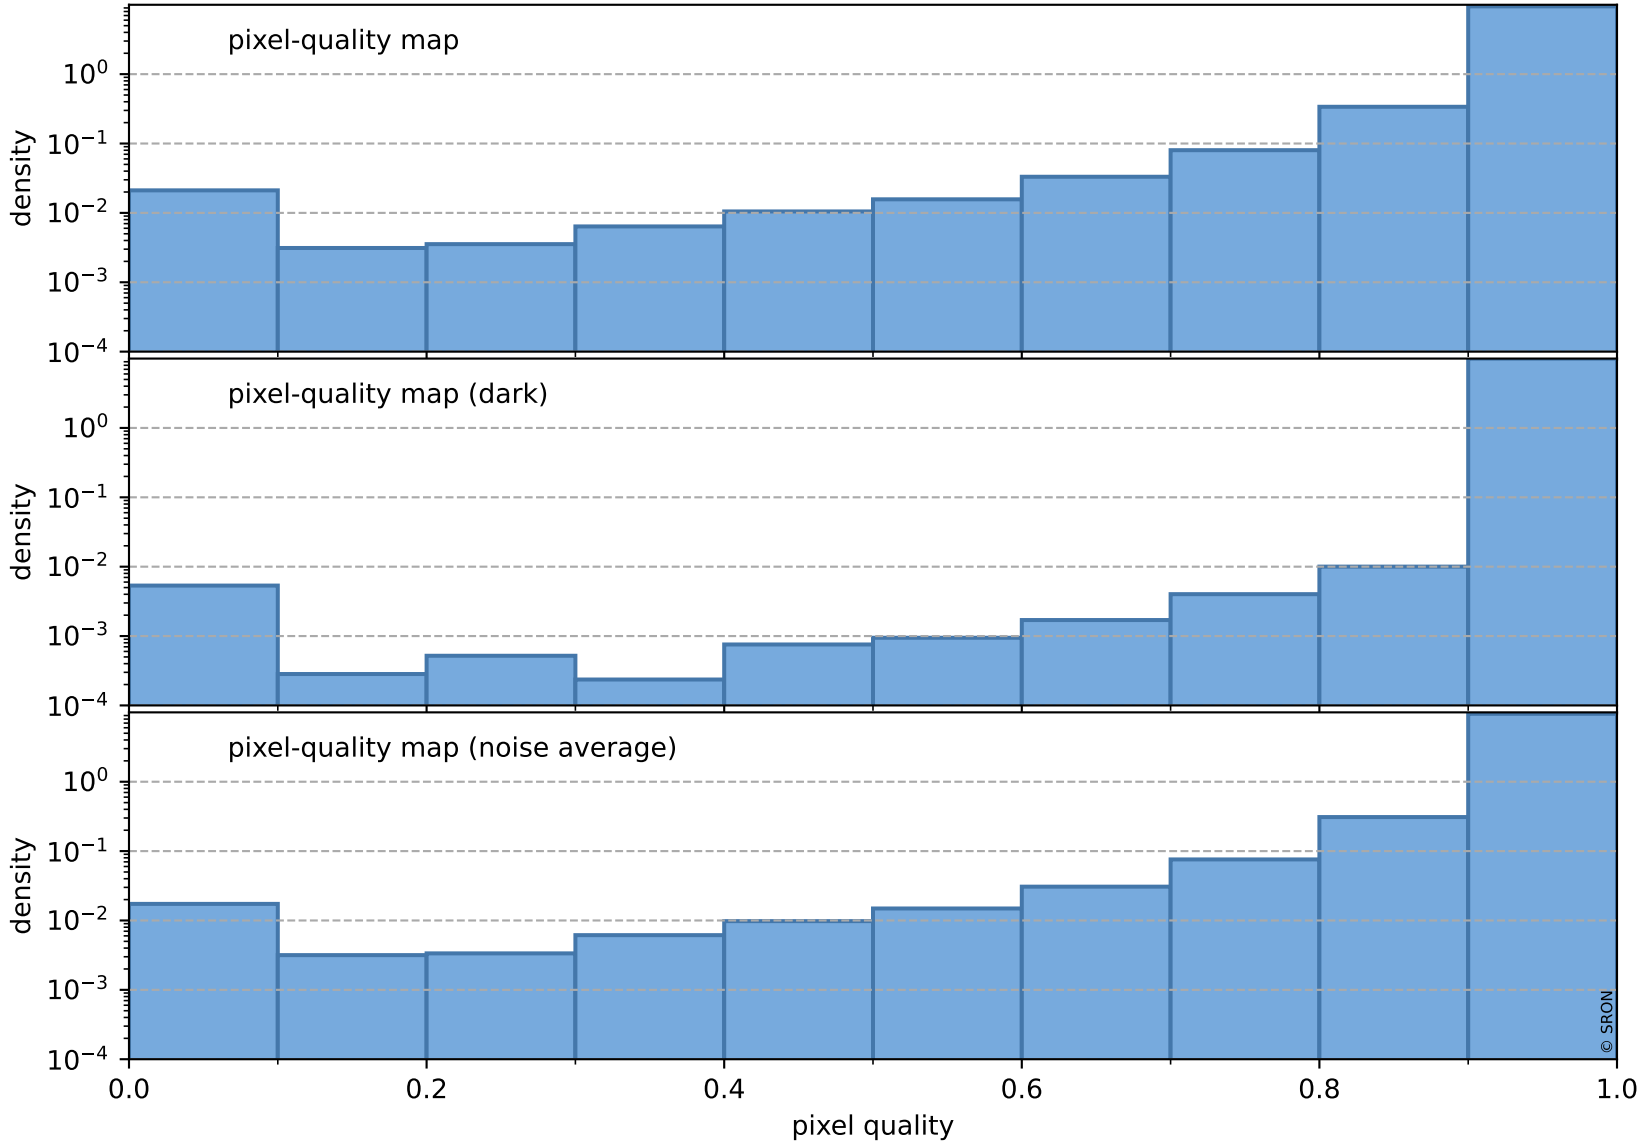

Tropomi SWIR pixel quality (official)

orbits : 19 in [17857, 17902]
coverage : 2021-03-25 / 2021-03-28
created : 2023-08-22T08:19:51

Histograms of pixel-quality