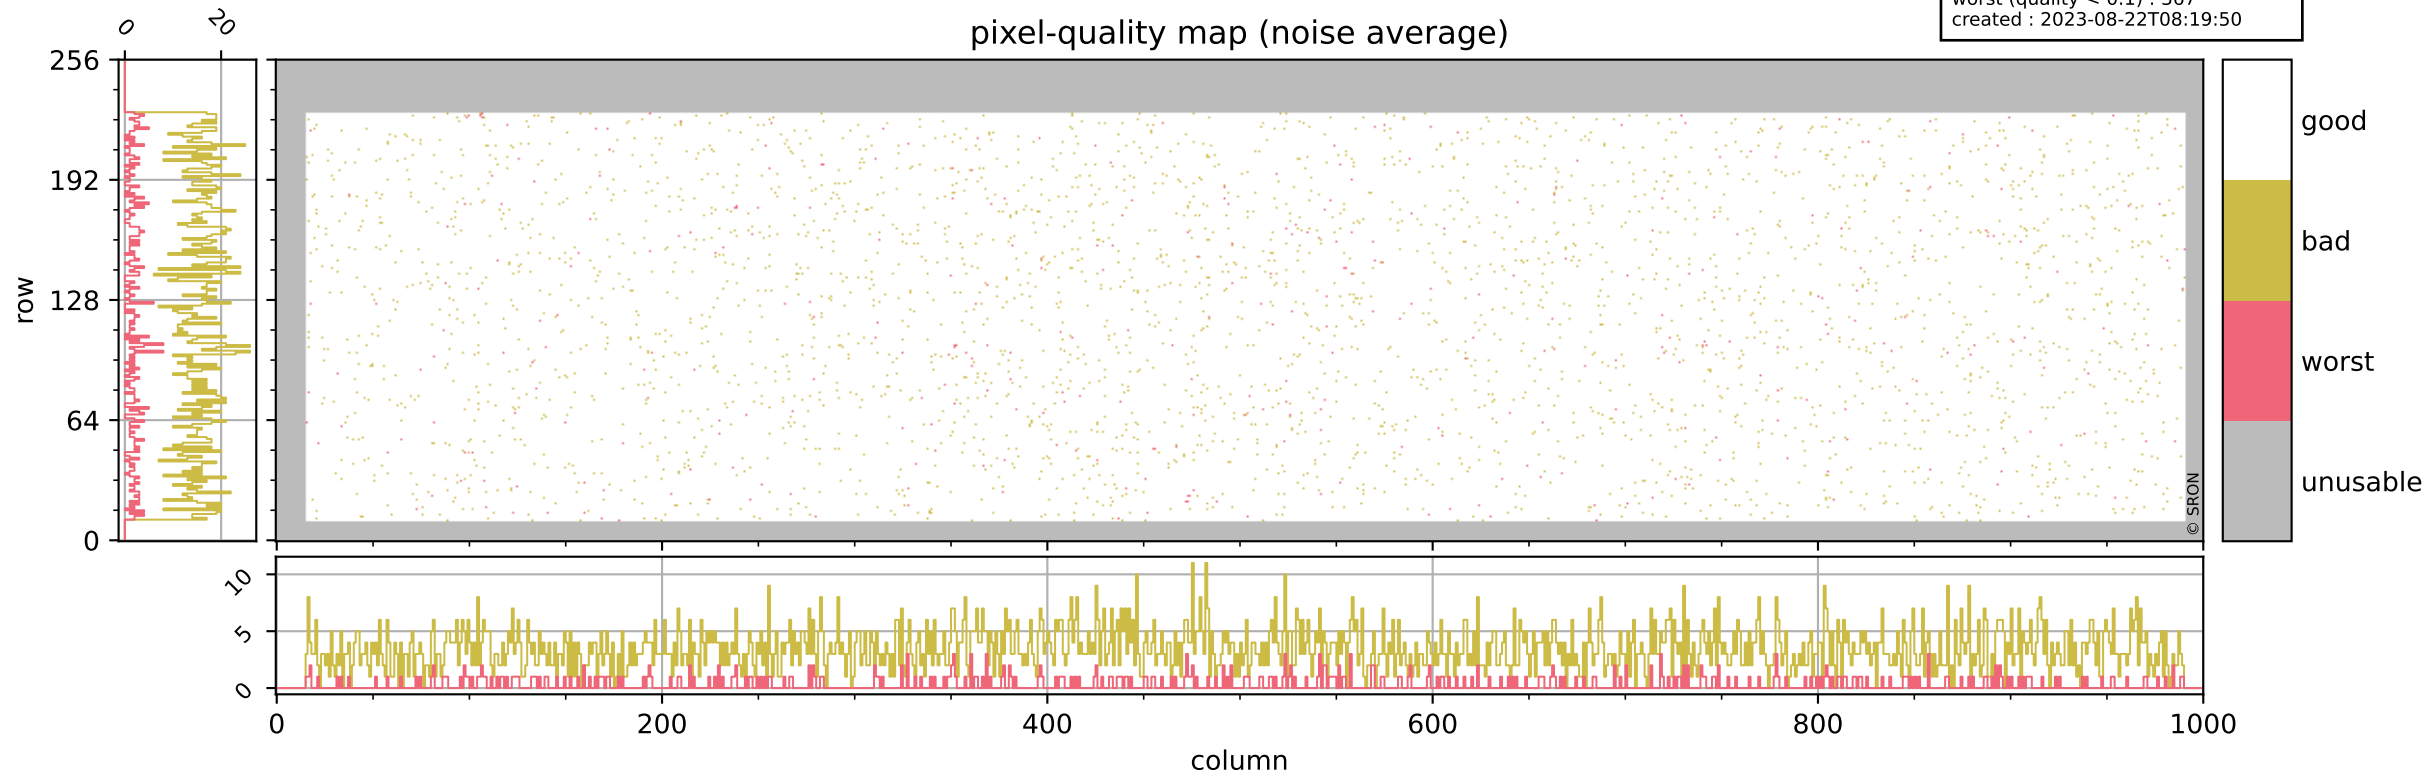

Tropomi SWIR pixel quality (official)

orbits : 19 in [17857, 17902]
coverage : 2021-03-25 / 2021-03-28
bad (quality < 0.8) : 3412
worst (quality < 0.1) : 367
created : 2023-08-22T08:19:50

pixel-quality map (noise average)