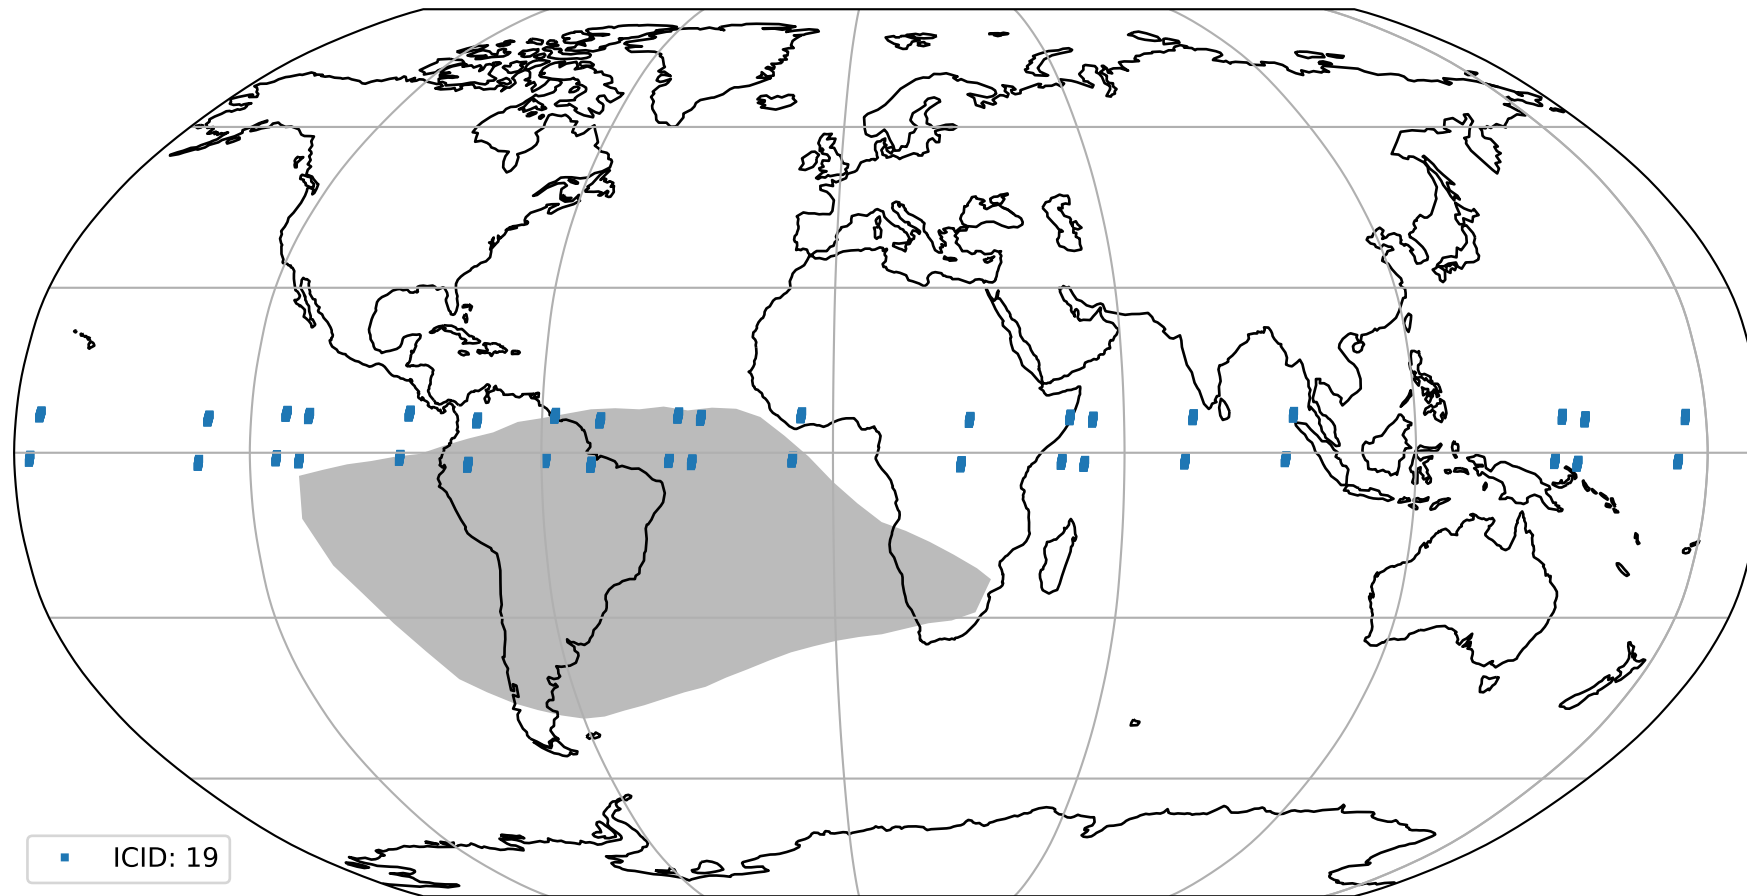

# Tropomi SWIR pixel quality (official)

orbits : 19 in [17857, 17902]  
coverage : 2021-03-25 / 2021-03-28  
created : 2023-08-22T08:19:51

## Histograms of pixel-quality

# Tropomi SWIR pixel quality (official) ground-tracks of Sentinel-5P

orbits : 19 in [17857, 17902]  
coverage : 2021-03-25 / 2021-03-28  
created : 2023-08-22T08:19:51