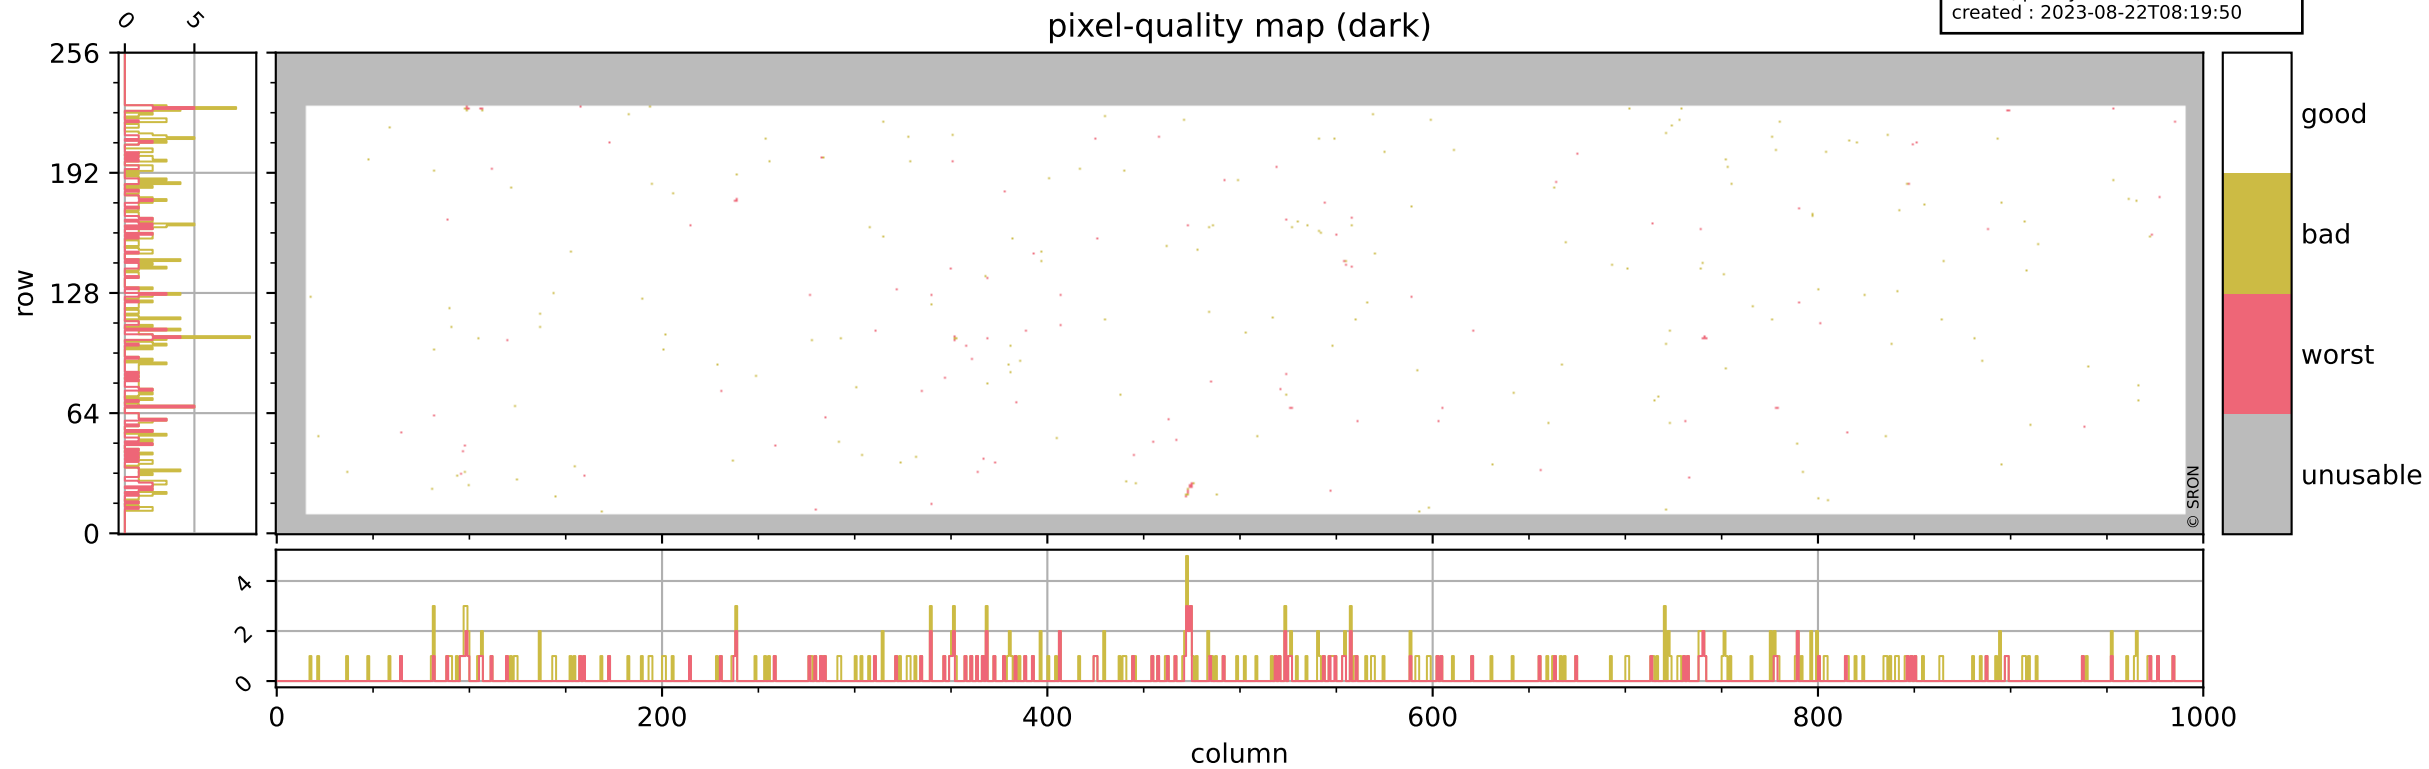

# Tropomi SWIR pixel quality (official)

orbits : 19 in [17857, 17902]  
coverage : 2021-03-25 / 2021-03-28  
bad (quality < 0.8) : 3675  
worst (quality < 0.1) : 447  
created : 2023-08-22T08:19:50

## pixel-quality map

# Tropomi SWIR pixel quality (official)

orbits : 19 in [17857, 17902]  
coverage : 2021-03-25 / 2021-03-28  
bad (quality < 0.8) : 292  
worst (quality < 0.1) : 113  
created : 2023-08-22T08:19:50

# Tropomi SWIR pixel quality (official)

orbits : 19 in [17857, 17902]  
coverage : 2021-03-25 / 2021-03-28  
bad (quality < 0.8) : 3412  
worst (quality < 0.1) : 367  
created : 2023-08-22T08:19:50