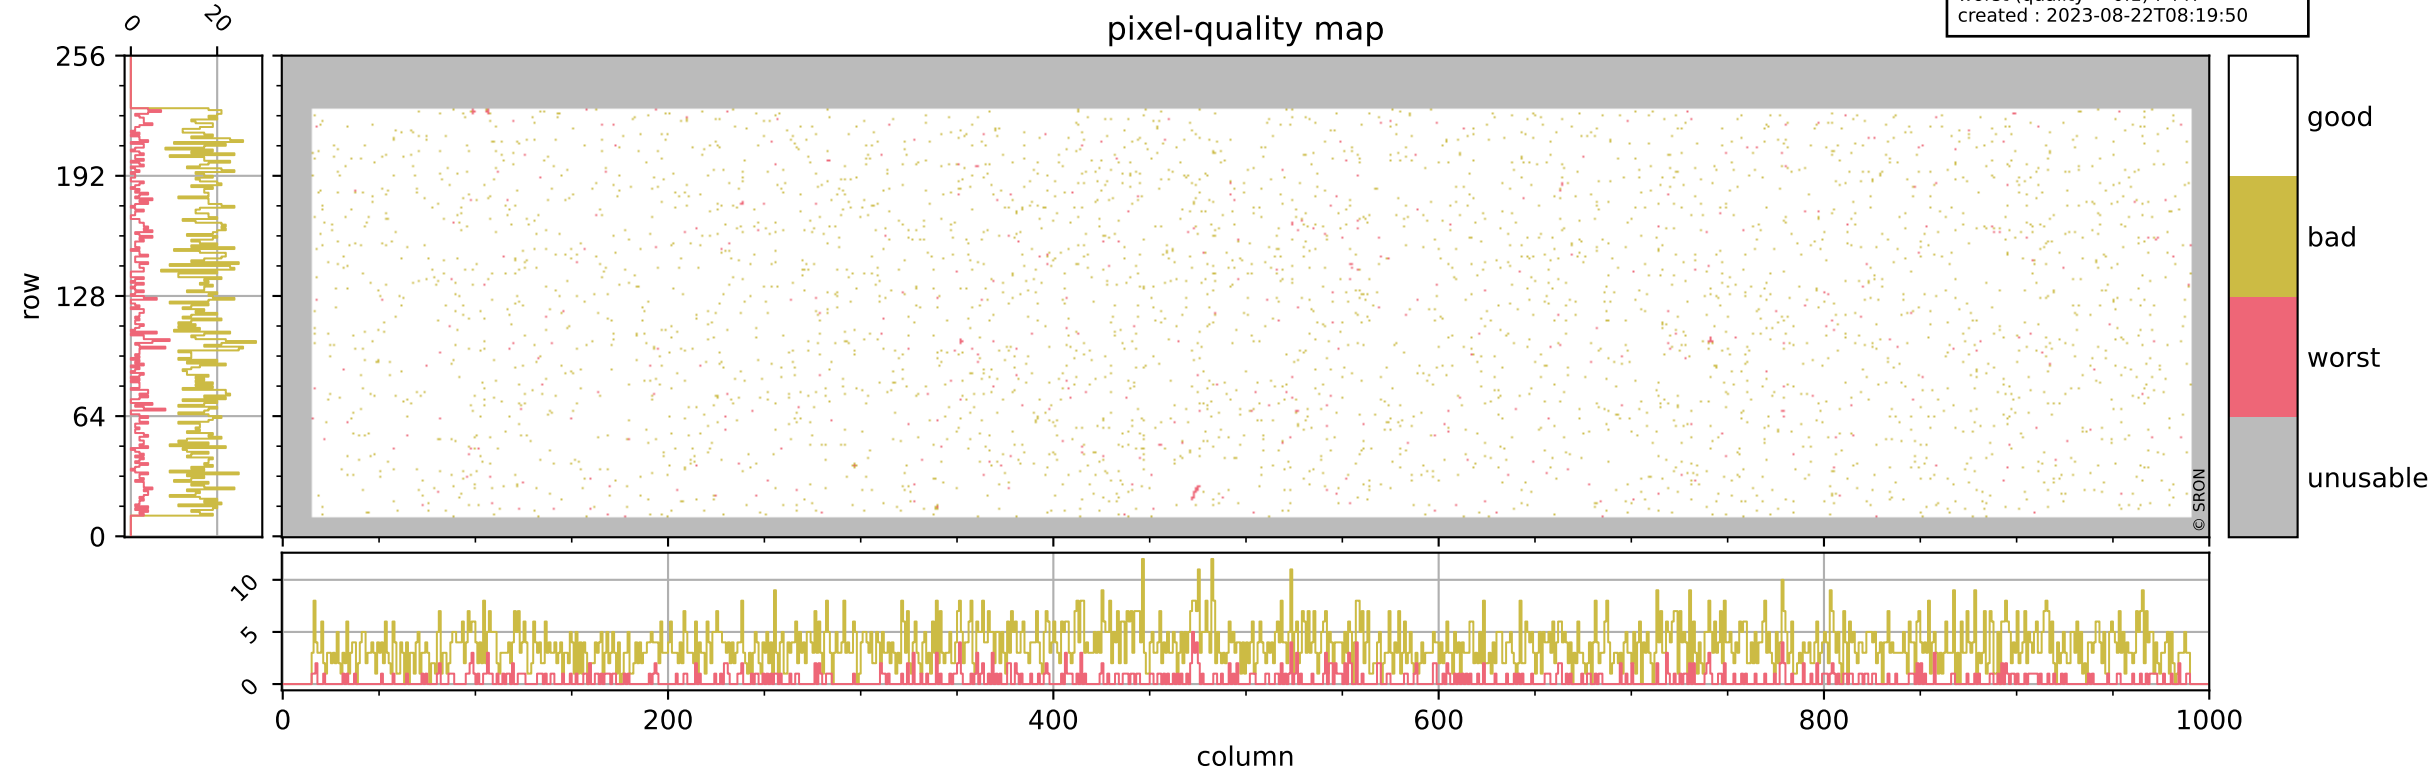

# Tropomi SWIR pixel quality (official)

orbits : 19 in [17857, 17902]  
coverage : 2021-03-25 / 2021-03-28  
bad (quality < 0.8) : 3675  
worst (quality < 0.1) : 447  
created : 2023-08-22T08:19:50

## pixel-quality map

# Tropomi SWIR pixel quality (official)

orbits : 19 in [17857, 17902]  
coverage : 2021-03-25 / 2021-03-28  
bad (quality < 0.8) : 292  
worst (quality < 0.1) : 113  
created : 2023-08-22T08:19:50

# Tropomi SWIR pixel quality (official)

orbits : 19 in [17857, 17902]  
coverage : 2021-03-25 / 2021-03-28  
bad (quality < 0.8) : 3412  
worst (quality < 0.1) : 367  
created : 2023-08-22T08:19:50