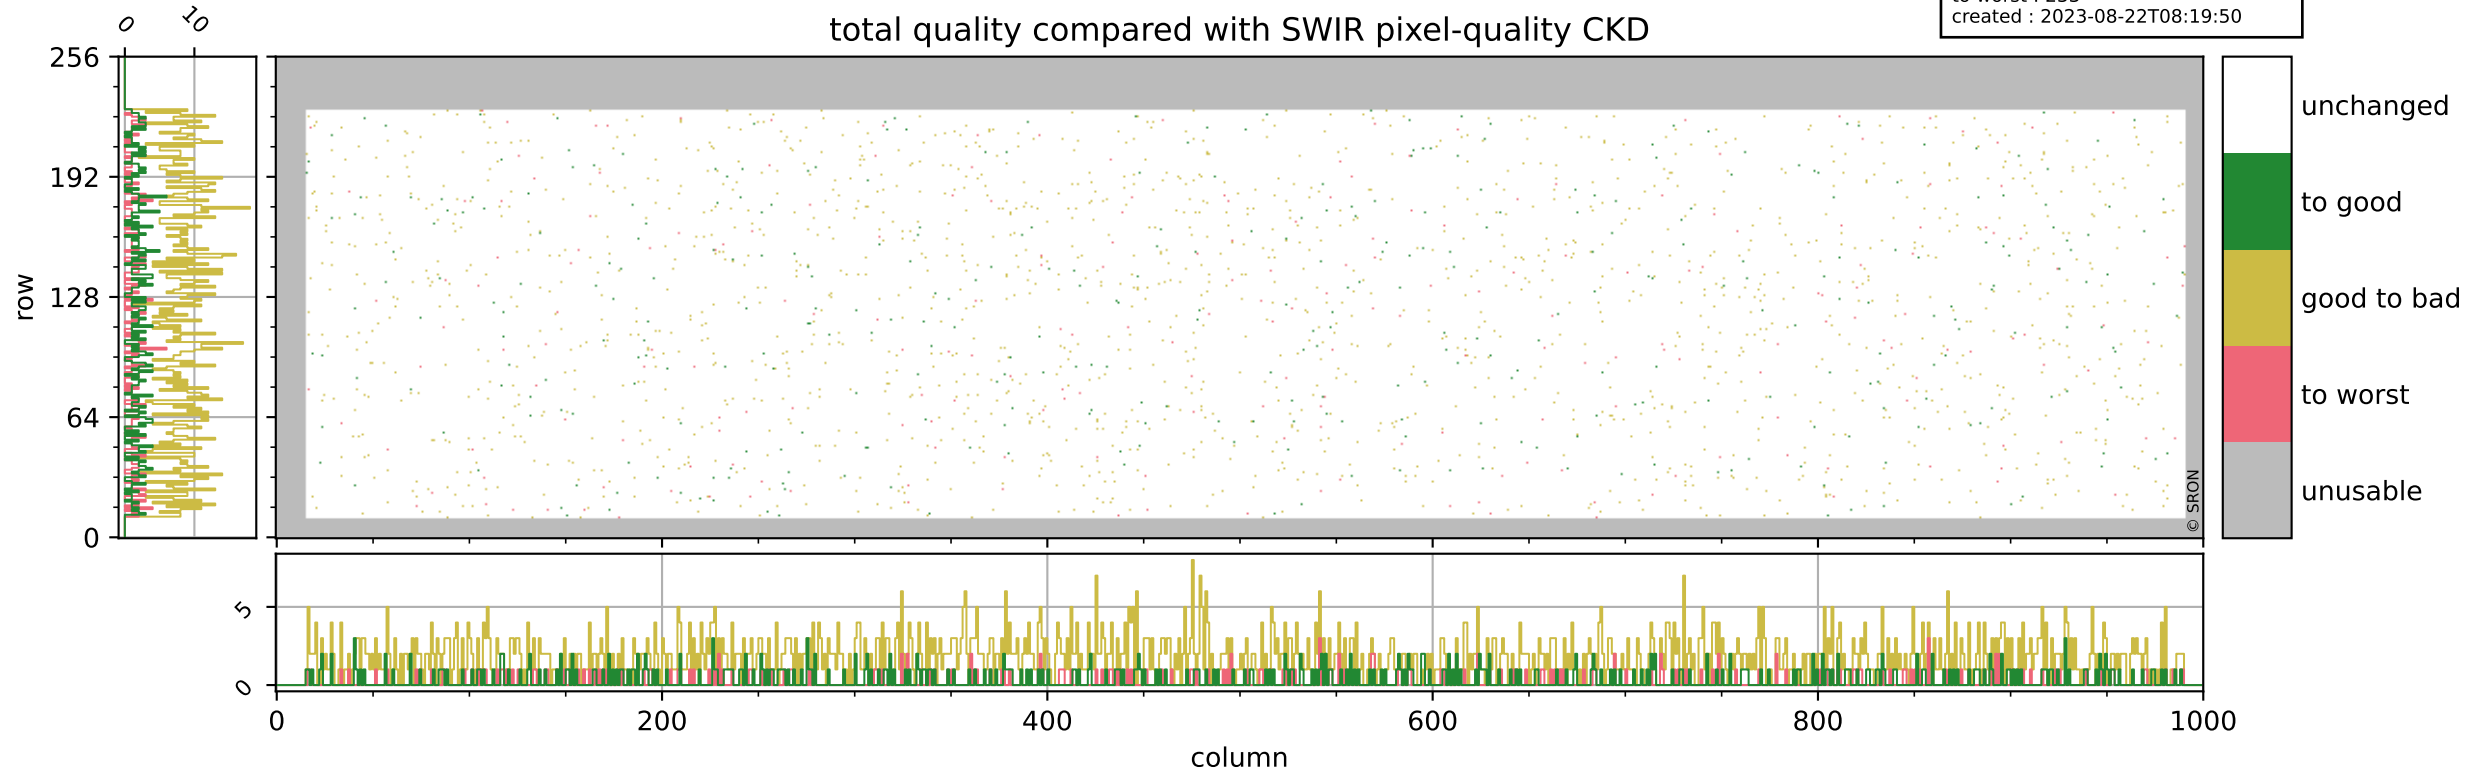

Tropomi SWIR pixel quality (official)

orbits : 19 in [17857, 17902]
coverage : 2021-03-25 / 2021-03-28
to good : 367
good to bad : 1563
to worst : 233
created : 2023-08-22T08:19:50

total quality compared with SWIR pixel-quality CKD