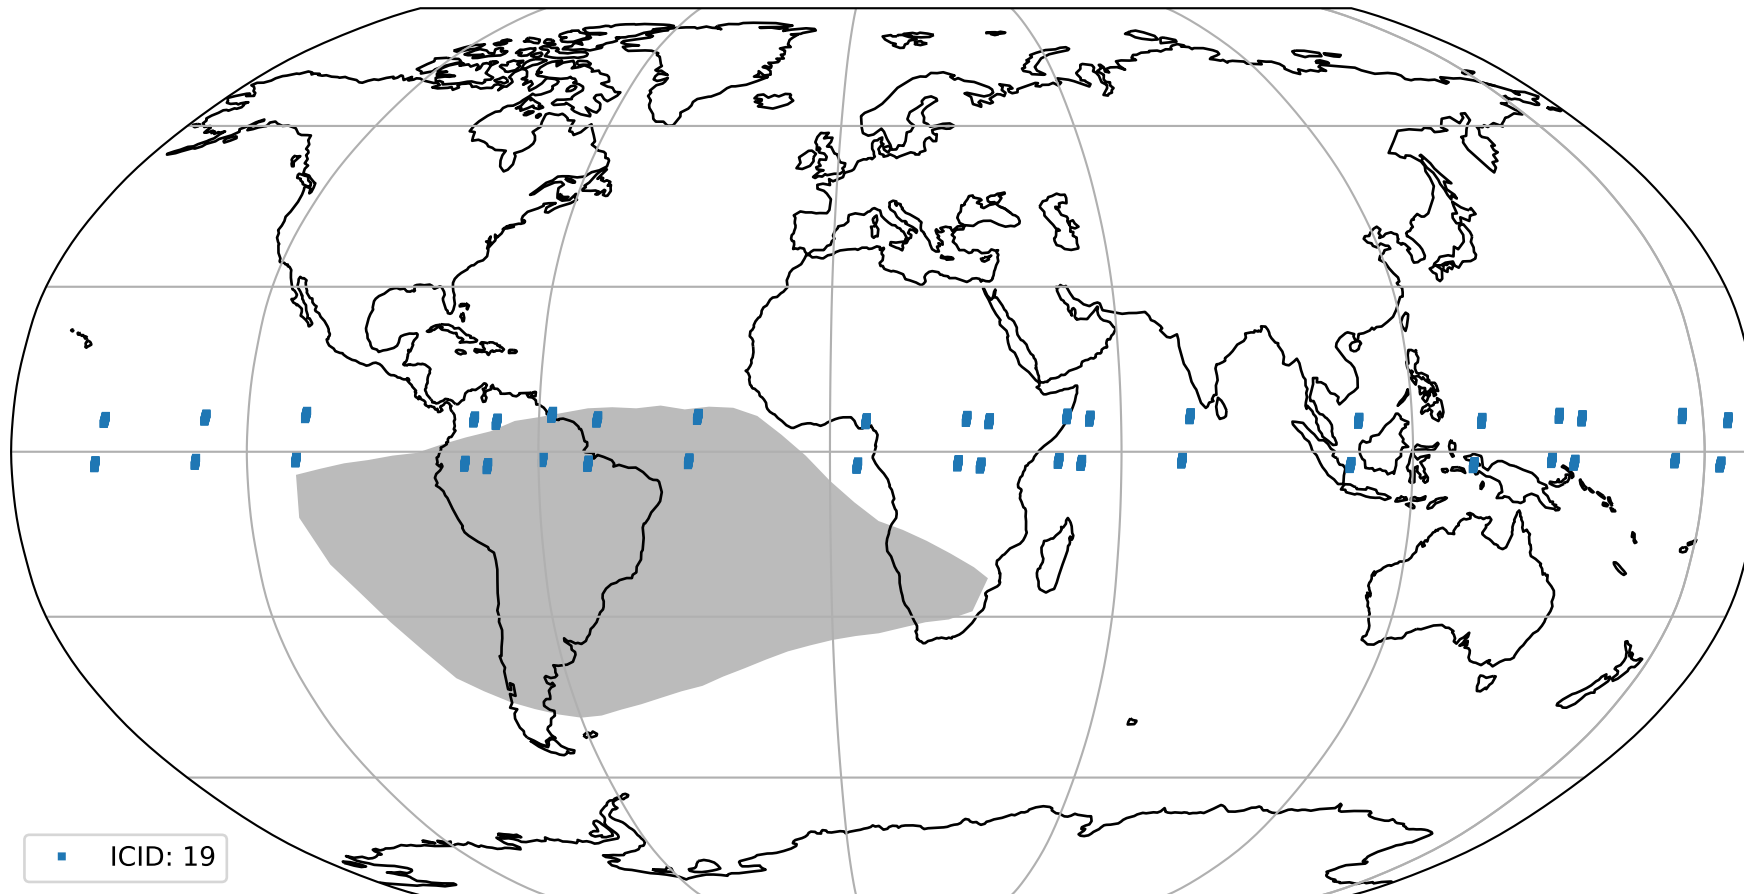

Tropomi SWIR pixel quality (official)

orbits : 20 in [17872, 17917]
coverage : 2021-03-26 / 2021-03-29
to good : 366
good to bad : 1557
to worst : 231
created : 2023-08-22T08:19:53

total quality compared with SWIR pixel-quality CKD

Tropomi SWIR pixel quality (official)

orbits : 20 in [17872, 17917]
coverage : 2021-03-26 / 2021-03-29
created : 2023-08-22T08:19:53

Histograms of pixel-quality

Tropomi SWIR pixel quality (official) ground-tracks of Sentinel-5P

orbits : 20 in [17872, 17917]
coverage : 2021-03-26 / 2021-03-29
created : 2023-08-22T08:19:53

Tropomi SWIR pixel quality (official)

orbits : [2827, 17917]
coverage : 2018-04-30 / 2021-03-29
created : 2023-08-22T08:19:54