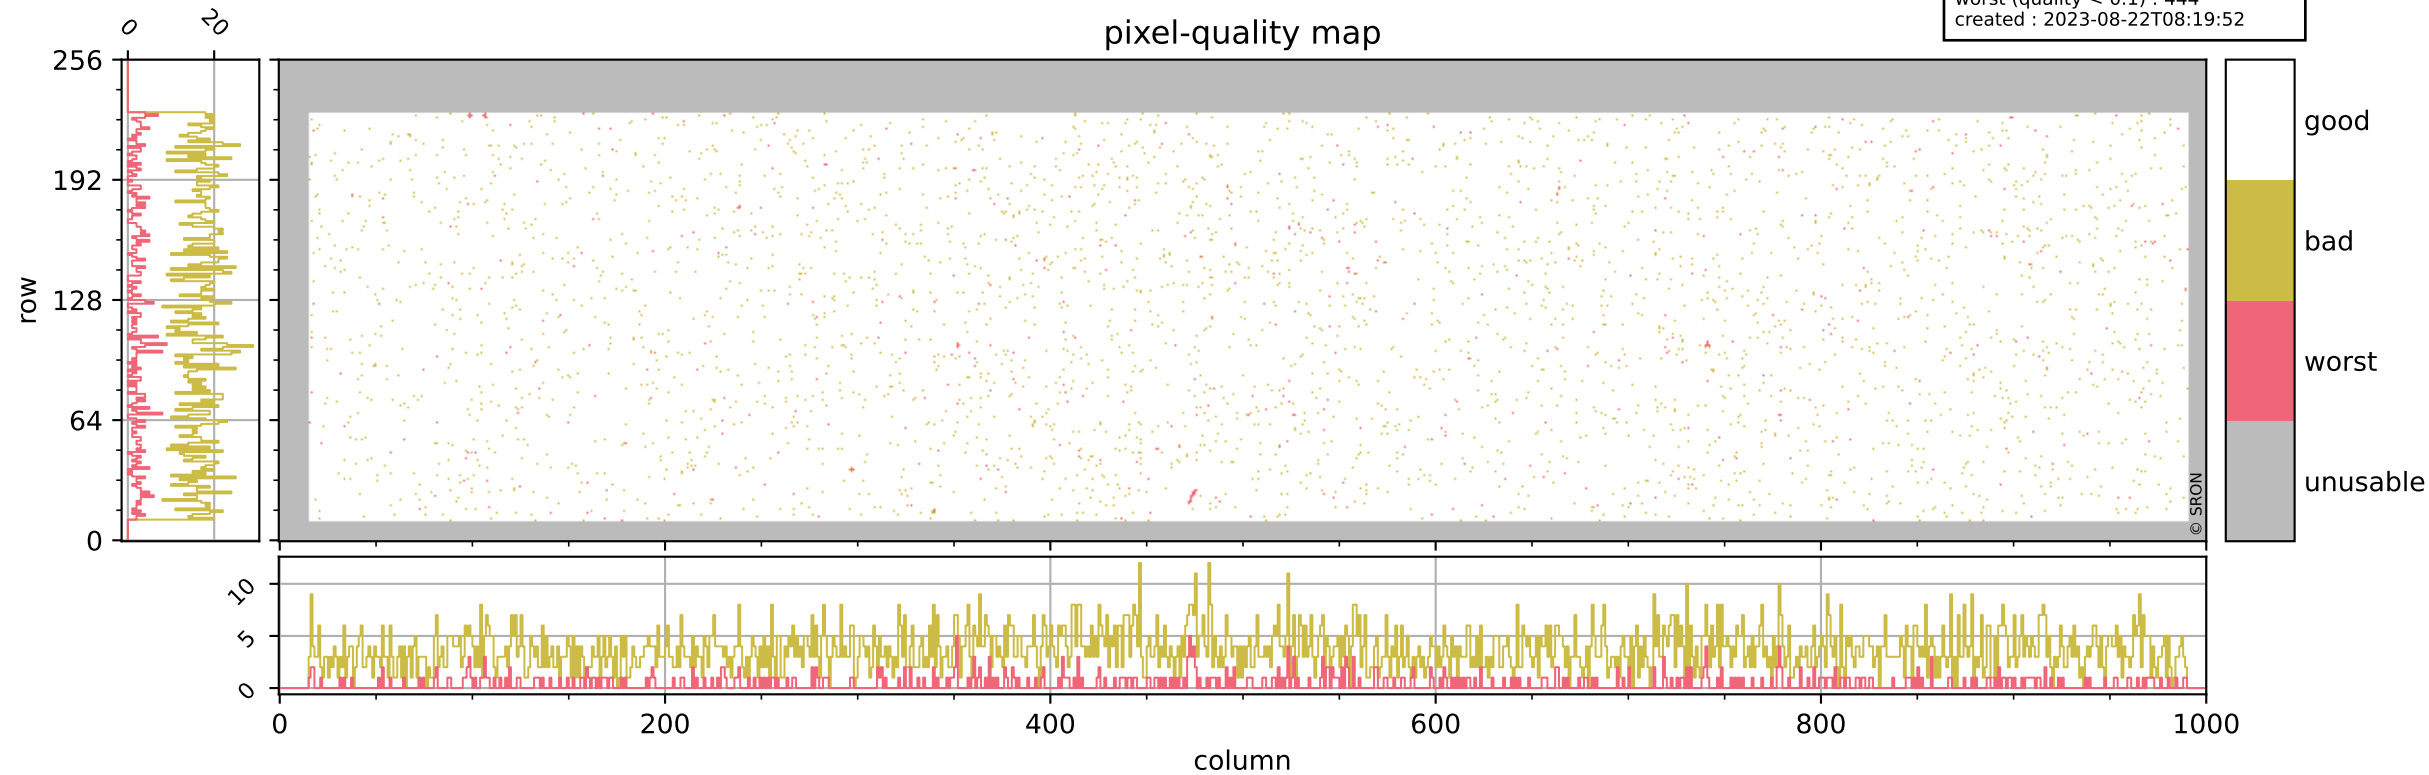

Tropomi SWIR pixel quality (official)

orbits : 20 in [17872, 17917]
coverage : 2021-03-26 / 2021-03-29
bad (quality < 0.8) : 3667
worst (quality < 0.1) : 444
created : 2023-08-22T08:19:52

pixel-quality map

Tropomi SWIR pixel quality (official)

orbits : 20 in [17872, 17917]
coverage : 2021-03-26 / 2021-03-29
bad (quality < 0.8) : 291
worst (quality < 0.1) : 113
created : 2023-08-22T08:19:52

pixel-quality map (dark)

Tropomi SWIR pixel quality (official)

orbits : 20 in [17872, 17917]
coverage : 2021-03-26 / 2021-03-29
bad (quality < 0.8) : 3408
worst (quality < 0.1) : 366
created : 2023-08-22T08:19:52

pixel-quality map (noise average)

Tropomi SWIR pixel quality (official)

orbits : 20 in [17872, 17917]
coverage : 2021-03-26 / 2021-03-29
created : 2023-08-22T08:19:53

Histograms of pixel-quality

Tropomi SWIR pixel quality (official) ground-tracks of Sentinel-5P