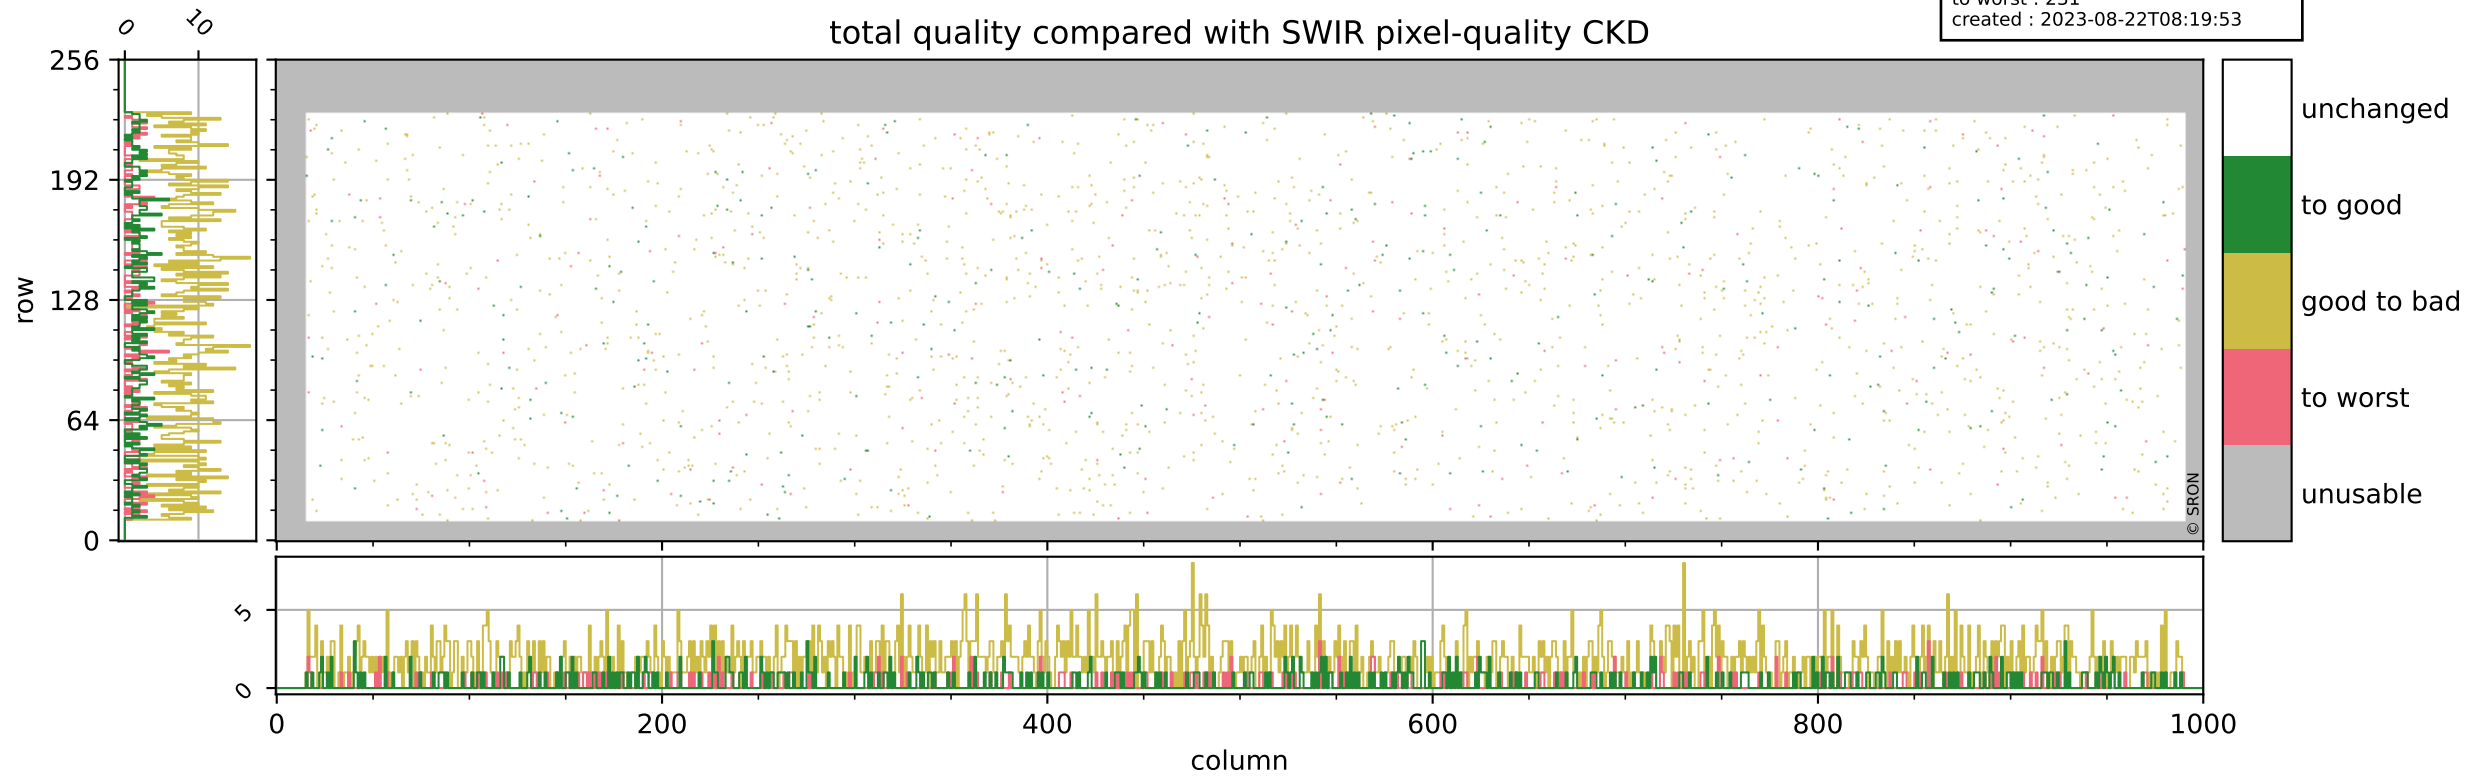

Tropomi SWIR pixel quality (official)

orbits : 20 in [17872, 17917]
coverage : 2021-03-26 / 2021-03-29
bad (quality < 0.8) : 3408
worst (quality < 0.1) : 366
created : 2023-08-22T08:19:52

pixel-quality map (noise average)

Tropomi SWIR pixel quality (official)

orbits : 20 in [17872, 17917]
coverage : 2021-03-26 / 2021-03-29
to good : 366
good to bad : 1557
to worst : 231
created : 2023-08-22T08:19:53

total quality compared with SWIR pixel-quality CKD

Tropomi SWIR pixel quality (official)

orbits : 20 in [17872, 17917]
coverage : 2021-03-26 / 2021-03-29
created : 2023-08-22T08:19:53

Histograms of pixel-quality

Tropomi SWIR pixel quality (official) ground-tracks of Sentinel-5P

orbits : 20 in [17872, 17917]
coverage : 2021-03-26 / 2021-03-29
created : 2023-08-22T08:19:53

Tropomi SWIR pixel quality (official)

orbits : [2827, 17917]
coverage : 2018-04-30 / 2021-03-29
created : 2023-08-22T08:19:54