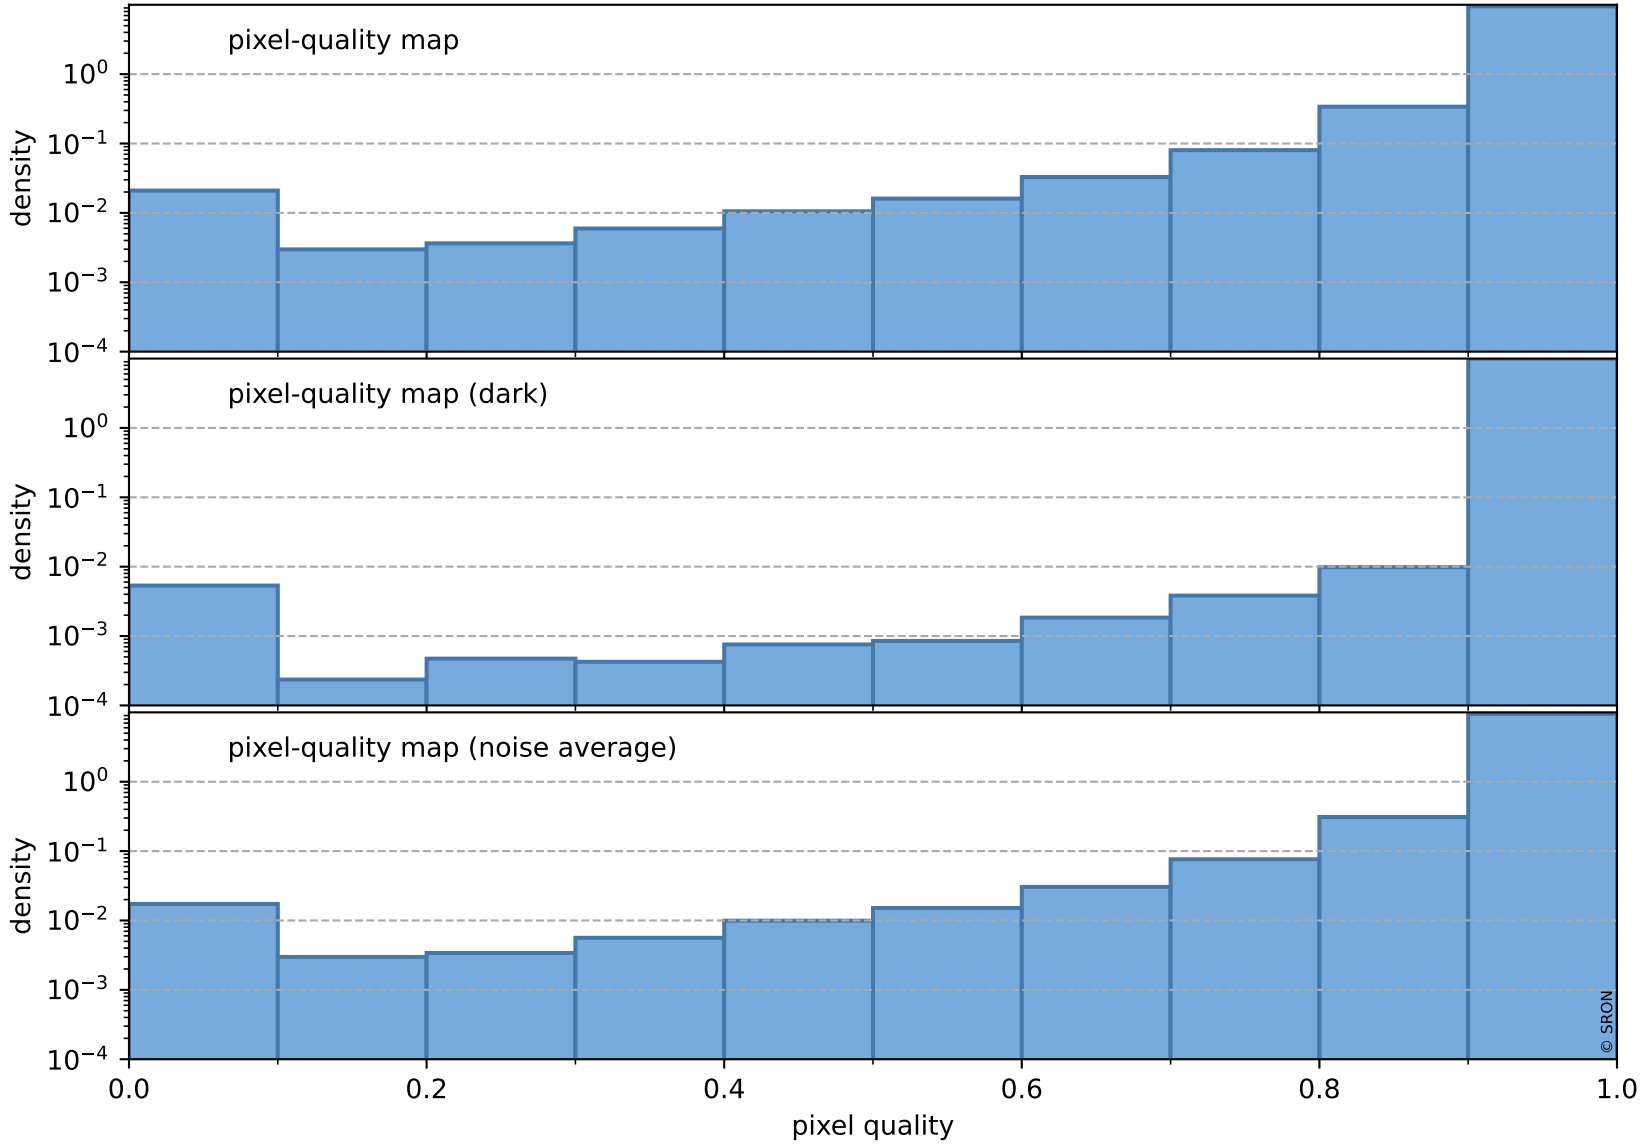

Tropomi SWIR pixel quality (official)

orbits : 20 in [17872, 17917]
coverage : 2021-03-26 / 2021-03-29
to good : 366
good to bad : 1557
to worst : 231
created : 2023-08-22T08:19:53

total quality compared with SWIR pixel-quality CKD

Tropomi SWIR pixel quality (official)

orbits : 20 in [17872, 17917]
coverage : 2021-03-26 / 2021-03-29
created : 2023-08-22T08:19:53

Histograms of pixel-quality

Tropomi SWIR pixel quality (official) ground-tracks of Sentinel-5P

orbits : 20 in [17872, 17917]
coverage : 2021-03-26 / 2021-03-29
created : 2023-08-22T08:19:53

Tropomi SWIR pixel quality (official)

orbits : [2827, 17917]
coverage : 2018-04-30 / 2021-03-29
created : 2023-08-22T08:19:54