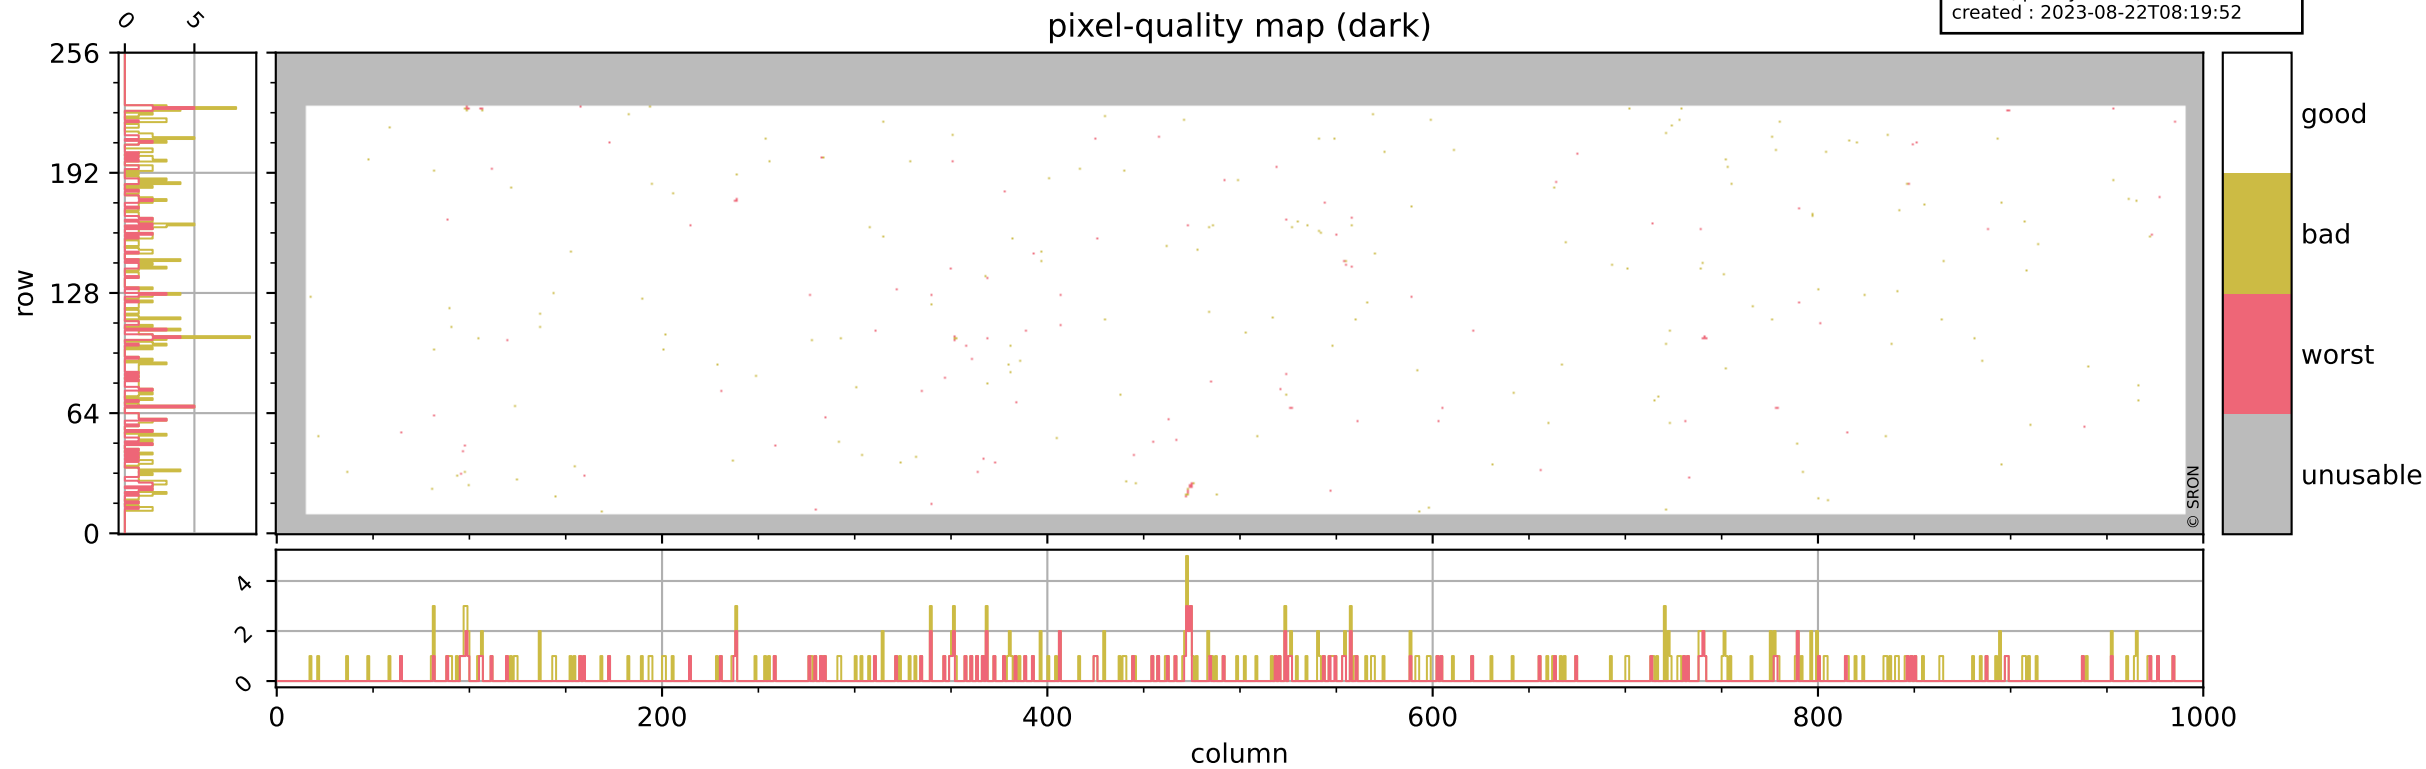

Tropomi SWIR pixel quality (official)

orbits : 20 in [17872, 17917]
coverage : 2021-03-26 / 2021-03-29
bad (quality < 0.8) : 3667
worst (quality < 0.1) : 444
created : 2023-08-22T08:19:52

pixel-quality map

Tropomi SWIR pixel quality (official)

orbits : 20 in [17872, 17917]
coverage : 2021-03-26 / 2021-03-29
bad (quality < 0.8) : 291
worst (quality < 0.1) : 113
created : 2023-08-22T08:19:52

pixel-quality map (dark)

Tropomi SWIR pixel quality (official)

orbits : 20 in [17872, 17917]
coverage : 2021-03-26 / 2021-03-29
bad (quality < 0.8) : 3408
worst (quality < 0.1) : 366
created : 2023-08-22T08:19:52

pixel-quality map (noise average)

Tropomi SWIR pixel quality (official)

orbits : 20 in [17872, 17917]
coverage : 2021-03-26 / 2021-03-29
created : 2023-08-22T08:19:53

Histograms of pixel-quality

Tropomi SWIR pixel quality (official) ground-tracks of Sentinel-5P