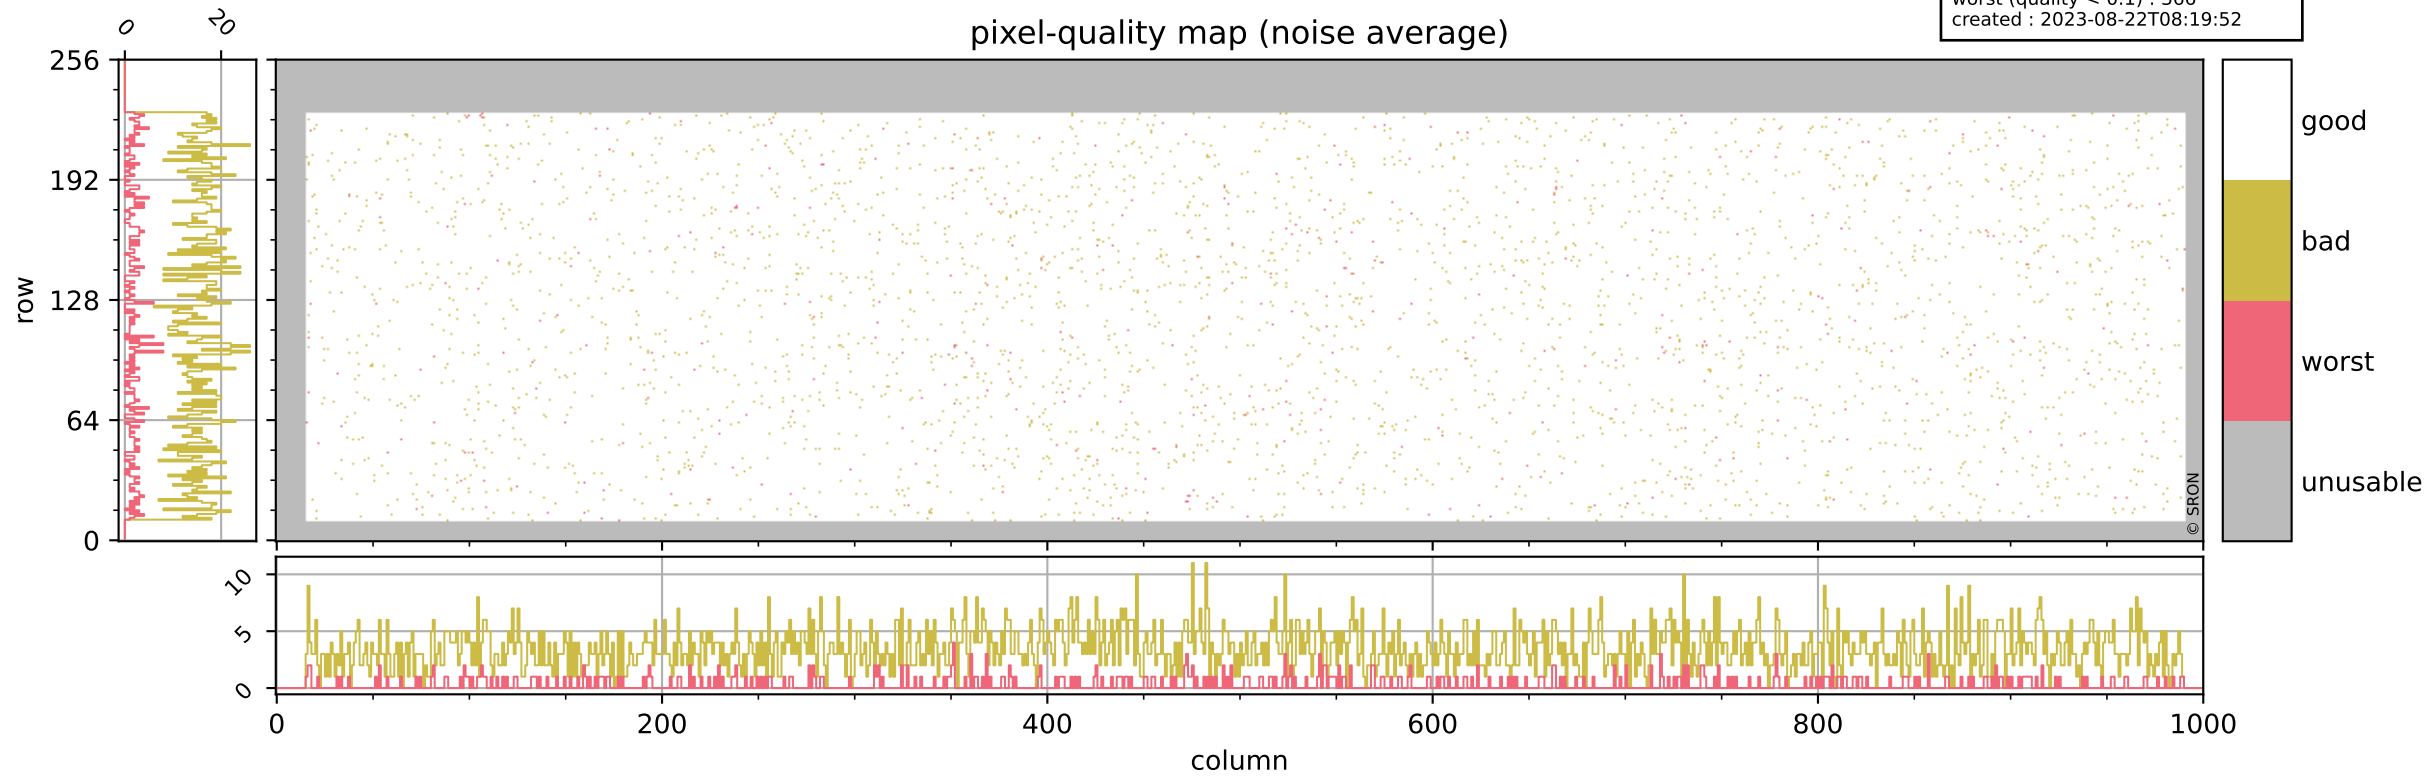

Tropomi SWIR pixel quality (official)

orbits : 20 in [17872, 17917]
coverage : 2021-03-26 / 2021-03-29
bad (quality < 0.8) : 291
worst (quality < 0.1) : 113
created : 2023-08-22T08:19:52

pixel-quality map (dark)

Tropomi SWIR pixel quality (official)

orbits : 20 in [17872, 17917]
coverage : 2021-03-26 / 2021-03-29
bad (quality < 0.8) : 3408
worst (quality < 0.1) : 366
created : 2023-08-22T08:19:52

pixel-quality map (noise average)

Tropomi SWIR pixel quality (official)

orbits : 20 in [17872, 17917]
coverage : 2021-03-26 / 2021-03-29
to good : 366
good to bad : 1557
to worst : 231
created : 2023-08-22T08:19:53

total quality compared with SWIR pixel-quality CKD

Tropomi SWIR pixel quality (official)

orbits : 20 in [17872, 17917]
coverage : 2021-03-26 / 2021-03-29
created : 2023-08-22T08:19:53

Histograms of pixel-quality

Tropomi SWIR pixel quality (official) ground-tracks of Sentinel-5P