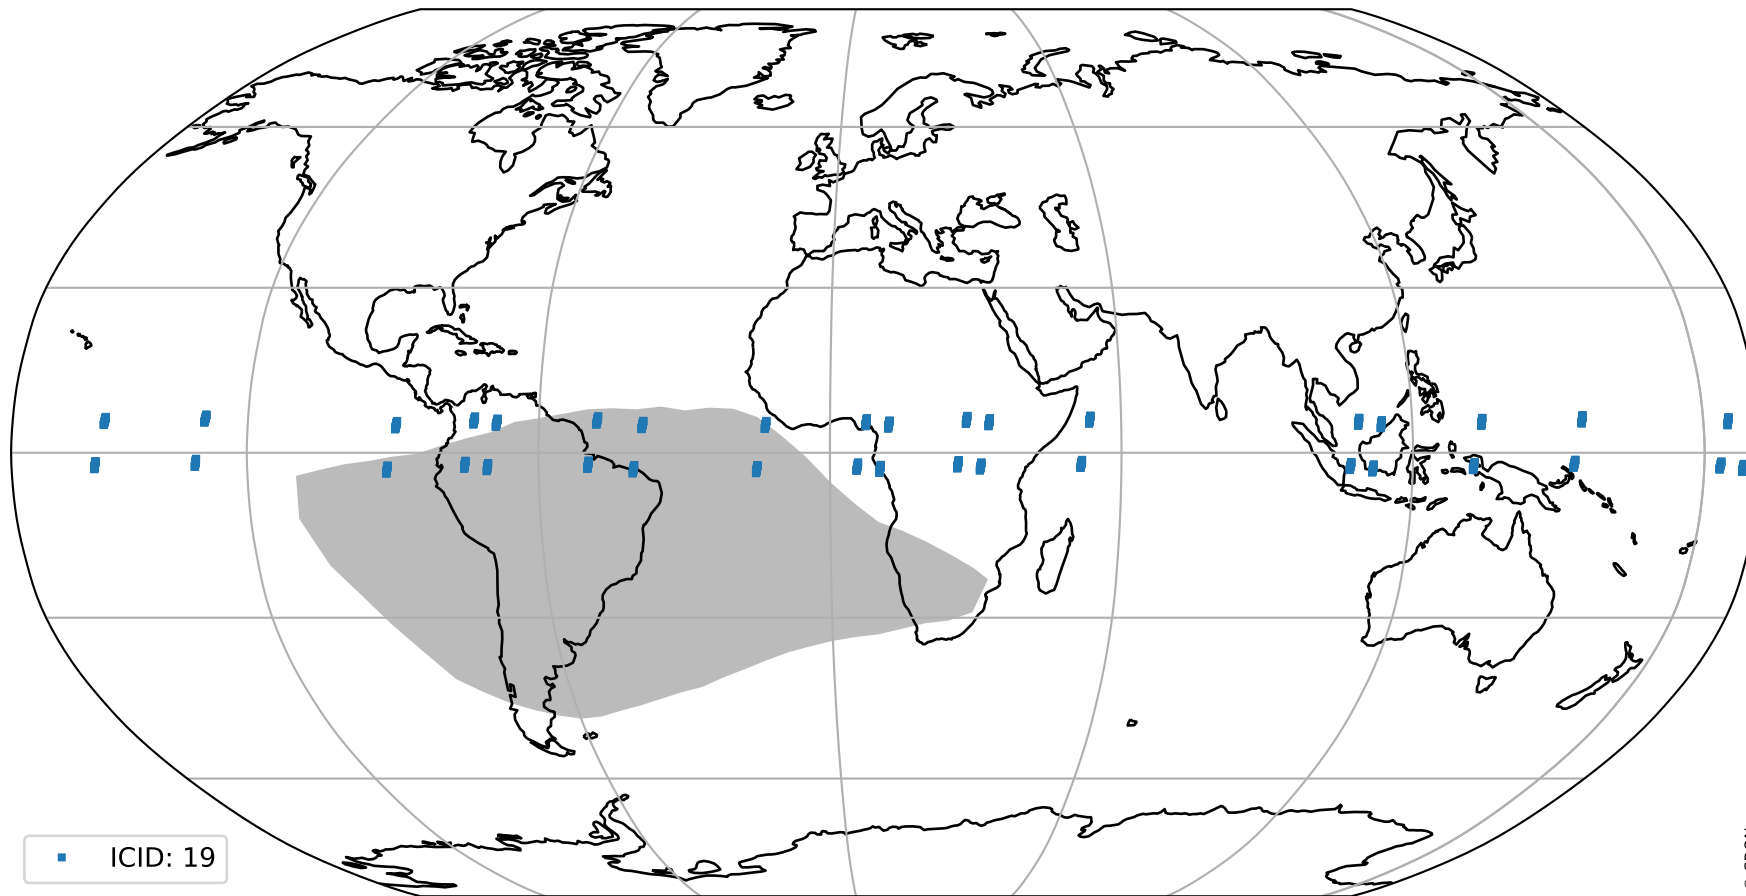

orbits : 19 in [17887, 17932]
coverage : 2021-03-27 / 2021-03-30
bad (quality < 0.8) : 3418
worst (quality < 0.1) : 360
created : 2023-08-22T08:19:55

Tropomi SWIR pixel quality (official)

orbits : 19 in [17887, 17932]
coverage : 2021-03-27 / 2021-03-30
to good : 360
good to bad : 1566
to worst : 225
created : 2023-08-22T08:19:55

total quality compared with SWIR pixel-quality CKD

Tropomi SWIR pixel quality (official)

orbits : 19 in [17887, 17932]
coverage : 2021-03-27 / 2021-03-30
created : 2023-08-22T08:19:55

Histograms of pixel-quality

Tropomi SWIR pixel quality (official) ground-tracks of Sentinel-5P

orbits : 19 in [17887, 17932]
coverage : 2021-03-27 / 2021-03-30
created : 2023-08-22T08:19:56

Tropomi SWIR pixel quality (official)

orbits : [2827, 17932]
coverage : 2018-04-30 / 2021-03-30
created : 2023-08-22T08:19:56