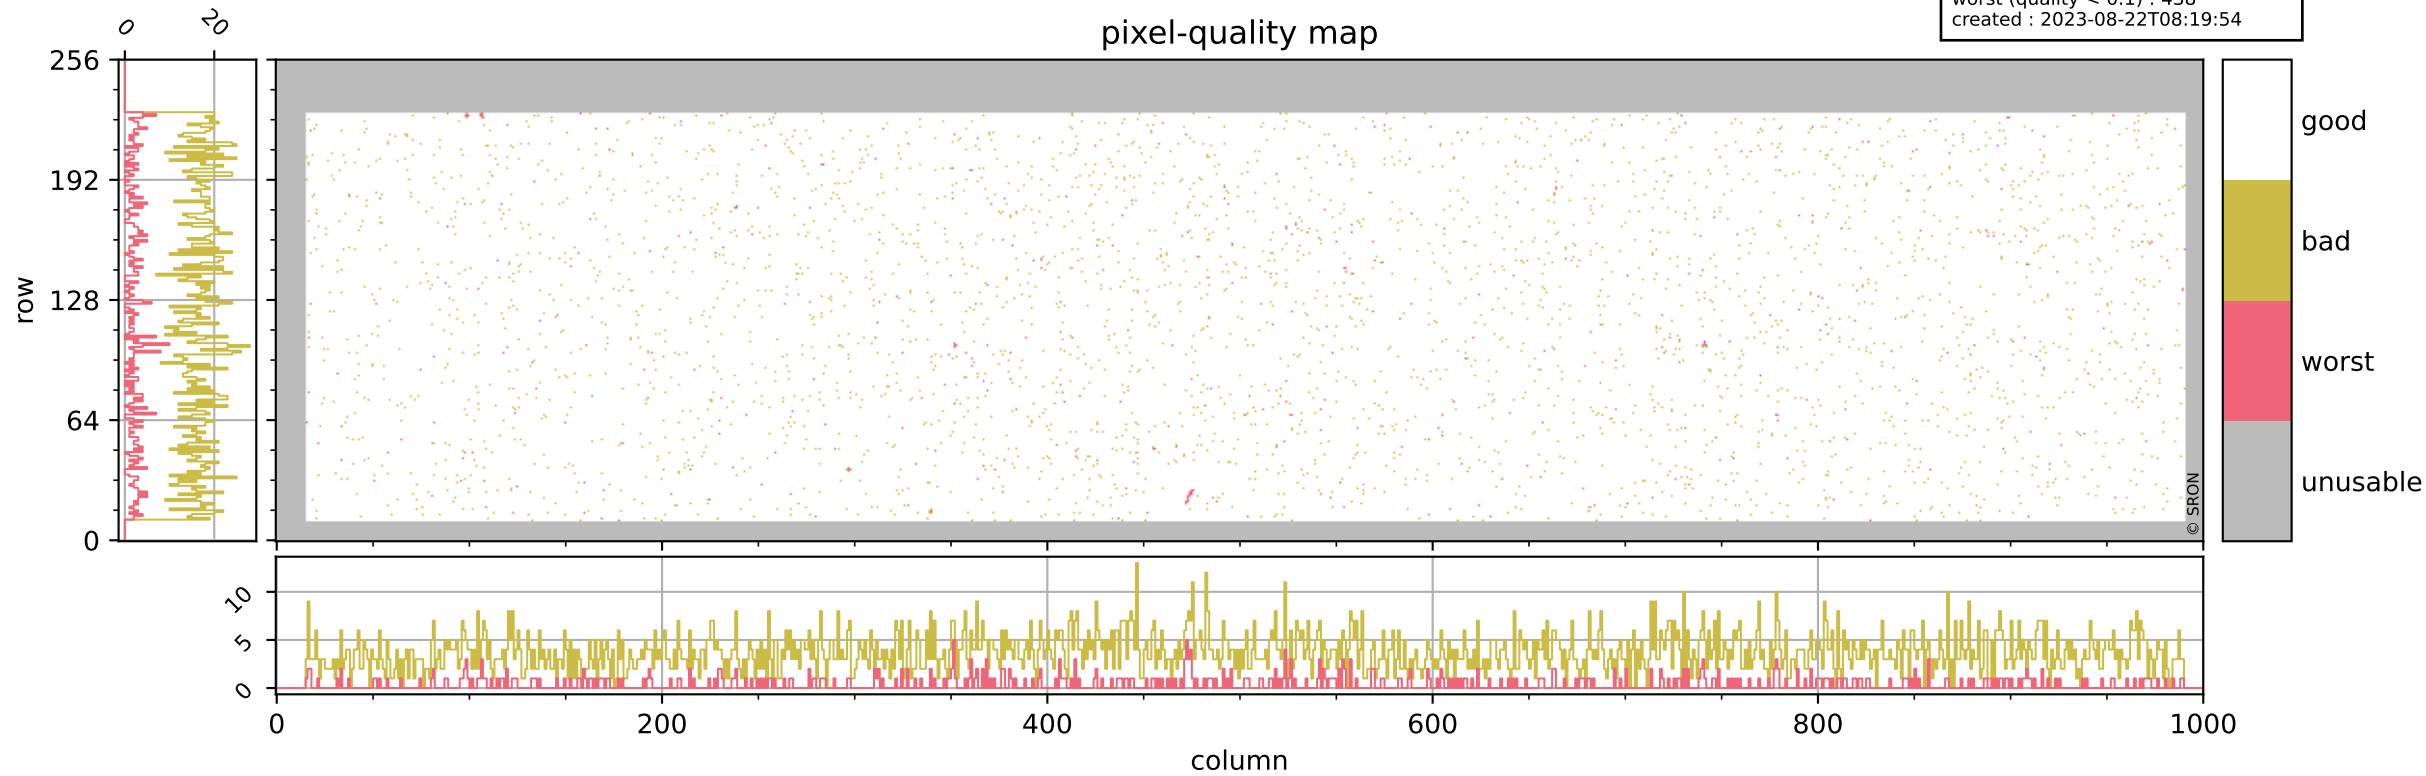

Tropomi SWIR pixel quality (official)

orbits : 19 in [17887, 17932]
coverage : 2021-03-27 / 2021-03-30
bad (quality < 0.8) : 3674
worst (quality < 0.1) : 438
created : 2023-08-22T08:19:54

pixel-quality map

Tropomi SWIR pixel quality (official)

orbits : 19 in [17887, 17932]
coverage : 2021-03-27 / 2021-03-30
bad (quality < 0.8) : 288
worst (quality < 0.1) : 114
created : 2023-08-22T08:19:54

Tropomi SWIR pixel quality (official)

orbits : 19 in [17887, 17932]
coverage : 2021-03-27 / 2021-03-30
bad (quality < 0.8) : 3418
worst (quality < 0.1) : 360
created : 2023-08-22T08:19:55

Tropomi SWIR pixel quality (official)

orbits : 19 in [17887, 17932]
coverage : 2021-03-27 / 2021-03-30
to good : 360
good to bad : 1566
to worst : 225
created : 2023-08-22T08:19:55

Tropomi SWIR pixel quality (official) ground-tracks of Sentinel-5P

orbits : 19 in [17887, 17932]
coverage : 2021-03-27 / 2021-03-30
created : 2023-08-22T08:19:56

Tropomi SWIR pixel quality (official)

orbits : [2827, 17932]
coverage : 2018-04-30 / 2021-03-30
created : 2023-08-22T08:19:56