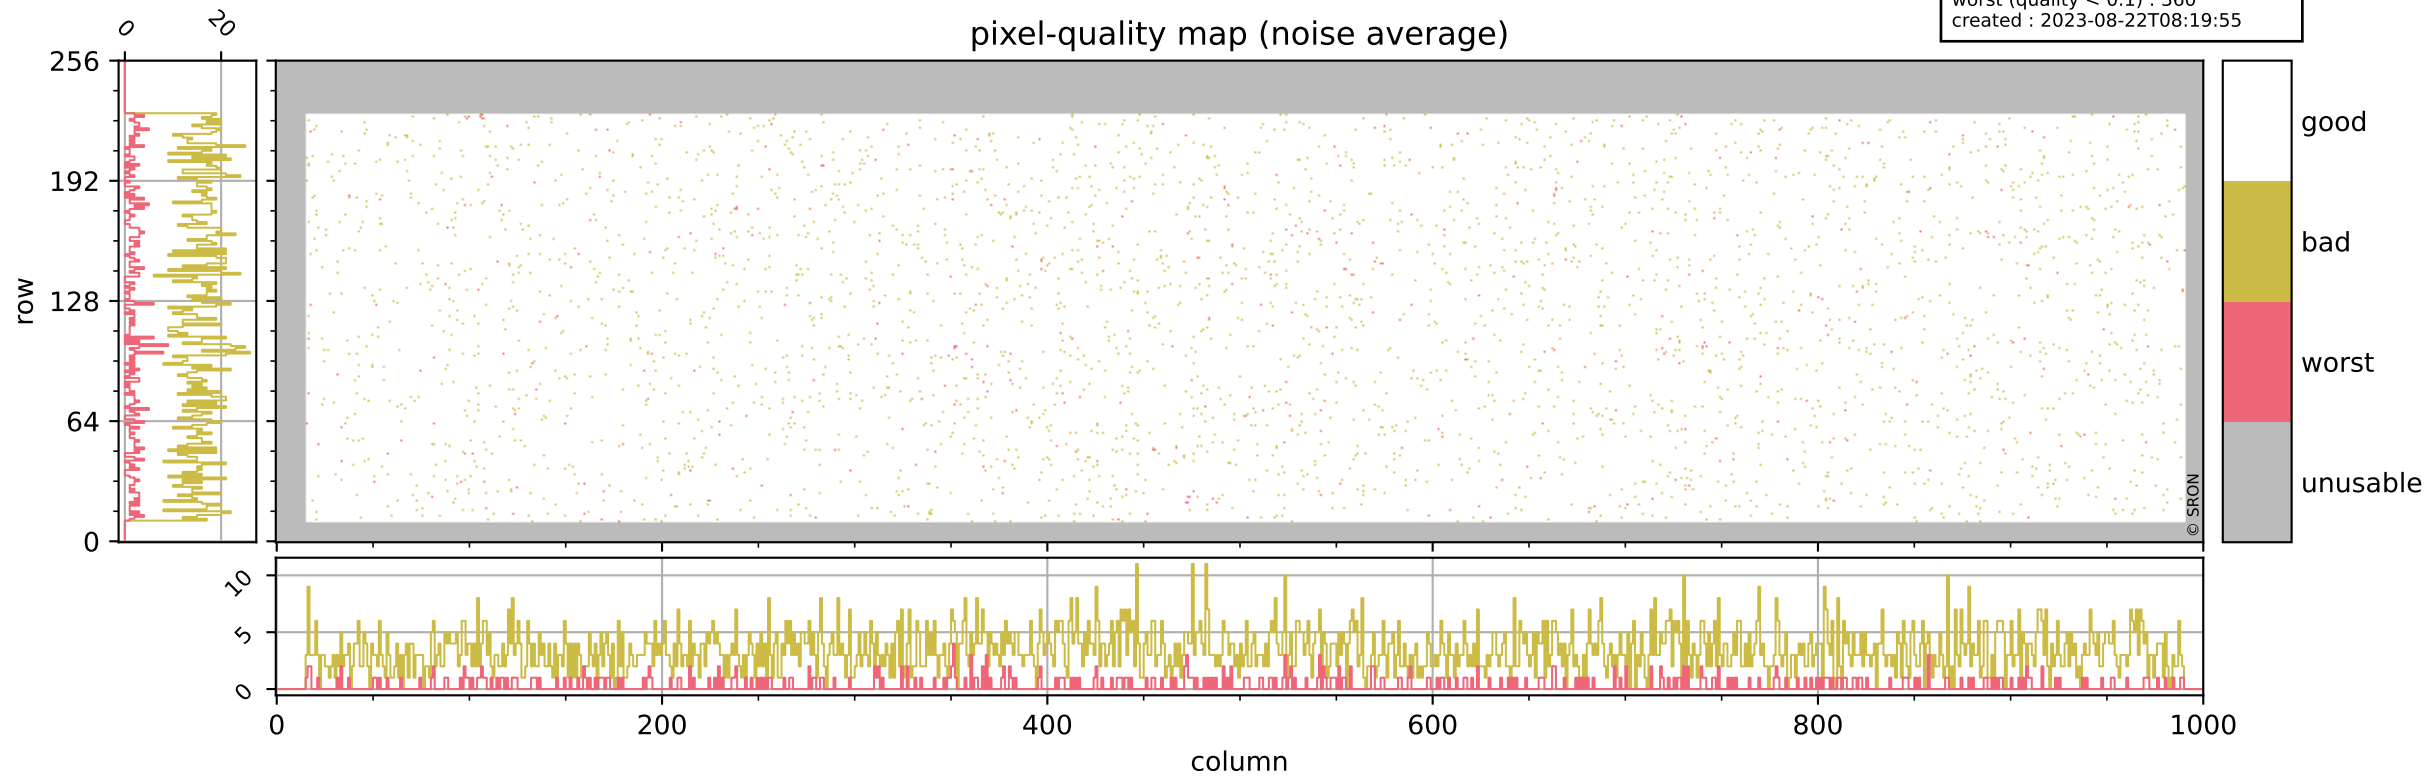

Tropomi SWIR pixel quality (official)

orbits : 19 in [17887, 17932]
coverage : 2021-03-27 / 2021-03-30
bad (quality < 0.8) : 3674
worst (quality < 0.1) : 438
created : 2023-08-22T08:19:54

pixel-quality map

Tropomi SWIR pixel quality (official)

orbits : 19 in [17887, 17932]
coverage : 2021-03-27 / 2021-03-30
bad (quality < 0.8) : 288
worst (quality < 0.1) : 114
created : 2023-08-22T08:19:54

Tropomi SWIR pixel quality (official)

orbits : 19 in [17887, 17932]
coverage : 2021-03-27 / 2021-03-30
bad (quality < 0.8) : 3418
worst (quality < 0.1) : 360
created : 2023-08-22T08:19:55

Tropomi SWIR pixel quality (official)

orbits : 19 in [17887, 17932]
coverage : 2021-03-27 / 2021-03-30
to good : 360
good to bad : 1566
to worst : 225
created : 2023-08-22T08:19:55

Tropomi SWIR pixel quality (official) ground-tracks of Sentinel-5P

orbits : 19 in [17887, 17932]
coverage : 2021-03-27 / 2021-03-30
created : 2023-08-22T08:19:56

Tropomi SWIR pixel quality (official)

orbits : [2827, 17932]
coverage : 2018-04-30 / 2021-03-30
created : 2023-08-22T08:19:56