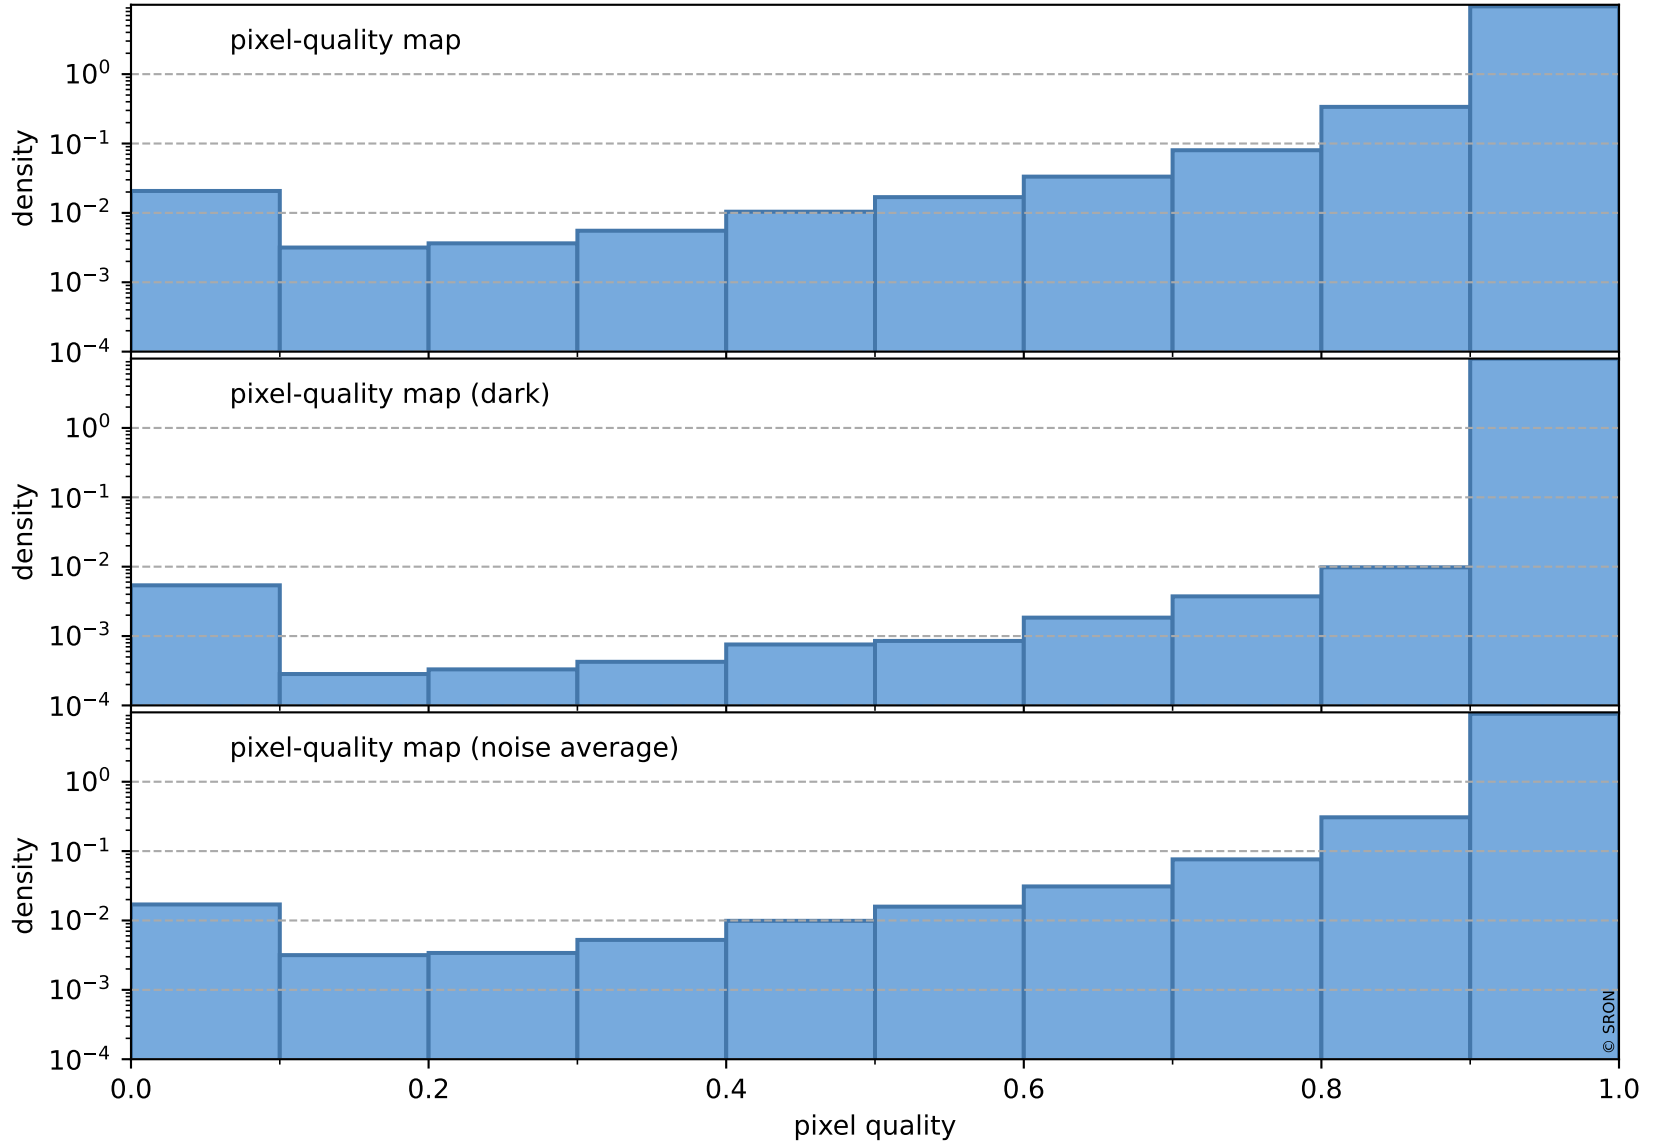

orbits : 19 in [17887, 17932]
coverage : 2021-03-27 / 2021-03-30
bad (quality < 0.8) : 3418
worst (quality < 0.1) : 360
created : 2023-08-22T08:19:55

Tropomi SWIR pixel quality (official)

orbits : 19 in [17887, 17932]
coverage : 2021-03-27 / 2021-03-30
to good : 360
good to bad : 1566
to worst : 225
created : 2023-08-22T08:19:55

total quality compared with SWIR pixel-quality CKD

Tropomi SWIR pixel quality (official)

orbits : 19 in [17887, 17932]
coverage : 2021-03-27 / 2021-03-30
created : 2023-08-22T08:19:55

Histograms of pixel-quality

Tropomi SWIR pixel quality (official) ground-tracks of Sentinel-5P

orbits : 19 in [17887, 17932]
coverage : 2021-03-27 / 2021-03-30
created : 2023-08-22T08:19:56

Tropomi SWIR pixel quality (official)

orbits : [2827, 17932]
coverage : 2018-04-30 / 2021-03-30
created : 2023-08-22T08:19:56