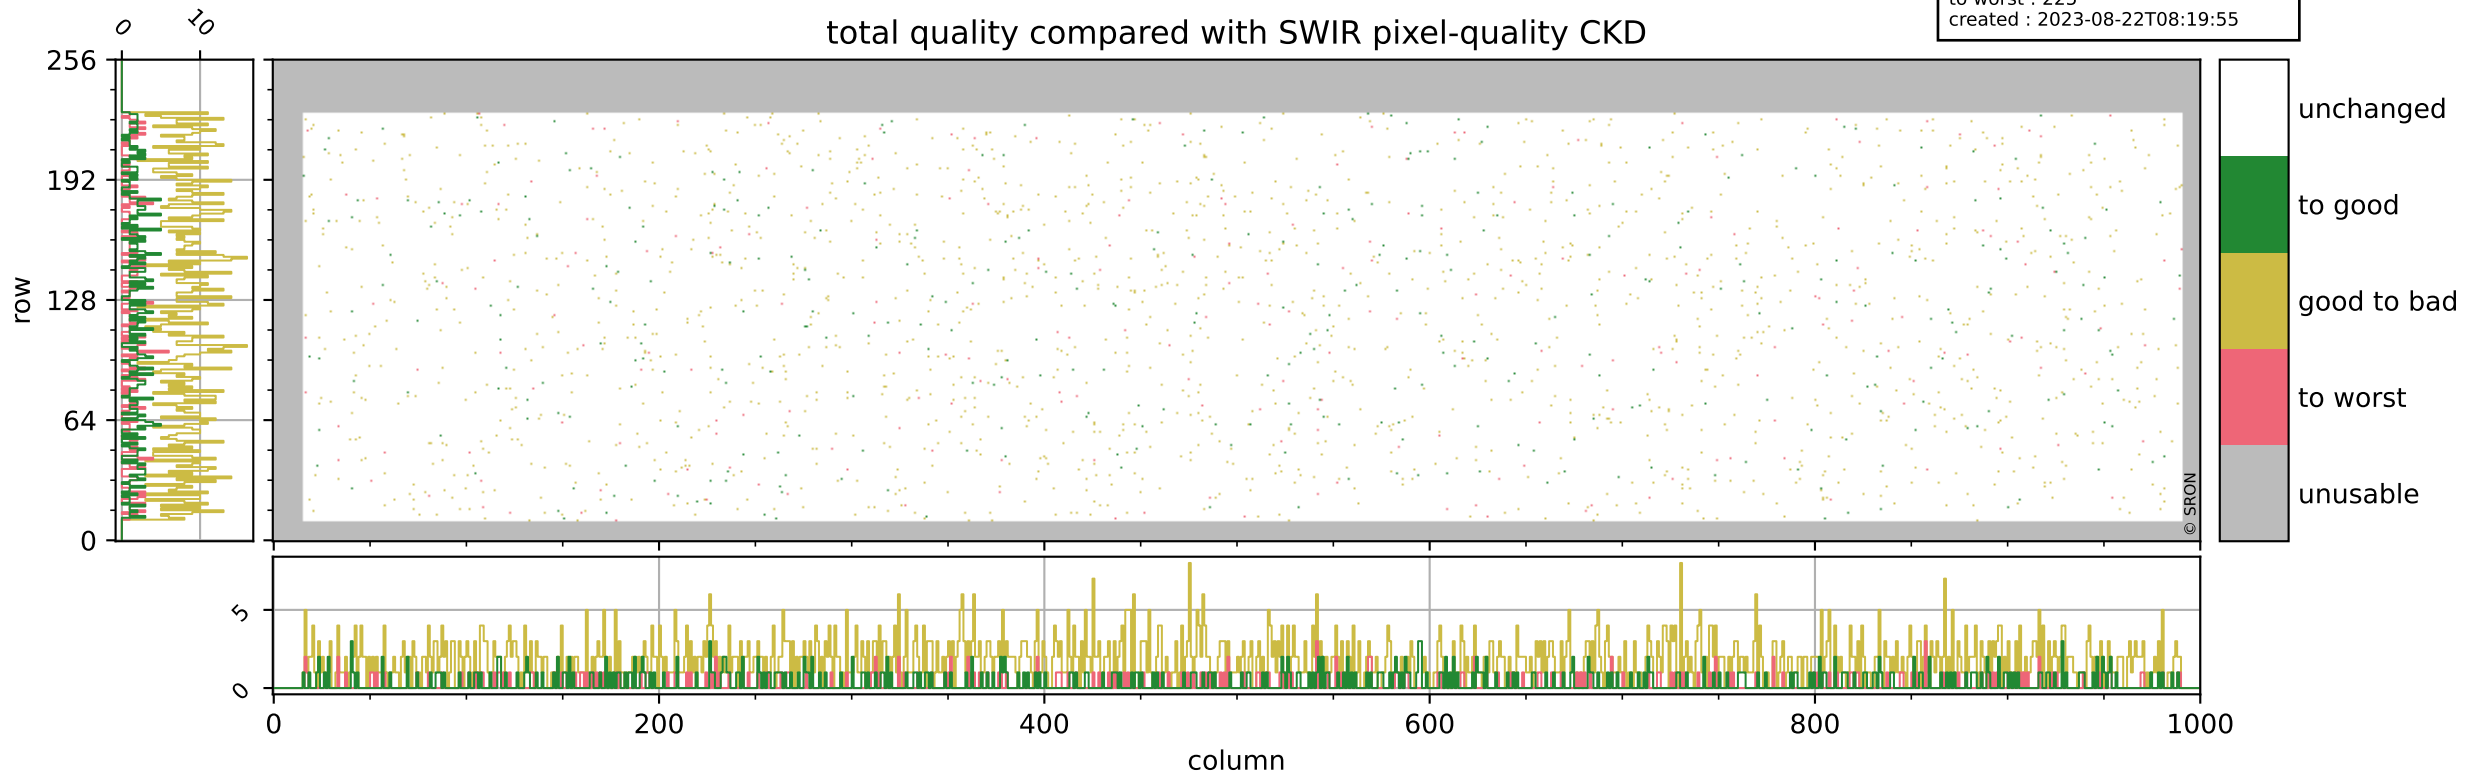

Tropomi SWIR pixel quality (official)

orbits : 19 in [17887, 17932]
coverage : 2021-03-27 / 2021-03-30
bad (quality < 0.8) : 288
worst (quality < 0.1) : 114
created : 2023-08-22T08:19:54

Tropomi SWIR pixel quality (official)

orbits : 19 in [17887, 17932]
coverage : 2021-03-27 / 2021-03-30
bad (quality < 0.8) : 3418
worst (quality < 0.1) : 360
created : 2023-08-22T08:19:55

Tropomi SWIR pixel quality (official)

orbits : 19 in [17887, 17932]
coverage : 2021-03-27 / 2021-03-30
to good : 360
good to bad : 1566
to worst : 225
created : 2023-08-22T08:19:55

total quality compared with SWIR pixel-quality CKD

Tropomi SWIR pixel quality (official)

orbits : 19 in [17887, 17932]
coverage : 2021-03-27 / 2021-03-30
created : 2023-08-22T08:19:55

Histograms of pixel-quality

Tropomi SWIR pixel quality (official) ground-tracks of Sentinel-5P

orbits : 19 in [17887, 17932]
coverage : 2021-03-27 / 2021-03-30
created : 2023-08-22T08:19:56

Tropomi SWIR pixel quality (official)

orbits : [2827, 17932]
coverage : 2018-04-30 / 2021-03-30
created : 2023-08-22T08:19:56