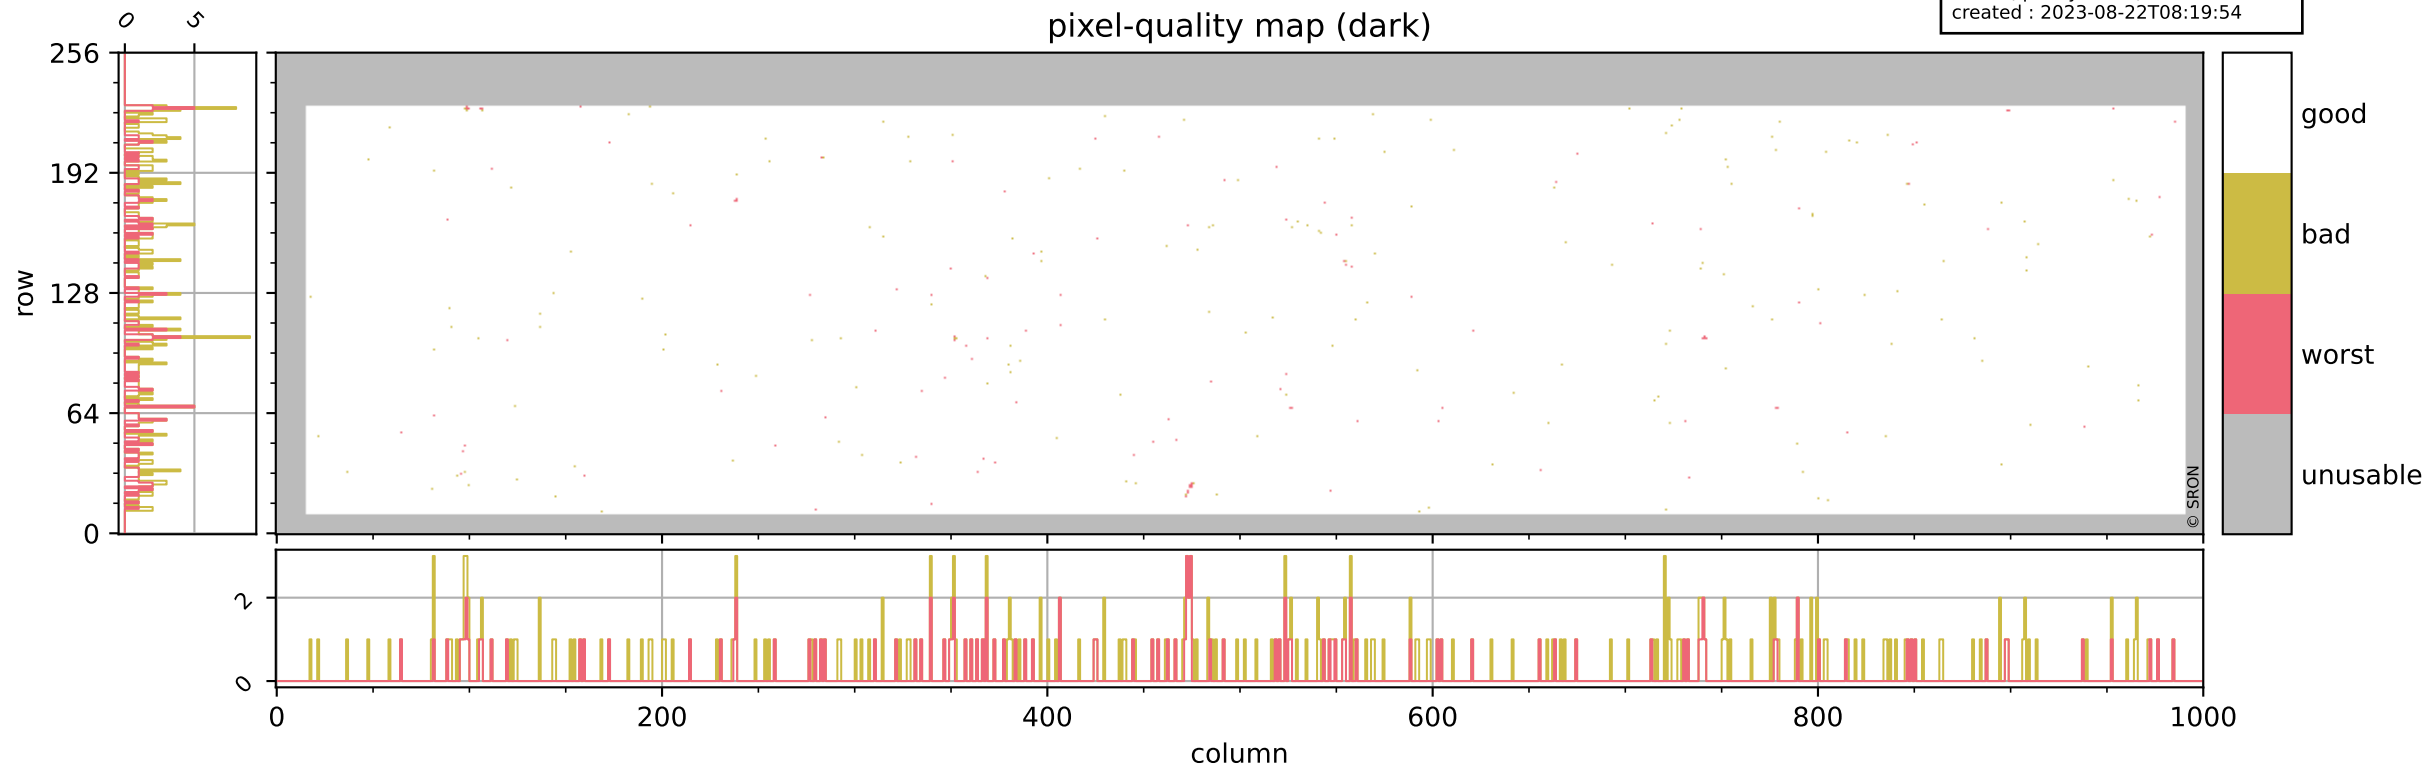

Tropomi SWIR pixel quality (official)

orbits : 19 in [17887, 17932]
coverage : 2021-03-27 / 2021-03-30
bad (quality < 0.8) : 3674
worst (quality < 0.1) : 438
created : 2023-08-22T08:19:54

pixel-quality map

Tropomi SWIR pixel quality (official)

orbits : 19 in [17887, 17932]
coverage : 2021-03-27 / 2021-03-30
bad (quality < 0.8) : 288
worst (quality < 0.1) : 114
created : 2023-08-22T08:19:54

Tropomi SWIR pixel quality (official)

orbits : 19 in [17887, 17932]
coverage : 2021-03-27 / 2021-03-30
bad (quality < 0.8) : 3418
worst (quality < 0.1) : 360
created : 2023-08-22T08:19:55

Tropomi SWIR pixel quality (official)

orbits : 19 in [17887, 17932]
coverage : 2021-03-27 / 2021-03-30
to good : 360
good to bad : 1566
to worst : 225
created : 2023-08-22T08:19:55

Tropomi SWIR pixel quality (official) ground-tracks of Sentinel-5P

orbits : 19 in [17887, 17932]
coverage : 2021-03-27 / 2021-03-30
created : 2023-08-22T08:19:56

Tropomi SWIR pixel quality (official)

orbits : [2827, 17932]
coverage : 2018-04-30 / 2021-03-30
created : 2023-08-22T08:19:56