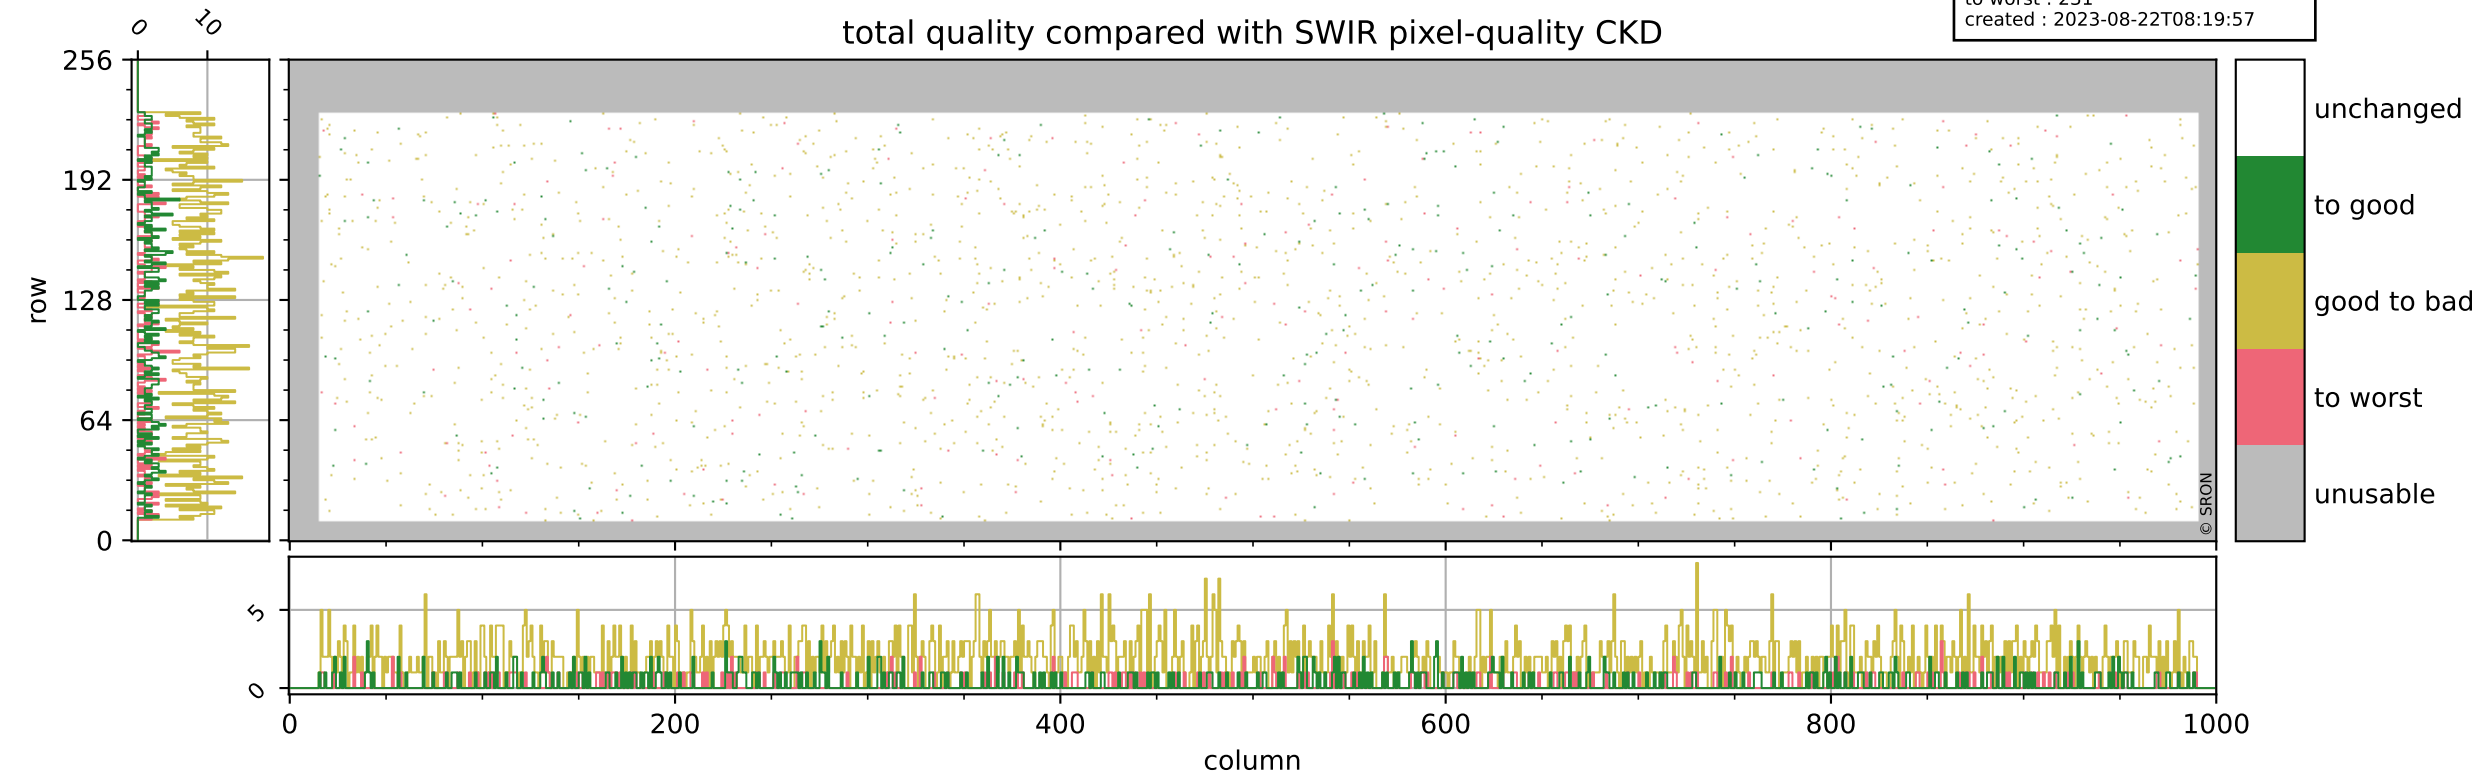

Tropomi SWIR pixel quality (official)

orbits : 20 in [17902, 17947]
coverage : 2021-03-28 / 2021-03-31
bad (quality < 0.8) : 290
worst (quality < 0.1) : 114
created : 2023-08-22T08:19:57

pixel-quality map (dark)

Tropomi SWIR pixel quality (official)

orbits : 20 in [17902, 17947]
coverage : 2021-03-28 / 2021-03-31
bad (quality < 0.8) : 3496
worst (quality < 0.1) : 362
created : 2023-08-22T08:19:57

pixel-quality map (noise average)

Tropomi SWIR pixel quality (official)

orbits : 20 in [17902, 17947]
coverage : 2021-03-28 / 2021-03-31
to good : 361
good to bad : 1641
to worst : 231
created : 2023-08-22T08:19:57

total quality compared with SWIR pixel-quality CKD

Tropomi SWIR pixel quality (official)

orbits : 20 in [17902, 17947]
coverage : 2021-03-28 / 2021-03-31
created : 2023-08-22T08:19:58

Histograms of pixel-quality

Tropomi SWIR pixel quality (official) ground-tracks of Sentinel-5P