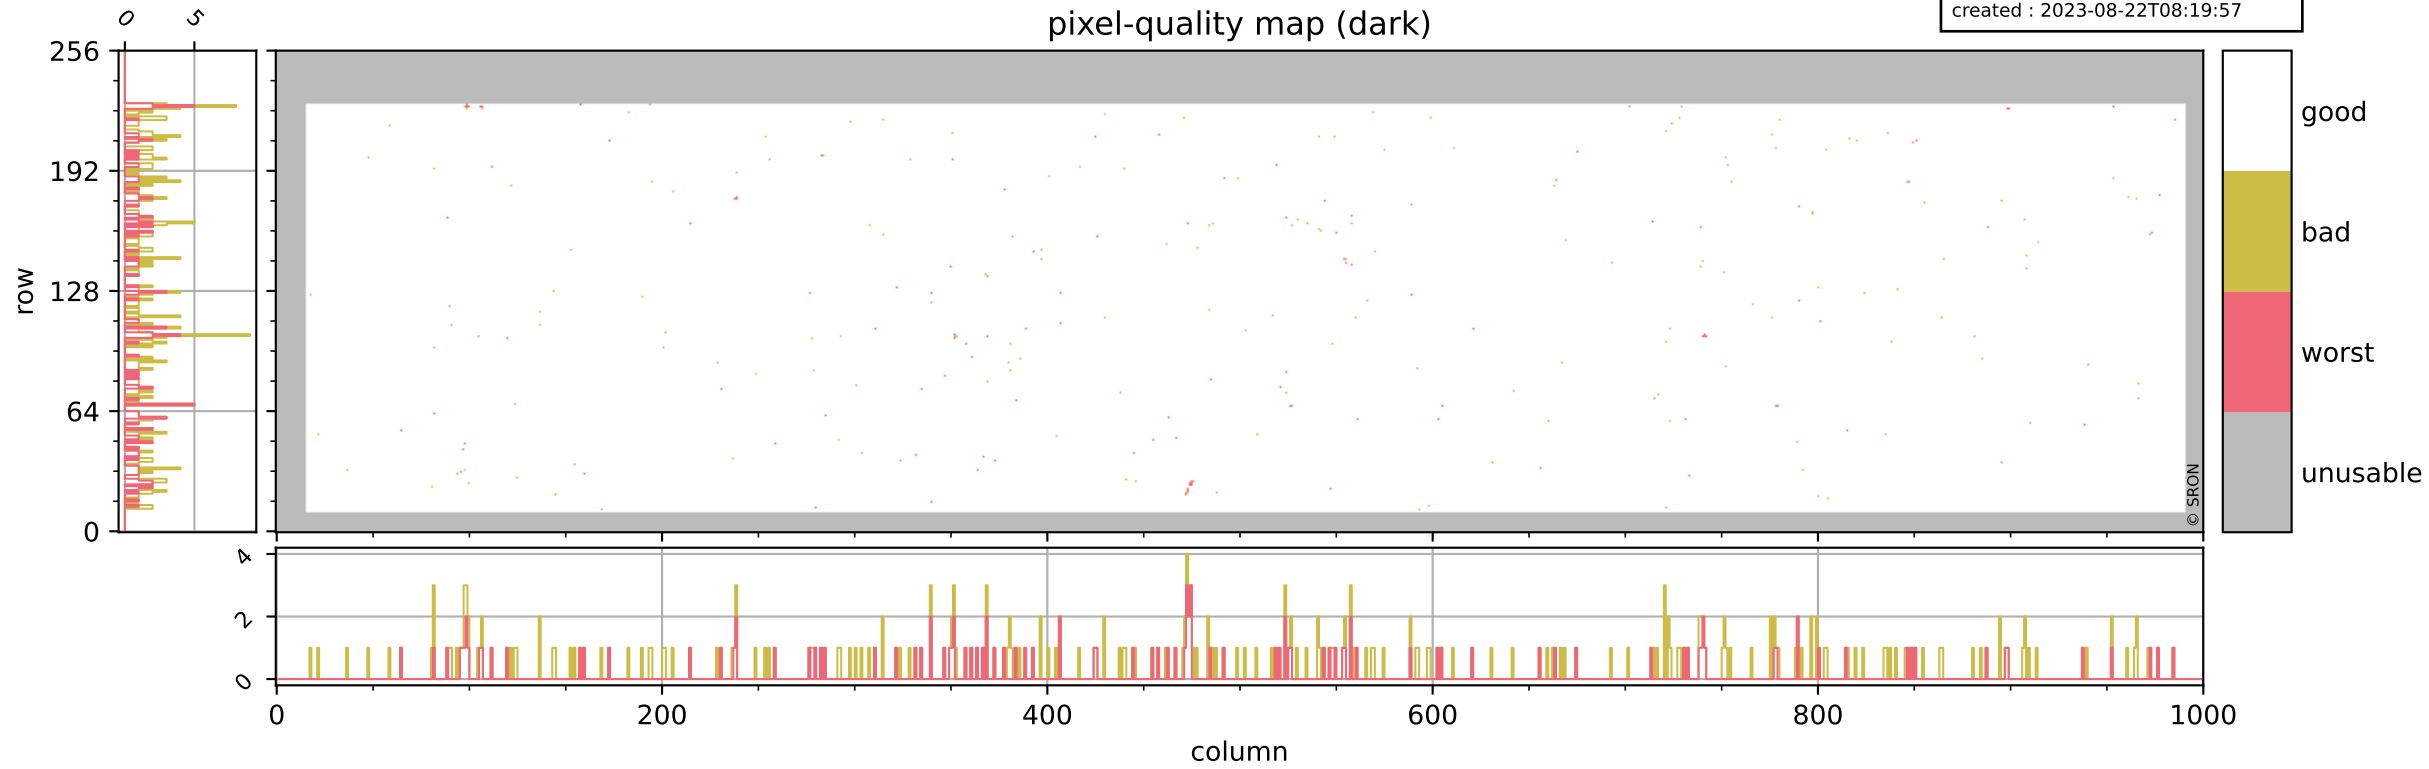

Tropomi SWIR pixel quality (official)

orbits : 20 in [17902, 17947]
coverage : 2021-03-28 / 2021-03-31
bad (quality < 0.8) : 3755
worst (quality < 0.1) : 442
created : 2023-08-22T08:19:57

pixel-quality map

Tropomi SWIR pixel quality (official)

orbits : 20 in [17902, 17947]
coverage : 2021-03-28 / 2021-03-31
bad (quality < 0.8) : 290
worst (quality < 0.1) : 114
created : 2023-08-22T08:19:57

pixel-quality map (dark)

Tropomi SWIR pixel quality (official)

orbits : 20 in [17902, 17947]
coverage : 2021-03-28 / 2021-03-31
bad (quality < 0.8) : 3496
worst (quality < 0.1) : 362
created : 2023-08-22T08:19:57

pixel-quality map (noise average)

Tropomi SWIR pixel quality (official)

orbits : 20 in [17902, 17947]
coverage : 2021-03-28 / 2021-03-31
created : 2023-08-22T08:19:58

Histograms of pixel-quality

Tropomi SWIR pixel quality (official) ground-tracks of Sentinel-5P