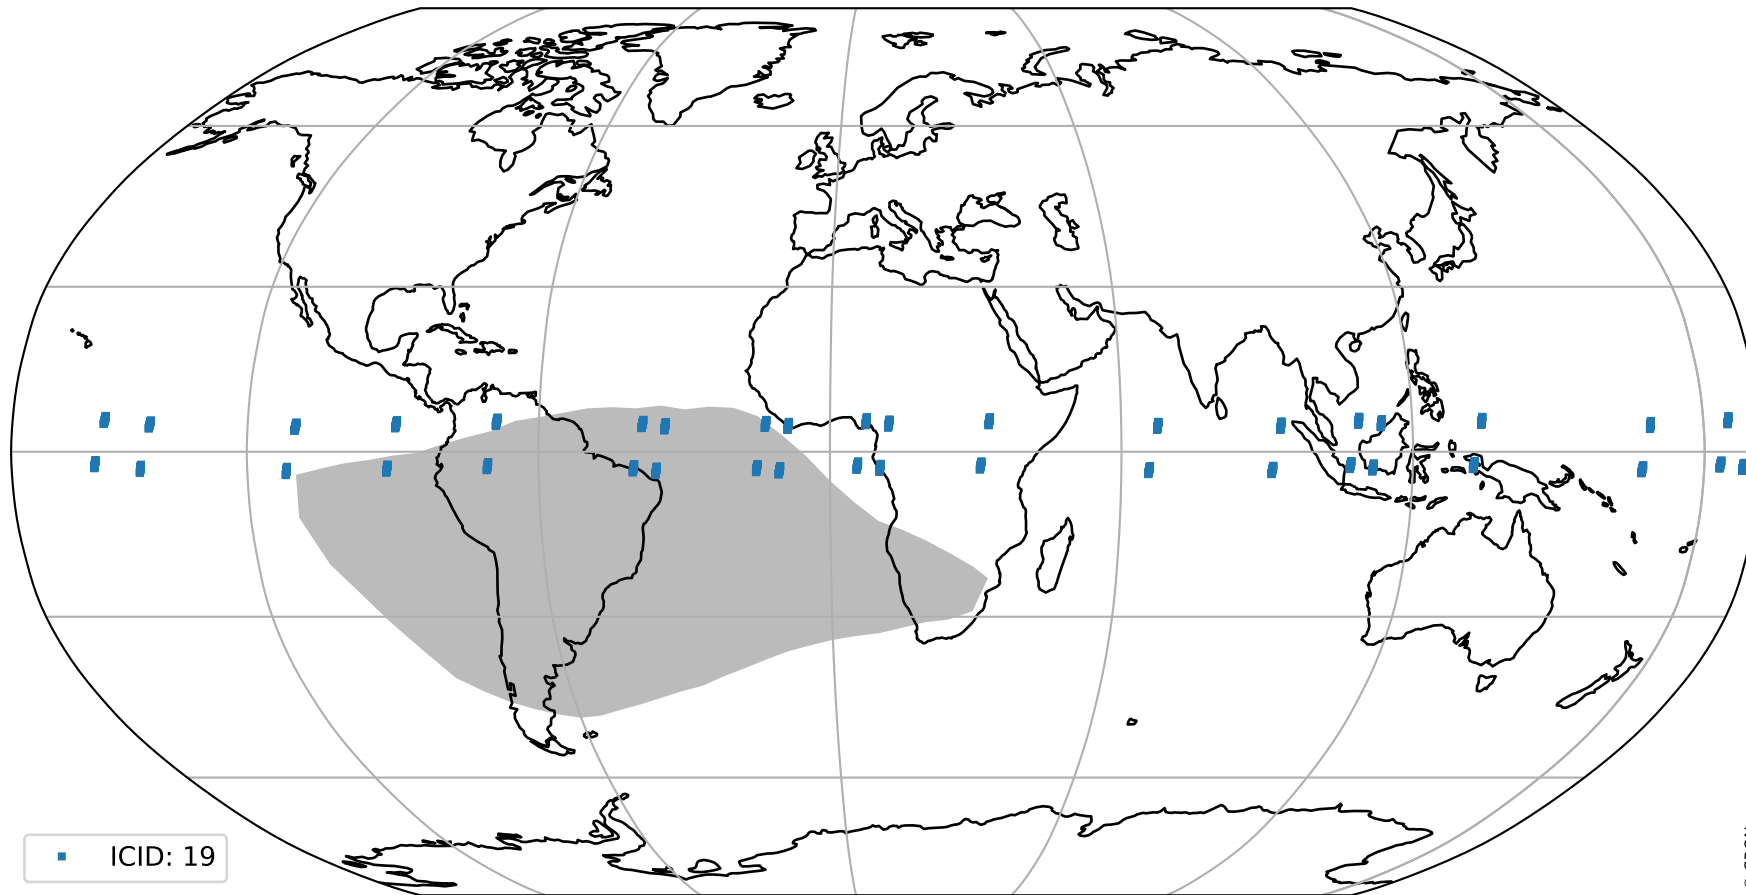

Tropomi SWIR pixel quality (official)

orbits : 20 in [17902, 17947]
coverage : 2021-03-28 / 2021-03-31
to good : 361
good to bad : 1641
to worst : 231
created : 2023-08-22T08:19:57

total quality compared with SWIR pixel-quality CKD

Tropomi SWIR pixel quality (official)

orbits : 20 in [17902, 17947]
coverage : 2021-03-28 / 2021-03-31
created : 2023-08-22T08:19:58

Histograms of pixel-quality

Tropomi SWIR pixel quality (official) ground-tracks of Sentinel-5P

orbits : 20 in [17902, 17947]
coverage : 2021-03-28 / 2021-03-31
created : 2023-08-22T08:19:58

Tropomi SWIR pixel quality (official)

orbits : [2827, 17947]
coverage : 2018-04-30 / 2021-03-31
created : 2023-08-22T08:19:58