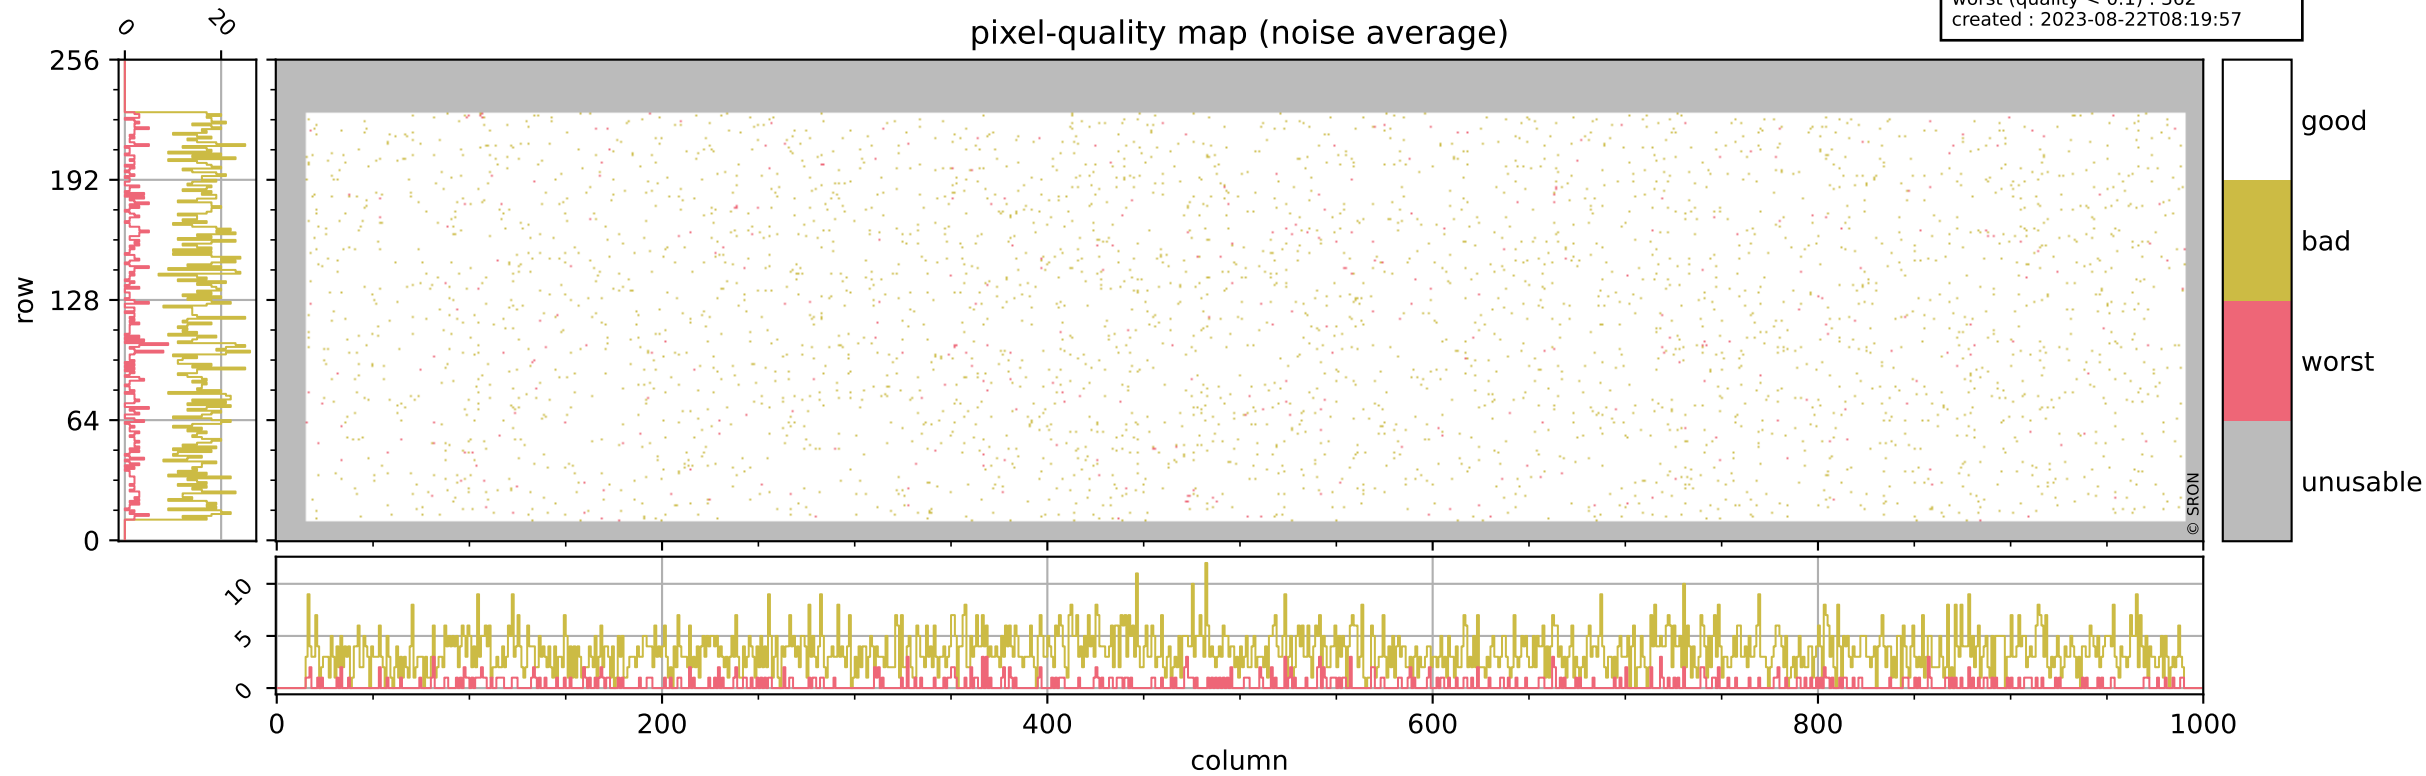

Tropomi SWIR pixel quality (official)

orbits : 20 in [17902, 17947]
coverage : 2021-03-28 / 2021-03-31
bad (quality < 0.8) : 290
worst (quality < 0.1) : 114
created : 2023-08-22T08:19:57

pixel-quality map (dark)

Tropomi SWIR pixel quality (official)

orbits : 20 in [17902, 17947]
coverage : 2021-03-28 / 2021-03-31
bad (quality < 0.8) : 3496
worst (quality < 0.1) : 362
created : 2023-08-22T08:19:57

pixel-quality map (noise average)

Tropomi SWIR pixel quality (official)

orbits : 20 in [17902, 17947]
coverage : 2021-03-28 / 2021-03-31
to good : 361
good to bad : 1641
to worst : 231
created : 2023-08-22T08:19:57

total quality compared with SWIR pixel-quality CKD

Tropomi SWIR pixel quality (official)

orbits : 20 in [17902, 17947]
coverage : 2021-03-28 / 2021-03-31
created : 2023-08-22T08:19:58

Histograms of pixel-quality

Tropomi SWIR pixel quality (official) ground-tracks of Sentinel-5P