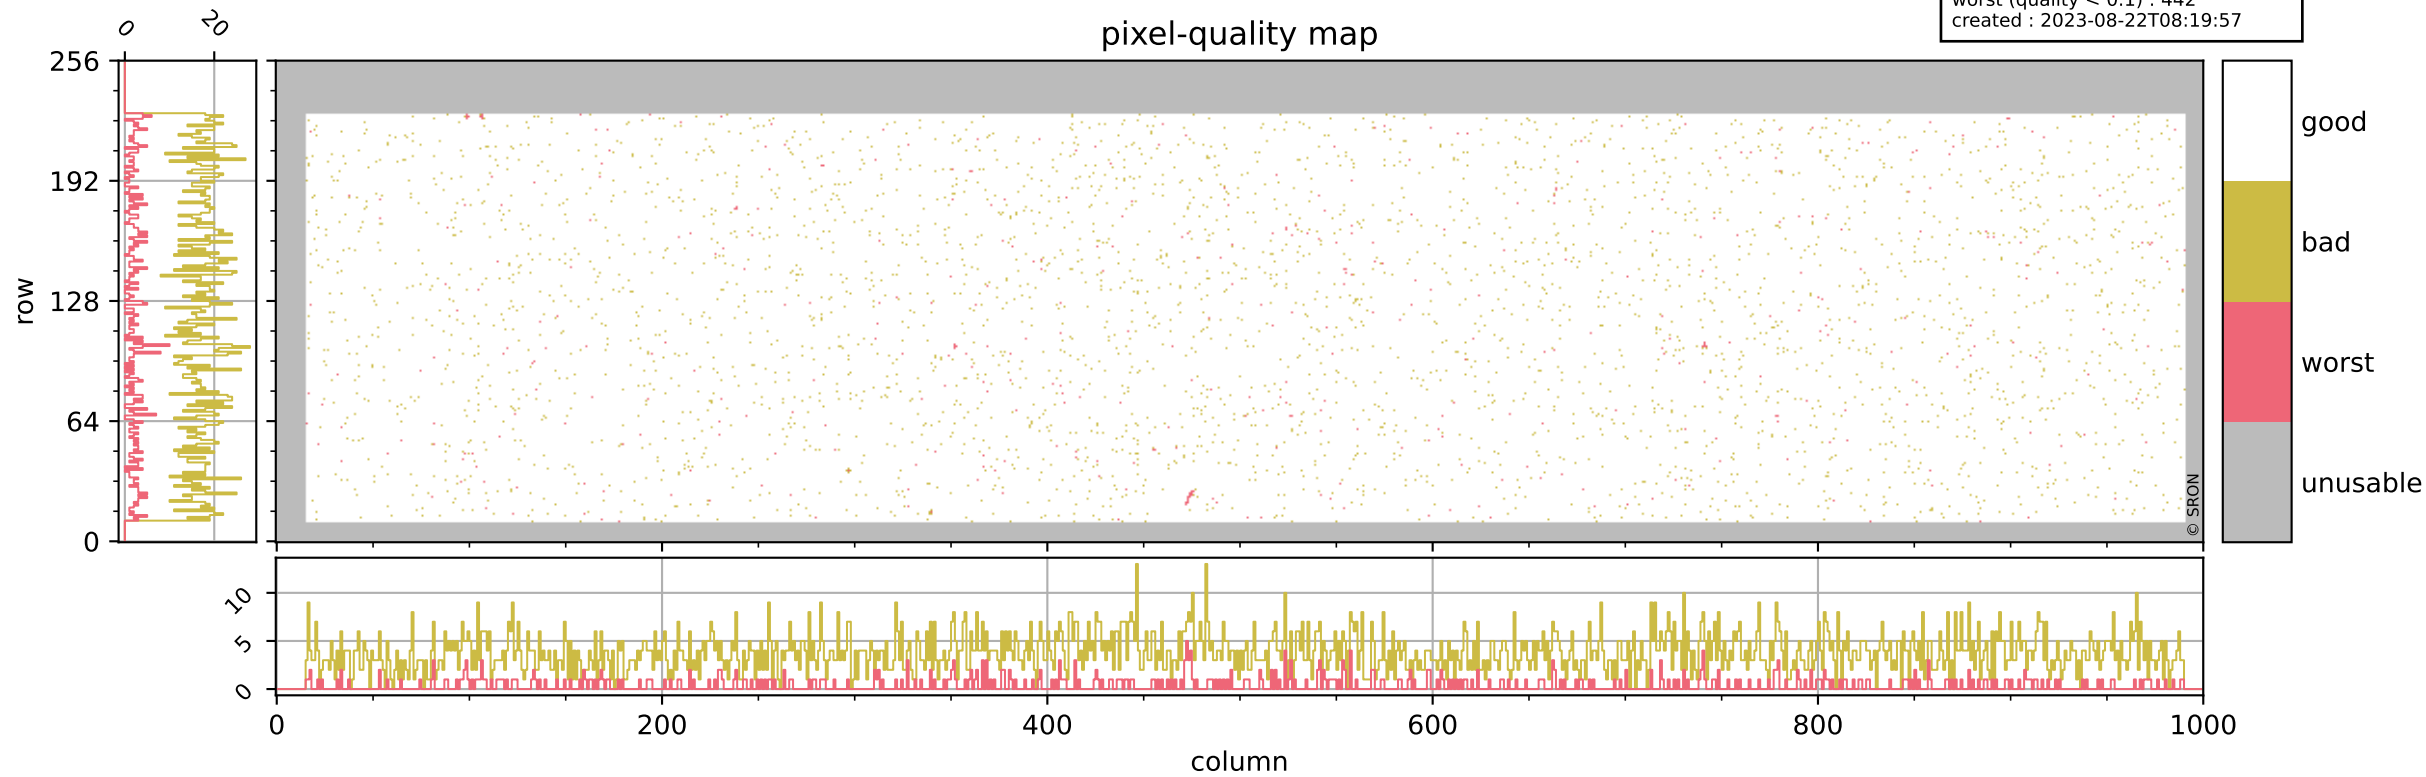

Tropomi SWIR pixel quality (official)

orbits : 20 in [17902, 17947]
coverage : 2021-03-28 / 2021-03-31
bad (quality < 0.8) : 3755
worst (quality < 0.1) : 442
created : 2023-08-22T08:19:57

pixel-quality map

Tropomi SWIR pixel quality (official)

orbits : 20 in [17902, 17947]
coverage : 2021-03-28 / 2021-03-31
bad (quality < 0.8) : 290
worst (quality < 0.1) : 114
created : 2023-08-22T08:19:57

pixel-quality map (dark)

Tropomi SWIR pixel quality (official)

orbits : 20 in [17902, 17947]
coverage : 2021-03-28 / 2021-03-31
bad (quality < 0.8) : 3496
worst (quality < 0.1) : 362
created : 2023-08-22T08:19:57

pixel-quality map (noise average)

Tropomi SWIR pixel quality (official)

orbits : 20 in [17902, 17947]
coverage : 2021-03-28 / 2021-03-31
created : 2023-08-22T08:19:58

Histograms of pixel-quality

Tropomi SWIR pixel quality (official) ground-tracks of Sentinel-5P