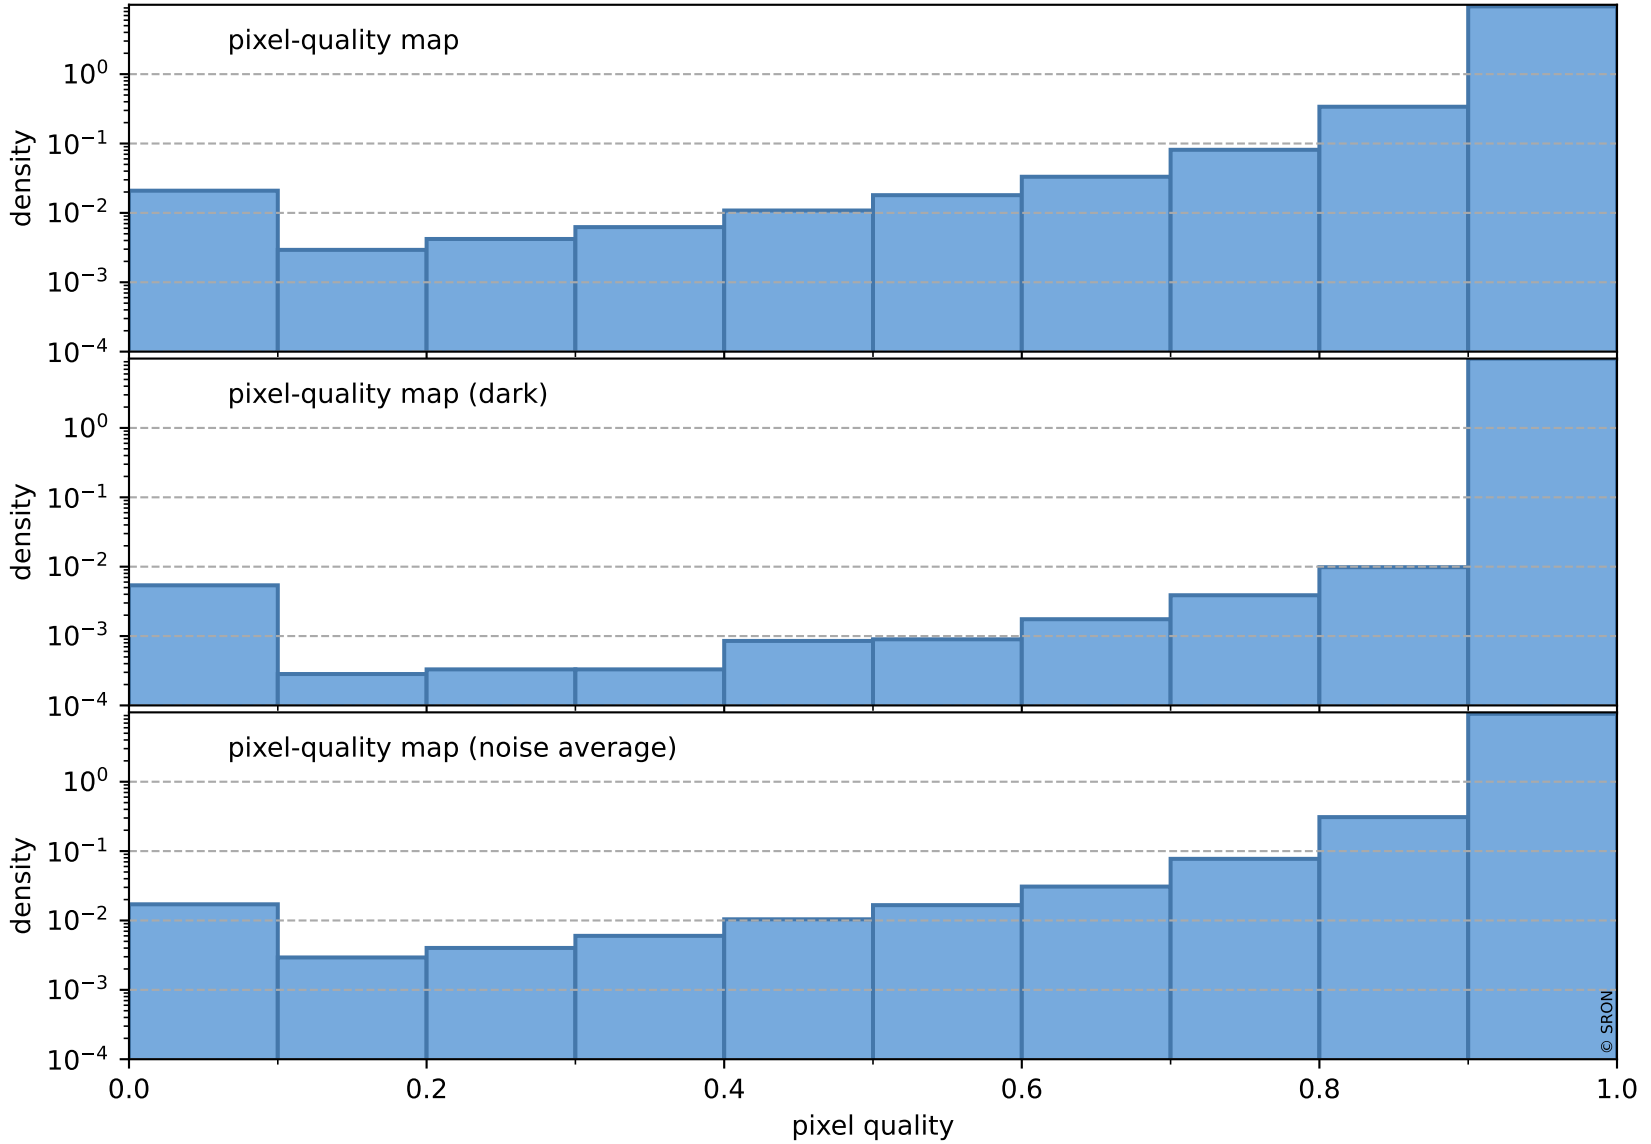

Tropomi SWIR pixel quality (official)

orbits : 20 in [17902, 17947]
coverage : 2021-03-28 / 2021-03-31
to good : 361
good to bad : 1641
to worst : 231
created : 2023-08-22T08:19:57

total quality compared with SWIR pixel-quality CKD

Tropomi SWIR pixel quality (official)

orbits : 20 in [17902, 17947]
coverage : 2021-03-28 / 2021-03-31
created : 2023-08-22T08:19:58

Histograms of pixel-quality

Tropomi SWIR pixel quality (official) ground-tracks of Sentinel-5P

orbits : 20 in [17902, 17947]
coverage : 2021-03-28 / 2021-03-31
created : 2023-08-22T08:19:58

Tropomi SWIR pixel quality (official)

orbits : [2827, 17947]
coverage : 2018-04-30 / 2021-03-31
created : 2023-08-22T08:19:58