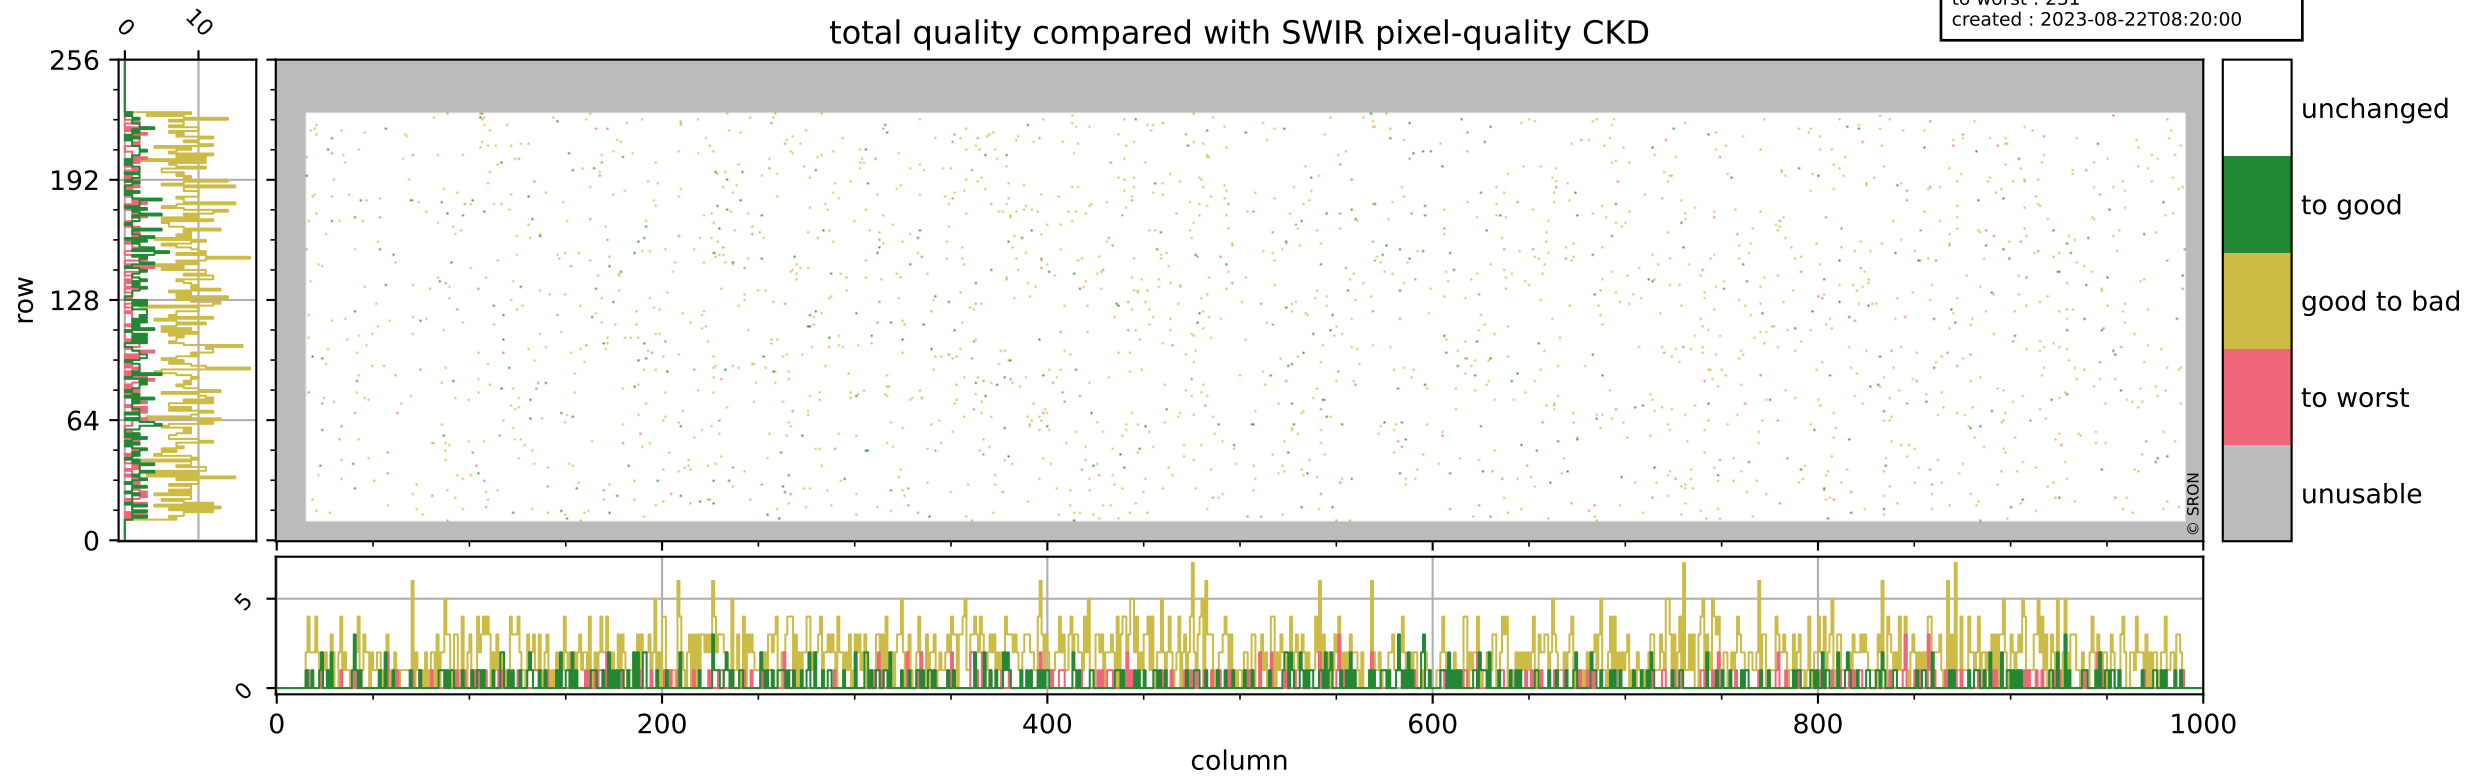

Tropomi SWIR pixel quality (official)

orbits : 19 in [17917, 17962]
coverage : 2021-03-29 / 2021-04-01
to good : 357
good to bad : 1607
to worst : 231
created : 2023-08-22T08:20:00

total quality compared with SWIR pixel-quality CKD