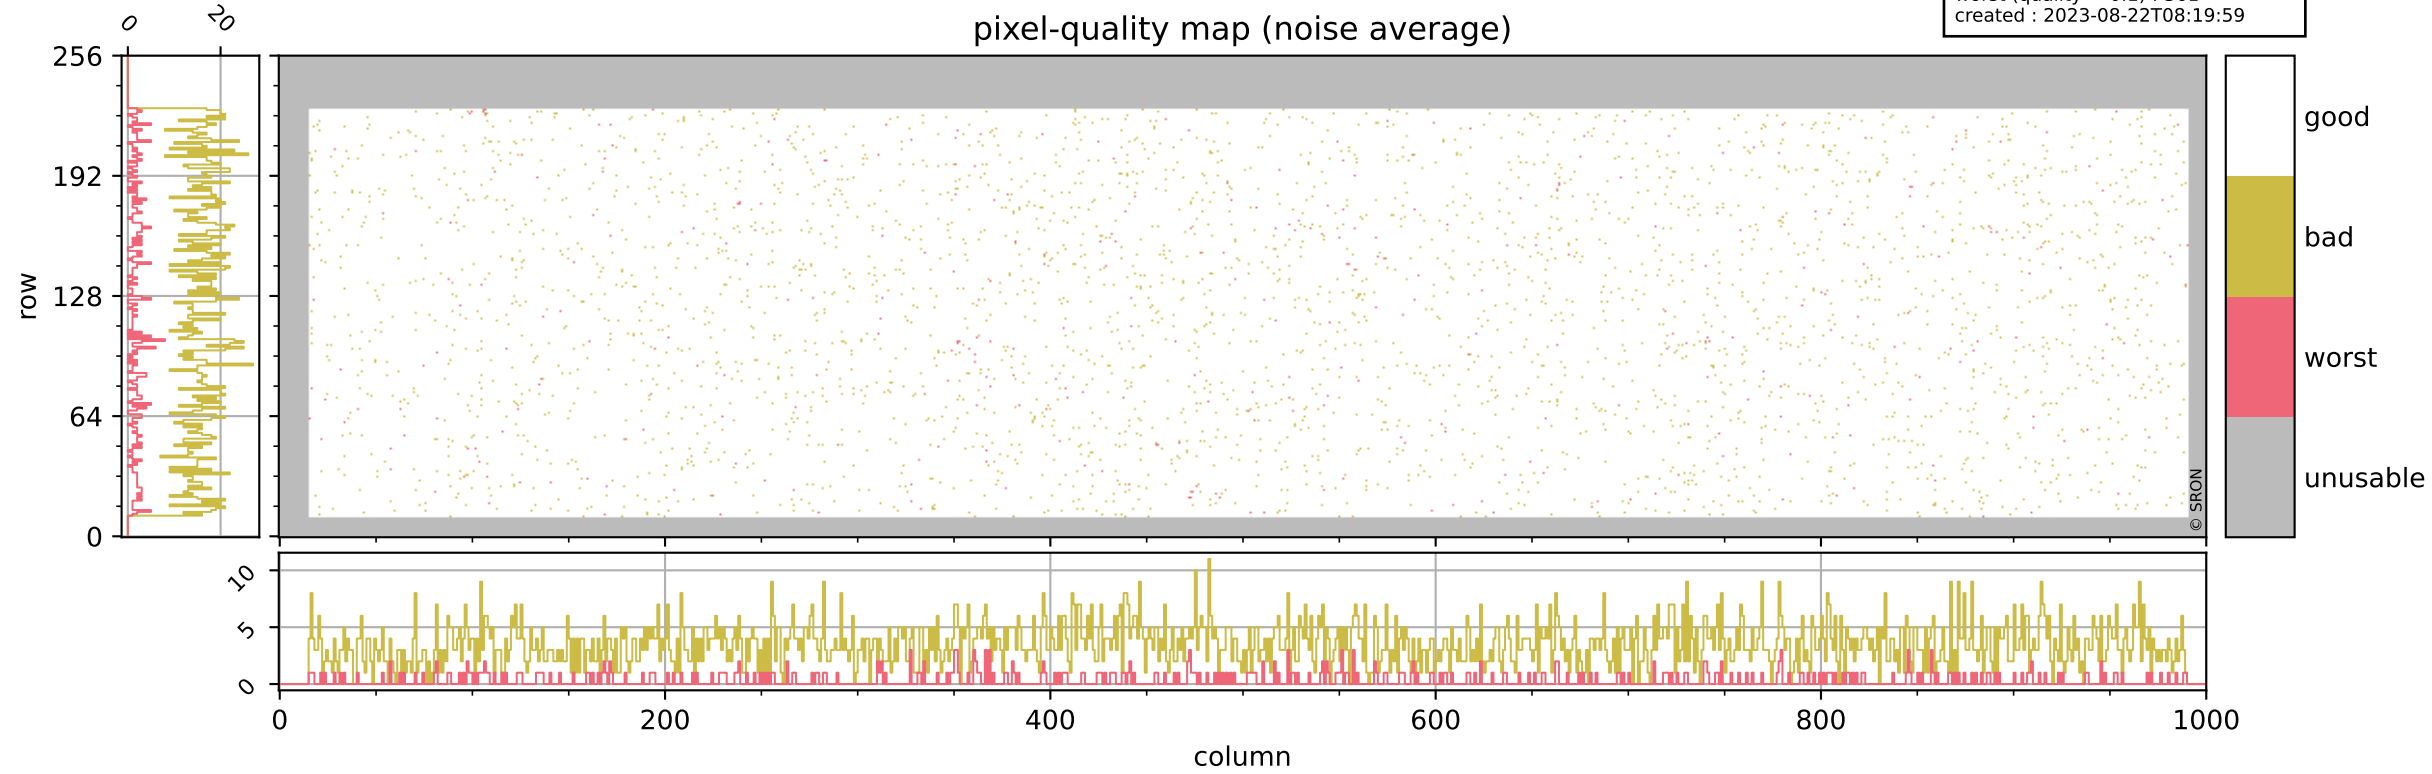

Tropomi SWIR pixel quality (official)

orbits : 19 in [17917, 17962]
coverage : 2021-03-29 / 2021-04-01
bad (quality < 0.8) : 3464
worst (quality < 0.1) : 361
created : 2023-08-22T08:19:59

pixel-quality map (noise average)