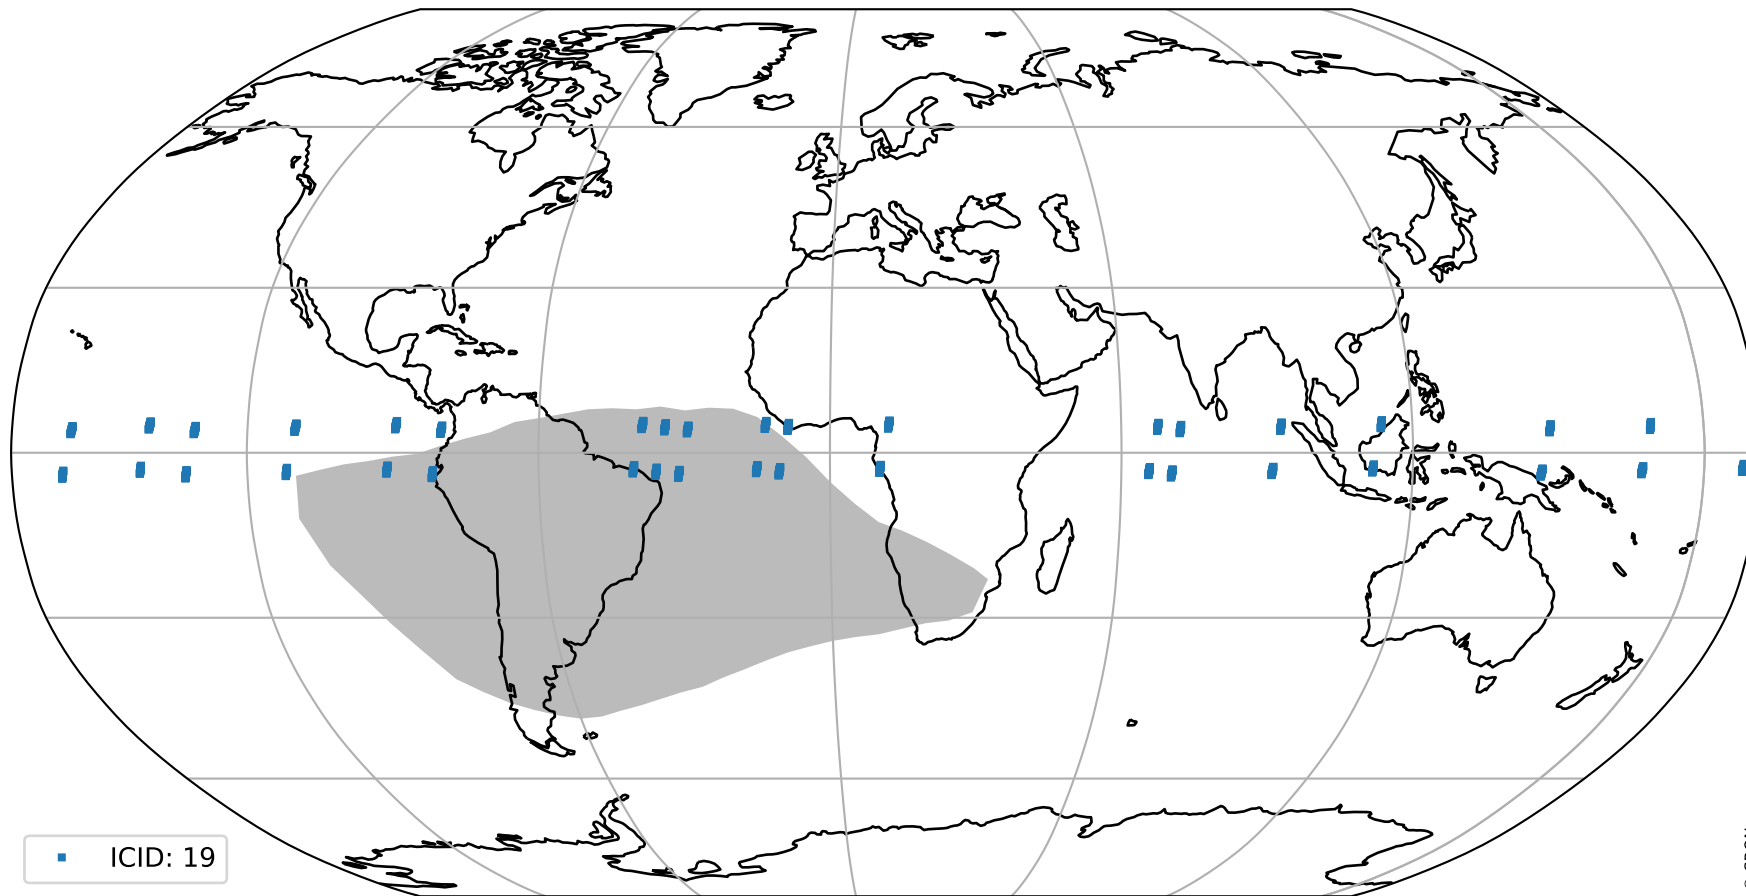

# Tropomi SWIR pixel quality (official)

orbits : 19 in [17917, 17962]  
coverage : 2021-03-29 / 2021-04-01  
created : 2023-08-22T08:20:00

## Histograms of pixel-quality

# Tropomi SWIR pixel quality (official) ground-tracks of Sentinel-5P

orbits : 19 in [17917, 17962]  
coverage : 2021-03-29 / 2021-04-01  
created : 2023-08-22T08:20:00