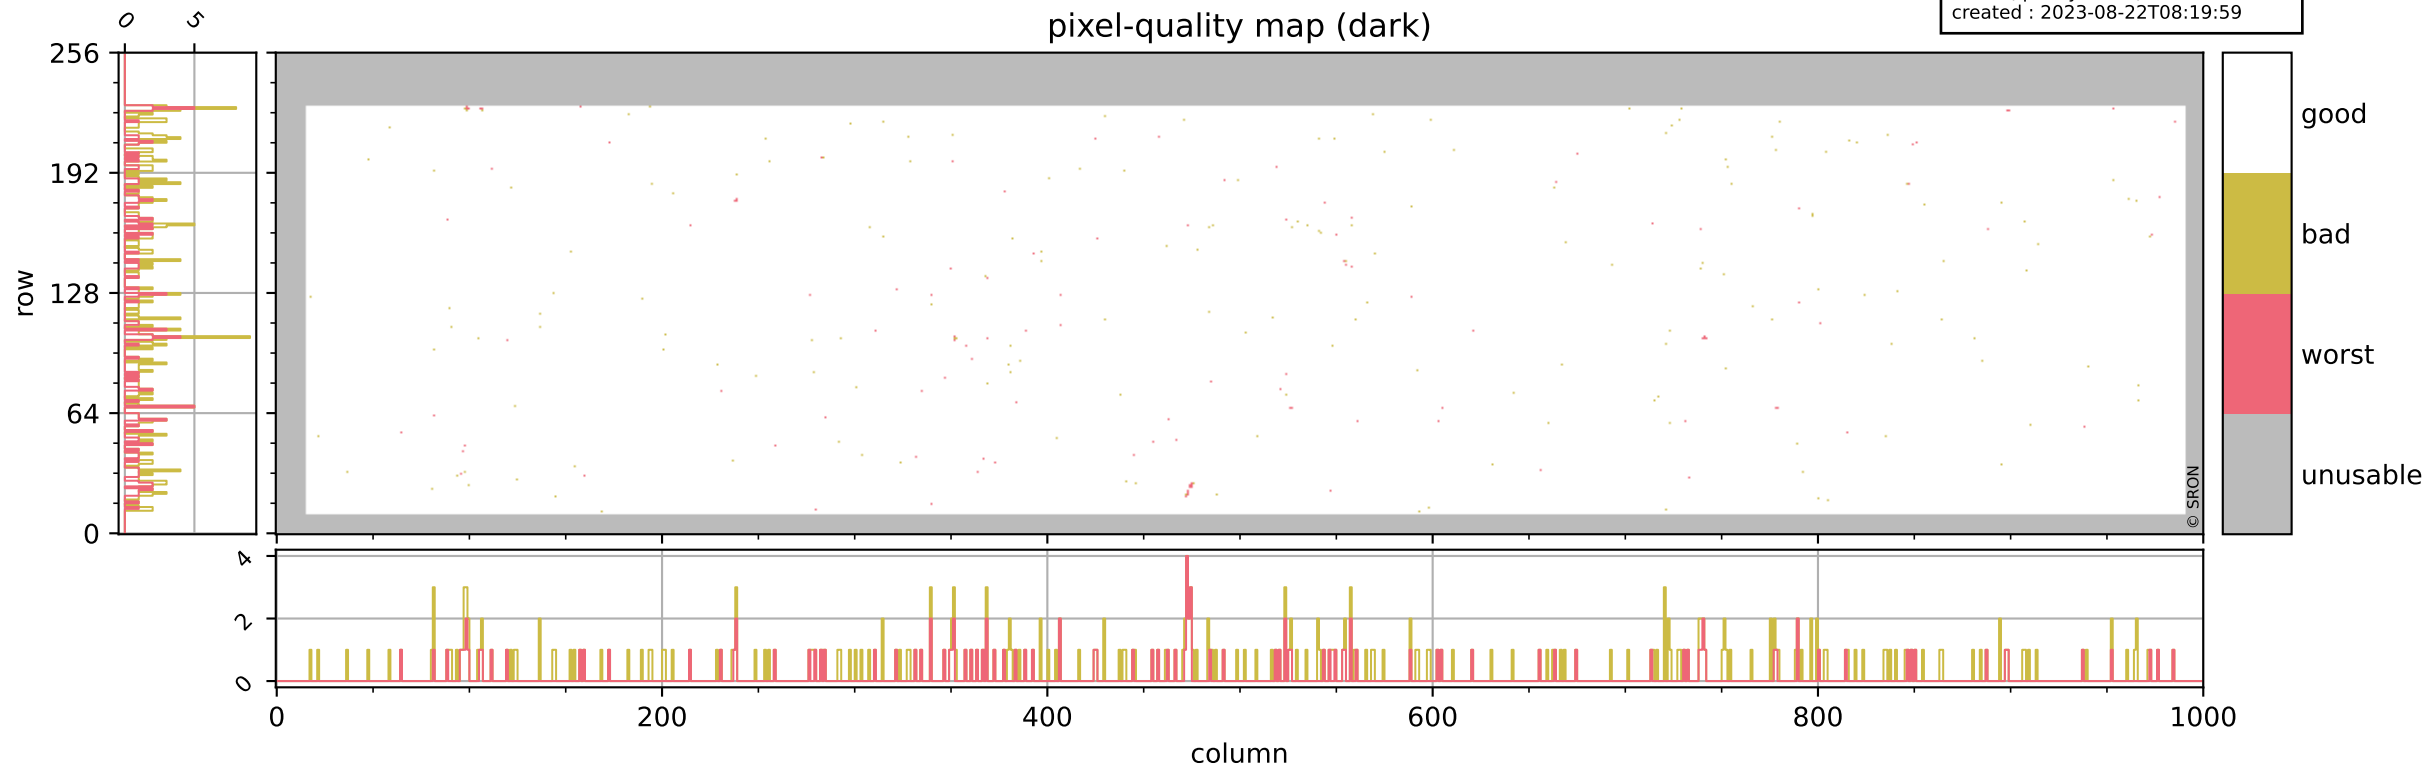

# Tropomi SWIR pixel quality (official)

orbits : 19 in [17917, 17962]  
coverage : 2021-03-29 / 2021-04-01  
bad (quality < 0.8) : 3725  
worst (quality < 0.1) : 443  
created : 2023-08-22T08:19:59

## pixel-quality map

# Tropomi SWIR pixel quality (official)

orbits : 19 in [17917, 17962]  
coverage : 2021-03-29 / 2021-04-01  
bad (quality < 0.8) : 290  
worst (quality < 0.1) : 115  
created : 2023-08-22T08:19:59

## pixel-quality map (dark)