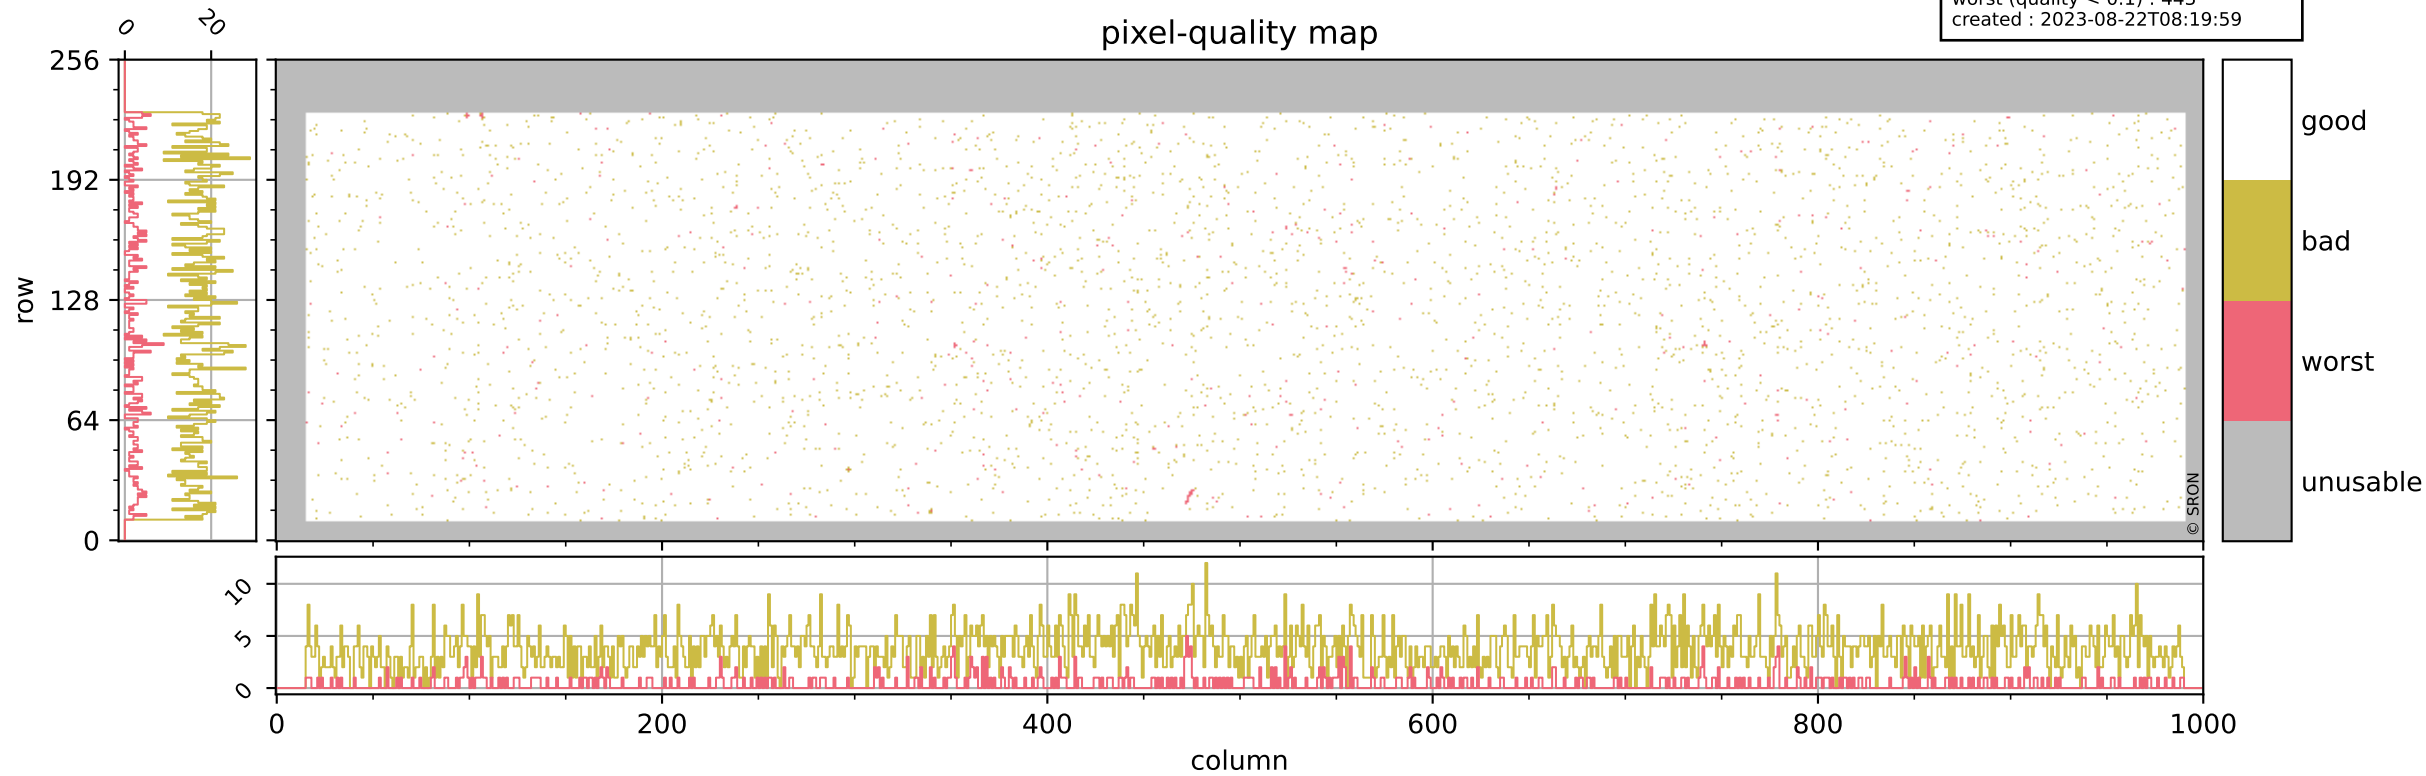

# Tropomi SWIR pixel quality (official)

orbits : 19 in [17917, 17962]  
coverage : 2021-03-29 / 2021-04-01  
bad (quality < 0.8) : 3725  
worst (quality < 0.1) : 443  
created : 2023-08-22T08:19:59

## pixel-quality map

# Tropomi SWIR pixel quality (official)

orbits : 19 in [17917, 17962]  
coverage : 2021-03-29 / 2021-04-01  
bad (quality < 0.8) : 290  
worst (quality < 0.1) : 115  
created : 2023-08-22T08:19:59

## pixel-quality map (dark)