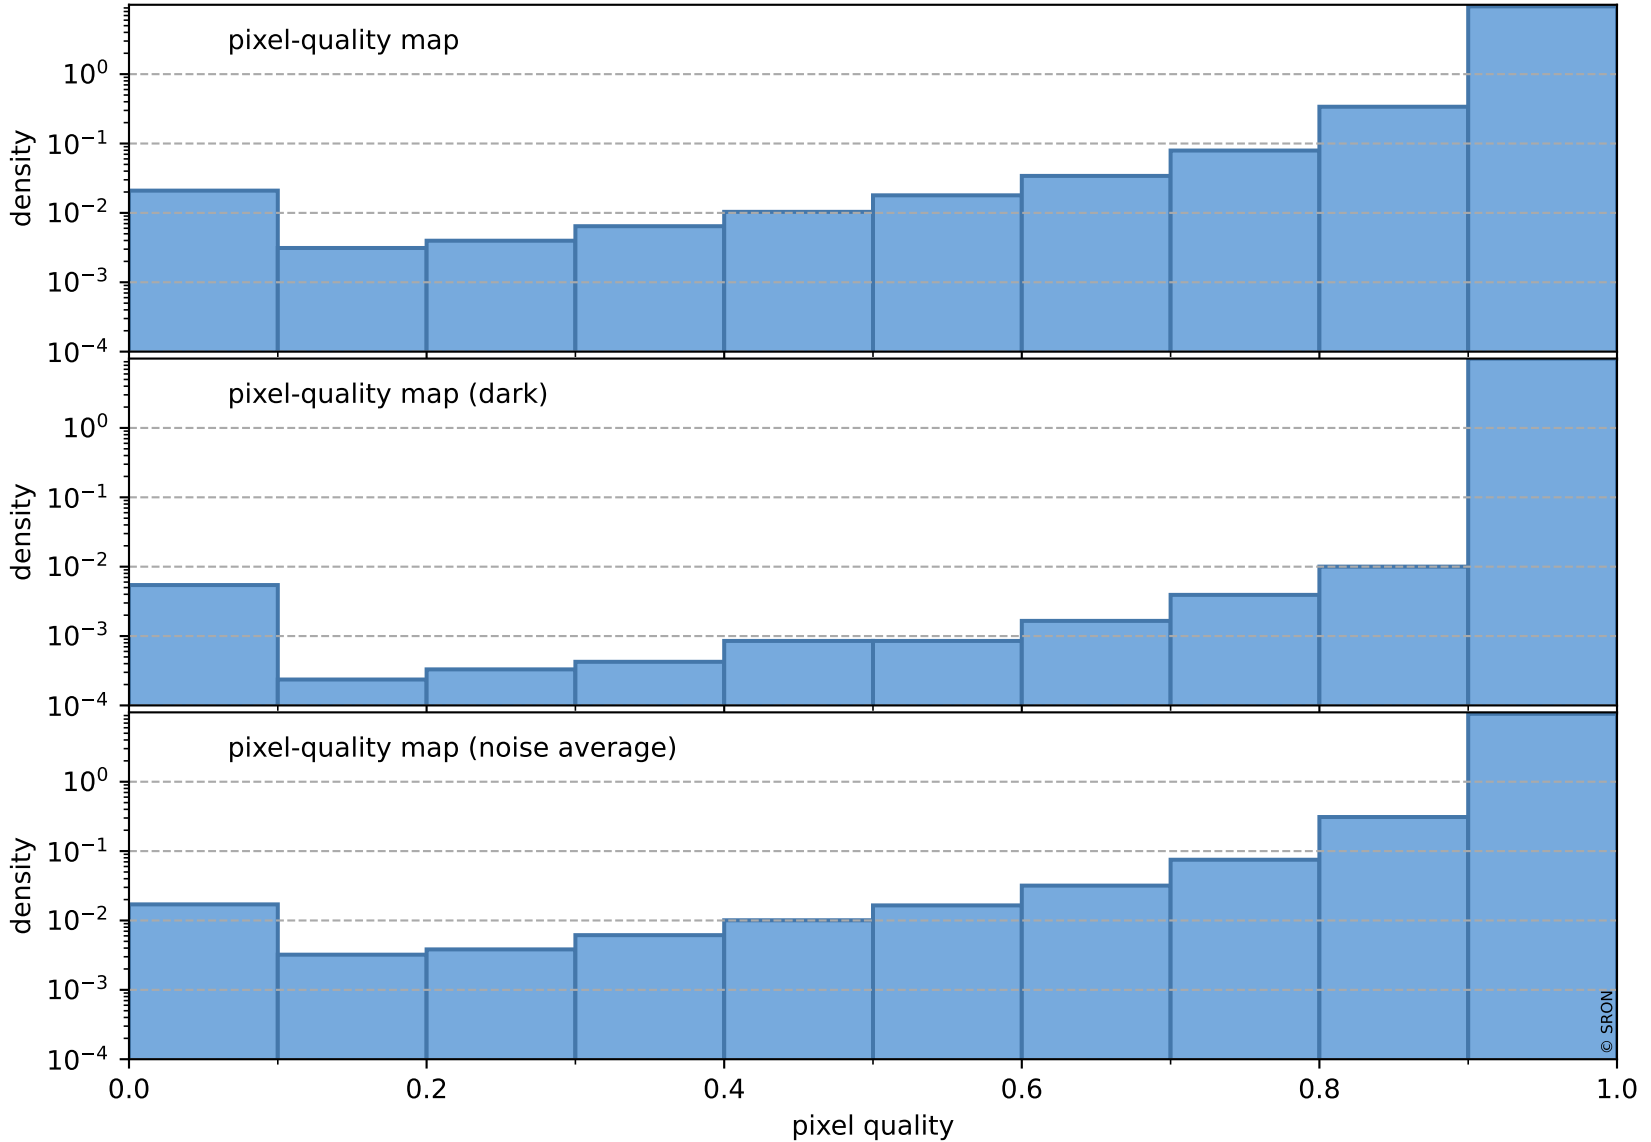

Tropomi SWIR pixel quality (official)

orbits : 19 in [17917, 17962]
coverage : 2021-03-29 / 2021-04-01
created : 2023-08-22T08:20:00

Histograms of pixel-quality