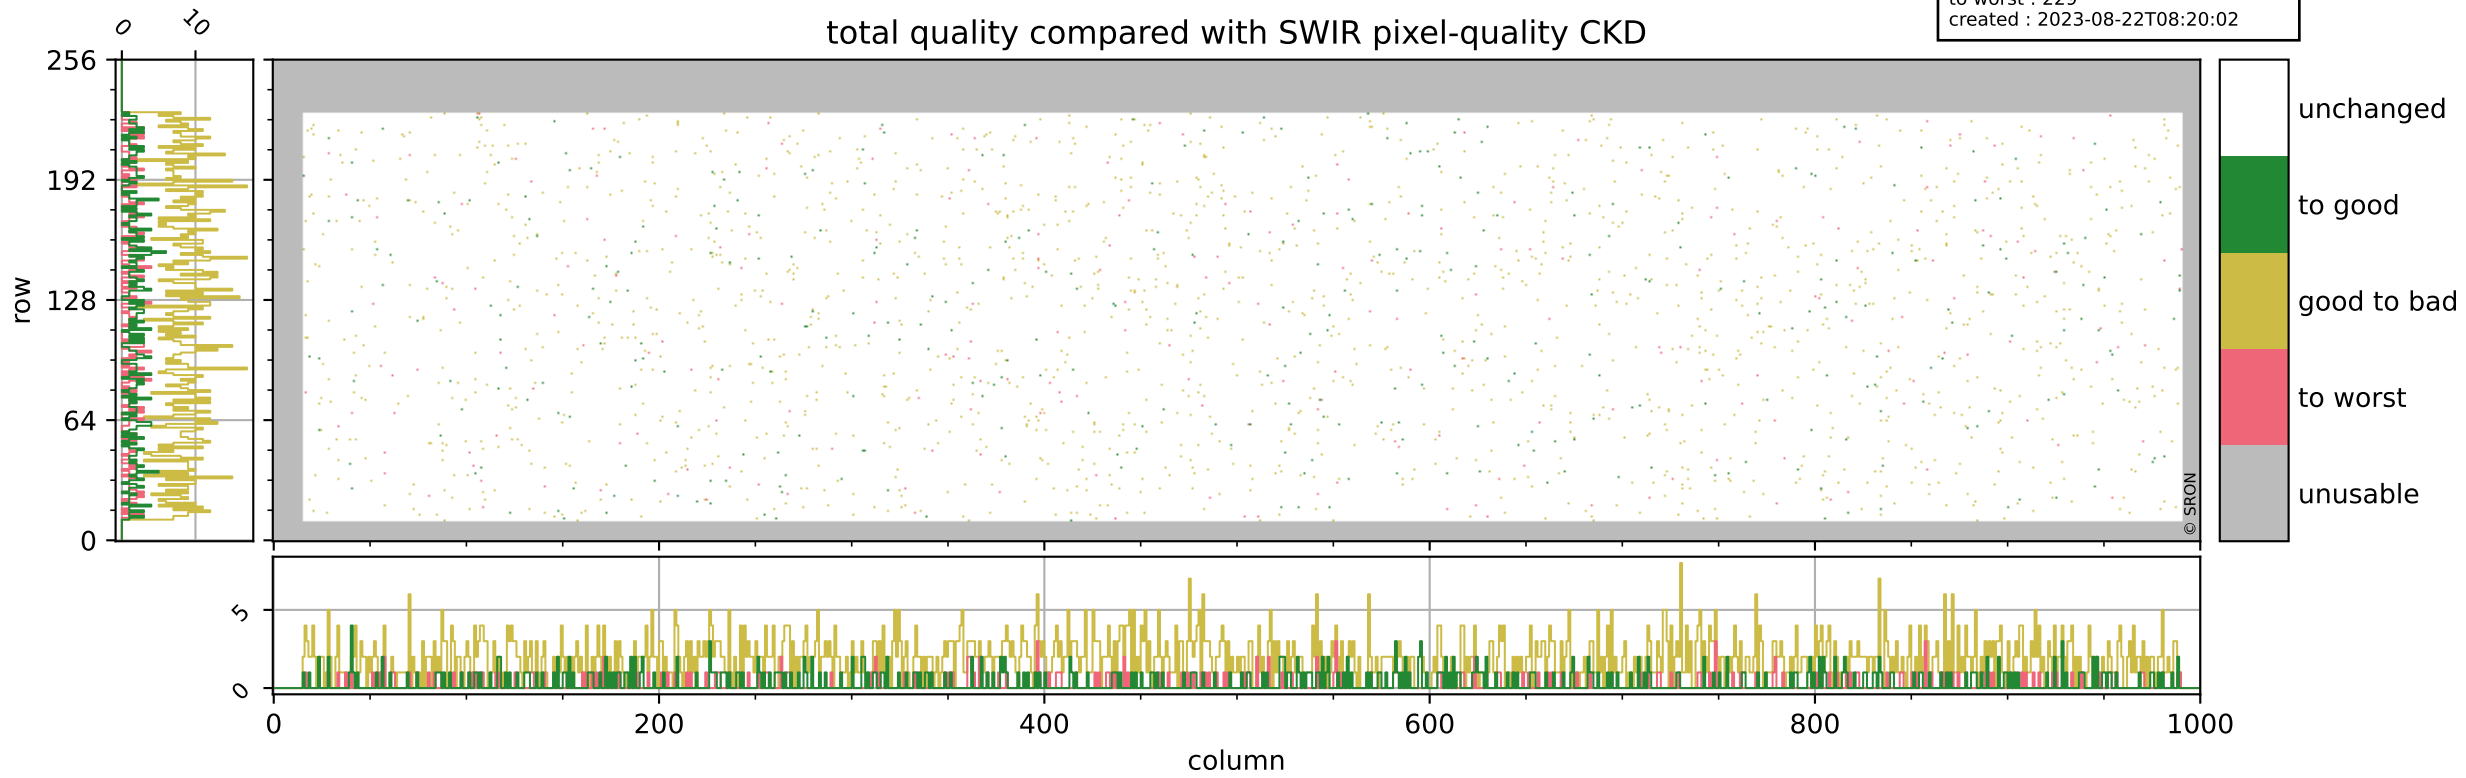

Tropomi SWIR pixel quality (official)

orbits : 19 in [17932, 17977]
coverage : 2021-03-30 / 2021-04-02
bad (quality < 0.8) : 292
worst (quality < 0.1) : 115
created : 2023-08-22T08:20:02

Tropomi SWIR pixel quality (official)

orbits : 19 in [17932, 17977]
coverage : 2021-03-30 / 2021-04-02
bad (quality < 0.8) : 3473
worst (quality < 0.1) : 357
created : 2023-08-22T08:20:02

pixel-quality map (noise average)

Tropomi SWIR pixel quality (official)

orbits : 19 in [17932, 17977]
coverage : 2021-03-30 / 2021-04-02
to good : 358
good to bad : 1620
to worst : 229
created : 2023-08-22T08:20:02

total quality compared with SWIR pixel-quality CKD

Tropomi SWIR pixel quality (official)

orbits : 19 in [17932, 17977]
coverage : 2021-03-30 / 2021-04-02
created : 2023-08-22T08:20:02

Histograms of pixel-quality

Tropomi SWIR pixel quality (official) ground-tracks of Sentinel-5P

orbits : 19 in [17932, 17977]
coverage : 2021-03-30 / 2021-04-02
created : 2023-08-22T08:20:03