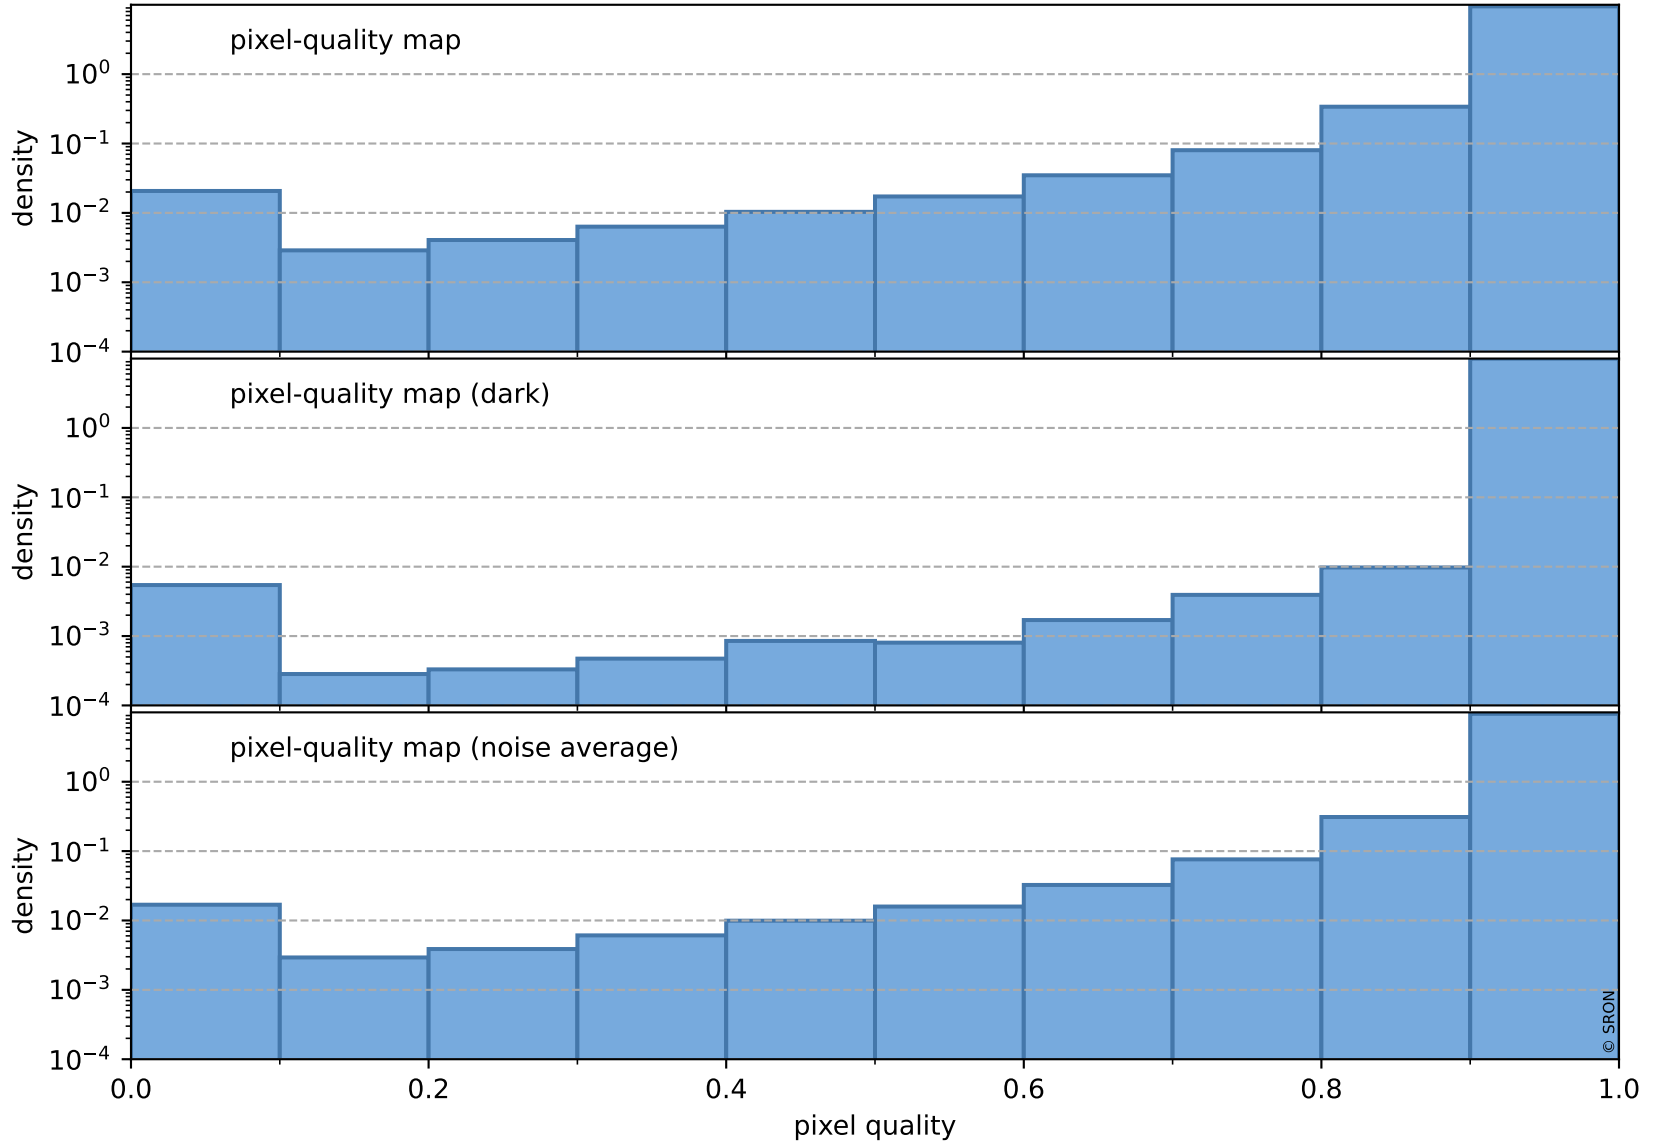

orbits : 19 in [17932, 17977]
coverage : 2021-03-30 / 2021-04-02
to good : 358
good to bad : 1620
to worst : 229
created : 2023-08-22T08:20:02

total quality compared with SWIR pixel-quality CKD

Tropomi SWIR pixel quality (official)

orbits : 19 in [17932, 17977]
coverage : 2021-03-30 / 2021-04-02
created : 2023-08-22T08:20:02

Histograms of pixel-quality

Tropomi SWIR pixel quality (official) ground-tracks of Sentinel-5P

orbits : 19 in [17932, 17977]
coverage : 2021-03-30 / 2021-04-02
created : 2023-08-22T08:20:03

Tropomi SWIR pixel quality (official)

orbits : [2827, 17977]
coverage : 2018-04-30 / 2021-04-02
created : 2023-08-22T08:20:03

trend of pixel quality & temperatures