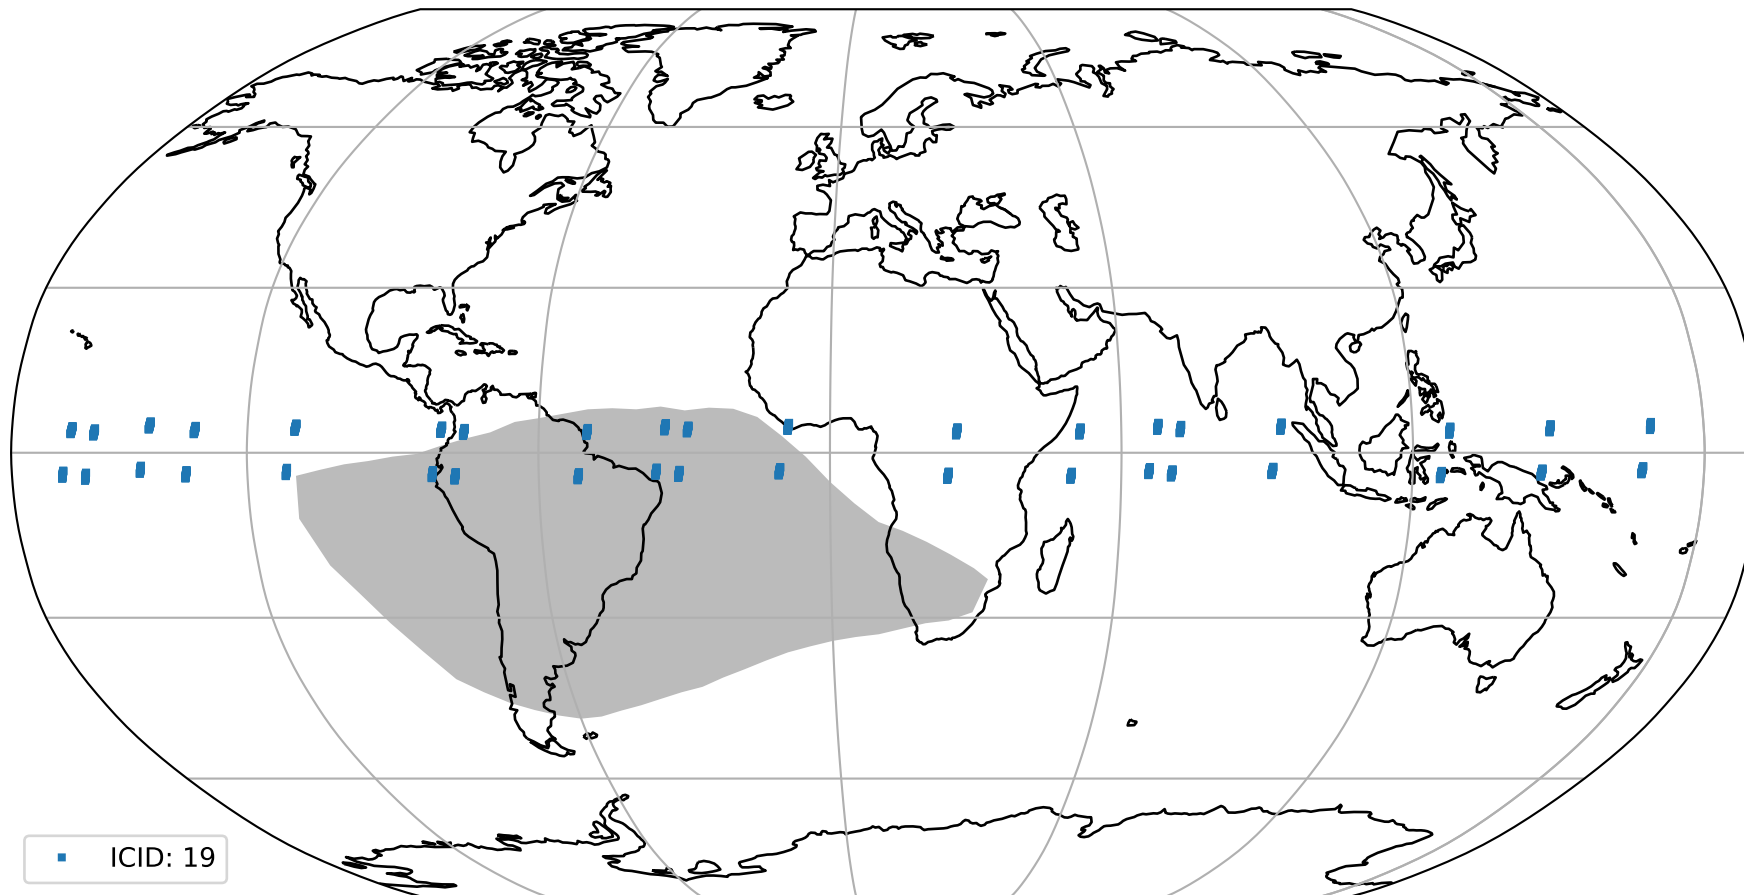

orbits : 19 in [17932, 17977]
coverage : 2021-03-30 / 2021-04-02
bad (quality < 0.8) : 3473
worst (quality < 0.1) : 357
created : 2023-08-22T08:20:02

pixel-quality map (noise average)

Tropomi SWIR pixel quality (official)

orbits : 19 in [17932, 17977]
coverage : 2021-03-30 / 2021-04-02
to good : 358
good to bad : 1620
to worst : 229
created : 2023-08-22T08:20:02

total quality compared with SWIR pixel-quality CKD

Tropomi SWIR pixel quality (official)

orbits : 19 in [17932, 17977]
coverage : 2021-03-30 / 2021-04-02
created : 2023-08-22T08:20:02

Histograms of pixel-quality

Tropomi SWIR pixel quality (official) ground-tracks of Sentinel-5P

orbits : 19 in [17932, 17977]
coverage : 2021-03-30 / 2021-04-02
created : 2023-08-22T08:20:03

Tropomi SWIR pixel quality (official)

orbits : [2827, 17977]
coverage : 2018-04-30 / 2021-04-02
created : 2023-08-22T08:20:03

trend of pixel quality & temperatures