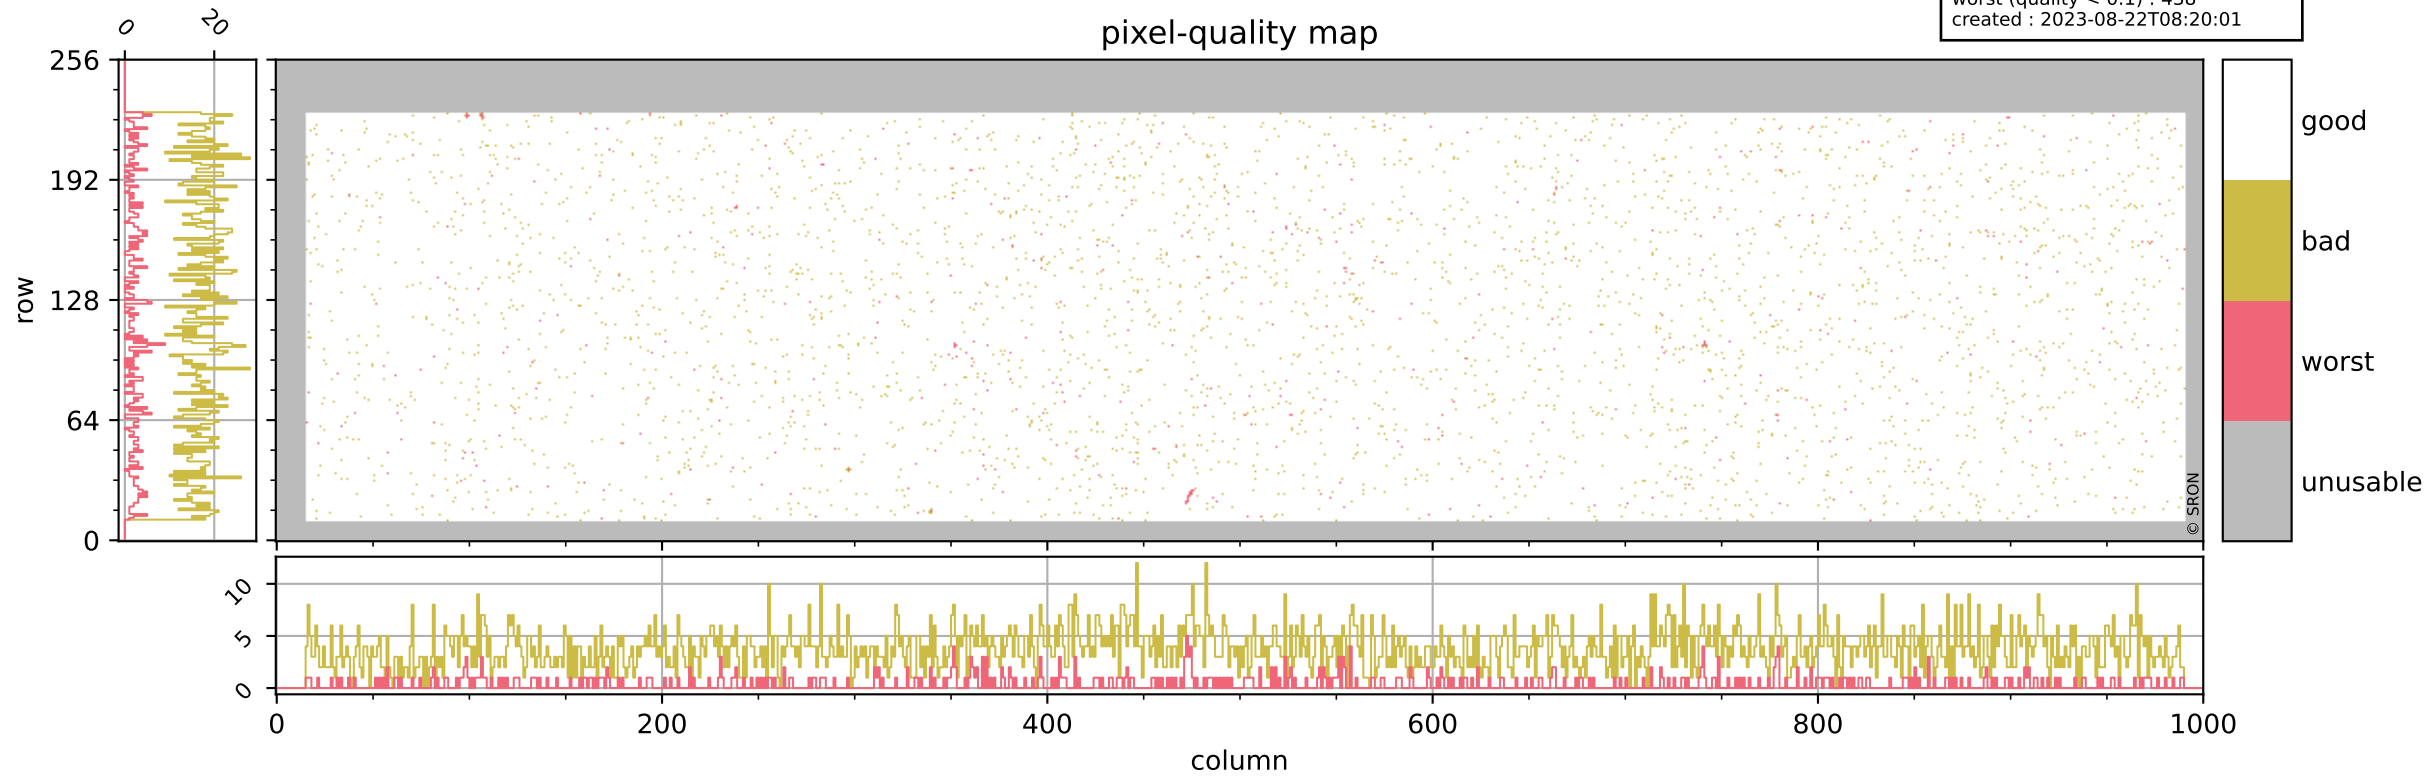

Tropomi SWIR pixel quality (official)

orbits : 19 in [17932, 17977]
coverage : 2021-03-30 / 2021-04-02
bad (quality < 0.8) : 3735
worst (quality < 0.1) : 438
created : 2023-08-22T08:20:01

pixel-quality map

Tropomi SWIR pixel quality (official)

orbits : 19 in [17932, 17977]
coverage : 2021-03-30 / 2021-04-02
bad (quality < 0.8) : 292
worst (quality < 0.1) : 115
created : 2023-08-22T08:20:02

Tropomi SWIR pixel quality (official)

orbits : 19 in [17932, 17977]
coverage : 2021-03-30 / 2021-04-02
bad (quality < 0.8) : 3473
worst (quality < 0.1) : 357
created : 2023-08-22T08:20:02

pixel-quality map (noise average)

Tropomi SWIR pixel quality (official)

orbits : 19 in [17932, 17977]
coverage : 2021-03-30 / 2021-04-02
created : 2023-08-22T08:20:02

Histograms of pixel-quality

Tropomi SWIR pixel quality (official) ground-tracks of Sentinel-5P

orbits : 19 in [17932, 17977]
coverage : 2021-03-30 / 2021-04-02
created : 2023-08-22T08:20:03