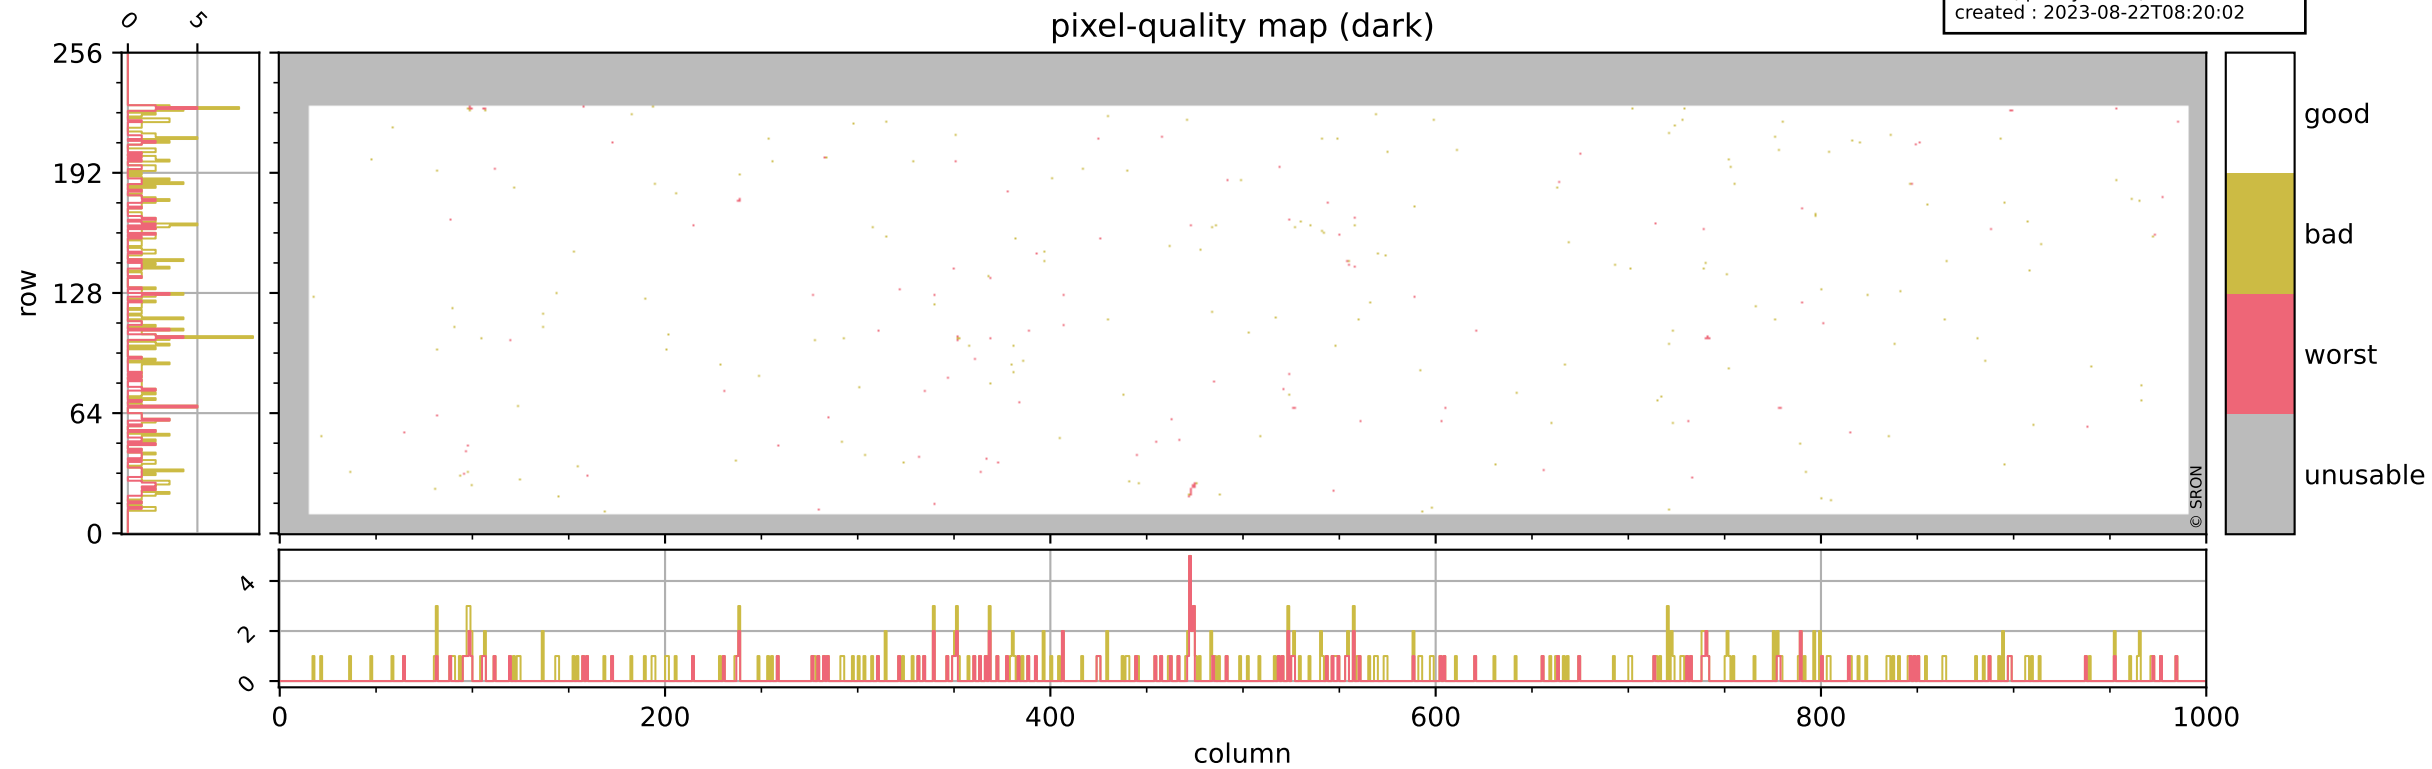

Tropomi SWIR pixel quality (official)

orbits : 19 in [17932, 17977]
coverage : 2021-03-30 / 2021-04-02
bad (quality < 0.8) : 3735
worst (quality < 0.1) : 438
created : 2023-08-22T08:20:01

pixel-quality map

Tropomi SWIR pixel quality (official)

orbits : 19 in [17932, 17977]
coverage : 2021-03-30 / 2021-04-02
bad (quality < 0.8) : 292
worst (quality < 0.1) : 115
created : 2023-08-22T08:20:02

Tropomi SWIR pixel quality (official)

orbits : 19 in [17932, 17977]
coverage : 2021-03-30 / 2021-04-02
bad (quality < 0.8) : 3473
worst (quality < 0.1) : 357
created : 2023-08-22T08:20:02

pixel-quality map (noise average)

Tropomi SWIR pixel quality (official)

orbits : 19 in [17932, 17977]
coverage : 2021-03-30 / 2021-04-02
to good : 358
good to bad : 1620
to worst : 229
created : 2023-08-22T08:20:02

total quality compared with SWIR pixel-quality CKD

Tropomi SWIR pixel quality (official)