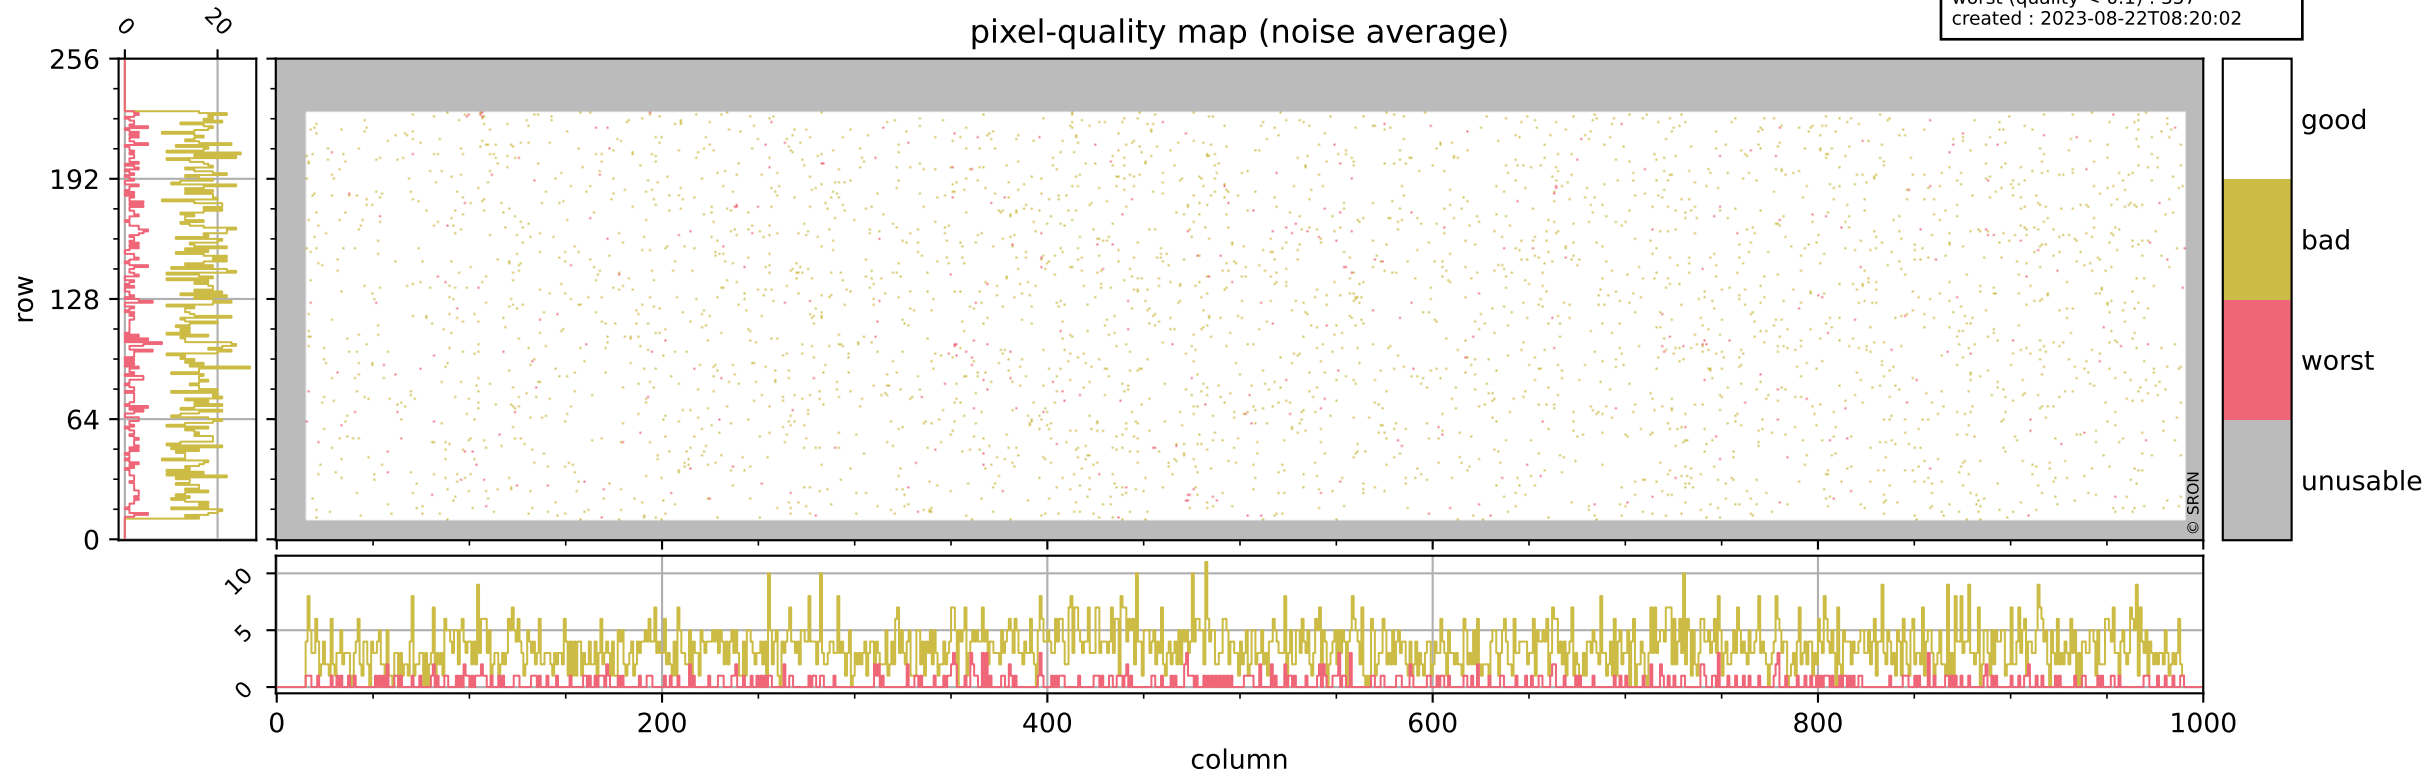

Tropomi SWIR pixel quality (official)

orbits : 19 in [17932, 17977]
coverage : 2021-03-30 / 2021-04-02
bad (quality < 0.8) : 292
worst (quality < 0.1) : 115
created : 2023-08-22T08:20:02

Tropomi SWIR pixel quality (official)

orbits : 19 in [17932, 17977]
coverage : 2021-03-30 / 2021-04-02
bad (quality < 0.8) : 3473
worst (quality < 0.1) : 357
created : 2023-08-22T08:20:02

pixel-quality map (noise average)

Tropomi SWIR pixel quality (official)

orbits : 19 in [17932, 17977]
coverage : 2021-03-30 / 2021-04-02
to good : 358
good to bad : 1620
to worst : 229
created : 2023-08-22T08:20:02

total quality compared with SWIR pixel-quality CKD

Tropomi SWIR pixel quality (official)

orbits : 19 in [17932, 17977]
coverage : 2021-03-30 / 2021-04-02
created : 2023-08-22T08:20:02

Histograms of pixel-quality

Tropomi SWIR pixel quality (official) ground-tracks of Sentinel-5P

orbits : 19 in [17932, 17977]
coverage : 2021-03-30 / 2021-04-02
created : 2023-08-22T08:20:03