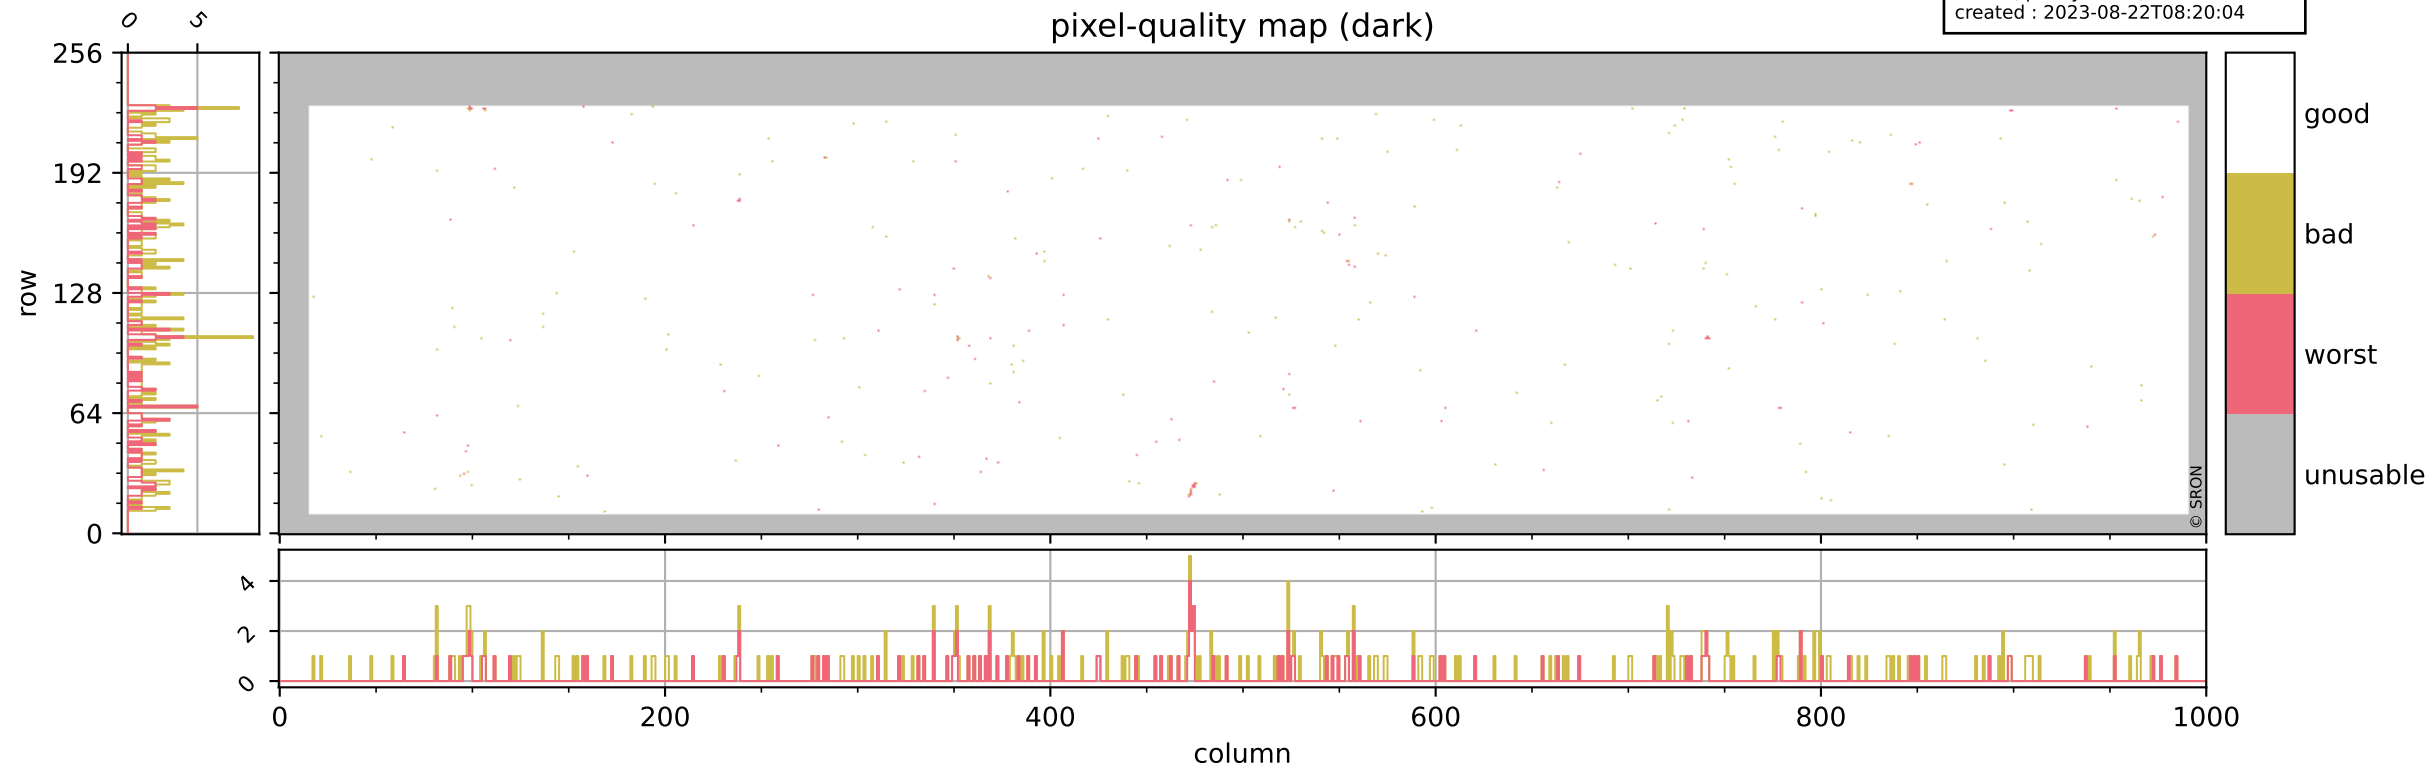

Tropomi SWIR pixel quality (official)

orbits : 18 in [17947, 17992]
coverage : 2021-03-31 / 2021-04-03
bad (quality < 0.8) : 3699
worst (quality < 0.1) : 434
created : 2023-08-22T08:20:04

pixel-quality map

Tropomi SWIR pixel quality (official)

orbits : 18 in [17947, 17992]
coverage : 2021-03-31 / 2021-04-03
bad (quality < 0.8) : 294
worst (quality < 0.1) : 115
created : 2023-08-22T08:20:04

Tropomi SWIR pixel quality (official)

orbits : 18 in [17947, 17992]
coverage : 2021-03-31 / 2021-04-03
bad (quality < 0.8) : 3441
worst (quality < 0.1) : 353
created : 2023-08-22T08:20:04

pixel-quality map (noise average)

Tropomi SWIR pixel quality (official)

orbits : 18 in [17947, 17992]
coverage : 2021-03-31 / 2021-04-03
created : 2023-08-22T08:20:05

Histograms of pixel-quality

Tropomi SWIR pixel quality (official) ground-tracks of Sentinel-5P

orbits : 18 in [17947, 17992]
coverage : 2021-03-31 / 2021-04-03
created : 2023-08-22T08:20:05