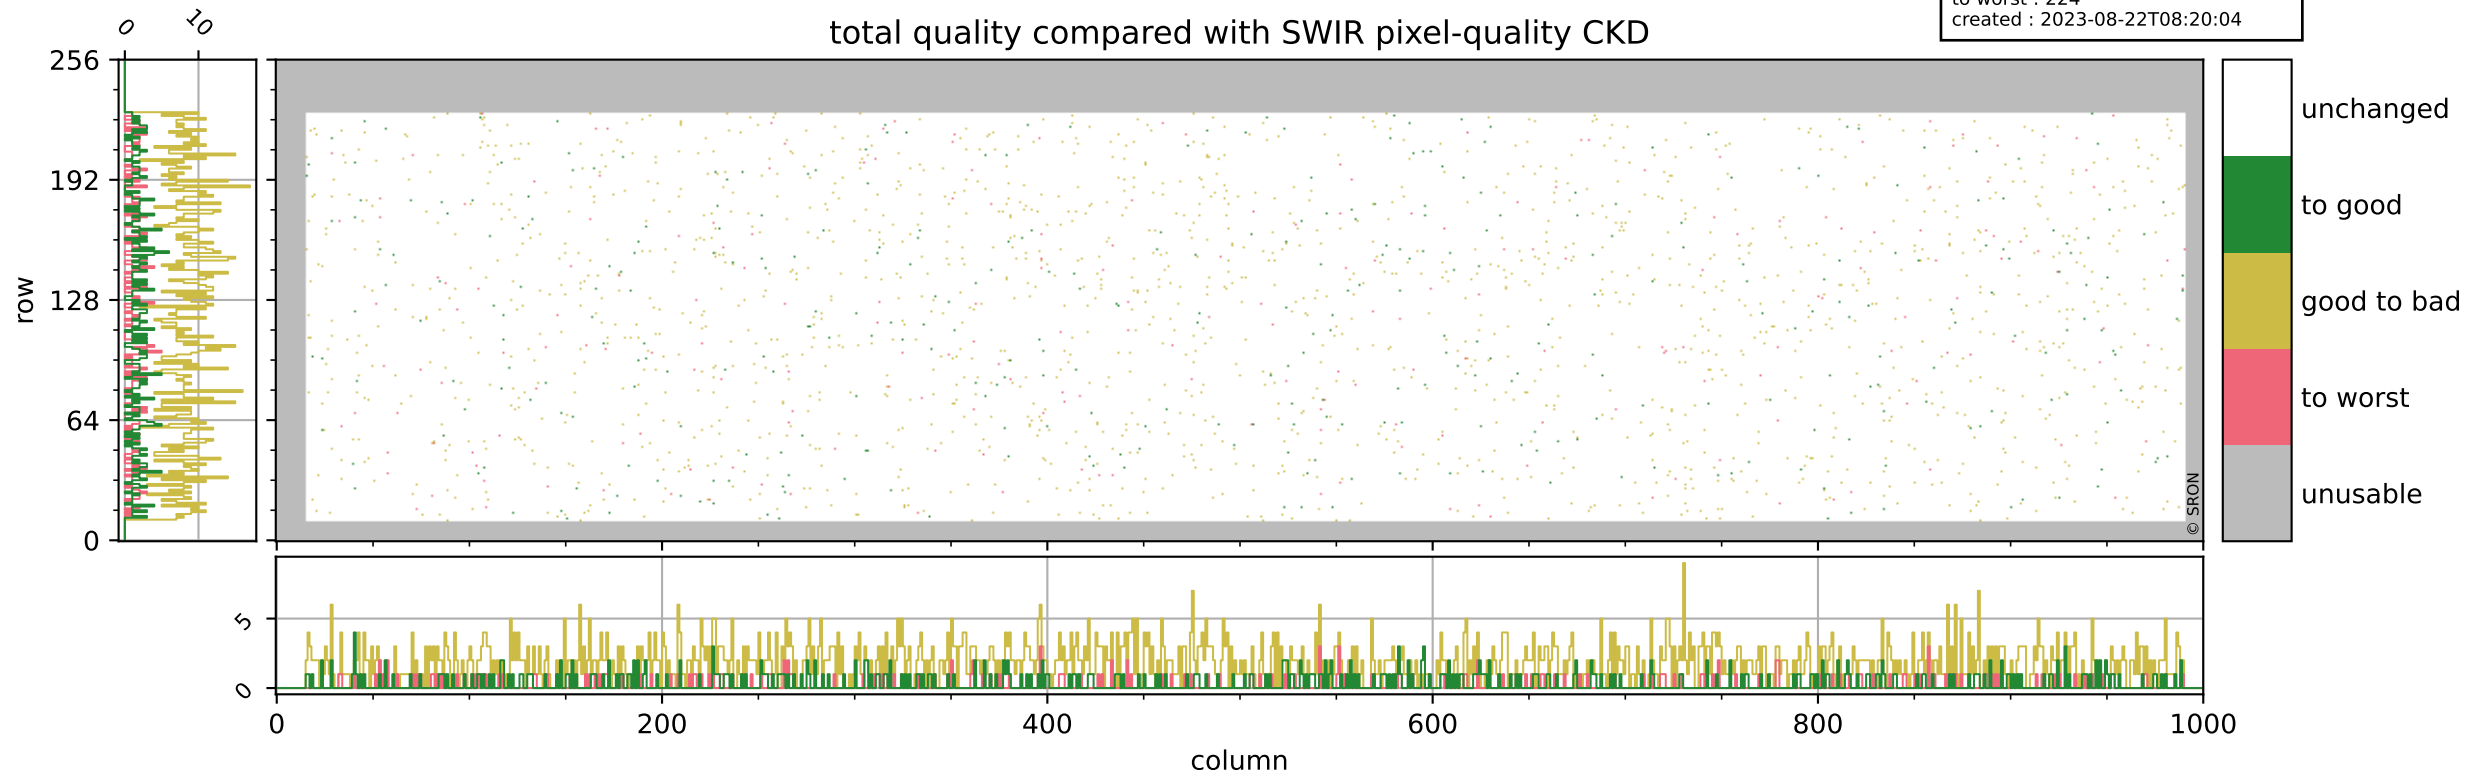

Tropomi SWIR pixel quality (official)

orbits : 18 in [17947, 17992]
coverage : 2021-03-31 / 2021-04-03
bad (quality < 0.8) : 294
worst (quality < 0.1) : 115
created : 2023-08-22T08:20:04

Tropomi SWIR pixel quality (official)

orbits : 18 in [17947, 17992]
coverage : 2021-03-31 / 2021-04-03
bad (quality < 0.8) : 3441
worst (quality < 0.1) : 353
created : 2023-08-22T08:20:04

pixel-quality map (noise average)

Tropomi SWIR pixel quality (official)

orbits : 18 in [17947, 17992]
coverage : 2021-03-31 / 2021-04-03
to good : 362
good to bad : 1590
to worst : 224
created : 2023-08-22T08:20:04

total quality compared with SWIR pixel-quality CKD

Tropomi SWIR pixel quality (official)

orbits : 18 in [17947, 17992]
coverage : 2021-03-31 / 2021-04-03
created : 2023-08-22T08:20:05

Histograms of pixel-quality

Tropomi SWIR pixel quality (official) ground-tracks of Sentinel-5P

orbits : 18 in [17947, 17992]
coverage : 2021-03-31 / 2021-04-03
created : 2023-08-22T08:20:05