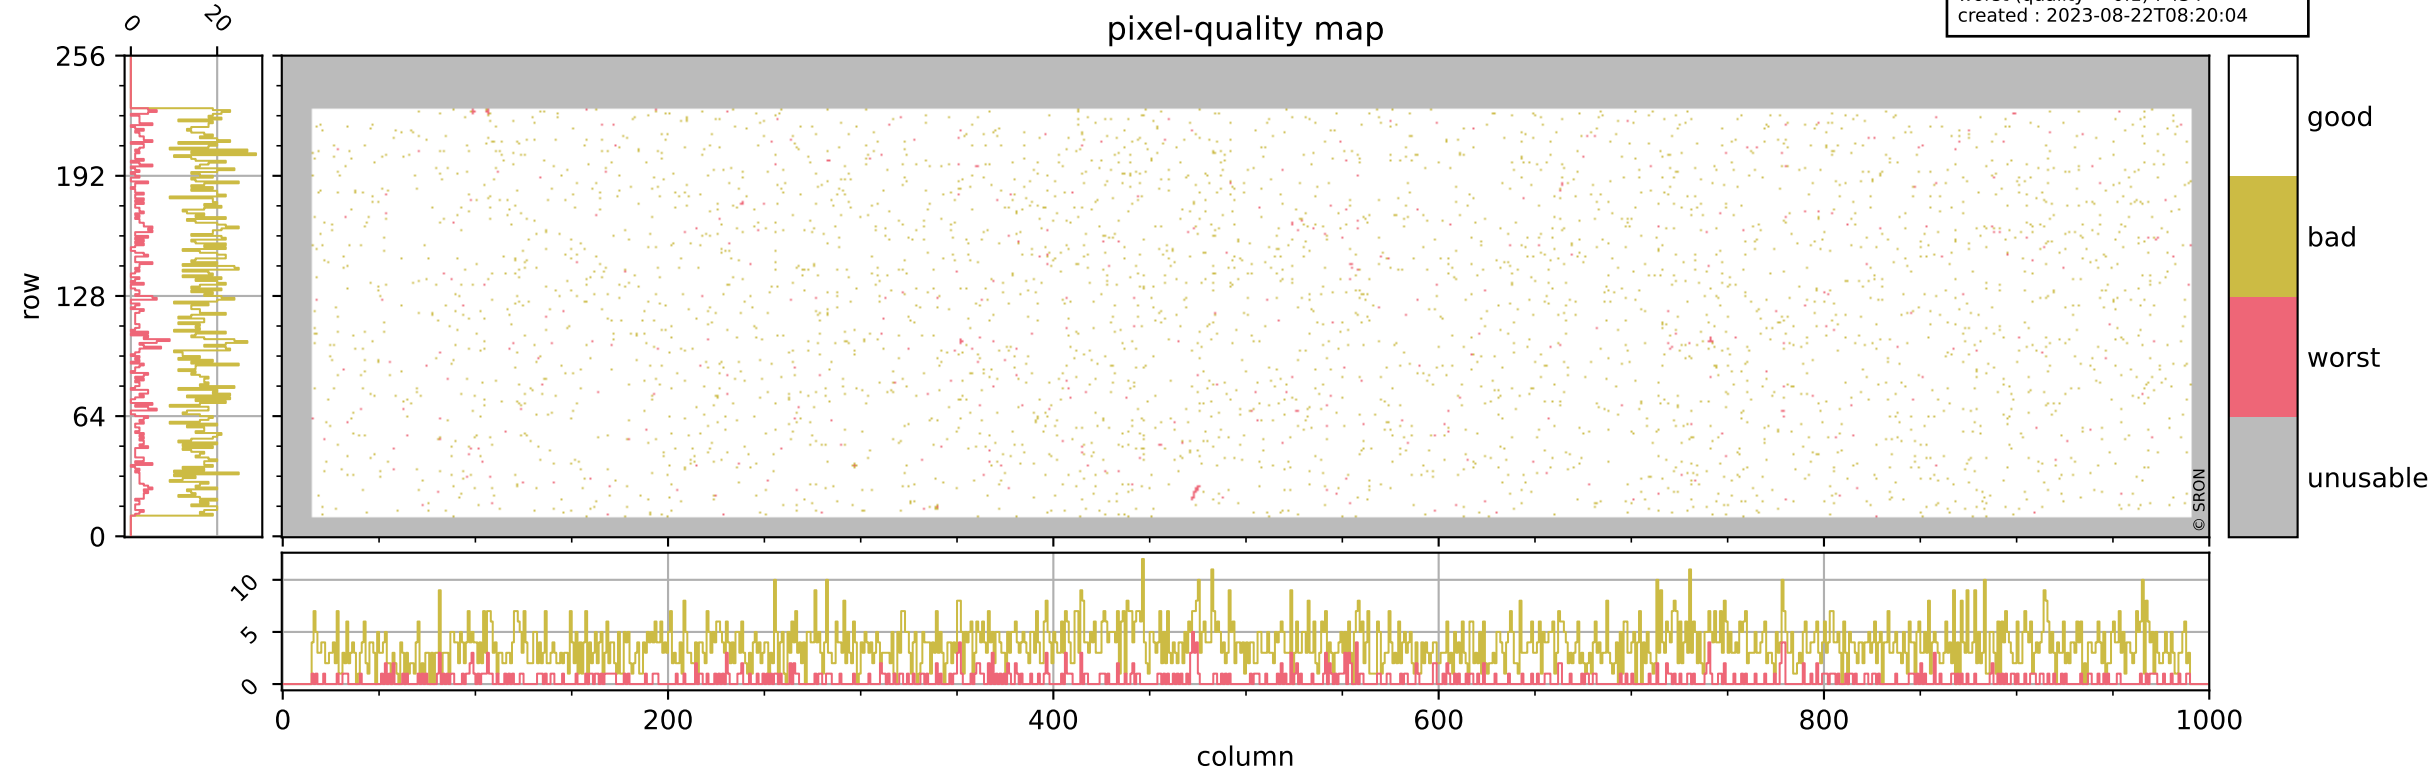

Tropomi SWIR pixel quality (official)

orbits : 18 in [17947, 17992]
coverage : 2021-03-31 / 2021-04-03
bad (quality < 0.8) : 3699
worst (quality < 0.1) : 434
created : 2023-08-22T08:20:04

pixel-quality map

Tropomi SWIR pixel quality (official)

orbits : 18 in [17947, 17992]
coverage : 2021-03-31 / 2021-04-03
bad (quality < 0.8) : 294
worst (quality < 0.1) : 115
created : 2023-08-22T08:20:04

Tropomi SWIR pixel quality (official)

orbits : 18 in [17947, 17992]
coverage : 2021-03-31 / 2021-04-03
bad (quality < 0.8) : 3441
worst (quality < 0.1) : 353
created : 2023-08-22T08:20:04

pixel-quality map (noise average)

Tropomi SWIR pixel quality (official)

orbits : 18 in [17947, 17992]
coverage : 2021-03-31 / 2021-04-03
created : 2023-08-22T08:20:05

Histograms of pixel-quality

Tropomi SWIR pixel quality (official) ground-tracks of Sentinel-5P

orbits : 18 in [17947, 17992]
coverage : 2021-03-31 / 2021-04-03
created : 2023-08-22T08:20:05