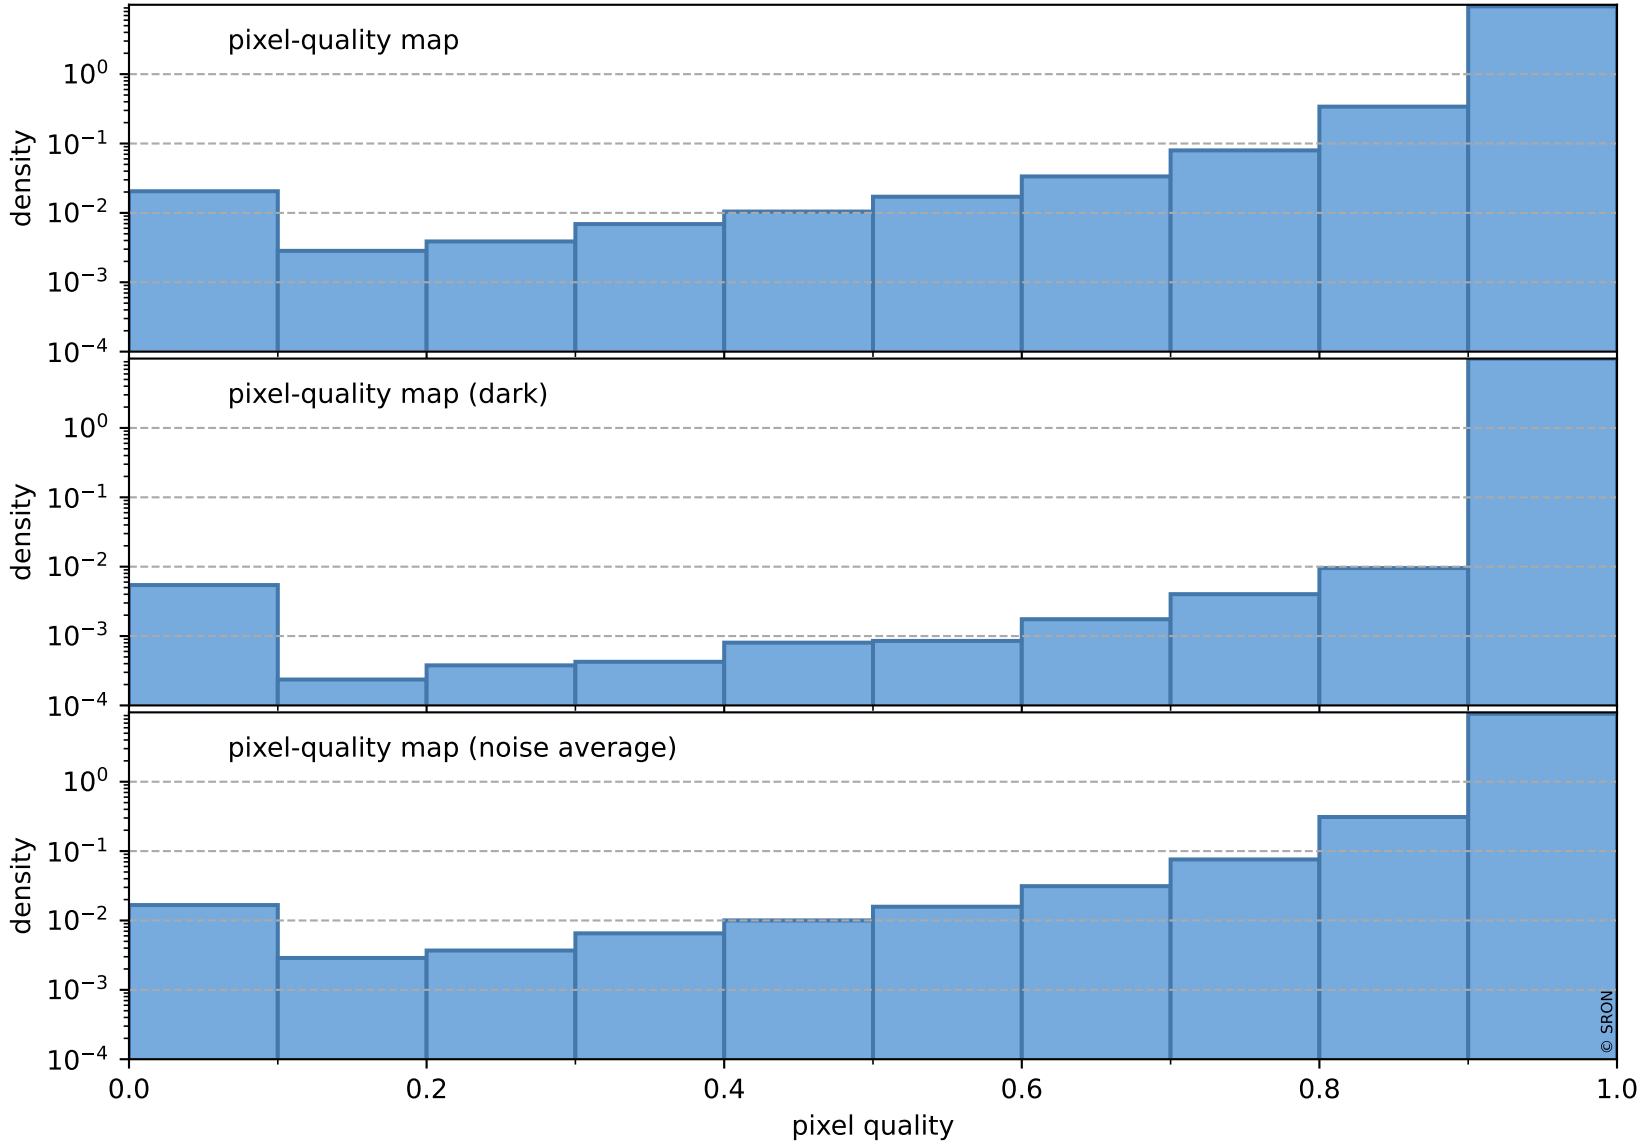

orbits : 18 in [17947, 17992]
coverage : 2021-03-31 / 2021-04-03
to good : 362
good to bad : 1590
to worst : 224
created : 2023-08-22T08:20:04

total quality compared with SWIR pixel-quality CKD

Tropomi SWIR pixel quality (official)

orbits : 18 in [17947, 17992]
coverage : 2021-03-31 / 2021-04-03
created : 2023-08-22T08:20:05

Histograms of pixel-quality

Tropomi SWIR pixel quality (official) ground-tracks of Sentinel-5P

orbits : 18 in [17947, 17992]
coverage : 2021-03-31 / 2021-04-03
created : 2023-08-22T08:20:05

Tropomi SWIR pixel quality (official)

orbits : [2827, 17992]
coverage : 2018-04-30 / 2021-04-03
created : 2023-08-22T08:20:05

trend of pixel quality & temperatures