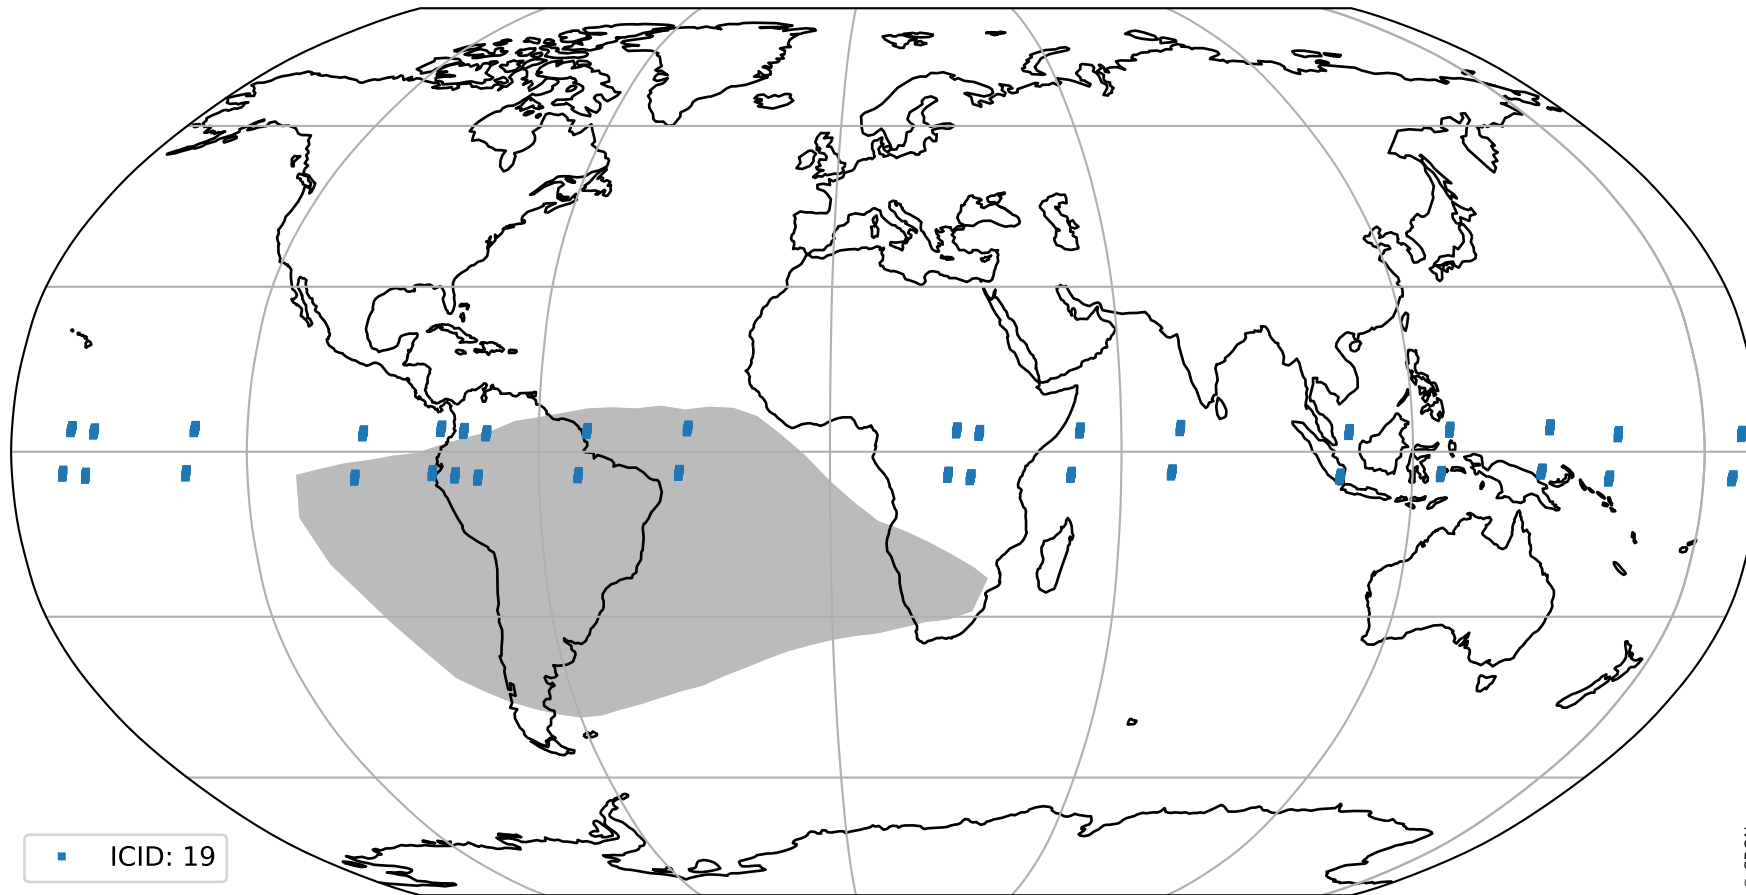

orbits : 18 in [17947, 17992]
coverage : 2021-03-31 / 2021-04-03
bad (quality < 0.8) : 3441
worst (quality < 0.1) : 353
created : 2023-08-22T08:20:04

pixel-quality map (noise average)

Tropomi SWIR pixel quality (official)

orbits : 18 in [17947, 17992]
coverage : 2021-03-31 / 2021-04-03
to good : 362
good to bad : 1590
to worst : 224
created : 2023-08-22T08:20:04

total quality compared with SWIR pixel-quality CKD

Tropomi SWIR pixel quality (official)

orbits : 18 in [17947, 17992]
coverage : 2021-03-31 / 2021-04-03
created : 2023-08-22T08:20:05

Histograms of pixel-quality

Tropomi SWIR pixel quality (official) ground-tracks of Sentinel-5P

orbits : 18 in [17947, 17992]
coverage : 2021-03-31 / 2021-04-03
created : 2023-08-22T08:20:05

Tropomi SWIR pixel quality (official)

orbits : [2827, 17992]
coverage : 2018-04-30 / 2021-04-03
created : 2023-08-22T08:20:05

trend of pixel quality & temperatures