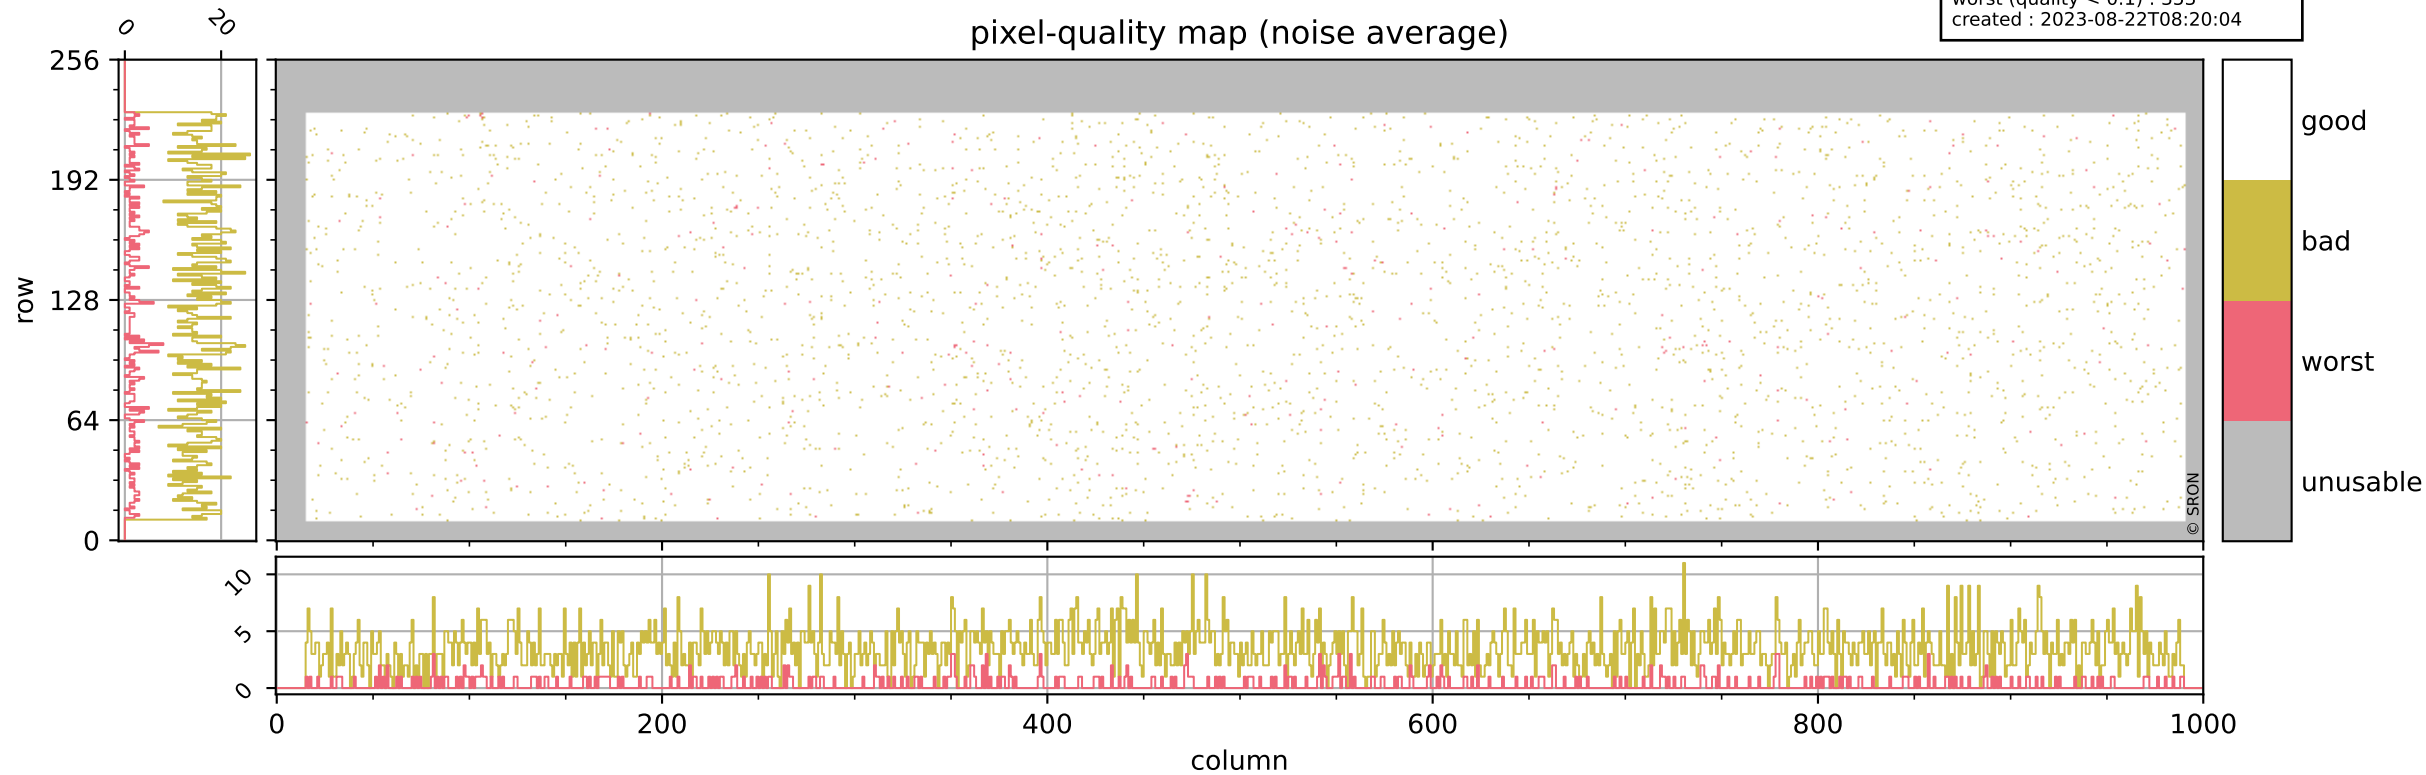

Tropomi SWIR pixel quality (official)

orbits : 18 in [17947, 17992]
coverage : 2021-03-31 / 2021-04-03
bad (quality < 0.8) : 294
worst (quality < 0.1) : 115
created : 2023-08-22T08:20:04

Tropomi SWIR pixel quality (official)

orbits : 18 in [17947, 17992]
coverage : 2021-03-31 / 2021-04-03
bad (quality < 0.8) : 3441
worst (quality < 0.1) : 353
created : 2023-08-22T08:20:04

pixel-quality map (noise average)

Tropomi SWIR pixel quality (official)

orbits : 18 in [17947, 17992]
coverage : 2021-03-31 / 2021-04-03
to good : 362
good to bad : 1590
to worst : 224
created : 2023-08-22T08:20:04

total quality compared with SWIR pixel-quality CKD

Tropomi SWIR pixel quality (official)

orbits : 18 in [17947, 17992]
coverage : 2021-03-31 / 2021-04-03
created : 2023-08-22T08:20:05

Histograms of pixel-quality

Tropomi SWIR pixel quality (official) ground-tracks of Sentinel-5P

orbits : 18 in [17947, 17992]
coverage : 2021-03-31 / 2021-04-03
created : 2023-08-22T08:20:05