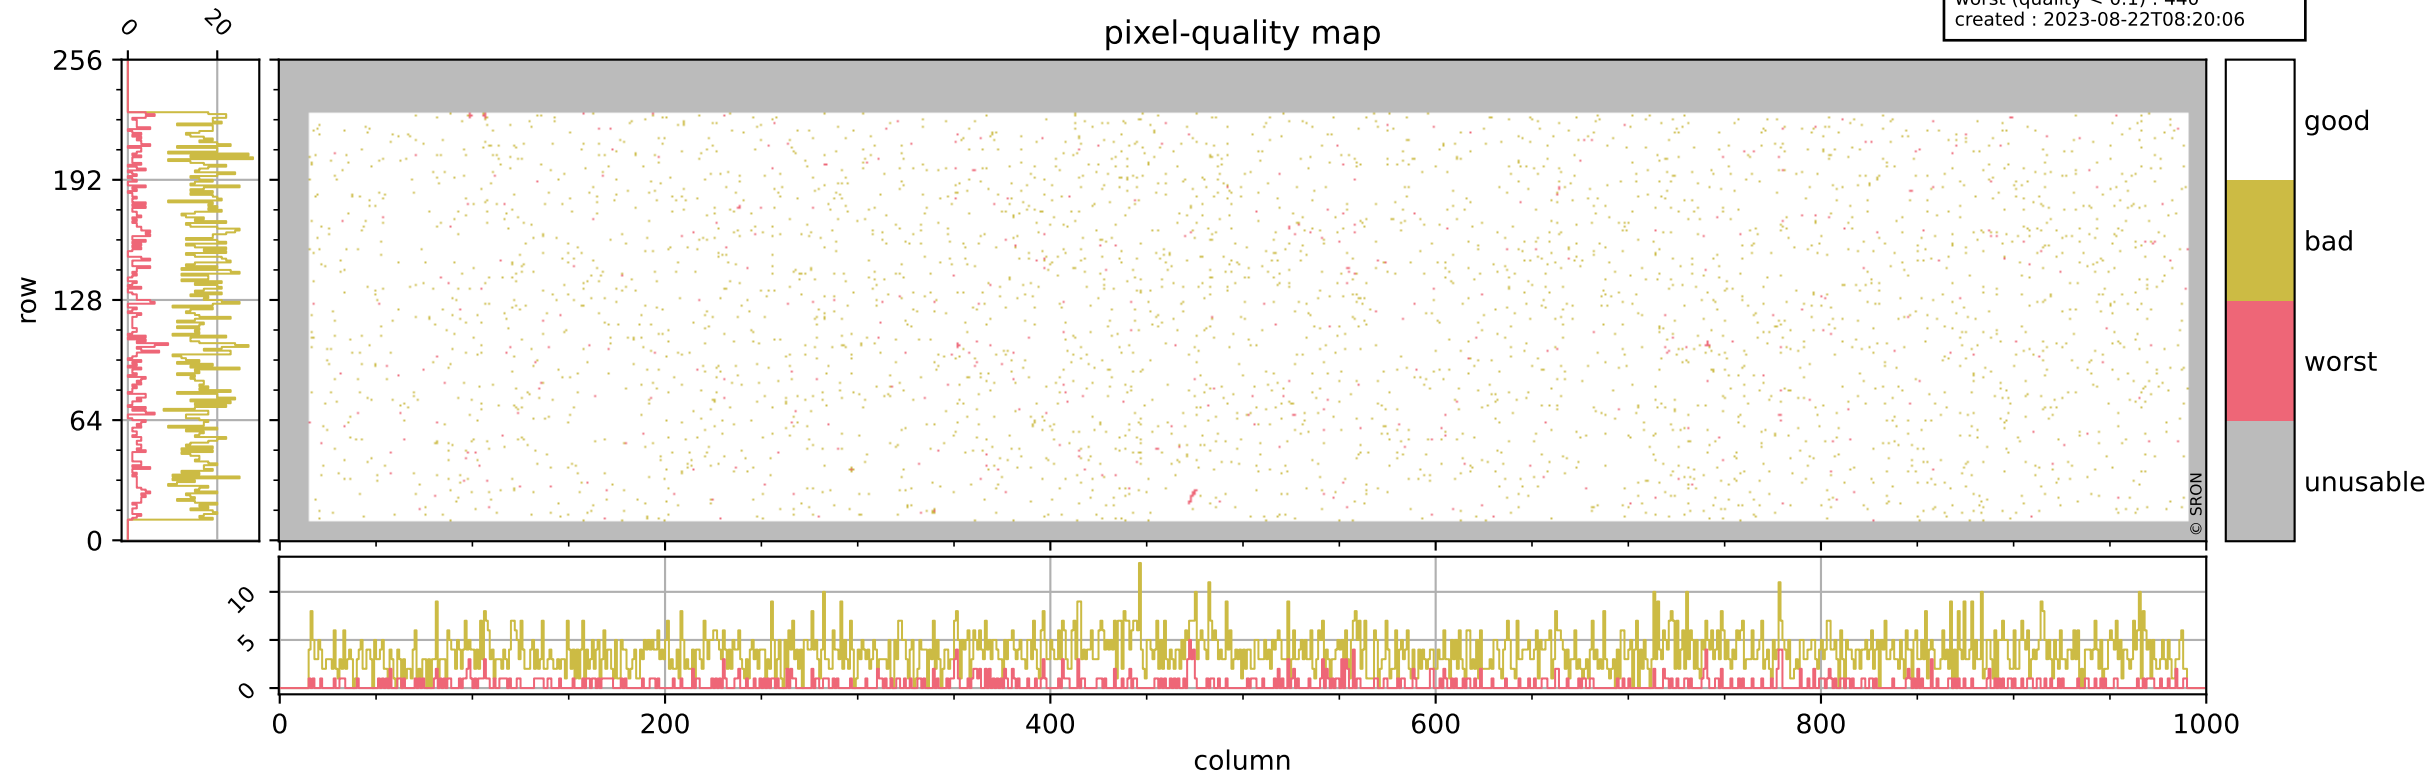

Tropomi SWIR pixel quality (official)

orbits : 19 in [17962, 18007]
coverage : 2021-04-01 / 2021-04-04
bad (quality < 0.8) : 3691
worst (quality < 0.1) : 440
created : 2023-08-22T08:20:06

pixel-quality map

Tropomi SWIR pixel quality (official)

orbits : 19 in [17962, 18007]
coverage : 2021-04-01 / 2021-04-04
bad (quality < 0.8) : 291
worst (quality < 0.1) : 114
created : 2023-08-22T08:20:06

pixel-quality map (dark)

Tropomi SWIR pixel quality (official)

orbits : 19 in [17962, 18007]
coverage : 2021-04-01 / 2021-04-04
bad (quality < 0.8) : 3431
worst (quality < 0.1) : 360
created : 2023-08-22T08:20:06

pixel-quality map (noise average)

Tropomi SWIR pixel quality (official)

orbits : 19 in [17962, 18007]
coverage : 2021-04-01 / 2021-04-04
to good : 365
good to bad : 1581
to worst : 231
created : 2023-08-22T08:20:07

total quality compared with SWIR pixel-quality CKD