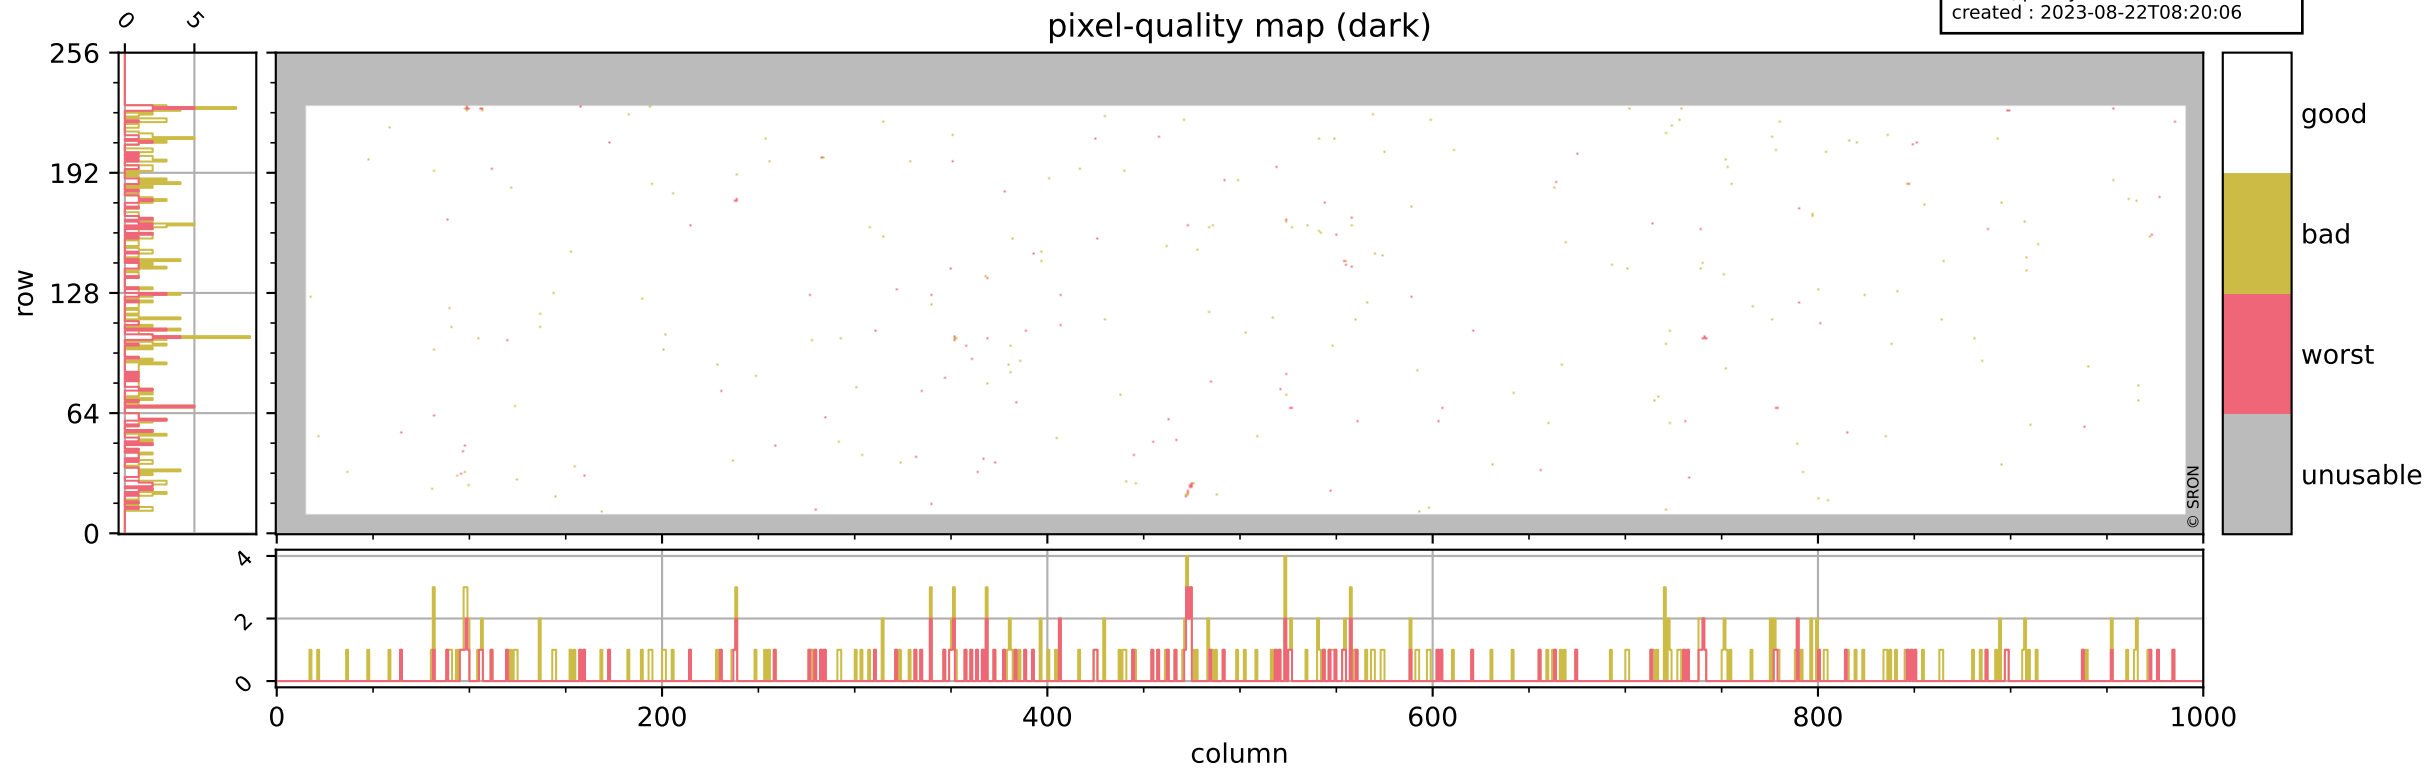

Tropomi SWIR pixel quality (official)

orbits : 19 in [17962, 18007]
coverage : 2021-04-01 / 2021-04-04
bad (quality < 0.8) : 3691
worst (quality < 0.1) : 440
created : 2023-08-22T08:20:06

pixel-quality map

Tropomi SWIR pixel quality (official)

orbits : 19 in [17962, 18007]
coverage : 2021-04-01 / 2021-04-04
bad (quality < 0.8) : 291
worst (quality < 0.1) : 114
created : 2023-08-22T08:20:06

pixel-quality map (dark)

Tropomi SWIR pixel quality (official)

orbits : 19 in [17962, 18007]
coverage : 2021-04-01 / 2021-04-04
bad (quality < 0.8) : 3431
worst (quality < 0.1) : 360
created : 2023-08-22T08:20:06

pixel-quality map (noise average)

Tropomi SWIR pixel quality (official)

orbits : 19 in [17962, 18007]
coverage : 2021-04-01 / 2021-04-04
to good : 365
good to bad : 1581
to worst : 231
created : 2023-08-22T08:20:07

total quality compared with SWIR pixel-quality CKD