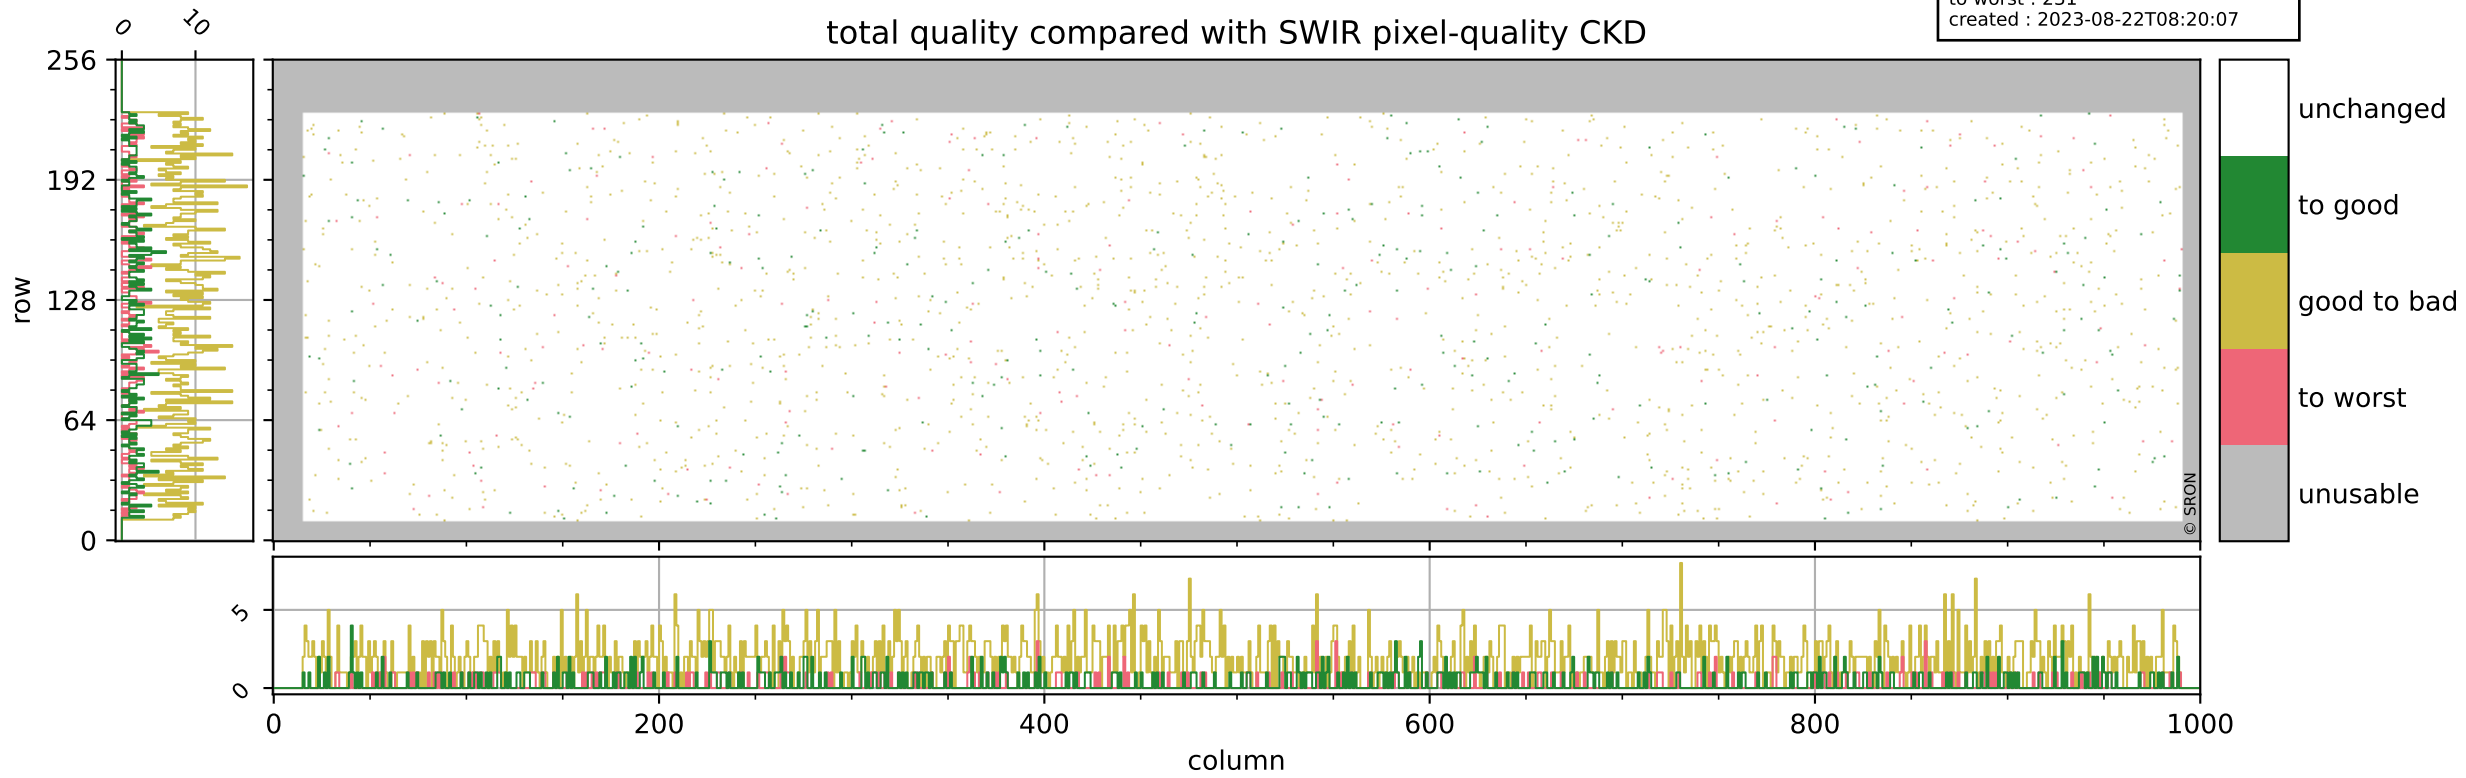

Tropomi SWIR pixel quality (official)

orbits : 19 in [17962, 18007]
coverage : 2021-04-01 / 2021-04-04
bad (quality < 0.8) : 3431
worst (quality < 0.1) : 360
created : 2023-08-22T08:20:06

pixel-quality map (noise average)

Tropomi SWIR pixel quality (official)

orbits : 19 in [17962, 18007]
coverage : 2021-04-01 / 2021-04-04
to good : 365
good to bad : 1581
to worst : 231
created : 2023-08-22T08:20:07

total quality compared with SWIR pixel-quality CKD

256
192
128
64
0

5
0

0 200 400 600 800 1000

Tropomi SWIR pixel quality (official)

orbits : 19 in [17962, 18007]
coverage : 2021-04-01 / 2021-04-04
created : 2023-08-22T08:20:07

Histograms of pixel-quality

Tropomi SWIR pixel quality (official) ground-tracks of Sentinel-5P

orbits : 19 in [17962, 18007]
coverage : 2021-04-01 / 2021-04-04
created : 2023-08-22T08:20:07

Tropomi SWIR pixel quality (official)

orbits : [2827, 18007]
coverage : 2018-04-30 / 2021-04-04
created : 2023-08-22T08:20:08