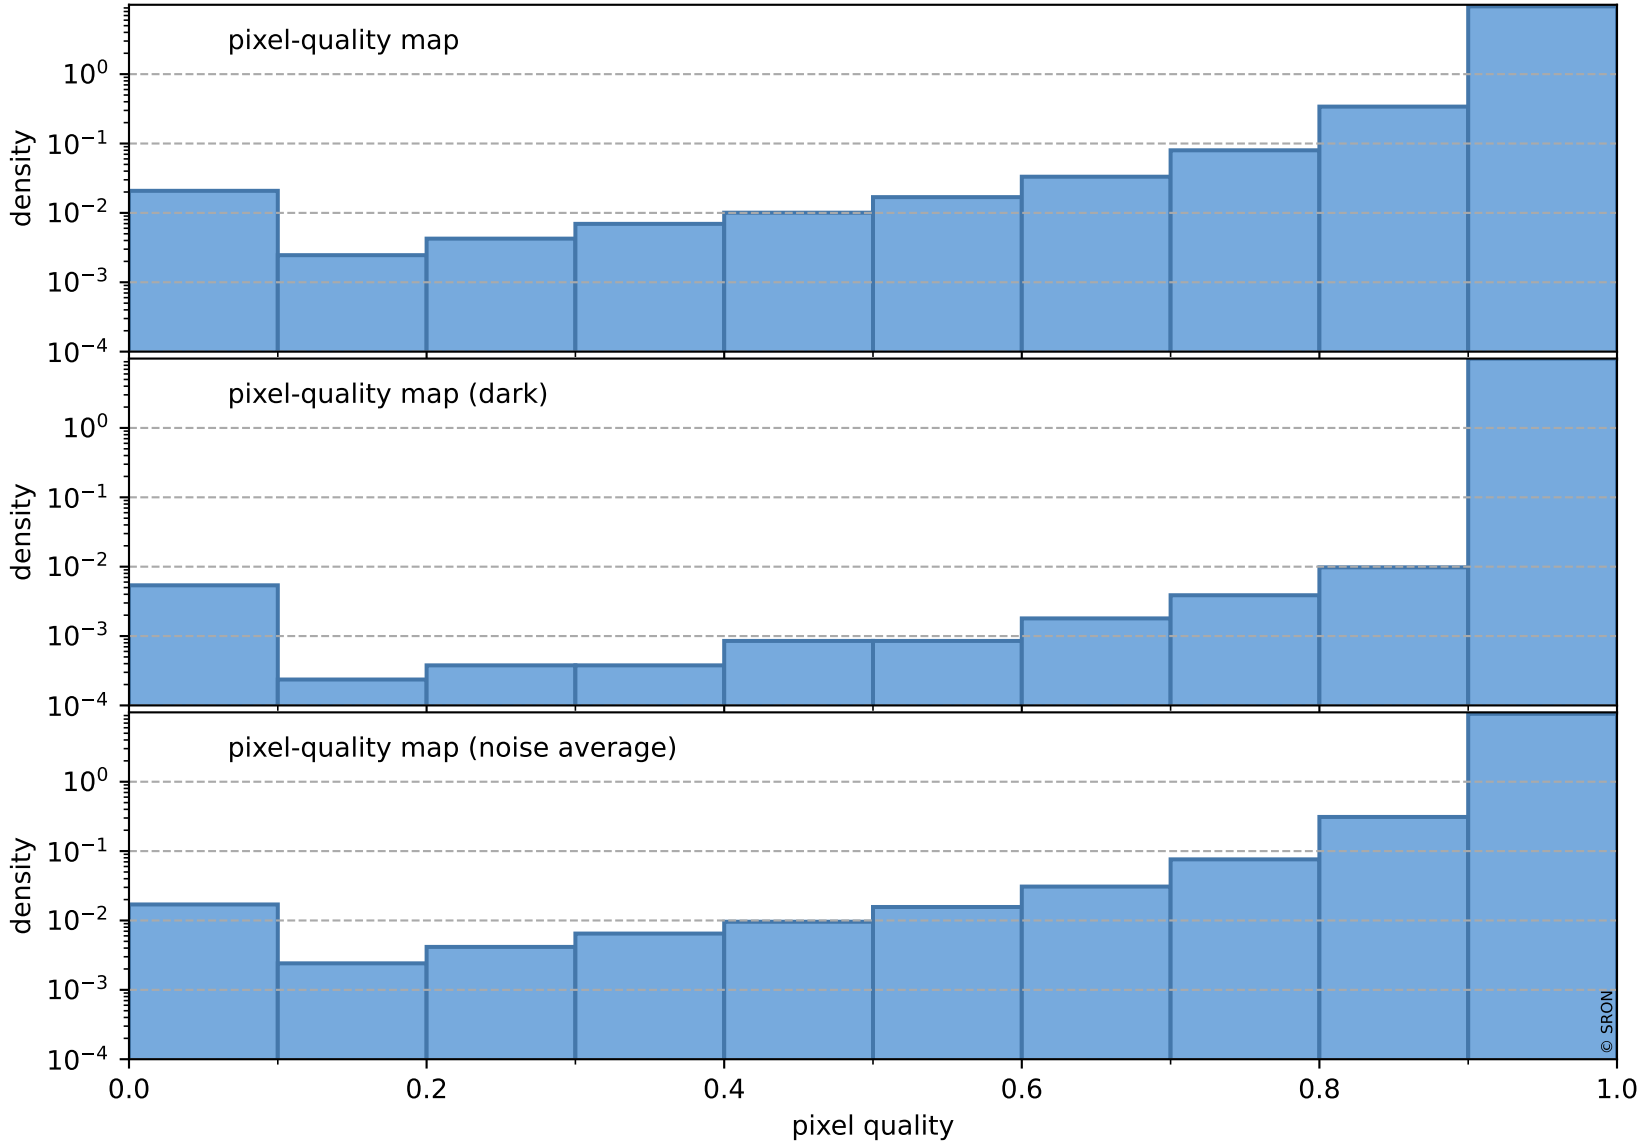

256
192
128
64
0

5
0

0 200 400 600 800 1000

Tropomi SWIR pixel quality (official)

orbits : 19 in [17962, 18007]
coverage : 2021-04-01 / 2021-04-04
created : 2023-08-22T08:20:07

Histograms of pixel-quality

Tropomi SWIR pixel quality (official) ground-tracks of Sentinel-5P

orbits : 19 in [17962, 18007]
coverage : 2021-04-01 / 2021-04-04
created : 2023-08-22T08:20:07

Tropomi SWIR pixel quality (official)

orbits : [2827, 18007]
coverage : 2018-04-30 / 2021-04-04
created : 2023-08-22T08:20:08