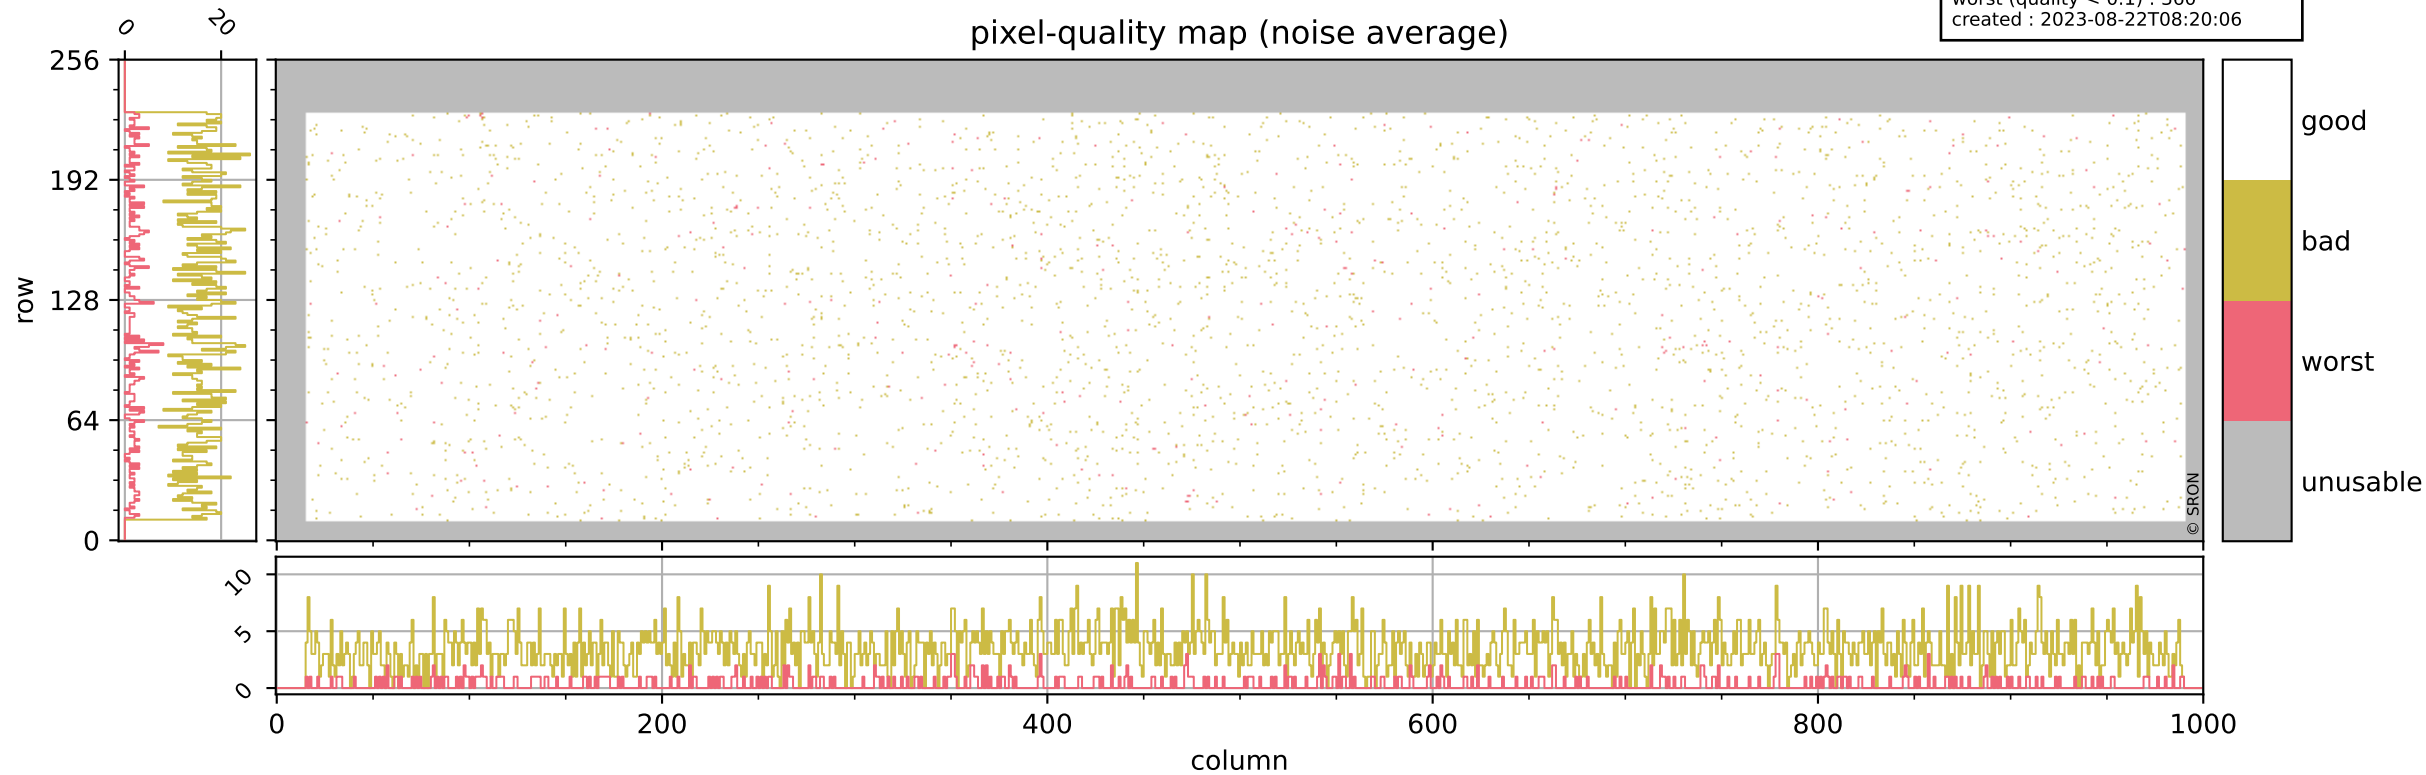

Tropomi SWIR pixel quality (official)

orbits : 19 in [17962, 18007]
coverage : 2021-04-01 / 2021-04-04
bad (quality < 0.8) : 291
worst (quality < 0.1) : 114
created : 2023-08-22T08:20:06

pixel-quality map (dark)

Tropomi SWIR pixel quality (official)

orbits : 19 in [17962, 18007]
coverage : 2021-04-01 / 2021-04-04
bad (quality < 0.8) : 3431
worst (quality < 0.1) : 360
created : 2023-08-22T08:20:06

pixel-quality map (noise average)

Tropomi SWIR pixel quality (official)

orbits : 19 in [17962, 18007]
coverage : 2021-04-01 / 2021-04-04
to good : 365
good to bad : 1581
to worst : 231
created : 2023-08-22T08:20:07

total quality compared with SWIR pixel-quality CKD

256
192
128
64
0

5
0

0 200 400 600 800 1000

Tropomi SWIR pixel quality (official)

orbits : 19 in [17962, 18007]
coverage : 2021-04-01 / 2021-04-04
created : 2023-08-22T08:20:07

Histograms of pixel-quality

Tropomi SWIR pixel quality (official) ground-tracks of Sentinel-5P