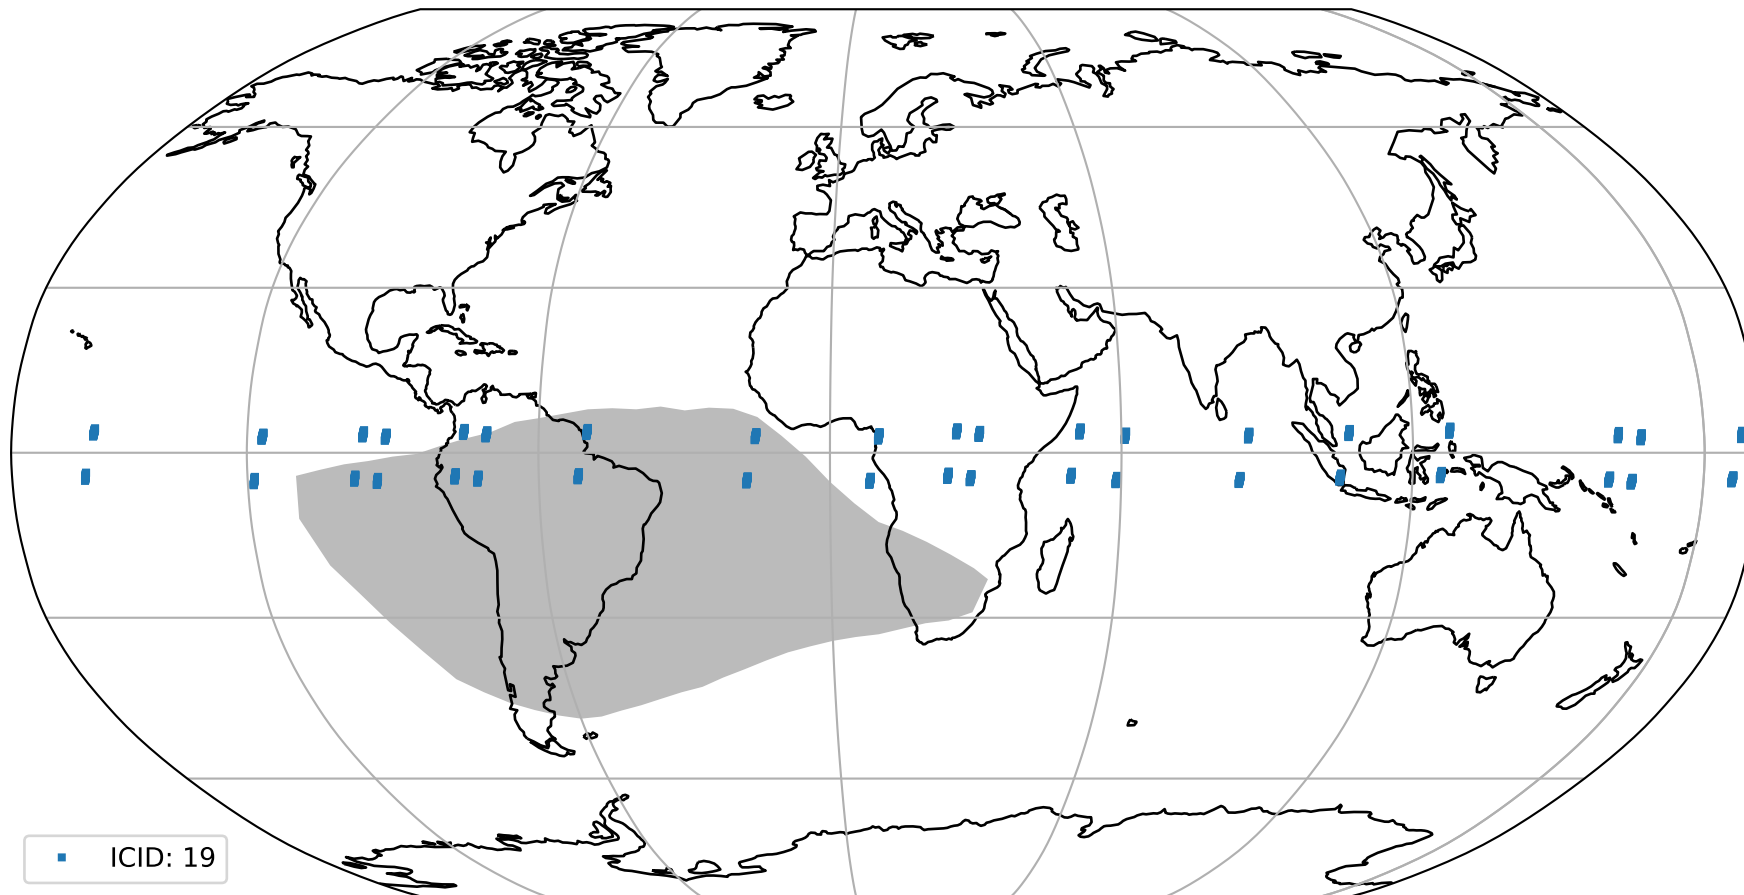

Tropomi SWIR pixel quality (official)

orbits : 19 in [17962, 18007]
coverage : 2021-04-01 / 2021-04-04
to good : 365
good to bad : 1581
to worst : 231
created : 2023-08-22T08:20:07

total quality compared with SWIR pixel-quality CKD

256
192
128
64
0

5
0

0 200 400 600 800 1000

Tropomi SWIR pixel quality (official)

orbits : 19 in [17962, 18007]
coverage : 2021-04-01 / 2021-04-04
created : 2023-08-22T08:20:07

Histograms of pixel-quality

Tropomi SWIR pixel quality (official) ground-tracks of Sentinel-5P

orbits : 19 in [17962, 18007]
coverage : 2021-04-01 / 2021-04-04
created : 2023-08-22T08:20:07

Tropomi SWIR pixel quality (official)

orbits : [2827, 18007]
coverage : 2018-04-30 / 2021-04-04
created : 2023-08-22T08:20:08