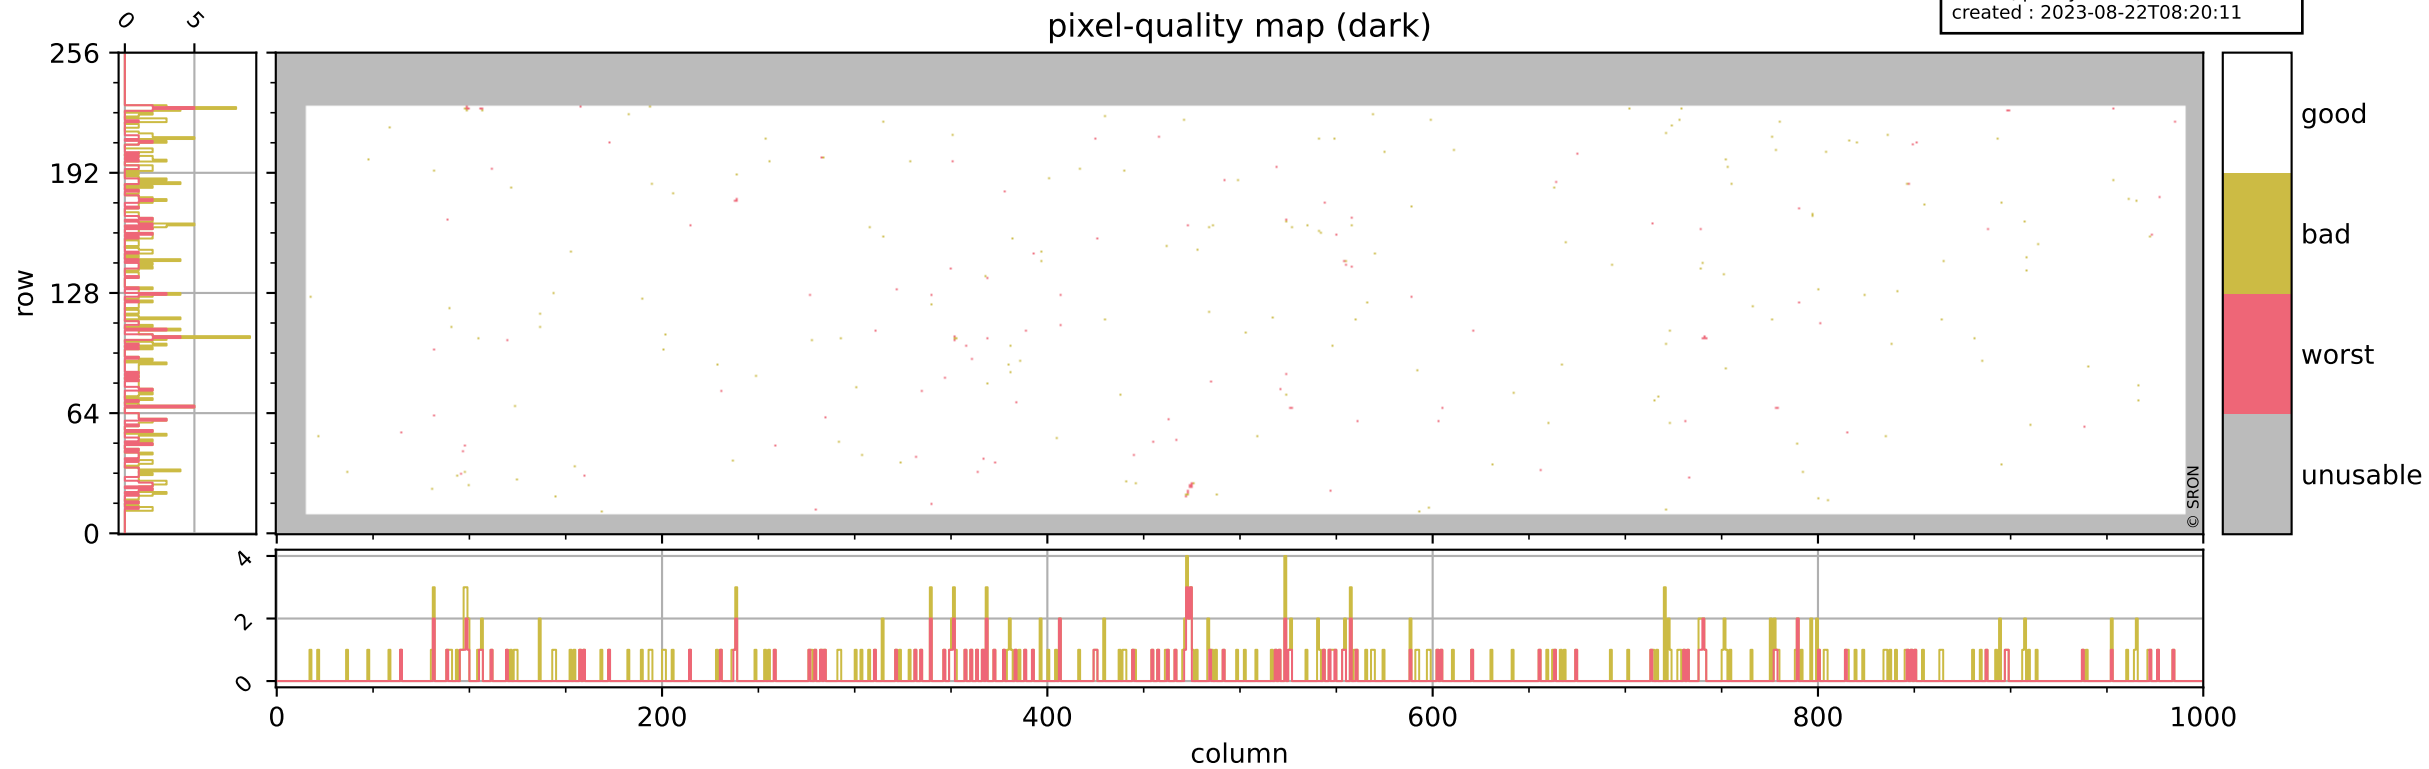

# Tropomi SWIR pixel quality (official)

orbits : 20 in [17992, 18037]  
coverage : 2021-04-03 / 2021-04-06  
bad (quality < 0.8) : 3775  
worst (quality < 0.1) : 436  
created : 2023-08-22T08:20:11

## pixel-quality map

# Tropomi SWIR pixel quality (official)

orbits : 20 in [17992, 18037]  
coverage : 2021-04-03 / 2021-04-06  
bad (quality < 0.8) : 289  
worst (quality < 0.1) : 115  
created : 2023-08-22T08:20:11

# Tropomi SWIR pixel quality (official)

orbits : 20 in [17992, 18037]  
coverage : 2021-04-03 / 2021-04-06  
bad (quality < 0.8) : 3519  
worst (quality < 0.1) : 355  
created : 2023-08-22T08:20:11