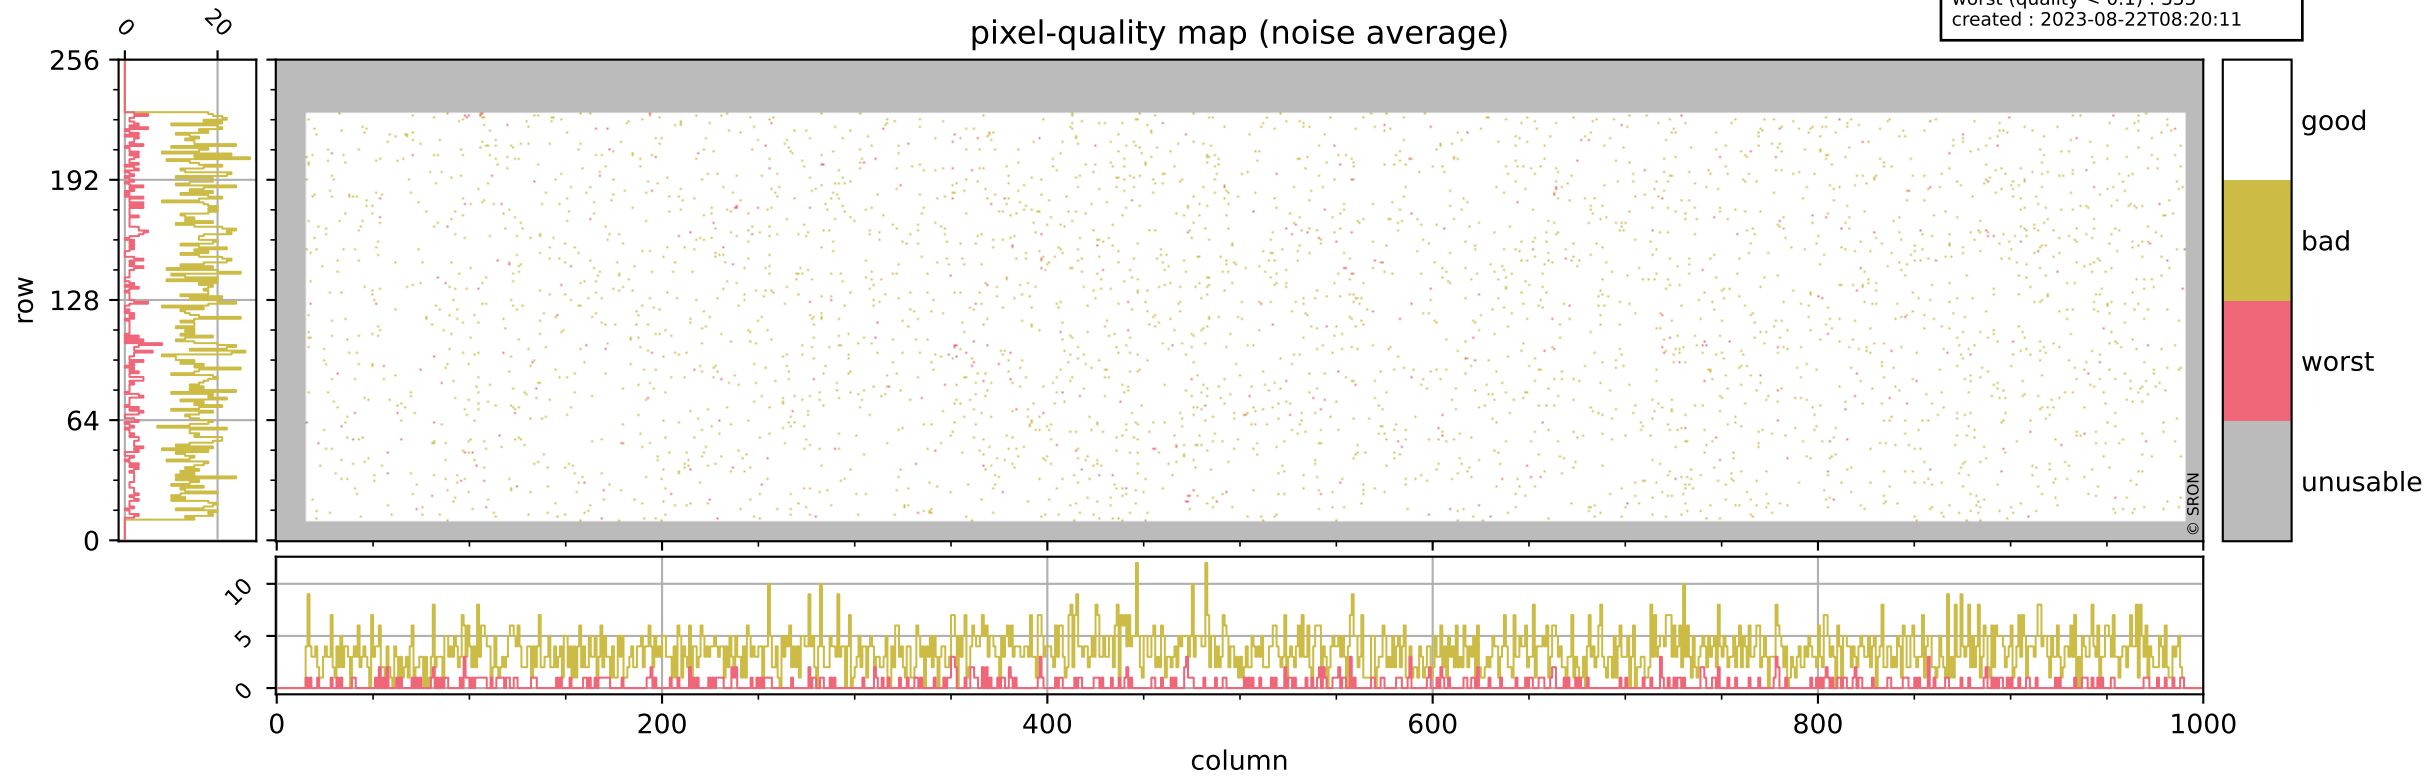

Tropomi SWIR pixel quality (official)

orbits : 20 in [17992, 18037]
coverage : 2021-04-03 / 2021-04-06
bad (quality < 0.8) : 3519
worst (quality < 0.1) : 355
created : 2023-08-22T08:20:11

pixel-quality map (noise average)