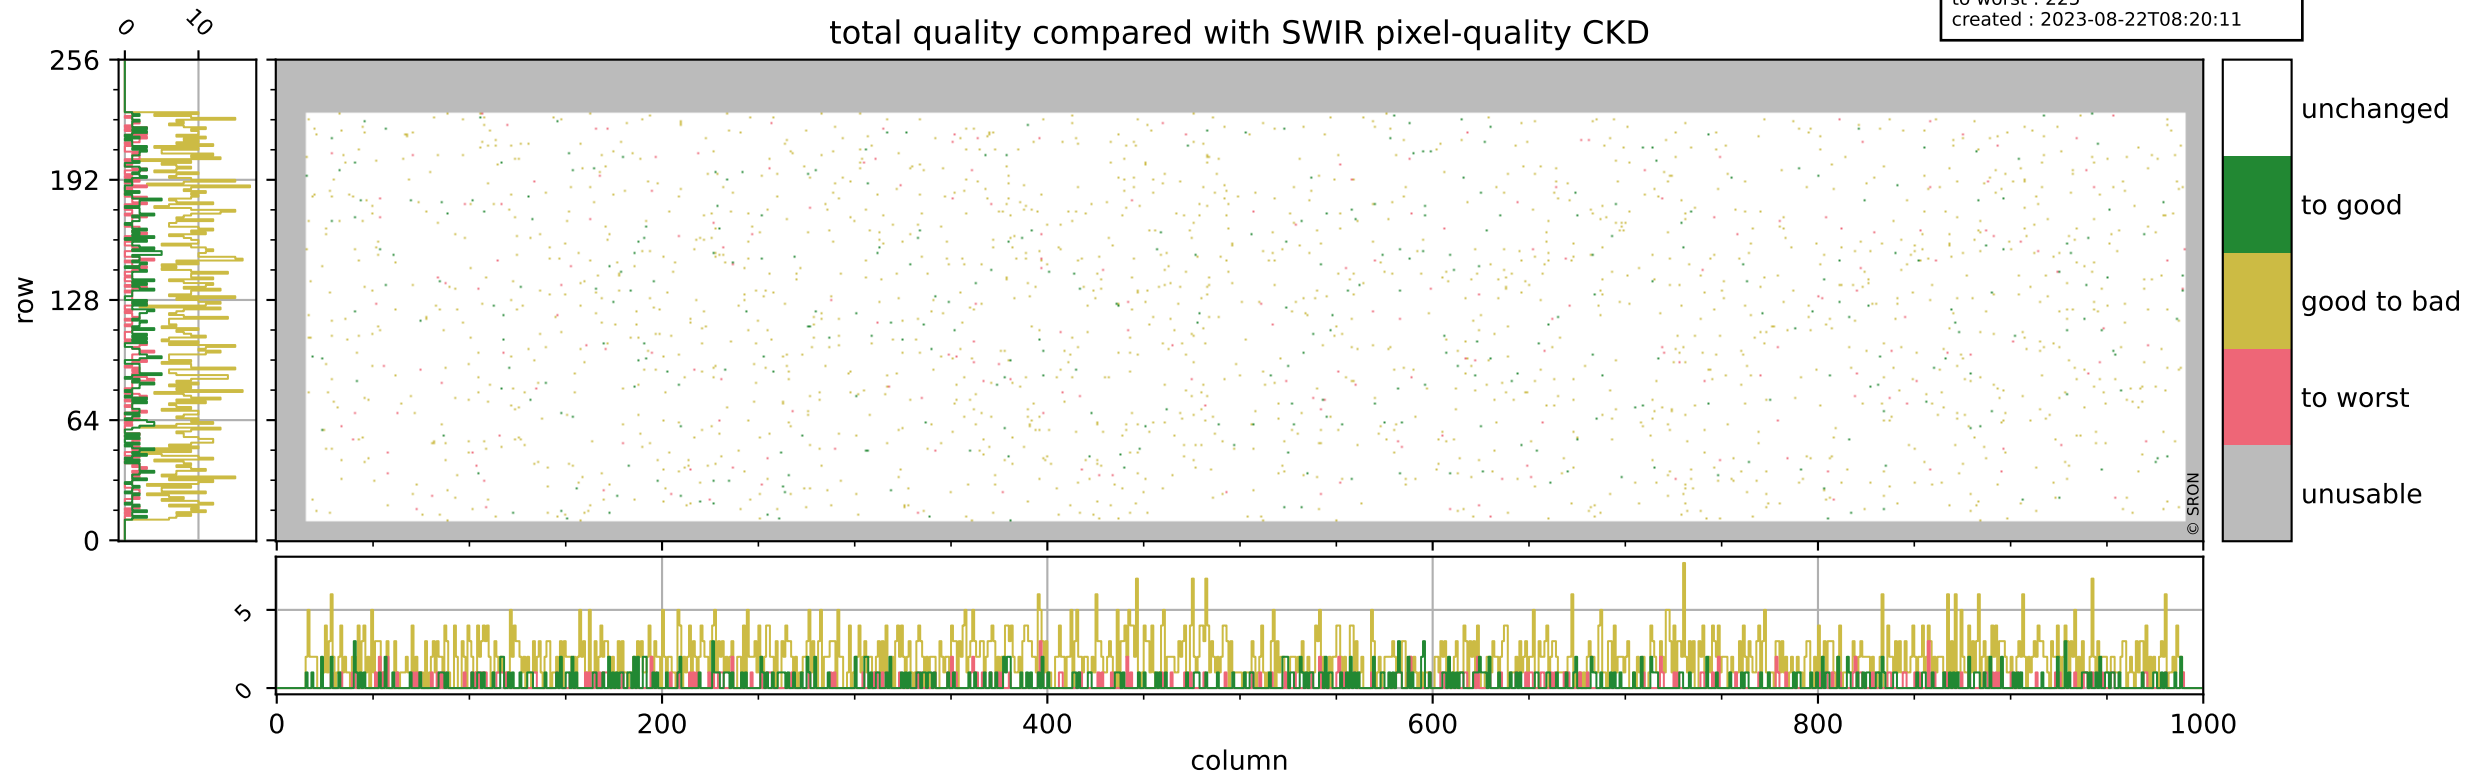

Tropomi SWIR pixel quality (official)

orbits : 20 in [17992, 18037]
coverage : 2021-04-03 / 2021-04-06
to good : 349
good to bad : 1653
to worst : 225
created : 2023-08-22T08:20:11

total quality compared with SWIR pixel-quality CKD