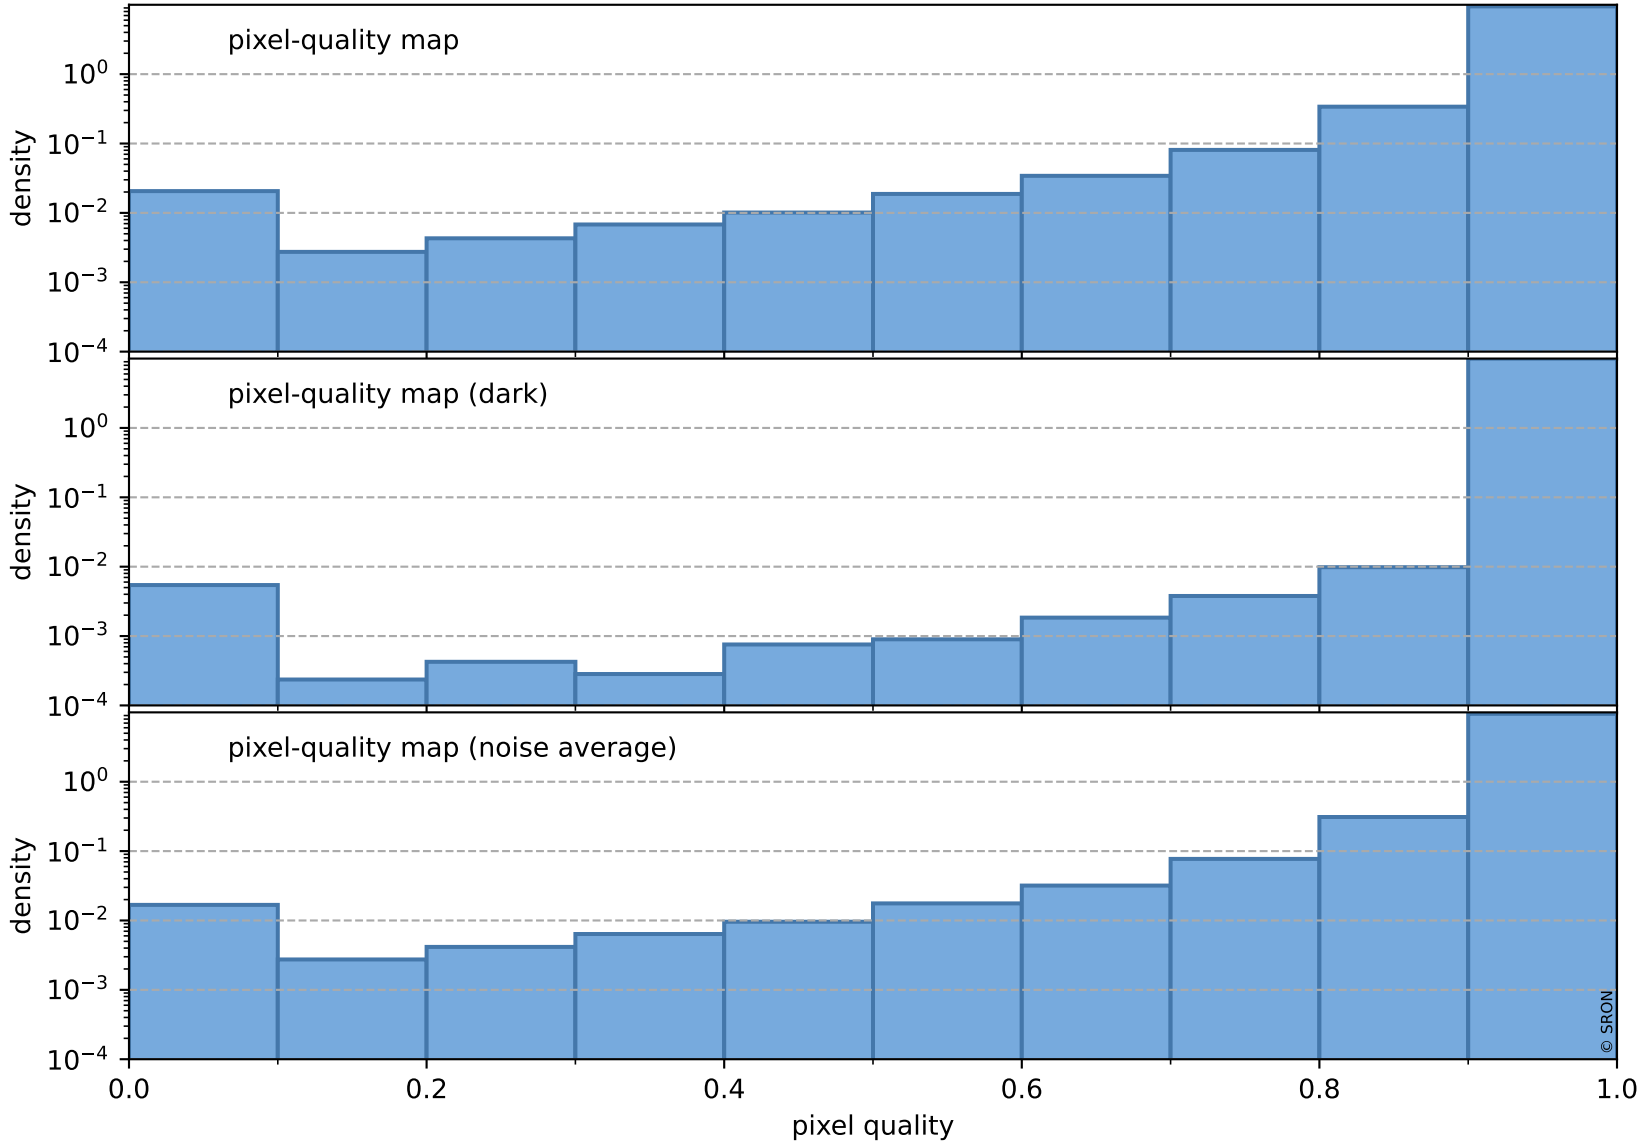

Tropomi SWIR pixel quality (official)

orbits : 20 in [17992, 18037]
coverage : 2021-04-03 / 2021-04-06
created : 2023-08-22T08:20:12

Histograms of pixel-quality