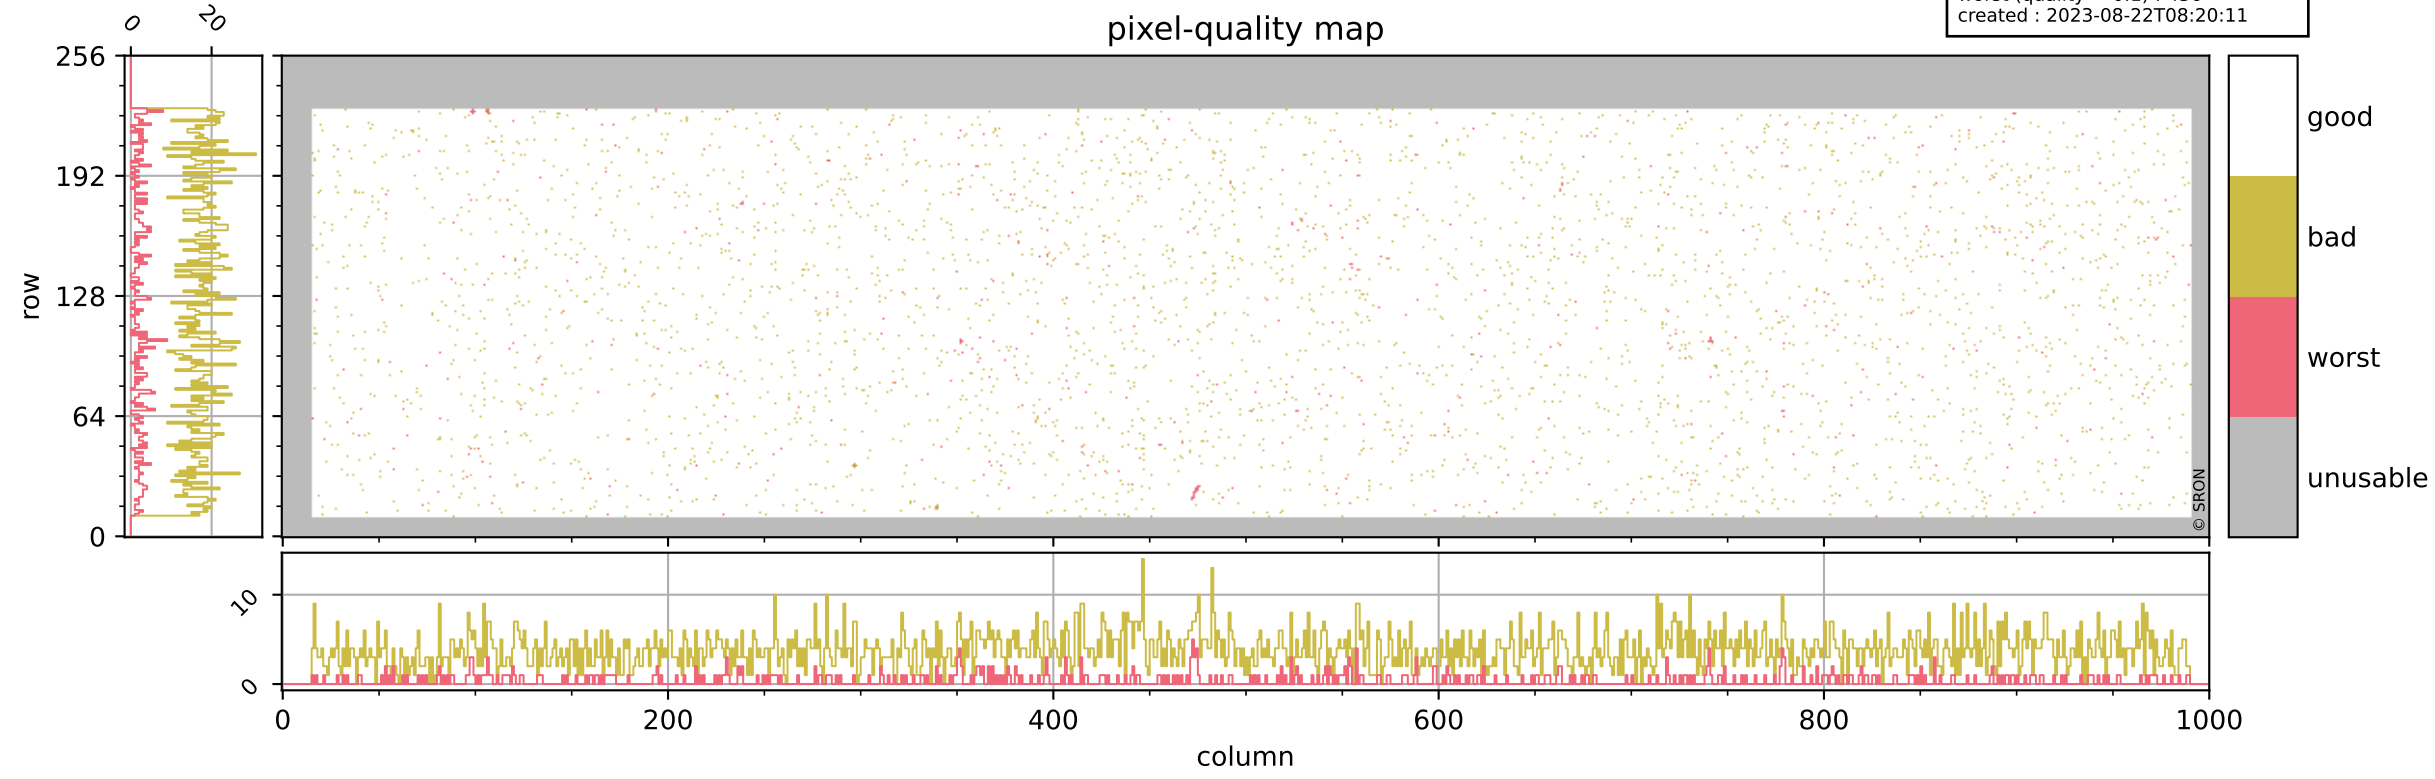

# Tropomi SWIR pixel quality (official)

orbits : 20 in [17992, 18037]  
coverage : 2021-04-03 / 2021-04-06  
bad (quality < 0.8) : 3775  
worst (quality < 0.1) : 436  
created : 2023-08-22T08:20:11

## pixel-quality map

# Tropomi SWIR pixel quality (official)

orbits : 20 in [17992, 18037]  
coverage : 2021-04-03 / 2021-04-06  
bad (quality < 0.8) : 289  
worst (quality < 0.1) : 115  
created : 2023-08-22T08:20:11

# Tropomi SWIR pixel quality (official)

orbits : 20 in [17992, 18037]  
coverage : 2021-04-03 / 2021-04-06  
bad (quality < 0.8) : 3519  
worst (quality < 0.1) : 355  
created : 2023-08-22T08:20:11