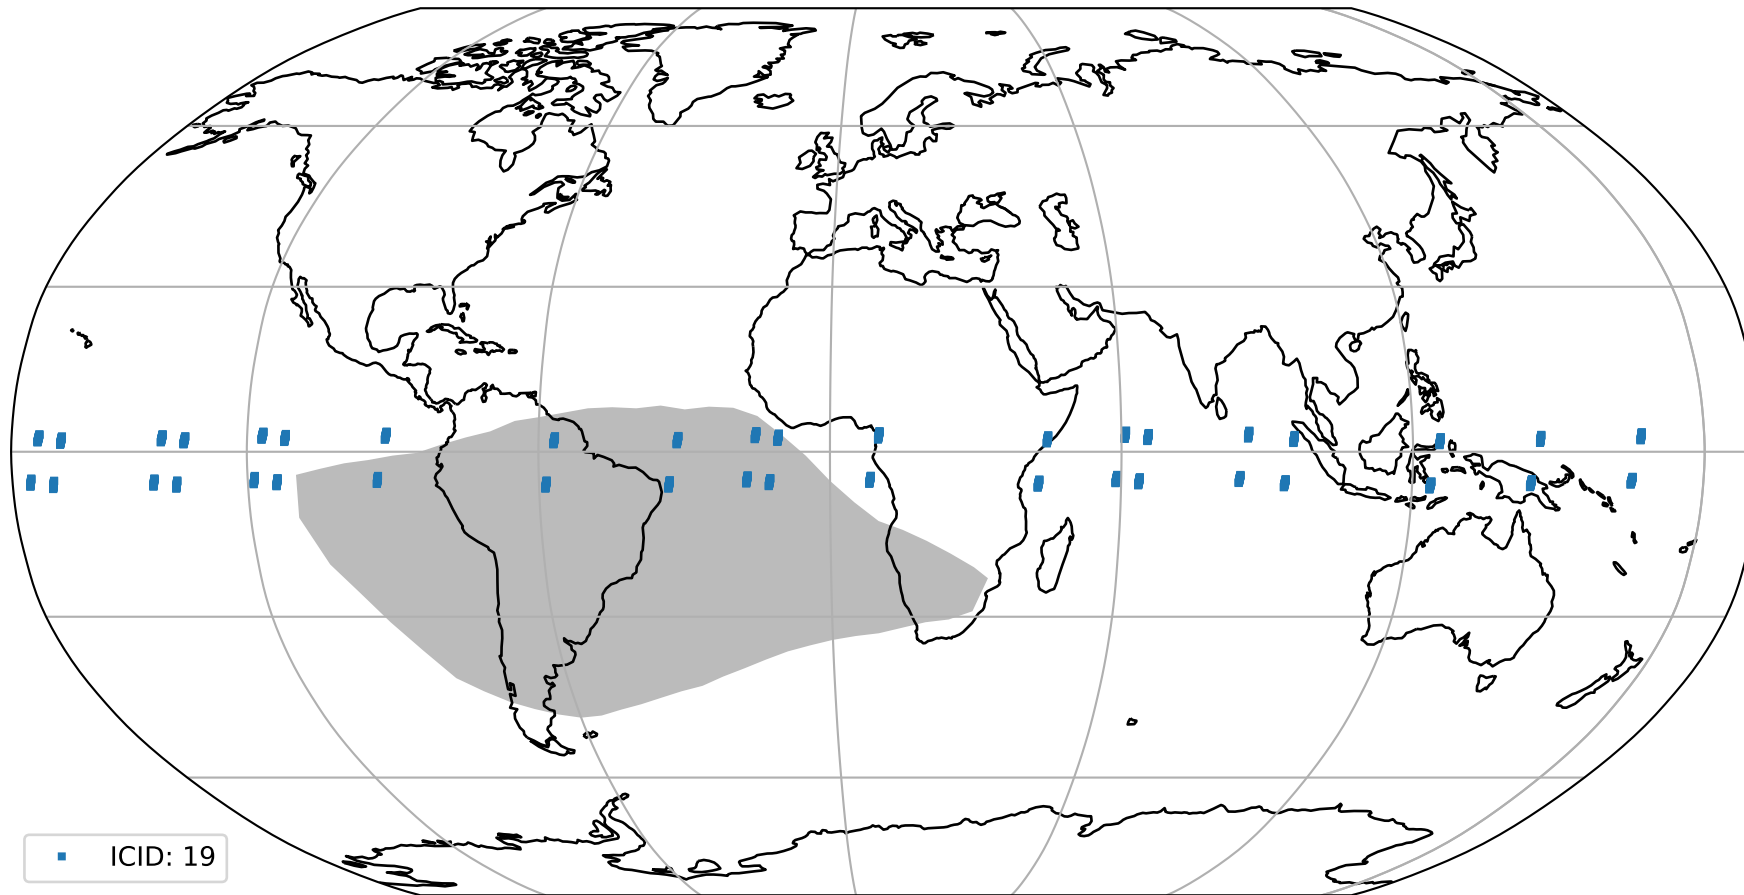

# Tropomi SWIR pixel quality (official)

orbits : 20 in [17992, 18037]  
coverage : 2021-04-03 / 2021-04-06  
created : 2023-08-22T08:20:12

## Histograms of pixel-quality

# Tropomi SWIR pixel quality (official) ground-tracks of Sentinel-5P

orbits : 20 in [17992, 18037]  
coverage : 2021-04-03 / 2021-04-06  
created : 2023-08-22T08:20:12