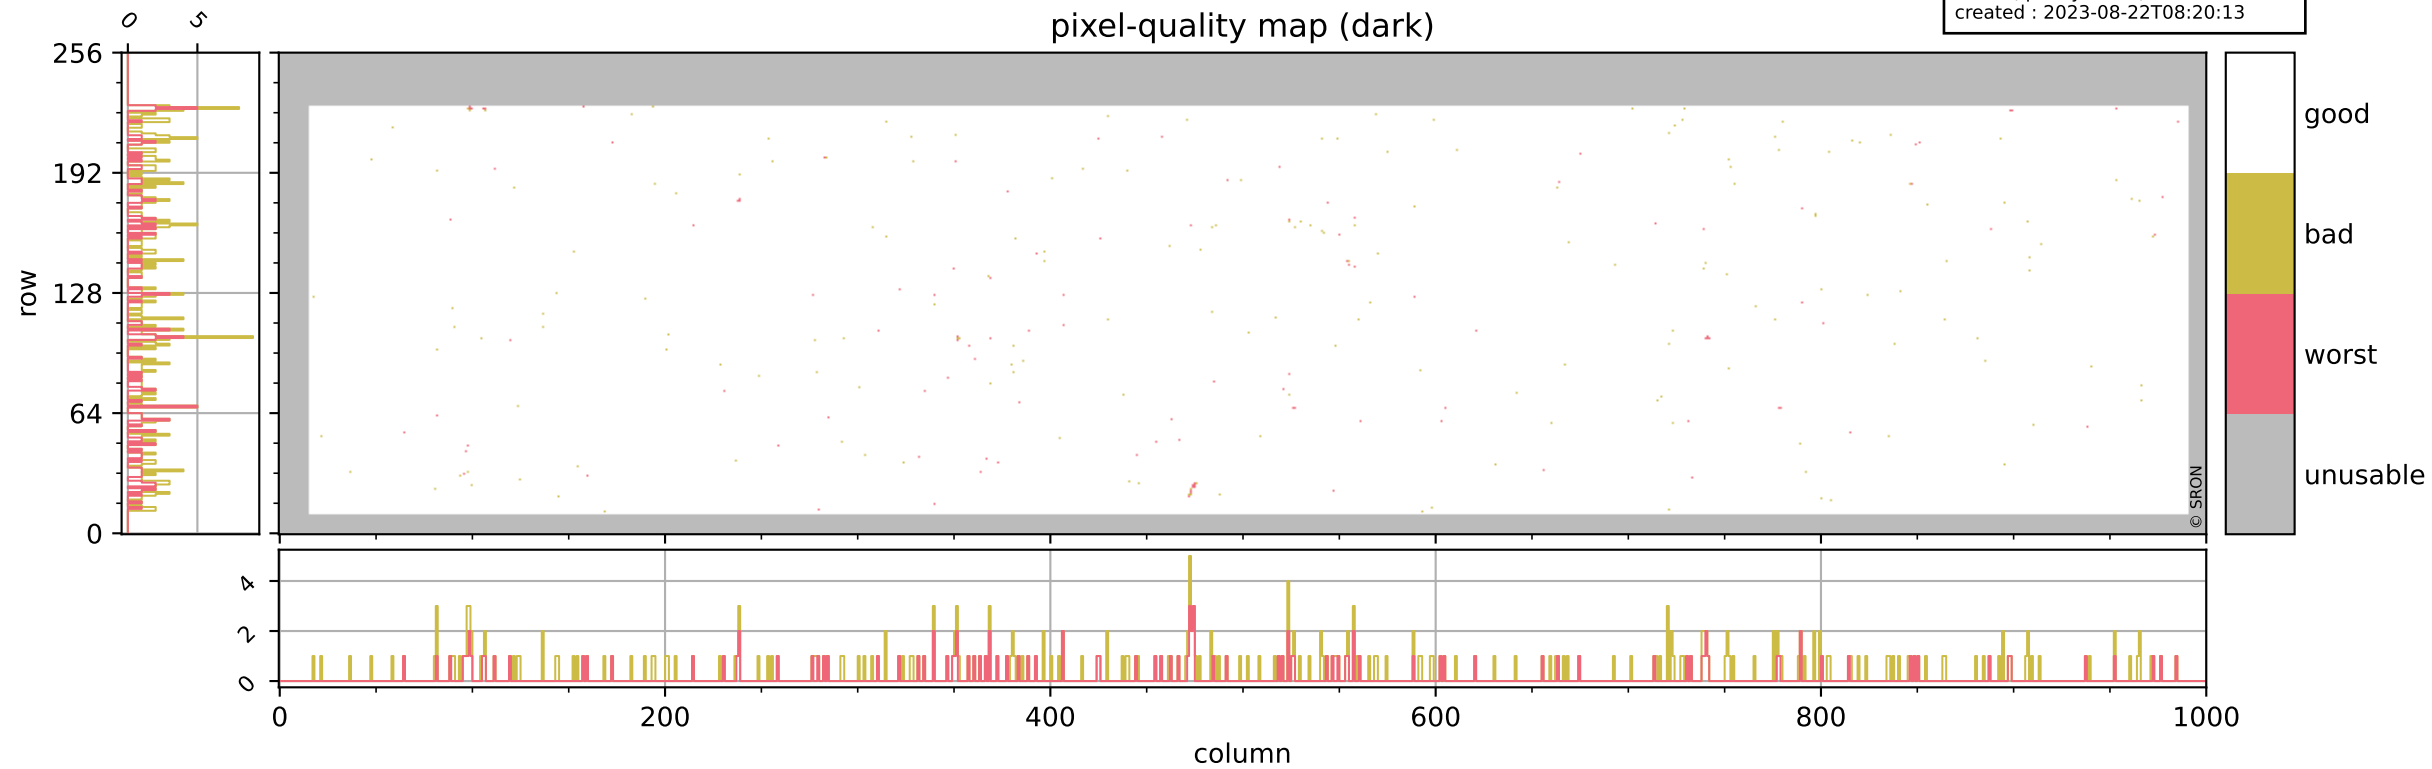

Tropomi SWIR pixel quality (official)

orbits : 19 in [18007, 18052]
coverage : 2021-04-04 / 2021-04-07
bad (quality < 0.8) : 3754
worst (quality < 0.1) : 436
created : 2023-08-22T08:20:13

pixel-quality map

Tropomi SWIR pixel quality (official)

orbits : 19 in [18007, 18052]
coverage : 2021-04-04 / 2021-04-07
bad (quality < 0.8) : 293
worst (quality < 0.1) : 114
created : 2023-08-22T08:20:13

Tropomi SWIR pixel quality (official)

orbits : 19 in [18007, 18052]
coverage : 2021-04-04 / 2021-04-07
bad (quality < 0.8) : 3508
worst (quality < 0.1) : 358
created : 2023-08-22T08:20:13

pixel-quality map (noise average)

Tropomi SWIR pixel quality (official)

orbits : 19 in [18007, 18052]
coverage : 2021-04-04 / 2021-04-07
to good : 355
good to bad : 1636
to worst : 226
created : 2023-08-22T08:20:14

total quality compared with SWIR pixel-quality CKD

Tropomi SWIR pixel quality (official)