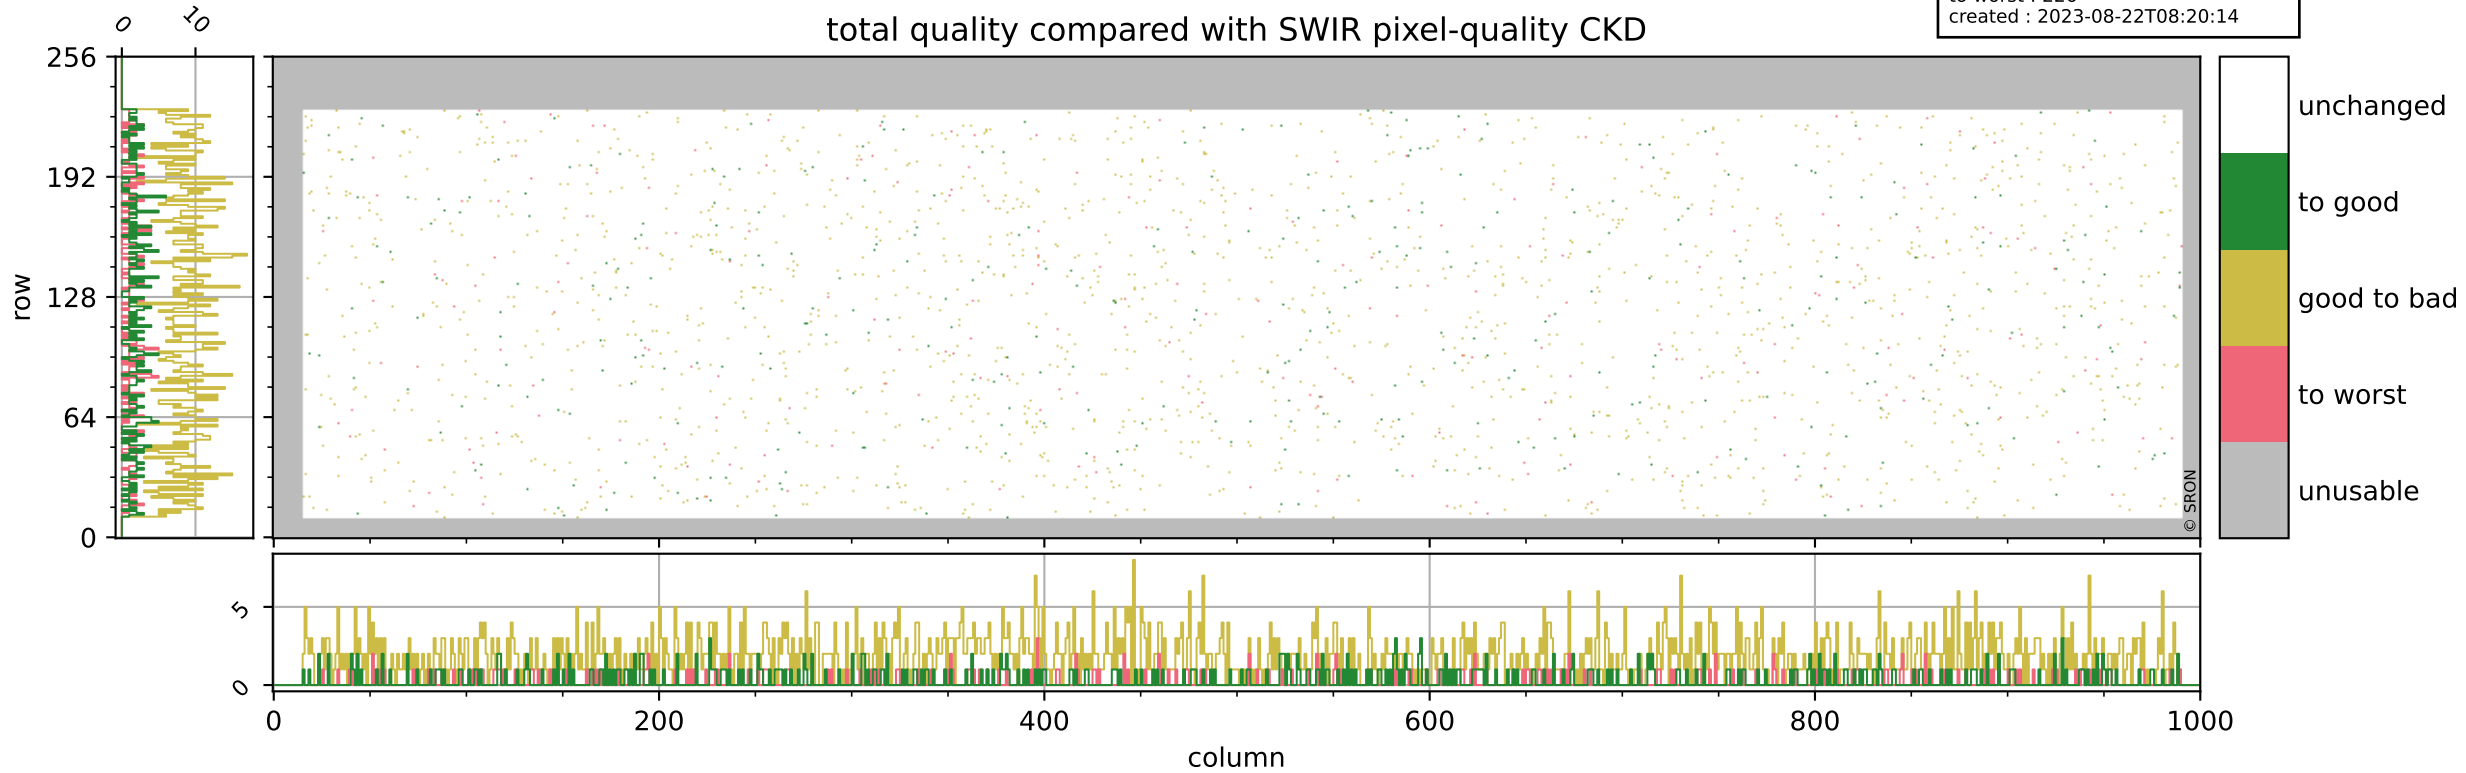

Tropomi SWIR pixel quality (official)

orbits : 19 in [18007, 18052]
coverage : 2021-04-04 / 2021-04-07
bad (quality < 0.8) : 293
worst (quality < 0.1) : 114
created : 2023-08-22T08:20:13

Tropomi SWIR pixel quality (official)

orbits : 19 in [18007, 18052]
coverage : 2021-04-04 / 2021-04-07
bad (quality < 0.8) : 3508
worst (quality < 0.1) : 358
created : 2023-08-22T08:20:13

pixel-quality map (noise average)

Tropomi SWIR pixel quality (official)

orbits : 19 in [18007, 18052]
coverage : 2021-04-04 / 2021-04-07
to good : 355
good to bad : 1636
to worst : 226
created : 2023-08-22T08:20:14

total quality compared with SWIR pixel-quality CKD

Tropomi SWIR pixel quality (official)

orbits : 19 in [18007, 18052]
coverage : 2021-04-04 / 2021-04-07
created : 2023-08-22T08:20:14

Histograms of pixel-quality

Tropomi SWIR pixel quality (official) ground-tracks of Sentinel-5P

orbits : 19 in [18007, 18052]
coverage : 2021-04-04 / 2021-04-07
created : 2023-08-22T08:20:14