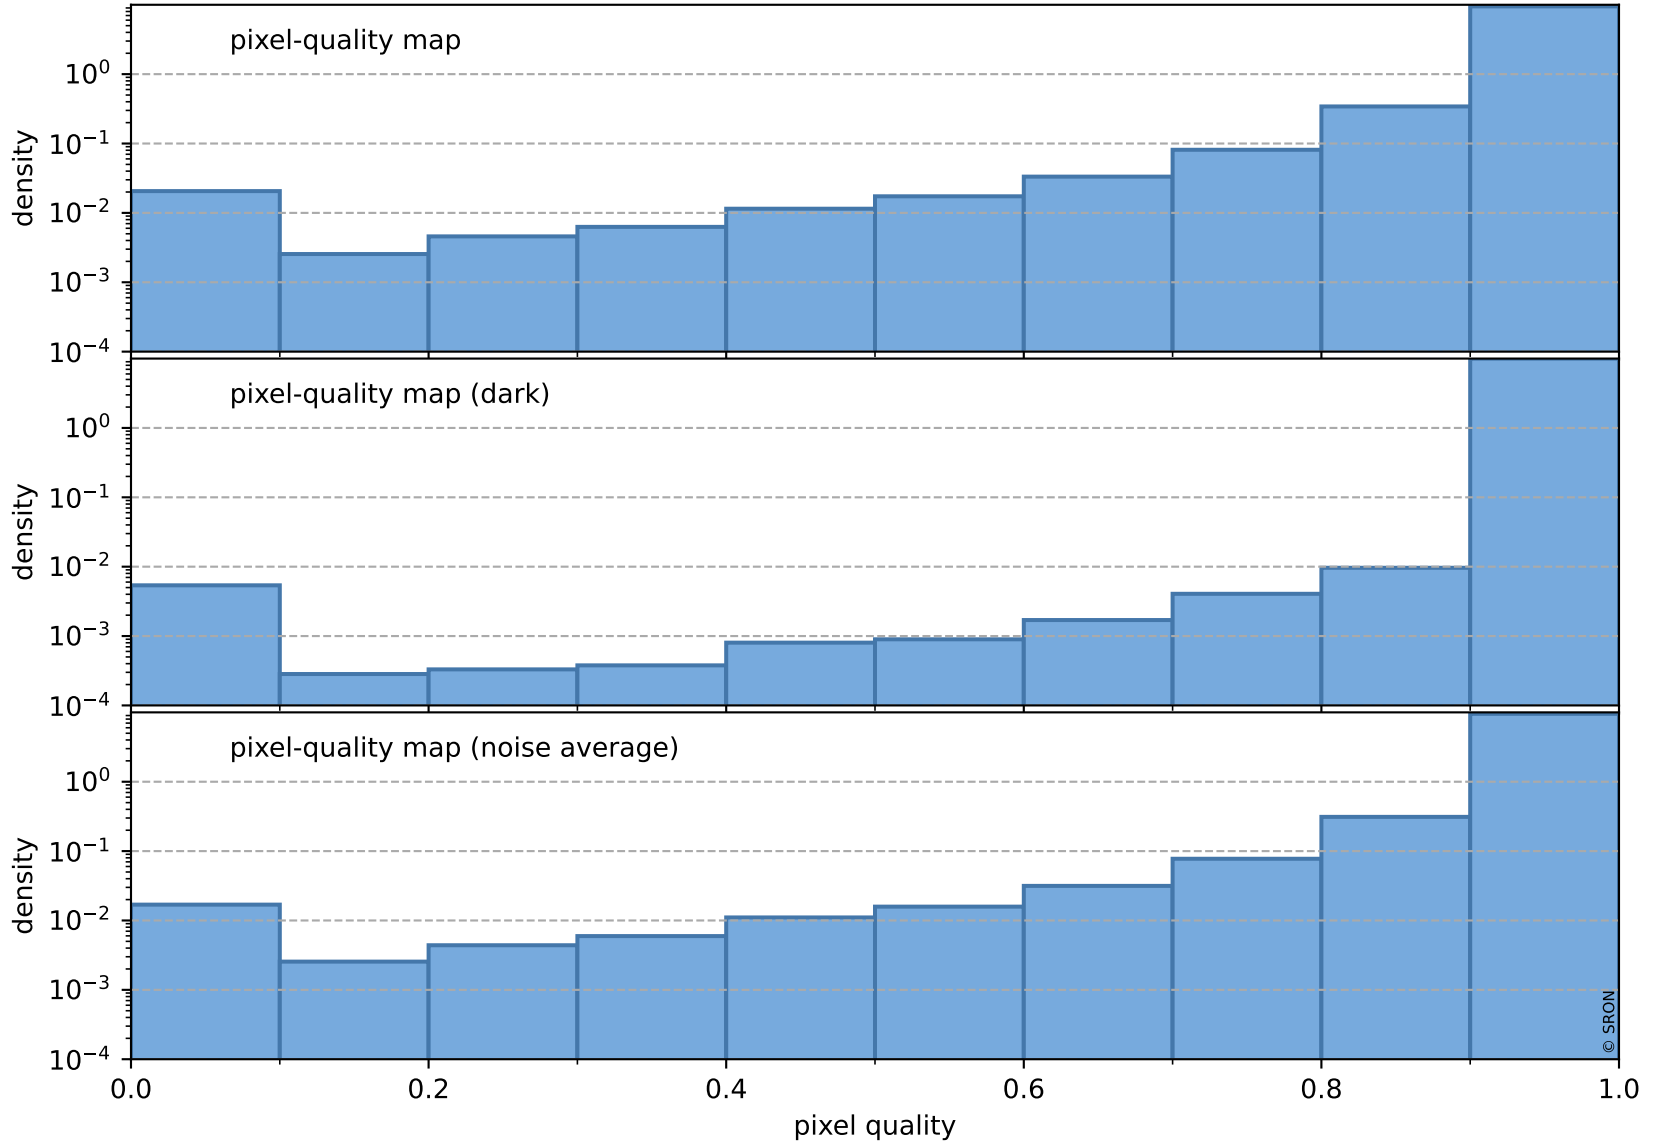

orbits : 19 in [18007, 18052]
coverage : 2021-04-04 / 2021-04-07
to good : 355
good to bad : 1636
to worst : 226
created : 2023-08-22T08:20:14

total quality compared with SWIR pixel-quality CKD

Tropomi SWIR pixel quality (official)

orbits : 19 in [18007, 18052]
coverage : 2021-04-04 / 2021-04-07
created : 2023-08-22T08:20:14

Histograms of pixel-quality

Tropomi SWIR pixel quality (official) ground-tracks of Sentinel-5P

orbits : 19 in [18007, 18052]
coverage : 2021-04-04 / 2021-04-07
created : 2023-08-22T08:20:14

Tropomi SWIR pixel quality (official)

orbits : [2827, 18052]
coverage : 2018-04-30 / 2021-04-07
created : 2023-08-22T08:20:15

trend of pixel quality & temperatures