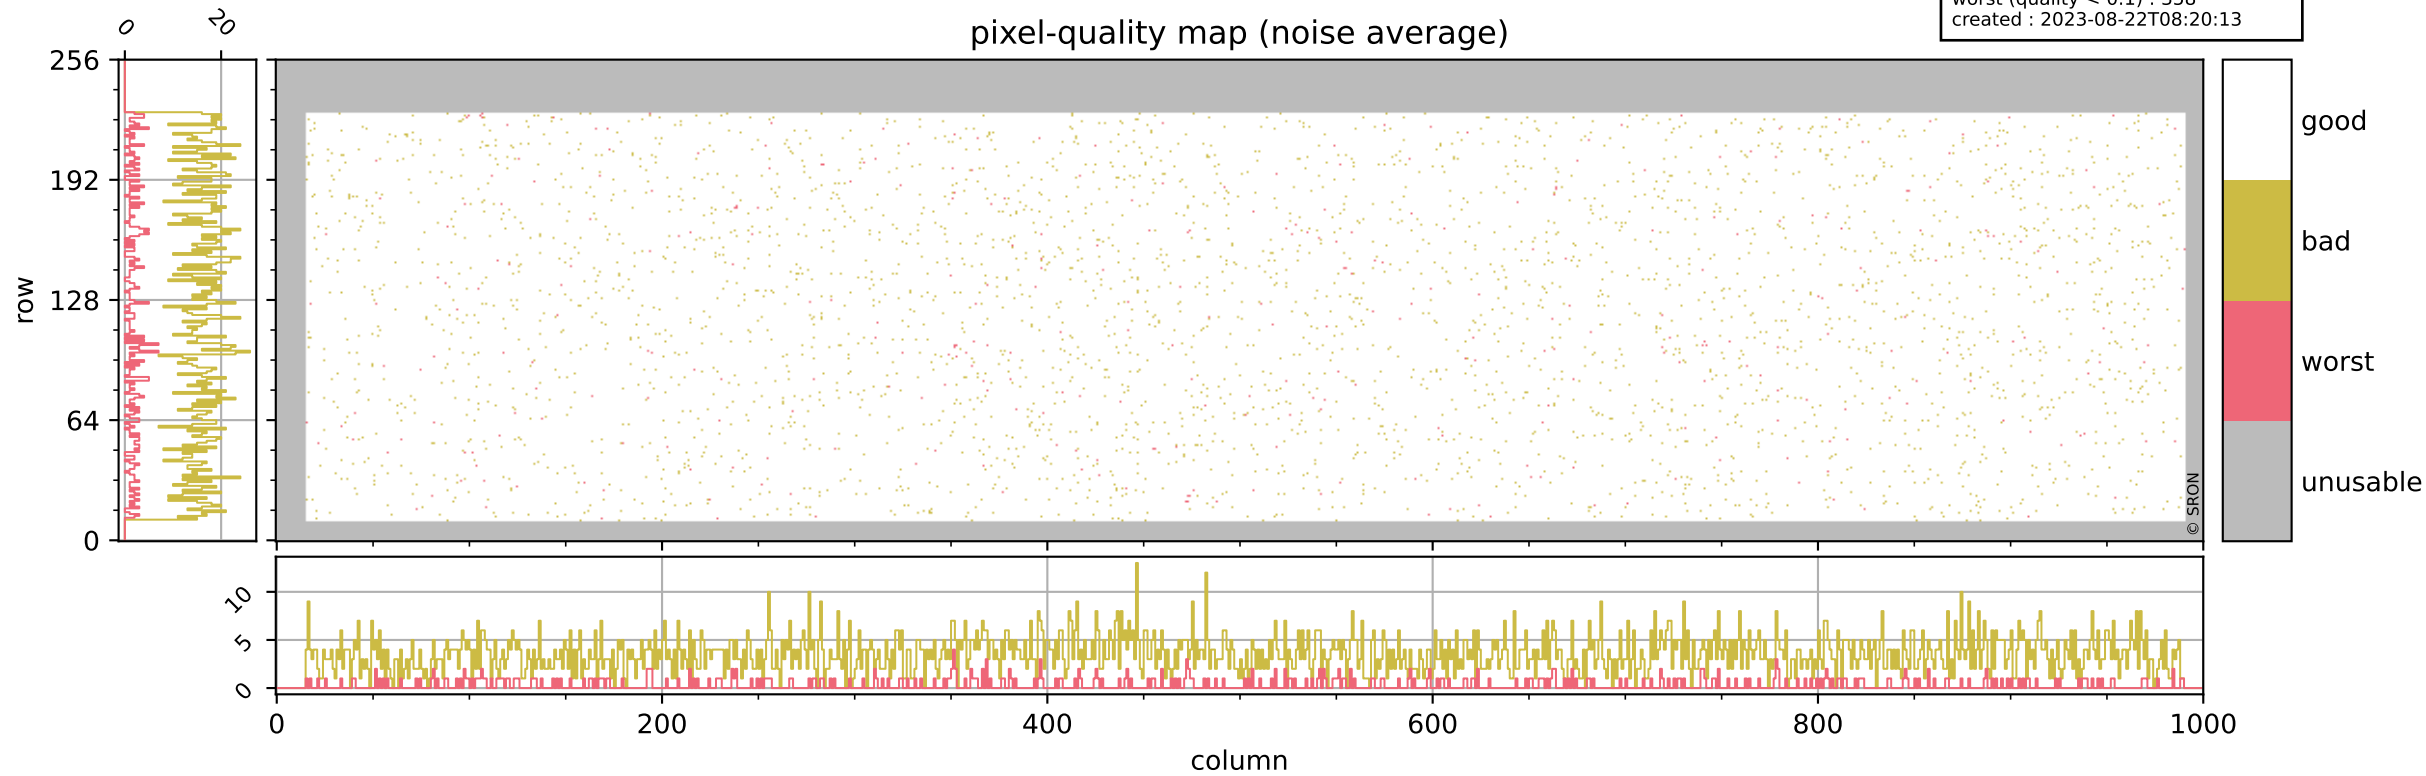

Tropomi SWIR pixel quality (official)

orbits : 19 in [18007, 18052]
coverage : 2021-04-04 / 2021-04-07
bad (quality < 0.8) : 293
worst (quality < 0.1) : 114
created : 2023-08-22T08:20:13

Tropomi SWIR pixel quality (official)

orbits : 19 in [18007, 18052]
coverage : 2021-04-04 / 2021-04-07
bad (quality < 0.8) : 3508
worst (quality < 0.1) : 358
created : 2023-08-22T08:20:13

pixel-quality map (noise average)

Tropomi SWIR pixel quality (official)

orbits : 19 in [18007, 18052]
coverage : 2021-04-04 / 2021-04-07
to good : 355
good to bad : 1636
to worst : 226
created : 2023-08-22T08:20:14

total quality compared with SWIR pixel-quality CKD

Tropomi SWIR pixel quality (official)

orbits : 19 in [18007, 18052]
coverage : 2021-04-04 / 2021-04-07
created : 2023-08-22T08:20:14

Histograms of pixel-quality

Tropomi SWIR pixel quality (official) ground-tracks of Sentinel-5P

orbits : 19 in [18007, 18052]
coverage : 2021-04-04 / 2021-04-07
created : 2023-08-22T08:20:14