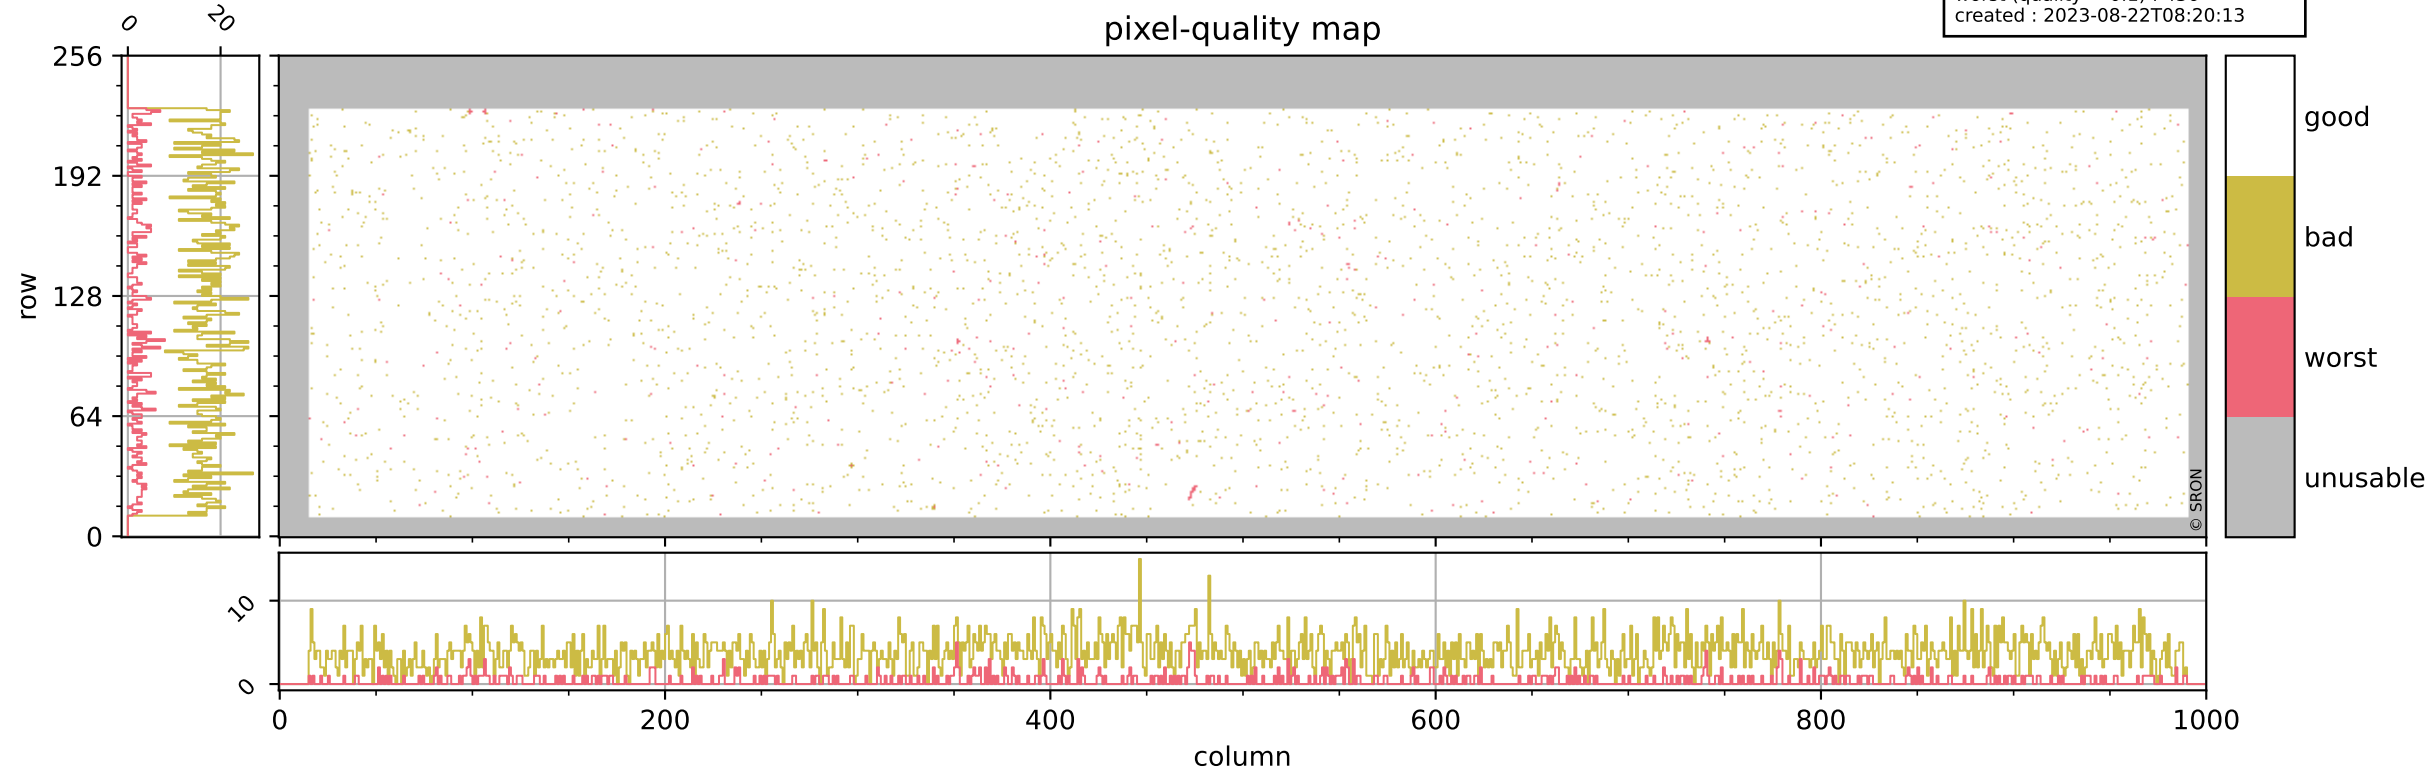

Tropomi SWIR pixel quality (official)

orbits : 19 in [18007, 18052]
coverage : 2021-04-04 / 2021-04-07
bad (quality < 0.8) : 3754
worst (quality < 0.1) : 436
created : 2023-08-22T08:20:13

pixel-quality map

Tropomi SWIR pixel quality (official)

orbits : 19 in [18007, 18052]
coverage : 2021-04-04 / 2021-04-07
bad (quality < 0.8) : 293
worst (quality < 0.1) : 114
created : 2023-08-22T08:20:13

Tropomi SWIR pixel quality (official)

orbits : 19 in [18007, 18052]
coverage : 2021-04-04 / 2021-04-07
bad (quality < 0.8) : 3508
worst (quality < 0.1) : 358
created : 2023-08-22T08:20:13

pixel-quality map (noise average)

Tropomi SWIR pixel quality (official)

orbits : 19 in [18007, 18052]
coverage : 2021-04-04 / 2021-04-07
to good : 355
good to bad : 1636
to worst : 226
created : 2023-08-22T08:20:14

total quality compared with SWIR pixel-quality CKD

Tropomi SWIR pixel quality (official)