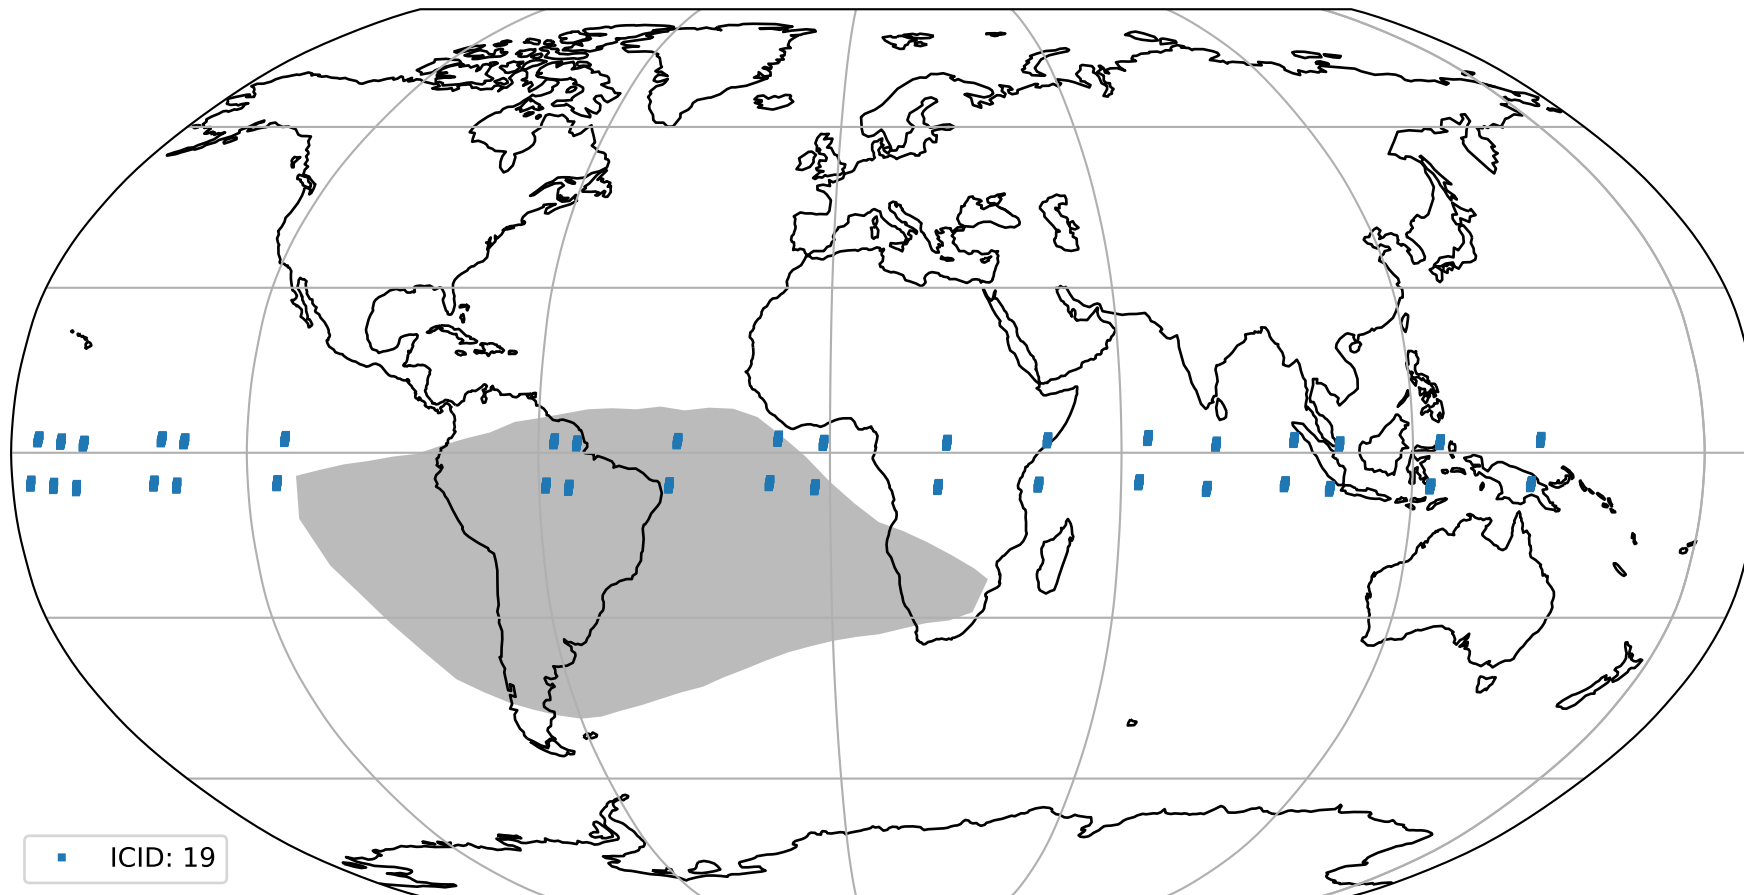

orbits : 19 in [18007, 18052]
coverage : 2021-04-04 / 2021-04-07
bad (quality < 0.8) : 3508
worst (quality < 0.1) : 358
created : 2023-08-22T08:20:13

pixel-quality map (noise average)

Tropomi SWIR pixel quality (official)

orbits : 19 in [18007, 18052]
coverage : 2021-04-04 / 2021-04-07
to good : 355
good to bad : 1636
to worst : 226
created : 2023-08-22T08:20:14

total quality compared with SWIR pixel-quality CKD

Tropomi SWIR pixel quality (official)

orbits : 19 in [18007, 18052]
coverage : 2021-04-04 / 2021-04-07
created : 2023-08-22T08:20:14

Histograms of pixel-quality

Tropomi SWIR pixel quality (official) ground-tracks of Sentinel-5P

orbits : 19 in [18007, 18052]
coverage : 2021-04-04 / 2021-04-07
created : 2023-08-22T08:20:14

Tropomi SWIR pixel quality (official)

orbits : [2827, 18052]
coverage : 2018-04-30 / 2021-04-07
created : 2023-08-22T08:20:15

trend of pixel quality & temperatures