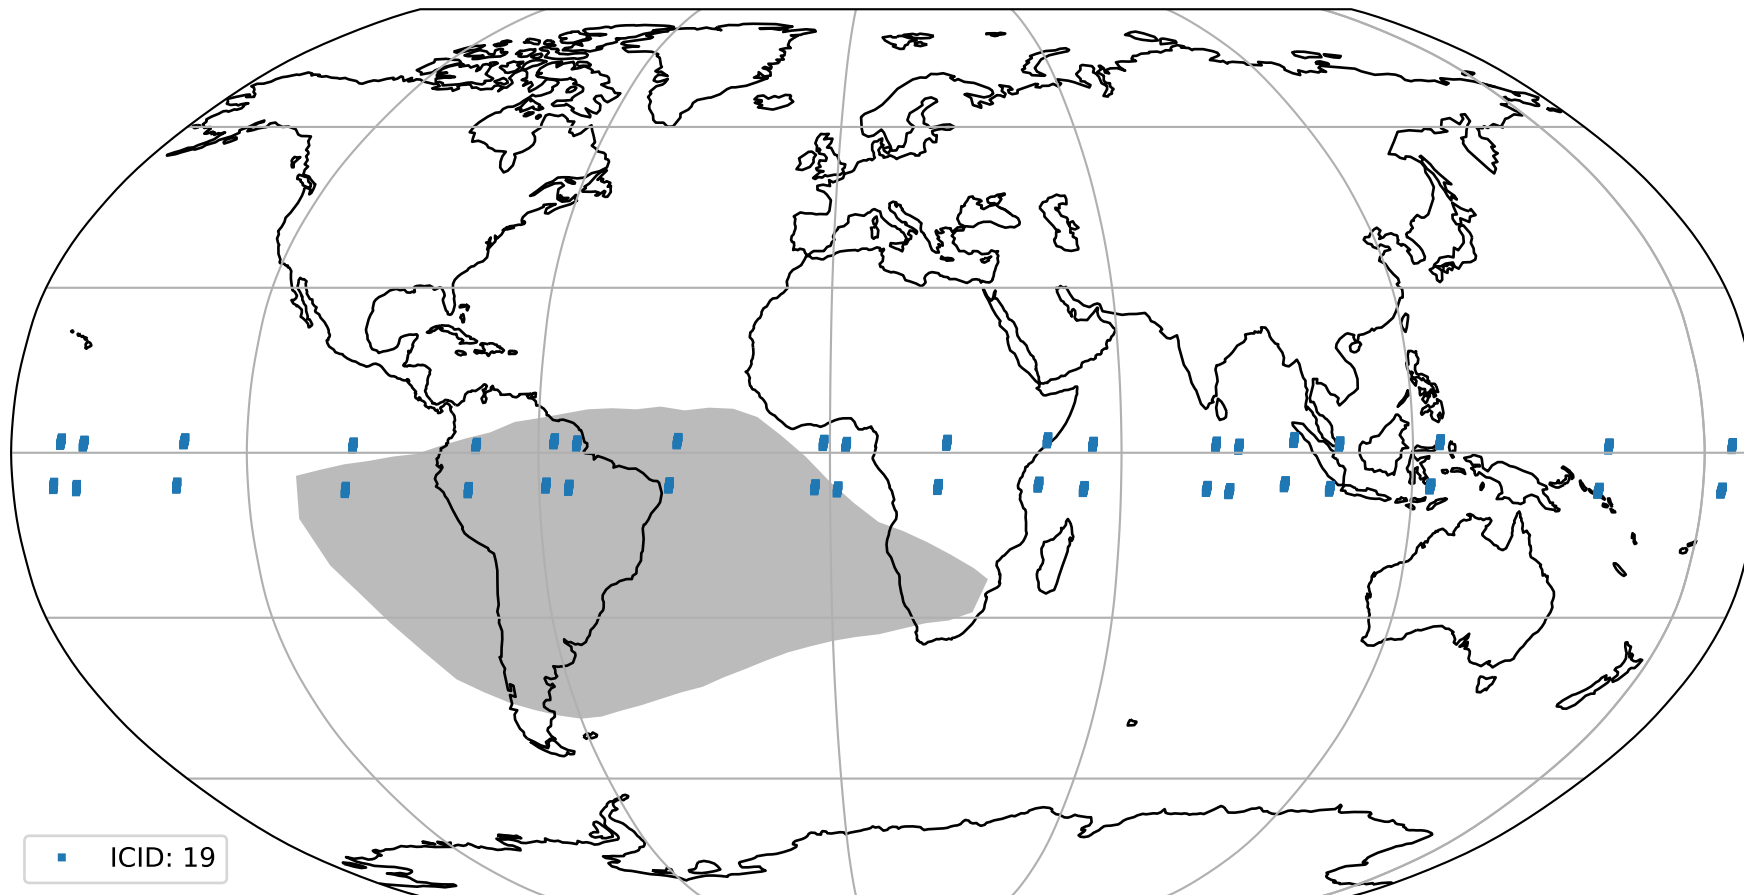

orbits : 20 in [18022, 18067]
coverage : 2021-04-05 / 2021-04-08
bad (quality < 0.8) : 3495
worst (quality < 0.1) : 367
created : 2023-08-22T08:20:16

pixel-quality map (noise average)

Tropomi SWIR pixel quality (official)

orbits : 20 in [18022, 18067]
coverage : 2021-04-05 / 2021-04-08
to good : 362
good to bad : 1627
to worst : 235
created : 2023-08-22T08:20:16

total quality compared with SWIR pixel-quality CKD

Tropomi SWIR pixel quality (official)

orbits : 20 in [18022, 18067]
coverage : 2021-04-05 / 2021-04-08
created : 2023-08-22T08:20:16

Histograms of pixel-quality

Tropomi SWIR pixel quality (official) ground-tracks of Sentinel-5P

orbits : 20 in [18022, 18067]
coverage : 2021-04-05 / 2021-04-08
created : 2023-08-22T08:20:17

Tropomi SWIR pixel quality (official)

orbits : [2827, 18067]
coverage : 2018-04-30 / 2021-04-08
created : 2023-08-22T08:20:17

trend of pixel quality & temperatures