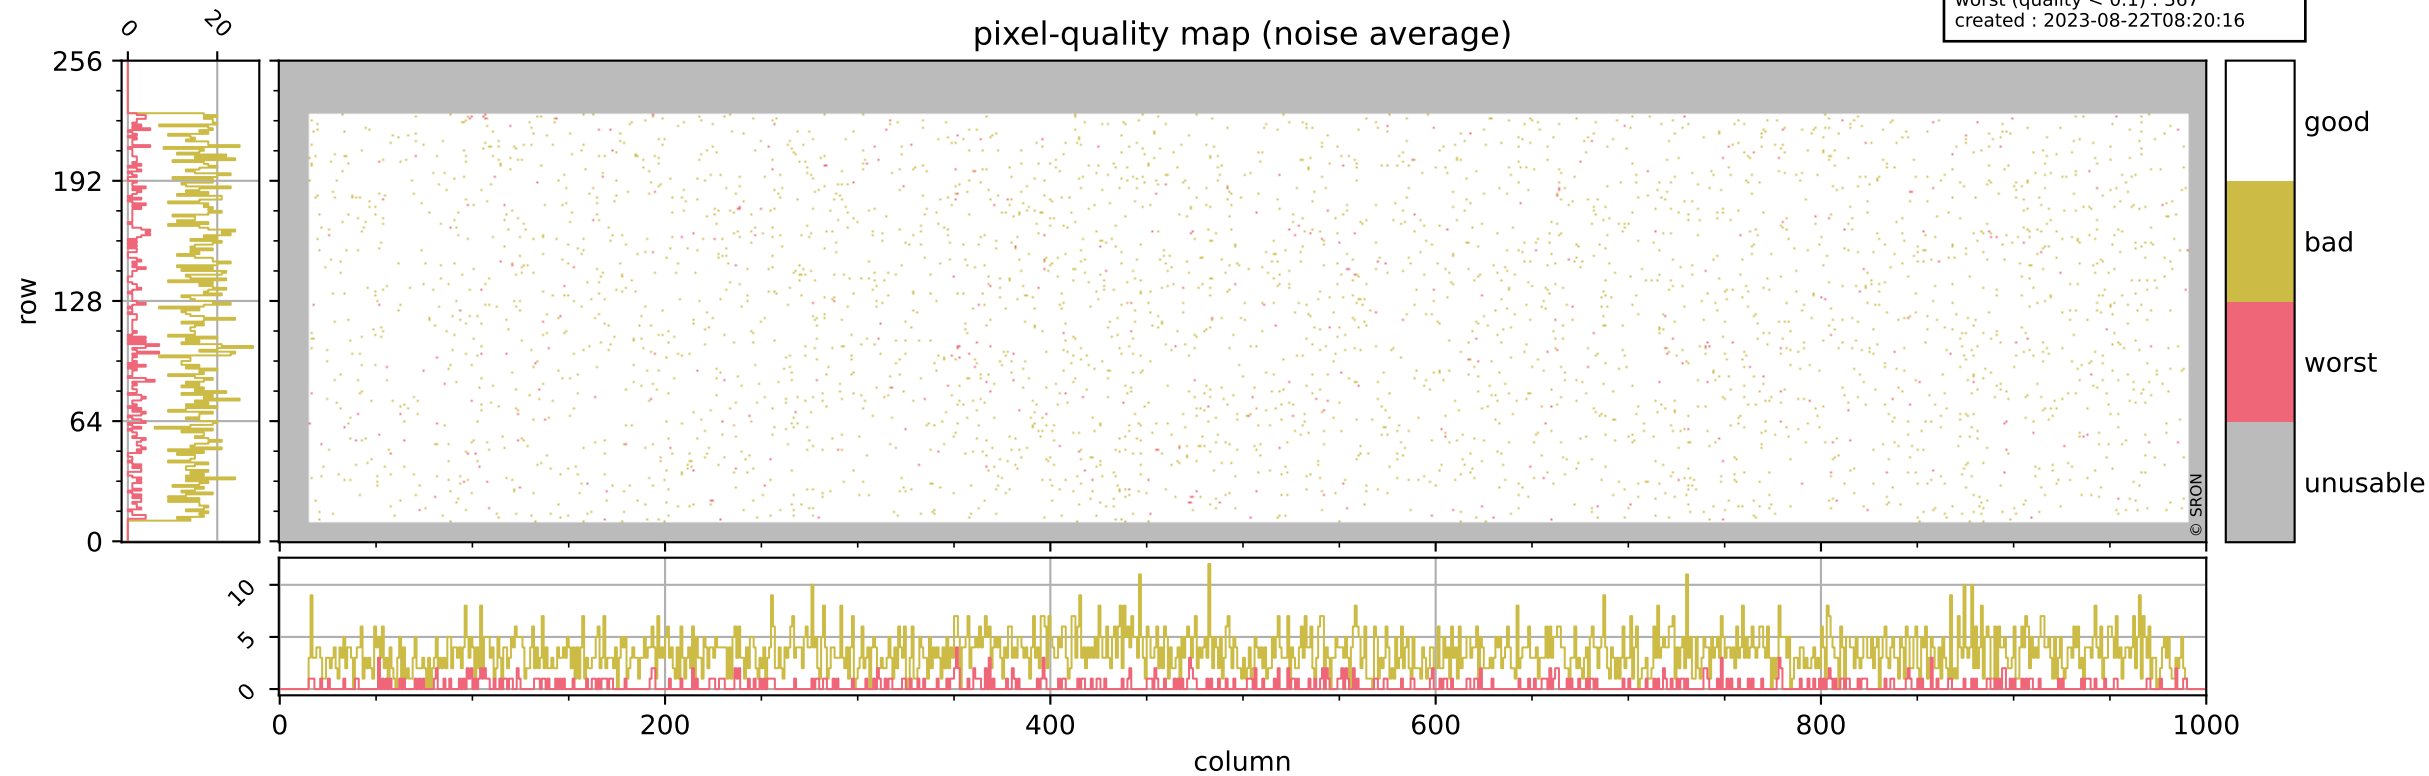

Tropomi SWIR pixel quality (official)

orbits : 20 in [18022, 18067]
coverage : 2021-04-05 / 2021-04-08
bad (quality < 0.8) : 291
worst (quality < 0.1) : 115
created : 2023-08-22T08:20:16

Tropomi SWIR pixel quality (official)

orbits : 20 in [18022, 18067]
coverage : 2021-04-05 / 2021-04-08
bad (quality < 0.8) : 3495
worst (quality < 0.1) : 367
created : 2023-08-22T08:20:16

pixel-quality map (noise average)

Tropomi SWIR pixel quality (official)

orbits : 20 in [18022, 18067]
coverage : 2021-04-05 / 2021-04-08
to good : 362
good to bad : 1627
to worst : 235
created : 2023-08-22T08:20:16

total quality compared with SWIR pixel-quality CKD

Tropomi SWIR pixel quality (official)

orbits : 20 in [18022, 18067]
coverage : 2021-04-05 / 2021-04-08
created : 2023-08-22T08:20:16

Histograms of pixel-quality

Tropomi SWIR pixel quality (official) ground-tracks of Sentinel-5P

orbits : 20 in [18022, 18067]
coverage : 2021-04-05 / 2021-04-08
created : 2023-08-22T08:20:17