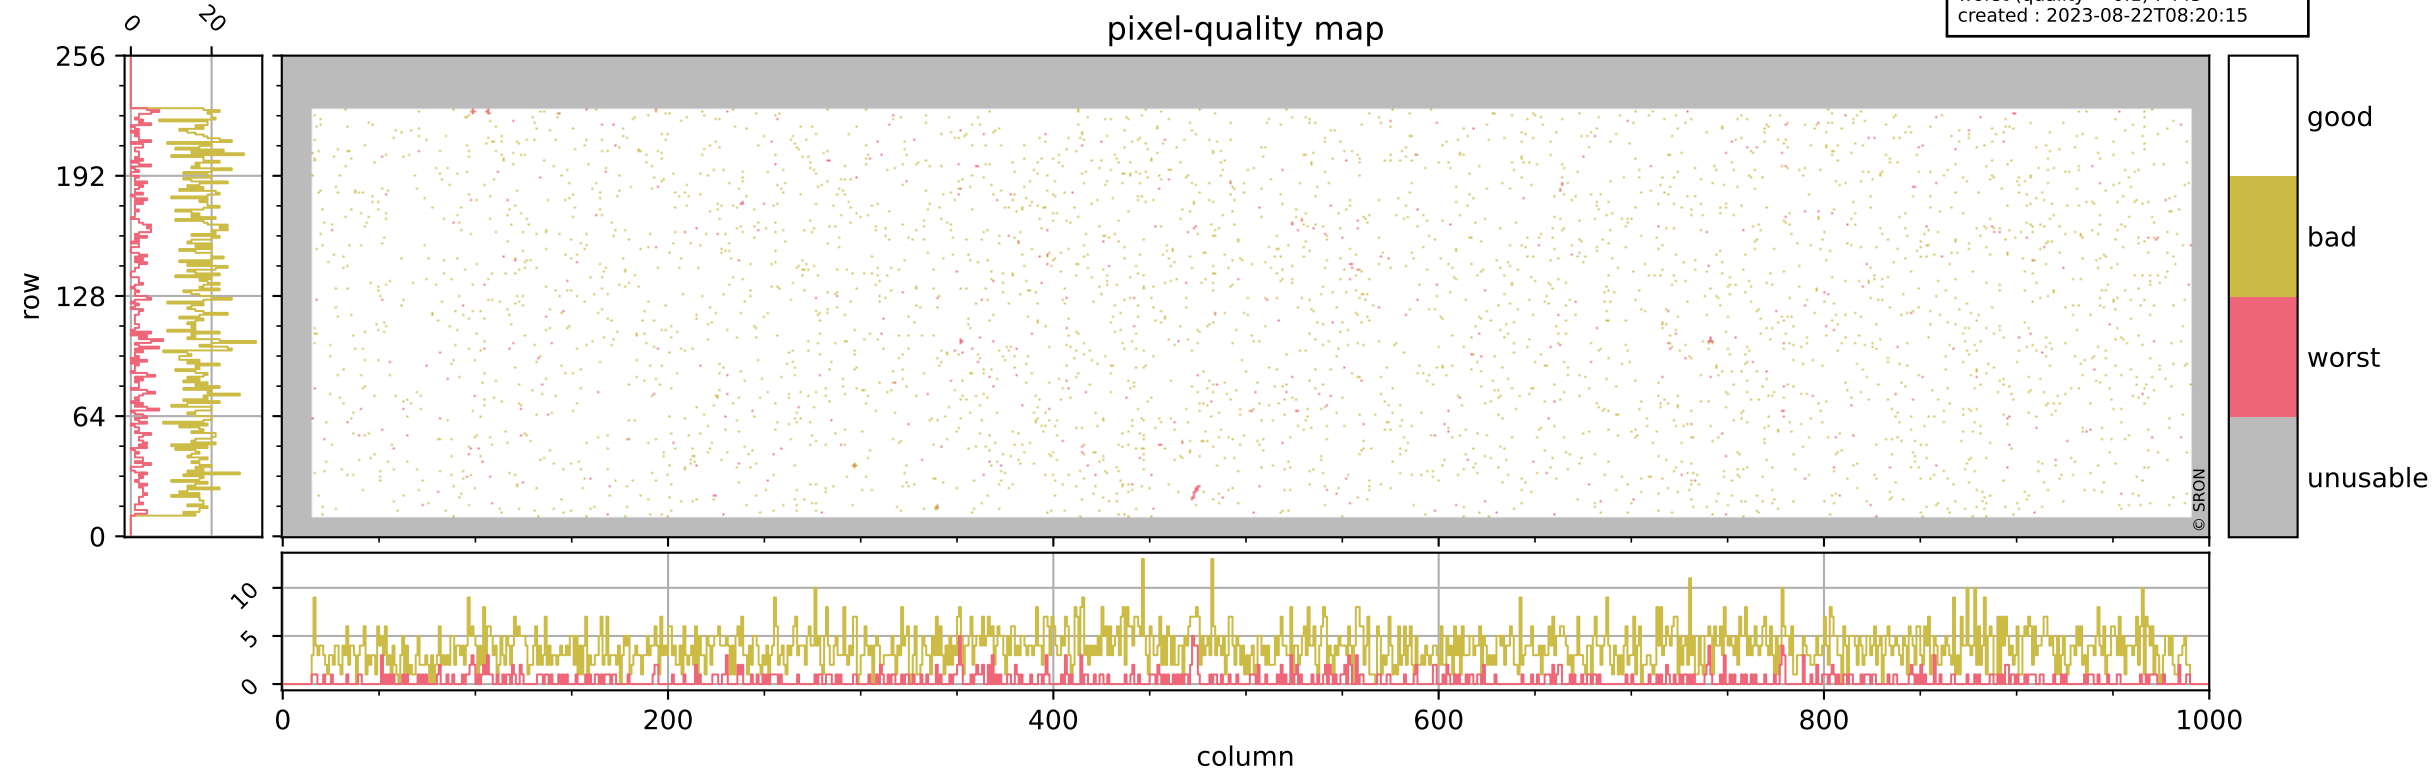

Tropomi SWIR pixel quality (official)

orbits : 20 in [18022, 18067]
coverage : 2021-04-05 / 2021-04-08
bad (quality < 0.8) : 3748
worst (quality < 0.1) : 445
created : 2023-08-22T08:20:15

pixel-quality map

Tropomi SWIR pixel quality (official)

orbits : 20 in [18022, 18067]
coverage : 2021-04-05 / 2021-04-08
bad (quality < 0.8) : 291
worst (quality < 0.1) : 115
created : 2023-08-22T08:20:16

Tropomi SWIR pixel quality (official)

orbits : 20 in [18022, 18067]
coverage : 2021-04-05 / 2021-04-08
bad (quality < 0.8) : 3495
worst (quality < 0.1) : 367
created : 2023-08-22T08:20:16

pixel-quality map (noise average)

Tropomi SWIR pixel quality (official)

orbits : 20 in [18022, 18067]
coverage : 2021-04-05 / 2021-04-08
to good : 362
good to bad : 1627
to worst : 235
created : 2023-08-22T08:20:16

total quality compared with SWIR pixel-quality CKD

Tropomi SWIR pixel quality (official)