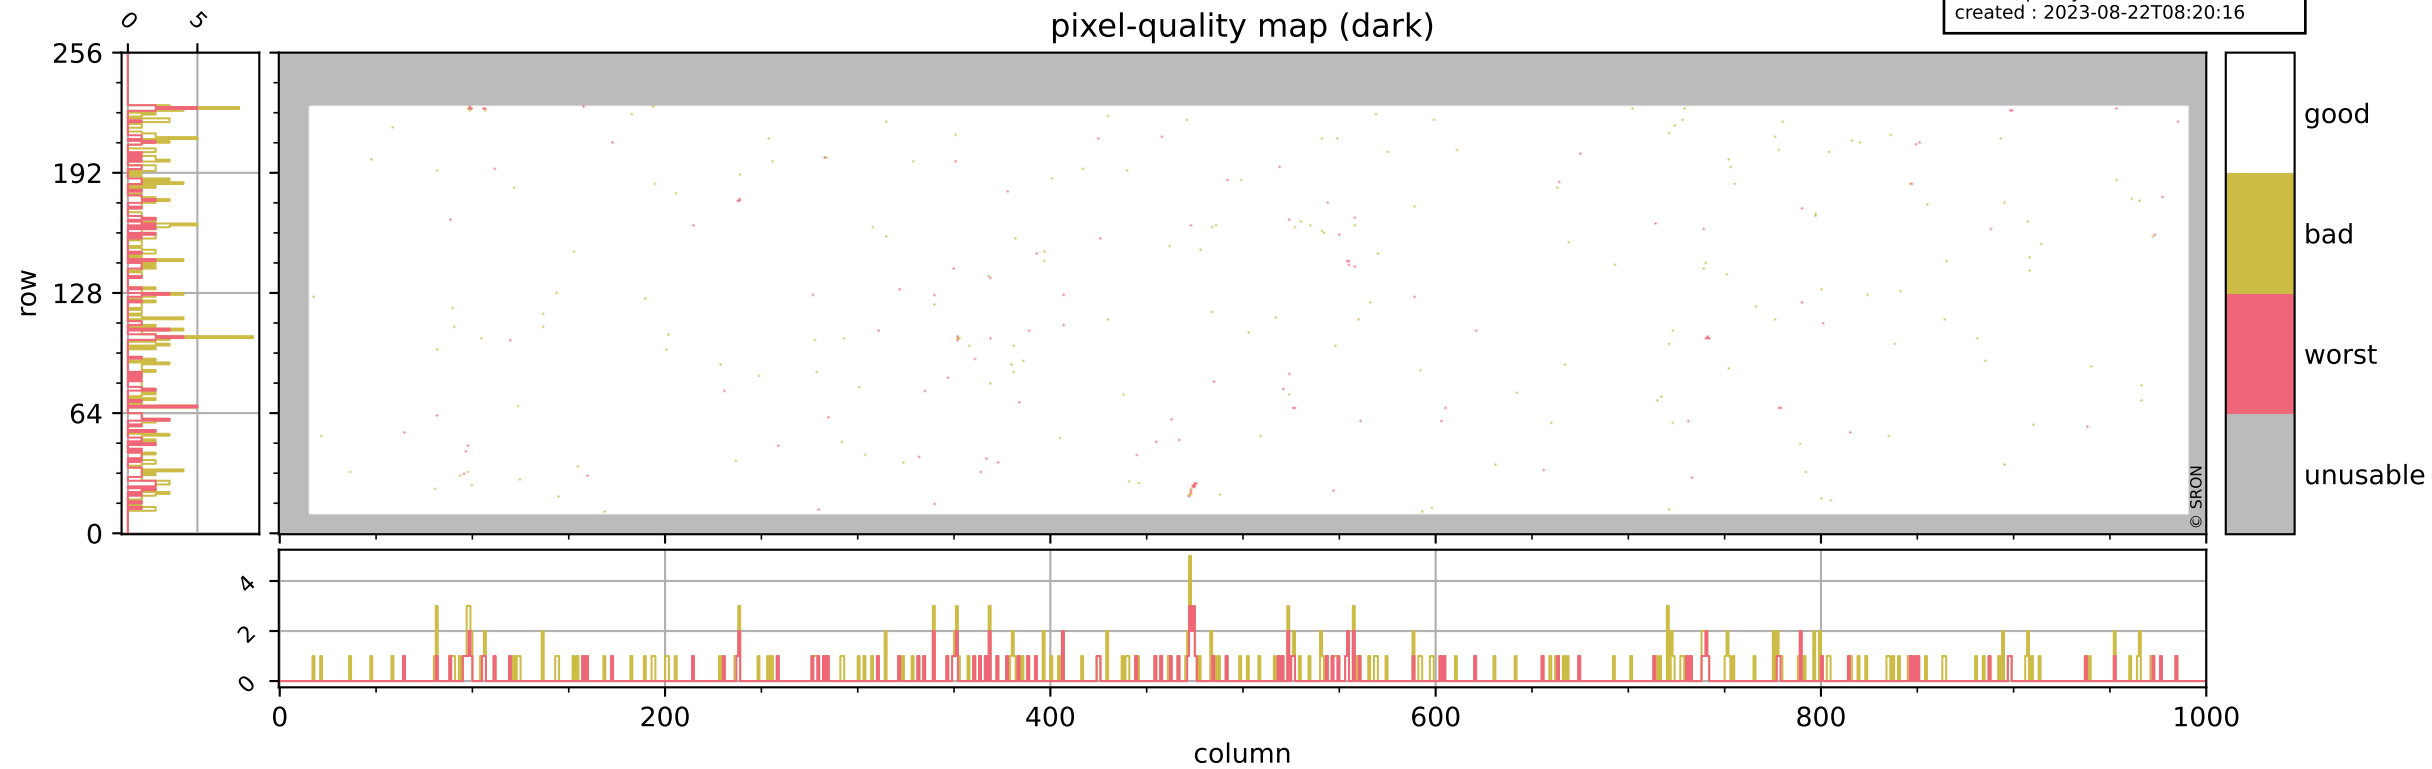

Tropomi SWIR pixel quality (official)

orbits : 20 in [18022, 18067]
coverage : 2021-04-05 / 2021-04-08
bad (quality < 0.8) : 3748
worst (quality < 0.1) : 445
created : 2023-08-22T08:20:15

pixel-quality map

Tropomi SWIR pixel quality (official)

orbits : 20 in [18022, 18067]
coverage : 2021-04-05 / 2021-04-08
bad (quality < 0.8) : 291
worst (quality < 0.1) : 115
created : 2023-08-22T08:20:16

Tropomi SWIR pixel quality (official)

orbits : 20 in [18022, 18067]
coverage : 2021-04-05 / 2021-04-08
bad (quality < 0.8) : 3495
worst (quality < 0.1) : 367
created : 2023-08-22T08:20:16

pixel-quality map (noise average)

Tropomi SWIR pixel quality (official)

orbits : 20 in [18022, 18067]
coverage : 2021-04-05 / 2021-04-08
to good : 362
good to bad : 1627
to worst : 235
created : 2023-08-22T08:20:16

total quality compared with SWIR pixel-quality CKD

Tropomi SWIR pixel quality (official)