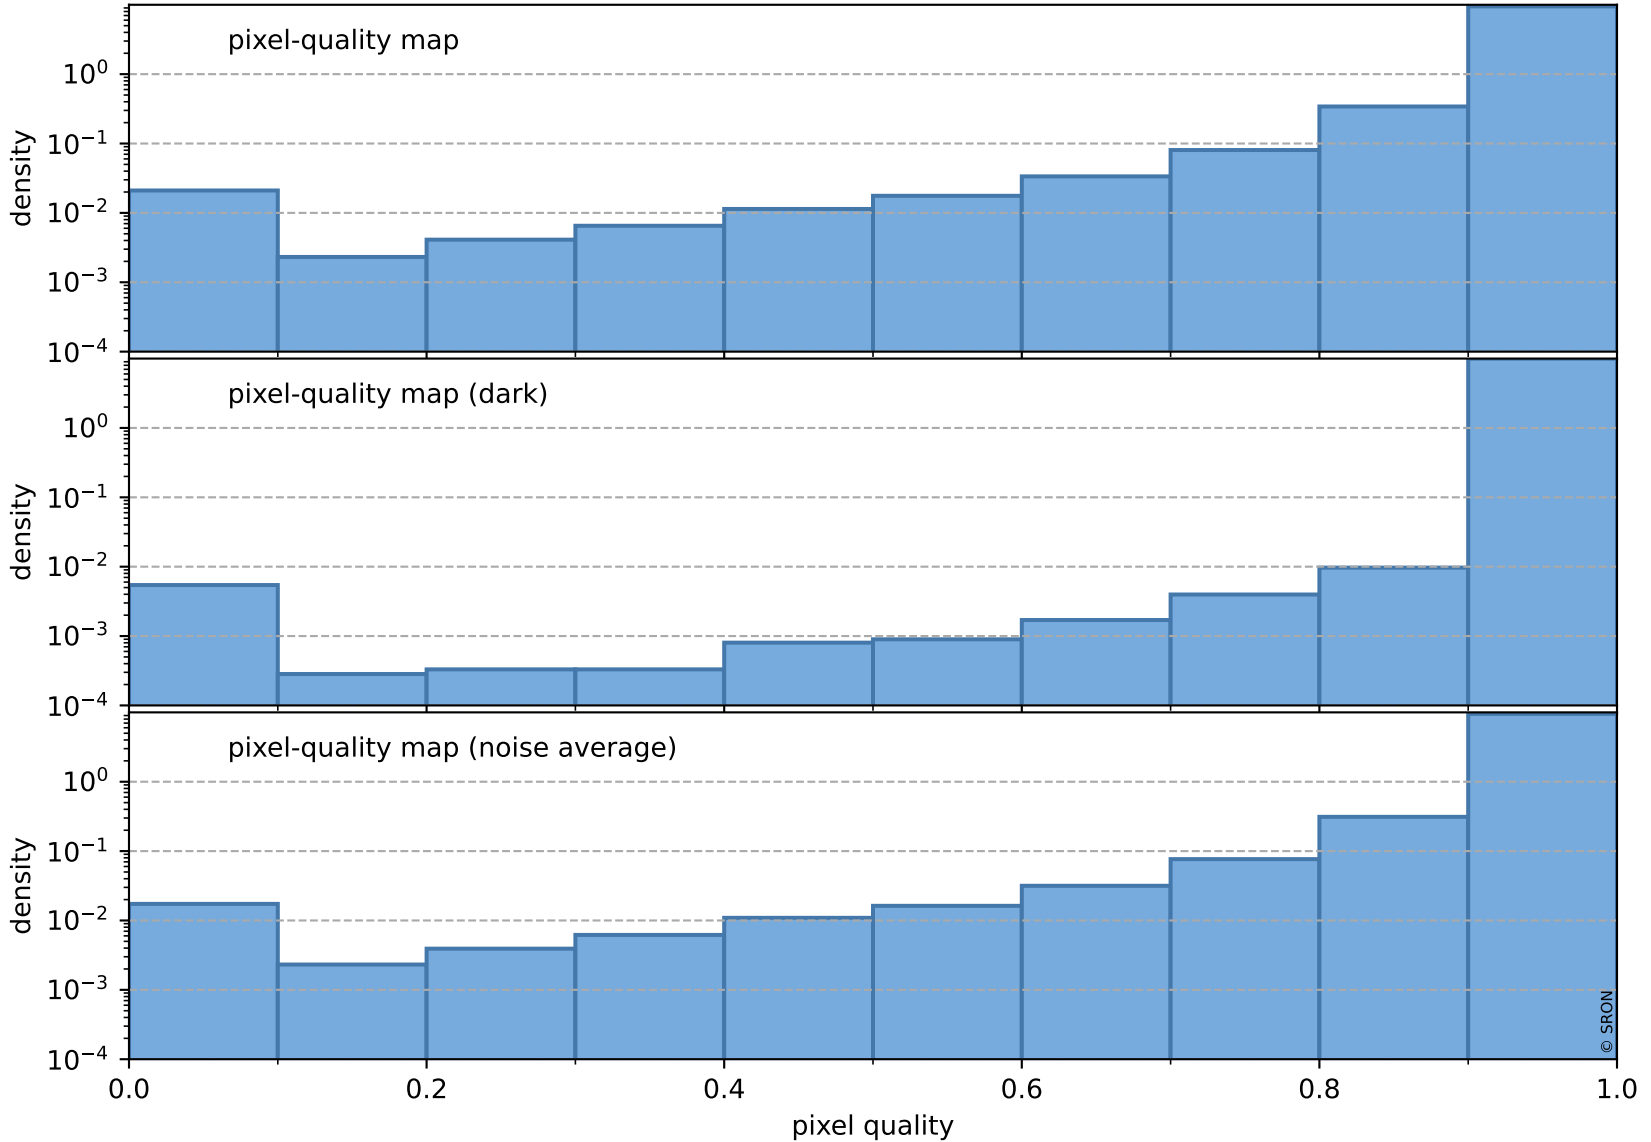

orbits : 20 in [18022, 18067]
coverage : 2021-04-05 / 2021-04-08
bad (quality < 0.8) : 3495
worst (quality < 0.1) : 367
created : 2023-08-22T08:20:16

pixel-quality map (noise average)

Tropomi SWIR pixel quality (official)

orbits : 20 in [18022, 18067]
coverage : 2021-04-05 / 2021-04-08
to good : 362
good to bad : 1627
to worst : 235
created : 2023-08-22T08:20:16

total quality compared with SWIR pixel-quality CKD

Tropomi SWIR pixel quality (official)

orbits : 20 in [18022, 18067]
coverage : 2021-04-05 / 2021-04-08
created : 2023-08-22T08:20:16

Histograms of pixel-quality

Tropomi SWIR pixel quality (official) ground-tracks of Sentinel-5P

orbits : 20 in [18022, 18067]
coverage : 2021-04-05 / 2021-04-08
created : 2023-08-22T08:20:17

Tropomi SWIR pixel quality (official)

orbits : [2827, 18067]
coverage : 2018-04-30 / 2021-04-08
created : 2023-08-22T08:20:17

trend of pixel quality & temperatures