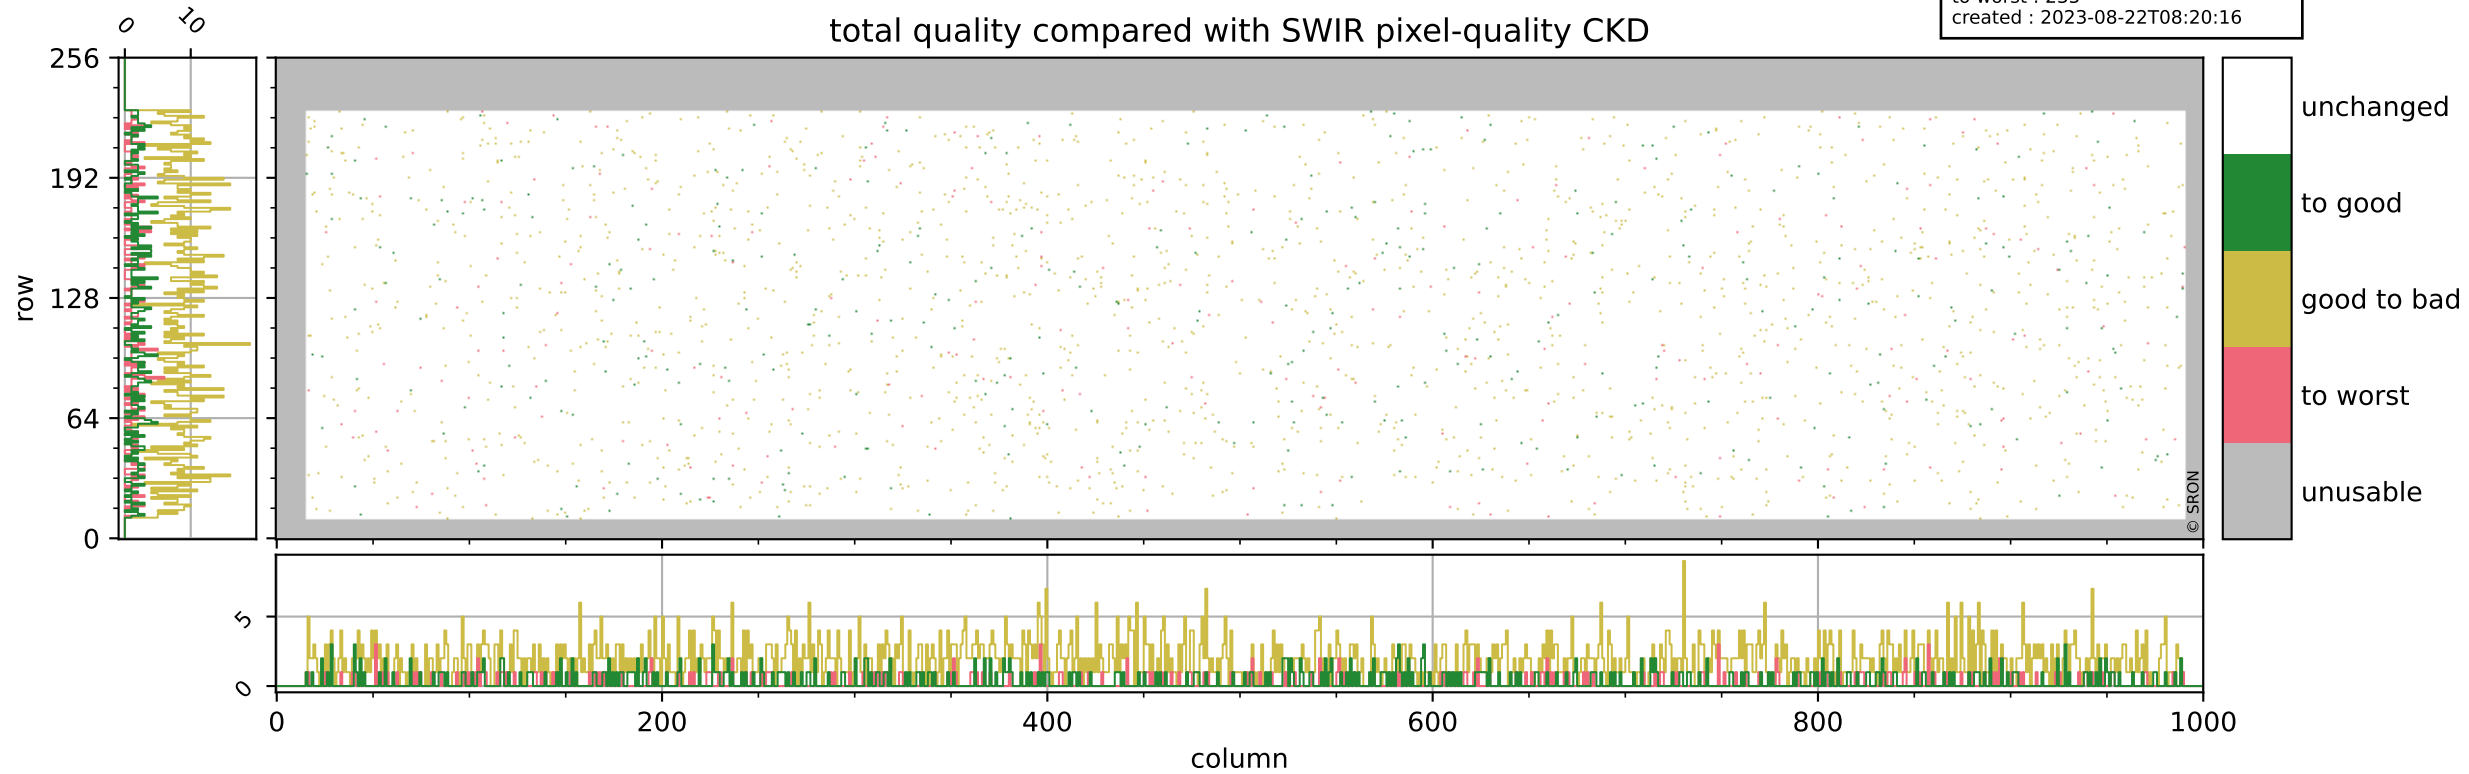

Tropomi SWIR pixel quality (official)

orbits : 20 in [18022, 18067]
coverage : 2021-04-05 / 2021-04-08
bad (quality < 0.8) : 291
worst (quality < 0.1) : 115
created : 2023-08-22T08:20:16

Tropomi SWIR pixel quality (official)

orbits : 20 in [18022, 18067]
coverage : 2021-04-05 / 2021-04-08
bad (quality < 0.8) : 3495
worst (quality < 0.1) : 367
created : 2023-08-22T08:20:16

pixel-quality map (noise average)

Tropomi SWIR pixel quality (official)

orbits : 20 in [18022, 18067]
coverage : 2021-04-05 / 2021-04-08
to good : 362
good to bad : 1627
to worst : 235
created : 2023-08-22T08:20:16

total quality compared with SWIR pixel-quality CKD

Tropomi SWIR pixel quality (official)

orbits : 20 in [18022, 18067]
coverage : 2021-04-05 / 2021-04-08
created : 2023-08-22T08:20:16

Histograms of pixel-quality

Tropomi SWIR pixel quality (official) ground-tracks of Sentinel-5P

orbits : 20 in [18022, 18067]
coverage : 2021-04-05 / 2021-04-08
created : 2023-08-22T08:20:17