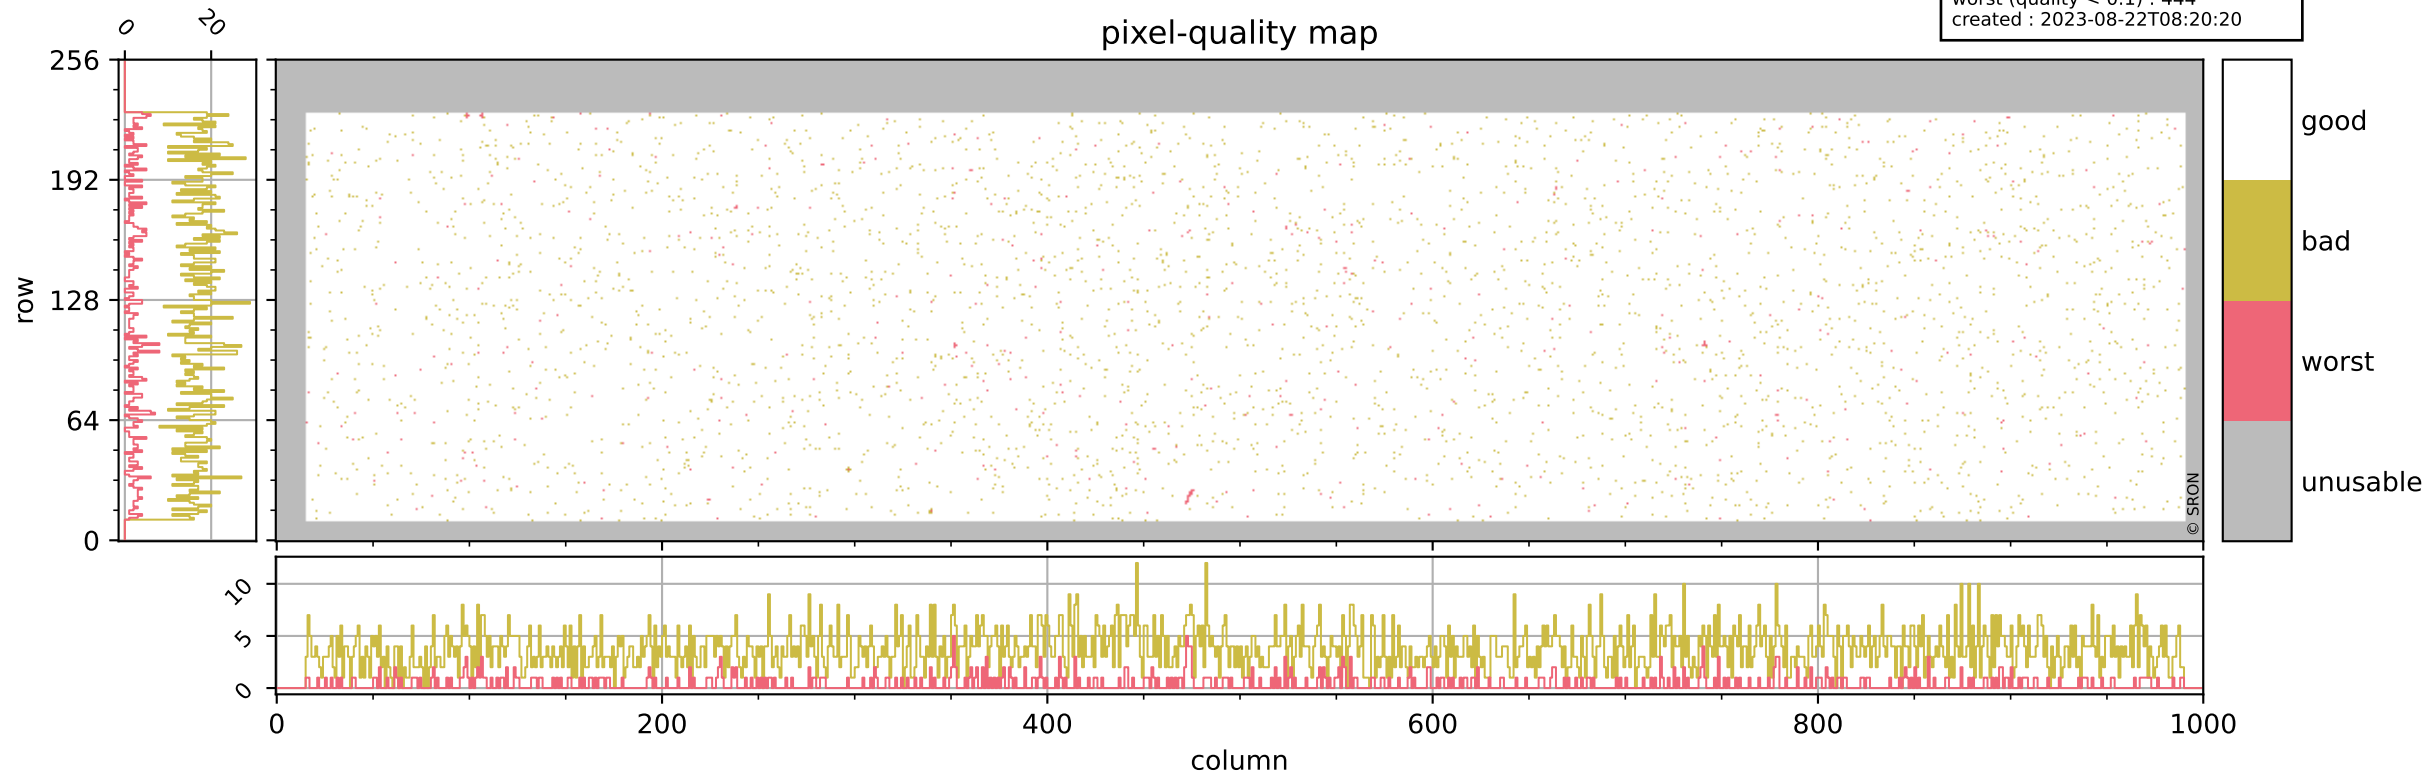

Tropomi SWIR pixel quality (official)

orbits : 20 in [18052, 18097]
coverage : 2021-04-07 / 2021-04-10
bad (quality < 0.8) : 3716
worst (quality < 0.1) : 444
created : 2023-08-22T08:20:20

pixel-quality map

Tropomi SWIR pixel quality (official)

orbits : 20 in [18052, 18097]
coverage : 2021-04-07 / 2021-04-10
bad (quality < 0.8) : 291
worst (quality < 0.1) : 114
created : 2023-08-22T08:20:20

pixel-quality map (dark)

Tropomi SWIR pixel quality (official)

orbits : 20 in [18052, 18097]
coverage : 2021-04-07 / 2021-04-10
bad (quality < 0.8) : 3458
worst (quality < 0.1) : 364
created : 2023-08-22T08:20:20

Tropomi SWIR pixel quality (official)

orbits : 20 in [18052, 18097]
coverage : 2021-04-07 / 2021-04-10
to good : 360
good to bad : 1588
to worst : 237
created : 2023-08-22T08:20:21

total quality compared with SWIR pixel-quality CKD

Tropomi SWIR pixel quality (official)