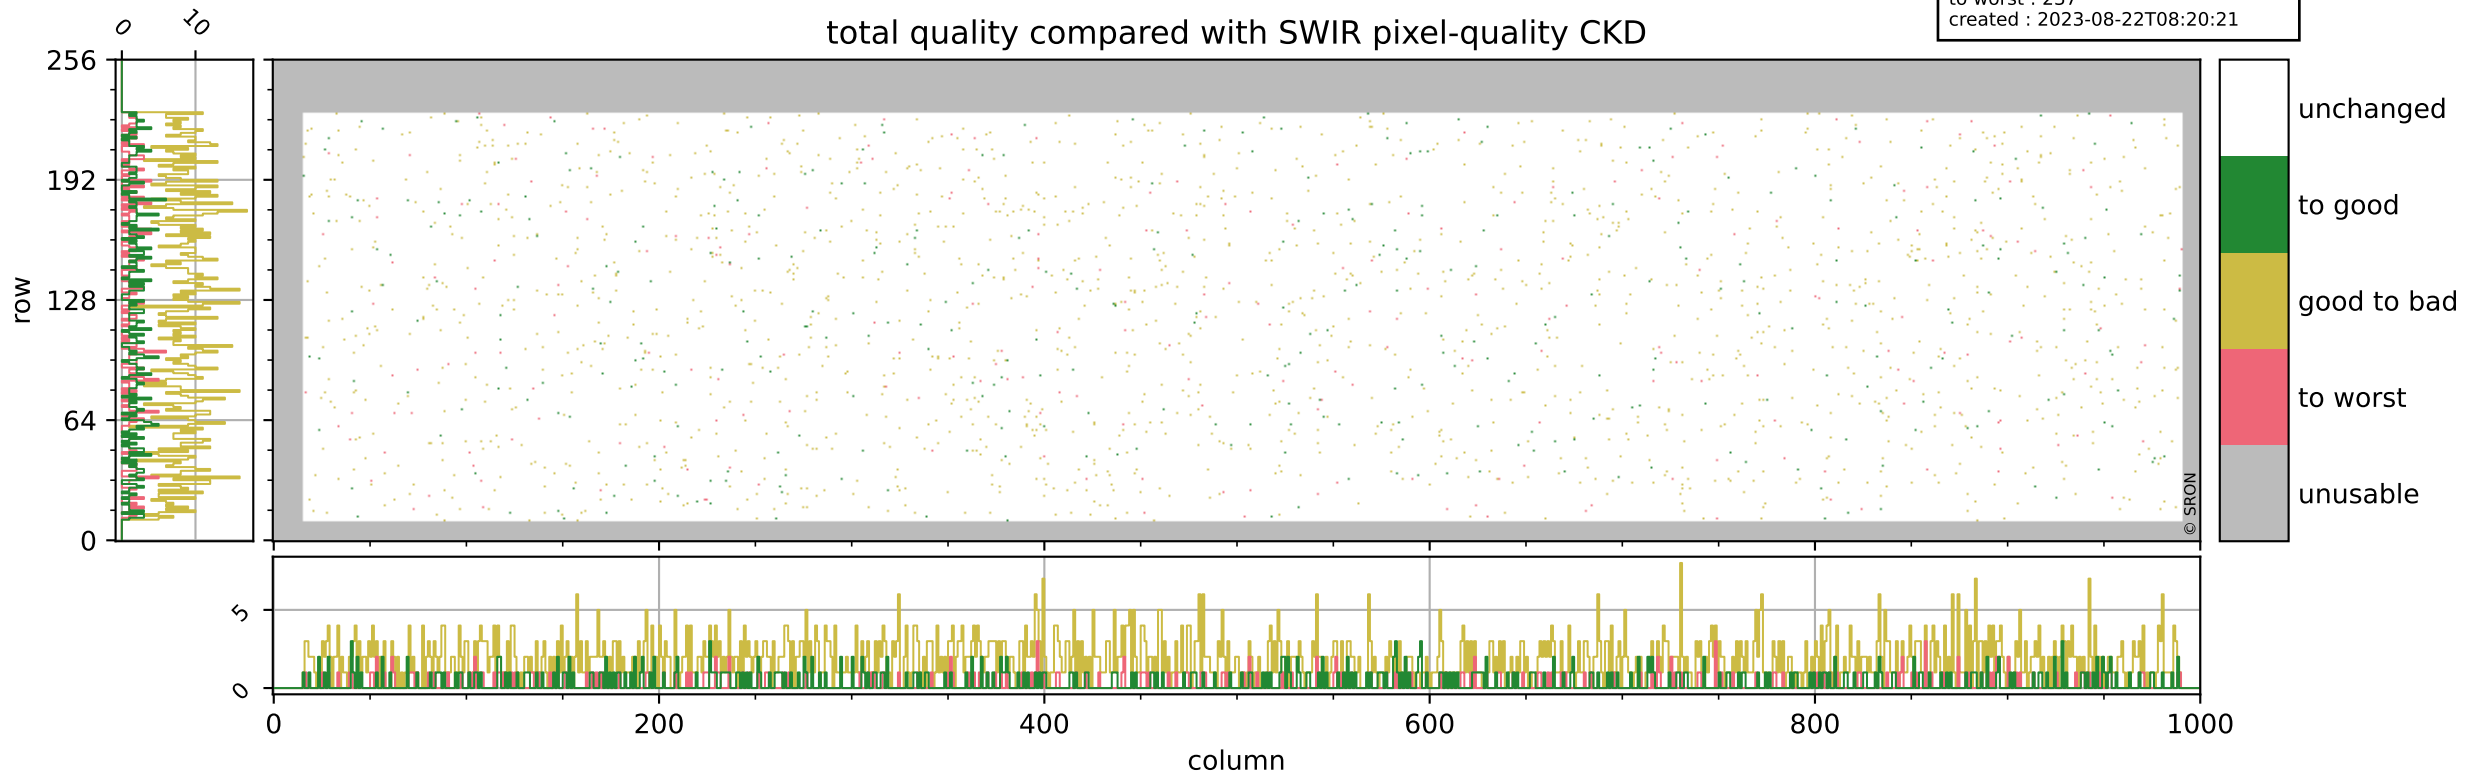

Tropomi SWIR pixel quality (official)

orbits : 20 in [18052, 18097]
coverage : 2021-04-07 / 2021-04-10
bad (quality < 0.8) : 291
worst (quality < 0.1) : 114
created : 2023-08-22T08:20:20

pixel-quality map (dark)

Tropomi SWIR pixel quality (official)

orbits : 20 in [18052, 18097]
coverage : 2021-04-07 / 2021-04-10
bad (quality < 0.8) : 3458
worst (quality < 0.1) : 364
created : 2023-08-22T08:20:20

Tropomi SWIR pixel quality (official)

orbits : 20 in [18052, 18097]
coverage : 2021-04-07 / 2021-04-10
to good : 360
good to bad : 1588
to worst : 237
created : 2023-08-22T08:20:21

total quality compared with SWIR pixel-quality CKD

Tropomi SWIR pixel quality (official)

orbits : 20 in [18052, 18097]
coverage : 2021-04-07 / 2021-04-10
created : 2023-08-22T08:20:21

Histograms of pixel-quality

Tropomi SWIR pixel quality (official) ground-tracks of Sentinel-5P

orbits : 20 in [18052, 18097]
coverage : 2021-04-07 / 2021-04-10
created : 2023-08-22T08:20:21