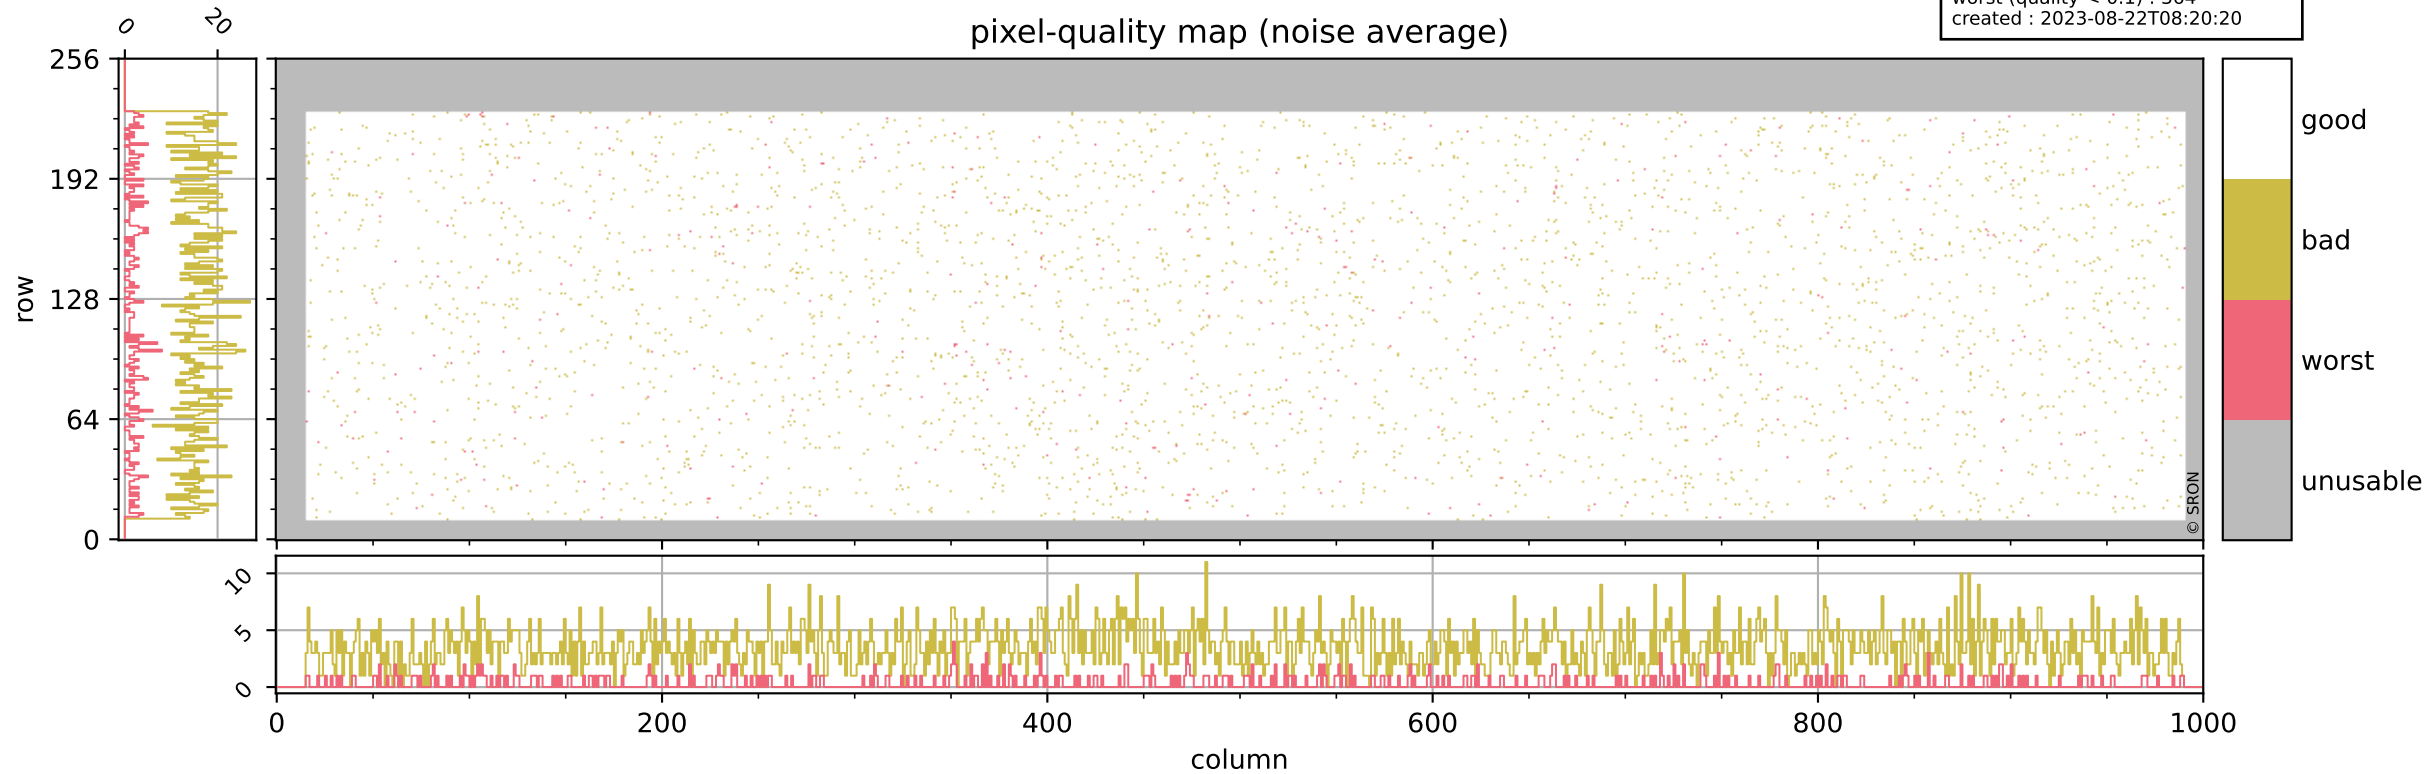

Tropomi SWIR pixel quality (official)

orbits : 20 in [18052, 18097]
coverage : 2021-04-07 / 2021-04-10
bad (quality < 0.8) : 291
worst (quality < 0.1) : 114
created : 2023-08-22T08:20:20

pixel-quality map (dark)

Tropomi SWIR pixel quality (official)

orbits : 20 in [18052, 18097]
coverage : 2021-04-07 / 2021-04-10
bad (quality < 0.8) : 3458
worst (quality < 0.1) : 364
created : 2023-08-22T08:20:20

Tropomi SWIR pixel quality (official)

orbits : 20 in [18052, 18097]
coverage : 2021-04-07 / 2021-04-10
to good : 360
good to bad : 1588
to worst : 237
created : 2023-08-22T08:20:21

total quality compared with SWIR pixel-quality CKD

Tropomi SWIR pixel quality (official)

orbits : 20 in [18052, 18097]
coverage : 2021-04-07 / 2021-04-10
created : 2023-08-22T08:20:21

Histograms of pixel-quality

Tropomi SWIR pixel quality (official) ground-tracks of Sentinel-5P

orbits : 20 in [18052, 18097]
coverage : 2021-04-07 / 2021-04-10
created : 2023-08-22T08:20:21