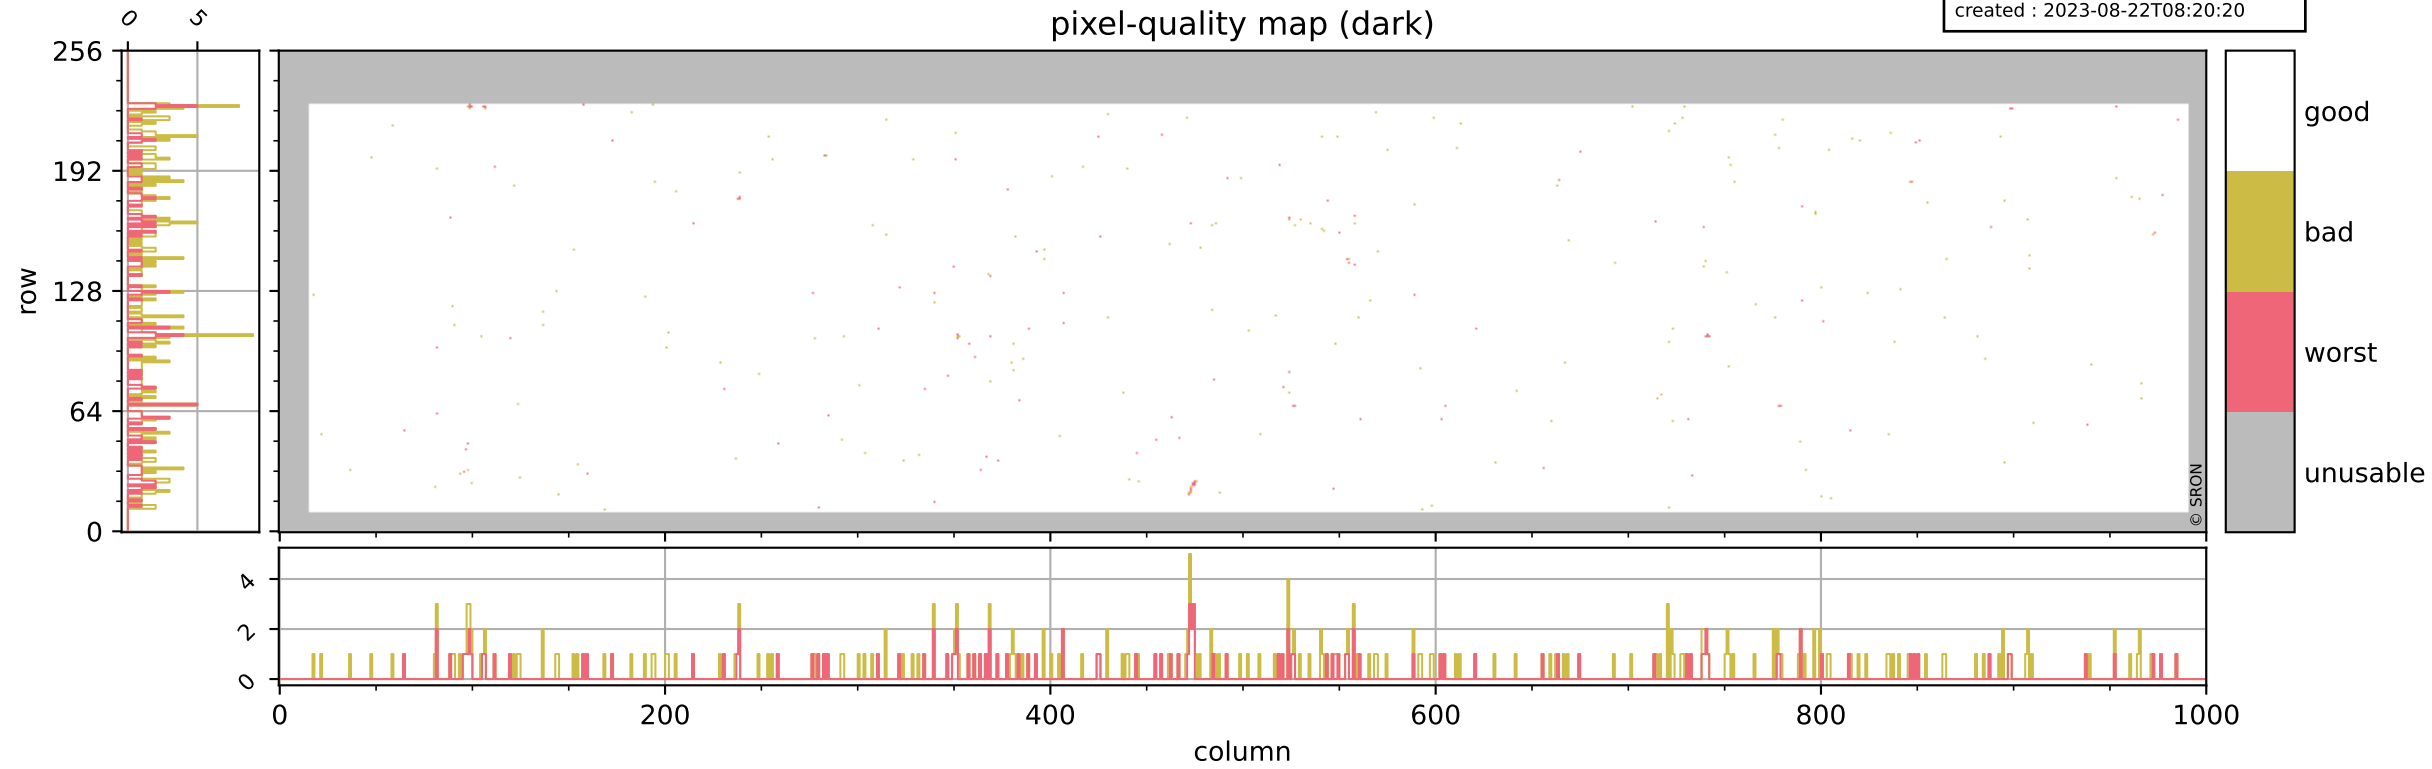

Tropomi SWIR pixel quality (official)

orbits : 20 in [18052, 18097]
coverage : 2021-04-07 / 2021-04-10
bad (quality < 0.8) : 3716
worst (quality < 0.1) : 444
created : 2023-08-22T08:20:20

pixel-quality map

Tropomi SWIR pixel quality (official)

orbits : 20 in [18052, 18097]
coverage : 2021-04-07 / 2021-04-10
bad (quality < 0.8) : 291
worst (quality < 0.1) : 114
created : 2023-08-22T08:20:20

pixel-quality map (dark)

Tropomi SWIR pixel quality (official)

orbits : 20 in [18052, 18097]
coverage : 2021-04-07 / 2021-04-10
bad (quality < 0.8) : 3458
worst (quality < 0.1) : 364
created : 2023-08-22T08:20:20

Tropomi SWIR pixel quality (official)

orbits : 20 in [18052, 18097]
coverage : 2021-04-07 / 2021-04-10
to good : 360
good to bad : 1588
to worst : 237
created : 2023-08-22T08:20:21

total quality compared with SWIR pixel-quality CKD

Tropomi SWIR pixel quality (official)