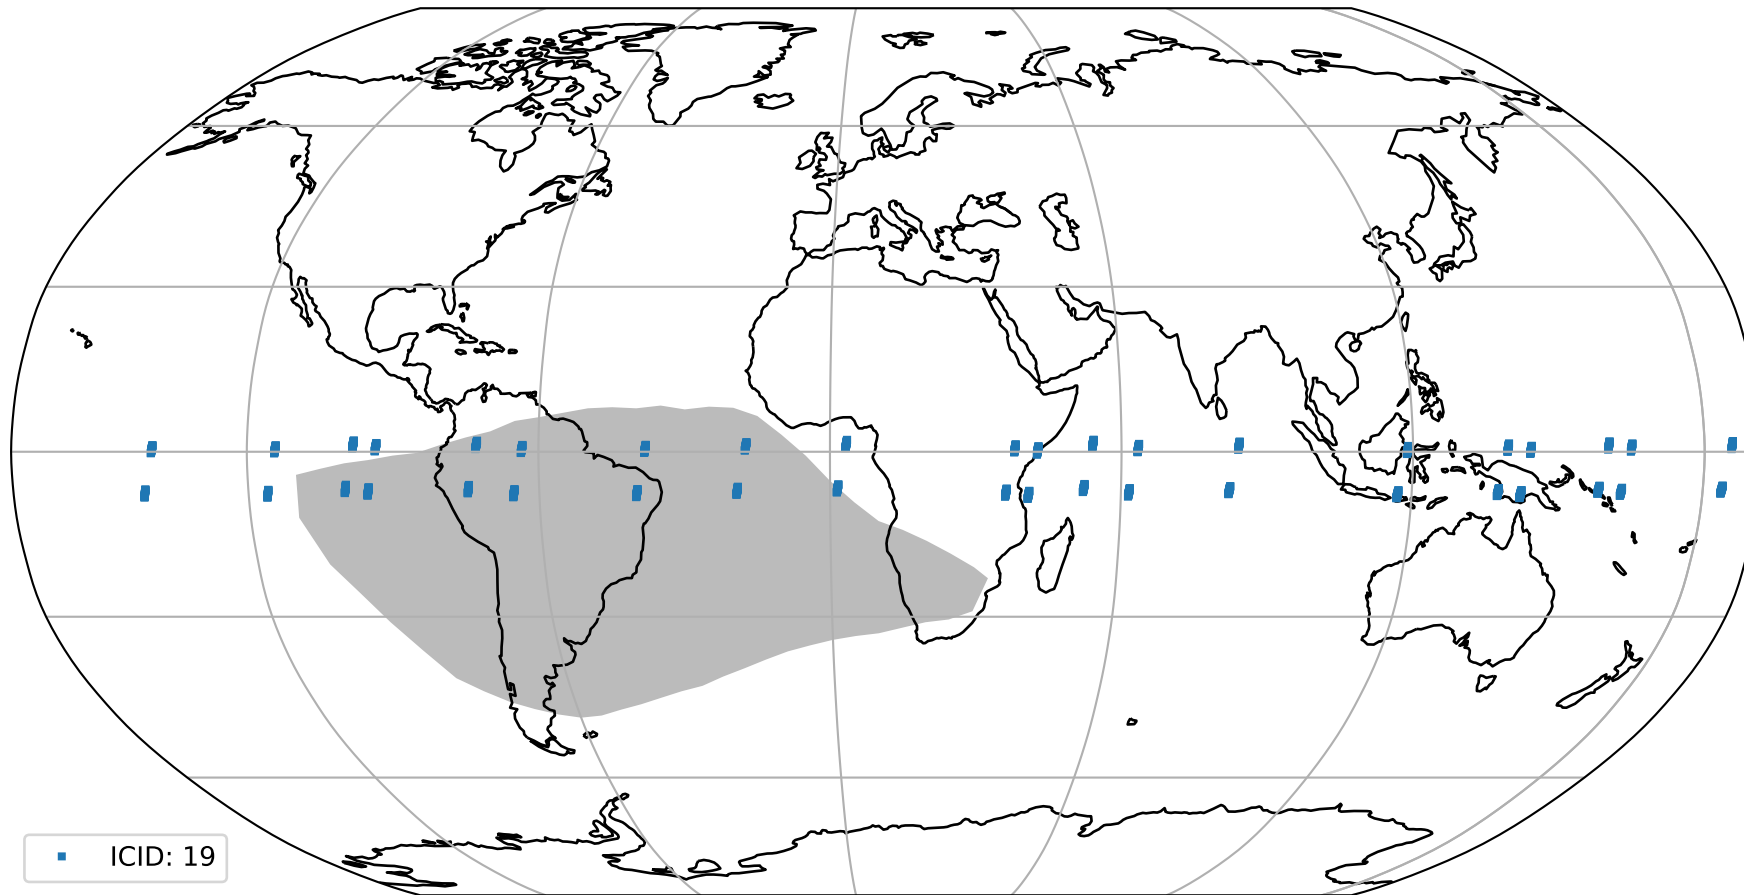

Tropomi SWIR pixel quality (official)

orbits : 20 in [18052, 18097]
coverage : 2021-04-07 / 2021-04-10
bad (quality < 0.8) : 3458
worst (quality < 0.1) : 364
created : 2023-08-22T08:20:20

Tropomi SWIR pixel quality (official)

orbits : 20 in [18052, 18097]
coverage : 2021-04-07 / 2021-04-10
to good : 360
good to bad : 1588
to worst : 237
created : 2023-08-22T08:20:21

total quality compared with SWIR pixel-quality CKD

Tropomi SWIR pixel quality (official)

orbits : 20 in [18052, 18097]
coverage : 2021-04-07 / 2021-04-10
created : 2023-08-22T08:20:21

Histograms of pixel-quality

Tropomi SWIR pixel quality (official) ground-tracks of Sentinel-5P

orbits : 20 in [18052, 18097]
coverage : 2021-04-07 / 2021-04-10
created : 2023-08-22T08:20:21

Tropomi SWIR pixel quality (official)

orbits : [2827, 18097]
coverage : 2018-04-30 / 2021-04-10
created : 2023-08-22T08:20:22

trend of pixel quality & temperatures