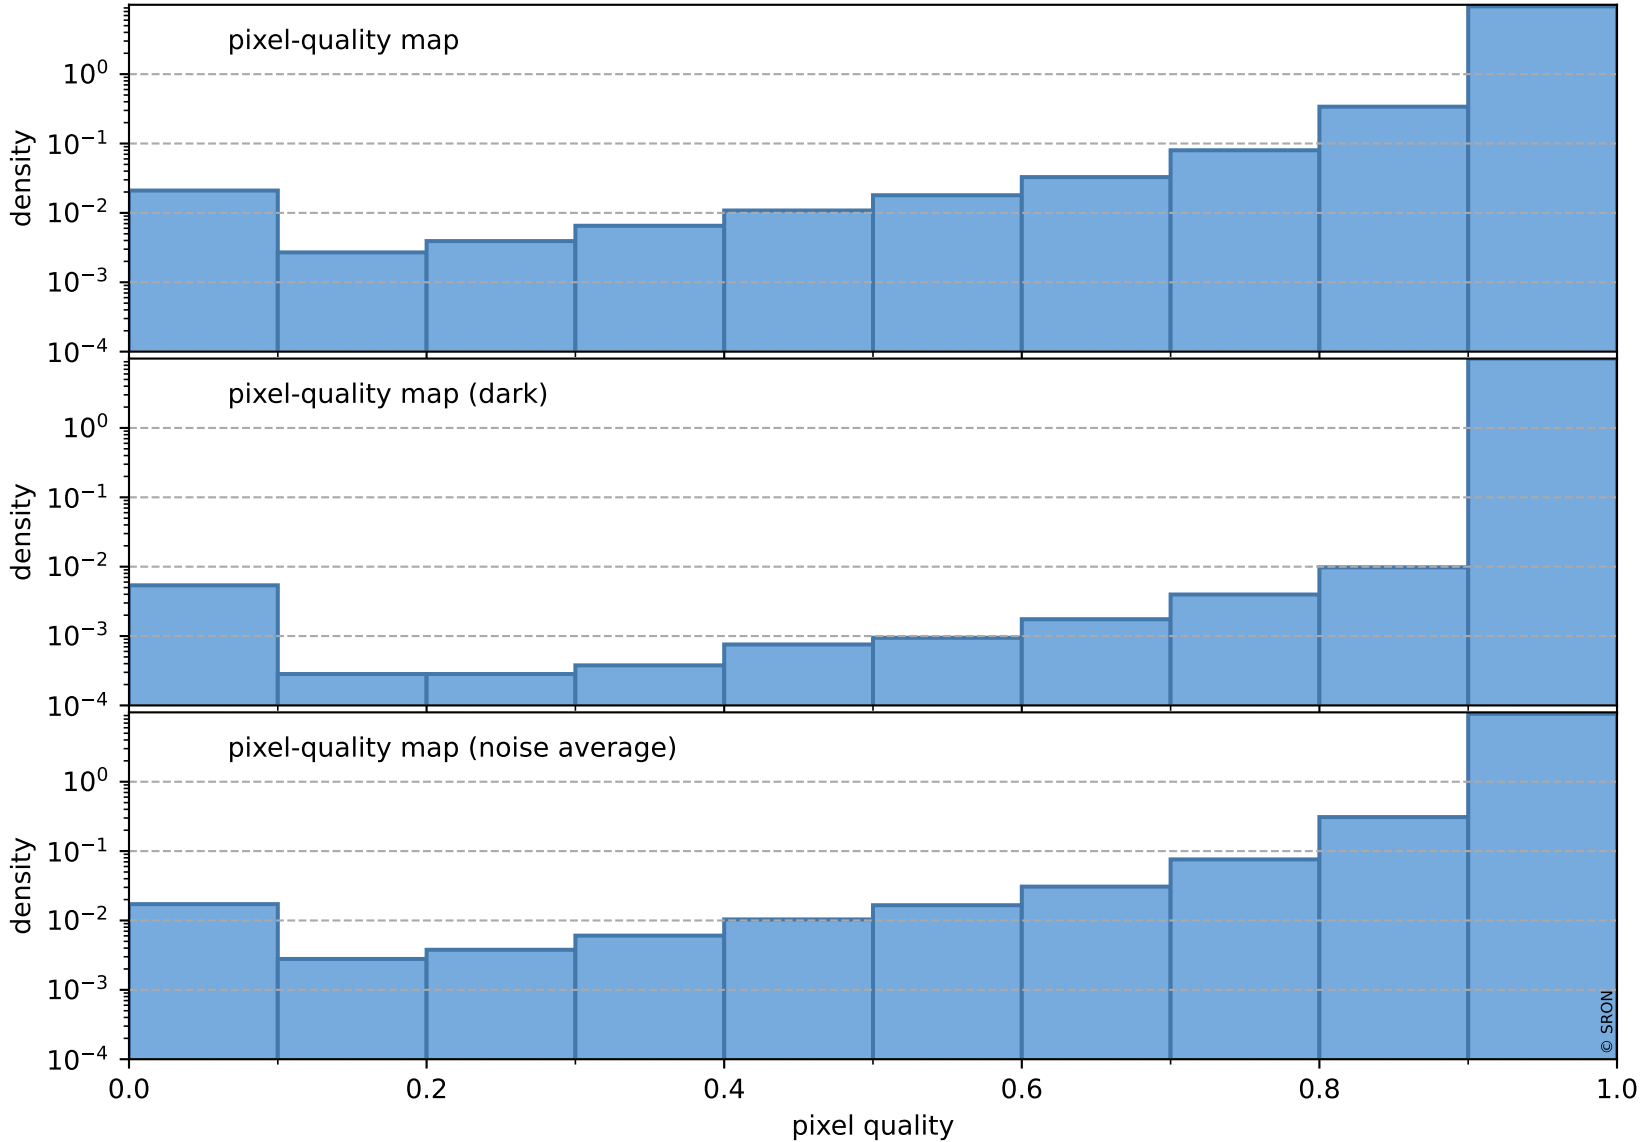

Tropomi SWIR pixel quality (official)

orbits : 20 in [18052, 18097]
coverage : 2021-04-07 / 2021-04-10
bad (quality < 0.8) : 3458
worst (quality < 0.1) : 364
created : 2023-08-22T08:20:20

Tropomi SWIR pixel quality (official)

orbits : 20 in [18052, 18097]
coverage : 2021-04-07 / 2021-04-10
to good : 360
good to bad : 1588
to worst : 237
created : 2023-08-22T08:20:21

total quality compared with SWIR pixel-quality CKD

Tropomi SWIR pixel quality (official)

orbits : 20 in [18052, 18097]
coverage : 2021-04-07 / 2021-04-10
created : 2023-08-22T08:20:21

Histograms of pixel-quality

Tropomi SWIR pixel quality (official) ground-tracks of Sentinel-5P

orbits : 20 in [18052, 18097]
coverage : 2021-04-07 / 2021-04-10
created : 2023-08-22T08:20:21

Tropomi SWIR pixel quality (official)

orbits : [2827, 18097]
coverage : 2018-04-30 / 2021-04-10
created : 2023-08-22T08:20:22

trend of pixel quality & temperatures