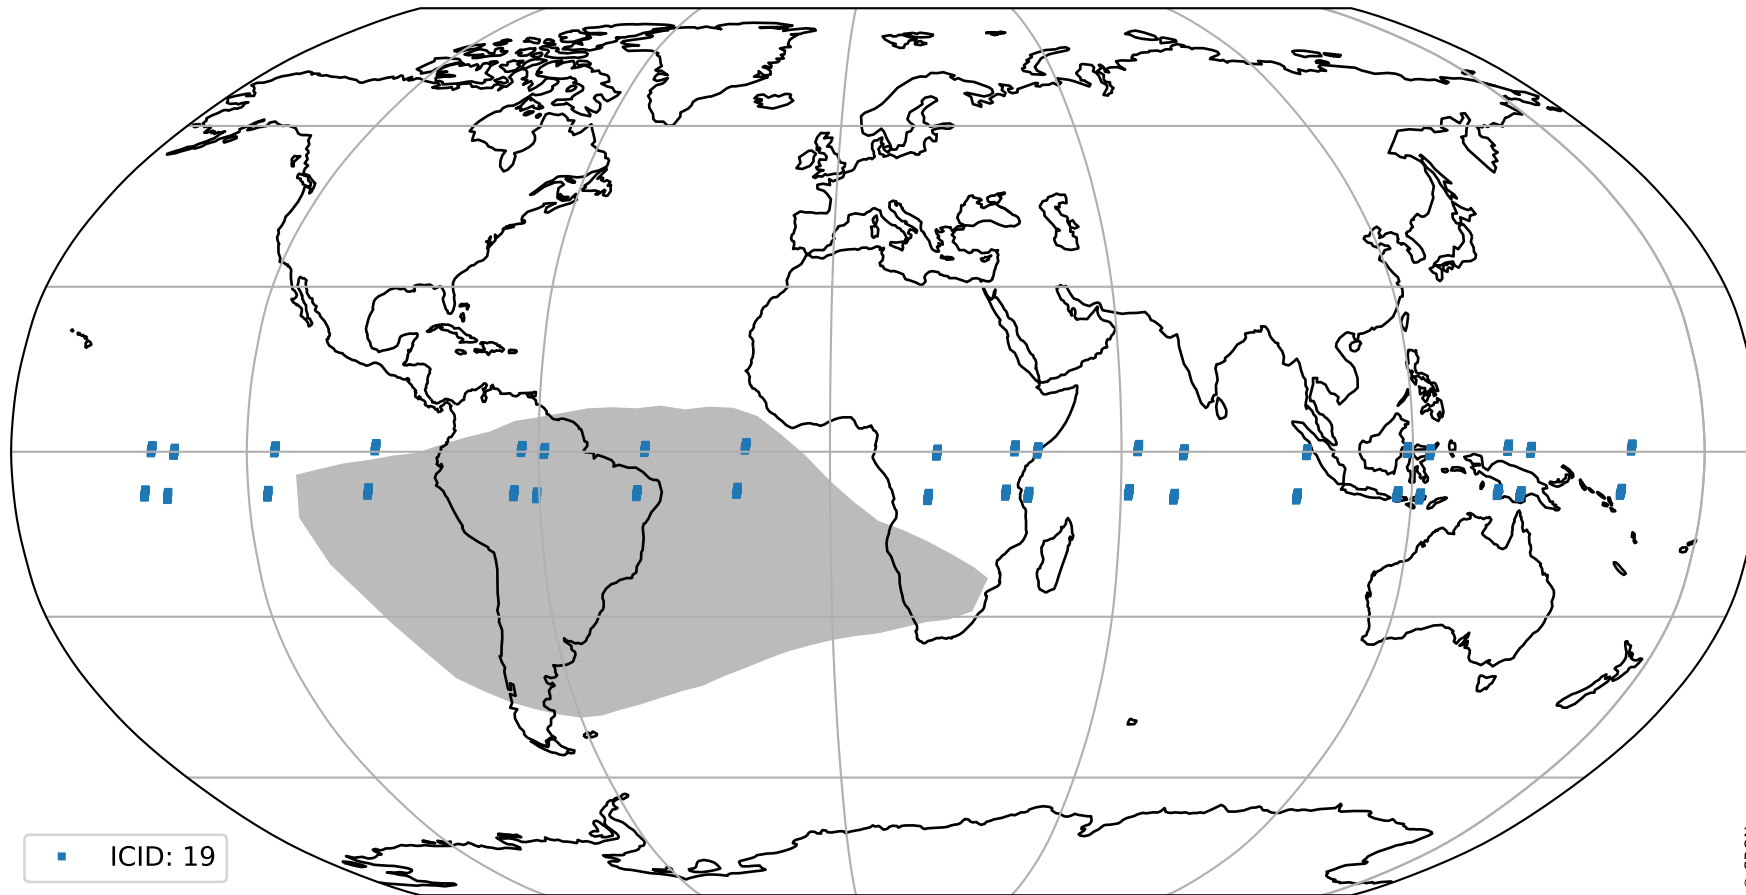

orbits : 19 in [18067, 18112]
coverage : 2021-04-09 / 2021-04-12
bad (quality < 0.8) : 3474
worst (quality < 0.1) : 367
created : 2023-08-22T08:20:23

pixel-quality map (noise average)

Tropomi SWIR pixel quality (official)

orbits : 19 in [18067, 18112]
coverage : 2021-04-09 / 2021-04-12
to good : 354
good to bad : 1595
to worst : 237
created : 2023-08-22T08:20:23

total quality compared with SWIR pixel-quality CKD

Tropomi SWIR pixel quality (official)

orbits : 19 in [18067, 18112]
coverage : 2021-04-09 / 2021-04-12
created : 2023-08-22T08:20:23

Histograms of pixel-quality

Tropomi SWIR pixel quality (official) ground-tracks of Sentinel-5P

orbits : 19 in [18067, 18112]
coverage : 2021-04-09 / 2021-04-12
created : 2023-08-22T08:20:24

Tropomi SWIR pixel quality (official)

orbits : [2827, 18112]
coverage : 2018-04-30 / 2021-04-12
created : 2023-08-22T08:20:24

trend of pixel quality & temperatures