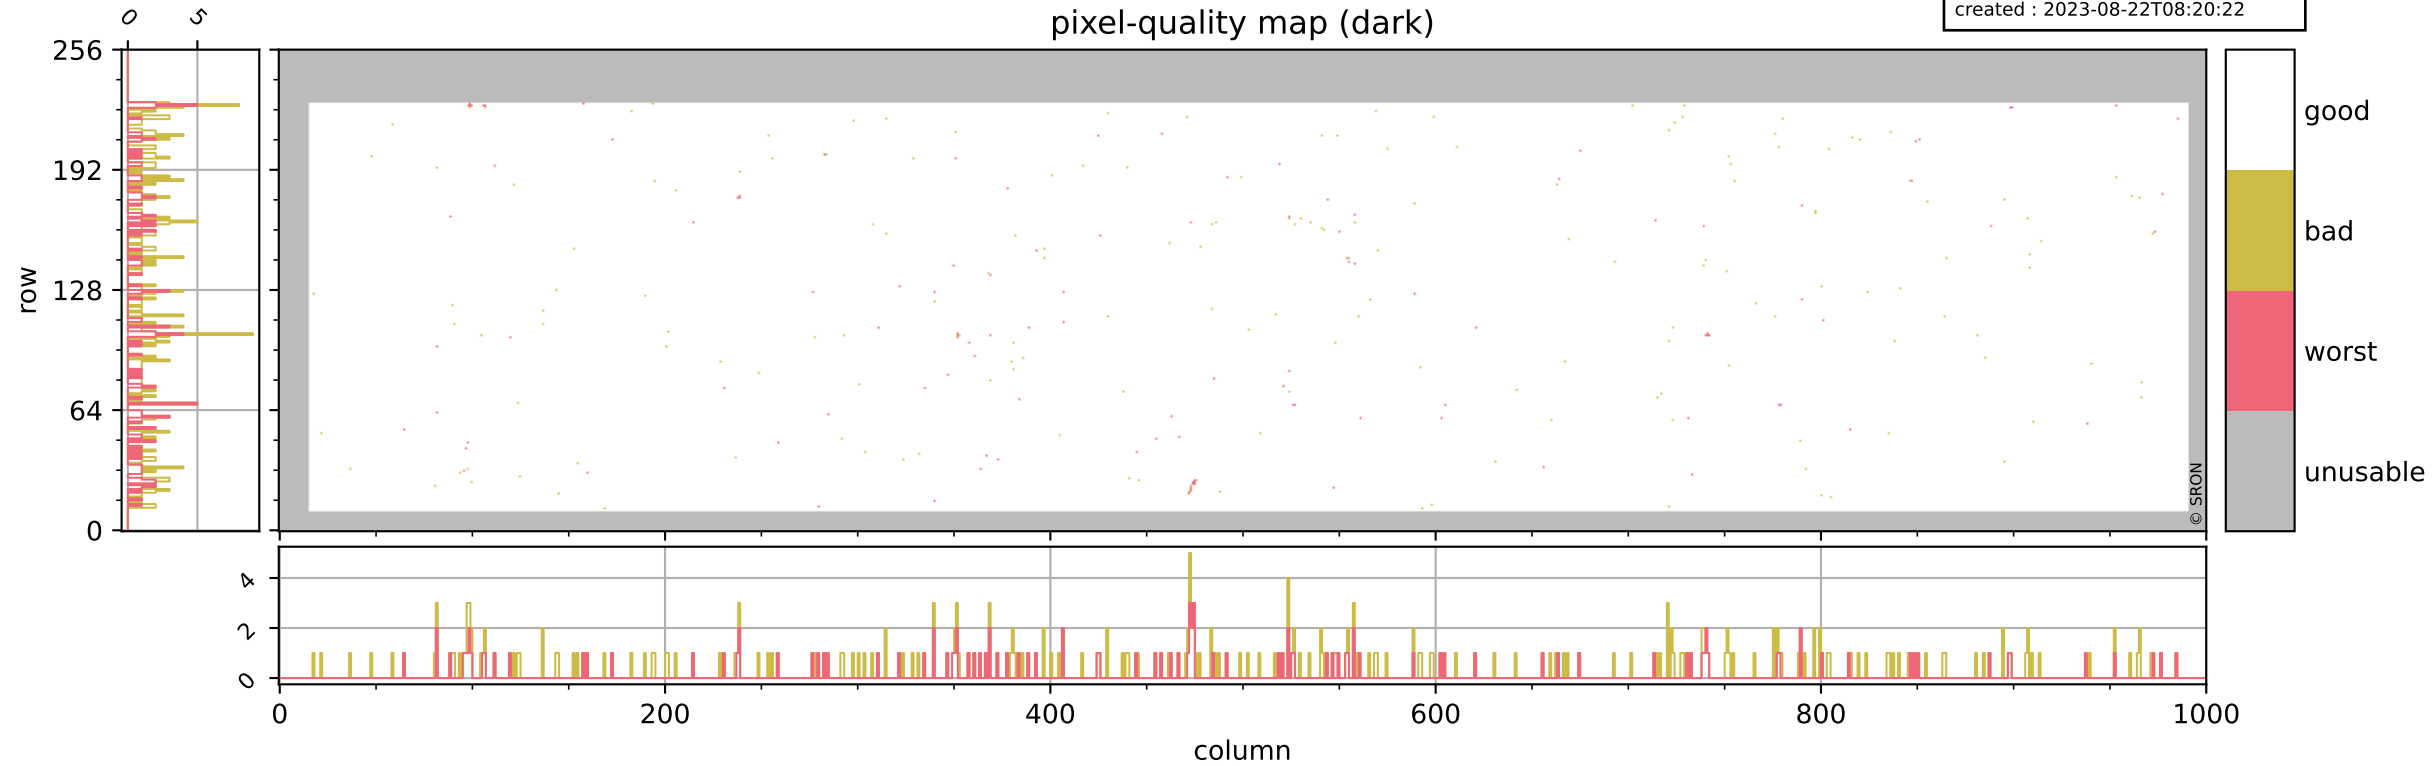

Tropomi SWIR pixel quality (official)

orbits : 19 in [18067, 18112]
coverage : 2021-04-09 / 2021-04-12
bad (quality < 0.8) : 3729
worst (quality < 0.1) : 446
created : 2023-08-22T08:20:22

pixel-quality map

Tropomi SWIR pixel quality (official)

orbits : 19 in [18067, 18112]
coverage : 2021-04-09 / 2021-04-12
bad (quality < 0.8) : 291
worst (quality < 0.1) : 114
created : 2023-08-22T08:20:22

Tropomi SWIR pixel quality (official)

orbits : 19 in [18067, 18112]
coverage : 2021-04-09 / 2021-04-12
bad (quality < 0.8) : 3474
worst (quality < 0.1) : 367
created : 2023-08-22T08:20:23

pixel-quality map (noise average)

Tropomi SWIR pixel quality (official)

orbits : 19 in [18067, 18112]
coverage : 2021-04-09 / 2021-04-12
created : 2023-08-22T08:20:23

Histograms of pixel-quality

Tropomi SWIR pixel quality (official) ground-tracks of Sentinel-5P

orbits : 19 in [18067, 18112]
coverage : 2021-04-09 / 2021-04-12
created : 2023-08-22T08:20:24