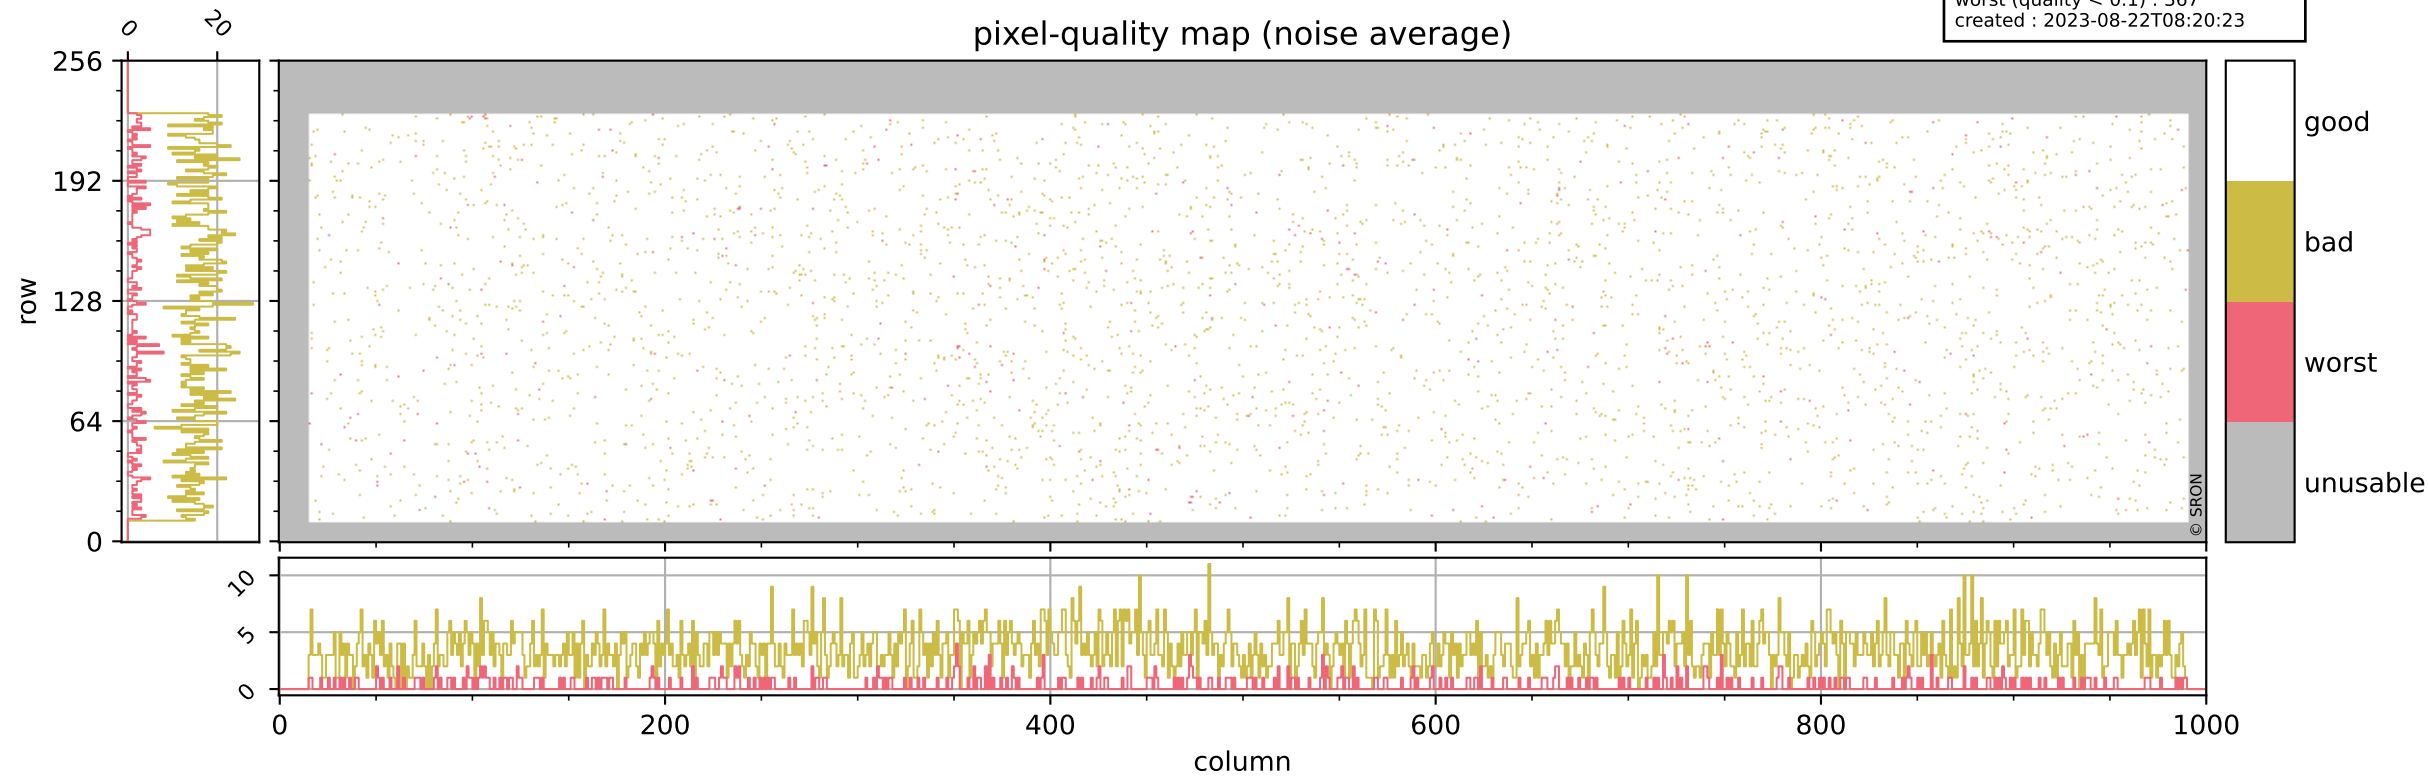

Tropomi SWIR pixel quality (official)

orbits : 19 in [18067, 18112]
coverage : 2021-04-09 / 2021-04-12
bad (quality < 0.8) : 291
worst (quality < 0.1) : 114
created : 2023-08-22T08:20:22

Tropomi SWIR pixel quality (official)

orbits : 19 in [18067, 18112]
coverage : 2021-04-09 / 2021-04-12
bad (quality < 0.8) : 3474
worst (quality < 0.1) : 367
created : 2023-08-22T08:20:23

pixel-quality map (noise average)

Tropomi SWIR pixel quality (official)

orbits : 19 in [18067, 18112]
coverage : 2021-04-09 / 2021-04-12
to good : 354
good to bad : 1595
to worst : 237
created : 2023-08-22T08:20:23

total quality compared with SWIR pixel-quality CKD

Tropomi SWIR pixel quality (official)

orbits : 19 in [18067, 18112]
coverage : 2021-04-09 / 2021-04-12
created : 2023-08-22T08:20:23

Histograms of pixel-quality

Tropomi SWIR pixel quality (official) ground-tracks of Sentinel-5P

orbits : 19 in [18067, 18112]
coverage : 2021-04-09 / 2021-04-12
created : 2023-08-22T08:20:24