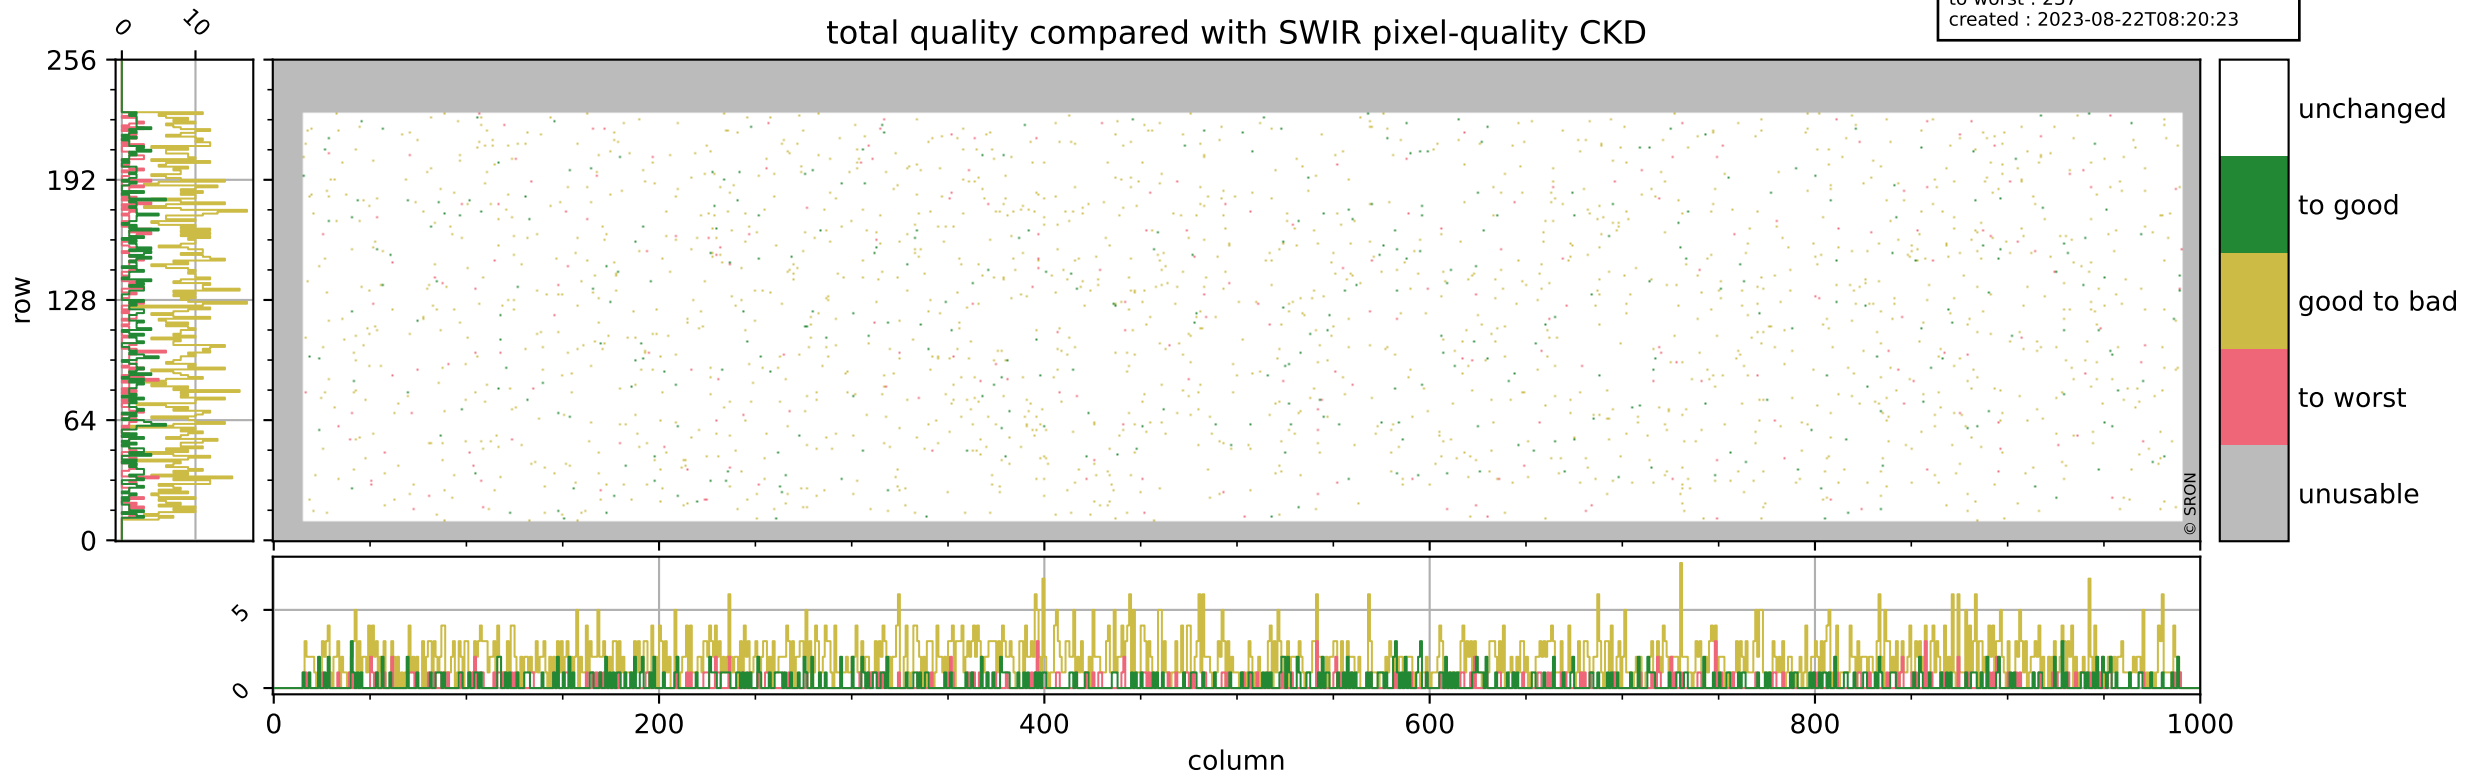

Tropomi SWIR pixel quality (official)

orbits : 19 in [18067, 18112]
coverage : 2021-04-09 / 2021-04-12
bad (quality < 0.8) : 291
worst (quality < 0.1) : 114
created : 2023-08-22T08:20:22

Tropomi SWIR pixel quality (official)

orbits : 19 in [18067, 18112]
coverage : 2021-04-09 / 2021-04-12
bad (quality < 0.8) : 3474
worst (quality < 0.1) : 367
created : 2023-08-22T08:20:23

pixel-quality map (noise average)

Tropomi SWIR pixel quality (official)

orbits : 19 in [18067, 18112]
coverage : 2021-04-09 / 2021-04-12
to good : 354
good to bad : 1595
to worst : 237
created : 2023-08-22T08:20:23

total quality compared with SWIR pixel-quality CKD

Tropomi SWIR pixel quality (official)

orbits : 19 in [18067, 18112]
coverage : 2021-04-09 / 2021-04-12
created : 2023-08-22T08:20:23

Histograms of pixel-quality

Tropomi SWIR pixel quality (official) ground-tracks of Sentinel-5P

orbits : 19 in [18067, 18112]
coverage : 2021-04-09 / 2021-04-12
created : 2023-08-22T08:20:24