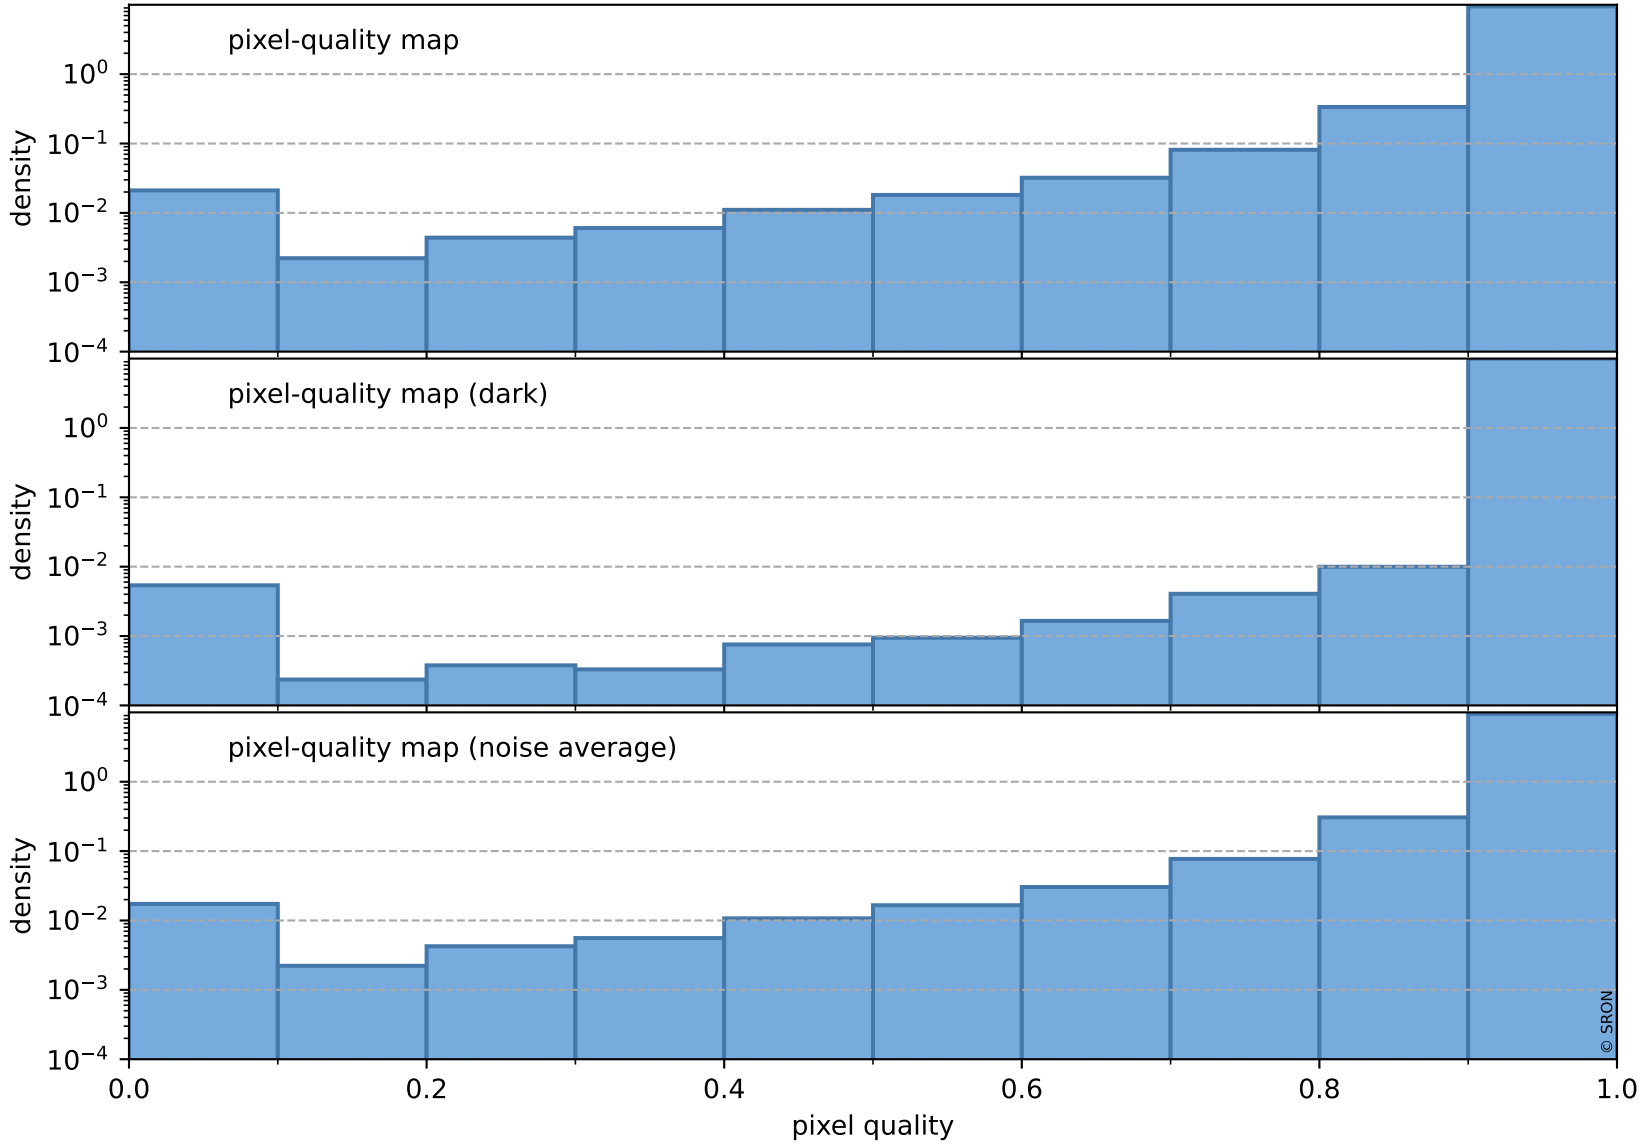

orbits : 19 in [18067, 18112]
coverage : 2021-04-09 / 2021-04-12
to good : 354
good to bad : 1595
to worst : 237
created : 2023-08-22T08:20:23

total quality compared with SWIR pixel-quality CKD

Tropomi SWIR pixel quality (official)

orbits : 19 in [18067, 18112]
coverage : 2021-04-09 / 2021-04-12
created : 2023-08-22T08:20:23

Histograms of pixel-quality

Tropomi SWIR pixel quality (official) ground-tracks of Sentinel-5P

orbits : 19 in [18067, 18112]
coverage : 2021-04-09 / 2021-04-12
created : 2023-08-22T08:20:24

Tropomi SWIR pixel quality (official)

orbits : [2827, 18112]
coverage : 2018-04-30 / 2021-04-12
created : 2023-08-22T08:20:24

trend of pixel quality & temperatures