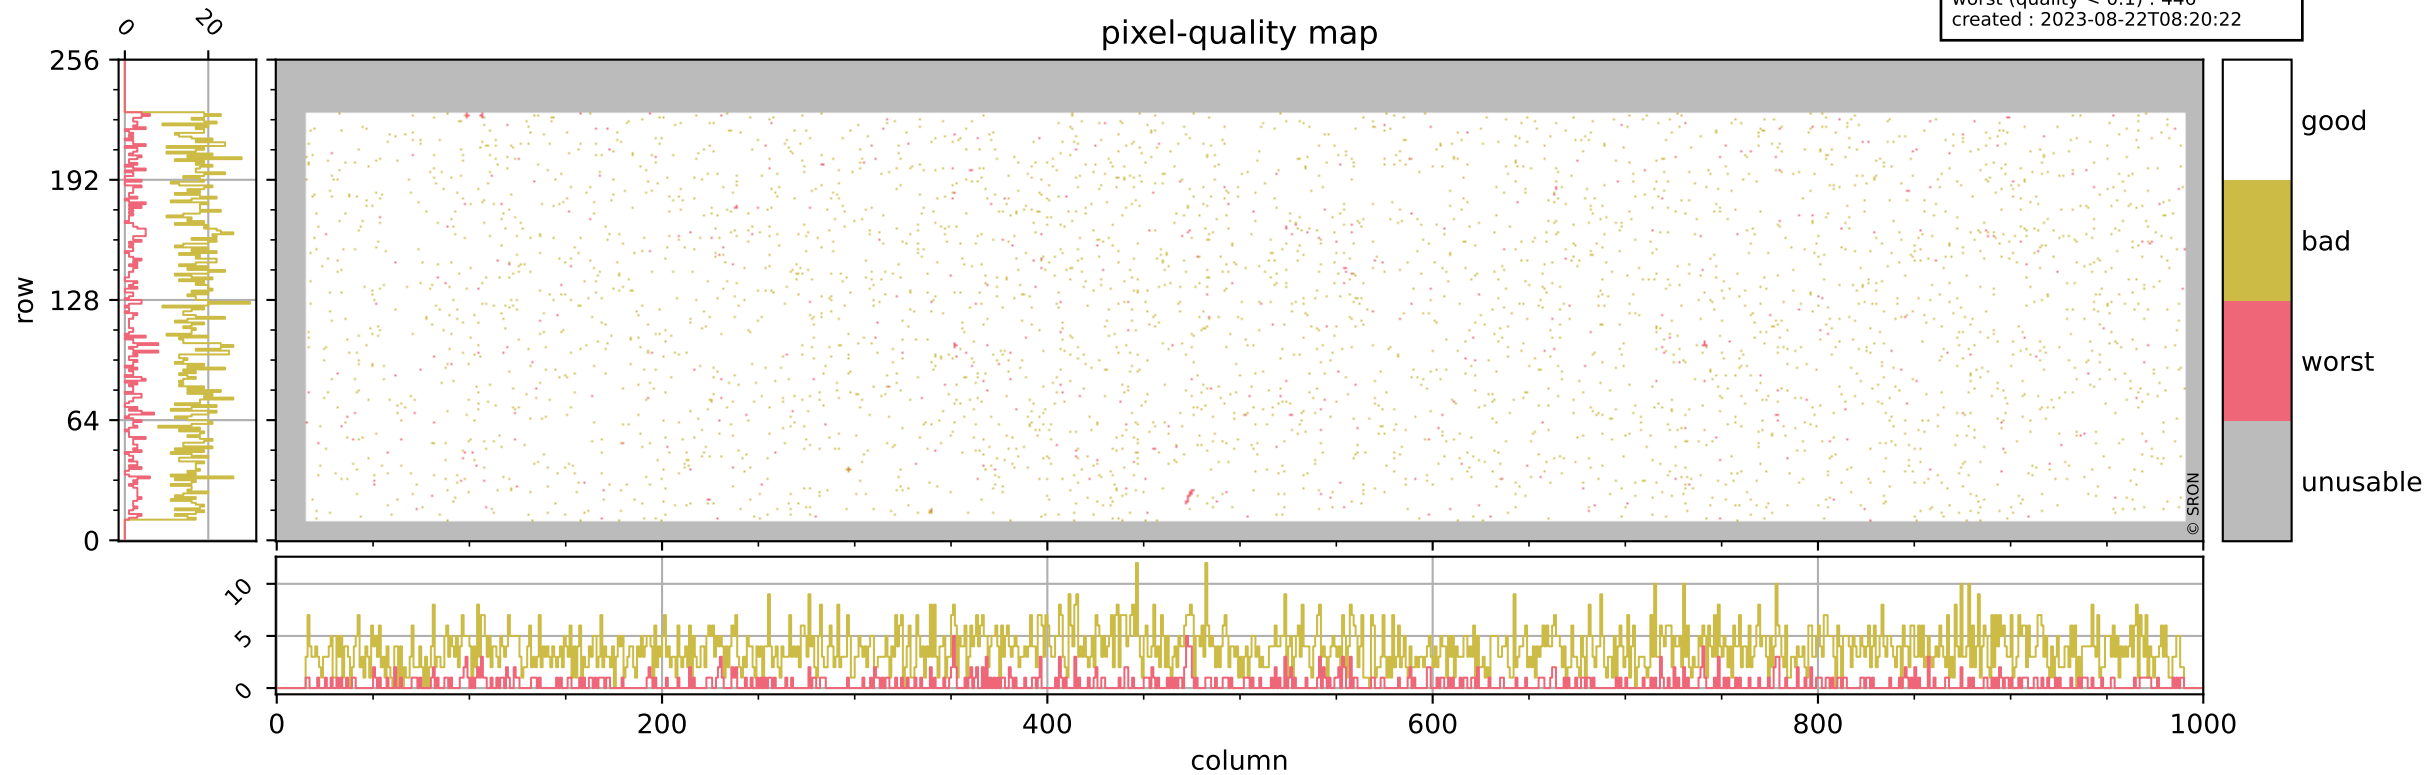

Tropomi SWIR pixel quality (official)

orbits : 19 in [18067, 18112]
coverage : 2021-04-09 / 2021-04-12
bad (quality < 0.8) : 3729
worst (quality < 0.1) : 446
created : 2023-08-22T08:20:22

pixel-quality map

Tropomi SWIR pixel quality (official)

orbits : 19 in [18067, 18112]
coverage : 2021-04-09 / 2021-04-12
bad (quality < 0.8) : 291
worst (quality < 0.1) : 114
created : 2023-08-22T08:20:22

Tropomi SWIR pixel quality (official)

orbits : 19 in [18067, 18112]
coverage : 2021-04-09 / 2021-04-12
bad (quality < 0.8) : 3474
worst (quality < 0.1) : 367
created : 2023-08-22T08:20:23

pixel-quality map (noise average)

Tropomi SWIR pixel quality (official)

orbits : 19 in [18067, 18112]
coverage : 2021-04-09 / 2021-04-12
created : 2023-08-22T08:20:23

Histograms of pixel-quality

Tropomi SWIR pixel quality (official) ground-tracks of Sentinel-5P

orbits : 19 in [18067, 18112]
coverage : 2021-04-09 / 2021-04-12
created : 2023-08-22T08:20:24