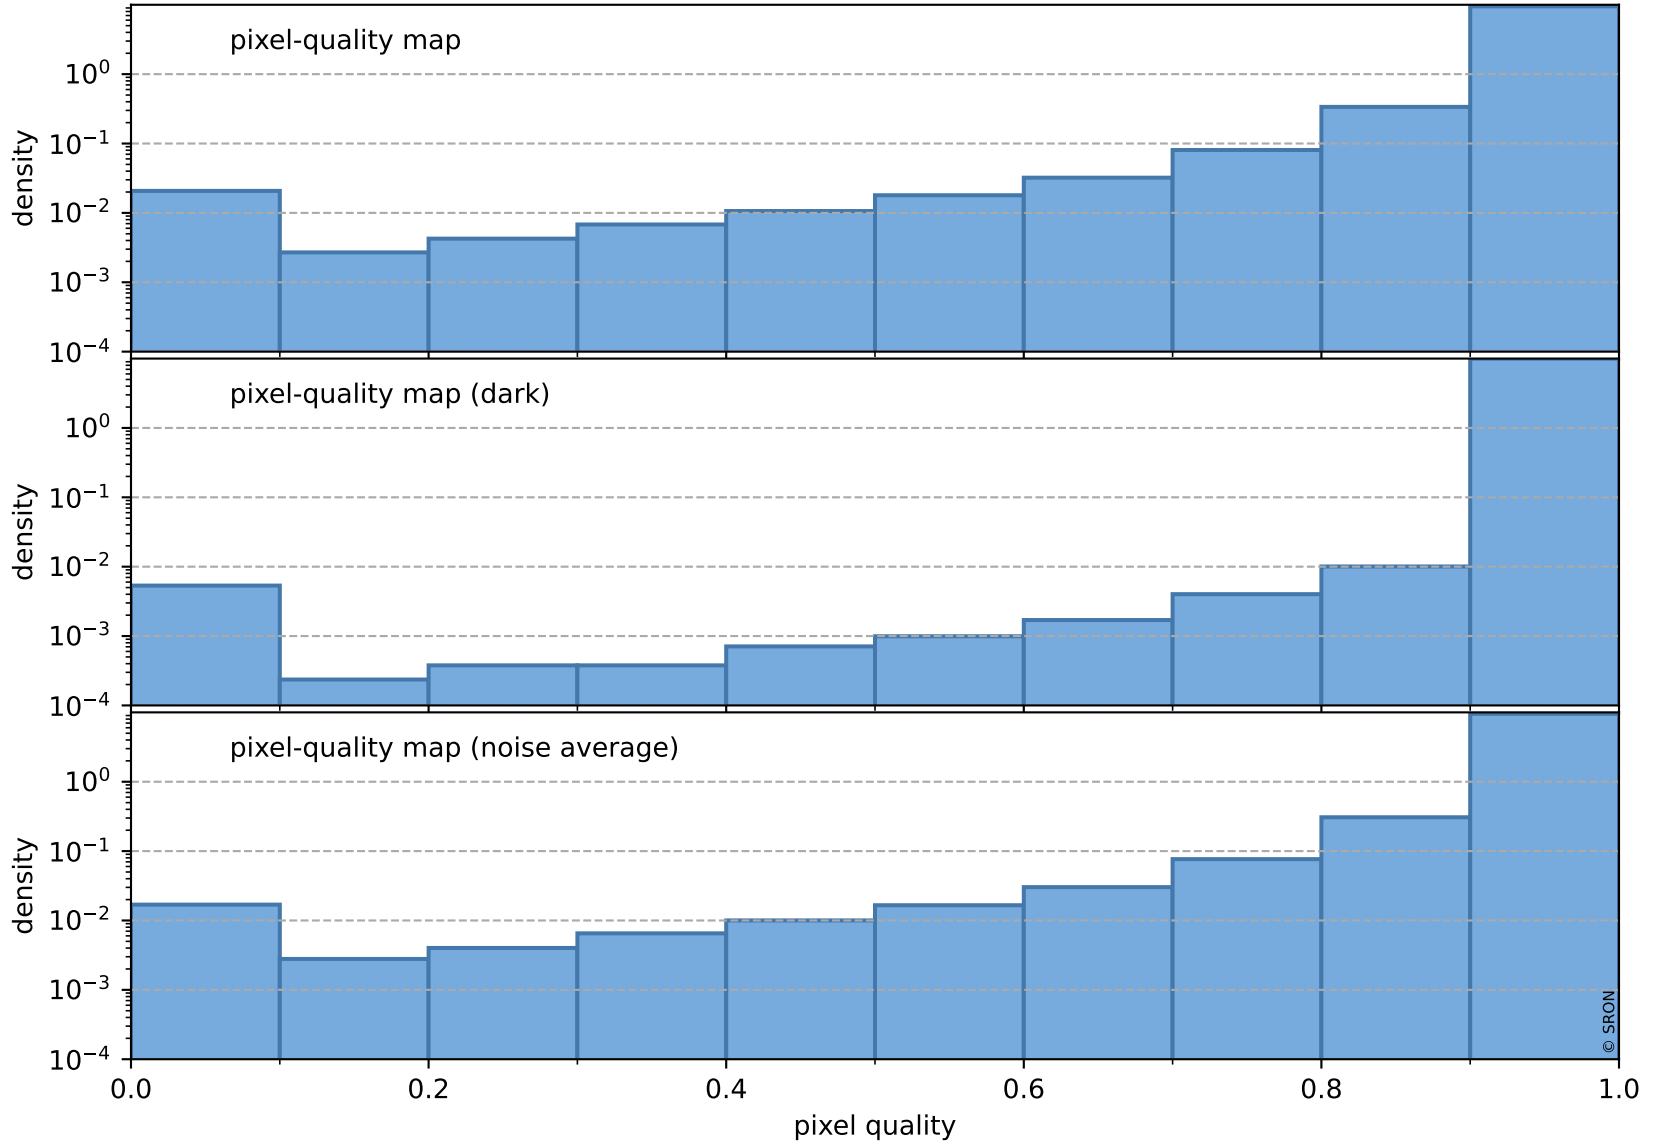

Tropomi SWIR pixel quality (official)

orbits : 20 in [18082, 18127]
coverage : 2021-04-10 / 2021-04-13
bad (quality < 0.8) : 291
worst (quality < 0.1) : 113
created : 2023-08-22T08:20:25

Tropomi SWIR pixel quality (official)

orbits : 20 in [18082, 18127]
coverage : 2021-04-10 / 2021-04-13
bad (quality < 0.8) : 3464
worst (quality < 0.1) : 358
created : 2023-08-22T08:20:25

Tropomi SWIR pixel quality (official)

orbits : 20 in [18082, 18127]
coverage : 2021-04-10 / 2021-04-13
to good : 372
good to bad : 1611
to worst : 231
created : 2023-08-22T08:20:25

total quality compared with SWIR pixel-quality CKD

Tropomi SWIR pixel quality (official)

orbits : 20 in [18082, 18127]
coverage : 2021-04-10 / 2021-04-13
created : 2023-08-22T08:20:26

Histograms of pixel-quality

Tropomi SWIR pixel quality (official) ground-tracks of Sentinel-5P

orbits : 20 in [18082, 18127]
coverage : 2021-04-10 / 2021-04-13
created : 2023-08-22T08:20:26

Tropomi SWIR pixel quality (official)

orbits : [2827, 18127]
coverage : 2018-04-30 / 2021-04-13
created : 2023-08-22T08:20:26