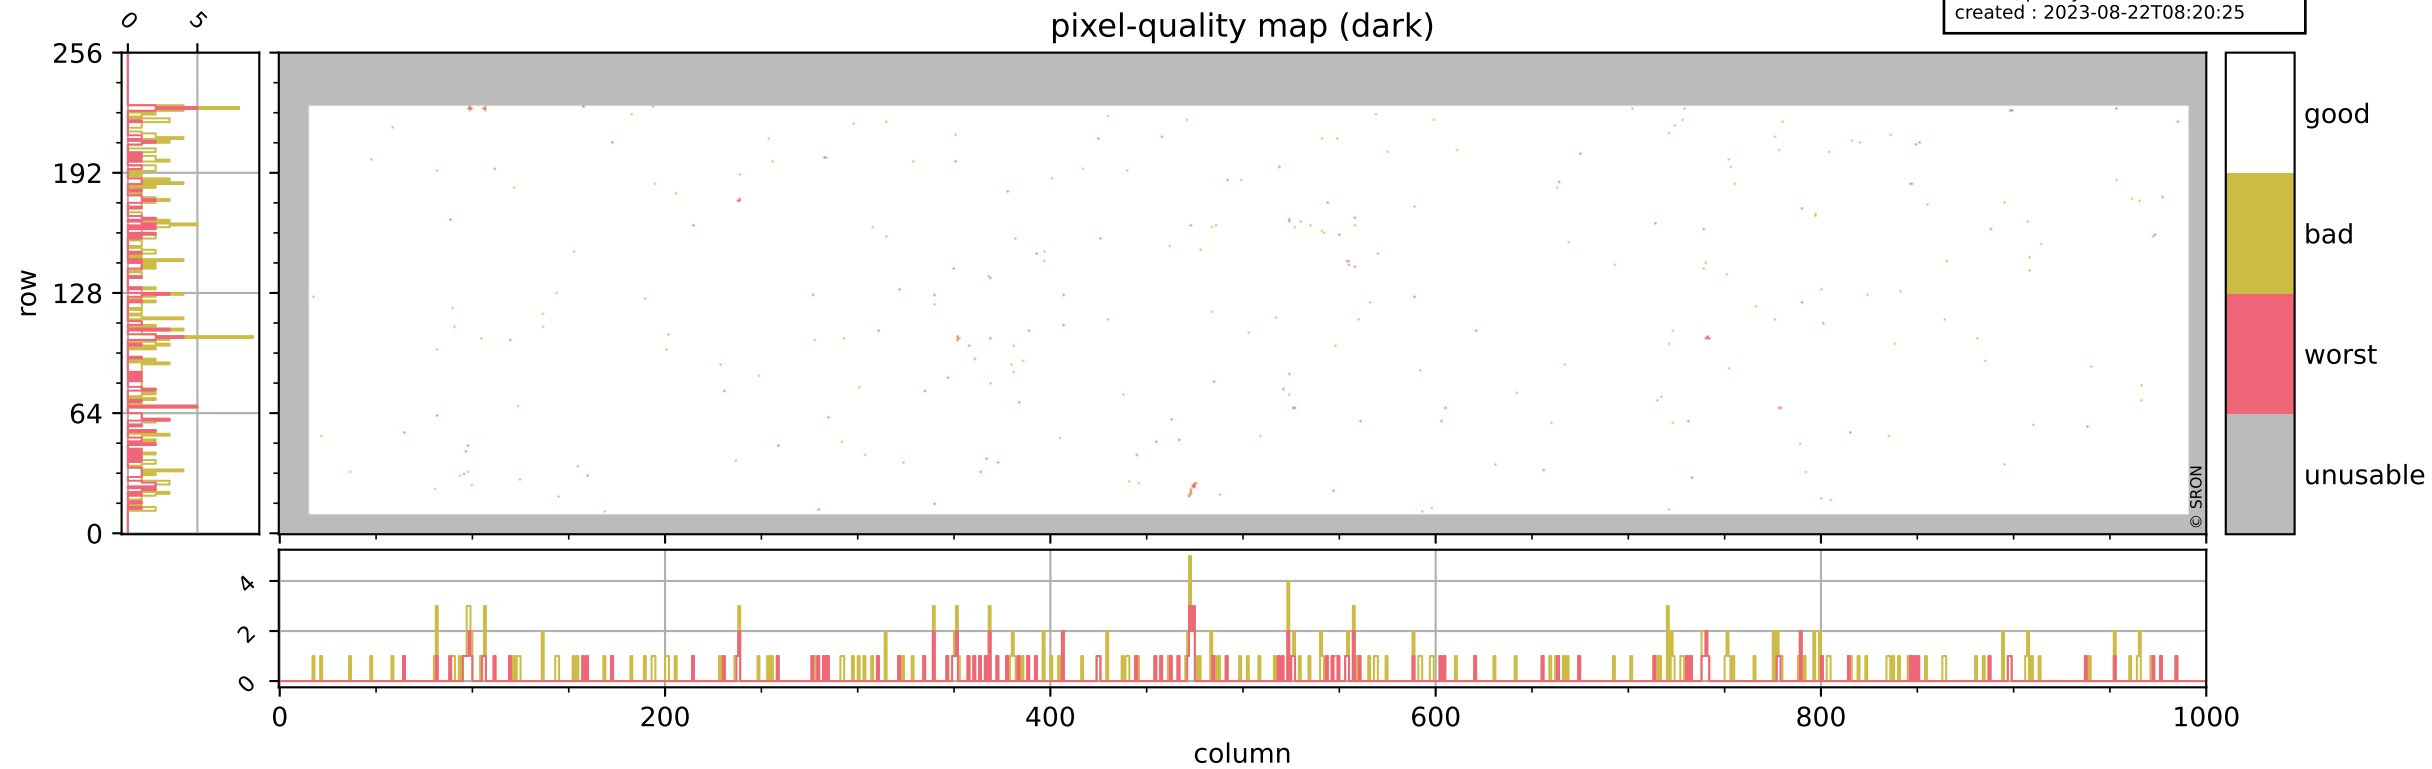

Tropomi SWIR pixel quality (official)

orbits : 20 in [18082, 18127]
coverage : 2021-04-10 / 2021-04-13
bad (quality < 0.8) : 3722
worst (quality < 0.1) : 439
created : 2023-08-22T08:20:25

pixel-quality map

Tropomi SWIR pixel quality (official)

orbits : 20 in [18082, 18127]
coverage : 2021-04-10 / 2021-04-13
bad (quality < 0.8) : 291
worst (quality < 0.1) : 113
created : 2023-08-22T08:20:25

Tropomi SWIR pixel quality (official)

orbits : 20 in [18082, 18127]
coverage : 2021-04-10 / 2021-04-13
bad (quality < 0.8) : 3464
worst (quality < 0.1) : 358
created : 2023-08-22T08:20:25

Tropomi SWIR pixel quality (official)

orbits : 20 in [18082, 18127]
coverage : 2021-04-10 / 2021-04-13
to good : 372
good to bad : 1611
to worst : 231
created : 2023-08-22T08:20:25

Tropomi SWIR pixel quality (official) ground-tracks of Sentinel-5P

orbits : 20 in [18082, 18127]
coverage : 2021-04-10 / 2021-04-13
created : 2023-08-22T08:20:26

Tropomi SWIR pixel quality (official)

orbits : [2827, 18127]
coverage : 2018-04-30 / 2021-04-13
created : 2023-08-22T08:20:26