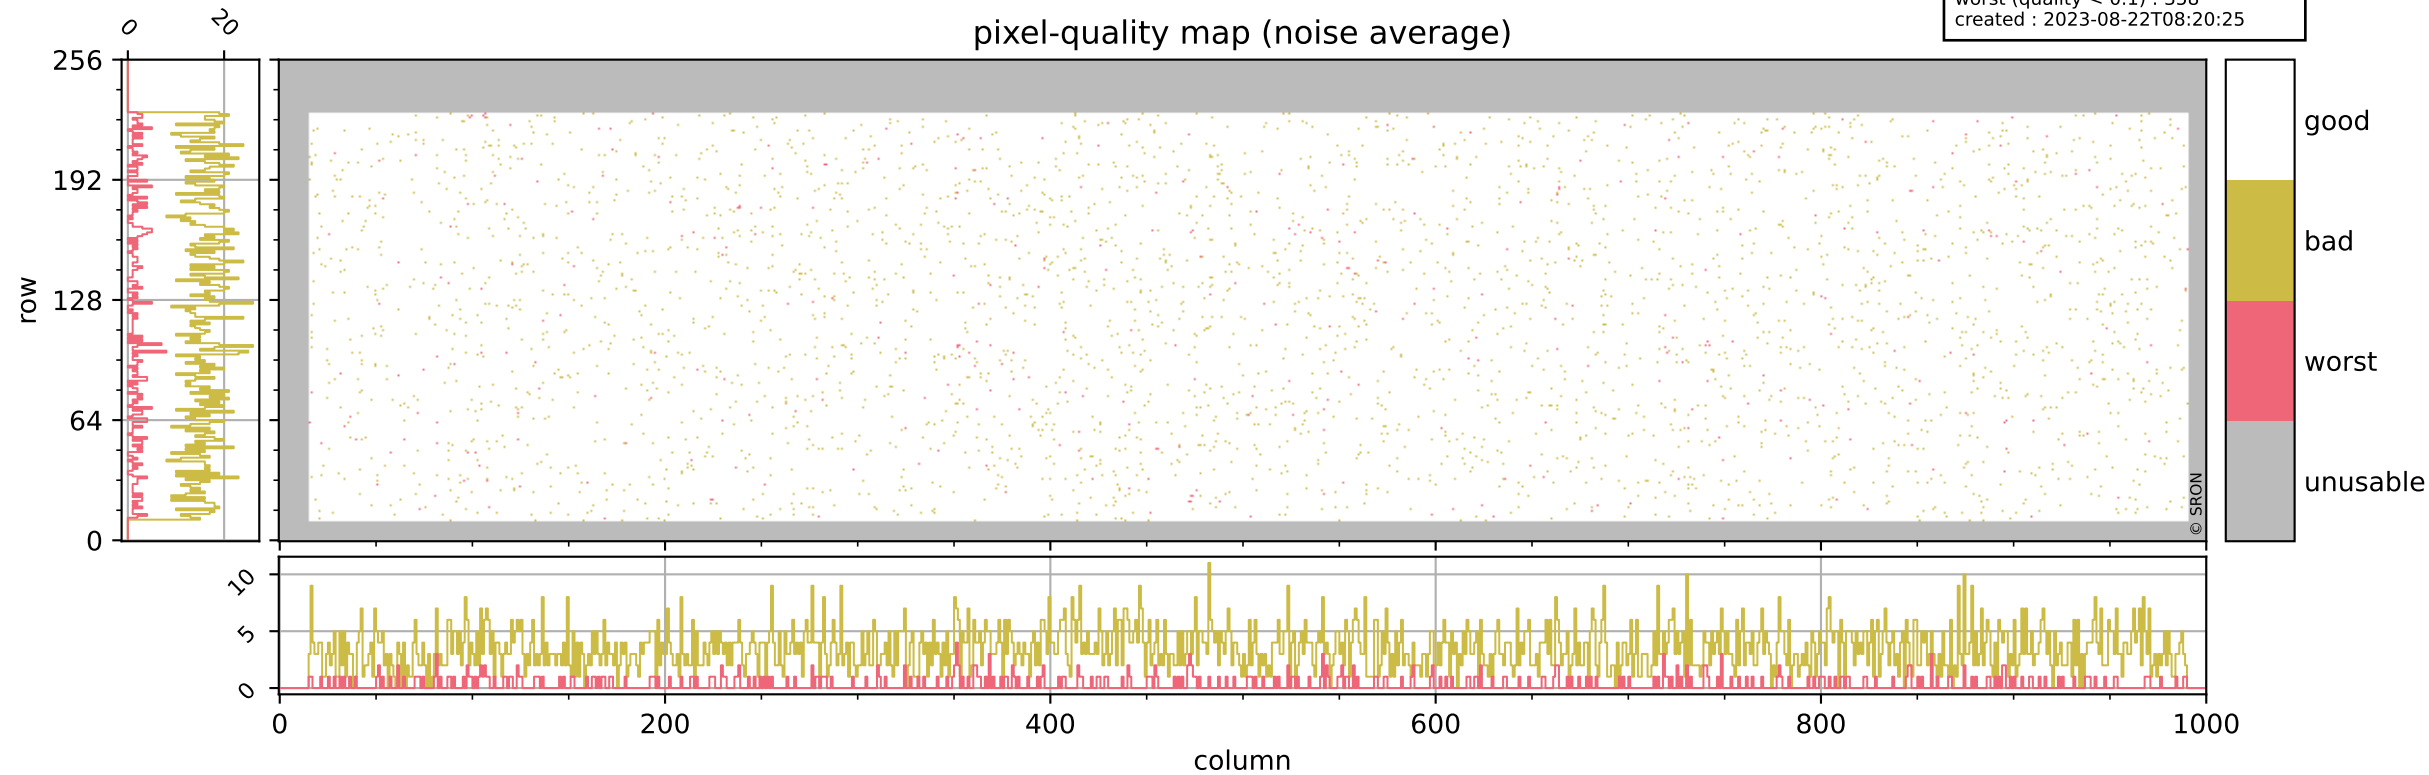

Tropomi SWIR pixel quality (official)

orbits : 20 in [18082, 18127]
coverage : 2021-04-10 / 2021-04-13
bad (quality < 0.8) : 3722
worst (quality < 0.1) : 439
created : 2023-08-22T08:20:25

pixel-quality map

Tropomi SWIR pixel quality (official)

orbits : 20 in [18082, 18127]
coverage : 2021-04-10 / 2021-04-13
bad (quality < 0.8) : 291
worst (quality < 0.1) : 113
created : 2023-08-22T08:20:25

Tropomi SWIR pixel quality (official)

orbits : 20 in [18082, 18127]
coverage : 2021-04-10 / 2021-04-13
bad (quality < 0.8) : 3464
worst (quality < 0.1) : 358
created : 2023-08-22T08:20:25

Tropomi SWIR pixel quality (official)

orbits : 20 in [18082, 18127]
coverage : 2021-04-10 / 2021-04-13
to good : 372
good to bad : 1611
to worst : 231
created : 2023-08-22T08:20:25

Tropomi SWIR pixel quality (official) ground-tracks of Sentinel-5P

orbits : 20 in [18082, 18127]
coverage : 2021-04-10 / 2021-04-13
created : 2023-08-22T08:20:26

Tropomi SWIR pixel quality (official)

orbits : [2827, 18127]
coverage : 2018-04-30 / 2021-04-13
created : 2023-08-22T08:20:26