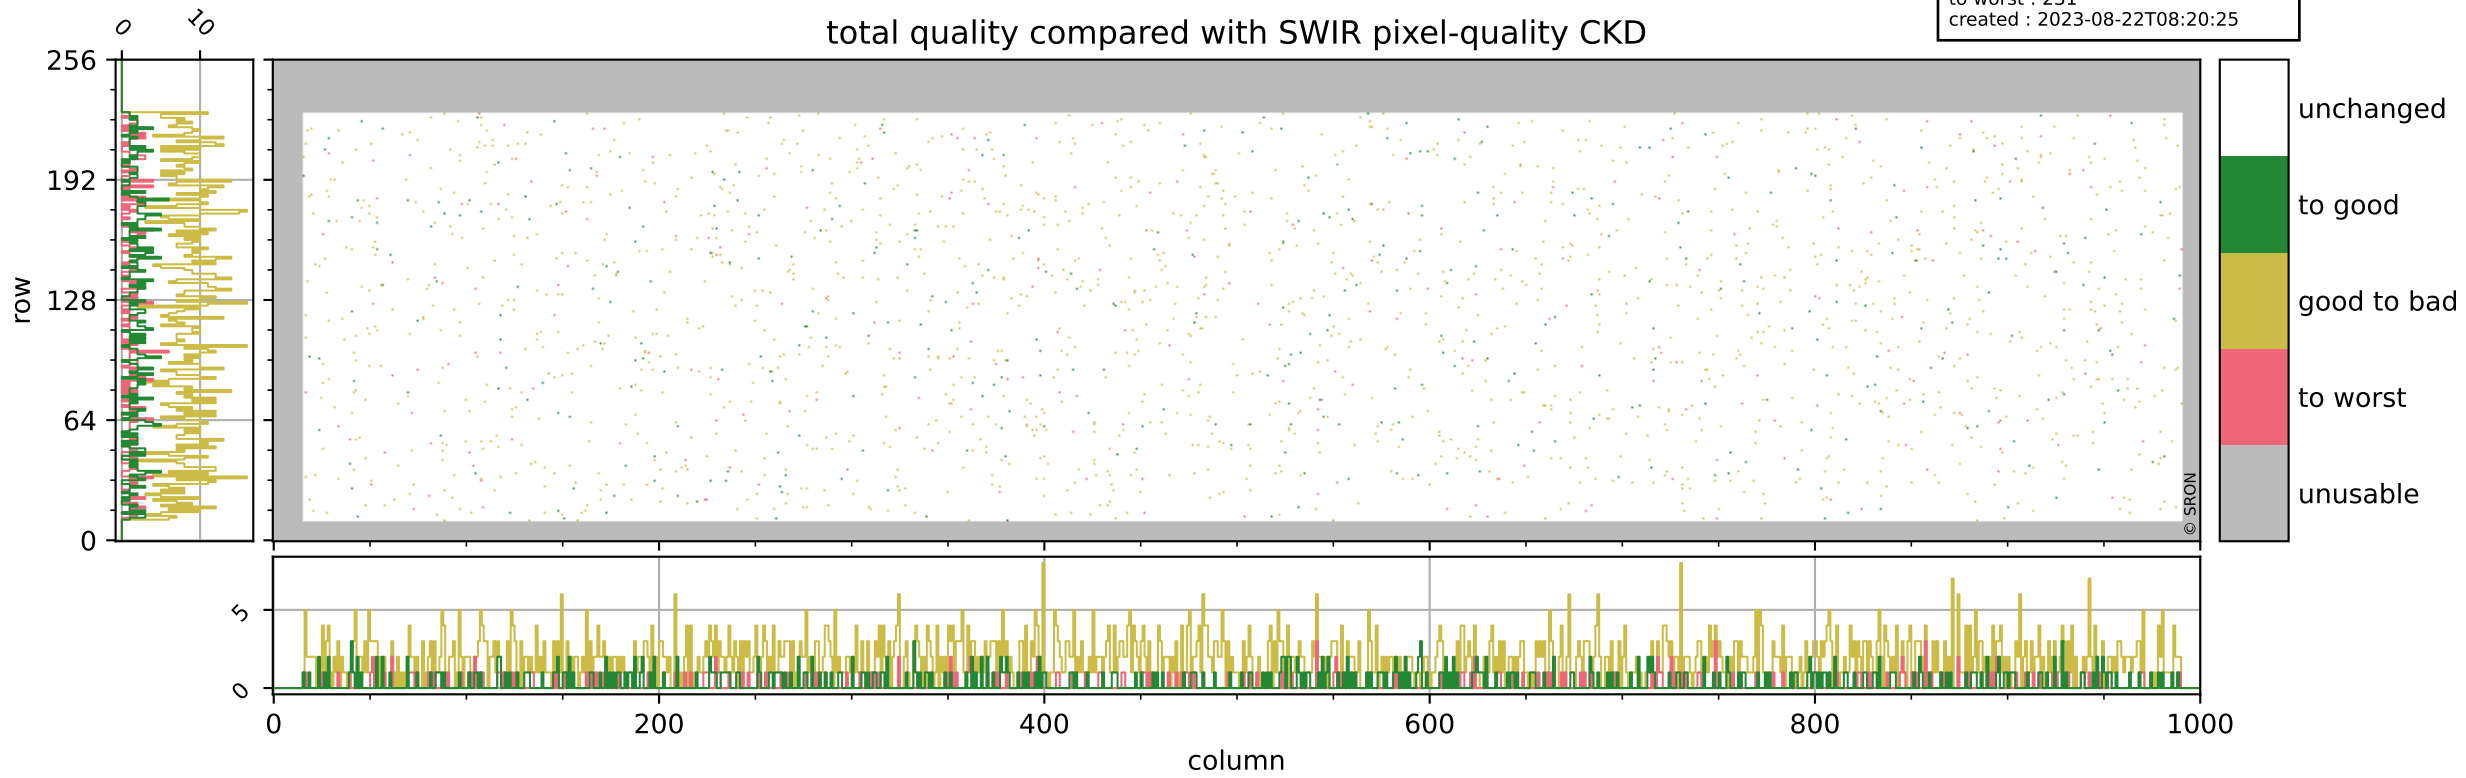

Tropomi SWIR pixel quality (official)

orbits : 20 in [18082, 18127]
coverage : 2021-04-10 / 2021-04-13
bad (quality < 0.8) : 291
worst (quality < 0.1) : 113
created : 2023-08-22T08:20:25

Tropomi SWIR pixel quality (official)

orbits : 20 in [18082, 18127]
coverage : 2021-04-10 / 2021-04-13
bad (quality < 0.8) : 3464
worst (quality < 0.1) : 358
created : 2023-08-22T08:20:25

Tropomi SWIR pixel quality (official)

orbits : 20 in [18082, 18127]
coverage : 2021-04-10 / 2021-04-13
to good : 372
good to bad : 1611
to worst : 231
created : 2023-08-22T08:20:25

total quality compared with SWIR pixel-quality CKD

Tropomi SWIR pixel quality (official)

orbits : 20 in [18082, 18127]
coverage : 2021-04-10 / 2021-04-13
created : 2023-08-22T08:20:26

Histograms of pixel-quality

Tropomi SWIR pixel quality (official) ground-tracks of Sentinel-5P

orbits : 20 in [18082, 18127]
coverage : 2021-04-10 / 2021-04-13
created : 2023-08-22T08:20:26

Tropomi SWIR pixel quality (official)

orbits : [2827, 18127]
coverage : 2018-04-30 / 2021-04-13
created : 2023-08-22T08:20:26