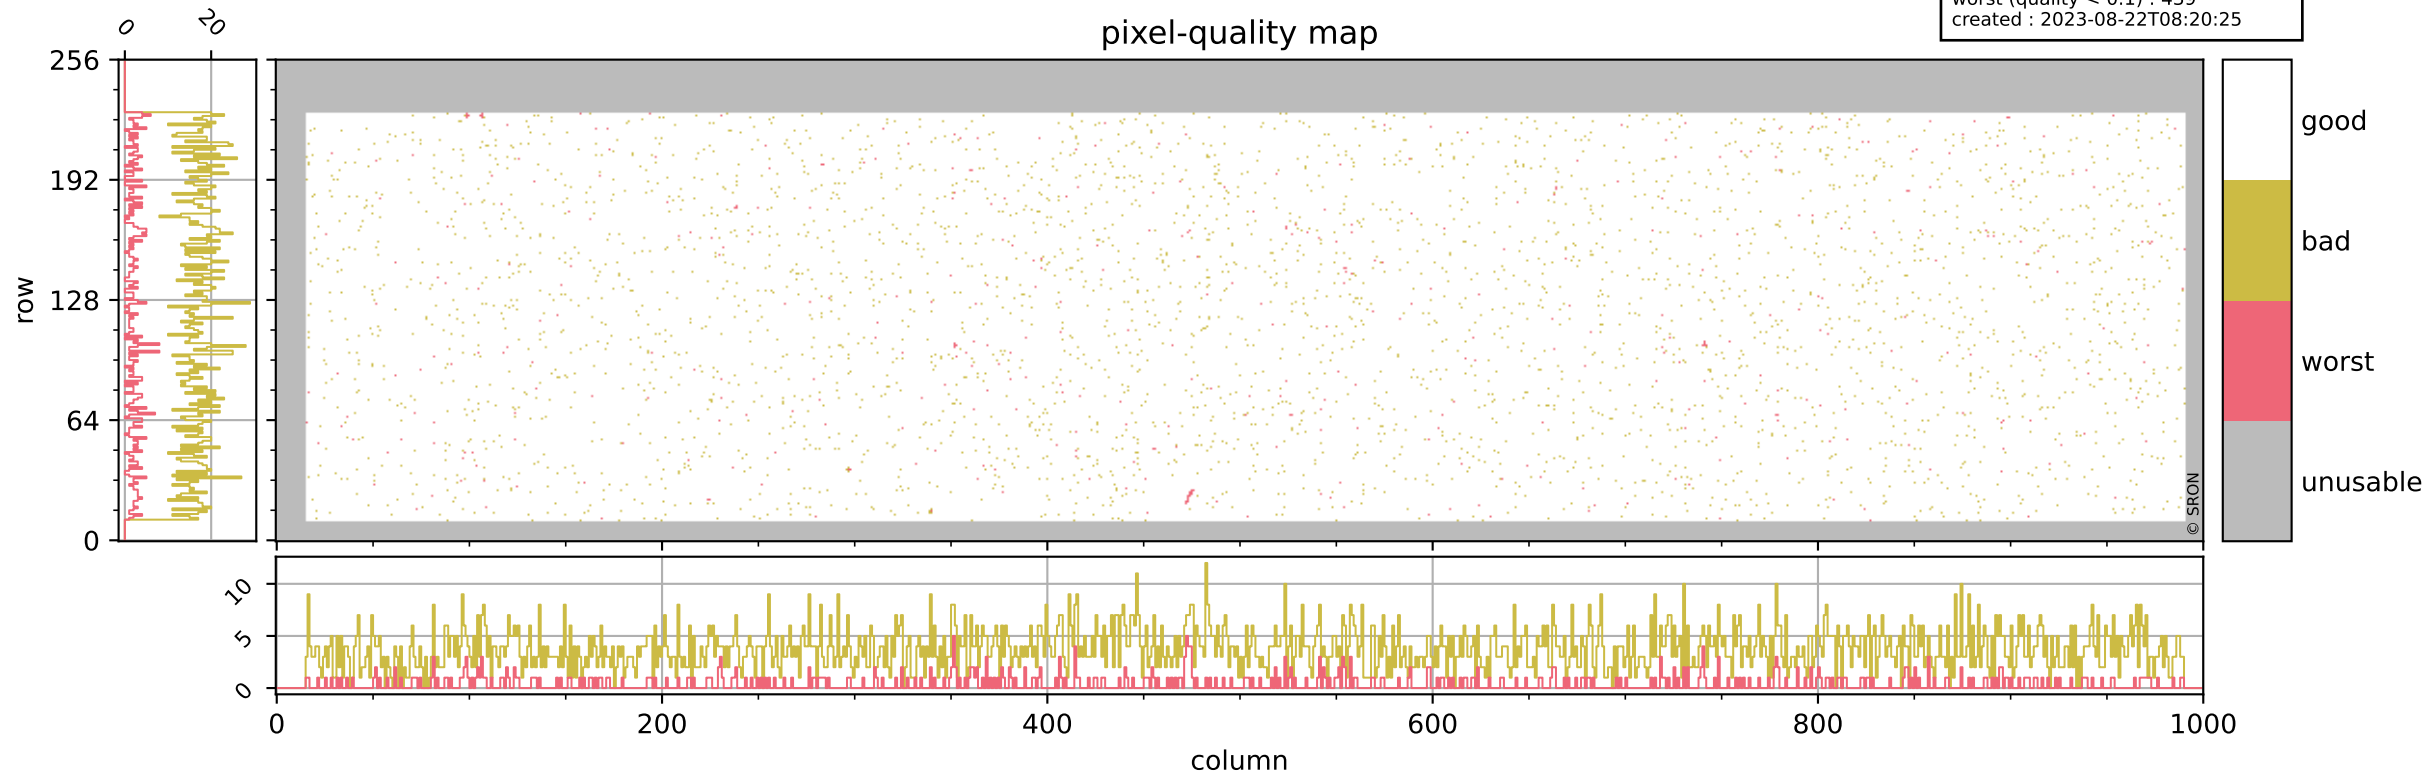

Tropomi SWIR pixel quality (official)

orbits : 20 in [18082, 18127]
coverage : 2021-04-10 / 2021-04-13
bad (quality < 0.8) : 3722
worst (quality < 0.1) : 439
created : 2023-08-22T08:20:25

pixel-quality map

Tropomi SWIR pixel quality (official)

orbits : 20 in [18082, 18127]
coverage : 2021-04-10 / 2021-04-13
bad (quality < 0.8) : 291
worst (quality < 0.1) : 113
created : 2023-08-22T08:20:25

Tropomi SWIR pixel quality (official)

orbits : 20 in [18082, 18127]
coverage : 2021-04-10 / 2021-04-13
bad (quality < 0.8) : 3464
worst (quality < 0.1) : 358
created : 2023-08-22T08:20:25

Tropomi SWIR pixel quality (official)

orbits : 20 in [18082, 18127]
coverage : 2021-04-10 / 2021-04-13
to good : 372
good to bad : 1611
to worst : 231
created : 2023-08-22T08:20:25

Tropomi SWIR pixel quality (official) ground-tracks of Sentinel-5P

orbits : 20 in [18082, 18127]
coverage : 2021-04-10 / 2021-04-13
created : 2023-08-22T08:20:26

Tropomi SWIR pixel quality (official)

orbits : [2827, 18127]
coverage : 2018-04-30 / 2021-04-13
created : 2023-08-22T08:20:26