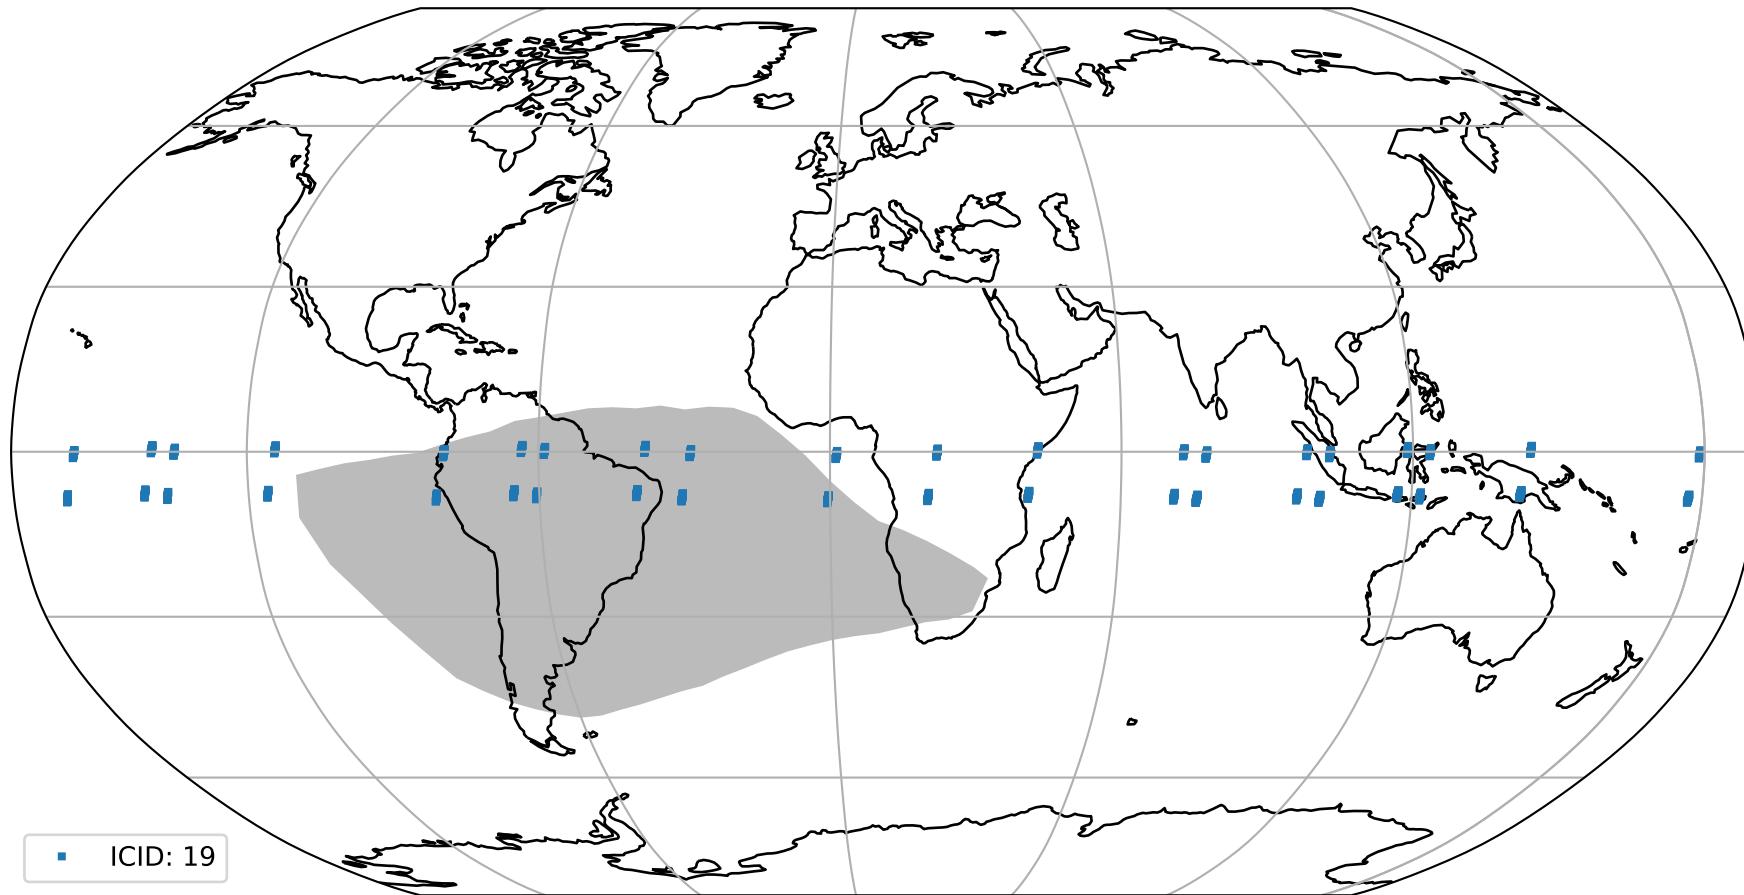

orbits : 20 in [18082, 18127]
coverage : 2021-04-10 / 2021-04-13
bad (quality < 0.8) : 3464
worst (quality < 0.1) : 358
created : 2023-08-22T08:20:25

Tropomi SWIR pixel quality (official)

orbits : 20 in [18082, 18127]
coverage : 2021-04-10 / 2021-04-13
to good : 372
good to bad : 1611
to worst : 231
created : 2023-08-22T08:20:25

total quality compared with SWIR pixel-quality CKD

Tropomi SWIR pixel quality (official)

orbits : 20 in [18082, 18127]
coverage : 2021-04-10 / 2021-04-13
created : 2023-08-22T08:20:26

Histograms of pixel-quality

Tropomi SWIR pixel quality (official) ground-tracks of Sentinel-5P

orbits : 20 in [18082, 18127]
coverage : 2021-04-10 / 2021-04-13
created : 2023-08-22T08:20:26

Tropomi SWIR pixel quality (official)

orbits : [2827, 18127]
coverage : 2018-04-30 / 2021-04-13
created : 2023-08-22T08:20:26