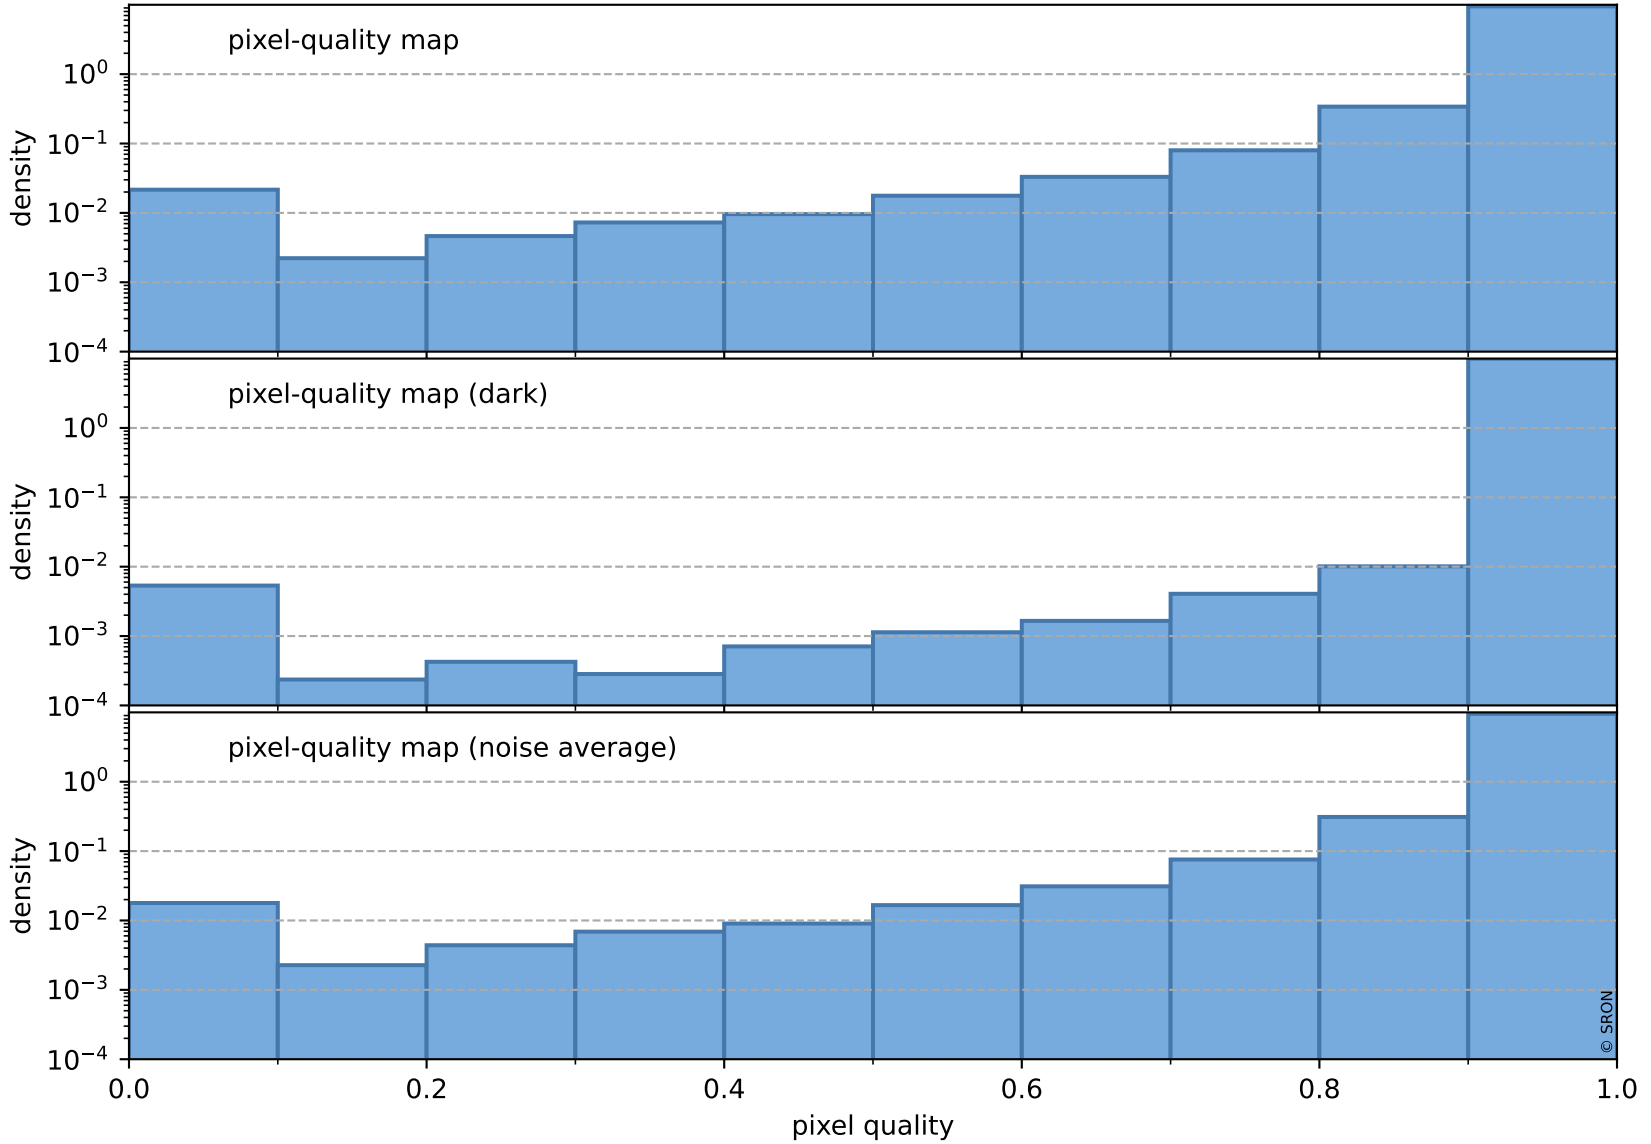

orbits : 19 in [18097, 18142]
coverage : 2021-04-11 / 2021-04-14
bad (quality < 0.8) : 3467
worst (quality < 0.1) : 378
created : 2023-08-22T08:20:27

pixel-quality map (noise average)

Tropomi SWIR pixel quality (official)

orbits : 19 in [18097, 18142]
coverage : 2021-04-11 / 2021-04-14
to good : 363
good to bad : 1591
to worst : 246
created : 2023-08-22T08:20:28

total quality compared with SWIR pixel-quality CKD

Tropomi SWIR pixel quality (official)

orbits : 19 in [18097, 18142]
coverage : 2021-04-11 / 2021-04-14
created : 2023-08-22T08:20:28

Histograms of pixel-quality

Tropomi SWIR pixel quality (official) ground-tracks of Sentinel-5P

orbits : 19 in [18097, 18142]
coverage : 2021-04-11 / 2021-04-14
created : 2023-08-22T08:20:28

Tropomi SWIR pixel quality (official)

orbits : [2827, 18142]
coverage : 2018-04-30 / 2021-04-14
created : 2023-08-22T08:20:29

trend of pixel quality & temperatures