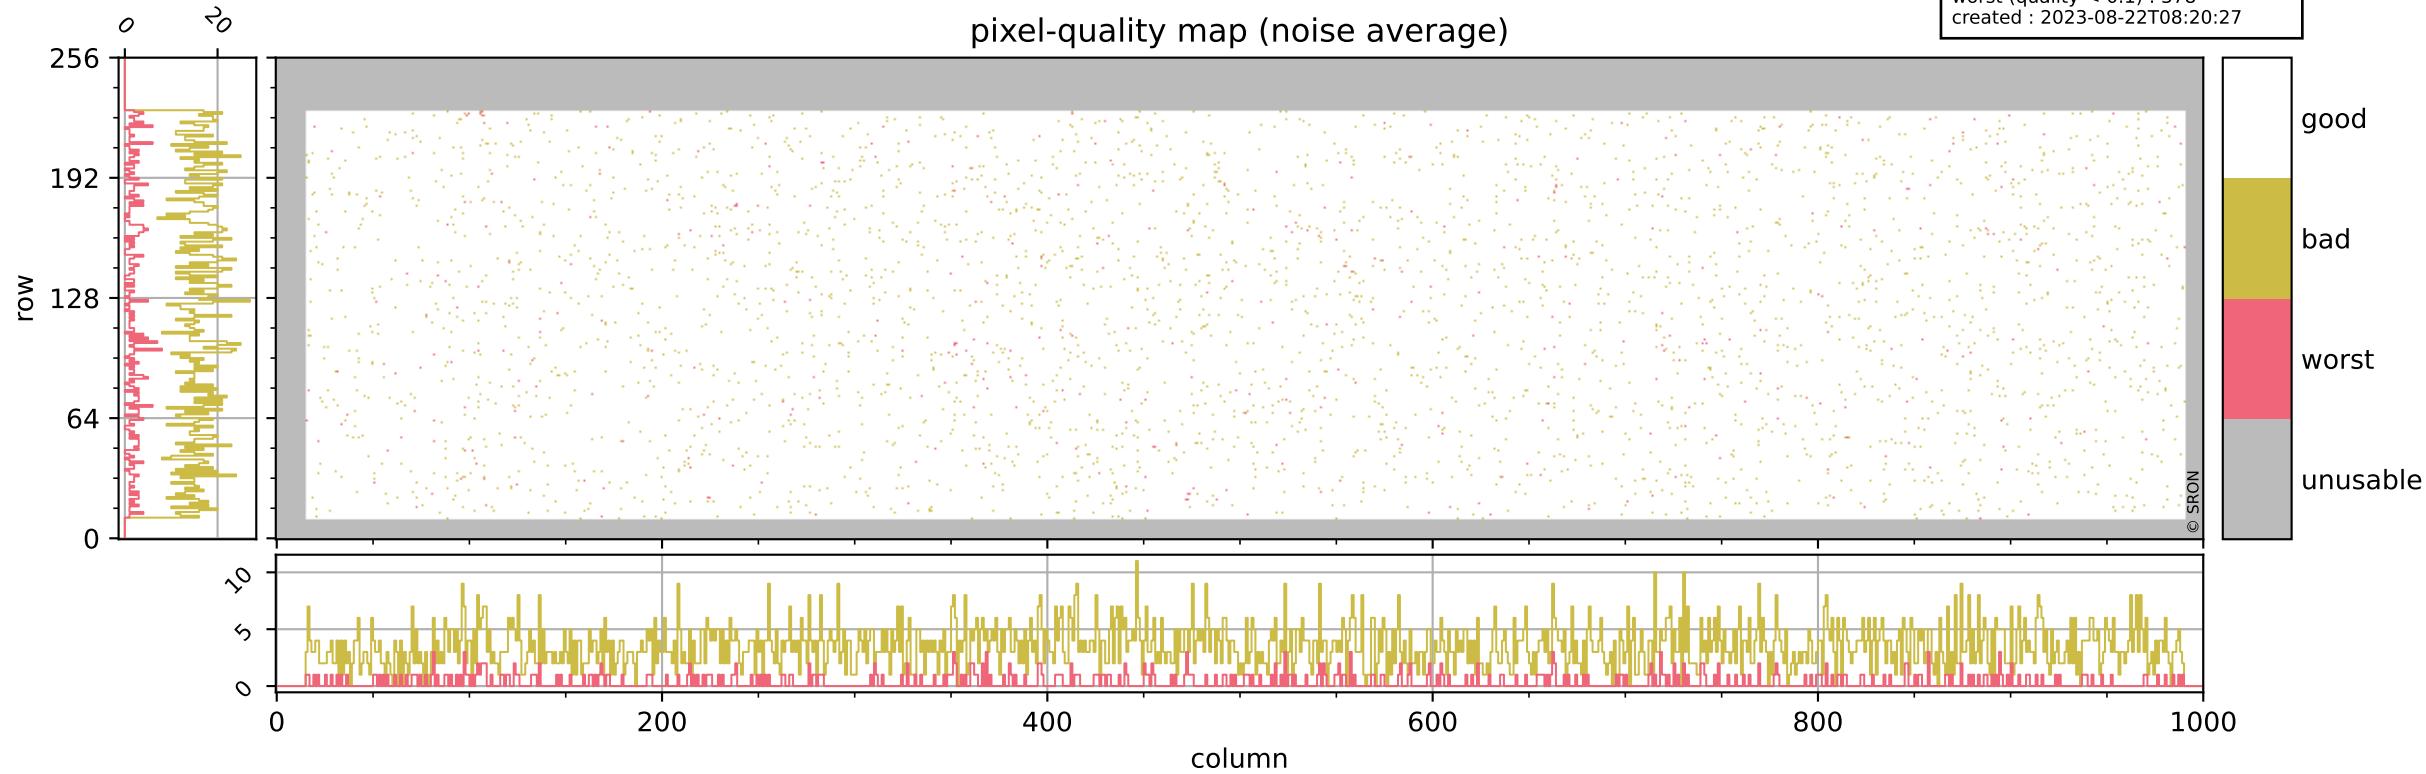

Tropomi SWIR pixel quality (official)

orbits : 19 in [18097, 18142]
coverage : 2021-04-11 / 2021-04-14
bad (quality < 0.8) : 293
worst (quality < 0.1) : 113
created : 2023-08-22T08:20:27

Tropomi SWIR pixel quality (official)

orbits : 19 in [18097, 18142]
coverage : 2021-04-11 / 2021-04-14
bad (quality < 0.8) : 3467
worst (quality < 0.1) : 378
created : 2023-08-22T08:20:27

pixel-quality map (noise average)

Tropomi SWIR pixel quality (official)

orbits : 19 in [18097, 18142]
coverage : 2021-04-11 / 2021-04-14
to good : 363
good to bad : 1591
to worst : 246
created : 2023-08-22T08:20:28

total quality compared with SWIR pixel-quality CKD

Tropomi SWIR pixel quality (official)

orbits : 19 in [18097, 18142]
coverage : 2021-04-11 / 2021-04-14
created : 2023-08-22T08:20:28

Histograms of pixel-quality

Tropomi SWIR pixel quality (official) ground-tracks of Sentinel-5P

orbits : 19 in [18097, 18142]
coverage : 2021-04-11 / 2021-04-14
created : 2023-08-22T08:20:28