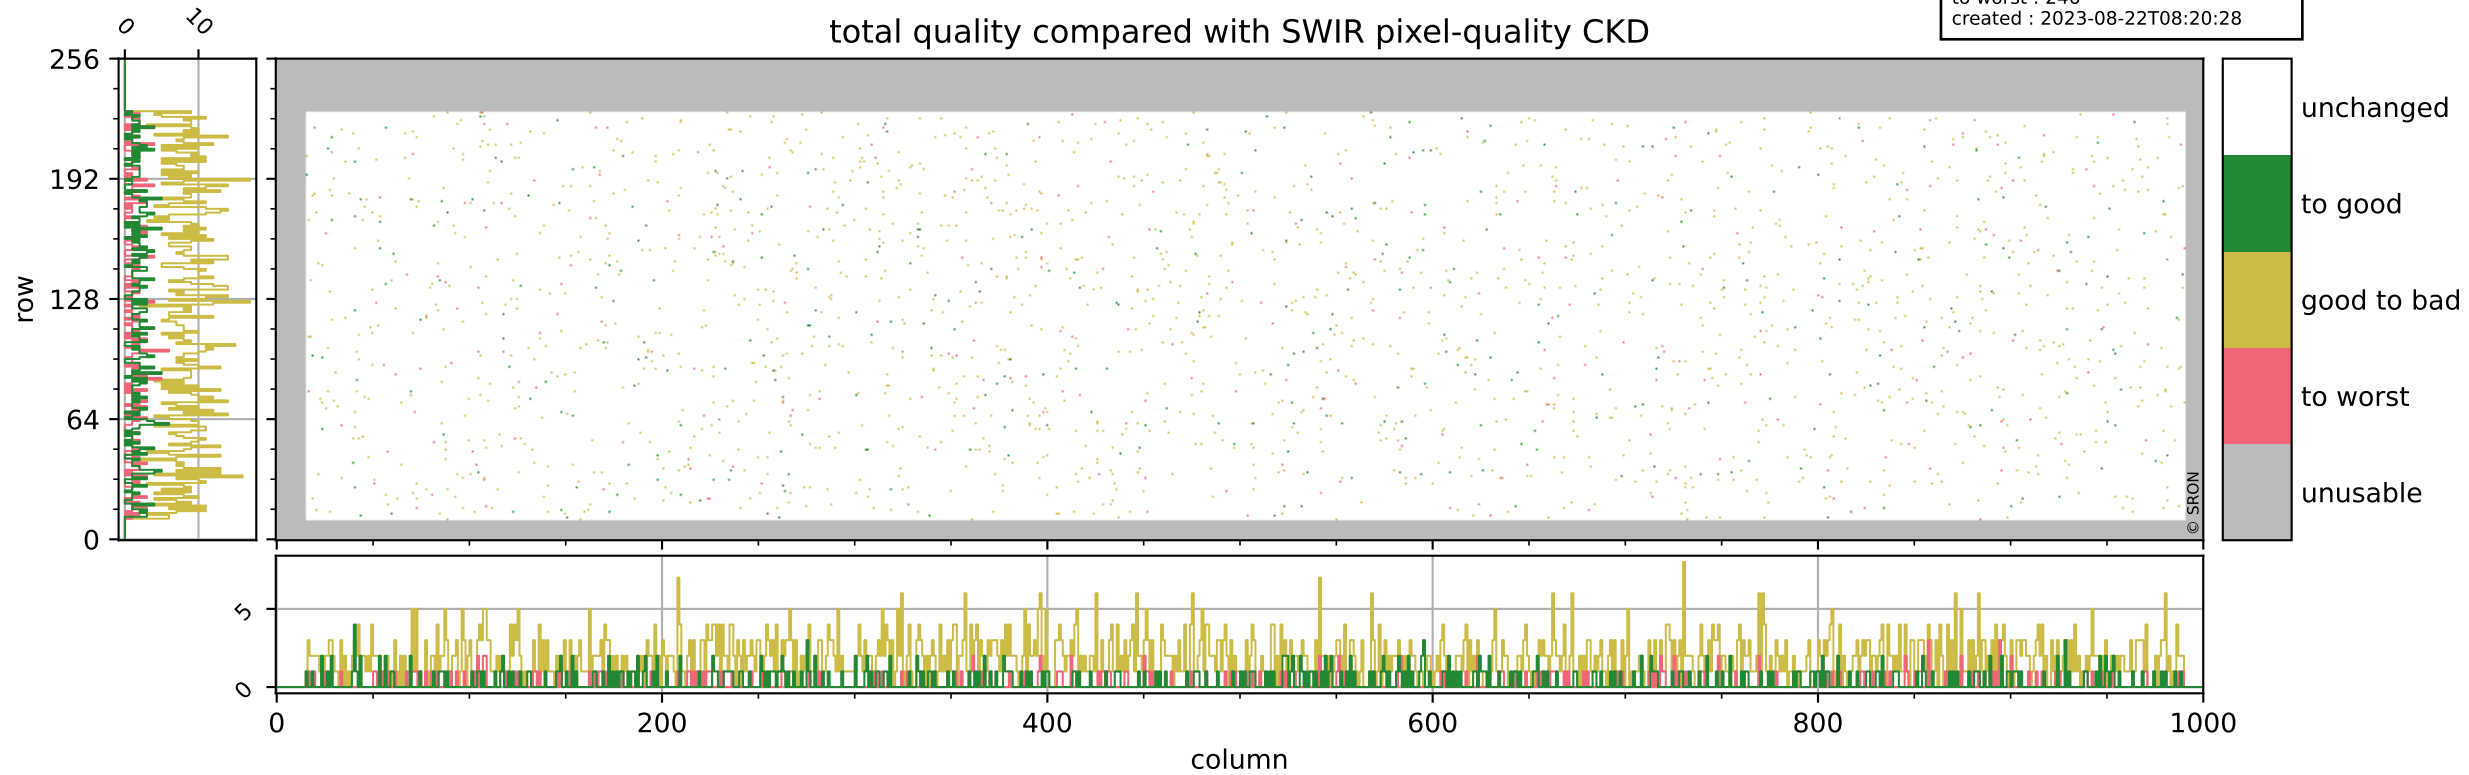

Tropomi SWIR pixel quality (official)

orbits : 19 in [18097, 18142]
coverage : 2021-04-11 / 2021-04-14
bad (quality < 0.8) : 293
worst (quality < 0.1) : 113
created : 2023-08-22T08:20:27

Tropomi SWIR pixel quality (official)

orbits : 19 in [18097, 18142]
coverage : 2021-04-11 / 2021-04-14
bad (quality < 0.8) : 3467
worst (quality < 0.1) : 378
created : 2023-08-22T08:20:27

pixel-quality map (noise average)

Tropomi SWIR pixel quality (official)

orbits : 19 in [18097, 18142]
coverage : 2021-04-11 / 2021-04-14
to good : 363
good to bad : 1591
to worst : 246
created : 2023-08-22T08:20:28

total quality compared with SWIR pixel-quality CKD

Tropomi SWIR pixel quality (official)

orbits : 19 in [18097, 18142]
coverage : 2021-04-11 / 2021-04-14
created : 2023-08-22T08:20:28

Histograms of pixel-quality

Tropomi SWIR pixel quality (official) ground-tracks of Sentinel-5P

orbits : 19 in [18097, 18142]
coverage : 2021-04-11 / 2021-04-14
created : 2023-08-22T08:20:28