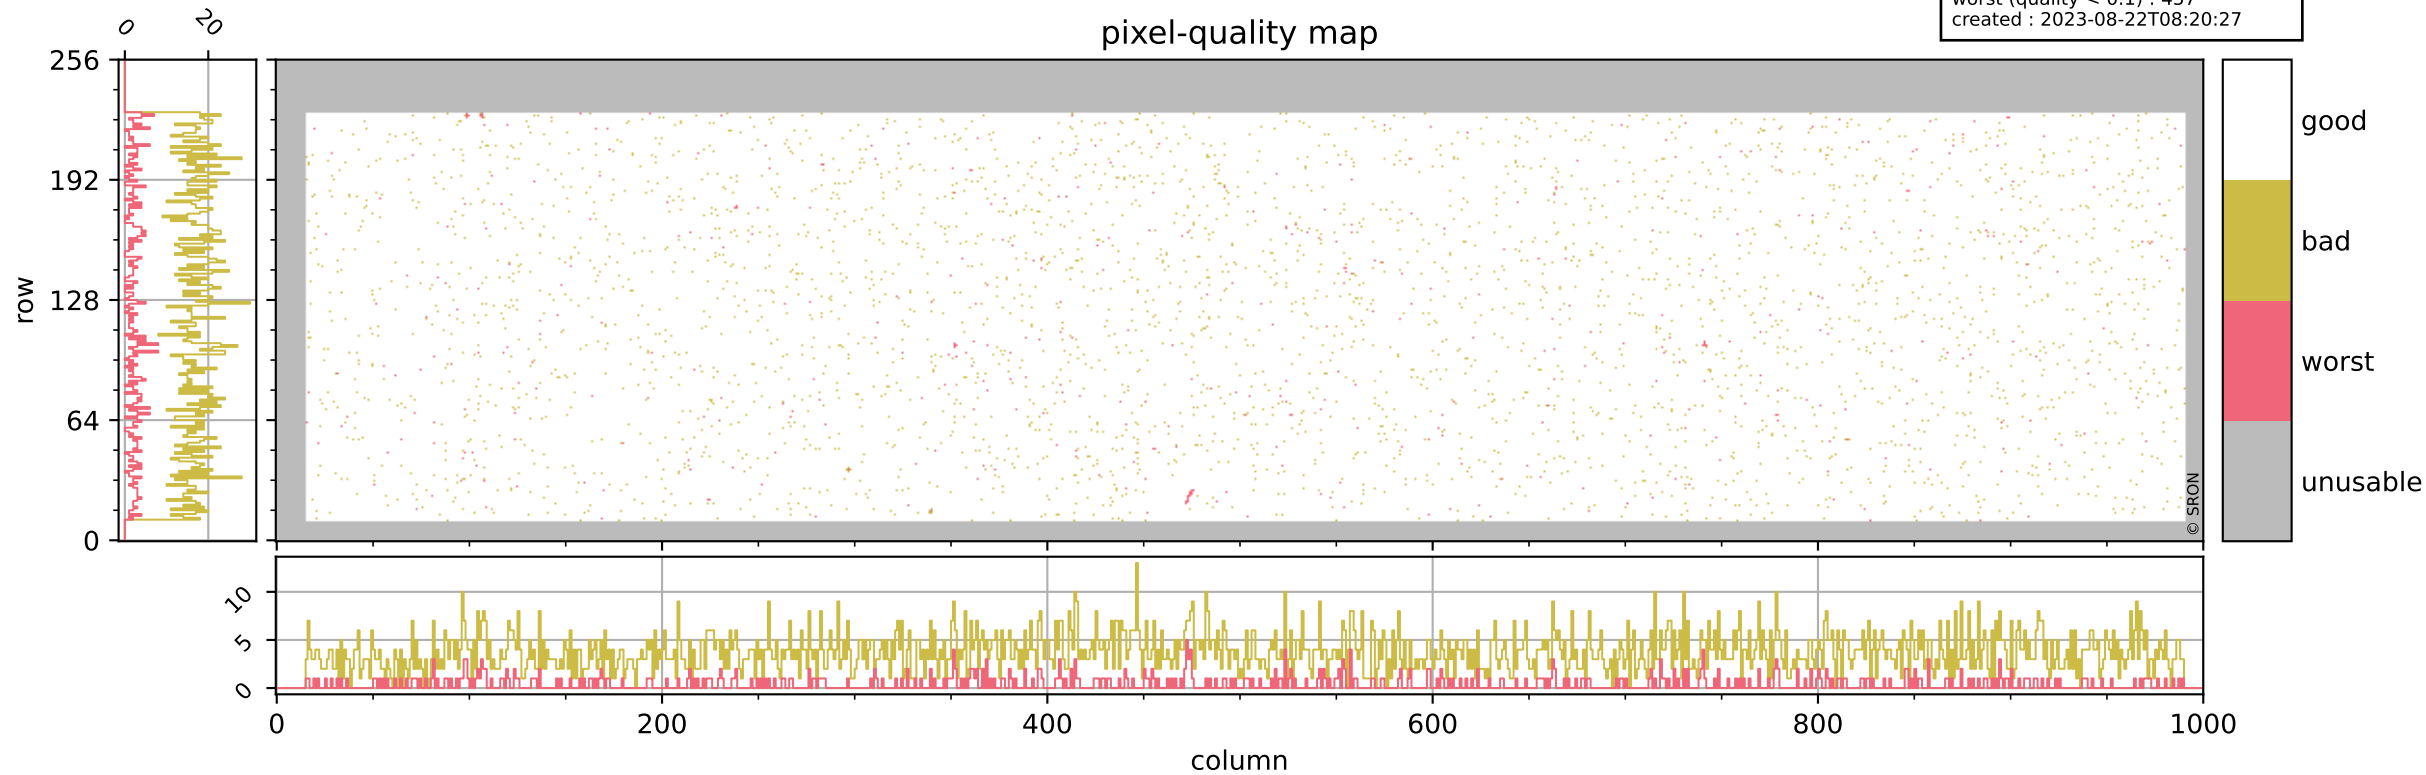

Tropomi SWIR pixel quality (official)

orbits : 19 in [18097, 18142]
coverage : 2021-04-11 / 2021-04-14
bad (quality < 0.8) : 3722
worst (quality < 0.1) : 457
created : 2023-08-22T08:20:27

pixel-quality map

Tropomi SWIR pixel quality (official)

orbits : 19 in [18097, 18142]
coverage : 2021-04-11 / 2021-04-14
bad (quality < 0.8) : 293
worst (quality < 0.1) : 113
created : 2023-08-22T08:20:27

Tropomi SWIR pixel quality (official)

orbits : 19 in [18097, 18142]
coverage : 2021-04-11 / 2021-04-14
bad (quality < 0.8) : 3467
worst (quality < 0.1) : 378
created : 2023-08-22T08:20:27

pixel-quality map (noise average)

Tropomi SWIR pixel quality (official)

orbits : 19 in [18097, 18142]
coverage : 2021-04-11 / 2021-04-14
created : 2023-08-22T08:20:28

Histograms of pixel-quality

Tropomi SWIR pixel quality (official) ground-tracks of Sentinel-5P

orbits : 19 in [18097, 18142]
coverage : 2021-04-11 / 2021-04-14
created : 2023-08-22T08:20:28