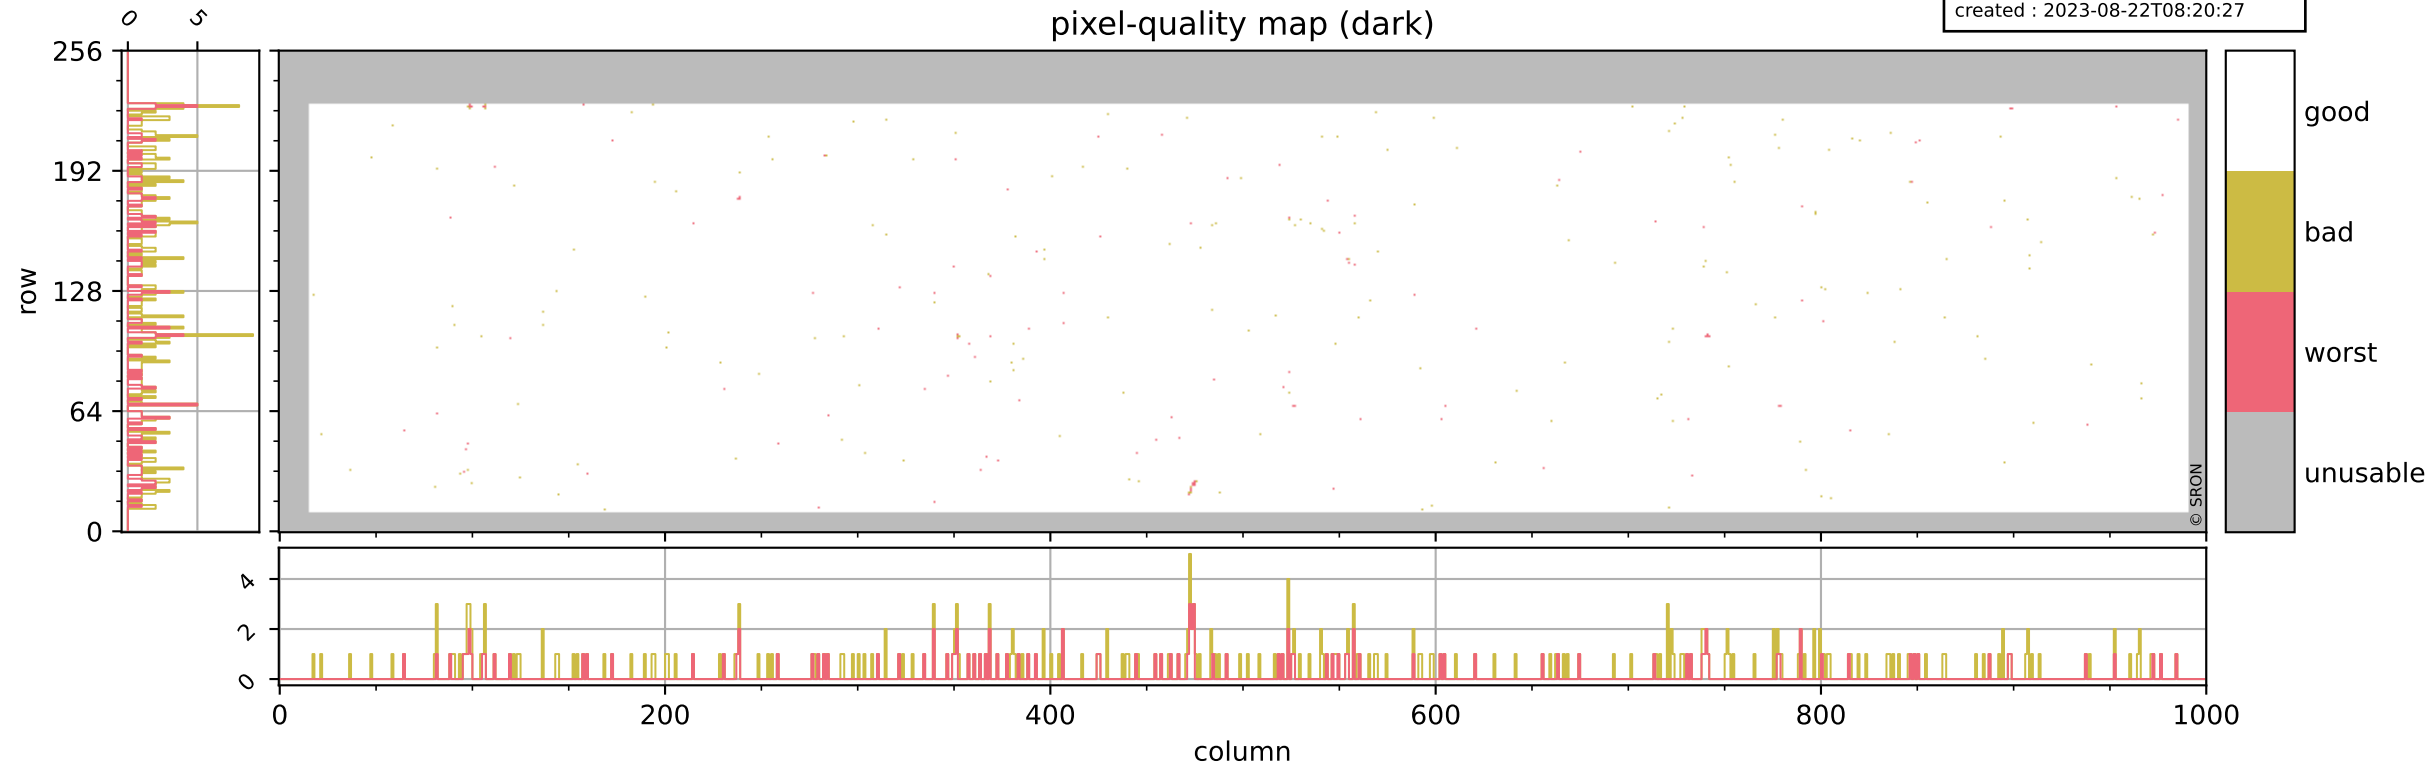

Tropomi SWIR pixel quality (official)

orbits : 19 in [18097, 18142]
coverage : 2021-04-11 / 2021-04-14
bad (quality < 0.8) : 3722
worst (quality < 0.1) : 457
created : 2023-08-22T08:20:27

pixel-quality map

Tropomi SWIR pixel quality (official)

orbits : 19 in [18097, 18142]
coverage : 2021-04-11 / 2021-04-14
bad (quality < 0.8) : 293
worst (quality < 0.1) : 113
created : 2023-08-22T08:20:27

Tropomi SWIR pixel quality (official)

orbits : 19 in [18097, 18142]
coverage : 2021-04-11 / 2021-04-14
bad (quality < 0.8) : 3467
worst (quality < 0.1) : 378
created : 2023-08-22T08:20:27

pixel-quality map (noise average)

Tropomi SWIR pixel quality (official)

orbits : 19 in [18097, 18142]
coverage : 2021-04-11 / 2021-04-14
created : 2023-08-22T08:20:28

Histograms of pixel-quality

Tropomi SWIR pixel quality (official) ground-tracks of Sentinel-5P

orbits : 19 in [18097, 18142]
coverage : 2021-04-11 / 2021-04-14
created : 2023-08-22T08:20:28