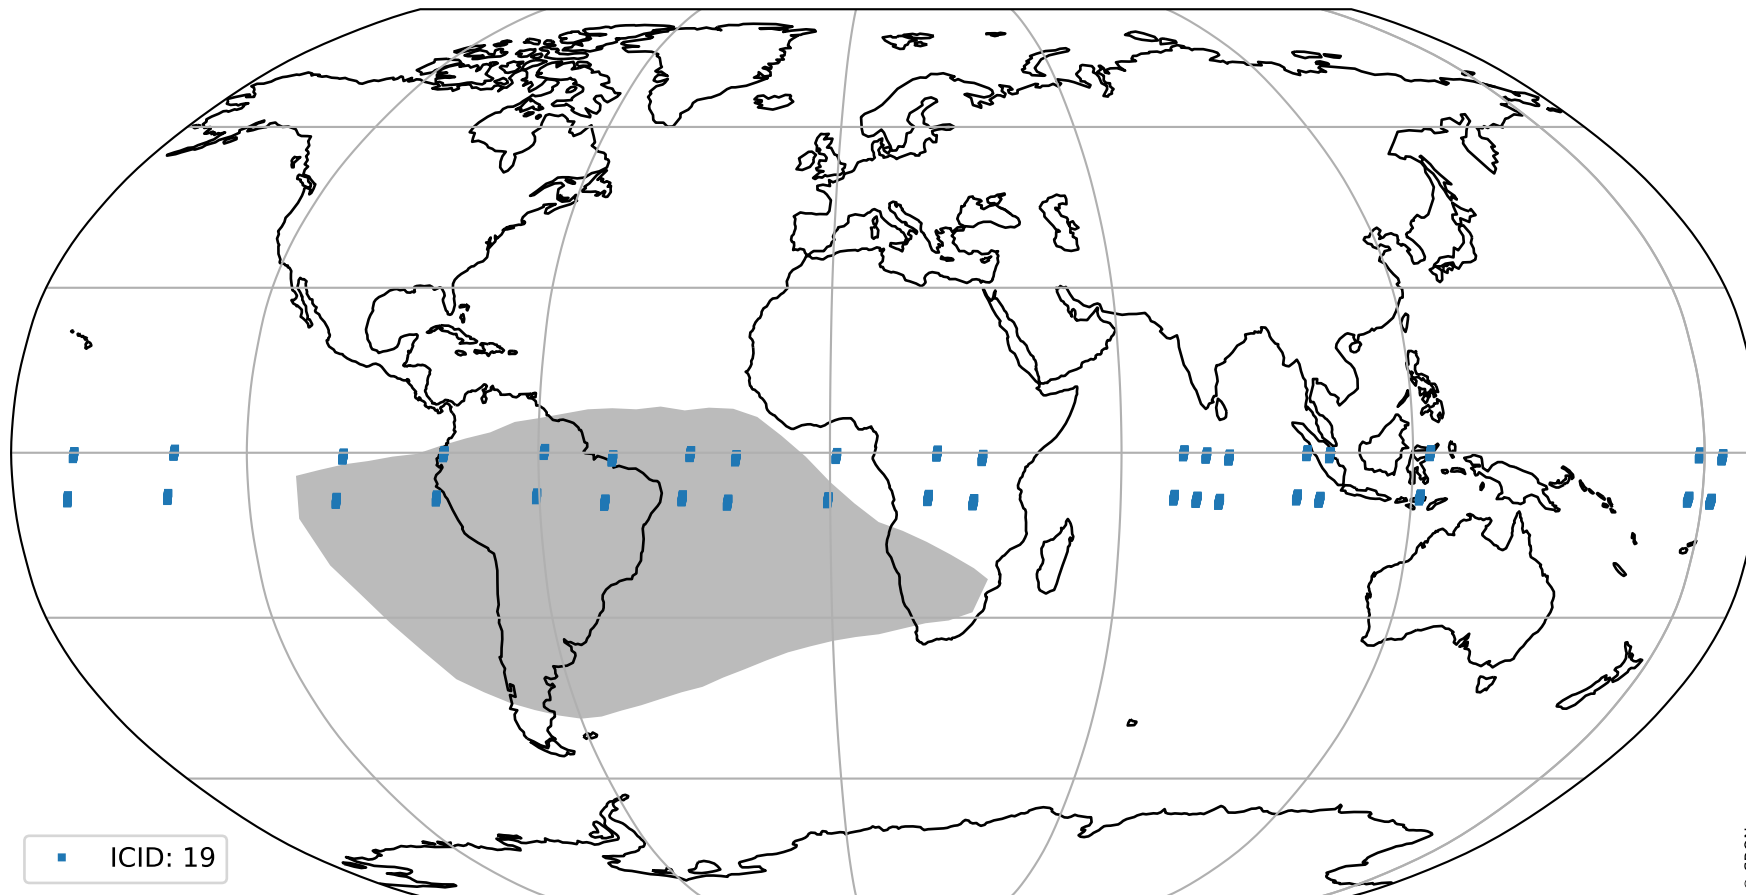

orbits : 19 in [18097, 18142]
coverage : 2021-04-11 / 2021-04-14
bad (quality < 0.8) : 3467
worst (quality < 0.1) : 378
created : 2023-08-22T08:20:27

pixel-quality map (noise average)

Tropomi SWIR pixel quality (official)

orbits : 19 in [18097, 18142]
coverage : 2021-04-11 / 2021-04-14
to good : 363
good to bad : 1591
to worst : 246
created : 2023-08-22T08:20:28

total quality compared with SWIR pixel-quality CKD

Tropomi SWIR pixel quality (official)

orbits : 19 in [18097, 18142]
coverage : 2021-04-11 / 2021-04-14
created : 2023-08-22T08:20:28

Histograms of pixel-quality

Tropomi SWIR pixel quality (official) ground-tracks of Sentinel-5P

orbits : 19 in [18097, 18142]
coverage : 2021-04-11 / 2021-04-14
created : 2023-08-22T08:20:28

Tropomi SWIR pixel quality (official)

orbits : [2827, 18142]
coverage : 2018-04-30 / 2021-04-14
created : 2023-08-22T08:20:29

trend of pixel quality & temperatures