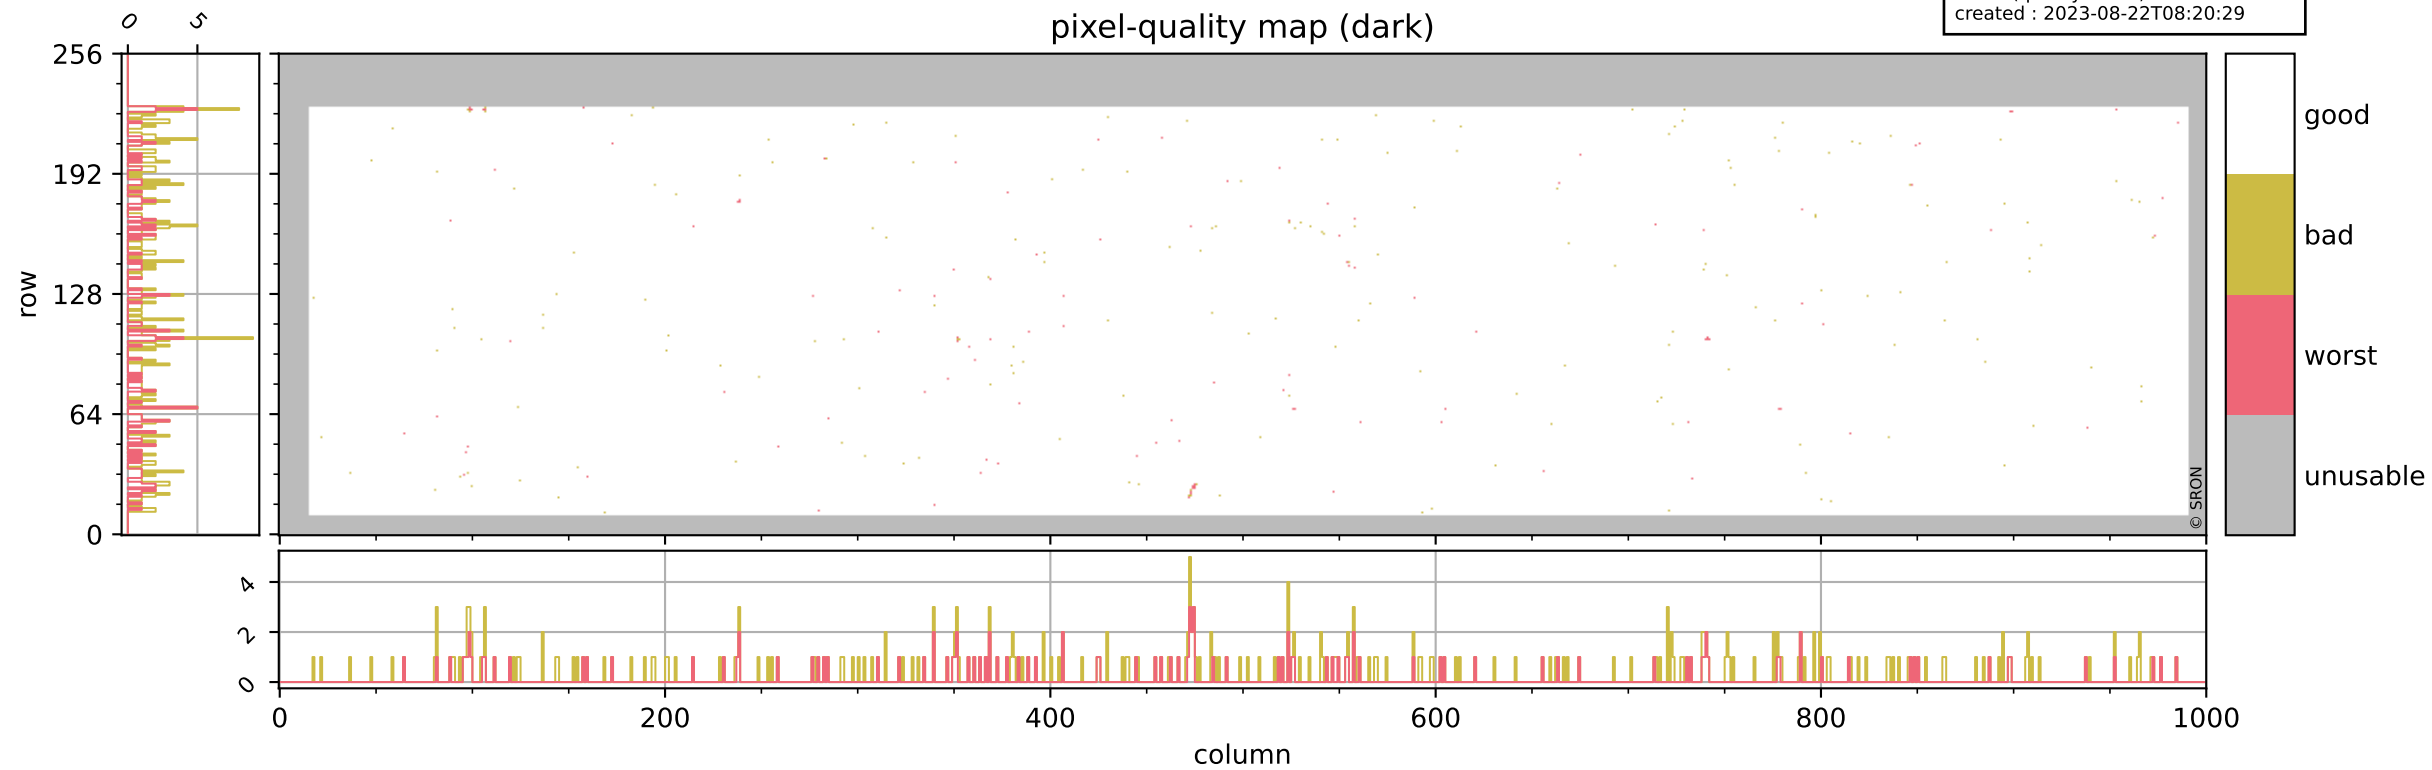

Tropomi SWIR pixel quality (official)

orbits : 19 in [18112, 18157]
coverage : 2021-04-12 / 2021-04-15
bad (quality < 0.8) : 3725
worst (quality < 0.1) : 432
created : 2023-08-22T08:20:29

pixel-quality map

Tropomi SWIR pixel quality (official)

orbits : 19 in [18112, 18157]
coverage : 2021-04-12 / 2021-04-15
bad (quality < 0.8) : 294
worst (quality < 0.1) : 113
created : 2023-08-22T08:20:29

Tropomi SWIR pixel quality (official)

orbits : 19 in [18112, 18157]
coverage : 2021-04-12 / 2021-04-15
bad (quality < 0.8) : 3464
worst (quality < 0.1) : 353
created : 2023-08-22T08:20:30

pixel-quality map (noise average)

Tropomi SWIR pixel quality (official)

orbits : 19 in [18112, 18157]
coverage : 2021-04-12 / 2021-04-15
to good : 364
good to bad : 1619
to worst : 223
created : 2023-08-22T08:20:30

total quality compared with SWIR pixel-quality CKD

Tropomi SWIR pixel quality (official)