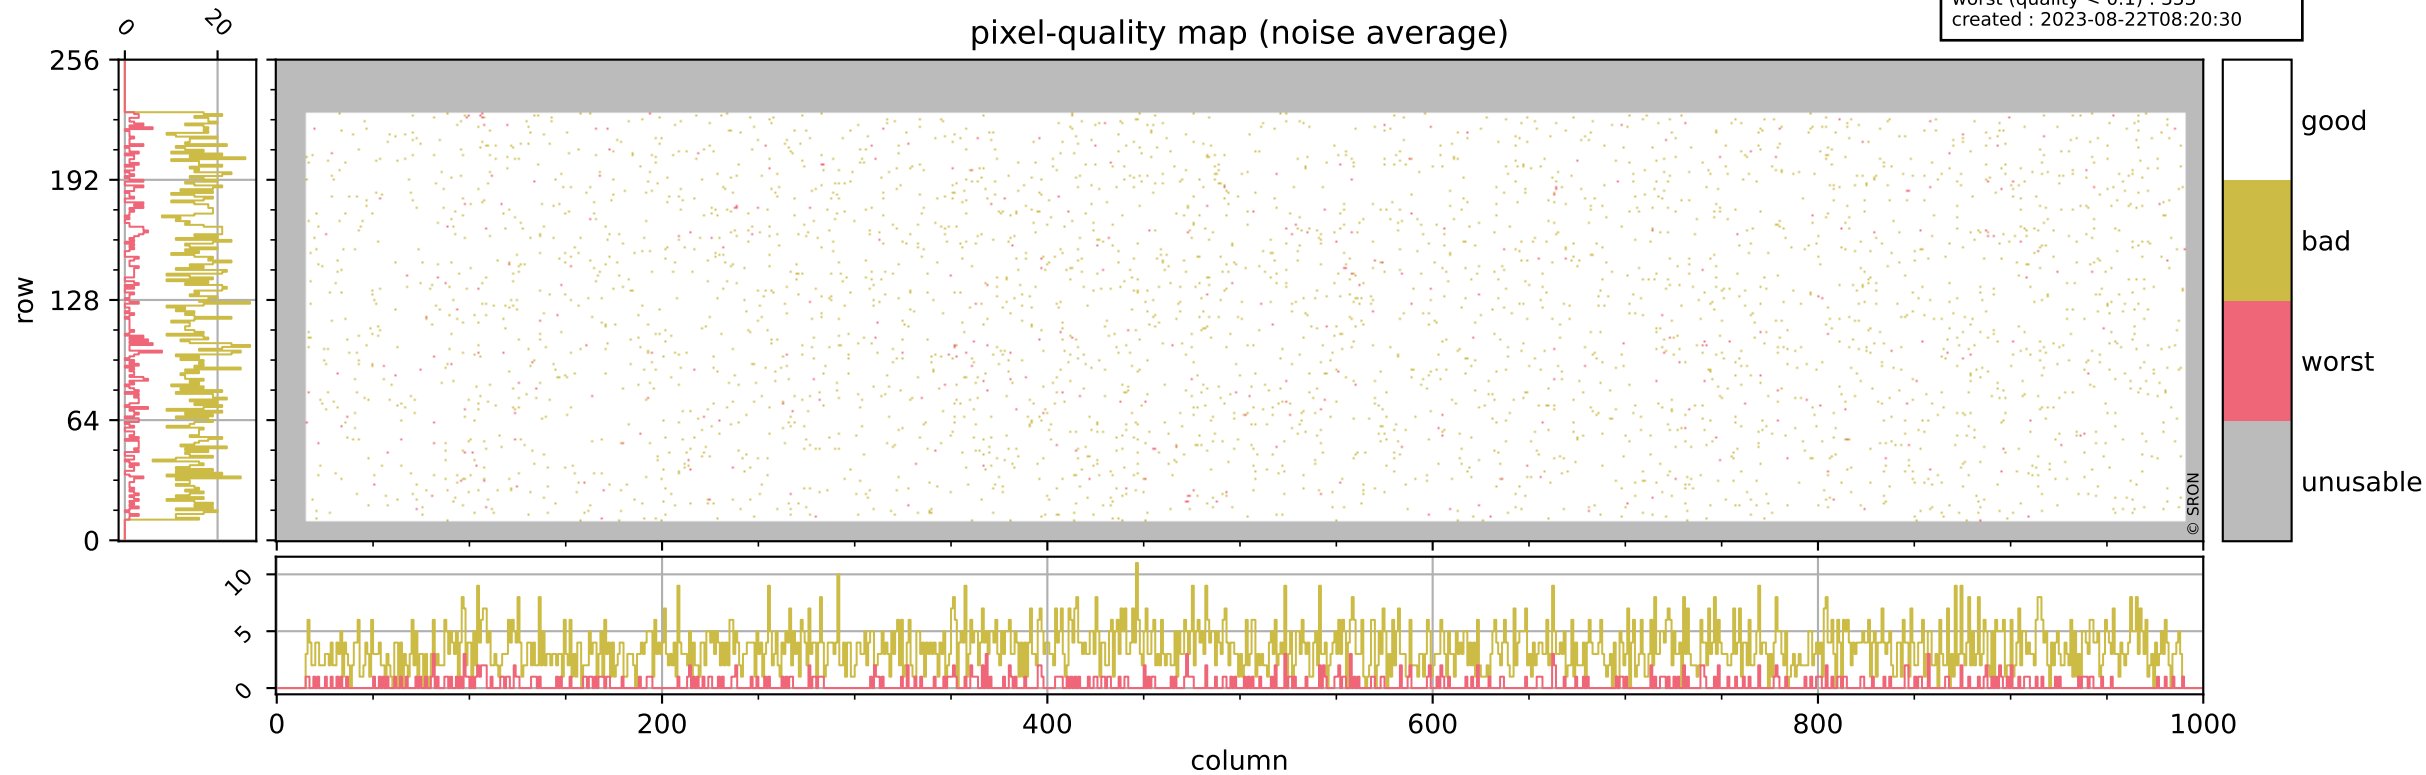

Tropomi SWIR pixel quality (official)

orbits : 19 in [18112, 18157]
coverage : 2021-04-12 / 2021-04-15
bad (quality < 0.8) : 294
worst (quality < 0.1) : 113
created : 2023-08-22T08:20:29

Tropomi SWIR pixel quality (official)

orbits : 19 in [18112, 18157]
coverage : 2021-04-12 / 2021-04-15
bad (quality < 0.8) : 3464
worst (quality < 0.1) : 353
created : 2023-08-22T08:20:30

pixel-quality map (noise average)

Tropomi SWIR pixel quality (official)

orbits : 19 in [18112, 18157]
coverage : 2021-04-12 / 2021-04-15
to good : 364
good to bad : 1619
to worst : 223
created : 2023-08-22T08:20:30

total quality compared with SWIR pixel-quality CKD

Tropomi SWIR pixel quality (official)

orbits : 19 in [18112, 18157]
coverage : 2021-04-12 / 2021-04-15
created : 2023-08-22T08:20:30

Histograms of pixel-quality

Tropomi SWIR pixel quality (official) ground-tracks of Sentinel-5P

orbits : 19 in [18112, 18157]
coverage : 2021-04-12 / 2021-04-15
created : 2023-08-22T08:20:31