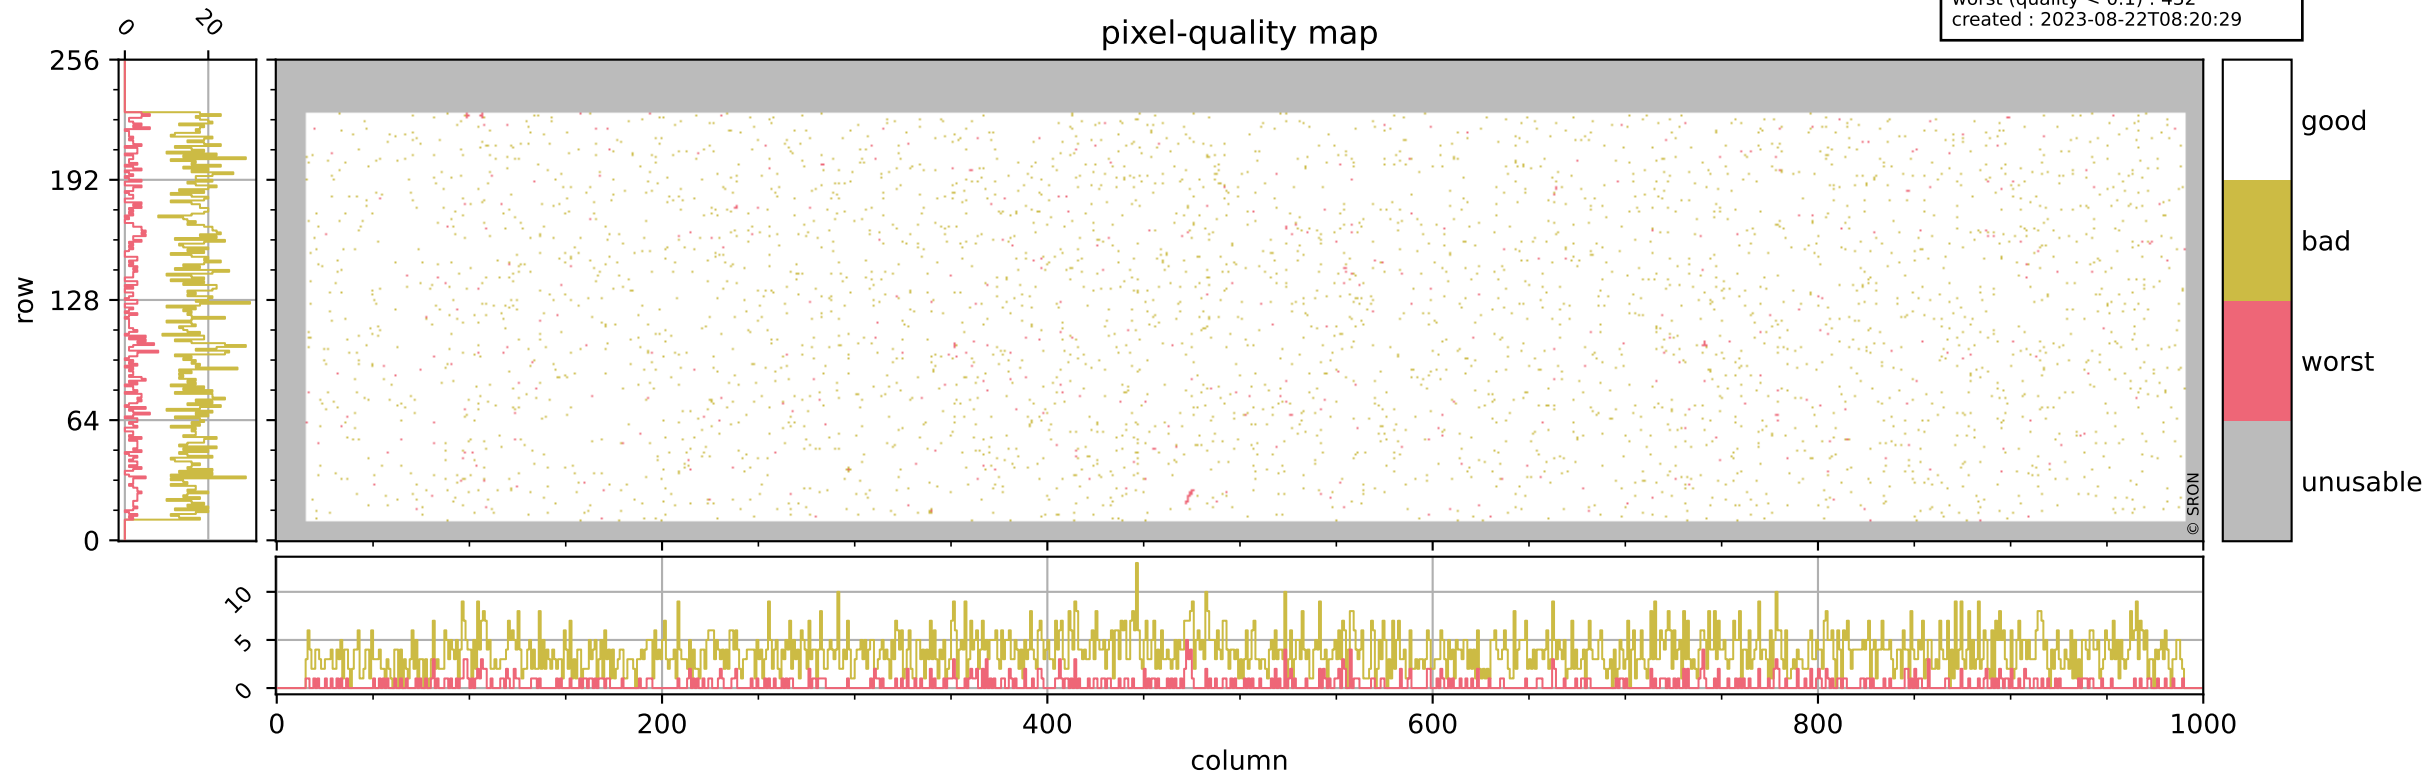

Tropomi SWIR pixel quality (official)

orbits : 19 in [18112, 18157]
coverage : 2021-04-12 / 2021-04-15
bad (quality < 0.8) : 3725
worst (quality < 0.1) : 432
created : 2023-08-22T08:20:29

pixel-quality map

Tropomi SWIR pixel quality (official)

orbits : 19 in [18112, 18157]
coverage : 2021-04-12 / 2021-04-15
bad (quality < 0.8) : 294
worst (quality < 0.1) : 113
created : 2023-08-22T08:20:29

Tropomi SWIR pixel quality (official)

orbits : 19 in [18112, 18157]
coverage : 2021-04-12 / 2021-04-15
bad (quality < 0.8) : 3464
worst (quality < 0.1) : 353
created : 2023-08-22T08:20:30

pixel-quality map (noise average)

Tropomi SWIR pixel quality (official)

orbits : 19 in [18112, 18157]
coverage : 2021-04-12 / 2021-04-15
to good : 364
good to bad : 1619
to worst : 223
created : 2023-08-22T08:20:30

total quality compared with SWIR pixel-quality CKD

Tropomi SWIR pixel quality (official)