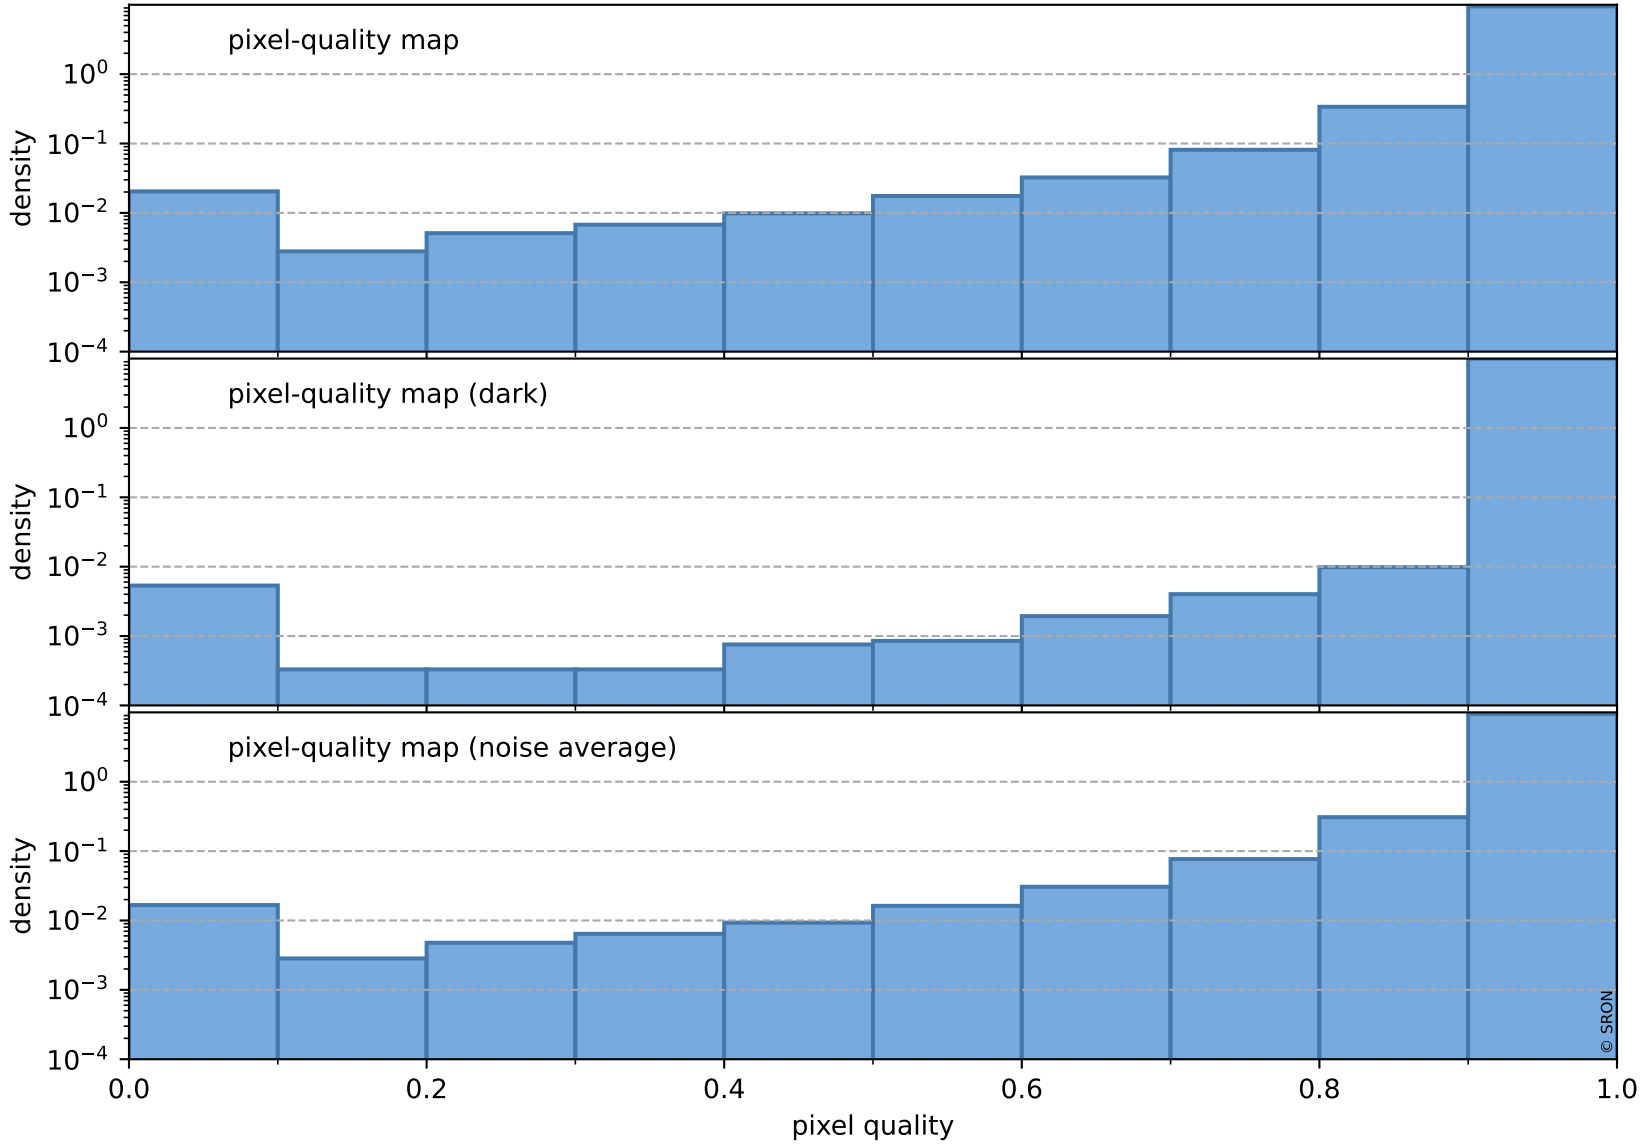

orbits : 19 in [18112, 18157]
coverage : 2021-04-12 / 2021-04-15
to good : 364
good to bad : 1619
to worst : 223
created : 2023-08-22T08:20:30

total quality compared with SWIR pixel-quality CKD

Tropomi SWIR pixel quality (official)

orbits : 19 in [18112, 18157]
coverage : 2021-04-12 / 2021-04-15
created : 2023-08-22T08:20:30

Histograms of pixel-quality

Tropomi SWIR pixel quality (official) ground-tracks of Sentinel-5P

orbits : 19 in [18112, 18157]
coverage : 2021-04-12 / 2021-04-15
created : 2023-08-22T08:20:31

Tropomi SWIR pixel quality (official)

orbits : [2827, 18157]
coverage : 2018-04-30 / 2021-04-15
created : 2023-08-22T08:20:31

trend of pixel quality & temperatures