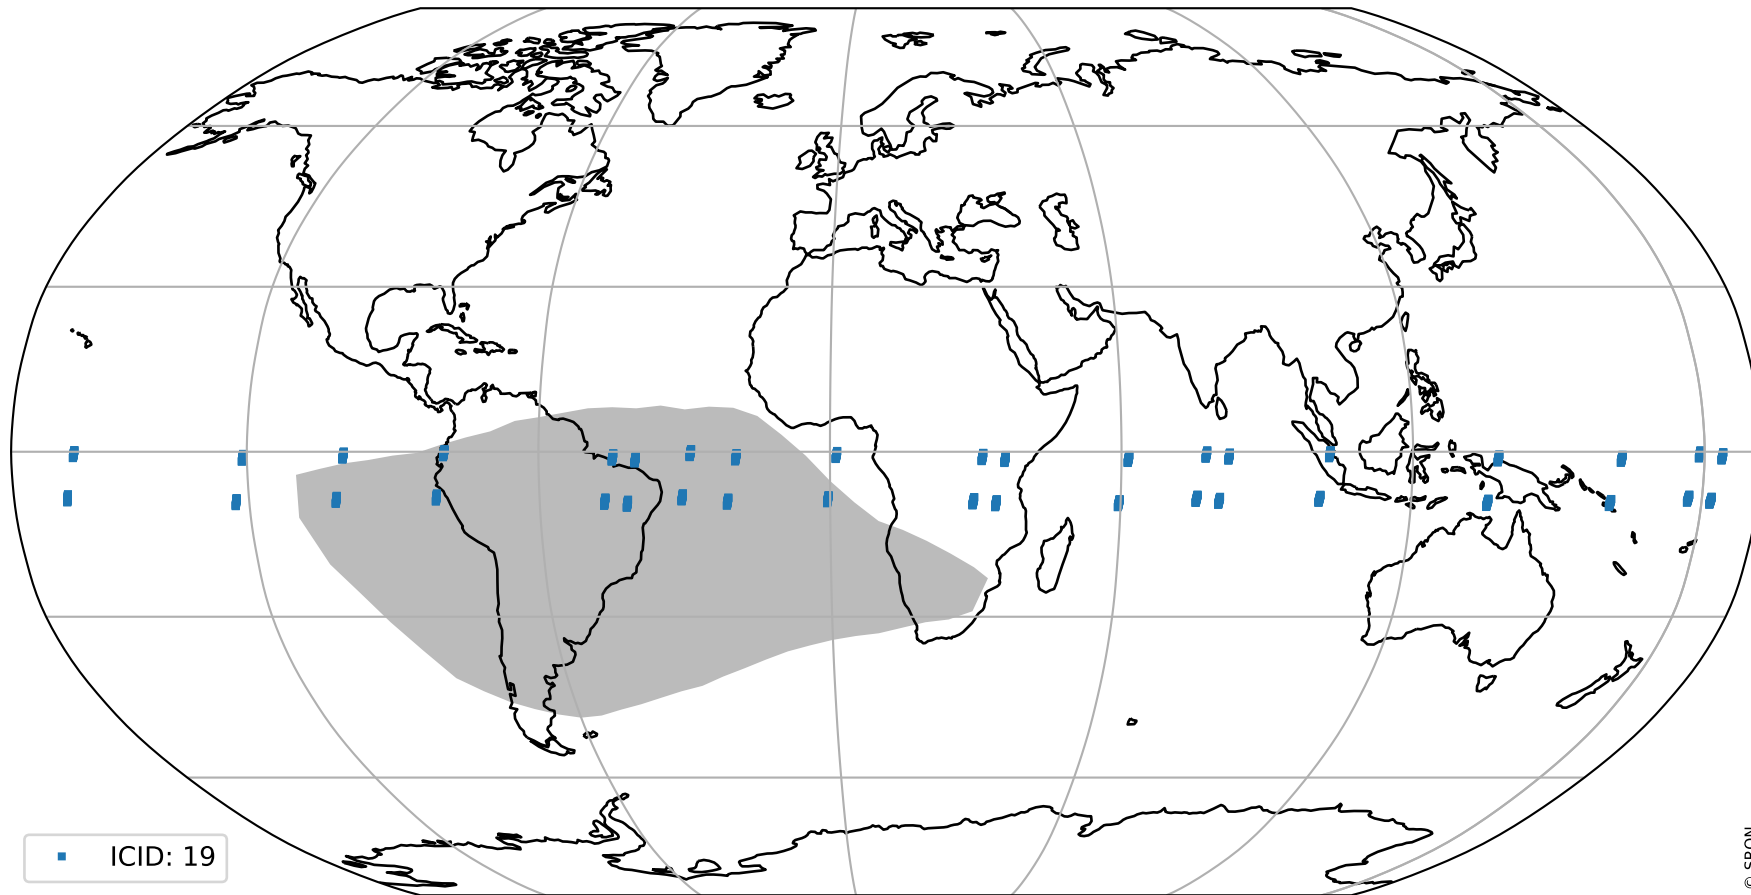

orbits : 19 in [18112, 18157]
coverage : 2021-04-12 / 2021-04-15
bad (quality < 0.8) : 3464
worst (quality < 0.1) : 353
created : 2023-08-22T08:20:30

pixel-quality map (noise average)

Tropomi SWIR pixel quality (official)

orbits : 19 in [18112, 18157]
coverage : 2021-04-12 / 2021-04-15
to good : 364
good to bad : 1619
to worst : 223
created : 2023-08-22T08:20:30

total quality compared with SWIR pixel-quality CKD

Tropomi SWIR pixel quality (official)

orbits : 19 in [18112, 18157]
coverage : 2021-04-12 / 2021-04-15
created : 2023-08-22T08:20:30

Histograms of pixel-quality

Tropomi SWIR pixel quality (official) ground-tracks of Sentinel-5P

orbits : 19 in [18112, 18157]
coverage : 2021-04-12 / 2021-04-15
created : 2023-08-22T08:20:31

Tropomi SWIR pixel quality (official)

orbits : [2827, 18157]
coverage : 2018-04-30 / 2021-04-15
created : 2023-08-22T08:20:31

trend of pixel quality & temperatures