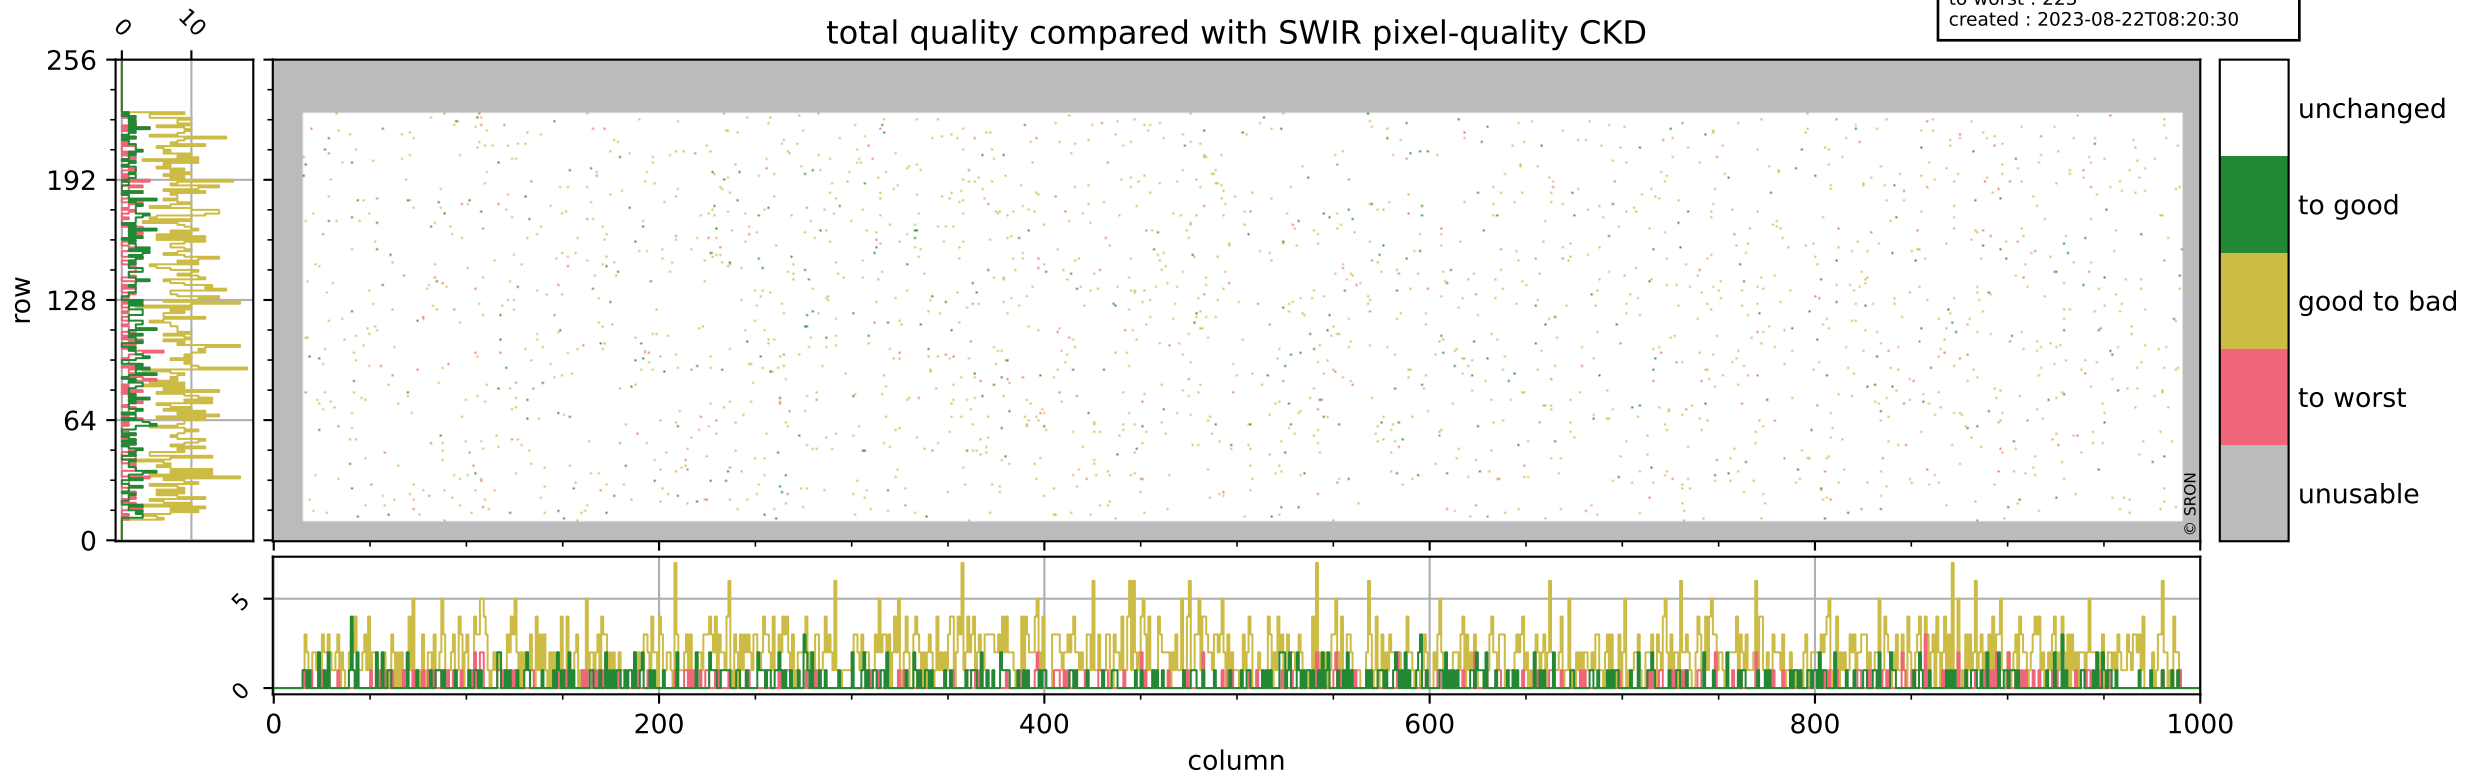

Tropomi SWIR pixel quality (official)

orbits : 19 in [18112, 18157]
coverage : 2021-04-12 / 2021-04-15
bad (quality < 0.8) : 294
worst (quality < 0.1) : 113
created : 2023-08-22T08:20:29

Tropomi SWIR pixel quality (official)

orbits : 19 in [18112, 18157]
coverage : 2021-04-12 / 2021-04-15
bad (quality < 0.8) : 3464
worst (quality < 0.1) : 353
created : 2023-08-22T08:20:30

pixel-quality map (noise average)

Tropomi SWIR pixel quality (official)

orbits : 19 in [18112, 18157]
coverage : 2021-04-12 / 2021-04-15
to good : 364
good to bad : 1619
to worst : 223
created : 2023-08-22T08:20:30

total quality compared with SWIR pixel-quality CKD

Tropomi SWIR pixel quality (official)

orbits : 19 in [18112, 18157]
coverage : 2021-04-12 / 2021-04-15
created : 2023-08-22T08:20:30

Histograms of pixel-quality

Tropomi SWIR pixel quality (official) ground-tracks of Sentinel-5P

orbits : 19 in [18112, 18157]
coverage : 2021-04-12 / 2021-04-15
created : 2023-08-22T08:20:31