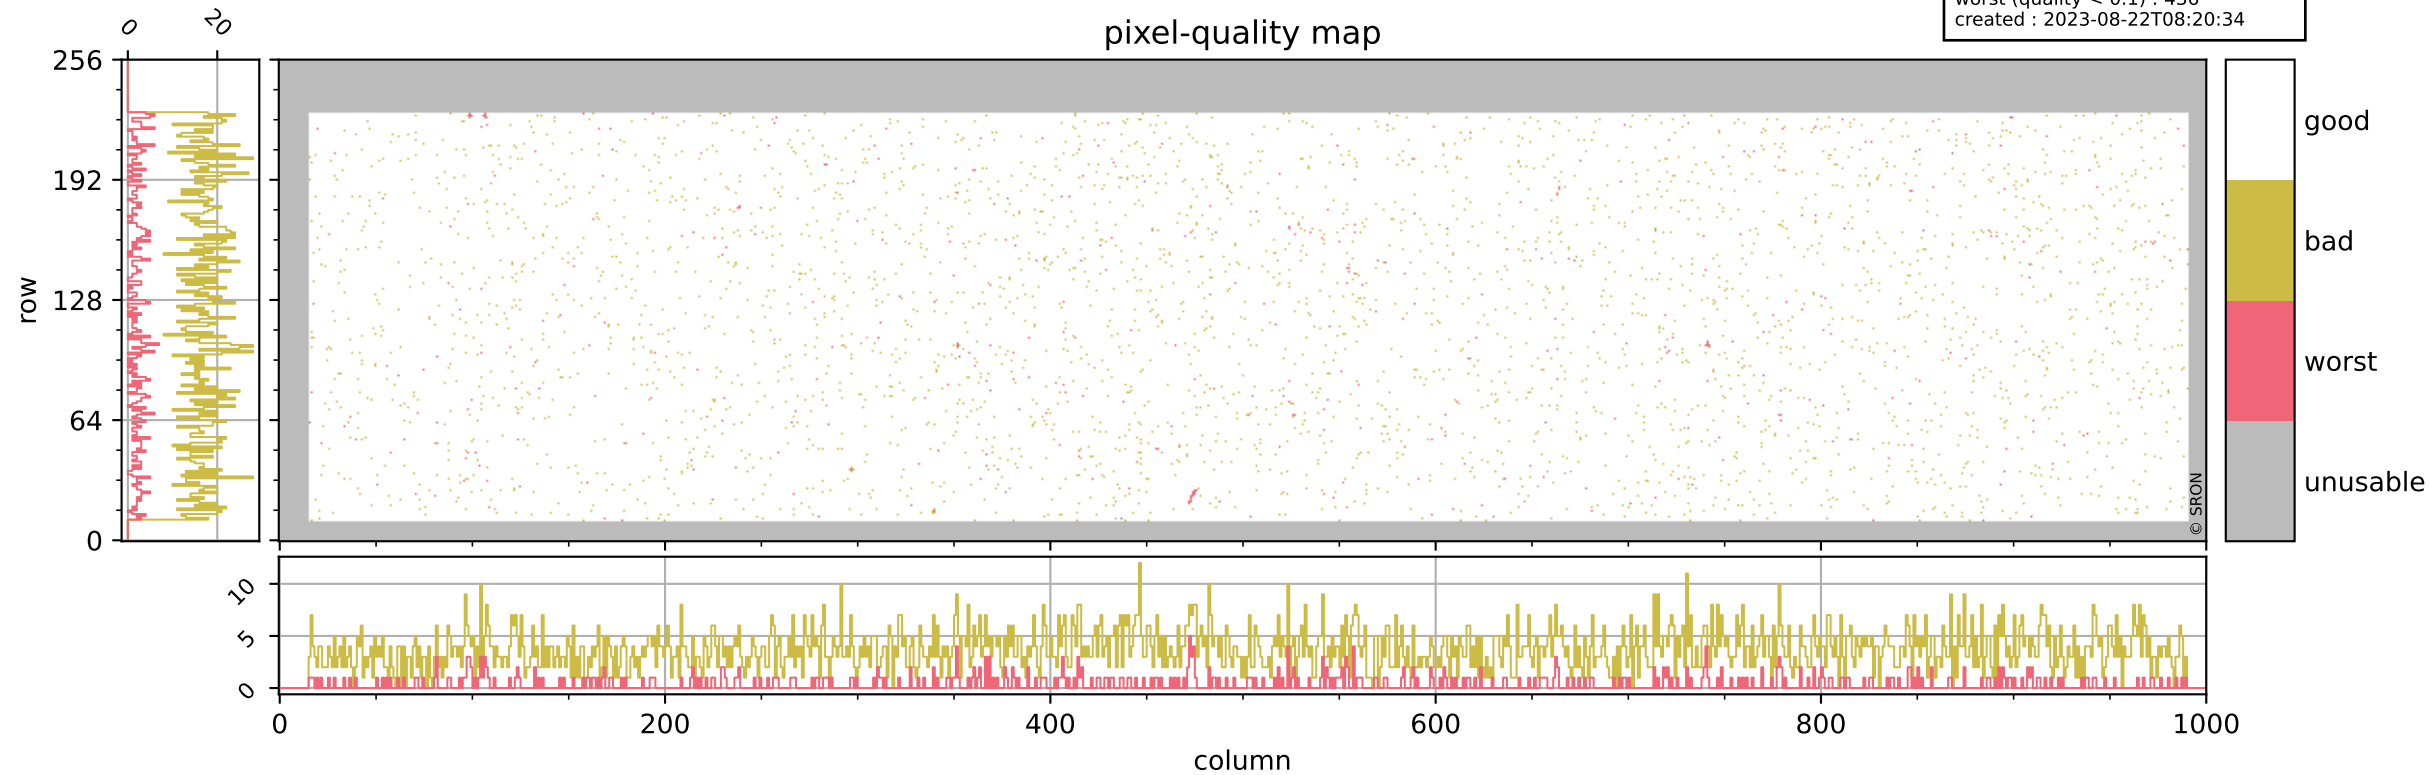

Tropomi SWIR pixel quality (official)

orbits : 19 in [18142, 18187]
coverage : 2021-04-14 / 2021-04-17
bad (quality < 0.8) : 3713
worst (quality < 0.1) : 436
created : 2023-08-22T08:20:34

pixel-quality map

Tropomi SWIR pixel quality (official)

orbits : 19 in [18142, 18187]
coverage : 2021-04-14 / 2021-04-17
bad (quality < 0.8) : 293
worst (quality < 0.1) : 115
created : 2023-08-22T08:20:34

pixel-quality map (dark)

Tropomi SWIR pixel quality (official)

orbits : 19 in [18142, 18187]
coverage : 2021-04-14 / 2021-04-17
bad (quality < 0.8) : 3454
worst (quality < 0.1) : 356
created : 2023-08-22T08:20:35

pixel-quality map (noise average)

Tropomi SWIR pixel quality (official)

orbits : 19 in [18142, 18187]
coverage : 2021-04-14 / 2021-04-17
created : 2023-08-22T08:20:35

Histograms of pixel-quality

Tropomi SWIR pixel quality (official) ground-tracks of Sentinel-5P