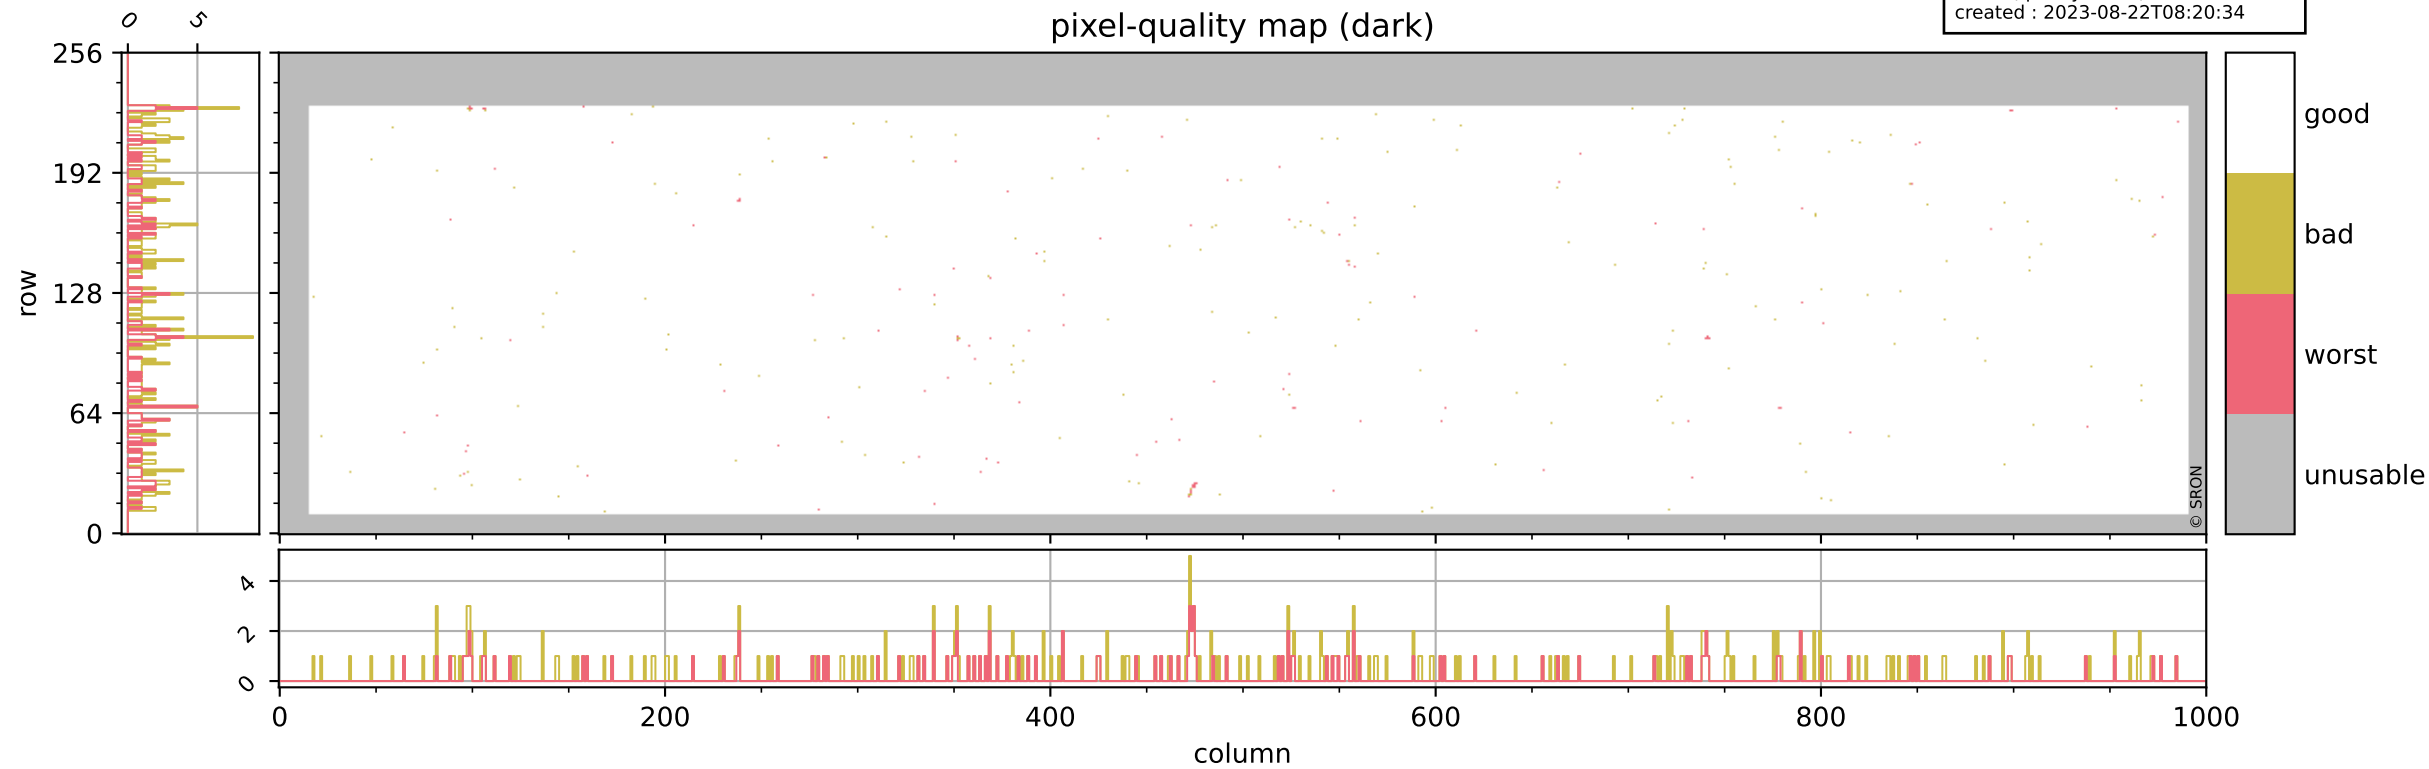

Tropomi SWIR pixel quality (official)

orbits : 19 in [18142, 18187]
coverage : 2021-04-14 / 2021-04-17
bad (quality < 0.8) : 3713
worst (quality < 0.1) : 436
created : 2023-08-22T08:20:34

pixel-quality map

Tropomi SWIR pixel quality (official)

orbits : 19 in [18142, 18187]
coverage : 2021-04-14 / 2021-04-17
bad (quality < 0.8) : 293
worst (quality < 0.1) : 115
created : 2023-08-22T08:20:34

pixel-quality map (dark)

Tropomi SWIR pixel quality (official)

orbits : 19 in [18142, 18187]
coverage : 2021-04-14 / 2021-04-17
bad (quality < 0.8) : 3454
worst (quality < 0.1) : 356
created : 2023-08-22T08:20:35

pixel-quality map (noise average)

Tropomi SWIR pixel quality (official)

orbits : 19 in [18142, 18187]
coverage : 2021-04-14 / 2021-04-17
created : 2023-08-22T08:20:35

Histograms of pixel-quality

Tropomi SWIR pixel quality (official) ground-tracks of Sentinel-5P