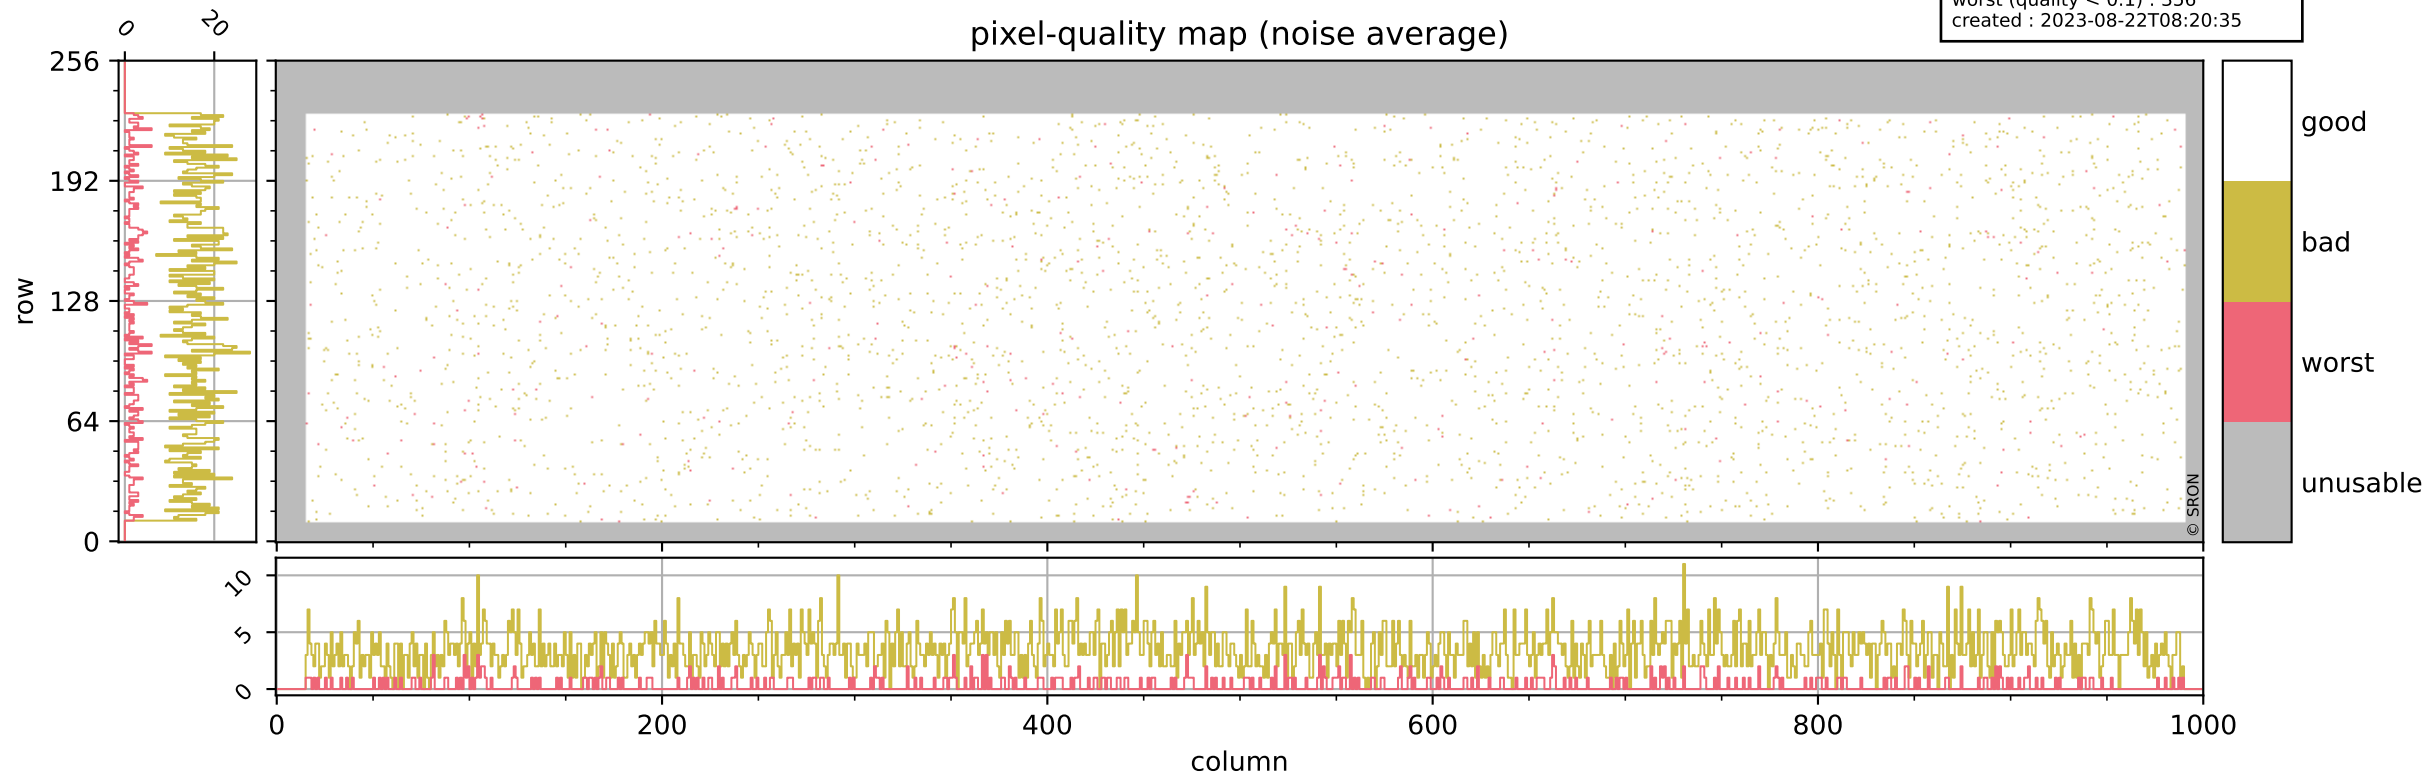

Tropomi SWIR pixel quality (official)

orbits : 19 in [18142, 18187]
coverage : 2021-04-14 / 2021-04-17
bad (quality < 0.8) : 293
worst (quality < 0.1) : 115
created : 2023-08-22T08:20:34

pixel-quality map (dark)

Tropomi SWIR pixel quality (official)

orbits : 19 in [18142, 18187]
coverage : 2021-04-14 / 2021-04-17
bad (quality < 0.8) : 3454
worst (quality < 0.1) : 356
created : 2023-08-22T08:20:35

pixel-quality map (noise average)

Tropomi SWIR pixel quality (official)

orbits : 19 in [18142, 18187]
coverage : 2021-04-14 / 2021-04-17
to good : 355
good to bad : 1596
to worst : 226
created : 2023-08-22T08:20:35

total quality compared with SWIR pixel-quality CKD

Tropomi SWIR pixel quality (official)

orbits : 19 in [18142, 18187]
coverage : 2021-04-14 / 2021-04-17
created : 2023-08-22T08:20:35

Histograms of pixel-quality

Tropomi SWIR pixel quality (official) ground-tracks of Sentinel-5P