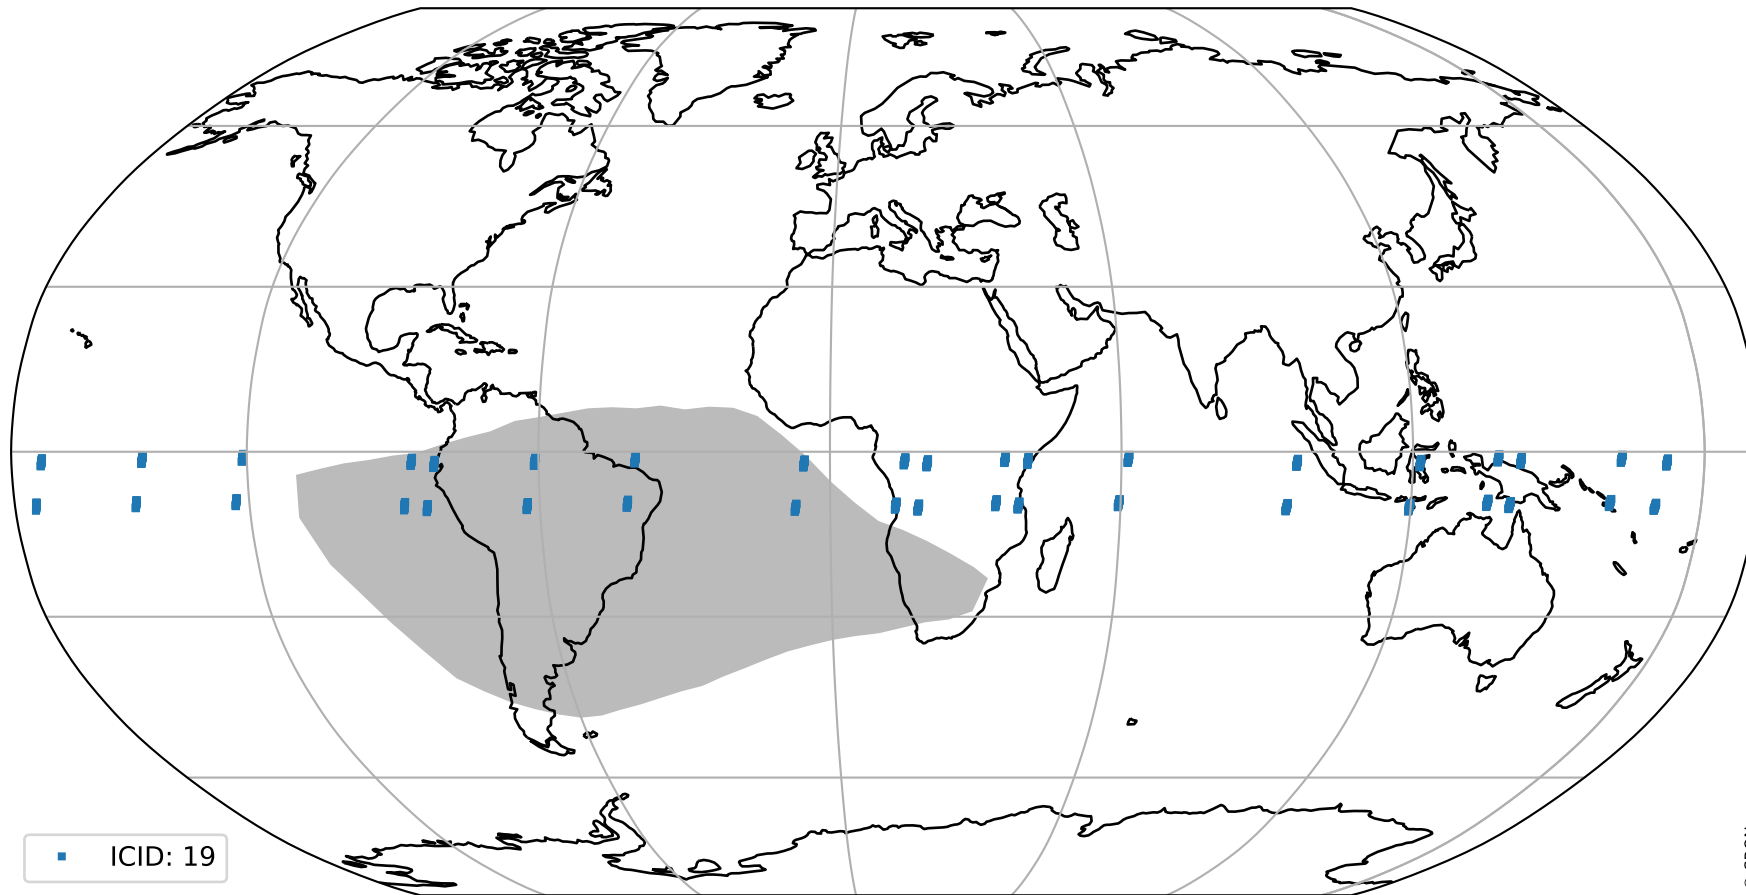

Tropomi SWIR pixel quality (official)

orbits : 19 in [18142, 18187]
coverage : 2021-04-14 / 2021-04-17
to good : 355
good to bad : 1596
to worst : 226
created : 2023-08-22T08:20:35

total quality compared with SWIR pixel-quality CKD

Tropomi SWIR pixel quality (official)

orbits : 19 in [18142, 18187]
coverage : 2021-04-14 / 2021-04-17
created : 2023-08-22T08:20:35

Histograms of pixel-quality

Tropomi SWIR pixel quality (official) ground-tracks of Sentinel-5P

orbits : 19 in [18142, 18187]
coverage : 2021-04-14 / 2021-04-17
created : 2023-08-22T08:20:35

■ ICID: 19

Tropomi SWIR pixel quality (official)

orbits : [2827, 18187]
coverage : 2018-04-30 / 2021-04-17
created : 2023-08-22T08:20:36