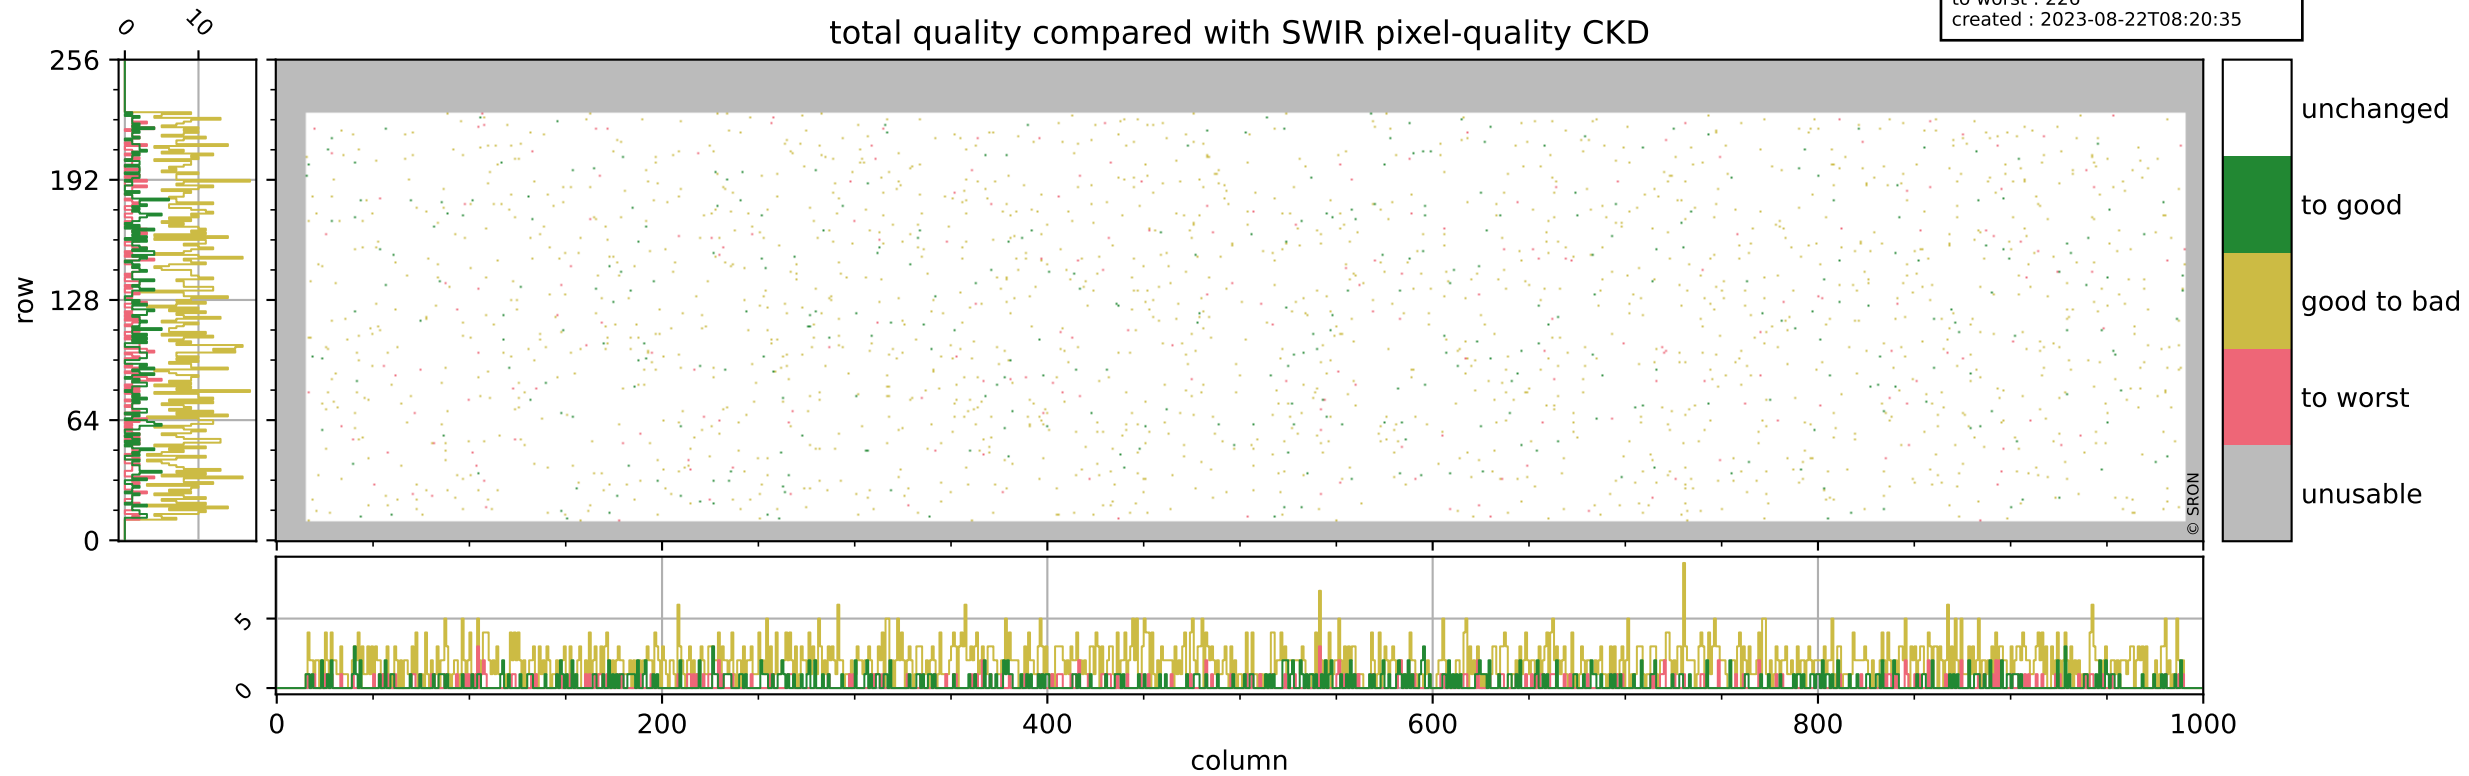

Tropomi SWIR pixel quality (official)

orbits : 19 in [18142, 18187]
coverage : 2021-04-14 / 2021-04-17
bad (quality < 0.8) : 3454
worst (quality < 0.1) : 356
created : 2023-08-22T08:20:35

pixel-quality map (noise average)

Tropomi SWIR pixel quality (official)

orbits : 19 in [18142, 18187]
coverage : 2021-04-14 / 2021-04-17
to good : 355
good to bad : 1596
to worst : 226
created : 2023-08-22T08:20:35

total quality compared with SWIR pixel-quality CKD

Tropomi SWIR pixel quality (official)

orbits : 19 in [18142, 18187]
coverage : 2021-04-14 / 2021-04-17
created : 2023-08-22T08:20:35

Histograms of pixel-quality

Tropomi SWIR pixel quality (official) ground-tracks of Sentinel-5P

orbits : 19 in [18142, 18187]
coverage : 2021-04-14 / 2021-04-17
created : 2023-08-22T08:20:35

■ ICID: 19

Tropomi SWIR pixel quality (official)

orbits : [2827, 18187]
coverage : 2018-04-30 / 2021-04-17
created : 2023-08-22T08:20:36