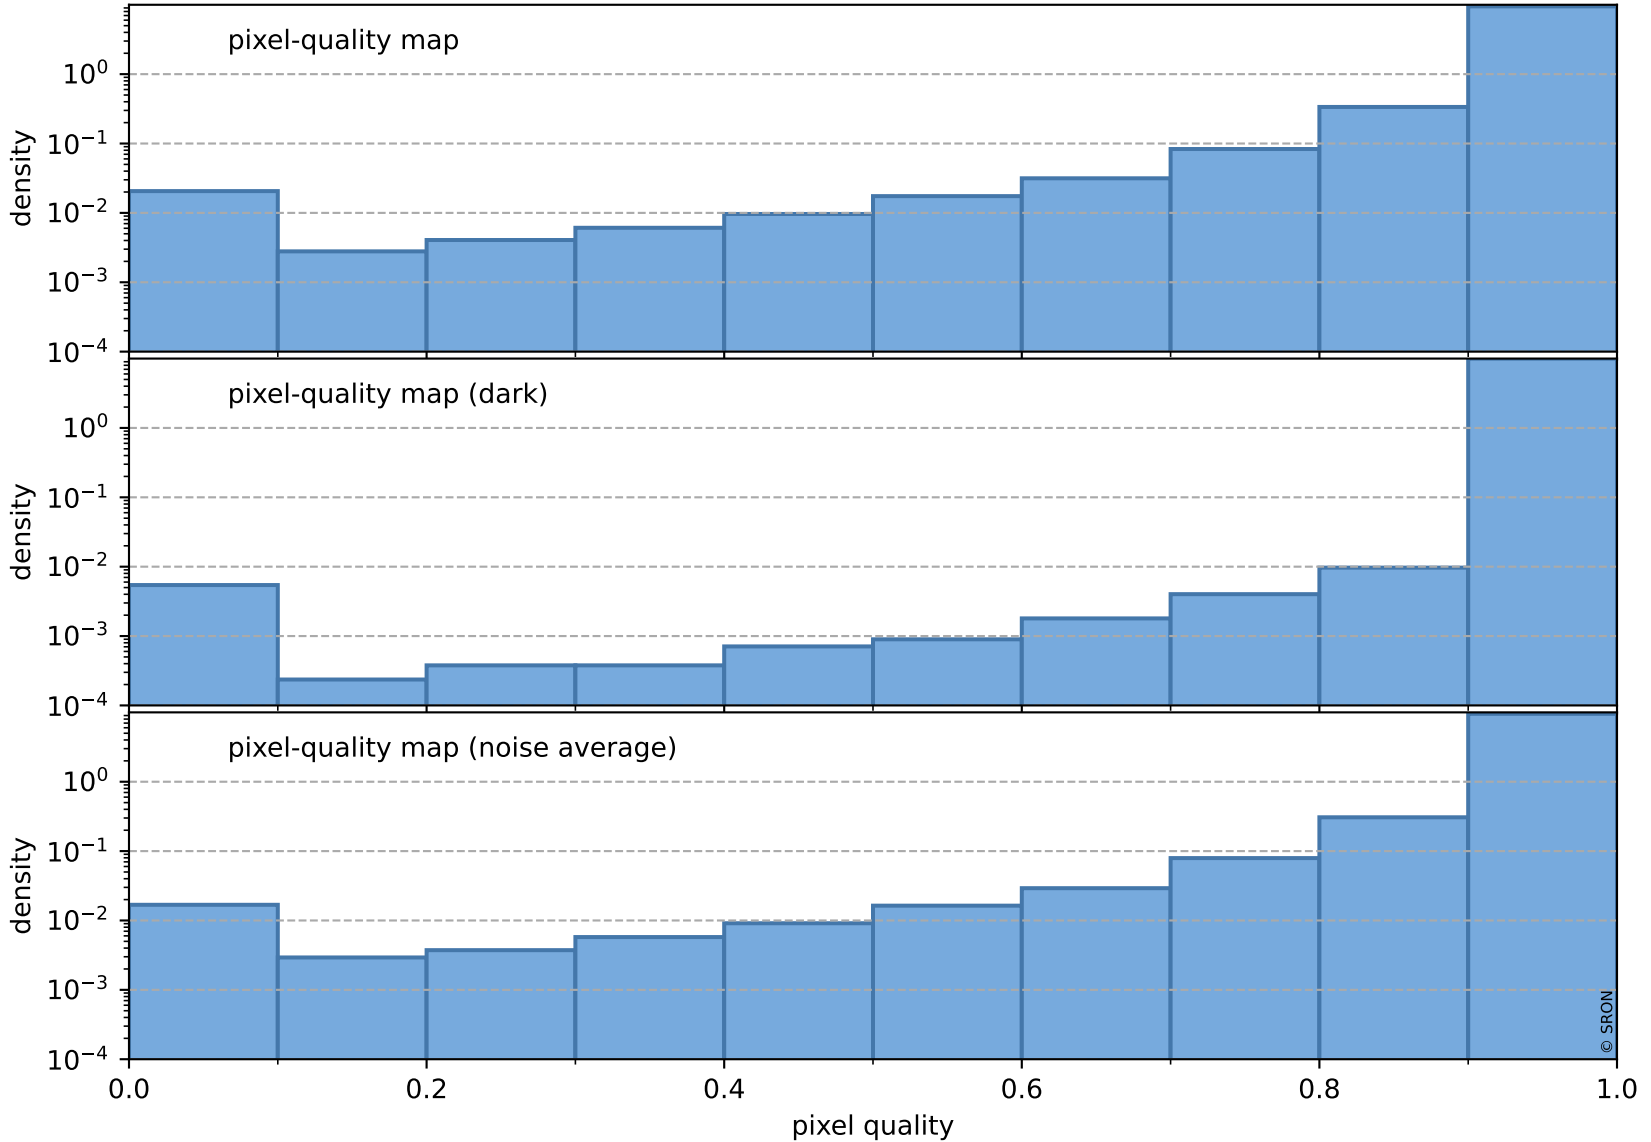

Tropomi SWIR pixel quality (official)

orbits : 19 in [18142, 18187]
coverage : 2021-04-14 / 2021-04-17
to good : 355
good to bad : 1596
to worst : 226
created : 2023-08-22T08:20:35

total quality compared with SWIR pixel-quality CKD

Tropomi SWIR pixel quality (official)

orbits : 19 in [18142, 18187]
coverage : 2021-04-14 / 2021-04-17
created : 2023-08-22T08:20:35

Histograms of pixel-quality

Tropomi SWIR pixel quality (official) ground-tracks of Sentinel-5P

orbits : 19 in [18142, 18187]
coverage : 2021-04-14 / 2021-04-17
created : 2023-08-22T08:20:35

■ ICID: 19

Tropomi SWIR pixel quality (official)

orbits : [2827, 18187]
coverage : 2018-04-30 / 2021-04-17
created : 2023-08-22T08:20:36