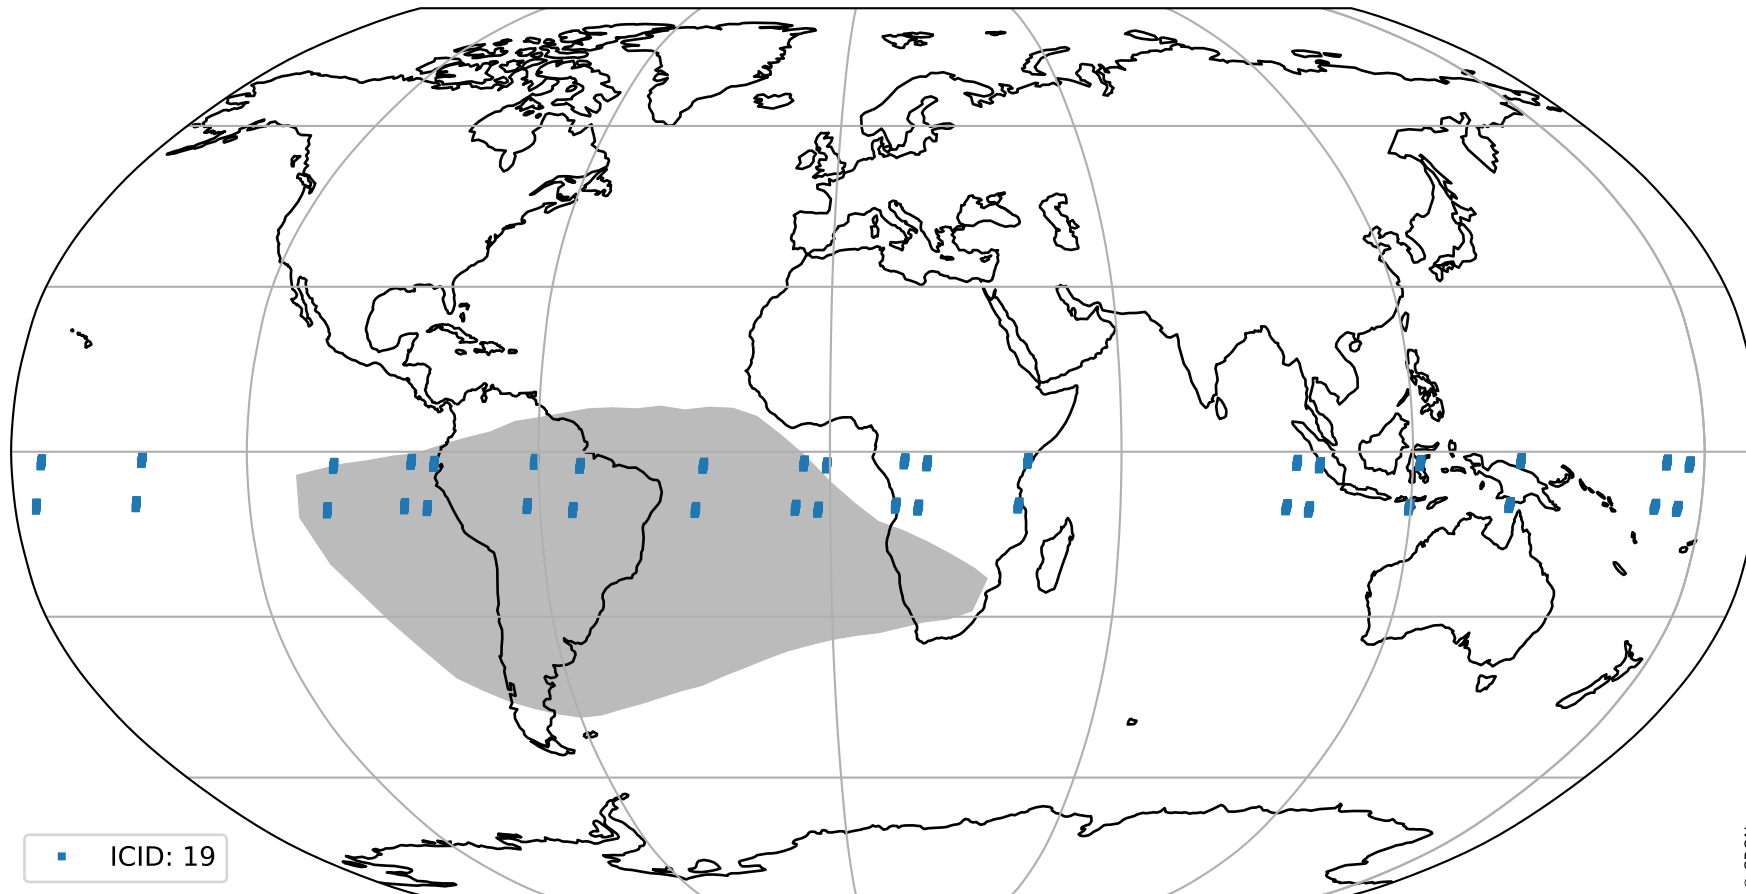

orbits : 19 in [18157, 18202]
coverage : 2021-04-15 / 2021-04-18
bad (quality < 0.8) : 3452
worst (quality < 0.1) : 353
created : 2023-08-22T08:20:37

Tropomi SWIR pixel quality (official)

orbits : 19 in [18157, 18202]
coverage : 2021-04-15 / 2021-04-18
to good : 363
good to bad : 1601
to worst : 224
created : 2023-08-22T08:20:37

total quality compared with SWIR pixel-quality CKD

Tropomi SWIR pixel quality (official)

orbits : 19 in [18157, 18202]
coverage : 2021-04-15 / 2021-04-18
created : 2023-08-22T08:20:37

Histograms of pixel-quality

Tropomi SWIR pixel quality (official) ground-tracks of Sentinel-5P

orbits : 19 in [18157, 18202]
coverage : 2021-04-15 / 2021-04-18
created : 2023-08-22T08:20:38

Tropomi SWIR pixel quality (official)

orbits : [2827, 18202]
coverage : 2018-04-30 / 2021-04-18
created : 2023-08-22T08:20:38