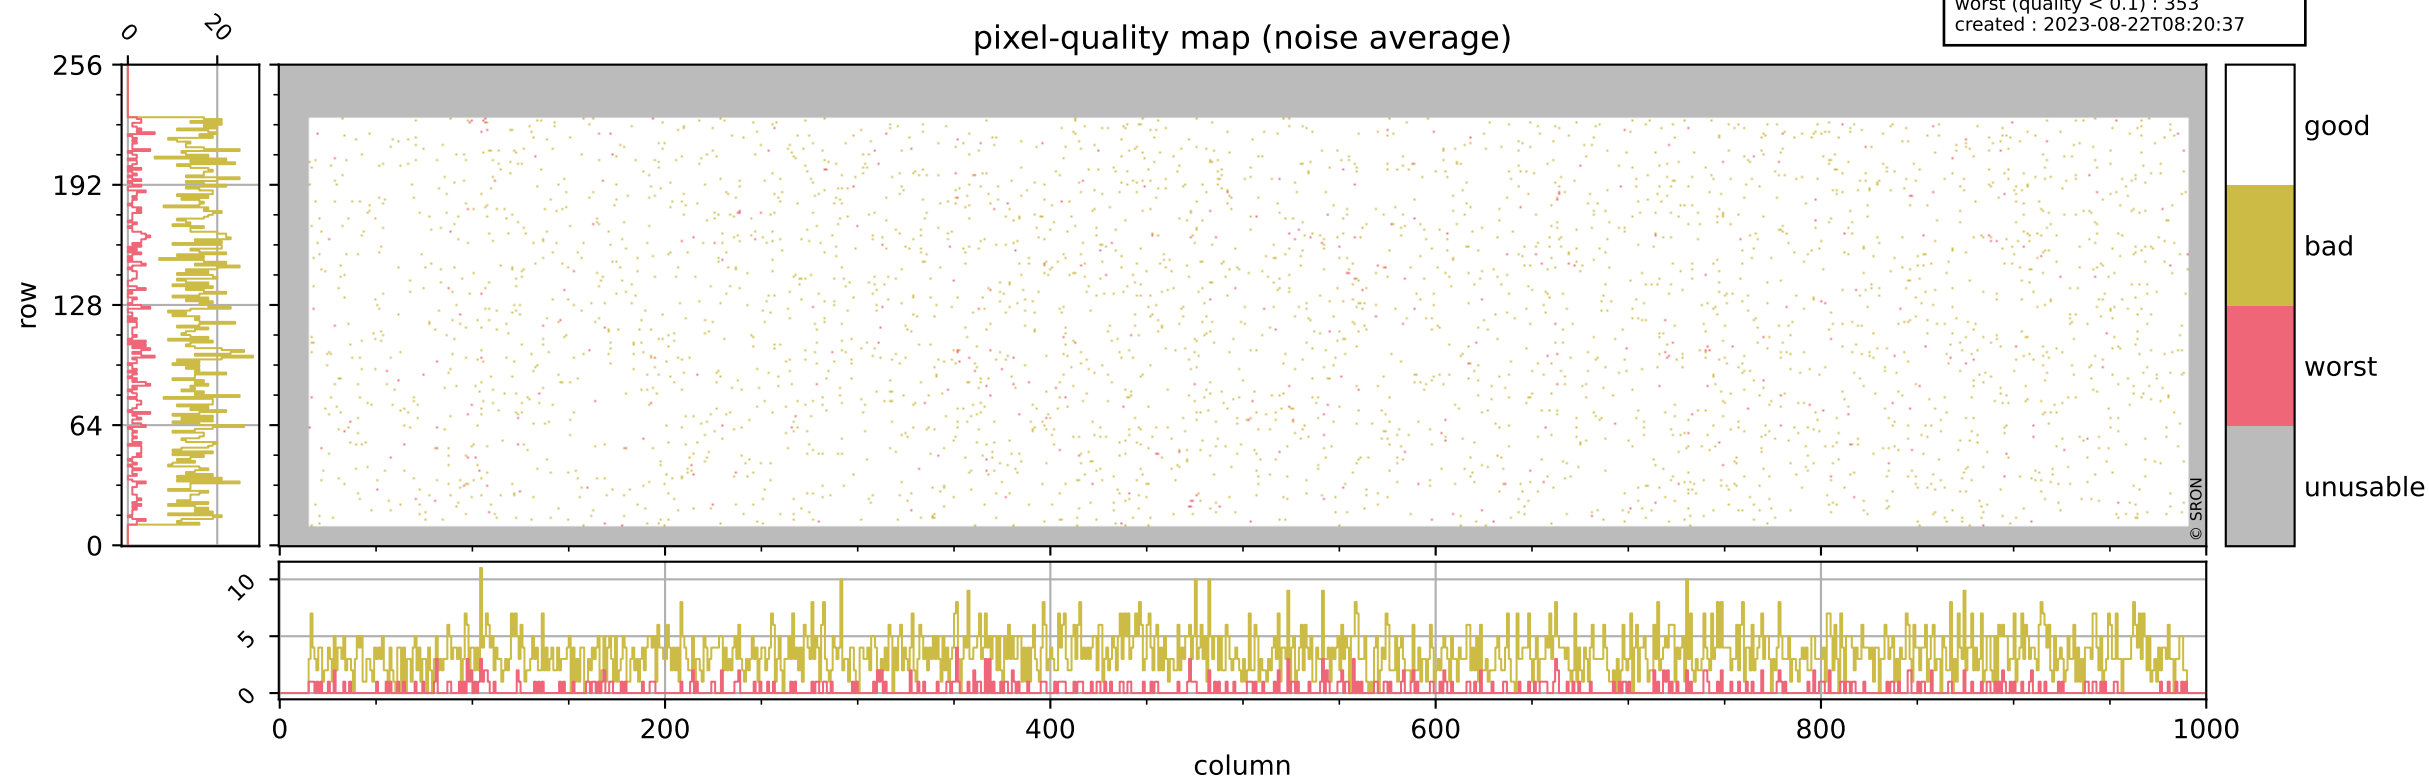

Tropomi SWIR pixel quality (official)

orbits : 19 in [18157, 18202]
coverage : 2021-04-15 / 2021-04-18
bad (quality < 0.8) : 3710
worst (quality < 0.1) : 433
created : 2023-08-22T08:20:36

pixel-quality map

Tropomi SWIR pixel quality (official)

orbits : 19 in [18157, 18202]
coverage : 2021-04-15 / 2021-04-18
bad (quality < 0.8) : 295
worst (quality < 0.1) : 115
created : 2023-08-22T08:20:37

Tropomi SWIR pixel quality (official)

orbits : 19 in [18157, 18202]
coverage : 2021-04-15 / 2021-04-18
bad (quality < 0.8) : 3452
worst (quality < 0.1) : 353
created : 2023-08-22T08:20:37

Tropomi SWIR pixel quality (official)

orbits : 19 in [18157, 18202]
coverage : 2021-04-15 / 2021-04-18
to good : 363
good to bad : 1601
to worst : 224
created : 2023-08-22T08:20:37

Tropomi SWIR pixel quality (official) ground-tracks of Sentinel-5P

orbits : 19 in [18157, 18202]
coverage : 2021-04-15 / 2021-04-18
created : 2023-08-22T08:20:38

Tropomi SWIR pixel quality (official)

orbits : [2827, 18202]
coverage : 2018-04-30 / 2021-04-18
created : 2023-08-22T08:20:38