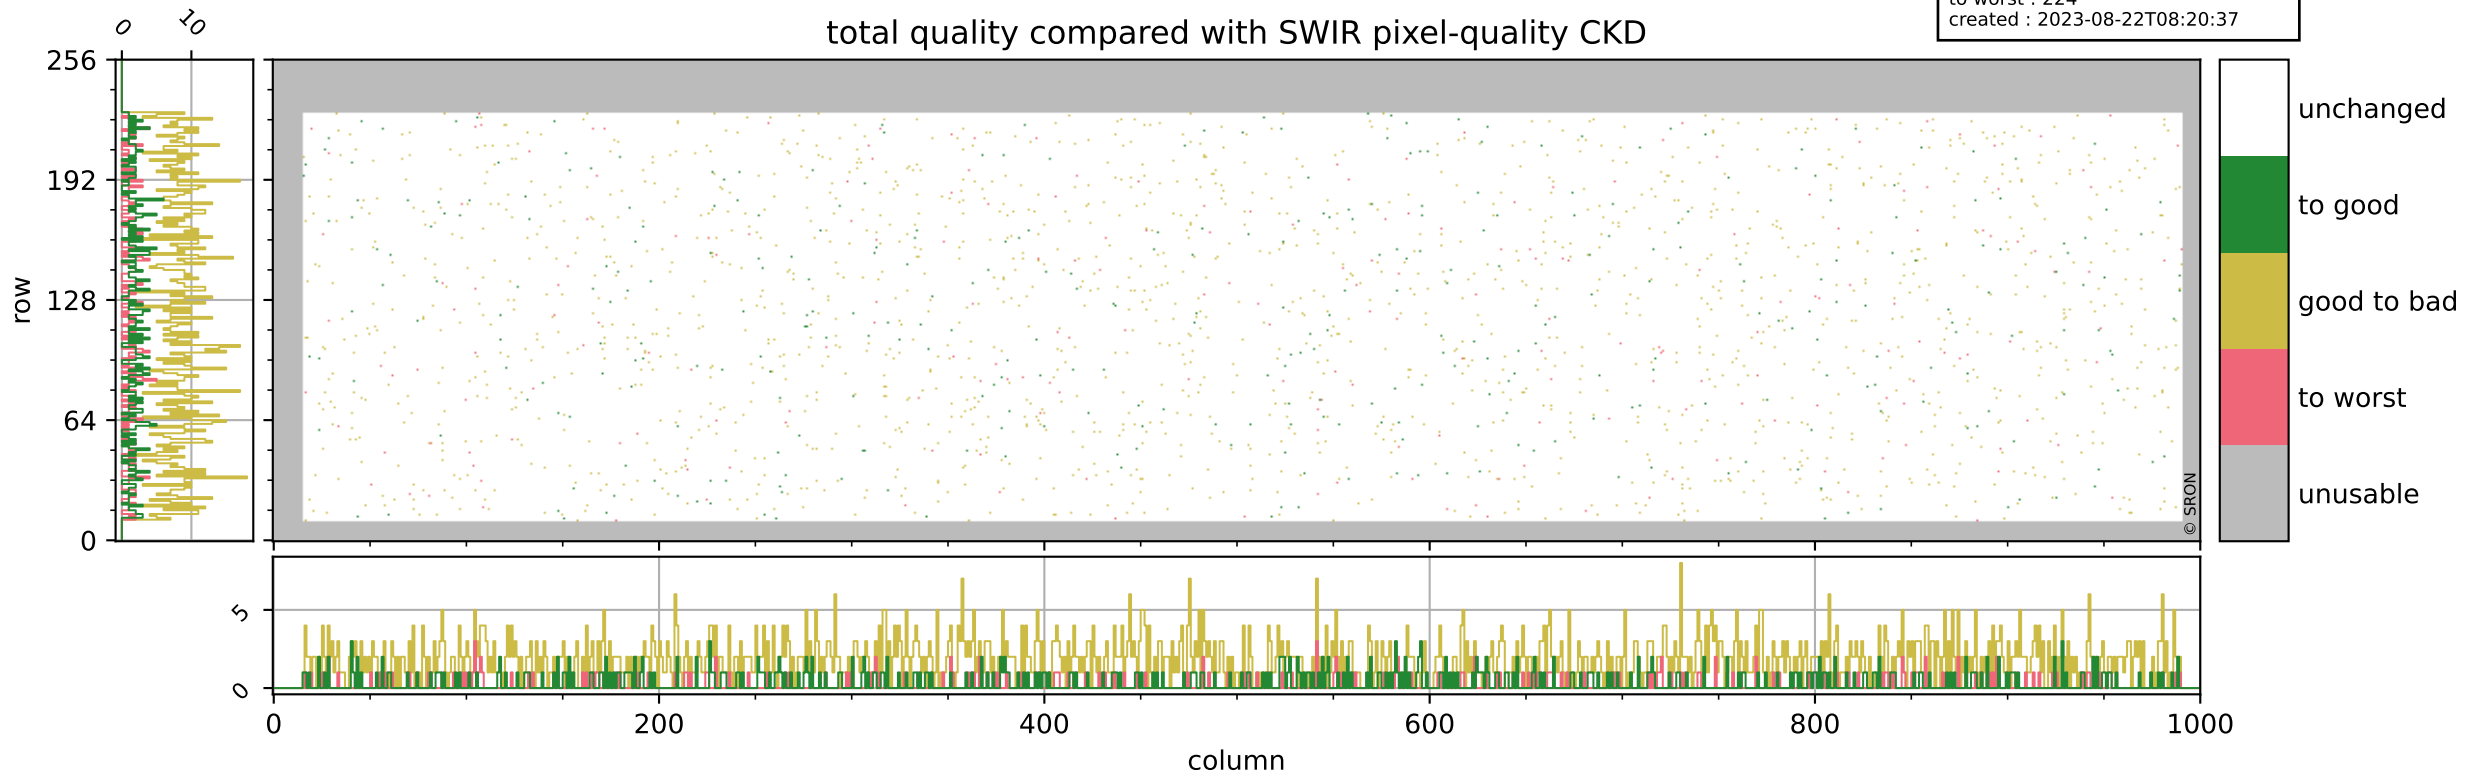

Tropomi SWIR pixel quality (official)

orbits : 19 in [18157, 18202]
coverage : 2021-04-15 / 2021-04-18
bad (quality < 0.8) : 295
worst (quality < 0.1) : 115
created : 2023-08-22T08:20:37

Tropomi SWIR pixel quality (official)

orbits : 19 in [18157, 18202]
coverage : 2021-04-15 / 2021-04-18
bad (quality < 0.8) : 3452
worst (quality < 0.1) : 353
created : 2023-08-22T08:20:37

Tropomi SWIR pixel quality (official)

orbits : 19 in [18157, 18202]
coverage : 2021-04-15 / 2021-04-18
to good : 363
good to bad : 1601
to worst : 224
created : 2023-08-22T08:20:37

total quality compared with SWIR pixel-quality CKD

Tropomi SWIR pixel quality (official)

orbits : 19 in [18157, 18202]
coverage : 2021-04-15 / 2021-04-18
created : 2023-08-22T08:20:37

Histograms of pixel-quality

Tropomi SWIR pixel quality (official) ground-tracks of Sentinel-5P

orbits : 19 in [18157, 18202]
coverage : 2021-04-15 / 2021-04-18
created : 2023-08-22T08:20:38

Tropomi SWIR pixel quality (official)

orbits : [2827, 18202]
coverage : 2018-04-30 / 2021-04-18
created : 2023-08-22T08:20:38