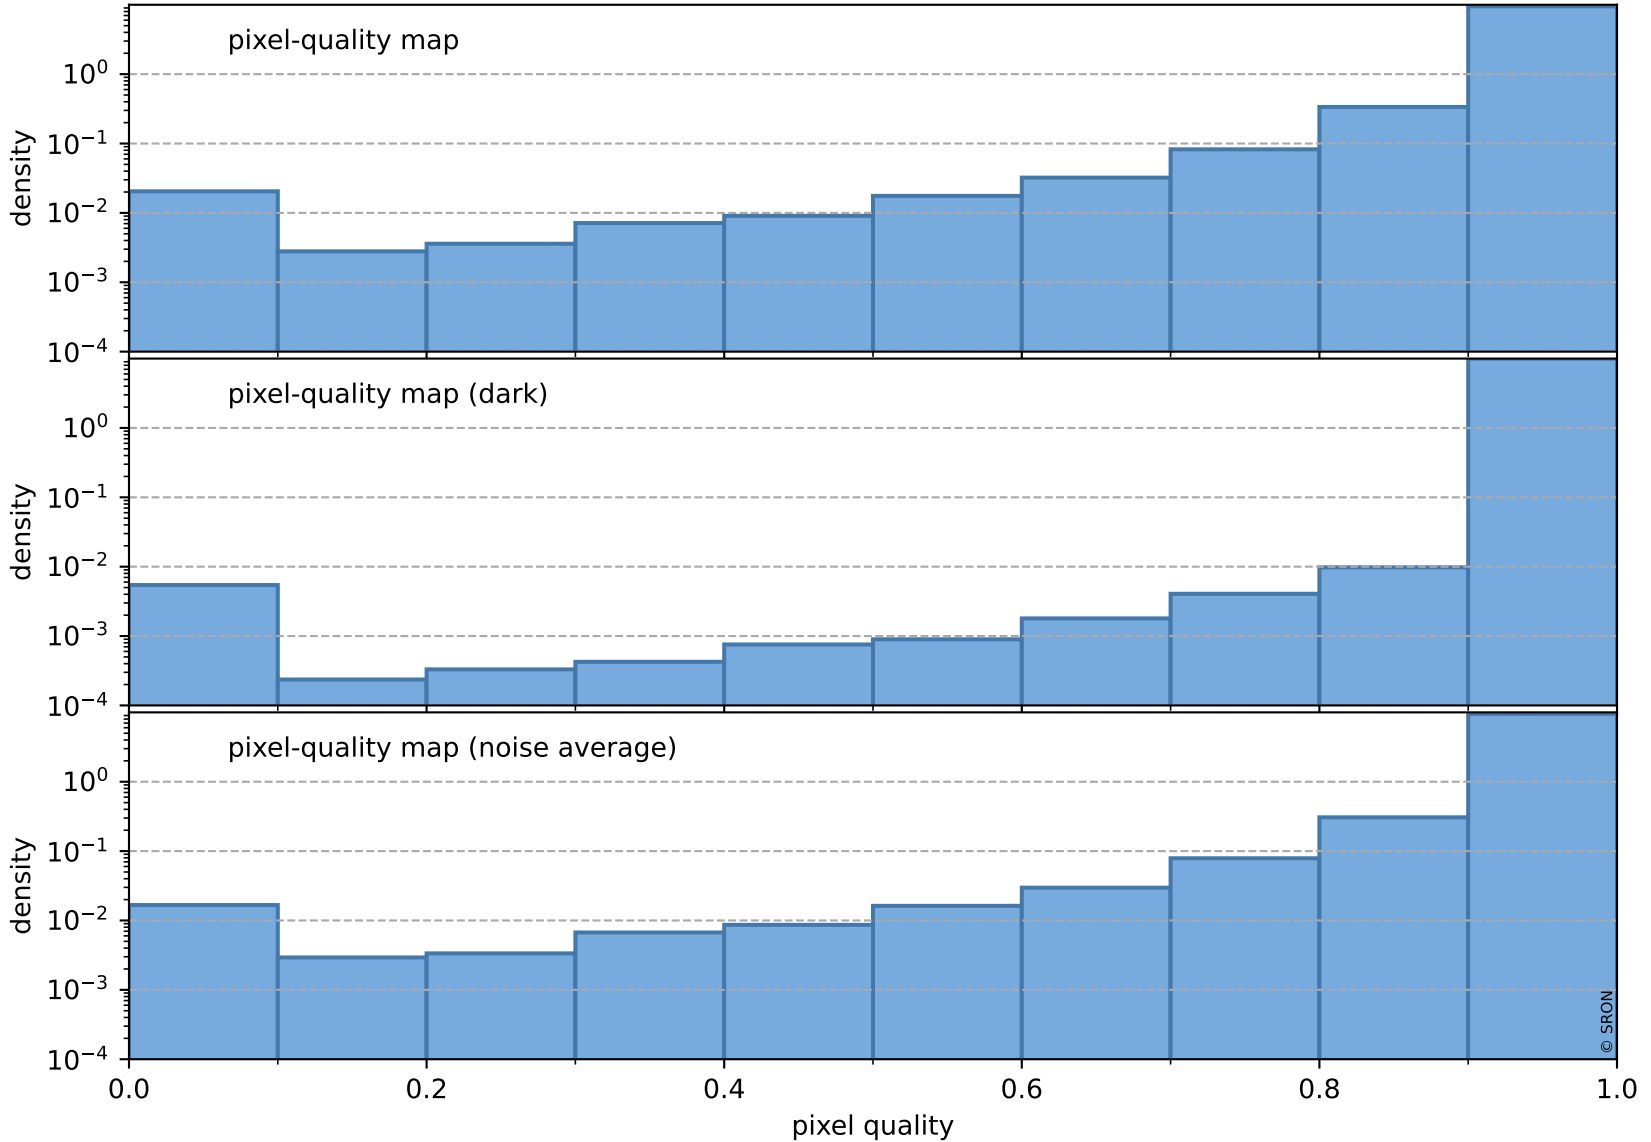

orbits : 19 in [18157, 18202]
coverage : 2021-04-15 / 2021-04-18
bad (quality < 0.8) : 3452
worst (quality < 0.1) : 353
created : 2023-08-22T08:20:37

Tropomi SWIR pixel quality (official)

orbits : 19 in [18157, 18202]
coverage : 2021-04-15 / 2021-04-18
to good : 363
good to bad : 1601
to worst : 224
created : 2023-08-22T08:20:37

total quality compared with SWIR pixel-quality CKD

Tropomi SWIR pixel quality (official)

orbits : 19 in [18157, 18202]
coverage : 2021-04-15 / 2021-04-18
created : 2023-08-22T08:20:37

Histograms of pixel-quality

Tropomi SWIR pixel quality (official) ground-tracks of Sentinel-5P

orbits : 19 in [18157, 18202]
coverage : 2021-04-15 / 2021-04-18
created : 2023-08-22T08:20:38

Tropomi SWIR pixel quality (official)

orbits : [2827, 18202]
coverage : 2018-04-30 / 2021-04-18
created : 2023-08-22T08:20:38