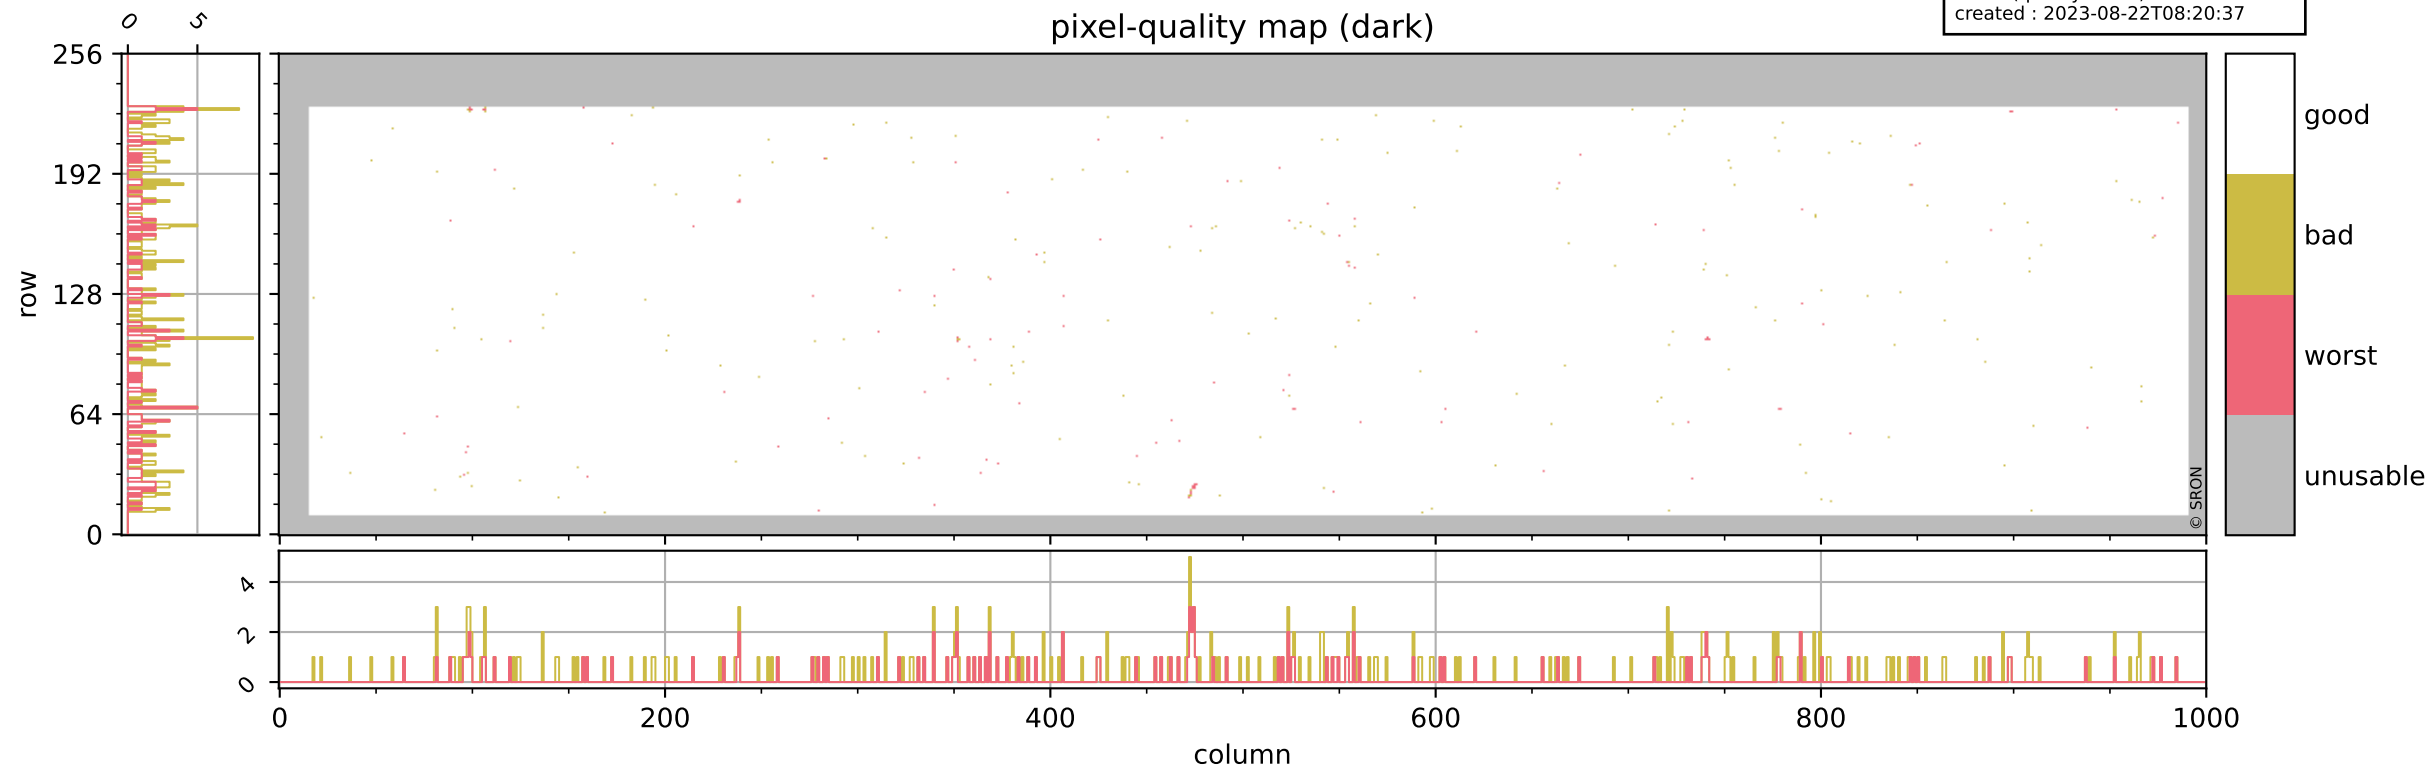

Tropomi SWIR pixel quality (official)

orbits : 19 in [18157, 18202]
coverage : 2021-04-15 / 2021-04-18
bad (quality < 0.8) : 3710
worst (quality < 0.1) : 433
created : 2023-08-22T08:20:36

pixel-quality map

Tropomi SWIR pixel quality (official)

orbits : 19 in [18157, 18202]
coverage : 2021-04-15 / 2021-04-18
bad (quality < 0.8) : 295
worst (quality < 0.1) : 115
created : 2023-08-22T08:20:37

Tropomi SWIR pixel quality (official)

orbits : 19 in [18157, 18202]
coverage : 2021-04-15 / 2021-04-18
bad (quality < 0.8) : 3452
worst (quality < 0.1) : 353
created : 2023-08-22T08:20:37

Tropomi SWIR pixel quality (official)

orbits : 19 in [18157, 18202]
coverage : 2021-04-15 / 2021-04-18
to good : 363
good to bad : 1601
to worst : 224
created : 2023-08-22T08:20:37

Tropomi SWIR pixel quality (official) ground-tracks of Sentinel-5P

orbits : 19 in [18157, 18202]
coverage : 2021-04-15 / 2021-04-18
created : 2023-08-22T08:20:38

Tropomi SWIR pixel quality (official)

orbits : [2827, 18202]
coverage : 2018-04-30 / 2021-04-18
created : 2023-08-22T08:20:38