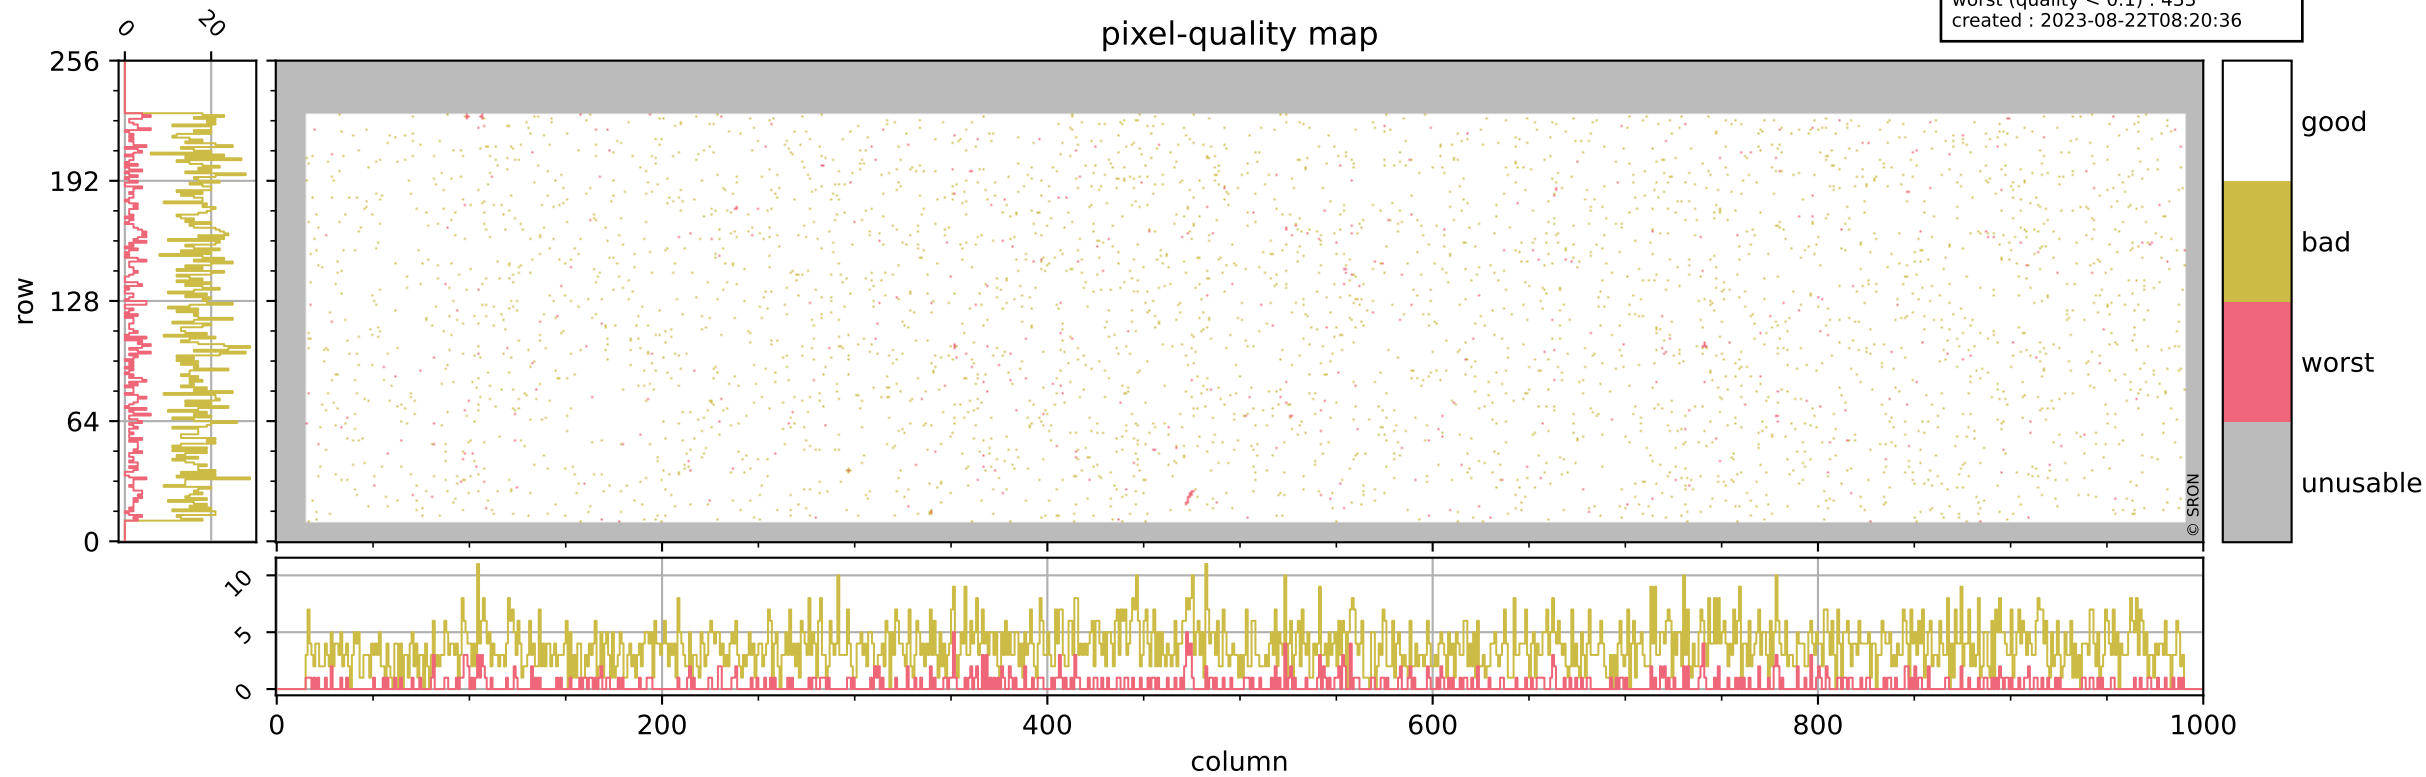

Tropomi SWIR pixel quality (official)

orbits : 19 in [18157, 18202]
coverage : 2021-04-15 / 2021-04-18
bad (quality < 0.8) : 3710
worst (quality < 0.1) : 433
created : 2023-08-22T08:20:36

pixel-quality map

Tropomi SWIR pixel quality (official)

orbits : 19 in [18157, 18202]
coverage : 2021-04-15 / 2021-04-18
bad (quality < 0.8) : 295
worst (quality < 0.1) : 115
created : 2023-08-22T08:20:37

Tropomi SWIR pixel quality (official)

orbits : 19 in [18157, 18202]
coverage : 2021-04-15 / 2021-04-18
bad (quality < 0.8) : 3452
worst (quality < 0.1) : 353
created : 2023-08-22T08:20:37

Tropomi SWIR pixel quality (official)

orbits : 19 in [18157, 18202]
coverage : 2021-04-15 / 2021-04-18
to good : 363
good to bad : 1601
to worst : 224
created : 2023-08-22T08:20:37

Tropomi SWIR pixel quality (official) ground-tracks of Sentinel-5P

orbits : 19 in [18157, 18202]
coverage : 2021-04-15 / 2021-04-18
created : 2023-08-22T08:20:38

Tropomi SWIR pixel quality (official)

orbits : [2827, 18202]
coverage : 2018-04-30 / 2021-04-18
created : 2023-08-22T08:20:38