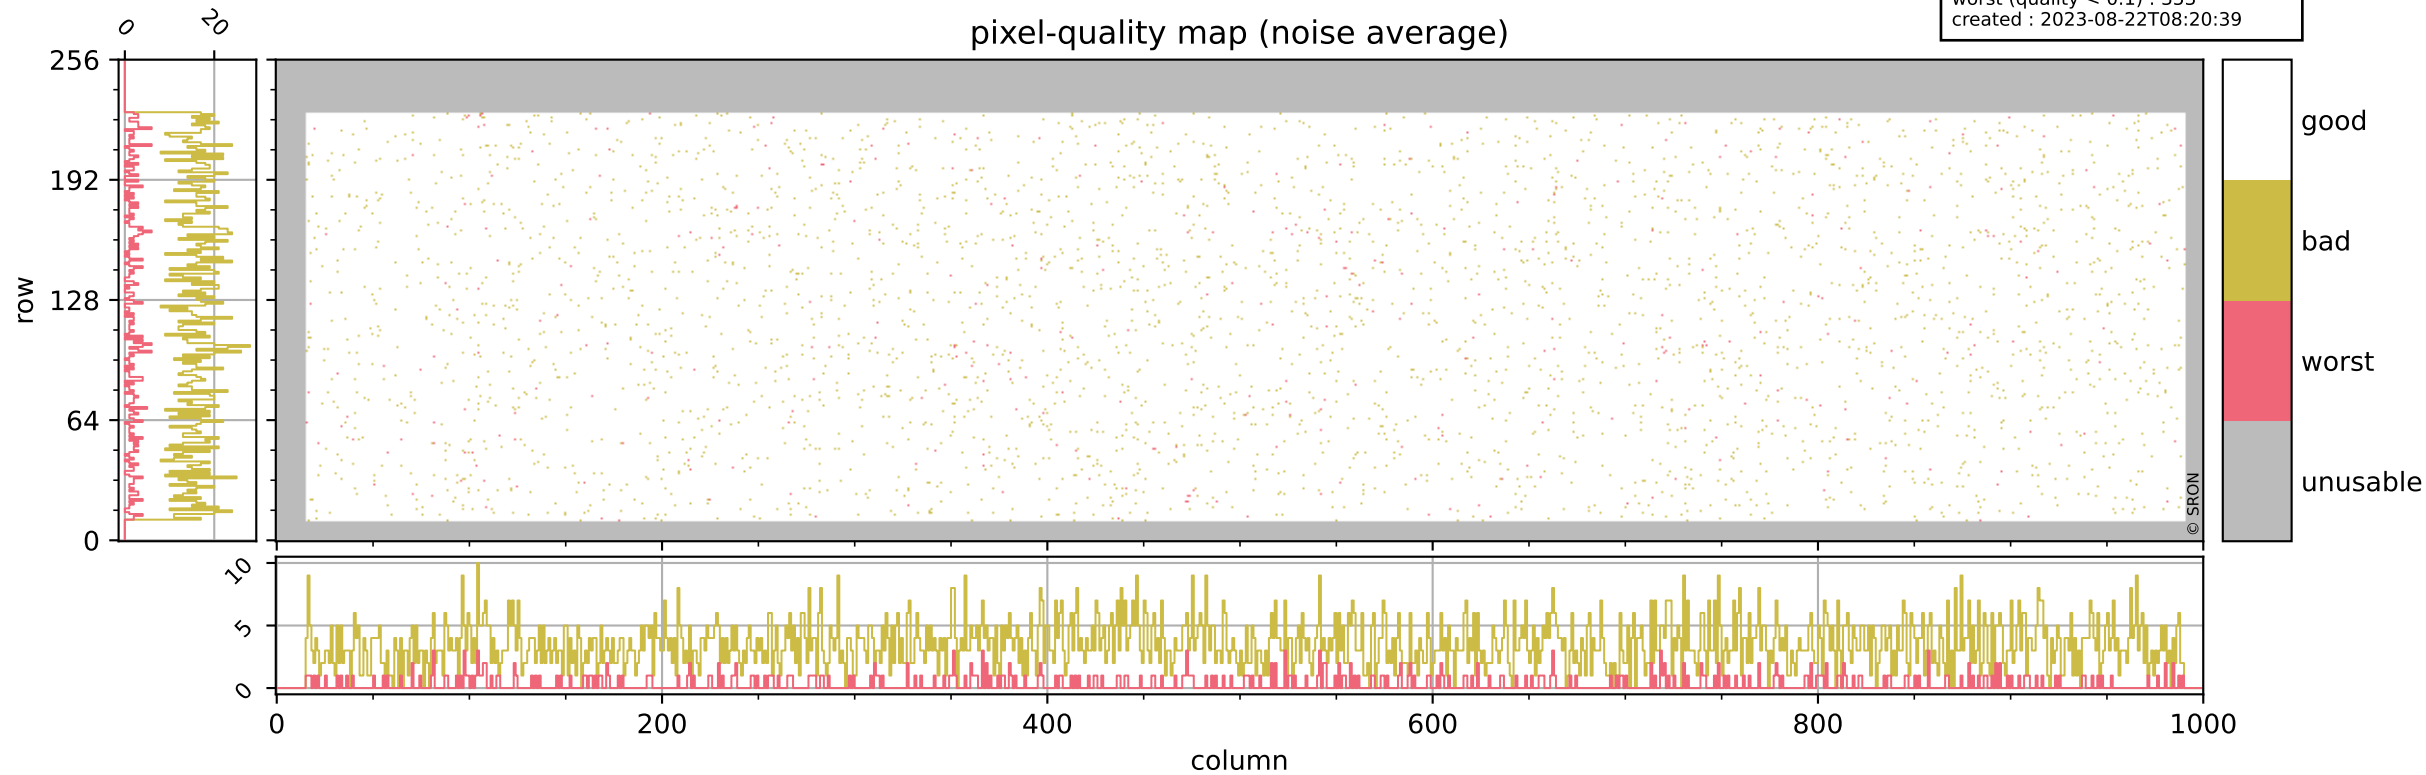

Tropomi SWIR pixel quality (official)

orbits : 20 in [18172, 18217]
coverage : 2021-04-16 / 2021-04-19
bad (quality < 0.8) : 294
worst (quality < 0.1) : 113
created : 2023-08-22T08:20:39

Tropomi SWIR pixel quality (official)

orbits : 20 in [18172, 18217]
coverage : 2021-04-16 / 2021-04-19
bad (quality < 0.8) : 3492
worst (quality < 0.1) : 353
created : 2023-08-22T08:20:39

pixel-quality map (noise average)

Tropomi SWIR pixel quality (official)

orbits : 20 in [18172, 18217]
coverage : 2021-04-16 / 2021-04-19
to good : 364
good to bad : 1650
to worst : 223
created : 2023-08-22T08:20:40

total quality compared with SWIR pixel-quality CKD

Tropomi SWIR pixel quality (official)

orbits : 20 in [18172, 18217]
coverage : 2021-04-16 / 2021-04-19
created : 2023-08-22T08:20:40

Histograms of pixel-quality

Tropomi SWIR pixel quality (official) ground-tracks of Sentinel-5P

orbits : 20 in [18172, 18217]
coverage : 2021-04-16 / 2021-04-19
created : 2023-08-22T08:20:40