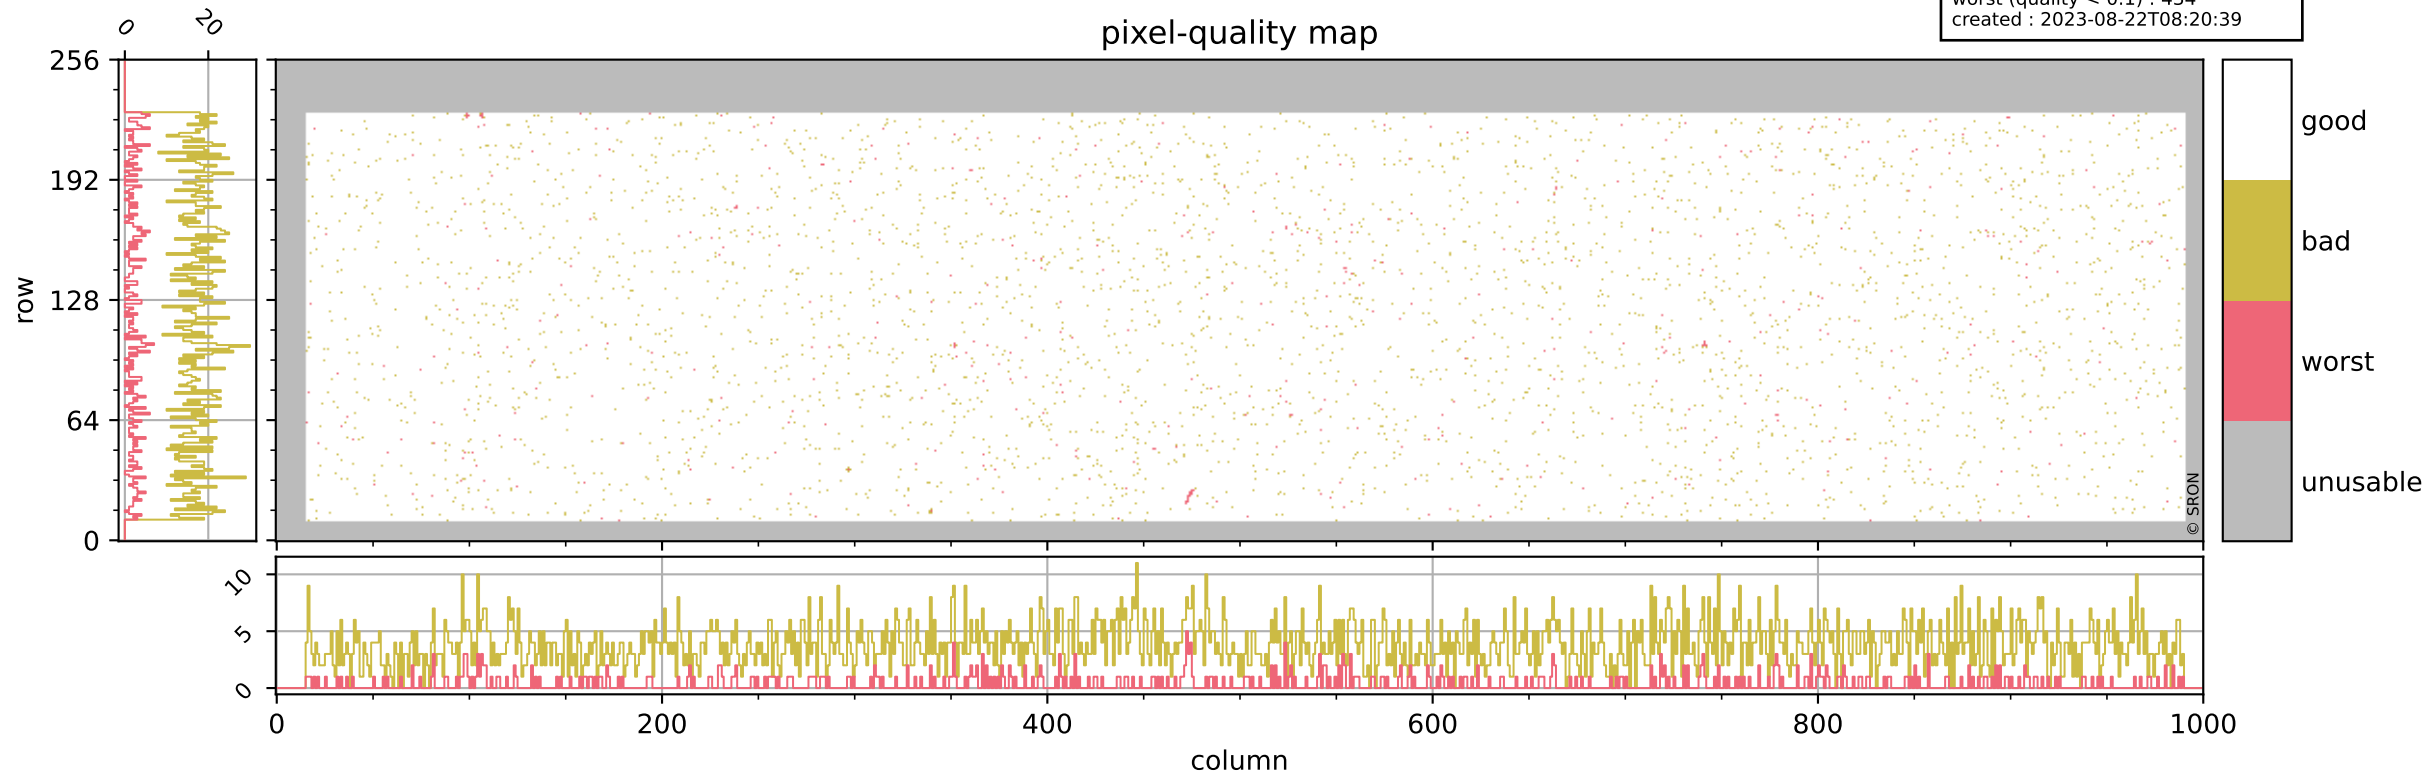

Tropomi SWIR pixel quality (official)

orbits : 20 in [18172, 18217]
coverage : 2021-04-16 / 2021-04-19
bad (quality < 0.8) : 3755
worst (quality < 0.1) : 434
created : 2023-08-22T08:20:39

pixel-quality map

Tropomi SWIR pixel quality (official)

orbits : 20 in [18172, 18217]
coverage : 2021-04-16 / 2021-04-19
bad (quality < 0.8) : 294
worst (quality < 0.1) : 113
created : 2023-08-22T08:20:39

Tropomi SWIR pixel quality (official)

orbits : 20 in [18172, 18217]
coverage : 2021-04-16 / 2021-04-19
bad (quality < 0.8) : 3492
worst (quality < 0.1) : 353
created : 2023-08-22T08:20:39

pixel-quality map (noise average)

Tropomi SWIR pixel quality (official)

orbits : 20 in [18172, 18217]
coverage : 2021-04-16 / 2021-04-19
created : 2023-08-22T08:20:40

Histograms of pixel-quality

Tropomi SWIR pixel quality (official) ground-tracks of Sentinel-5P

orbits : 20 in [18172, 18217]
coverage : 2021-04-16 / 2021-04-19
created : 2023-08-22T08:20:40