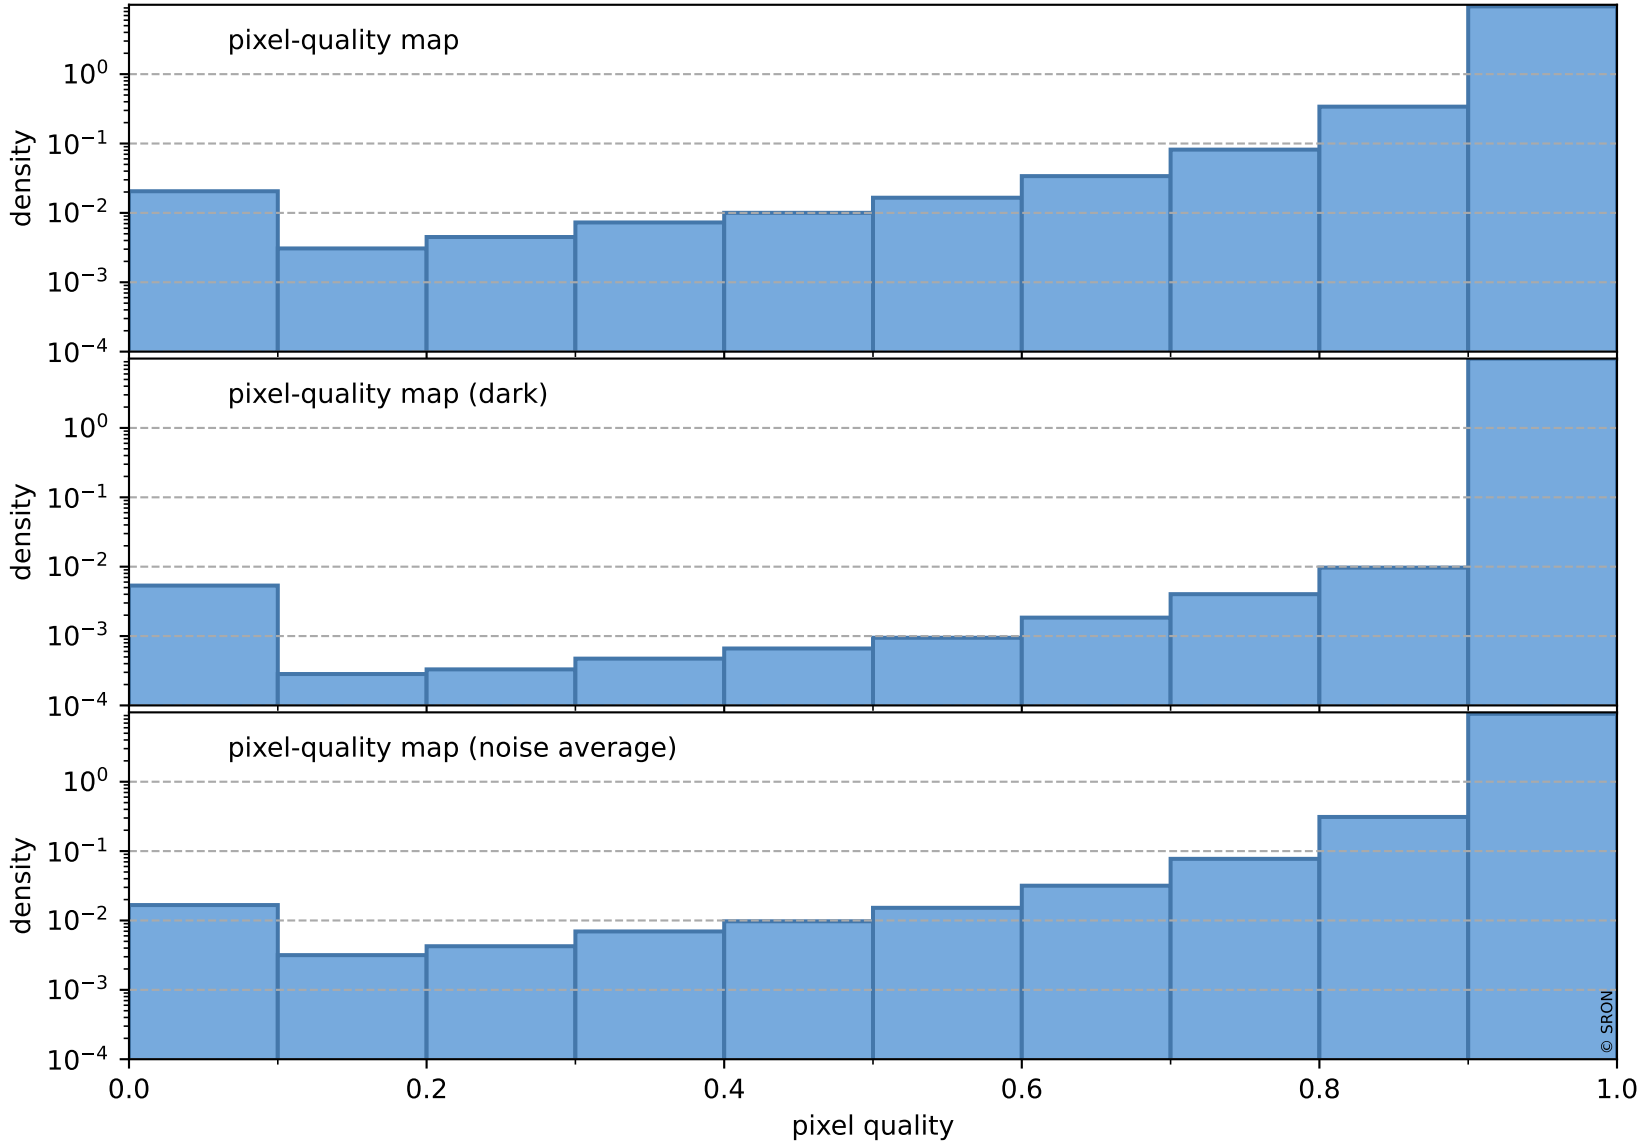

orbits : 20 in [18172, 18217]
coverage : 2021-04-16 / 2021-04-19
to good : 364
good to bad : 1650
to worst : 223
created : 2023-08-22T08:20:40

total quality compared with SWIR pixel-quality CKD

Tropomi SWIR pixel quality (official)

orbits : 20 in [18172, 18217]
coverage : 2021-04-16 / 2021-04-19
created : 2023-08-22T08:20:40

Histograms of pixel-quality

Tropomi SWIR pixel quality (official) ground-tracks of Sentinel-5P

orbits : 20 in [18172, 18217]
coverage : 2021-04-16 / 2021-04-19
created : 2023-08-22T08:20:40

Tropomi SWIR pixel quality (official)

orbits : [2827, 18217]
coverage : 2018-04-30 / 2021-04-19
created : 2023-08-22T08:20:40

trend of pixel quality & temperatures