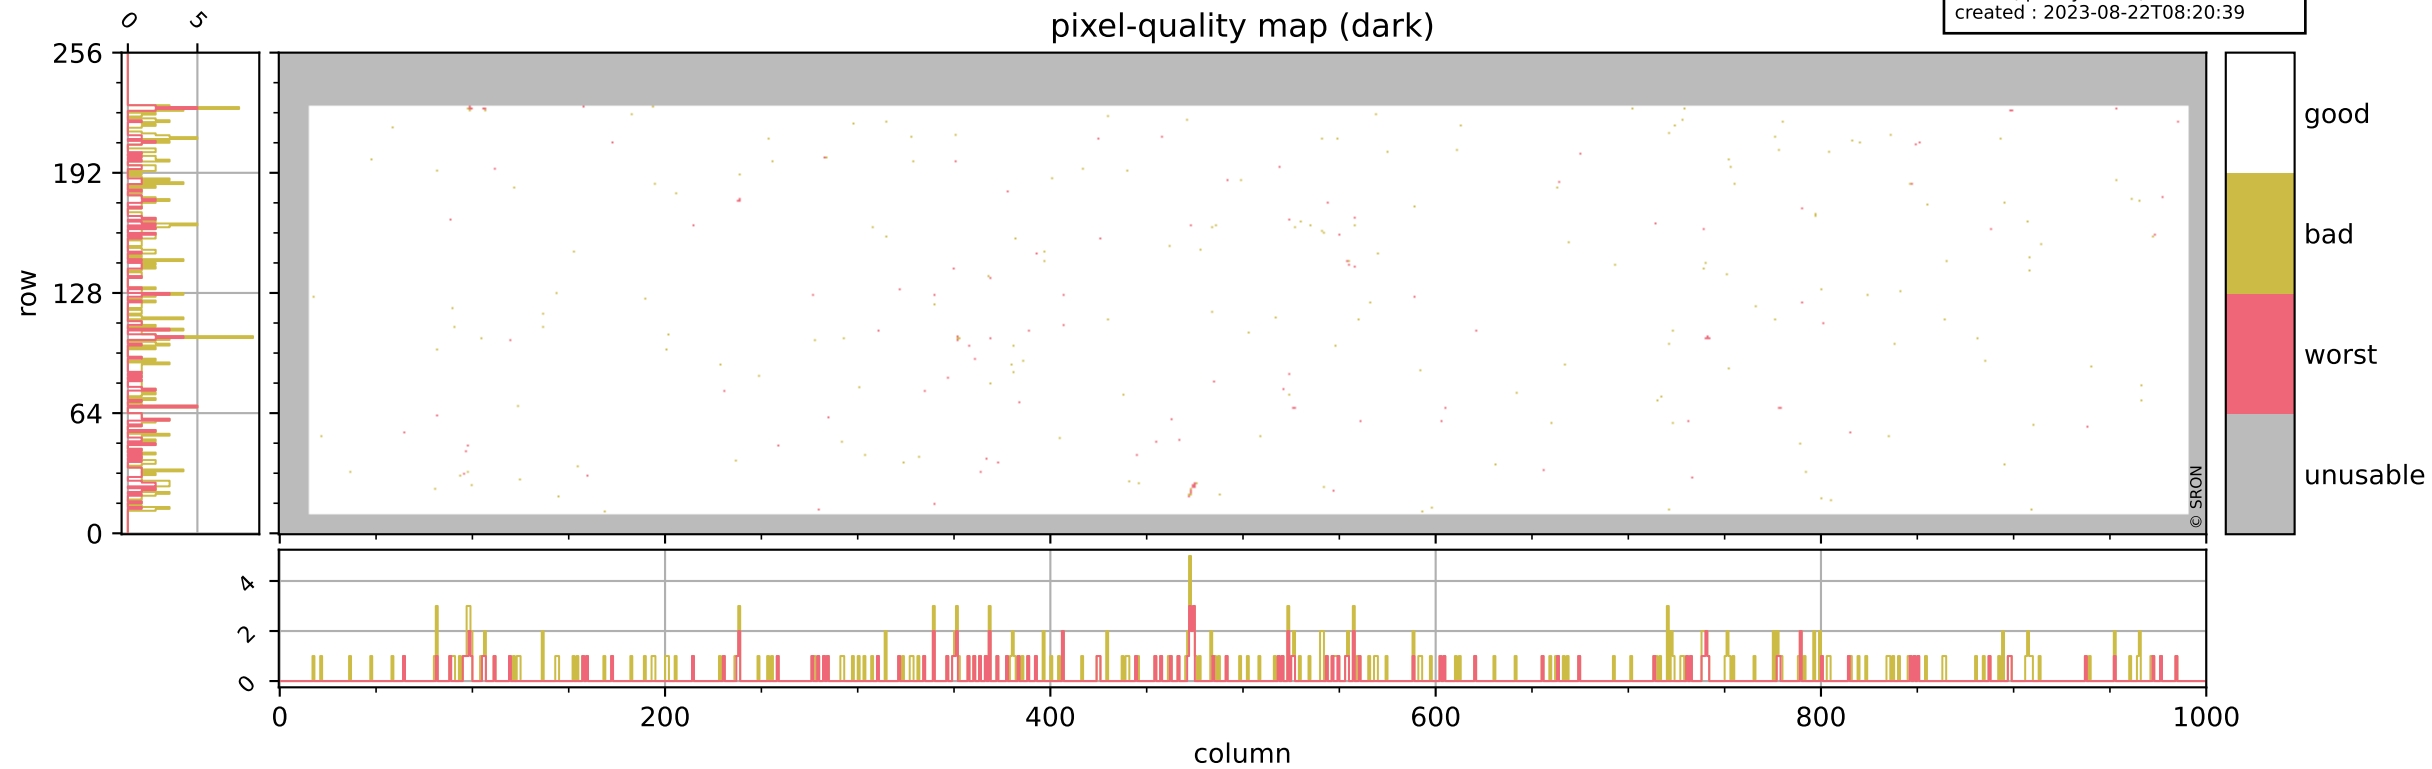

Tropomi SWIR pixel quality (official)

orbits : 20 in [18172, 18217]
coverage : 2021-04-16 / 2021-04-19
bad (quality < 0.8) : 3755
worst (quality < 0.1) : 434
created : 2023-08-22T08:20:39

pixel-quality map

Tropomi SWIR pixel quality (official)

orbits : 20 in [18172, 18217]
coverage : 2021-04-16 / 2021-04-19
bad (quality < 0.8) : 294
worst (quality < 0.1) : 113
created : 2023-08-22T08:20:39

Tropomi SWIR pixel quality (official)

orbits : 20 in [18172, 18217]
coverage : 2021-04-16 / 2021-04-19
bad (quality < 0.8) : 3492
worst (quality < 0.1) : 353
created : 2023-08-22T08:20:39

pixel-quality map (noise average)

Tropomi SWIR pixel quality (official)

orbits : 20 in [18172, 18217]
coverage : 2021-04-16 / 2021-04-19
created : 2023-08-22T08:20:40

Histograms of pixel-quality

Tropomi SWIR pixel quality (official) ground-tracks of Sentinel-5P

orbits : 20 in [18172, 18217]
coverage : 2021-04-16 / 2021-04-19
created : 2023-08-22T08:20:40