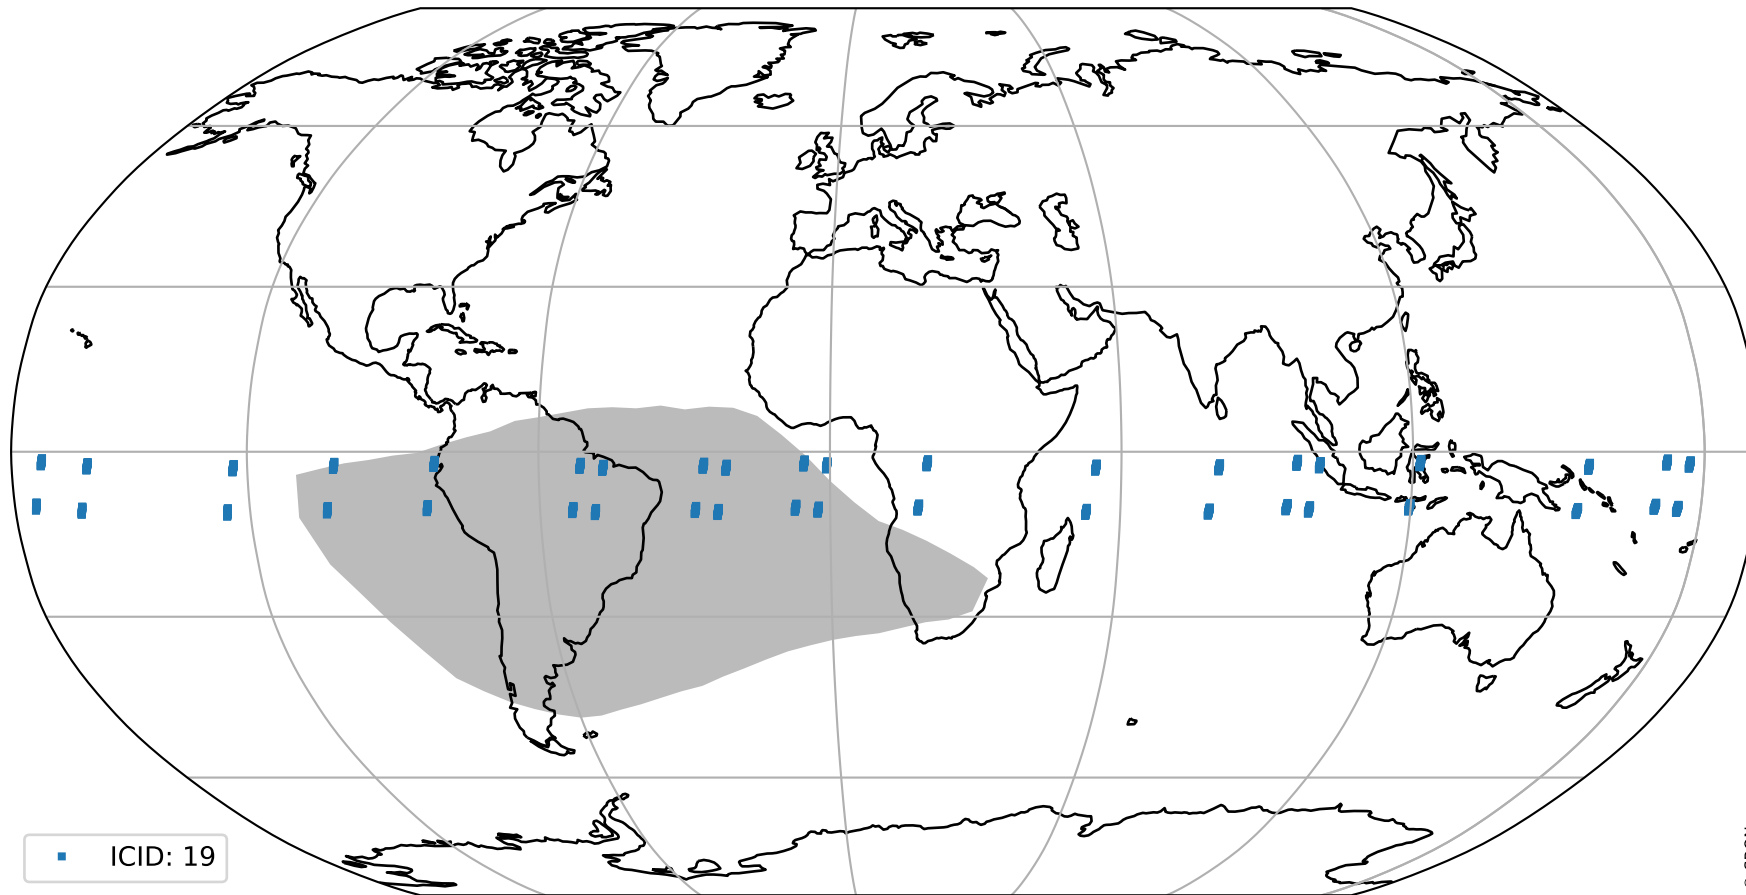

orbits : 20 in [18172, 18217]
coverage : 2021-04-16 / 2021-04-19
bad (quality < 0.8) : 3492
worst (quality < 0.1) : 353
created : 2023-08-22T08:20:39

pixel-quality map (noise average)

Tropomi SWIR pixel quality (official)

orbits : 20 in [18172, 18217]
coverage : 2021-04-16 / 2021-04-19
to good : 364
good to bad : 1650
to worst : 223
created : 2023-08-22T08:20:40

total quality compared with SWIR pixel-quality CKD

Tropomi SWIR pixel quality (official)

orbits : 20 in [18172, 18217]
coverage : 2021-04-16 / 2021-04-19
created : 2023-08-22T08:20:40

Histograms of pixel-quality

Tropomi SWIR pixel quality (official) ground-tracks of Sentinel-5P

orbits : 20 in [18172, 18217]
coverage : 2021-04-16 / 2021-04-19
created : 2023-08-22T08:20:40

Tropomi SWIR pixel quality (official)

orbits : [2827, 18217]
coverage : 2018-04-30 / 2021-04-19
created : 2023-08-22T08:20:40

trend of pixel quality & temperatures