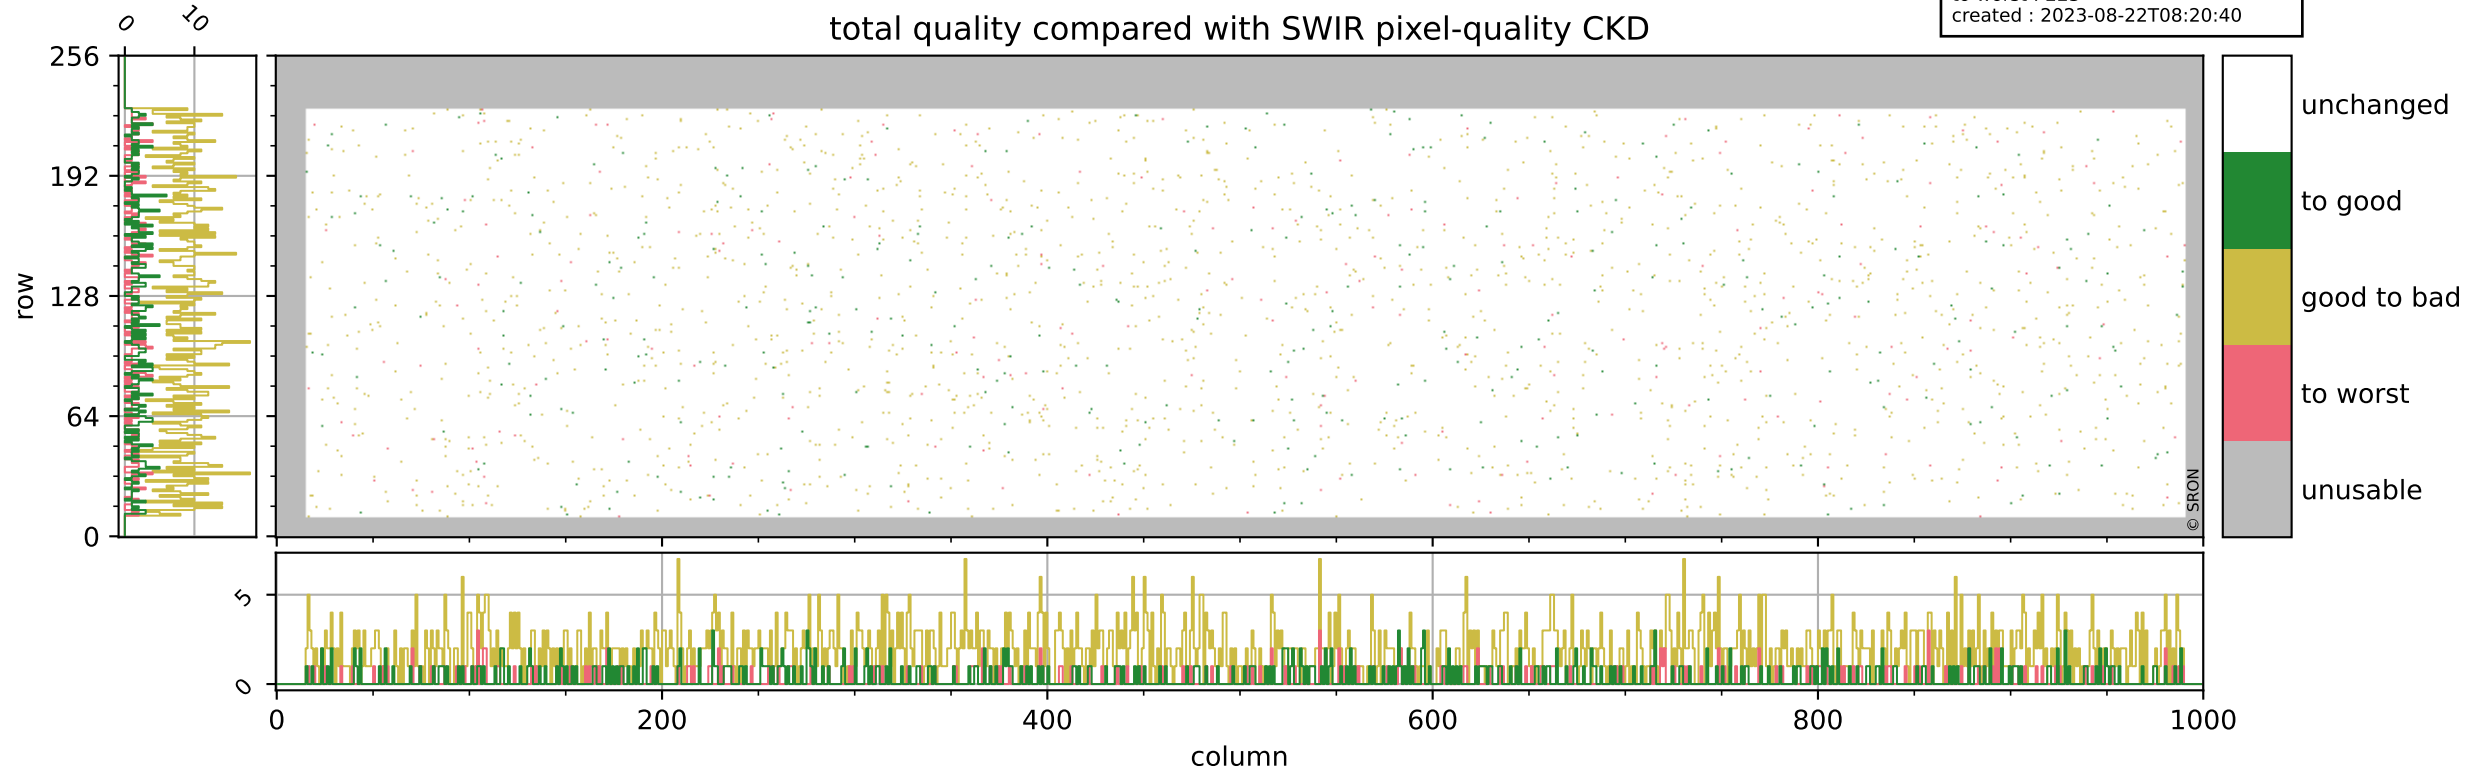

Tropomi SWIR pixel quality (official)

orbits : 20 in [18172, 18217]
coverage : 2021-04-16 / 2021-04-19
bad (quality < 0.8) : 294
worst (quality < 0.1) : 113
created : 2023-08-22T08:20:39

Tropomi SWIR pixel quality (official)

orbits : 20 in [18172, 18217]
coverage : 2021-04-16 / 2021-04-19
bad (quality < 0.8) : 3492
worst (quality < 0.1) : 353
created : 2023-08-22T08:20:39

pixel-quality map (noise average)

Tropomi SWIR pixel quality (official)

orbits : 20 in [18172, 18217]
coverage : 2021-04-16 / 2021-04-19
to good : 364
good to bad : 1650
to worst : 223
created : 2023-08-22T08:20:40

total quality compared with SWIR pixel-quality CKD

Tropomi SWIR pixel quality (official)

orbits : 20 in [18172, 18217]
coverage : 2021-04-16 / 2021-04-19
created : 2023-08-22T08:20:40

Histograms of pixel-quality

Tropomi SWIR pixel quality (official) ground-tracks of Sentinel-5P

orbits : 20 in [18172, 18217]
coverage : 2021-04-16 / 2021-04-19
created : 2023-08-22T08:20:40