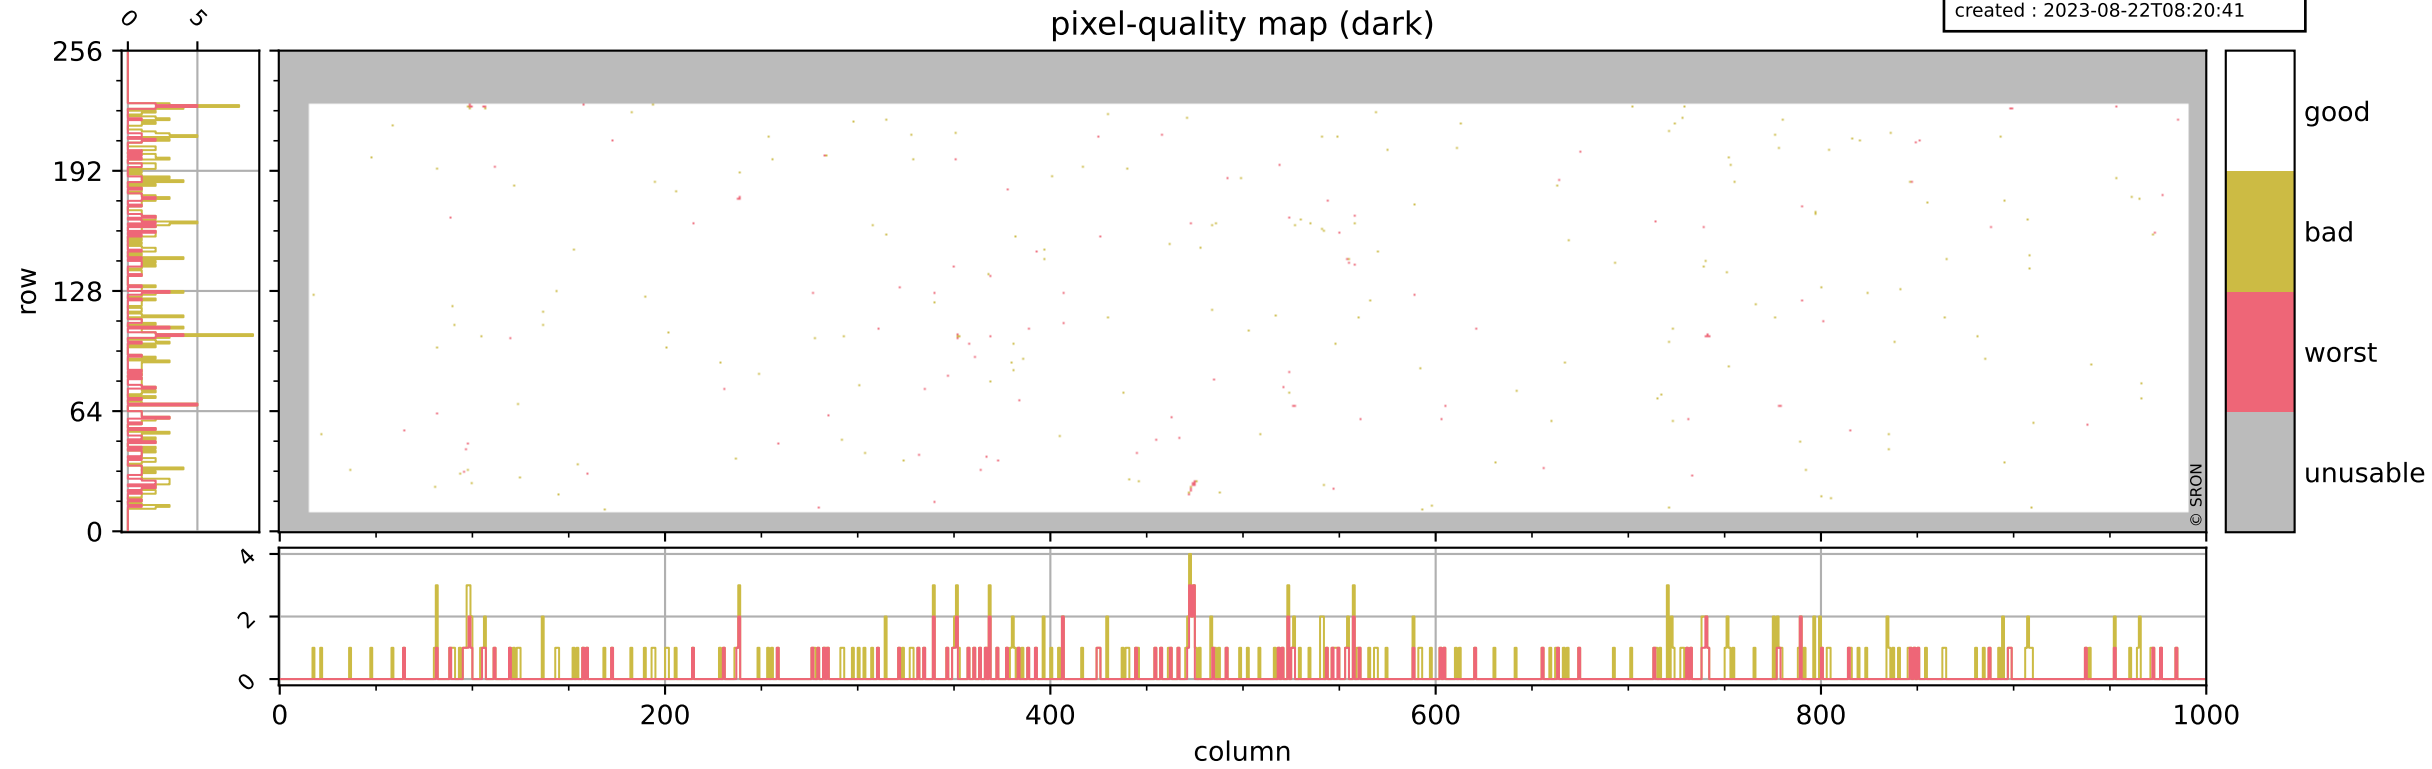

Tropomi SWIR pixel quality (official)

orbits : 19 in [18187, 18232]
coverage : 2021-04-17 / 2021-04-20
bad (quality < 0.8) : 3734
worst (quality < 0.1) : 444
created : 2023-08-22T08:20:41

pixel-quality map

Tropomi SWIR pixel quality (official)

orbits : 19 in [18187, 18232]
coverage : 2021-04-17 / 2021-04-20
bad (quality < 0.8) : 293
worst (quality < 0.1) : 114
created : 2023-08-22T08:20:41

pixel-quality map (dark)

Tropomi SWIR pixel quality (official)

orbits : 19 in [18187, 18232]
coverage : 2021-04-17 / 2021-04-20
bad (quality < 0.8) : 3475
worst (quality < 0.1) : 364
created : 2023-08-22T08:20:42

pixel-quality map (noise average)

Tropomi SWIR pixel quality (official)

orbits : 19 in [18187, 18232]
coverage : 2021-04-17 / 2021-04-20
created : 2023-08-22T08:20:42

Histograms of pixel-quality

Tropomi SWIR pixel quality (official) ground-tracks of Sentinel-5P