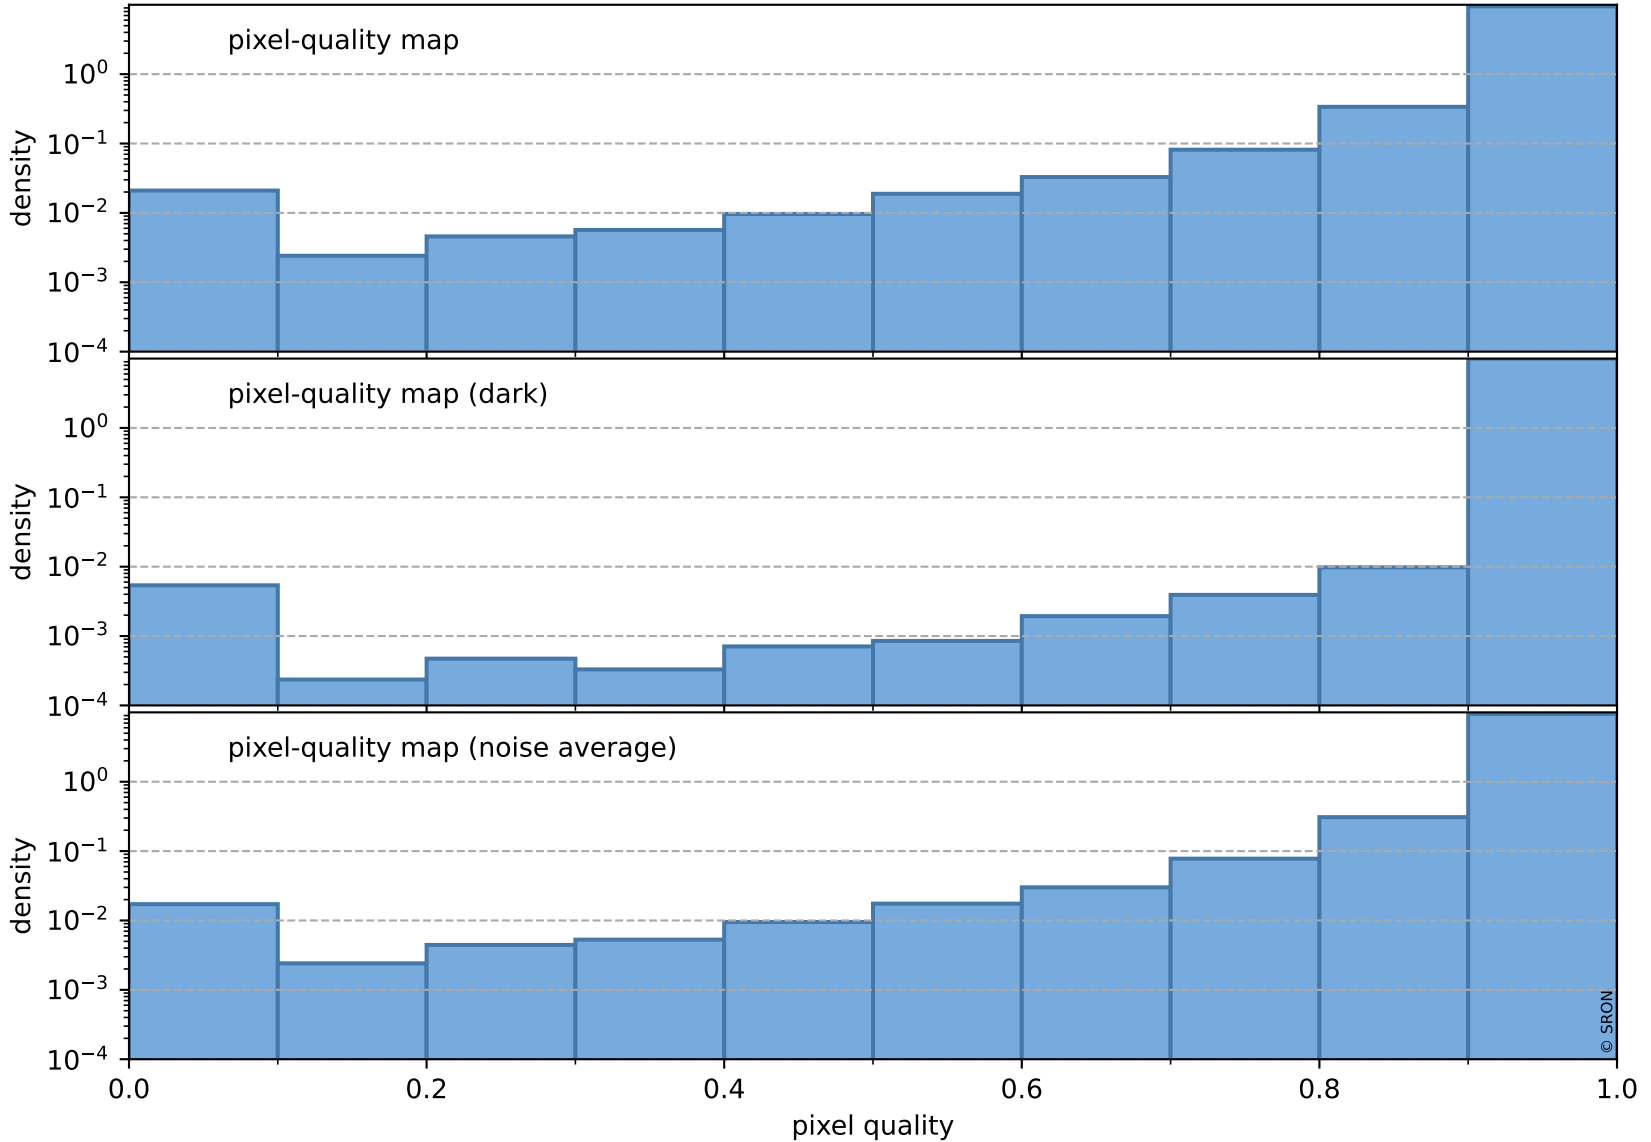

Tropomi SWIR pixel quality (official)

orbits : 19 in [18187, 18232]
coverage : 2021-04-17 / 2021-04-20
to good : 376
good to bad : 1630
to worst : 233
created : 2023-08-22T08:20:42

total quality compared with SWIR pixel-quality CKD

Tropomi SWIR pixel quality (official)

orbits : 19 in [18187, 18232]
coverage : 2021-04-17 / 2021-04-20
created : 2023-08-22T08:20:42

Histograms of pixel-quality

Tropomi SWIR pixel quality (official) ground-tracks of Sentinel-5P

orbits : 19 in [18187, 18232]
coverage : 2021-04-17 / 2021-04-20
created : 2023-08-22T08:20:42

Tropomi SWIR pixel quality (official)

orbits : [2827, 18232]
coverage : 2018-04-30 / 2021-04-20
created : 2023-08-22T08:20:43