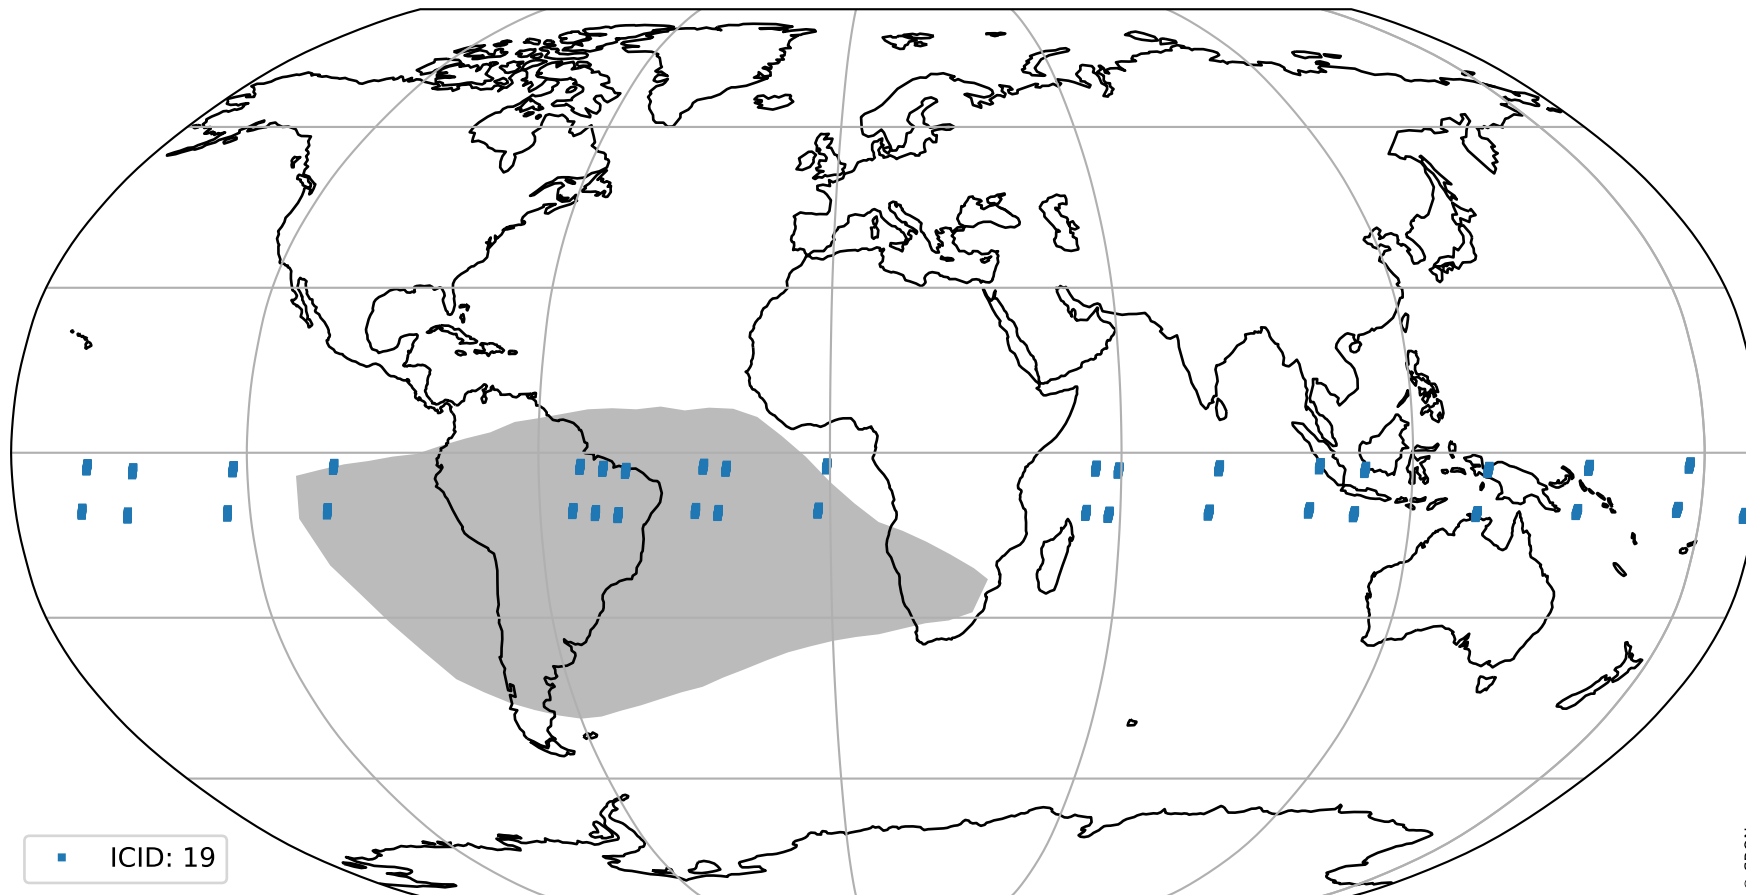

Tropomi SWIR pixel quality (official)

orbits : 19 in [18187, 18232]
coverage : 2021-04-17 / 2021-04-20
to good : 376
good to bad : 1630
to worst : 233
created : 2023-08-22T08:20:42

total quality compared with SWIR pixel-quality CKD

Tropomi SWIR pixel quality (official)

orbits : 19 in [18187, 18232]
coverage : 2021-04-17 / 2021-04-20
created : 2023-08-22T08:20:42

Histograms of pixel-quality

Tropomi SWIR pixel quality (official) ground-tracks of Sentinel-5P

orbits : 19 in [18187, 18232]
coverage : 2021-04-17 / 2021-04-20
created : 2023-08-22T08:20:42

Tropomi SWIR pixel quality (official)

orbits : [2827, 18232]
coverage : 2018-04-30 / 2021-04-20
created : 2023-08-22T08:20:43