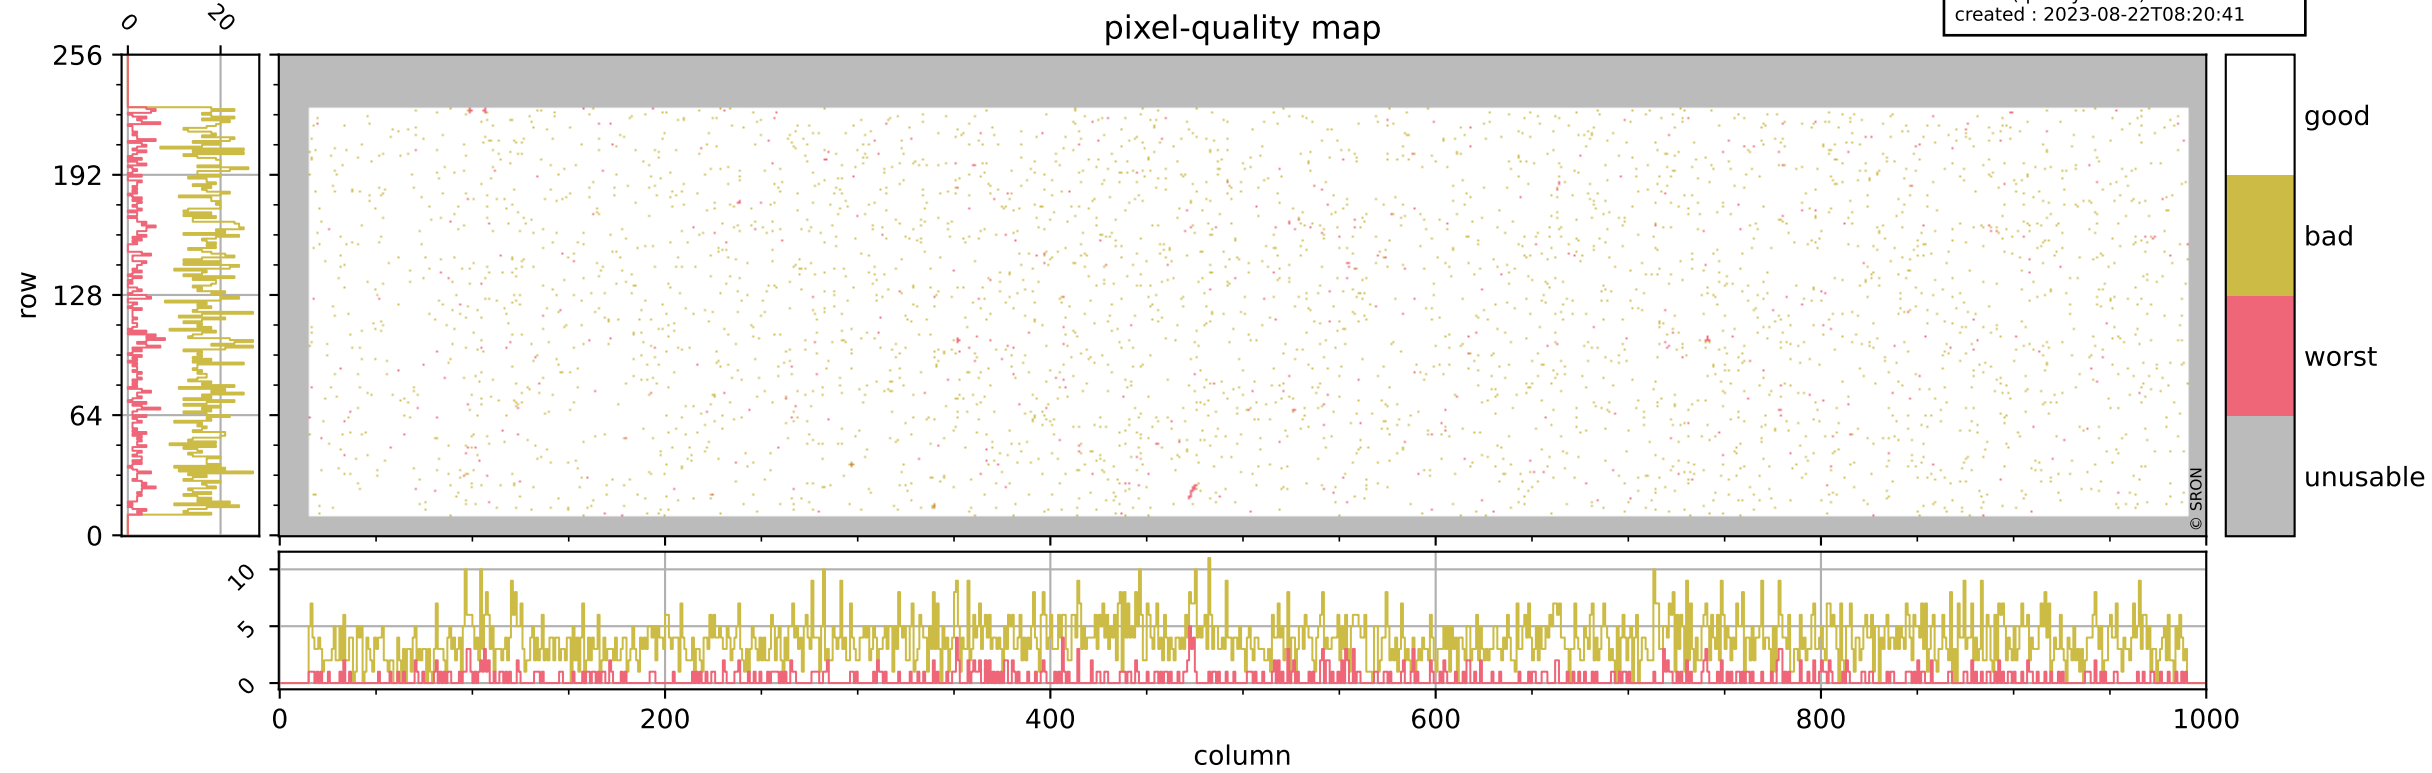

Tropomi SWIR pixel quality (official)

orbits : 19 in [18187, 18232]
coverage : 2021-04-17 / 2021-04-20
bad (quality < 0.8) : 3734
worst (quality < 0.1) : 444
created : 2023-08-22T08:20:41

pixel-quality map

Tropomi SWIR pixel quality (official)

orbits : 19 in [18187, 18232]
coverage : 2021-04-17 / 2021-04-20
bad (quality < 0.8) : 293
worst (quality < 0.1) : 114
created : 2023-08-22T08:20:41

pixel-quality map (dark)

Tropomi SWIR pixel quality (official)

orbits : 19 in [18187, 18232]
coverage : 2021-04-17 / 2021-04-20
bad (quality < 0.8) : 3475
worst (quality < 0.1) : 364
created : 2023-08-22T08:20:42

pixel-quality map (noise average)

Tropomi SWIR pixel quality (official)

orbits : 19 in [18187, 18232]
coverage : 2021-04-17 / 2021-04-20
created : 2023-08-22T08:20:42

Histograms of pixel-quality

Tropomi SWIR pixel quality (official) ground-tracks of Sentinel-5P