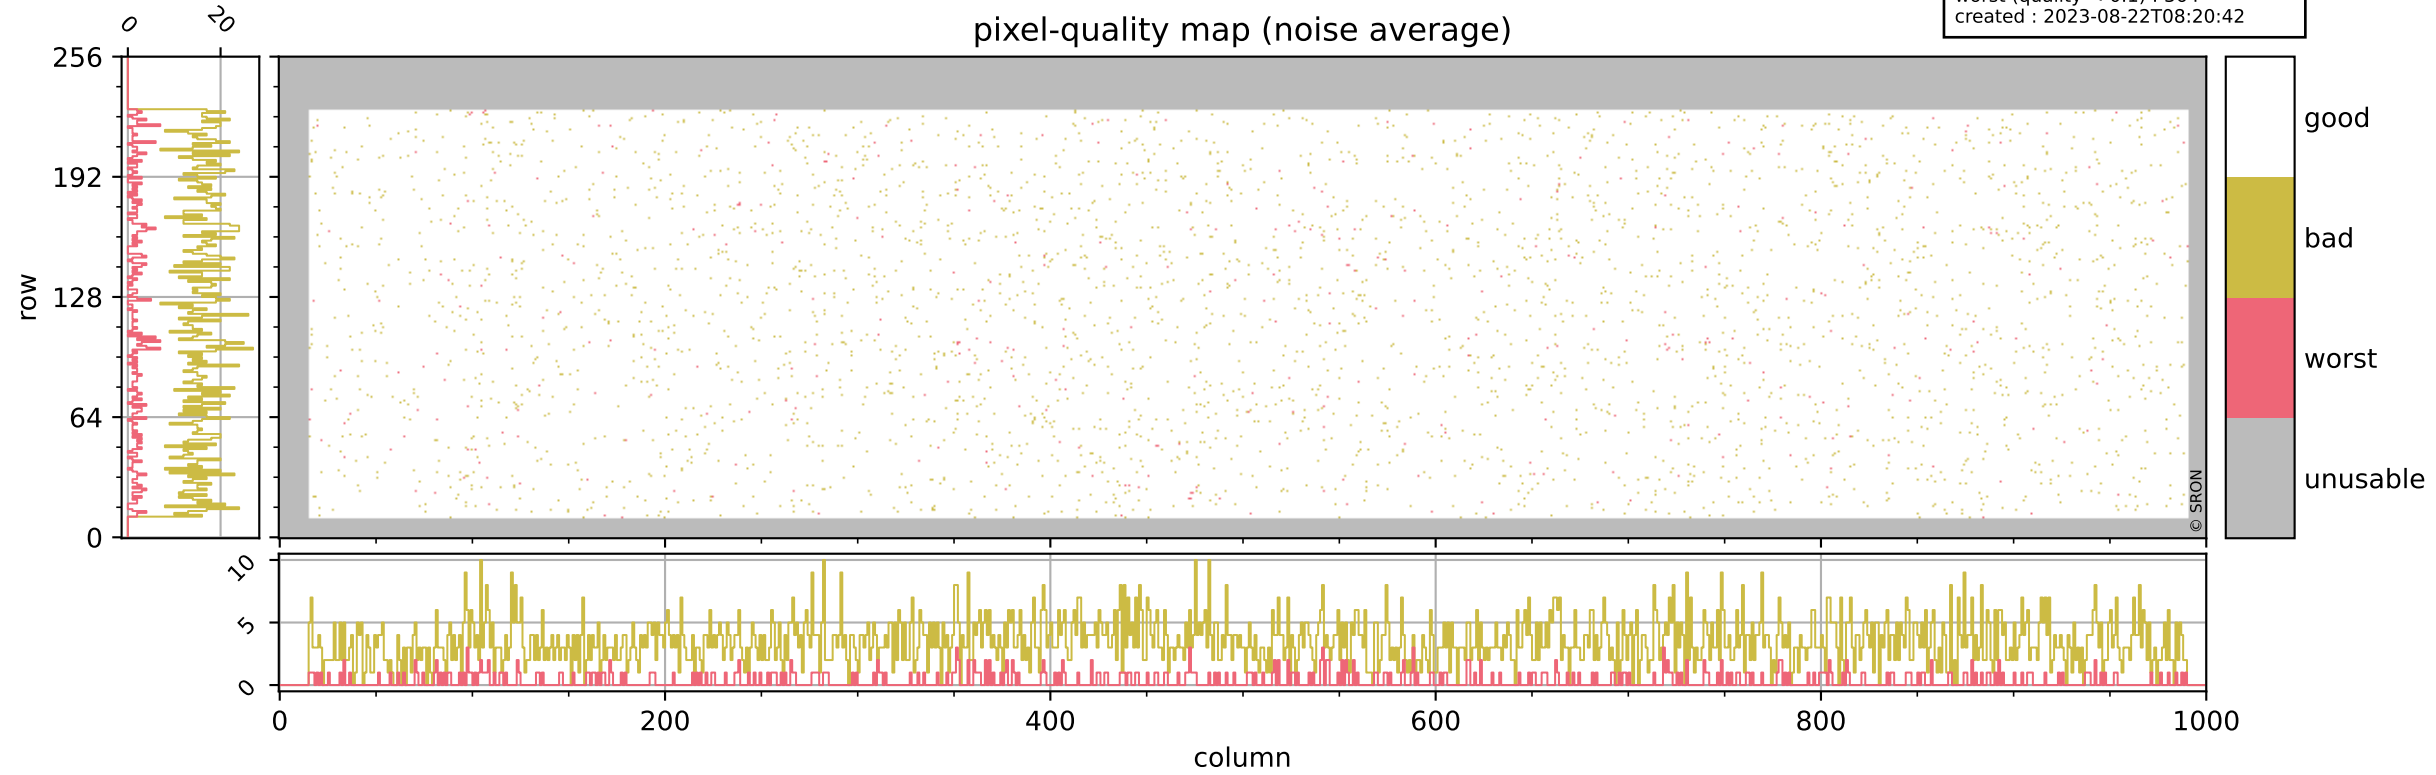

Tropomi SWIR pixel quality (official)

orbits : 19 in [18187, 18232]
coverage : 2021-04-17 / 2021-04-20
bad (quality < 0.8) : 293
worst (quality < 0.1) : 114
created : 2023-08-22T08:20:41

pixel-quality map (dark)

Tropomi SWIR pixel quality (official)

orbits : 19 in [18187, 18232]
coverage : 2021-04-17 / 2021-04-20
bad (quality < 0.8) : 3475
worst (quality < 0.1) : 364
created : 2023-08-22T08:20:42

pixel-quality map (noise average)

Tropomi SWIR pixel quality (official)

orbits : 19 in [18187, 18232]
coverage : 2021-04-17 / 2021-04-20
to good : 376
good to bad : 1630
to worst : 233
created : 2023-08-22T08:20:42

total quality compared with SWIR pixel-quality CKD

Tropomi SWIR pixel quality (official)

orbits : 19 in [18187, 18232]
coverage : 2021-04-17 / 2021-04-20
created : 2023-08-22T08:20:42

Histograms of pixel-quality

Tropomi SWIR pixel quality (official) ground-tracks of Sentinel-5P