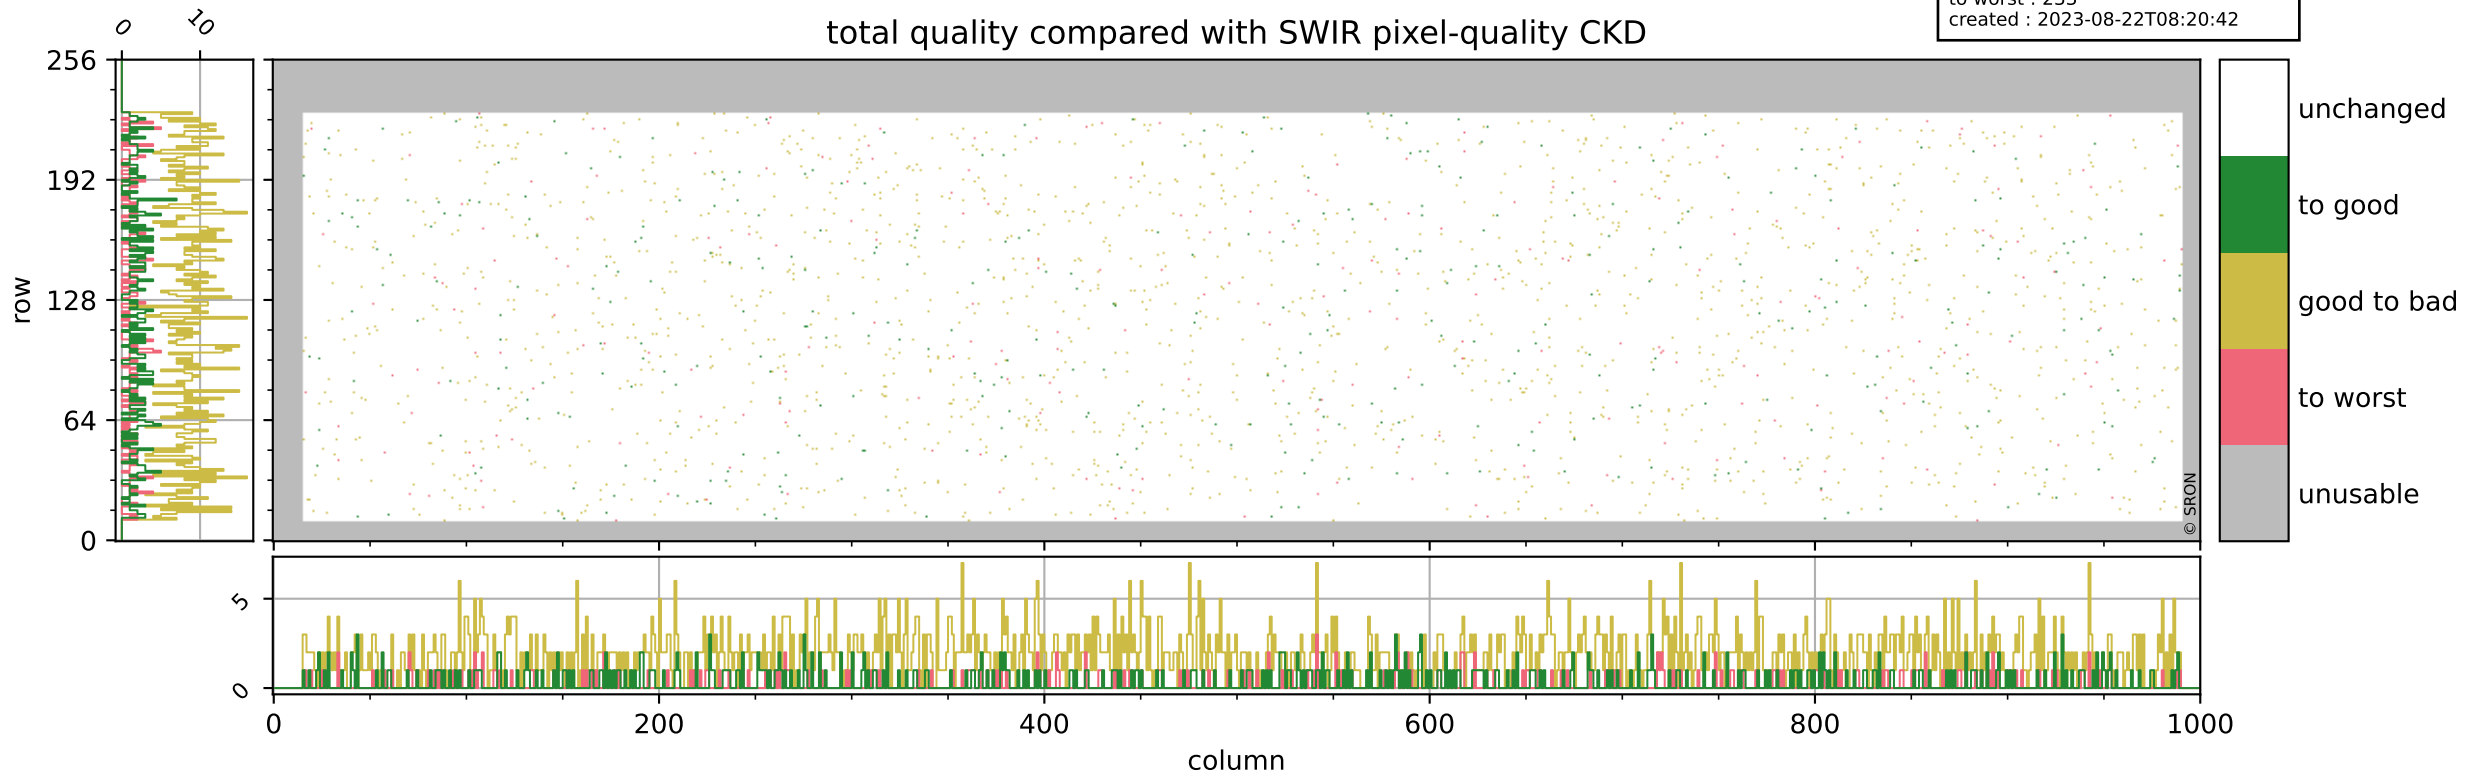

Tropomi SWIR pixel quality (official)

orbits : 19 in [18187, 18232]
coverage : 2021-04-17 / 2021-04-20
bad (quality < 0.8) : 3475
worst (quality < 0.1) : 364
created : 2023-08-22T08:20:42

pixel-quality map (noise average)

Tropomi SWIR pixel quality (official)

orbits : 19 in [18187, 18232]
coverage : 2021-04-17 / 2021-04-20
to good : 376
good to bad : 1630
to worst : 233
created : 2023-08-22T08:20:42

total quality compared with SWIR pixel-quality CKD

Tropomi SWIR pixel quality (official)

orbits : 19 in [18187, 18232]
coverage : 2021-04-17 / 2021-04-20
created : 2023-08-22T08:20:42

Histograms of pixel-quality

Tropomi SWIR pixel quality (official) ground-tracks of Sentinel-5P

orbits : 19 in [18187, 18232]
coverage : 2021-04-17 / 2021-04-20
created : 2023-08-22T08:20:42

Tropomi SWIR pixel quality (official)

orbits : [2827, 18232]
coverage : 2018-04-30 / 2021-04-20
created : 2023-08-22T08:20:43