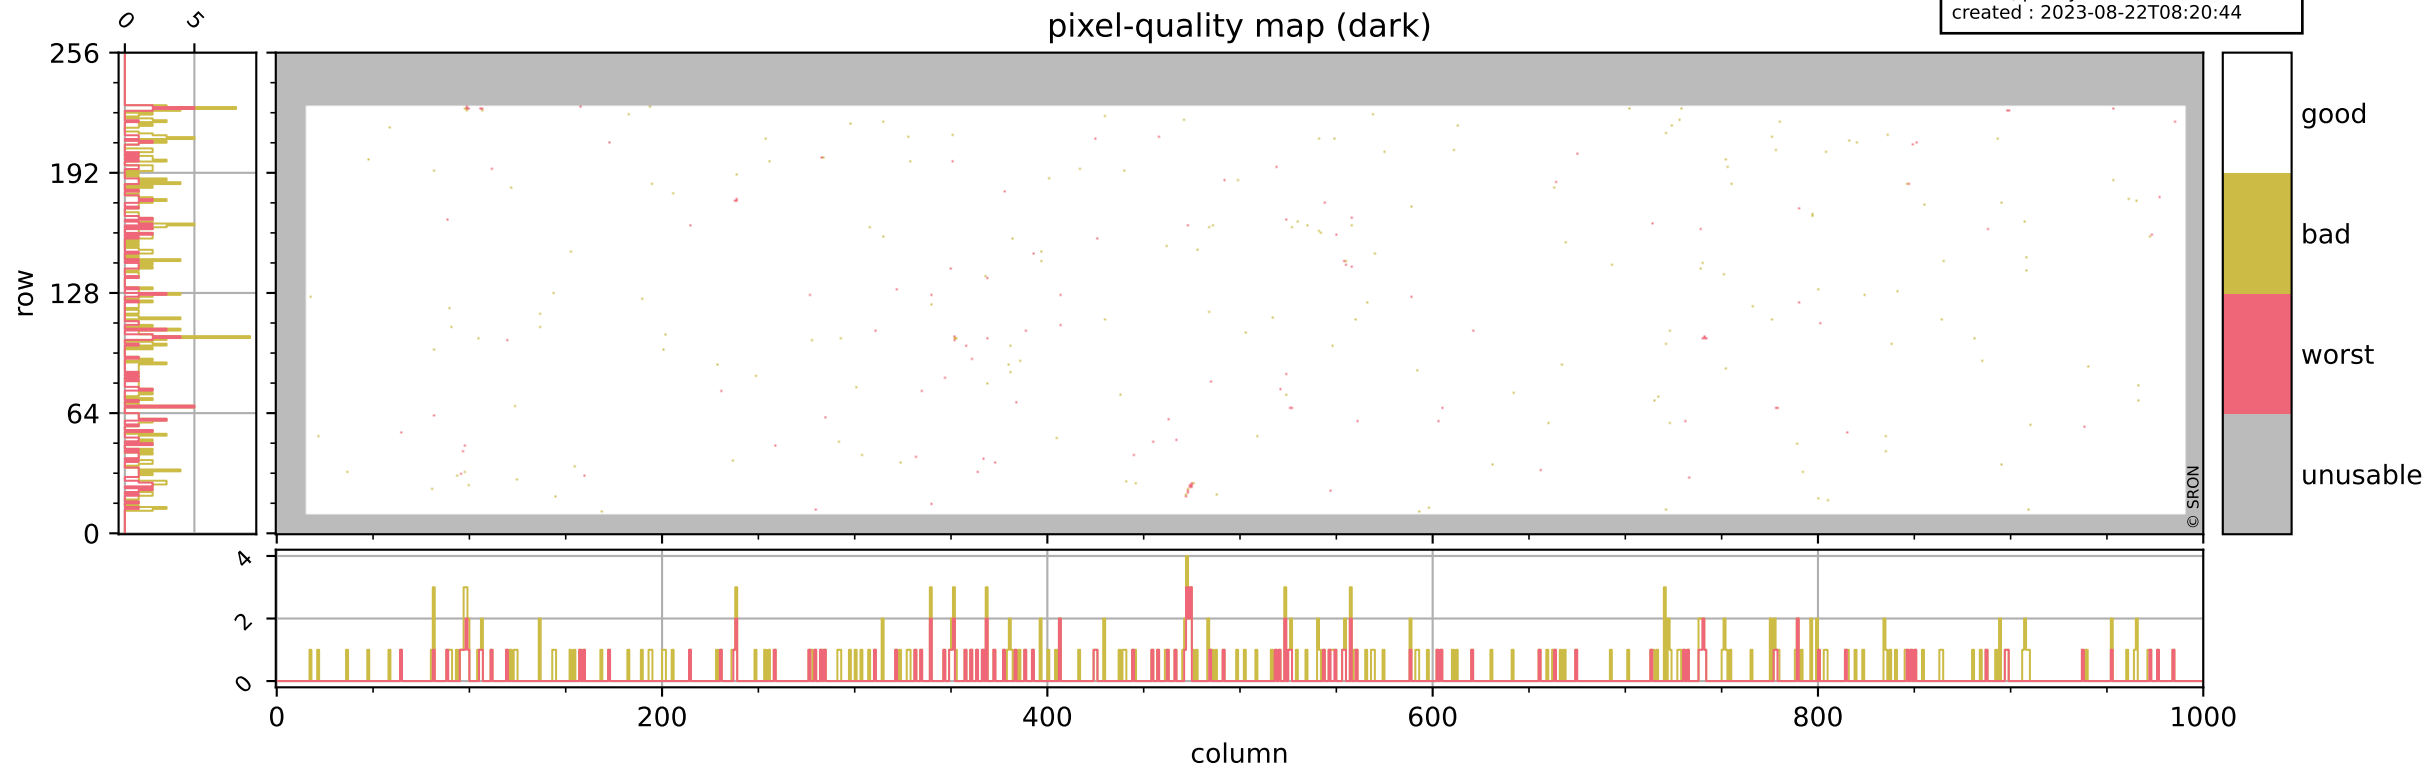

Tropomi SWIR pixel quality (official)

orbits : 20 in [18202, 18247]
coverage : 2021-04-18 / 2021-04-21
bad (quality < 0.8) : 3773
worst (quality < 0.1) : 442
created : 2023-08-22T08:20:43

pixel-quality map

Tropomi SWIR pixel quality (official)

orbits : 20 in [18202, 18247]
coverage : 2021-04-18 / 2021-04-21
bad (quality < 0.8) : 292
worst (quality < 0.1) : 114
created : 2023-08-22T08:20:44

pixel-quality map (dark)

Tropomi SWIR pixel quality (official)

orbits : 20 in [18202, 18247]
coverage : 2021-04-18 / 2021-04-21
bad (quality < 0.8) : 3515
worst (quality < 0.1) : 363
created : 2023-08-22T08:20:44

pixel-quality map (noise average)

Tropomi SWIR pixel quality (official)

orbits : 20 in [18202, 18247]
coverage : 2021-04-18 / 2021-04-21
created : 2023-08-22T08:20:44

Histograms of pixel-quality

Tropomi SWIR pixel quality (official) ground-tracks of Sentinel-5P