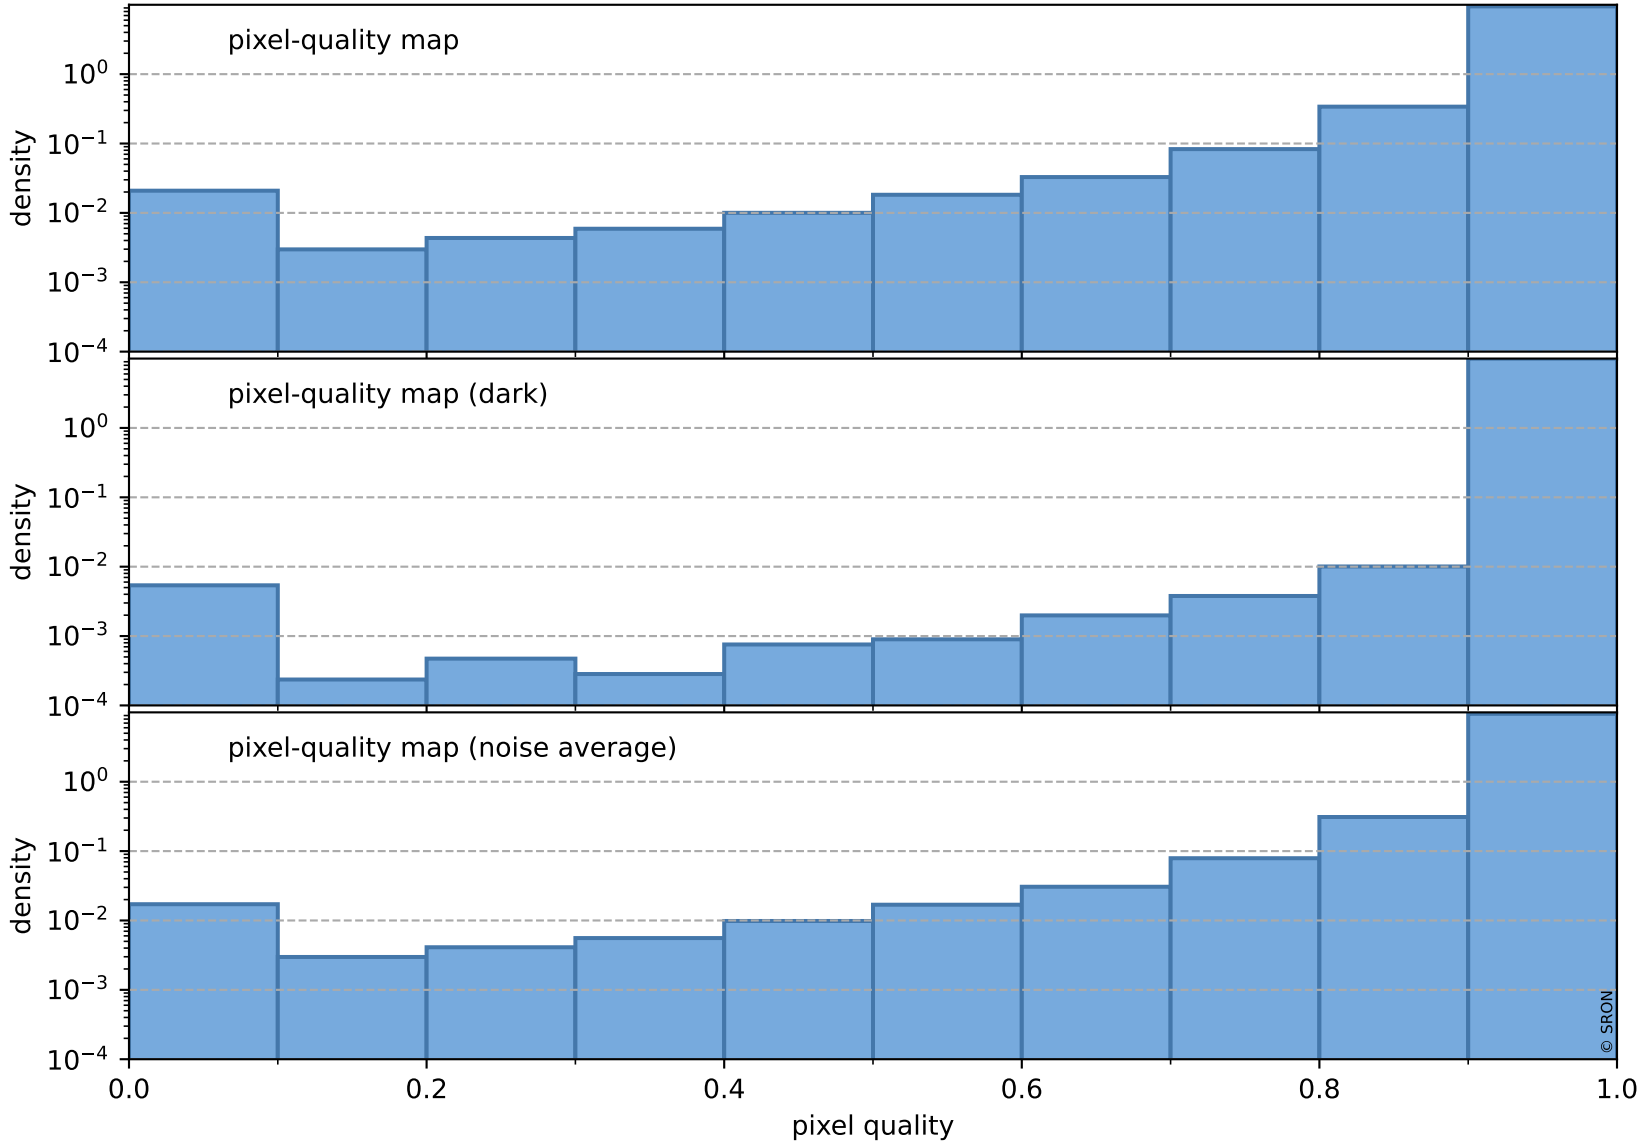

Tropomi SWIR pixel quality (official)

orbits : 20 in [18202, 18247]
coverage : 2021-04-18 / 2021-04-21
to good : 364
good to bad : 1657
to worst : 231
created : 2023-08-22T08:20:44

total quality compared with SWIR pixel-quality CKD

Tropomi SWIR pixel quality (official)

orbits : 20 in [18202, 18247]
coverage : 2021-04-18 / 2021-04-21
created : 2023-08-22T08:20:44

Histograms of pixel-quality

Tropomi SWIR pixel quality (official) ground-tracks of Sentinel-5P

orbits : 20 in [18202, 18247]
coverage : 2021-04-18 / 2021-04-21
created : 2023-08-22T08:20:45

Tropomi SWIR pixel quality (official)

orbits : [2827, 18247]
coverage : 2018-04-30 / 2021-04-21
created : 2023-08-22T08:20:45