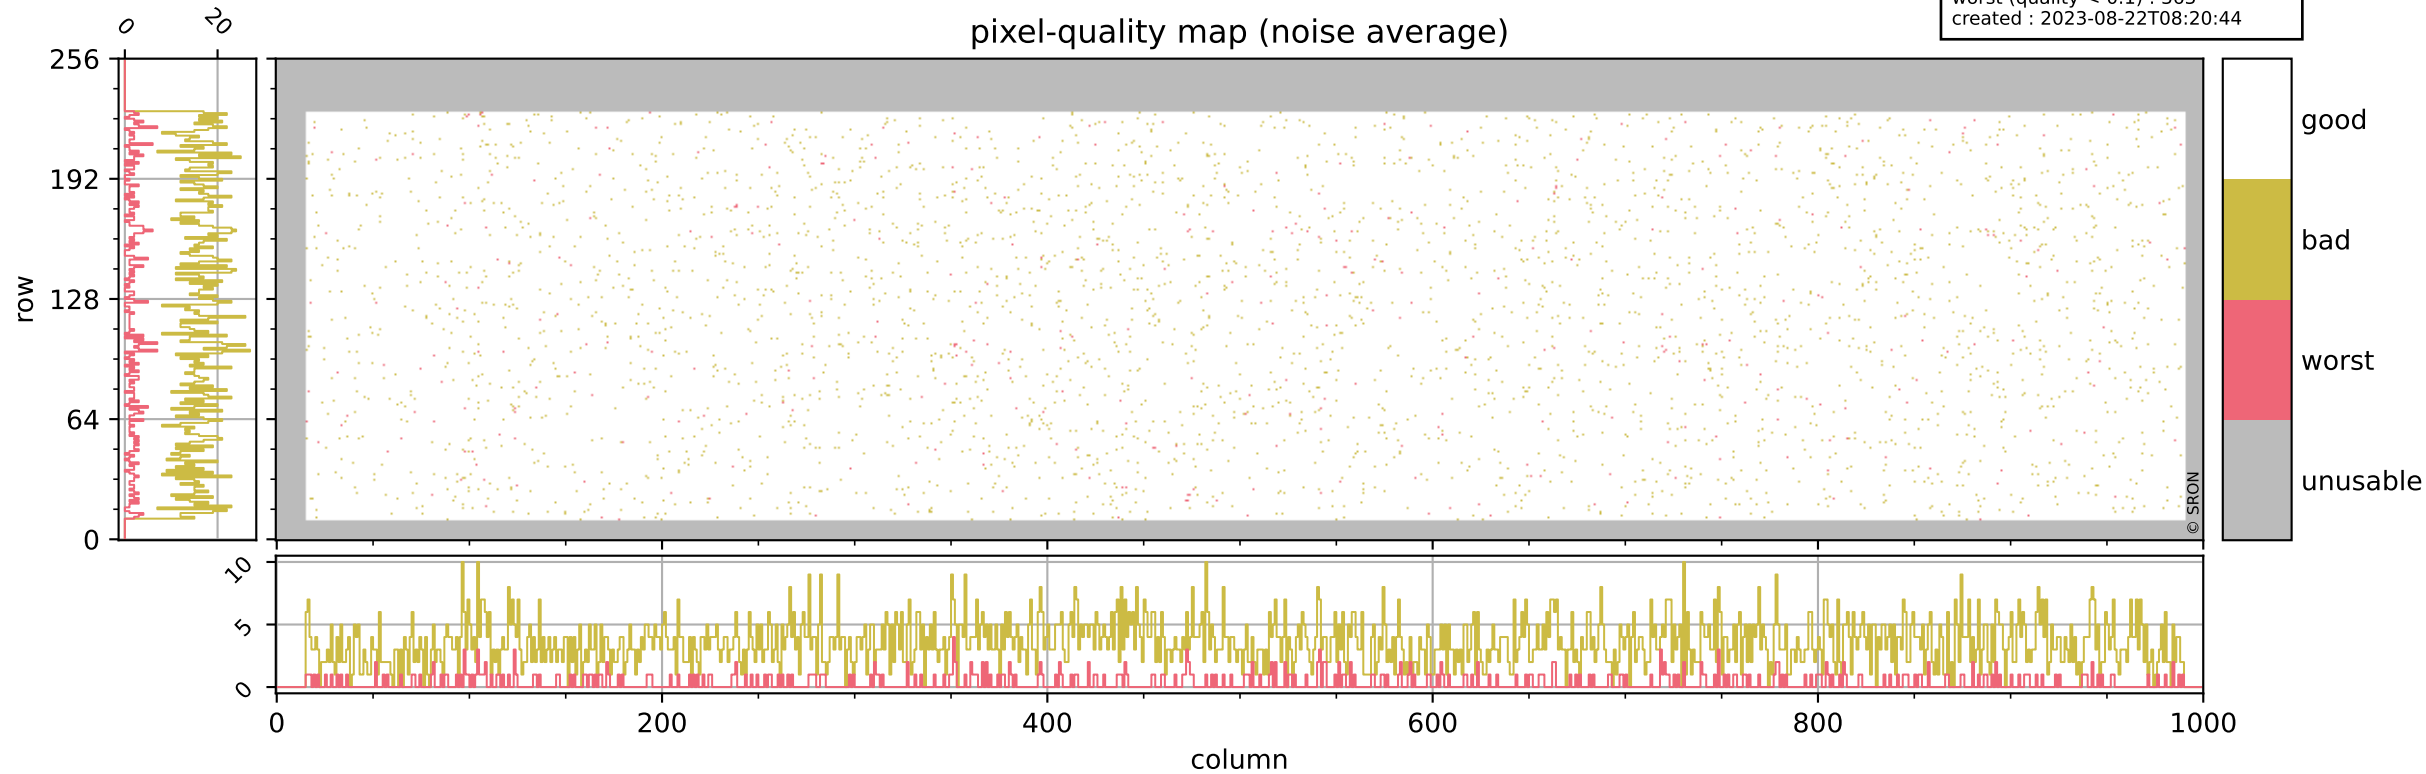

Tropomi SWIR pixel quality (official)

orbits : 20 in [18202, 18247]
coverage : 2021-04-18 / 2021-04-21
bad (quality < 0.8) : 292
worst (quality < 0.1) : 114
created : 2023-08-22T08:20:44

pixel-quality map (dark)

Tropomi SWIR pixel quality (official)

orbits : 20 in [18202, 18247]
coverage : 2021-04-18 / 2021-04-21
bad (quality < 0.8) : 3515
worst (quality < 0.1) : 363
created : 2023-08-22T08:20:44

pixel-quality map (noise average)

Tropomi SWIR pixel quality (official)

orbits : 20 in [18202, 18247]
coverage : 2021-04-18 / 2021-04-21
to good : 364
good to bad : 1657
to worst : 231
created : 2023-08-22T08:20:44

total quality compared with SWIR pixel-quality CKD

Tropomi SWIR pixel quality (official)

orbits : 20 in [18202, 18247]
coverage : 2021-04-18 / 2021-04-21
created : 2023-08-22T08:20:44

Histograms of pixel-quality

Tropomi SWIR pixel quality (official) ground-tracks of Sentinel-5P