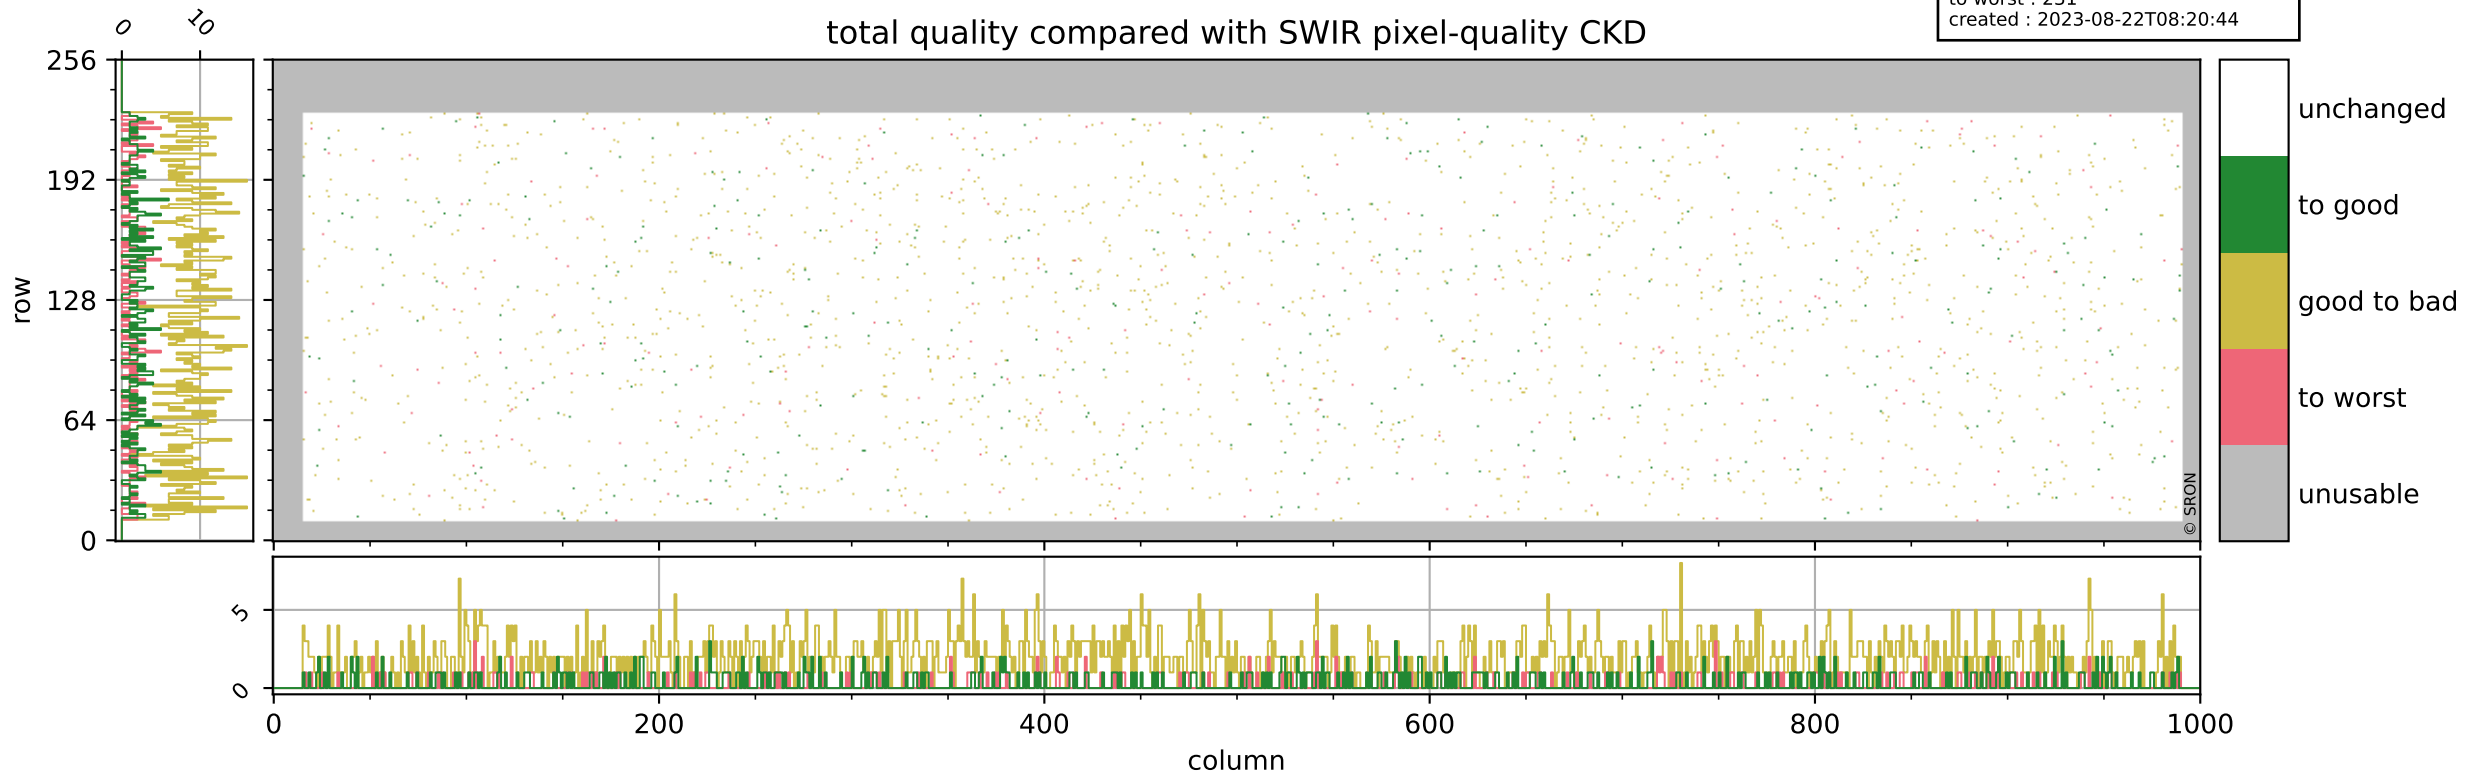

Tropomi SWIR pixel quality (official)

orbits : 20 in [18202, 18247]
coverage : 2021-04-18 / 2021-04-21
bad (quality < 0.8) : 3515
worst (quality < 0.1) : 363
created : 2023-08-22T08:20:44

pixel-quality map (noise average)

Tropomi SWIR pixel quality (official)

orbits : 20 in [18202, 18247]
coverage : 2021-04-18 / 2021-04-21
to good : 364
good to bad : 1657
to worst : 231
created : 2023-08-22T08:20:44

total quality compared with SWIR pixel-quality CKD

Tropomi SWIR pixel quality (official)

orbits : 20 in [18202, 18247]
coverage : 2021-04-18 / 2021-04-21
created : 2023-08-22T08:20:44

Histograms of pixel-quality

Tropomi SWIR pixel quality (official) ground-tracks of Sentinel-5P

orbits : 20 in [18202, 18247]
coverage : 2021-04-18 / 2021-04-21
created : 2023-08-22T08:20:45

Tropomi SWIR pixel quality (official)

orbits : [2827, 18247]
coverage : 2018-04-30 / 2021-04-21
created : 2023-08-22T08:20:45