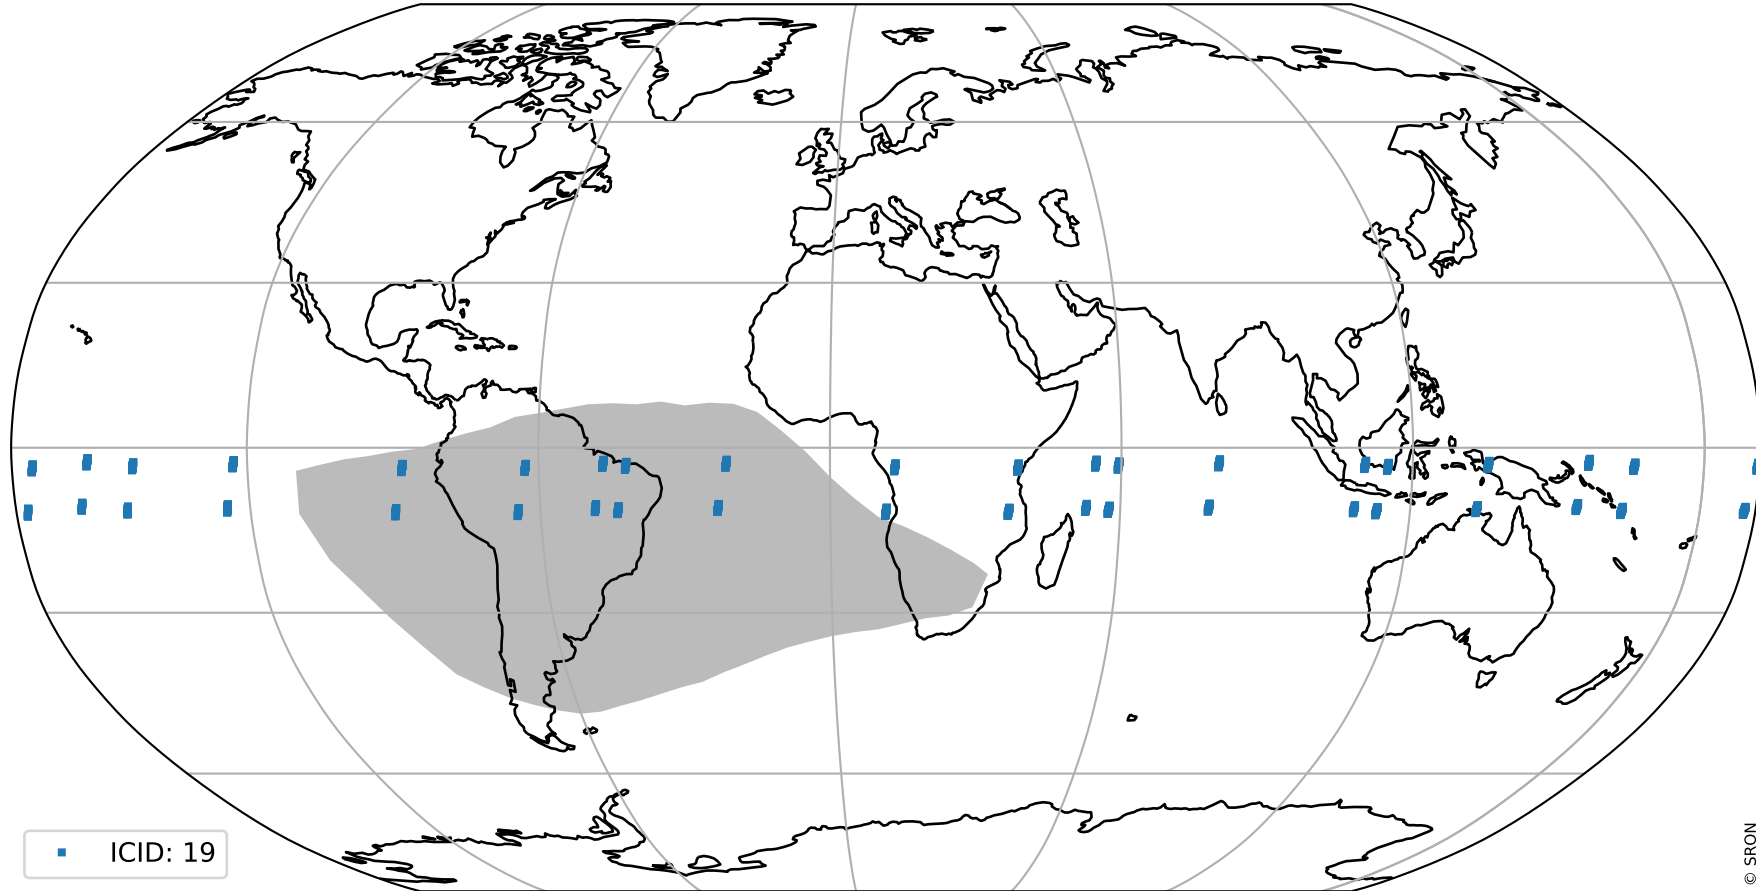

Tropomi SWIR pixel quality (official)

orbits : 20 in [18202, 18247]
coverage : 2021-04-18 / 2021-04-21
to good : 364
good to bad : 1657
to worst : 231
created : 2023-08-22T08:20:44

total quality compared with SWIR pixel-quality CKD

Tropomi SWIR pixel quality (official)

orbits : 20 in [18202, 18247]
coverage : 2021-04-18 / 2021-04-21
created : 2023-08-22T08:20:44

Histograms of pixel-quality

Tropomi SWIR pixel quality (official) ground-tracks of Sentinel-5P

orbits : 20 in [18202, 18247]
coverage : 2021-04-18 / 2021-04-21
created : 2023-08-22T08:20:45

Tropomi SWIR pixel quality (official)

orbits : [2827, 18247]
coverage : 2018-04-30 / 2021-04-21
created : 2023-08-22T08:20:45