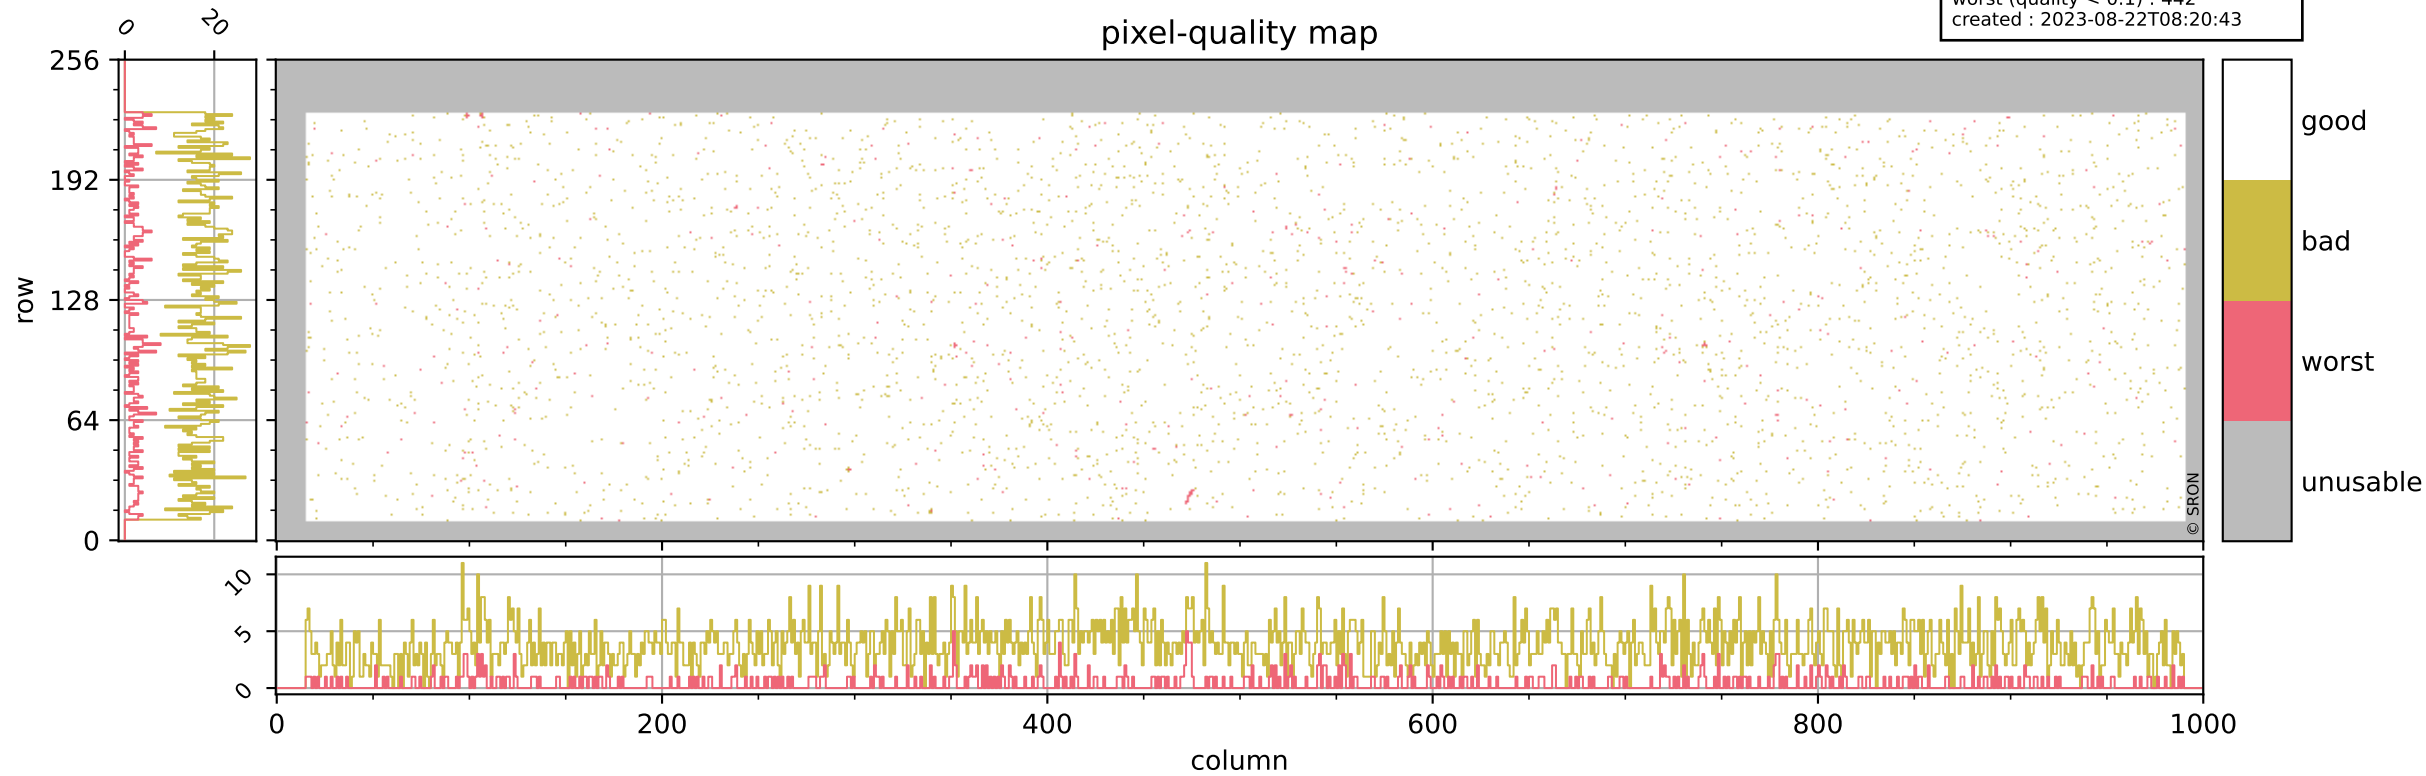

Tropomi SWIR pixel quality (official)

orbits : 20 in [18202, 18247]
coverage : 2021-04-18 / 2021-04-21
bad (quality < 0.8) : 3773
worst (quality < 0.1) : 442
created : 2023-08-22T08:20:43

pixel-quality map

Tropomi SWIR pixel quality (official)

orbits : 20 in [18202, 18247]
coverage : 2021-04-18 / 2021-04-21
bad (quality < 0.8) : 292
worst (quality < 0.1) : 114
created : 2023-08-22T08:20:44

pixel-quality map (dark)

Tropomi SWIR pixel quality (official)

orbits : 20 in [18202, 18247]
coverage : 2021-04-18 / 2021-04-21
bad (quality < 0.8) : 3515
worst (quality < 0.1) : 363
created : 2023-08-22T08:20:44

pixel-quality map (noise average)

Tropomi SWIR pixel quality (official)

orbits : 20 in [18202, 18247]
coverage : 2021-04-18 / 2021-04-21
created : 2023-08-22T08:20:44

Histograms of pixel-quality

Tropomi SWIR pixel quality (official) ground-tracks of Sentinel-5P