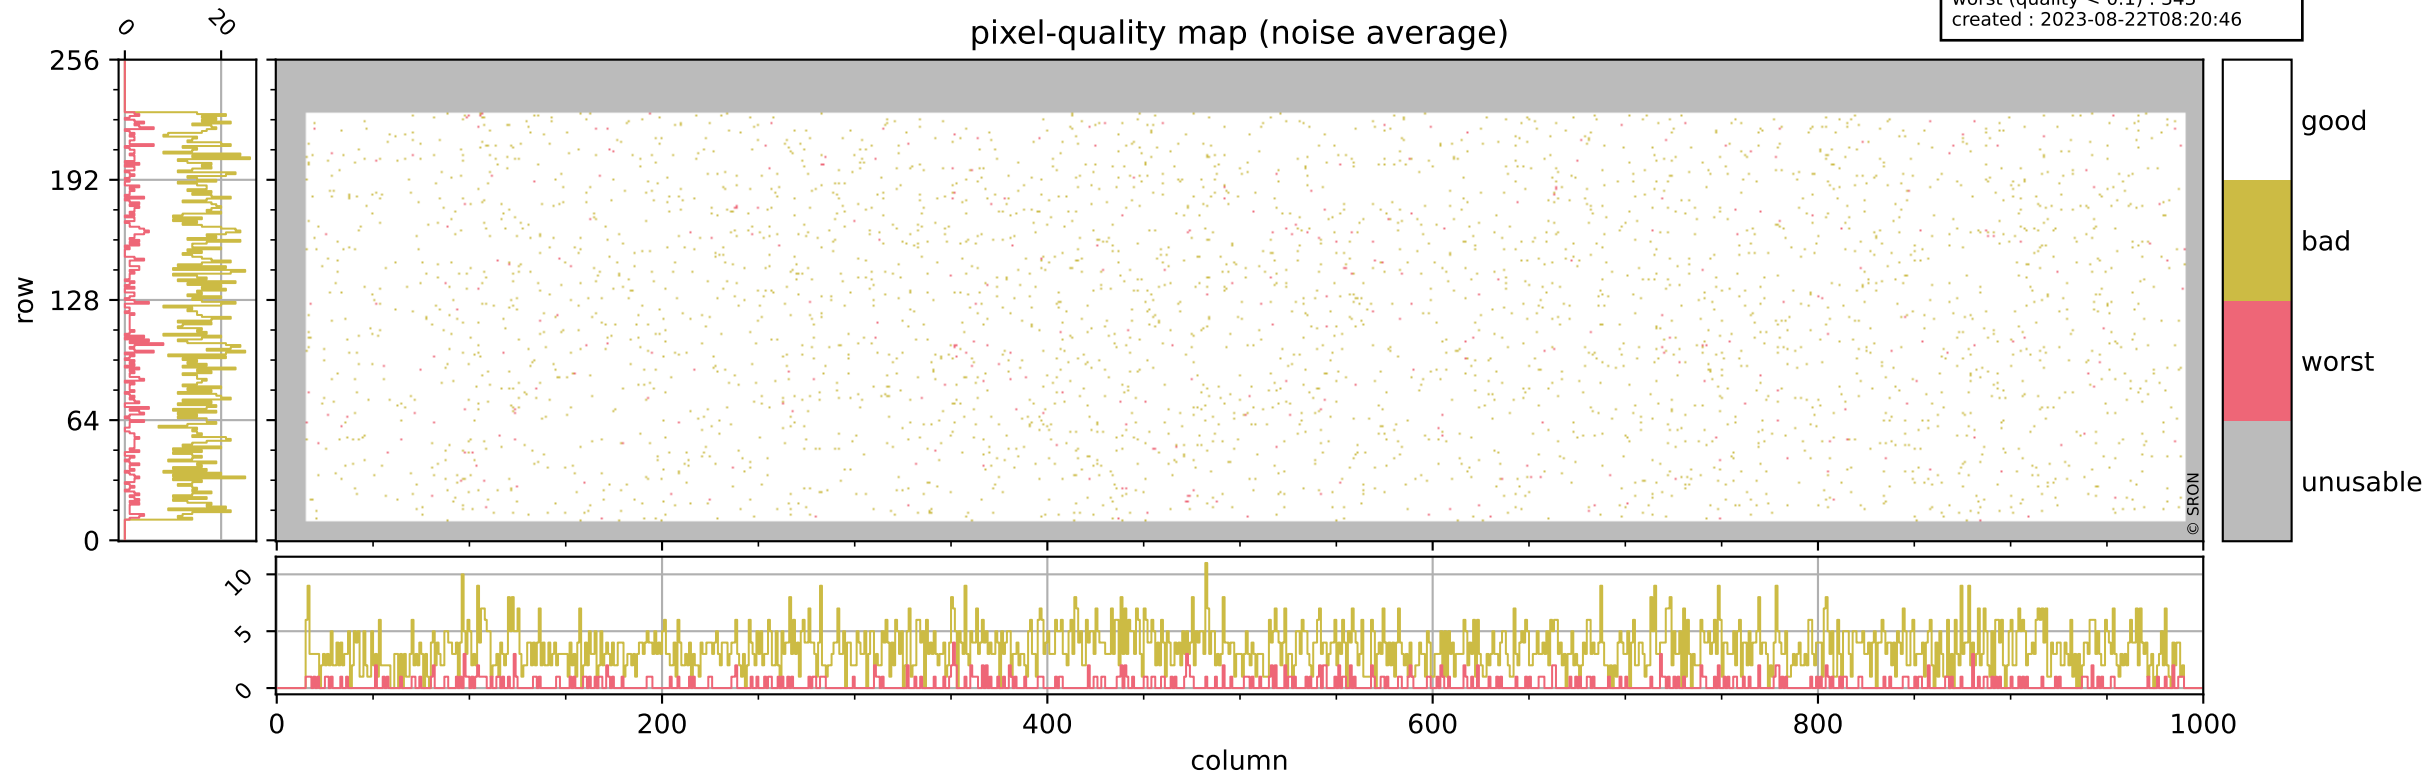

Tropomi SWIR pixel quality (official)

orbits : 19 in [18217, 18262]
coverage : 2021-04-19 / 2021-04-22
bad (quality < 0.8) : 295
worst (quality < 0.1) : 114
created : 2023-08-22T08:20:46

pixel-quality map (dark)

Tropomi SWIR pixel quality (official)

orbits : 19 in [18217, 18262]
coverage : 2021-04-19 / 2021-04-22
bad (quality < 0.8) : 3439
worst (quality < 0.1) : 343
created : 2023-08-22T08:20:46

pixel-quality map (noise average)

Tropomi SWIR pixel quality (official)

orbits : 19 in [18217, 18262]
coverage : 2021-04-19 / 2021-04-22
to good : 374
good to bad : 1597
to worst : 217
created : 2023-08-22T08:20:47

total quality compared with SWIR pixel-quality CKD

Tropomi SWIR pixel quality (official)

orbits : 19 in [18217, 18262]
coverage : 2021-04-19 / 2021-04-22
created : 2023-08-22T08:20:47

Histograms of pixel-quality

Tropomi SWIR pixel quality (official) ground-tracks of Sentinel-5P