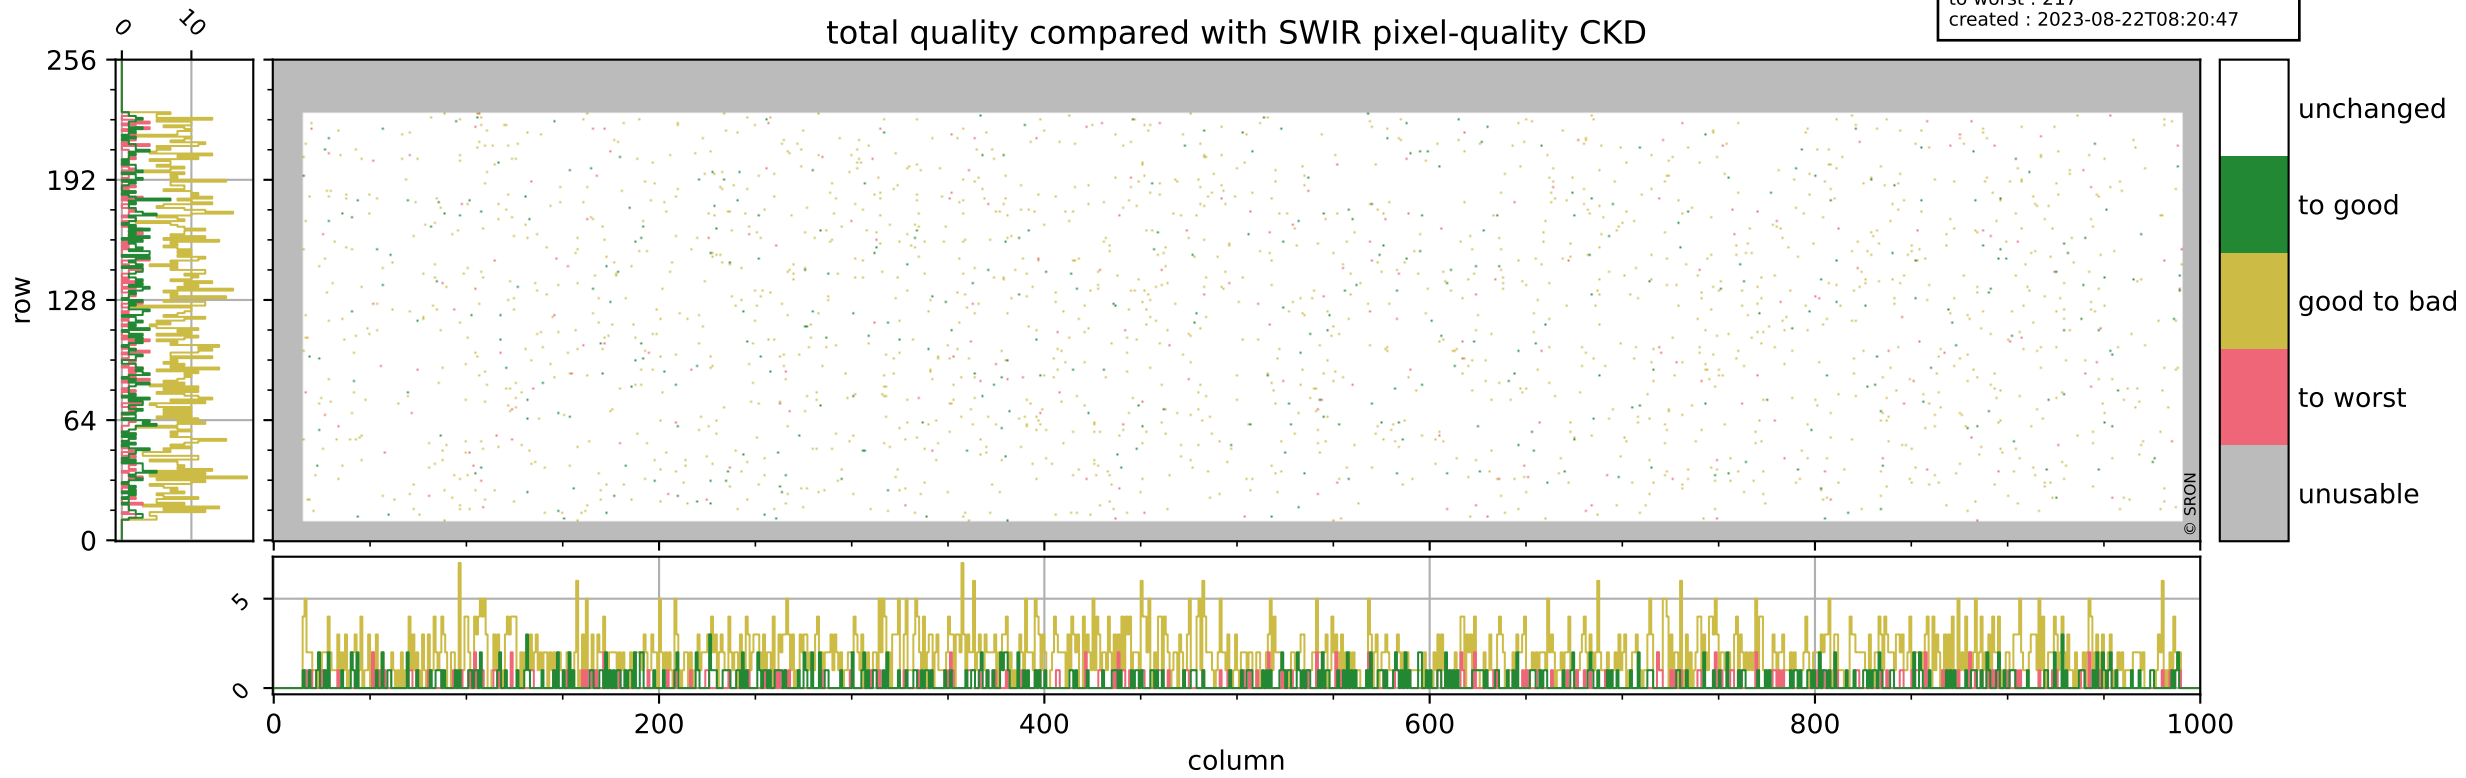

Tropomi SWIR pixel quality (official)

orbits : 19 in [18217, 18262]
coverage : 2021-04-19 / 2021-04-22
bad (quality < 0.8) : 3439
worst (quality < 0.1) : 343
created : 2023-08-22T08:20:46

pixel-quality map (noise average)

Tropomi SWIR pixel quality (official)

orbits : 19 in [18217, 18262]
coverage : 2021-04-19 / 2021-04-22
to good : 374
good to bad : 1597
to worst : 217
created : 2023-08-22T08:20:47

total quality compared with SWIR pixel-quality CKD

Tropomi SWIR pixel quality (official)

orbits : 19 in [18217, 18262]
coverage : 2021-04-19 / 2021-04-22
created : 2023-08-22T08:20:47

Histograms of pixel-quality

Tropomi SWIR pixel quality (official) ground-tracks of Sentinel-5P

orbits : 19 in [18217, 18262]
coverage : 2021-04-19 / 2021-04-22
created : 2023-08-22T08:20:47

Tropomi SWIR pixel quality (official)

orbits : [2827, 18262]
coverage : 2018-04-30 / 2021-04-22
created : 2023-08-22T08:20:47