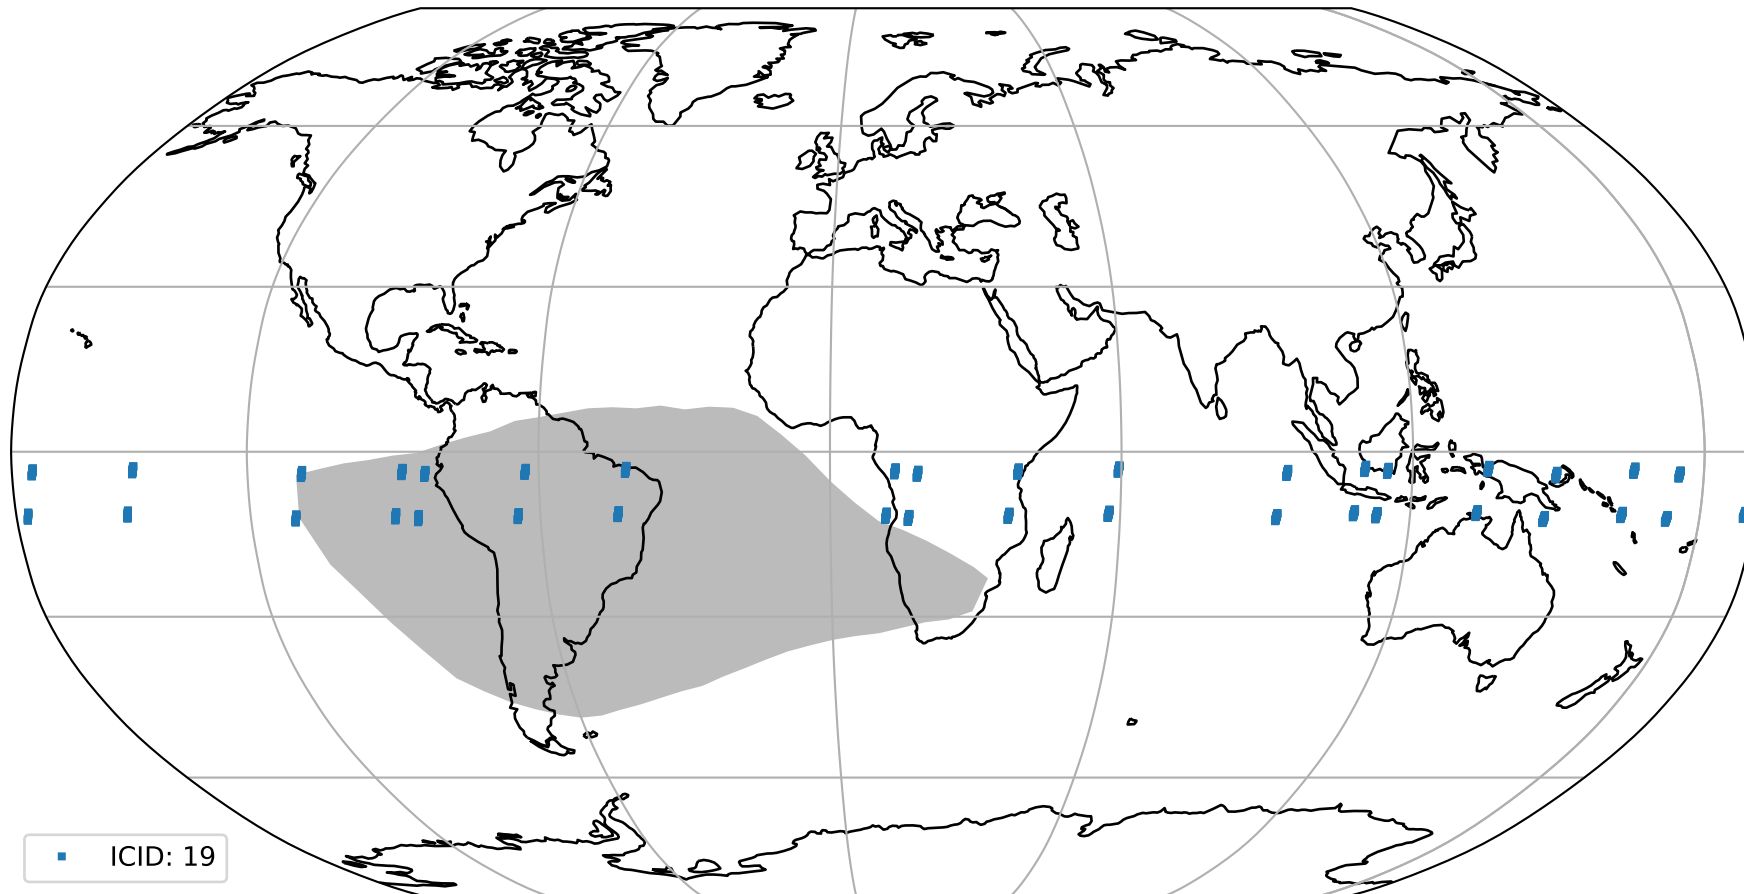

Tropomi SWIR pixel quality (official)

orbits : 19 in [18217, 18262]
coverage : 2021-04-19 / 2021-04-22
to good : 374
good to bad : 1597
to worst : 217
created : 2023-08-22T08:20:47

total quality compared with SWIR pixel-quality CKD

Tropomi SWIR pixel quality (official)

orbits : 19 in [18217, 18262]
coverage : 2021-04-19 / 2021-04-22
created : 2023-08-22T08:20:47

Histograms of pixel-quality

Tropomi SWIR pixel quality (official) ground-tracks of Sentinel-5P

orbits : 19 in [18217, 18262]
coverage : 2021-04-19 / 2021-04-22
created : 2023-08-22T08:20:47

Tropomi SWIR pixel quality (official)

orbits : [2827, 18262]
coverage : 2018-04-30 / 2021-04-22
created : 2023-08-22T08:20:47