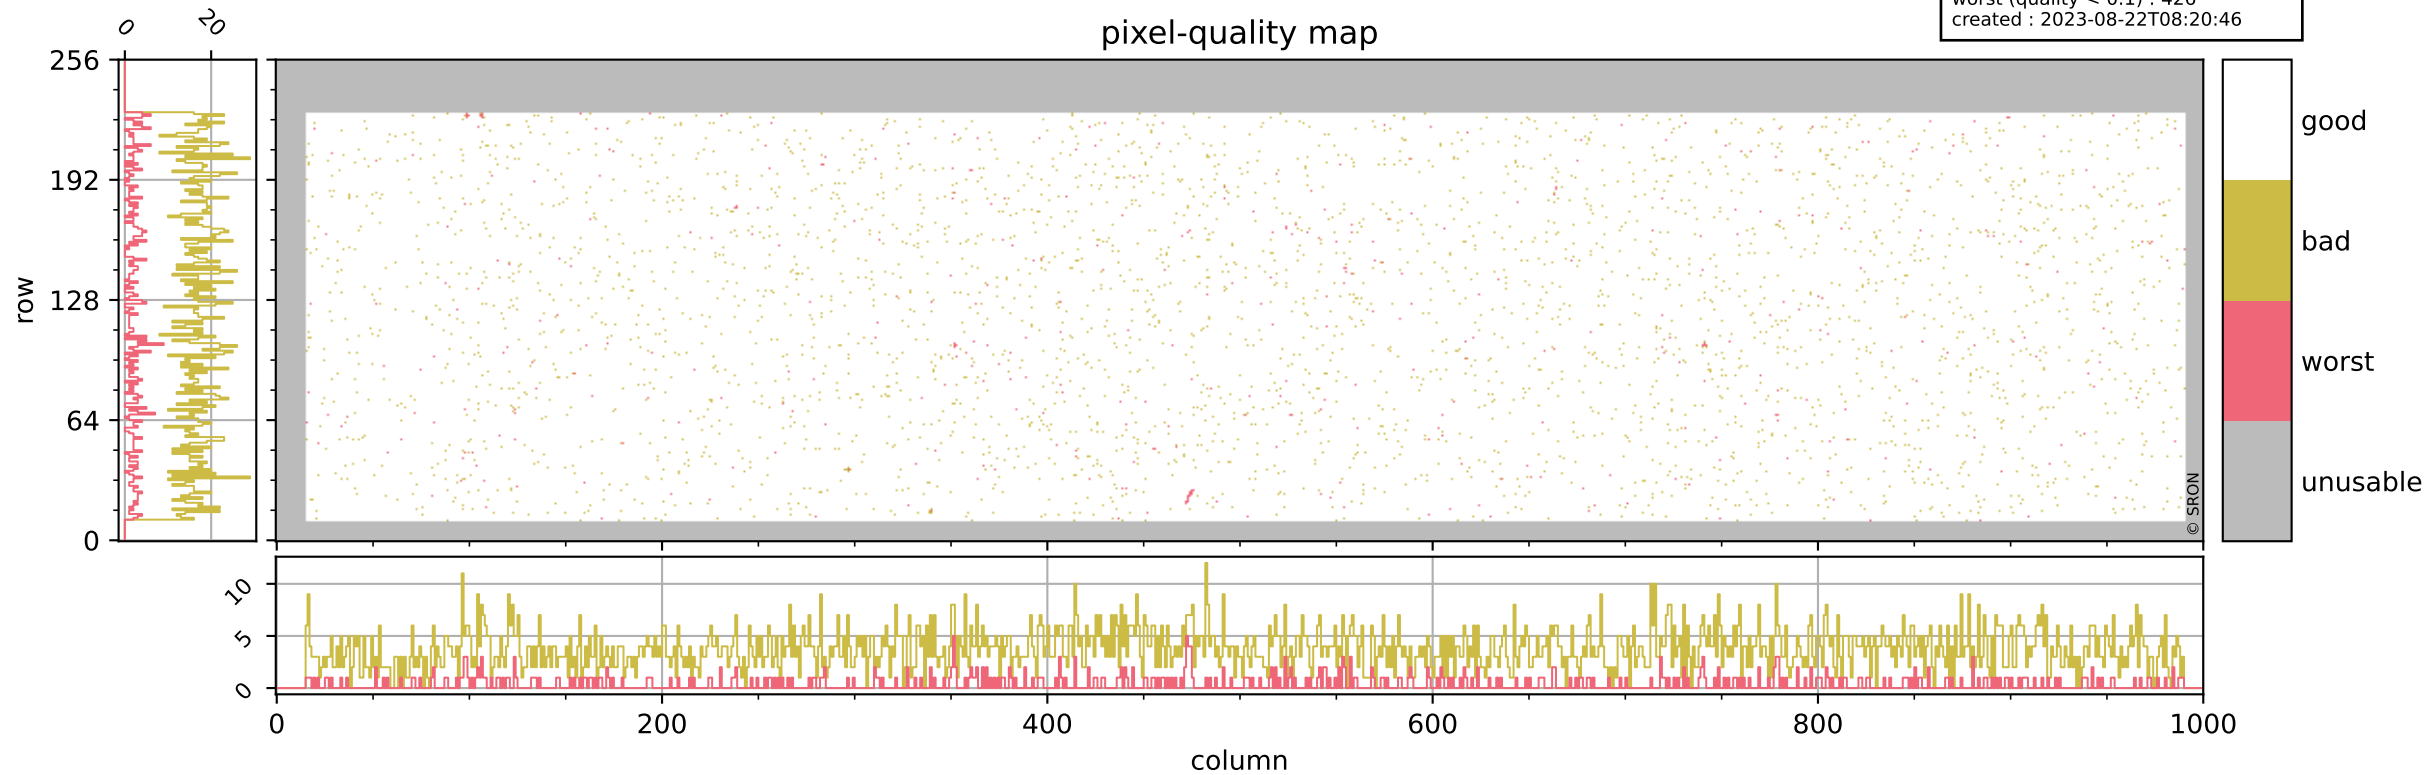

Tropomi SWIR pixel quality (official)

orbits : 19 in [18217, 18262]
coverage : 2021-04-19 / 2021-04-22
bad (quality < 0.8) : 3694
worst (quality < 0.1) : 426
created : 2023-08-22T08:20:46

pixel-quality map

Tropomi SWIR pixel quality (official)

orbits : 19 in [18217, 18262]
coverage : 2021-04-19 / 2021-04-22
bad (quality < 0.8) : 295
worst (quality < 0.1) : 114
created : 2023-08-22T08:20:46

pixel-quality map (dark)

Tropomi SWIR pixel quality (official)

orbits : 19 in [18217, 18262]
coverage : 2021-04-19 / 2021-04-22
bad (quality < 0.8) : 3439
worst (quality < 0.1) : 343
created : 2023-08-22T08:20:46

pixel-quality map (noise average)

Tropomi SWIR pixel quality (official)

orbits : 19 in [18217, 18262]
coverage : 2021-04-19 / 2021-04-22
created : 2023-08-22T08:20:47

Histograms of pixel-quality

Tropomi SWIR pixel quality (official) ground-tracks of Sentinel-5P