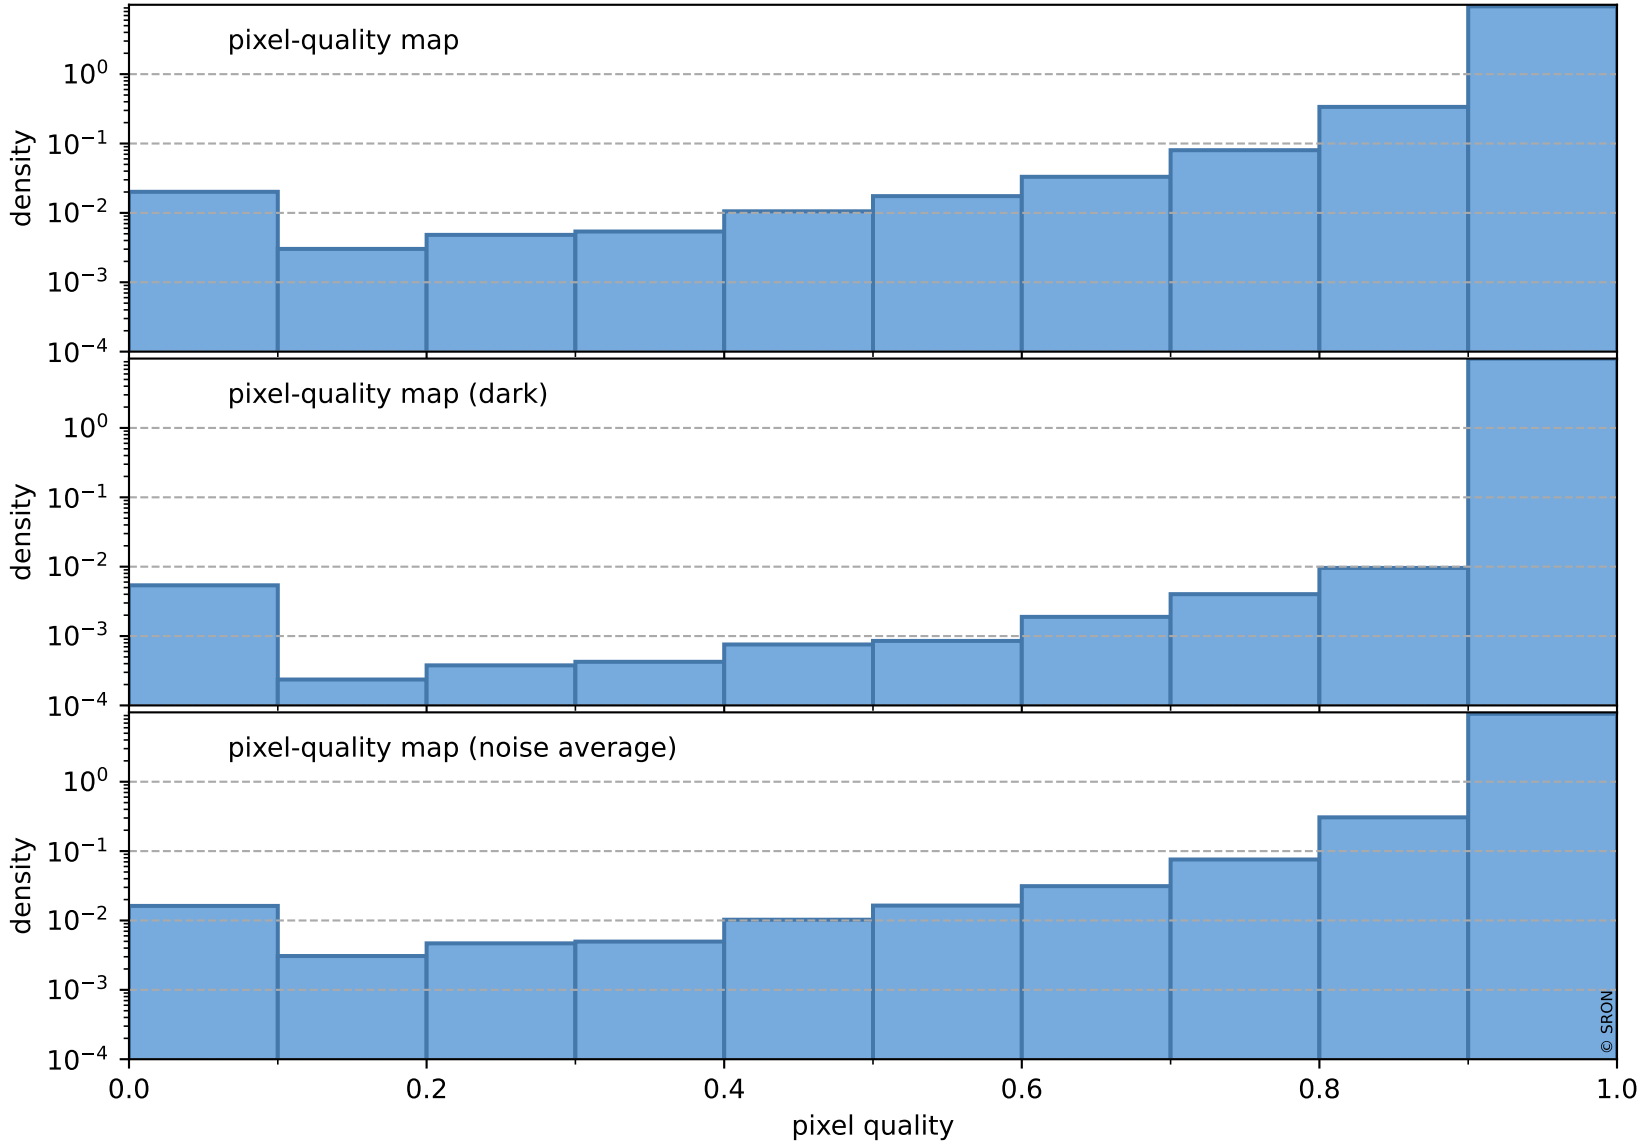

Tropomi SWIR pixel quality (official)

orbits : 19 in [18217, 18262]
coverage : 2021-04-19 / 2021-04-22
to good : 374
good to bad : 1597
to worst : 217
created : 2023-08-22T08:20:47

total quality compared with SWIR pixel-quality CKD

Tropomi SWIR pixel quality (official)

orbits : 19 in [18217, 18262]
coverage : 2021-04-19 / 2021-04-22
created : 2023-08-22T08:20:47

Histograms of pixel-quality

Tropomi SWIR pixel quality (official) ground-tracks of Sentinel-5P

orbits : 19 in [18217, 18262]
coverage : 2021-04-19 / 2021-04-22
created : 2023-08-22T08:20:47

Tropomi SWIR pixel quality (official)

orbits : [2827, 18262]
coverage : 2018-04-30 / 2021-04-22
created : 2023-08-22T08:20:47