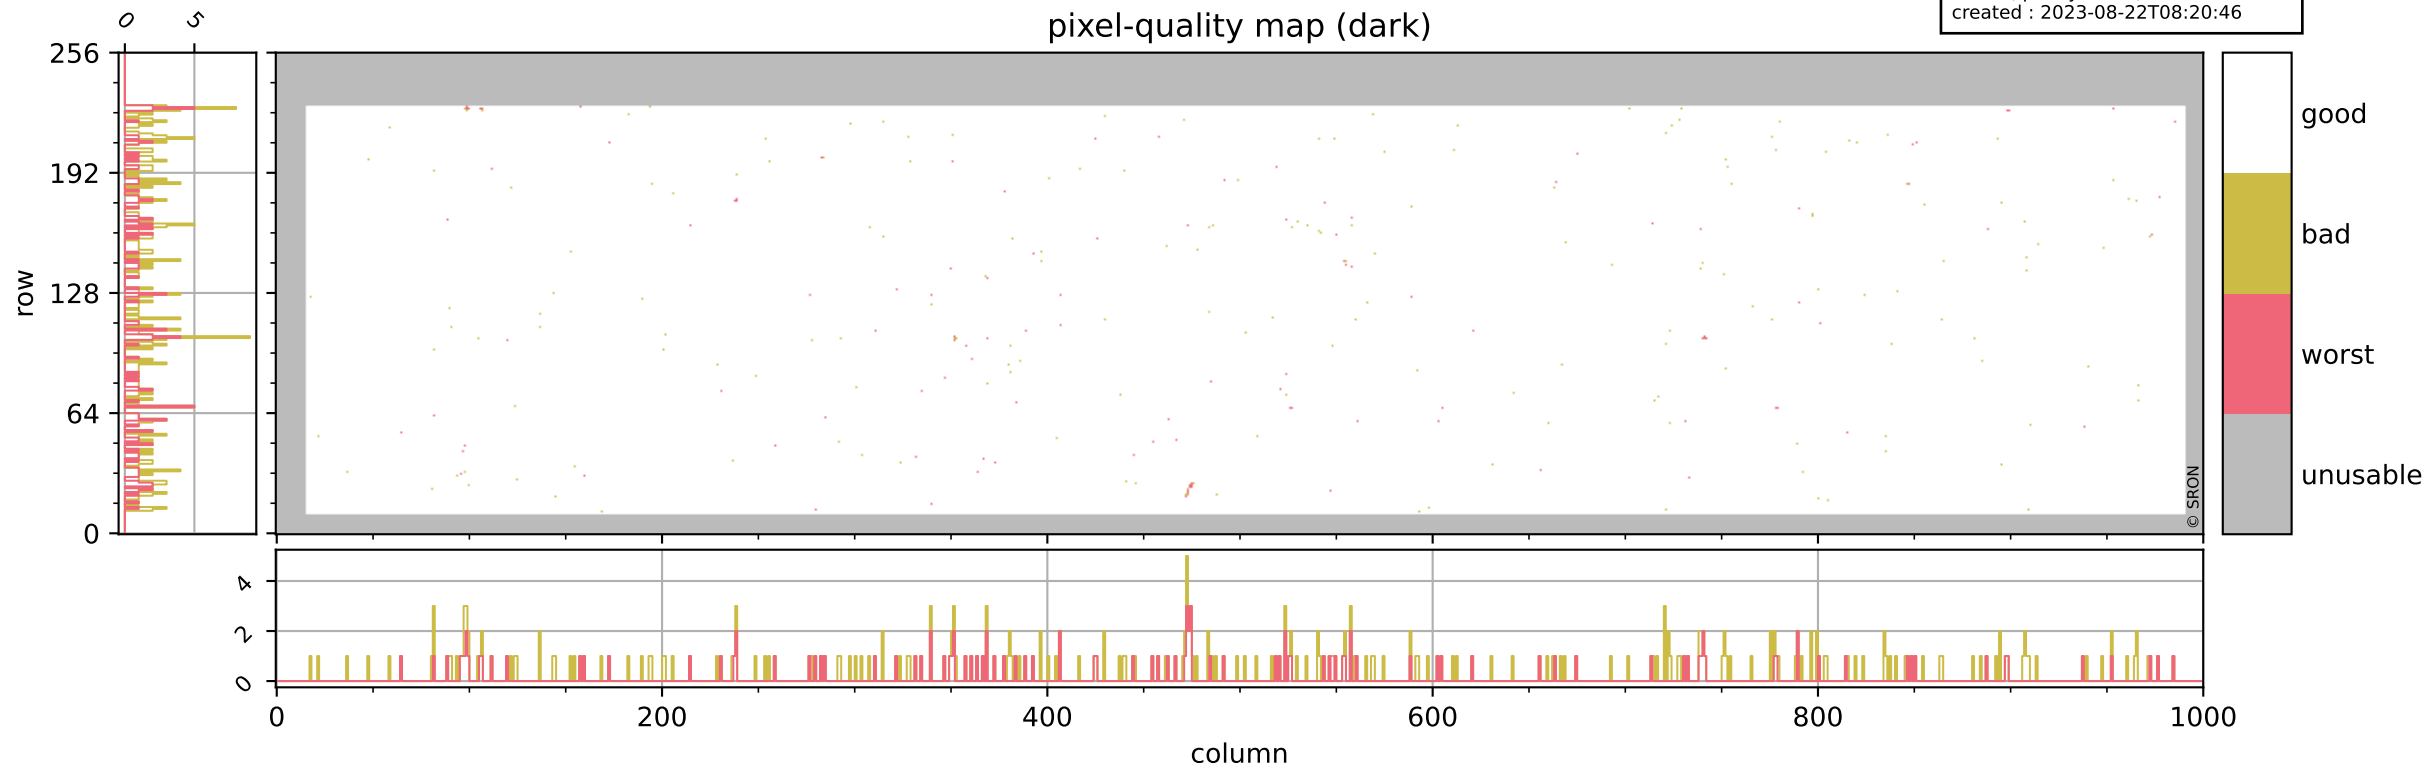

Tropomi SWIR pixel quality (official)

orbits : 19 in [18217, 18262]
coverage : 2021-04-19 / 2021-04-22
bad (quality < 0.8) : 3694
worst (quality < 0.1) : 426
created : 2023-08-22T08:20:46

pixel-quality map

Tropomi SWIR pixel quality (official)

orbits : 19 in [18217, 18262]
coverage : 2021-04-19 / 2021-04-22
bad (quality < 0.8) : 295
worst (quality < 0.1) : 114
created : 2023-08-22T08:20:46

pixel-quality map (dark)

Tropomi SWIR pixel quality (official)

orbits : 19 in [18217, 18262]
coverage : 2021-04-19 / 2021-04-22
bad (quality < 0.8) : 3439
worst (quality < 0.1) : 343
created : 2023-08-22T08:20:46

pixel-quality map (noise average)

Tropomi SWIR pixel quality (official)

orbits : 19 in [18217, 18262]
coverage : 2021-04-19 / 2021-04-22
created : 2023-08-22T08:20:47

Histograms of pixel-quality

Tropomi SWIR pixel quality (official) ground-tracks of Sentinel-5P