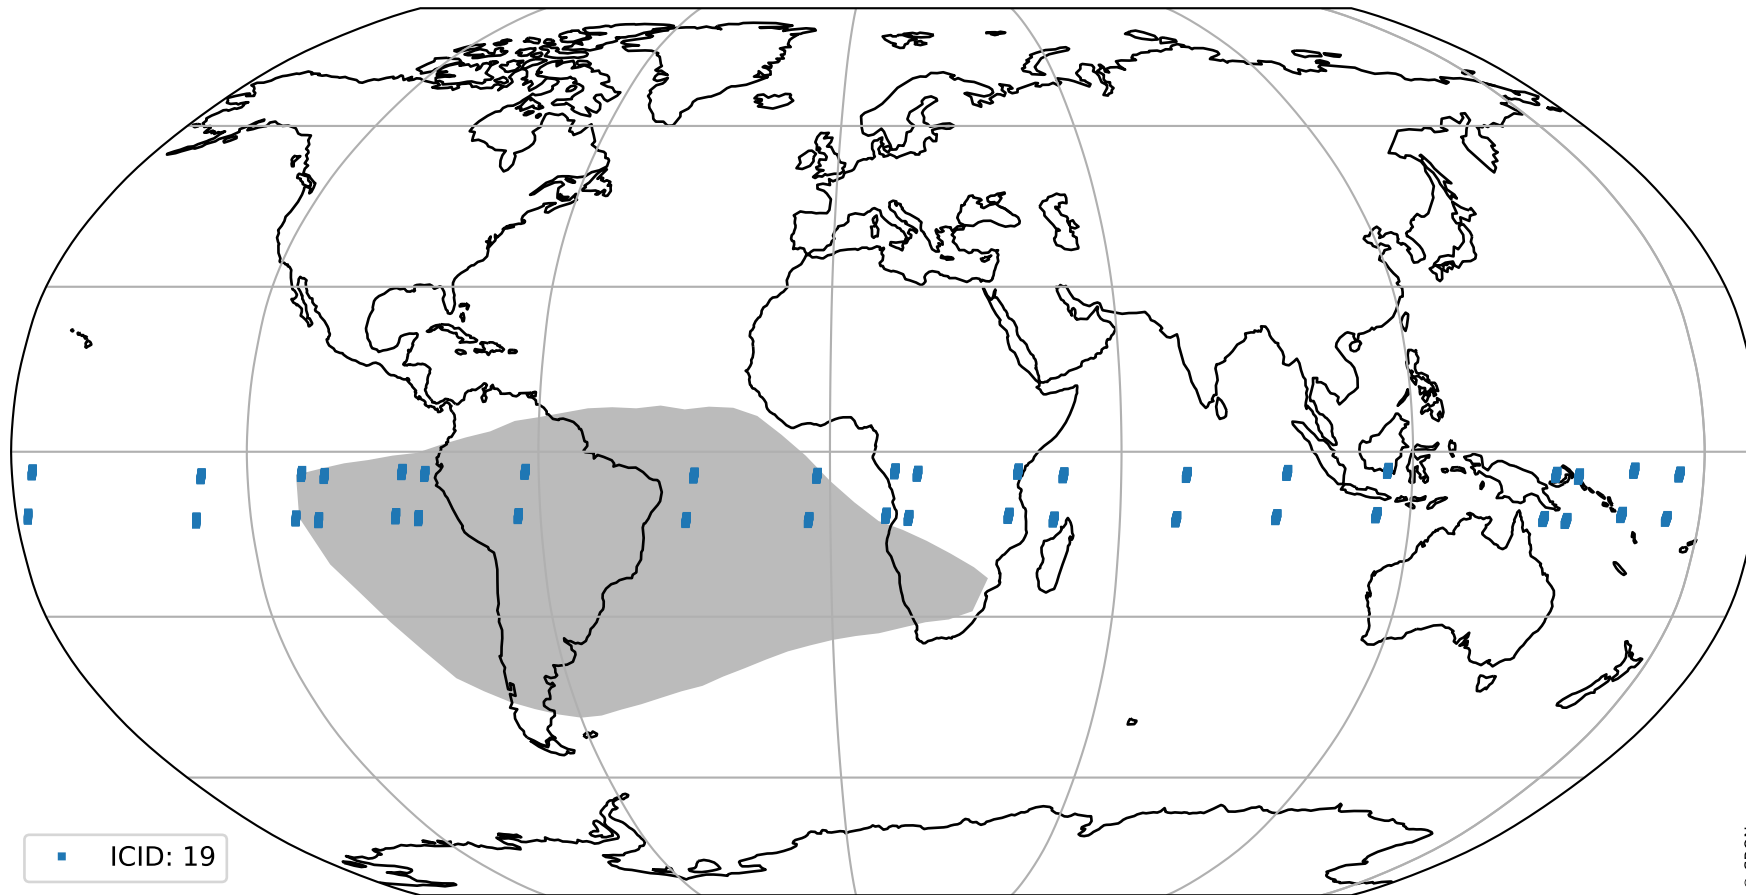

Tropomi SWIR pixel quality (official)

orbits : 20 in [18232, 18277]
coverage : 2021-04-20 / 2021-04-23
to good : 362
good to bad : 1579
to worst : 220
created : 2023-08-22T08:20:49

total quality compared with SWIR pixel-quality CKD

Tropomi SWIR pixel quality (official)

orbits : 20 in [18232, 18277]
coverage : 2021-04-20 / 2021-04-23
created : 2023-08-22T08:20:49

Histograms of pixel-quality

Tropomi SWIR pixel quality (official) ground-tracks of Sentinel-5P

orbits : 20 in [18232, 18277]
coverage : 2021-04-20 / 2021-04-23
created : 2023-08-22T08:20:50

■ ICID: 19

Tropomi SWIR pixel quality (official)

orbits : [2827, 18277]
coverage : 2018-04-30 / 2021-04-23
created : 2023-08-22T08:20:50