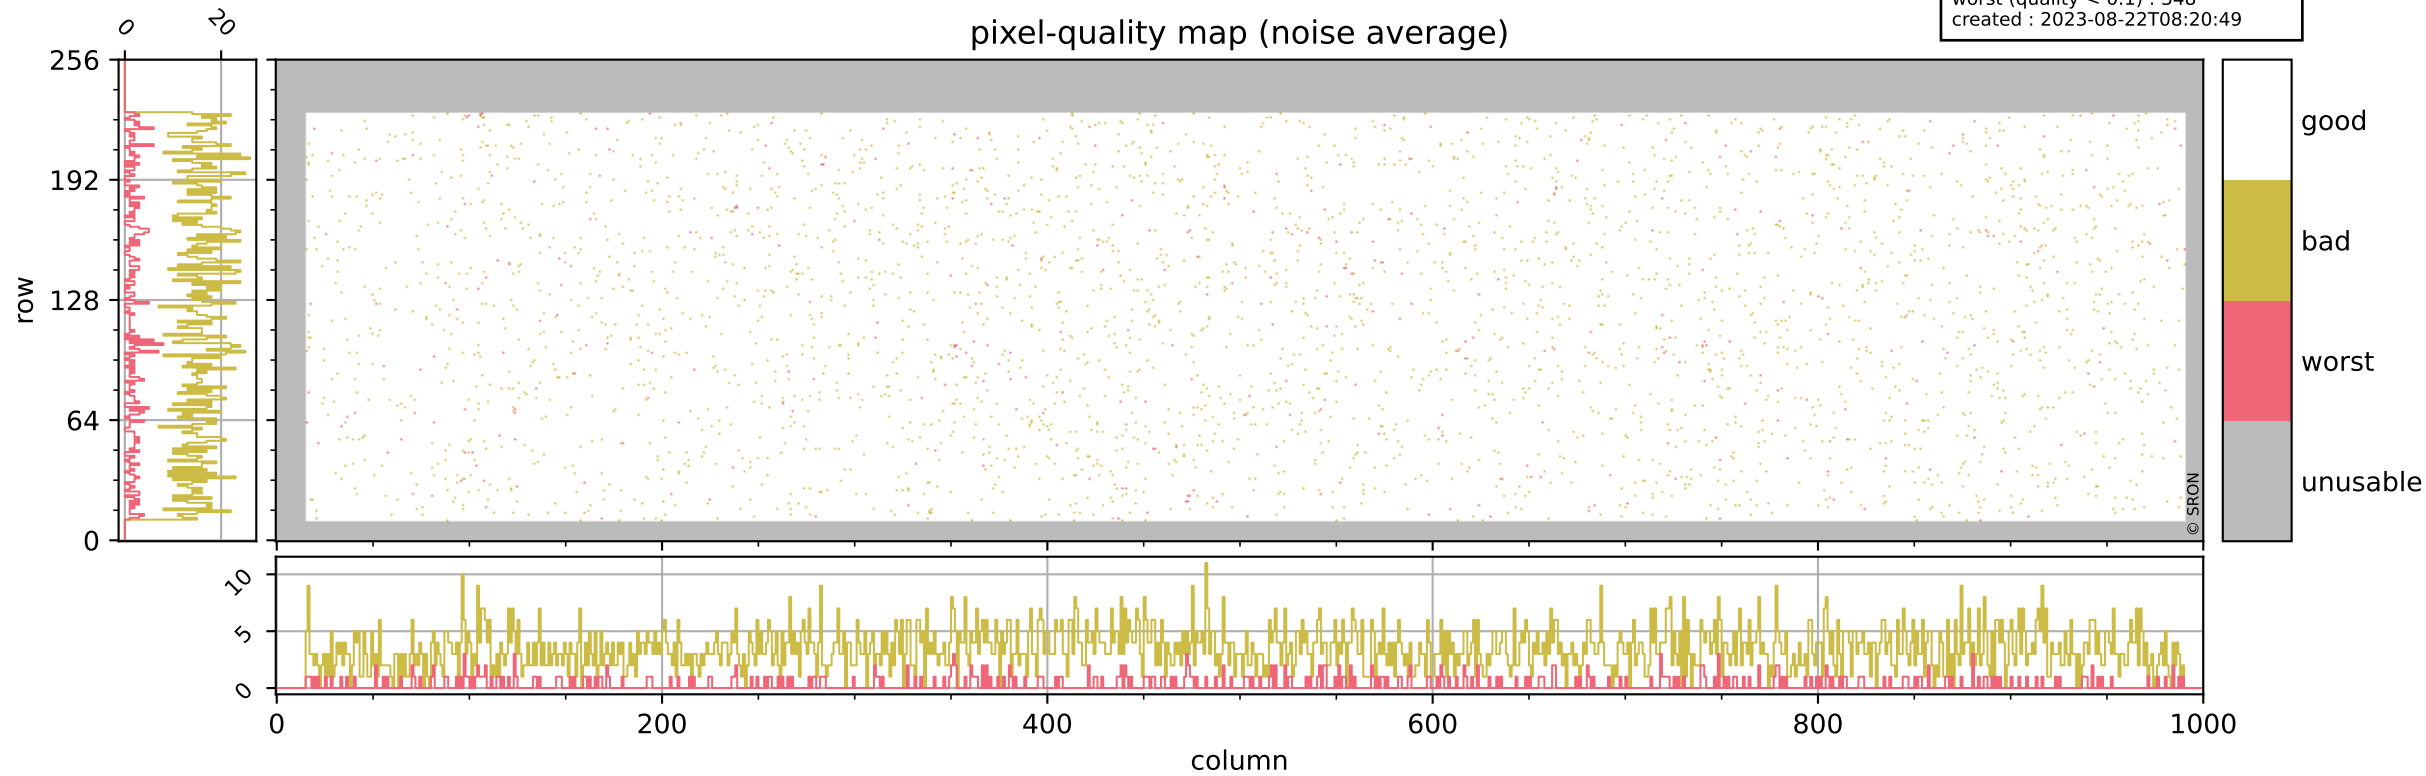

Tropomi SWIR pixel quality (official)

orbits : 20 in [18232, 18277]
coverage : 2021-04-20 / 2021-04-23
bad (quality < 0.8) : 297
worst (quality < 0.1) : 113
created : 2023-08-22T08:20:48

pixel-quality map (dark)

Tropomi SWIR pixel quality (official)

orbits : 20 in [18232, 18277]
coverage : 2021-04-20 / 2021-04-23
bad (quality < 0.8) : 3434
worst (quality < 0.1) : 348
created : 2023-08-22T08:20:49

pixel-quality map (noise average)

Tropomi SWIR pixel quality (official)

orbits : 20 in [18232, 18277]
coverage : 2021-04-20 / 2021-04-23
to good : 362
good to bad : 1579
to worst : 220
created : 2023-08-22T08:20:49

total quality compared with SWIR pixel-quality CKD

Tropomi SWIR pixel quality (official)

orbits : 20 in [18232, 18277]
coverage : 2021-04-20 / 2021-04-23
created : 2023-08-22T08:20:49

Histograms of pixel-quality

Tropomi SWIR pixel quality (official) ground-tracks of Sentinel-5P