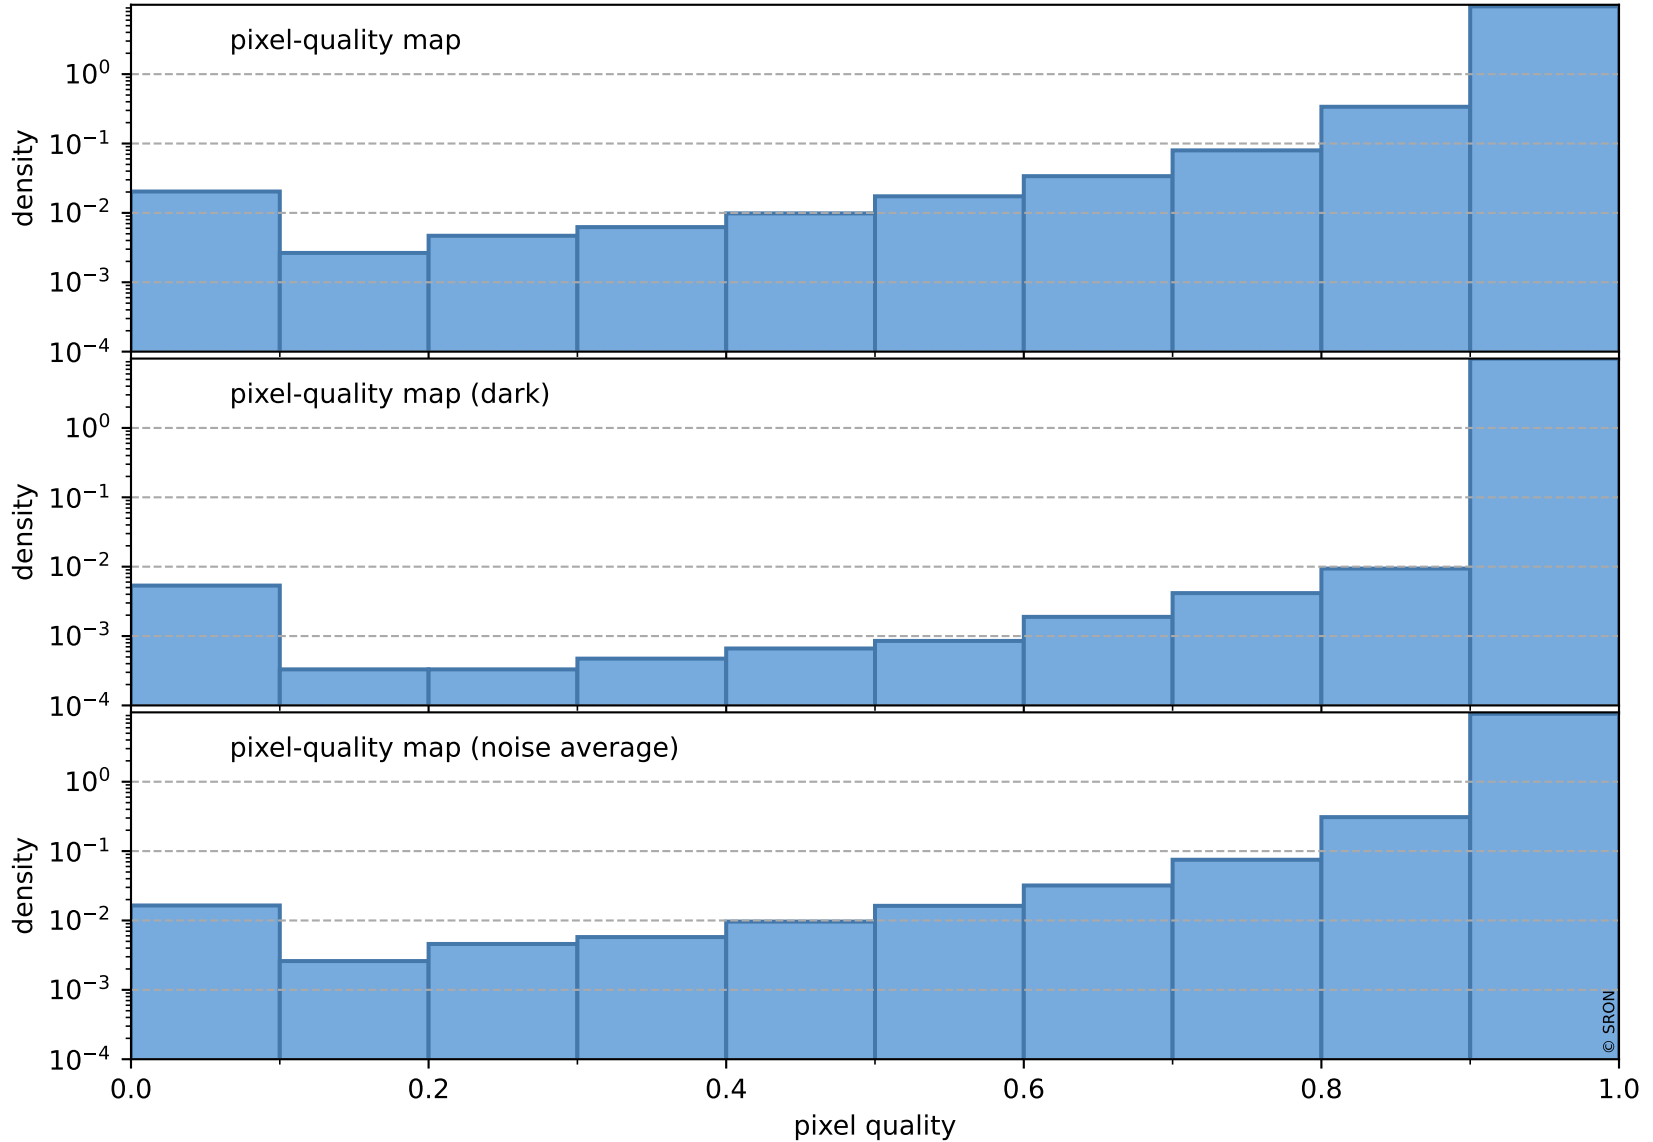

Tropomi SWIR pixel quality (official)

orbits : 20 in [18232, 18277]
coverage : 2021-04-20 / 2021-04-23
to good : 362
good to bad : 1579
to worst : 220
created : 2023-08-22T08:20:49

total quality compared with SWIR pixel-quality CKD

Tropomi SWIR pixel quality (official)

orbits : 20 in [18232, 18277]
coverage : 2021-04-20 / 2021-04-23
created : 2023-08-22T08:20:49

Histograms of pixel-quality

Tropomi SWIR pixel quality (official) ground-tracks of Sentinel-5P