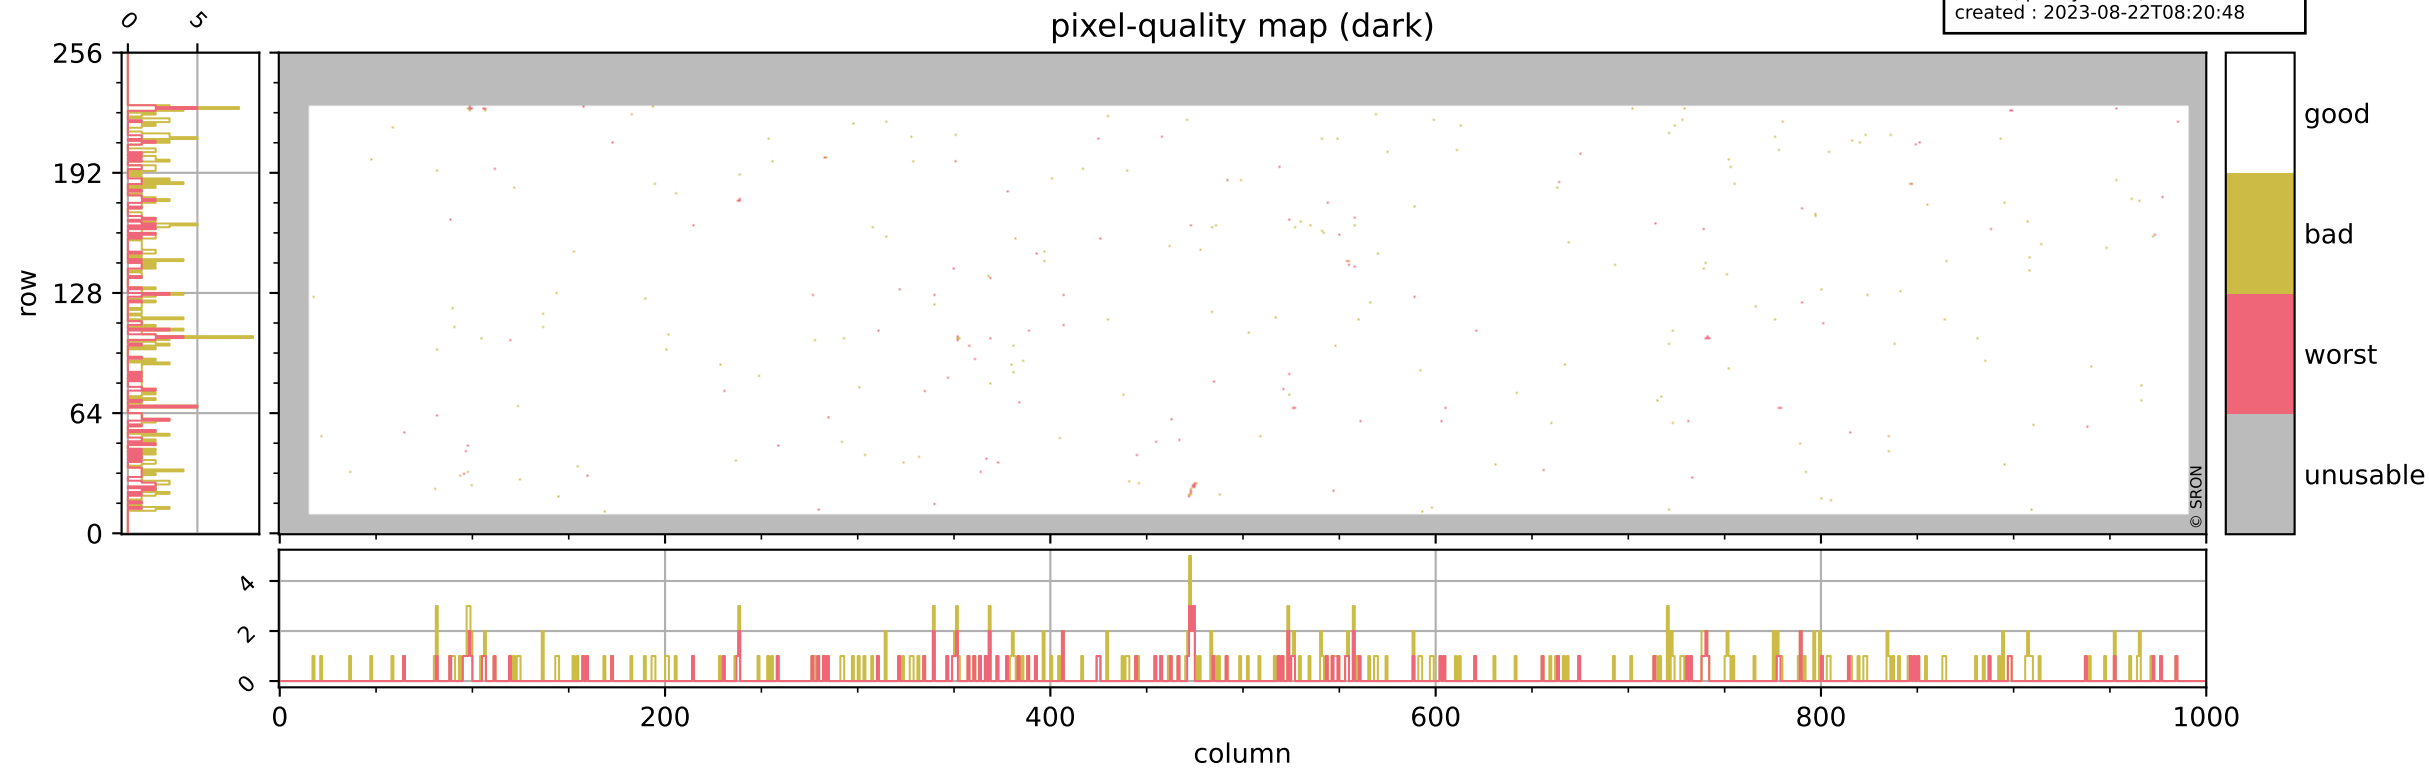

Tropomi SWIR pixel quality (official)

orbits : 20 in [18232, 18277]
coverage : 2021-04-20 / 2021-04-23
bad (quality < 0.8) : 3693
worst (quality < 0.1) : 430
created : 2023-08-22T08:20:48

pixel-quality map

Tropomi SWIR pixel quality (official)

orbits : 20 in [18232, 18277]
coverage : 2021-04-20 / 2021-04-23
bad (quality < 0.8) : 297
worst (quality < 0.1) : 113
created : 2023-08-22T08:20:48

pixel-quality map (dark)

Tropomi SWIR pixel quality (official)

orbits : 20 in [18232, 18277]
coverage : 2021-04-20 / 2021-04-23
bad (quality < 0.8) : 3434
worst (quality < 0.1) : 348
created : 2023-08-22T08:20:49

pixel-quality map (noise average)

Tropomi SWIR pixel quality (official)

orbits : 20 in [18232, 18277]
coverage : 2021-04-20 / 2021-04-23
to good : 362
good to bad : 1579
to worst : 220
created : 2023-08-22T08:20:49

total quality compared with SWIR pixel-quality CKD