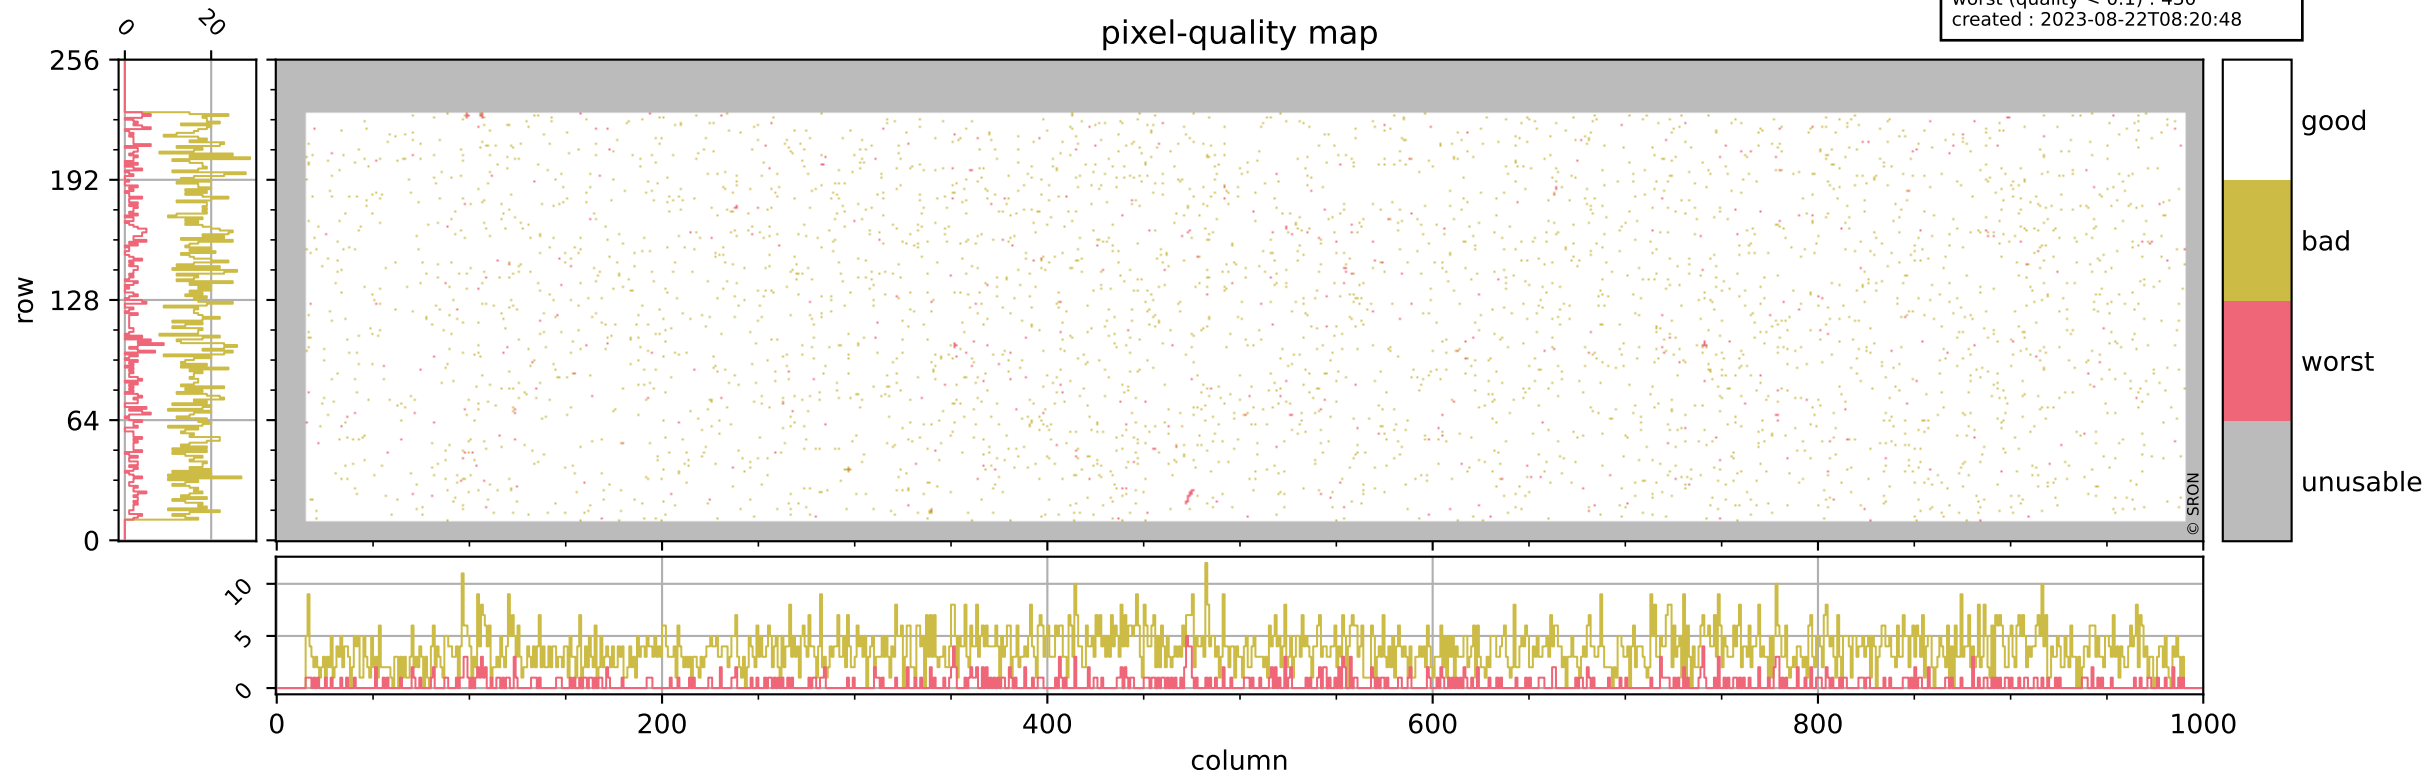

Tropomi SWIR pixel quality (official)

orbits : 20 in [18232, 18277]
coverage : 2021-04-20 / 2021-04-23
bad (quality < 0.8) : 3693
worst (quality < 0.1) : 430
created : 2023-08-22T08:20:48

pixel-quality map

Tropomi SWIR pixel quality (official)

orbits : 20 in [18232, 18277]
coverage : 2021-04-20 / 2021-04-23
bad (quality < 0.8) : 297
worst (quality < 0.1) : 113
created : 2023-08-22T08:20:48

pixel-quality map (dark)

Tropomi SWIR pixel quality (official)

orbits : 20 in [18232, 18277]
coverage : 2021-04-20 / 2021-04-23
bad (quality < 0.8) : 3434
worst (quality < 0.1) : 348
created : 2023-08-22T08:20:49

pixel-quality map (noise average)

Tropomi SWIR pixel quality (official)

orbits : 20 in [18232, 18277]
coverage : 2021-04-20 / 2021-04-23
created : 2023-08-22T08:20:49

Histograms of pixel-quality

Tropomi SWIR pixel quality (official) ground-tracks of Sentinel-5P