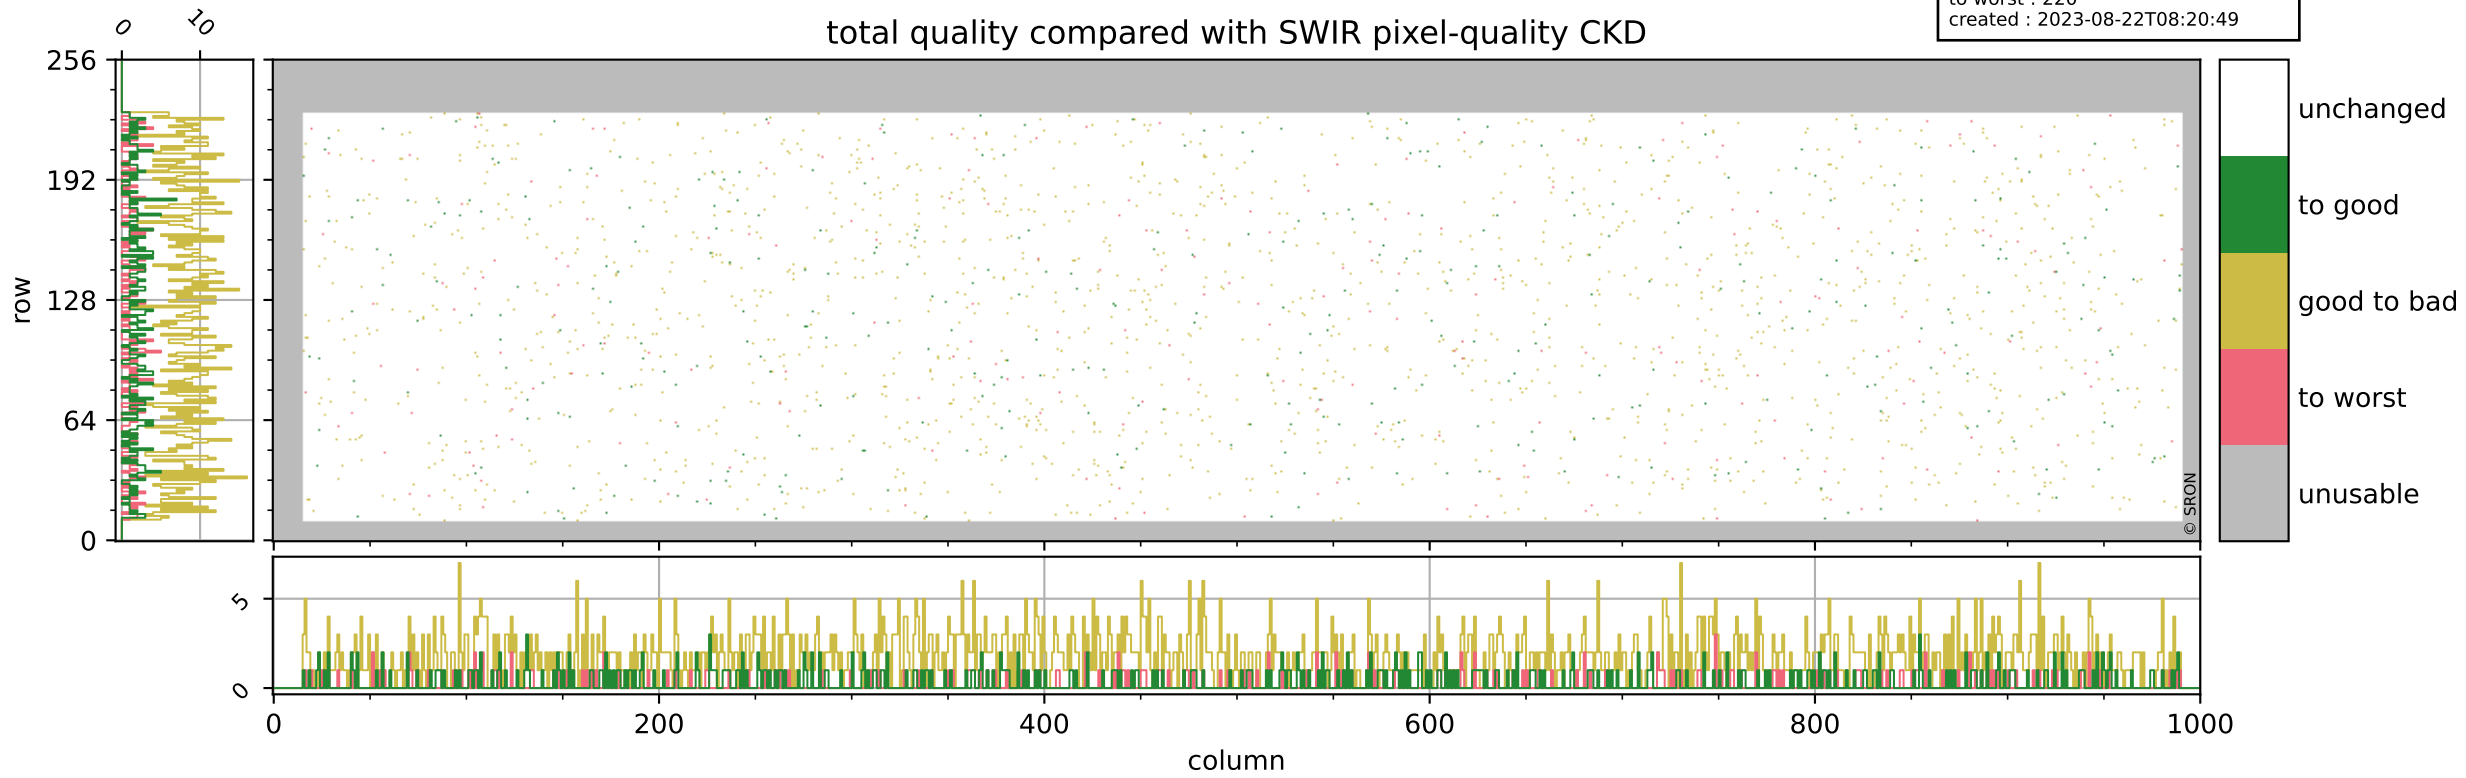

Tropomi SWIR pixel quality (official)

orbits : 20 in [18232, 18277]
coverage : 2021-04-20 / 2021-04-23
bad (quality < 0.8) : 297
worst (quality < 0.1) : 113
created : 2023-08-22T08:20:48

pixel-quality map (dark)

Tropomi SWIR pixel quality (official)

orbits : 20 in [18232, 18277]
coverage : 2021-04-20 / 2021-04-23
bad (quality < 0.8) : 3434
worst (quality < 0.1) : 348
created : 2023-08-22T08:20:49

pixel-quality map (noise average)

Tropomi SWIR pixel quality (official)

orbits : 20 in [18232, 18277]
coverage : 2021-04-20 / 2021-04-23
to good : 362
good to bad : 1579
to worst : 220
created : 2023-08-22T08:20:49

total quality compared with SWIR pixel-quality CKD

Tropomi SWIR pixel quality (official)

orbits : 20 in [18232, 18277]
coverage : 2021-04-20 / 2021-04-23
created : 2023-08-22T08:20:49

Histograms of pixel-quality

Tropomi SWIR pixel quality (official) ground-tracks of Sentinel-5P