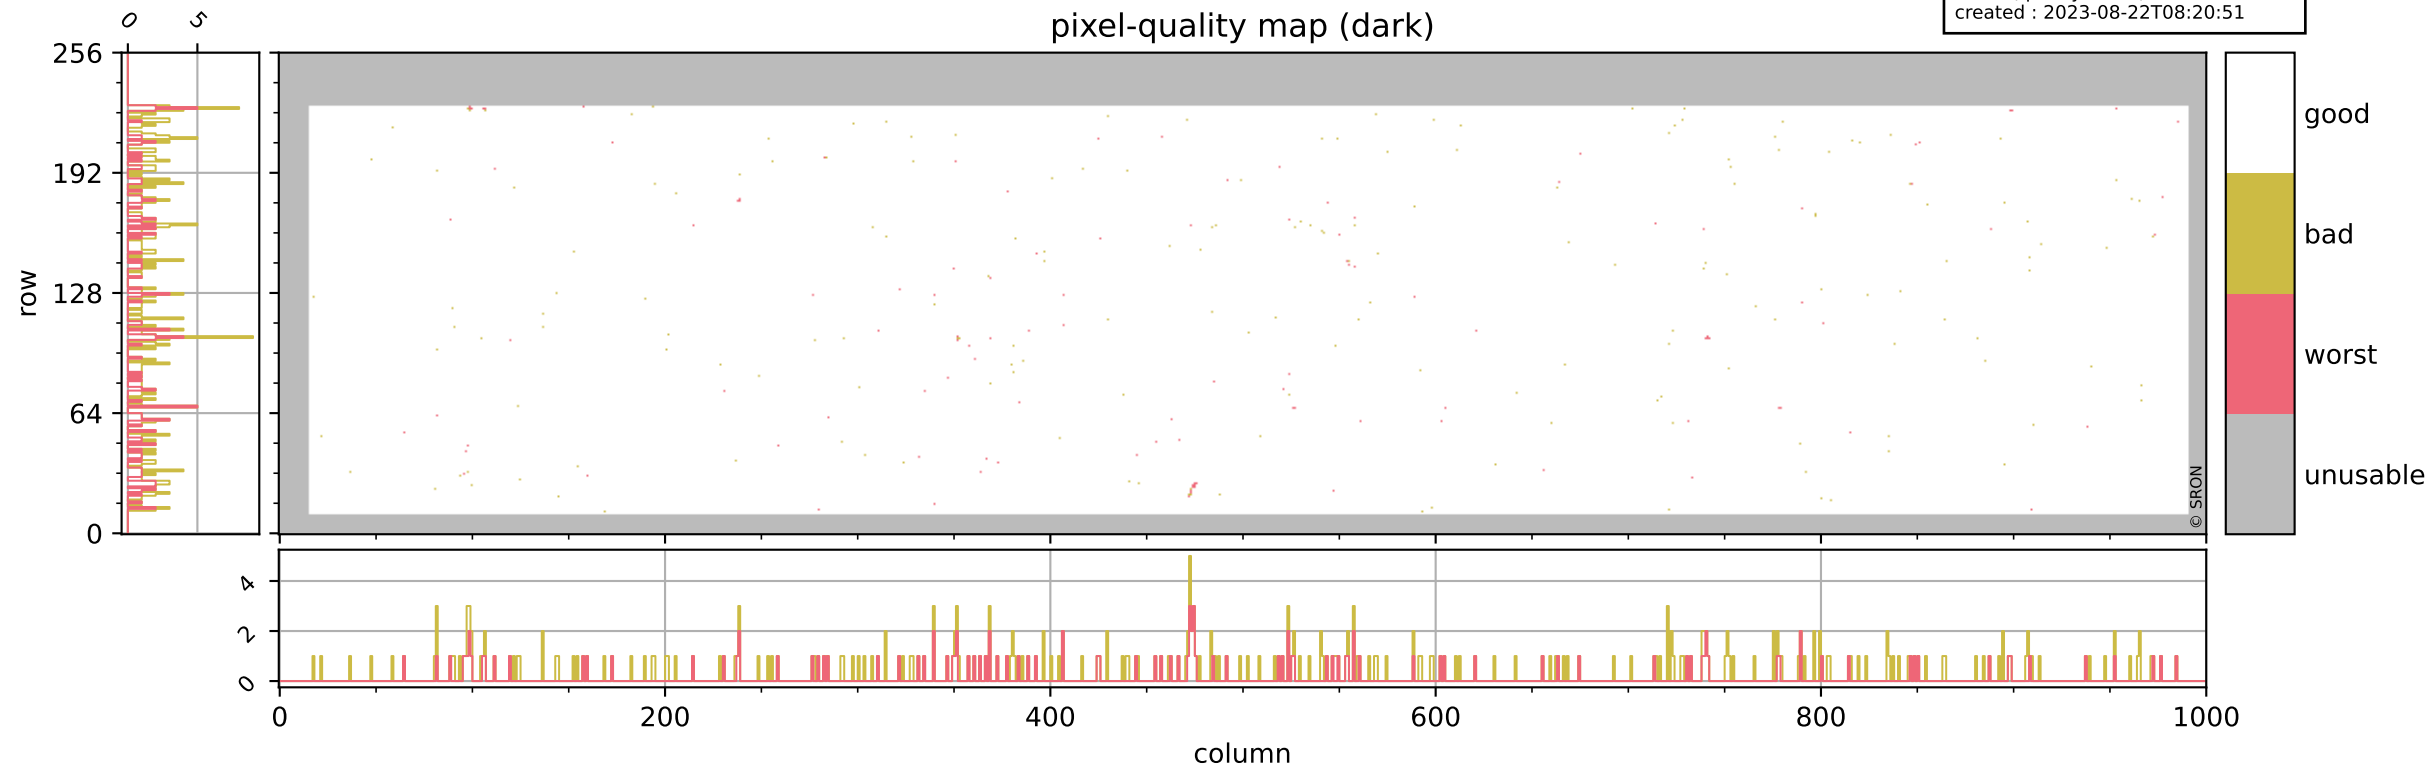

Tropomi SWIR pixel quality (official)

orbits : 19 in [18247, 18292]
coverage : 2021-04-21 / 2021-04-24
bad (quality < 0.8) : 3719
worst (quality < 0.1) : 433
created : 2023-08-22T08:20:51

pixel-quality map

Tropomi SWIR pixel quality (official)

orbits : 19 in [18247, 18292]
coverage : 2021-04-21 / 2021-04-24
bad (quality < 0.8) : 296
worst (quality < 0.1) : 116
created : 2023-08-22T08:20:51

Tropomi SWIR pixel quality (official)

orbits : 19 in [18247, 18292]
coverage : 2021-04-21 / 2021-04-24
bad (quality < 0.8) : 3460
worst (quality < 0.1) : 352
created : 2023-08-22T08:20:51

pixel-quality map (noise average)

Tropomi SWIR pixel quality (official)

orbits : 19 in [18247, 18292]
coverage : 2021-04-21 / 2021-04-24
to good : 361
good to bad : 1600
to worst : 223
created : 2023-08-22T08:20:51

total quality compared with SWIR pixel-quality CKD

Tropomi SWIR pixel quality (official)