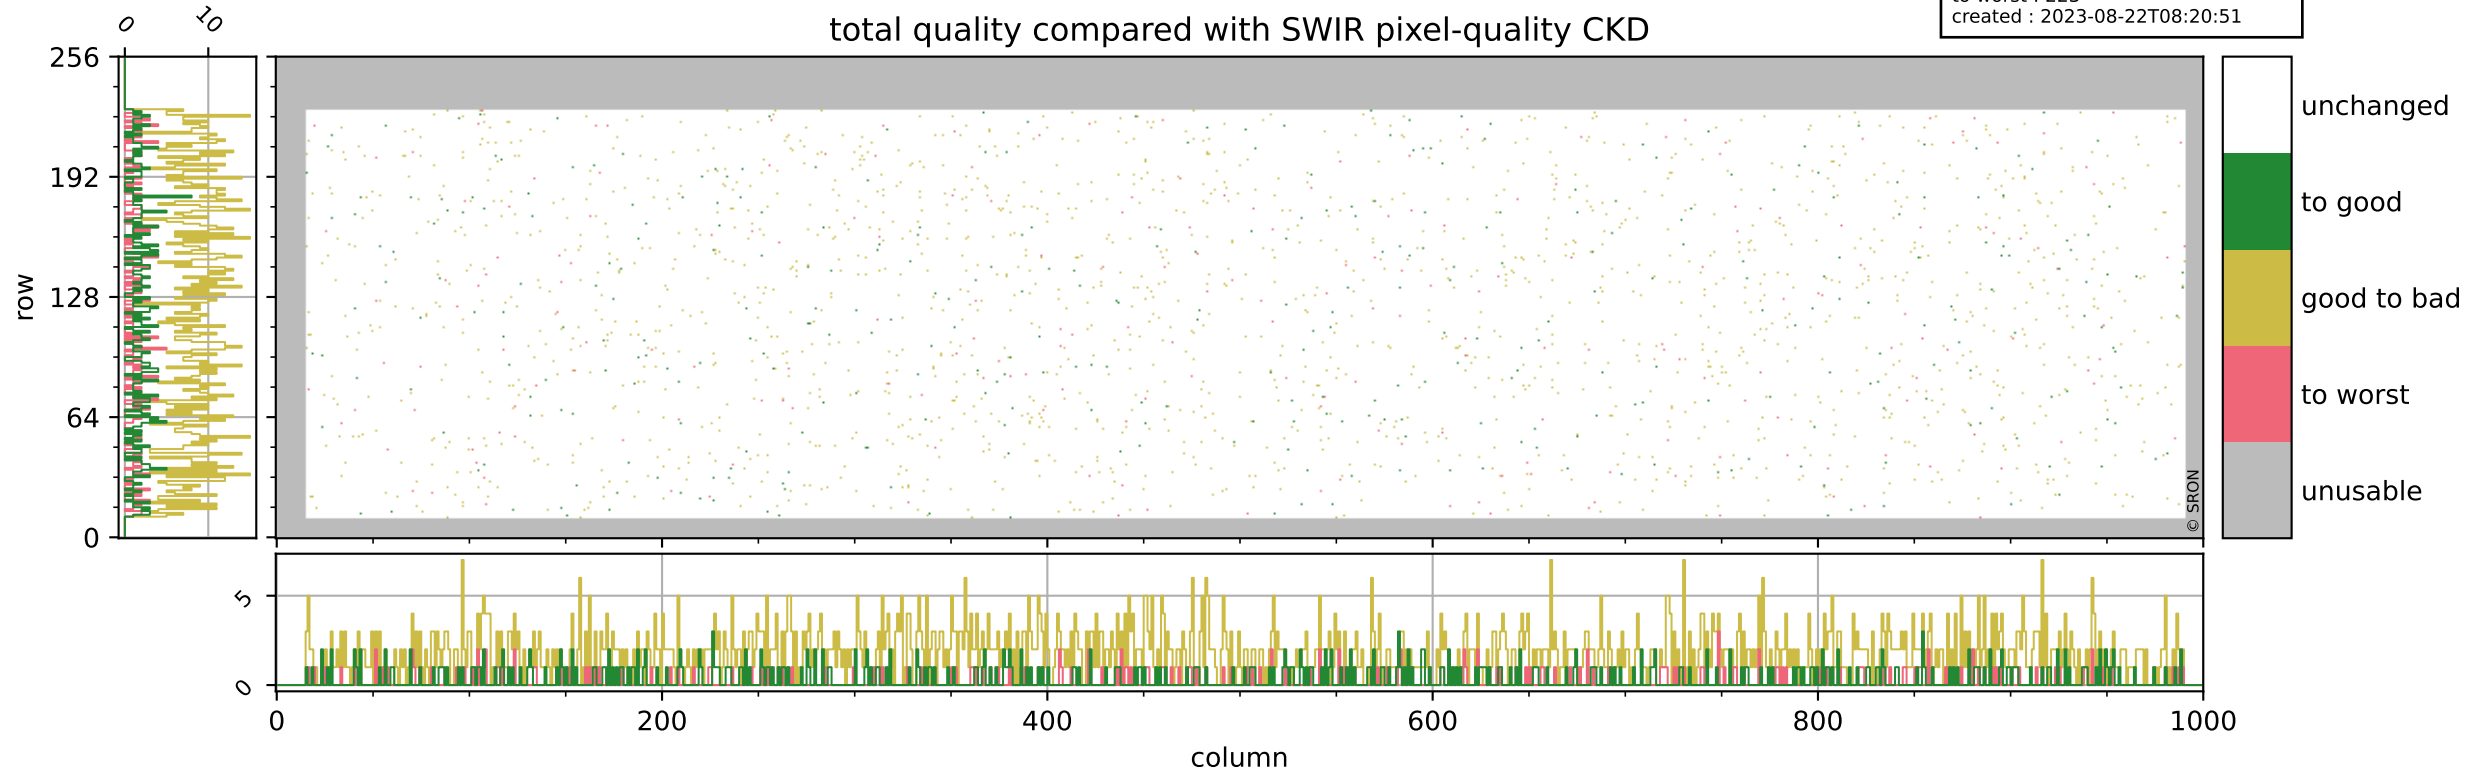

Tropomi SWIR pixel quality (official)

orbits : 19 in [18247, 18292]
coverage : 2021-04-21 / 2021-04-24
bad (quality < 0.8) : 296
worst (quality < 0.1) : 116
created : 2023-08-22T08:20:51

Tropomi SWIR pixel quality (official)

orbits : 19 in [18247, 18292]
coverage : 2021-04-21 / 2021-04-24
bad (quality < 0.8) : 3460
worst (quality < 0.1) : 352
created : 2023-08-22T08:20:51

pixel-quality map (noise average)

Tropomi SWIR pixel quality (official)

orbits : 19 in [18247, 18292]
coverage : 2021-04-21 / 2021-04-24
to good : 361
good to bad : 1600
to worst : 223
created : 2023-08-22T08:20:51

total quality compared with SWIR pixel-quality CKD

Tropomi SWIR pixel quality (official)

orbits : 19 in [18247, 18292]
coverage : 2021-04-21 / 2021-04-24
created : 2023-08-22T08:20:51

Histograms of pixel-quality

Tropomi SWIR pixel quality (official) ground-tracks of Sentinel-5P

orbits : 19 in [18247, 18292]
coverage : 2021-04-21 / 2021-04-24
created : 2023-08-22T08:20:52