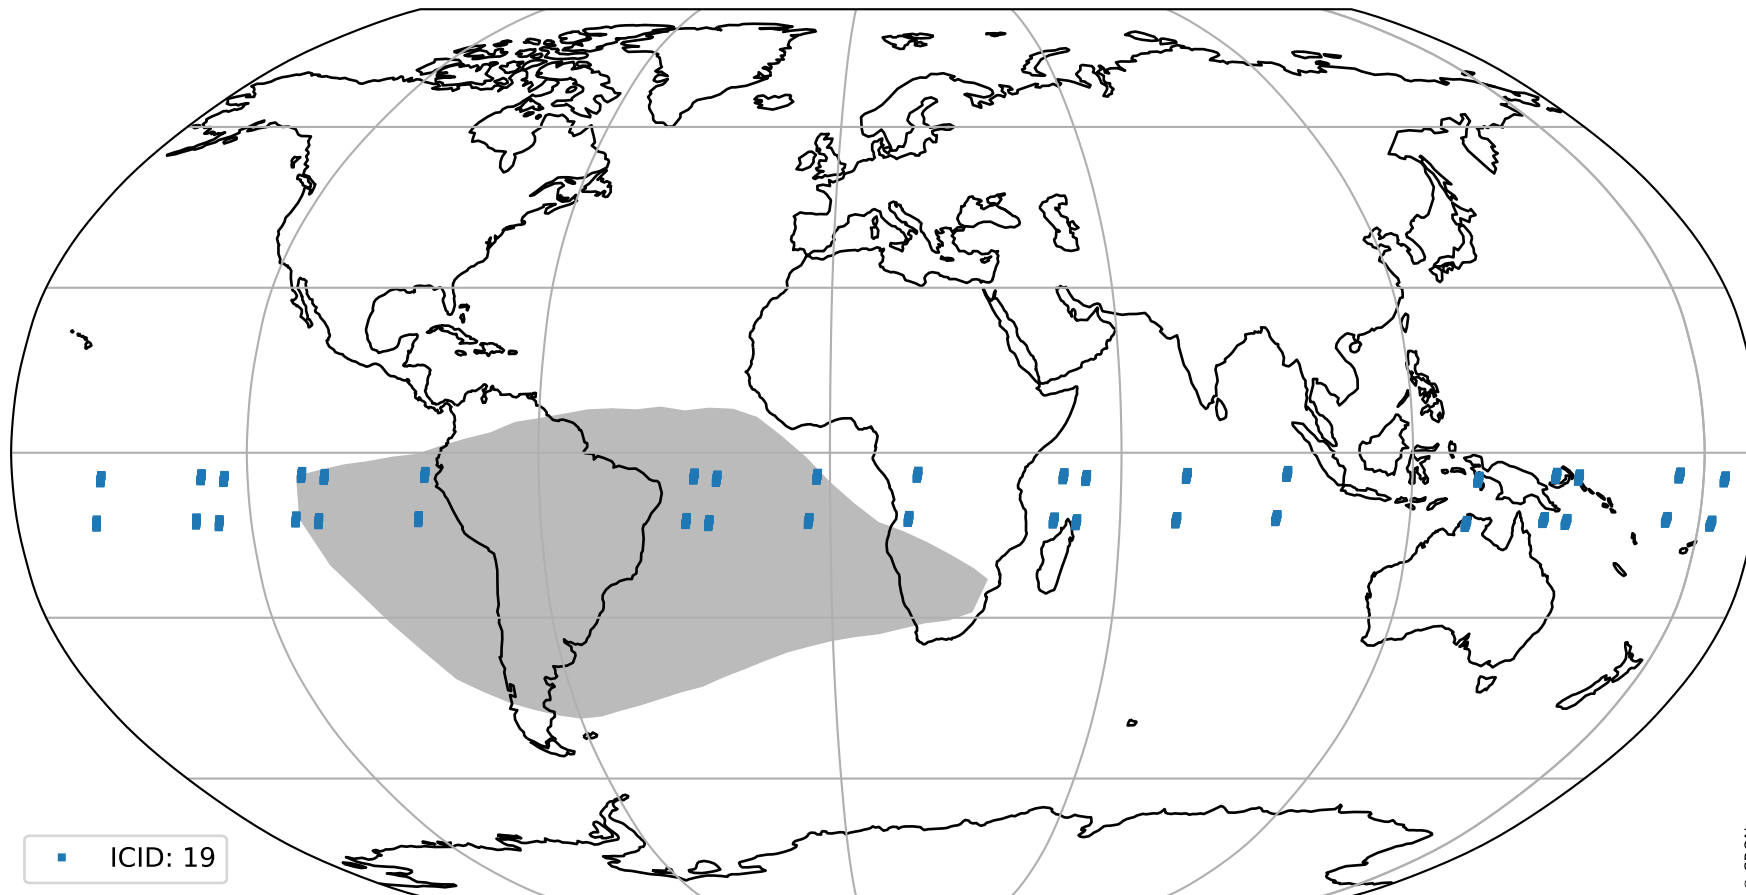

orbits : 19 in [18247, 18292]
coverage : 2021-04-21 / 2021-04-24
bad (quality < 0.8) : 3460
worst (quality < 0.1) : 352
created : 2023-08-22T08:20:51

pixel-quality map (noise average)

Tropomi SWIR pixel quality (official)

orbits : 19 in [18247, 18292]
coverage : 2021-04-21 / 2021-04-24
to good : 361
good to bad : 1600
to worst : 223
created : 2023-08-22T08:20:51

total quality compared with SWIR pixel-quality CKD

Tropomi SWIR pixel quality (official)

orbits : 19 in [18247, 18292]
coverage : 2021-04-21 / 2021-04-24
created : 2023-08-22T08:20:51

Histograms of pixel-quality

Tropomi SWIR pixel quality (official) ground-tracks of Sentinel-5P

orbits : 19 in [18247, 18292]
coverage : 2021-04-21 / 2021-04-24
created : 2023-08-22T08:20:52

Tropomi SWIR pixel quality (official)

orbits : [2827, 18292]
coverage : 2018-04-30 / 2021-04-24
created : 2023-08-22T08:20:52

trend of pixel quality & temperatures