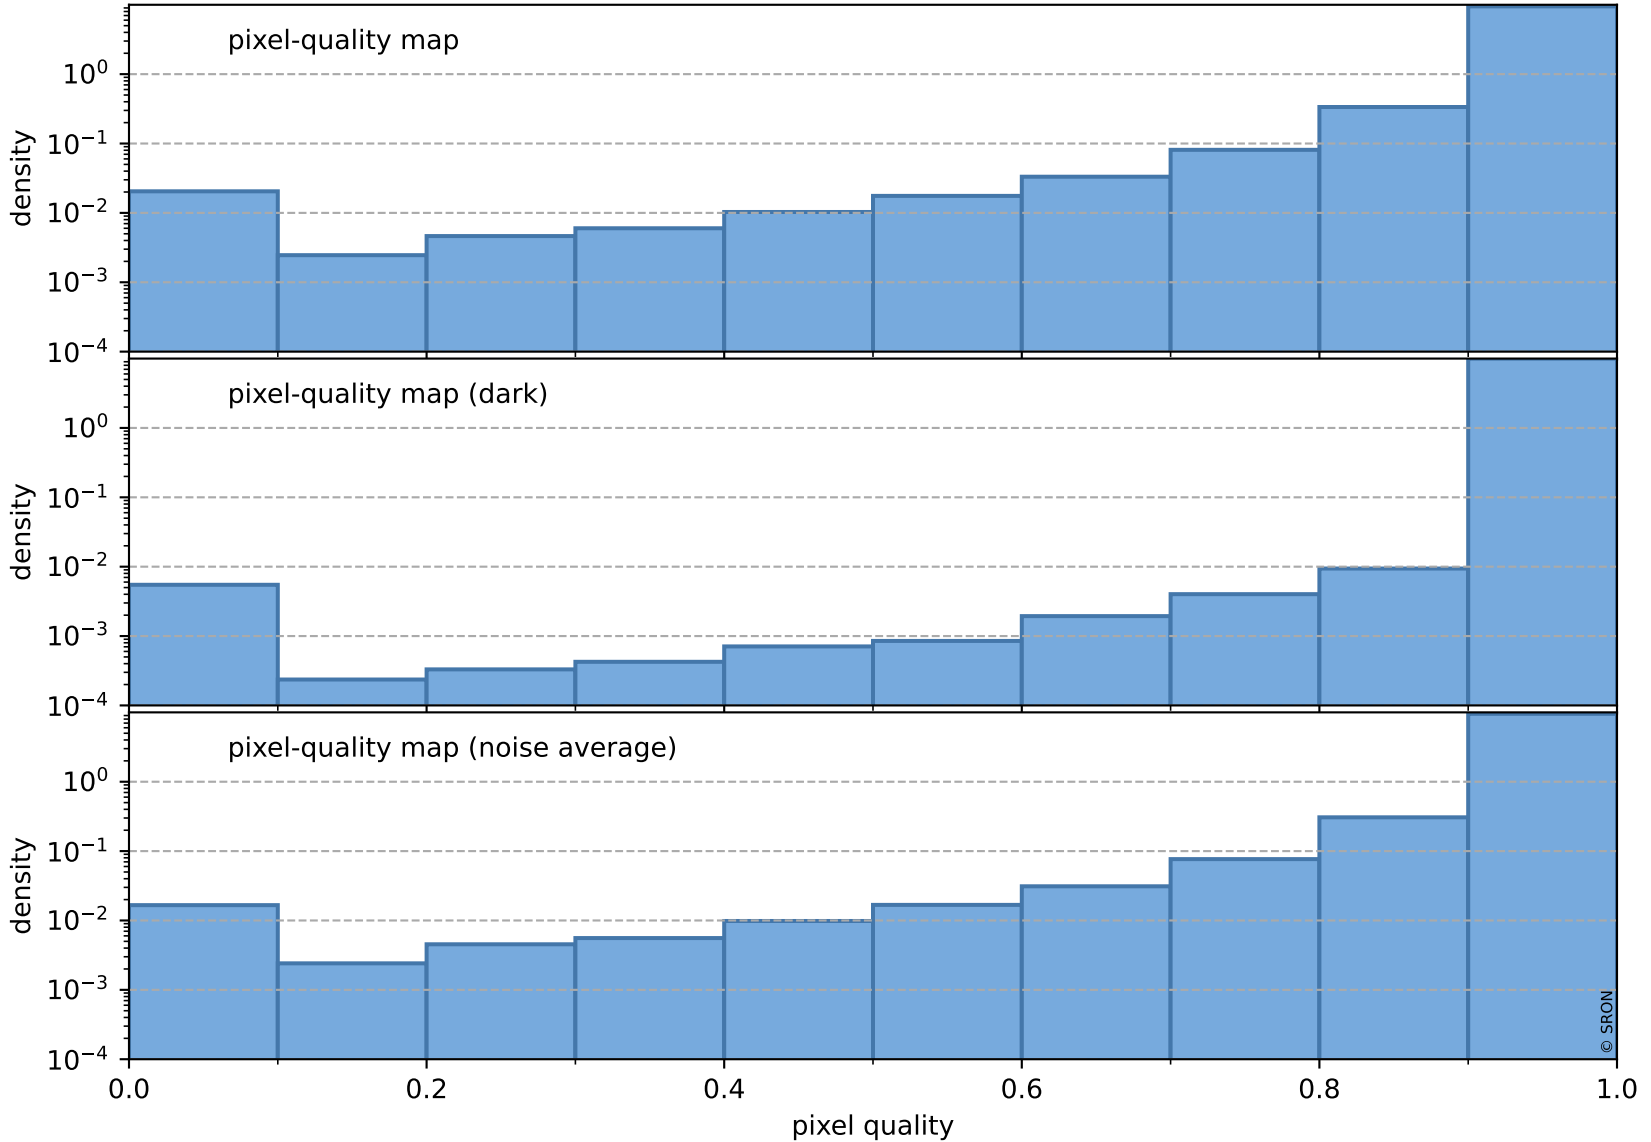

orbits : 19 in [18247, 18292]
coverage : 2021-04-21 / 2021-04-24
to good : 361
good to bad : 1600
to worst : 223
created : 2023-08-22T08:20:51

total quality compared with SWIR pixel-quality CKD

Tropomi SWIR pixel quality (official)

orbits : 19 in [18247, 18292]
coverage : 2021-04-21 / 2021-04-24
created : 2023-08-22T08:20:51

Histograms of pixel-quality

Tropomi SWIR pixel quality (official) ground-tracks of Sentinel-5P

orbits : 19 in [18247, 18292]
coverage : 2021-04-21 / 2021-04-24
created : 2023-08-22T08:20:52

Tropomi SWIR pixel quality (official)

orbits : [2827, 18292]
coverage : 2018-04-30 / 2021-04-24
created : 2023-08-22T08:20:52

trend of pixel quality & temperatures