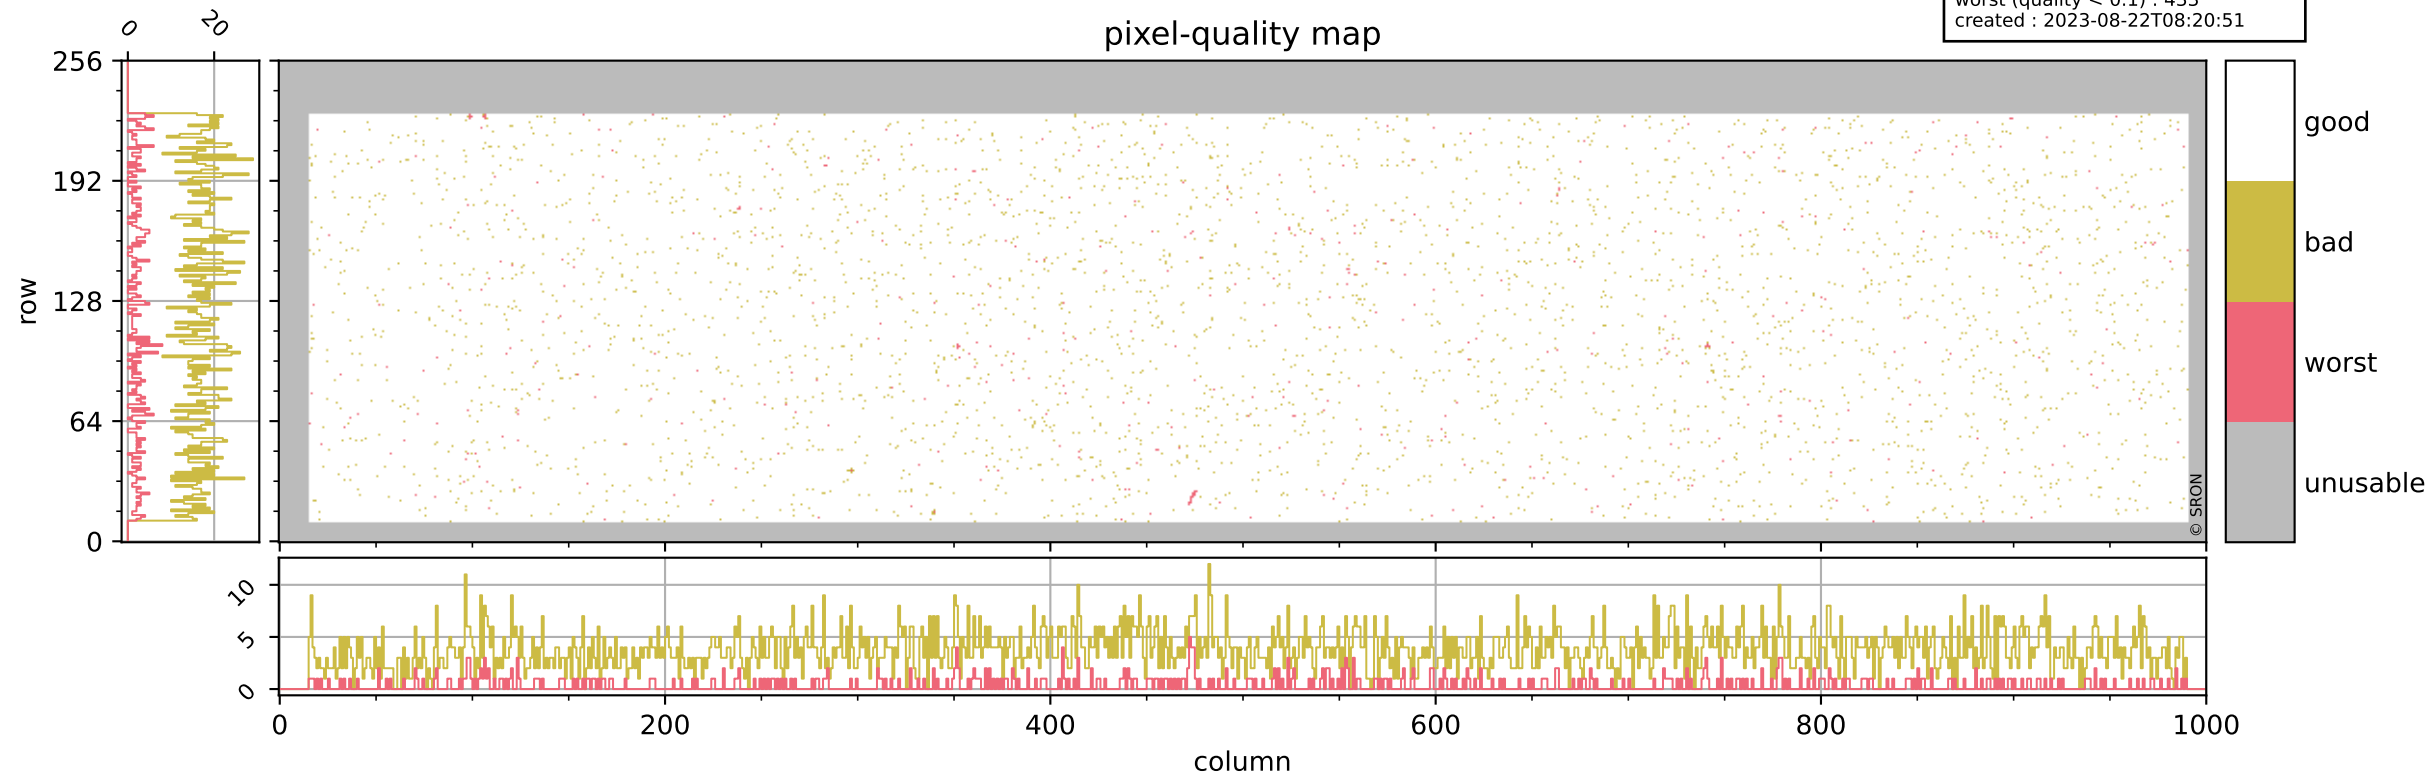

Tropomi SWIR pixel quality (official)

orbits : 19 in [18247, 18292]
coverage : 2021-04-21 / 2021-04-24
bad (quality < 0.8) : 3719
worst (quality < 0.1) : 433
created : 2023-08-22T08:20:51

pixel-quality map

Tropomi SWIR pixel quality (official)

orbits : 19 in [18247, 18292]
coverage : 2021-04-21 / 2021-04-24
bad (quality < 0.8) : 296
worst (quality < 0.1) : 116
created : 2023-08-22T08:20:51

Tropomi SWIR pixel quality (official)

orbits : 19 in [18247, 18292]
coverage : 2021-04-21 / 2021-04-24
bad (quality < 0.8) : 3460
worst (quality < 0.1) : 352
created : 2023-08-22T08:20:51

pixel-quality map (noise average)

Tropomi SWIR pixel quality (official)

orbits : 19 in [18247, 18292]
coverage : 2021-04-21 / 2021-04-24
created : 2023-08-22T08:20:51

Histograms of pixel-quality

Tropomi SWIR pixel quality (official) ground-tracks of Sentinel-5P

orbits : 19 in [18247, 18292]
coverage : 2021-04-21 / 2021-04-24
created : 2023-08-22T08:20:52