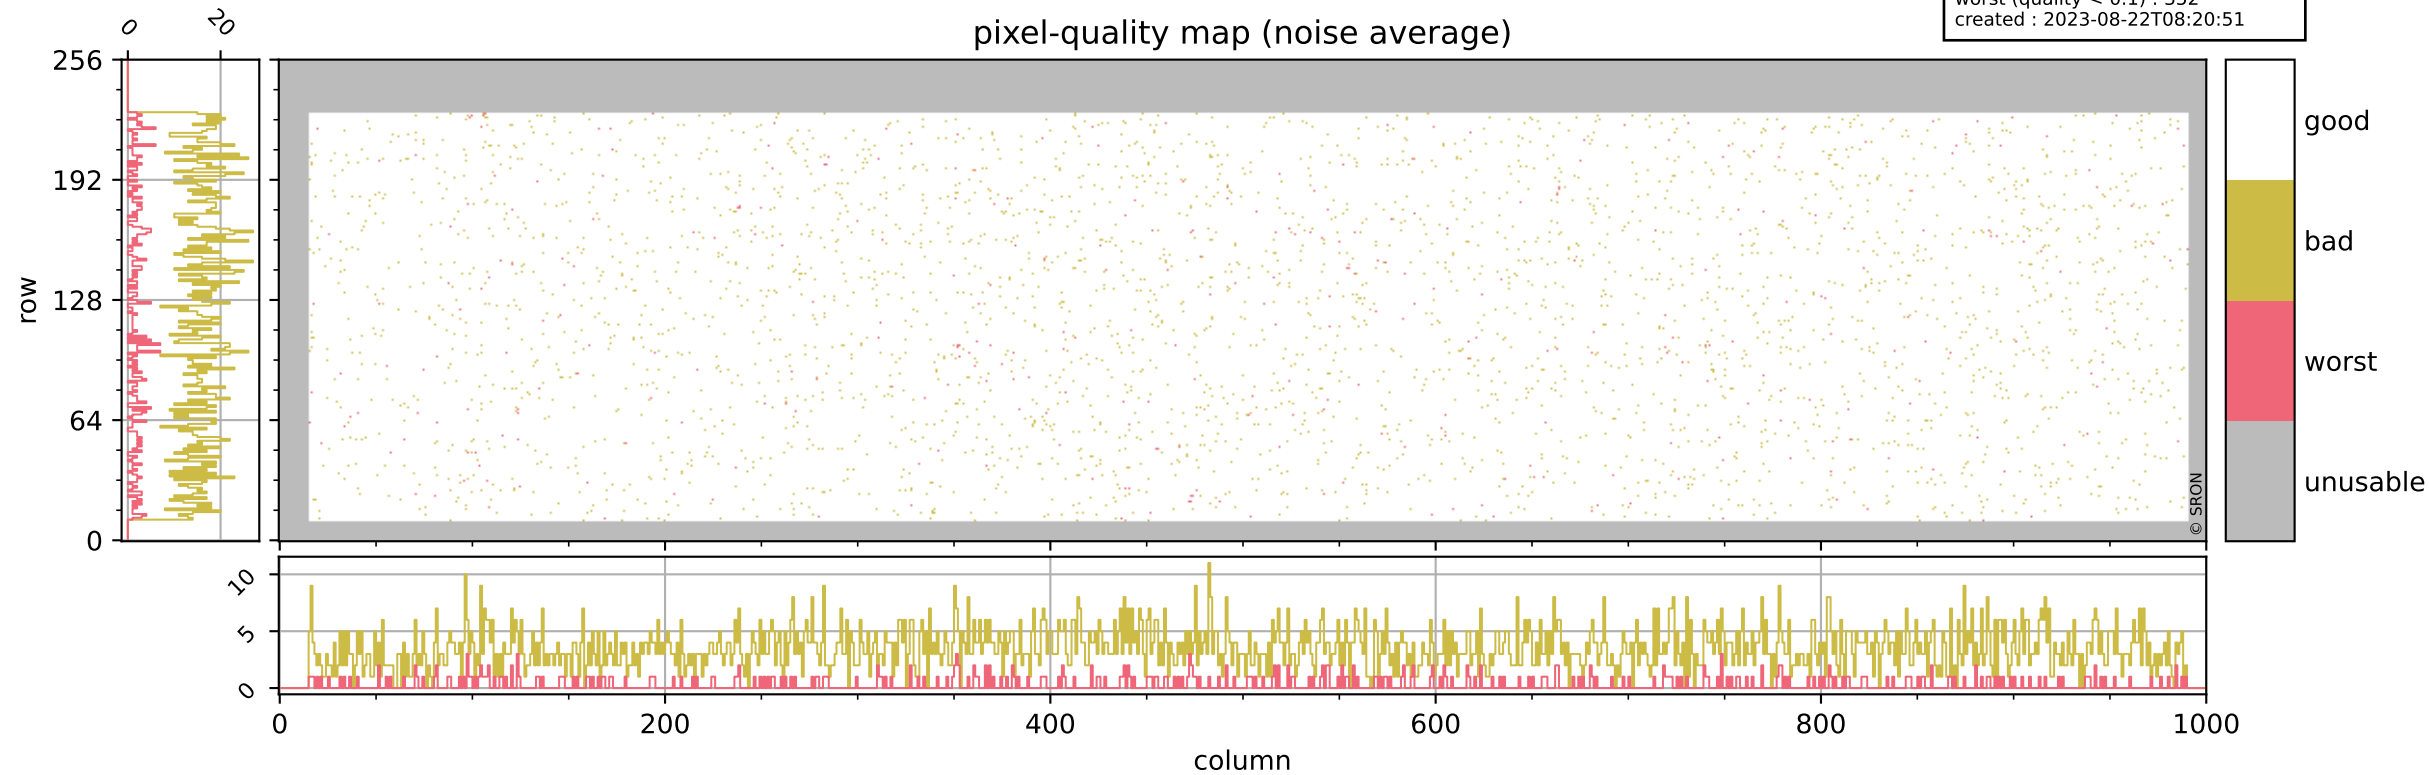

Tropomi SWIR pixel quality (official)

orbits : 19 in [18247, 18292]
coverage : 2021-04-21 / 2021-04-24
bad (quality < 0.8) : 296
worst (quality < 0.1) : 116
created : 2023-08-22T08:20:51

Tropomi SWIR pixel quality (official)

orbits : 19 in [18247, 18292]
coverage : 2021-04-21 / 2021-04-24
bad (quality < 0.8) : 3460
worst (quality < 0.1) : 352
created : 2023-08-22T08:20:51

pixel-quality map (noise average)

Tropomi SWIR pixel quality (official)

orbits : 19 in [18247, 18292]
coverage : 2021-04-21 / 2021-04-24
to good : 361
good to bad : 1600
to worst : 223
created : 2023-08-22T08:20:51

total quality compared with SWIR pixel-quality CKD

Tropomi SWIR pixel quality (official)

orbits : 19 in [18247, 18292]
coverage : 2021-04-21 / 2021-04-24
created : 2023-08-22T08:20:51

Histograms of pixel-quality

Tropomi SWIR pixel quality (official) ground-tracks of Sentinel-5P

orbits : 19 in [18247, 18292]
coverage : 2021-04-21 / 2021-04-24
created : 2023-08-22T08:20:52