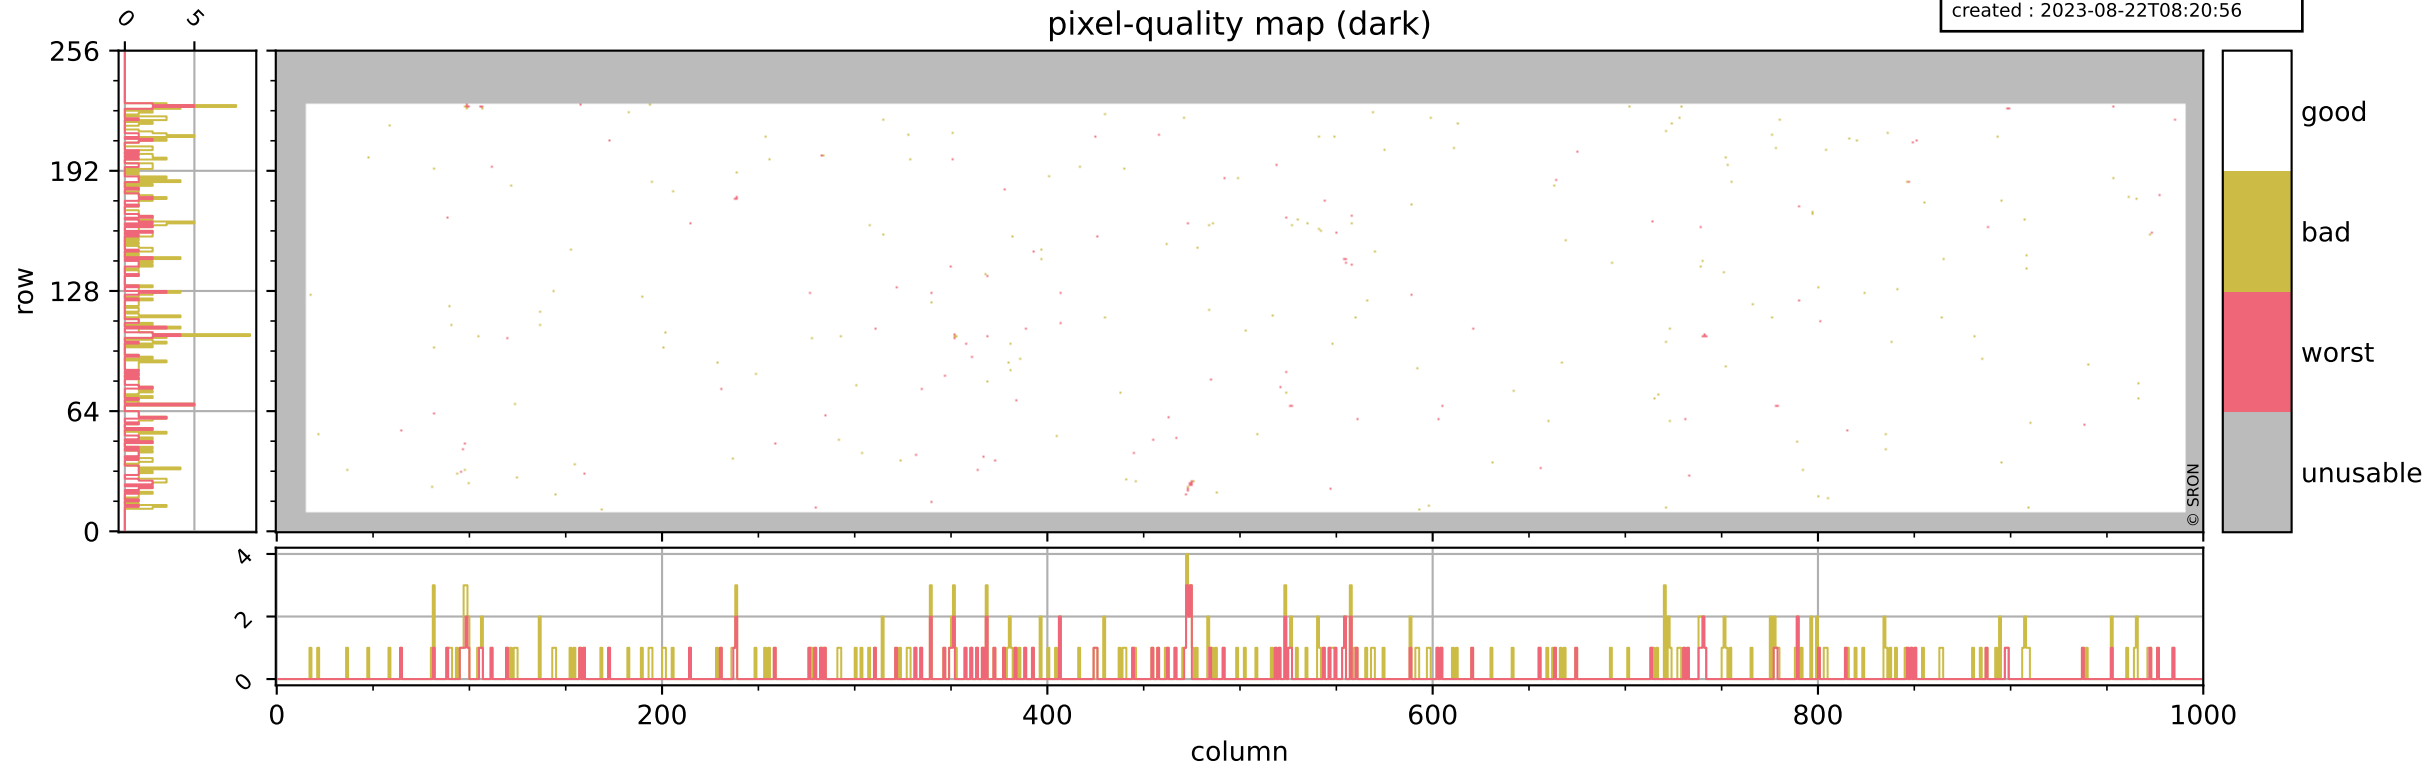

Tropomi SWIR pixel quality (official)

orbits : 19 in [18277, 18322]
coverage : 2021-04-23 / 2021-04-26
bad (quality < 0.8) : 3738
worst (quality < 0.1) : 460
created : 2023-08-22T08:20:55

pixel-quality map

Tropomi SWIR pixel quality (official)

orbits : 19 in [18277, 18322]
coverage : 2021-04-23 / 2021-04-26
bad (quality < 0.8) : 291
worst (quality < 0.1) : 115
created : 2023-08-22T08:20:56

pixel-quality map (dark)

Tropomi SWIR pixel quality (official)

orbits : 19 in [18277, 18322]
coverage : 2021-04-23 / 2021-04-26
bad (quality < 0.8) : 3478
worst (quality < 0.1) : 382
created : 2023-08-22T08:20:56

pixel-quality map (noise average)

Tropomi SWIR pixel quality (official)

orbits : 19 in [18277, 18322]
coverage : 2021-04-23 / 2021-04-26
created : 2023-08-22T08:20:56

Histograms of pixel-quality

Tropomi SWIR pixel quality (official) ground-tracks of Sentinel-5P