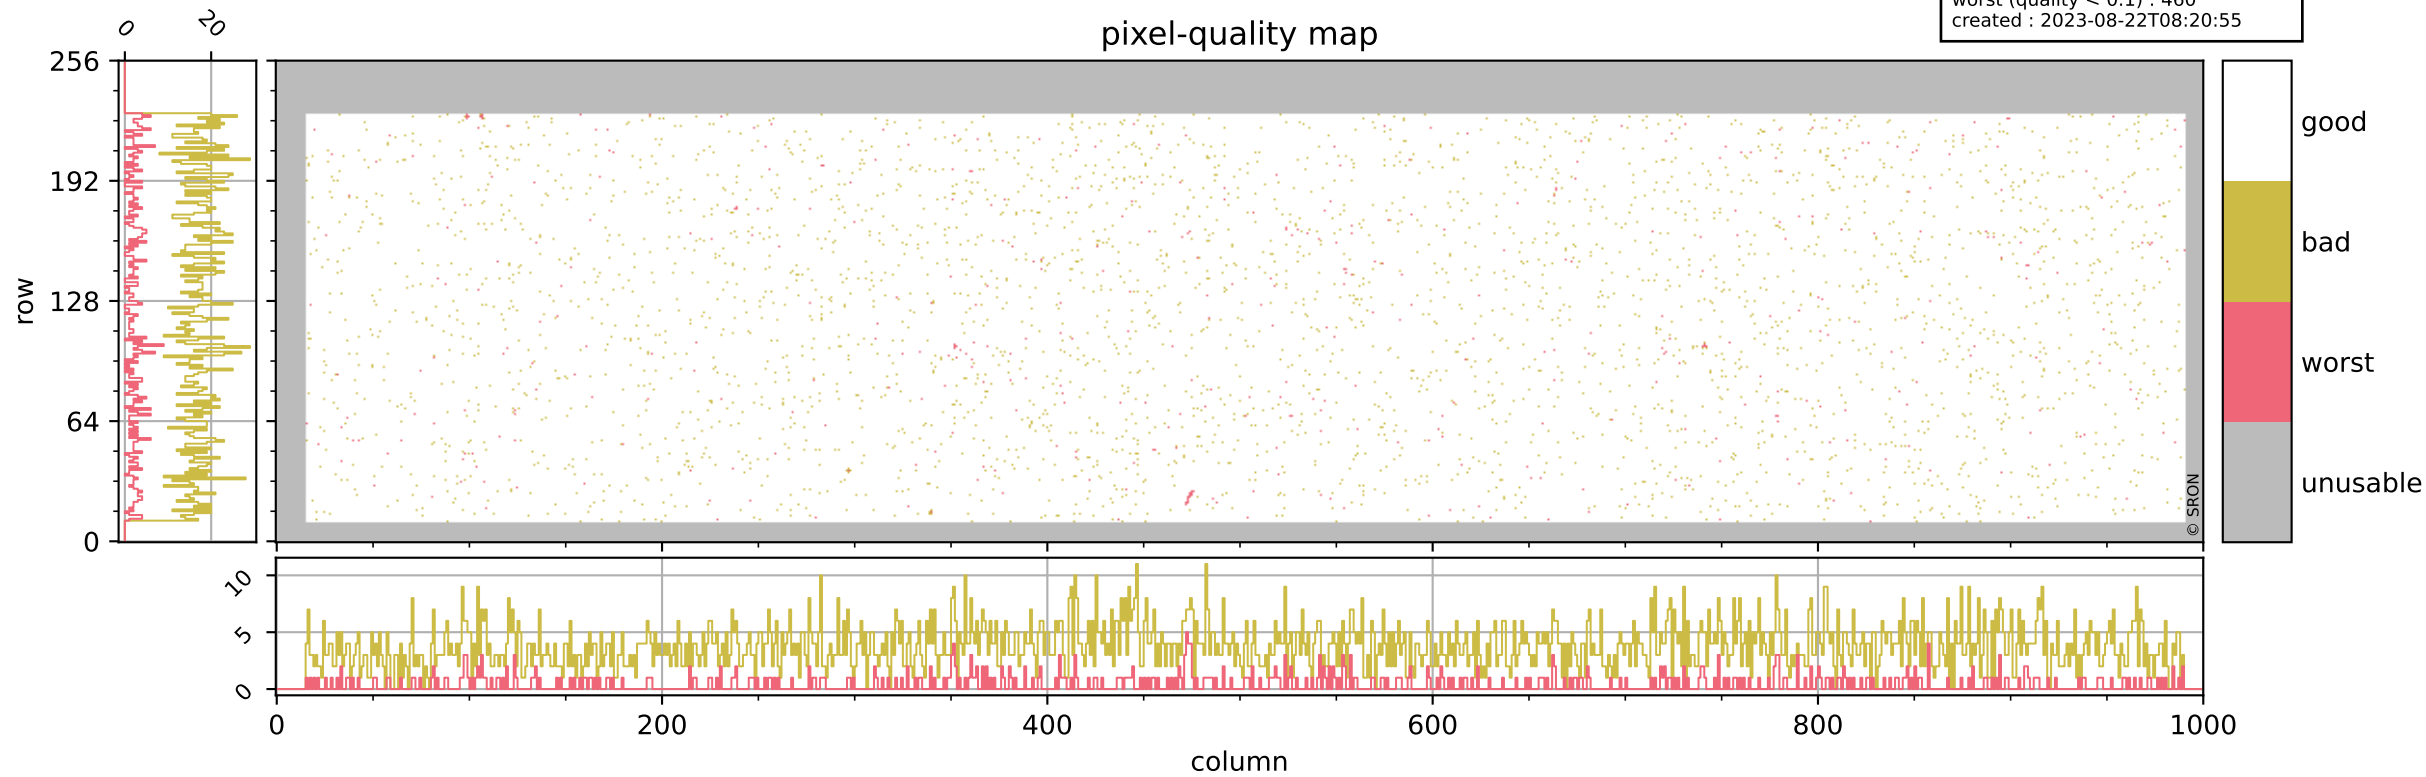

Tropomi SWIR pixel quality (official)

orbits : 19 in [18277, 18322]
coverage : 2021-04-23 / 2021-04-26
bad (quality < 0.8) : 3738
worst (quality < 0.1) : 460
created : 2023-08-22T08:20:55

pixel-quality map

Tropomi SWIR pixel quality (official)

orbits : 19 in [18277, 18322]
coverage : 2021-04-23 / 2021-04-26
bad (quality < 0.8) : 291
worst (quality < 0.1) : 115
created : 2023-08-22T08:20:56

pixel-quality map (dark)

Tropomi SWIR pixel quality (official)

orbits : 19 in [18277, 18322]
coverage : 2021-04-23 / 2021-04-26
bad (quality < 0.8) : 3478
worst (quality < 0.1) : 382
created : 2023-08-22T08:20:56

pixel-quality map (noise average)

Tropomi SWIR pixel quality (official)

orbits : 19 in [18277, 18322]
coverage : 2021-04-23 / 2021-04-26
created : 2023-08-22T08:20:56

Histograms of pixel-quality

Tropomi SWIR pixel quality (official) ground-tracks of Sentinel-5P