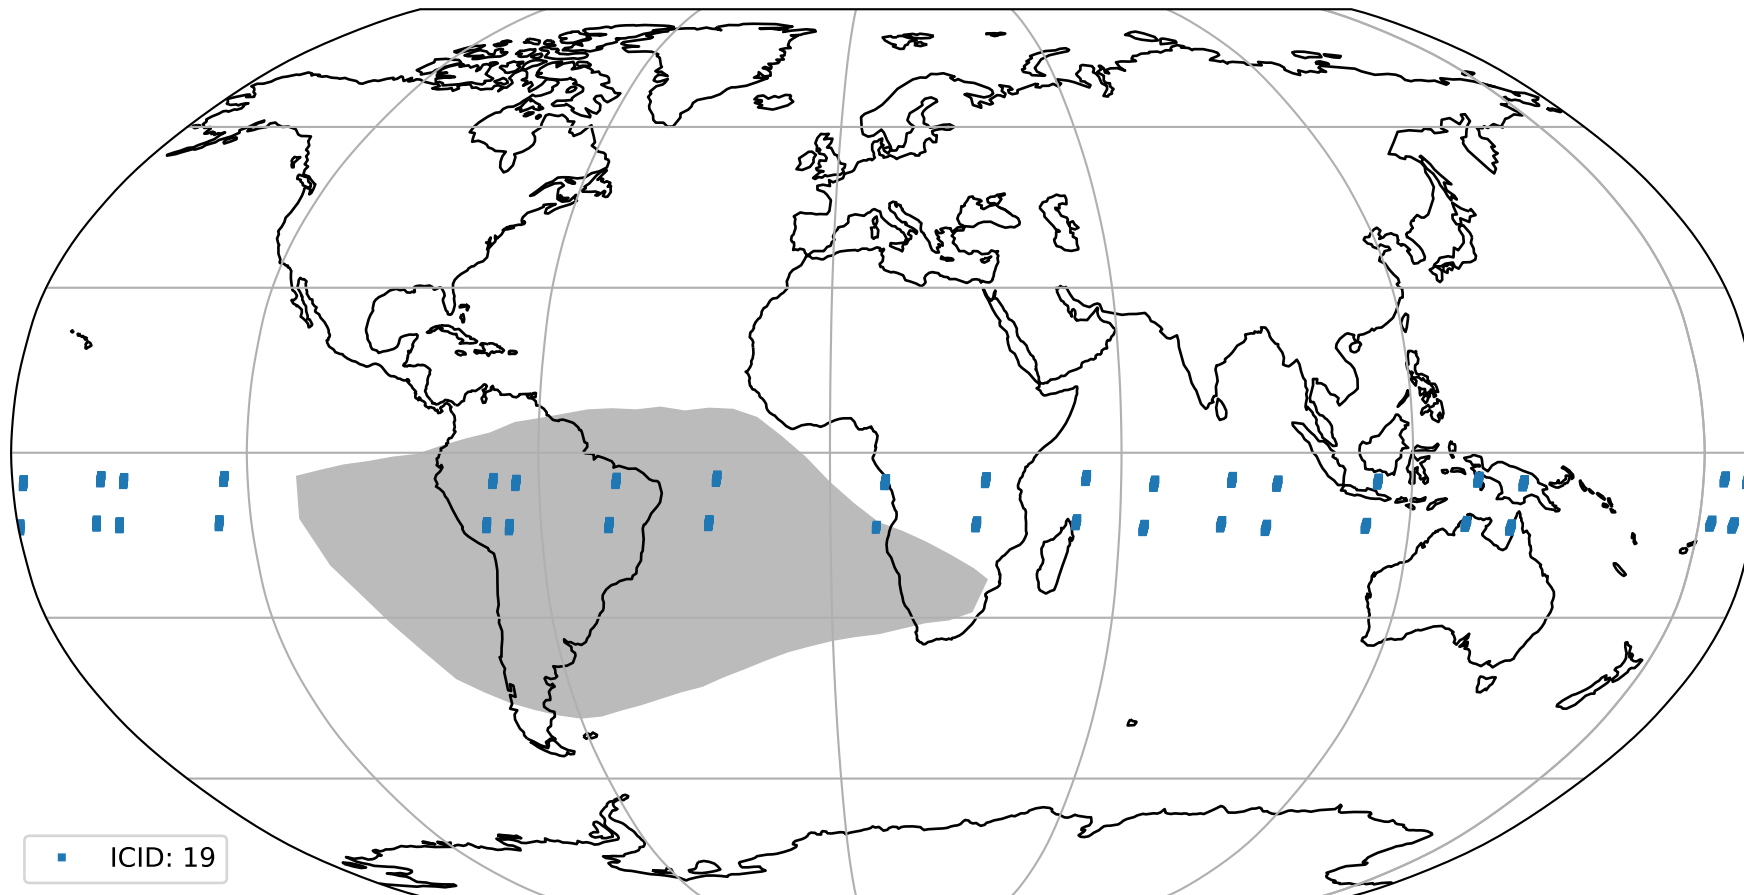

Tropomi SWIR pixel quality (official)

orbits : 19 in [18277, 18322]
coverage : 2021-04-23 / 2021-04-26
to good : 359
good to bad : 1600
to worst : 248
created : 2023-08-22T08:20:56

total quality compared with SWIR pixel-quality CKD

Tropomi SWIR pixel quality (official)

orbits : 19 in [18277, 18322]
coverage : 2021-04-23 / 2021-04-26
created : 2023-08-22T08:20:56

Histograms of pixel-quality

Tropomi SWIR pixel quality (official) ground-tracks of Sentinel-5P

orbits : 19 in [18277, 18322]
coverage : 2021-04-23 / 2021-04-26
created : 2023-08-22T08:20:57

Tropomi SWIR pixel quality (official)

orbits : [2827, 18322]
coverage : 2018-04-30 / 2021-04-26
created : 2023-08-22T08:20:57