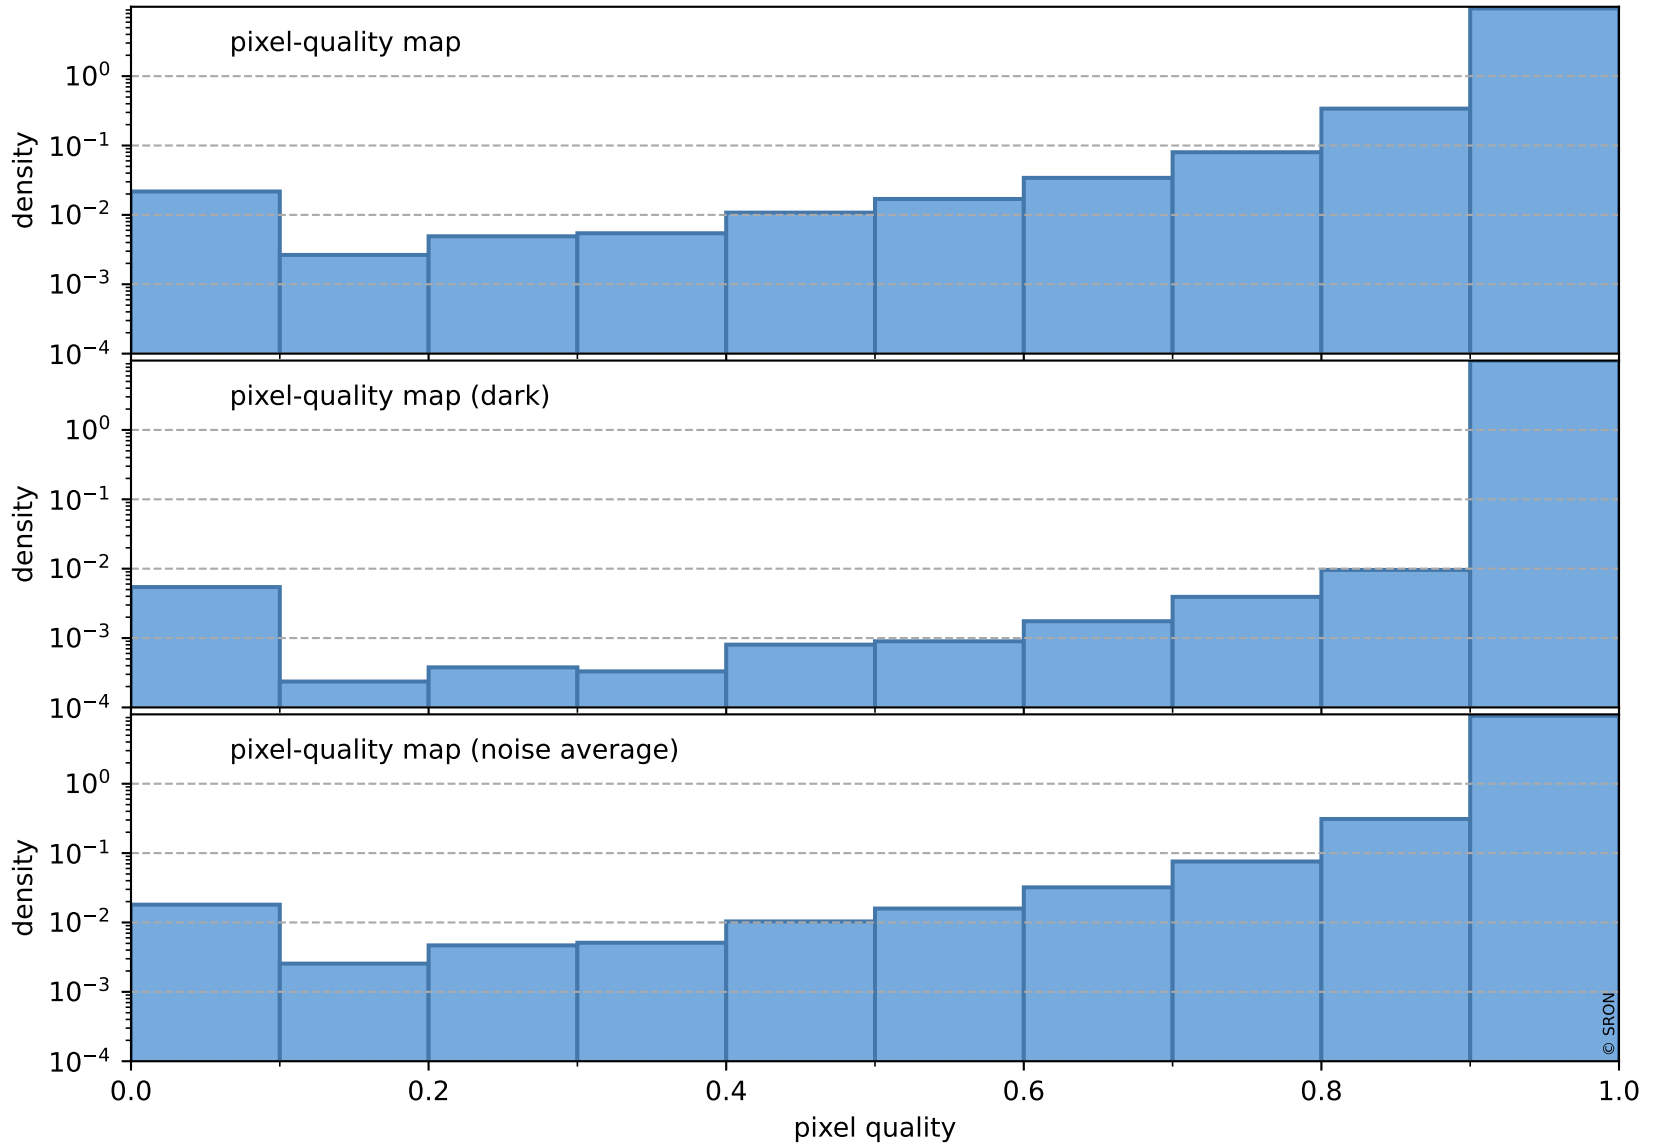

Tropomi SWIR pixel quality (official)

orbits : 19 in [18277, 18322]
coverage : 2021-04-23 / 2021-04-26
to good : 359
good to bad : 1600
to worst : 248
created : 2023-08-22T08:20:56

total quality compared with SWIR pixel-quality CKD

Tropomi SWIR pixel quality (official)

orbits : 19 in [18277, 18322]
coverage : 2021-04-23 / 2021-04-26
created : 2023-08-22T08:20:56

Histograms of pixel-quality

Tropomi SWIR pixel quality (official) ground-tracks of Sentinel-5P

orbits : 19 in [18277, 18322]
coverage : 2021-04-23 / 2021-04-26
created : 2023-08-22T08:20:57

Tropomi SWIR pixel quality (official)

orbits : [2827, 18322]
coverage : 2018-04-30 / 2021-04-26
created : 2023-08-22T08:20:57