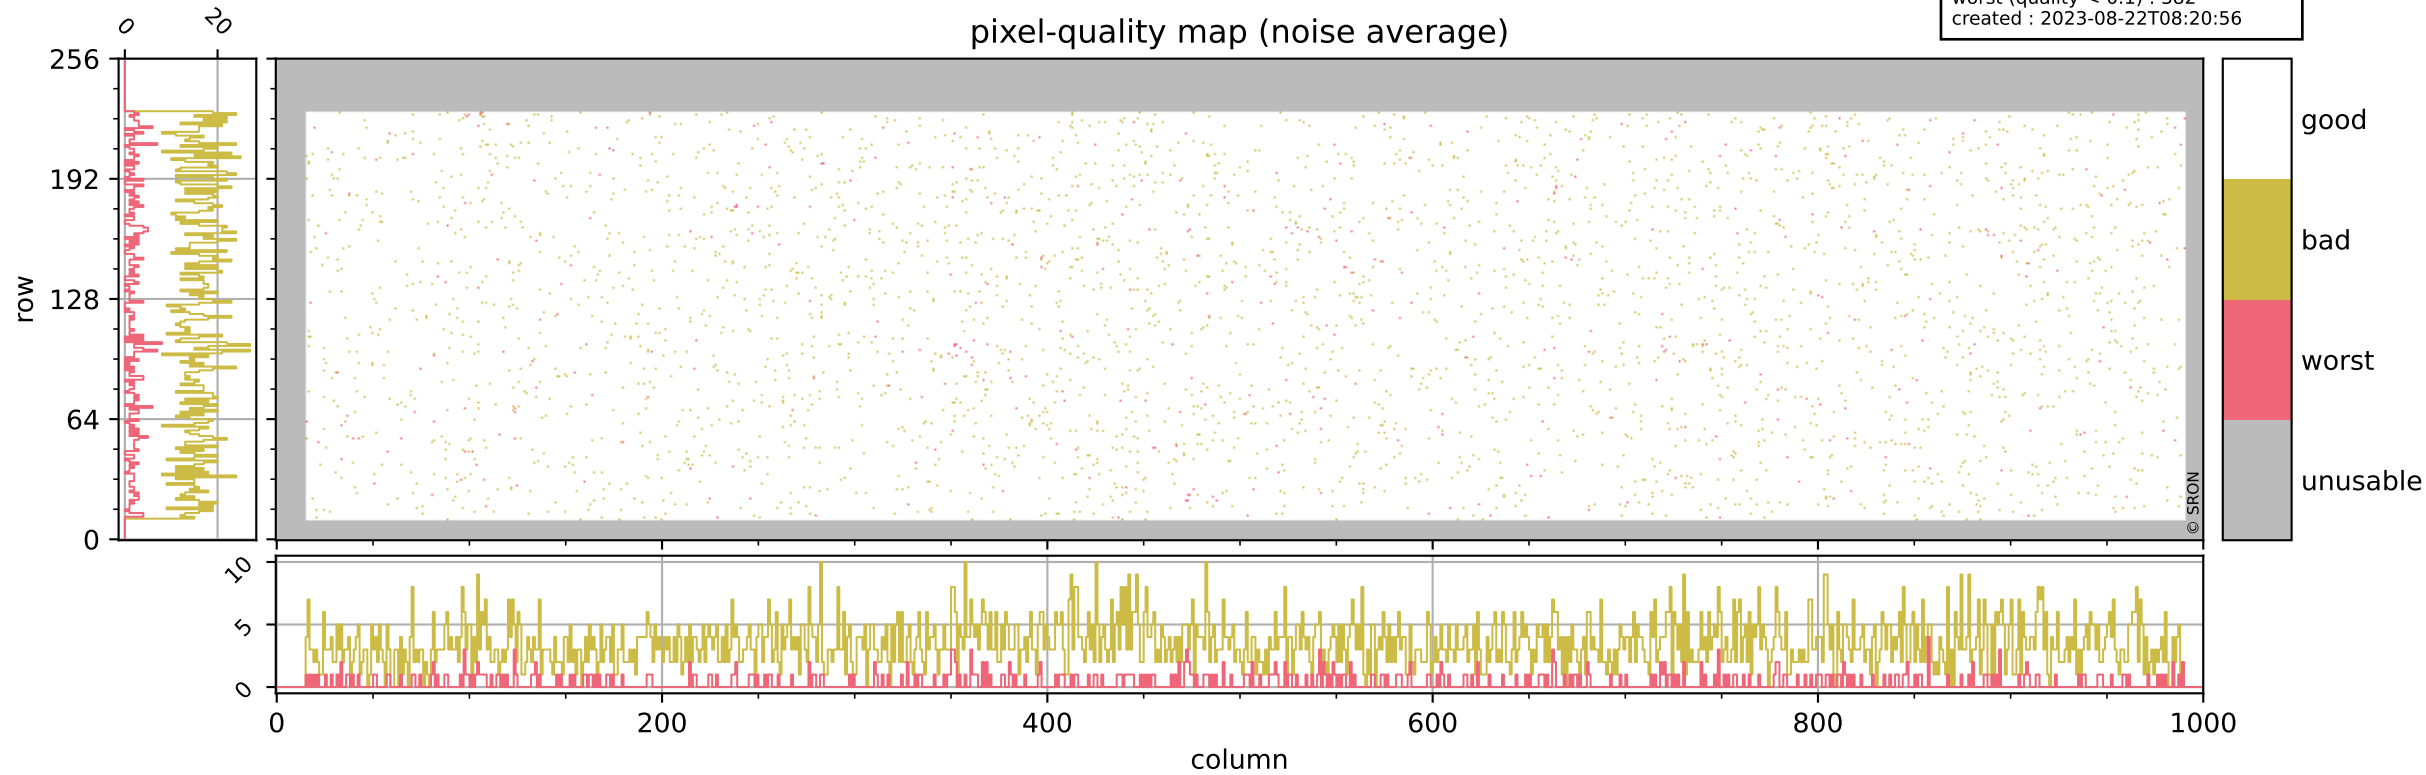

Tropomi SWIR pixel quality (official)

orbits : 19 in [18277, 18322]
coverage : 2021-04-23 / 2021-04-26
bad (quality < 0.8) : 291
worst (quality < 0.1) : 115
created : 2023-08-22T08:20:56

pixel-quality map (dark)

Tropomi SWIR pixel quality (official)

orbits : 19 in [18277, 18322]
coverage : 2021-04-23 / 2021-04-26
bad (quality < 0.8) : 3478
worst (quality < 0.1) : 382
created : 2023-08-22T08:20:56

pixel-quality map (noise average)

Tropomi SWIR pixel quality (official)

orbits : 19 in [18277, 18322]
coverage : 2021-04-23 / 2021-04-26
to good : 359
good to bad : 1600
to worst : 248
created : 2023-08-22T08:20:56

total quality compared with SWIR pixel-quality CKD

Tropomi SWIR pixel quality (official)

orbits : 19 in [18277, 18322]
coverage : 2021-04-23 / 2021-04-26
created : 2023-08-22T08:20:56

Histograms of pixel-quality

Tropomi SWIR pixel quality (official) ground-tracks of Sentinel-5P