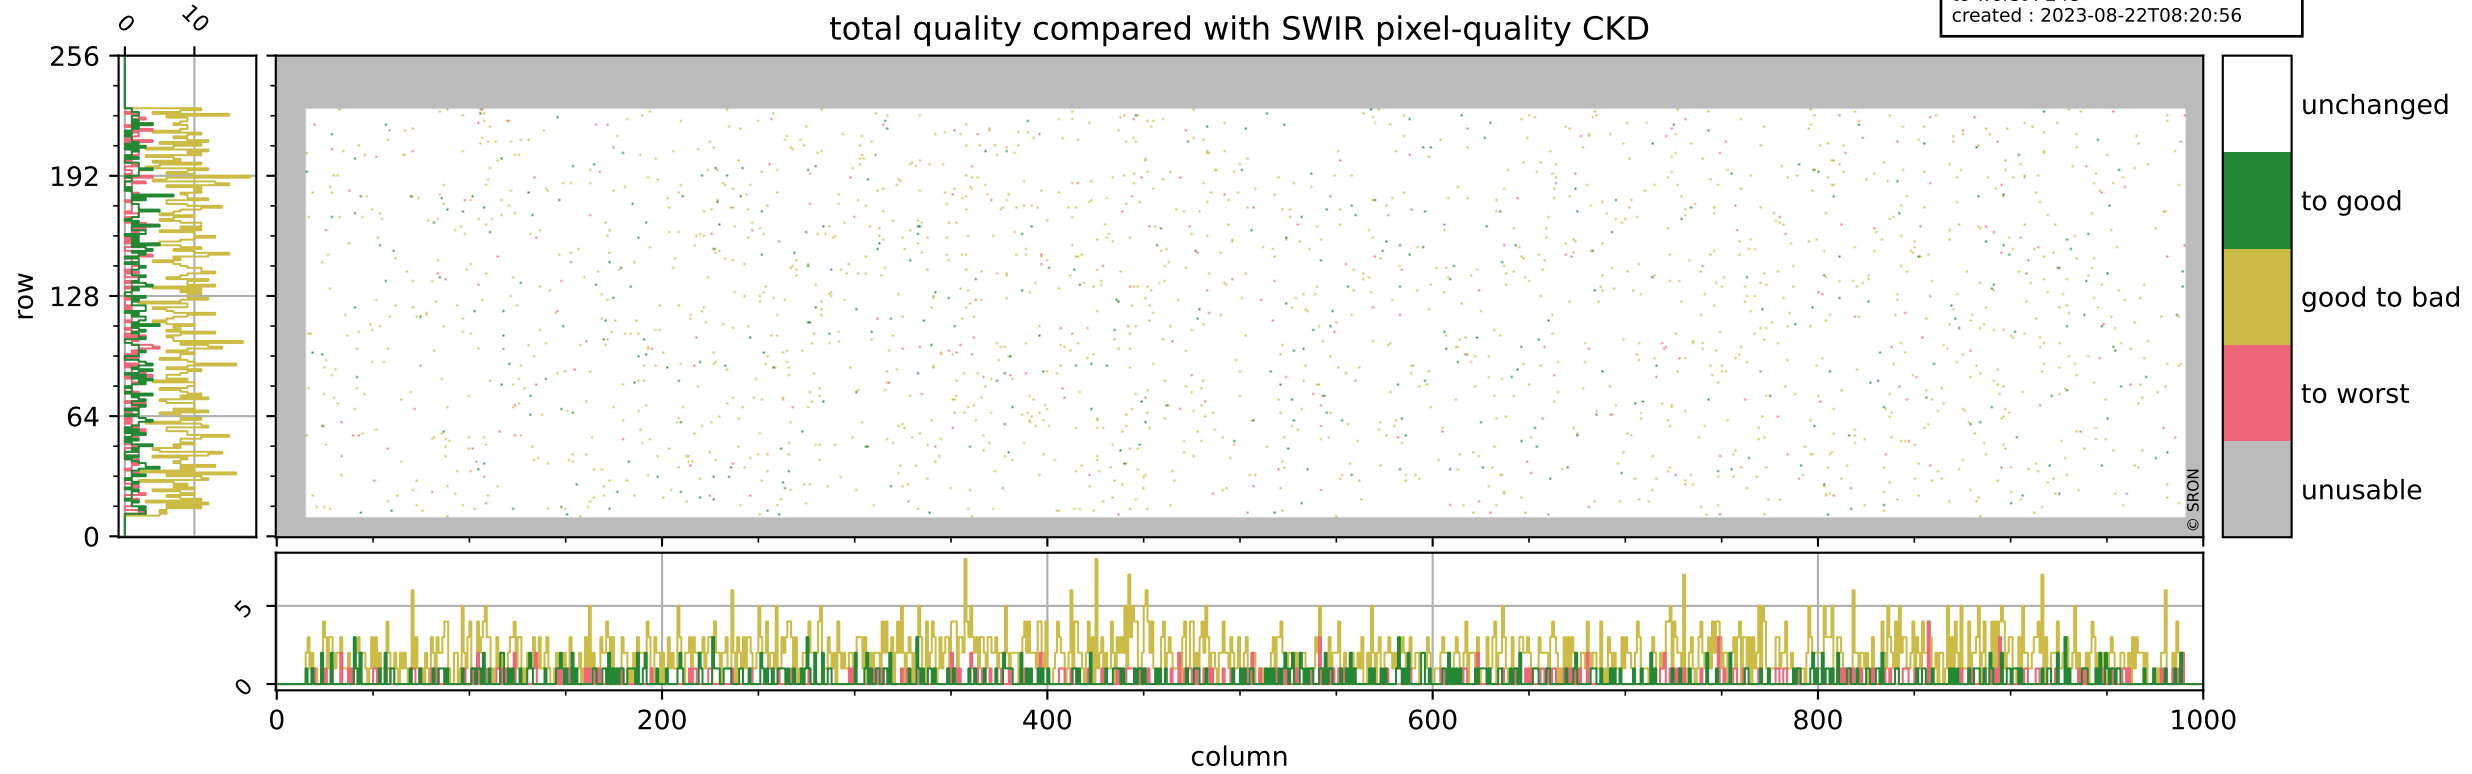

Tropomi SWIR pixel quality (official)

orbits : 19 in [18277, 18322]
coverage : 2021-04-23 / 2021-04-26
bad (quality < 0.8) : 3478
worst (quality < 0.1) : 382
created : 2023-08-22T08:20:56

pixel-quality map (noise average)

Tropomi SWIR pixel quality (official)

orbits : 19 in [18277, 18322]
coverage : 2021-04-23 / 2021-04-26
to good : 359
good to bad : 1600
to worst : 248
created : 2023-08-22T08:20:56

total quality compared with SWIR pixel-quality CKD

Tropomi SWIR pixel quality (official)

orbits : 19 in [18277, 18322]
coverage : 2021-04-23 / 2021-04-26
created : 2023-08-22T08:20:56

Histograms of pixel-quality

Tropomi SWIR pixel quality (official) ground-tracks of Sentinel-5P

orbits : 19 in [18277, 18322]
coverage : 2021-04-23 / 2021-04-26
created : 2023-08-22T08:20:57

Tropomi SWIR pixel quality (official)

orbits : [2827, 18322]
coverage : 2018-04-30 / 2021-04-26
created : 2023-08-22T08:20:57