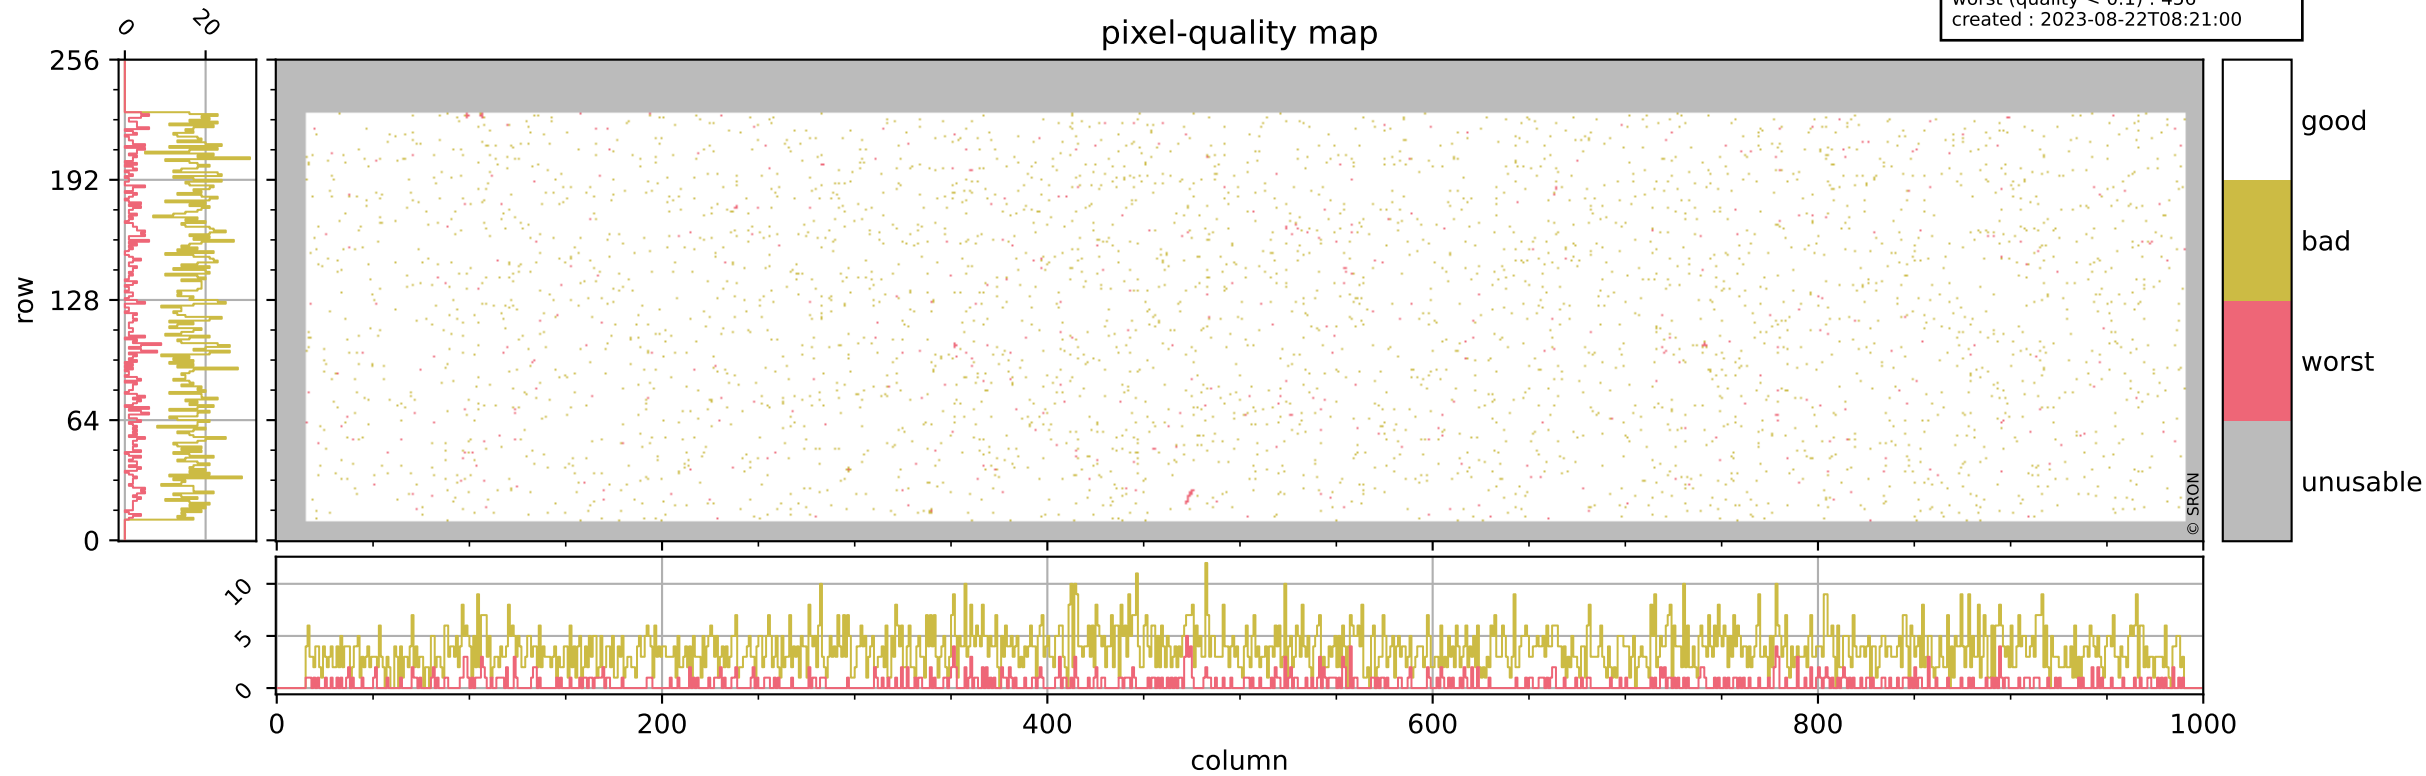

Tropomi SWIR pixel quality (official)

orbits : 18 in [18307, 18352]
coverage : 2021-04-25 / 2021-04-28
bad (quality < 0.8) : 3702
worst (quality < 0.1) : 456
created : 2023-08-22T08:21:00

pixel-quality map

Tropomi SWIR pixel quality (official)

orbits : 18 in [18307, 18352]
coverage : 2021-04-25 / 2021-04-28
bad (quality < 0.8) : 294
worst (quality < 0.1) : 114
created : 2023-08-22T08:21:00

Tropomi SWIR pixel quality (official)

orbits : 18 in [18307, 18352]
coverage : 2021-04-25 / 2021-04-28
bad (quality < 0.8) : 3446
worst (quality < 0.1) : 378
created : 2023-08-22T08:21:01

Tropomi SWIR pixel quality (official)

orbits : 18 in [18307, 18352]
coverage : 2021-04-25 / 2021-04-28
to good : 360
good to bad : 1567
to worst : 246
created : 2023-08-22T08:21:01

Tropomi SWIR pixel quality (official) ground-tracks of Sentinel-5P

orbits : 18 in [18307, 18352]
coverage : 2021-04-25 / 2021-04-28
created : 2023-08-22T08:21:01

Tropomi SWIR pixel quality (official)

orbits : [2827, 18352]
coverage : 2018-04-30 / 2021-04-28
created : 2023-08-22T08:21:02