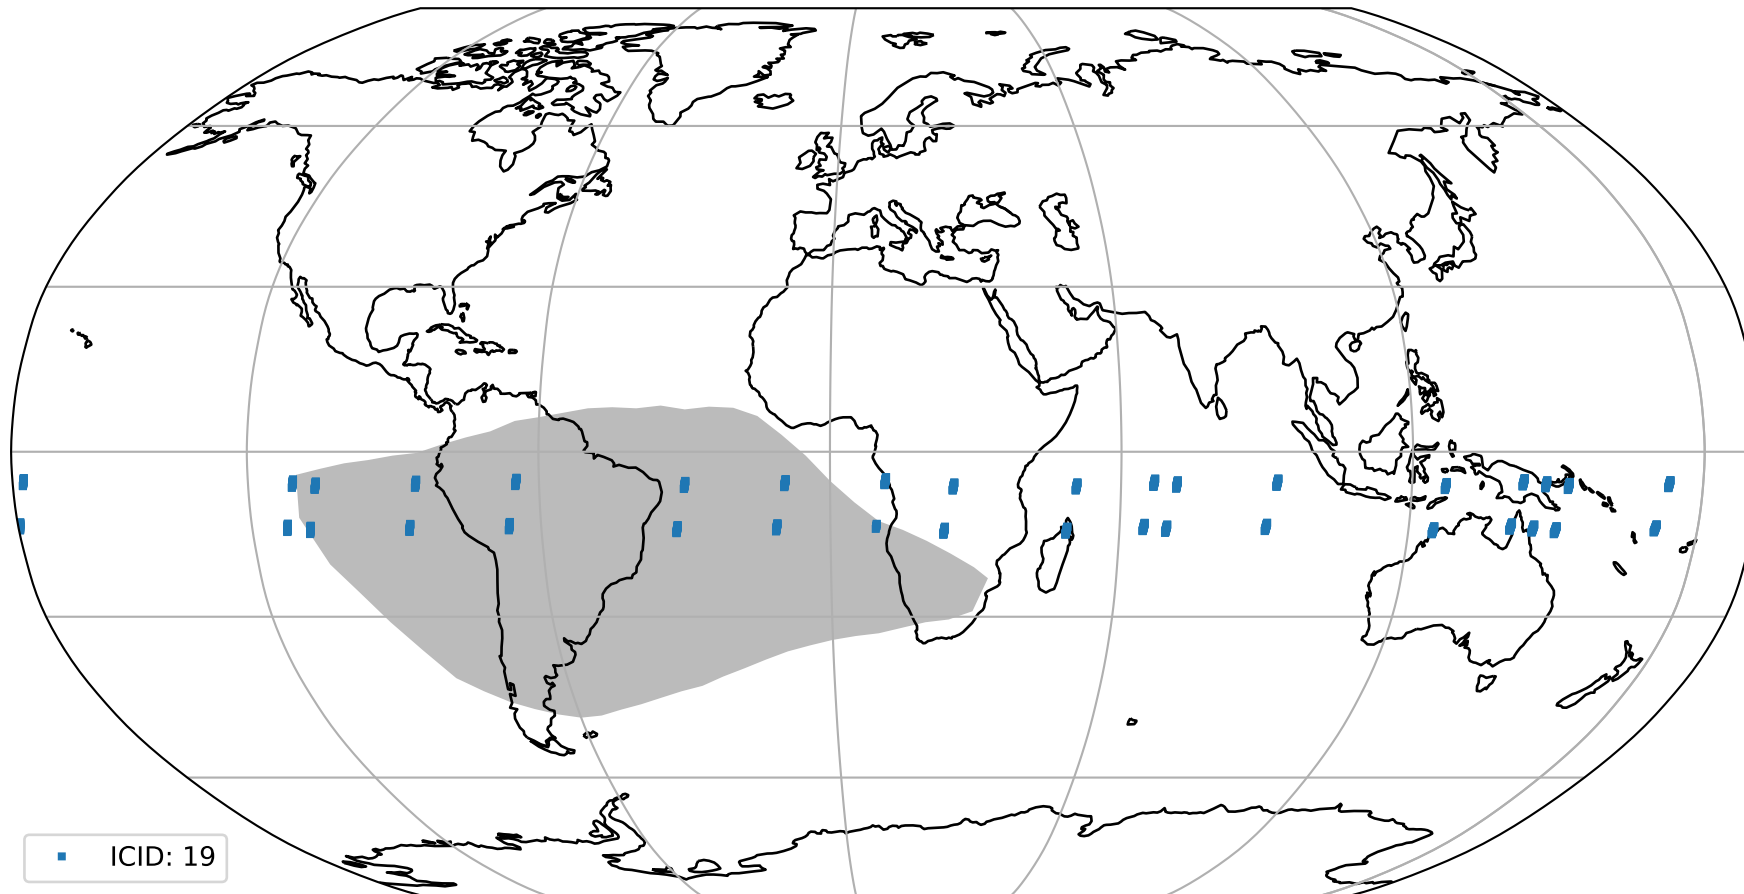

orbits : 18 in [18307, 18352]
coverage : 2021-04-25 / 2021-04-28
bad (quality < 0.8) : 3446
worst (quality < 0.1) : 378
created : 2023-08-22T08:21:01

Tropomi SWIR pixel quality (official)

orbits : 18 in [18307, 18352]
coverage : 2021-04-25 / 2021-04-28
to good : 360
good to bad : 1567
to worst : 246
created : 2023-08-22T08:21:01

total quality compared with SWIR pixel-quality CKD

Tropomi SWIR pixel quality (official)

orbits : 18 in [18307, 18352]
coverage : 2021-04-25 / 2021-04-28
created : 2023-08-22T08:21:01

Histograms of pixel-quality

Tropomi SWIR pixel quality (official) ground-tracks of Sentinel-5P

orbits : 18 in [18307, 18352]
coverage : 2021-04-25 / 2021-04-28
created : 2023-08-22T08:21:01

Tropomi SWIR pixel quality (official)

orbits : [2827, 18352]
coverage : 2018-04-30 / 2021-04-28
created : 2023-08-22T08:21:02