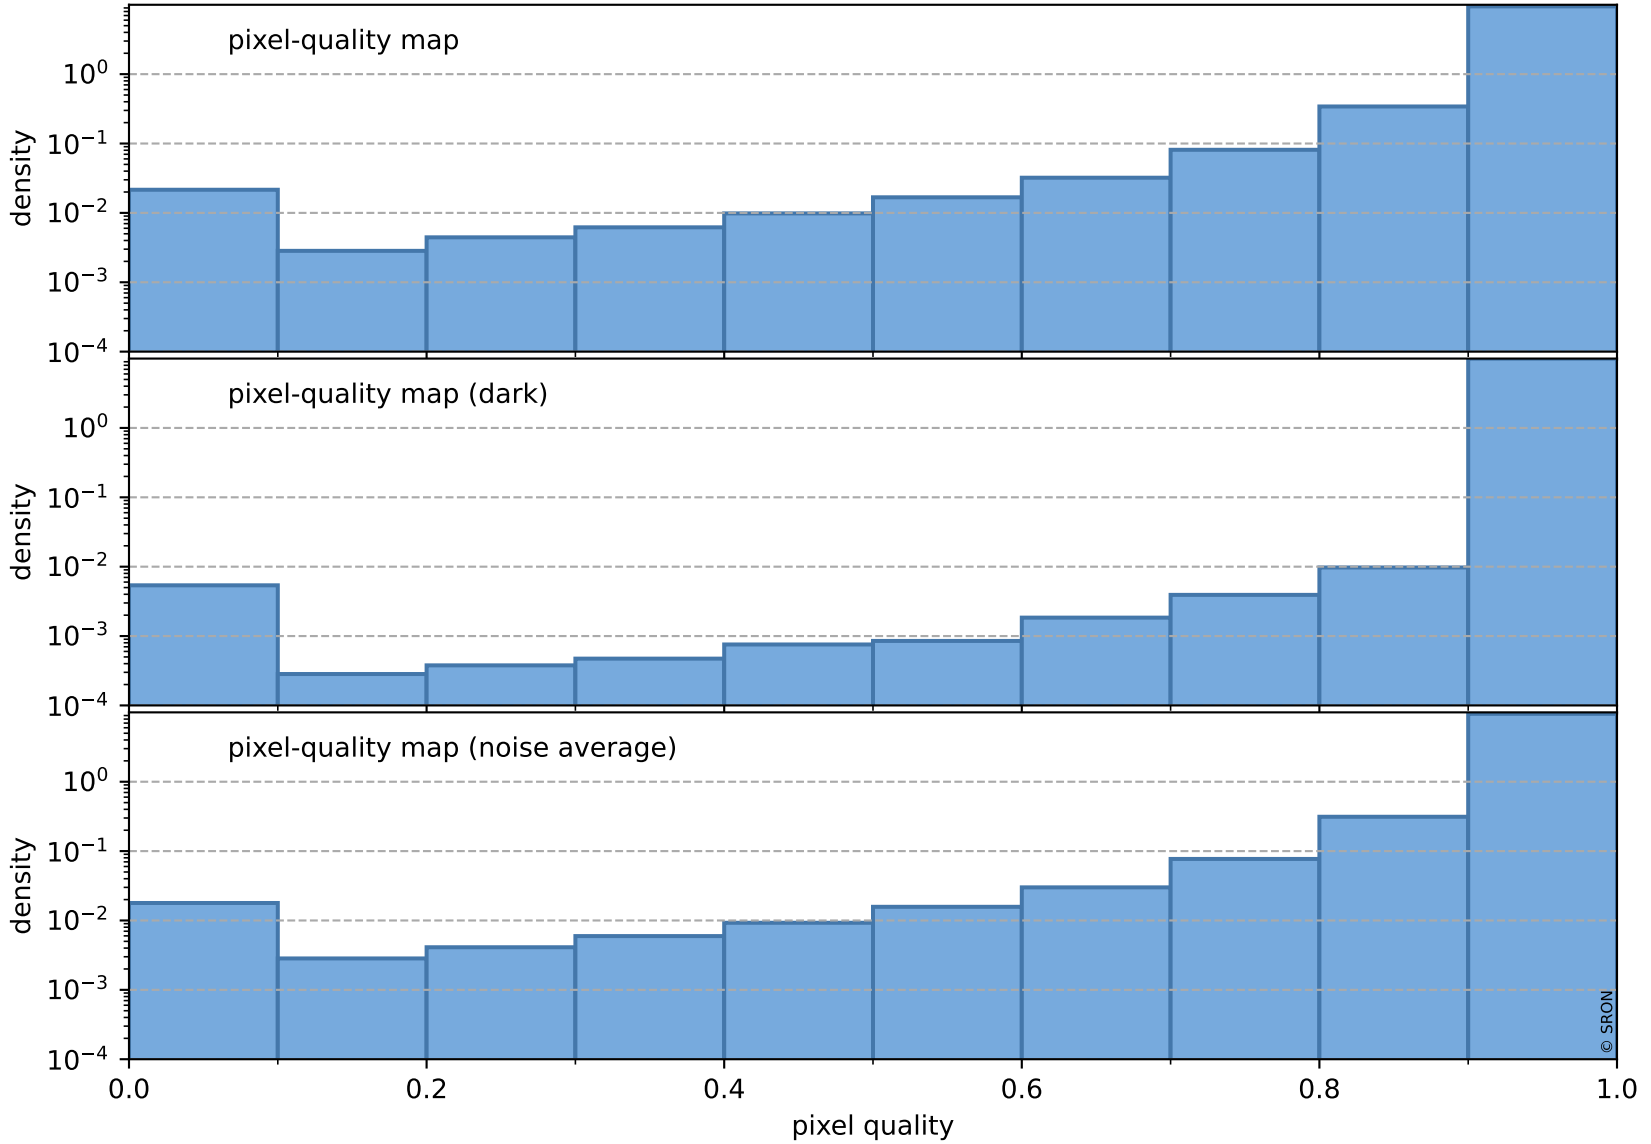

orbits : 18 in [18307, 18352]
coverage : 2021-04-25 / 2021-04-28
bad (quality < 0.8) : 3446
worst (quality < 0.1) : 378
created : 2023-08-22T08:21:01

Tropomi SWIR pixel quality (official)

orbits : 18 in [18307, 18352]
coverage : 2021-04-25 / 2021-04-28
to good : 360
good to bad : 1567
to worst : 246
created : 2023-08-22T08:21:01

total quality compared with SWIR pixel-quality CKD

Tropomi SWIR pixel quality (official)

orbits : 18 in [18307, 18352]
coverage : 2021-04-25 / 2021-04-28
created : 2023-08-22T08:21:01

Histograms of pixel-quality

Tropomi SWIR pixel quality (official) ground-tracks of Sentinel-5P

orbits : 18 in [18307, 18352]
coverage : 2021-04-25 / 2021-04-28
created : 2023-08-22T08:21:01

Tropomi SWIR pixel quality (official)

orbits : [2827, 18352]
coverage : 2018-04-30 / 2021-04-28
created : 2023-08-22T08:21:02