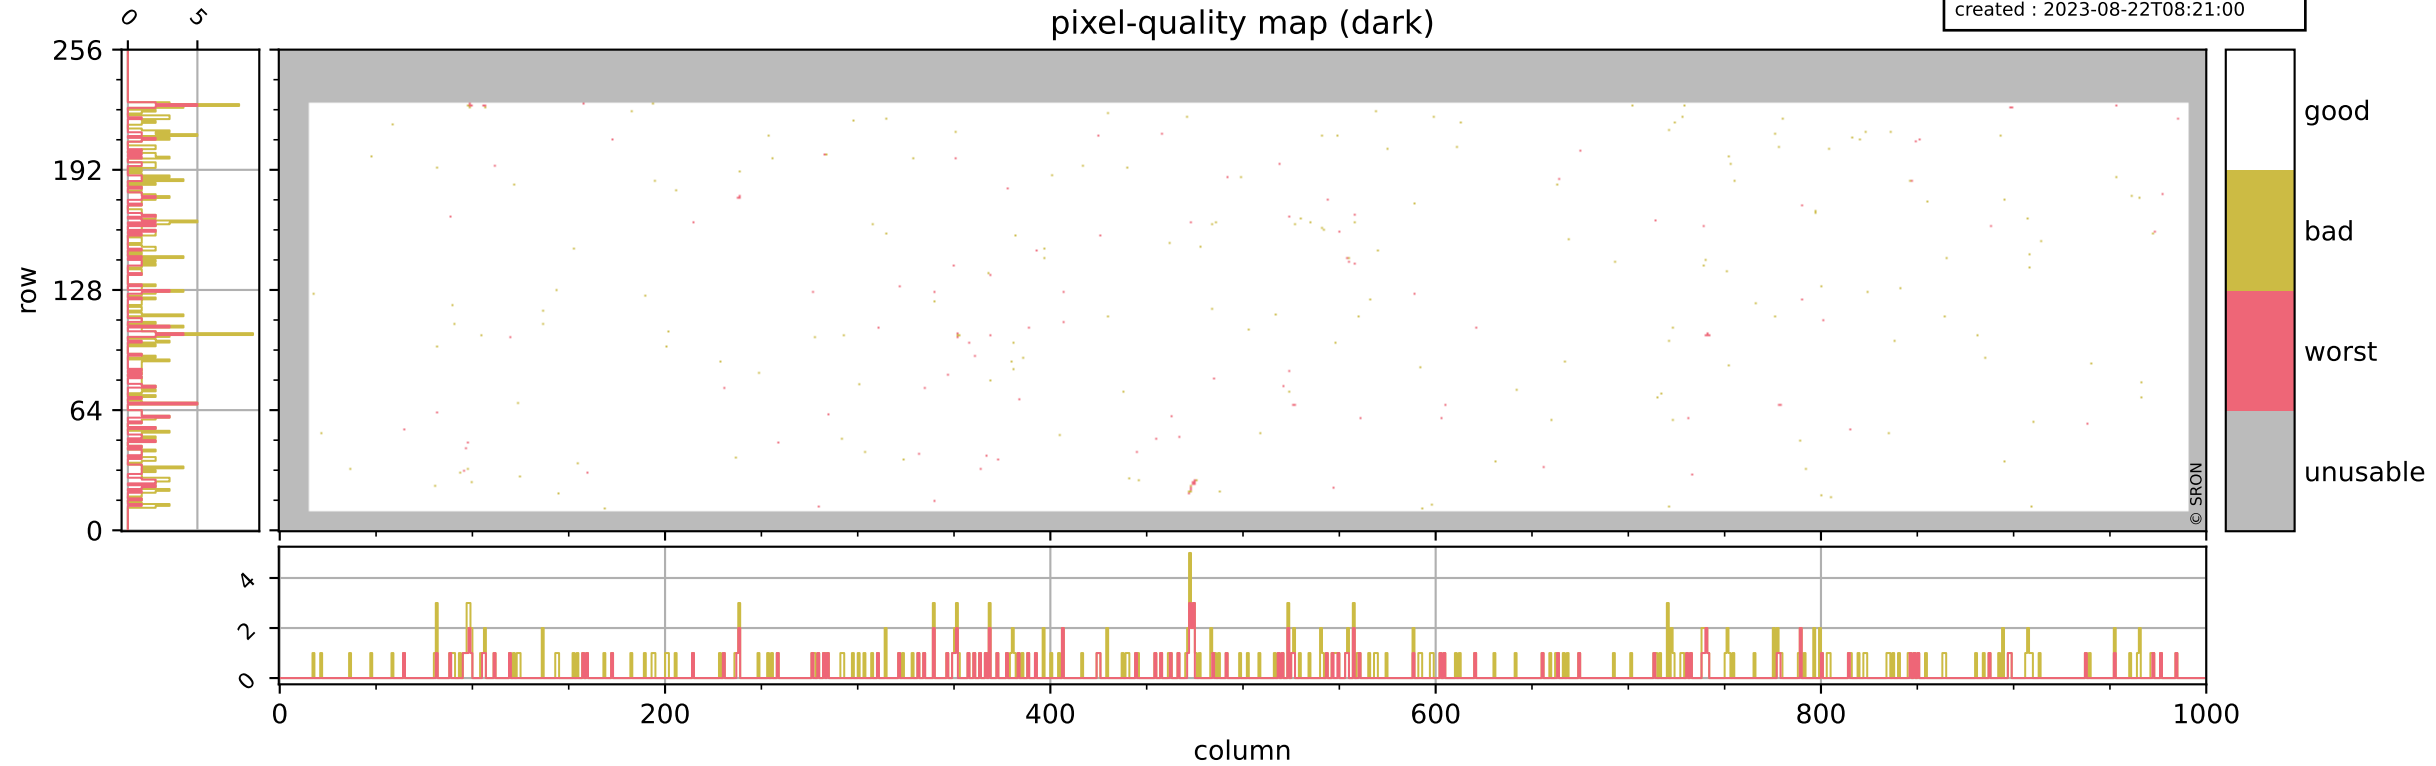

Tropomi SWIR pixel quality (official)

orbits : 18 in [18307, 18352]
coverage : 2021-04-25 / 2021-04-28
bad (quality < 0.8) : 3702
worst (quality < 0.1) : 456
created : 2023-08-22T08:21:00

pixel-quality map

Tropomi SWIR pixel quality (official)

orbits : 18 in [18307, 18352]
coverage : 2021-04-25 / 2021-04-28
bad (quality < 0.8) : 294
worst (quality < 0.1) : 114
created : 2023-08-22T08:21:00

Tropomi SWIR pixel quality (official)

orbits : 18 in [18307, 18352]
coverage : 2021-04-25 / 2021-04-28
bad (quality < 0.8) : 3446
worst (quality < 0.1) : 378
created : 2023-08-22T08:21:01

Tropomi SWIR pixel quality (official)

orbits : 18 in [18307, 18352]
coverage : 2021-04-25 / 2021-04-28
to good : 360
good to bad : 1567
to worst : 246
created : 2023-08-22T08:21:01

Tropomi SWIR pixel quality (official) ground-tracks of Sentinel-5P

orbits : 18 in [18307, 18352]
coverage : 2021-04-25 / 2021-04-28
created : 2023-08-22T08:21:01

Tropomi SWIR pixel quality (official)

orbits : [2827, 18352]
coverage : 2018-04-30 / 2021-04-28
created : 2023-08-22T08:21:02