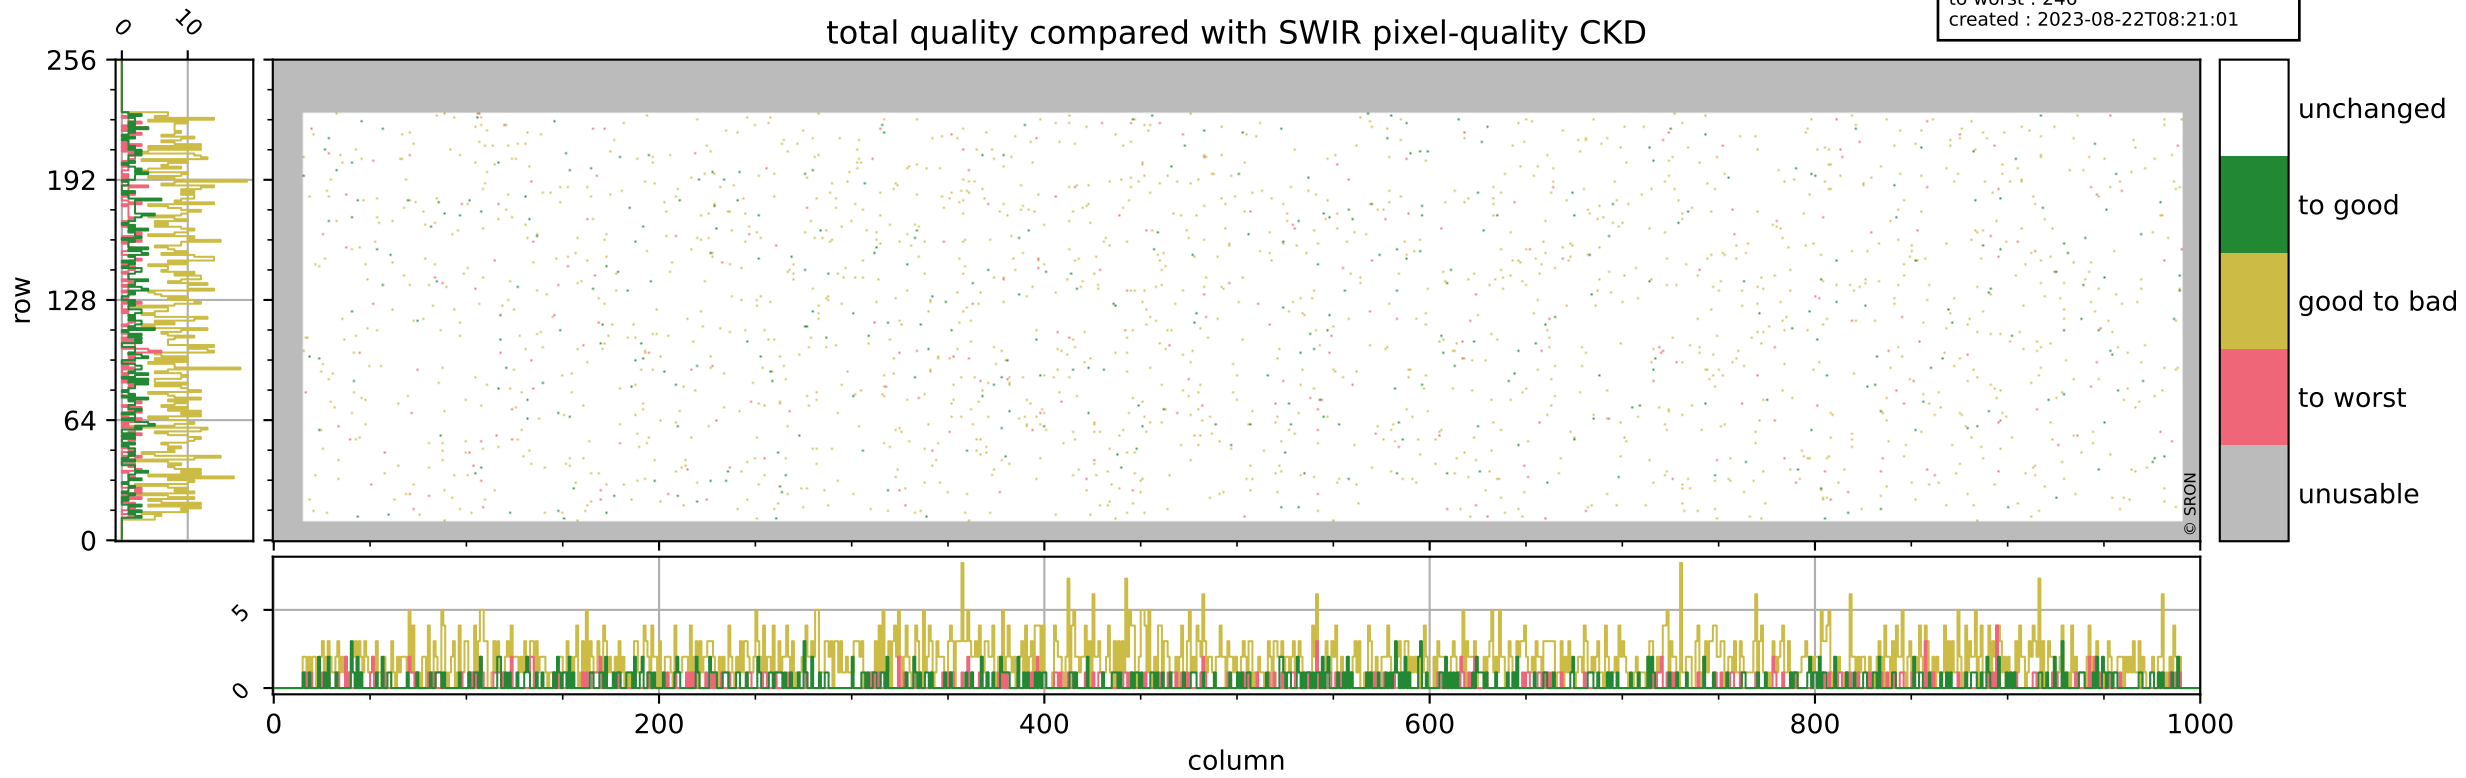

Tropomi SWIR pixel quality (official)

orbits : 18 in [18307, 18352]
coverage : 2021-04-25 / 2021-04-28
bad (quality < 0.8) : 294
worst (quality < 0.1) : 114
created : 2023-08-22T08:21:00

Tropomi SWIR pixel quality (official)

orbits : 18 in [18307, 18352]
coverage : 2021-04-25 / 2021-04-28
bad (quality < 0.8) : 3446
worst (quality < 0.1) : 378
created : 2023-08-22T08:21:01

Tropomi SWIR pixel quality (official)

orbits : 18 in [18307, 18352]
coverage : 2021-04-25 / 2021-04-28
to good : 360
good to bad : 1567
to worst : 246
created : 2023-08-22T08:21:01

total quality compared with SWIR pixel-quality CKD

Tropomi SWIR pixel quality (official)

orbits : 18 in [18307, 18352]
coverage : 2021-04-25 / 2021-04-28
created : 2023-08-22T08:21:01

Histograms of pixel-quality

Tropomi SWIR pixel quality (official) ground-tracks of Sentinel-5P

orbits : 18 in [18307, 18352]
coverage : 2021-04-25 / 2021-04-28
created : 2023-08-22T08:21:01

Tropomi SWIR pixel quality (official)

orbits : [2827, 18352]
coverage : 2018-04-30 / 2021-04-28
created : 2023-08-22T08:21:02