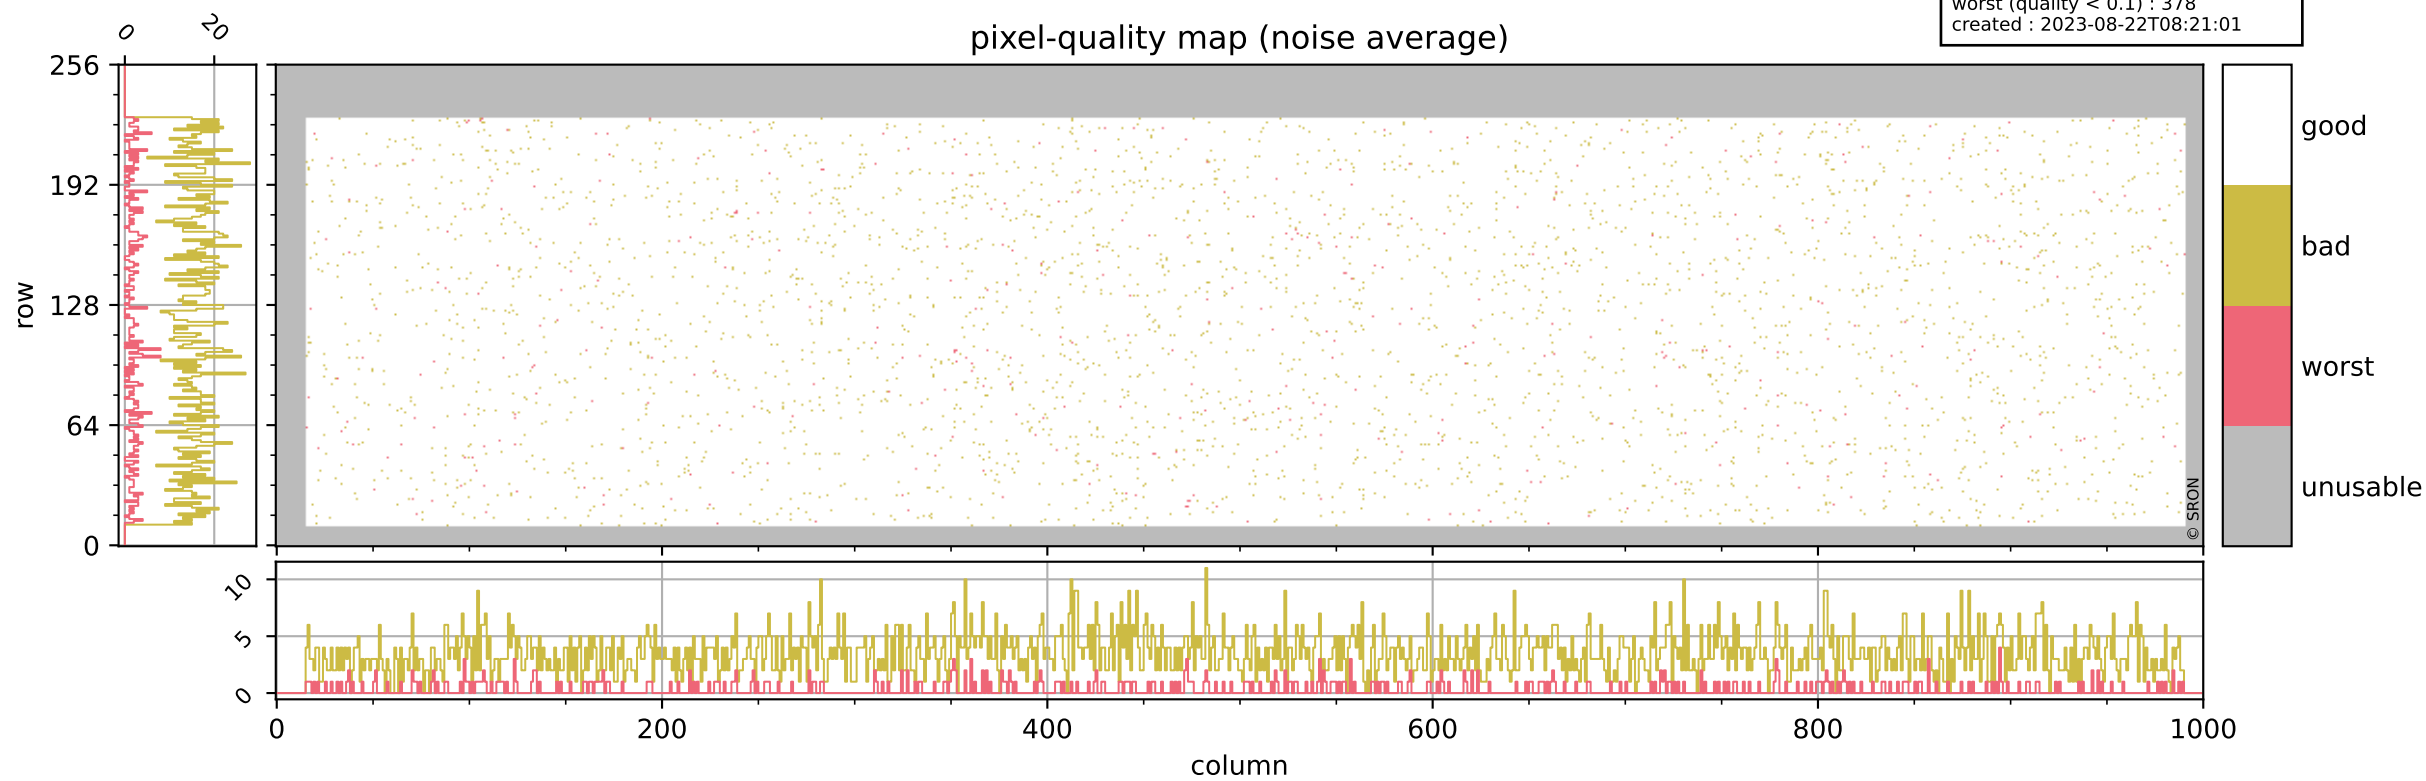

Tropomi SWIR pixel quality (official)

orbits : 18 in [18307, 18352]
coverage : 2021-04-25 / 2021-04-28
bad (quality < 0.8) : 3702
worst (quality < 0.1) : 456
created : 2023-08-22T08:21:00

pixel-quality map

Tropomi SWIR pixel quality (official)

orbits : 18 in [18307, 18352]
coverage : 2021-04-25 / 2021-04-28
bad (quality < 0.8) : 294
worst (quality < 0.1) : 114
created : 2023-08-22T08:21:00

Tropomi SWIR pixel quality (official)

orbits : 18 in [18307, 18352]
coverage : 2021-04-25 / 2021-04-28
bad (quality < 0.8) : 3446
worst (quality < 0.1) : 378
created : 2023-08-22T08:21:01

Tropomi SWIR pixel quality (official)

orbits : 18 in [18307, 18352]
coverage : 2021-04-25 / 2021-04-28
to good : 360
good to bad : 1567
to worst : 246
created : 2023-08-22T08:21:01

Tropomi SWIR pixel quality (official) ground-tracks of Sentinel-5P

orbits : 18 in [18307, 18352]
coverage : 2021-04-25 / 2021-04-28
created : 2023-08-22T08:21:01

Tropomi SWIR pixel quality (official)

orbits : [2827, 18352]
coverage : 2018-04-30 / 2021-04-28
created : 2023-08-22T08:21:02