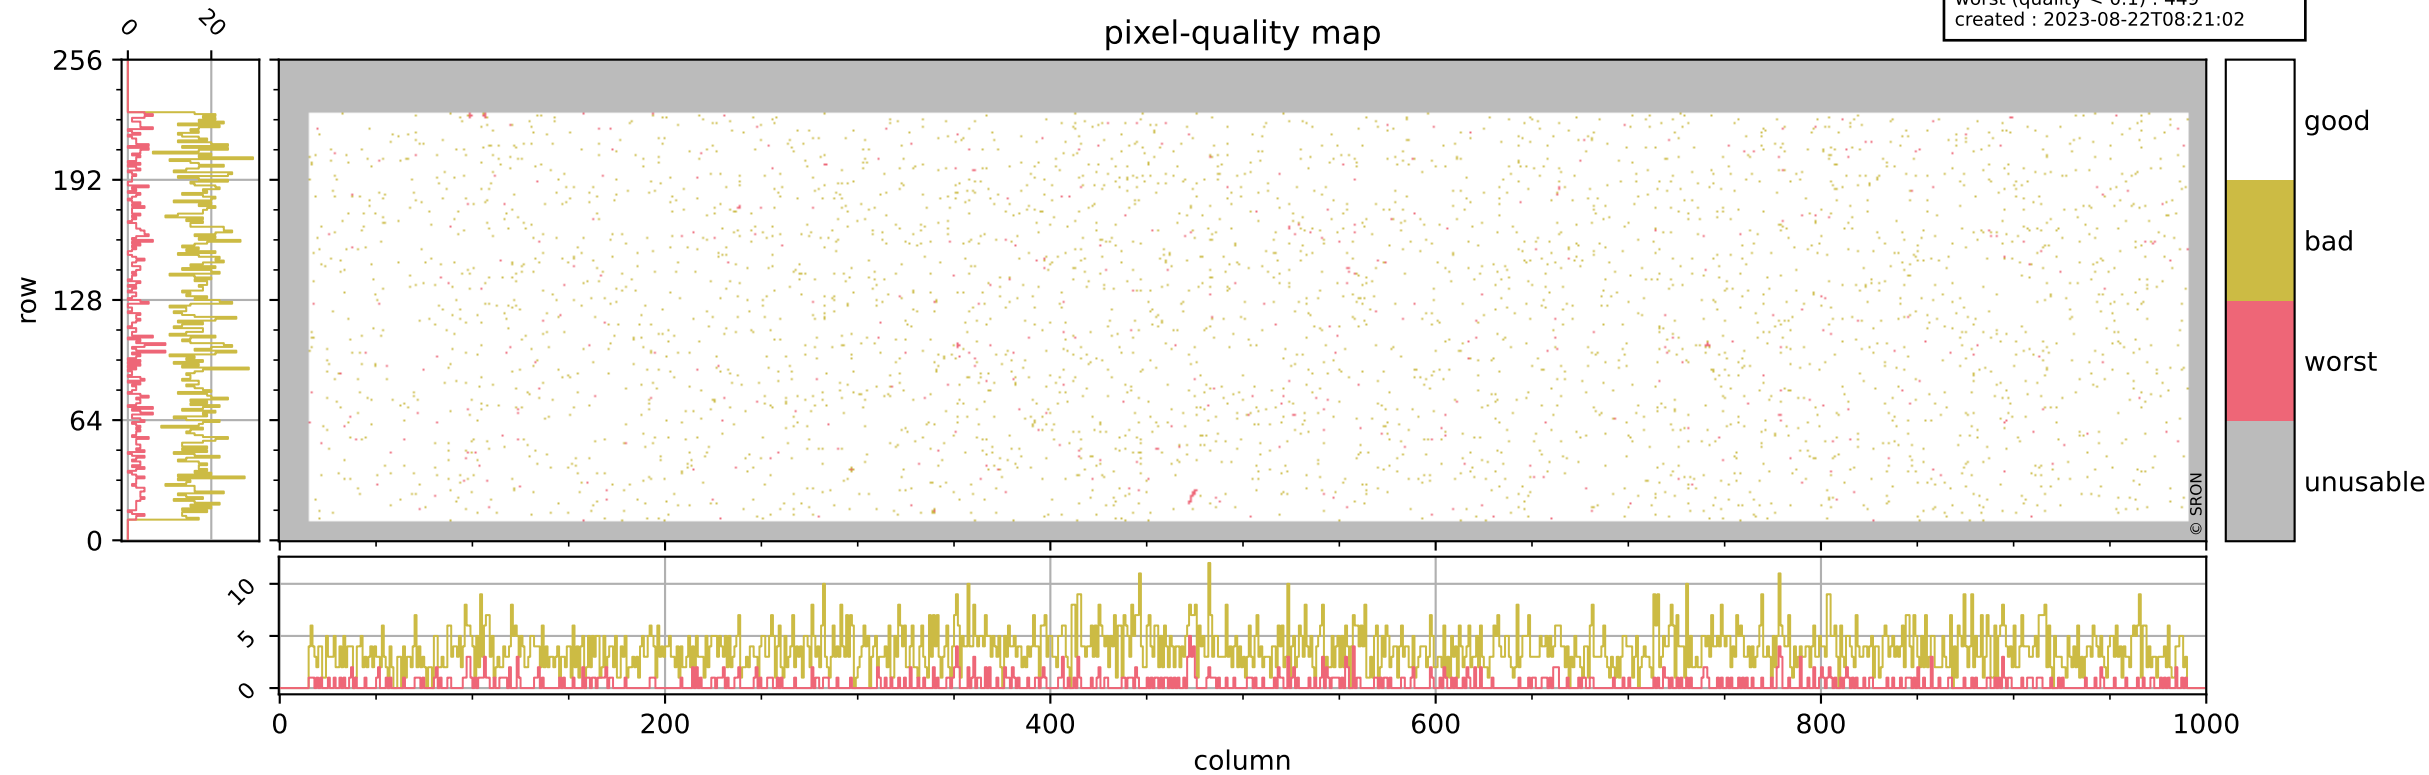

Tropomi SWIR pixel quality (official)

orbits : 19 in [18322, 18367]
coverage : 2021-04-27 / 2021-04-29
bad (quality < 0.8) : 3708
worst (quality < 0.1) : 449
created : 2023-08-22T08:21:02

pixel-quality map

Tropomi SWIR pixel quality (official)

orbits : 19 in [18322, 18367]
coverage : 2021-04-27 / 2021-04-29
bad (quality < 0.8) : 295
worst (quality < 0.1) : 113
created : 2023-08-22T08:21:03

pixel-quality map (dark)

Tropomi SWIR pixel quality (official)

orbits : 19 in [18322, 18367]
coverage : 2021-04-27 / 2021-04-29
bad (quality < 0.8) : 3447
worst (quality < 0.1) : 371
created : 2023-08-22T08:21:03

pixel-quality map (noise average)

Tropomi SWIR pixel quality (official)

orbits : 19 in [18322, 18367]
coverage : 2021-04-27 / 2021-04-29
created : 2023-08-22T08:21:03

Histograms of pixel-quality

Tropomi SWIR pixel quality (official) ground-tracks of Sentinel-5P