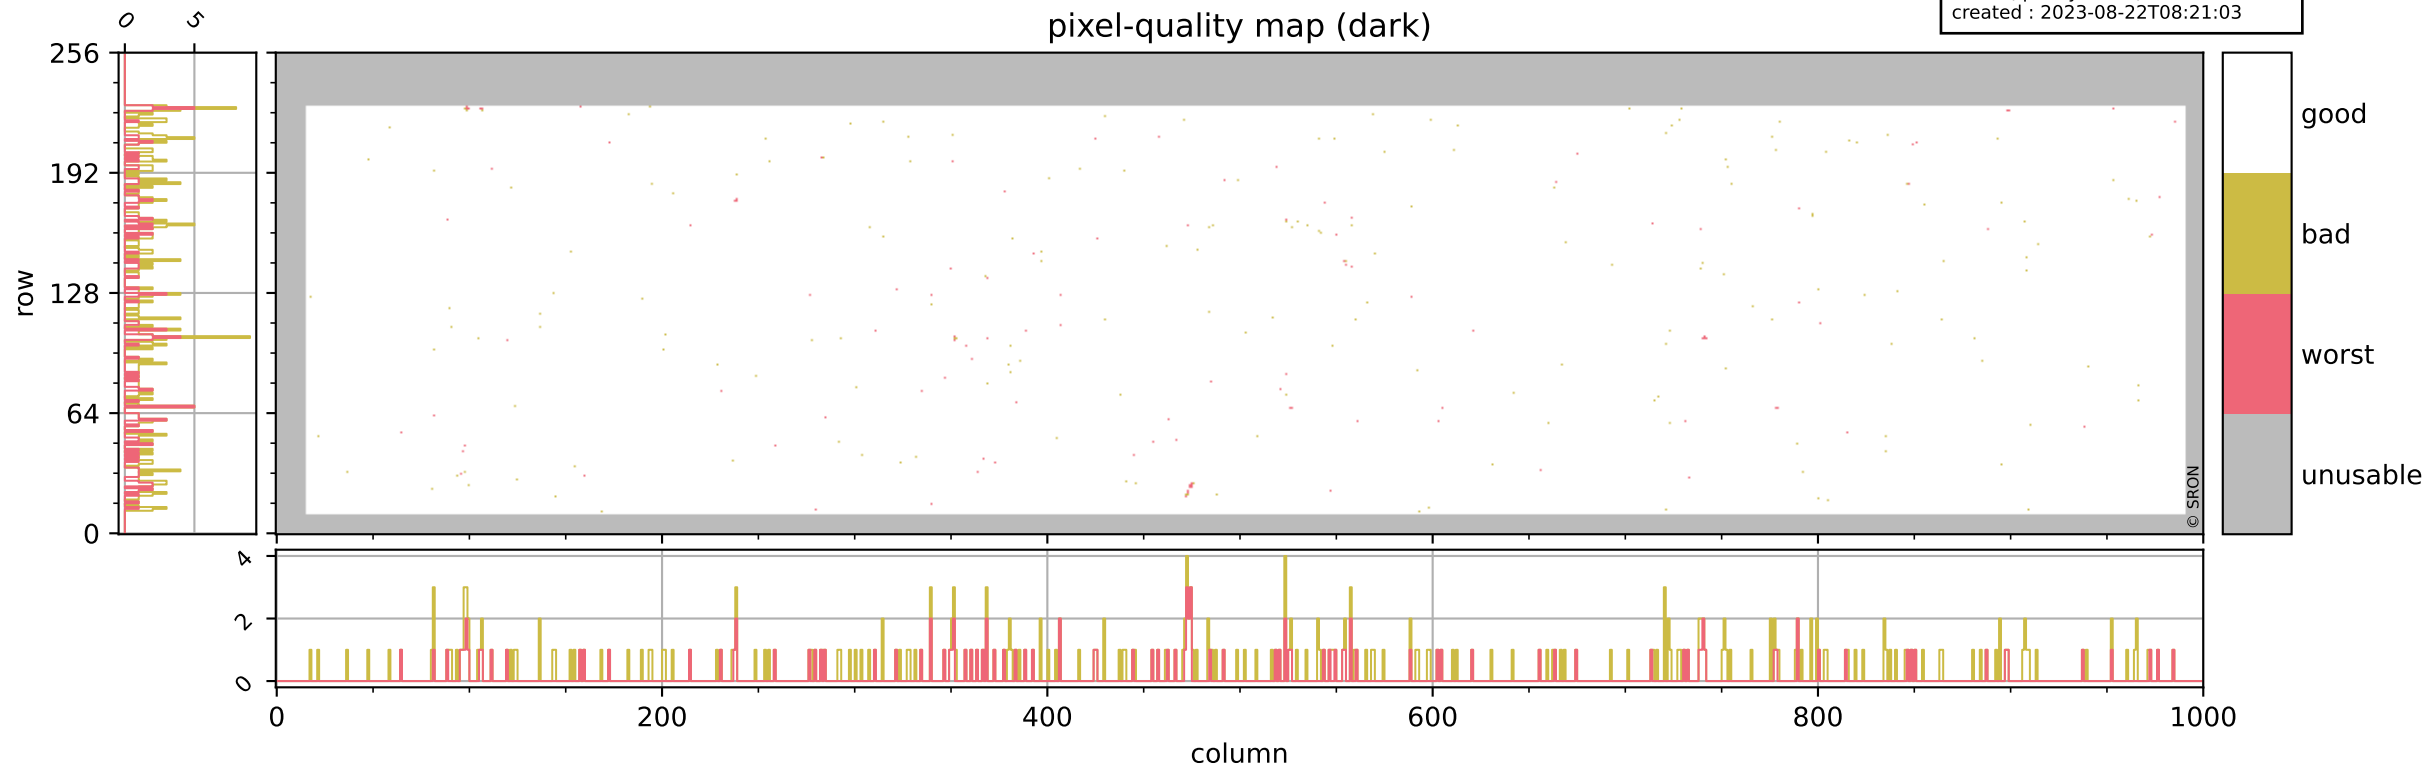

Tropomi SWIR pixel quality (official)

orbits : 19 in [18322, 18367]
coverage : 2021-04-27 / 2021-04-29
bad (quality < 0.8) : 3708
worst (quality < 0.1) : 449
created : 2023-08-22T08:21:02

pixel-quality map

Tropomi SWIR pixel quality (official)

orbits : 19 in [18322, 18367]
coverage : 2021-04-27 / 2021-04-29
bad (quality < 0.8) : 295
worst (quality < 0.1) : 113
created : 2023-08-22T08:21:03

pixel-quality map (dark)

Tropomi SWIR pixel quality (official)

orbits : 19 in [18322, 18367]
coverage : 2021-04-27 / 2021-04-29
bad (quality < 0.8) : 3447
worst (quality < 0.1) : 371
created : 2023-08-22T08:21:03

pixel-quality map (noise average)

Tropomi SWIR pixel quality (official)

orbits : 19 in [18322, 18367]
coverage : 2021-04-27 / 2021-04-29
to good : 362
good to bad : 1580
to worst : 239
created : 2023-08-22T08:21:03

total quality compared with SWIR pixel-quality CKD