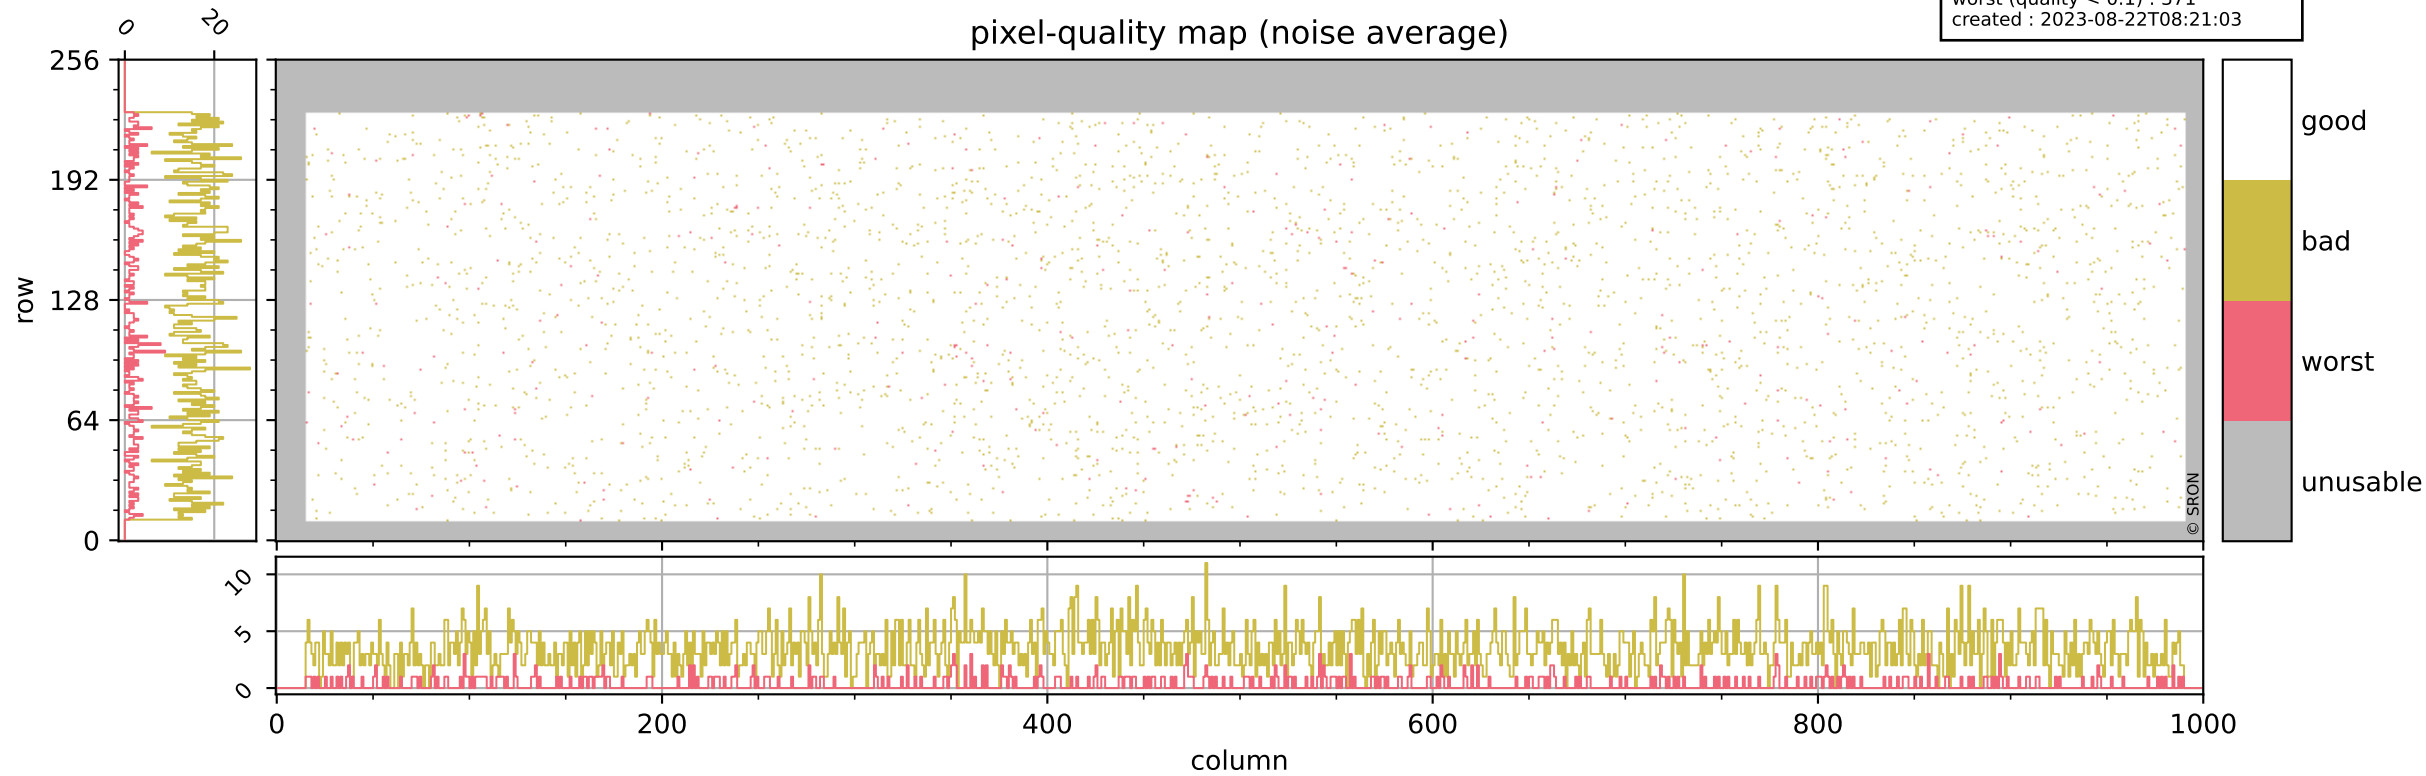

Tropomi SWIR pixel quality (official)

orbits : 19 in [18322, 18367]
coverage : 2021-04-27 / 2021-04-29
bad (quality < 0.8) : 295
worst (quality < 0.1) : 113
created : 2023-08-22T08:21:03

pixel-quality map (dark)

Tropomi SWIR pixel quality (official)

orbits : 19 in [18322, 18367]
coverage : 2021-04-27 / 2021-04-29
bad (quality < 0.8) : 3447
worst (quality < 0.1) : 371
created : 2023-08-22T08:21:03

pixel-quality map (noise average)

Tropomi SWIR pixel quality (official)

orbits : 19 in [18322, 18367]
coverage : 2021-04-27 / 2021-04-29
to good : 362
good to bad : 1580
to worst : 239
created : 2023-08-22T08:21:03

total quality compared with SWIR pixel-quality CKD

Tropomi SWIR pixel quality (official)

orbits : 19 in [18322, 18367]
coverage : 2021-04-27 / 2021-04-29
created : 2023-08-22T08:21:03

Histograms of pixel-quality

Tropomi SWIR pixel quality (official) ground-tracks of Sentinel-5P