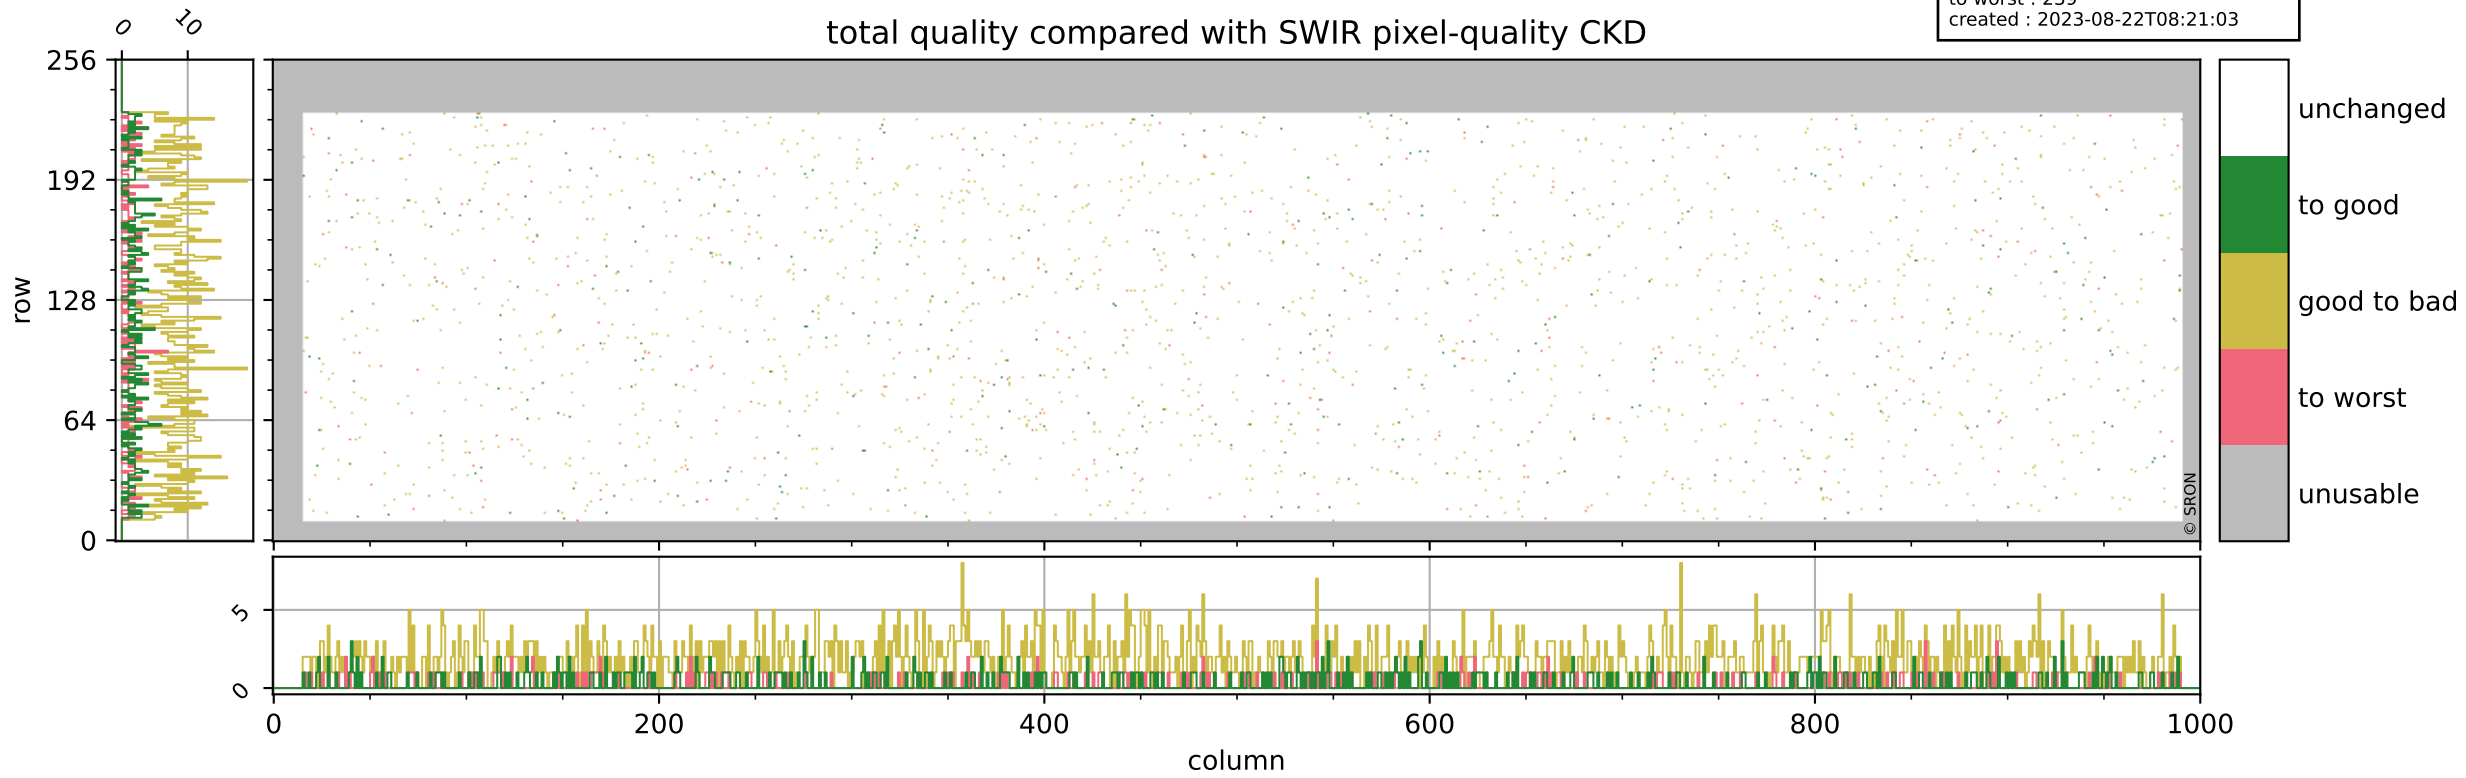

Tropomi SWIR pixel quality (official)

orbits : 19 in [18322, 18367]
coverage : 2021-04-27 / 2021-04-29
bad (quality < 0.8) : 3447
worst (quality < 0.1) : 371
created : 2023-08-22T08:21:03

pixel-quality map (noise average)

Tropomi SWIR pixel quality (official)

orbits : 19 in [18322, 18367]
coverage : 2021-04-27 / 2021-04-29
to good : 362
good to bad : 1580
to worst : 239
created : 2023-08-22T08:21:03

total quality compared with SWIR pixel-quality CKD

Tropomi SWIR pixel quality (official)

orbits : 19 in [18322, 18367]
coverage : 2021-04-27 / 2021-04-29
created : 2023-08-22T08:21:03

Histograms of pixel-quality

Tropomi SWIR pixel quality (official) ground-tracks of Sentinel-5P

orbits : 19 in [18322, 18367]
coverage : 2021-04-27 / 2021-04-29
created : 2023-08-22T08:21:04

Tropomi SWIR pixel quality (official)

orbits : [2827, 18367]
coverage : 2018-04-30 / 2021-04-29
created : 2023-08-22T08:21:04