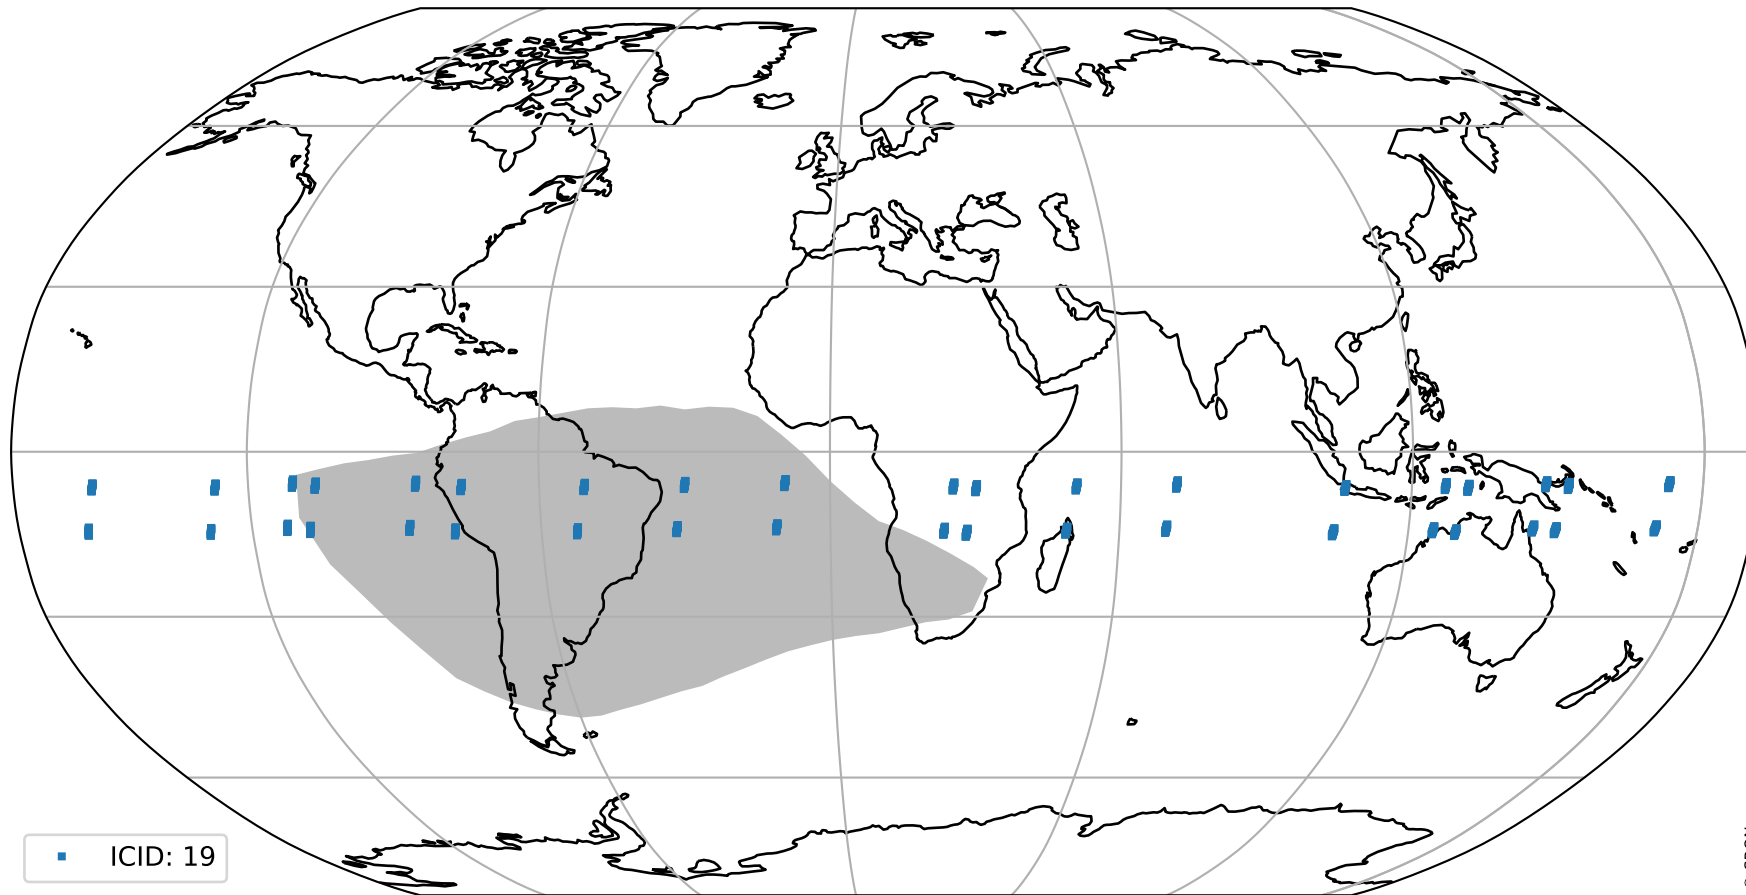

Tropomi SWIR pixel quality (official)

orbits : 19 in [18322, 18367]
coverage : 2021-04-27 / 2021-04-29
to good : 362
good to bad : 1580
to worst : 239
created : 2023-08-22T08:21:03

total quality compared with SWIR pixel-quality CKD

Tropomi SWIR pixel quality (official)

orbits : 19 in [18322, 18367]
coverage : 2021-04-27 / 2021-04-29
created : 2023-08-22T08:21:03

Histograms of pixel-quality

Tropomi SWIR pixel quality (official) ground-tracks of Sentinel-5P

orbits : 19 in [18322, 18367]
coverage : 2021-04-27 / 2021-04-29
created : 2023-08-22T08:21:04

Tropomi SWIR pixel quality (official)

orbits : [2827, 18367]
coverage : 2018-04-30 / 2021-04-29
created : 2023-08-22T08:21:04