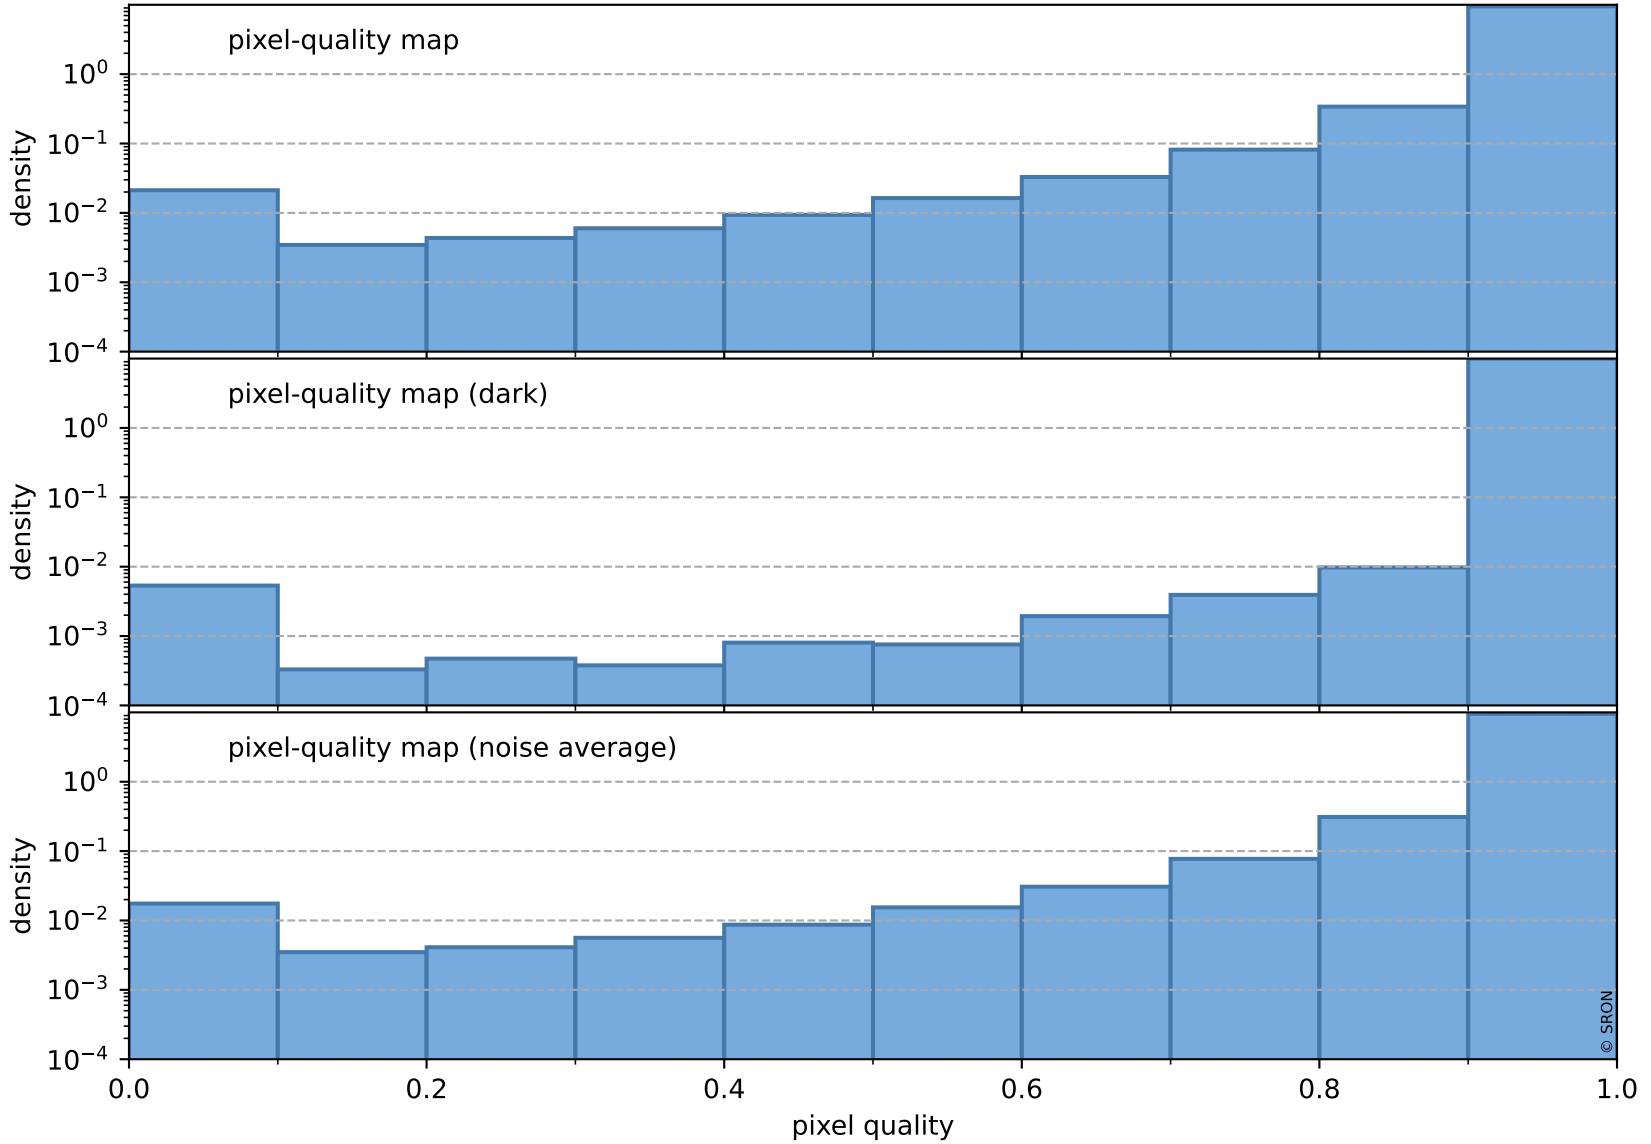

Tropomi SWIR pixel quality (official)

orbits : 19 in [18322, 18367]
coverage : 2021-04-27 / 2021-04-29
to good : 362
good to bad : 1580
to worst : 239
created : 2023-08-22T08:21:03

total quality compared with SWIR pixel-quality CKD

Tropomi SWIR pixel quality (official)

orbits : 19 in [18322, 18367]
coverage : 2021-04-27 / 2021-04-29
created : 2023-08-22T08:21:03

Histograms of pixel-quality

Tropomi SWIR pixel quality (official) ground-tracks of Sentinel-5P

orbits : 19 in [18322, 18367]
coverage : 2021-04-27 / 2021-04-29
created : 2023-08-22T08:21:04

Tropomi SWIR pixel quality (official)

orbits : [2827, 18367]
coverage : 2018-04-30 / 2021-04-29
created : 2023-08-22T08:21:04