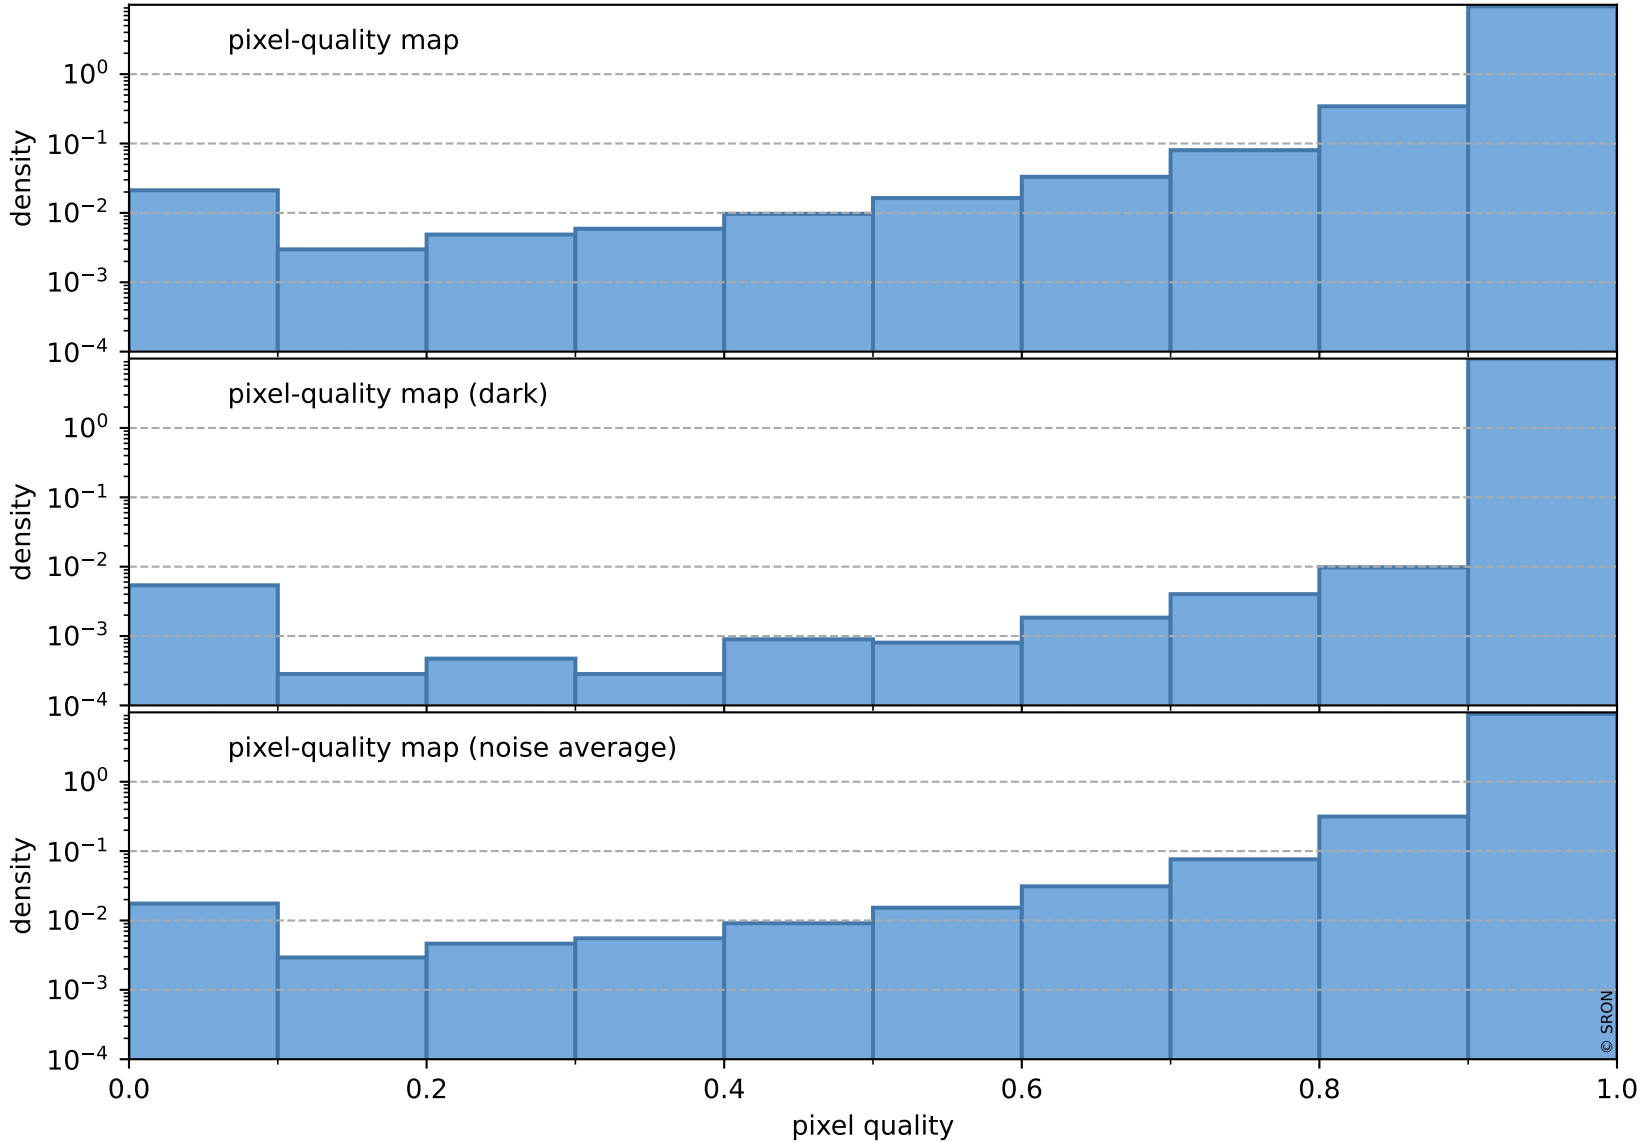

orbits : 19 in [18337, 18382]
coverage : 2021-04-28 / 2021-05-01
to good : 365
good to bad : 1567
to worst : 238
created : 2023-08-22T08:21:05

total quality compared with SWIR pixel-quality CKD

Tropomi SWIR pixel quality (official)

orbits : 19 in [18337, 18382]
coverage : 2021-04-28 / 2021-05-01
created : 2023-08-22T08:21:06

Histograms of pixel-quality

Tropomi SWIR pixel quality (official) ground-tracks of Sentinel-5P

orbits : 19 in [18337, 18382]
coverage : 2021-04-28 / 2021-05-01
created : 2023-08-22T08:21:06

Tropomi SWIR pixel quality (official)

orbits : [2827, 18382]
coverage : 2018-04-30 / 2021-05-01
created : 2023-08-22T08:21:06

trend of pixel quality & temperatures