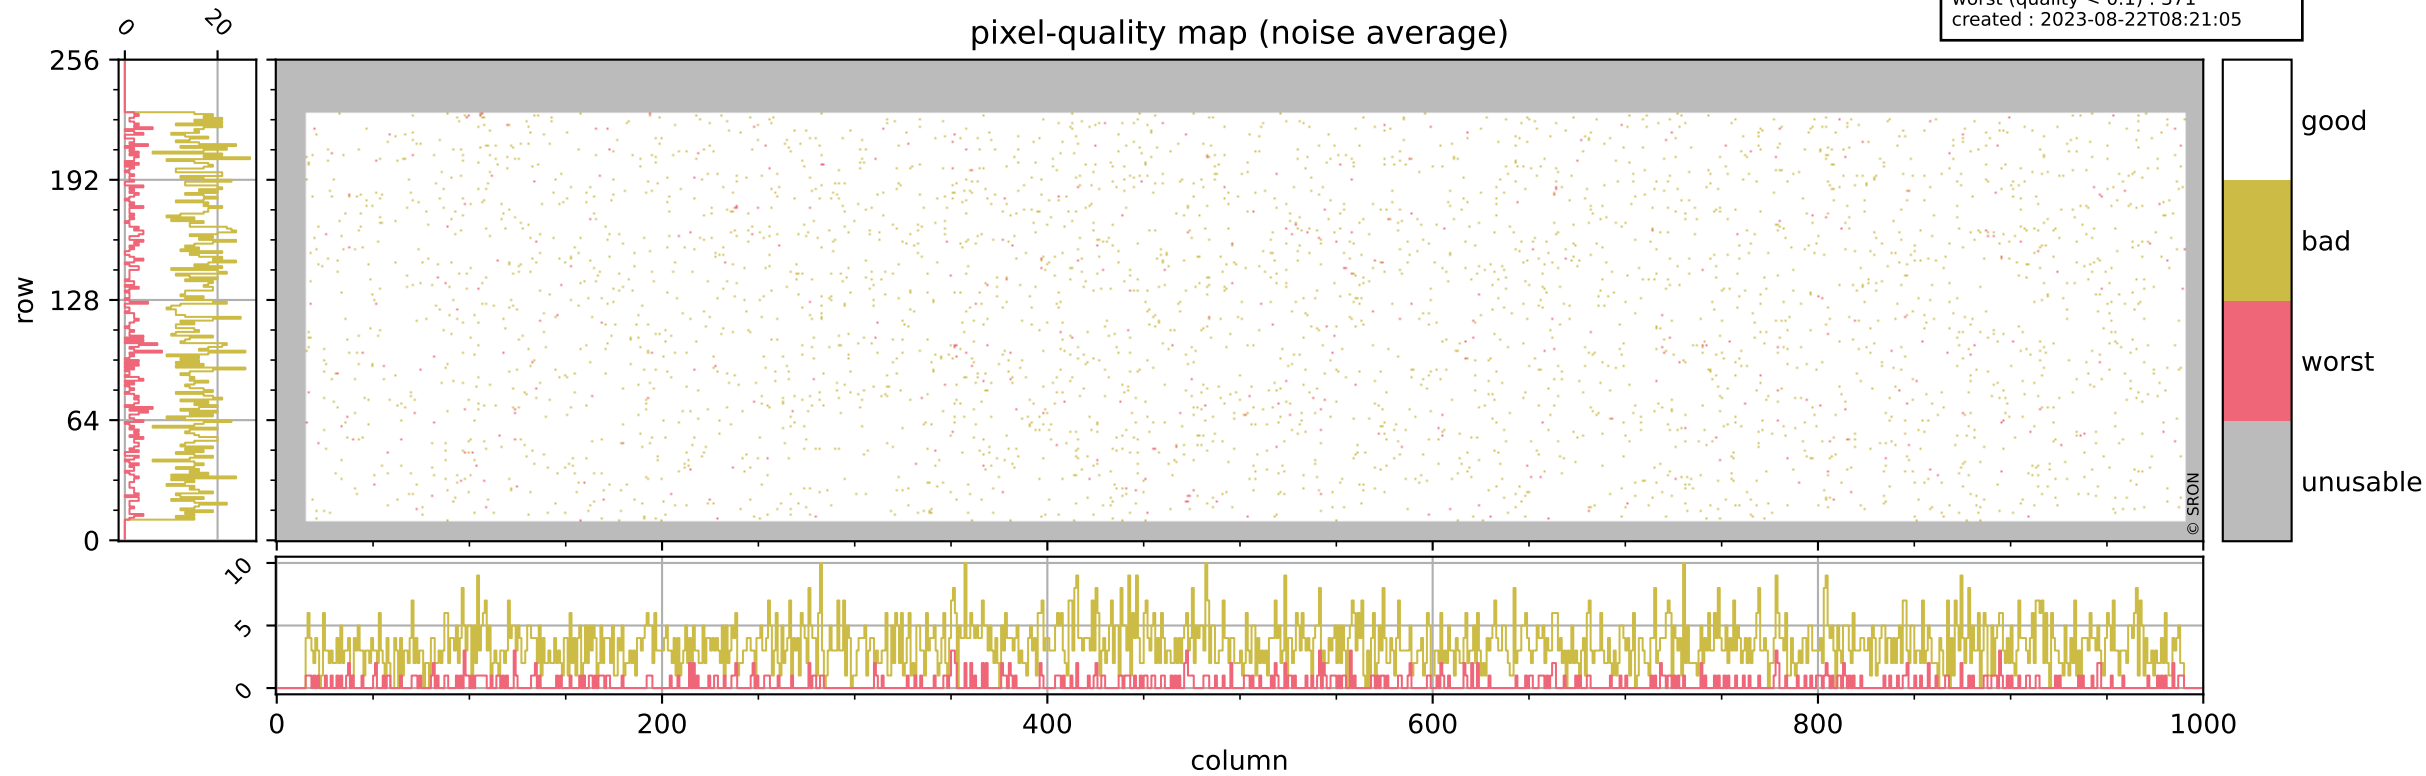

Tropomi SWIR pixel quality (official)

orbits : 19 in [18337, 18382]
coverage : 2021-04-28 / 2021-05-01
bad (quality < 0.8) : 296
worst (quality < 0.1) : 114
created : 2023-08-22T08:21:05

Tropomi SWIR pixel quality (official)

orbits : 19 in [18337, 18382]
coverage : 2021-04-28 / 2021-05-01
bad (quality < 0.8) : 3434
worst (quality < 0.1) : 371
created : 2023-08-22T08:21:05

pixel-quality map (noise average)

Tropomi SWIR pixel quality (official)

orbits : 19 in [18337, 18382]
coverage : 2021-04-28 / 2021-05-01
to good : 365
good to bad : 1567
to worst : 238
created : 2023-08-22T08:21:05

total quality compared with SWIR pixel-quality CKD

Tropomi SWIR pixel quality (official)

orbits : 19 in [18337, 18382]
coverage : 2021-04-28 / 2021-05-01
created : 2023-08-22T08:21:06

Histograms of pixel-quality

Tropomi SWIR pixel quality (official) ground-tracks of Sentinel-5P

orbits : 19 in [18337, 18382]
coverage : 2021-04-28 / 2021-05-01
created : 2023-08-22T08:21:06