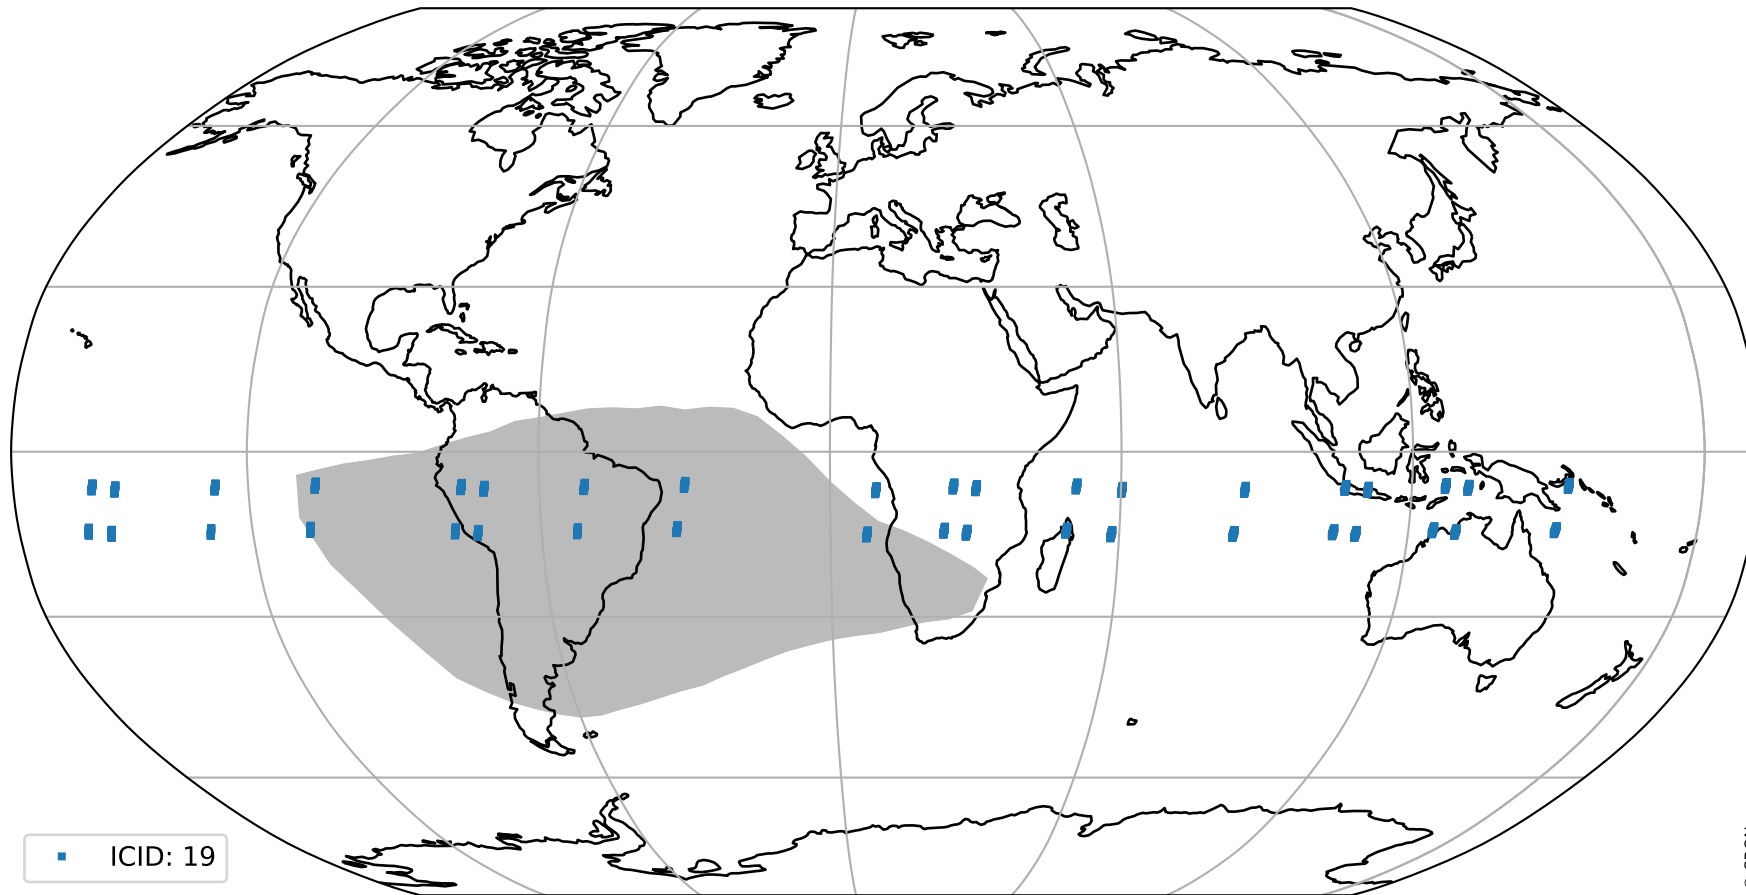

orbits : 19 in [18337, 18382]
coverage : 2021-04-28 / 2021-05-01
bad (quality < 0.8) : 3434
worst (quality < 0.1) : 371
created : 2023-08-22T08:21:05

pixel-quality map (noise average)

Tropomi SWIR pixel quality (official)

orbits : 19 in [18337, 18382]
coverage : 2021-04-28 / 2021-05-01
to good : 365
good to bad : 1567
to worst : 238
created : 2023-08-22T08:21:05

total quality compared with SWIR pixel-quality CKD

Tropomi SWIR pixel quality (official)

orbits : 19 in [18337, 18382]
coverage : 2021-04-28 / 2021-05-01
created : 2023-08-22T08:21:06

Histograms of pixel-quality

Tropomi SWIR pixel quality (official) ground-tracks of Sentinel-5P

orbits : 19 in [18337, 18382]
coverage : 2021-04-28 / 2021-05-01
created : 2023-08-22T08:21:06

Tropomi SWIR pixel quality (official)

orbits : [2827, 18382]
coverage : 2018-04-30 / 2021-05-01
created : 2023-08-22T08:21:06

trend of pixel quality & temperatures