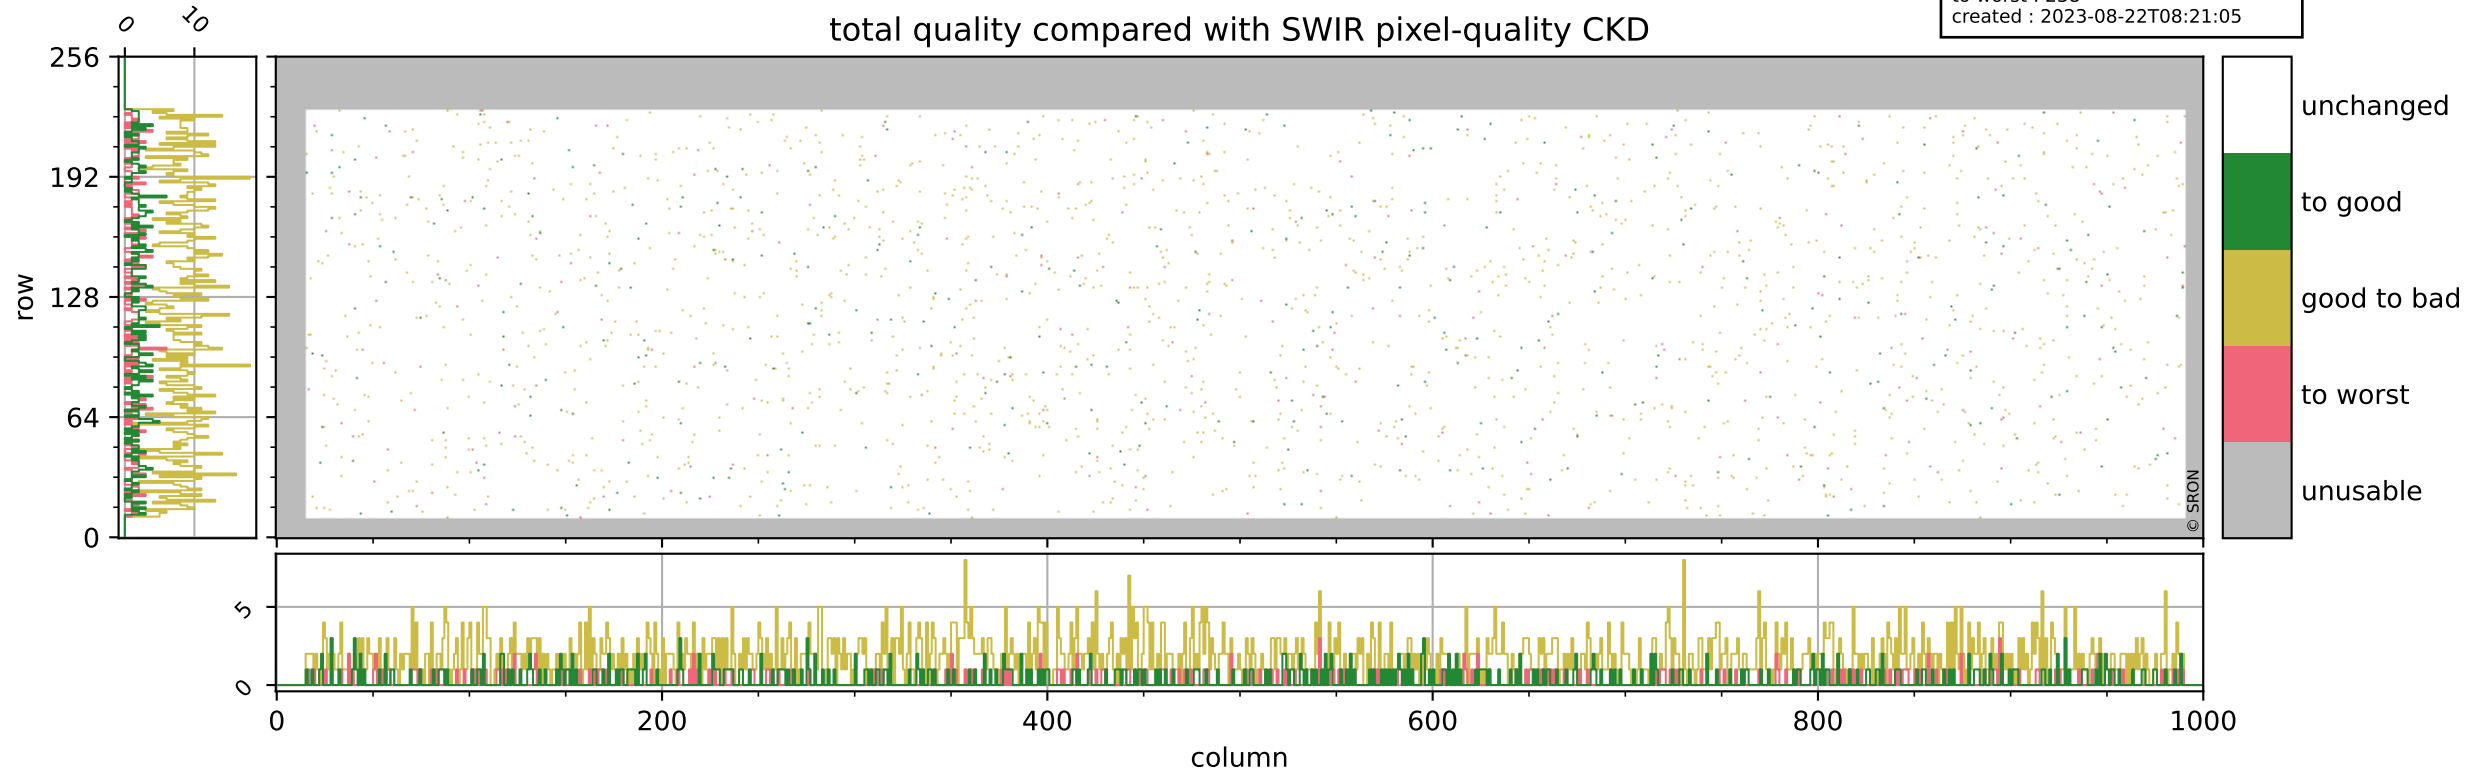

Tropomi SWIR pixel quality (official)

orbits : 19 in [18337, 18382]
coverage : 2021-04-28 / 2021-05-01
bad (quality < 0.8) : 296
worst (quality < 0.1) : 114
created : 2023-08-22T08:21:05

Tropomi SWIR pixel quality (official)

orbits : 19 in [18337, 18382]
coverage : 2021-04-28 / 2021-05-01
bad (quality < 0.8) : 3434
worst (quality < 0.1) : 371
created : 2023-08-22T08:21:05

pixel-quality map (noise average)

Tropomi SWIR pixel quality (official)

orbits : 19 in [18337, 18382]
coverage : 2021-04-28 / 2021-05-01
to good : 365
good to bad : 1567
to worst : 238
created : 2023-08-22T08:21:05

total quality compared with SWIR pixel-quality CKD

Tropomi SWIR pixel quality (official)

orbits : 19 in [18337, 18382]
coverage : 2021-04-28 / 2021-05-01
created : 2023-08-22T08:21:06

Histograms of pixel-quality

Tropomi SWIR pixel quality (official) ground-tracks of Sentinel-5P

orbits : 19 in [18337, 18382]
coverage : 2021-04-28 / 2021-05-01
created : 2023-08-22T08:21:06