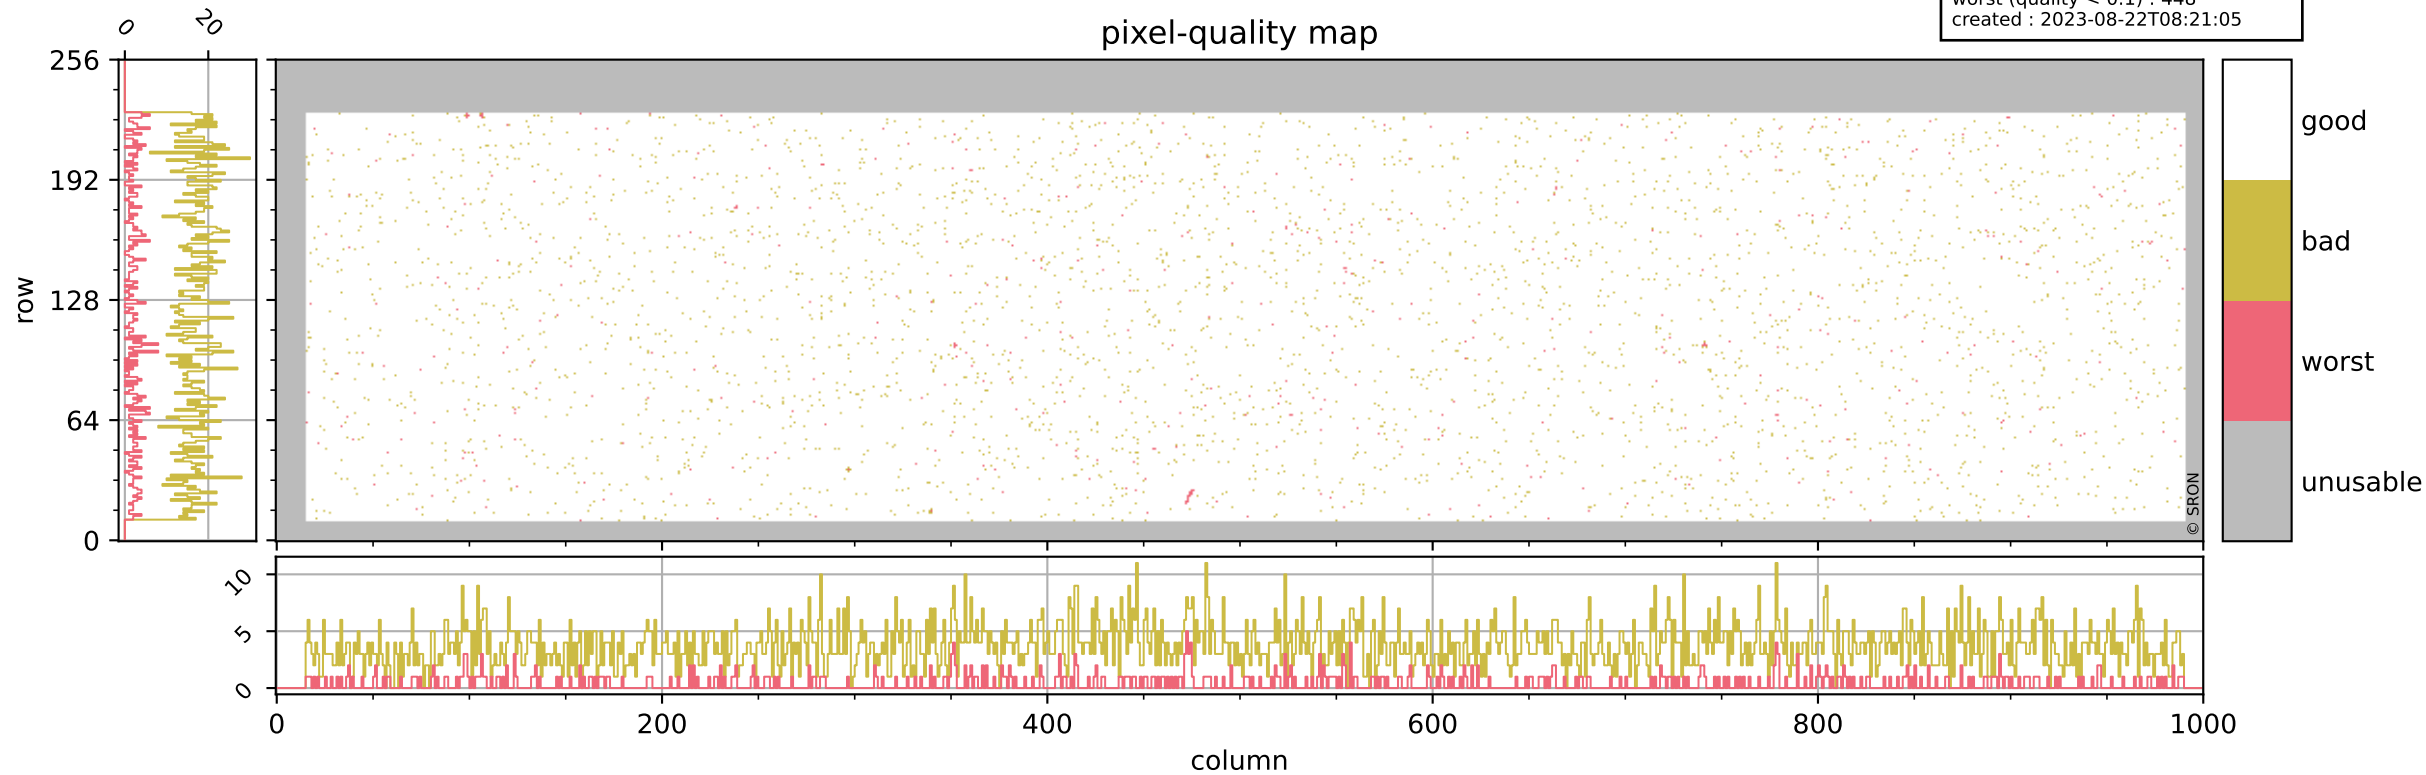

Tropomi SWIR pixel quality (official)

orbits : 19 in [18337, 18382]
coverage : 2021-04-28 / 2021-05-01
bad (quality < 0.8) : 3688
worst (quality < 0.1) : 448
created : 2023-08-22T08:21:05

pixel-quality map

Tropomi SWIR pixel quality (official)

orbits : 19 in [18337, 18382]
coverage : 2021-04-28 / 2021-05-01
bad (quality < 0.8) : 296
worst (quality < 0.1) : 114
created : 2023-08-22T08:21:05

Tropomi SWIR pixel quality (official)

orbits : 19 in [18337, 18382]
coverage : 2021-04-28 / 2021-05-01
bad (quality < 0.8) : 3434
worst (quality < 0.1) : 371
created : 2023-08-22T08:21:05

pixel-quality map (noise average)

Tropomi SWIR pixel quality (official)

orbits : 19 in [18337, 18382]
coverage : 2021-04-28 / 2021-05-01
created : 2023-08-22T08:21:06

Histograms of pixel-quality

Tropomi SWIR pixel quality (official) ground-tracks of Sentinel-5P

orbits : 19 in [18337, 18382]
coverage : 2021-04-28 / 2021-05-01
created : 2023-08-22T08:21:06