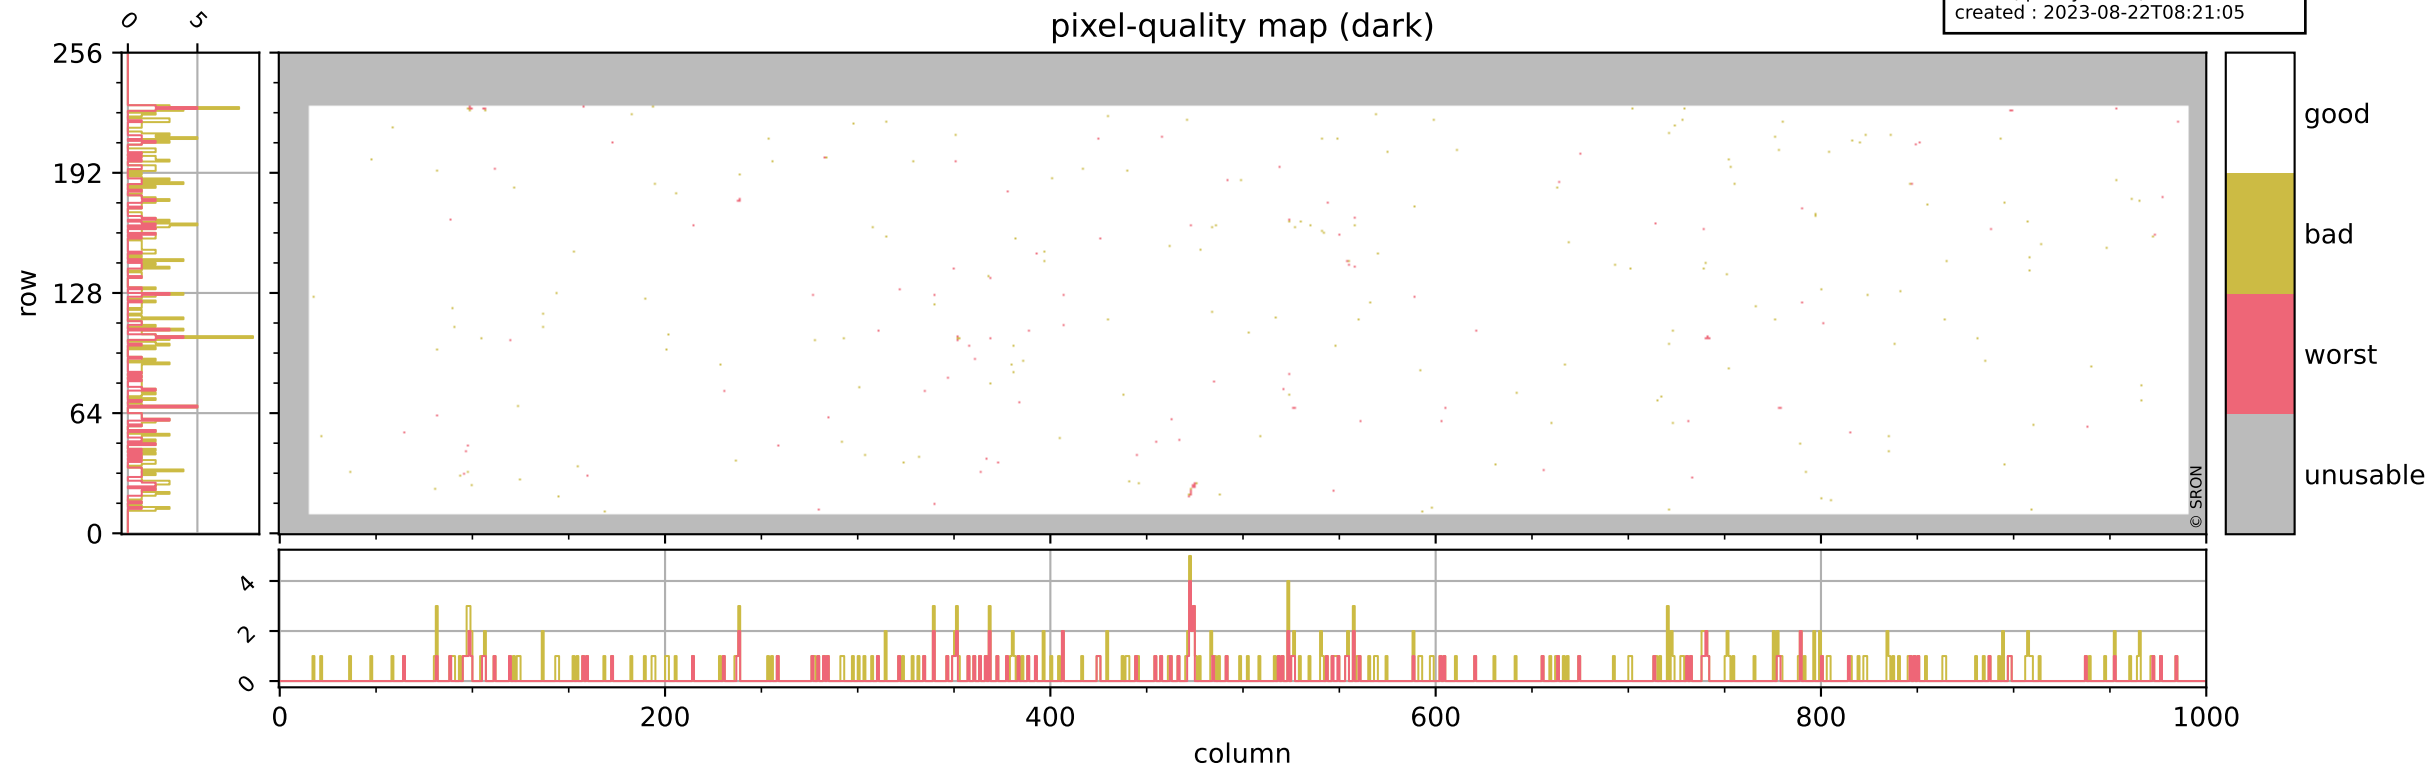

Tropomi SWIR pixel quality (official)

orbits : 19 in [18337, 18382]
coverage : 2021-04-28 / 2021-05-01
bad (quality < 0.8) : 3688
worst (quality < 0.1) : 448
created : 2023-08-22T08:21:05

pixel-quality map

Tropomi SWIR pixel quality (official)

orbits : 19 in [18337, 18382]
coverage : 2021-04-28 / 2021-05-01
bad (quality < 0.8) : 296
worst (quality < 0.1) : 114
created : 2023-08-22T08:21:05

Tropomi SWIR pixel quality (official)

orbits : 19 in [18337, 18382]
coverage : 2021-04-28 / 2021-05-01
bad (quality < 0.8) : 3434
worst (quality < 0.1) : 371
created : 2023-08-22T08:21:05

pixel-quality map (noise average)

Tropomi SWIR pixel quality (official)

orbits : 19 in [18337, 18382]
coverage : 2021-04-28 / 2021-05-01
created : 2023-08-22T08:21:06

Histograms of pixel-quality

Tropomi SWIR pixel quality (official) ground-tracks of Sentinel-5P

orbits : 19 in [18337, 18382]
coverage : 2021-04-28 / 2021-05-01
created : 2023-08-22T08:21:06