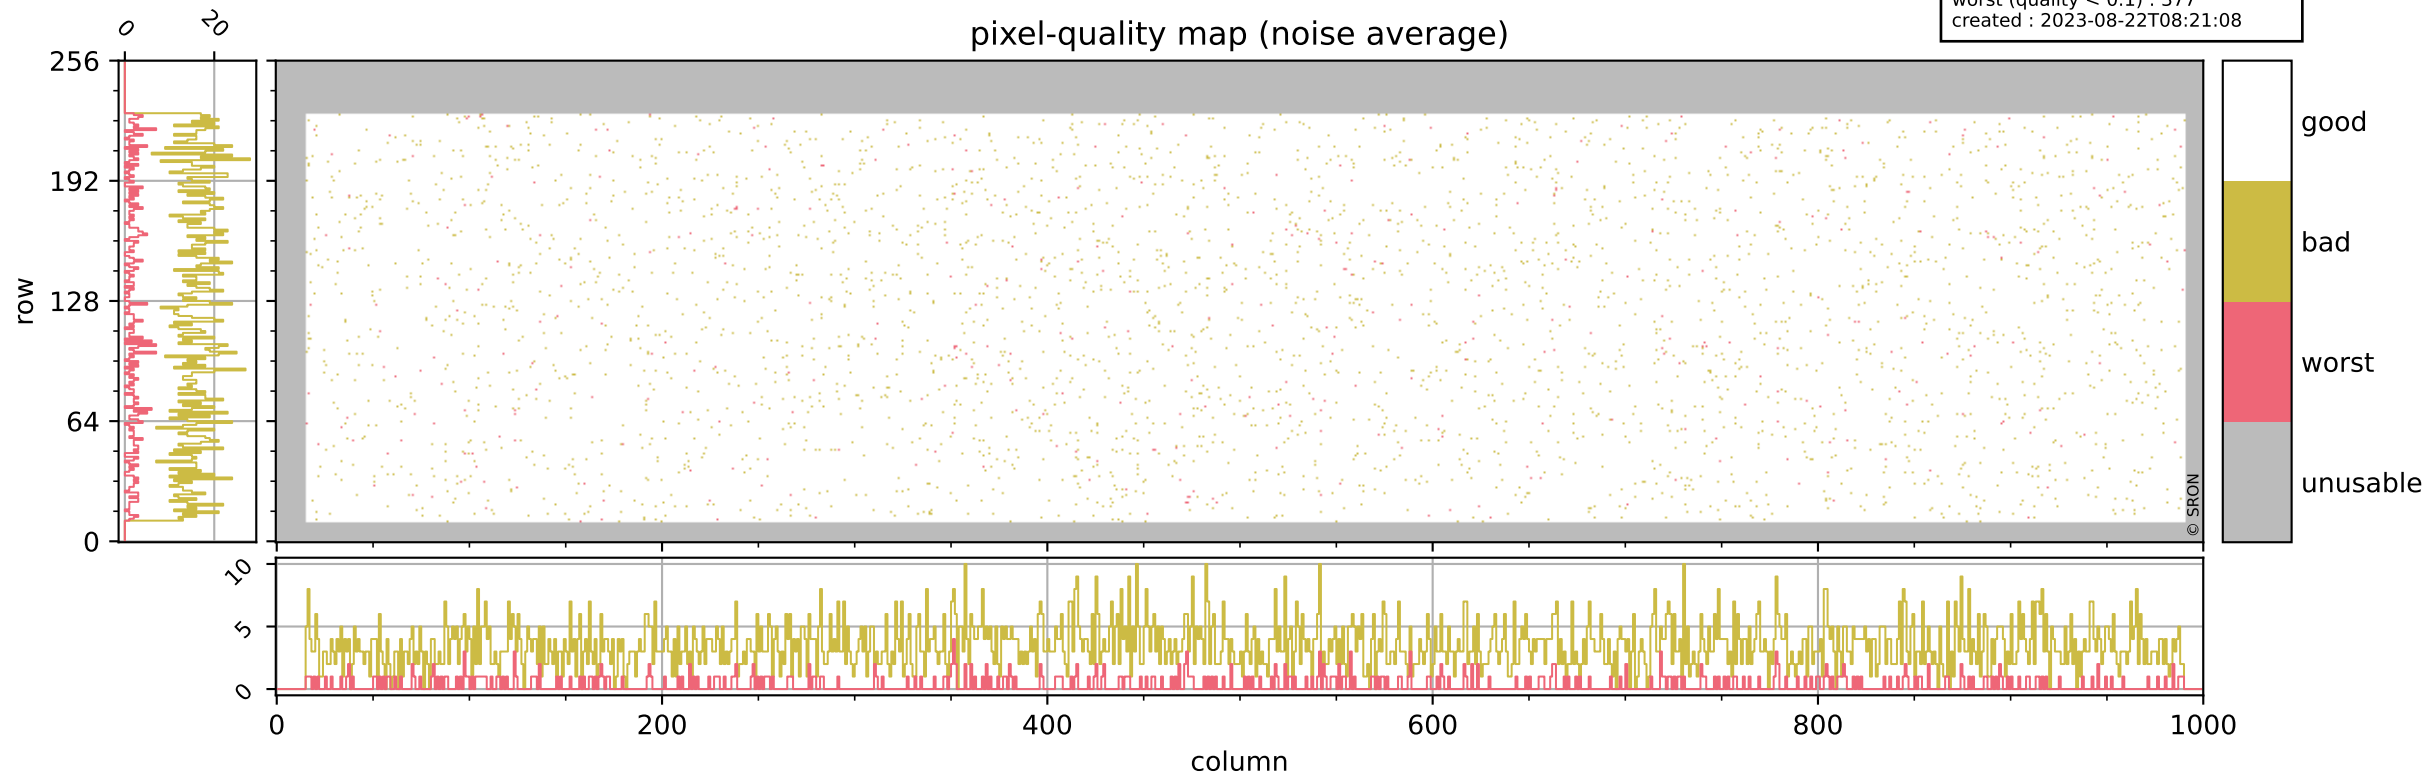

Tropomi SWIR pixel quality (official)

orbits : 20 in [18352, 18397]
coverage : 2021-04-29 / 2021-05-02
bad (quality < 0.8) : 296
worst (quality < 0.1) : 113
created : 2023-08-22T08:21:07

pixel-quality map (dark)

Tropomi SWIR pixel quality (official)

orbits : 20 in [18352, 18397]
coverage : 2021-04-29 / 2021-05-02
bad (quality < 0.8) : 3470
worst (quality < 0.1) : 377
created : 2023-08-22T08:21:08

pixel-quality map (noise average)

Tropomi SWIR pixel quality (official)

orbits : 20 in [18352, 18397]
coverage : 2021-04-29 / 2021-05-02
to good : 367
good to bad : 1600
to worst : 242
created : 2023-08-22T08:21:08

total quality compared with SWIR pixel-quality CKD

Tropomi SWIR pixel quality (official)

orbits : 20 in [18352, 18397]
coverage : 2021-04-29 / 2021-05-02
created : 2023-08-22T08:21:08

Histograms of pixel-quality

Tropomi SWIR pixel quality (official) ground-tracks of Sentinel-5P