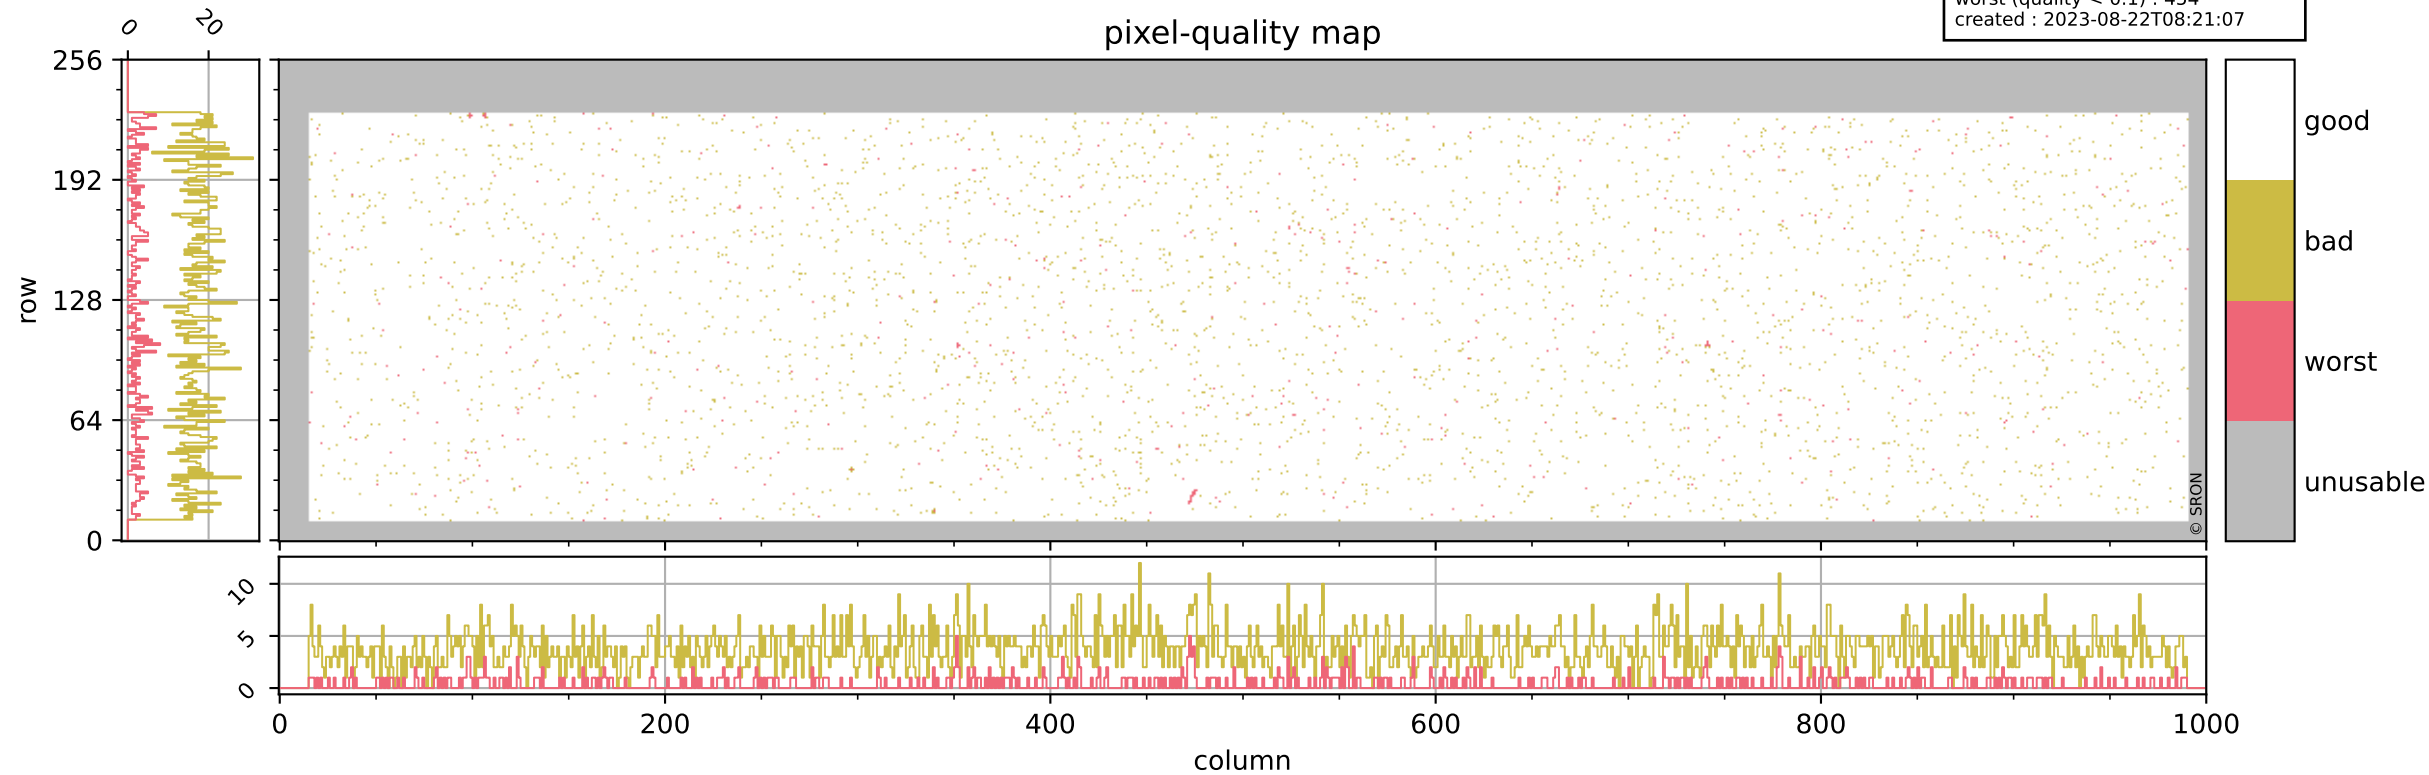

Tropomi SWIR pixel quality (official)

orbits : 20 in [18352, 18397]
coverage : 2021-04-29 / 2021-05-02
bad (quality < 0.8) : 3723
worst (quality < 0.1) : 454
created : 2023-08-22T08:21:07

pixel-quality map

Tropomi SWIR pixel quality (official)

orbits : 20 in [18352, 18397]
coverage : 2021-04-29 / 2021-05-02
bad (quality < 0.8) : 296
worst (quality < 0.1) : 113
created : 2023-08-22T08:21:07

pixel-quality map (dark)

Tropomi SWIR pixel quality (official)

orbits : 20 in [18352, 18397]
coverage : 2021-04-29 / 2021-05-02
bad (quality < 0.8) : 3470
worst (quality < 0.1) : 377
created : 2023-08-22T08:21:08

pixel-quality map (noise average)

Tropomi SWIR pixel quality (official)

orbits : 20 in [18352, 18397]
coverage : 2021-04-29 / 2021-05-02
created : 2023-08-22T08:21:08

Histograms of pixel-quality

Tropomi SWIR pixel quality (official) ground-tracks of Sentinel-5P