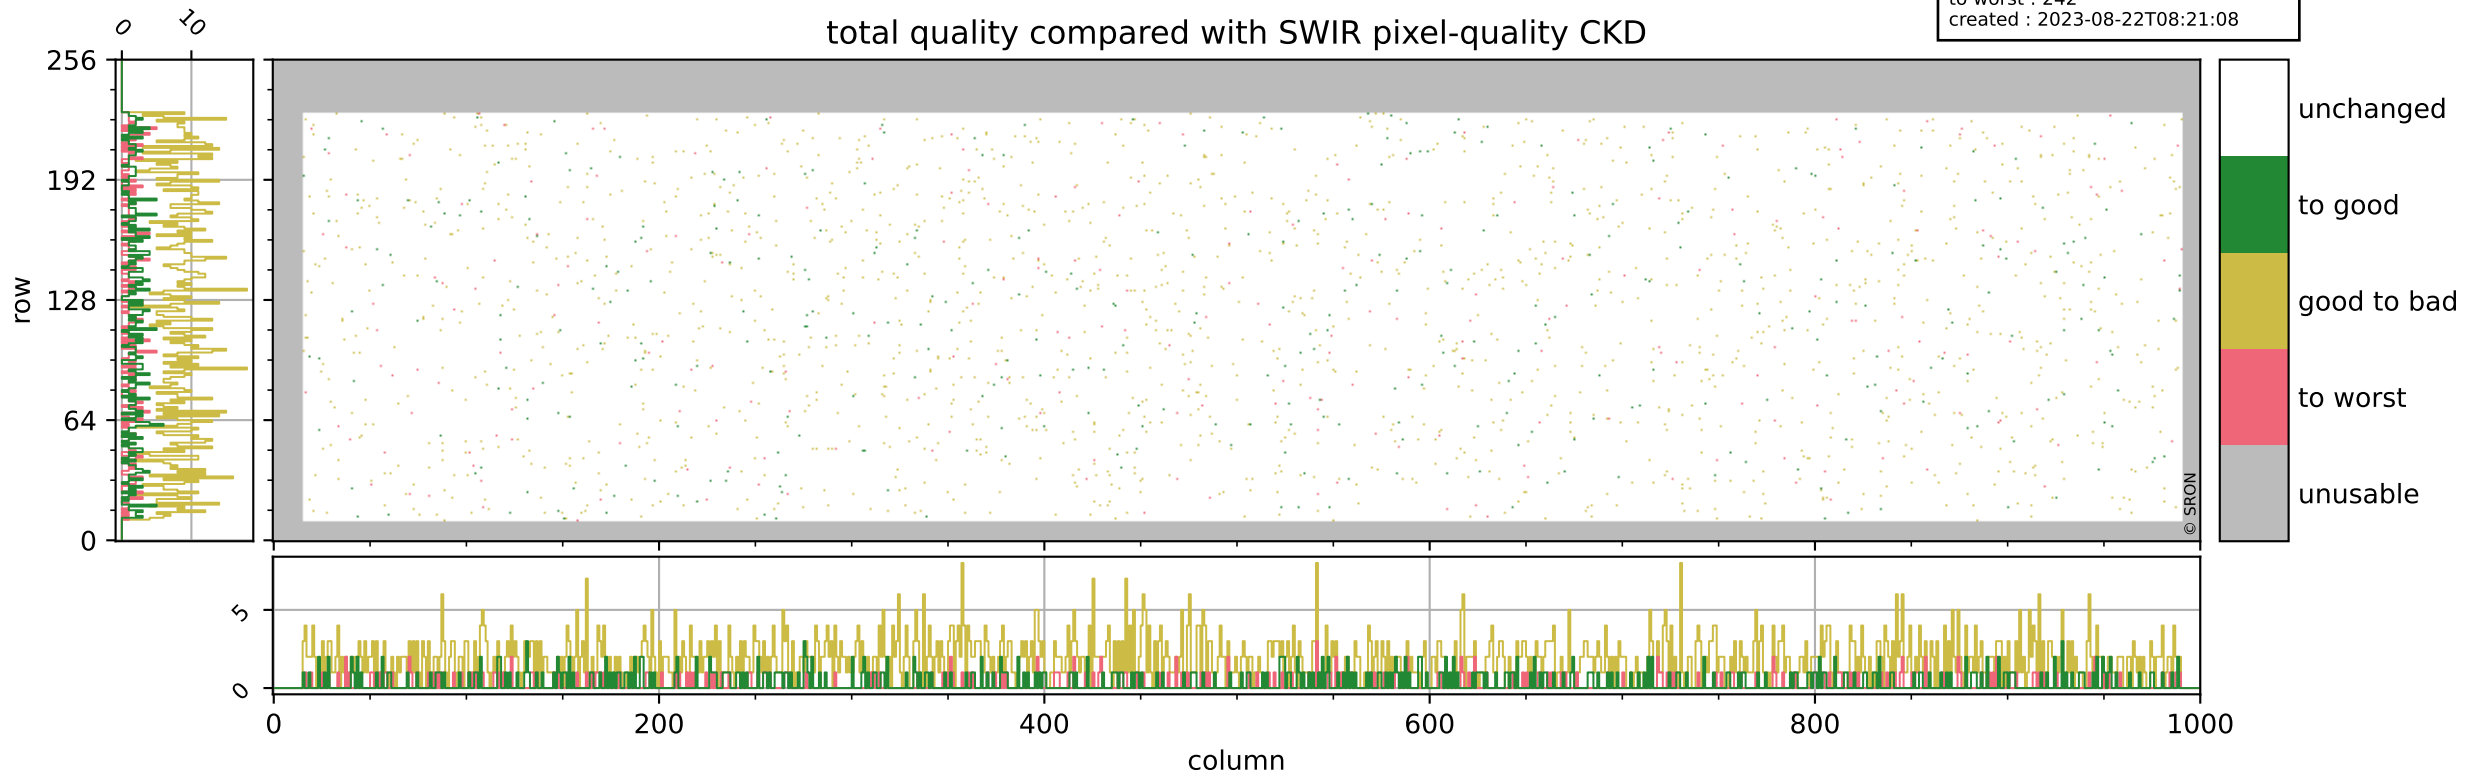

Tropomi SWIR pixel quality (official)

orbits : 20 in [18352, 18397]
coverage : 2021-04-29 / 2021-05-02
bad (quality < 0.8) : 3470
worst (quality < 0.1) : 377
created : 2023-08-22T08:21:08

pixel-quality map (noise average)

Tropomi SWIR pixel quality (official)

orbits : 20 in [18352, 18397]
coverage : 2021-04-29 / 2021-05-02
to good : 367
good to bad : 1600
to worst : 242
created : 2023-08-22T08:21:08

total quality compared with SWIR pixel-quality CKD

Tropomi SWIR pixel quality (official)

orbits : 20 in [18352, 18397]
coverage : 2021-04-29 / 2021-05-02
created : 2023-08-22T08:21:08

Histograms of pixel-quality

Tropomi SWIR pixel quality (official) ground-tracks of Sentinel-5P

orbits : 20 in [18352, 18397]
coverage : 2021-04-29 / 2021-05-02
created : 2023-08-22T08:21:09

Tropomi SWIR pixel quality (official)

orbits : [2827, 18397]
coverage : 2018-04-30 / 2021-05-02
created : 2023-08-22T08:21:09