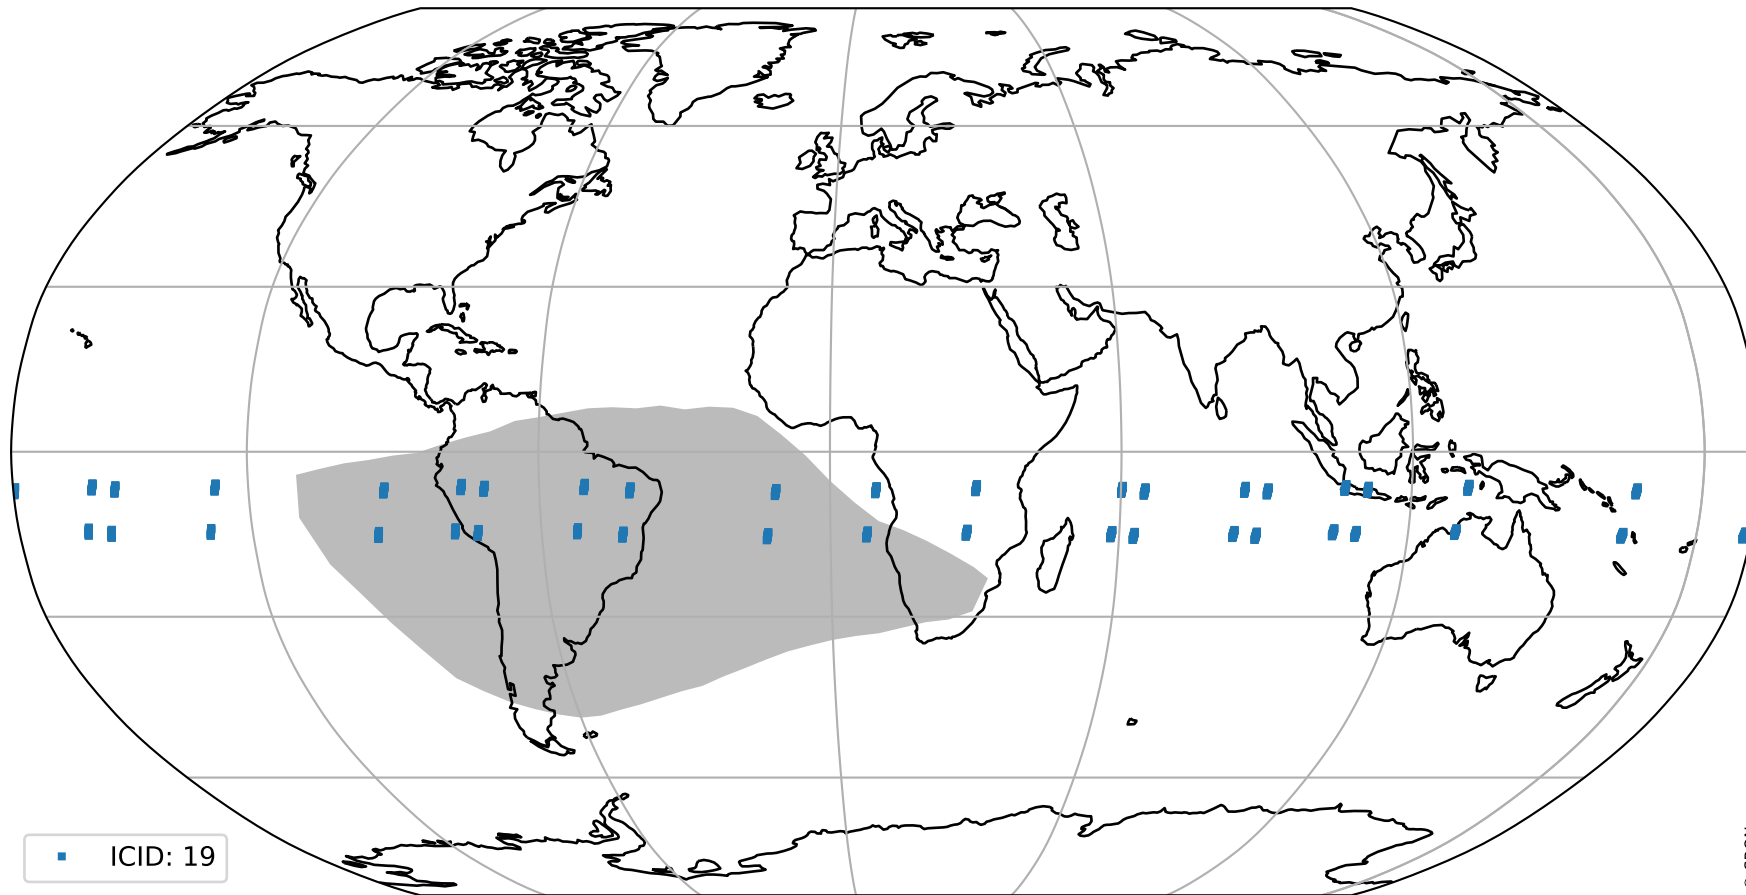

Tropomi SWIR pixel quality (official)

orbits : 20 in [18352, 18397]
coverage : 2021-04-29 / 2021-05-02
to good : 367
good to bad : 1600
to worst : 242
created : 2023-08-22T08:21:08

total quality compared with SWIR pixel-quality CKD

Tropomi SWIR pixel quality (official)

orbits : 20 in [18352, 18397]
coverage : 2021-04-29 / 2021-05-02
created : 2023-08-22T08:21:08

Histograms of pixel-quality

Tropomi SWIR pixel quality (official) ground-tracks of Sentinel-5P

orbits : 20 in [18352, 18397]
coverage : 2021-04-29 / 2021-05-02
created : 2023-08-22T08:21:09

Tropomi SWIR pixel quality (official)

orbits : [2827, 18397]
coverage : 2018-04-30 / 2021-05-02
created : 2023-08-22T08:21:09