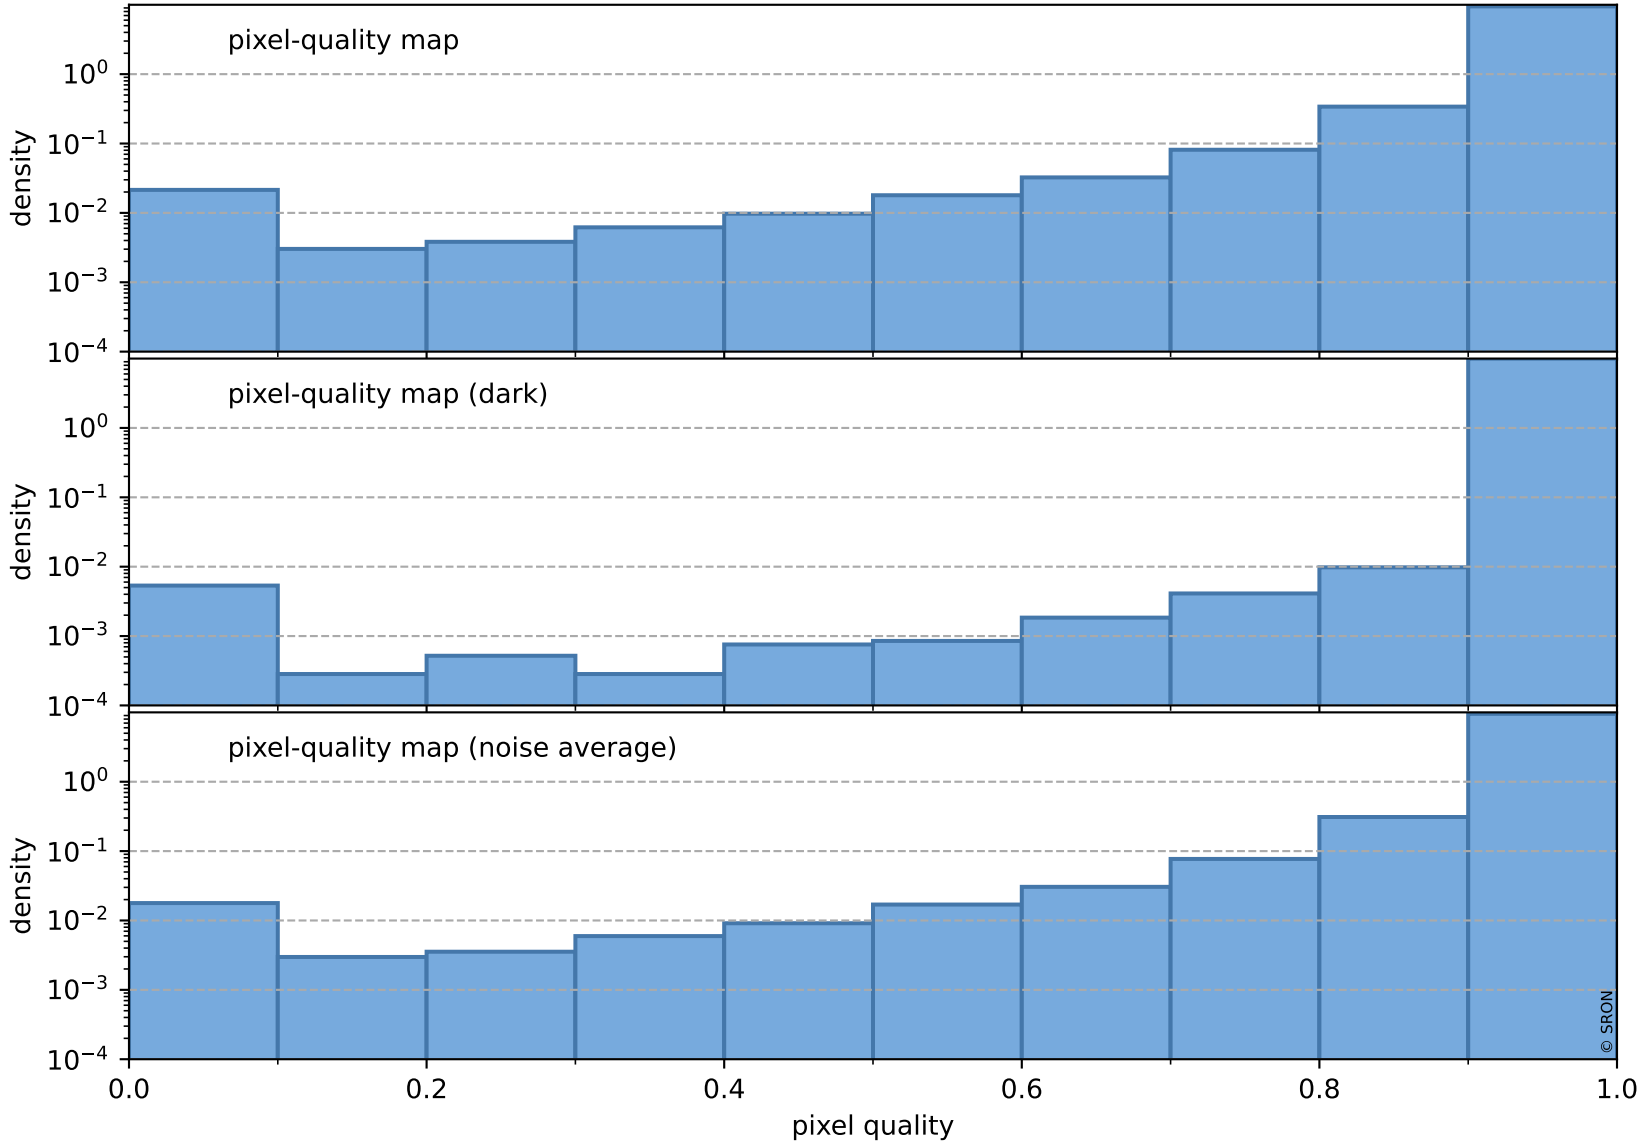

Tropomi SWIR pixel quality (official)

orbits : 20 in [18352, 18397]
coverage : 2021-04-29 / 2021-05-02
to good : 367
good to bad : 1600
to worst : 242
created : 2023-08-22T08:21:08

total quality compared with SWIR pixel-quality CKD

Tropomi SWIR pixel quality (official)

orbits : 20 in [18352, 18397]
coverage : 2021-04-29 / 2021-05-02
created : 2023-08-22T08:21:08

Histograms of pixel-quality

Tropomi SWIR pixel quality (official) ground-tracks of Sentinel-5P

orbits : 20 in [18352, 18397]
coverage : 2021-04-29 / 2021-05-02
created : 2023-08-22T08:21:09

Tropomi SWIR pixel quality (official)

orbits : [2827, 18397]
coverage : 2018-04-30 / 2021-05-02
created : 2023-08-22T08:21:09