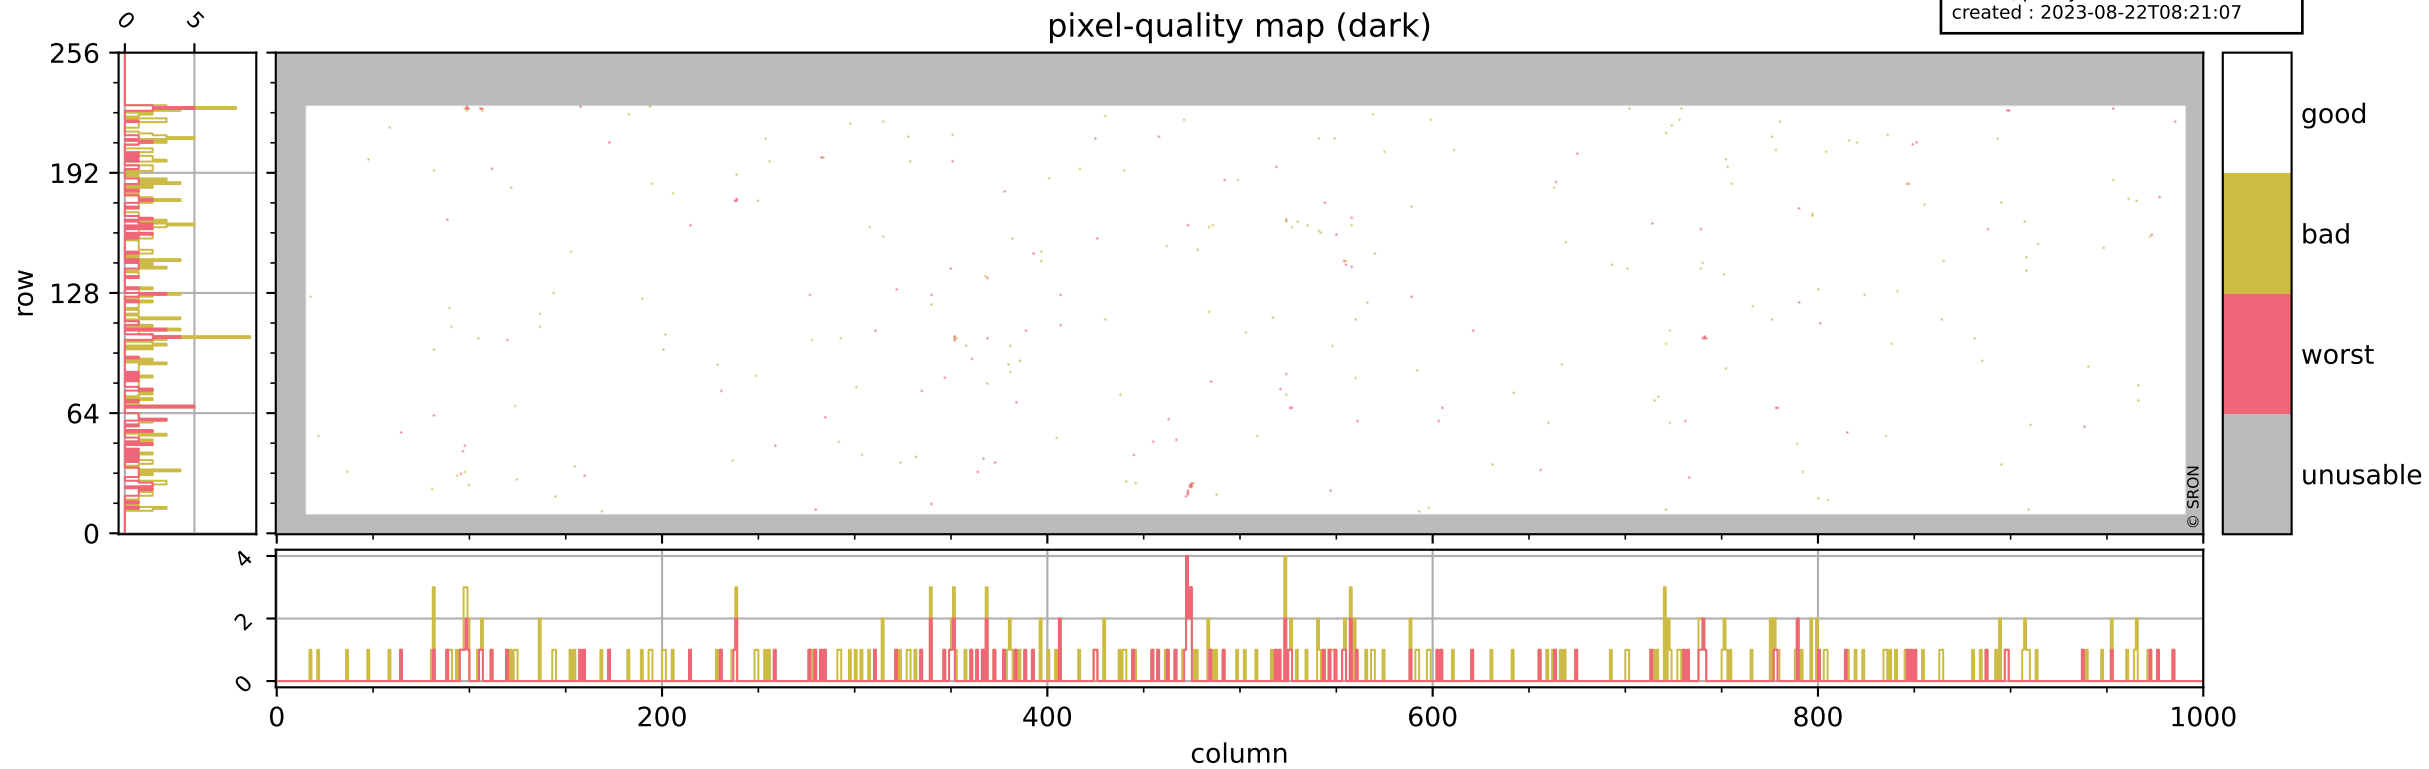

Tropomi SWIR pixel quality (official)

orbits : 20 in [18352, 18397]
coverage : 2021-04-29 / 2021-05-02
bad (quality < 0.8) : 3723
worst (quality < 0.1) : 454
created : 2023-08-22T08:21:07

pixel-quality map

Tropomi SWIR pixel quality (official)

orbits : 20 in [18352, 18397]
coverage : 2021-04-29 / 2021-05-02
bad (quality < 0.8) : 296
worst (quality < 0.1) : 113
created : 2023-08-22T08:21:07

pixel-quality map (dark)

Tropomi SWIR pixel quality (official)

orbits : 20 in [18352, 18397]
coverage : 2021-04-29 / 2021-05-02
bad (quality < 0.8) : 3470
worst (quality < 0.1) : 377
created : 2023-08-22T08:21:08

pixel-quality map (noise average)

Tropomi SWIR pixel quality (official)

orbits : 20 in [18352, 18397]
coverage : 2021-04-29 / 2021-05-02
created : 2023-08-22T08:21:08

Histograms of pixel-quality

Tropomi SWIR pixel quality (official) ground-tracks of Sentinel-5P