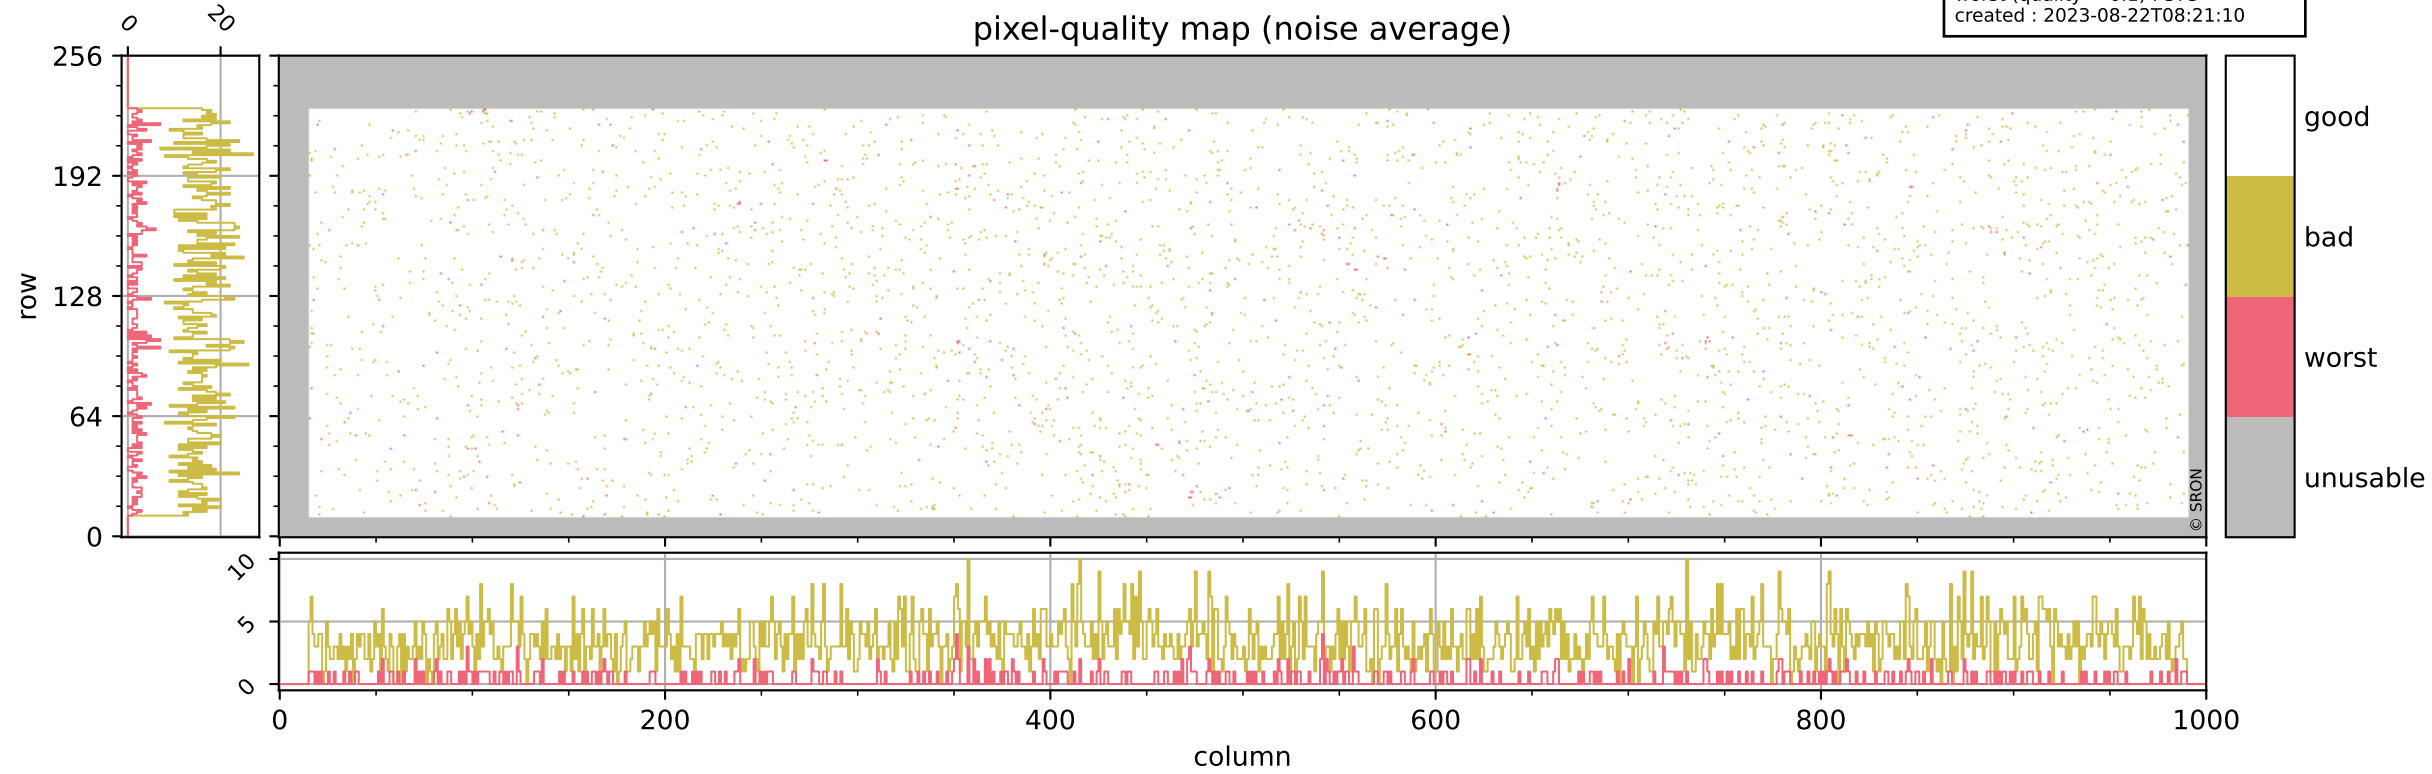

Tropomi SWIR pixel quality (official)

orbits : 19 in [18367, 18412]
coverage : 2021-04-30 / 2021-05-03
bad (quality < 0.8) : 3445
worst (quality < 0.1) : 375
created : 2023-08-22T08:21:10

pixel-quality map (noise average)