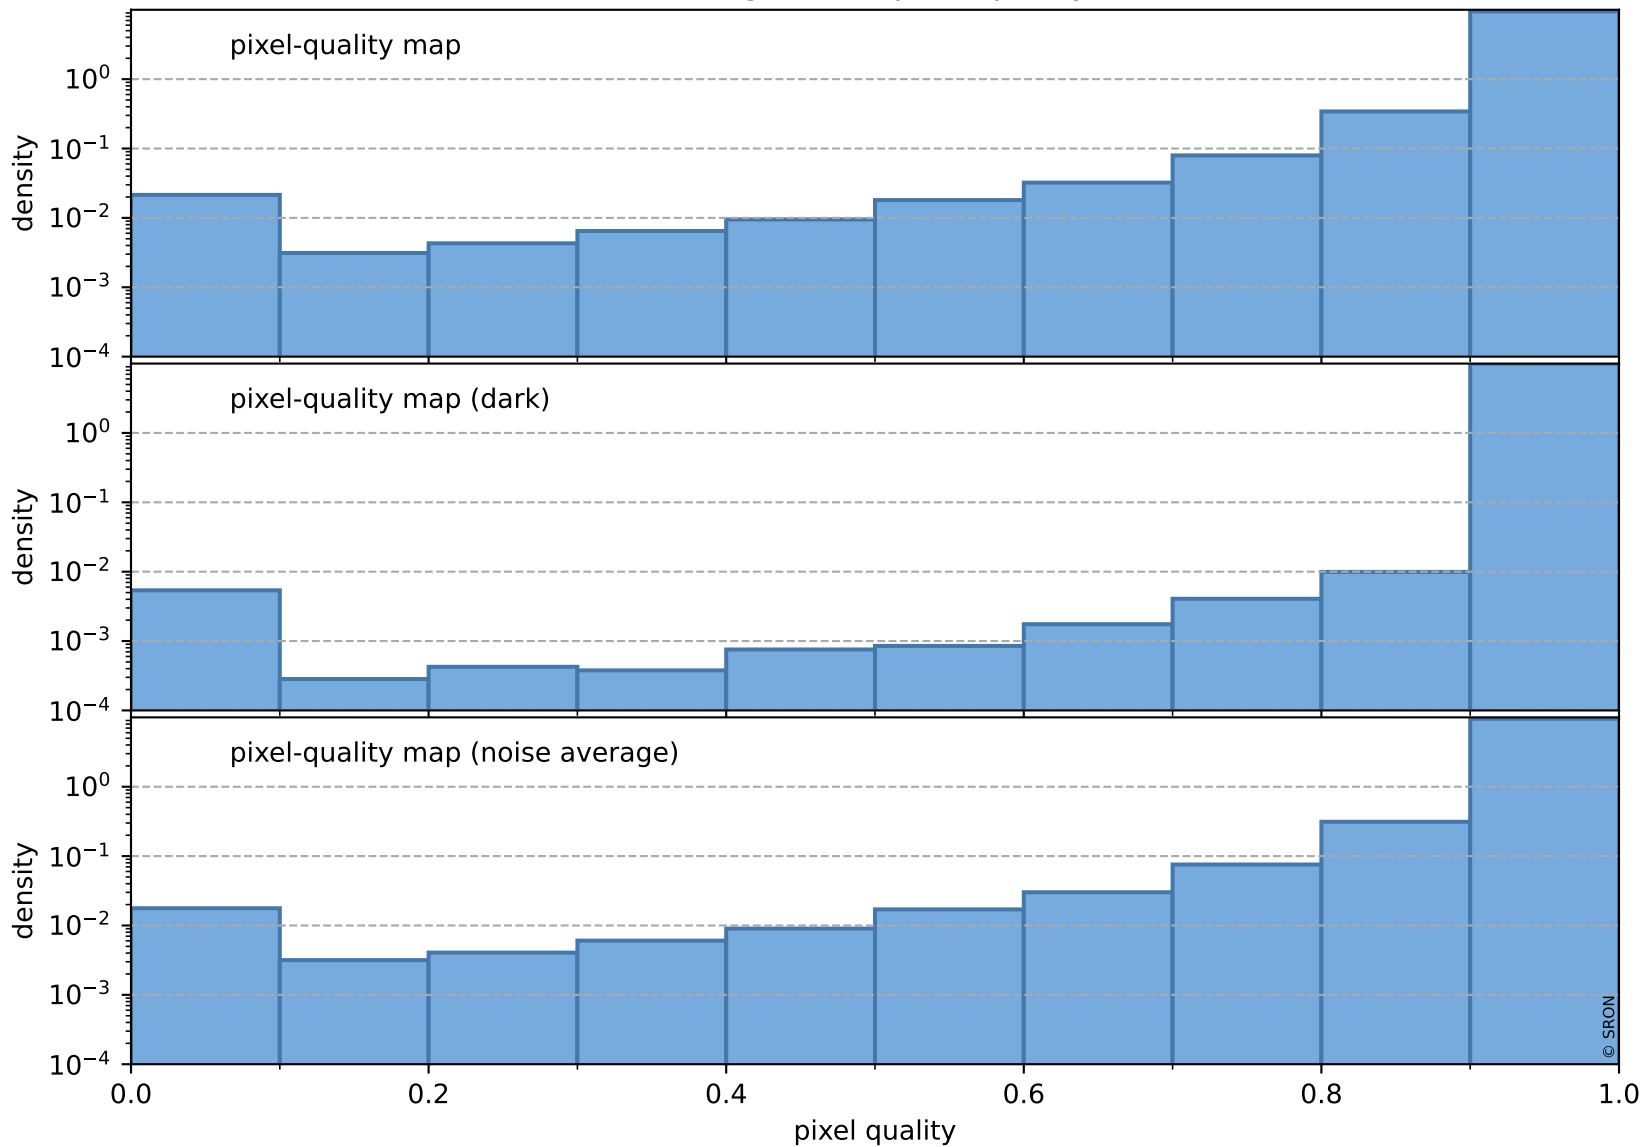

Tropomi SWIR pixel quality (official)

orbits : 19 in [18367, 18412]
coverage : 2021-04-30 / 2021-05-03
created : 2023-08-22T08:21:10

Histograms of pixel-quality