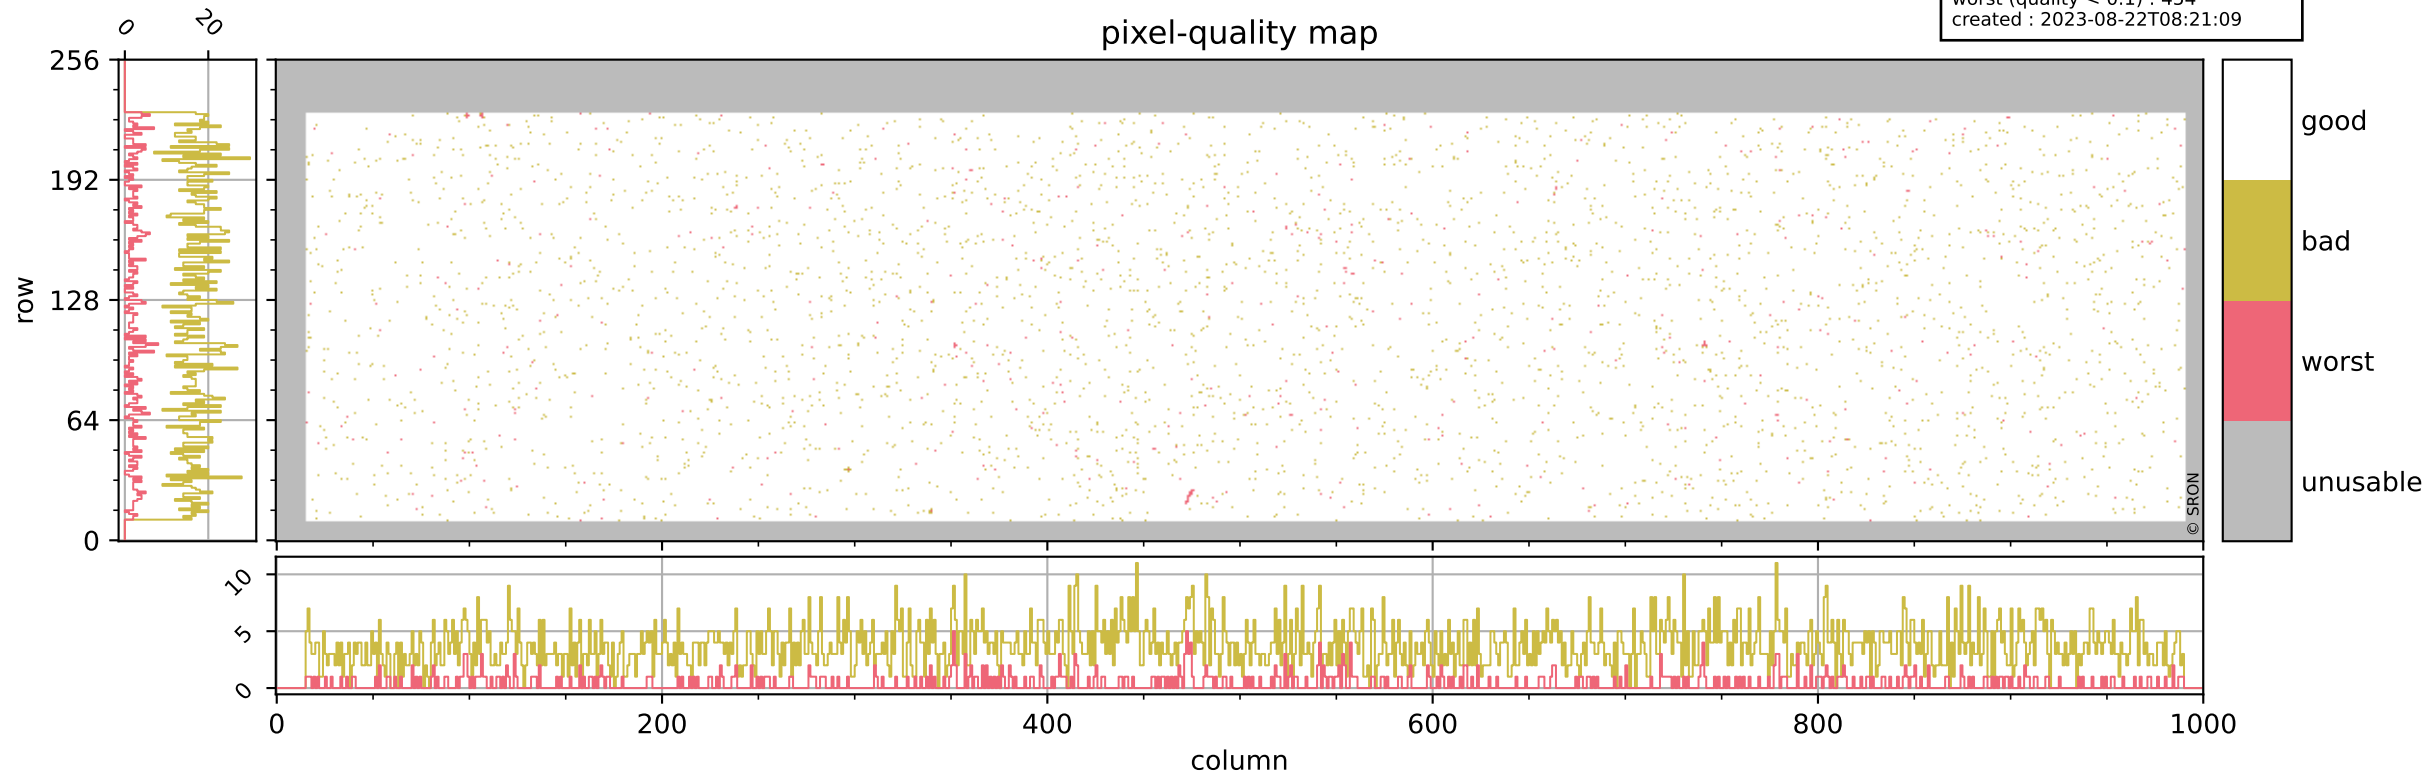

# Tropomi SWIR pixel quality (official)

orbits : 19 in [18367, 18412]  
coverage : 2021-04-30 / 2021-05-03  
bad (quality < 0.8) : 3697  
worst (quality < 0.1) : 454  
created : 2023-08-22T08:21:09

## pixel-quality map

# Tropomi SWIR pixel quality (official)

orbits : 19 in [18367, 18412]  
coverage : 2021-04-30 / 2021-05-03  
bad (quality < 0.8) : 294  
worst (quality < 0.1) : 114  
created : 2023-08-22T08:21:10

## pixel-quality map (dark)