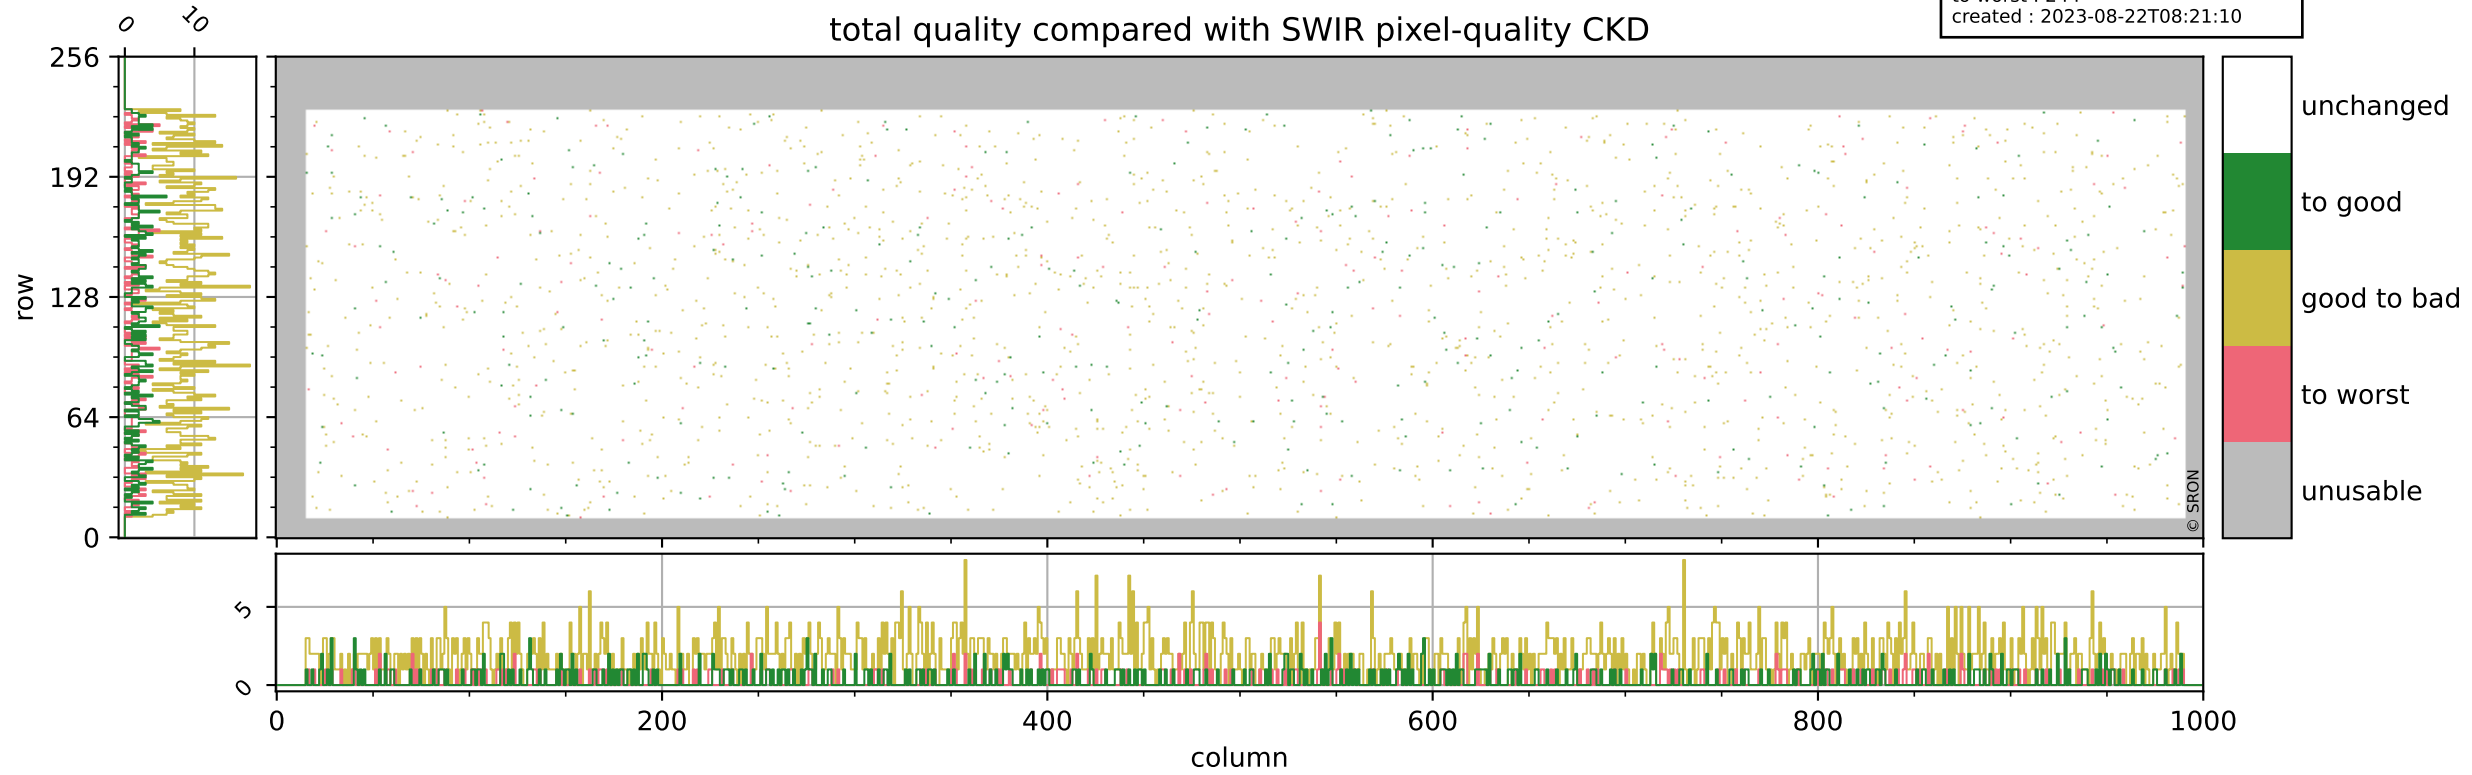

Tropomi SWIR pixel quality (official)

orbits : 19 in [18367, 18412]
coverage : 2021-04-30 / 2021-05-03
to good : 372
good to bad : 1579
to worst : 244
created : 2023-08-22T08:21:10

total quality compared with SWIR pixel-quality CKD