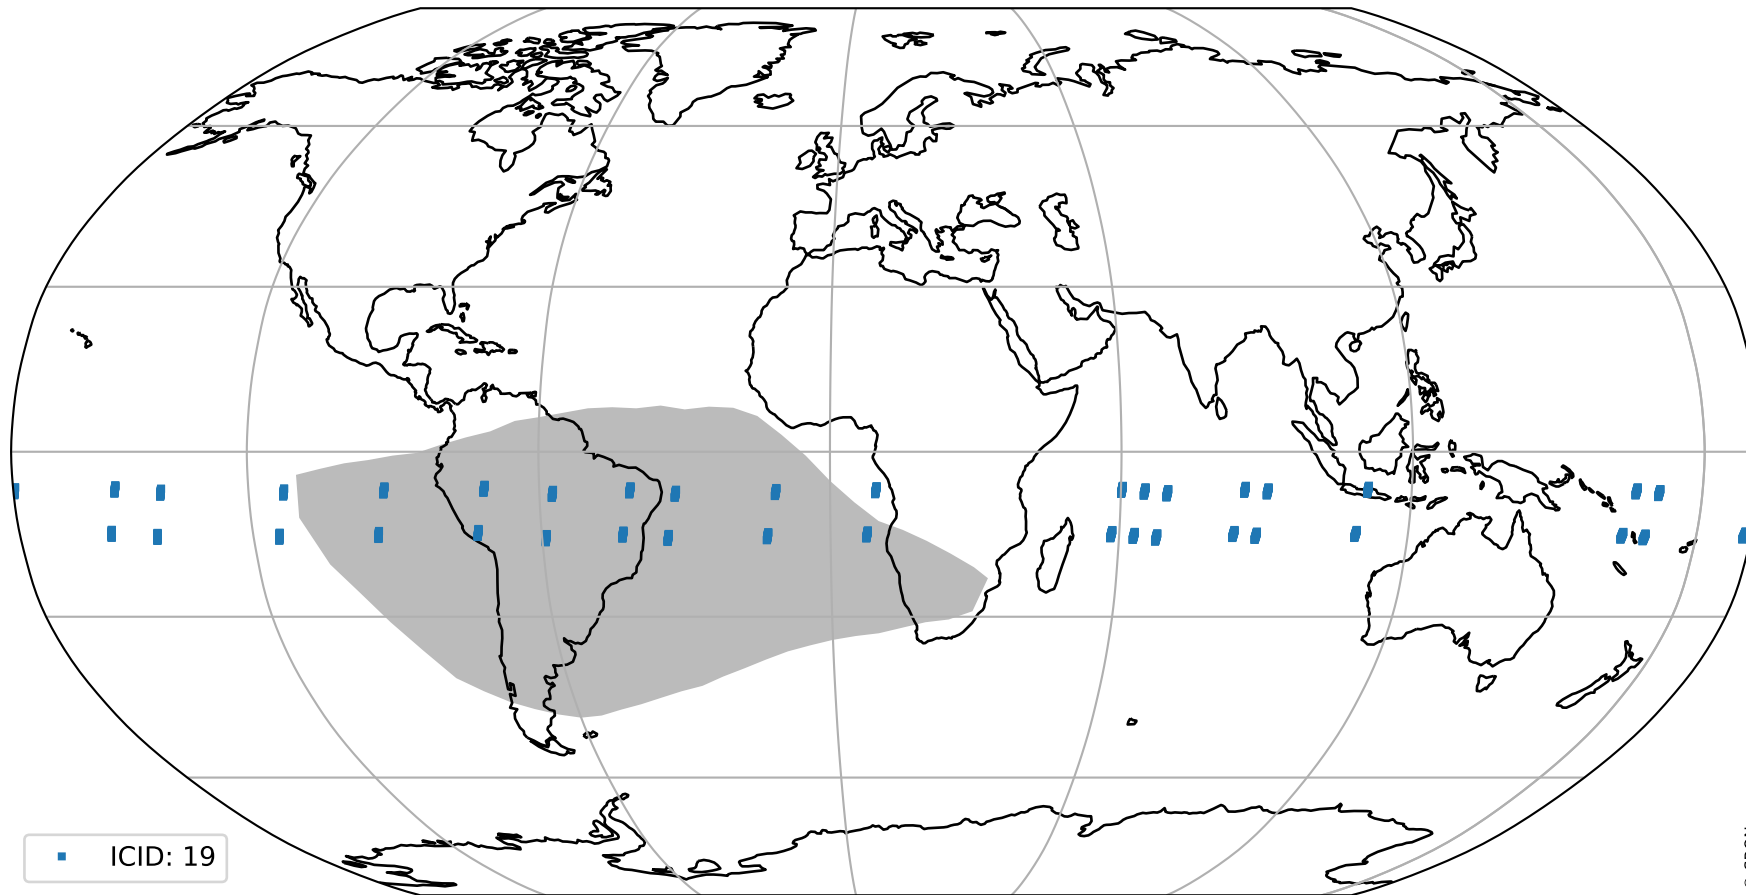

# Tropomi SWIR pixel quality (official)

orbits : 19 in [18367, 18412]  
coverage : 2021-04-30 / 2021-05-03  
created : 2023-08-22T08:21:10

## Histograms of pixel-quality

# Tropomi SWIR pixel quality (official) ground-tracks of Sentinel-5P

orbits : 19 in [18367, 18412]  
coverage : 2021-04-30 / 2021-05-03  
created : 2023-08-22T08:21:11