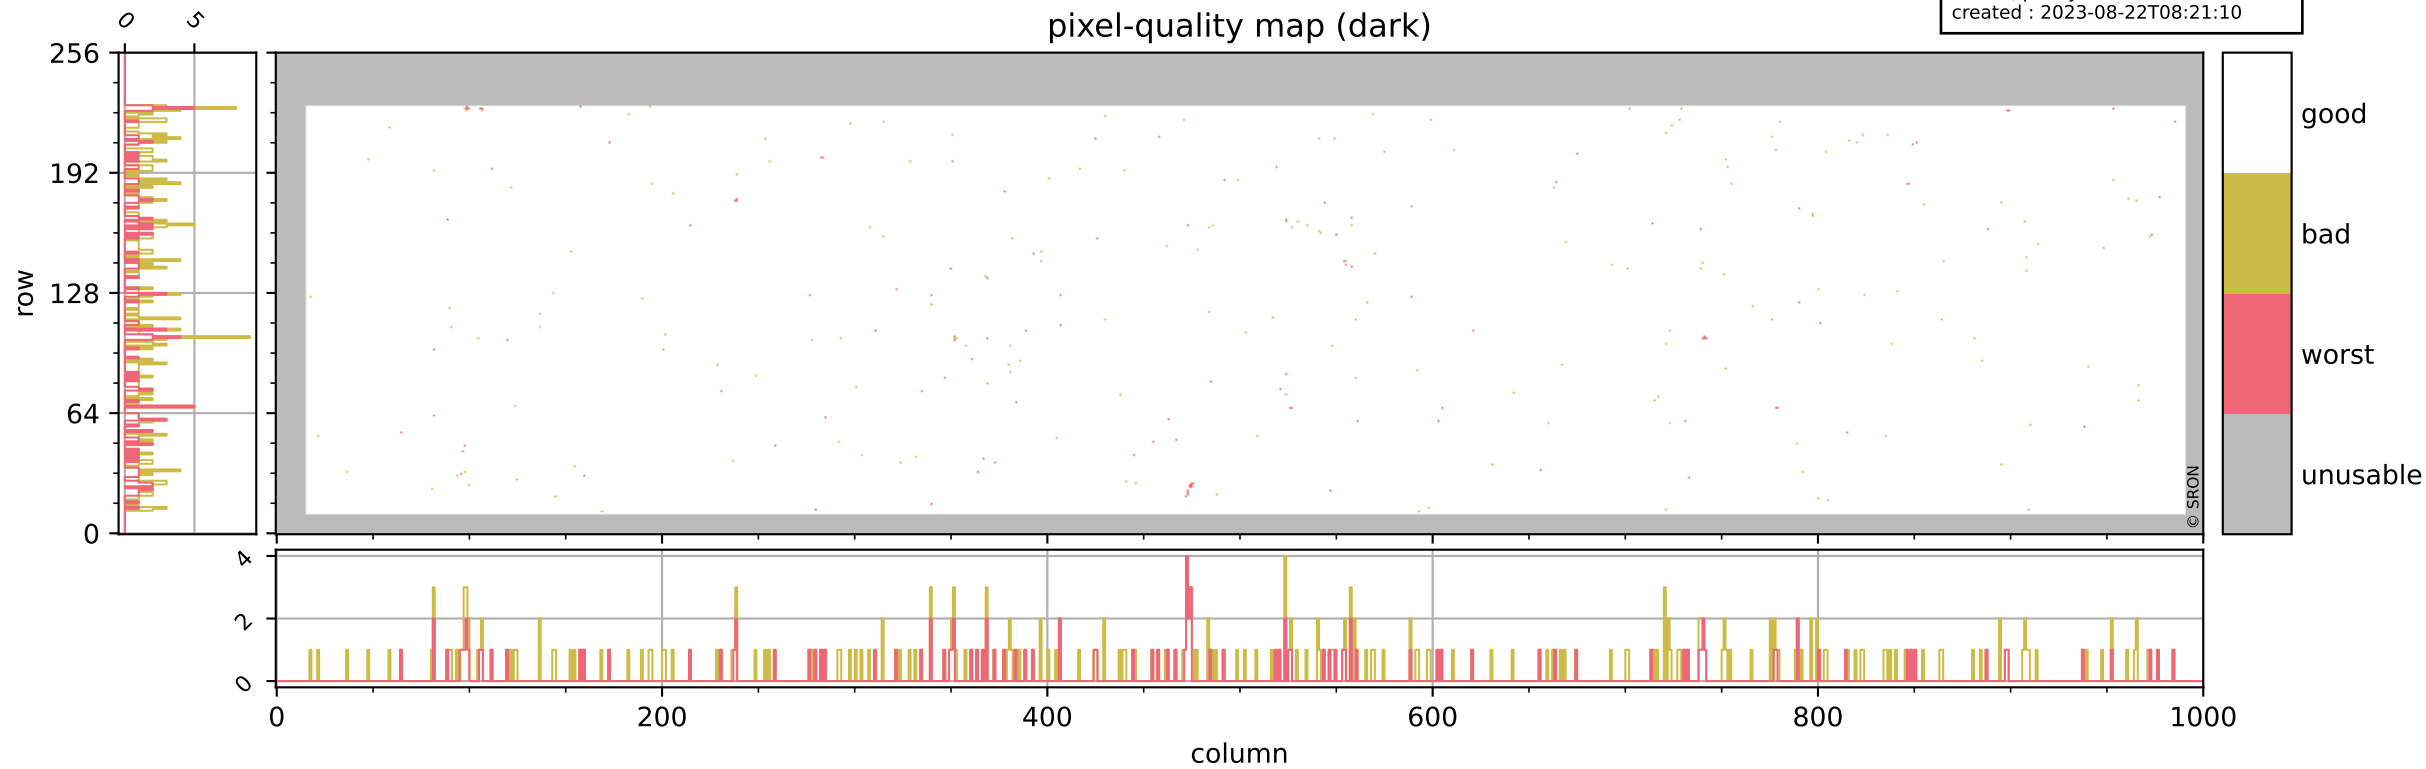

# Tropomi SWIR pixel quality (official)

orbits : 19 in [18367, 18412]  
coverage : 2021-04-30 / 2021-05-03  
bad (quality < 0.8) : 3697  
worst (quality < 0.1) : 454  
created : 2023-08-22T08:21:09

## pixel-quality map

# Tropomi SWIR pixel quality (official)

orbits : 19 in [18367, 18412]  
coverage : 2021-04-30 / 2021-05-03  
bad (quality < 0.8) : 294  
worst (quality < 0.1) : 114  
created : 2023-08-22T08:21:10

## pixel-quality map (dark)