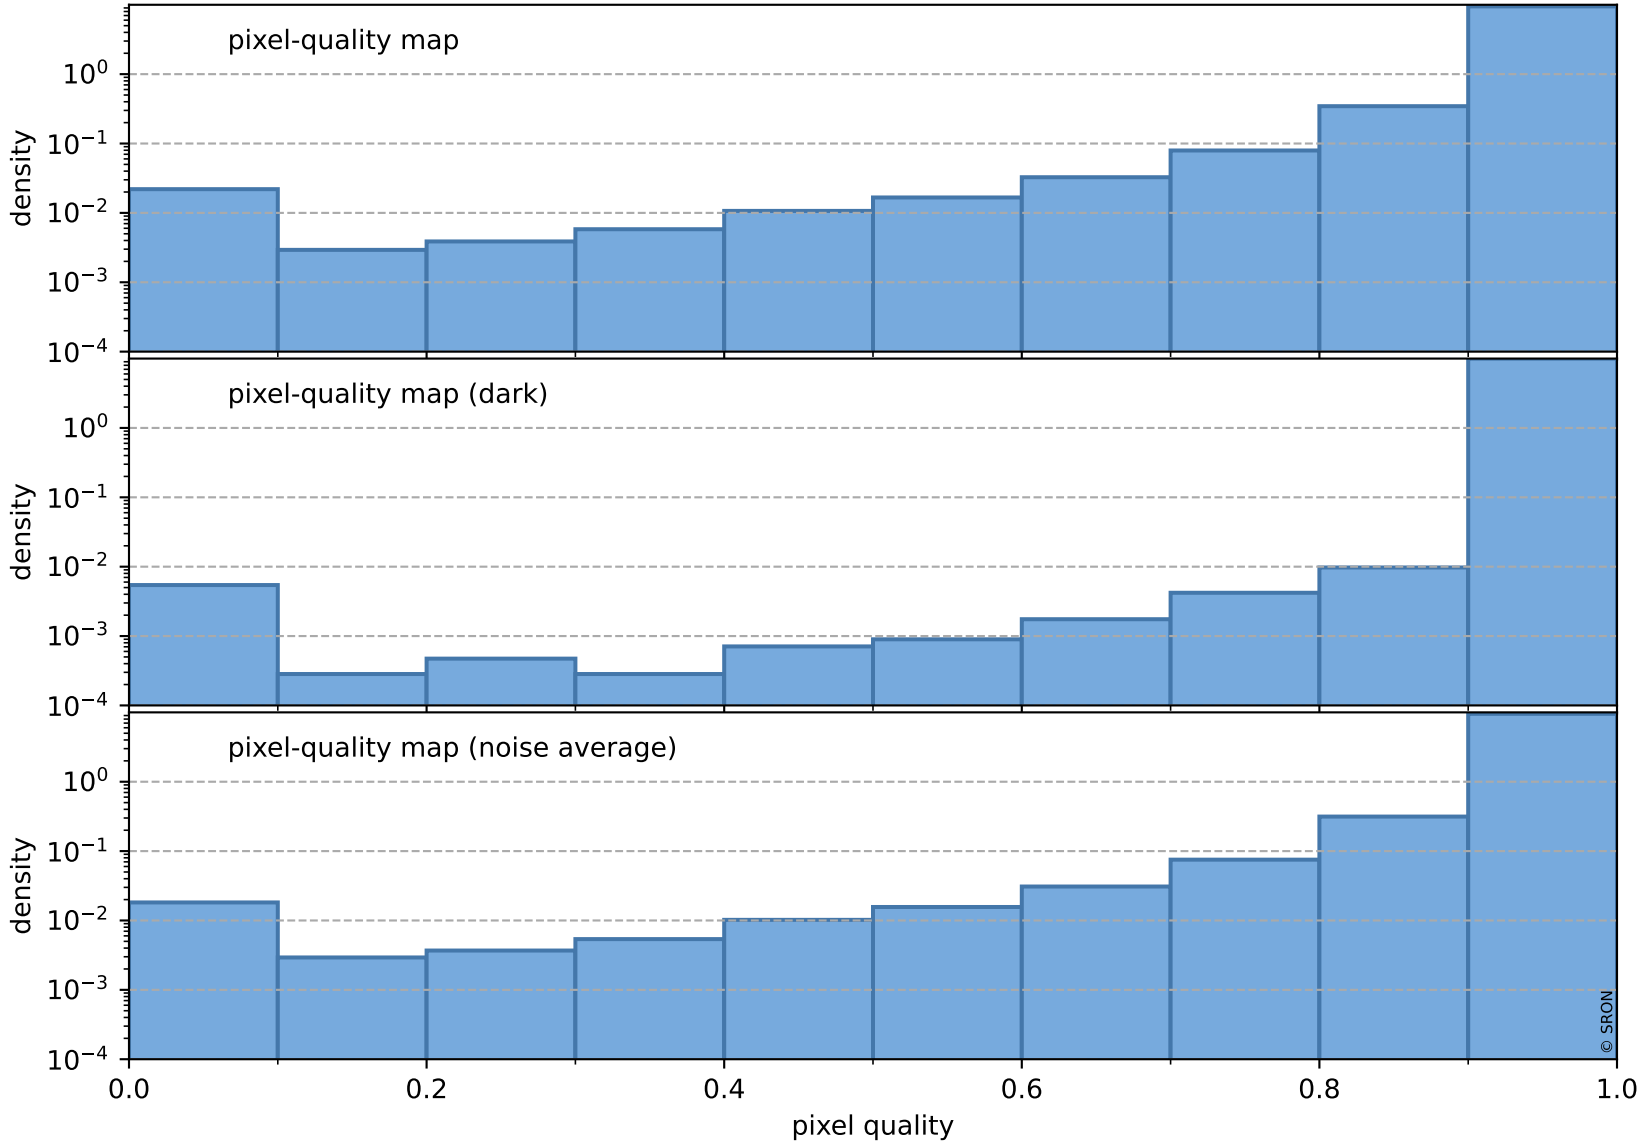

orbits : 20 in [18382, 18427]
coverage : 2021-05-01 / 2021-05-04
to good : 372
good to bad : 1549
to worst : 255
created : 2023-08-22T08:21:13

total quality compared with SWIR pixel-quality CKD

Tropomi SWIR pixel quality (official)

orbits : 20 in [18382, 18427]
coverage : 2021-05-01 / 2021-05-04
created : 2023-08-22T08:21:13

Histograms of pixel-quality

Tropomi SWIR pixel quality (official) ground-tracks of Sentinel-5P

orbits : 20 in [18382, 18427]
coverage : 2021-05-01 / 2021-05-04
created : 2023-08-22T08:21:13

Tropomi SWIR pixel quality (official)

orbits : [2827, 18427]
coverage : 2018-04-30 / 2021-05-04
created : 2023-08-22T08:21:13

trend of pixel quality & temperatures