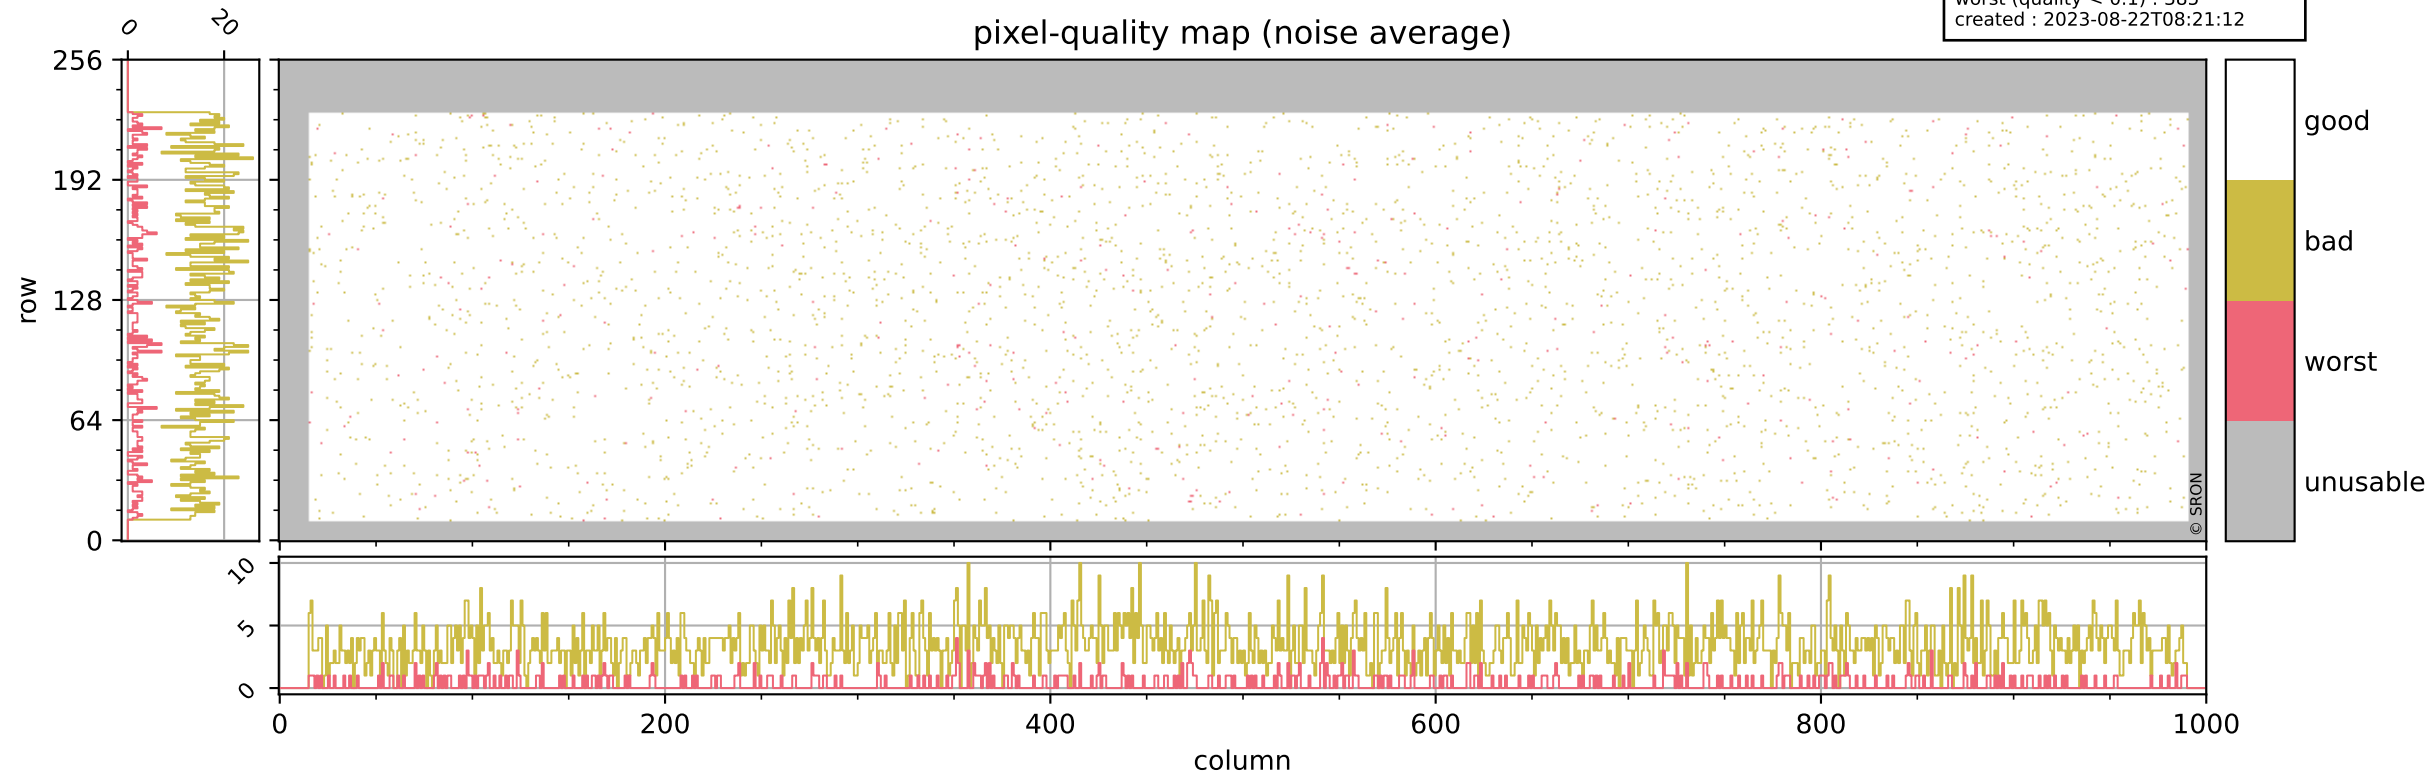

Tropomi SWIR pixel quality (official)

orbits : 20 in [18382, 18427]
coverage : 2021-05-01 / 2021-05-04
bad (quality < 0.8) : 297
worst (quality < 0.1) : 115
created : 2023-08-22T08:21:12

Tropomi SWIR pixel quality (official)

orbits : 20 in [18382, 18427]
coverage : 2021-05-01 / 2021-05-04
bad (quality < 0.8) : 3432
worst (quality < 0.1) : 385
created : 2023-08-22T08:21:12

pixel-quality map (noise average)

Tropomi SWIR pixel quality (official)

orbits : 20 in [18382, 18427]
coverage : 2021-05-01 / 2021-05-04
to good : 372
good to bad : 1549
to worst : 255
created : 2023-08-22T08:21:13

total quality compared with SWIR pixel-quality CKD

Tropomi SWIR pixel quality (official)

orbits : 20 in [18382, 18427]
coverage : 2021-05-01 / 2021-05-04
created : 2023-08-22T08:21:13

Histograms of pixel-quality

Tropomi SWIR pixel quality (official) ground-tracks of Sentinel-5P

orbits : 20 in [18382, 18427]
coverage : 2021-05-01 / 2021-05-04
created : 2023-08-22T08:21:13