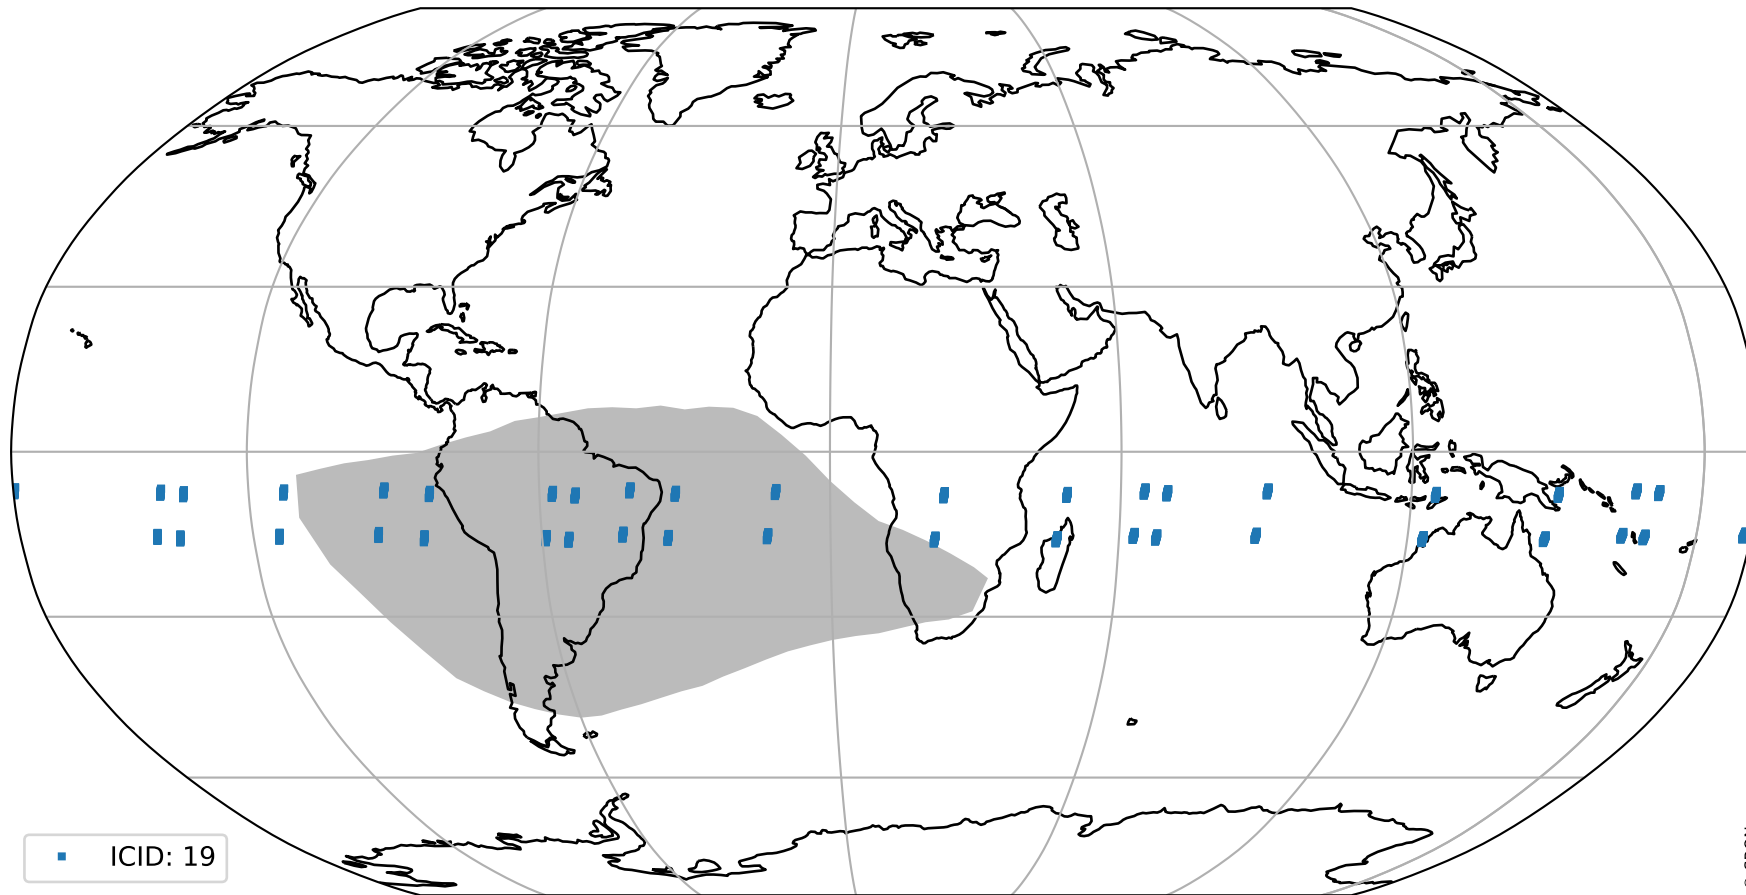

orbits : 20 in [18382, 18427]
coverage : 2021-05-01 / 2021-05-04
bad (quality < 0.8) : 3432
worst (quality < 0.1) : 385
created : 2023-08-22T08:21:12

pixel-quality map (noise average)

Tropomi SWIR pixel quality (official)

orbits : 20 in [18382, 18427]
coverage : 2021-05-01 / 2021-05-04
to good : 372
good to bad : 1549
to worst : 255
created : 2023-08-22T08:21:13

total quality compared with SWIR pixel-quality CKD

Tropomi SWIR pixel quality (official)

orbits : 20 in [18382, 18427]
coverage : 2021-05-01 / 2021-05-04
created : 2023-08-22T08:21:13

Histograms of pixel-quality

Tropomi SWIR pixel quality (official) ground-tracks of Sentinel-5P

orbits : 20 in [18382, 18427]
coverage : 2021-05-01 / 2021-05-04
created : 2023-08-22T08:21:13

Tropomi SWIR pixel quality (official)

orbits : [2827, 18427]
coverage : 2018-04-30 / 2021-05-04
created : 2023-08-22T08:21:13

trend of pixel quality & temperatures