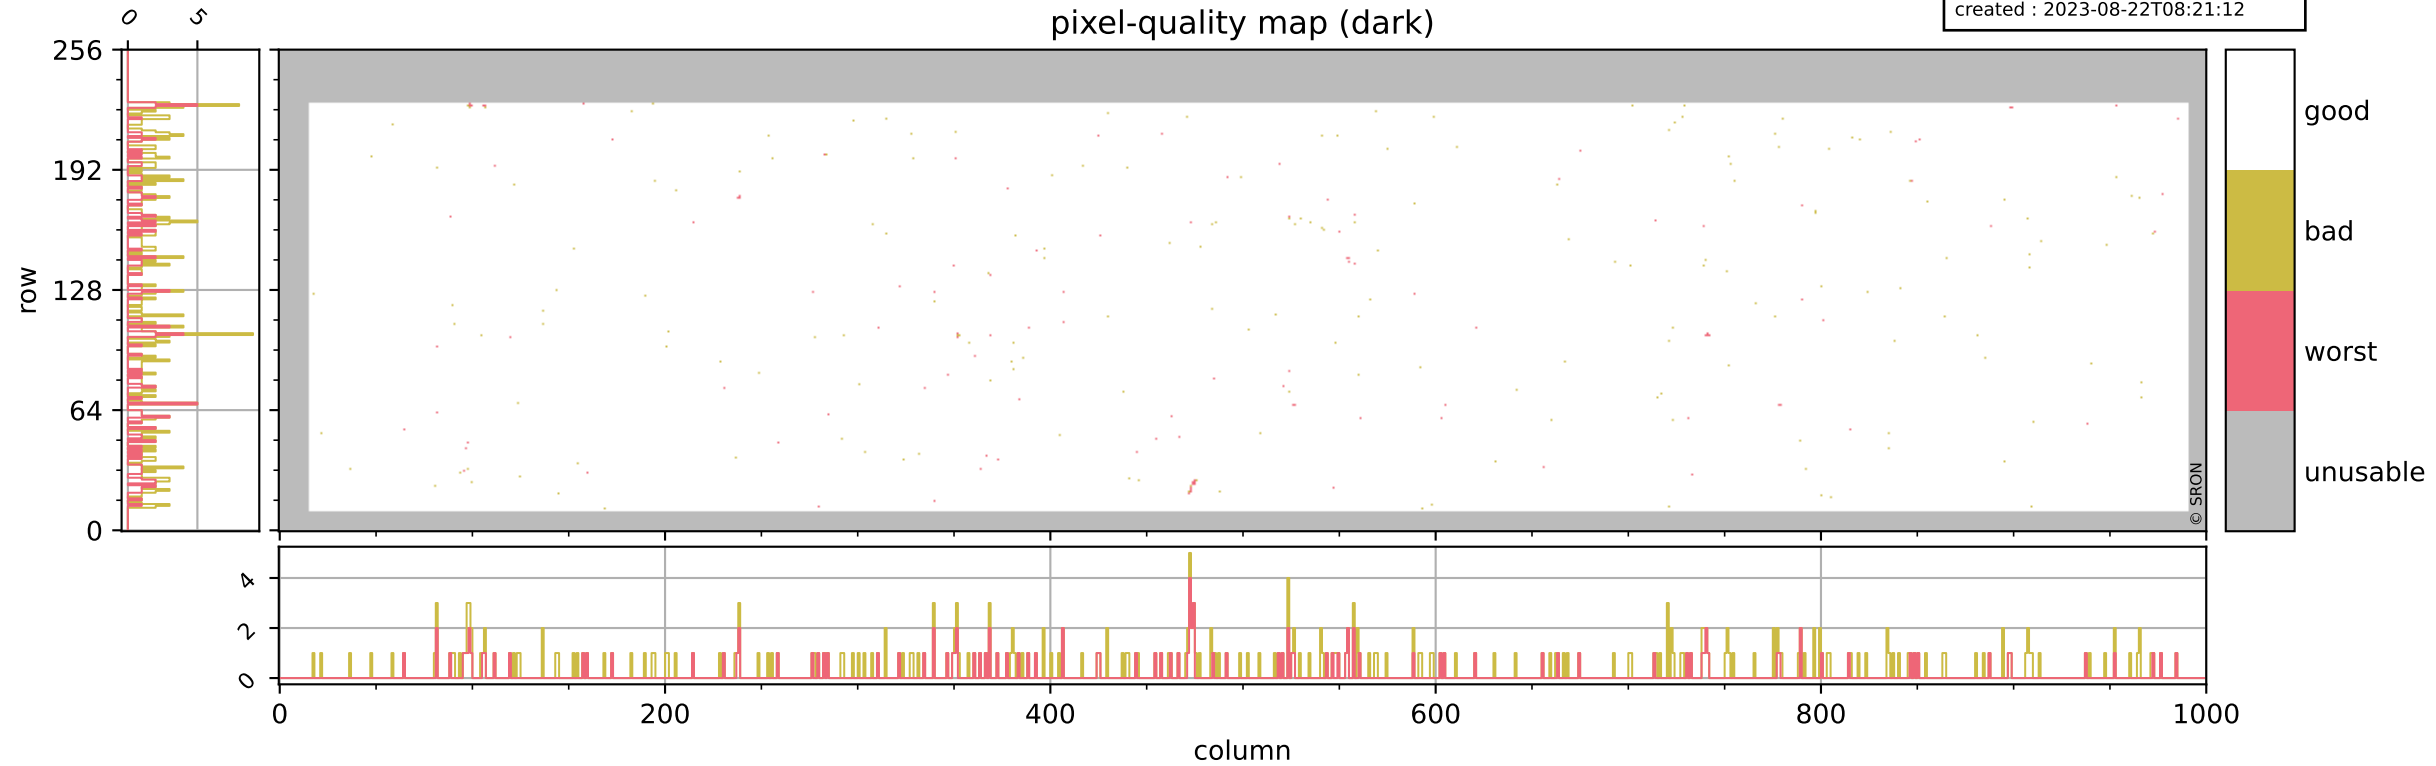

Tropomi SWIR pixel quality (official)

orbits : 20 in [18382, 18427]
coverage : 2021-05-01 / 2021-05-04
bad (quality < 0.8) : 3681
worst (quality < 0.1) : 465
created : 2023-08-22T08:21:12

pixel-quality map

Tropomi SWIR pixel quality (official)

orbits : 20 in [18382, 18427]
coverage : 2021-05-01 / 2021-05-04
bad (quality < 0.8) : 297
worst (quality < 0.1) : 115
created : 2023-08-22T08:21:12

Tropomi SWIR pixel quality (official)

orbits : 20 in [18382, 18427]
coverage : 2021-05-01 / 2021-05-04
bad (quality < 0.8) : 3432
worst (quality < 0.1) : 385
created : 2023-08-22T08:21:12

pixel-quality map (noise average)

Tropomi SWIR pixel quality (official)

orbits : 20 in [18382, 18427]
coverage : 2021-05-01 / 2021-05-04
created : 2023-08-22T08:21:13

Histograms of pixel-quality

Tropomi SWIR pixel quality (official) ground-tracks of Sentinel-5P

orbits : 20 in [18382, 18427]
coverage : 2021-05-01 / 2021-05-04
created : 2023-08-22T08:21:13