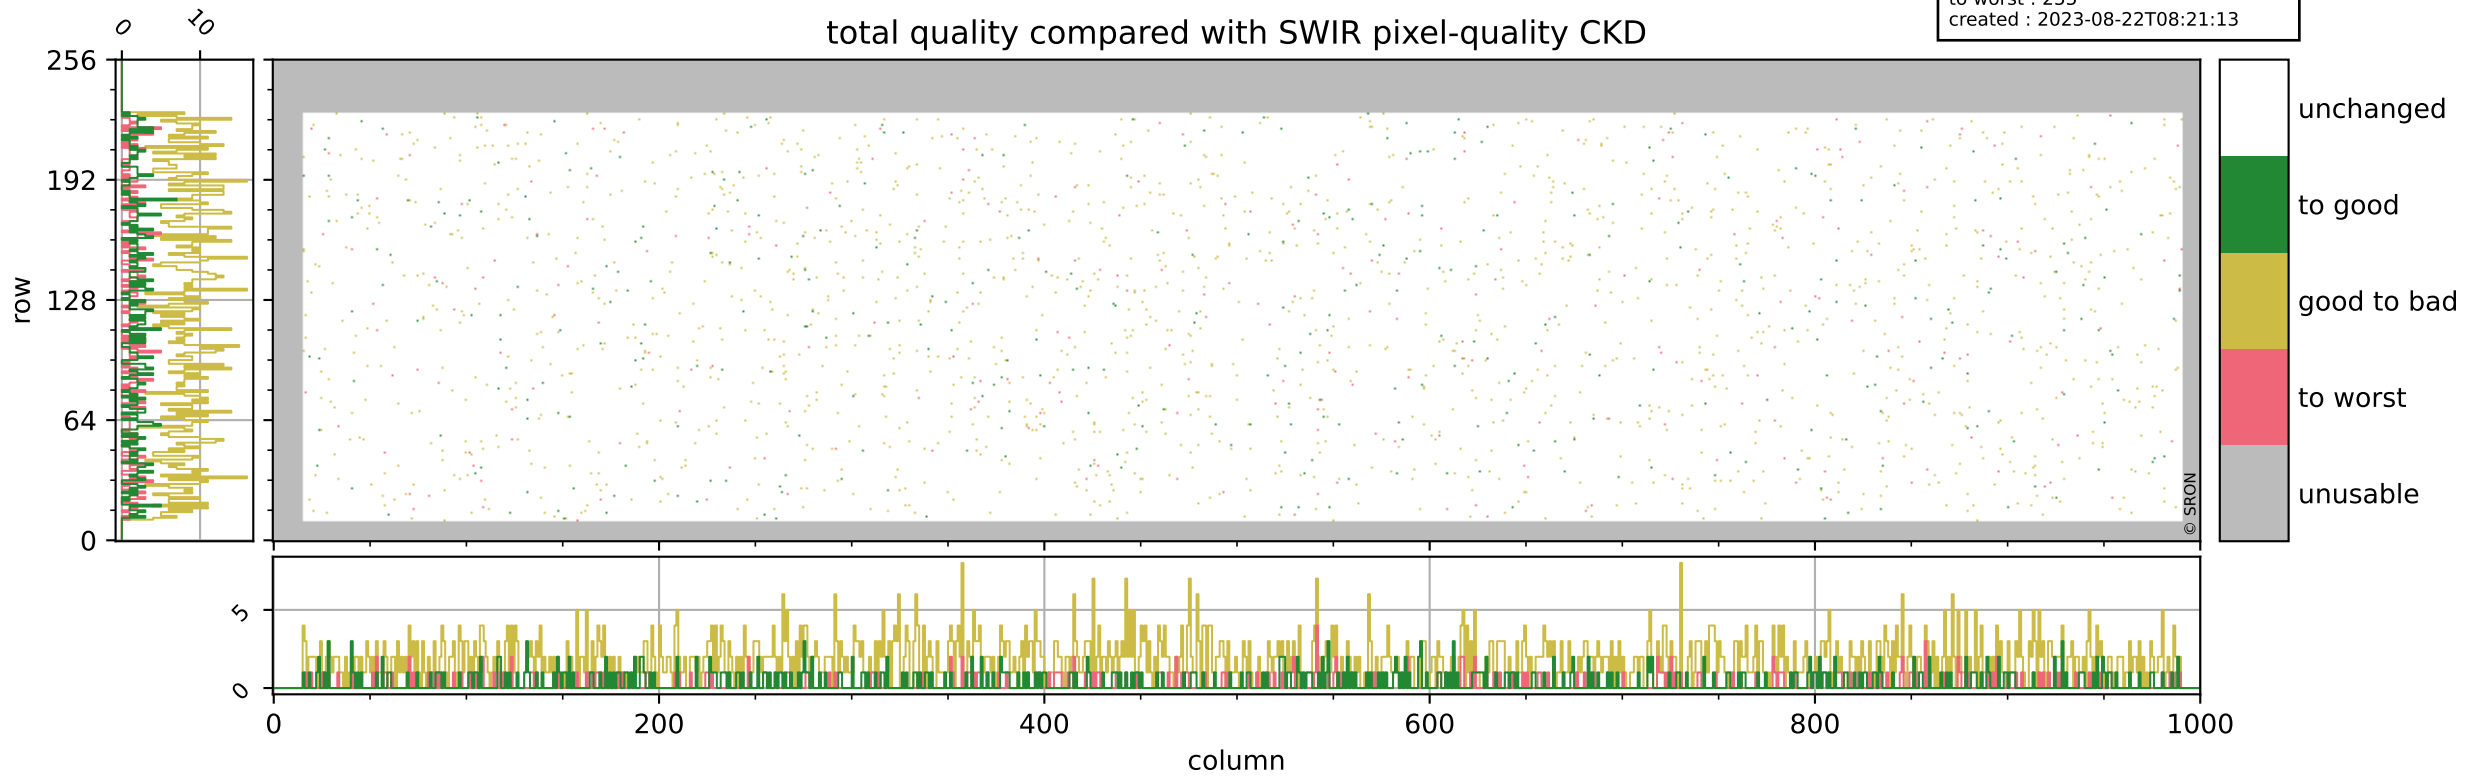

Tropomi SWIR pixel quality (official)

orbits : 20 in [18382, 18427]
coverage : 2021-05-01 / 2021-05-04
bad (quality < 0.8) : 297
worst (quality < 0.1) : 115
created : 2023-08-22T08:21:12

Tropomi SWIR pixel quality (official)

orbits : 20 in [18382, 18427]
coverage : 2021-05-01 / 2021-05-04
bad (quality < 0.8) : 3432
worst (quality < 0.1) : 385
created : 2023-08-22T08:21:12

pixel-quality map (noise average)

Tropomi SWIR pixel quality (official)

orbits : 20 in [18382, 18427]
coverage : 2021-05-01 / 2021-05-04
to good : 372
good to bad : 1549
to worst : 255
created : 2023-08-22T08:21:13

total quality compared with SWIR pixel-quality CKD

Tropomi SWIR pixel quality (official)

orbits : 20 in [18382, 18427]
coverage : 2021-05-01 / 2021-05-04
created : 2023-08-22T08:21:13

Histograms of pixel-quality

Tropomi SWIR pixel quality (official) ground-tracks of Sentinel-5P

orbits : 20 in [18382, 18427]
coverage : 2021-05-01 / 2021-05-04
created : 2023-08-22T08:21:13