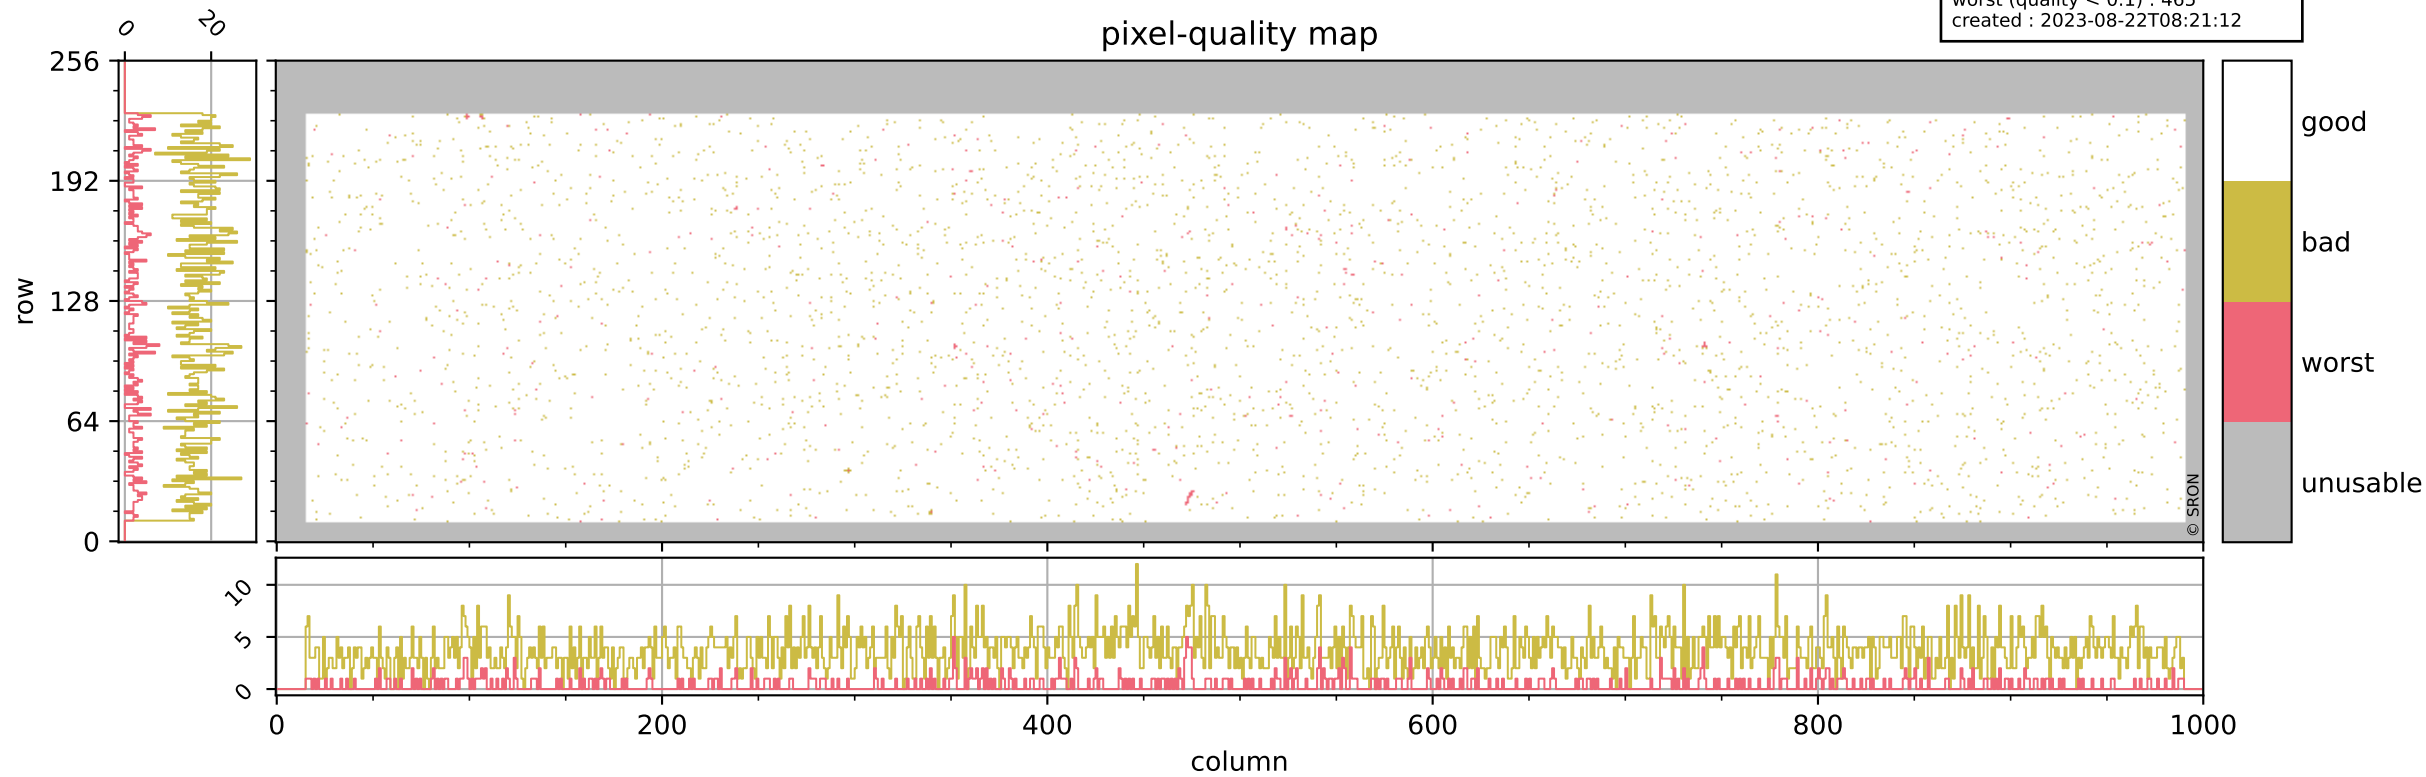

Tropomi SWIR pixel quality (official)

orbits : 20 in [18382, 18427]
coverage : 2021-05-01 / 2021-05-04
bad (quality < 0.8) : 3681
worst (quality < 0.1) : 465
created : 2023-08-22T08:21:12

pixel-quality map

Tropomi SWIR pixel quality (official)

orbits : 20 in [18382, 18427]
coverage : 2021-05-01 / 2021-05-04
bad (quality < 0.8) : 297
worst (quality < 0.1) : 115
created : 2023-08-22T08:21:12

Tropomi SWIR pixel quality (official)

orbits : 20 in [18382, 18427]
coverage : 2021-05-01 / 2021-05-04
bad (quality < 0.8) : 3432
worst (quality < 0.1) : 385
created : 2023-08-22T08:21:12

pixel-quality map (noise average)

Tropomi SWIR pixel quality (official)

orbits : 20 in [18382, 18427]
coverage : 2021-05-01 / 2021-05-04
created : 2023-08-22T08:21:13

Histograms of pixel-quality

Tropomi SWIR pixel quality (official) ground-tracks of Sentinel-5P

orbits : 20 in [18382, 18427]
coverage : 2021-05-01 / 2021-05-04
created : 2023-08-22T08:21:13