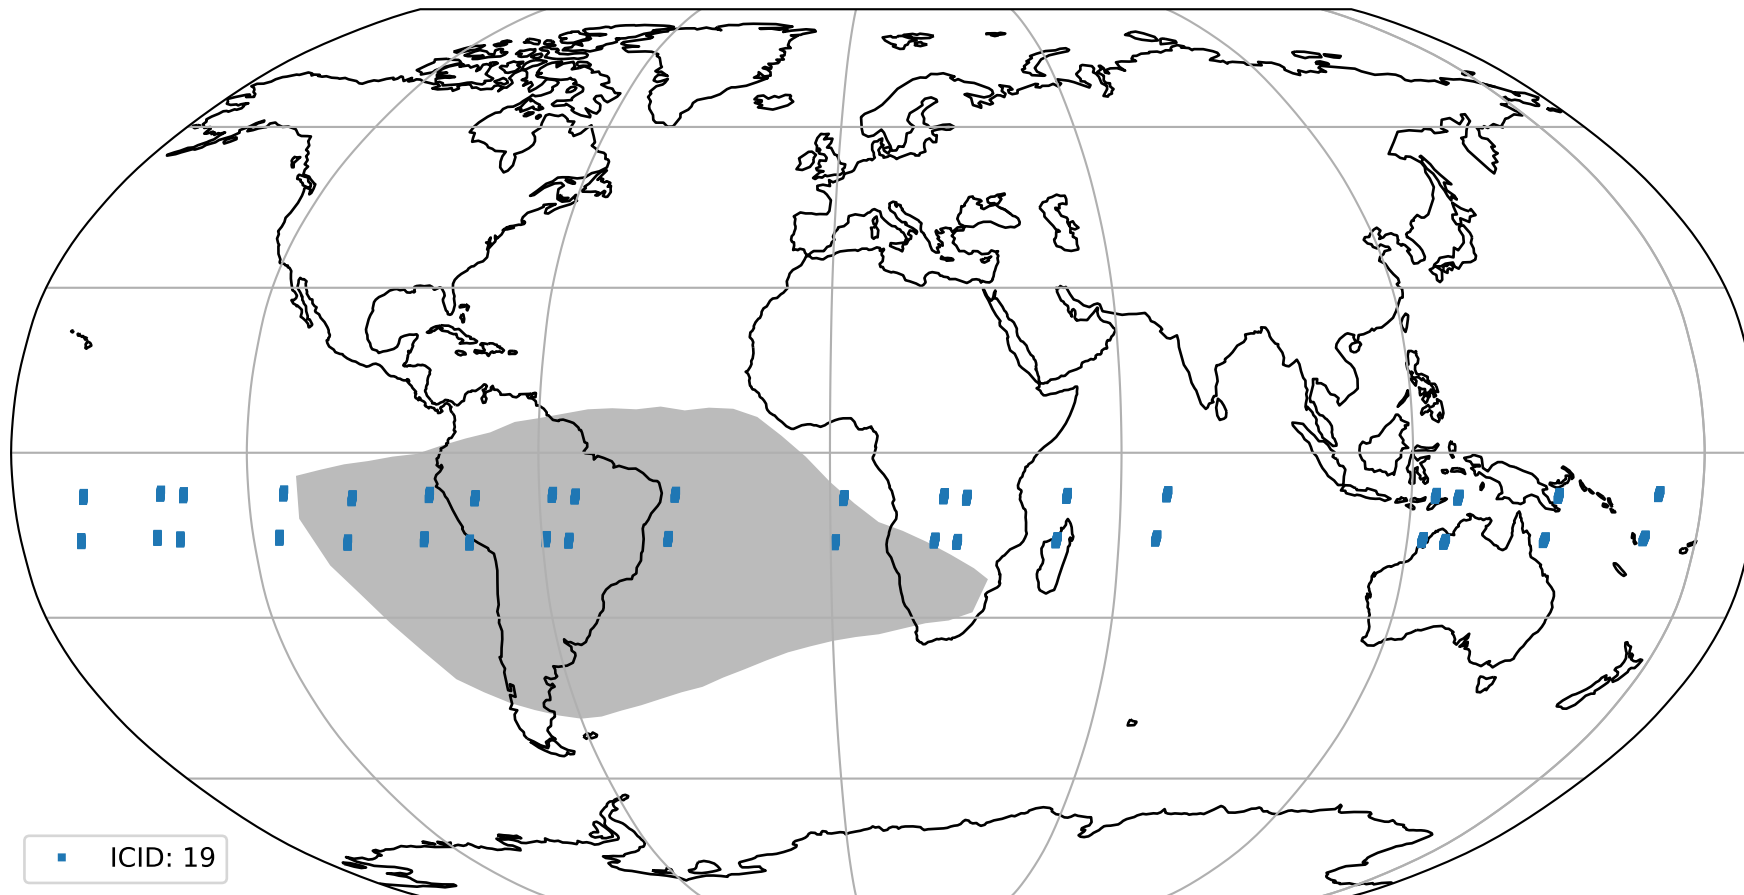

# Tropomi SWIR pixel quality (official)

orbits : 19 in [18397, 18442]  
coverage : 2021-05-02 / 2021-05-05  
created : 2023-08-22T08:21:15

## Histograms of pixel-quality

# Tropomi SWIR pixel quality (official) ground-tracks of Sentinel-5P

orbits : 19 in [18397, 18442]  
coverage : 2021-05-02 / 2021-05-05  
created : 2023-08-22T08:21:16