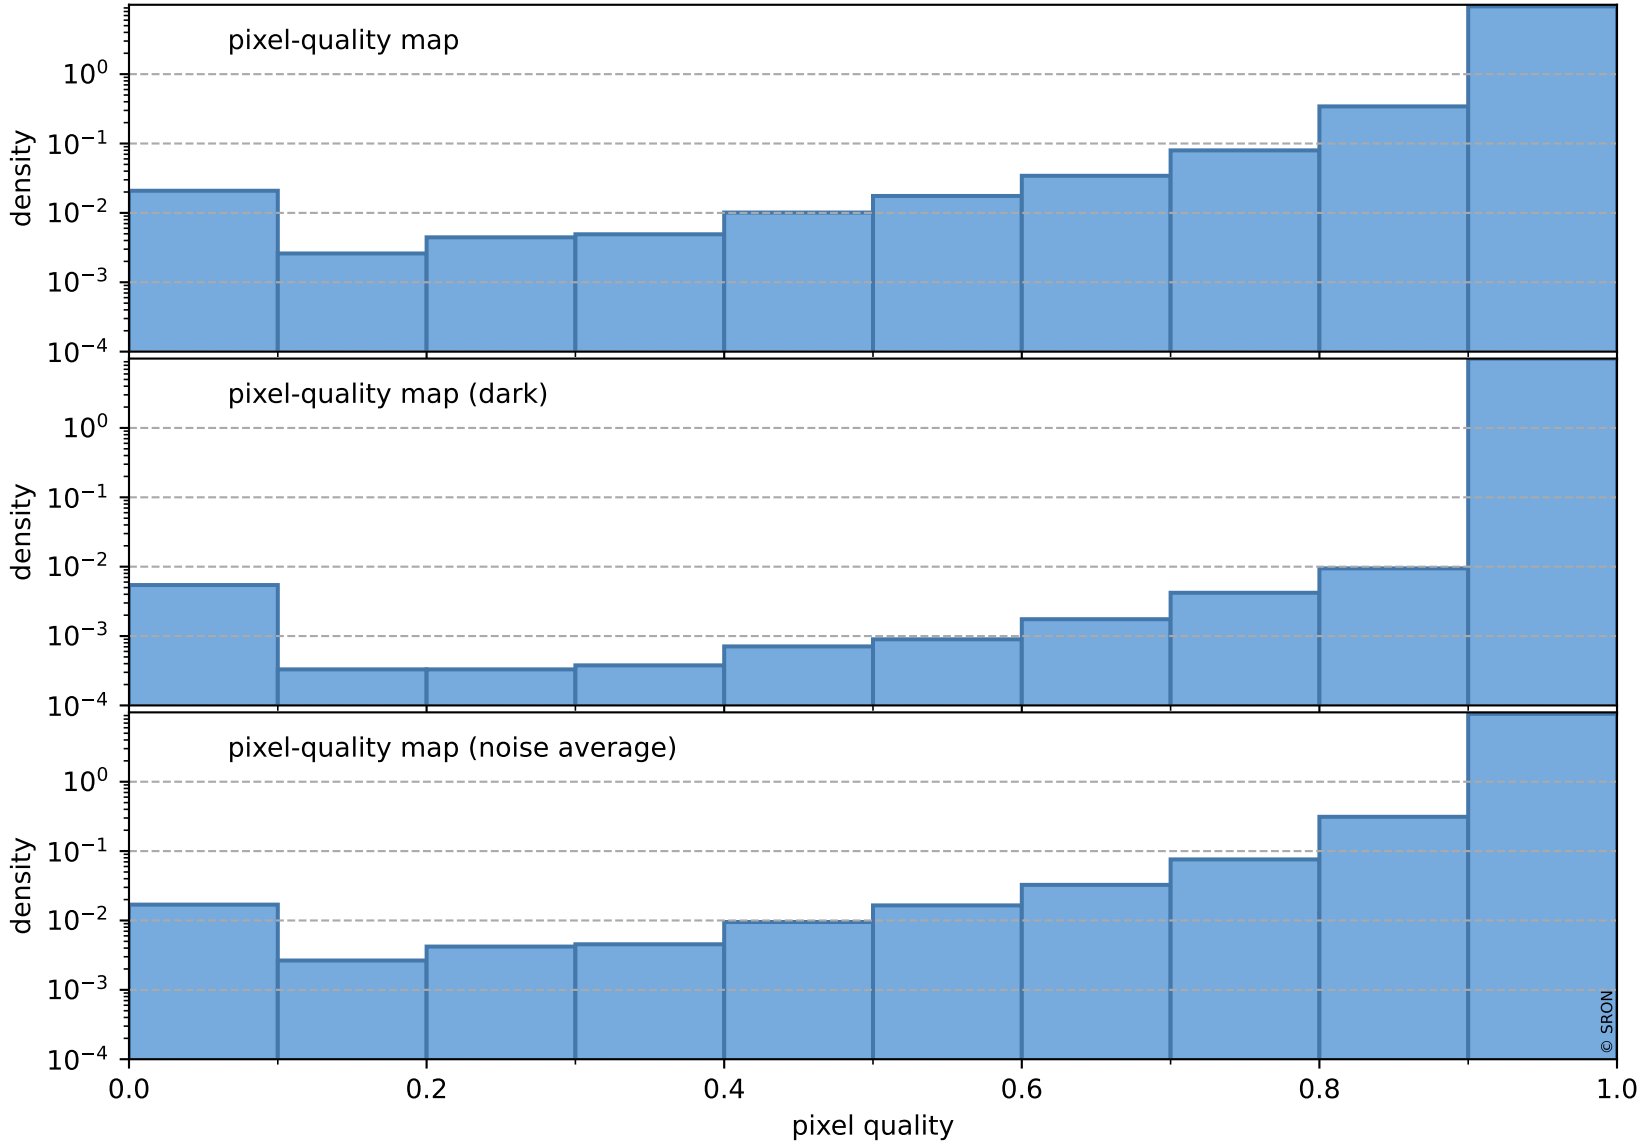

Tropomi SWIR pixel quality (official)

orbits : 19 in [18397, 18442]
coverage : 2021-05-02 / 2021-05-05
created : 2023-08-22T08:21:15

Histograms of pixel-quality