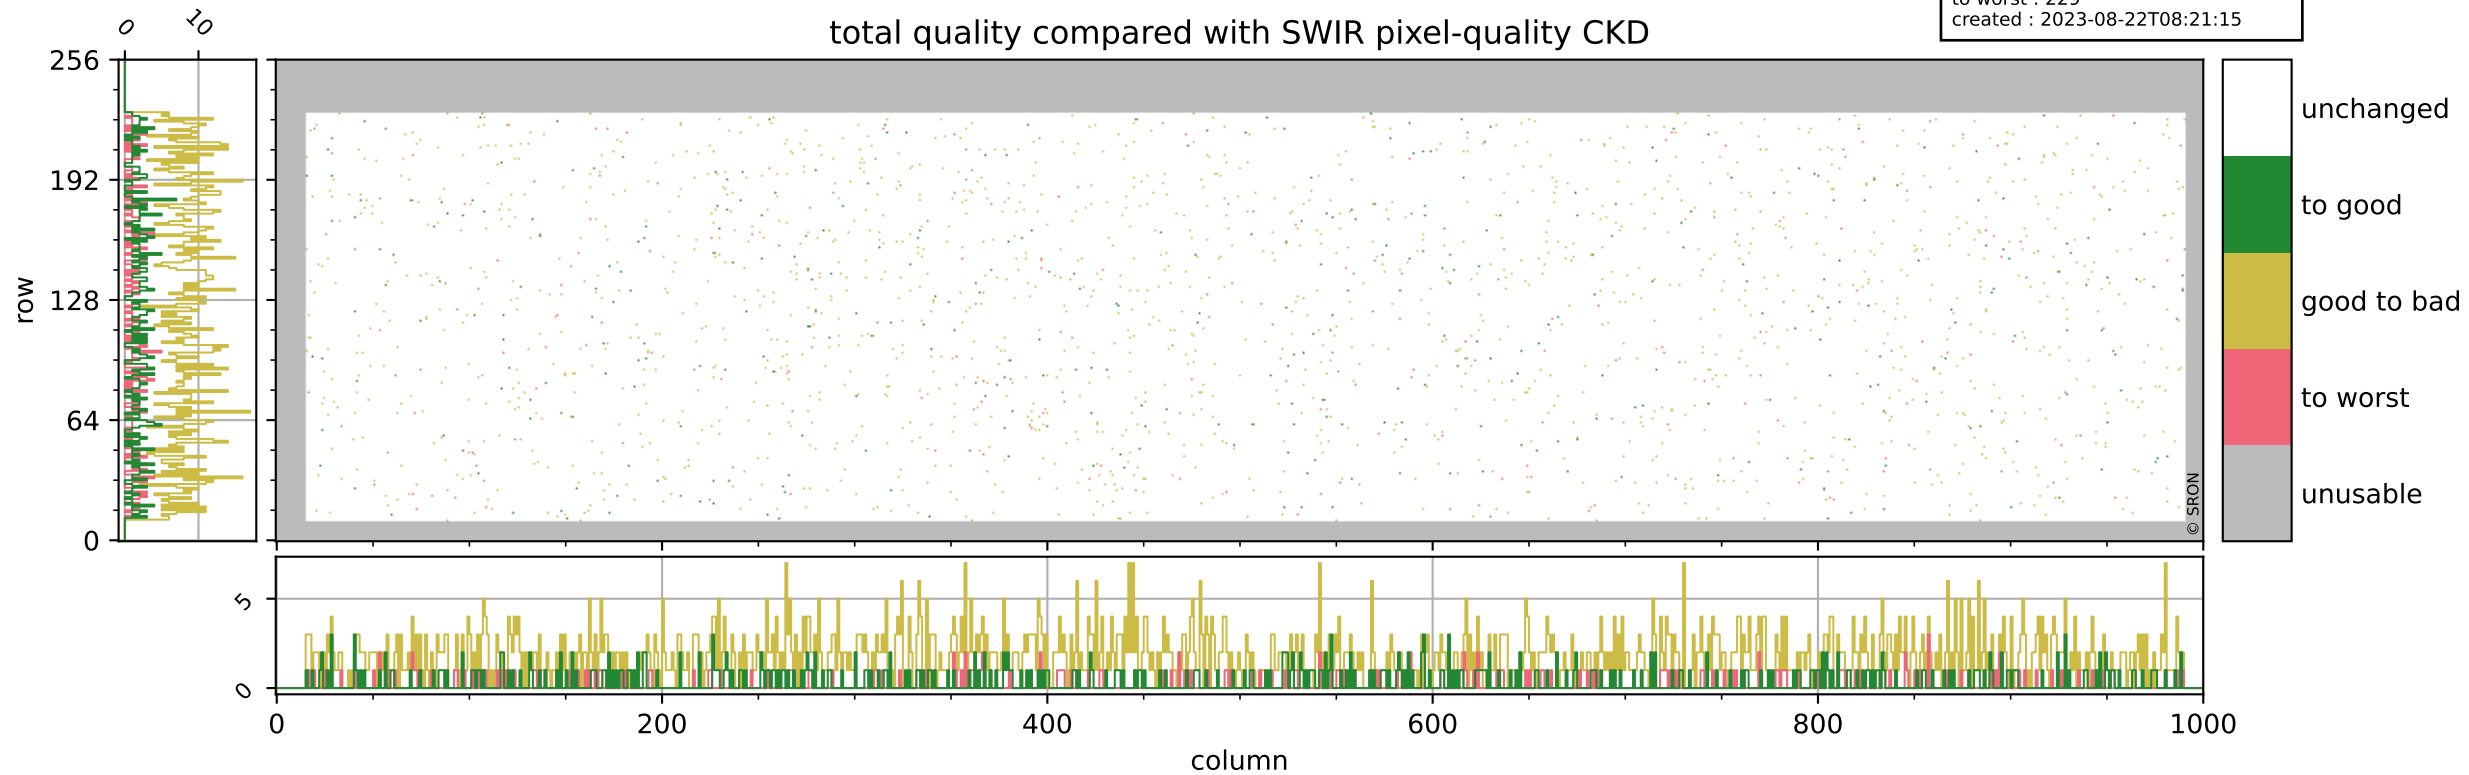

Tropomi SWIR pixel quality (official)

orbits : 19 in [18397, 18442]
coverage : 2021-05-02 / 2021-05-05
to good : 372
good to bad : 1582
to worst : 229
created : 2023-08-22T08:21:15

total quality compared with SWIR pixel-quality CKD