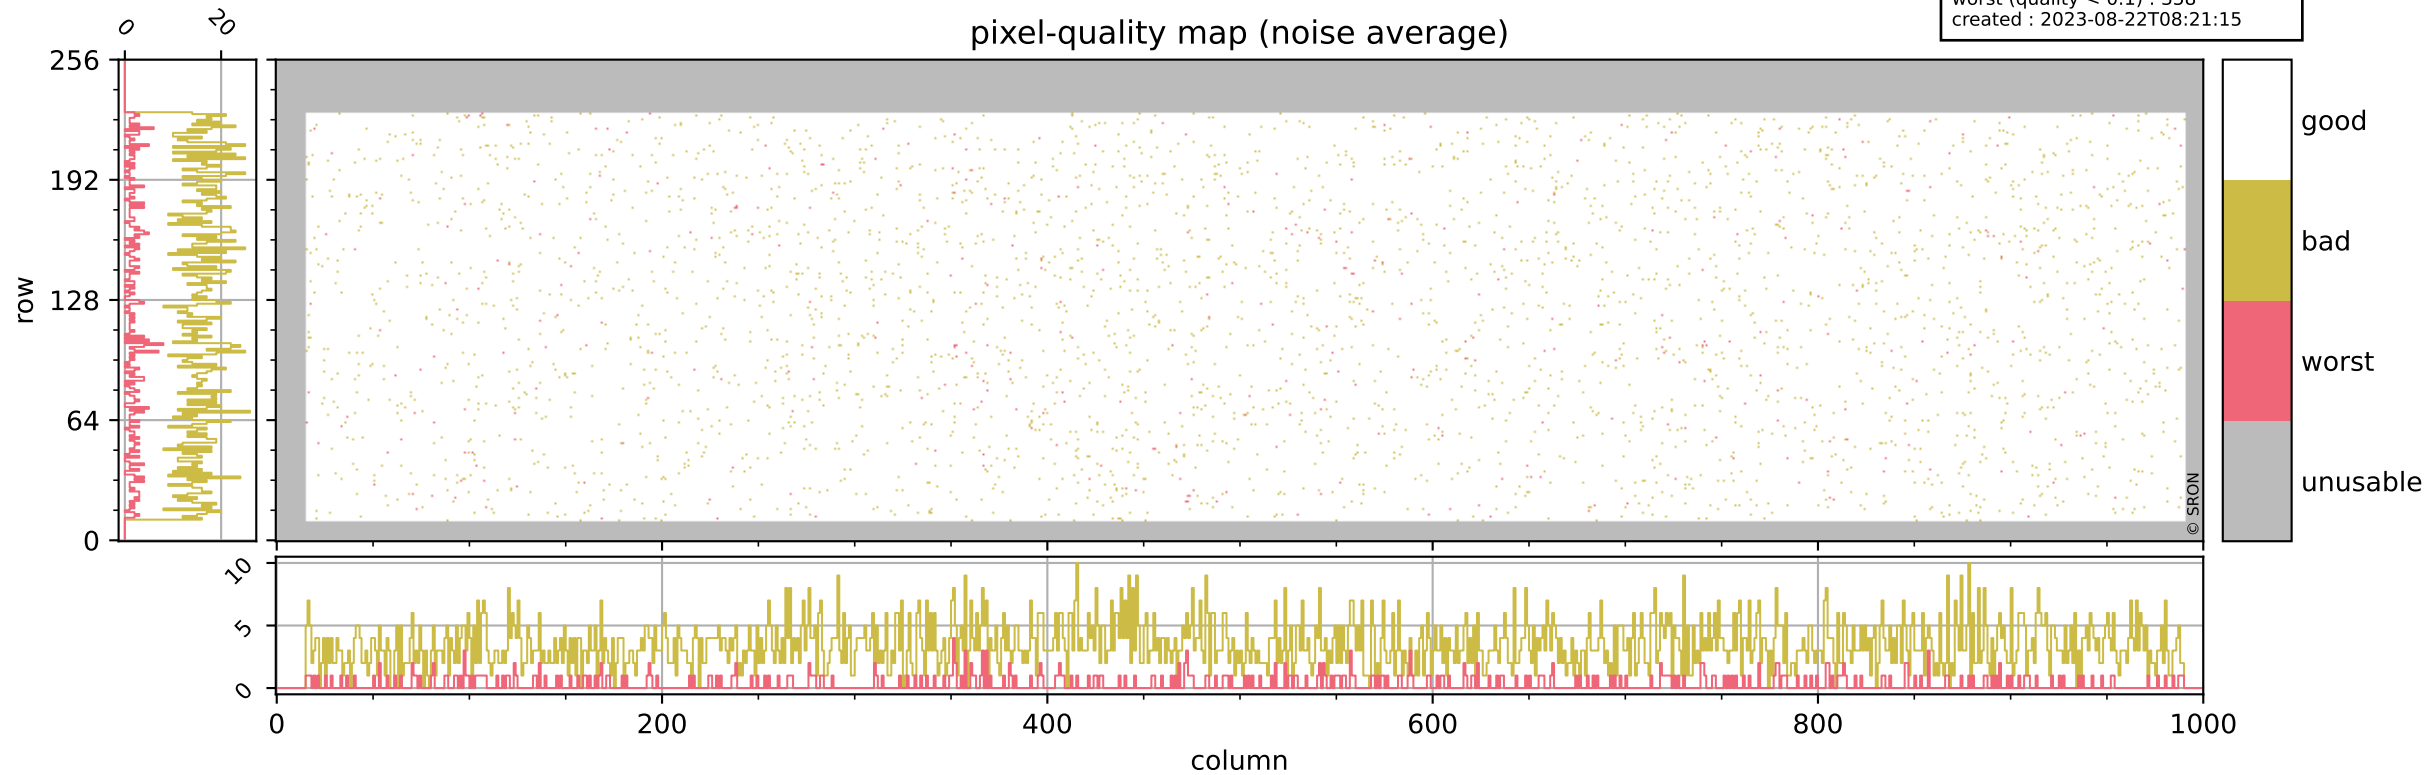

Tropomi SWIR pixel quality (official)

orbits : 19 in [18397, 18442]
coverage : 2021-05-02 / 2021-05-05
bad (quality < 0.8) : 3445
worst (quality < 0.1) : 358
created : 2023-08-22T08:21:15

pixel-quality map (noise average)