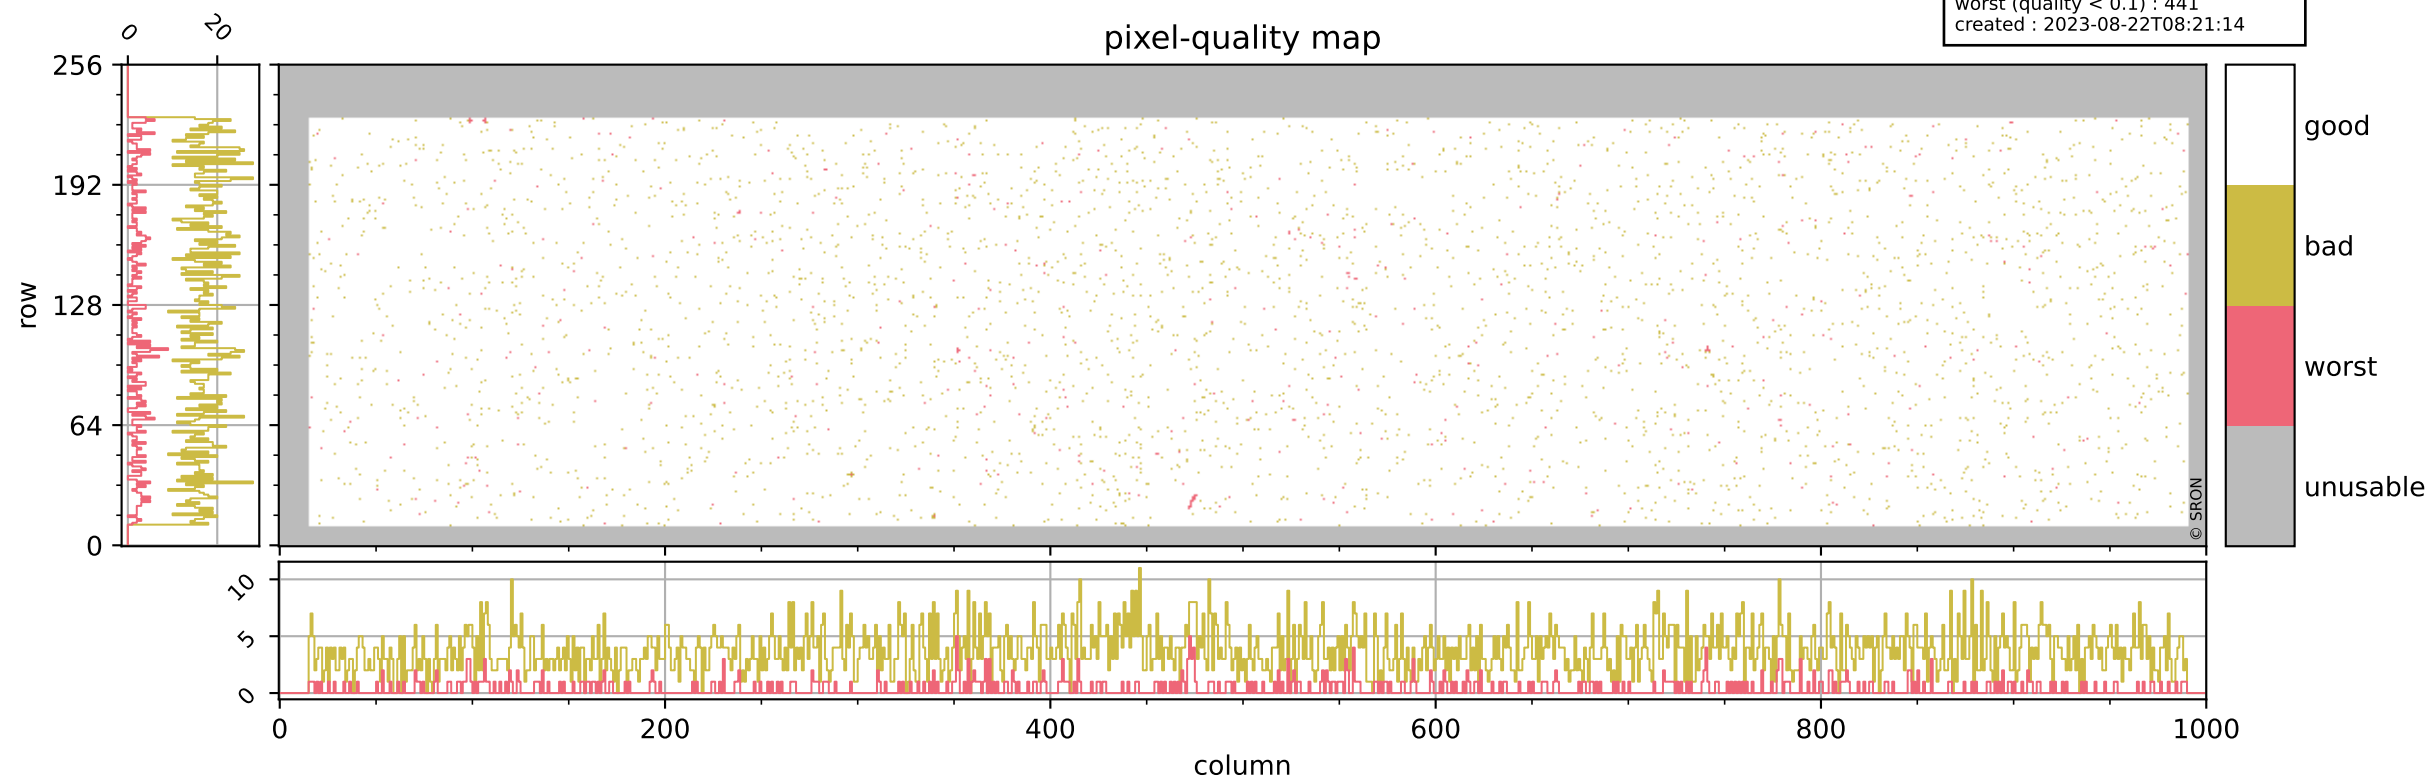

# Tropomi SWIR pixel quality (official)

orbits : 19 in [18397, 18442]  
coverage : 2021-05-02 / 2021-05-05  
bad (quality < 0.8) : 3689  
worst (quality < 0.1) : 441  
created : 2023-08-22T08:21:14

# Tropomi SWIR pixel quality (official)

orbits : 19 in [18397, 18442]  
coverage : 2021-05-02 / 2021-05-05  
bad (quality < 0.8) : 297  
worst (quality < 0.1) : 115  
created : 2023-08-22T08:21:15

## pixel-quality map (dark)

# Tropomi SWIR pixel quality (official)

orbits : 19 in [18397, 18442]  
coverage : 2021-05-02 / 2021-05-05  
bad (quality < 0.8) : 3445  
worst (quality < 0.1) : 358  
created : 2023-08-22T08:21:15