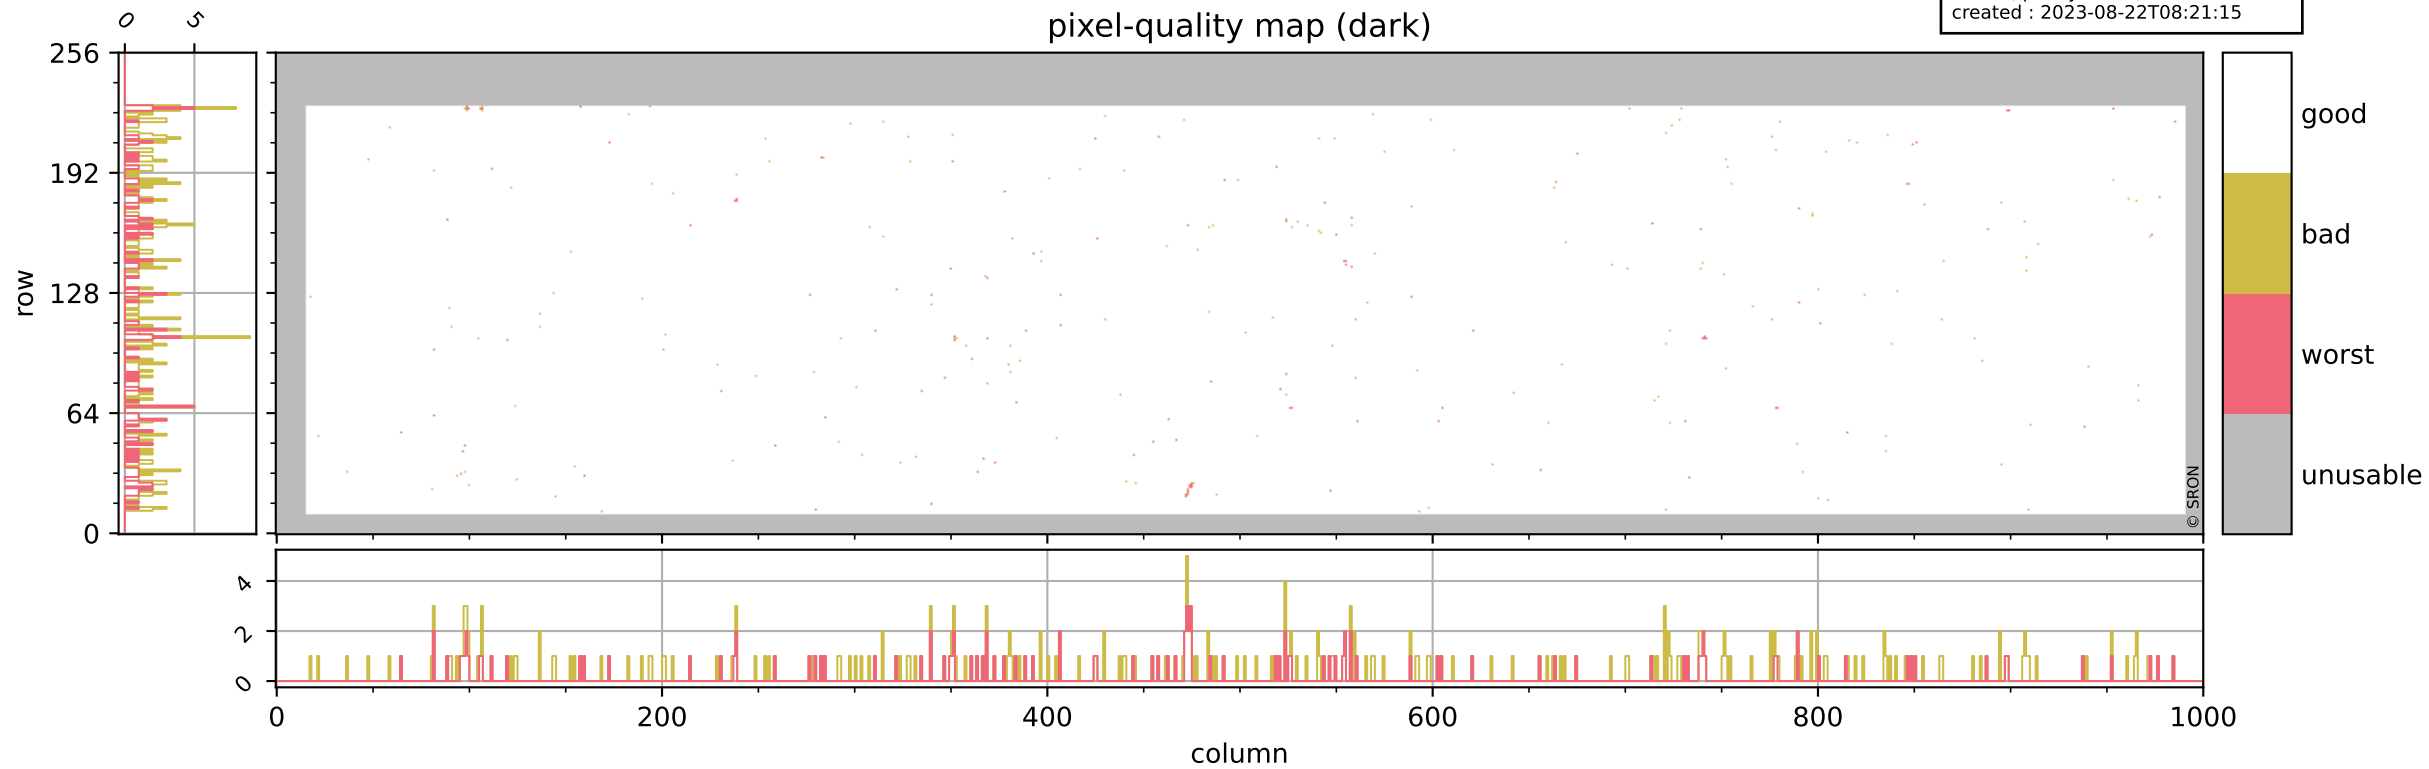

# Tropomi SWIR pixel quality (official)

orbits : 19 in [18397, 18442]  
coverage : 2021-05-02 / 2021-05-05  
bad (quality < 0.8) : 3689  
worst (quality < 0.1) : 441  
created : 2023-08-22T08:21:14

# Tropomi SWIR pixel quality (official)

orbits : 19 in [18397, 18442]  
coverage : 2021-05-02 / 2021-05-05  
bad (quality < 0.8) : 297  
worst (quality < 0.1) : 115  
created : 2023-08-22T08:21:15

## pixel-quality map (dark)

# Tropomi SWIR pixel quality (official)

orbits : 19 in [18397, 18442]  
coverage : 2021-05-02 / 2021-05-05  
bad (quality < 0.8) : 3445  
worst (quality < 0.1) : 358  
created : 2023-08-22T08:21:15