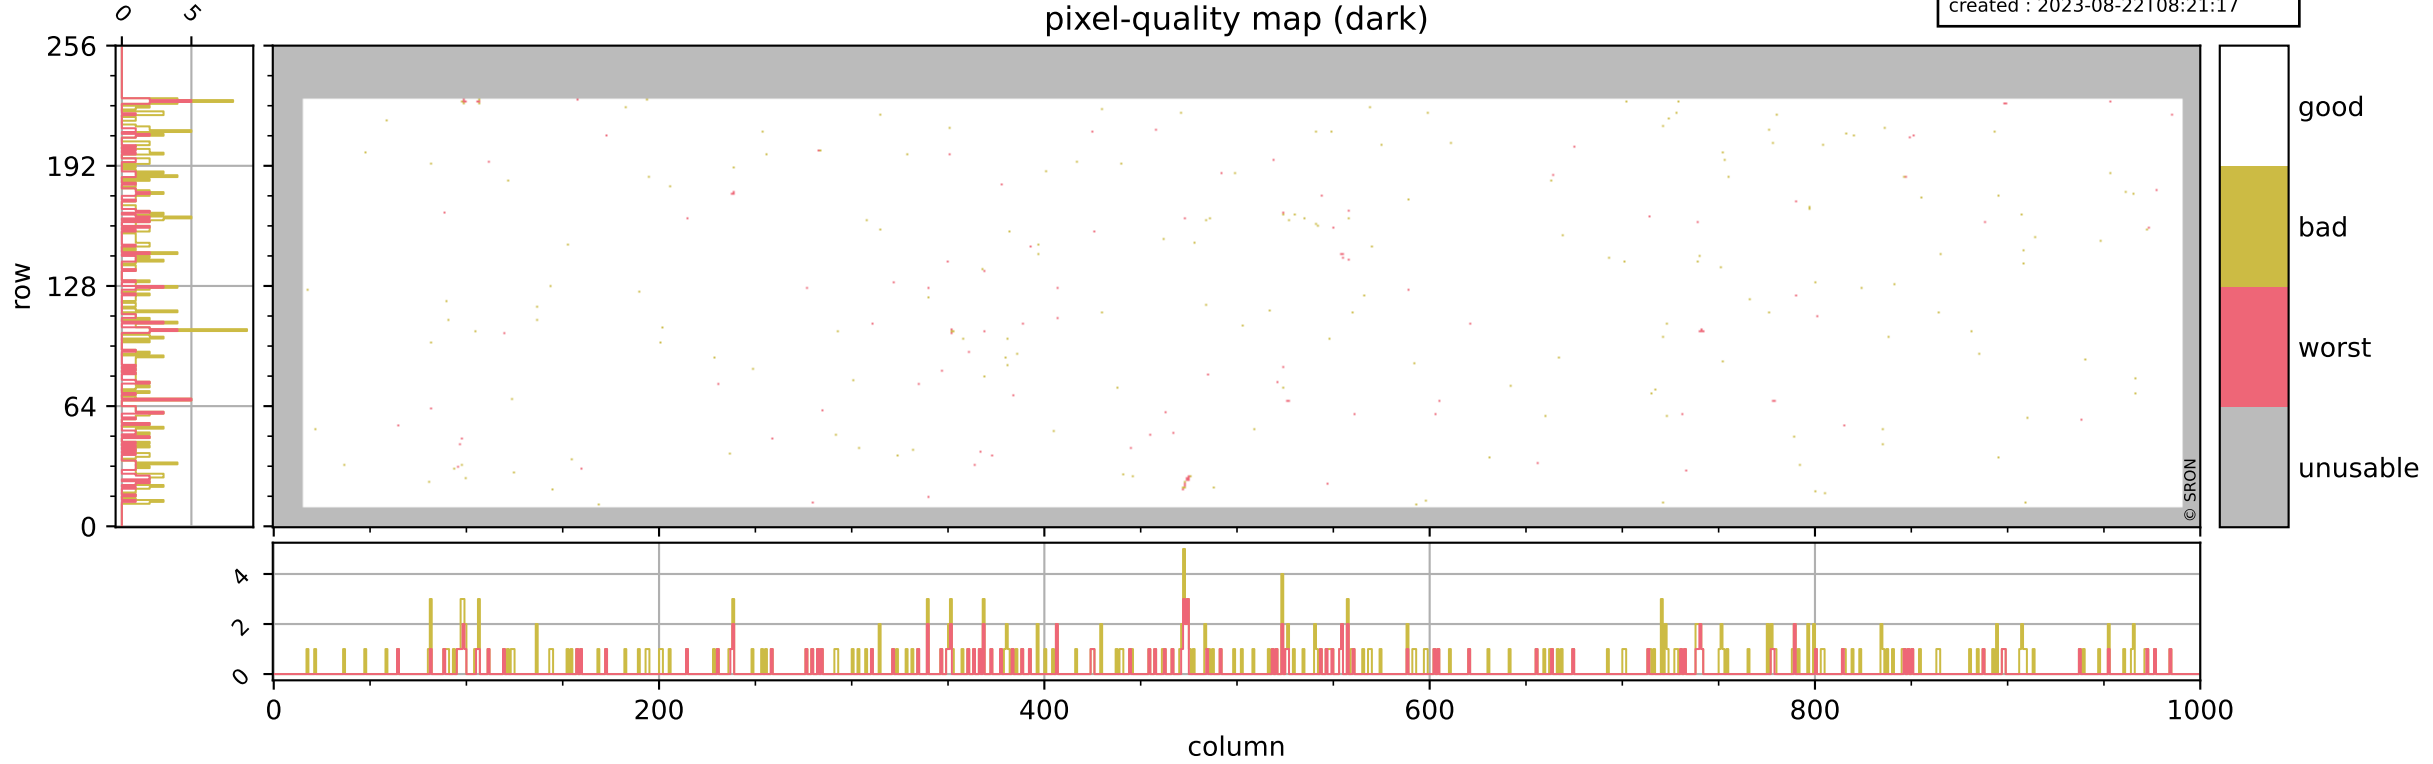

Tropomi SWIR pixel quality (official)

orbits : 20 in [18412, 18457]
coverage : 2021-05-03 / 2021-05-06
bad (quality < 0.8) : 3678
worst (quality < 0.1) : 438
created : 2023-08-22T08:21:17

pixel-quality map

Tropomi SWIR pixel quality (official)

orbits : 20 in [18412, 18457]
coverage : 2021-05-03 / 2021-05-06
bad (quality < 0.8) : 295
worst (quality < 0.1) : 113
created : 2023-08-22T08:21:17

pixel-quality map (dark)

Tropomi SWIR pixel quality (official)

orbits : 20 in [18412, 18457]
coverage : 2021-05-03 / 2021-05-06
bad (quality < 0.8) : 3429
worst (quality < 0.1) : 356
created : 2023-08-22T08:21:17

pixel-quality map (noise average)

Tropomi SWIR pixel quality (official)

orbits : 20 in [18412, 18457]
coverage : 2021-05-03 / 2021-05-06
created : 2023-08-22T08:21:18

Histograms of pixel-quality

Tropomi SWIR pixel quality (official) ground-tracks of Sentinel-5P