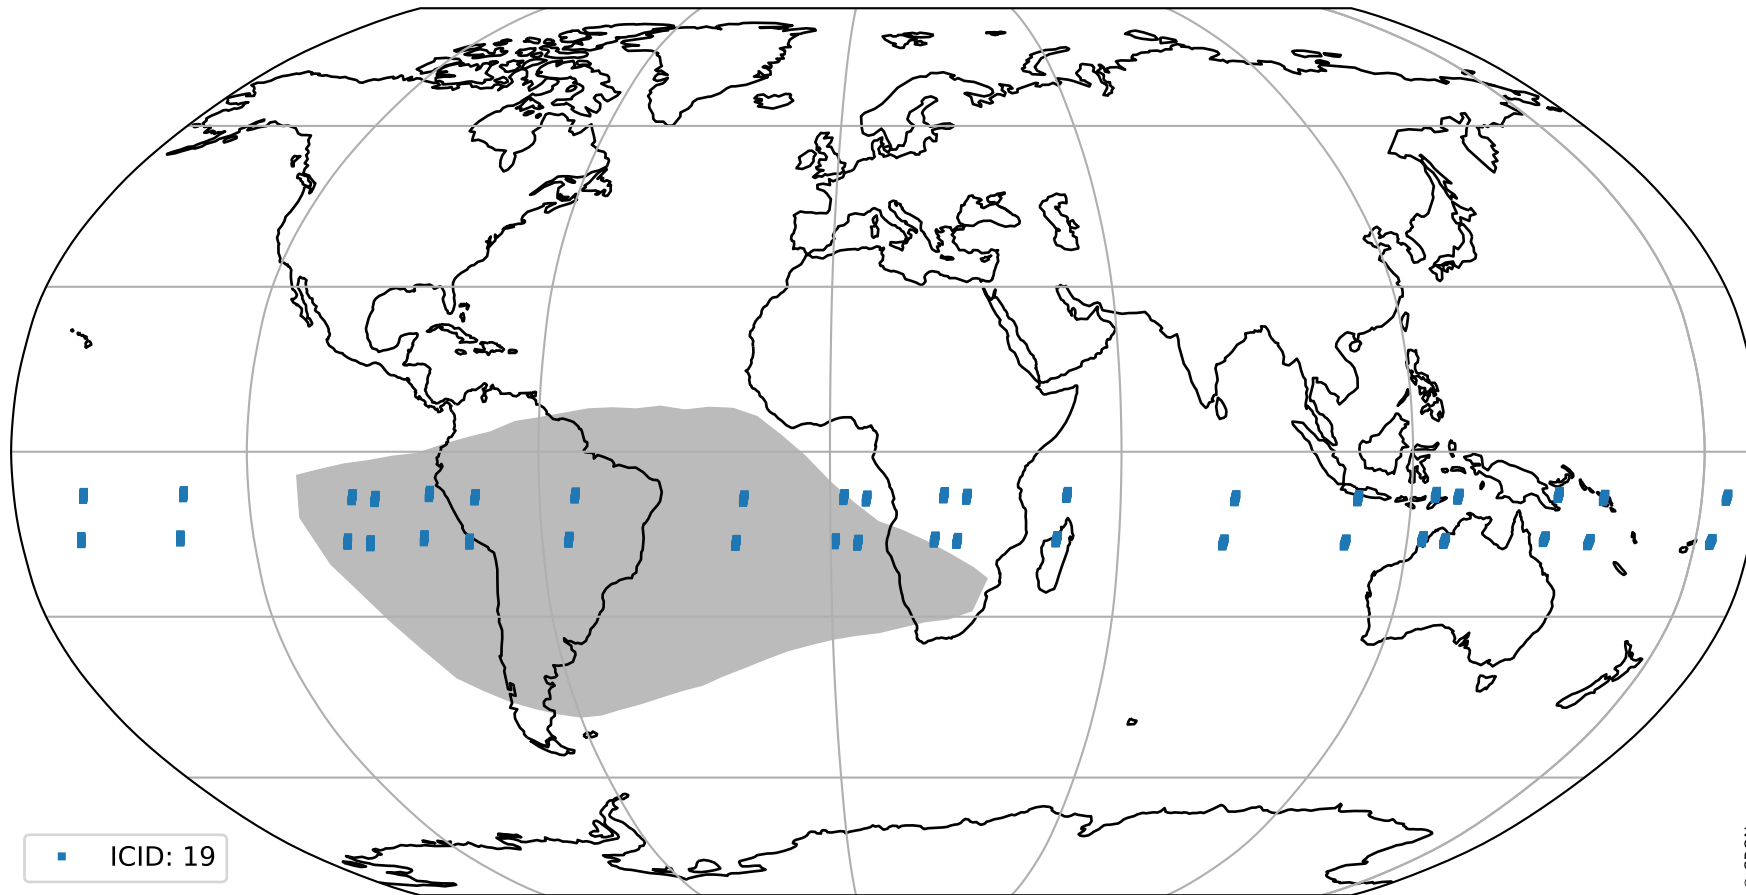

Tropomi SWIR pixel quality (official)

orbits : 20 in [18412, 18457]
coverage : 2021-05-03 / 2021-05-06
to good : 369
good to bad : 1570
to worst : 227
created : 2023-08-22T08:21:18

total quality compared with SWIR pixel-quality CKD

Tropomi SWIR pixel quality (official)

orbits : 20 in [18412, 18457]
coverage : 2021-05-03 / 2021-05-06
created : 2023-08-22T08:21:18

Histograms of pixel-quality

Tropomi SWIR pixel quality (official) ground-tracks of Sentinel-5P

orbits : 20 in [18412, 18457]
coverage : 2021-05-03 / 2021-05-06
created : 2023-08-22T08:21:18

Tropomi SWIR pixel quality (official)

orbits : [2827, 18457]
coverage : 2018-04-30 / 2021-05-06
created : 2023-08-22T08:21:18