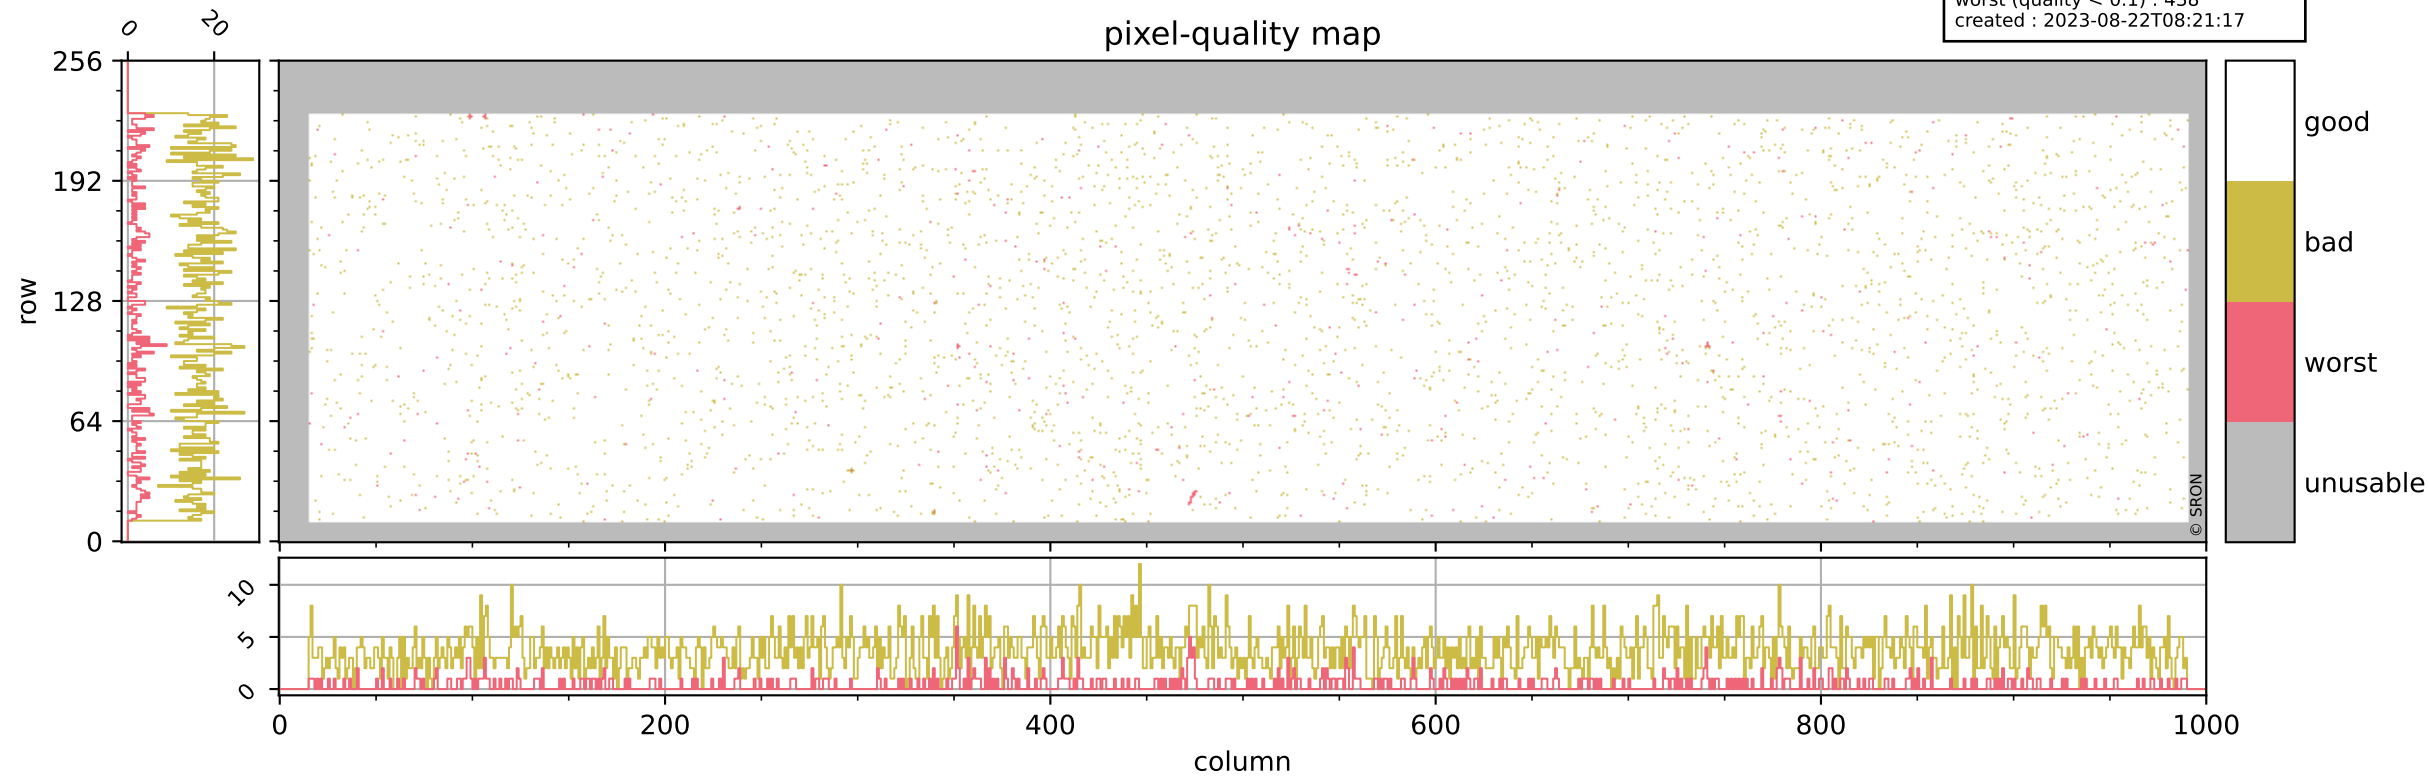

Tropomi SWIR pixel quality (official)

orbits : 20 in [18412, 18457]
coverage : 2021-05-03 / 2021-05-06
bad (quality < 0.8) : 3678
worst (quality < 0.1) : 438
created : 2023-08-22T08:21:17

pixel-quality map

Tropomi SWIR pixel quality (official)

orbits : 20 in [18412, 18457]
coverage : 2021-05-03 / 2021-05-06
bad (quality < 0.8) : 295
worst (quality < 0.1) : 113
created : 2023-08-22T08:21:17

pixel-quality map (dark)

Tropomi SWIR pixel quality (official)

orbits : 20 in [18412, 18457]
coverage : 2021-05-03 / 2021-05-06
bad (quality < 0.8) : 3429
worst (quality < 0.1) : 356
created : 2023-08-22T08:21:17

pixel-quality map (noise average)

Tropomi SWIR pixel quality (official)

orbits : 20 in [18412, 18457]
coverage : 2021-05-03 / 2021-05-06
created : 2023-08-22T08:21:18

Histograms of pixel-quality

Tropomi SWIR pixel quality (official) ground-tracks of Sentinel-5P