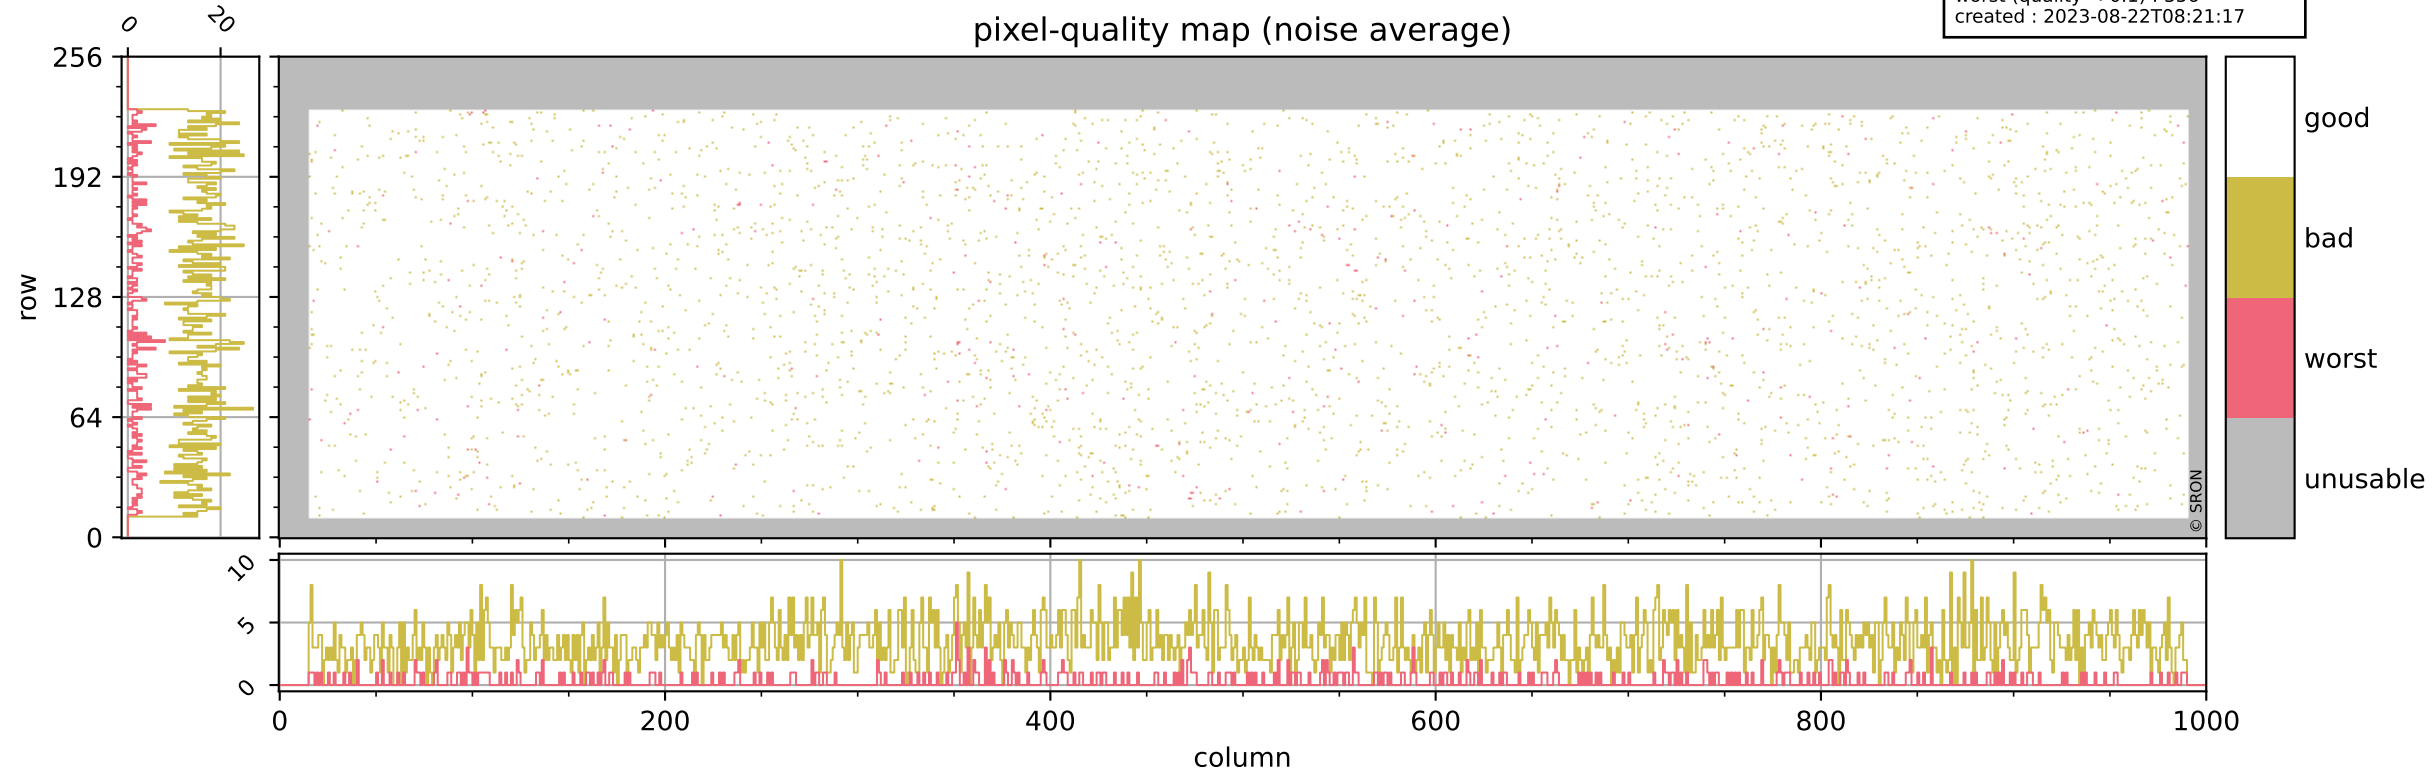

Tropomi SWIR pixel quality (official)

orbits : 20 in [18412, 18457]
coverage : 2021-05-03 / 2021-05-06
bad (quality < 0.8) : 295
worst (quality < 0.1) : 113
created : 2023-08-22T08:21:17

pixel-quality map (dark)

Tropomi SWIR pixel quality (official)

orbits : 20 in [18412, 18457]
coverage : 2021-05-03 / 2021-05-06
bad (quality < 0.8) : 3429
worst (quality < 0.1) : 356
created : 2023-08-22T08:21:17

pixel-quality map (noise average)

Tropomi SWIR pixel quality (official)

orbits : 20 in [18412, 18457]
coverage : 2021-05-03 / 2021-05-06
to good : 369
good to bad : 1570
to worst : 227
created : 2023-08-22T08:21:18

total quality compared with SWIR pixel-quality CKD

Tropomi SWIR pixel quality (official)

orbits : 20 in [18412, 18457]
coverage : 2021-05-03 / 2021-05-06
created : 2023-08-22T08:21:18

Histograms of pixel-quality

Tropomi SWIR pixel quality (official) ground-tracks of Sentinel-5P