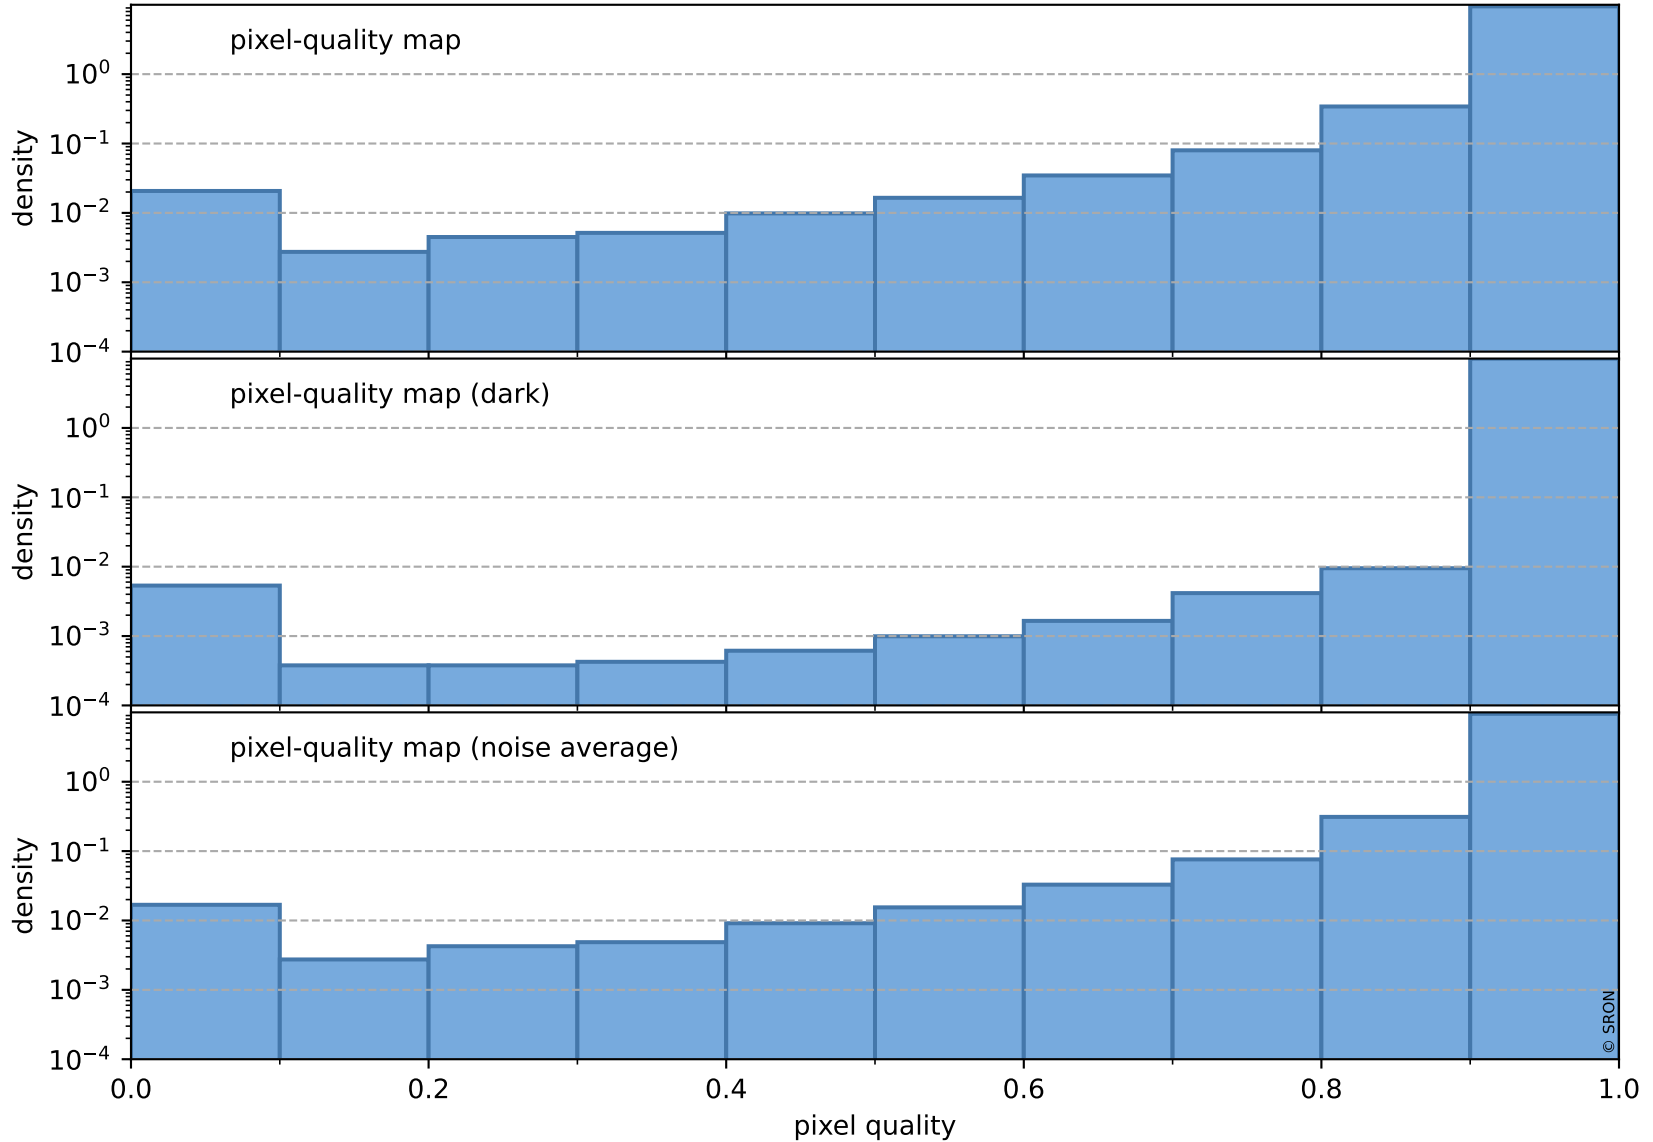

Tropomi SWIR pixel quality (official)

orbits : 20 in [18412, 18457]
coverage : 2021-05-03 / 2021-05-06
to good : 369
good to bad : 1570
to worst : 227
created : 2023-08-22T08:21:18

total quality compared with SWIR pixel-quality CKD

Tropomi SWIR pixel quality (official)

orbits : 20 in [18412, 18457]
coverage : 2021-05-03 / 2021-05-06
created : 2023-08-22T08:21:18

Histograms of pixel-quality

Tropomi SWIR pixel quality (official) ground-tracks of Sentinel-5P

orbits : 20 in [18412, 18457]
coverage : 2021-05-03 / 2021-05-06
created : 2023-08-22T08:21:18

Tropomi SWIR pixel quality (official)

orbits : [2827, 18457]
coverage : 2018-04-30 / 2021-05-06
created : 2023-08-22T08:21:18