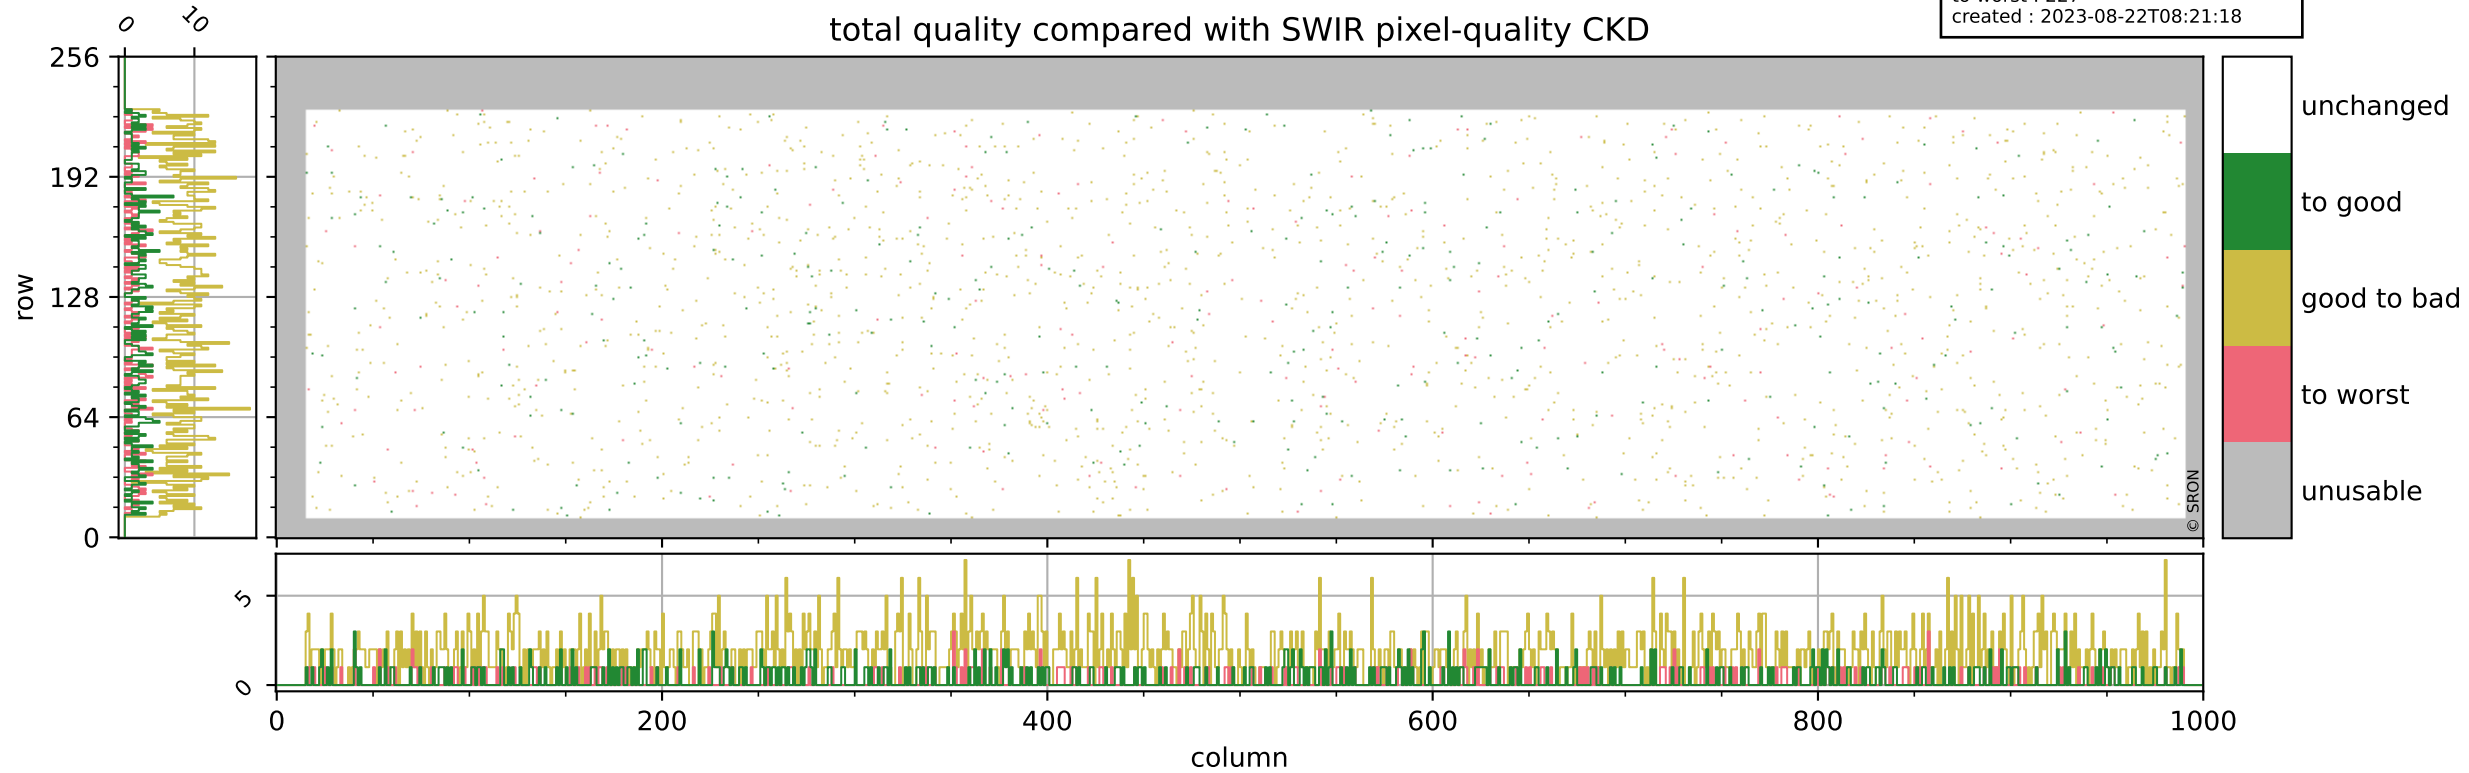

Tropomi SWIR pixel quality (official)

orbits : 20 in [18412, 18457]
coverage : 2021-05-03 / 2021-05-06
bad (quality < 0.8) : 295
worst (quality < 0.1) : 113
created : 2023-08-22T08:21:17

pixel-quality map (dark)

Tropomi SWIR pixel quality (official)

orbits : 20 in [18412, 18457]
coverage : 2021-05-03 / 2021-05-06
bad (quality < 0.8) : 3429
worst (quality < 0.1) : 356
created : 2023-08-22T08:21:17

pixel-quality map (noise average)

Tropomi SWIR pixel quality (official)

orbits : 20 in [18412, 18457]
coverage : 2021-05-03 / 2021-05-06
to good : 369
good to bad : 1570
to worst : 227
created : 2023-08-22T08:21:18

total quality compared with SWIR pixel-quality CKD

Tropomi SWIR pixel quality (official)

orbits : 20 in [18412, 18457]
coverage : 2021-05-03 / 2021-05-06
created : 2023-08-22T08:21:18

Histograms of pixel-quality

Tropomi SWIR pixel quality (official) ground-tracks of Sentinel-5P