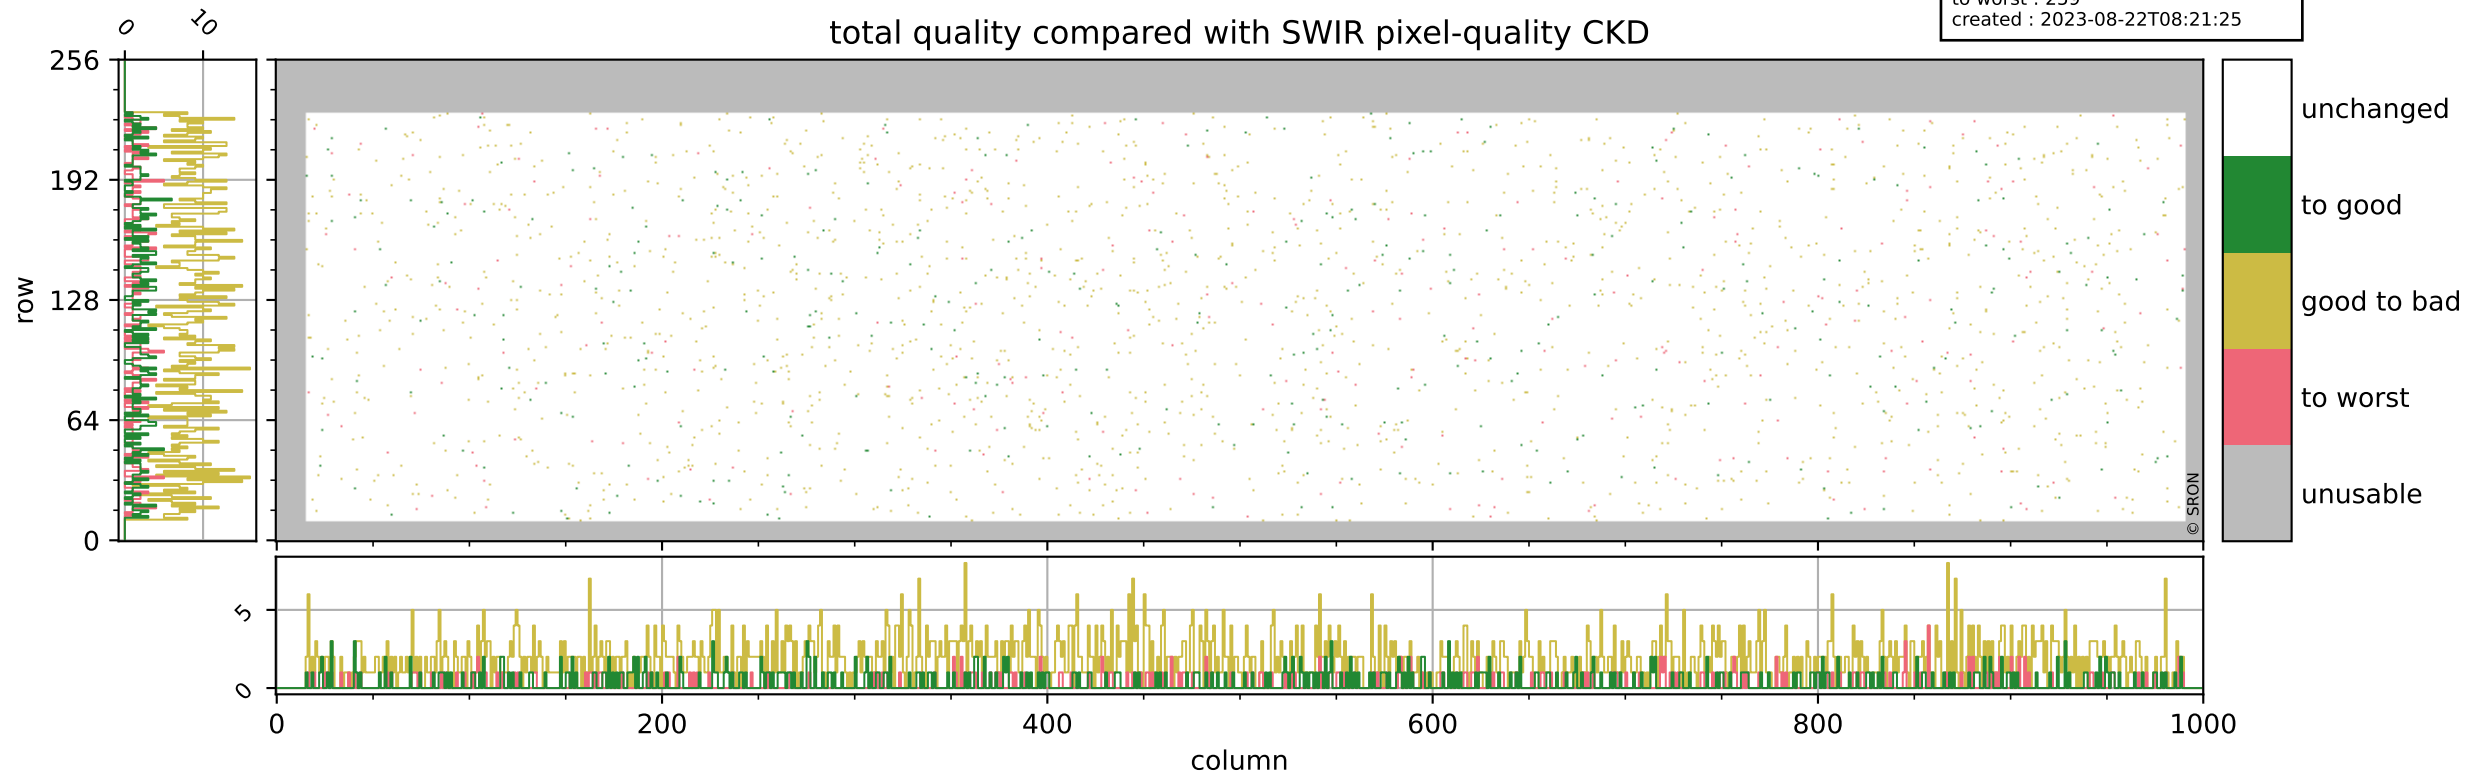

Tropomi SWIR pixel quality (official)

orbits : 19 in [18457, 18502]
coverage : 2021-05-06 / 2021-05-09
bad (quality < 0.8) : 299
worst (quality < 0.1) : 114
created : 2023-08-22T08:21:24

Tropomi SWIR pixel quality (official)

orbits : 19 in [18457, 18502]
coverage : 2021-05-06 / 2021-05-09
bad (quality < 0.8) : 3494
worst (quality < 0.1) : 387
created : 2023-08-22T08:21:24

pixel-quality map (noise average)

Tropomi SWIR pixel quality (official)

orbits : 19 in [18457, 18502]
coverage : 2021-05-06 / 2021-05-09
to good : 366
good to bad : 1602
to worst : 259
created : 2023-08-22T08:21:25

total quality compared with SWIR pixel-quality CKD

Tropomi SWIR pixel quality (official)

orbits : 19 in [18457, 18502]
coverage : 2021-05-06 / 2021-05-09
created : 2023-08-22T08:21:25

Histograms of pixel-quality

Tropomi SWIR pixel quality (official) ground-tracks of Sentinel-5P

orbits : 19 in [18457, 18502]
coverage : 2021-05-06 / 2021-05-09
created : 2023-08-22T08:21:25