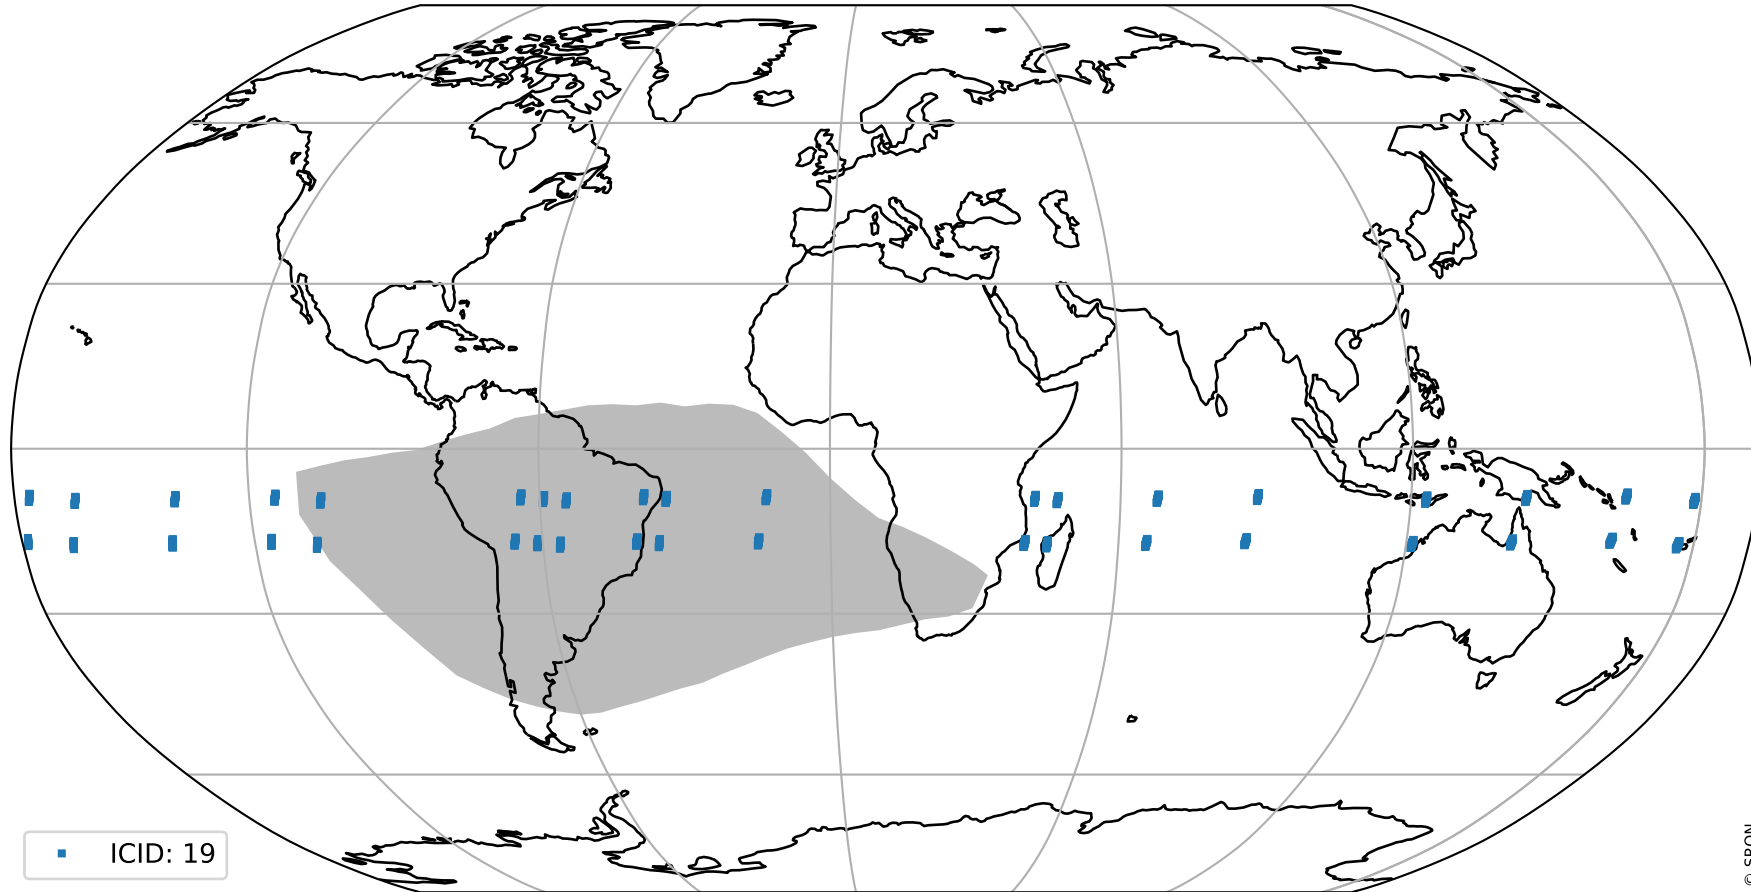

orbits : 19 in [18457, 18502]
coverage : 2021-05-06 / 2021-05-09
bad (quality < 0.8) : 3494
worst (quality < 0.1) : 387
created : 2023-08-22T08:21:24

pixel-quality map (noise average)

Tropomi SWIR pixel quality (official)

orbits : 19 in [18457, 18502]
coverage : 2021-05-06 / 2021-05-09
to good : 366
good to bad : 1602
to worst : 259
created : 2023-08-22T08:21:25

total quality compared with SWIR pixel-quality CKD

Tropomi SWIR pixel quality (official)

orbits : 19 in [18457, 18502]
coverage : 2021-05-06 / 2021-05-09
created : 2023-08-22T08:21:25

Histograms of pixel-quality

Tropomi SWIR pixel quality (official) ground-tracks of Sentinel-5P

orbits : 19 in [18457, 18502]
coverage : 2021-05-06 / 2021-05-09
created : 2023-08-22T08:21:25

Tropomi SWIR pixel quality (official)

orbits : [2827, 18502]
coverage : 2018-04-30 / 2021-05-09
created : 2023-08-22T08:21:25

trend of pixel quality & temperatures