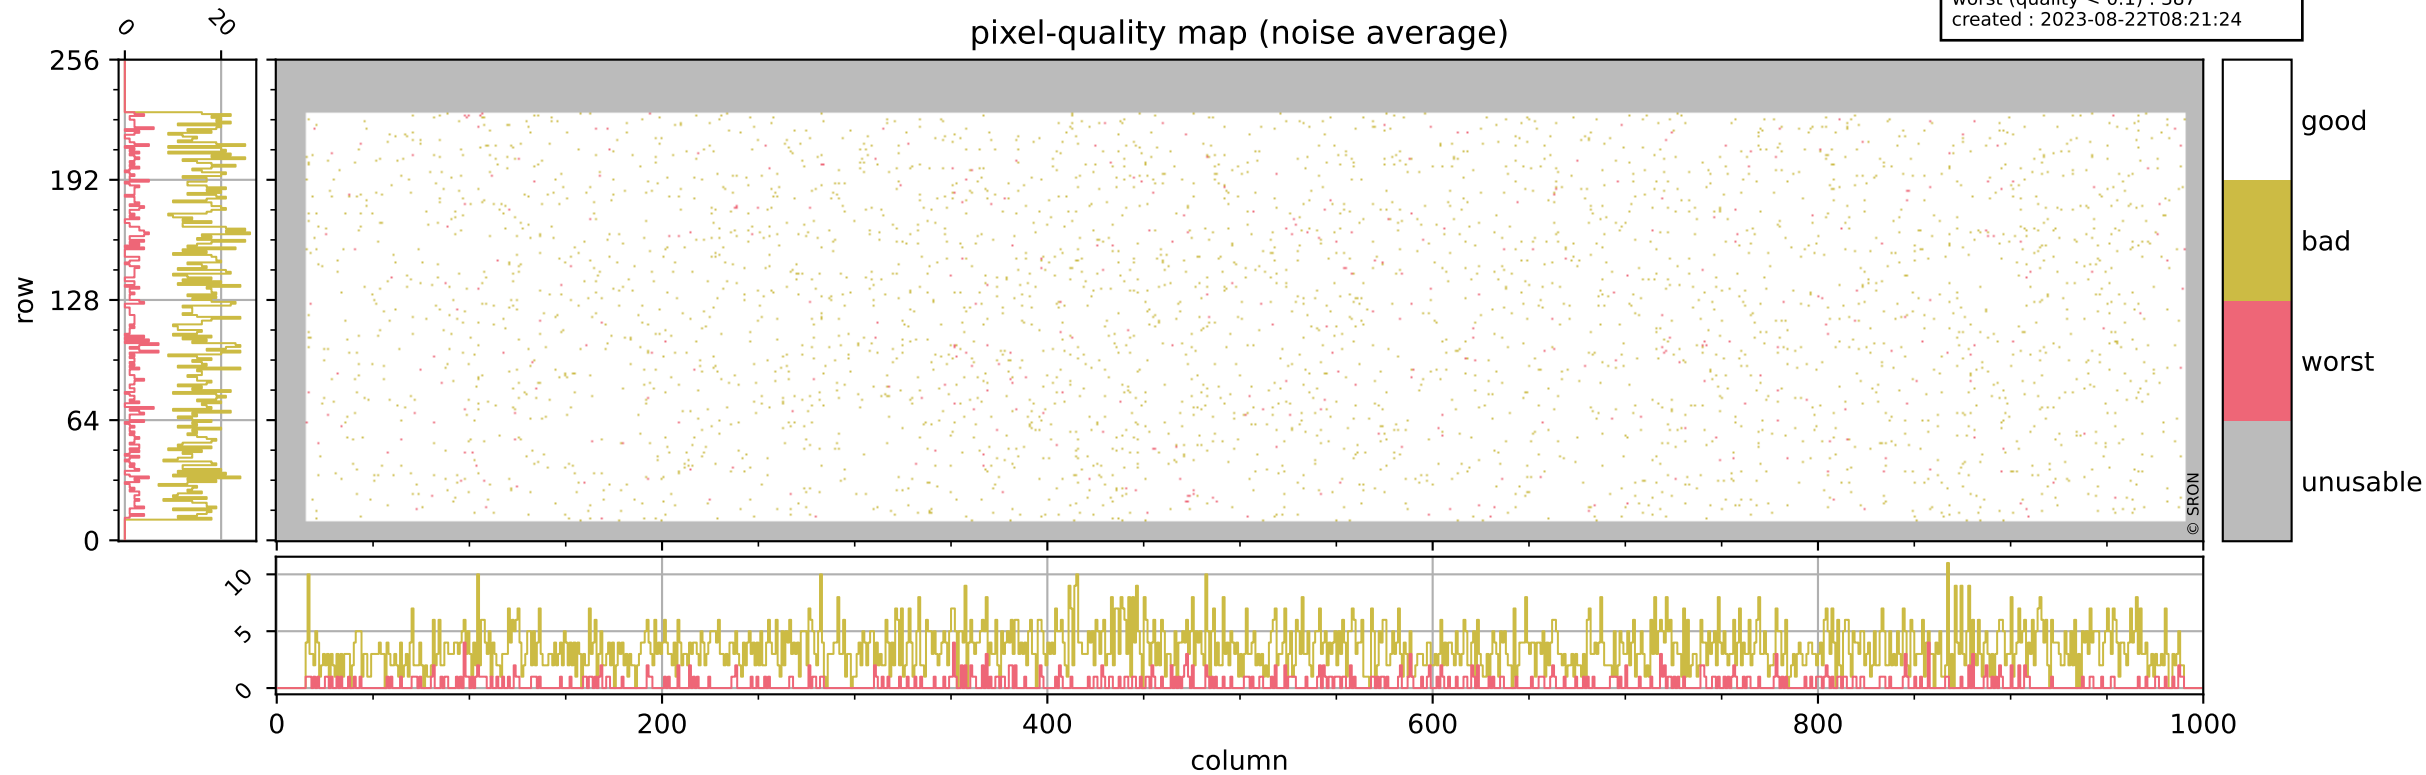

Tropomi SWIR pixel quality (official)

orbits : 19 in [18457, 18502]
coverage : 2021-05-06 / 2021-05-09
bad (quality < 0.8) : 299
worst (quality < 0.1) : 114
created : 2023-08-22T08:21:24

Tropomi SWIR pixel quality (official)

orbits : 19 in [18457, 18502]
coverage : 2021-05-06 / 2021-05-09
bad (quality < 0.8) : 3494
worst (quality < 0.1) : 387
created : 2023-08-22T08:21:24

pixel-quality map (noise average)

Tropomi SWIR pixel quality (official)

orbits : 19 in [18457, 18502]
coverage : 2021-05-06 / 2021-05-09
to good : 366
good to bad : 1602
to worst : 259
created : 2023-08-22T08:21:25

total quality compared with SWIR pixel-quality CKD

Tropomi SWIR pixel quality (official)

orbits : 19 in [18457, 18502]
coverage : 2021-05-06 / 2021-05-09
created : 2023-08-22T08:21:25

Histograms of pixel-quality

Tropomi SWIR pixel quality (official) ground-tracks of Sentinel-5P

orbits : 19 in [18457, 18502]
coverage : 2021-05-06 / 2021-05-09
created : 2023-08-22T08:21:25