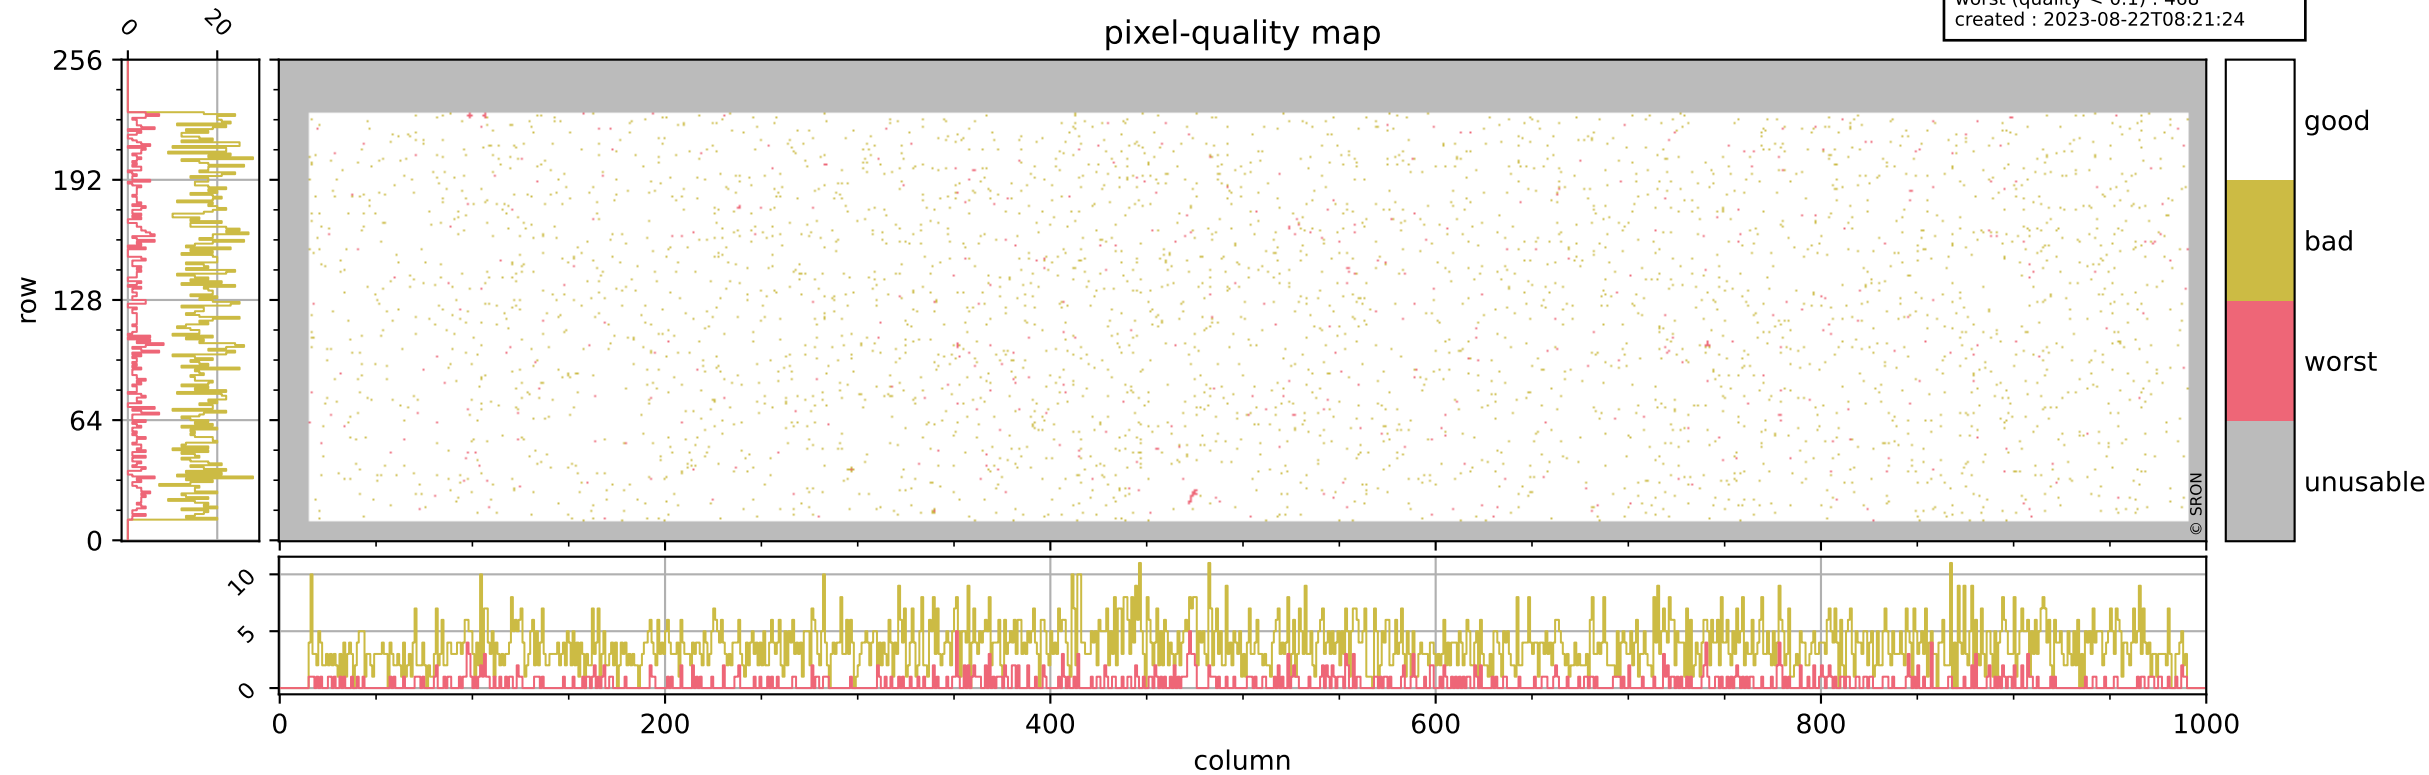

Tropomi SWIR pixel quality (official)

orbits : 19 in [18457, 18502]
coverage : 2021-05-06 / 2021-05-09
bad (quality < 0.8) : 3742
worst (quality < 0.1) : 468
created : 2023-08-22T08:21:24

pixel-quality map

Tropomi SWIR pixel quality (official)

orbits : 19 in [18457, 18502]
coverage : 2021-05-06 / 2021-05-09
bad (quality < 0.8) : 299
worst (quality < 0.1) : 114
created : 2023-08-22T08:21:24

Tropomi SWIR pixel quality (official)

orbits : 19 in [18457, 18502]
coverage : 2021-05-06 / 2021-05-09
bad (quality < 0.8) : 3494
worst (quality < 0.1) : 387
created : 2023-08-22T08:21:24

pixel-quality map (noise average)

Tropomi SWIR pixel quality (official)

orbits : 19 in [18457, 18502]
coverage : 2021-05-06 / 2021-05-09
created : 2023-08-22T08:21:25

Histograms of pixel-quality

Tropomi SWIR pixel quality (official) ground-tracks of Sentinel-5P

orbits : 19 in [18457, 18502]
coverage : 2021-05-06 / 2021-05-09
created : 2023-08-22T08:21:25