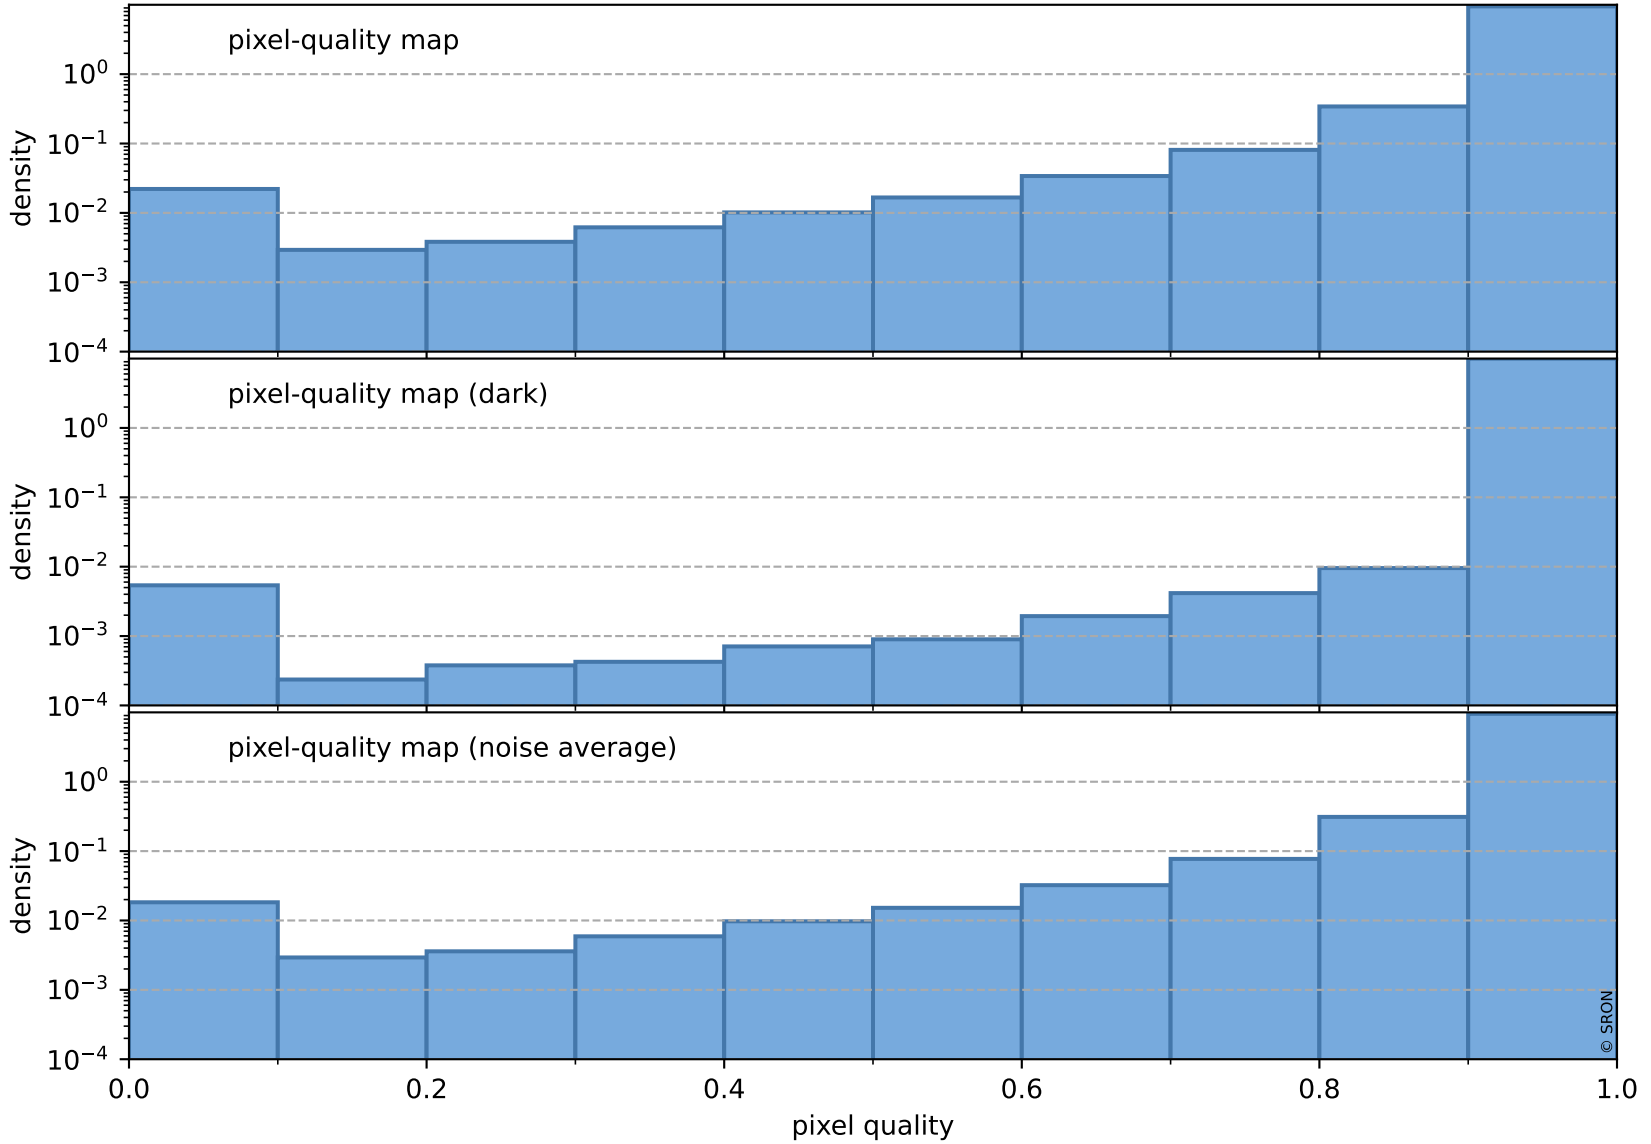

orbits : 19 in [18457, 18502]
coverage : 2021-05-06 / 2021-05-09
to good : 366
good to bad : 1602
to worst : 259
created : 2023-08-22T08:21:25

total quality compared with SWIR pixel-quality CKD

Tropomi SWIR pixel quality (official)

orbits : 19 in [18457, 18502]
coverage : 2021-05-06 / 2021-05-09
created : 2023-08-22T08:21:25

Histograms of pixel-quality

Tropomi SWIR pixel quality (official) ground-tracks of Sentinel-5P

orbits : 19 in [18457, 18502]
coverage : 2021-05-06 / 2021-05-09
created : 2023-08-22T08:21:25

Tropomi SWIR pixel quality (official)

orbits : [2827, 18502]
coverage : 2018-04-30 / 2021-05-09
created : 2023-08-22T08:21:25

trend of pixel quality & temperatures