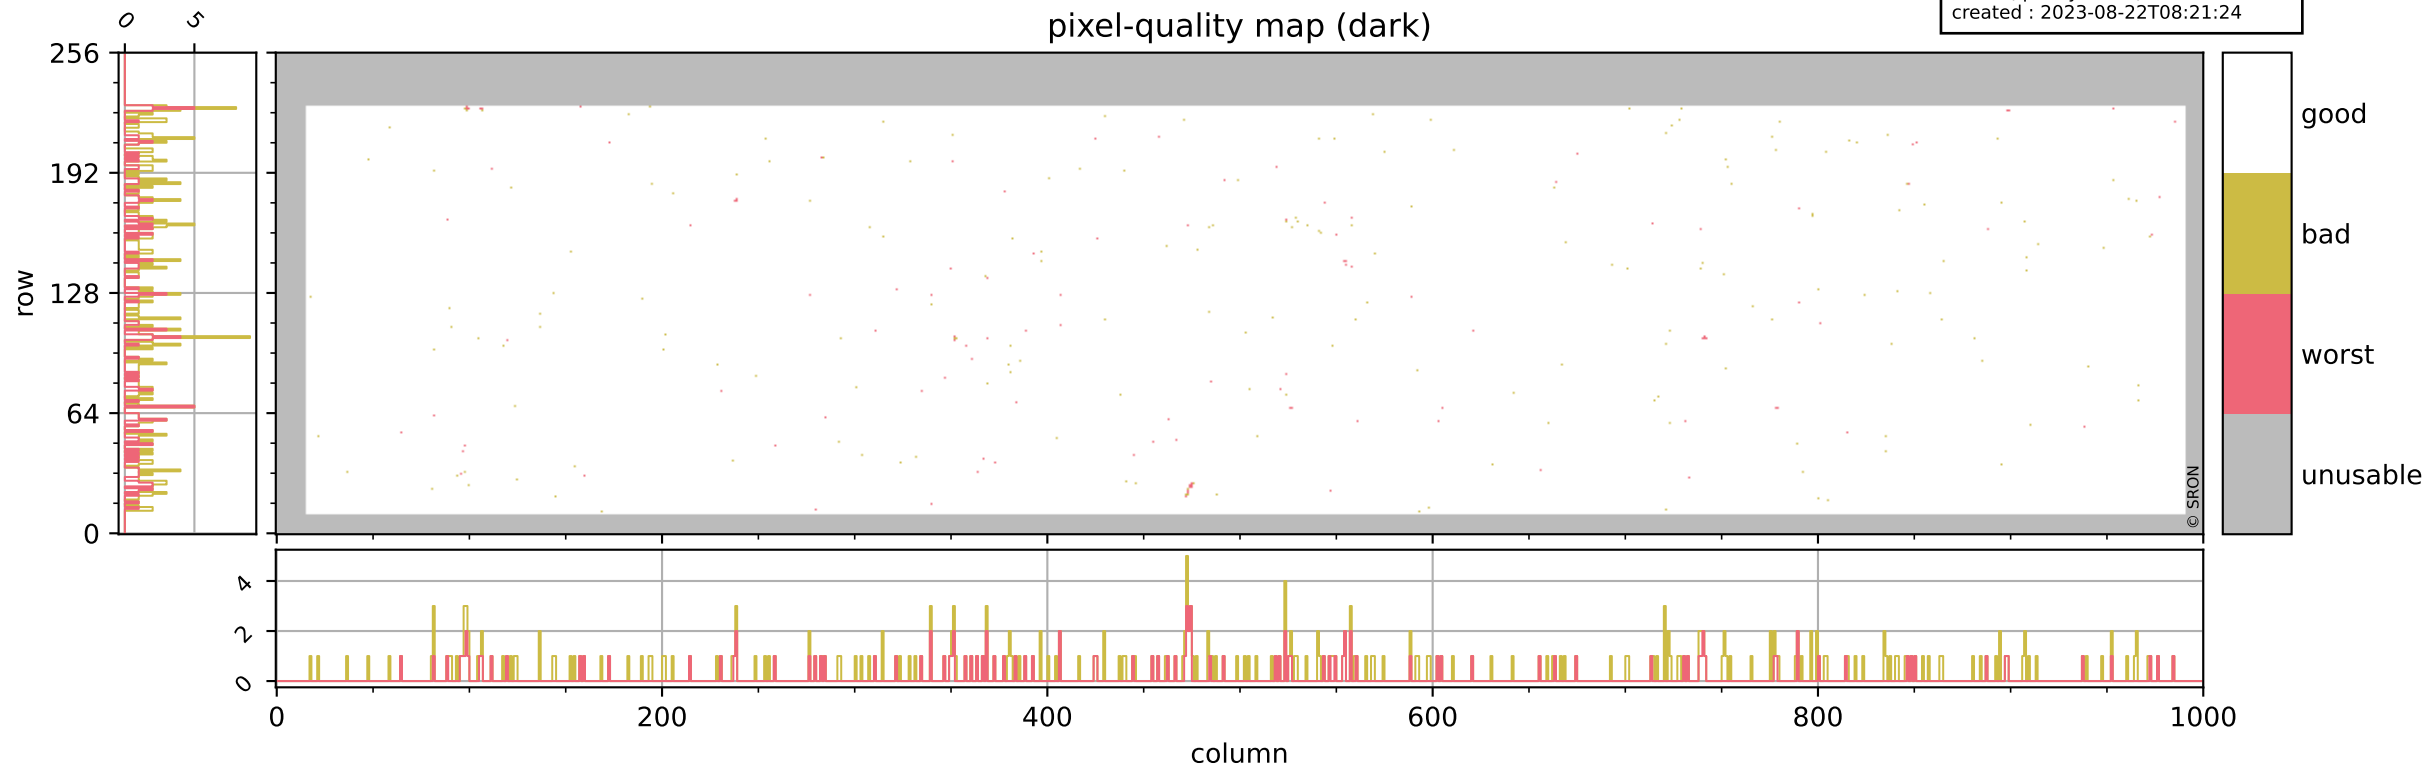

Tropomi SWIR pixel quality (official)

orbits : 19 in [18457, 18502]
coverage : 2021-05-06 / 2021-05-09
bad (quality < 0.8) : 3742
worst (quality < 0.1) : 468
created : 2023-08-22T08:21:24

pixel-quality map

Tropomi SWIR pixel quality (official)

orbits : 19 in [18457, 18502]
coverage : 2021-05-06 / 2021-05-09
bad (quality < 0.8) : 299
worst (quality < 0.1) : 114
created : 2023-08-22T08:21:24

Tropomi SWIR pixel quality (official)

orbits : 19 in [18457, 18502]
coverage : 2021-05-06 / 2021-05-09
bad (quality < 0.8) : 3494
worst (quality < 0.1) : 387
created : 2023-08-22T08:21:24

pixel-quality map (noise average)

Tropomi SWIR pixel quality (official)

orbits : 19 in [18457, 18502]
coverage : 2021-05-06 / 2021-05-09
created : 2023-08-22T08:21:25

Histograms of pixel-quality

Tropomi SWIR pixel quality (official) ground-tracks of Sentinel-5P

orbits : 19 in [18457, 18502]
coverage : 2021-05-06 / 2021-05-09
created : 2023-08-22T08:21:25