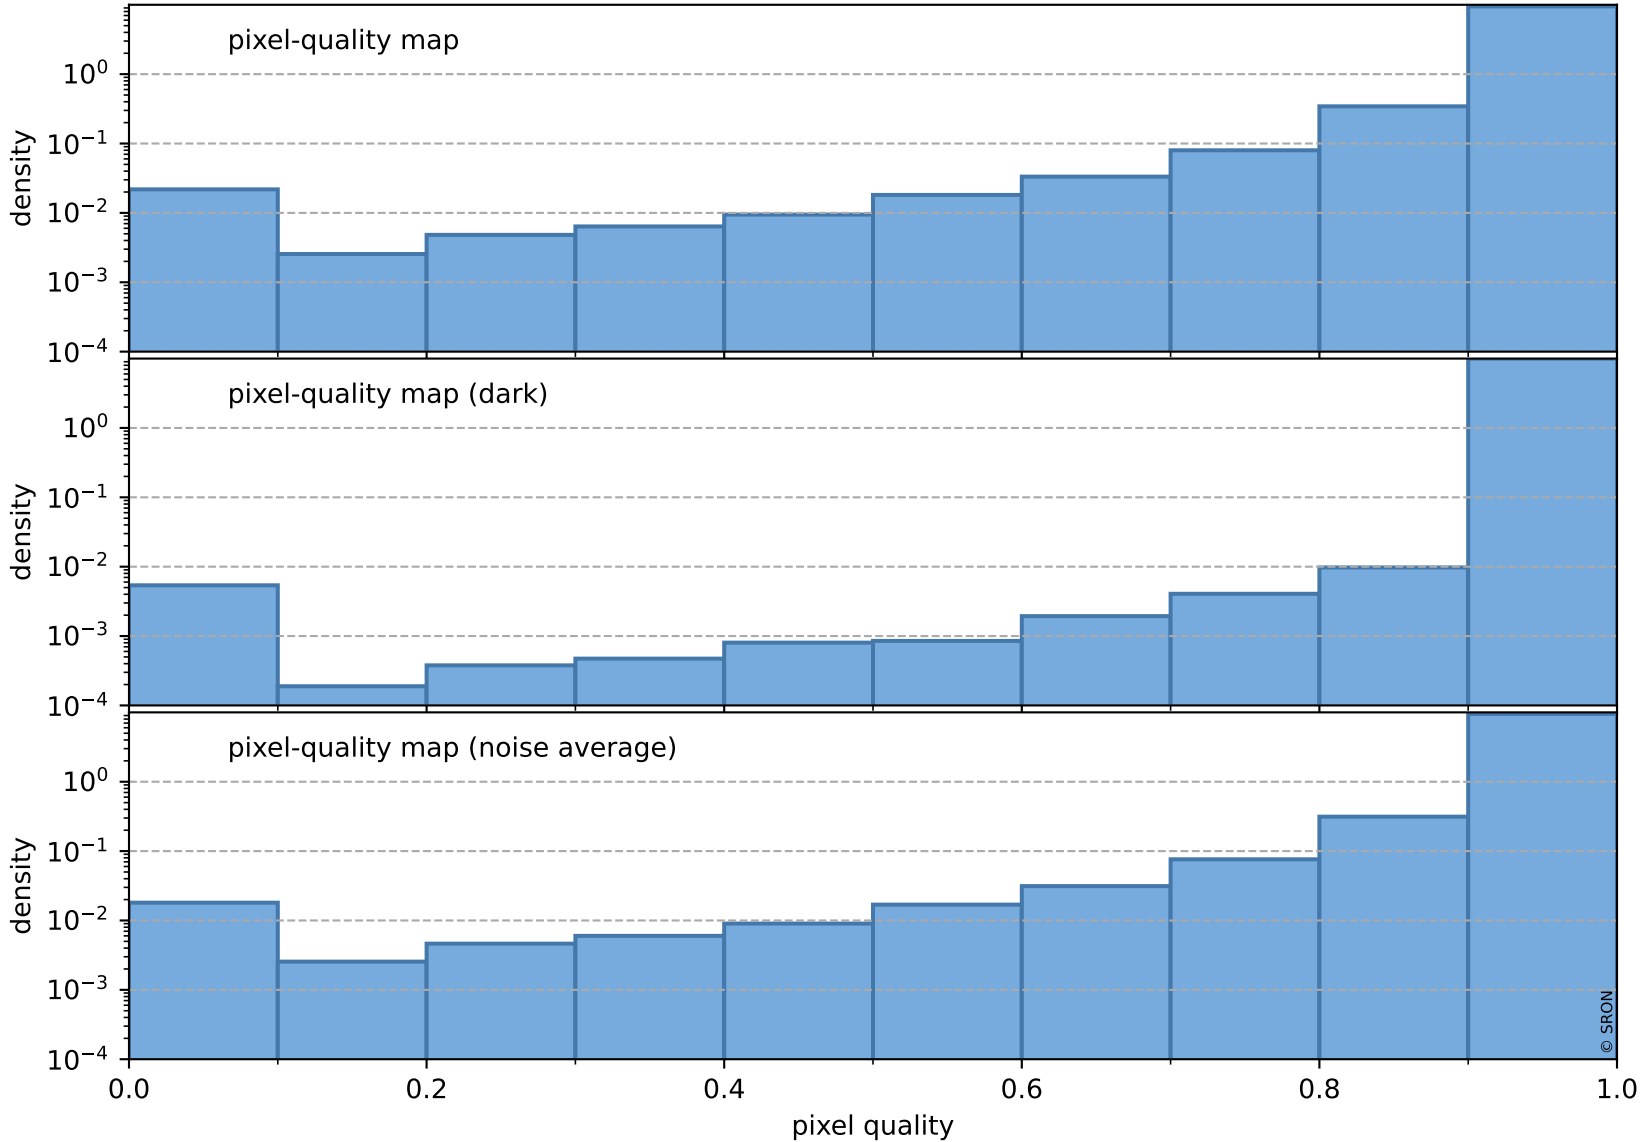

Tropomi SWIR pixel quality (official)

orbits : 19 in [18472, 18517]
coverage : 2021-05-07 / 2021-05-10
created : 2023-08-22T08:21:27

Histograms of pixel-quality