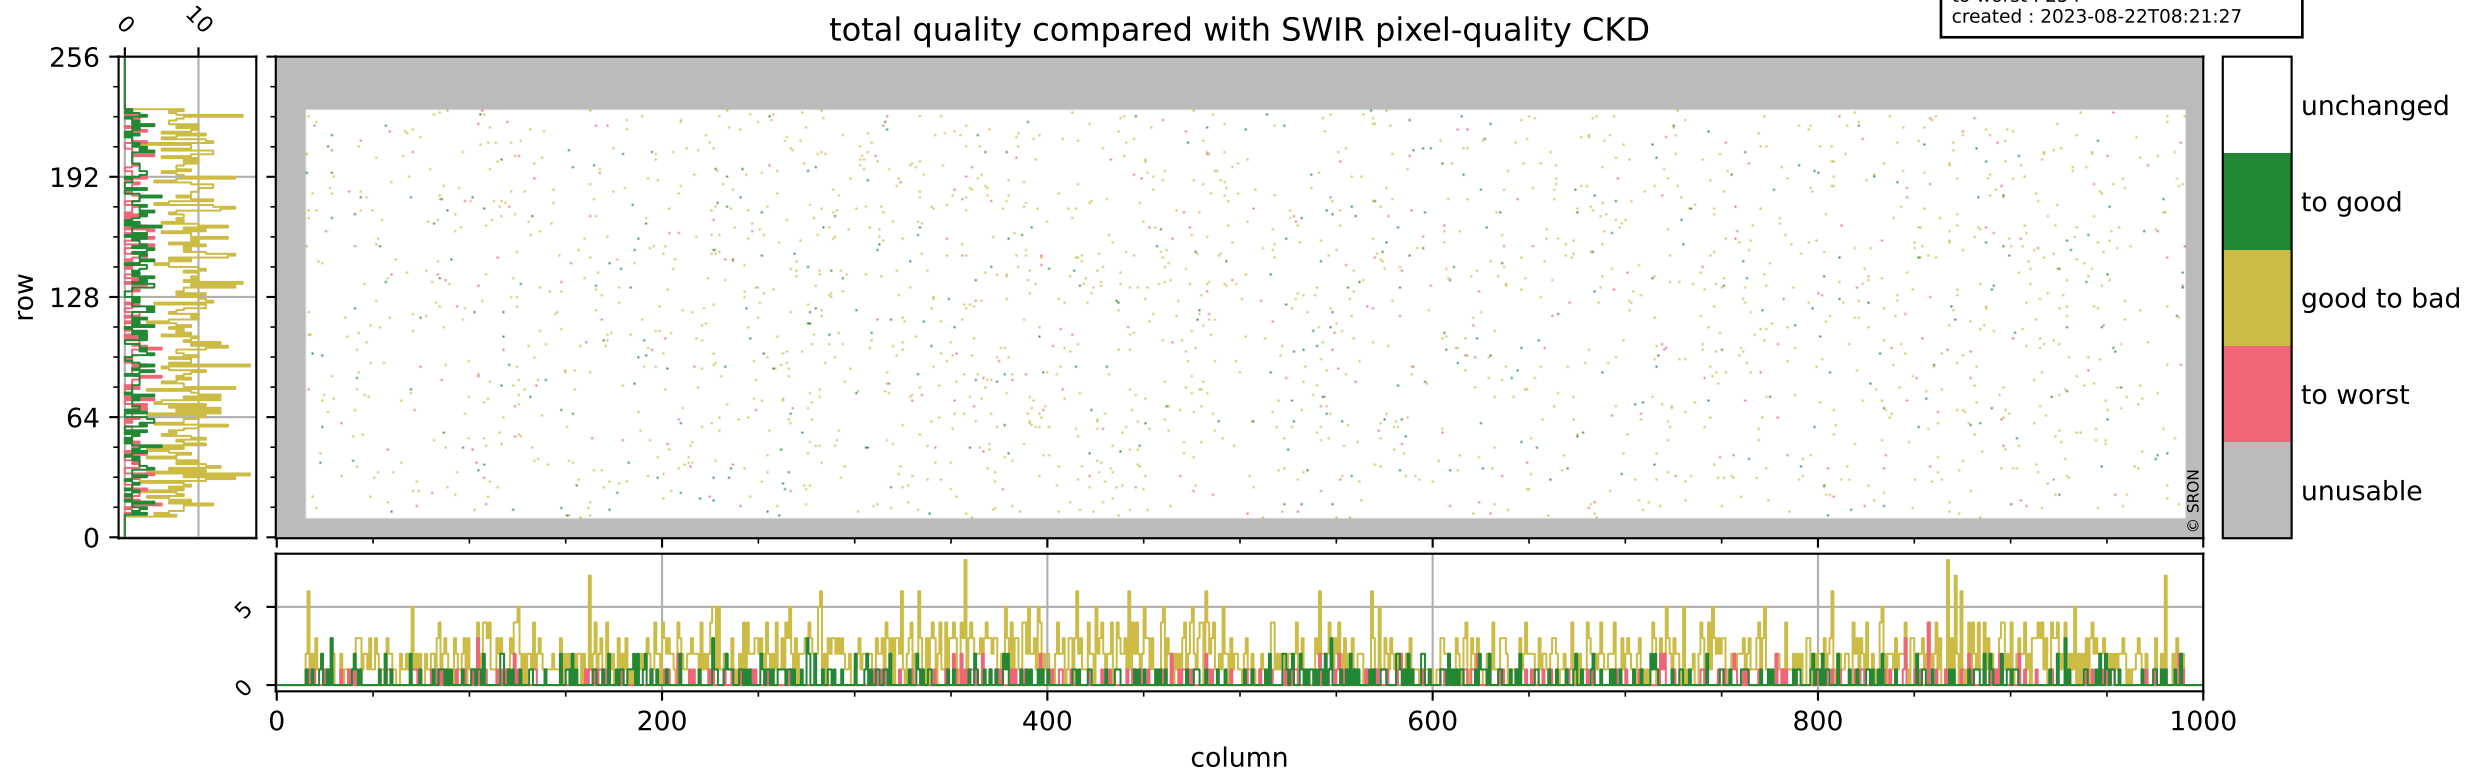

Tropomi SWIR pixel quality (official)

orbits : 19 in [18472, 18517]
coverage : 2021-05-07 / 2021-05-10
to good : 365
good to bad : 1594
to worst : 254
created : 2023-08-22T08:21:27

total quality compared with SWIR pixel-quality CKD