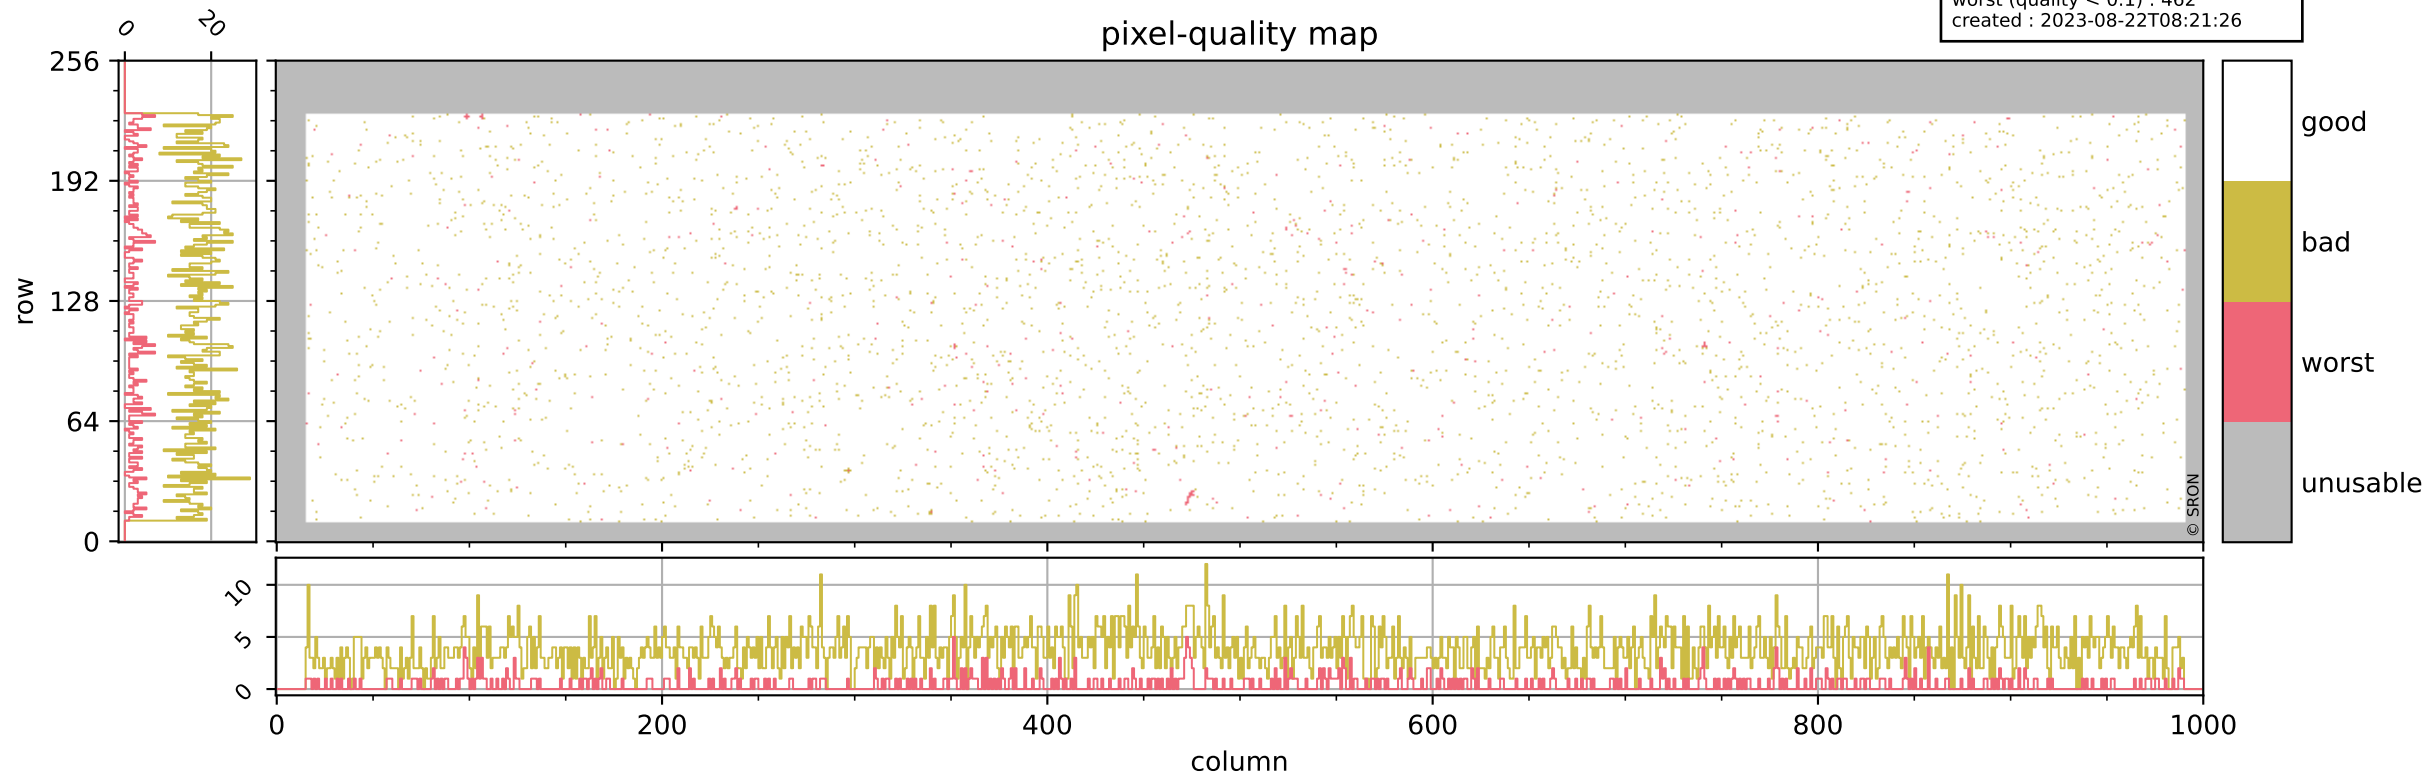

# Tropomi SWIR pixel quality (official)

orbits : 19 in [18472, 18517]  
coverage : 2021-05-07 / 2021-05-10  
bad (quality < 0.8) : 3731  
worst (quality < 0.1) : 462  
created : 2023-08-22T08:21:26

# Tropomi SWIR pixel quality (official)

orbits : 19 in [18472, 18517]  
coverage : 2021-05-07 / 2021-05-10  
bad (quality < 0.8) : 298  
worst (quality < 0.1) : 114  
created : 2023-08-22T08:21:26

## pixel-quality map (dark)

# Tropomi SWIR pixel quality (official)

orbits : 19 in [18472, 18517]  
coverage : 2021-05-07 / 2021-05-10  
bad (quality < 0.8) : 3483  
worst (quality < 0.1) : 382  
created : 2023-08-22T08:21:27