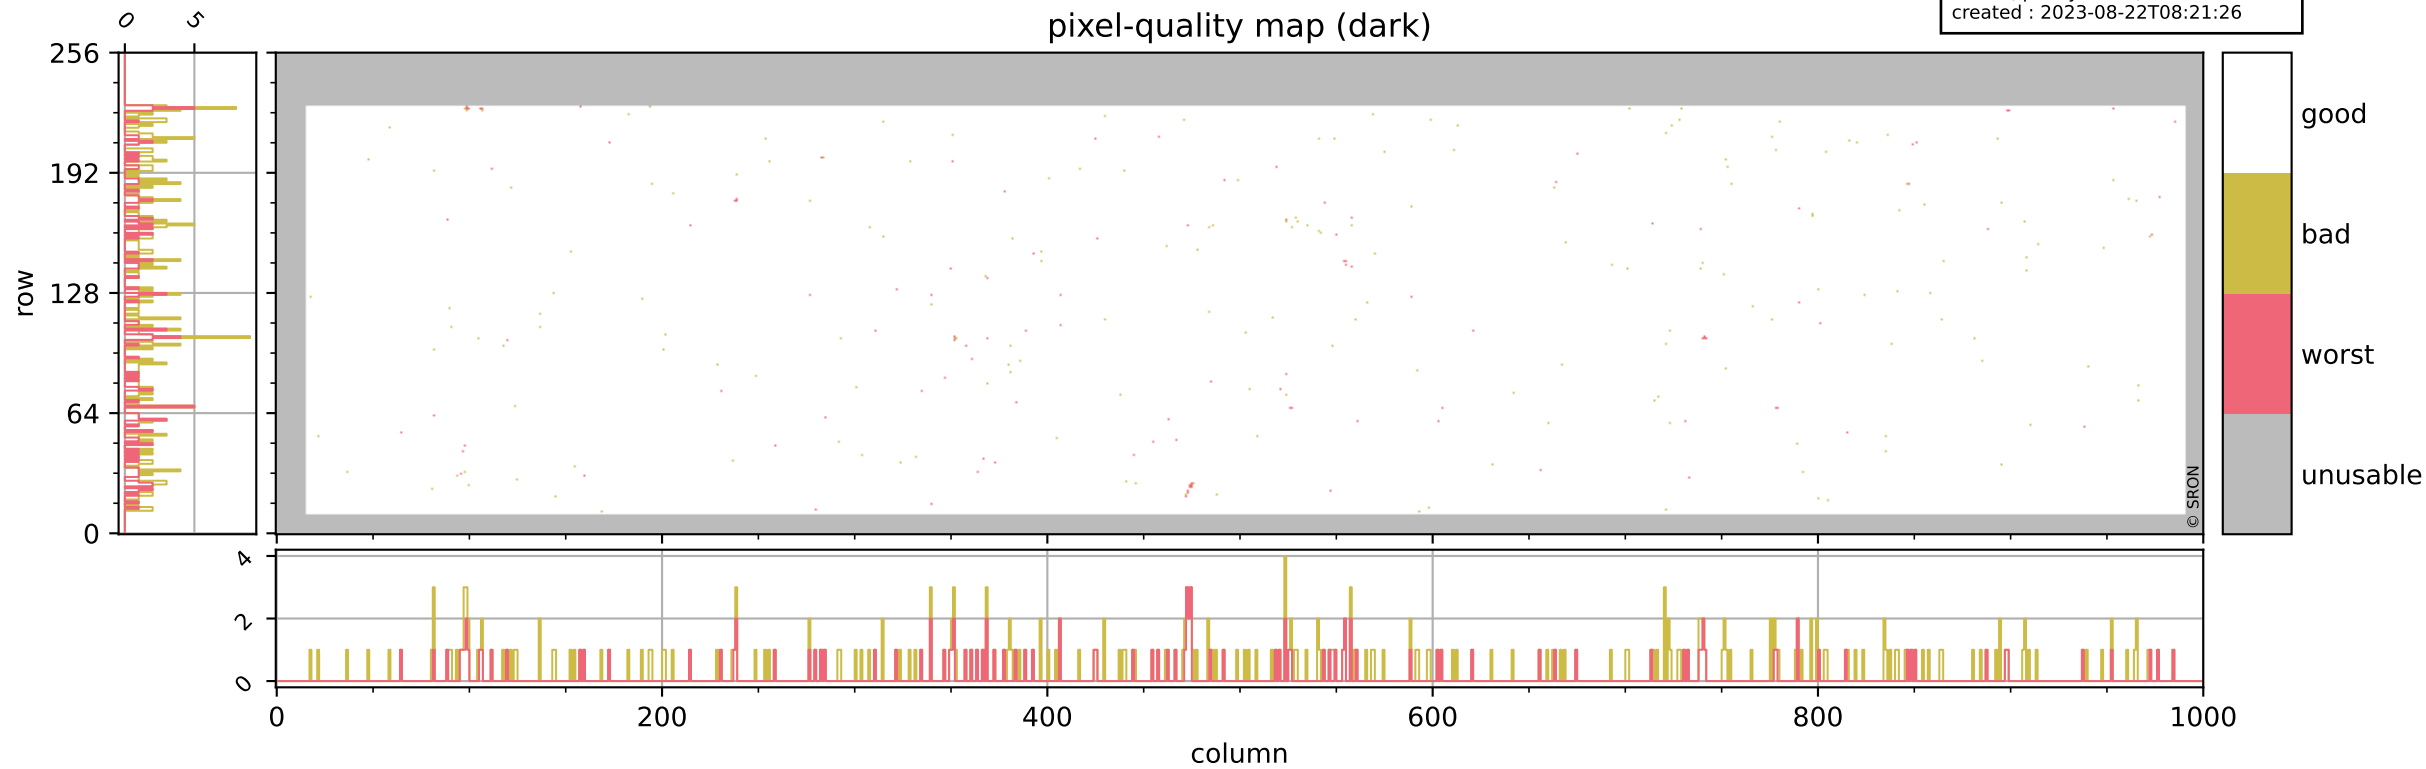

# Tropomi SWIR pixel quality (official)

orbits : 19 in [18472, 18517]  
coverage : 2021-05-07 / 2021-05-10  
bad (quality < 0.8) : 3731  
worst (quality < 0.1) : 462  
created : 2023-08-22T08:21:26

# Tropomi SWIR pixel quality (official)

orbits : 19 in [18472, 18517]  
coverage : 2021-05-07 / 2021-05-10  
bad (quality < 0.8) : 298  
worst (quality < 0.1) : 114  
created : 2023-08-22T08:21:26

## pixel-quality map (dark)

# Tropomi SWIR pixel quality (official)

orbits : 19 in [18472, 18517]  
coverage : 2021-05-07 / 2021-05-10  
bad (quality < 0.8) : 3483  
worst (quality < 0.1) : 382  
created : 2023-08-22T08:21:27