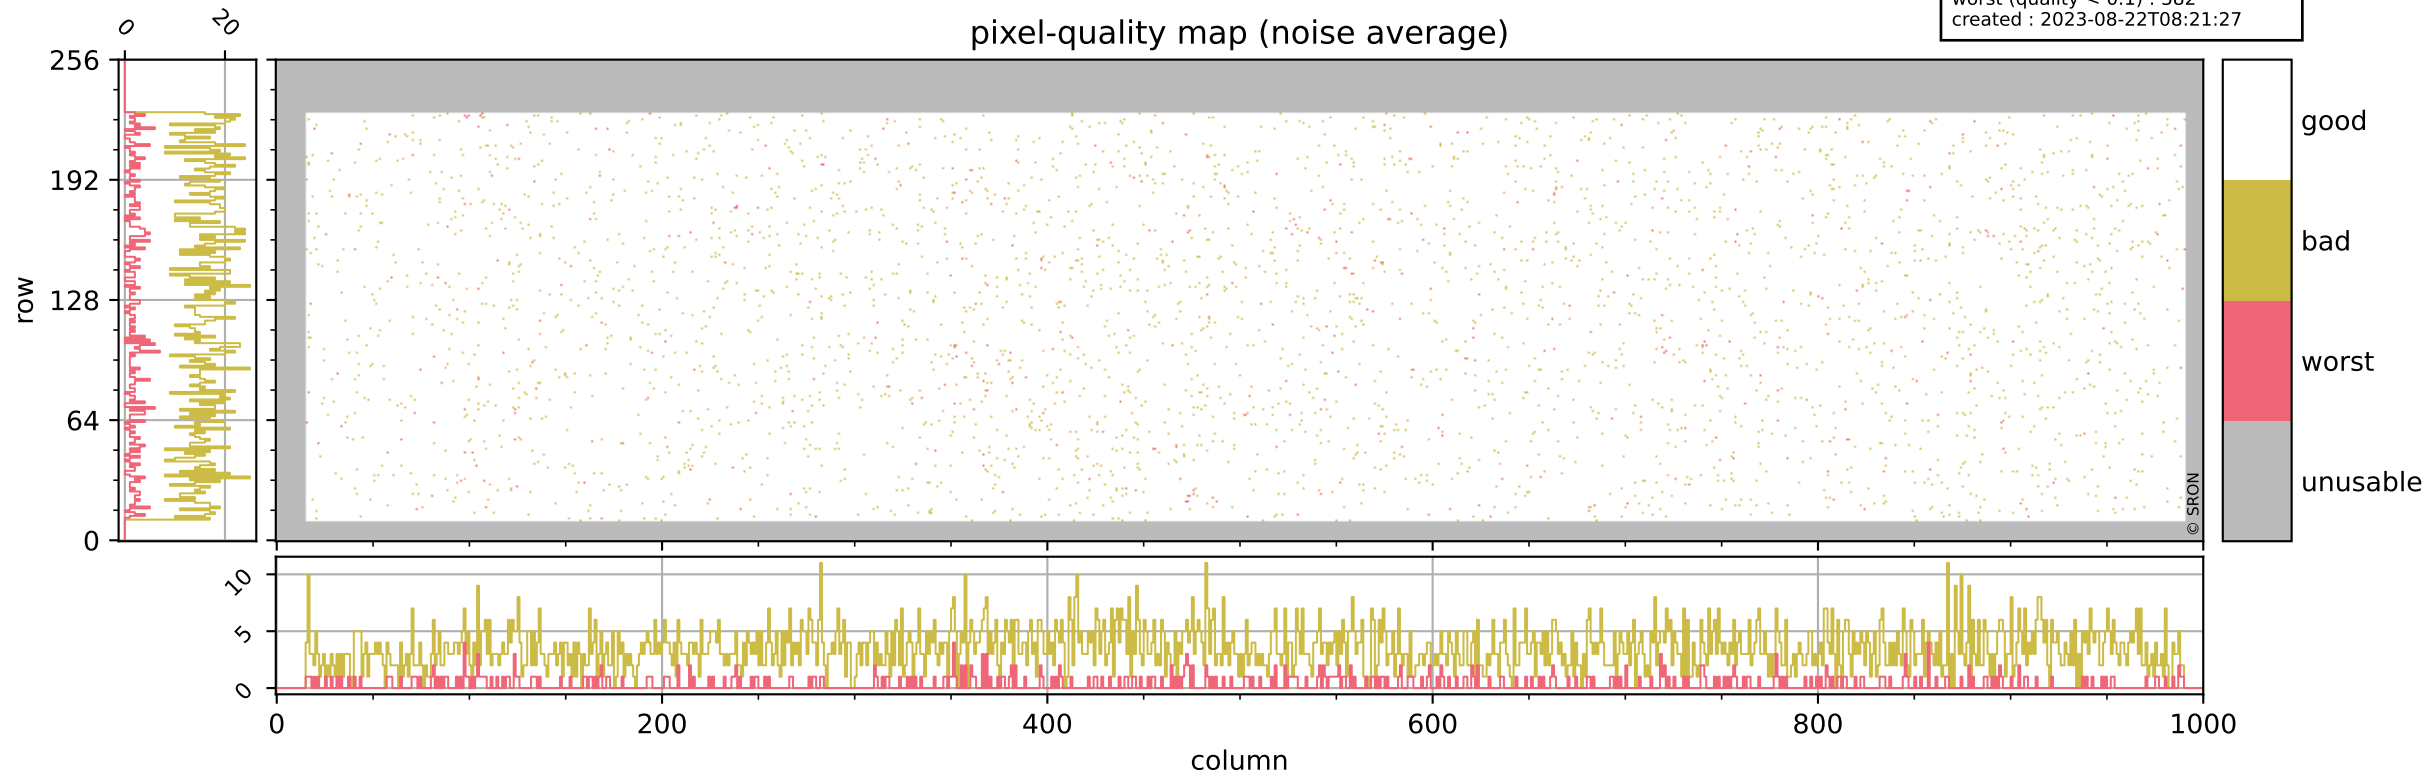

Tropomi SWIR pixel quality (official)

orbits : 19 in [18472, 18517]
coverage : 2021-05-07 / 2021-05-10
bad (quality < 0.8) : 3483
worst (quality < 0.1) : 382
created : 2023-08-22T08:21:27

pixel-quality map (noise average)