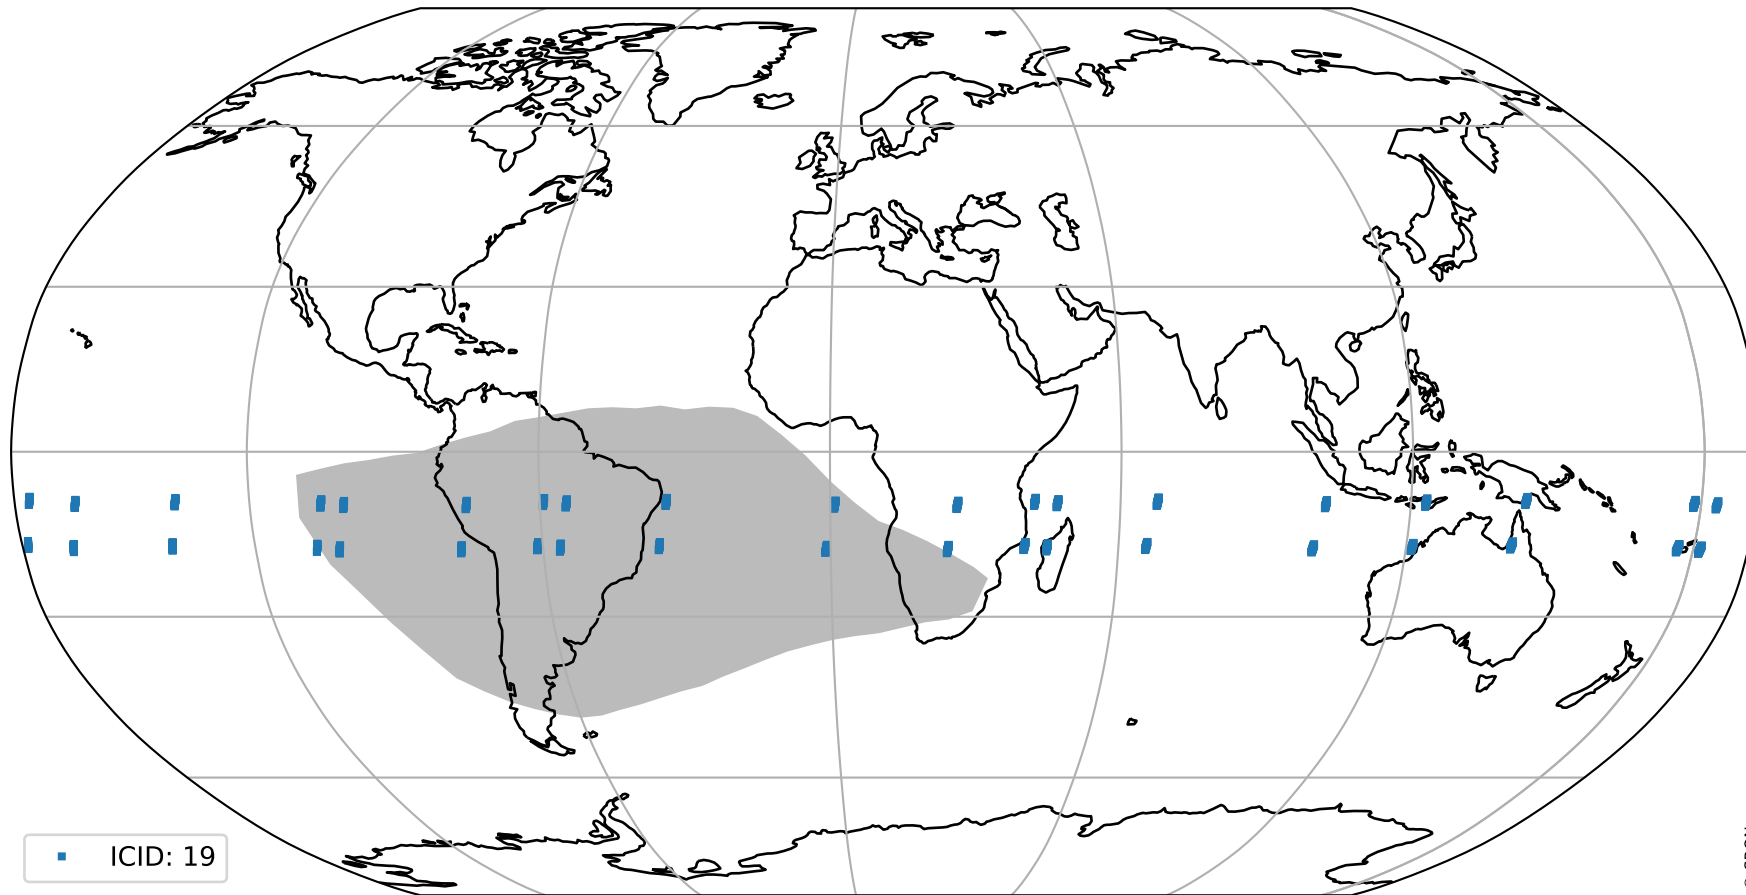

# Tropomi SWIR pixel quality (official)

orbits : 19 in [18472, 18517]  
coverage : 2021-05-07 / 2021-05-10  
created : 2023-08-22T08:21:27

## Histograms of pixel-quality

# Tropomi SWIR pixel quality (official) ground-tracks of Sentinel-5P

orbits : 19 in [18472, 18517]  
coverage : 2021-05-07 / 2021-05-10  
created : 2023-08-22T08:21:28