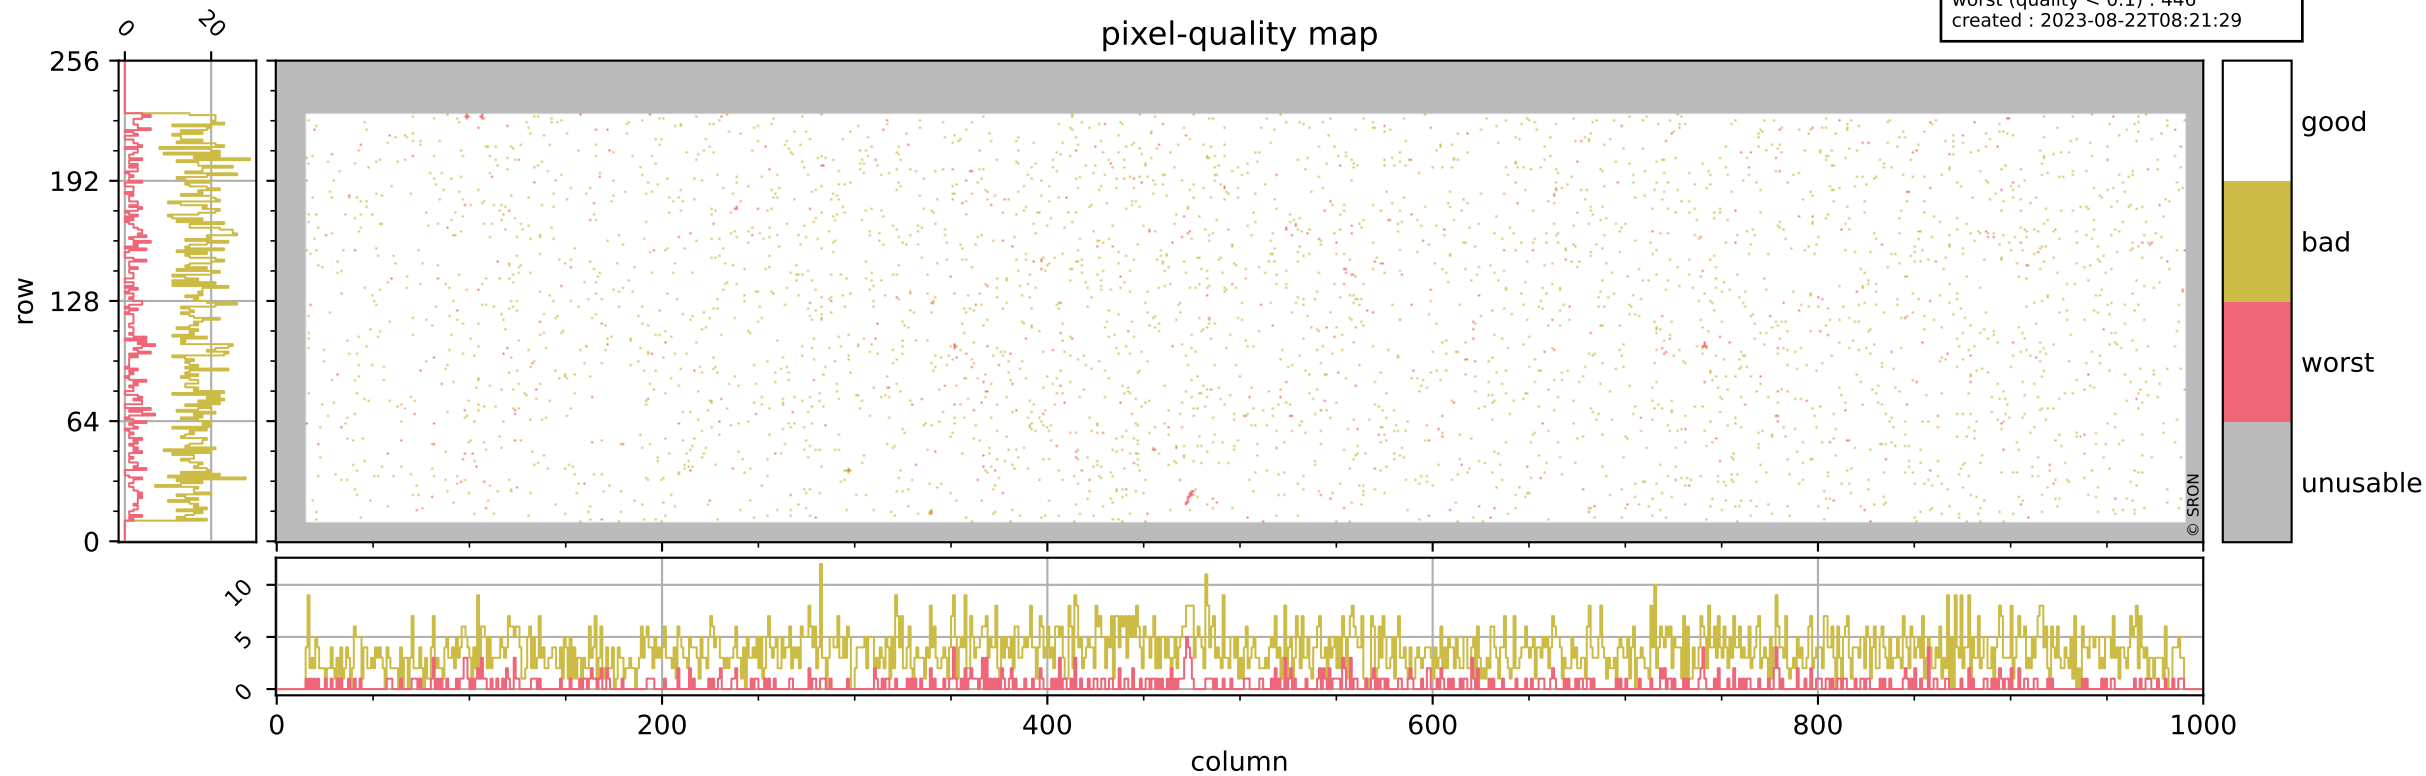

Tropomi SWIR pixel quality (official)

orbits : 18 in [18487, 18532]
coverage : 2021-05-08 / 2021-05-11
bad (quality < 0.8) : 3686
worst (quality < 0.1) : 446
created : 2023-08-22T08:21:29

pixel-quality map

Tropomi SWIR pixel quality (official)

orbits : 18 in [18487, 18532]
coverage : 2021-05-08 / 2021-05-11
bad (quality < 0.8) : 297
worst (quality < 0.1) : 114
created : 2023-08-22T08:21:29

pixel-quality map (dark)

Tropomi SWIR pixel quality (official)

orbits : 18 in [18487, 18532]
coverage : 2021-05-08 / 2021-05-11
bad (quality < 0.8) : 3438
worst (quality < 0.1) : 366
created : 2023-08-22T08:21:29

pixel-quality map (noise average)

Tropomi SWIR pixel quality (official)

orbits : 18 in [18487, 18532]
coverage : 2021-05-08 / 2021-05-11
created : 2023-08-22T08:21:29

Histograms of pixel-quality

Tropomi SWIR pixel quality (official) ground-tracks of Sentinel-5P