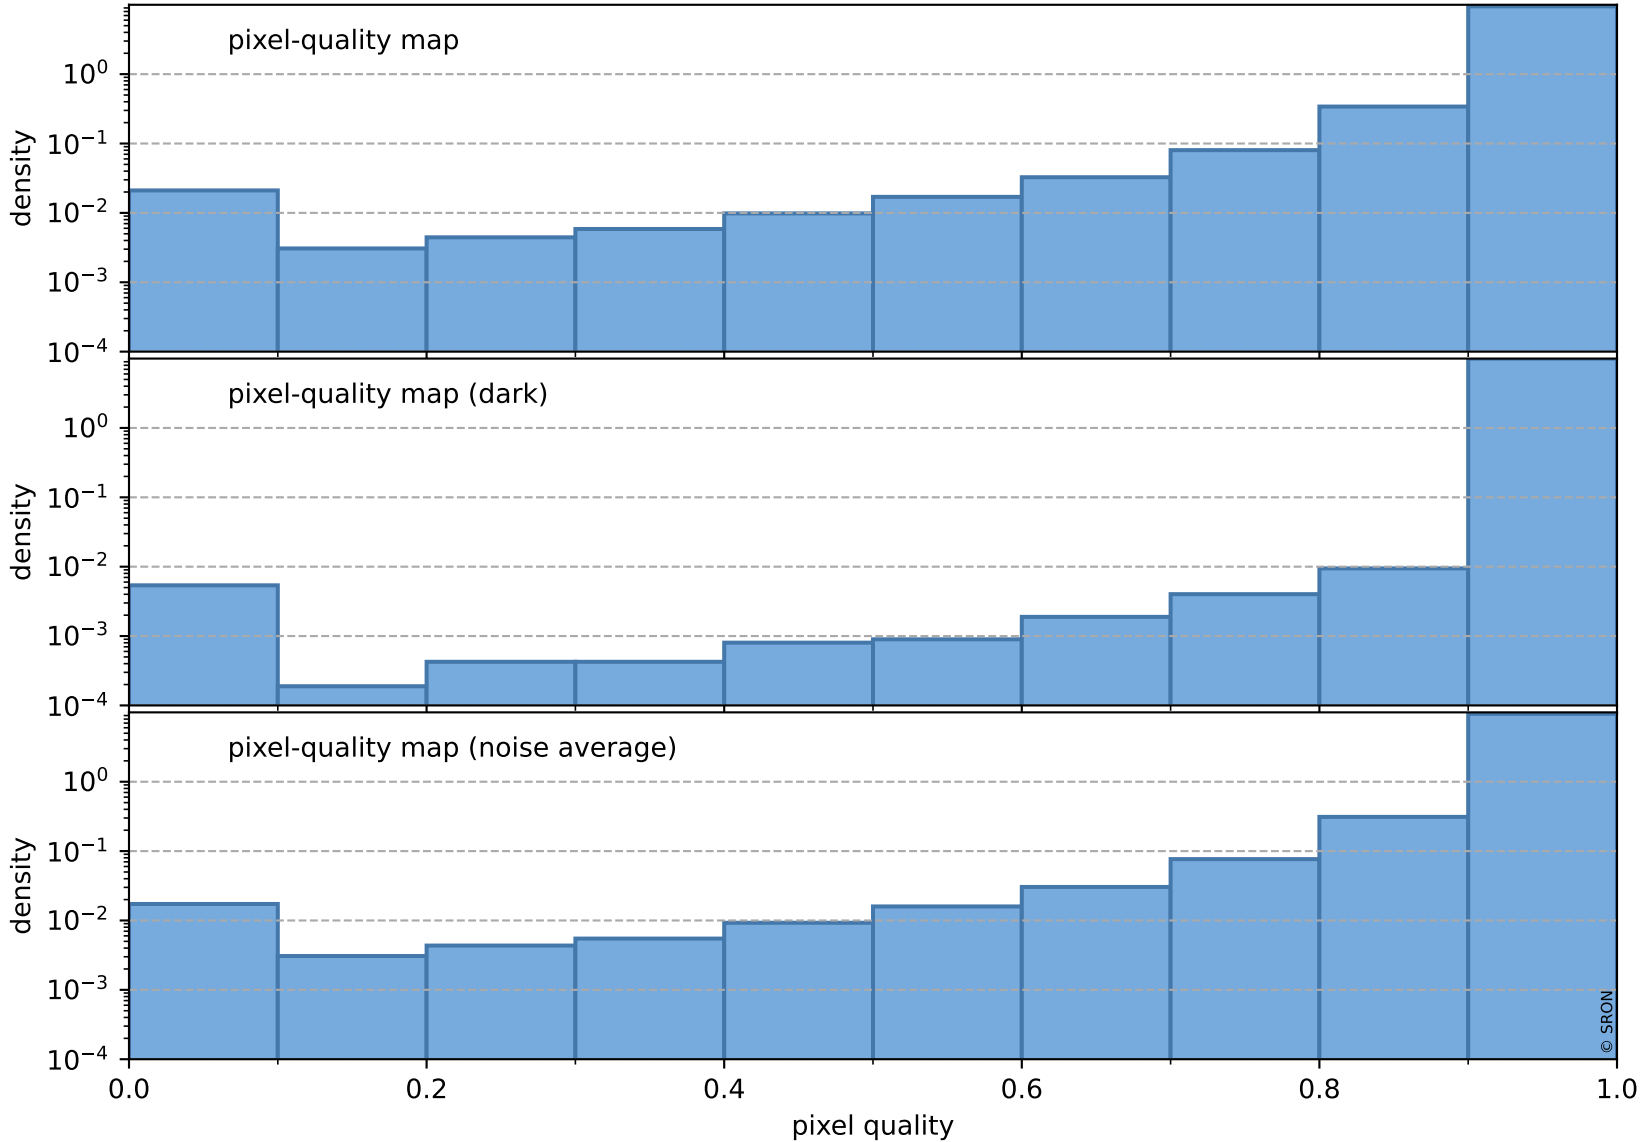

Tropomi SWIR pixel quality (official)

orbits : 18 in [18487, 18532]
coverage : 2021-05-08 / 2021-05-11
to good : 358
good to bad : 1556
to worst : 239
created : 2023-08-22T08:21:29

total quality compared with SWIR pixel-quality CKD

Tropomi SWIR pixel quality (official)

orbits : 18 in [18487, 18532]
coverage : 2021-05-08 / 2021-05-11
created : 2023-08-22T08:21:29

Histograms of pixel-quality

Tropomi SWIR pixel quality (official) ground-tracks of Sentinel-5P

orbits : 18 in [18487, 18532]
coverage : 2021-05-08 / 2021-05-11
created : 2023-08-22T08:21:30

Tropomi SWIR pixel quality (official)

orbits : [2827, 18532]
coverage : 2018-04-30 / 2021-05-11
created : 2023-08-22T08:21:30