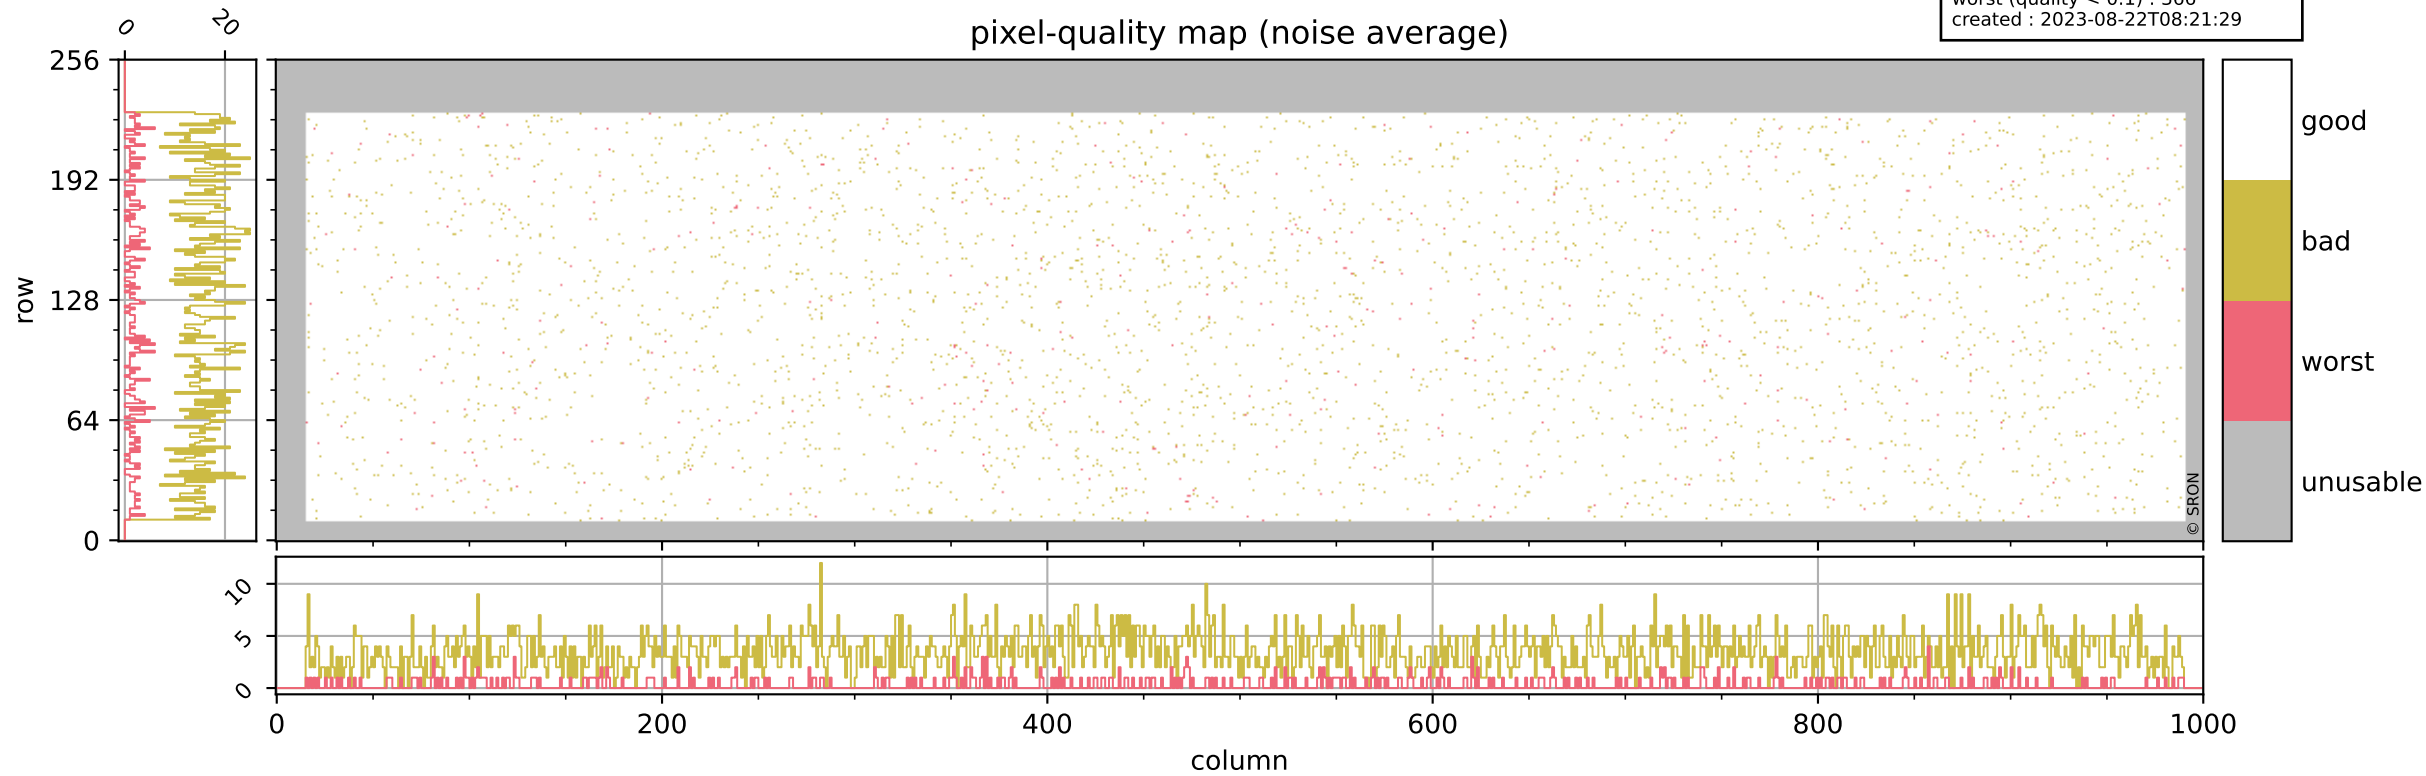

Tropomi SWIR pixel quality (official)

orbits : 18 in [18487, 18532]
coverage : 2021-05-08 / 2021-05-11
bad (quality < 0.8) : 297
worst (quality < 0.1) : 114
created : 2023-08-22T08:21:29

pixel-quality map (dark)

Tropomi SWIR pixel quality (official)

orbits : 18 in [18487, 18532]
coverage : 2021-05-08 / 2021-05-11
bad (quality < 0.8) : 3438
worst (quality < 0.1) : 366
created : 2023-08-22T08:21:29

pixel-quality map (noise average)

Tropomi SWIR pixel quality (official)

orbits : 18 in [18487, 18532]
coverage : 2021-05-08 / 2021-05-11
to good : 358
good to bad : 1556
to worst : 239
created : 2023-08-22T08:21:29

total quality compared with SWIR pixel-quality CKD

Tropomi SWIR pixel quality (official)

orbits : 18 in [18487, 18532]
coverage : 2021-05-08 / 2021-05-11
created : 2023-08-22T08:21:29

Histograms of pixel-quality

Tropomi SWIR pixel quality (official) ground-tracks of Sentinel-5P