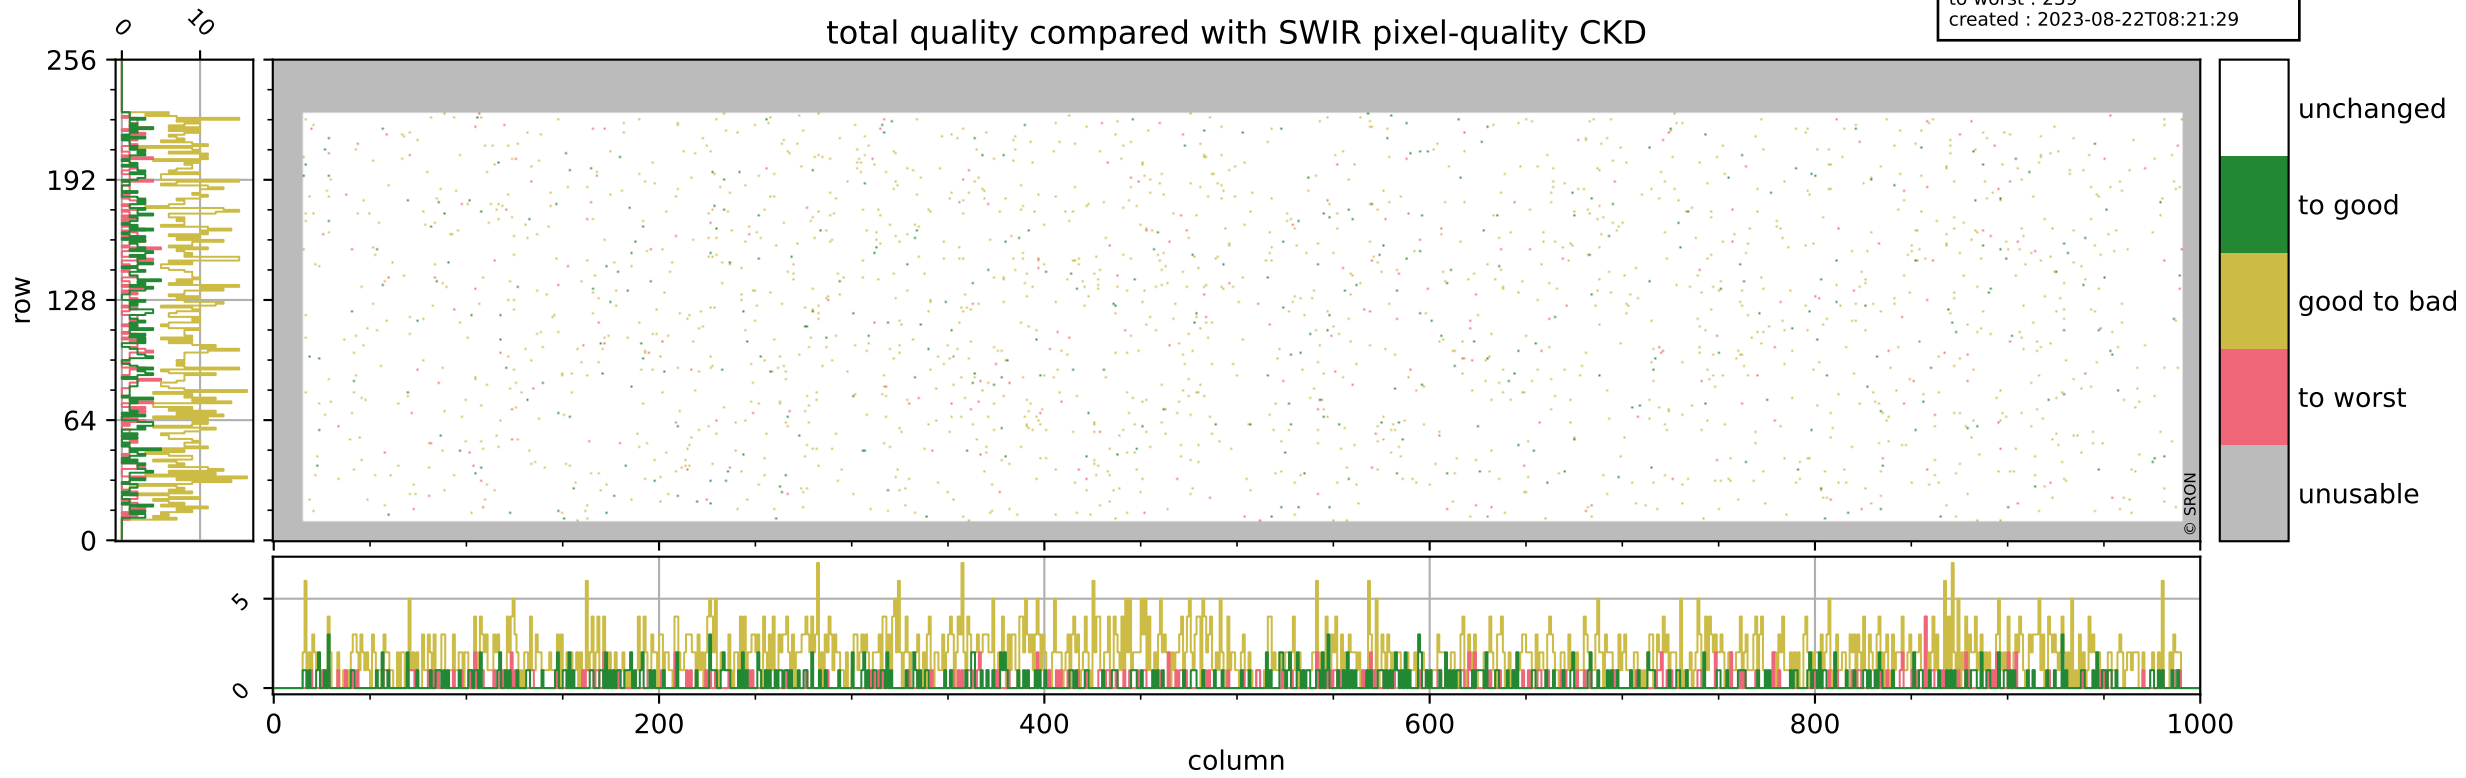

Tropomi SWIR pixel quality (official)

orbits : 18 in [18487, 18532]
coverage : 2021-05-08 / 2021-05-11
bad (quality < 0.8) : 297
worst (quality < 0.1) : 114
created : 2023-08-22T08:21:29

pixel-quality map (dark)

Tropomi SWIR pixel quality (official)

orbits : 18 in [18487, 18532]
coverage : 2021-05-08 / 2021-05-11
bad (quality < 0.8) : 3438
worst (quality < 0.1) : 366
created : 2023-08-22T08:21:29

pixel-quality map (noise average)

Tropomi SWIR pixel quality (official)

orbits : 18 in [18487, 18532]
coverage : 2021-05-08 / 2021-05-11
to good : 358
good to bad : 1556
to worst : 239
created : 2023-08-22T08:21:29

total quality compared with SWIR pixel-quality CKD

Tropomi SWIR pixel quality (official)

orbits : 18 in [18487, 18532]
coverage : 2021-05-08 / 2021-05-11
created : 2023-08-22T08:21:29

Histograms of pixel-quality

Tropomi SWIR pixel quality (official) ground-tracks of Sentinel-5P