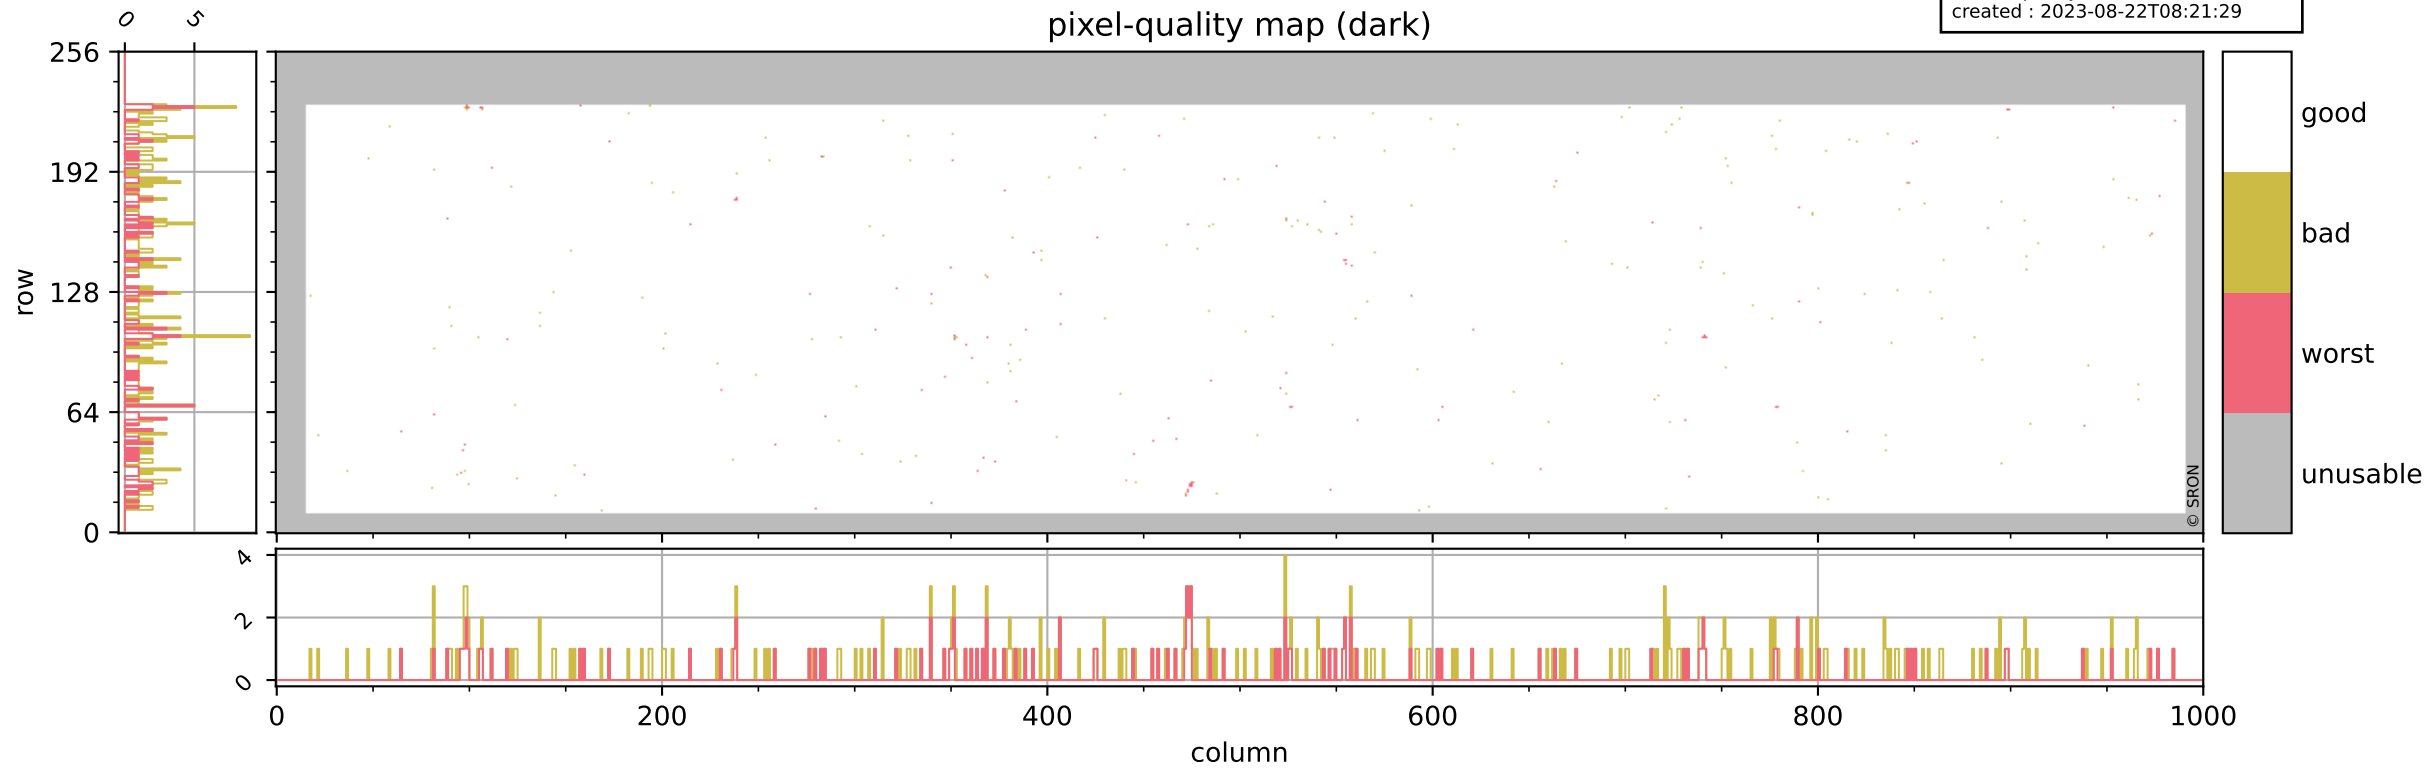

Tropomi SWIR pixel quality (official)

orbits : 18 in [18487, 18532]
coverage : 2021-05-08 / 2021-05-11
bad (quality < 0.8) : 3686
worst (quality < 0.1) : 446
created : 2023-08-22T08:21:29

pixel-quality map

Tropomi SWIR pixel quality (official)

orbits : 18 in [18487, 18532]
coverage : 2021-05-08 / 2021-05-11
bad (quality < 0.8) : 297
worst (quality < 0.1) : 114
created : 2023-08-22T08:21:29

pixel-quality map (dark)

Tropomi SWIR pixel quality (official)

orbits : 18 in [18487, 18532]
coverage : 2021-05-08 / 2021-05-11
bad (quality < 0.8) : 3438
worst (quality < 0.1) : 366
created : 2023-08-22T08:21:29

pixel-quality map (noise average)

Tropomi SWIR pixel quality (official)

orbits : 18 in [18487, 18532]
coverage : 2021-05-08 / 2021-05-11
created : 2023-08-22T08:21:29

Histograms of pixel-quality

Tropomi SWIR pixel quality (official) ground-tracks of Sentinel-5P