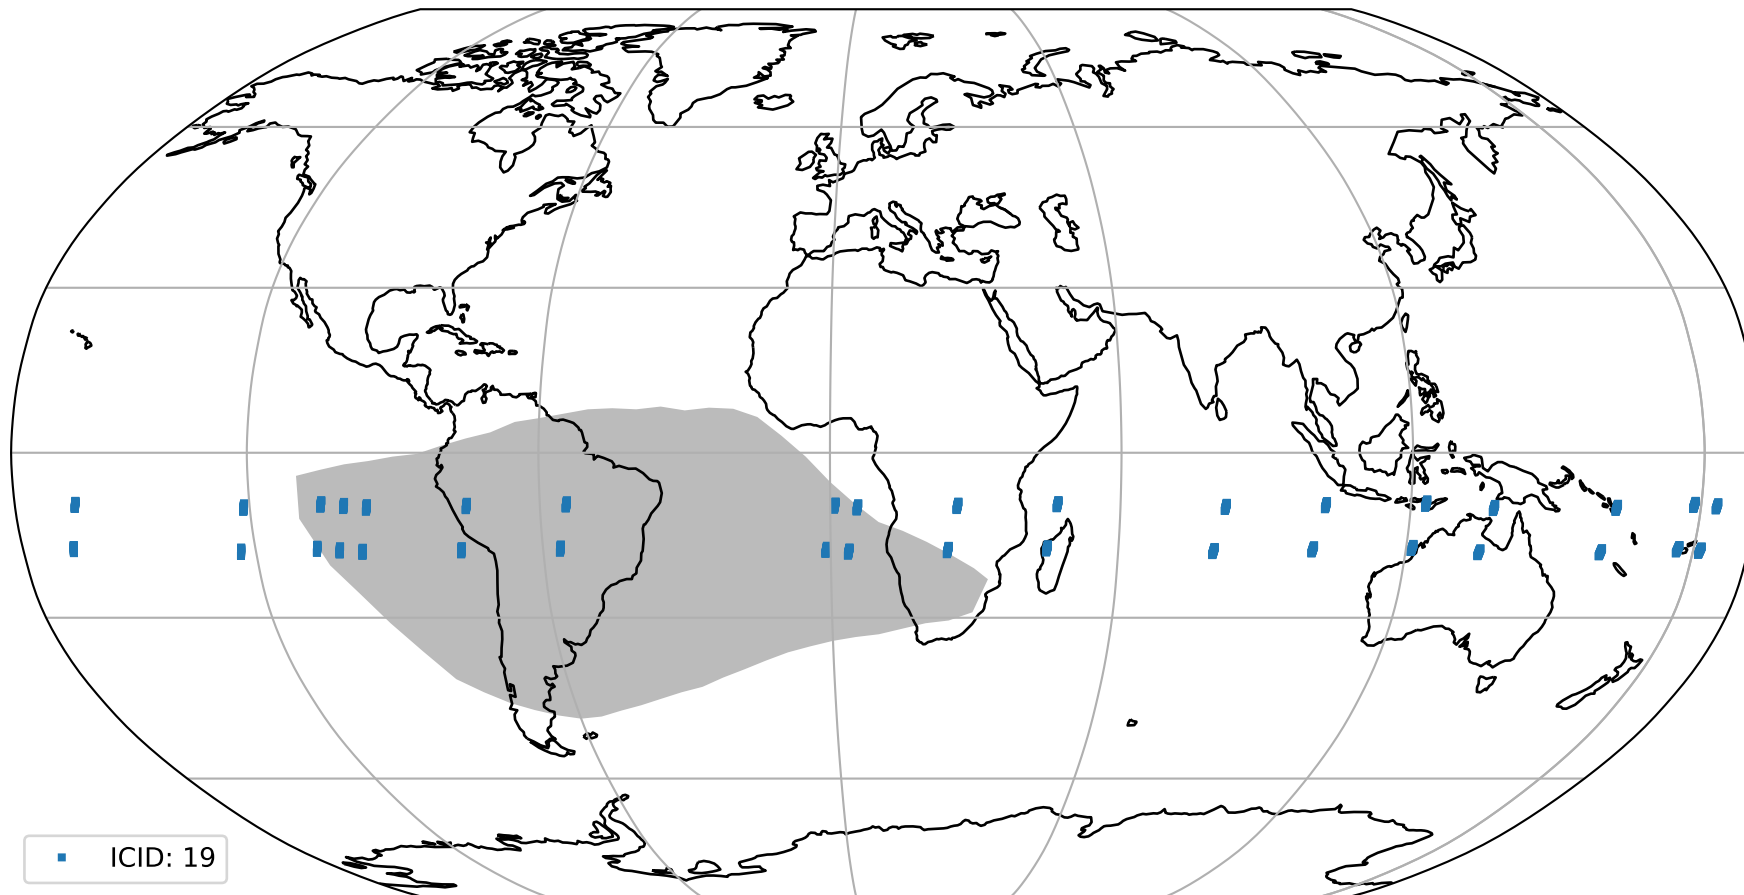

Tropomi SWIR pixel quality (official)

orbits : 18 in [18487, 18532]
coverage : 2021-05-08 / 2021-05-11
to good : 358
good to bad : 1556
to worst : 239
created : 2023-08-22T08:21:29

total quality compared with SWIR pixel-quality CKD

Tropomi SWIR pixel quality (official)

orbits : 18 in [18487, 18532]
coverage : 2021-05-08 / 2021-05-11
created : 2023-08-22T08:21:29

Histograms of pixel-quality

Tropomi SWIR pixel quality (official) ground-tracks of Sentinel-5P

orbits : 18 in [18487, 18532]
coverage : 2021-05-08 / 2021-05-11
created : 2023-08-22T08:21:30

Tropomi SWIR pixel quality (official)

orbits : [2827, 18532]
coverage : 2018-04-30 / 2021-05-11
created : 2023-08-22T08:21:30