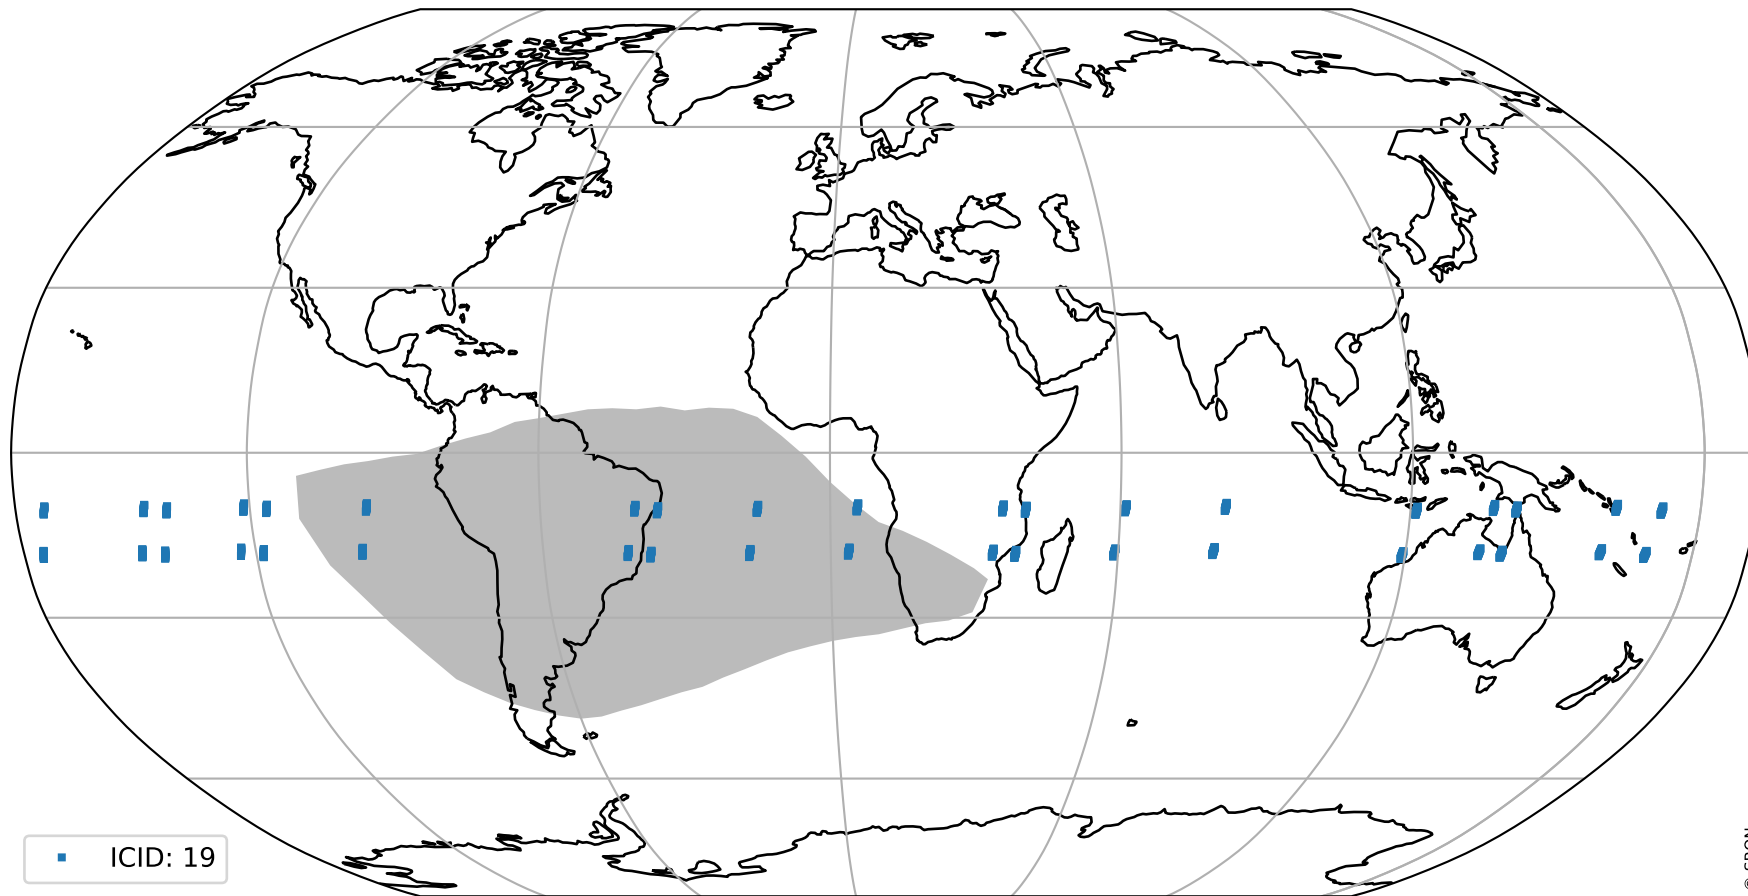

orbits : 19 in [18517, 18562]
coverage : 2021-05-10 / 2021-05-13
bad (quality < 0.8) : 3448
worst (quality < 0.1) : 367
created : 2023-08-22T08:21:34

pixel-quality map (noise average)

Tropomi SWIR pixel quality (official)

orbits : 19 in [18517, 18562]
coverage : 2021-05-10 / 2021-05-13
to good : 357
good to bad : 1563
to worst : 239
created : 2023-08-22T08:21:34

total quality compared with SWIR pixel-quality CKD

Tropomi SWIR pixel quality (official)

orbits : 19 in [18517, 18562]
coverage : 2021-05-10 / 2021-05-13
created : 2023-08-22T08:21:34

Histograms of pixel-quality

Tropomi SWIR pixel quality (official) ground-tracks of Sentinel-5P

orbits : 19 in [18517, 18562]
coverage : 2021-05-10 / 2021-05-13
created : 2023-08-22T08:21:35

Tropomi SWIR pixel quality (official)

orbits : [2827, 18562]
coverage : 2018-04-30 / 2021-05-13
created : 2023-08-22T08:21:35

trend of pixel quality & temperatures