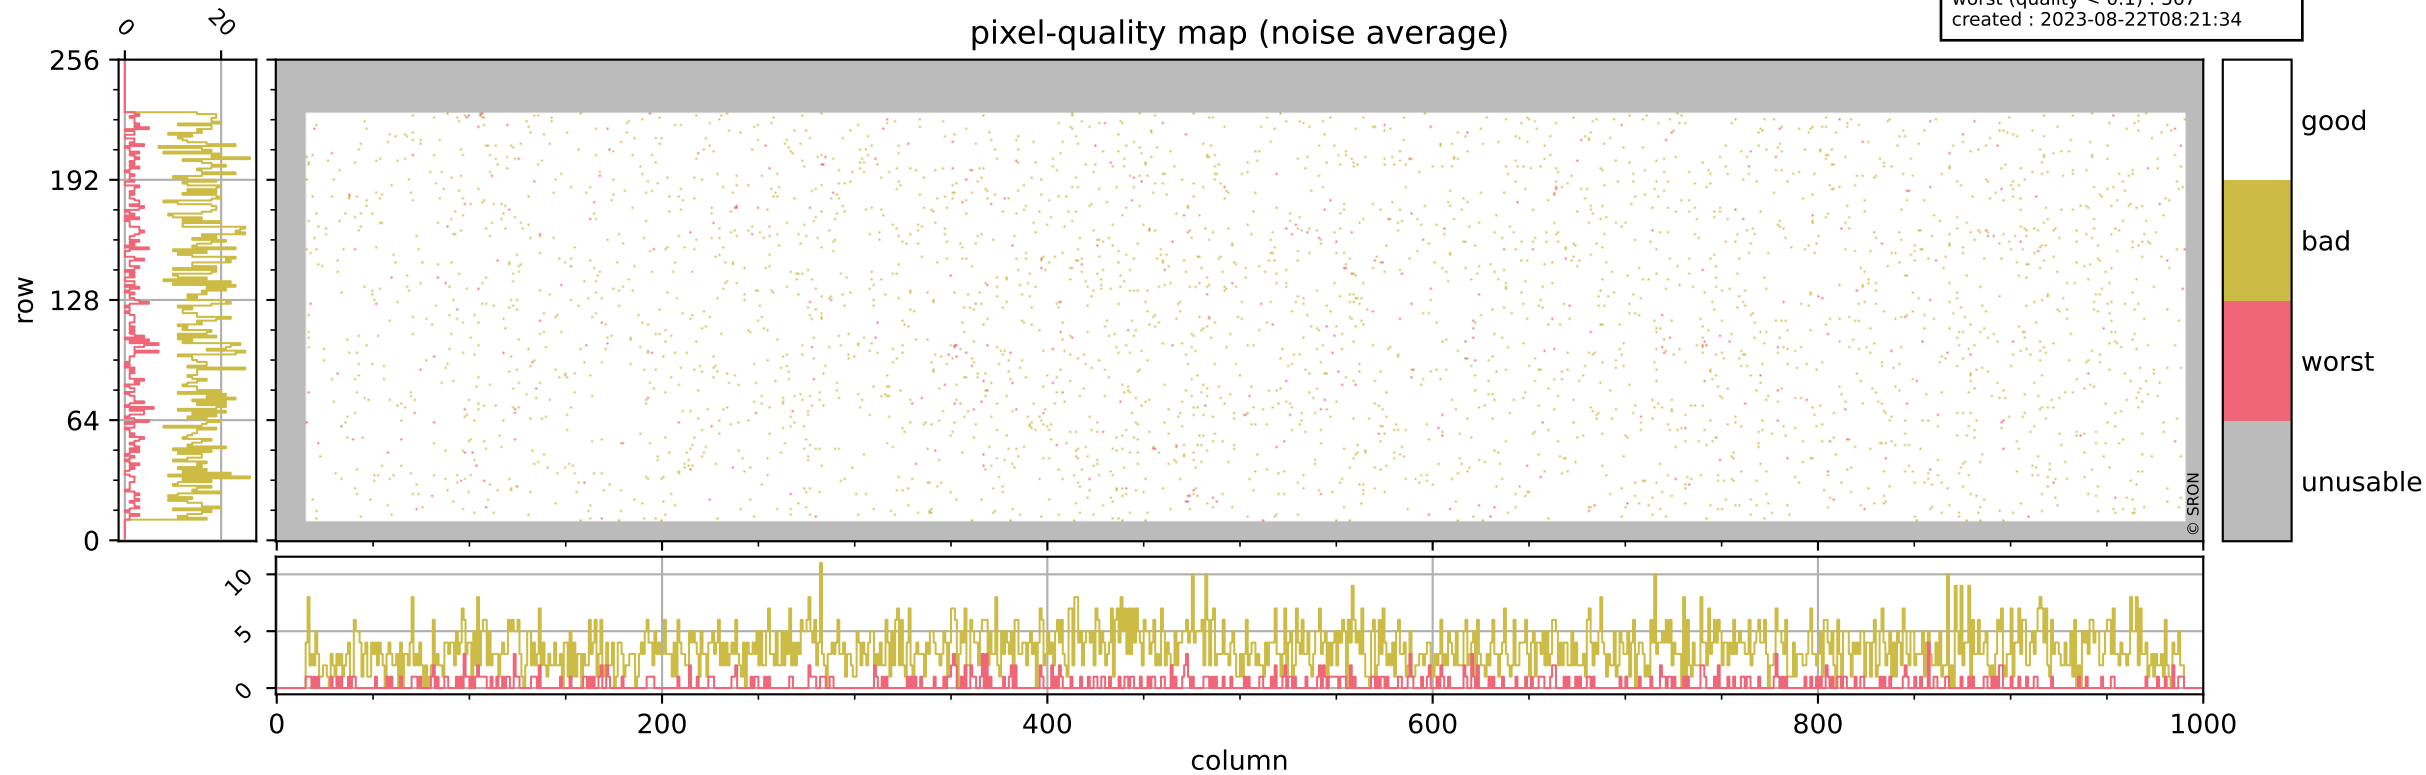

Tropomi SWIR pixel quality (official)

orbits : 19 in [18517, 18562]
coverage : 2021-05-10 / 2021-05-13
bad (quality < 0.8) : 295
worst (quality < 0.1) : 113
created : 2023-08-22T08:21:33

Tropomi SWIR pixel quality (official)

orbits : 19 in [18517, 18562]
coverage : 2021-05-10 / 2021-05-13
bad (quality < 0.8) : 3448
worst (quality < 0.1) : 367
created : 2023-08-22T08:21:34

pixel-quality map (noise average)

Tropomi SWIR pixel quality (official)

orbits : 19 in [18517, 18562]
coverage : 2021-05-10 / 2021-05-13
to good : 357
good to bad : 1563
to worst : 239
created : 2023-08-22T08:21:34

total quality compared with SWIR pixel-quality CKD

Tropomi SWIR pixel quality (official)

orbits : 19 in [18517, 18562]
coverage : 2021-05-10 / 2021-05-13
created : 2023-08-22T08:21:34

Histograms of pixel-quality

Tropomi SWIR pixel quality (official) ground-tracks of Sentinel-5P

orbits : 19 in [18517, 18562]
coverage : 2021-05-10 / 2021-05-13
created : 2023-08-22T08:21:35