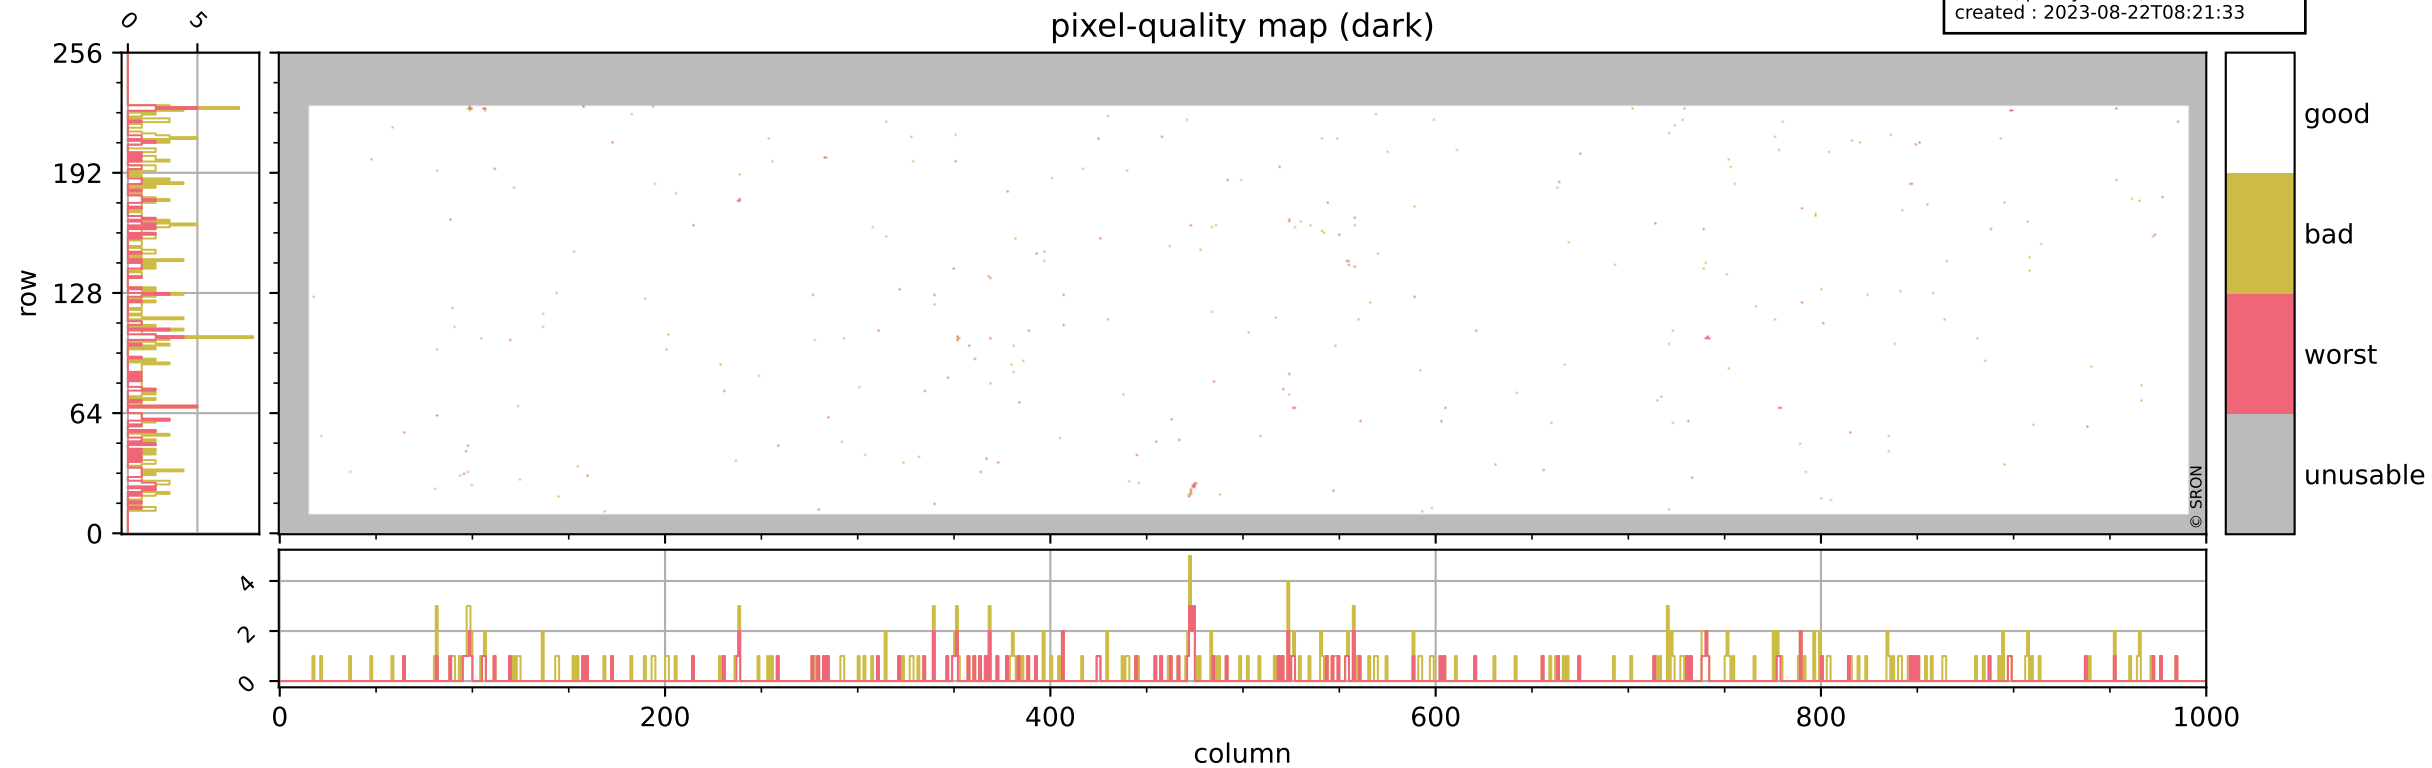

Tropomi SWIR pixel quality (official)

orbits : 19 in [18517, 18562]
coverage : 2021-05-10 / 2021-05-13
bad (quality < 0.8) : 3693
worst (quality < 0.1) : 447
created : 2023-08-22T08:21:33

pixel-quality map

Tropomi SWIR pixel quality (official)

orbits : 19 in [18517, 18562]
coverage : 2021-05-10 / 2021-05-13
bad (quality < 0.8) : 295
worst (quality < 0.1) : 113
created : 2023-08-22T08:21:33

Tropomi SWIR pixel quality (official)

orbits : 19 in [18517, 18562]
coverage : 2021-05-10 / 2021-05-13
bad (quality < 0.8) : 3448
worst (quality < 0.1) : 367
created : 2023-08-22T08:21:34

pixel-quality map (noise average)

Tropomi SWIR pixel quality (official)

orbits : 19 in [18517, 18562]
coverage : 2021-05-10 / 2021-05-13
to good : 357
good to bad : 1563
to worst : 239
created : 2023-08-22T08:21:34

total quality compared with SWIR pixel-quality CKD

Tropomi SWIR pixel quality (official)