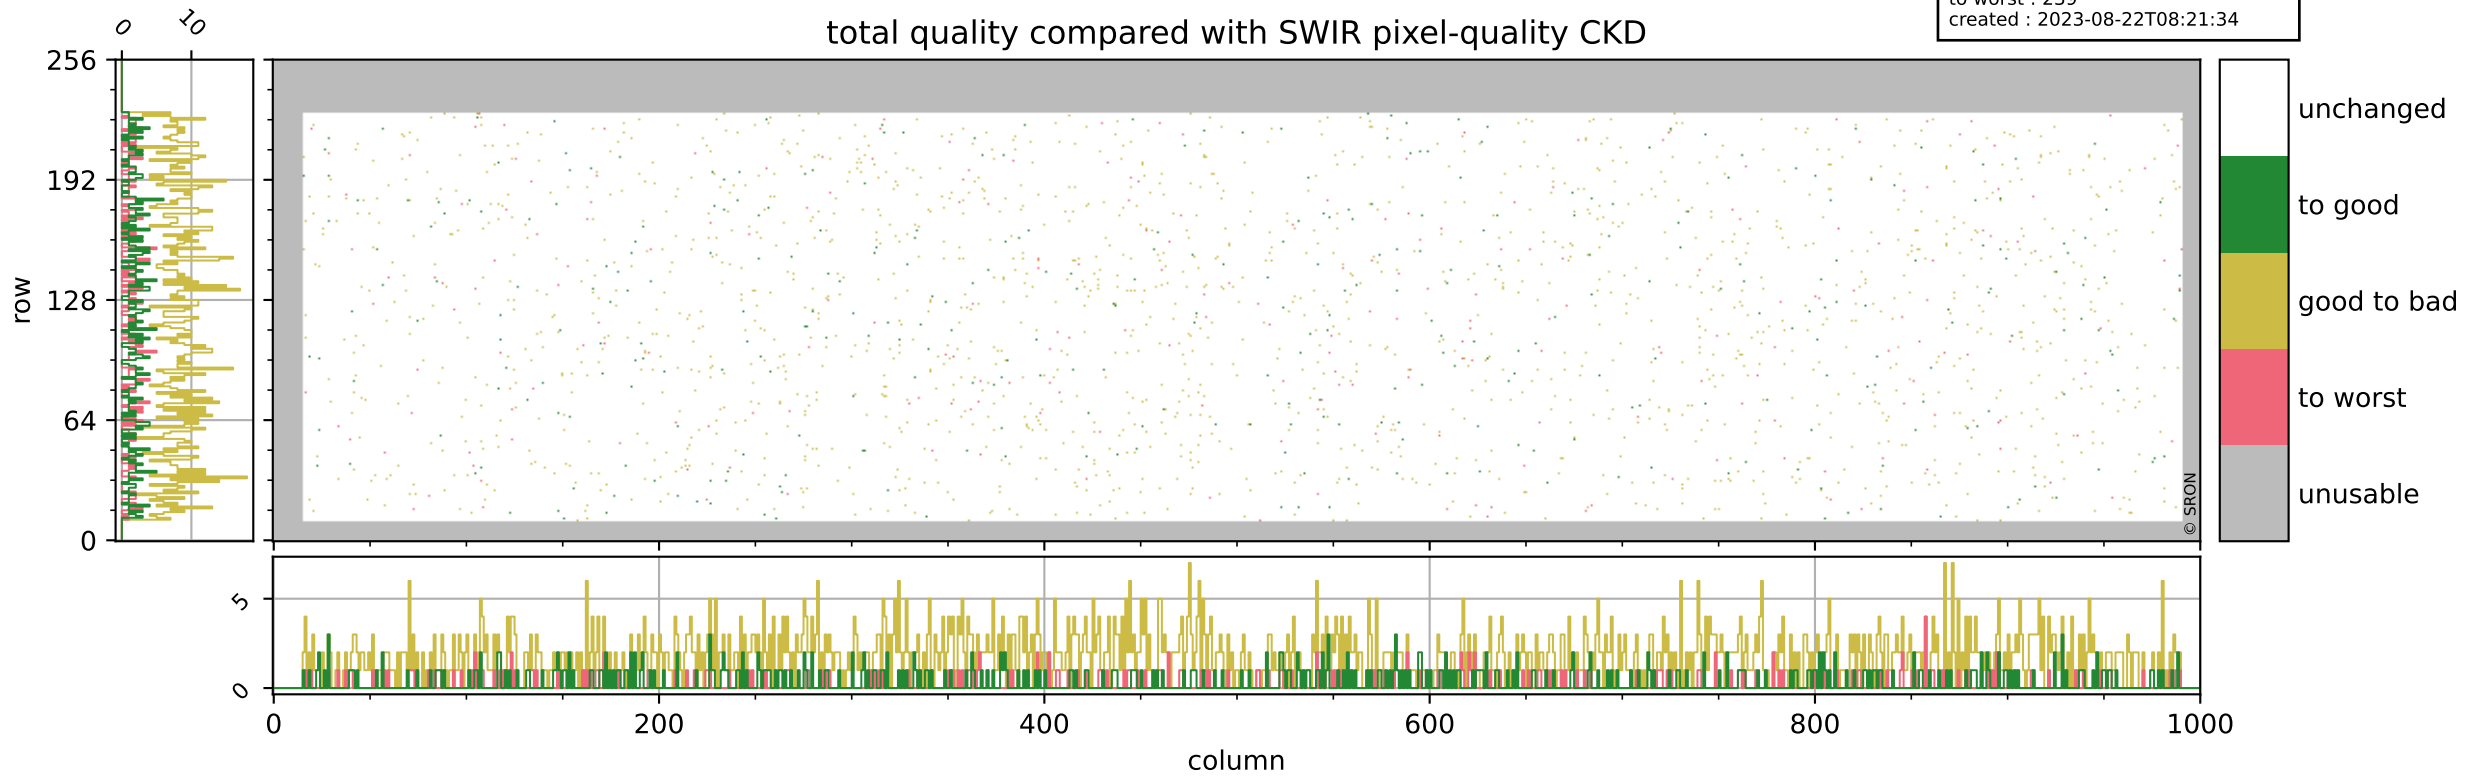

Tropomi SWIR pixel quality (official)

orbits : 19 in [18517, 18562]
coverage : 2021-05-10 / 2021-05-13
bad (quality < 0.8) : 295
worst (quality < 0.1) : 113
created : 2023-08-22T08:21:33

Tropomi SWIR pixel quality (official)

orbits : 19 in [18517, 18562]
coverage : 2021-05-10 / 2021-05-13
bad (quality < 0.8) : 3448
worst (quality < 0.1) : 367
created : 2023-08-22T08:21:34

pixel-quality map (noise average)

Tropomi SWIR pixel quality (official)

orbits : 19 in [18517, 18562]
coverage : 2021-05-10 / 2021-05-13
to good : 357
good to bad : 1563
to worst : 239
created : 2023-08-22T08:21:34

total quality compared with SWIR pixel-quality CKD

Tropomi SWIR pixel quality (official)

orbits : 19 in [18517, 18562]
coverage : 2021-05-10 / 2021-05-13
created : 2023-08-22T08:21:34

Histograms of pixel-quality

Tropomi SWIR pixel quality (official) ground-tracks of Sentinel-5P

orbits : 19 in [18517, 18562]
coverage : 2021-05-10 / 2021-05-13
created : 2023-08-22T08:21:35