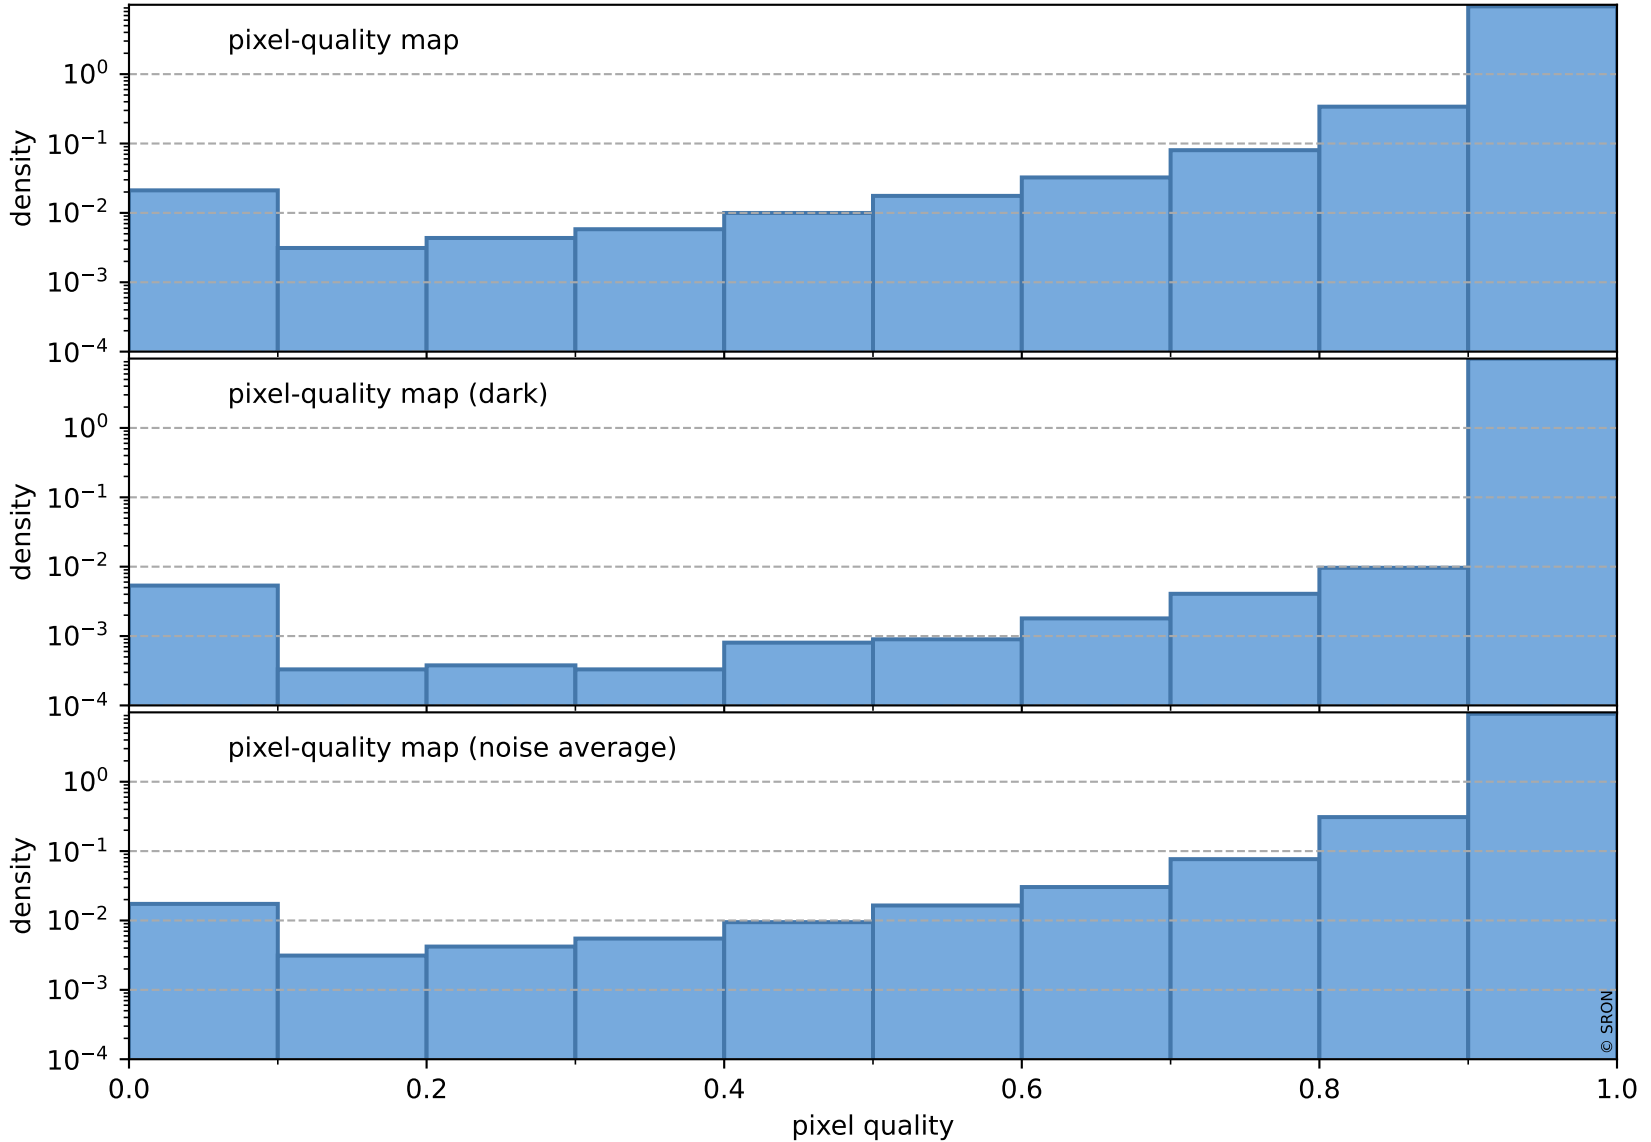

orbits : 19 in [18517, 18562]
coverage : 2021-05-10 / 2021-05-13
to good : 357
good to bad : 1563
to worst : 239
created : 2023-08-22T08:21:34

total quality compared with SWIR pixel-quality CKD

Tropomi SWIR pixel quality (official)

orbits : 19 in [18517, 18562]
coverage : 2021-05-10 / 2021-05-13
created : 2023-08-22T08:21:34

Histograms of pixel-quality

Tropomi SWIR pixel quality (official) ground-tracks of Sentinel-5P

orbits : 19 in [18517, 18562]
coverage : 2021-05-10 / 2021-05-13
created : 2023-08-22T08:21:35

Tropomi SWIR pixel quality (official)

orbits : [2827, 18562]
coverage : 2018-04-30 / 2021-05-13
created : 2023-08-22T08:21:35

trend of pixel quality & temperatures