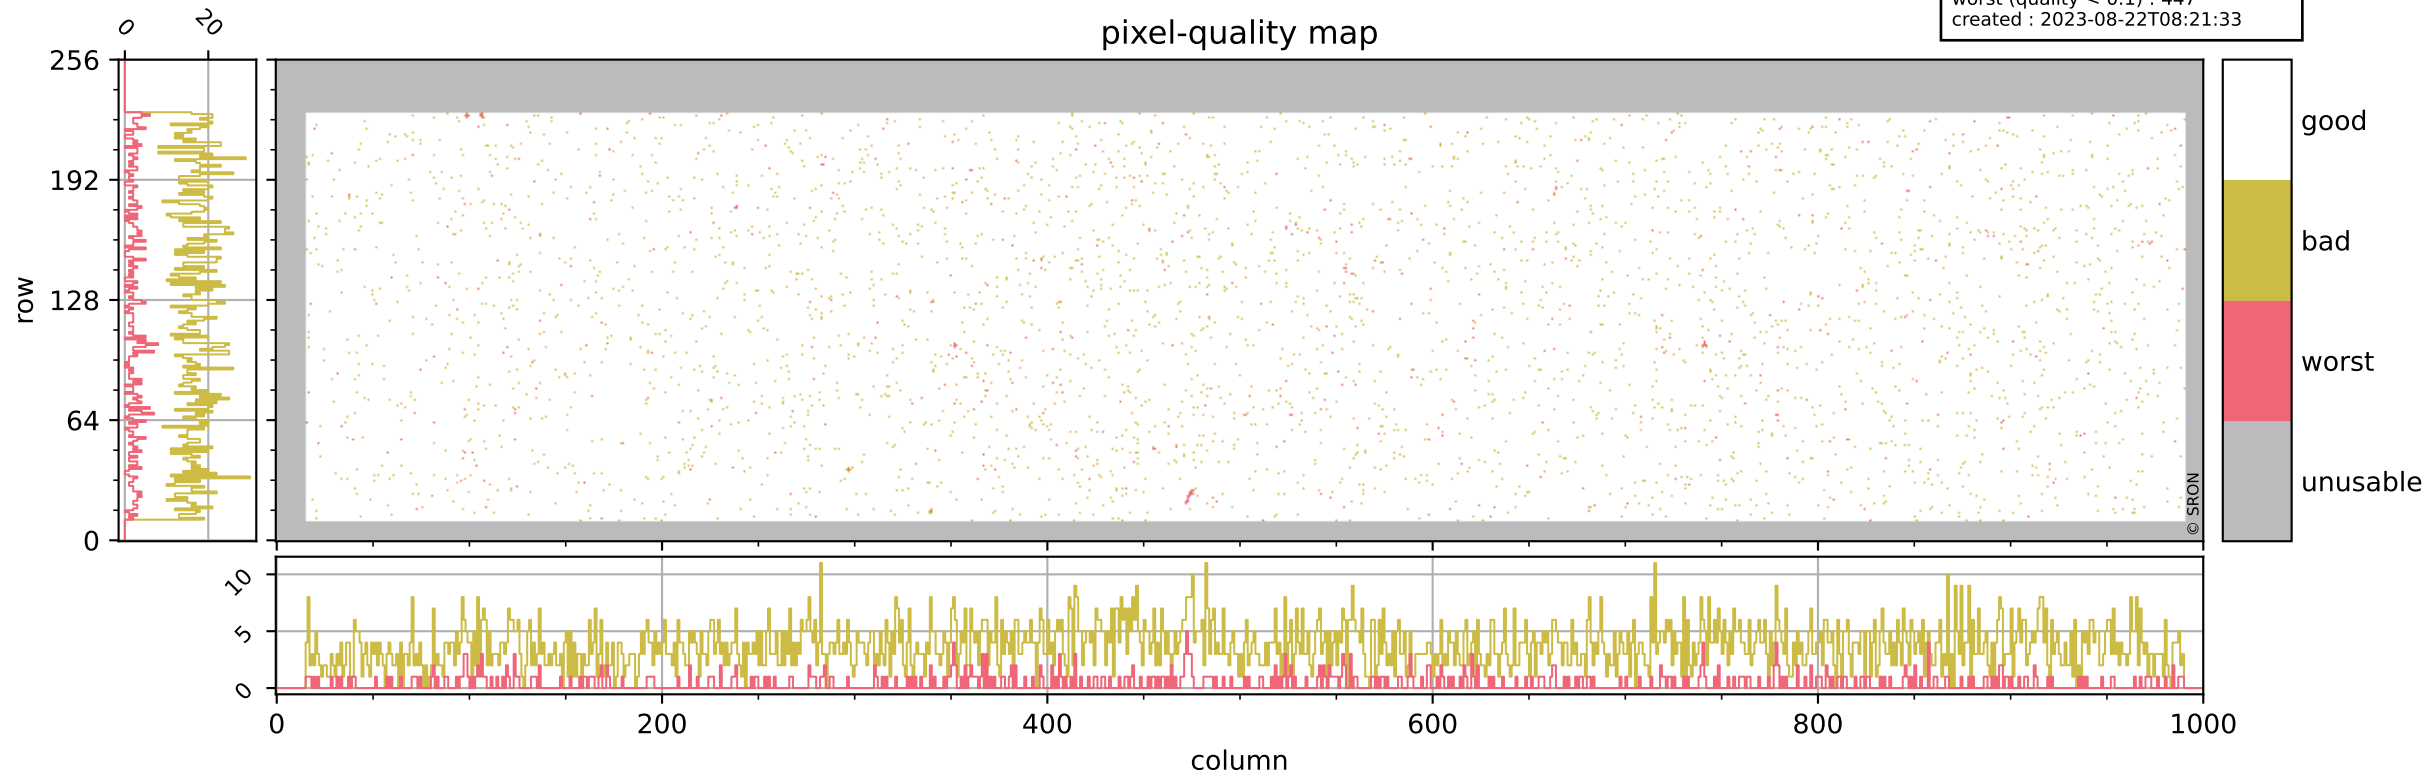

Tropomi SWIR pixel quality (official)

orbits : 19 in [18517, 18562]
coverage : 2021-05-10 / 2021-05-13
bad (quality < 0.8) : 3693
worst (quality < 0.1) : 447
created : 2023-08-22T08:21:33

pixel-quality map

Tropomi SWIR pixel quality (official)

orbits : 19 in [18517, 18562]
coverage : 2021-05-10 / 2021-05-13
bad (quality < 0.8) : 295
worst (quality < 0.1) : 113
created : 2023-08-22T08:21:33

Tropomi SWIR pixel quality (official)

orbits : 19 in [18517, 18562]
coverage : 2021-05-10 / 2021-05-13
bad (quality < 0.8) : 3448
worst (quality < 0.1) : 367
created : 2023-08-22T08:21:34

pixel-quality map (noise average)

Tropomi SWIR pixel quality (official)

orbits : 19 in [18517, 18562]
coverage : 2021-05-10 / 2021-05-13
created : 2023-08-22T08:21:34

Histograms of pixel-quality

Tropomi SWIR pixel quality (official) ground-tracks of Sentinel-5P

orbits : 19 in [18517, 18562]
coverage : 2021-05-10 / 2021-05-13
created : 2023-08-22T08:21:35