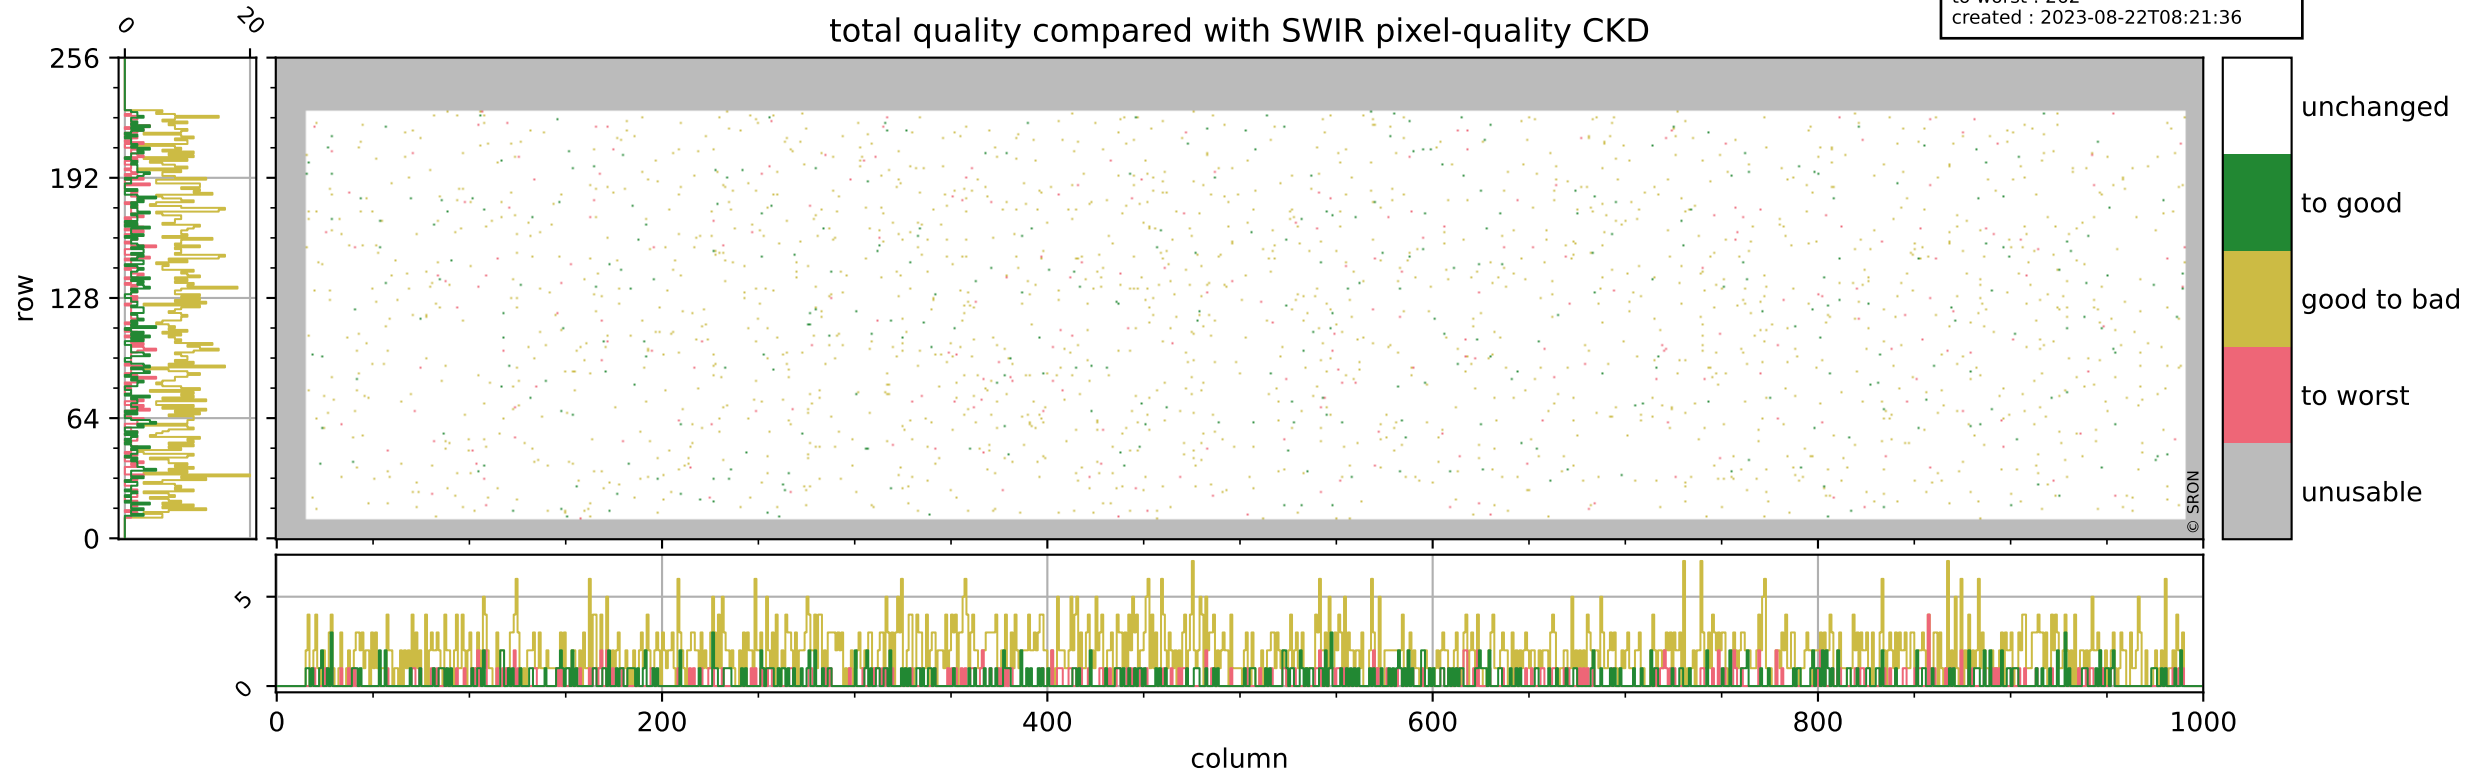

Tropomi SWIR pixel quality (official)

orbits : 20 in [18532, 18577]
coverage : 2021-05-11 / 2021-05-14
bad (quality < 0.8) : 3509
worst (quality < 0.1) : 393
created : 2023-08-22T08:21:36

pixel-quality map (noise average)

Tropomi SWIR pixel quality (official)

orbits : 20 in [18532, 18577]
coverage : 2021-05-11 / 2021-05-14
to good : 354
good to bad : 1604
to worst : 262
created : 2023-08-22T08:21:36

total quality compared with SWIR pixel-quality CKD

Tropomi SWIR pixel quality (official)

orbits : 20 in [18532, 18577]
coverage : 2021-05-11 / 2021-05-14
created : 2023-08-22T08:21:37

Histograms of pixel-quality

Tropomi SWIR pixel quality (official) ground-tracks of Sentinel-5P

orbits : 20 in [18532, 18577]
coverage : 2021-05-11 / 2021-05-14
created : 2023-08-22T08:21:37

Tropomi SWIR pixel quality (official)

orbits : [2827, 18577]
coverage : 2018-04-30 / 2021-05-14
created : 2023-08-22T08:21:37