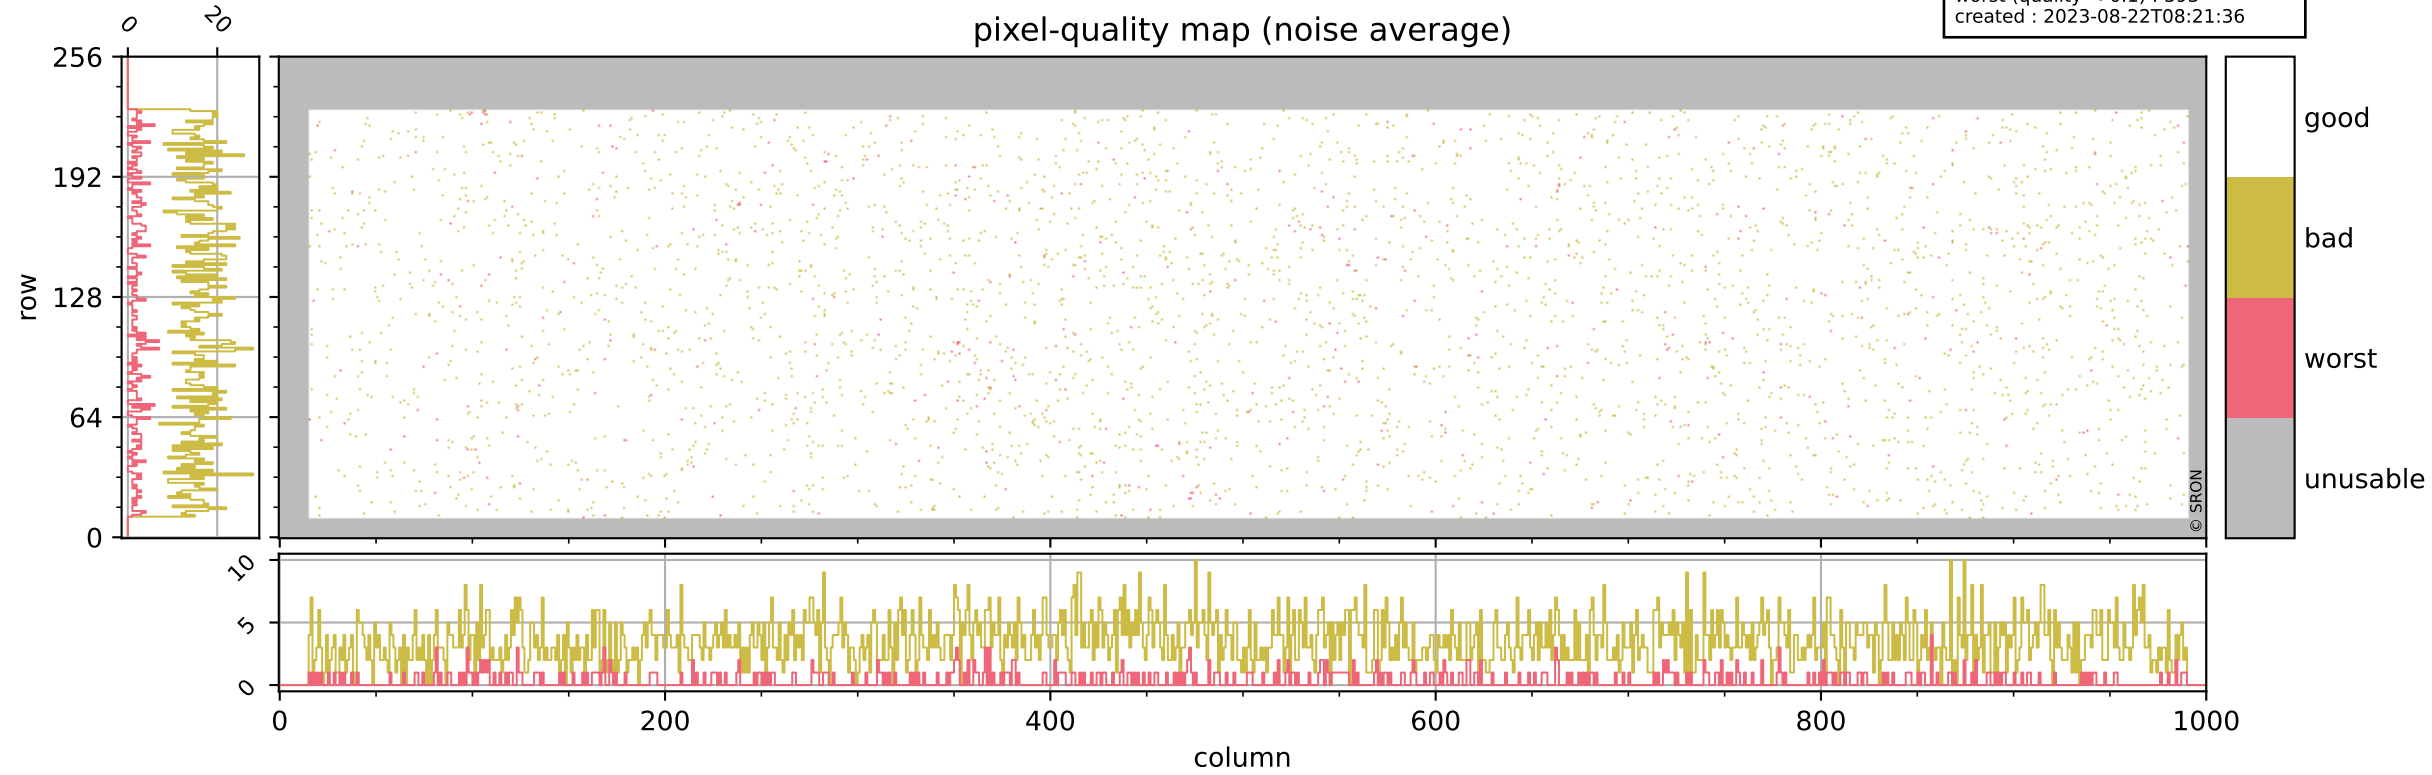

Tropomi SWIR pixel quality (official)

orbits : 20 in [18532, 18577]
coverage : 2021-05-11 / 2021-05-14
bad (quality < 0.8) : 296
worst (quality < 0.1) : 113
created : 2023-08-22T08:21:36

pixel-quality map (dark)

Tropomi SWIR pixel quality (official)

orbits : 20 in [18532, 18577]
coverage : 2021-05-11 / 2021-05-14
bad (quality < 0.8) : 3509
worst (quality < 0.1) : 393
created : 2023-08-22T08:21:36

pixel-quality map (noise average)

Tropomi SWIR pixel quality (official)

orbits : 20 in [18532, 18577]
coverage : 2021-05-11 / 2021-05-14
to good : 354
good to bad : 1604
to worst : 262
created : 2023-08-22T08:21:36

total quality compared with SWIR pixel-quality CKD

Tropomi SWIR pixel quality (official)

orbits : 20 in [18532, 18577]
coverage : 2021-05-11 / 2021-05-14
created : 2023-08-22T08:21:37

Histograms of pixel-quality

Tropomi SWIR pixel quality (official) ground-tracks of Sentinel-5P