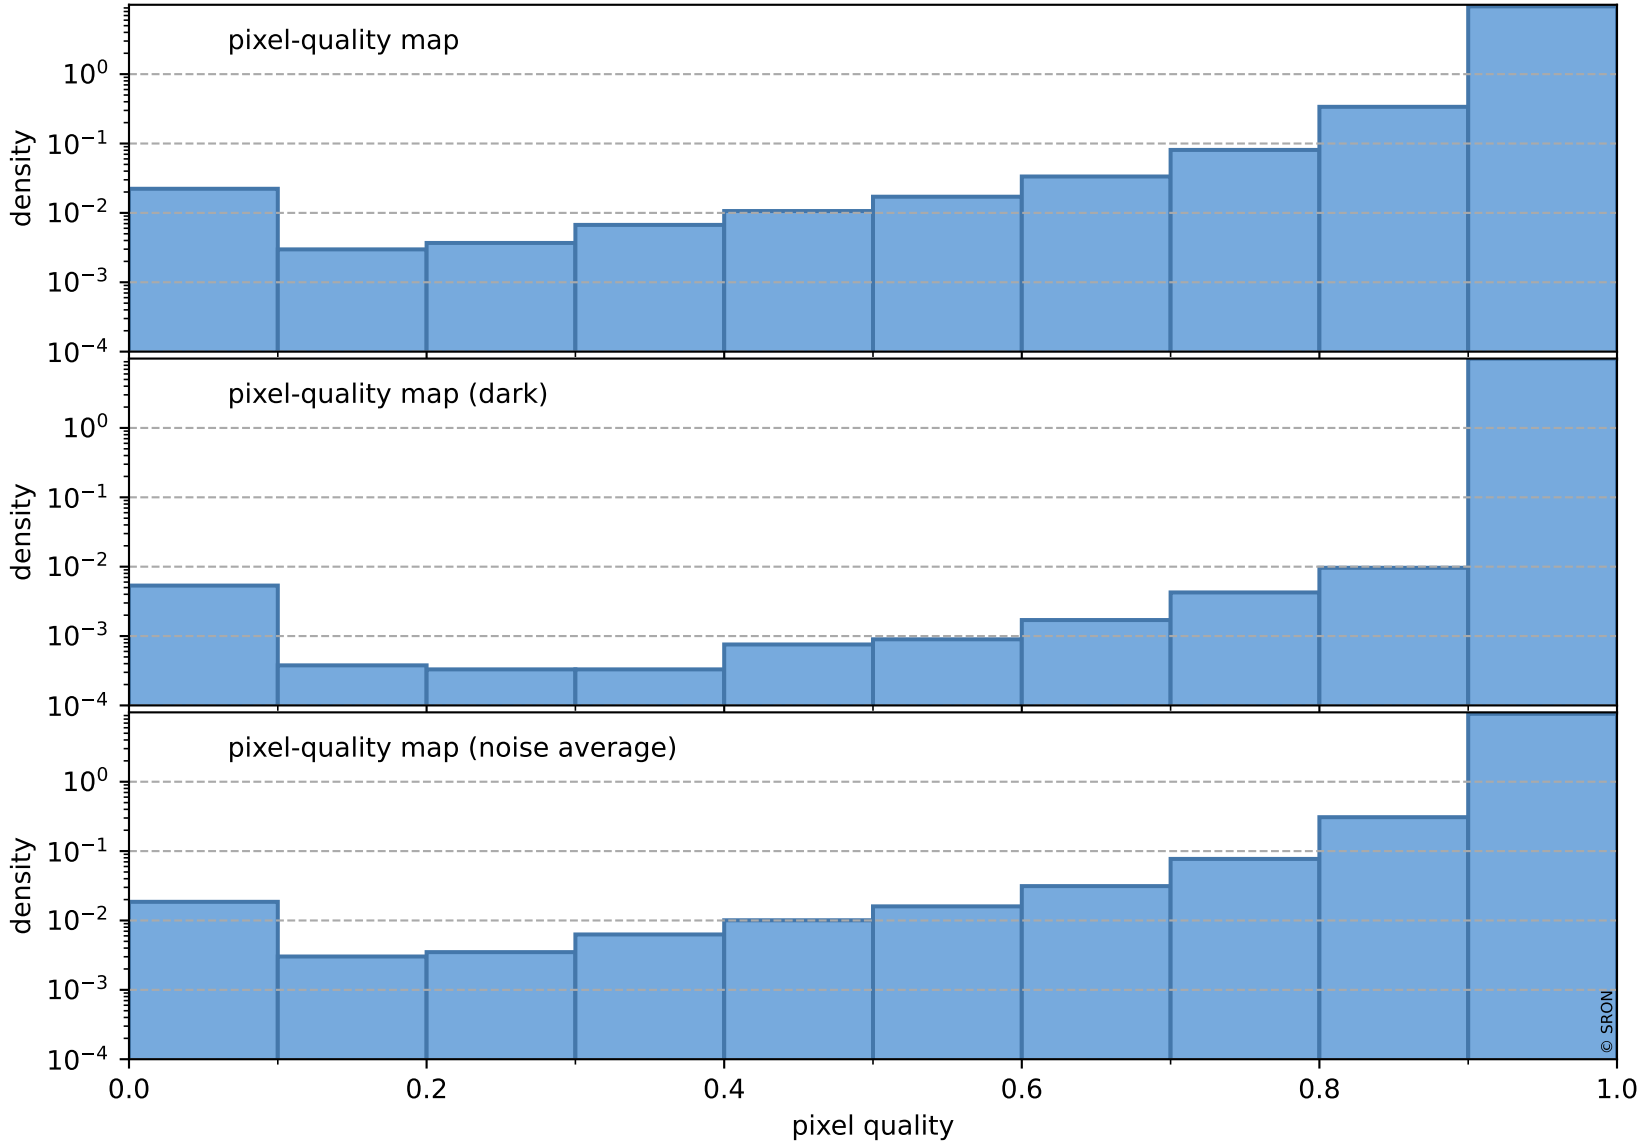

Tropomi SWIR pixel quality (official)

orbits : 20 in [18532, 18577]
coverage : 2021-05-11 / 2021-05-14
to good : 354
good to bad : 1604
to worst : 262
created : 2023-08-22T08:21:36

total quality compared with SWIR pixel-quality CKD

Tropomi SWIR pixel quality (official)

orbits : 20 in [18532, 18577]
coverage : 2021-05-11 / 2021-05-14
created : 2023-08-22T08:21:37

Histograms of pixel-quality

Tropomi SWIR pixel quality (official) ground-tracks of Sentinel-5P

orbits : 20 in [18532, 18577]
coverage : 2021-05-11 / 2021-05-14
created : 2023-08-22T08:21:37

Tropomi SWIR pixel quality (official)

orbits : [2827, 18577]
coverage : 2018-04-30 / 2021-05-14
created : 2023-08-22T08:21:37