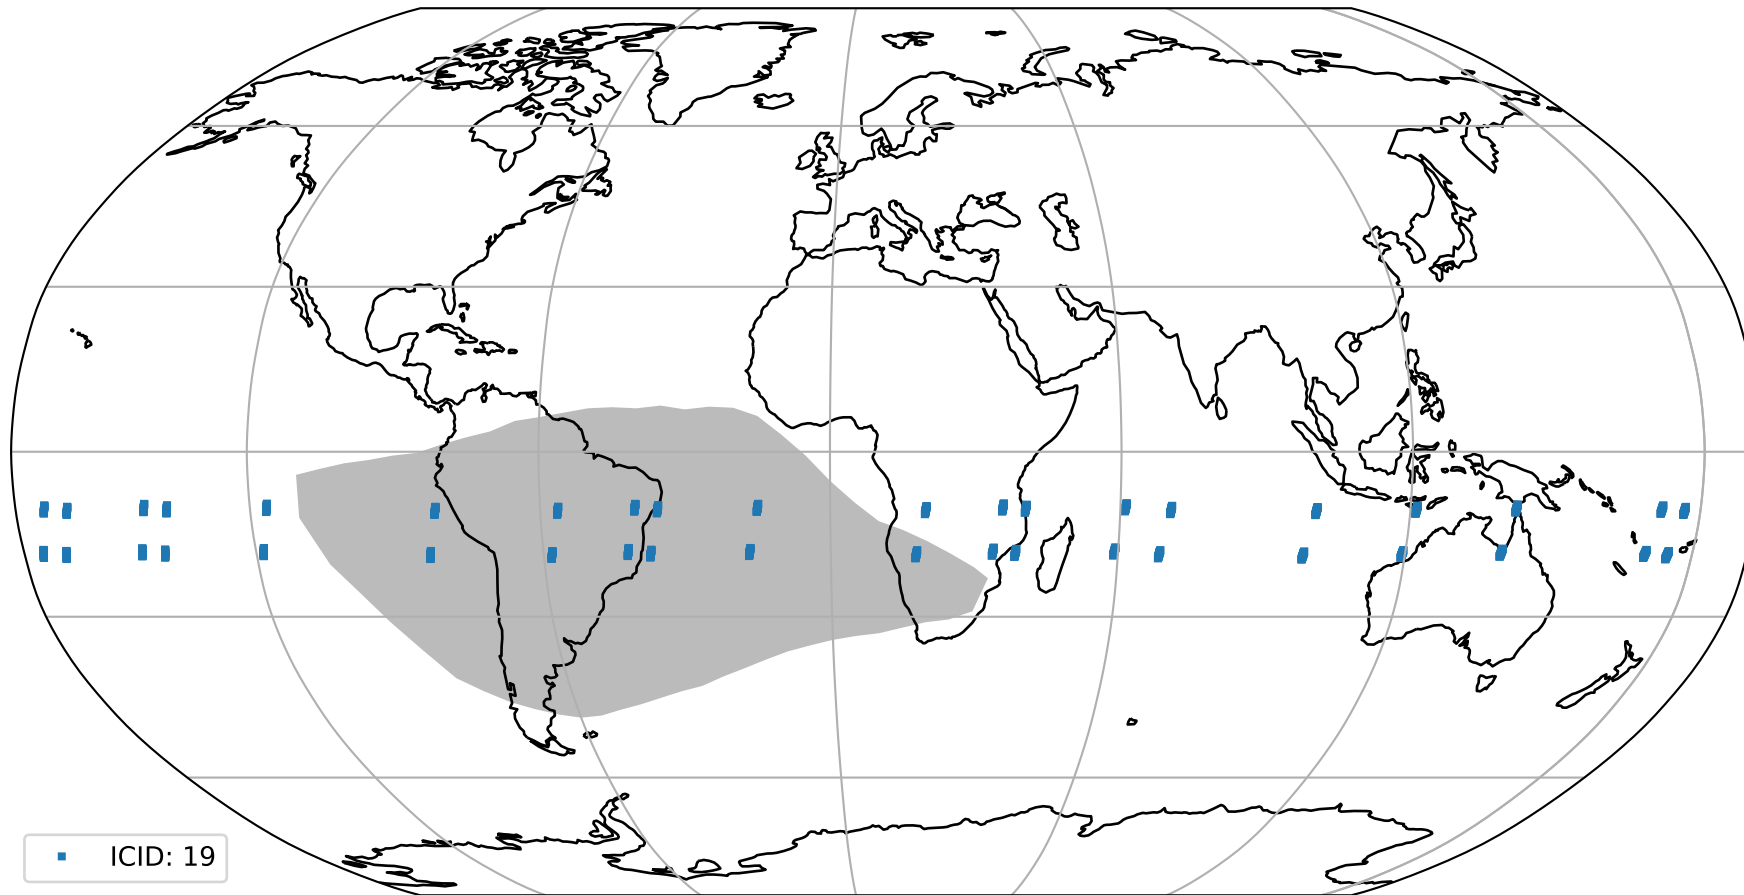

Tropomi SWIR pixel quality (official)

orbits : 20 in [18532, 18577]
coverage : 2021-05-11 / 2021-05-14
to good : 354
good to bad : 1604
to worst : 262
created : 2023-08-22T08:21:36

total quality compared with SWIR pixel-quality CKD

Tropomi SWIR pixel quality (official)

orbits : 20 in [18532, 18577]
coverage : 2021-05-11 / 2021-05-14
created : 2023-08-22T08:21:37

Histograms of pixel-quality

Tropomi SWIR pixel quality (official) ground-tracks of Sentinel-5P

orbits : 20 in [18532, 18577]
coverage : 2021-05-11 / 2021-05-14
created : 2023-08-22T08:21:37

Tropomi SWIR pixel quality (official)

orbits : [2827, 18577]
coverage : 2018-04-30 / 2021-05-14
created : 2023-08-22T08:21:37