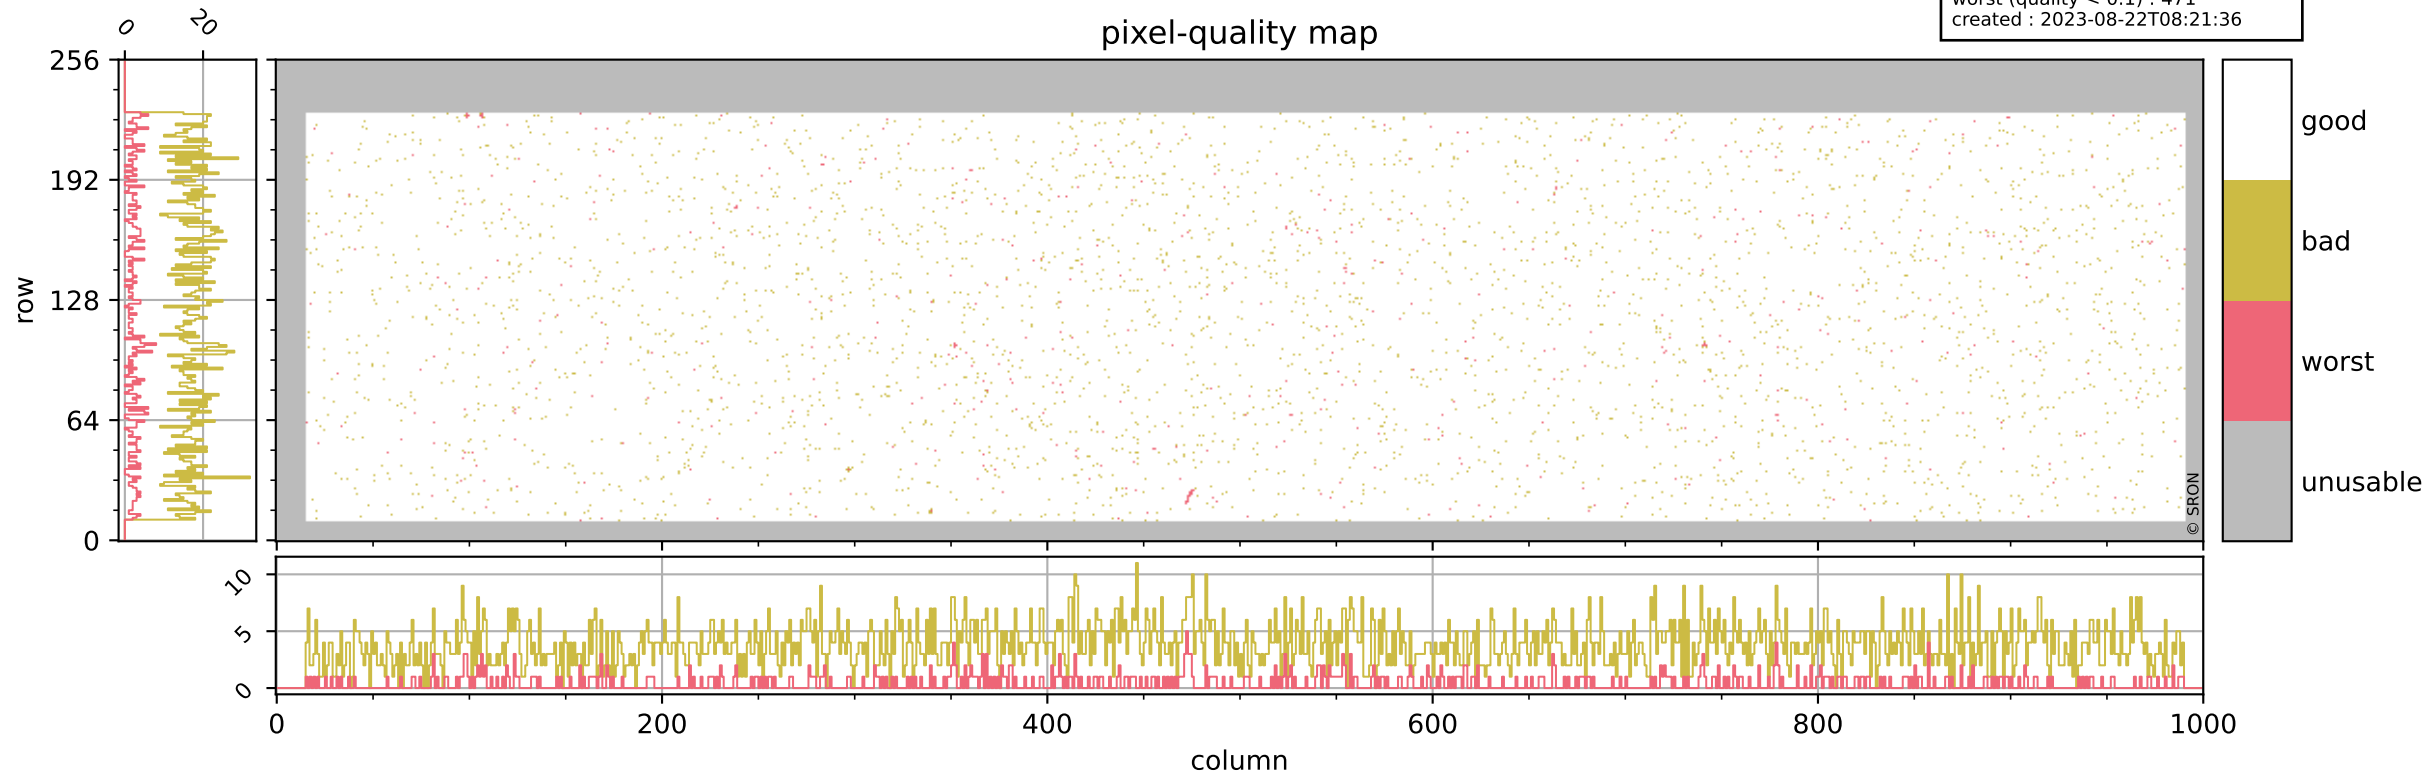

Tropomi SWIR pixel quality (official)

orbits : 20 in [18532, 18577]
coverage : 2021-05-11 / 2021-05-14
bad (quality < 0.8) : 3759
worst (quality < 0.1) : 471
created : 2023-08-22T08:21:36

pixel-quality map

Tropomi SWIR pixel quality (official)

orbits : 20 in [18532, 18577]
coverage : 2021-05-11 / 2021-05-14
bad (quality < 0.8) : 296
worst (quality < 0.1) : 113
created : 2023-08-22T08:21:36

pixel-quality map (dark)

Tropomi SWIR pixel quality (official)

orbits : 20 in [18532, 18577]
coverage : 2021-05-11 / 2021-05-14
bad (quality < 0.8) : 3509
worst (quality < 0.1) : 393
created : 2023-08-22T08:21:36

pixel-quality map (noise average)

Tropomi SWIR pixel quality (official)

orbits : 20 in [18532, 18577]
coverage : 2021-05-11 / 2021-05-14
created : 2023-08-22T08:21:37

Histograms of pixel-quality

Tropomi SWIR pixel quality (official) ground-tracks of Sentinel-5P