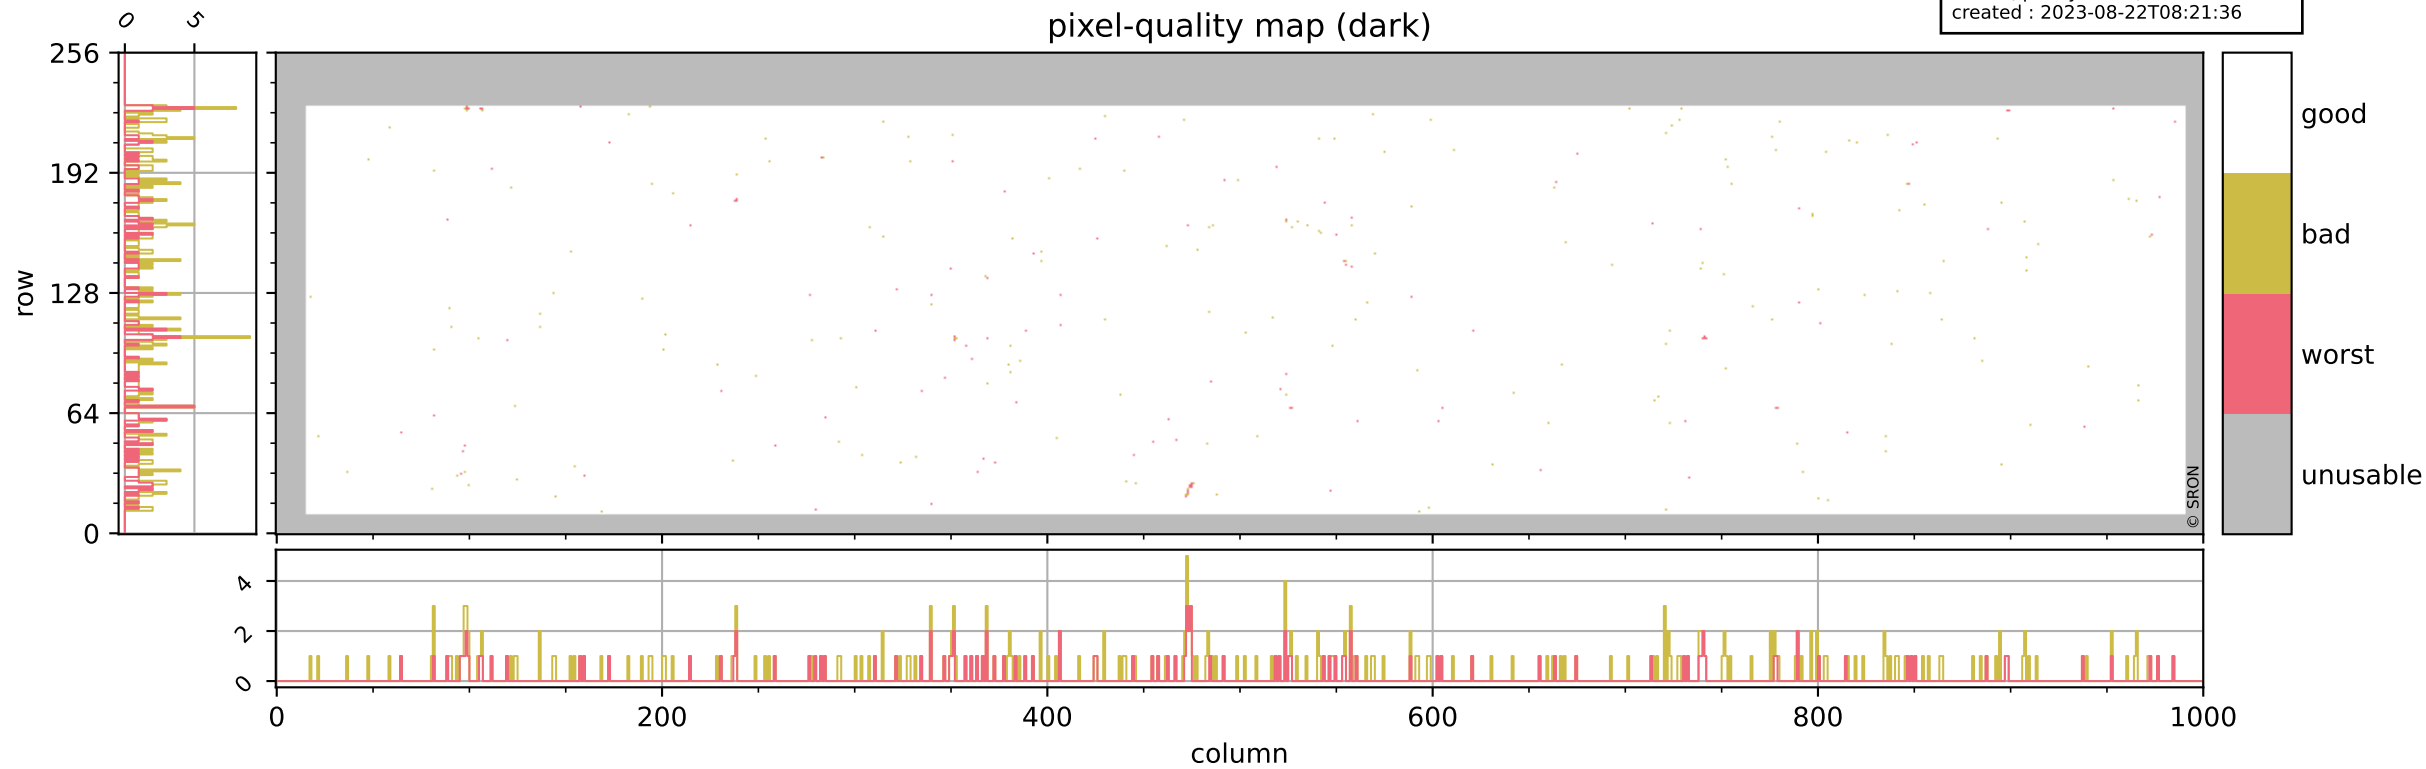

Tropomi SWIR pixel quality (official)

orbits : 20 in [18532, 18577]
coverage : 2021-05-11 / 2021-05-14
bad (quality < 0.8) : 3759
worst (quality < 0.1) : 471
created : 2023-08-22T08:21:36

pixel-quality map

Tropomi SWIR pixel quality (official)

orbits : 20 in [18532, 18577]
coverage : 2021-05-11 / 2021-05-14
bad (quality < 0.8) : 296
worst (quality < 0.1) : 113
created : 2023-08-22T08:21:36

pixel-quality map (dark)

Tropomi SWIR pixel quality (official)

orbits : 20 in [18532, 18577]
coverage : 2021-05-11 / 2021-05-14
bad (quality < 0.8) : 3509
worst (quality < 0.1) : 393
created : 2023-08-22T08:21:36

pixel-quality map (noise average)

Tropomi SWIR pixel quality (official)

orbits : 20 in [18532, 18577]
coverage : 2021-05-11 / 2021-05-14
created : 2023-08-22T08:21:37

Histograms of pixel-quality

Tropomi SWIR pixel quality (official) ground-tracks of Sentinel-5P