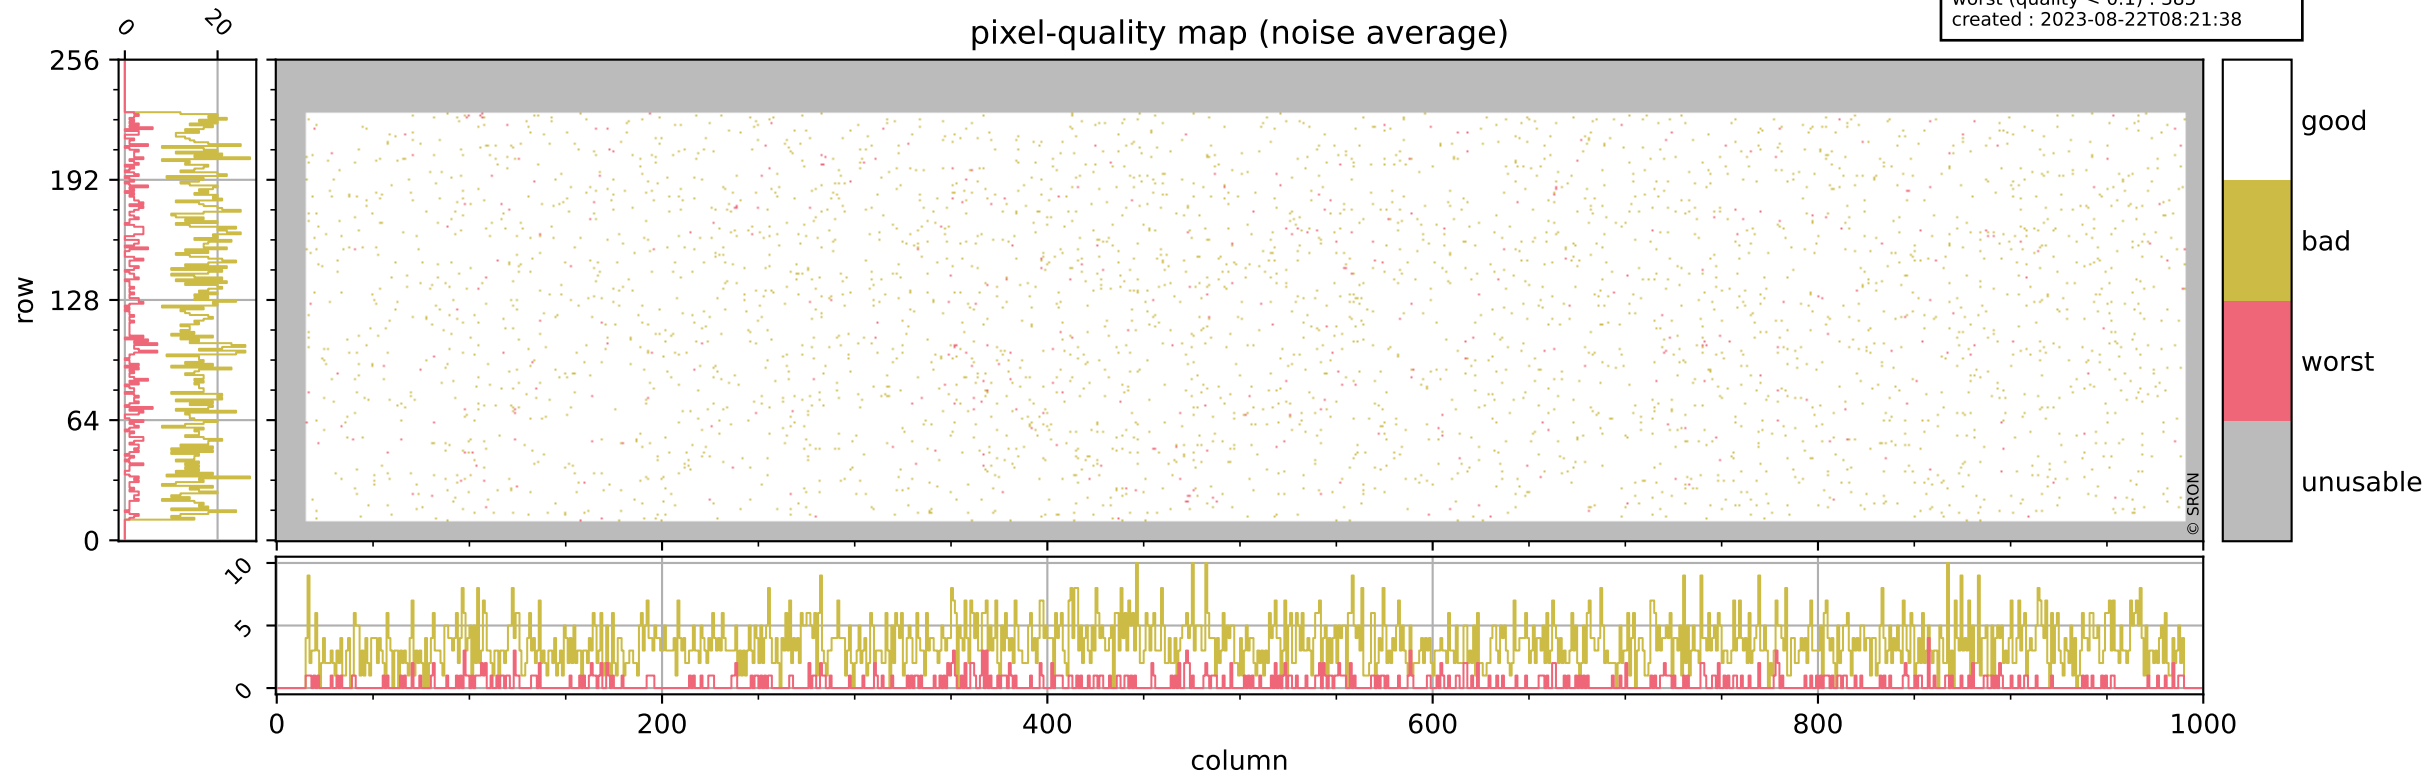

Tropomi SWIR pixel quality (official)

orbits : 19 in [18547, 18592]
coverage : 2021-05-12 / 2021-05-15
bad (quality < 0.8) : 299
worst (quality < 0.1) : 114
created : 2023-08-22T08:21:38

pixel-quality map (dark)

Tropomi SWIR pixel quality (official)

orbits : 19 in [18547, 18592]
coverage : 2021-05-12 / 2021-05-15
bad (quality < 0.8) : 3529
worst (quality < 0.1) : 385
created : 2023-08-22T08:21:38

pixel-quality map (noise average)

Tropomi SWIR pixel quality (official)

orbits : 19 in [18547, 18592]
coverage : 2021-05-12 / 2021-05-15
to good : 348
good to bad : 1631
to worst : 255
created : 2023-08-22T08:21:39

total quality compared with SWIR pixel-quality CKD

Tropomi SWIR pixel quality (official)

orbits : 19 in [18547, 18592]
coverage : 2021-05-12 / 2021-05-15
created : 2023-08-22T08:21:39

Histograms of pixel-quality

Tropomi SWIR pixel quality (official) ground-tracks of Sentinel-5P