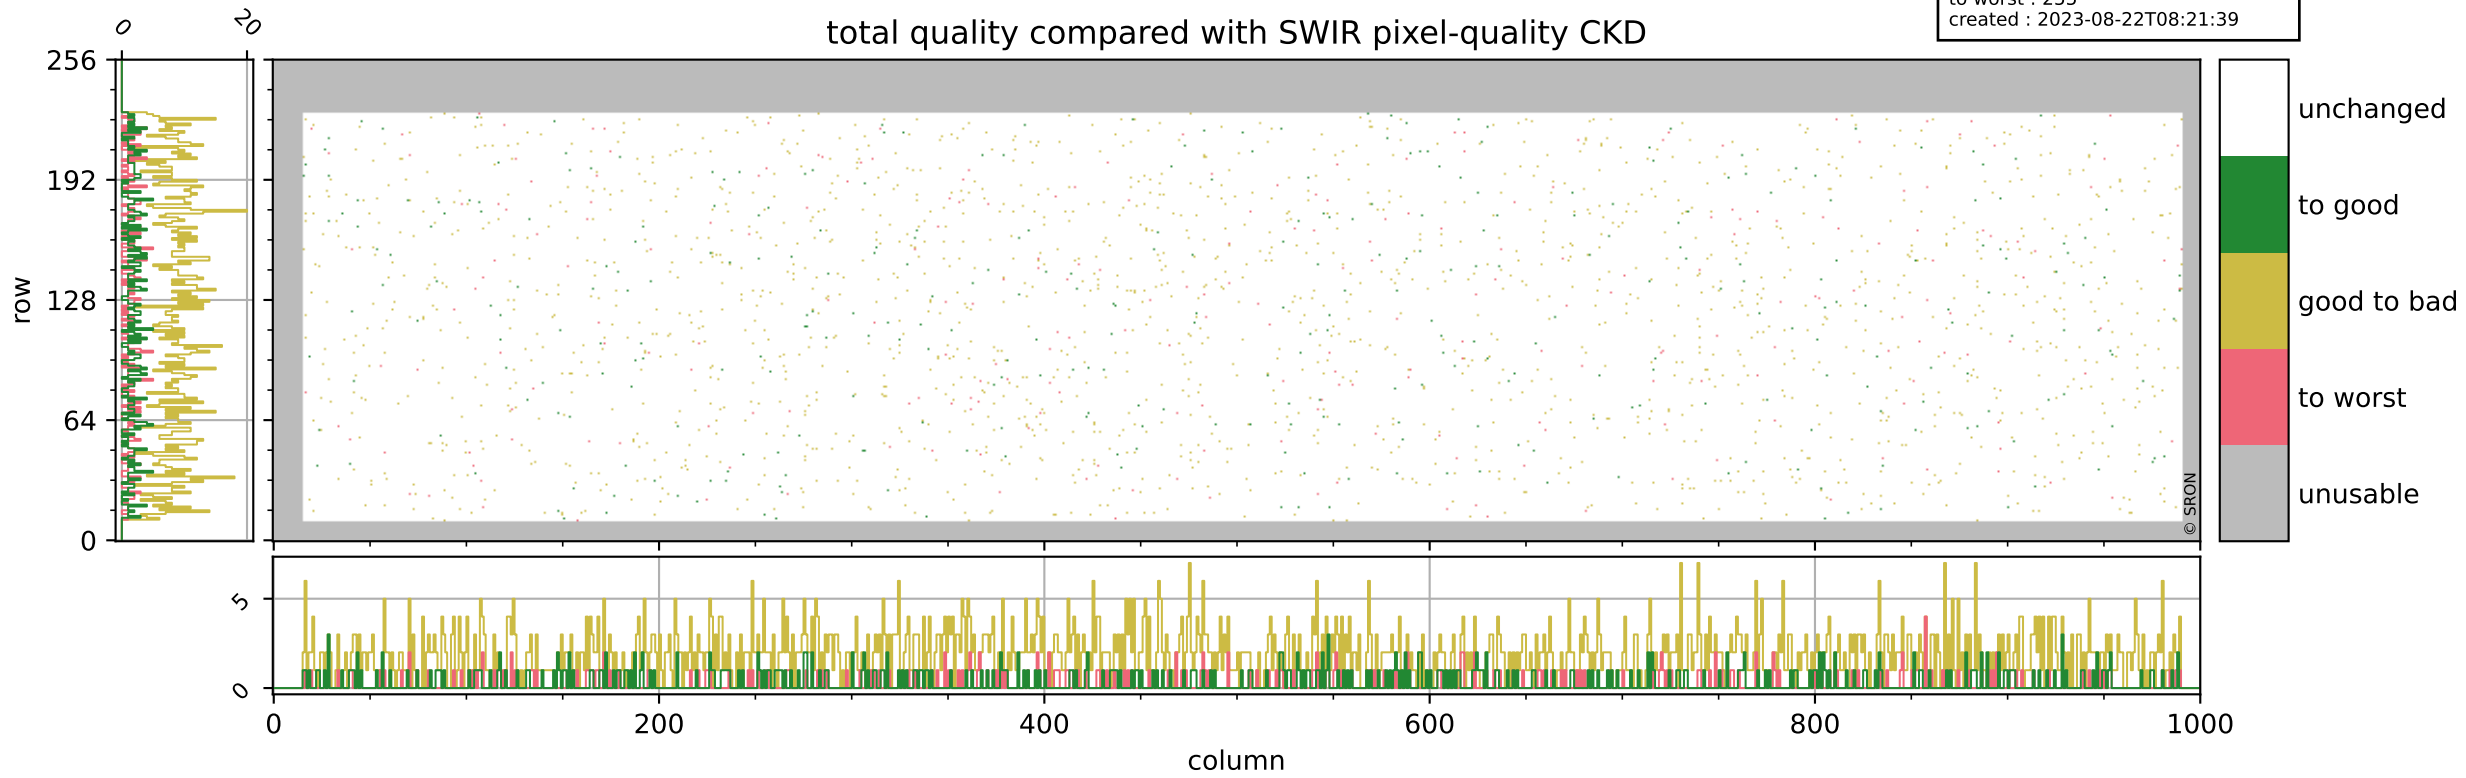

Tropomi SWIR pixel quality (official)

orbits : 19 in [18547, 18592]
coverage : 2021-05-12 / 2021-05-15
bad (quality < 0.8) : 3529
worst (quality < 0.1) : 385
created : 2023-08-22T08:21:38

pixel-quality map (noise average)

Tropomi SWIR pixel quality (official)

orbits : 19 in [18547, 18592]
coverage : 2021-05-12 / 2021-05-15
to good : 348
good to bad : 1631
to worst : 255
created : 2023-08-22T08:21:39

total quality compared with SWIR pixel-quality CKD

Tropomi SWIR pixel quality (official)

orbits : 19 in [18547, 18592]
coverage : 2021-05-12 / 2021-05-15
created : 2023-08-22T08:21:39

Histograms of pixel-quality

Tropomi SWIR pixel quality (official) ground-tracks of Sentinel-5P

orbits : 19 in [18547, 18592]
coverage : 2021-05-12 / 2021-05-15
created : 2023-08-22T08:21:39

Tropomi SWIR pixel quality (official)

orbits : [2827, 18592]
coverage : 2018-04-30 / 2021-05-15
created : 2023-08-22T08:21:40