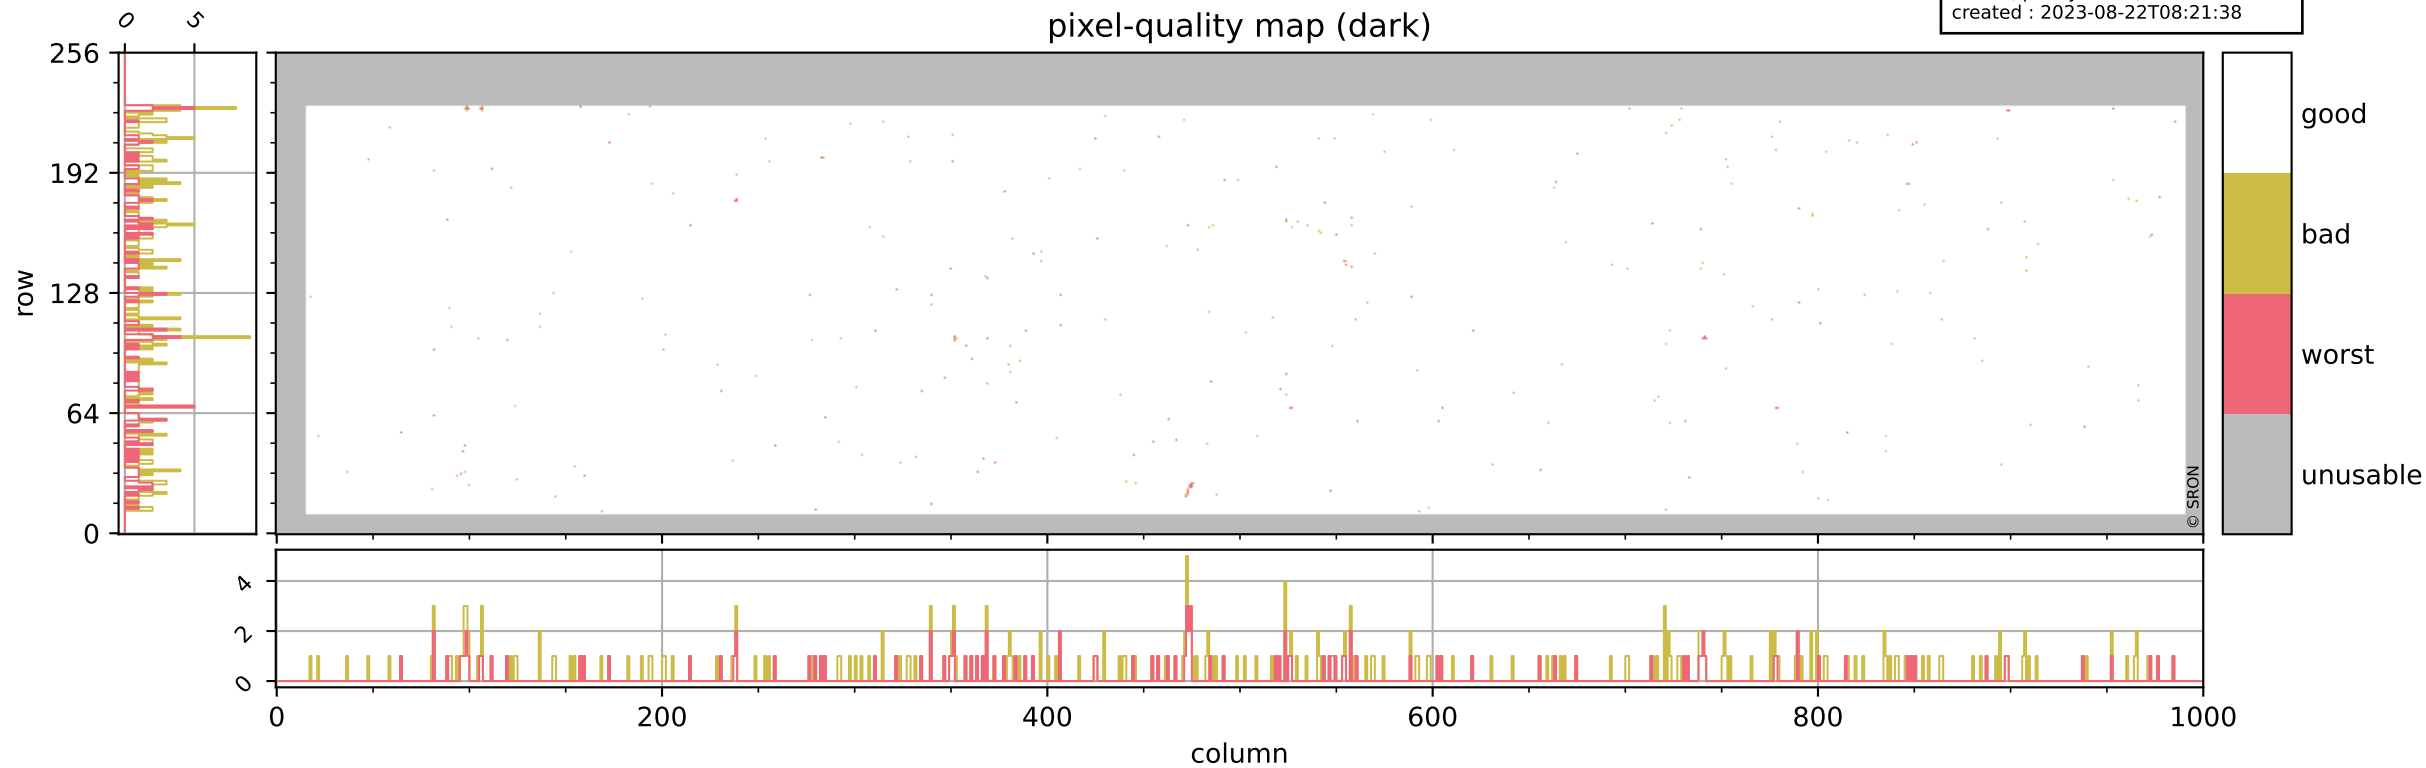

Tropomi SWIR pixel quality (official)

orbits : 19 in [18547, 18592]
coverage : 2021-05-12 / 2021-05-15
bad (quality < 0.8) : 3781
worst (quality < 0.1) : 463
created : 2023-08-22T08:21:38

pixel-quality map

Tropomi SWIR pixel quality (official)

orbits : 19 in [18547, 18592]
coverage : 2021-05-12 / 2021-05-15
bad (quality < 0.8) : 299
worst (quality < 0.1) : 114
created : 2023-08-22T08:21:38

pixel-quality map (dark)

Tropomi SWIR pixel quality (official)

orbits : 19 in [18547, 18592]
coverage : 2021-05-12 / 2021-05-15
bad (quality < 0.8) : 3529
worst (quality < 0.1) : 385
created : 2023-08-22T08:21:38

pixel-quality map (noise average)

Tropomi SWIR pixel quality (official)

orbits : 19 in [18547, 18592]
coverage : 2021-05-12 / 2021-05-15
created : 2023-08-22T08:21:39

Histograms of pixel-quality

Tropomi SWIR pixel quality (official) ground-tracks of Sentinel-5P