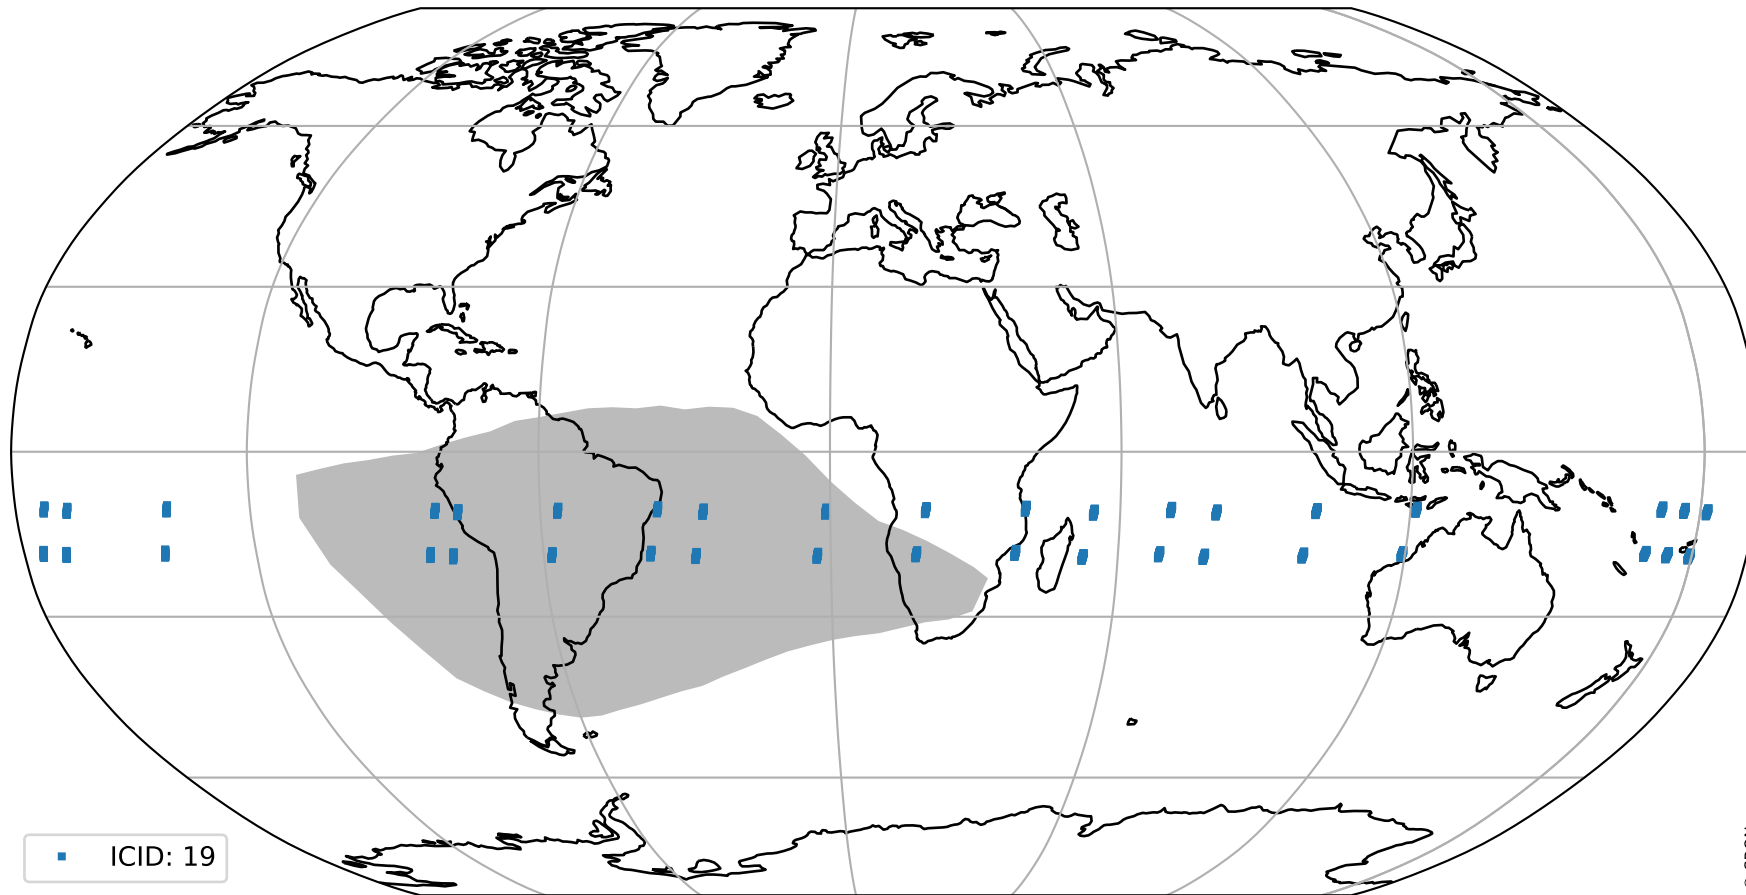

Tropomi SWIR pixel quality (official)

orbits : 19 in [18547, 18592]
coverage : 2021-05-12 / 2021-05-15
to good : 348
good to bad : 1631
to worst : 255
created : 2023-08-22T08:21:39

total quality compared with SWIR pixel-quality CKD

Tropomi SWIR pixel quality (official)

orbits : 19 in [18547, 18592]
coverage : 2021-05-12 / 2021-05-15
created : 2023-08-22T08:21:39

Histograms of pixel-quality

Tropomi SWIR pixel quality (official) ground-tracks of Sentinel-5P

orbits : 19 in [18547, 18592]
coverage : 2021-05-12 / 2021-05-15
created : 2023-08-22T08:21:39

Tropomi SWIR pixel quality (official)

orbits : [2827, 18592]
coverage : 2018-04-30 / 2021-05-15
created : 2023-08-22T08:21:40