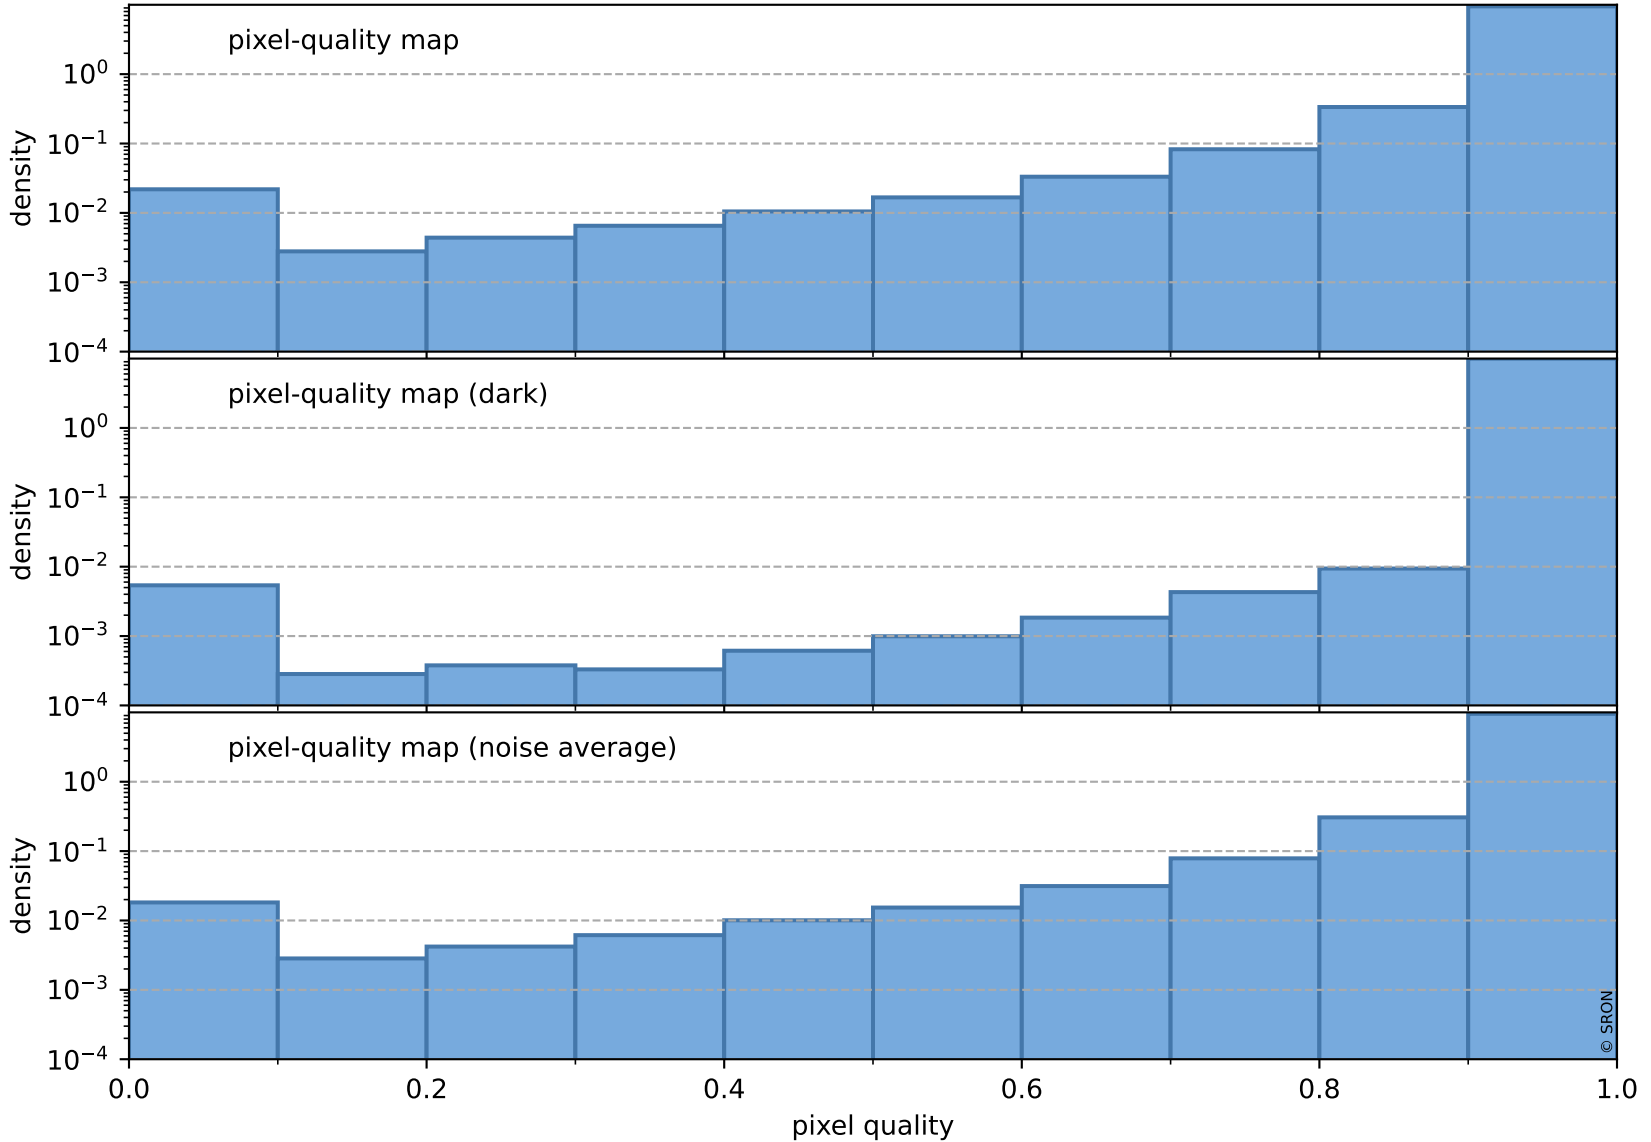

Tropomi SWIR pixel quality (official)

orbits : 19 in [18547, 18592]
coverage : 2021-05-12 / 2021-05-15
to good : 348
good to bad : 1631
to worst : 255
created : 2023-08-22T08:21:39

total quality compared with SWIR pixel-quality CKD

Tropomi SWIR pixel quality (official)

orbits : 19 in [18547, 18592]
coverage : 2021-05-12 / 2021-05-15
created : 2023-08-22T08:21:39

Histograms of pixel-quality

Tropomi SWIR pixel quality (official) ground-tracks of Sentinel-5P

orbits : 19 in [18547, 18592]
coverage : 2021-05-12 / 2021-05-15
created : 2023-08-22T08:21:39

Tropomi SWIR pixel quality (official)

orbits : [2827, 18592]
coverage : 2018-04-30 / 2021-05-15
created : 2023-08-22T08:21:40