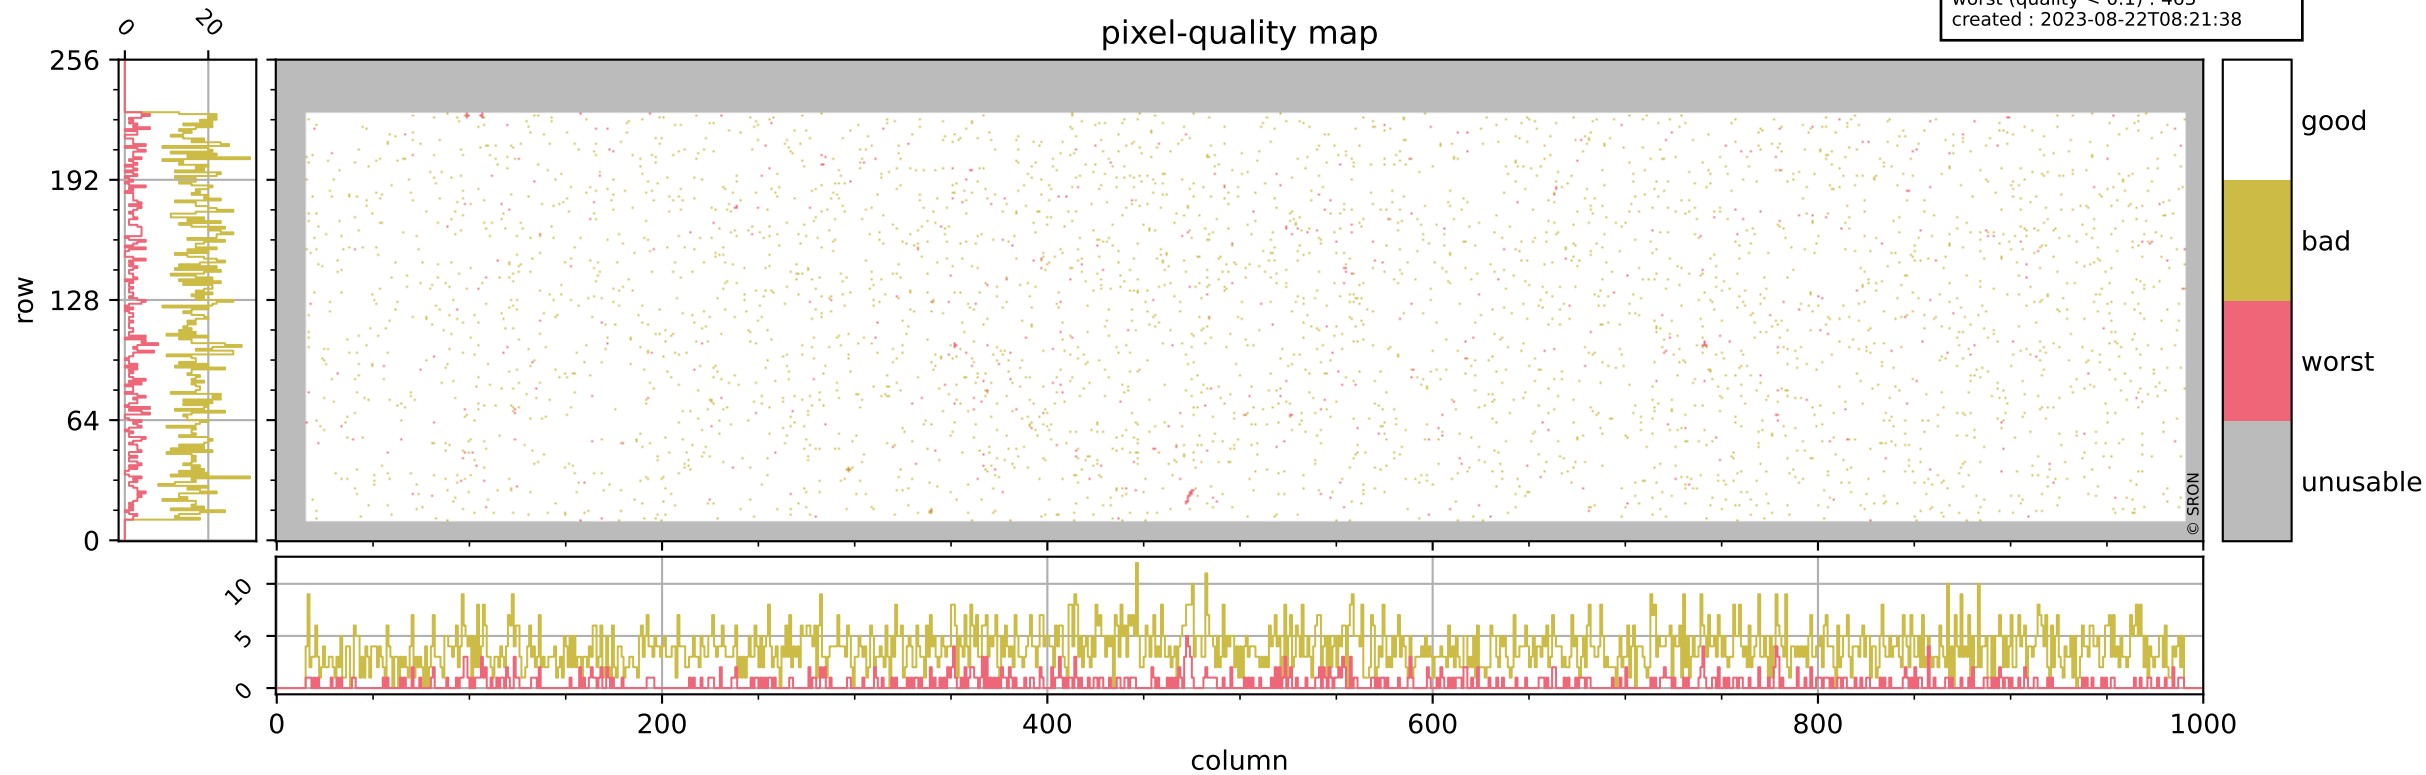

Tropomi SWIR pixel quality (official)

orbits : 19 in [18547, 18592]
coverage : 2021-05-12 / 2021-05-15
bad (quality < 0.8) : 3781
worst (quality < 0.1) : 463
created : 2023-08-22T08:21:38

pixel-quality map

Tropomi SWIR pixel quality (official)

orbits : 19 in [18547, 18592]
coverage : 2021-05-12 / 2021-05-15
bad (quality < 0.8) : 299
worst (quality < 0.1) : 114
created : 2023-08-22T08:21:38

pixel-quality map (dark)

Tropomi SWIR pixel quality (official)

orbits : 19 in [18547, 18592]
coverage : 2021-05-12 / 2021-05-15
bad (quality < 0.8) : 3529
worst (quality < 0.1) : 385
created : 2023-08-22T08:21:38

pixel-quality map (noise average)

Tropomi SWIR pixel quality (official)

orbits : 19 in [18547, 18592]
coverage : 2021-05-12 / 2021-05-15
created : 2023-08-22T08:21:39

Histograms of pixel-quality

Tropomi SWIR pixel quality (official) ground-tracks of Sentinel-5P