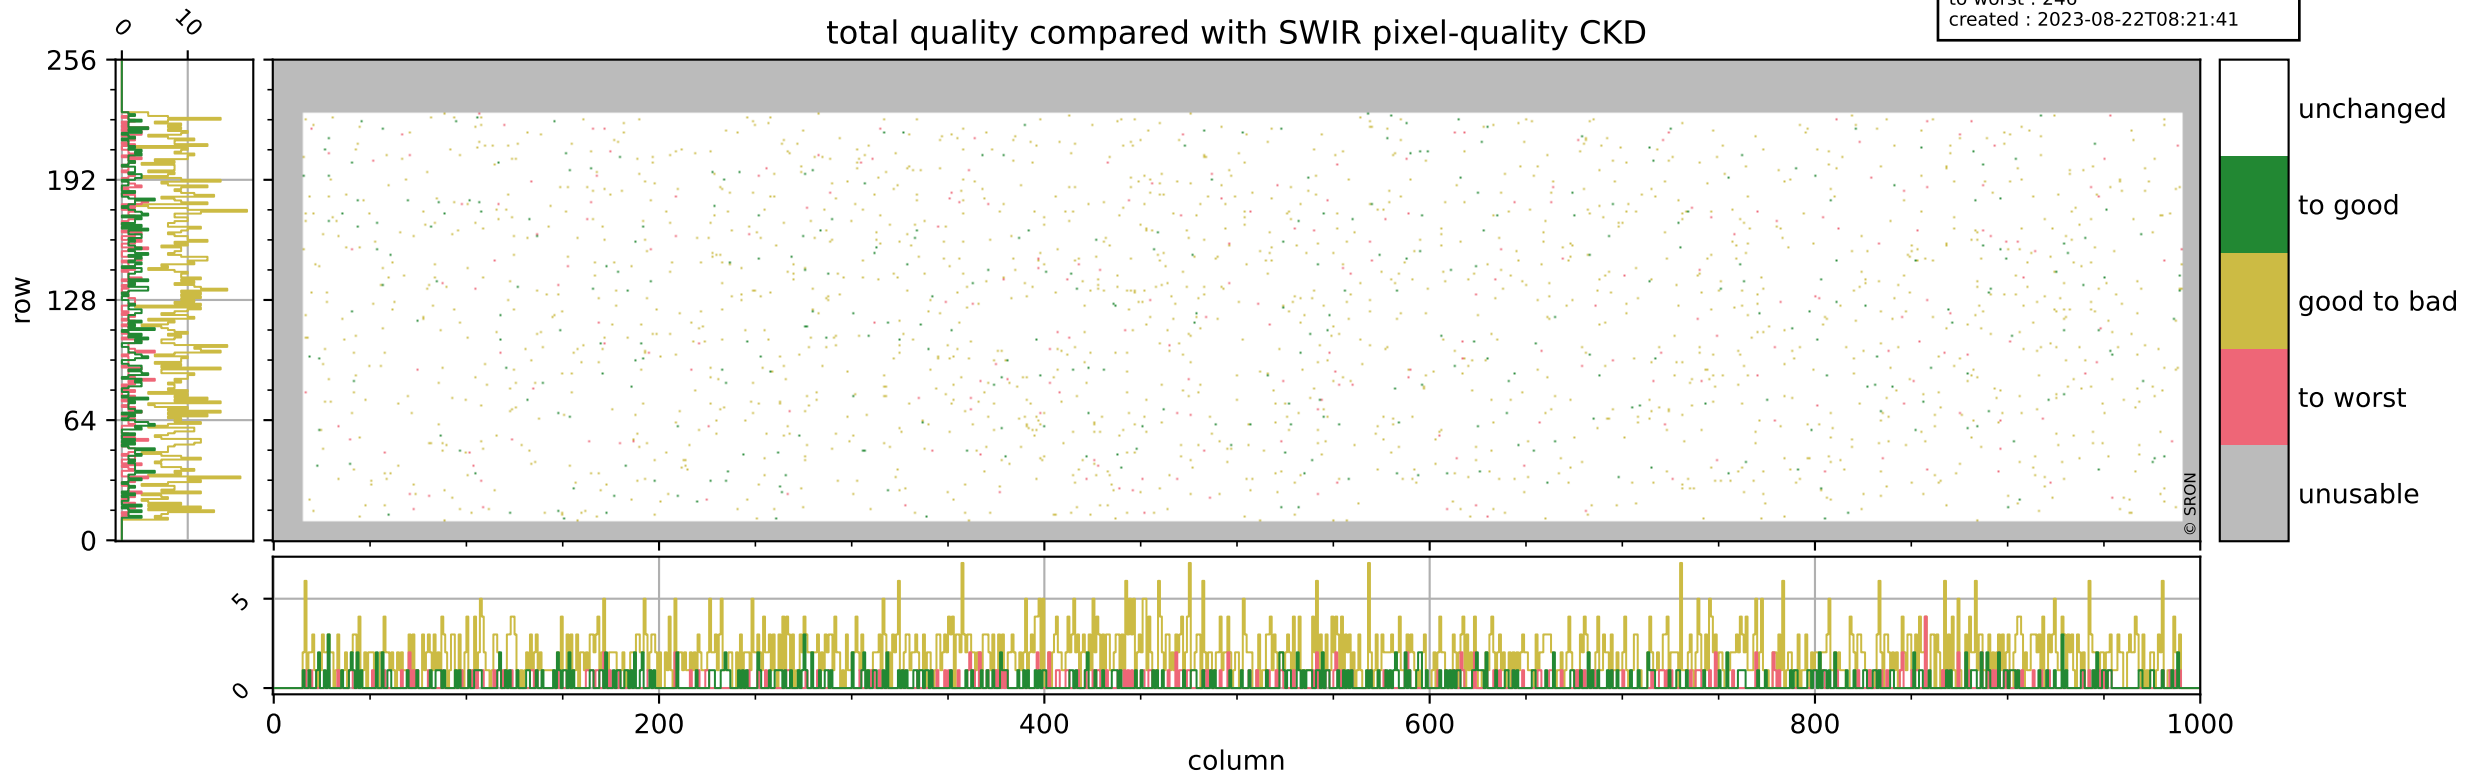

Tropomi SWIR pixel quality (official)

orbits : 20 in [18562, 18607]
coverage : 2021-05-13 / 2021-05-16
bad (quality < 0.8) : 297
worst (quality < 0.1) : 113
created : 2023-08-22T08:21:41

pixel-quality map (dark)

Tropomi SWIR pixel quality (official)

orbits : 20 in [18562, 18607]
coverage : 2021-05-13 / 2021-05-16
bad (quality < 0.8) : 3486
worst (quality < 0.1) : 373
created : 2023-08-22T08:21:41

Tropomi SWIR pixel quality (official)

orbits : 20 in [18562, 18607]
coverage : 2021-05-13 / 2021-05-16
to good : 349
good to bad : 1601
to worst : 246
created : 2023-08-22T08:21:41

total quality compared with SWIR pixel-quality CKD

Tropomi SWIR pixel quality (official)

orbits : 20 in [18562, 18607]
coverage : 2021-05-13 / 2021-05-16
created : 2023-08-22T08:21:41

Histograms of pixel-quality

Tropomi SWIR pixel quality (official) ground-tracks of Sentinel-5P

orbits : 20 in [18562, 18607]
coverage : 2021-05-13 / 2021-05-16
created : 2023-08-22T08:21:42