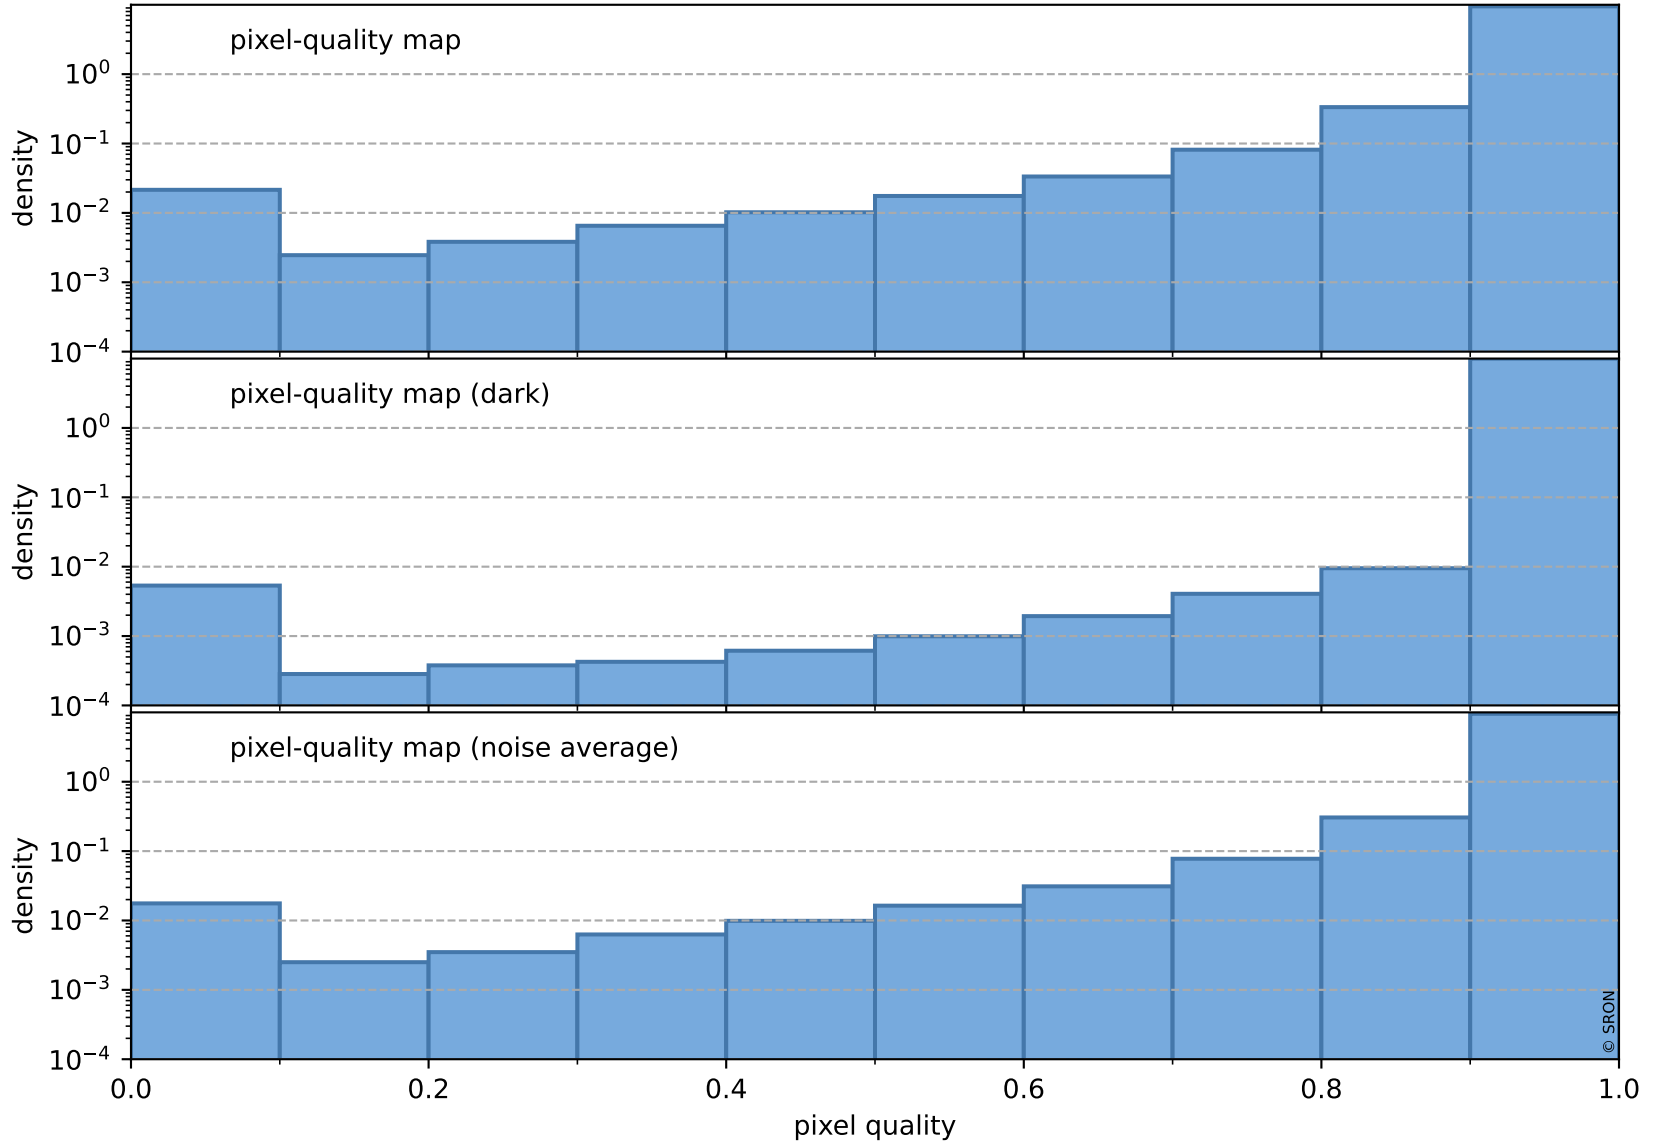

Tropomi SWIR pixel quality (official)

orbits : 20 in [18562, 18607]
coverage : 2021-05-13 / 2021-05-16
bad (quality < 0.8) : 3486
worst (quality < 0.1) : 373
created : 2023-08-22T08:21:41

Tropomi SWIR pixel quality (official)

orbits : 20 in [18562, 18607]
coverage : 2021-05-13 / 2021-05-16
to good : 349
good to bad : 1601
to worst : 246
created : 2023-08-22T08:21:41

total quality compared with SWIR pixel-quality CKD

Tropomi SWIR pixel quality (official)

orbits : 20 in [18562, 18607]
coverage : 2021-05-13 / 2021-05-16
created : 2023-08-22T08:21:41

Histograms of pixel-quality

Tropomi SWIR pixel quality (official) ground-tracks of Sentinel-5P

orbits : 20 in [18562, 18607]
coverage : 2021-05-13 / 2021-05-16
created : 2023-08-22T08:21:42

Tropomi SWIR pixel quality (official)

orbits : [2827, 18607]
coverage : 2018-04-30 / 2021-05-16
created : 2023-08-22T08:21:42

trend of pixel quality & temperatures