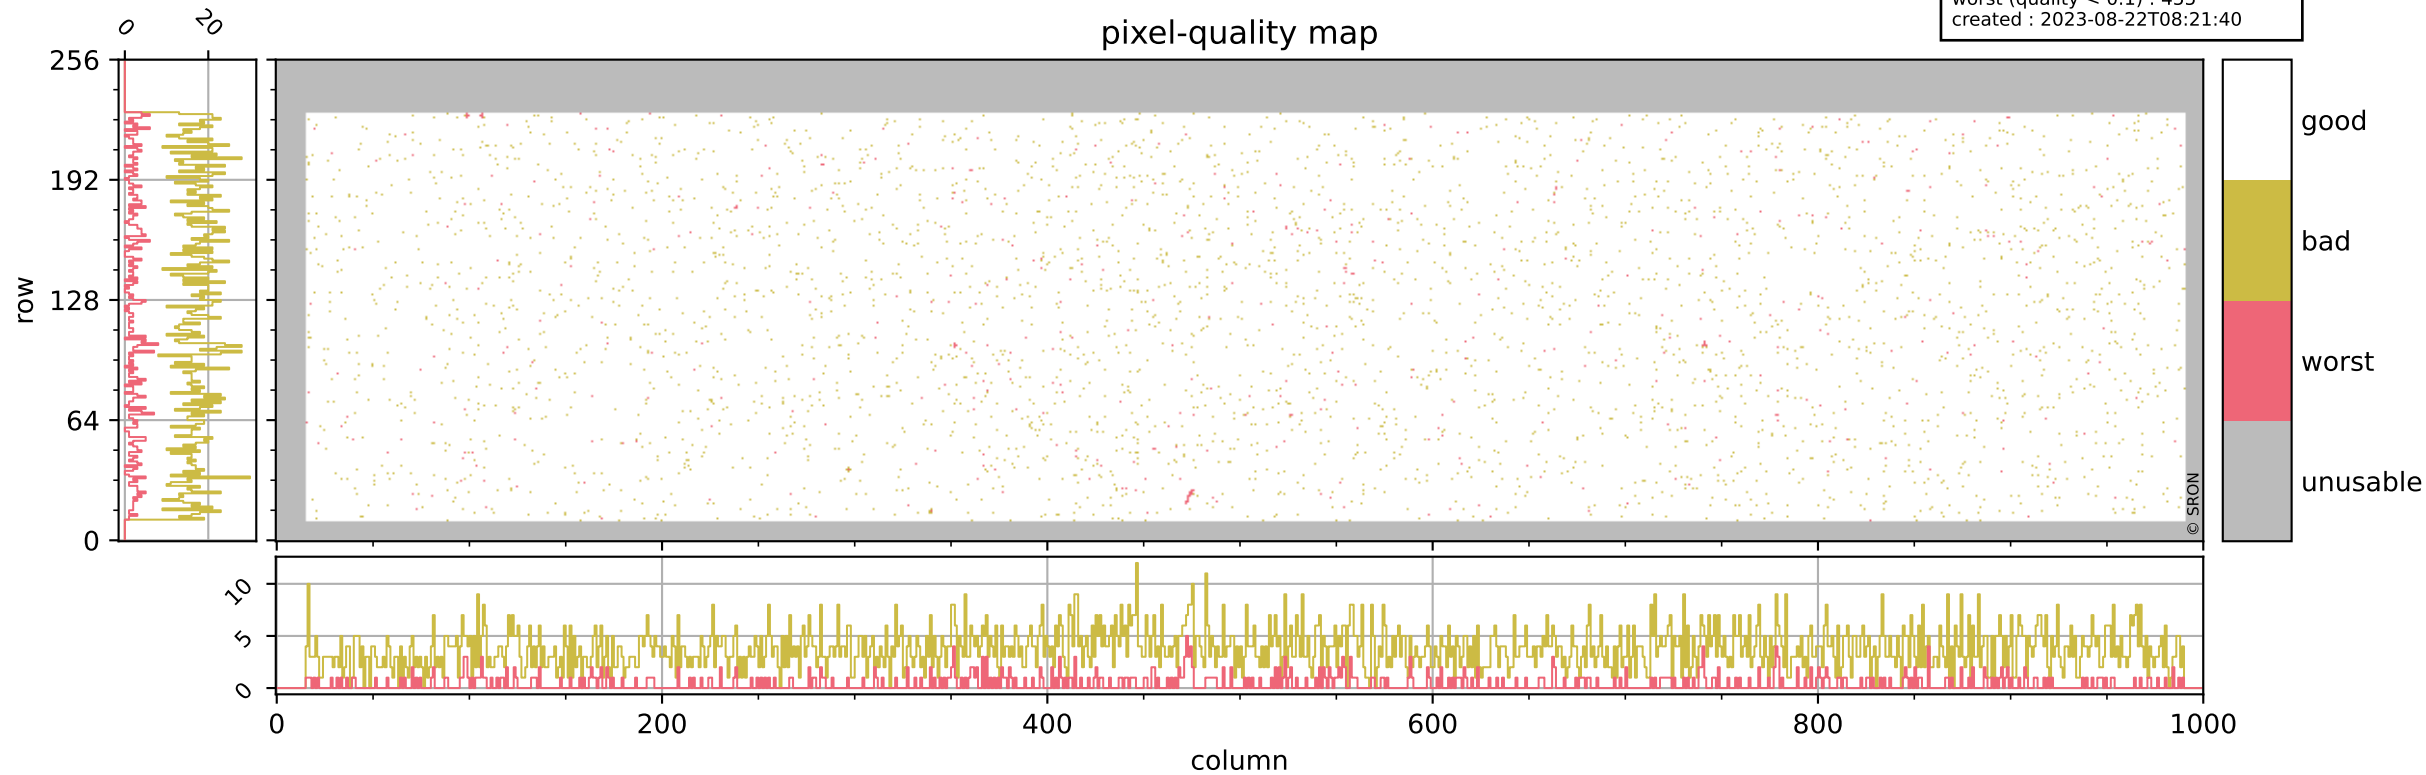

Tropomi SWIR pixel quality (official)

orbits : 20 in [18562, 18607]
coverage : 2021-05-13 / 2021-05-16
bad (quality < 0.8) : 3744
worst (quality < 0.1) : 455
created : 2023-08-22T08:21:40

pixel-quality map

Tropomi SWIR pixel quality (official)

orbits : 20 in [18562, 18607]
coverage : 2021-05-13 / 2021-05-16
bad (quality < 0.8) : 297
worst (quality < 0.1) : 113
created : 2023-08-22T08:21:41

pixel-quality map (dark)

Tropomi SWIR pixel quality (official)

orbits : 20 in [18562, 18607]
coverage : 2021-05-13 / 2021-05-16
bad (quality < 0.8) : 3486
worst (quality < 0.1) : 373
created : 2023-08-22T08:21:41

Tropomi SWIR pixel quality (official)

orbits : 20 in [18562, 18607]
coverage : 2021-05-13 / 2021-05-16
created : 2023-08-22T08:21:41

Histograms of pixel-quality

Tropomi SWIR pixel quality (official) ground-tracks of Sentinel-5P

orbits : 20 in [18562, 18607]
coverage : 2021-05-13 / 2021-05-16
created : 2023-08-22T08:21:42