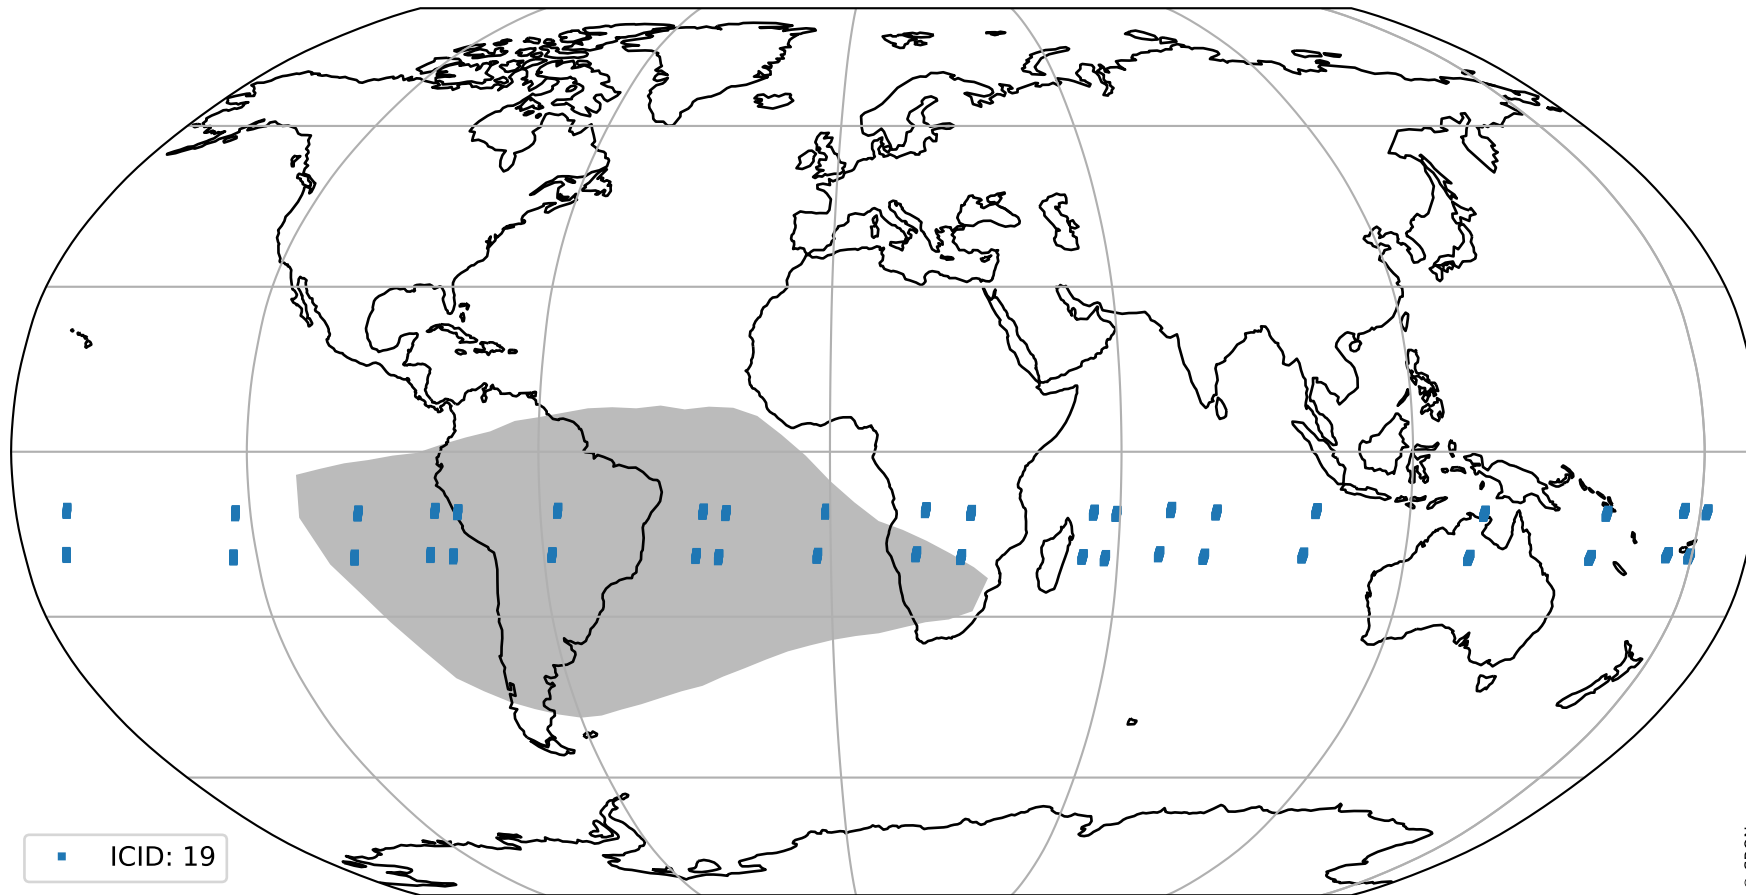

Tropomi SWIR pixel quality (official)

orbits : 20 in [18562, 18607]
coverage : 2021-05-13 / 2021-05-16
bad (quality < 0.8) : 3486
worst (quality < 0.1) : 373
created : 2023-08-22T08:21:41

Tropomi SWIR pixel quality (official)

orbits : 20 in [18562, 18607]
coverage : 2021-05-13 / 2021-05-16
to good : 349
good to bad : 1601
to worst : 246
created : 2023-08-22T08:21:41

total quality compared with SWIR pixel-quality CKD

Tropomi SWIR pixel quality (official)

orbits : 20 in [18562, 18607]
coverage : 2021-05-13 / 2021-05-16
created : 2023-08-22T08:21:41

Histograms of pixel-quality

Tropomi SWIR pixel quality (official) ground-tracks of Sentinel-5P

orbits : 20 in [18562, 18607]
coverage : 2021-05-13 / 2021-05-16
created : 2023-08-22T08:21:42

Tropomi SWIR pixel quality (official)

orbits : [2827, 18607]
coverage : 2018-04-30 / 2021-05-16
created : 2023-08-22T08:21:42

trend of pixel quality & temperatures