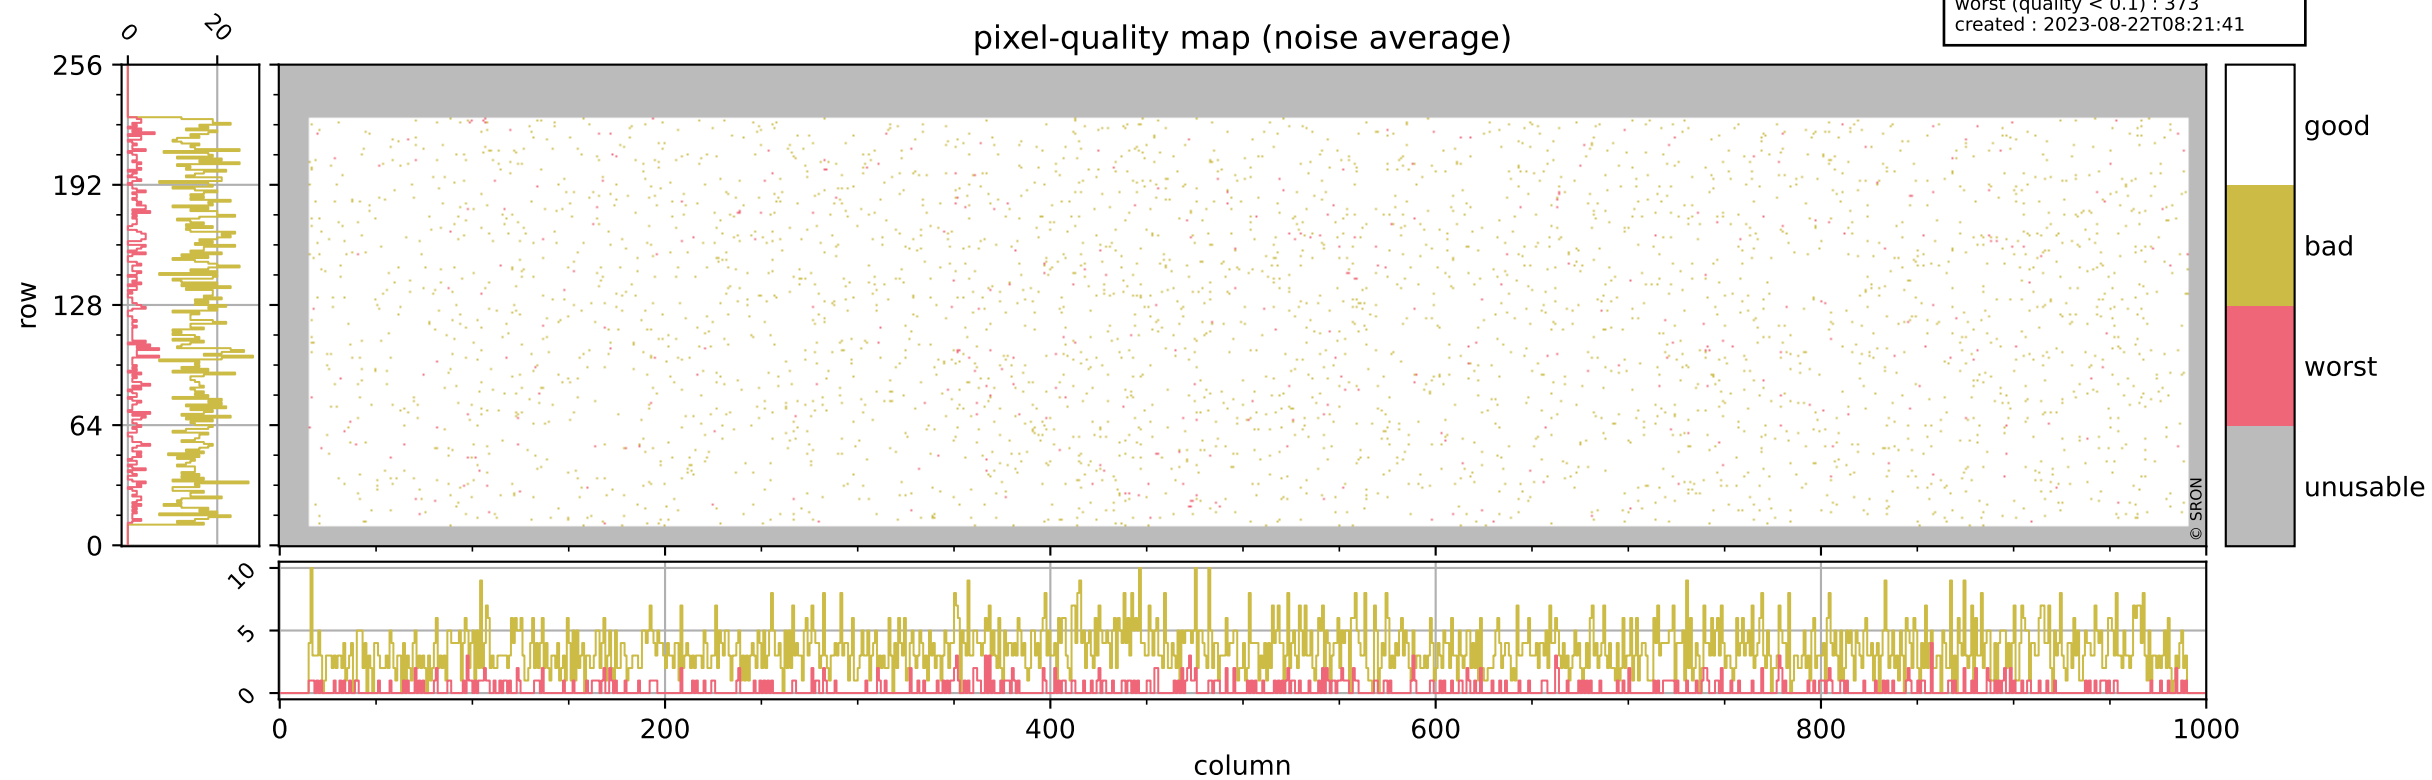

Tropomi SWIR pixel quality (official)

orbits : 20 in [18562, 18607]
coverage : 2021-05-13 / 2021-05-16
bad (quality < 0.8) : 297
worst (quality < 0.1) : 113
created : 2023-08-22T08:21:41

pixel-quality map (dark)

Tropomi SWIR pixel quality (official)

orbits : 20 in [18562, 18607]
coverage : 2021-05-13 / 2021-05-16
bad (quality < 0.8) : 3486
worst (quality < 0.1) : 373
created : 2023-08-22T08:21:41

Tropomi SWIR pixel quality (official)

orbits : 20 in [18562, 18607]
coverage : 2021-05-13 / 2021-05-16
to good : 349
good to bad : 1601
to worst : 246
created : 2023-08-22T08:21:41

total quality compared with SWIR pixel-quality CKD

Tropomi SWIR pixel quality (official)

orbits : 20 in [18562, 18607]
coverage : 2021-05-13 / 2021-05-16
created : 2023-08-22T08:21:41

Histograms of pixel-quality

Tropomi SWIR pixel quality (official) ground-tracks of Sentinel-5P

orbits : 20 in [18562, 18607]
coverage : 2021-05-13 / 2021-05-16
created : 2023-08-22T08:21:42