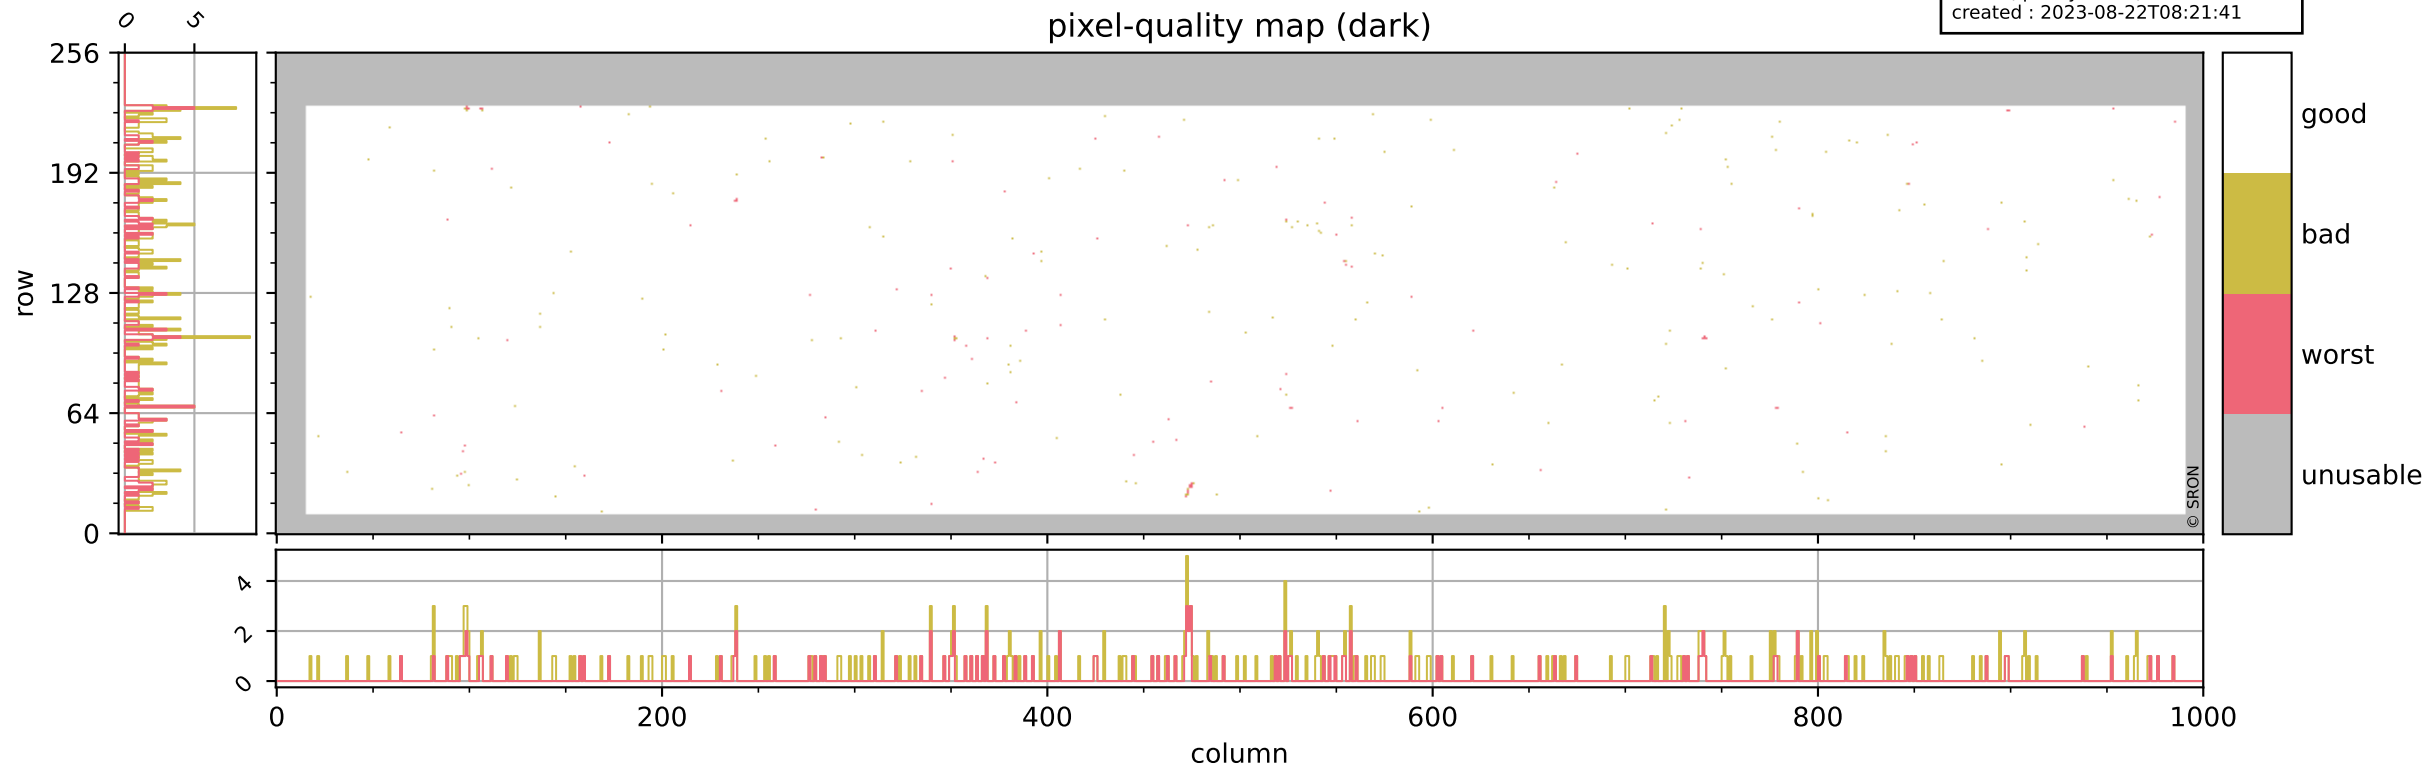

Tropomi SWIR pixel quality (official)

orbits : 20 in [18562, 18607]
coverage : 2021-05-13 / 2021-05-16
bad (quality < 0.8) : 3744
worst (quality < 0.1) : 455
created : 2023-08-22T08:21:40

pixel-quality map

Tropomi SWIR pixel quality (official)

orbits : 20 in [18562, 18607]
coverage : 2021-05-13 / 2021-05-16
bad (quality < 0.8) : 297
worst (quality < 0.1) : 113
created : 2023-08-22T08:21:41

pixel-quality map (dark)

Tropomi SWIR pixel quality (official)

orbits : 20 in [18562, 18607]
coverage : 2021-05-13 / 2021-05-16
bad (quality < 0.8) : 3486
worst (quality < 0.1) : 373
created : 2023-08-22T08:21:41

Tropomi SWIR pixel quality (official)

orbits : 20 in [18562, 18607]
coverage : 2021-05-13 / 2021-05-16
created : 2023-08-22T08:21:41

Histograms of pixel-quality

Tropomi SWIR pixel quality (official) ground-tracks of Sentinel-5P

orbits : 20 in [18562, 18607]
coverage : 2021-05-13 / 2021-05-16
created : 2023-08-22T08:21:42