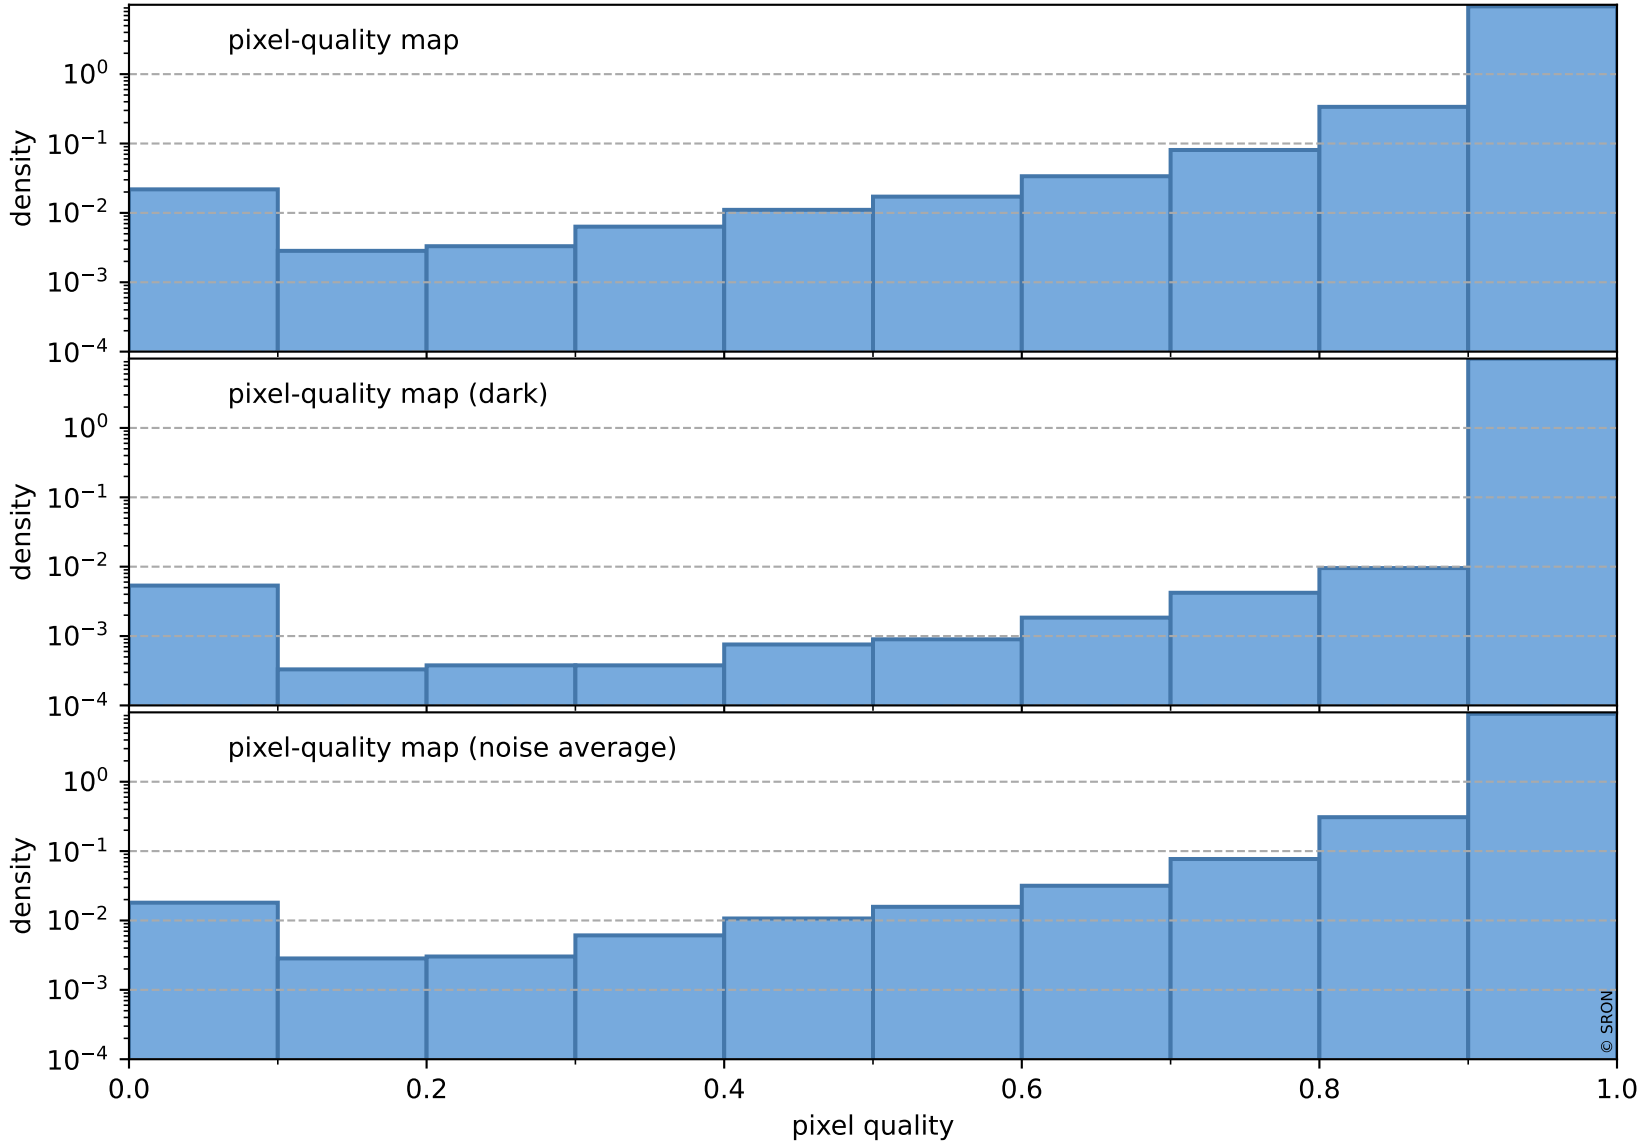

Tropomi SWIR pixel quality (official)

orbits : 19 in [18592, 18637]
coverage : 2021-05-15 / 2021-05-18
to good : 349
good to bad : 1592
to worst : 253
created : 2023-08-22T08:21:46

total quality compared with SWIR pixel-quality CKD

Tropomi SWIR pixel quality (official)

orbits : 19 in [18592, 18637]
coverage : 2021-05-15 / 2021-05-18
created : 2023-08-22T08:21:46

Histograms of pixel-quality

Tropomi SWIR pixel quality (official) ground-tracks of Sentinel-5P

orbits : 19 in [18592, 18637]
coverage : 2021-05-15 / 2021-05-18
created : 2023-08-22T08:21:46

Tropomi SWIR pixel quality (official)

orbits : [2827, 18637]
coverage : 2018-04-30 / 2021-05-18
created : 2023-08-22T08:21:47