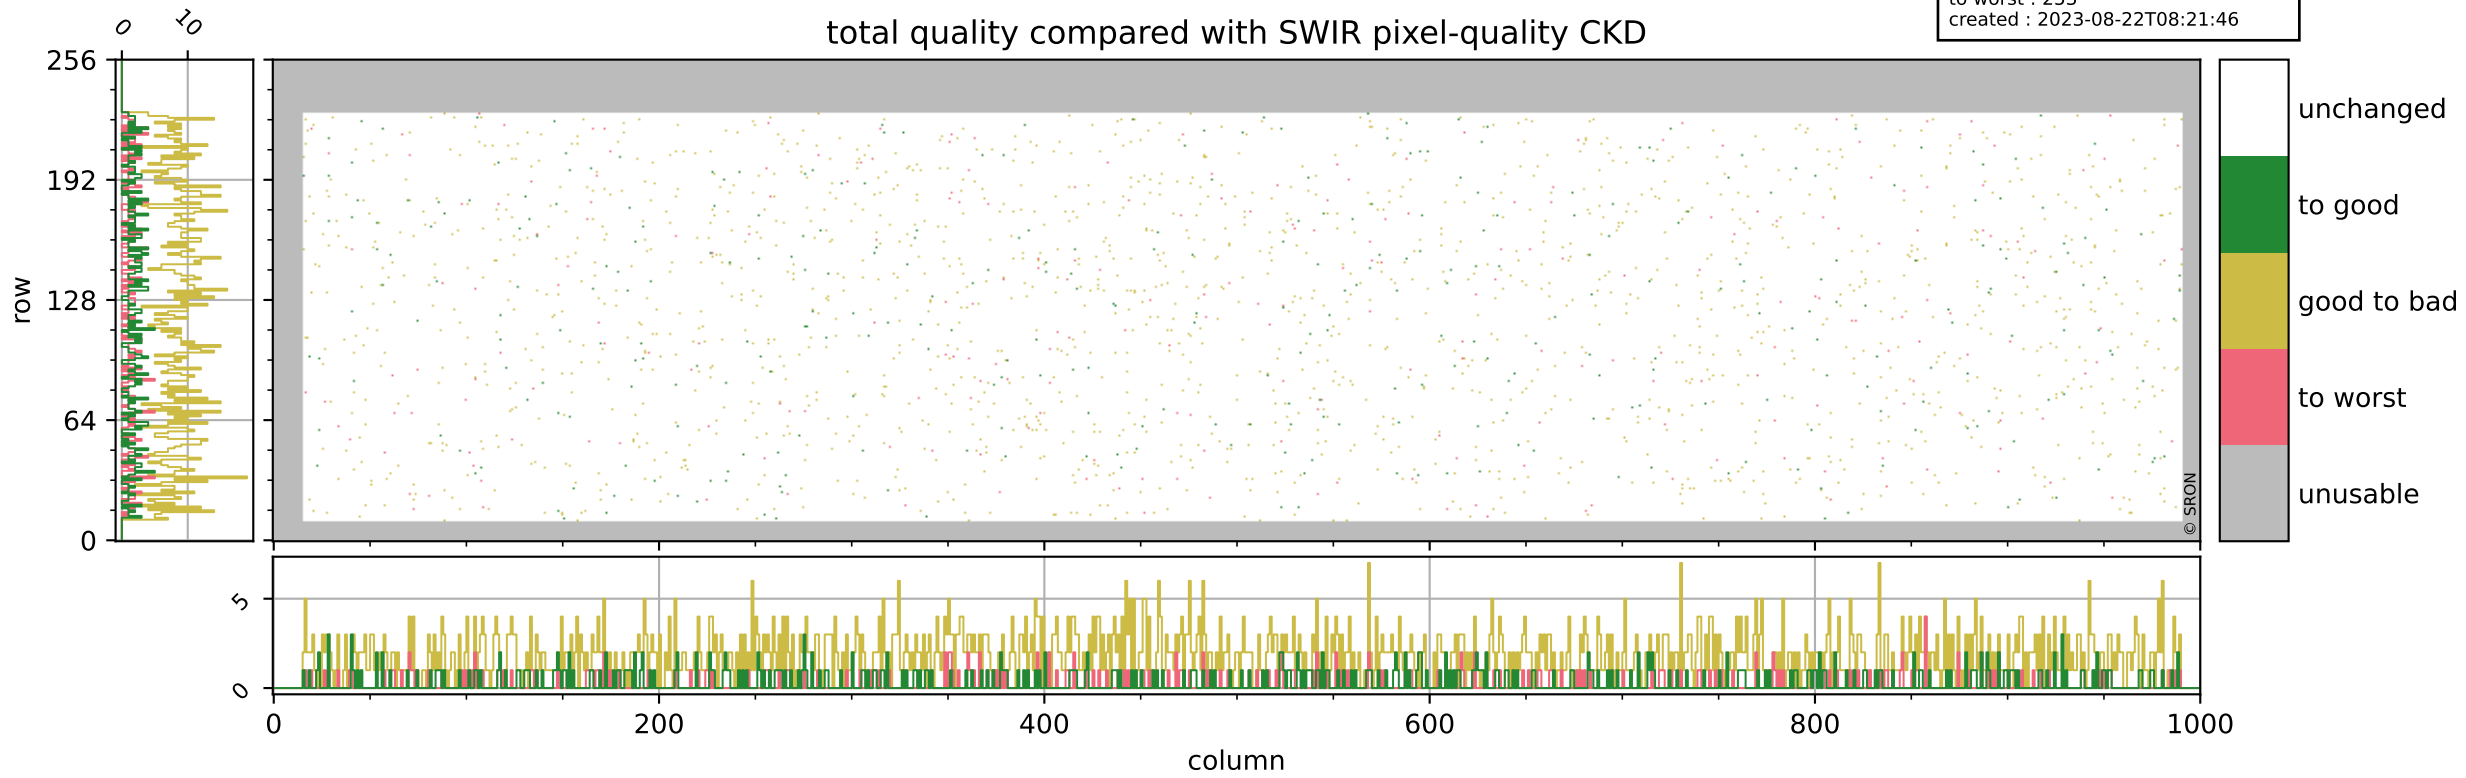

Tropomi SWIR pixel quality (official)

orbits : 19 in [18592, 18637]
coverage : 2021-05-15 / 2021-05-18
bad (quality < 0.8) : 3492
worst (quality < 0.1) : 382
created : 2023-08-22T08:21:45

pixel-quality map (noise average)

Tropomi SWIR pixel quality (official)

orbits : 19 in [18592, 18637]
coverage : 2021-05-15 / 2021-05-18
to good : 349
good to bad : 1592
to worst : 253
created : 2023-08-22T08:21:46

total quality compared with SWIR pixel-quality CKD

Tropomi SWIR pixel quality (official)

orbits : 19 in [18592, 18637]
coverage : 2021-05-15 / 2021-05-18
created : 2023-08-22T08:21:46

Histograms of pixel-quality

Tropomi SWIR pixel quality (official) ground-tracks of Sentinel-5P

orbits : 19 in [18592, 18637]
coverage : 2021-05-15 / 2021-05-18
created : 2023-08-22T08:21:46

Tropomi SWIR pixel quality (official)

orbits : [2827, 18637]
coverage : 2018-04-30 / 2021-05-18
created : 2023-08-22T08:21:47