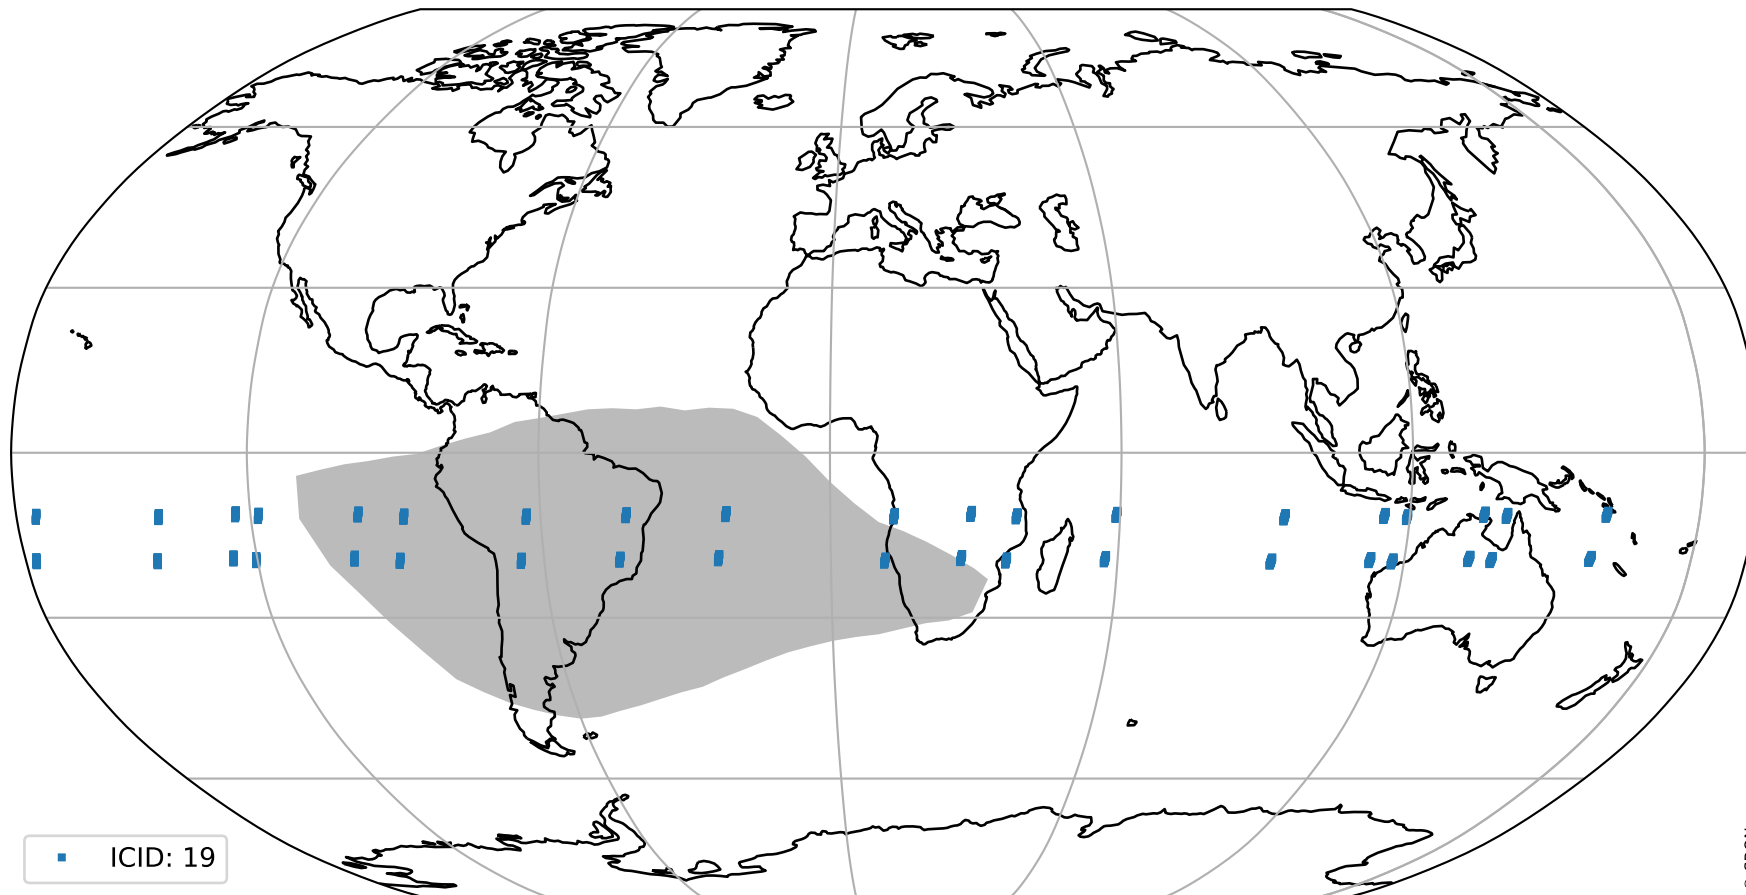

Tropomi SWIR pixel quality (official)

orbits : 19 in [18592, 18637]
coverage : 2021-05-15 / 2021-05-18
to good : 349
good to bad : 1592
to worst : 253
created : 2023-08-22T08:21:46

total quality compared with SWIR pixel-quality CKD

Tropomi SWIR pixel quality (official)

orbits : 19 in [18592, 18637]
coverage : 2021-05-15 / 2021-05-18
created : 2023-08-22T08:21:46

Histograms of pixel-quality

Tropomi SWIR pixel quality (official) ground-tracks of Sentinel-5P

orbits : 19 in [18592, 18637]
coverage : 2021-05-15 / 2021-05-18
created : 2023-08-22T08:21:46

Tropomi SWIR pixel quality (official)

orbits : [2827, 18637]
coverage : 2018-04-30 / 2021-05-18
created : 2023-08-22T08:21:47