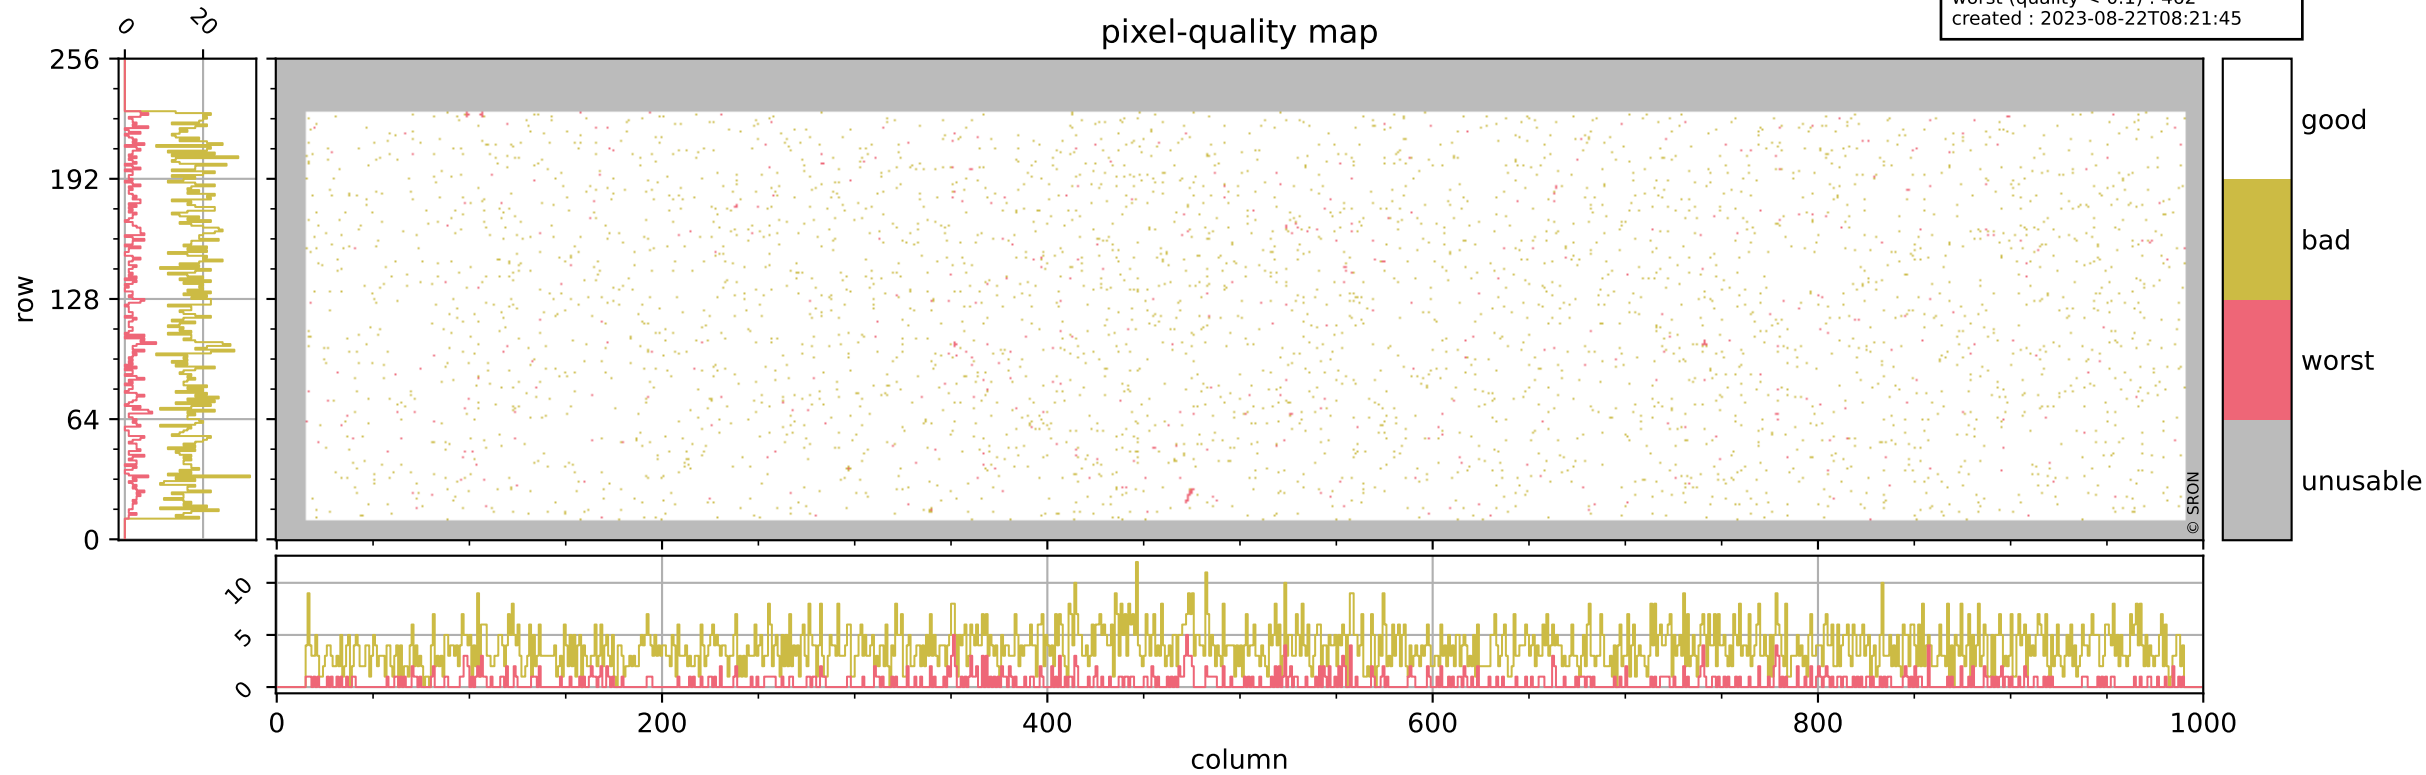

Tropomi SWIR pixel quality (official)

orbits : 19 in [18592, 18637]
coverage : 2021-05-15 / 2021-05-18
bad (quality < 0.8) : 3744
worst (quality < 0.1) : 462
created : 2023-08-22T08:21:45

pixel-quality map

Tropomi SWIR pixel quality (official)

orbits : 19 in [18592, 18637]
coverage : 2021-05-15 / 2021-05-18
bad (quality < 0.8) : 299
worst (quality < 0.1) : 113
created : 2023-08-22T08:21:45

pixel-quality map (dark)

Tropomi SWIR pixel quality (official)

orbits : 19 in [18592, 18637]
coverage : 2021-05-15 / 2021-05-18
bad (quality < 0.8) : 3492
worst (quality < 0.1) : 382
created : 2023-08-22T08:21:45

pixel-quality map (noise average)

Tropomi SWIR pixel quality (official)

orbits : 19 in [18592, 18637]
coverage : 2021-05-15 / 2021-05-18
created : 2023-08-22T08:21:46

Histograms of pixel-quality

Tropomi SWIR pixel quality (official) ground-tracks of Sentinel-5P