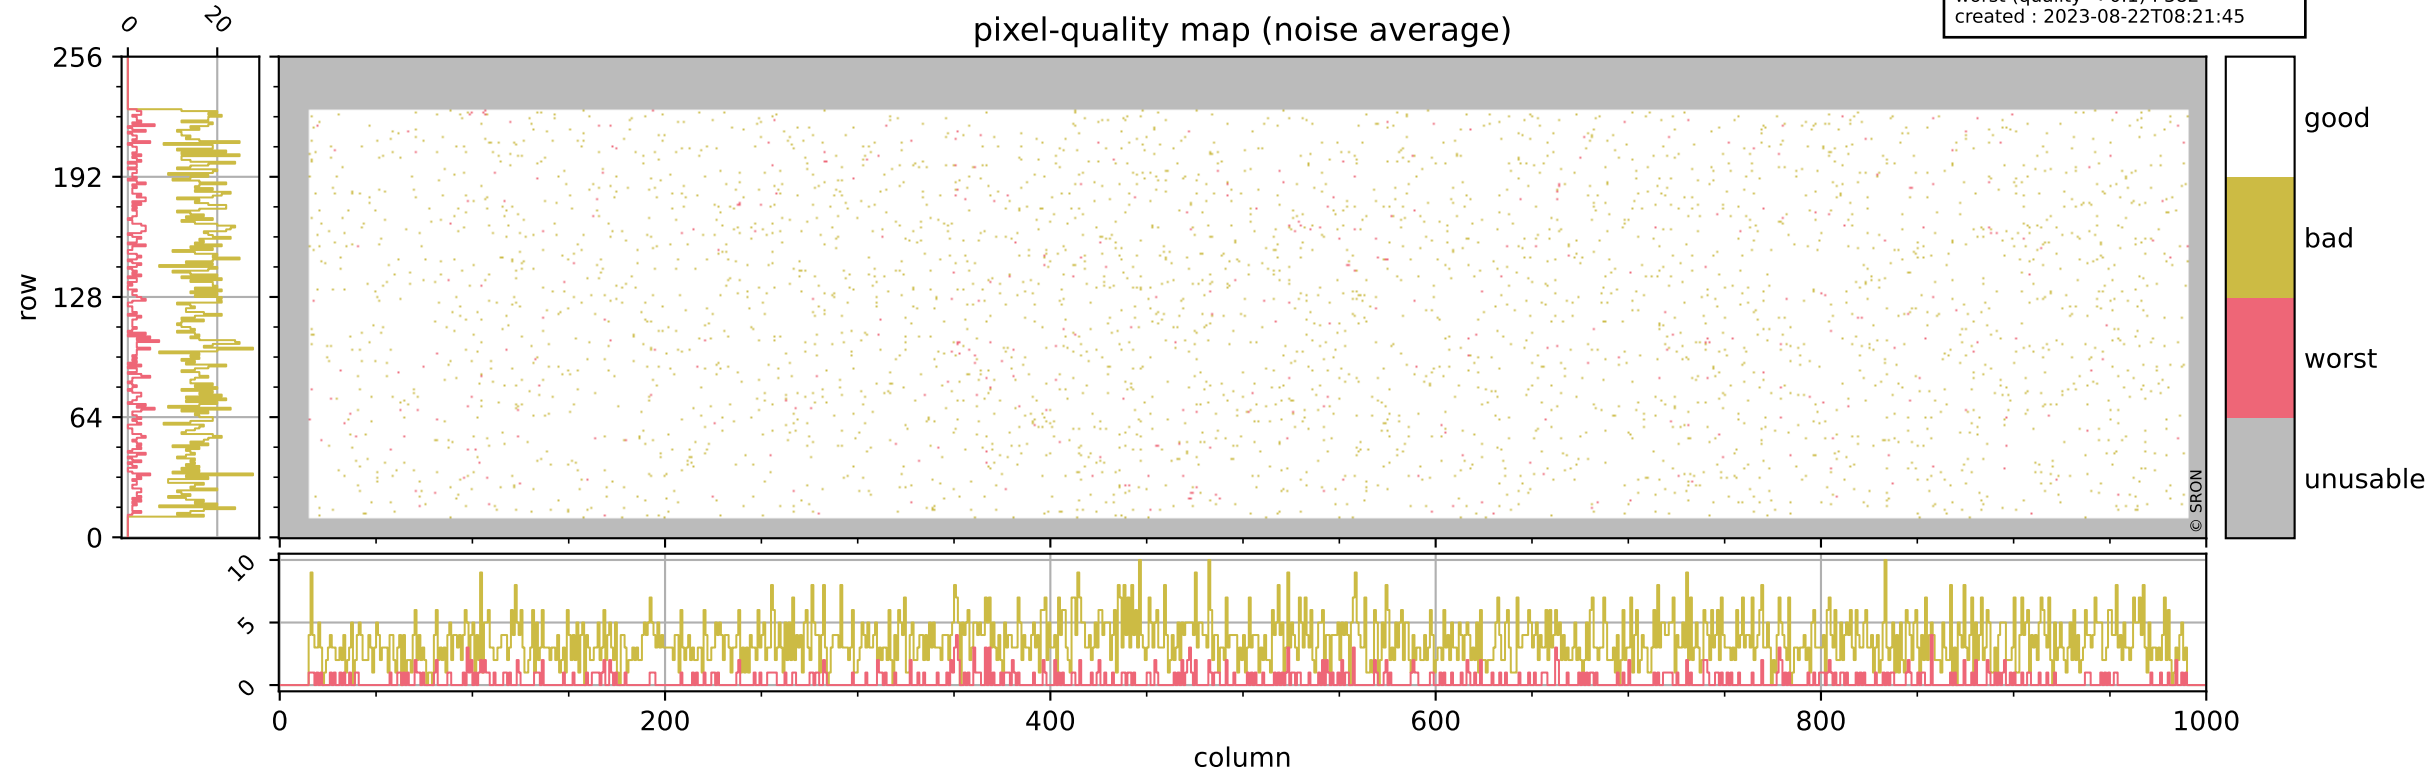

Tropomi SWIR pixel quality (official)

orbits : 19 in [18592, 18637]
coverage : 2021-05-15 / 2021-05-18
bad (quality < 0.8) : 299
worst (quality < 0.1) : 113
created : 2023-08-22T08:21:45

pixel-quality map (dark)

Tropomi SWIR pixel quality (official)

orbits : 19 in [18592, 18637]
coverage : 2021-05-15 / 2021-05-18
bad (quality < 0.8) : 3492
worst (quality < 0.1) : 382
created : 2023-08-22T08:21:45

pixel-quality map (noise average)

Tropomi SWIR pixel quality (official)

orbits : 19 in [18592, 18637]
coverage : 2021-05-15 / 2021-05-18
to good : 349
good to bad : 1592
to worst : 253
created : 2023-08-22T08:21:46

total quality compared with SWIR pixel-quality CKD

Tropomi SWIR pixel quality (official)

orbits : 19 in [18592, 18637]
coverage : 2021-05-15 / 2021-05-18
created : 2023-08-22T08:21:46

Histograms of pixel-quality

Tropomi SWIR pixel quality (official) ground-tracks of Sentinel-5P