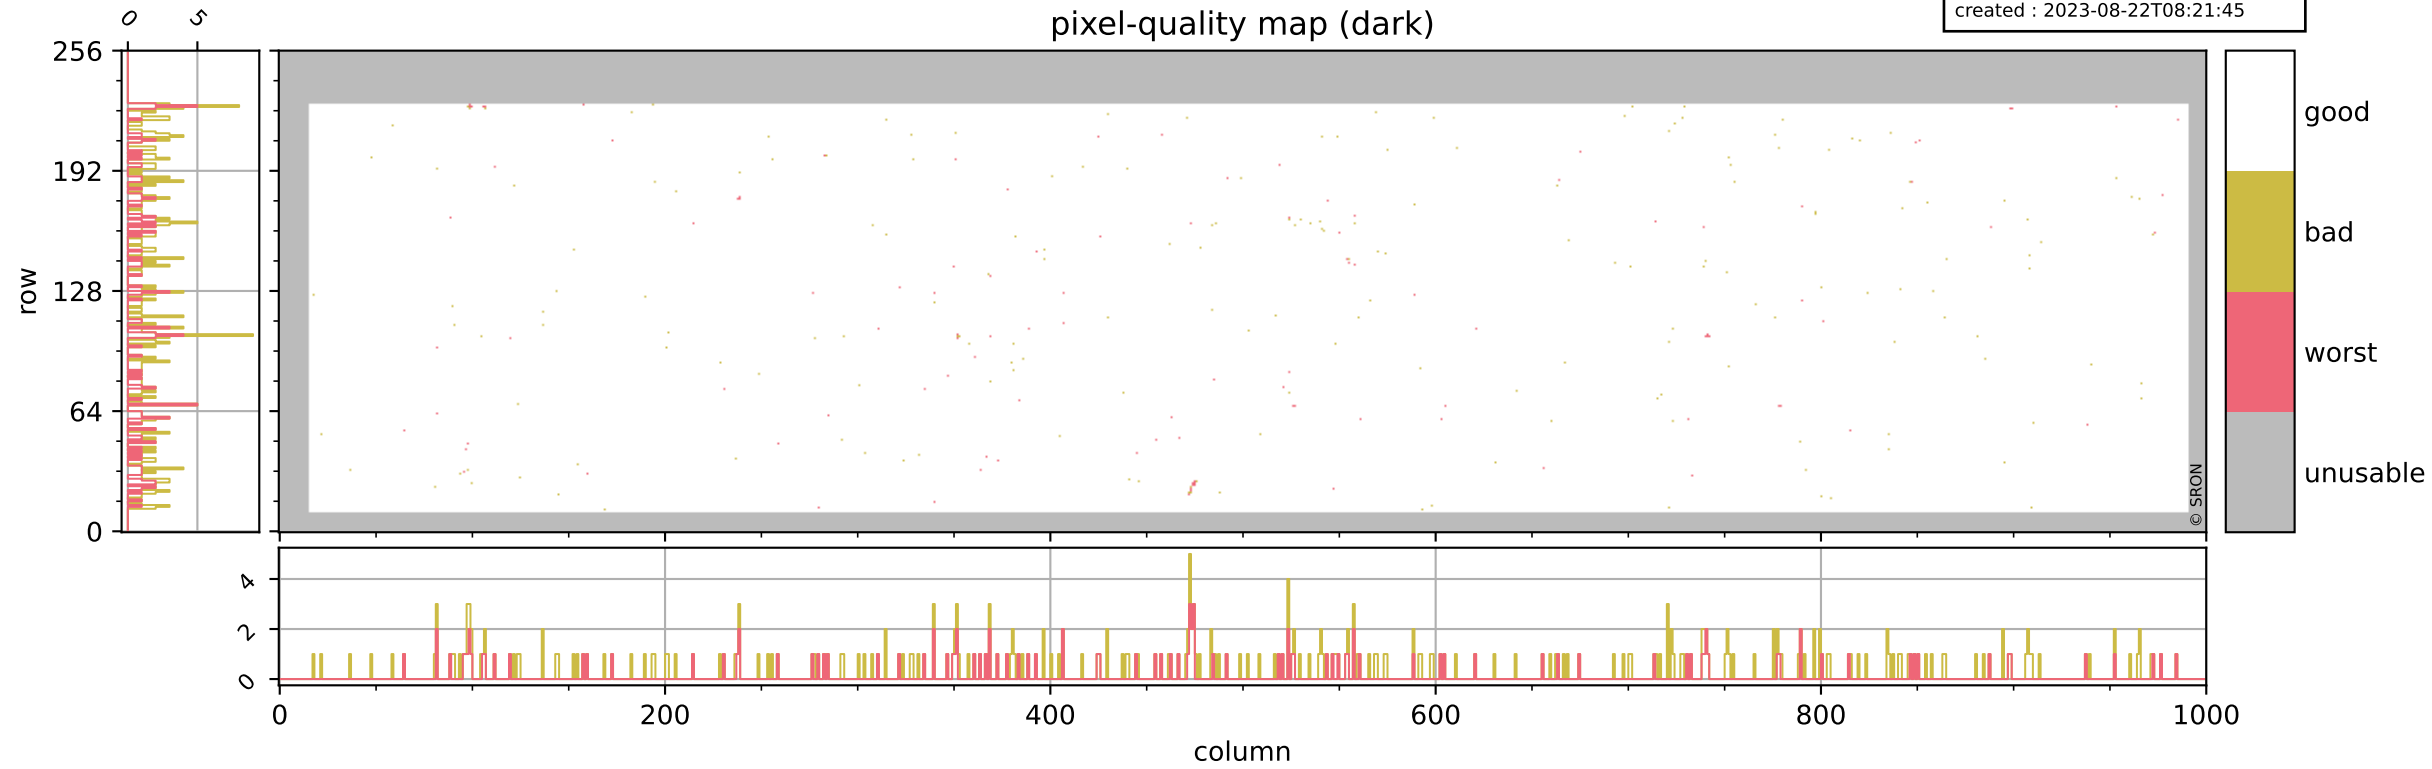

Tropomi SWIR pixel quality (official)

orbits : 19 in [18592, 18637]
coverage : 2021-05-15 / 2021-05-18
bad (quality < 0.8) : 3744
worst (quality < 0.1) : 462
created : 2023-08-22T08:21:45

pixel-quality map

Tropomi SWIR pixel quality (official)

orbits : 19 in [18592, 18637]
coverage : 2021-05-15 / 2021-05-18
bad (quality < 0.8) : 299
worst (quality < 0.1) : 113
created : 2023-08-22T08:21:45

pixel-quality map (dark)

Tropomi SWIR pixel quality (official)

orbits : 19 in [18592, 18637]
coverage : 2021-05-15 / 2021-05-18
bad (quality < 0.8) : 3492
worst (quality < 0.1) : 382
created : 2023-08-22T08:21:45

pixel-quality map (noise average)

Tropomi SWIR pixel quality (official)

orbits : 19 in [18592, 18637]
coverage : 2021-05-15 / 2021-05-18
created : 2023-08-22T08:21:46

Histograms of pixel-quality

Tropomi SWIR pixel quality (official) ground-tracks of Sentinel-5P