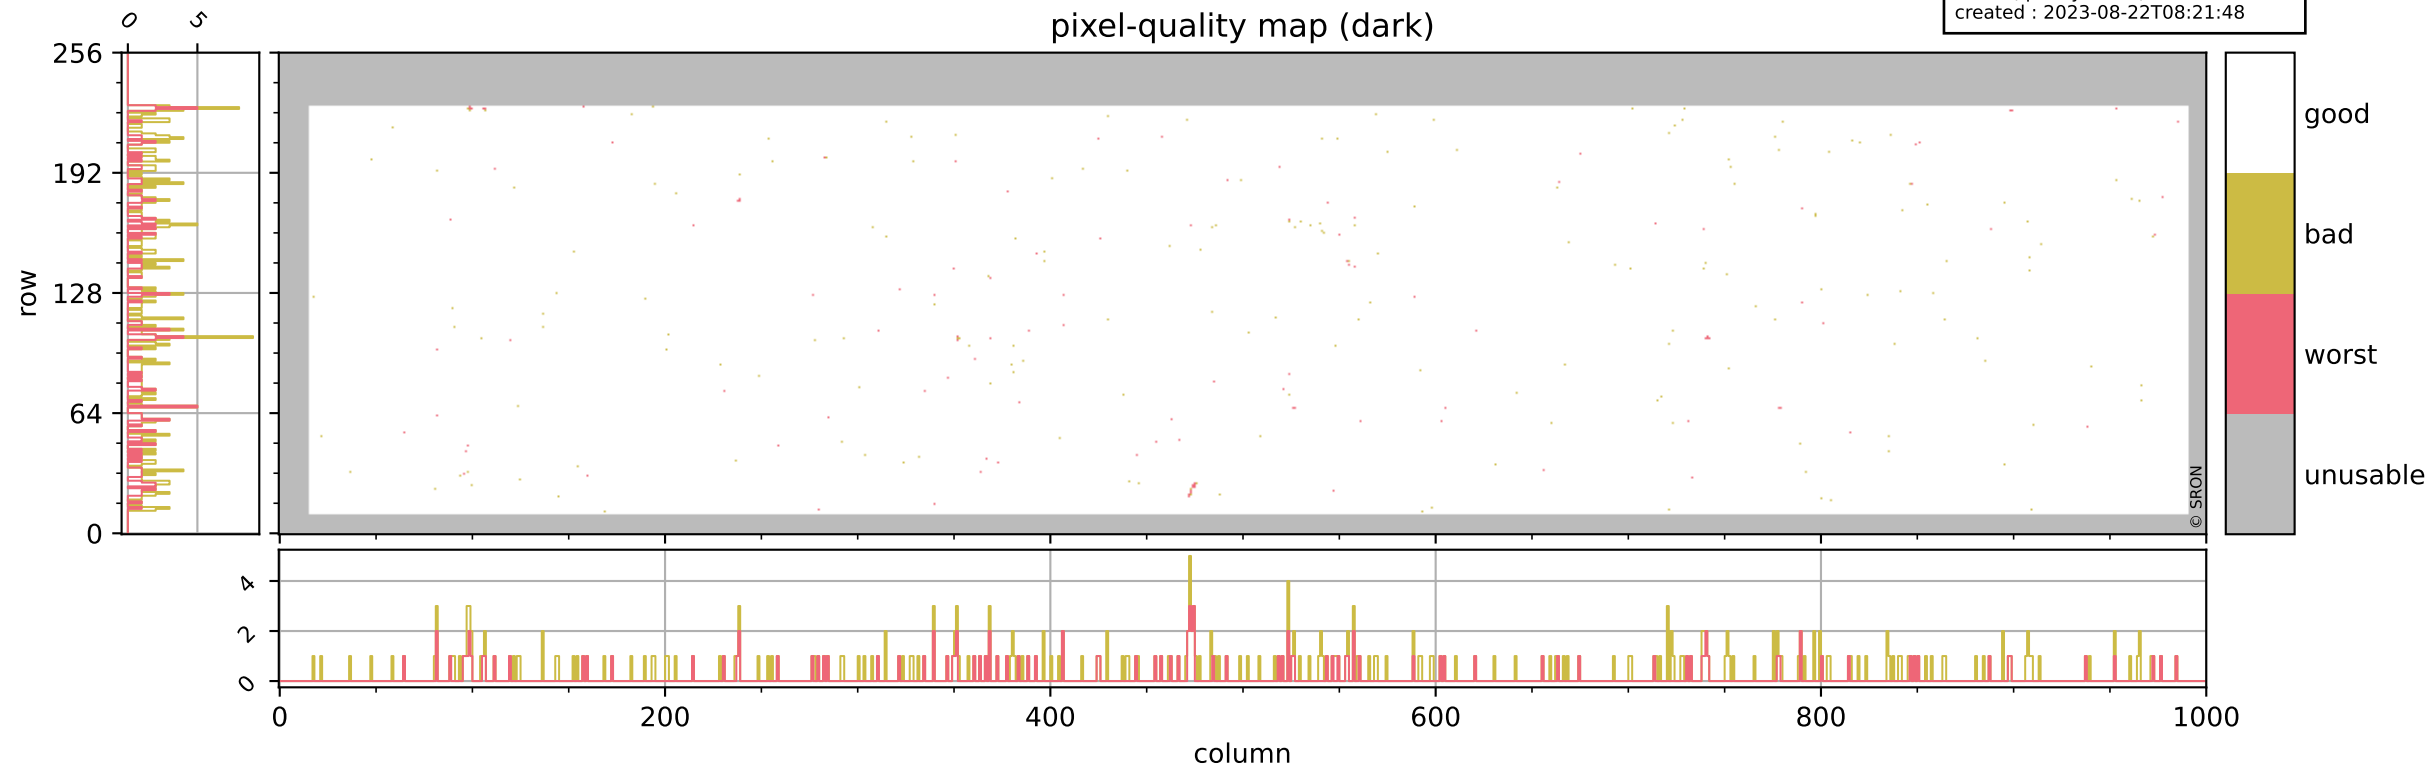

Tropomi SWIR pixel quality (official)

orbits : 18 in [18607, 18652]
coverage : 2021-05-17 / 2021-05-20
bad (quality < 0.8) : 3736
worst (quality < 0.1) : 465
created : 2023-08-22T08:21:47

pixel-quality map

Tropomi SWIR pixel quality (official)

orbits : 18 in [18607, 18652]
coverage : 2021-05-17 / 2021-05-20
bad (quality < 0.8) : 297
worst (quality < 0.1) : 114
created : 2023-08-22T08:21:48

Tropomi SWIR pixel quality (official)

orbits : 18 in [18607, 18652]
coverage : 2021-05-17 / 2021-05-20
bad (quality < 0.8) : 3482
worst (quality < 0.1) : 385
created : 2023-08-22T08:21:48

Tropomi SWIR pixel quality (official)

orbits : 18 in [18607, 18652]
coverage : 2021-05-17 / 2021-05-20
to good : 350
good to bad : 1579
to worst : 258
created : 2023-08-22T08:21:48

Tropomi SWIR pixel quality (official) ground-tracks of Sentinel-5P

orbits : 18 in [18607, 18652]
coverage : 2021-05-17 / 2021-05-20
created : 2023-08-22T08:21:49

Tropomi SWIR pixel quality (official)

orbits : [2827, 18652]
coverage : 2018-04-30 / 2021-05-20
created : 2023-08-22T08:21:49