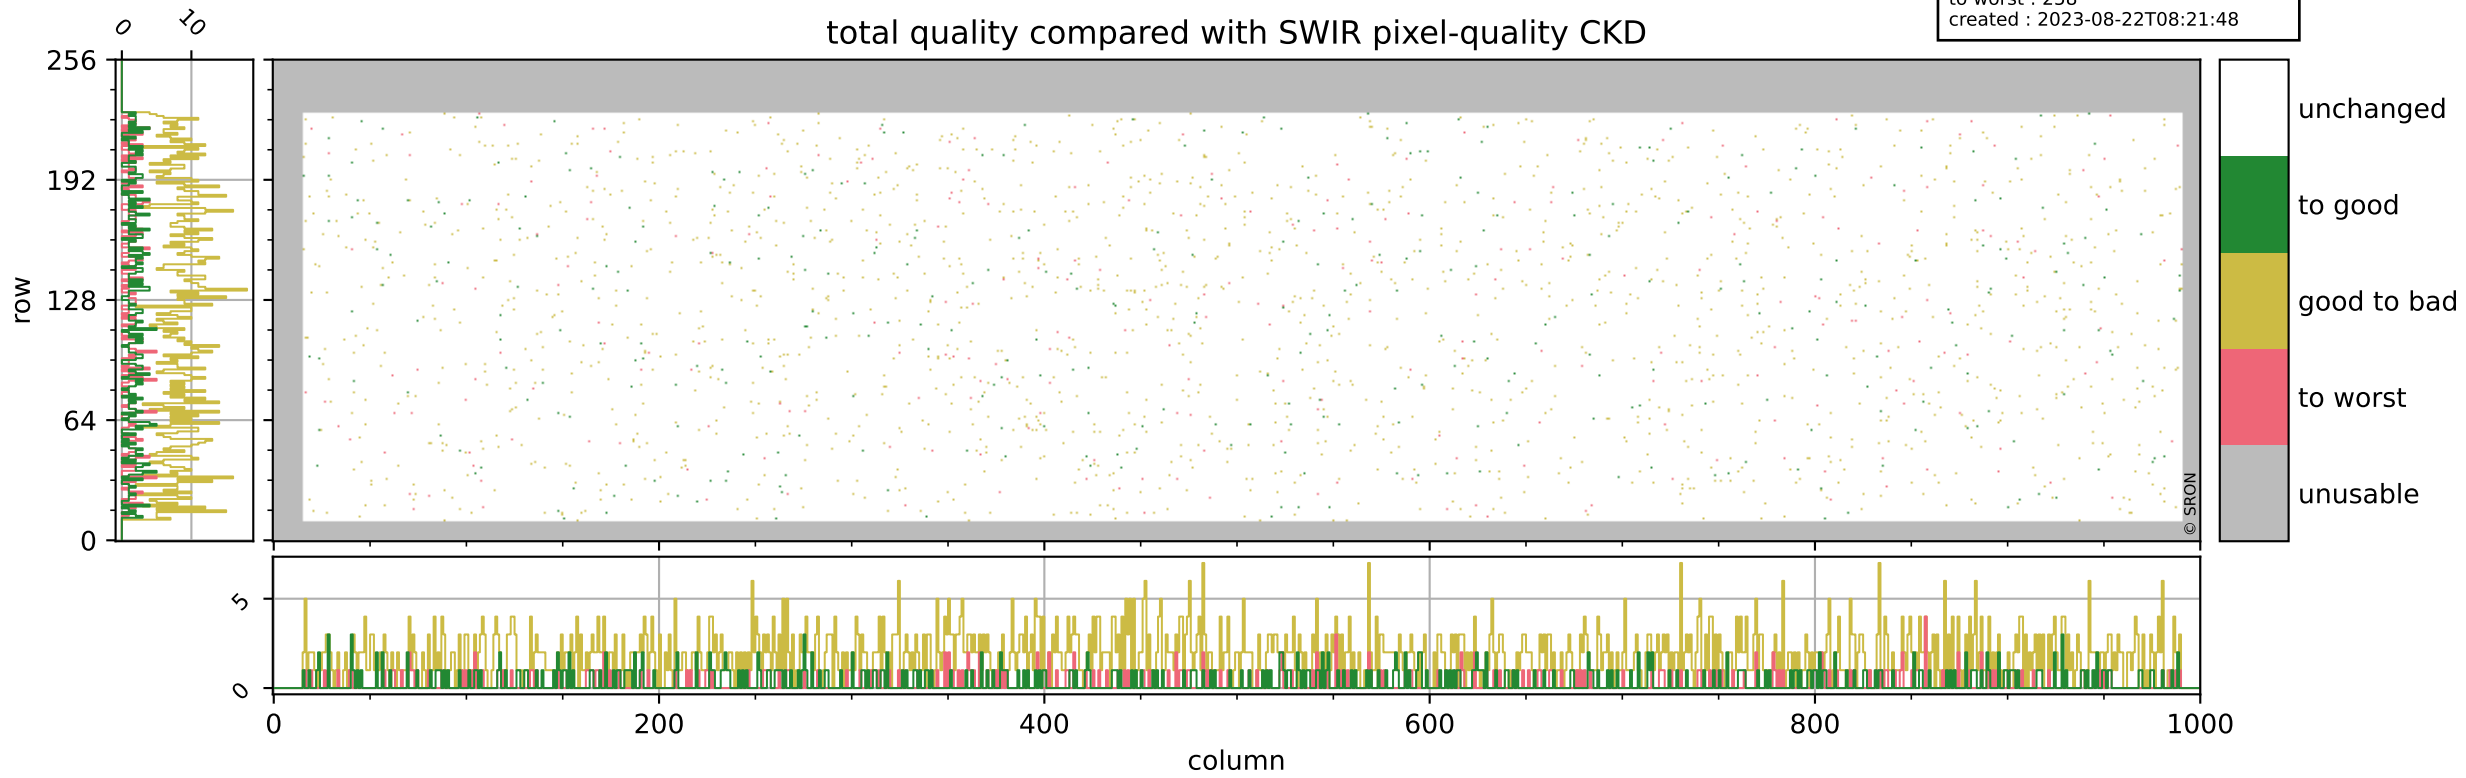

Tropomi SWIR pixel quality (official)

orbits : 18 in [18607, 18652]
coverage : 2021-05-17 / 2021-05-20
bad (quality < 0.8) : 297
worst (quality < 0.1) : 114
created : 2023-08-22T08:21:48

Tropomi SWIR pixel quality (official)

orbits : 18 in [18607, 18652]
coverage : 2021-05-17 / 2021-05-20
bad (quality < 0.8) : 3482
worst (quality < 0.1) : 385
created : 2023-08-22T08:21:48

Tropomi SWIR pixel quality (official)

orbits : 18 in [18607, 18652]
coverage : 2021-05-17 / 2021-05-20
to good : 350
good to bad : 1579
to worst : 258
created : 2023-08-22T08:21:48

total quality compared with SWIR pixel-quality CKD

Tropomi SWIR pixel quality (official)

orbits : 18 in [18607, 18652]
coverage : 2021-05-17 / 2021-05-20
created : 2023-08-22T08:21:48

Histograms of pixel-quality

Tropomi SWIR pixel quality (official) ground-tracks of Sentinel-5P

orbits : 18 in [18607, 18652]
coverage : 2021-05-17 / 2021-05-20
created : 2023-08-22T08:21:49

Tropomi SWIR pixel quality (official)

orbits : [2827, 18652]
coverage : 2018-04-30 / 2021-05-20
created : 2023-08-22T08:21:49