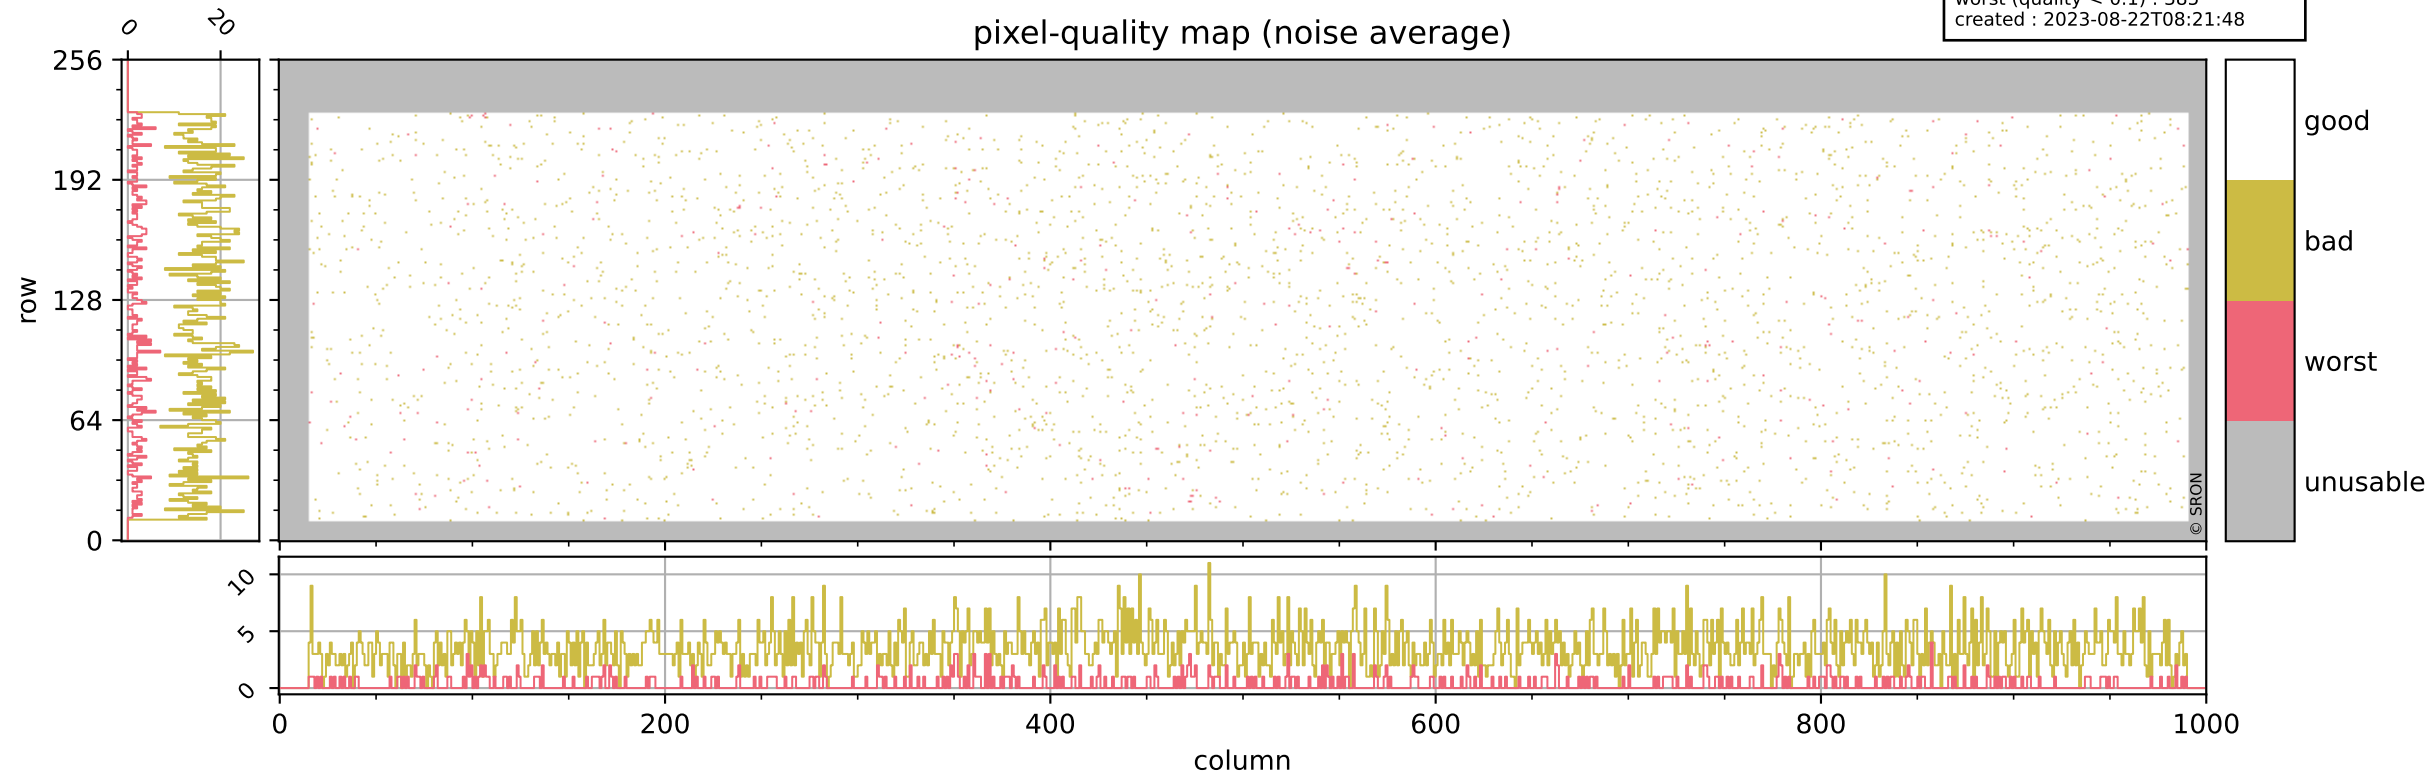

Tropomi SWIR pixel quality (official)

orbits : 18 in [18607, 18652]
coverage : 2021-05-17 / 2021-05-20
bad (quality < 0.8) : 3736
worst (quality < 0.1) : 465
created : 2023-08-22T08:21:47

pixel-quality map

Tropomi SWIR pixel quality (official)

orbits : 18 in [18607, 18652]
coverage : 2021-05-17 / 2021-05-20
bad (quality < 0.8) : 297
worst (quality < 0.1) : 114
created : 2023-08-22T08:21:48

Tropomi SWIR pixel quality (official)

orbits : 18 in [18607, 18652]
coverage : 2021-05-17 / 2021-05-20
bad (quality < 0.8) : 3482
worst (quality < 0.1) : 385
created : 2023-08-22T08:21:48

Tropomi SWIR pixel quality (official)

orbits : 18 in [18607, 18652]
coverage : 2021-05-17 / 2021-05-20
to good : 350
good to bad : 1579
to worst : 258
created : 2023-08-22T08:21:48

Tropomi SWIR pixel quality (official) ground-tracks of Sentinel-5P

orbits : 18 in [18607, 18652]
coverage : 2021-05-17 / 2021-05-20
created : 2023-08-22T08:21:49

Tropomi SWIR pixel quality (official)

orbits : [2827, 18652]
coverage : 2018-04-30 / 2021-05-20
created : 2023-08-22T08:21:49