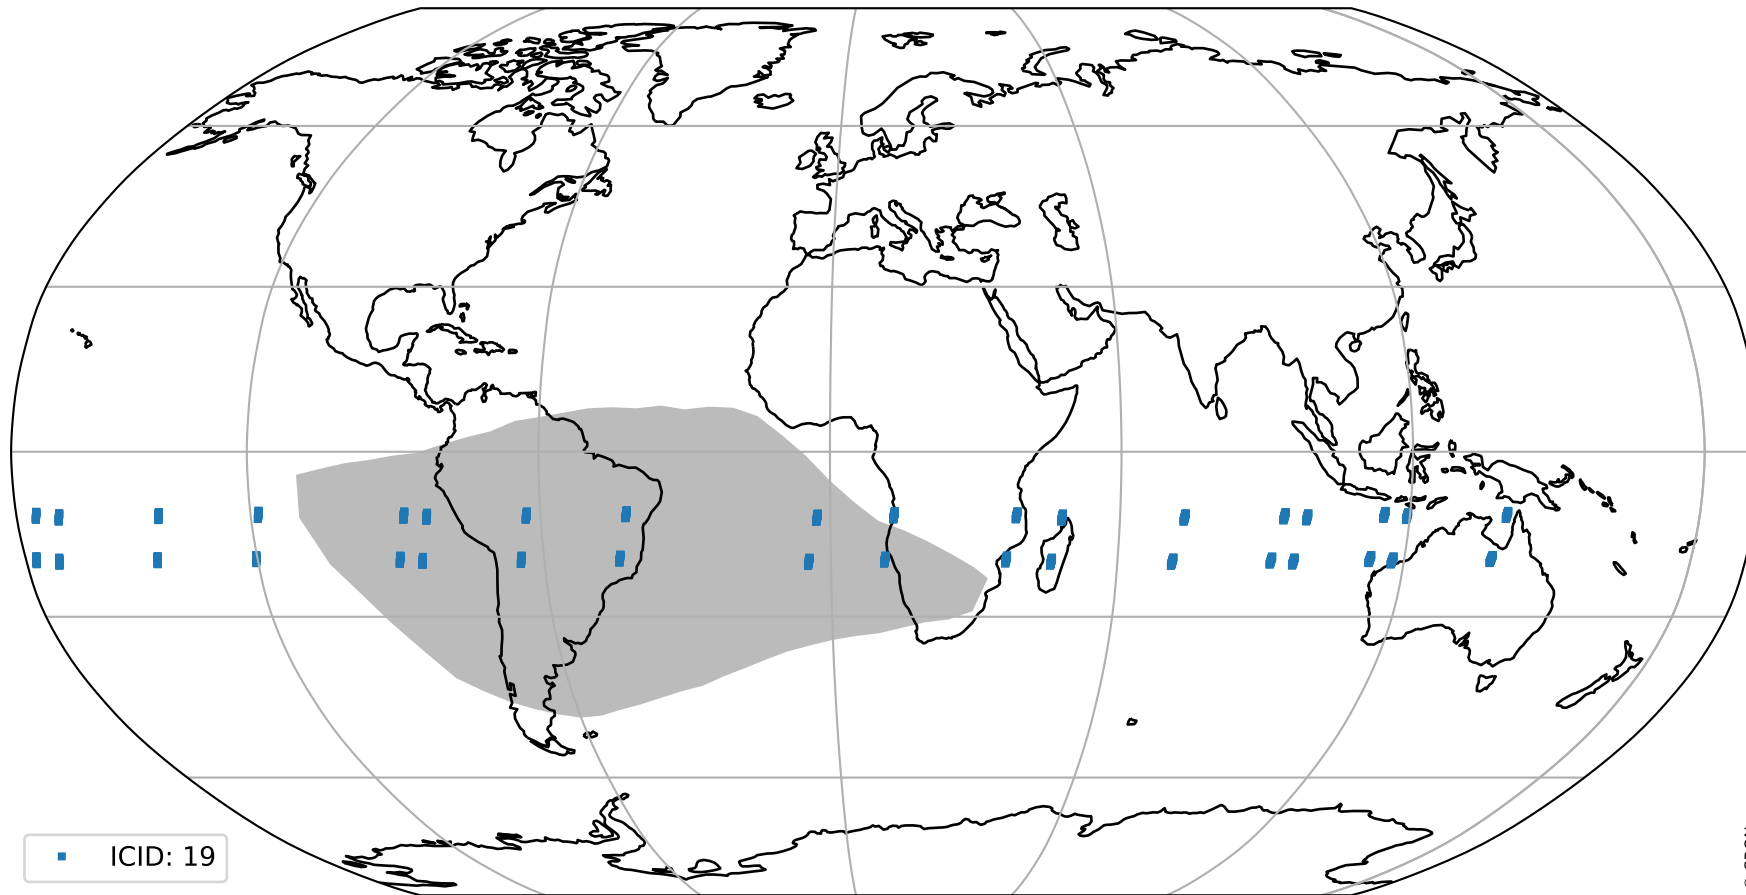

orbits : 18 in [18607, 18652]
coverage : 2021-05-17 / 2021-05-20
bad (quality < 0.8) : 3482
worst (quality < 0.1) : 385
created : 2023-08-22T08:21:48

Tropomi SWIR pixel quality (official)

orbits : 18 in [18607, 18652]
coverage : 2021-05-17 / 2021-05-20
to good : 350
good to bad : 1579
to worst : 258
created : 2023-08-22T08:21:48

total quality compared with SWIR pixel-quality CKD

Tropomi SWIR pixel quality (official)

orbits : 18 in [18607, 18652]
coverage : 2021-05-17 / 2021-05-20
created : 2023-08-22T08:21:48

Histograms of pixel-quality

Tropomi SWIR pixel quality (official) ground-tracks of Sentinel-5P

orbits : 18 in [18607, 18652]
coverage : 2021-05-17 / 2021-05-20
created : 2023-08-22T08:21:49

Tropomi SWIR pixel quality (official)

orbits : [2827, 18652]
coverage : 2018-04-30 / 2021-05-20
created : 2023-08-22T08:21:49