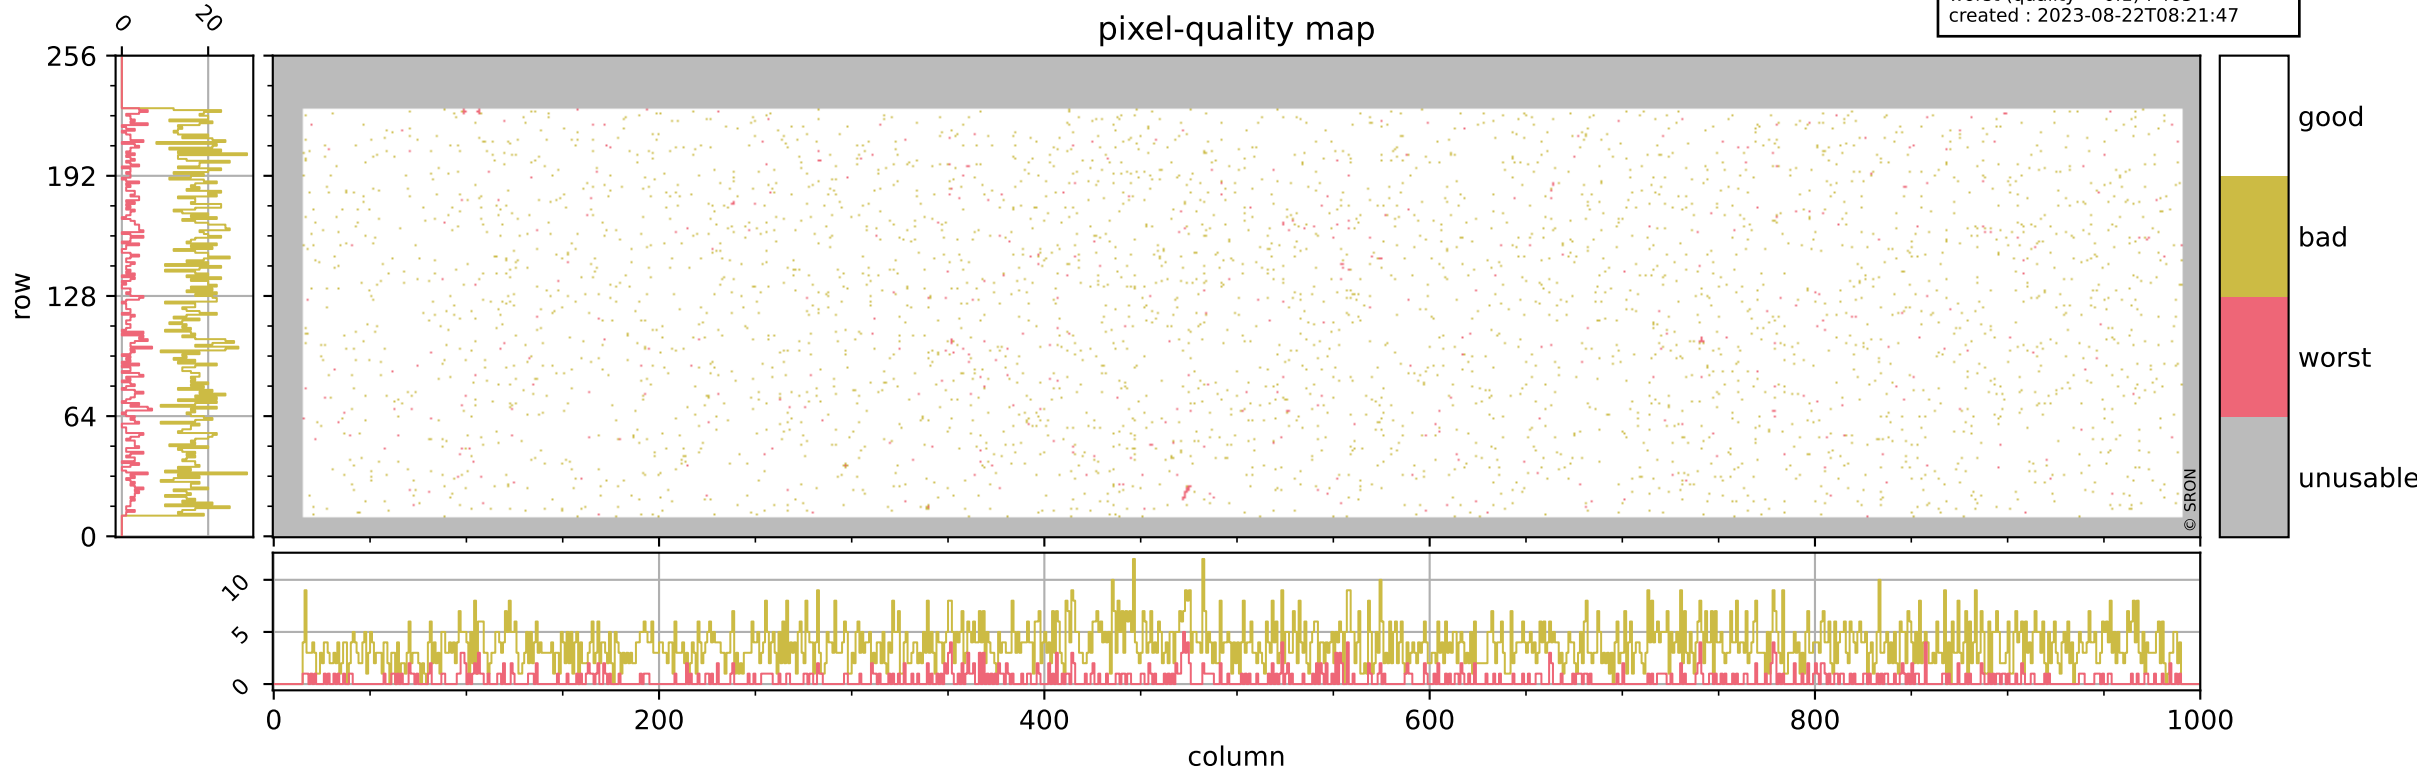

Tropomi SWIR pixel quality (official)

orbits : 18 in [18607, 18652]
coverage : 2021-05-17 / 2021-05-20
bad (quality < 0.8) : 3736
worst (quality < 0.1) : 465
created : 2023-08-22T08:21:47

pixel-quality map

Tropomi SWIR pixel quality (official)

orbits : 18 in [18607, 18652]
coverage : 2021-05-17 / 2021-05-20
bad (quality < 0.8) : 297
worst (quality < 0.1) : 114
created : 2023-08-22T08:21:48

Tropomi SWIR pixel quality (official)

orbits : 18 in [18607, 18652]
coverage : 2021-05-17 / 2021-05-20
bad (quality < 0.8) : 3482
worst (quality < 0.1) : 385
created : 2023-08-22T08:21:48

Tropomi SWIR pixel quality (official)

orbits : 18 in [18607, 18652]
coverage : 2021-05-17 / 2021-05-20
to good : 350
good to bad : 1579
to worst : 258
created : 2023-08-22T08:21:48

Tropomi SWIR pixel quality (official) ground-tracks of Sentinel-5P

orbits : 18 in [18607, 18652]
coverage : 2021-05-17 / 2021-05-20
created : 2023-08-22T08:21:49

Tropomi SWIR pixel quality (official)

orbits : [2827, 18652]
coverage : 2018-04-30 / 2021-05-20
created : 2023-08-22T08:21:49