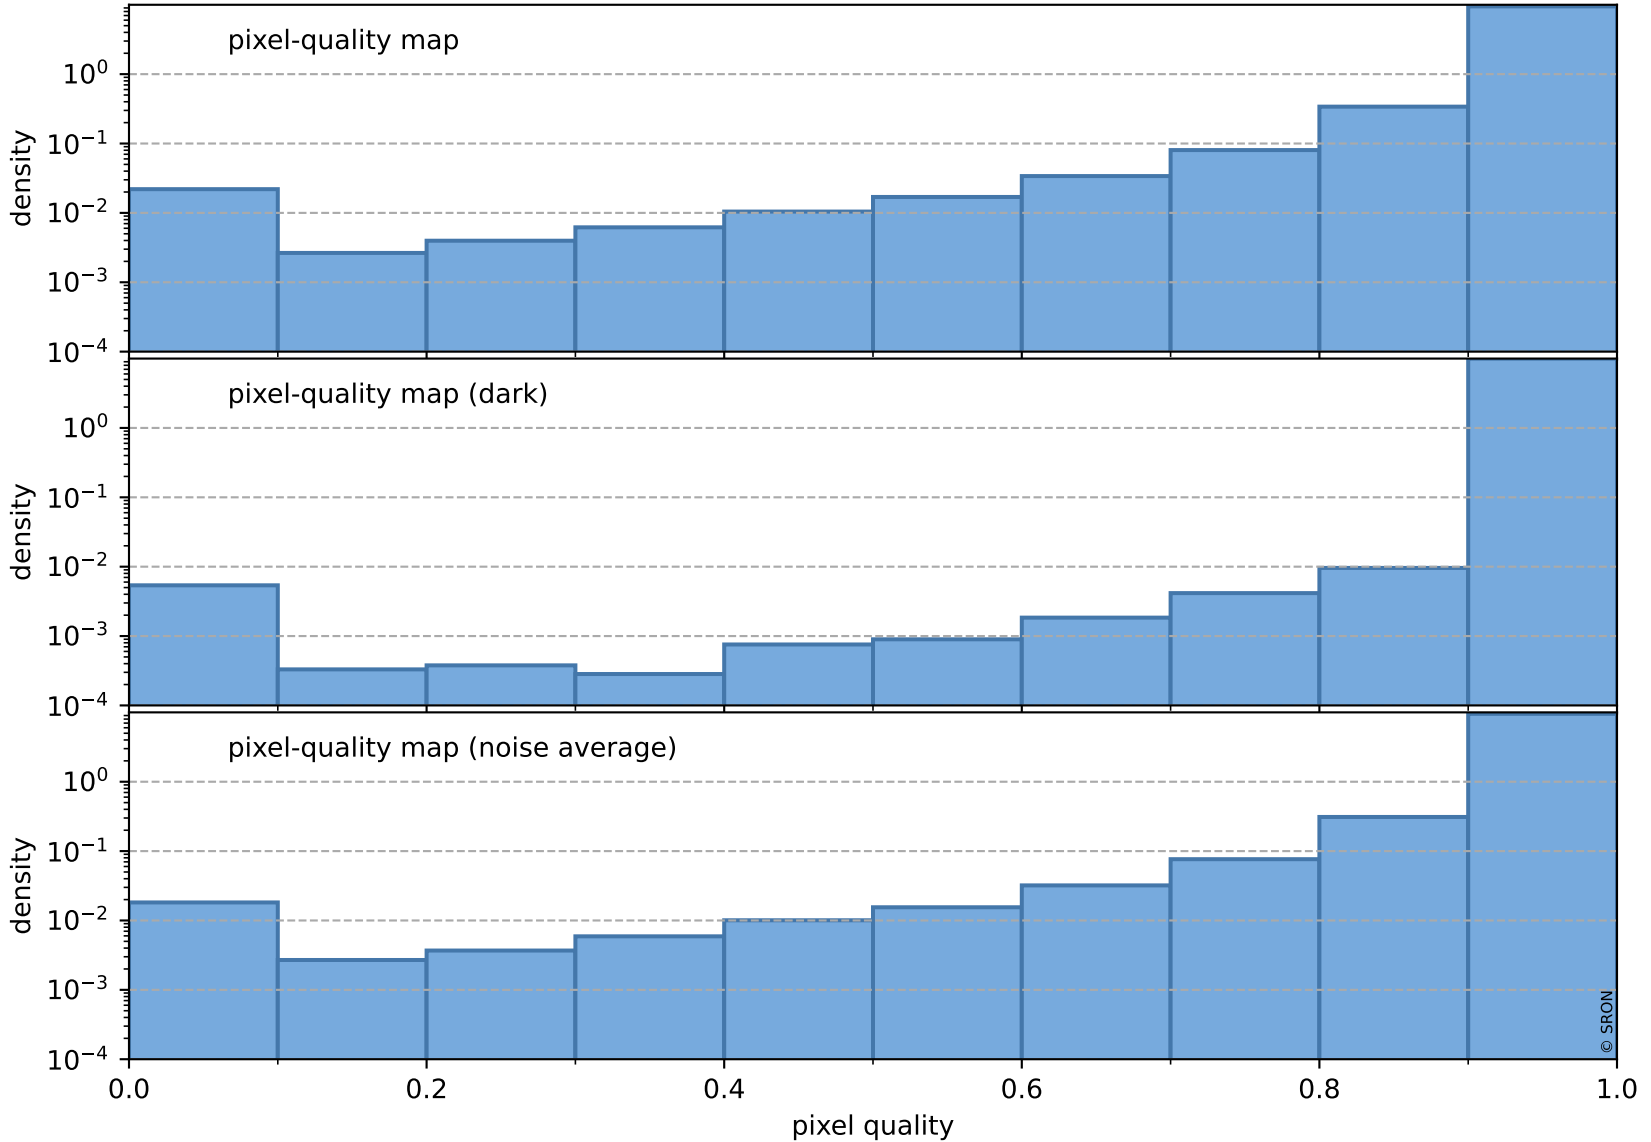

orbits : 18 in [18607, 18652]
coverage : 2021-05-17 / 2021-05-20
bad (quality < 0.8) : 3482
worst (quality < 0.1) : 385
created : 2023-08-22T08:21:48

Tropomi SWIR pixel quality (official)

orbits : 18 in [18607, 18652]
coverage : 2021-05-17 / 2021-05-20
to good : 350
good to bad : 1579
to worst : 258
created : 2023-08-22T08:21:48

total quality compared with SWIR pixel-quality CKD

Tropomi SWIR pixel quality (official)

orbits : 18 in [18607, 18652]
coverage : 2021-05-17 / 2021-05-20
created : 2023-08-22T08:21:48

Histograms of pixel-quality

Tropomi SWIR pixel quality (official) ground-tracks of Sentinel-5P

orbits : 18 in [18607, 18652]
coverage : 2021-05-17 / 2021-05-20
created : 2023-08-22T08:21:49

Tropomi SWIR pixel quality (official)

orbits : [2827, 18652]
coverage : 2018-04-30 / 2021-05-20
created : 2023-08-22T08:21:49