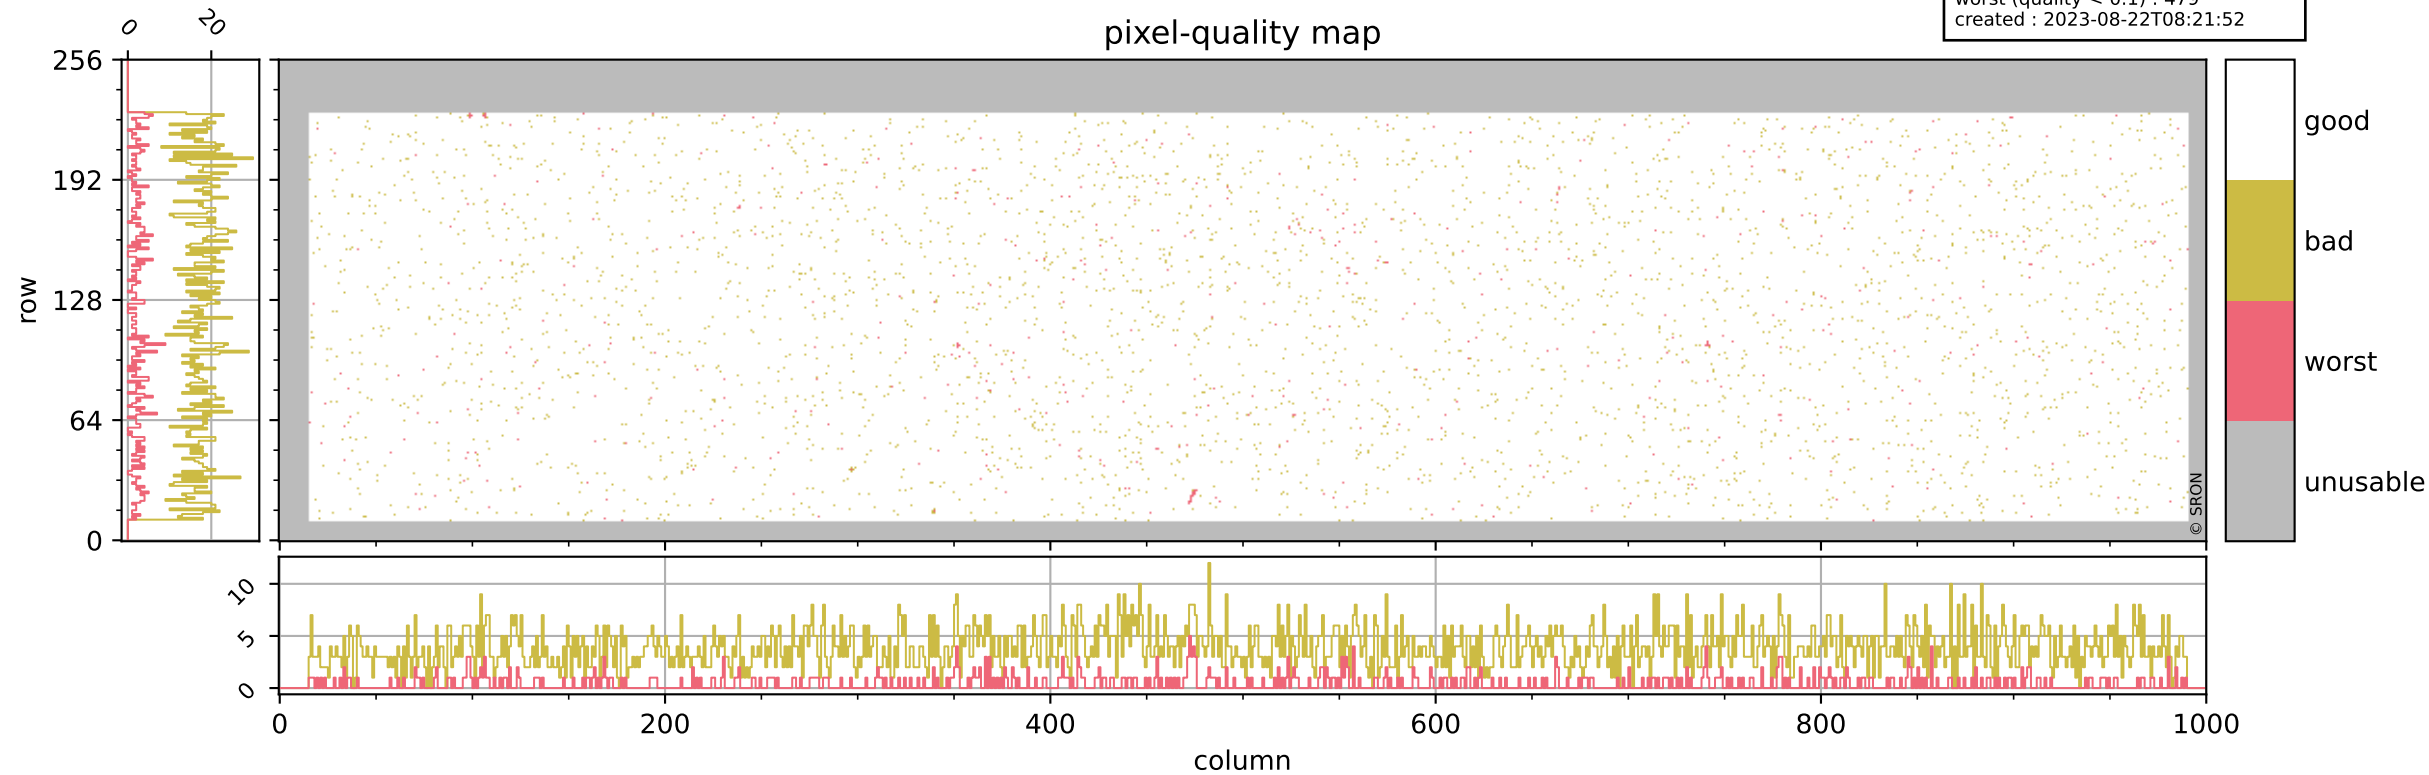

Tropomi SWIR pixel quality (official)

orbits : 19 in [18637, 18682]
coverage : 2021-05-19 / 2021-05-22
bad (quality < 0.8) : 3813
worst (quality < 0.1) : 479
created : 2023-08-22T08:21:52

pixel-quality map

Tropomi SWIR pixel quality (official)

orbits : 19 in [18637, 18682]
coverage : 2021-05-19 / 2021-05-22
bad (quality < 0.8) : 297
worst (quality < 0.1) : 115
created : 2023-08-22T08:21:52

pixel-quality map (dark)

Tropomi SWIR pixel quality (official)

orbits : 19 in [18637, 18682]
coverage : 2021-05-19 / 2021-05-22
bad (quality < 0.8) : 3562
worst (quality < 0.1) : 402
created : 2023-08-22T08:21:53

pixel-quality map (noise average)

Tropomi SWIR pixel quality (official)

orbits : 19 in [18637, 18682]
coverage : 2021-05-19 / 2021-05-22
created : 2023-08-22T08:21:53

Histograms of pixel-quality

Tropomi SWIR pixel quality (official) ground-tracks of Sentinel-5P