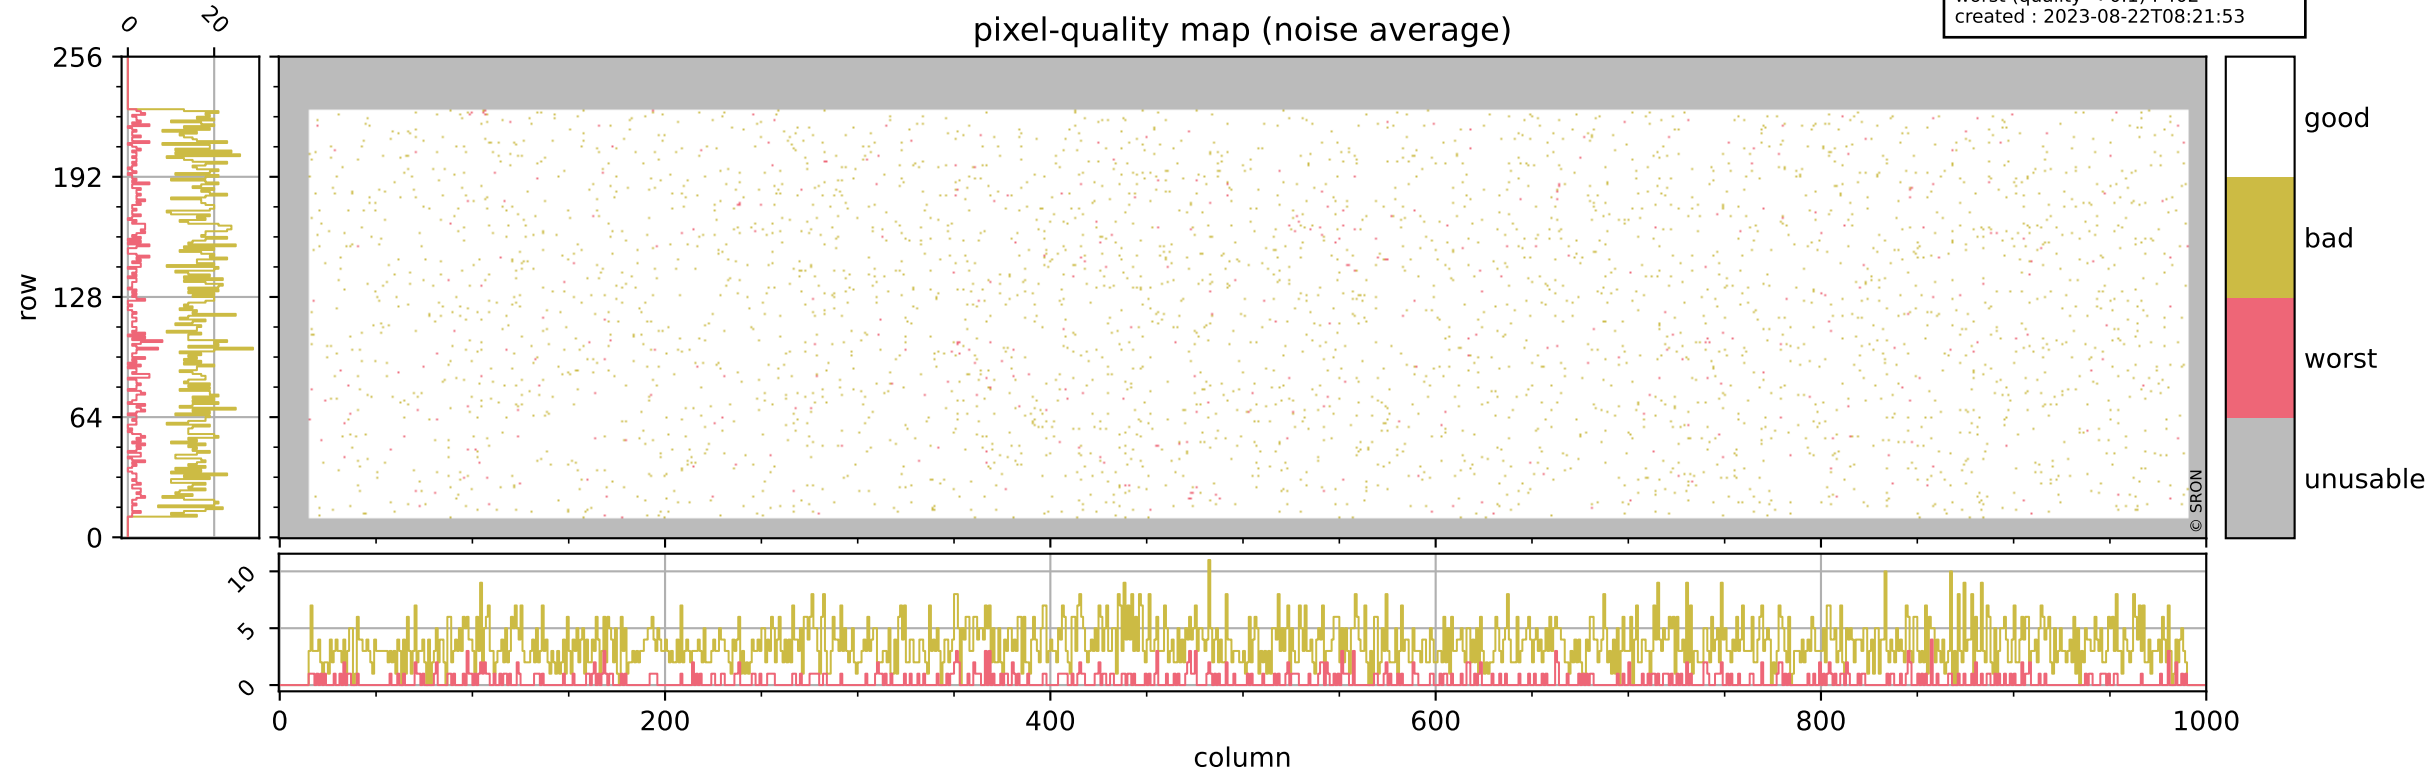

Tropomi SWIR pixel quality (official)

orbits : 19 in [18637, 18682]
coverage : 2021-05-19 / 2021-05-22
bad (quality < 0.8) : 297
worst (quality < 0.1) : 115
created : 2023-08-22T08:21:52

pixel-quality map (dark)

Tropomi SWIR pixel quality (official)

orbits : 19 in [18637, 18682]
coverage : 2021-05-19 / 2021-05-22
bad (quality < 0.8) : 3562
worst (quality < 0.1) : 402
created : 2023-08-22T08:21:53

pixel-quality map (noise average)

Tropomi SWIR pixel quality (official)

orbits : 19 in [18637, 18682]
coverage : 2021-05-19 / 2021-05-22
to good : 348
good to bad : 1646
to worst : 270
created : 2023-08-22T08:21:53

total quality compared with SWIR pixel-quality CKD

Tropomi SWIR pixel quality (official)

orbits : 19 in [18637, 18682]
coverage : 2021-05-19 / 2021-05-22
created : 2023-08-22T08:21:53

Histograms of pixel-quality

Tropomi SWIR pixel quality (official) ground-tracks of Sentinel-5P