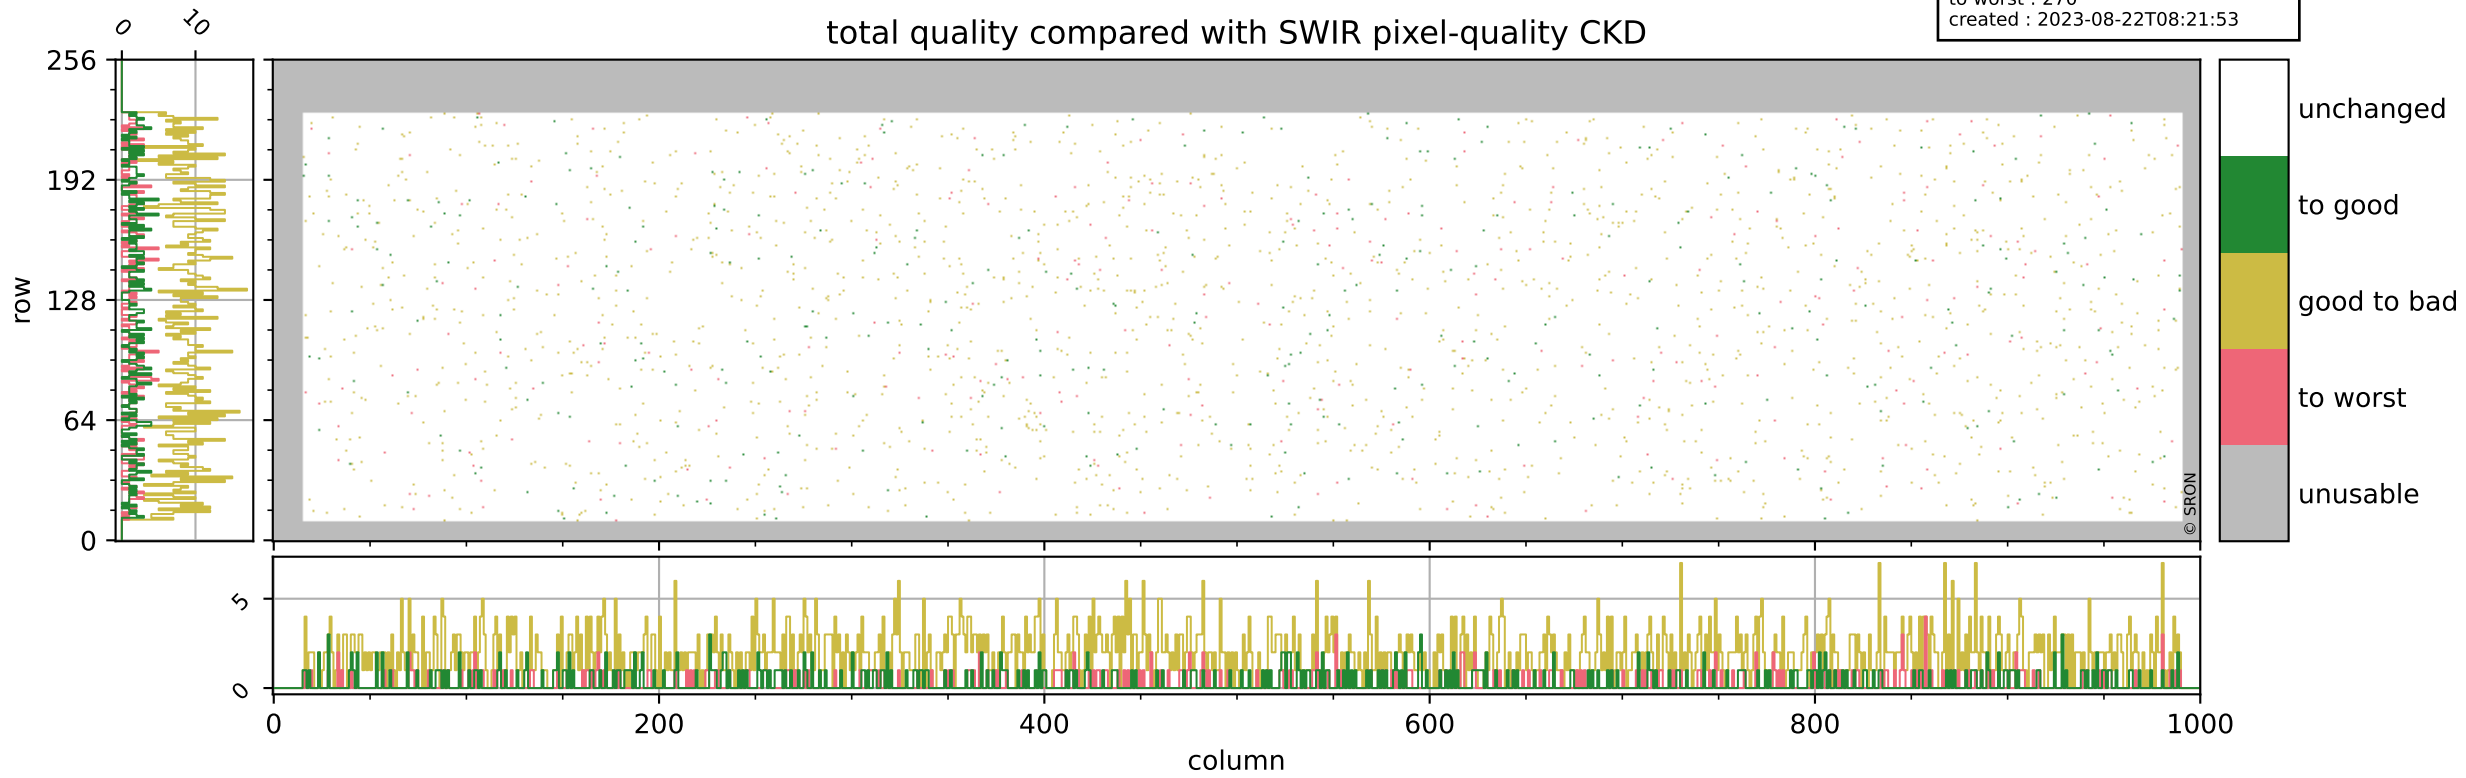

Tropomi SWIR pixel quality (official)

orbits : 19 in [18637, 18682]
coverage : 2021-05-19 / 2021-05-22
bad (quality < 0.8) : 3562
worst (quality < 0.1) : 402
created : 2023-08-22T08:21:53

pixel-quality map (noise average)

Tropomi SWIR pixel quality (official)

orbits : 19 in [18637, 18682]
coverage : 2021-05-19 / 2021-05-22
to good : 348
good to bad : 1646
to worst : 270
created : 2023-08-22T08:21:53

total quality compared with SWIR pixel-quality CKD

Tropomi SWIR pixel quality (official)

orbits : 19 in [18637, 18682]
coverage : 2021-05-19 / 2021-05-22
created : 2023-08-22T08:21:53

Histograms of pixel-quality

Tropomi SWIR pixel quality (official) ground-tracks of Sentinel-5P

orbits : 19 in [18637, 18682]
coverage : 2021-05-19 / 2021-05-22
created : 2023-08-22T08:21:54

Tropomi SWIR pixel quality (official)

orbits : [2827, 18682]
coverage : 2018-04-30 / 2021-05-22
created : 2023-08-22T08:21:54