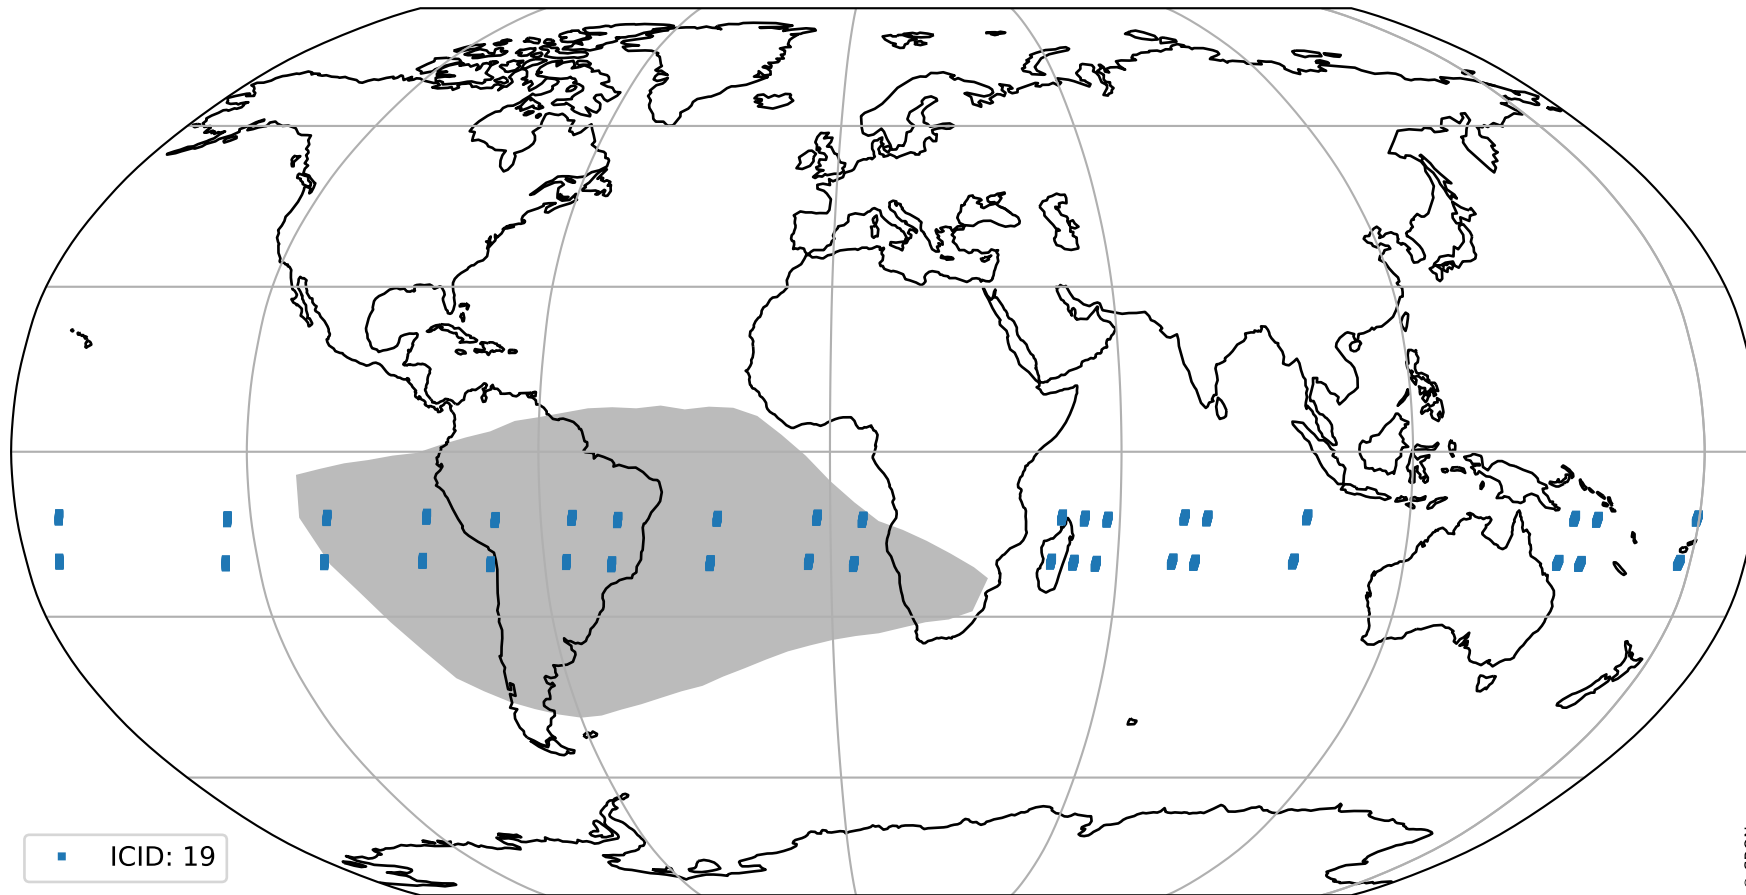

Tropomi SWIR pixel quality (official)

orbits : 19 in [18637, 18682]
coverage : 2021-05-19 / 2021-05-22
to good : 348
good to bad : 1646
to worst : 270
created : 2023-08-22T08:21:53

total quality compared with SWIR pixel-quality CKD

Tropomi SWIR pixel quality (official)

orbits : 19 in [18637, 18682]
coverage : 2021-05-19 / 2021-05-22
created : 2023-08-22T08:21:53

Histograms of pixel-quality

Tropomi SWIR pixel quality (official) ground-tracks of Sentinel-5P

orbits : 19 in [18637, 18682]
coverage : 2021-05-19 / 2021-05-22
created : 2023-08-22T08:21:54

Tropomi SWIR pixel quality (official)

orbits : [2827, 18682]
coverage : 2018-04-30 / 2021-05-22
created : 2023-08-22T08:21:54