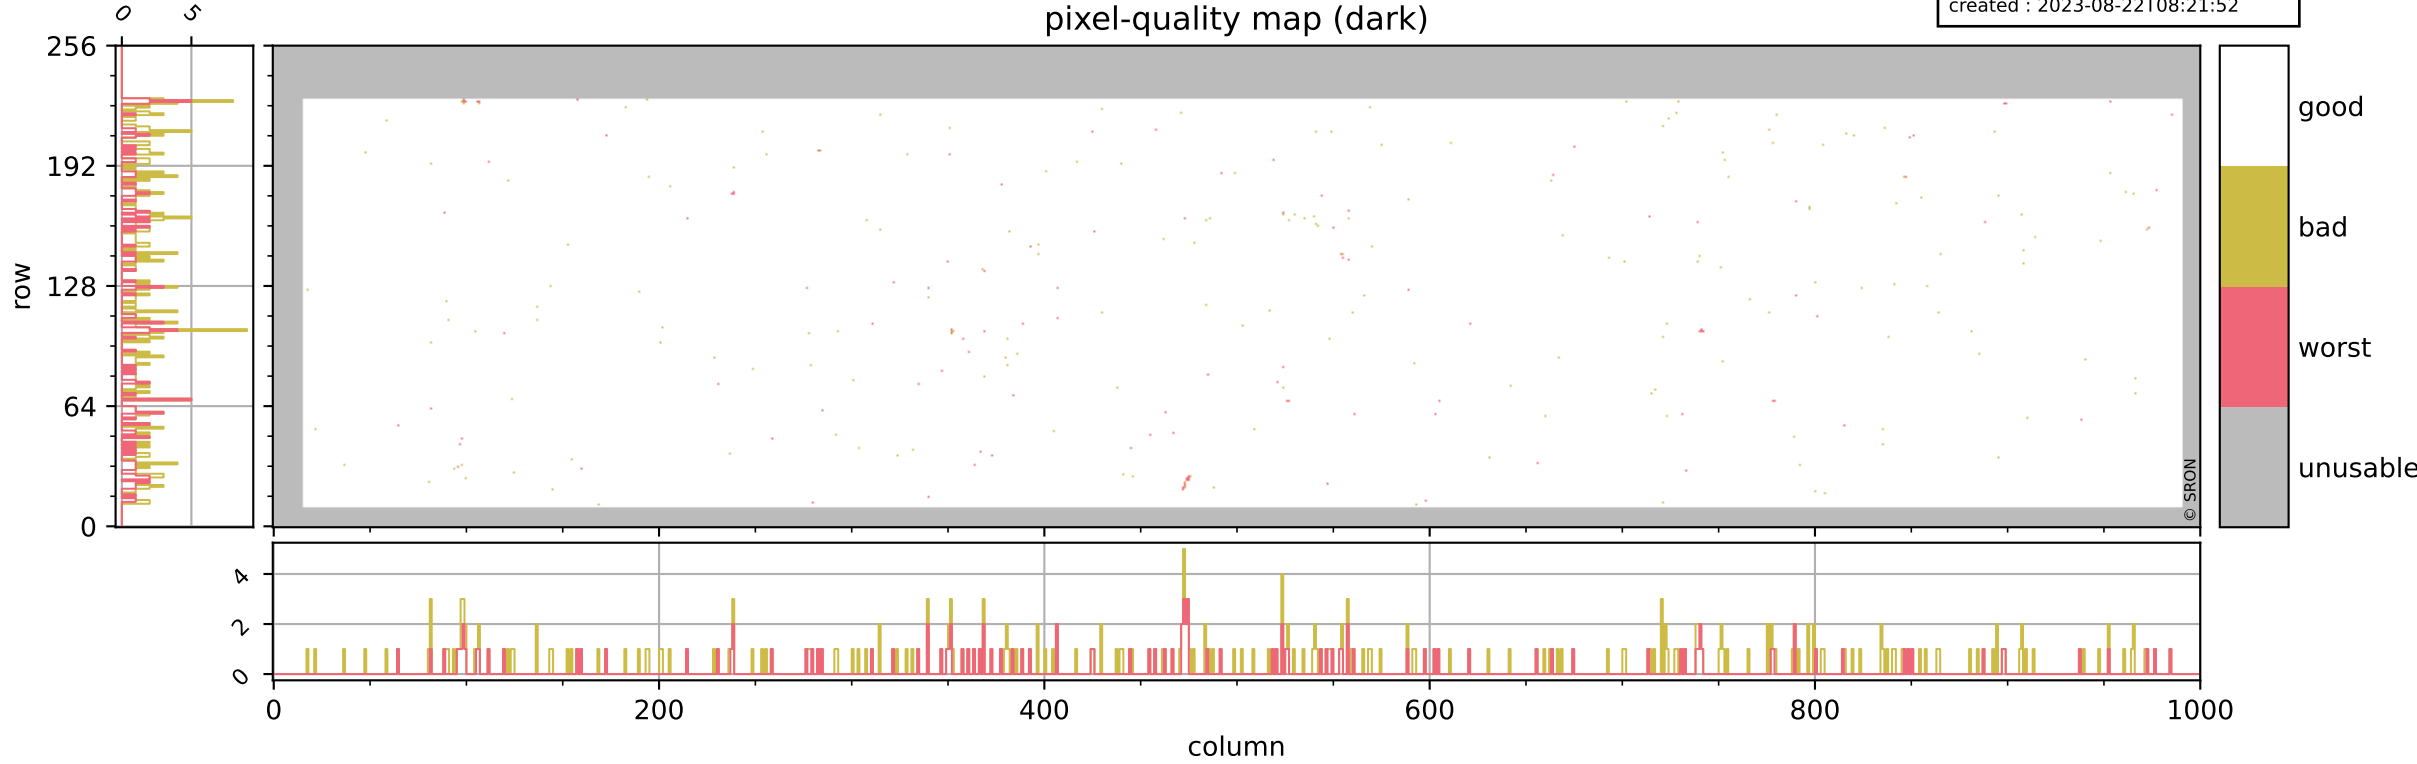

Tropomi SWIR pixel quality (official)

orbits : 19 in [18637, 18682]
coverage : 2021-05-19 / 2021-05-22
bad (quality < 0.8) : 3813
worst (quality < 0.1) : 479
created : 2023-08-22T08:21:52

pixel-quality map

Tropomi SWIR pixel quality (official)

orbits : 19 in [18637, 18682]
coverage : 2021-05-19 / 2021-05-22
bad (quality < 0.8) : 297
worst (quality < 0.1) : 115
created : 2023-08-22T08:21:52

pixel-quality map (dark)

Tropomi SWIR pixel quality (official)

orbits : 19 in [18637, 18682]
coverage : 2021-05-19 / 2021-05-22
bad (quality < 0.8) : 3562
worst (quality < 0.1) : 402
created : 2023-08-22T08:21:53

pixel-quality map (noise average)

Tropomi SWIR pixel quality (official)

orbits : 19 in [18637, 18682]
coverage : 2021-05-19 / 2021-05-22
to good : 348
good to bad : 1646
to worst : 270
created : 2023-08-22T08:21:53

total quality compared with SWIR pixel-quality CKD