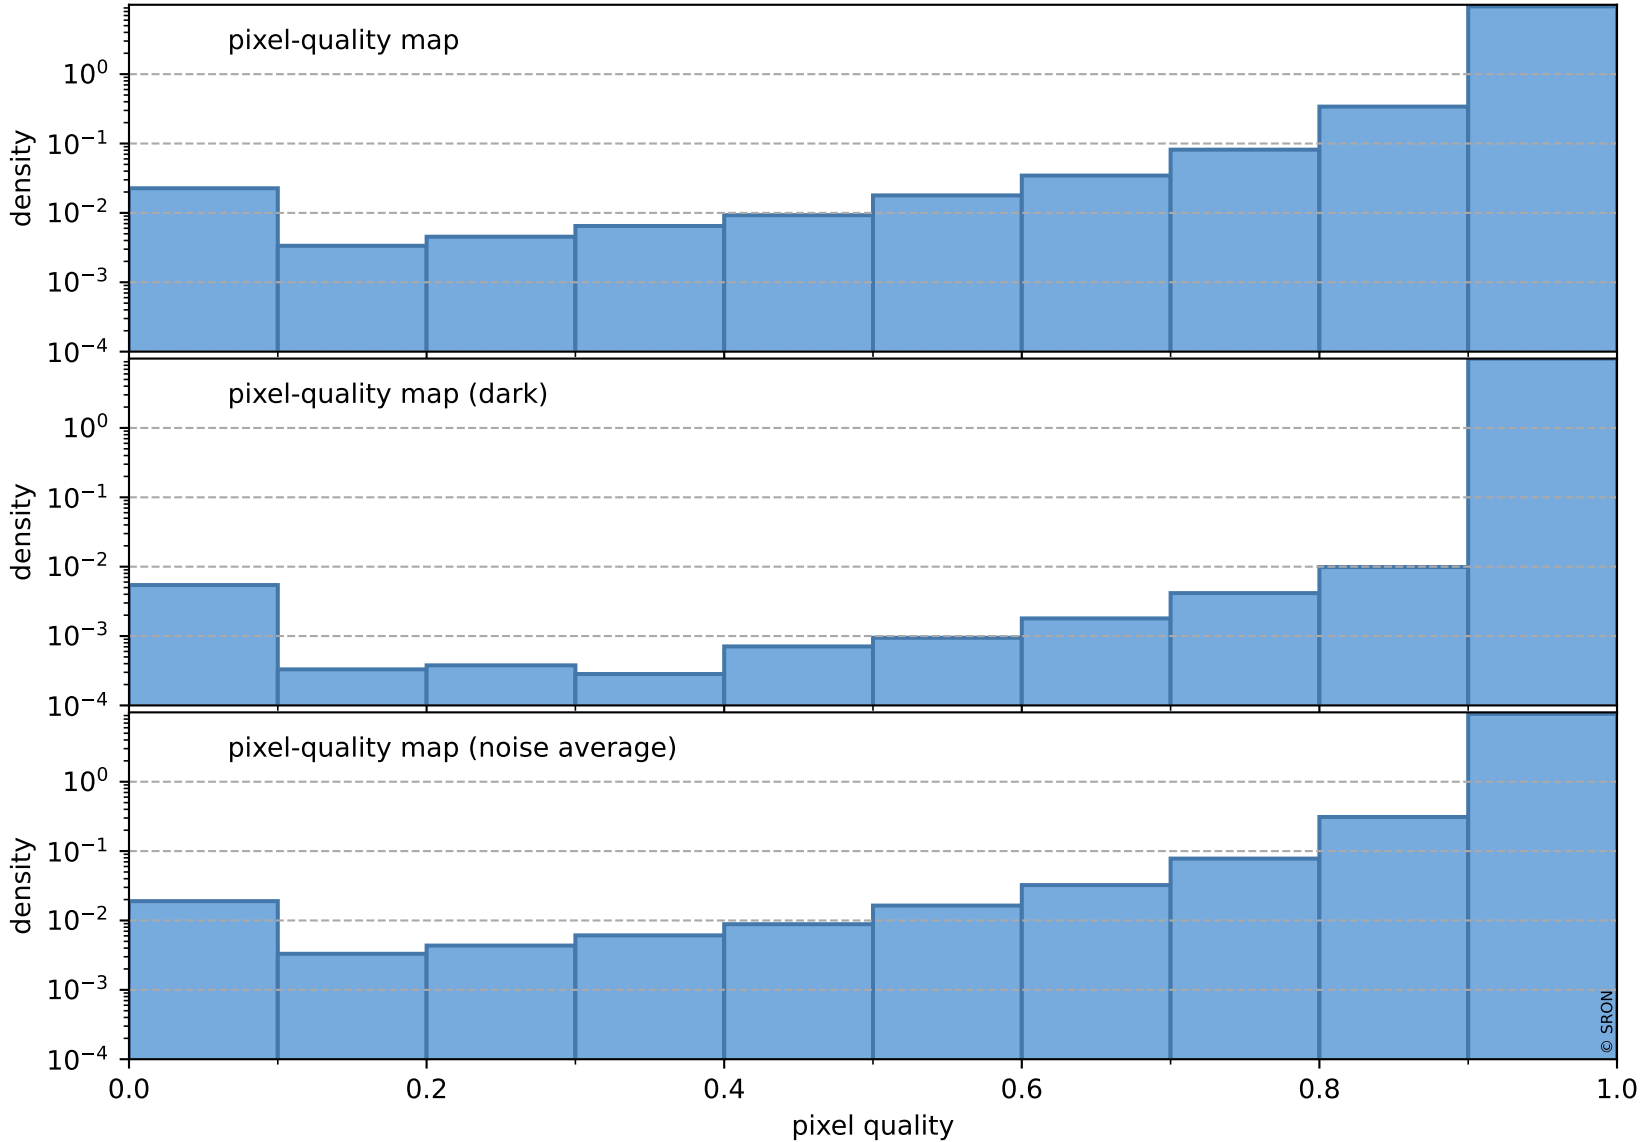

Tropomi SWIR pixel quality (official)

orbits : 19 in [18637, 18682]
coverage : 2021-05-19 / 2021-05-22
to good : 348
good to bad : 1646
to worst : 270
created : 2023-08-22T08:21:53

total quality compared with SWIR pixel-quality CKD

Tropomi SWIR pixel quality (official)

orbits : 19 in [18637, 18682]
coverage : 2021-05-19 / 2021-05-22
created : 2023-08-22T08:21:53

Histograms of pixel-quality

Tropomi SWIR pixel quality (official) ground-tracks of Sentinel-5P

orbits : 19 in [18637, 18682]
coverage : 2021-05-19 / 2021-05-22
created : 2023-08-22T08:21:54

Tropomi SWIR pixel quality (official)

orbits : [2827, 18682]
coverage : 2018-04-30 / 2021-05-22
created : 2023-08-22T08:21:54