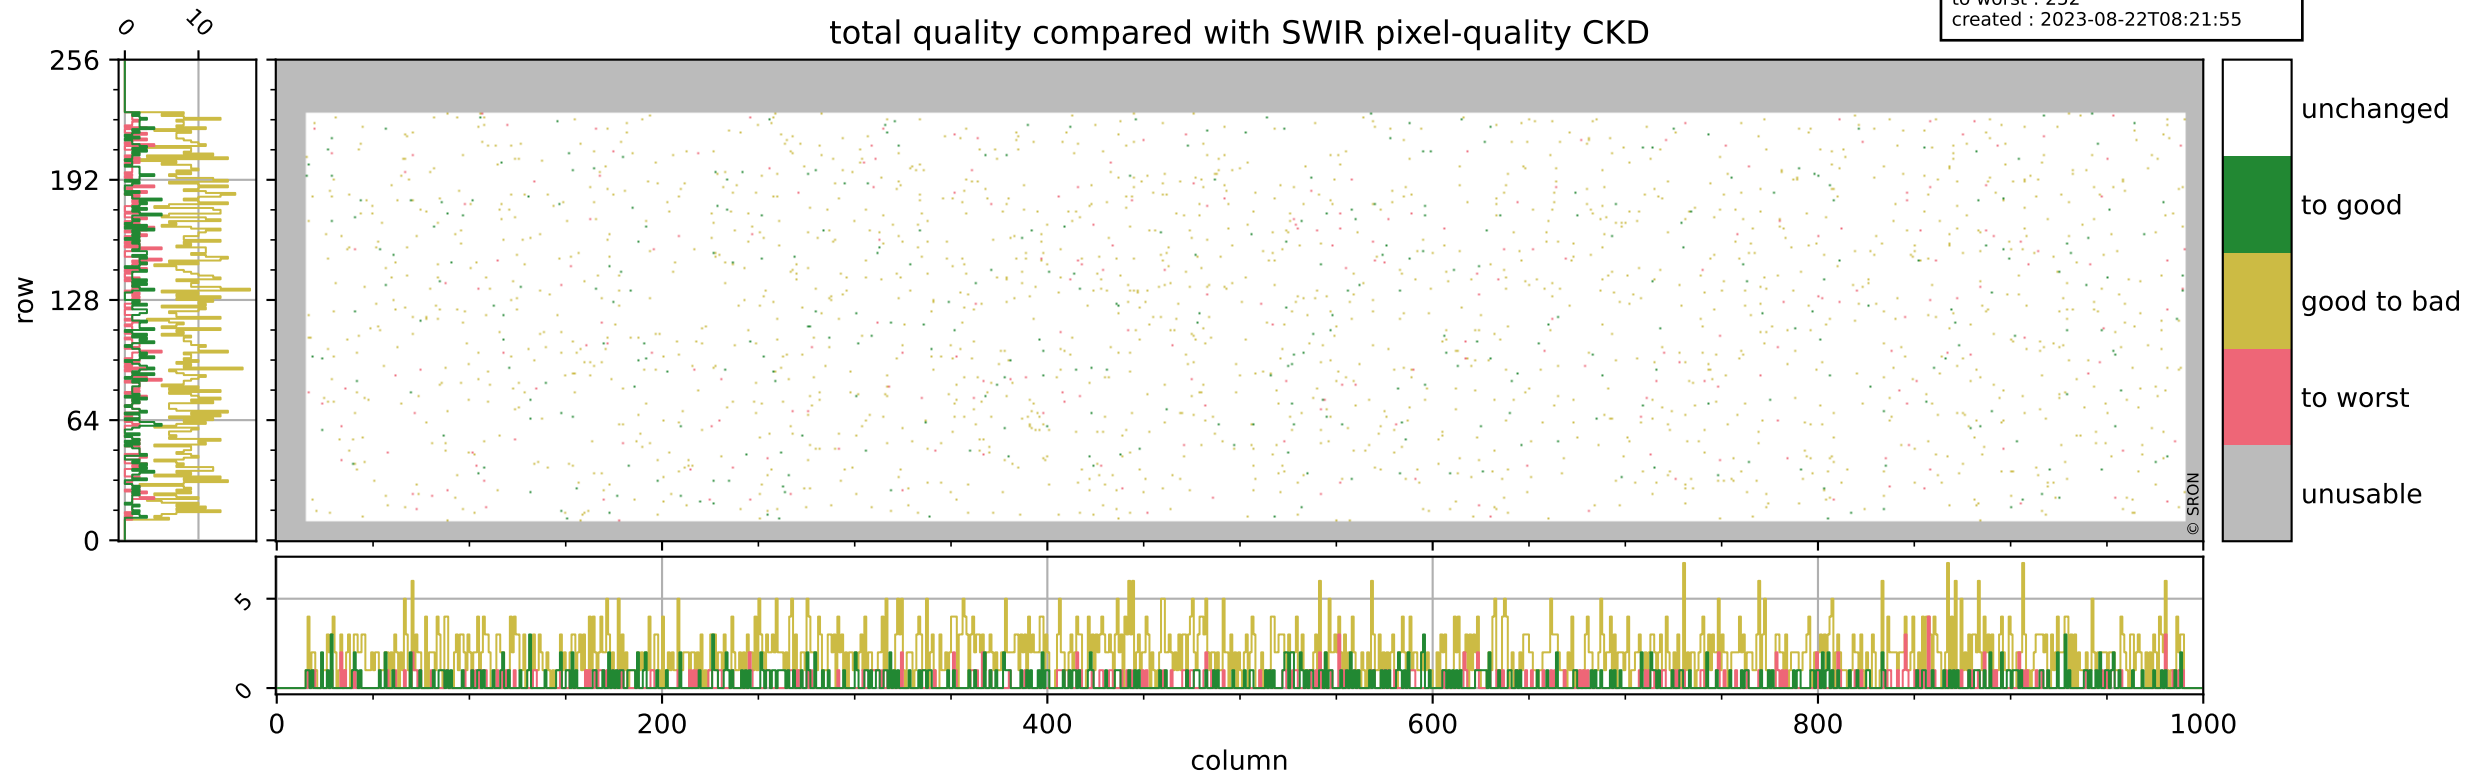

Tropomi SWIR pixel quality (official)

orbits : 19 in [18652, 18697]
coverage : 2021-05-20 / 2021-05-23
bad (quality < 0.8) : 297
worst (quality < 0.1) : 114
created : 2023-08-22T08:21:55

Tropomi SWIR pixel quality (official)

orbits : 19 in [18652, 18697]
coverage : 2021-05-20 / 2021-05-23
bad (quality < 0.8) : 3532
worst (quality < 0.1) : 384
created : 2023-08-22T08:21:55

pixel-quality map (noise average)

Tropomi SWIR pixel quality (official)

orbits : 19 in [18652, 18697]
coverage : 2021-05-20 / 2021-05-23
to good : 353
good to bad : 1641
to worst : 252
created : 2023-08-22T08:21:55

total quality compared with SWIR pixel-quality CKD

Tropomi SWIR pixel quality (official)

orbits : 19 in [18652, 18697]
coverage : 2021-05-20 / 2021-05-23
created : 2023-08-22T08:21:56

Histograms of pixel-quality

Tropomi SWIR pixel quality (official) ground-tracks of Sentinel-5P

orbits : 19 in [18652, 18697]
coverage : 2021-05-20 / 2021-05-23
created : 2023-08-22T08:21:56