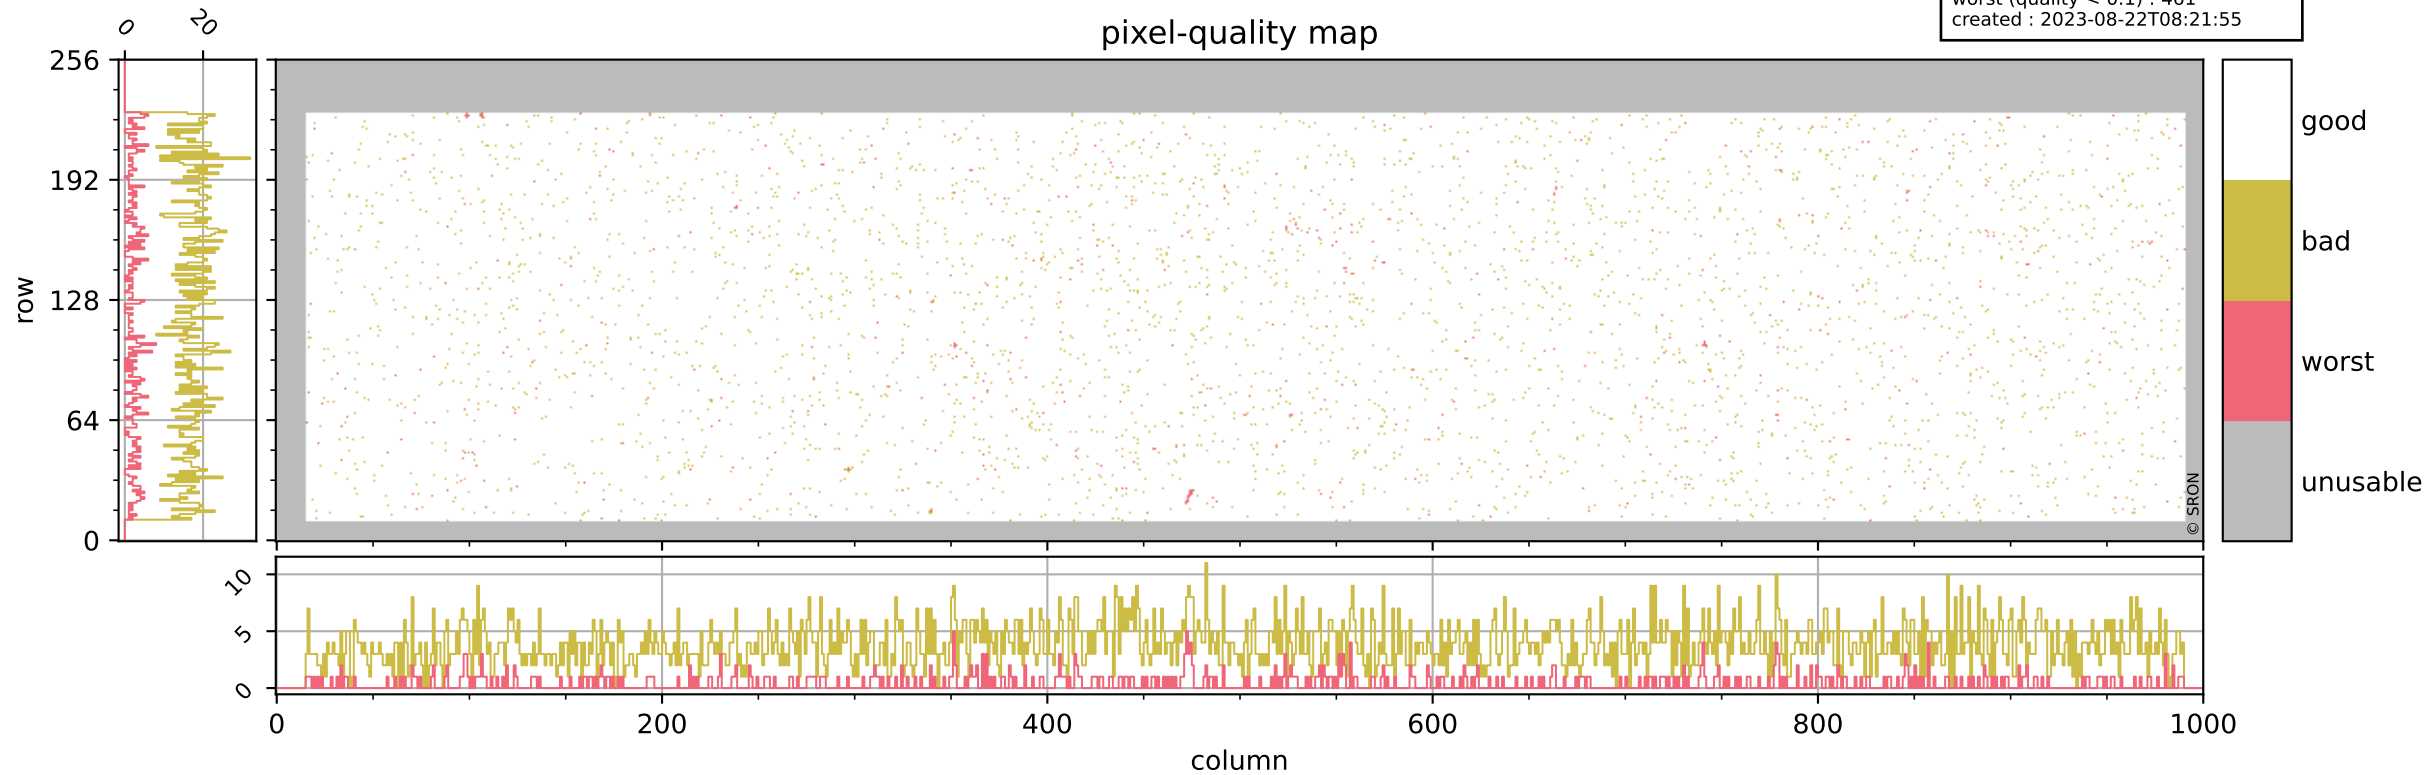

Tropomi SWIR pixel quality (official)

orbits : 19 in [18652, 18697]
coverage : 2021-05-20 / 2021-05-23
bad (quality < 0.8) : 3790
worst (quality < 0.1) : 461
created : 2023-08-22T08:21:55

pixel-quality map

Tropomi SWIR pixel quality (official)

orbits : 19 in [18652, 18697]
coverage : 2021-05-20 / 2021-05-23
bad (quality < 0.8) : 297
worst (quality < 0.1) : 114
created : 2023-08-22T08:21:55

Tropomi SWIR pixel quality (official)

orbits : 19 in [18652, 18697]
coverage : 2021-05-20 / 2021-05-23
bad (quality < 0.8) : 3532
worst (quality < 0.1) : 384
created : 2023-08-22T08:21:55

pixel-quality map (noise average)

Tropomi SWIR pixel quality (official)

orbits : 19 in [18652, 18697]
coverage : 2021-05-20 / 2021-05-23
created : 2023-08-22T08:21:56

Histograms of pixel-quality

Tropomi SWIR pixel quality (official) ground-tracks of Sentinel-5P

orbits : 19 in [18652, 18697]
coverage : 2021-05-20 / 2021-05-23
created : 2023-08-22T08:21:56