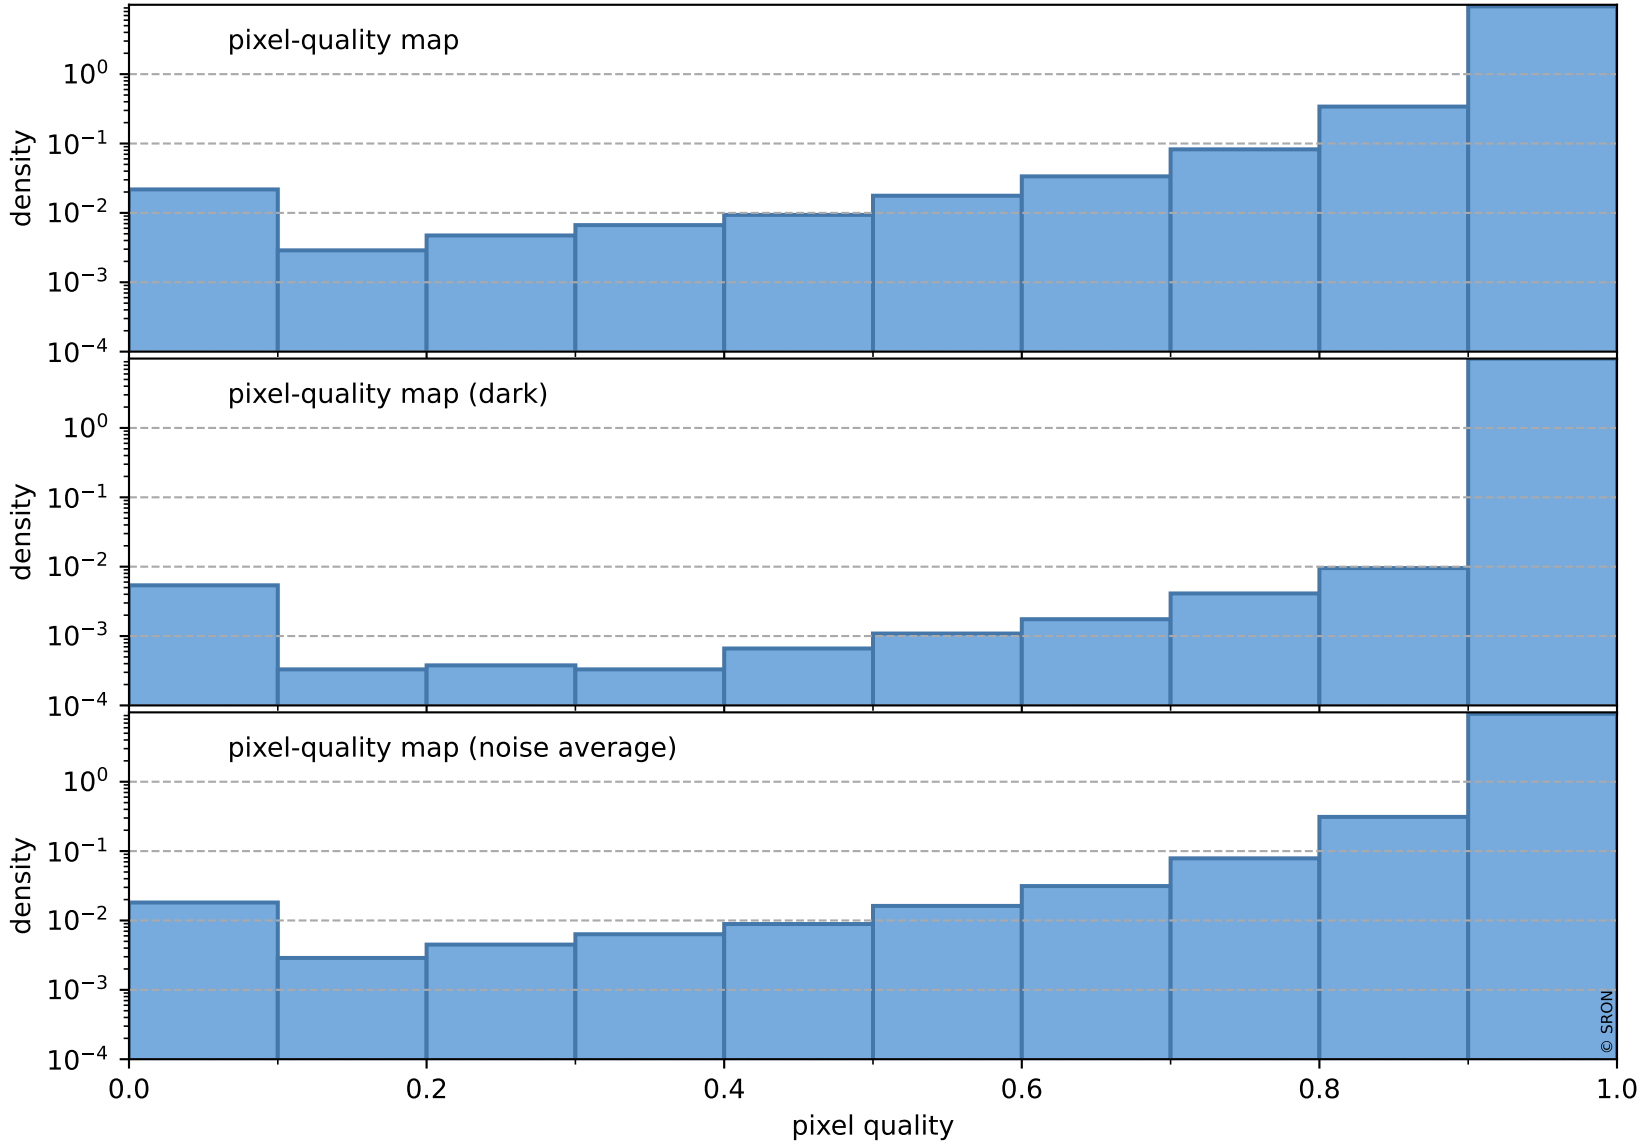

orbits : 19 in [18652, 18697]
coverage : 2021-05-20 / 2021-05-23
to good : 353
good to bad : 1641
to worst : 252
created : 2023-08-22T08:21:55

total quality compared with SWIR pixel-quality CKD

Tropomi SWIR pixel quality (official)

orbits : 19 in [18652, 18697]
coverage : 2021-05-20 / 2021-05-23
created : 2023-08-22T08:21:56

Histograms of pixel-quality

Tropomi SWIR pixel quality (official) ground-tracks of Sentinel-5P

orbits : 19 in [18652, 18697]
coverage : 2021-05-20 / 2021-05-23
created : 2023-08-22T08:21:56

Tropomi SWIR pixel quality (official)

orbits : [2827, 18697]
coverage : 2018-04-30 / 2021-05-23
created : 2023-08-22T08:21:56

trend of pixel quality & temperatures