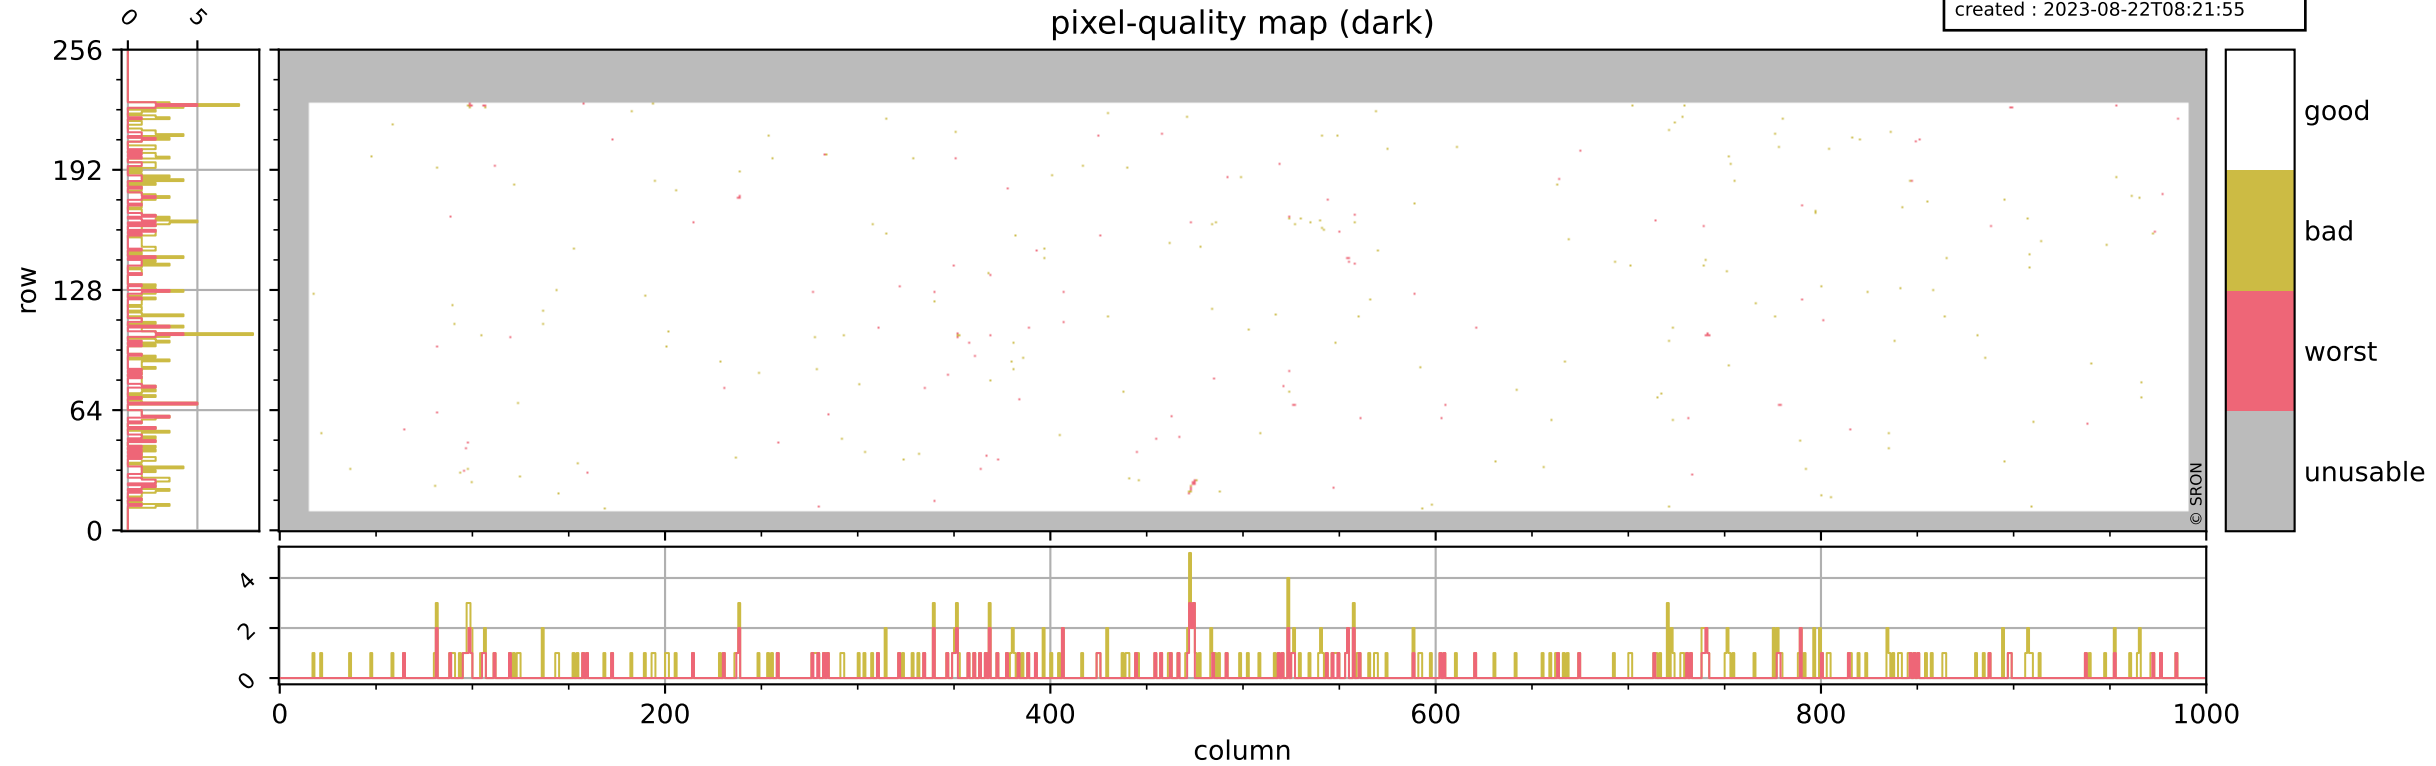

Tropomi SWIR pixel quality (official)

orbits : 19 in [18652, 18697]
coverage : 2021-05-20 / 2021-05-23
bad (quality < 0.8) : 3790
worst (quality < 0.1) : 461
created : 2023-08-22T08:21:55

pixel-quality map

Tropomi SWIR pixel quality (official)

orbits : 19 in [18652, 18697]
coverage : 2021-05-20 / 2021-05-23
bad (quality < 0.8) : 297
worst (quality < 0.1) : 114
created : 2023-08-22T08:21:55

Tropomi SWIR pixel quality (official)

orbits : 19 in [18652, 18697]
coverage : 2021-05-20 / 2021-05-23
bad (quality < 0.8) : 3532
worst (quality < 0.1) : 384
created : 2023-08-22T08:21:55

pixel-quality map (noise average)

Tropomi SWIR pixel quality (official)

orbits : 19 in [18652, 18697]
coverage : 2021-05-20 / 2021-05-23
created : 2023-08-22T08:21:56

Histograms of pixel-quality

Tropomi SWIR pixel quality (official) ground-tracks of Sentinel-5P

orbits : 19 in [18652, 18697]
coverage : 2021-05-20 / 2021-05-23
created : 2023-08-22T08:21:56