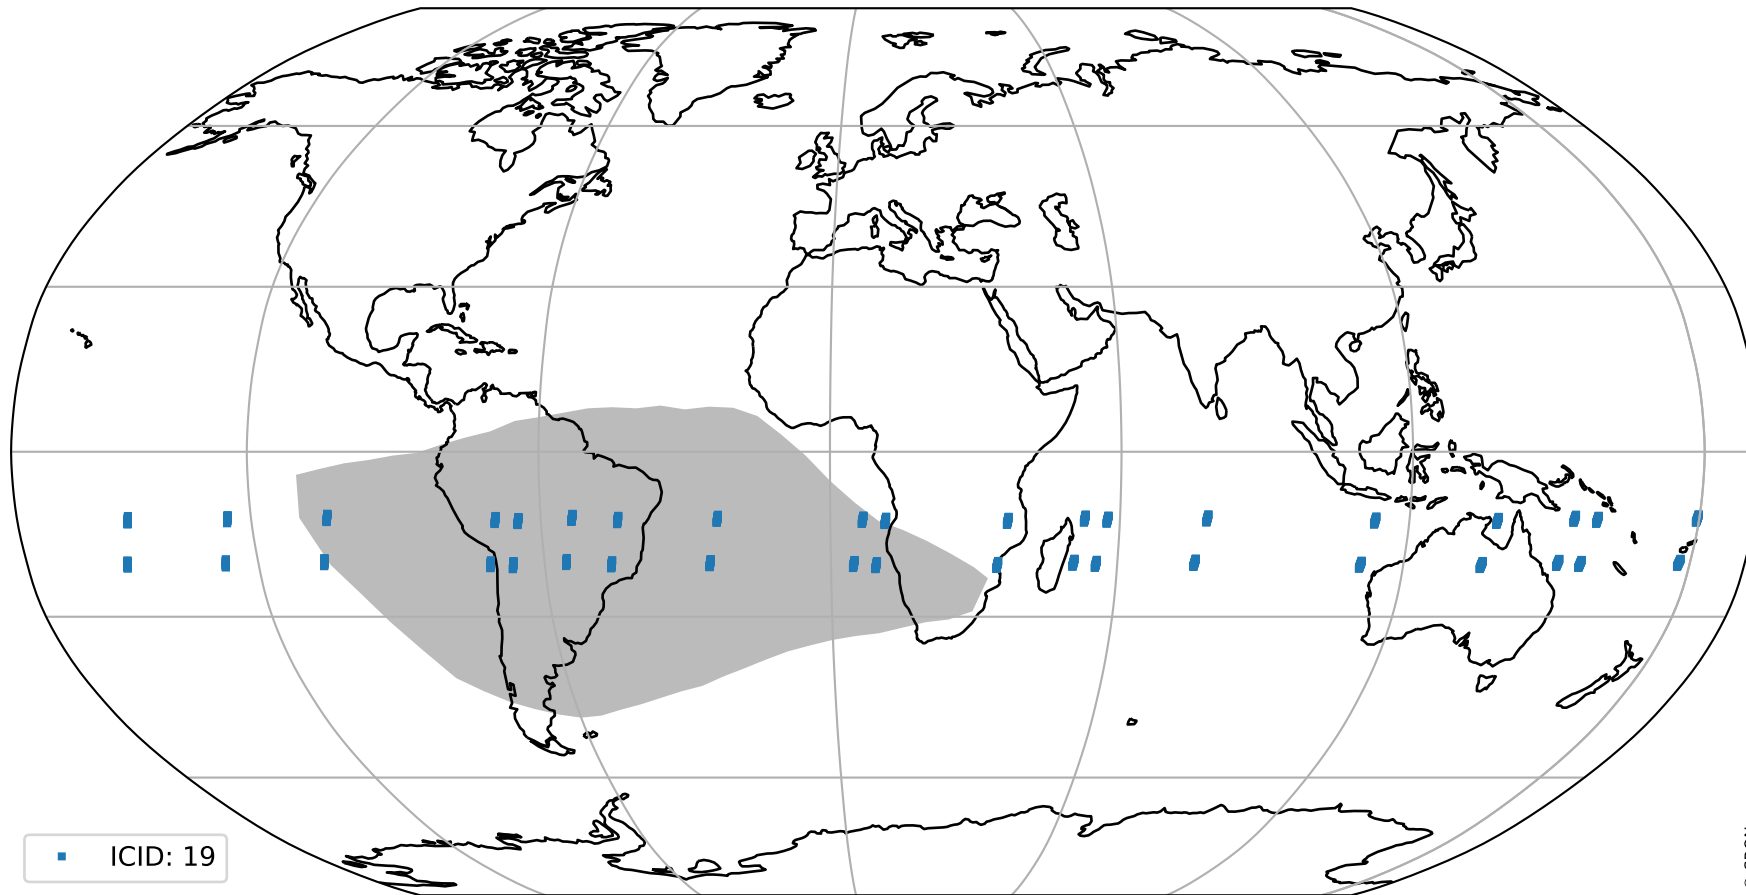

orbits : 19 in [18652, 18697]
coverage : 2021-05-20 / 2021-05-23
bad (quality < 0.8) : 3532
worst (quality < 0.1) : 384
created : 2023-08-22T08:21:55

pixel-quality map (noise average)

Tropomi SWIR pixel quality (official)

orbits : 19 in [18652, 18697]
coverage : 2021-05-20 / 2021-05-23
to good : 353
good to bad : 1641
to worst : 252
created : 2023-08-22T08:21:55

total quality compared with SWIR pixel-quality CKD

Tropomi SWIR pixel quality (official)

orbits : 19 in [18652, 18697]
coverage : 2021-05-20 / 2021-05-23
created : 2023-08-22T08:21:56

Histograms of pixel-quality

Tropomi SWIR pixel quality (official) ground-tracks of Sentinel-5P

orbits : 19 in [18652, 18697]
coverage : 2021-05-20 / 2021-05-23
created : 2023-08-22T08:21:56

Tropomi SWIR pixel quality (official)

orbits : [2827, 18697]
coverage : 2018-04-30 / 2021-05-23
created : 2023-08-22T08:21:56

trend of pixel quality & temperatures