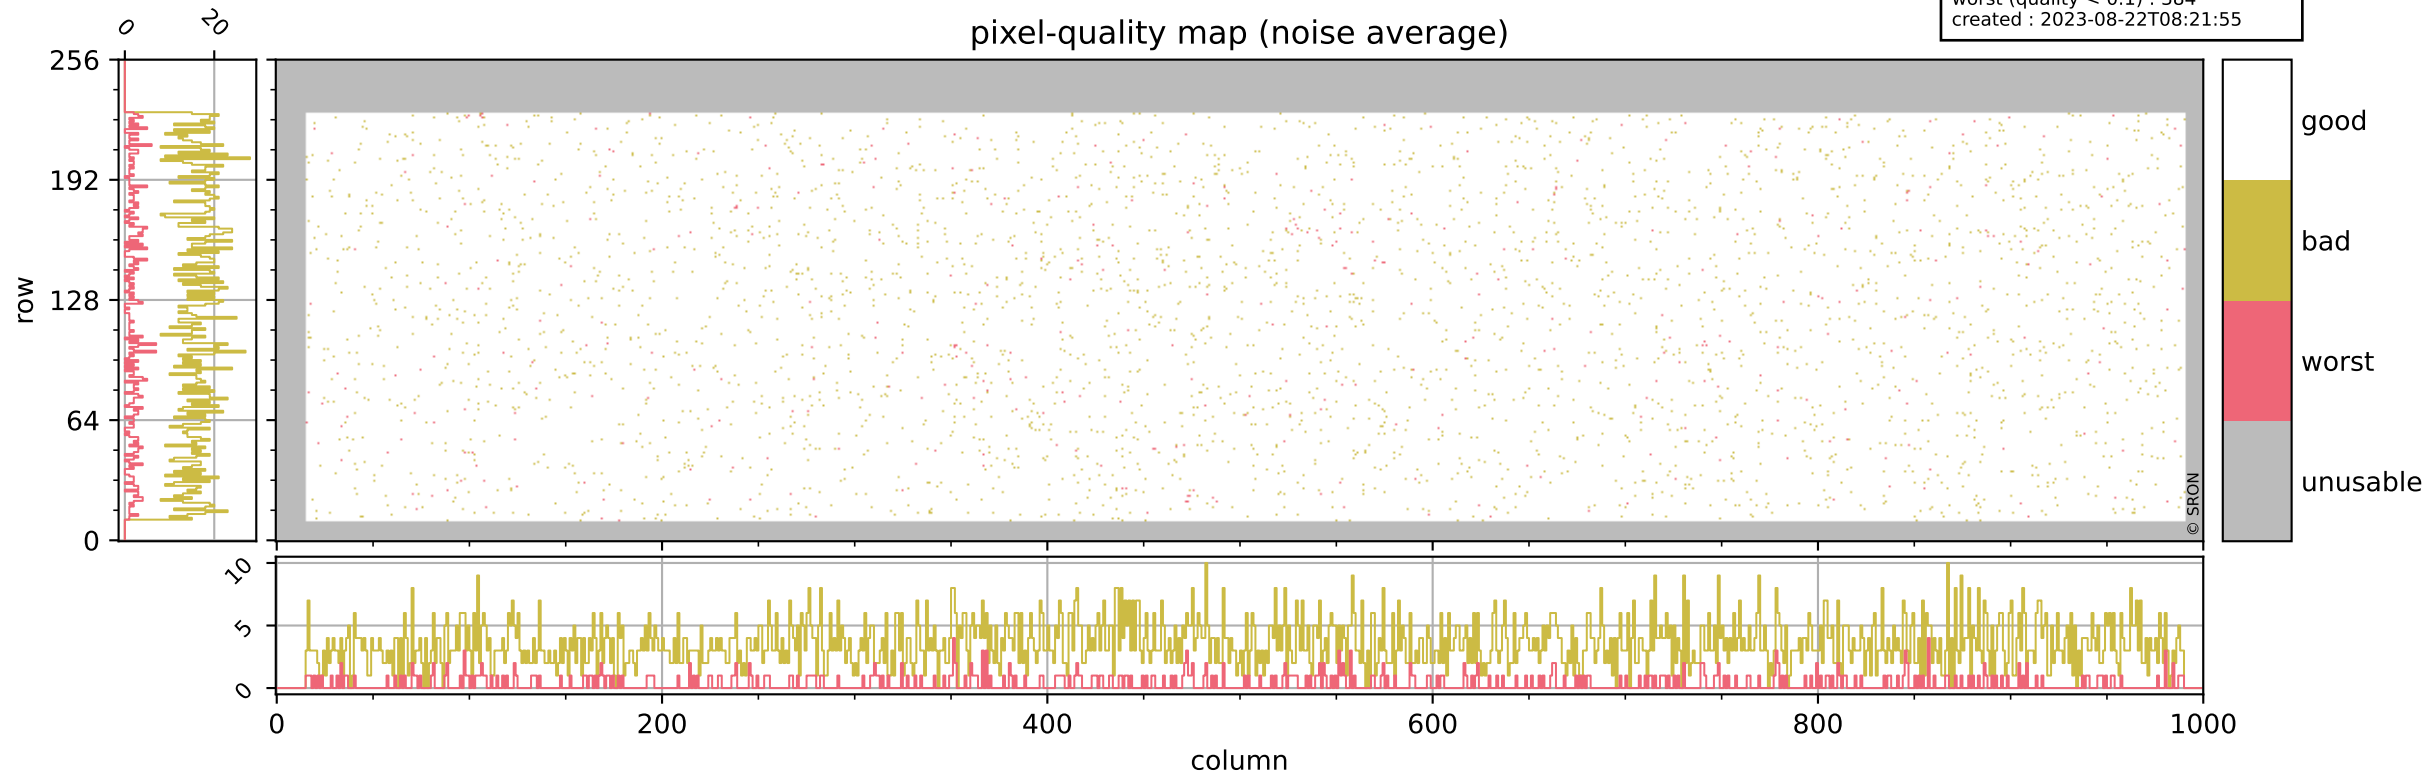

Tropomi SWIR pixel quality (official)

orbits : 19 in [18652, 18697]
coverage : 2021-05-20 / 2021-05-23
bad (quality < 0.8) : 297
worst (quality < 0.1) : 114
created : 2023-08-22T08:21:55

Tropomi SWIR pixel quality (official)

orbits : 19 in [18652, 18697]
coverage : 2021-05-20 / 2021-05-23
bad (quality < 0.8) : 3532
worst (quality < 0.1) : 384
created : 2023-08-22T08:21:55

pixel-quality map (noise average)

Tropomi SWIR pixel quality (official)

orbits : 19 in [18652, 18697]
coverage : 2021-05-20 / 2021-05-23
to good : 353
good to bad : 1641
to worst : 252
created : 2023-08-22T08:21:55

total quality compared with SWIR pixel-quality CKD

Tropomi SWIR pixel quality (official)

orbits : 19 in [18652, 18697]
coverage : 2021-05-20 / 2021-05-23
created : 2023-08-22T08:21:56

Histograms of pixel-quality

Tropomi SWIR pixel quality (official) ground-tracks of Sentinel-5P

orbits : 19 in [18652, 18697]
coverage : 2021-05-20 / 2021-05-23
created : 2023-08-22T08:21:56