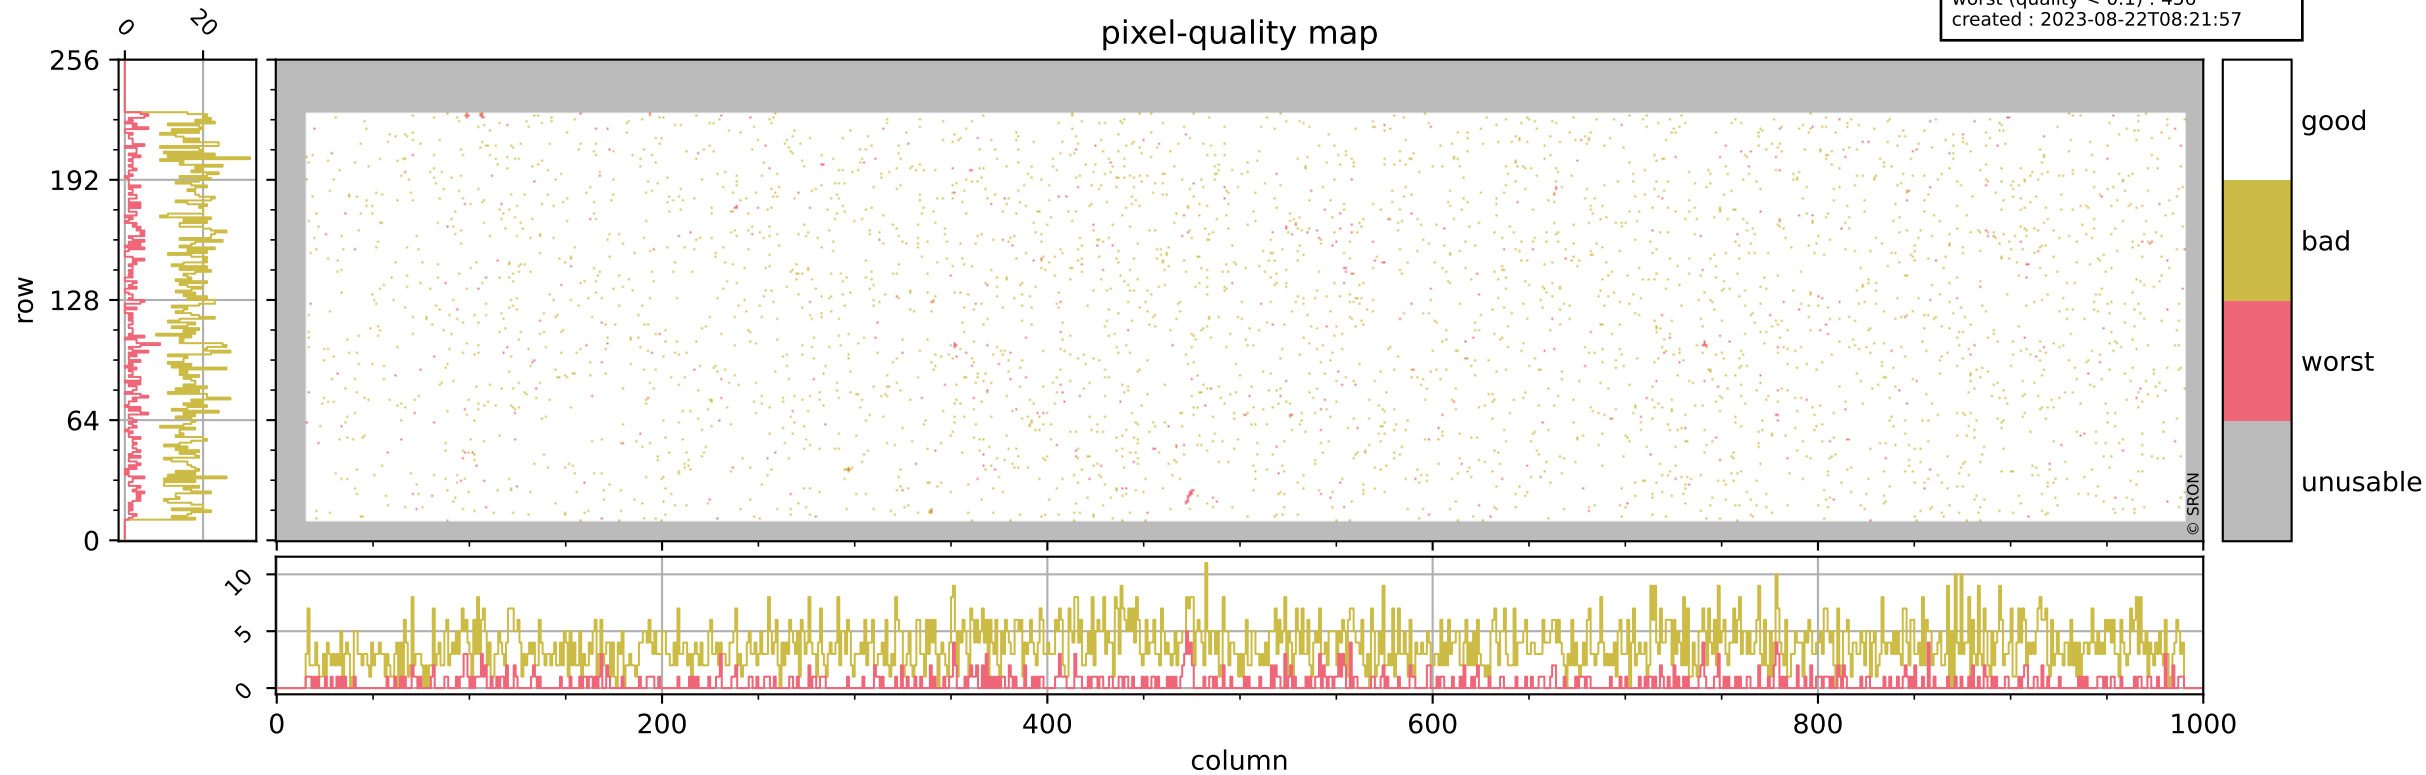

Tropomi SWIR pixel quality (official)

orbits : 17 in [18667, 18712]
coverage : 2021-05-21 / 2021-05-24
bad (quality < 0.8) : 3717
worst (quality < 0.1) : 456
created : 2023-08-22T08:21:57

pixel-quality map

Tropomi SWIR pixel quality (official)

orbits : 17 in [18667, 18712]
coverage : 2021-05-21 / 2021-05-24
bad (quality < 0.8) : 297
worst (quality < 0.1) : 114
created : 2023-08-22T08:21:57

pixel-quality map (dark)

Tropomi SWIR pixel quality (official)

orbits : 17 in [18667, 18712]
coverage : 2021-05-21 / 2021-05-24
bad (quality < 0.8) : 3456
worst (quality < 0.1) : 377
created : 2023-08-22T08:21:57

pixel-quality map (noise average)

Tropomi SWIR pixel quality (official)

orbits : 17 in [18667, 18712]
coverage : 2021-05-21 / 2021-05-24
created : 2023-08-22T08:21:58

Histograms of pixel-quality

Tropomi SWIR pixel quality (official) ground-tracks of Sentinel-5P