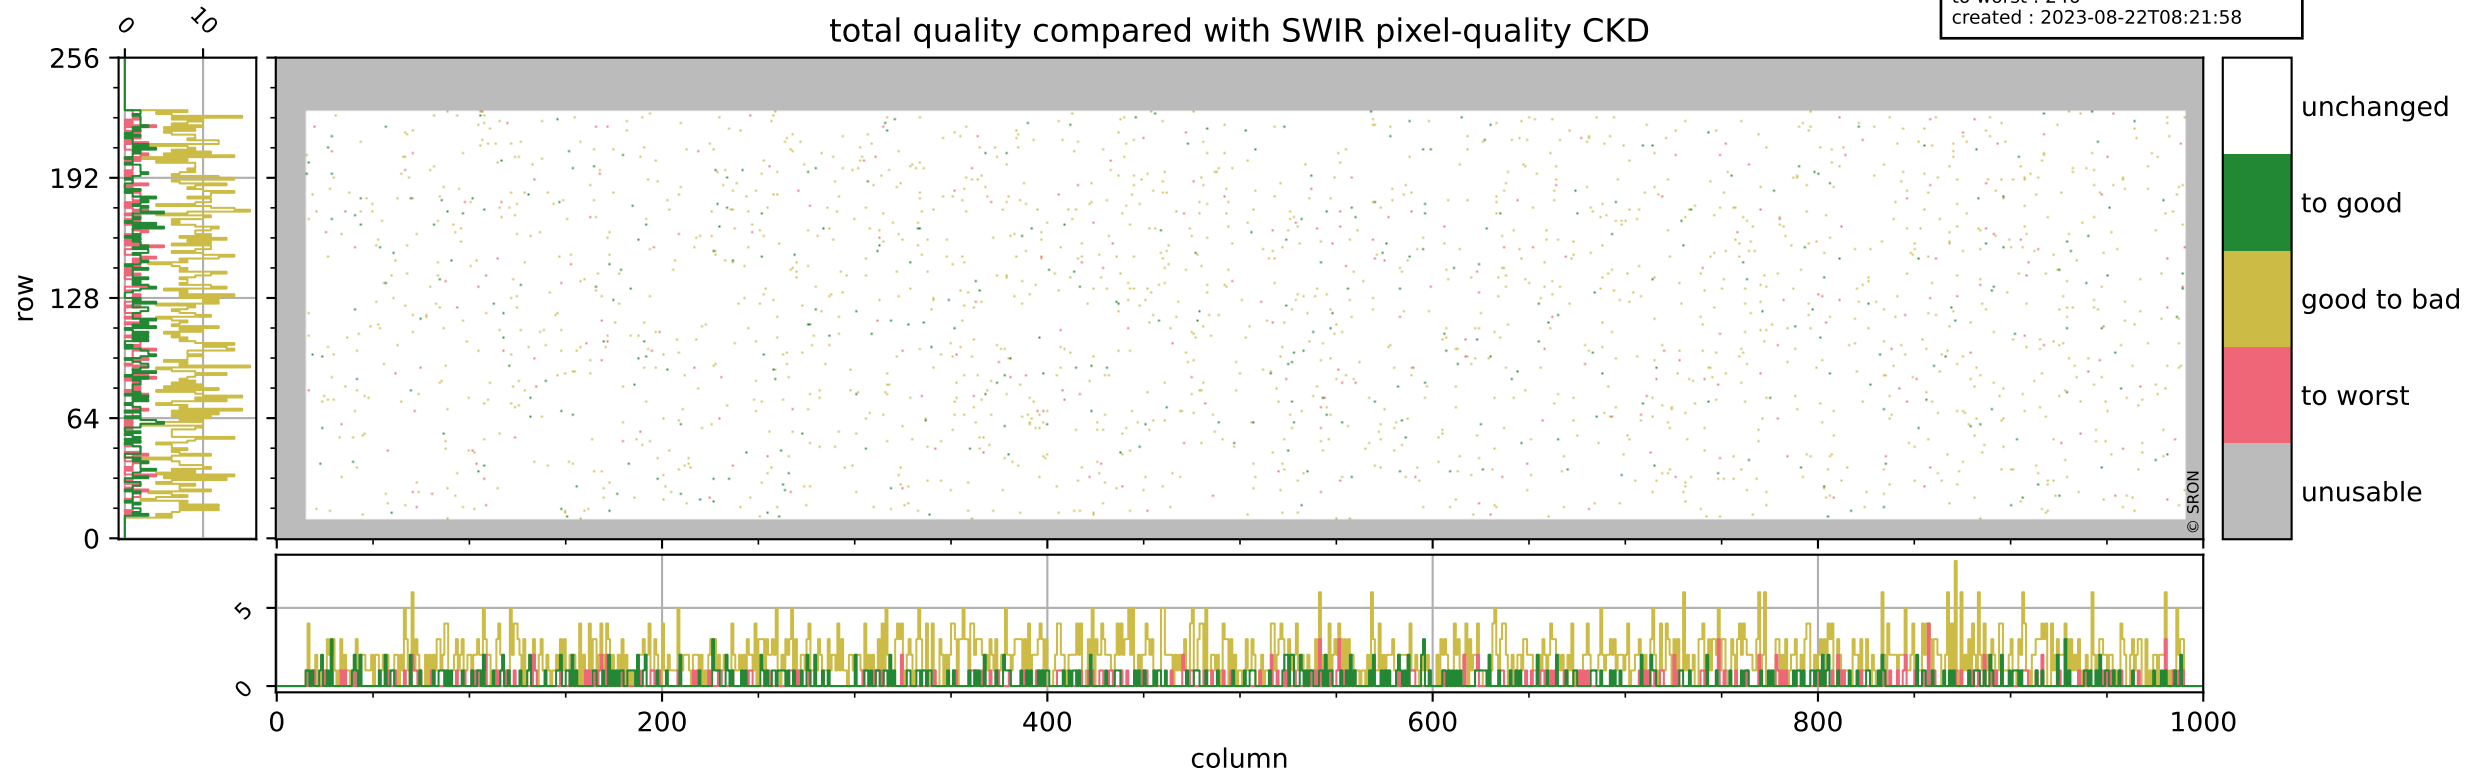

Tropomi SWIR pixel quality (official)

orbits : 17 in [18667, 18712]
coverage : 2021-05-21 / 2021-05-24
bad (quality < 0.8) : 297
worst (quality < 0.1) : 114
created : 2023-08-22T08:21:57

pixel-quality map (dark)

Tropomi SWIR pixel quality (official)

orbits : 17 in [18667, 18712]
coverage : 2021-05-21 / 2021-05-24
bad (quality < 0.8) : 3456
worst (quality < 0.1) : 377
created : 2023-08-22T08:21:57

pixel-quality map (noise average)

Tropomi SWIR pixel quality (official)

orbits : 17 in [18667, 18712]
coverage : 2021-05-21 / 2021-05-24
to good : 347
good to bad : 1565
to worst : 246
created : 2023-08-22T08:21:58

total quality compared with SWIR pixel-quality CKD

Tropomi SWIR pixel quality (official)

orbits : 17 in [18667, 18712]
coverage : 2021-05-21 / 2021-05-24
created : 2023-08-22T08:21:58

Histograms of pixel-quality

Tropomi SWIR pixel quality (official) ground-tracks of Sentinel-5P