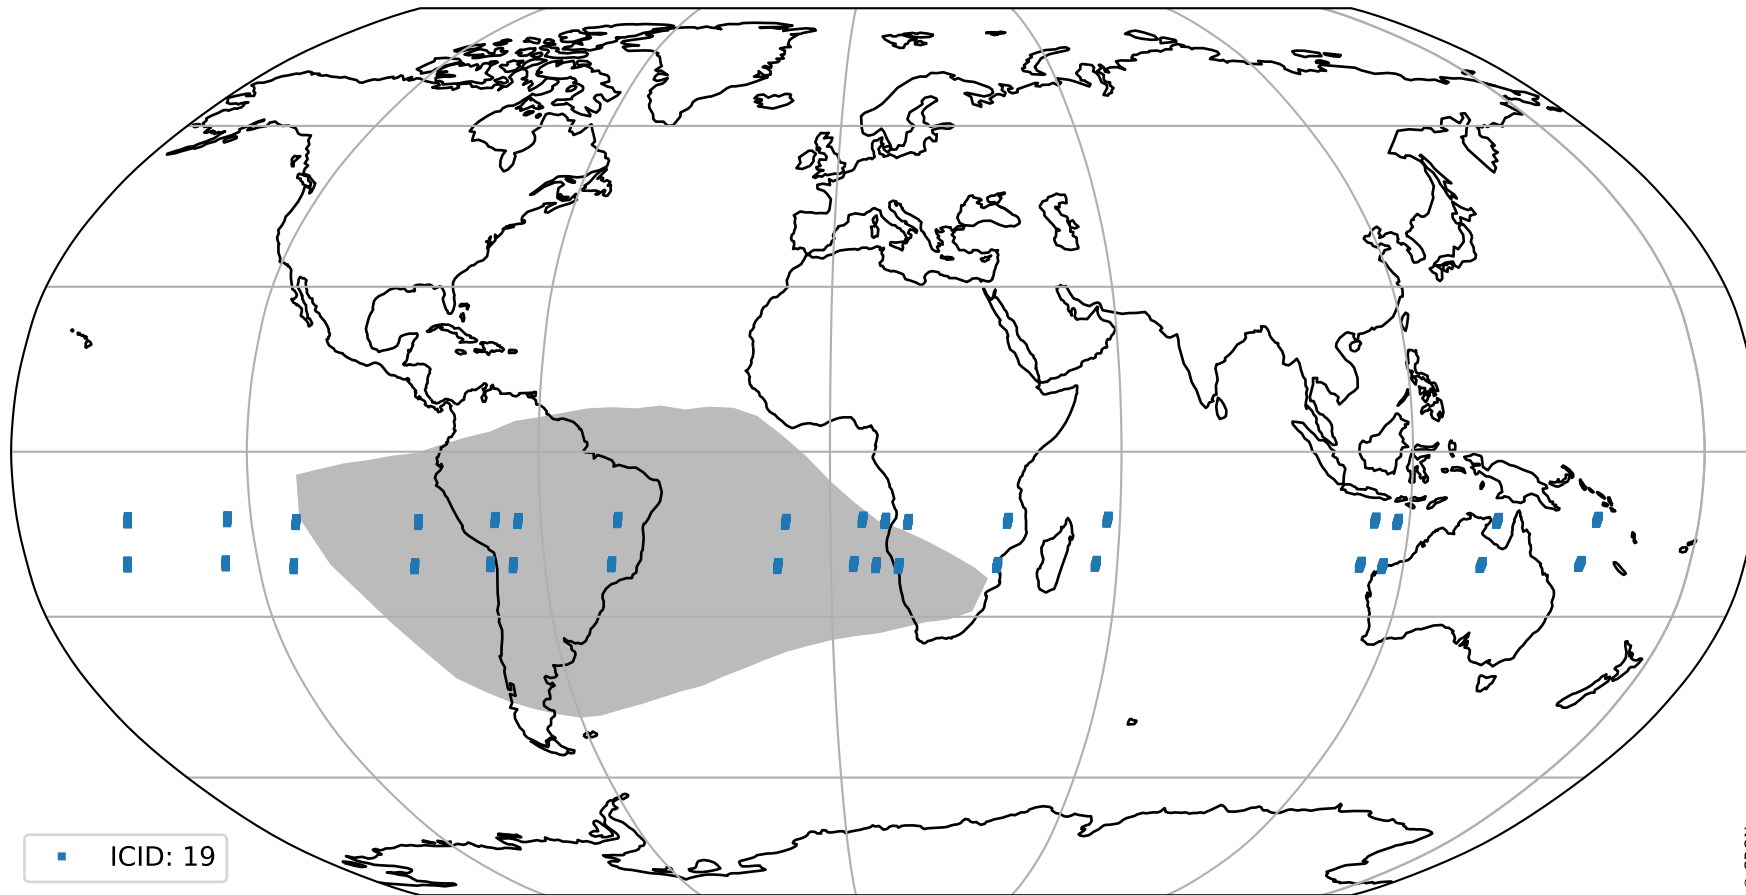

Tropomi SWIR pixel quality (official)

orbits : 17 in [18667, 18712]
coverage : 2021-05-21 / 2021-05-24
to good : 347
good to bad : 1565
to worst : 246
created : 2023-08-22T08:21:58

total quality compared with SWIR pixel-quality CKD

Tropomi SWIR pixel quality (official)

orbits : 17 in [18667, 18712]
coverage : 2021-05-21 / 2021-05-24
created : 2023-08-22T08:21:58

Histograms of pixel-quality

Tropomi SWIR pixel quality (official) ground-tracks of Sentinel-5P

orbits : 17 in [18667, 18712]
coverage : 2021-05-21 / 2021-05-24
created : 2023-08-22T08:21:58

Tropomi SWIR pixel quality (official)

orbits : [2827, 18712]
coverage : 2018-04-30 / 2021-05-24
created : 2023-08-22T08:21:59