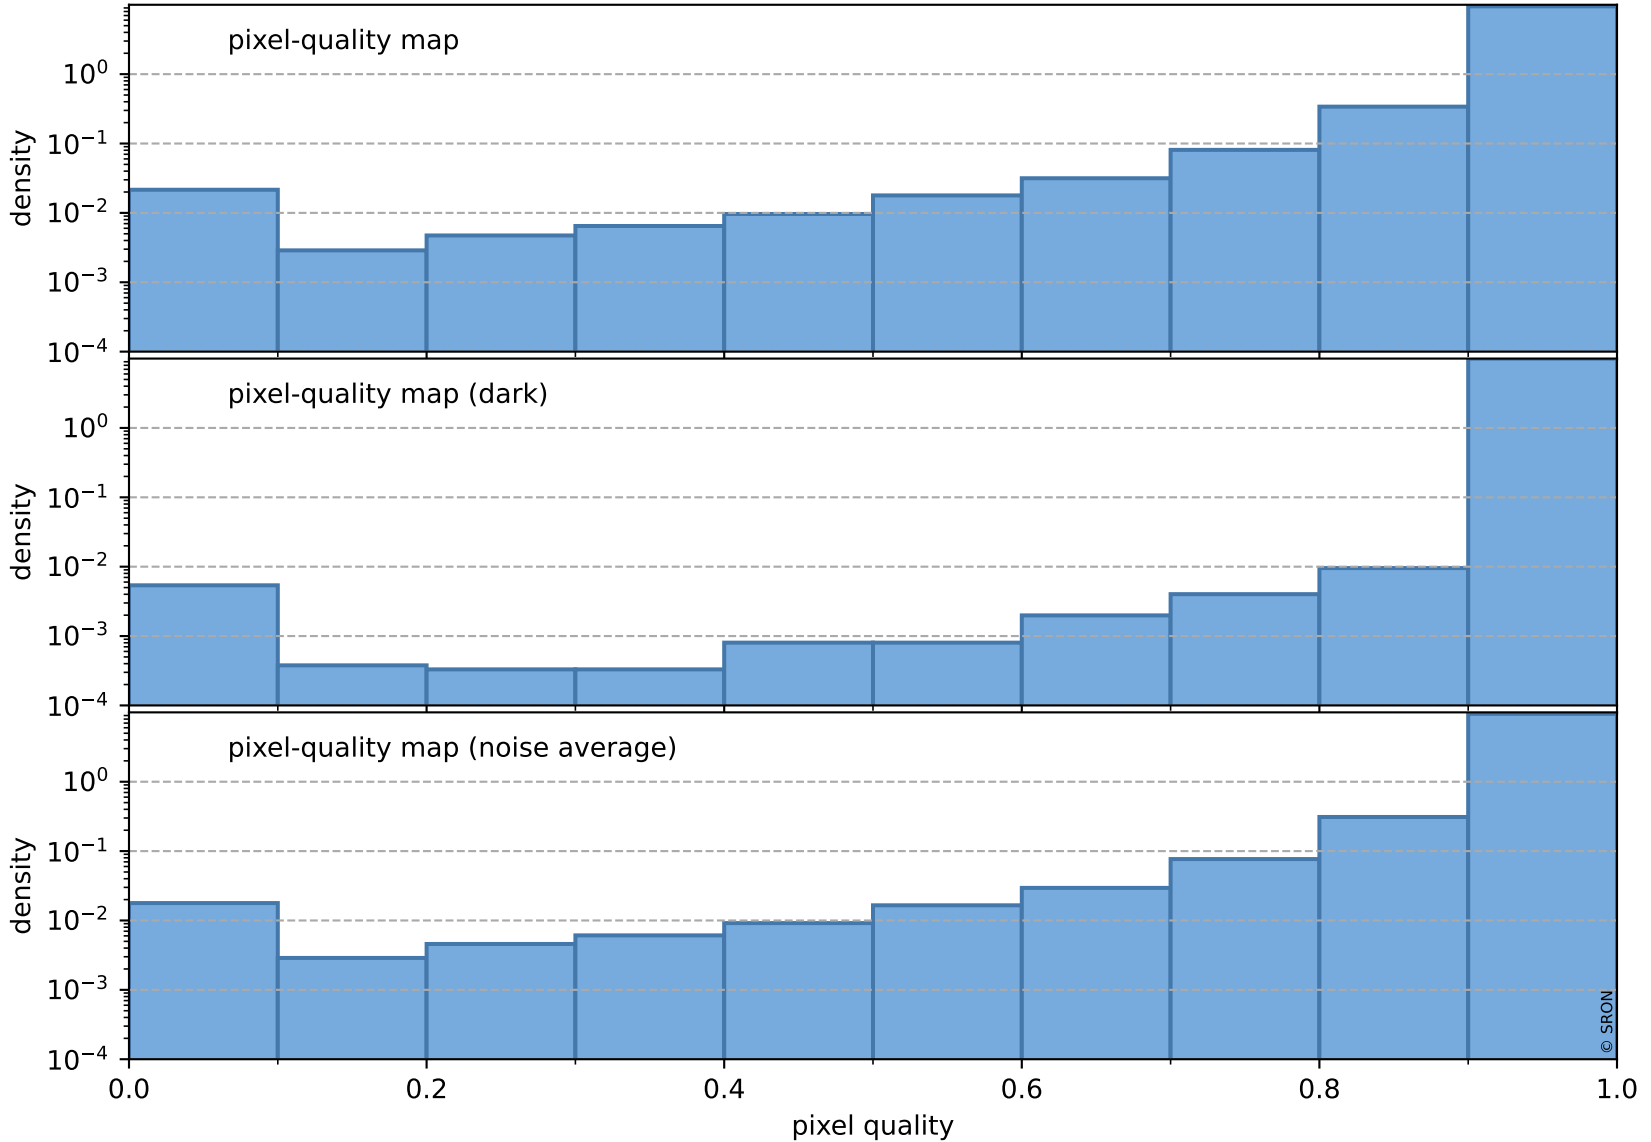

Tropomi SWIR pixel quality (official)

orbits : 17 in [18667, 18712]
coverage : 2021-05-21 / 2021-05-24
to good : 347
good to bad : 1565
to worst : 246
created : 2023-08-22T08:21:58

total quality compared with SWIR pixel-quality CKD

Tropomi SWIR pixel quality (official)

orbits : 17 in [18667, 18712]
coverage : 2021-05-21 / 2021-05-24
created : 2023-08-22T08:21:58

Histograms of pixel-quality

Tropomi SWIR pixel quality (official) ground-tracks of Sentinel-5P

orbits : 17 in [18667, 18712]
coverage : 2021-05-21 / 2021-05-24
created : 2023-08-22T08:21:58

Tropomi SWIR pixel quality (official)

orbits : [2827, 18712]
coverage : 2018-04-30 / 2021-05-24
created : 2023-08-22T08:21:59