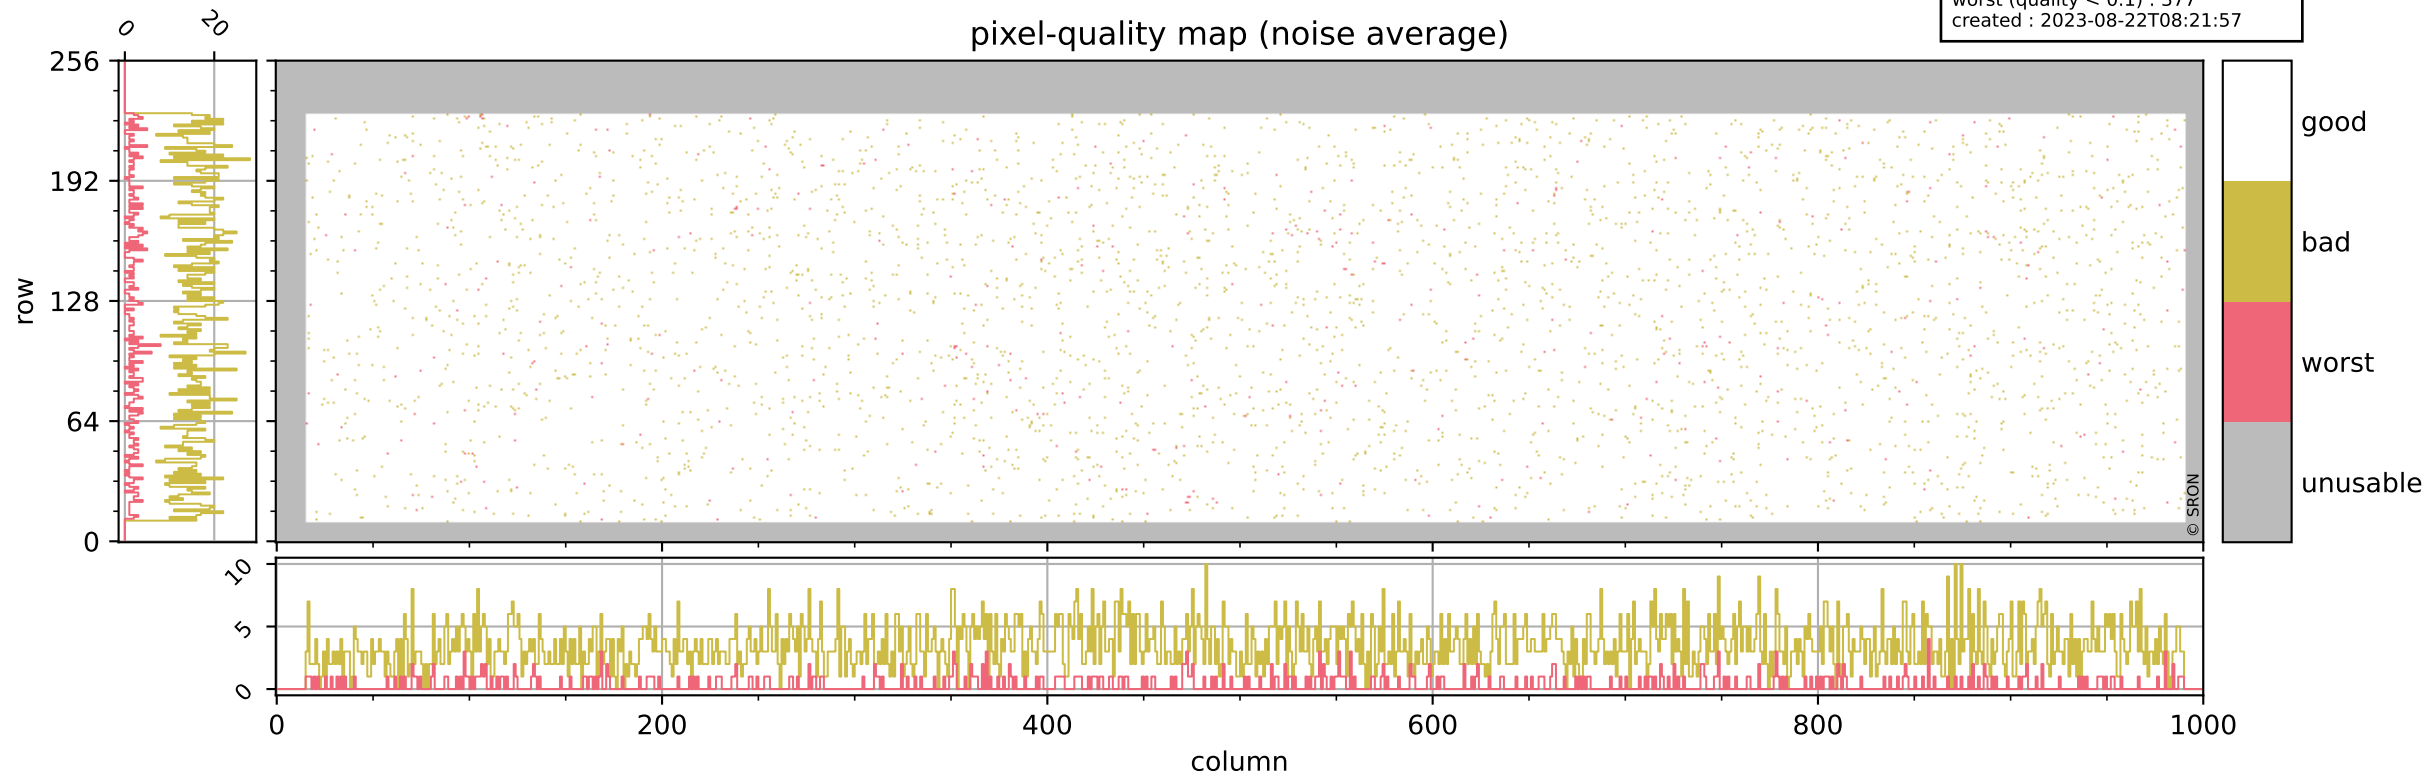

Tropomi SWIR pixel quality (official)

orbits : 17 in [18667, 18712]
coverage : 2021-05-21 / 2021-05-24
bad (quality < 0.8) : 297
worst (quality < 0.1) : 114
created : 2023-08-22T08:21:57

pixel-quality map (dark)

Tropomi SWIR pixel quality (official)

orbits : 17 in [18667, 18712]
coverage : 2021-05-21 / 2021-05-24
bad (quality < 0.8) : 3456
worst (quality < 0.1) : 377
created : 2023-08-22T08:21:57

pixel-quality map (noise average)

Tropomi SWIR pixel quality (official)

orbits : 17 in [18667, 18712]
coverage : 2021-05-21 / 2021-05-24
to good : 347
good to bad : 1565
to worst : 246
created : 2023-08-22T08:21:58

total quality compared with SWIR pixel-quality CKD

Tropomi SWIR pixel quality (official)

orbits : 17 in [18667, 18712]
coverage : 2021-05-21 / 2021-05-24
created : 2023-08-22T08:21:58

Histograms of pixel-quality

Tropomi SWIR pixel quality (official) ground-tracks of Sentinel-5P