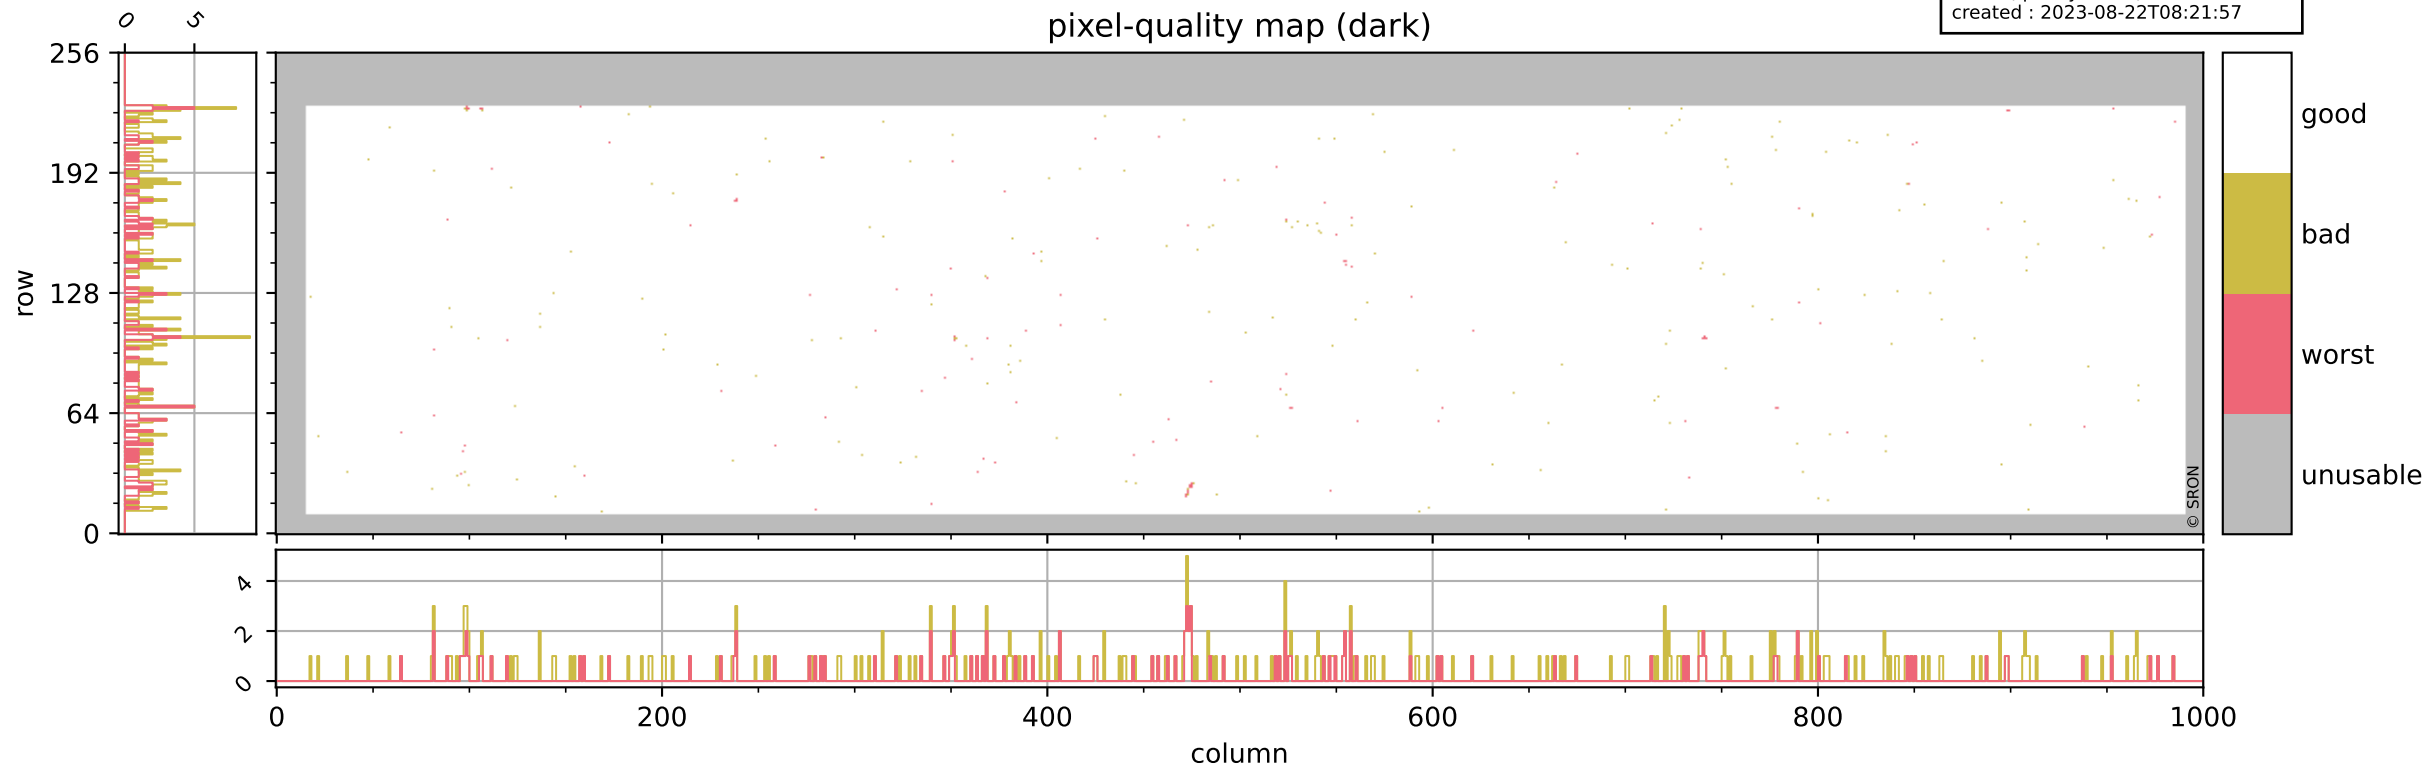

Tropomi SWIR pixel quality (official)

orbits : 17 in [18667, 18712]
coverage : 2021-05-21 / 2021-05-24
bad (quality < 0.8) : 3717
worst (quality < 0.1) : 456
created : 2023-08-22T08:21:57

pixel-quality map

Tropomi SWIR pixel quality (official)

orbits : 17 in [18667, 18712]
coverage : 2021-05-21 / 2021-05-24
bad (quality < 0.8) : 297
worst (quality < 0.1) : 114
created : 2023-08-22T08:21:57

pixel-quality map (dark)

Tropomi SWIR pixel quality (official)

orbits : 17 in [18667, 18712]
coverage : 2021-05-21 / 2021-05-24
bad (quality < 0.8) : 3456
worst (quality < 0.1) : 377
created : 2023-08-22T08:21:57

pixel-quality map (noise average)

Tropomi SWIR pixel quality (official)

orbits : 17 in [18667, 18712]
coverage : 2021-05-21 / 2021-05-24
created : 2023-08-22T08:21:58

Histograms of pixel-quality

Tropomi SWIR pixel quality (official) ground-tracks of Sentinel-5P