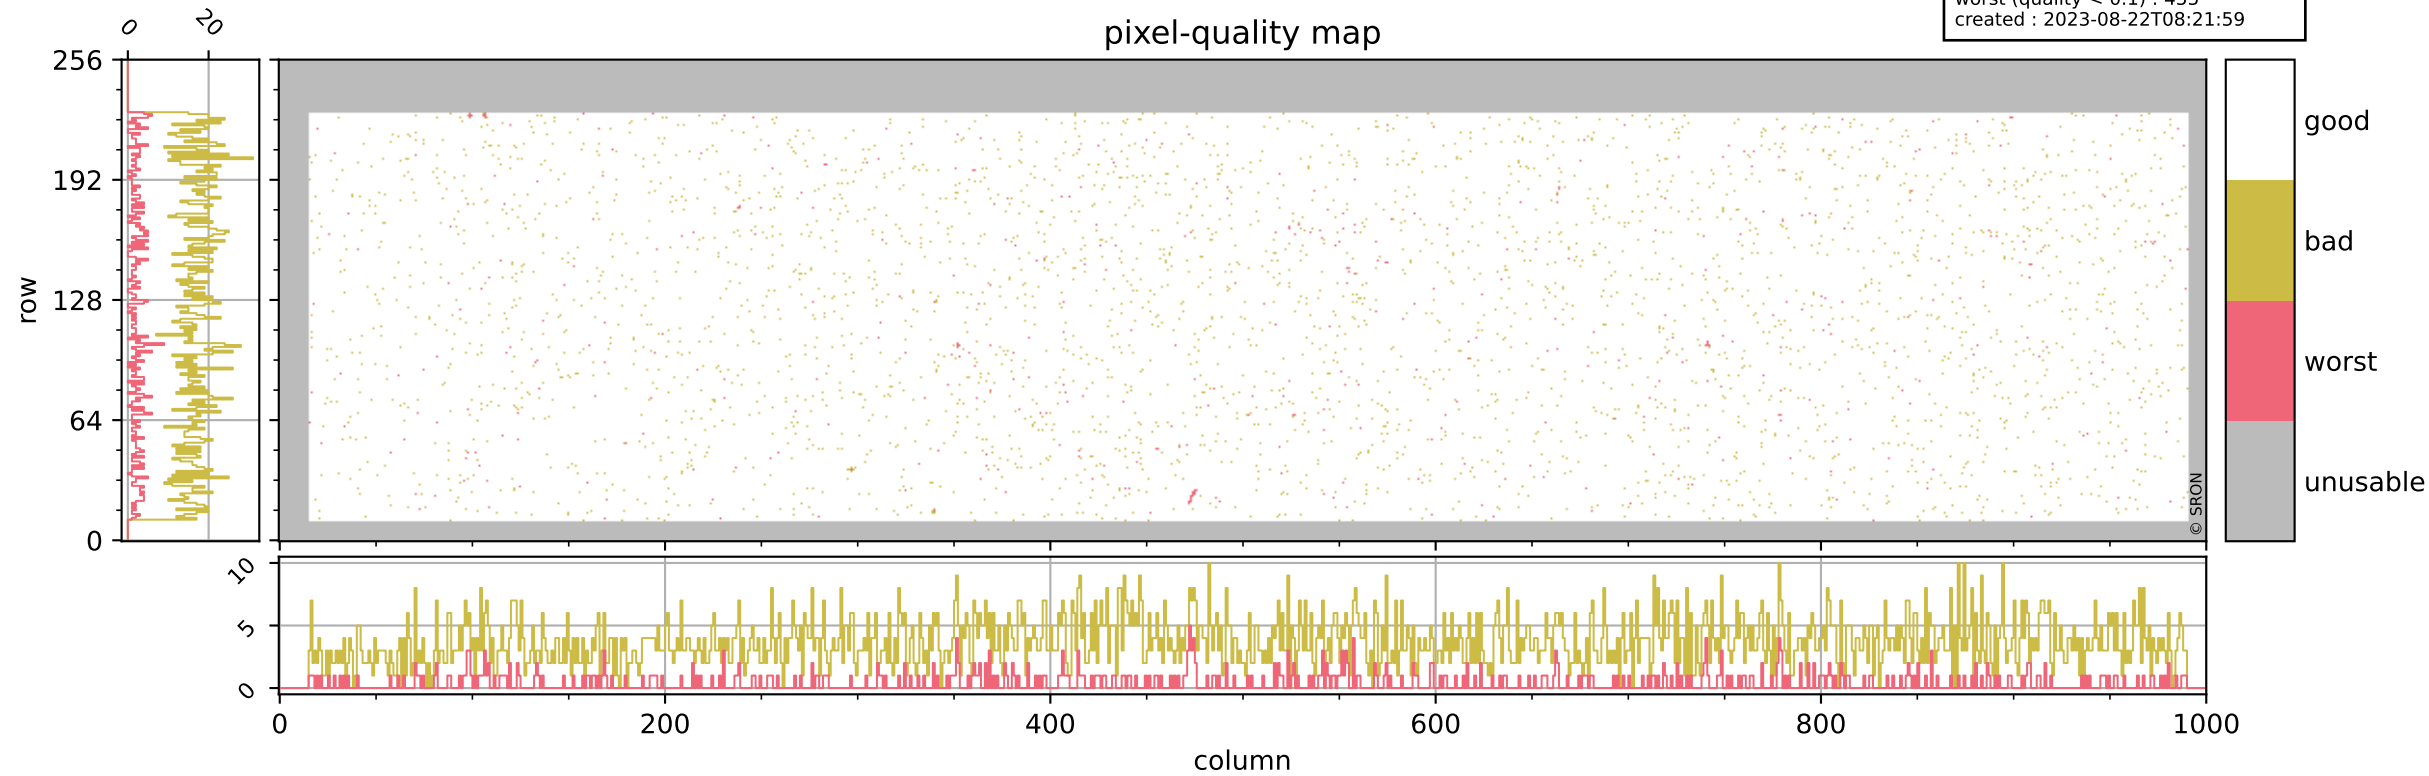

# Tropomi SWIR pixel quality (official)

orbits : 18 in [18682, 18727]  
coverage : 2021-05-22 / 2021-05-25  
bad (quality < 0.8) : 3683  
worst (quality < 0.1) : 455  
created : 2023-08-22T08:21:59

## pixel-quality map

# Tropomi SWIR pixel quality (official)

orbits : 18 in [18682, 18727]  
coverage : 2021-05-22 / 2021-05-25  
bad (quality < 0.8) : 293  
worst (quality < 0.1) : 115  
created : 2023-08-22T08:22:00

## pixel-quality map (dark)