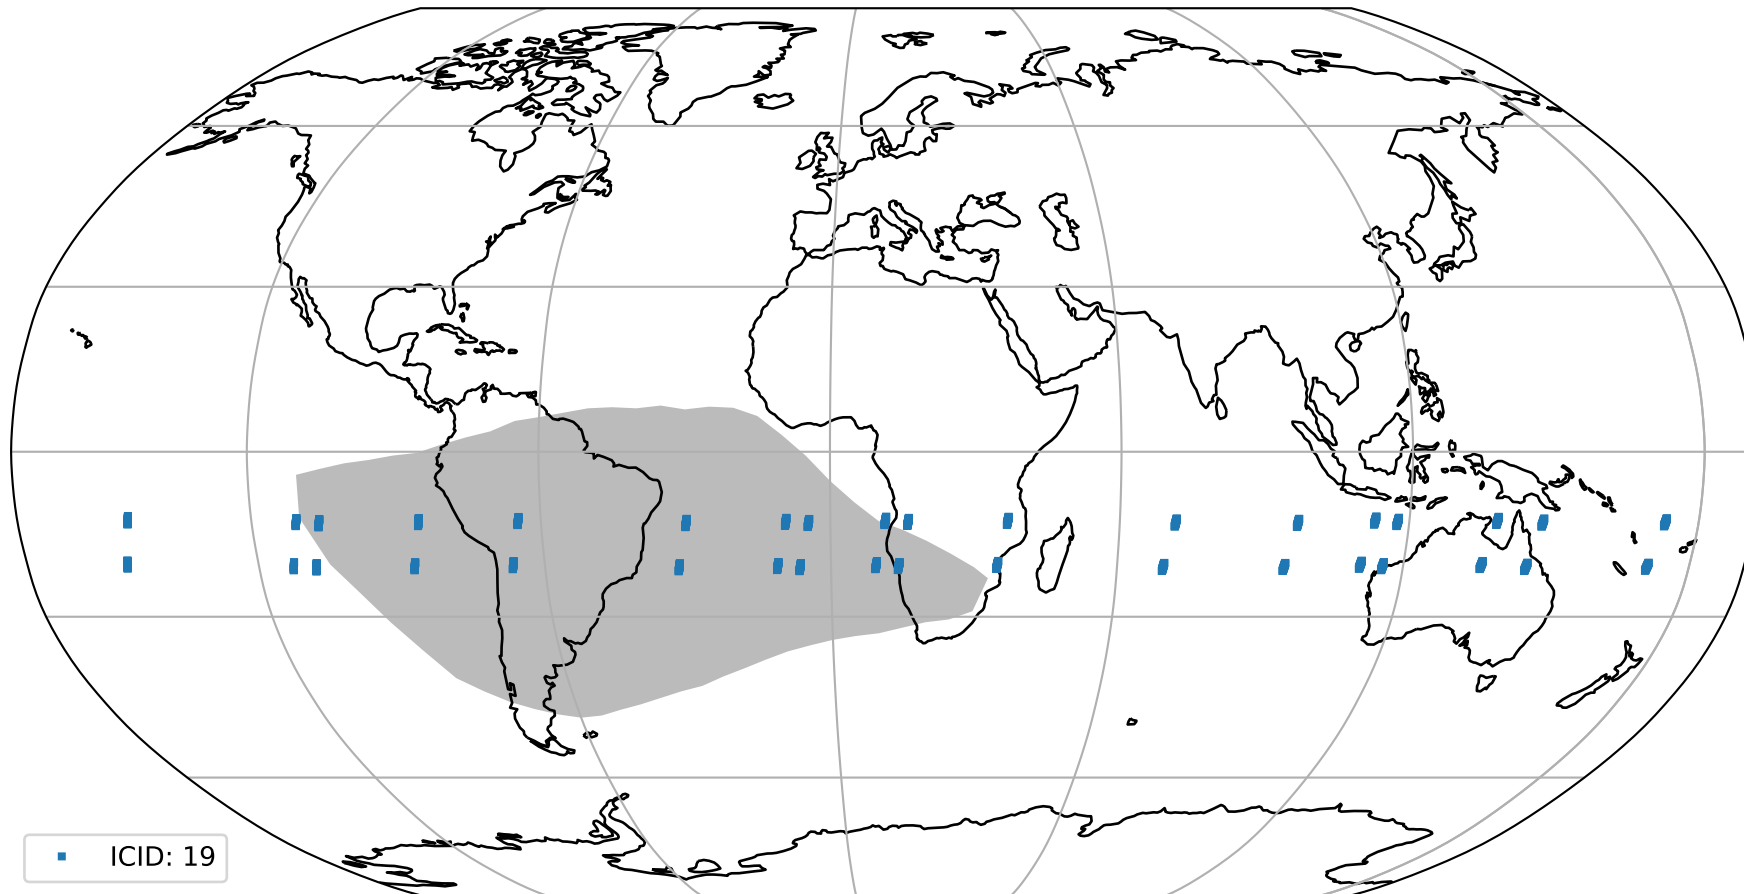

# Tropomi SWIR pixel quality (official)

orbits : 18 in [18682, 18727]  
coverage : 2021-05-22 / 2021-05-25  
created : 2023-08-22T08:22:00

## Histograms of pixel-quality

# Tropomi SWIR pixel quality (official) ground-tracks of Sentinel-5P

orbits : 18 in [18682, 18727]  
coverage : 2021-05-22 / 2021-05-25  
created : 2023-08-22T08:22:01