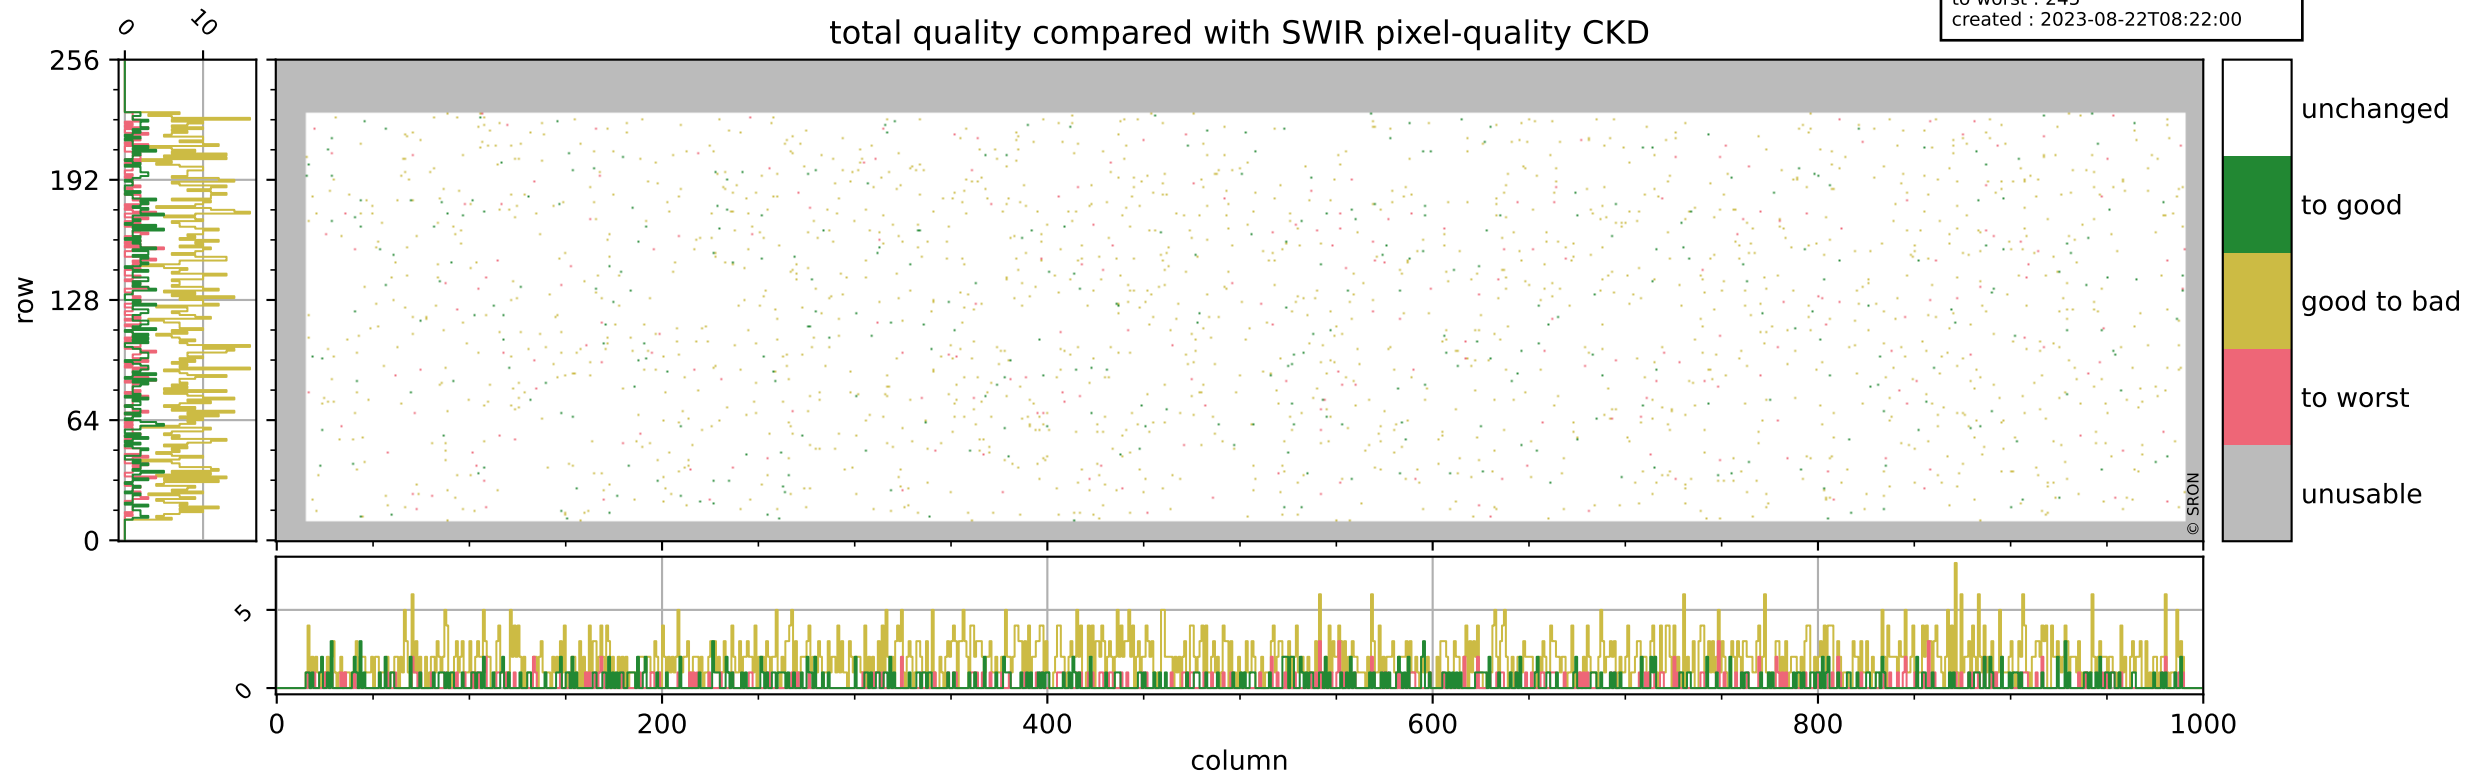

Tropomi SWIR pixel quality (official)

orbits : 18 in [18682, 18727]
coverage : 2021-05-22 / 2021-05-25
to good : 358
good to bad : 1543
to worst : 245
created : 2023-08-22T08:22:00

total quality compared with SWIR pixel-quality CKD