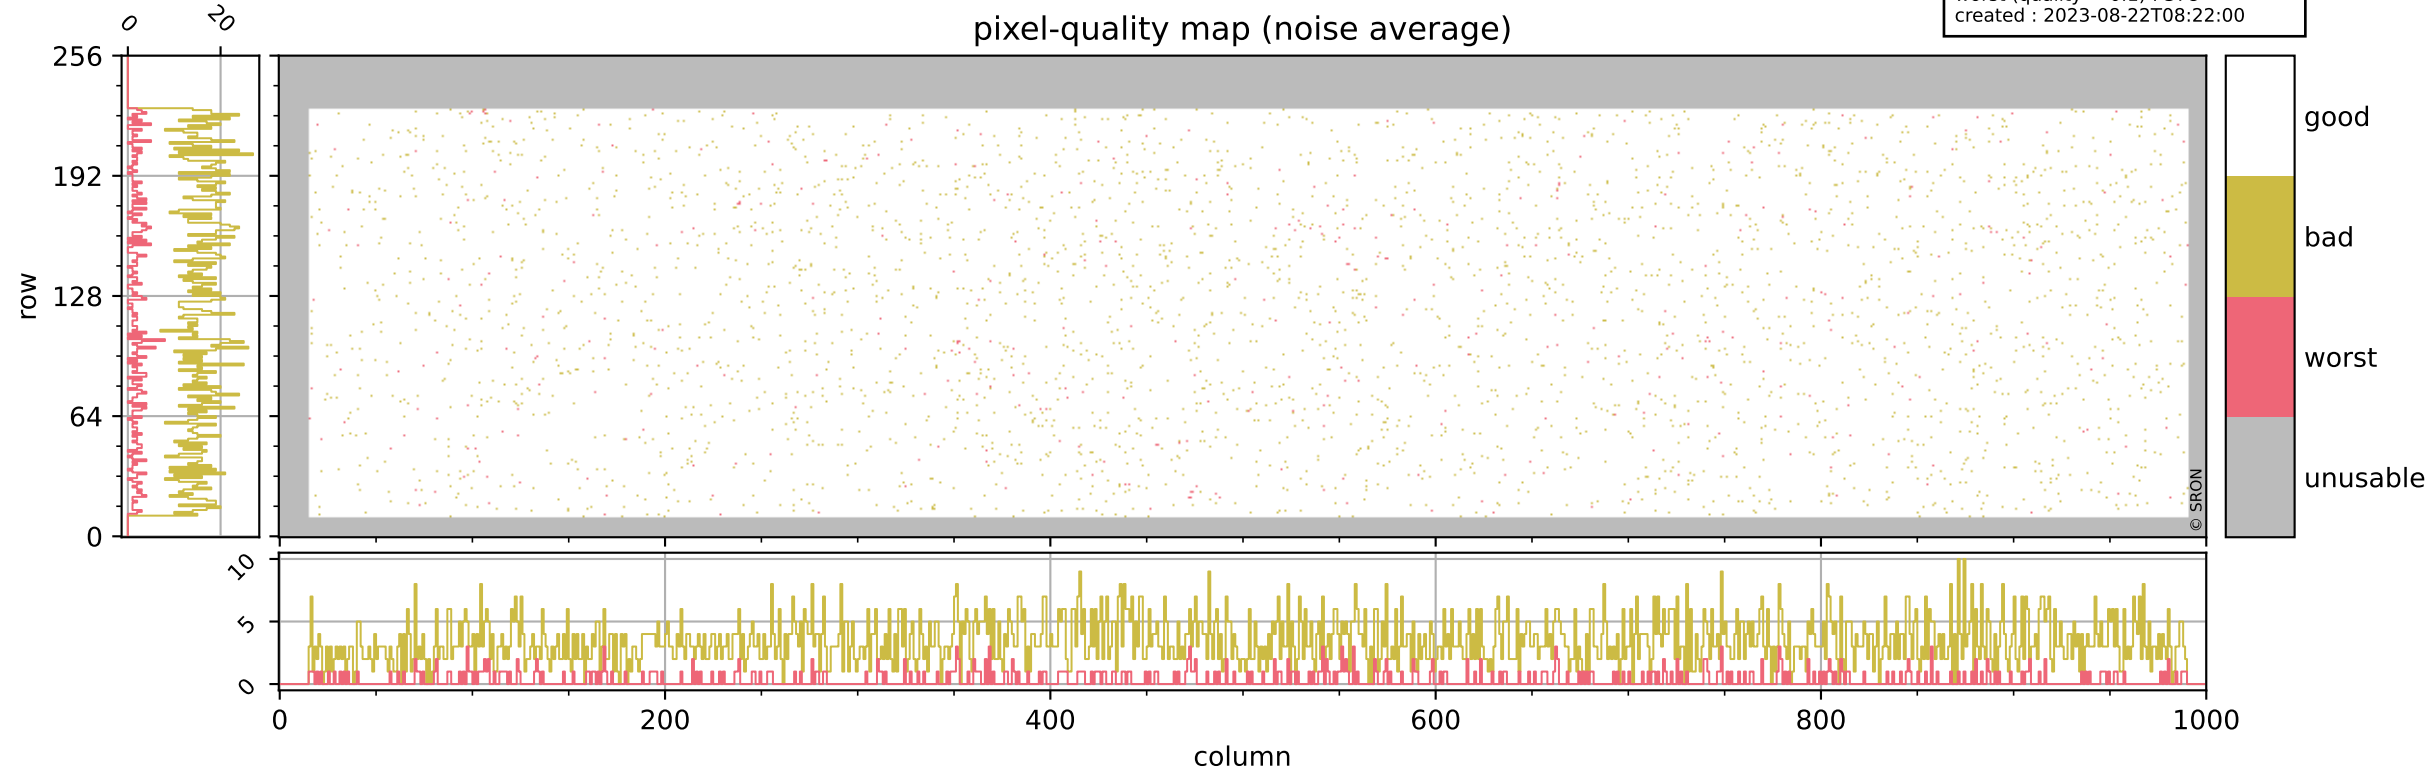

Tropomi SWIR pixel quality (official)

orbits : 18 in [18682, 18727]
coverage : 2021-05-22 / 2021-05-25
bad (quality < 0.8) : 3422
worst (quality < 0.1) : 378
created : 2023-08-22T08:22:00

pixel-quality map (noise average)