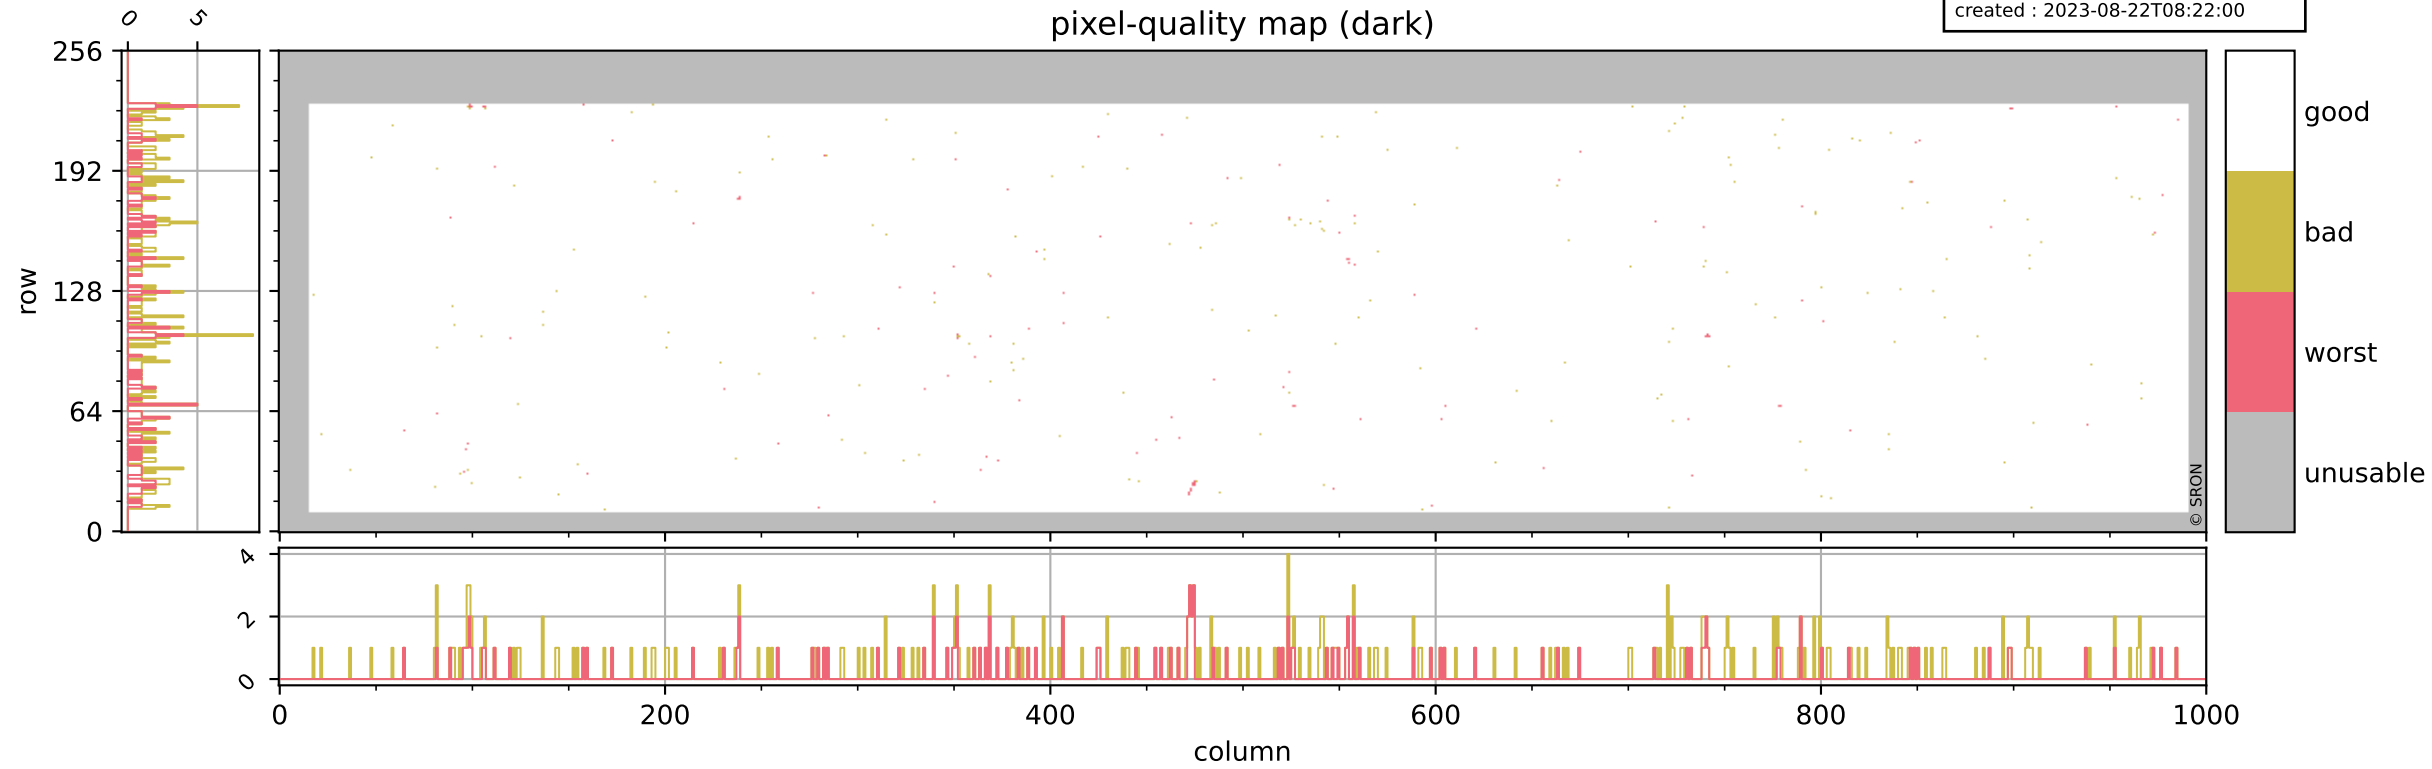

# Tropomi SWIR pixel quality (official)

orbits : 18 in [18682, 18727]  
coverage : 2021-05-22 / 2021-05-25  
bad (quality < 0.8) : 3683  
worst (quality < 0.1) : 455  
created : 2023-08-22T08:21:59

## pixel-quality map

# Tropomi SWIR pixel quality (official)

orbits : 18 in [18682, 18727]  
coverage : 2021-05-22 / 2021-05-25  
bad (quality < 0.8) : 293  
worst (quality < 0.1) : 115  
created : 2023-08-22T08:22:00

## pixel-quality map (dark)