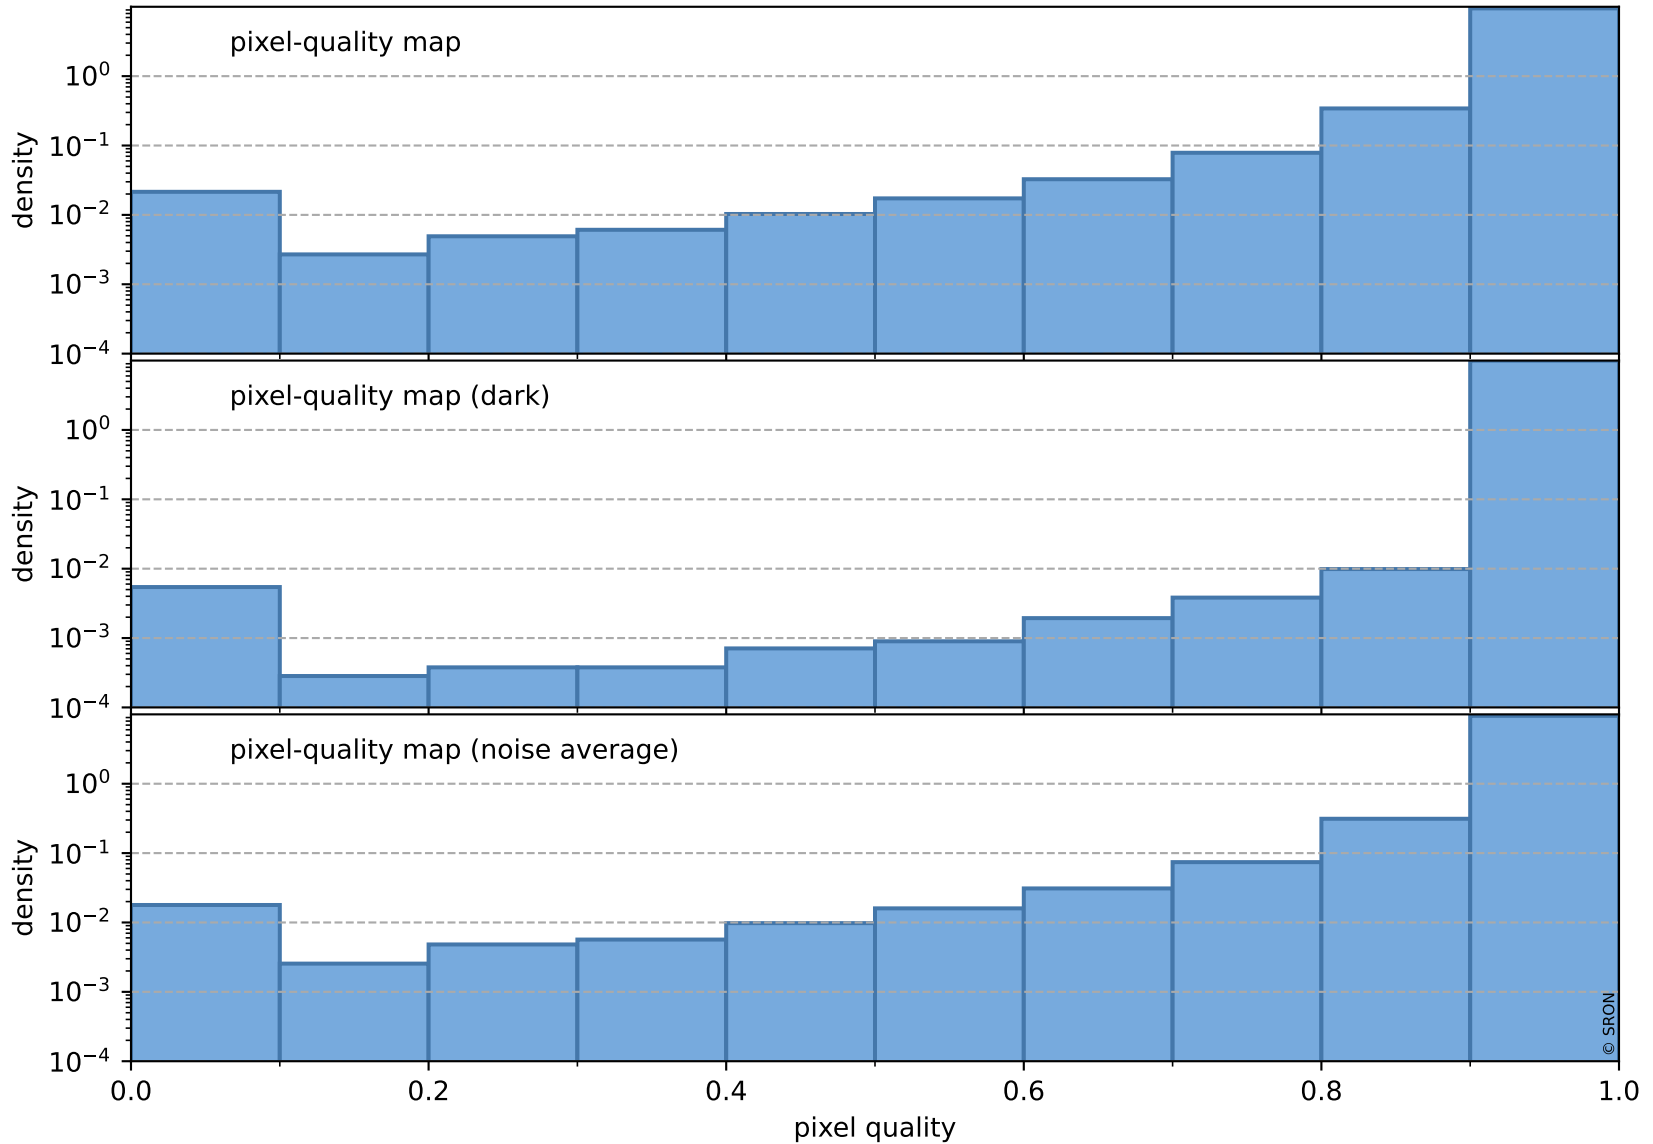

Tropomi SWIR pixel quality (official)

orbits : 18 in [18682, 18727]
coverage : 2021-05-22 / 2021-05-25
created : 2023-08-22T08:22:00

Histograms of pixel-quality