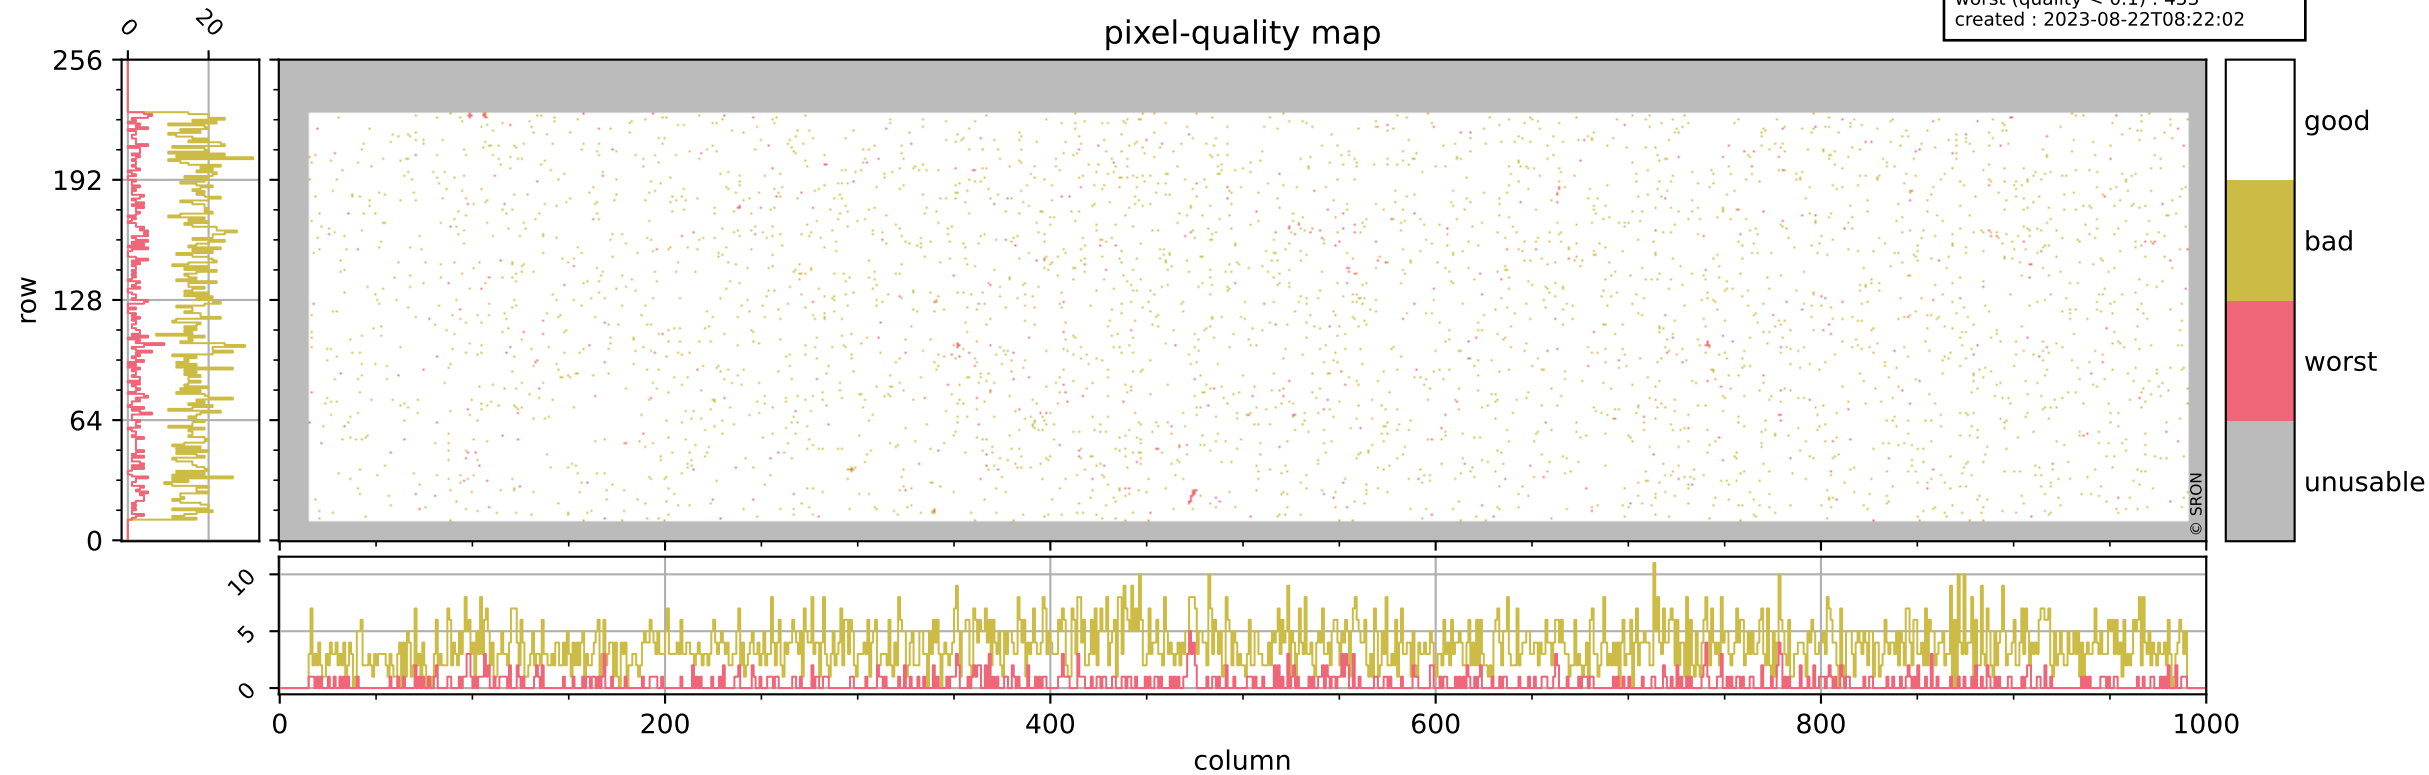

Tropomi SWIR pixel quality (official)

orbits : 18 in [18697, 18742]
coverage : 2021-05-23 / 2021-05-26
bad (quality < 0.8) : 3710
worst (quality < 0.1) : 453
created : 2023-08-22T08:22:02

pixel-quality map

Tropomi SWIR pixel quality (official)

orbits : 18 in [18697, 18742]
coverage : 2021-05-23 / 2021-05-26
bad (quality < 0.8) : 296
worst (quality < 0.1) : 114
created : 2023-08-22T08:22:02

pixel-quality map (dark)

Tropomi SWIR pixel quality (official)

orbits : 18 in [18697, 18742]
coverage : 2021-05-23 / 2021-05-26
bad (quality < 0.8) : 3452
worst (quality < 0.1) : 375
created : 2023-08-22T08:22:02

Tropomi SWIR pixel quality (official)

orbits : 18 in [18697, 18742]
coverage : 2021-05-23 / 2021-05-26
created : 2023-08-22T08:22:03

Histograms of pixel-quality

Tropomi SWIR pixel quality (official) ground-tracks of Sentinel-5P

orbits : 18 in [18697, 18742]
coverage : 2021-05-23 / 2021-05-26
created : 2023-08-22T08:22:03