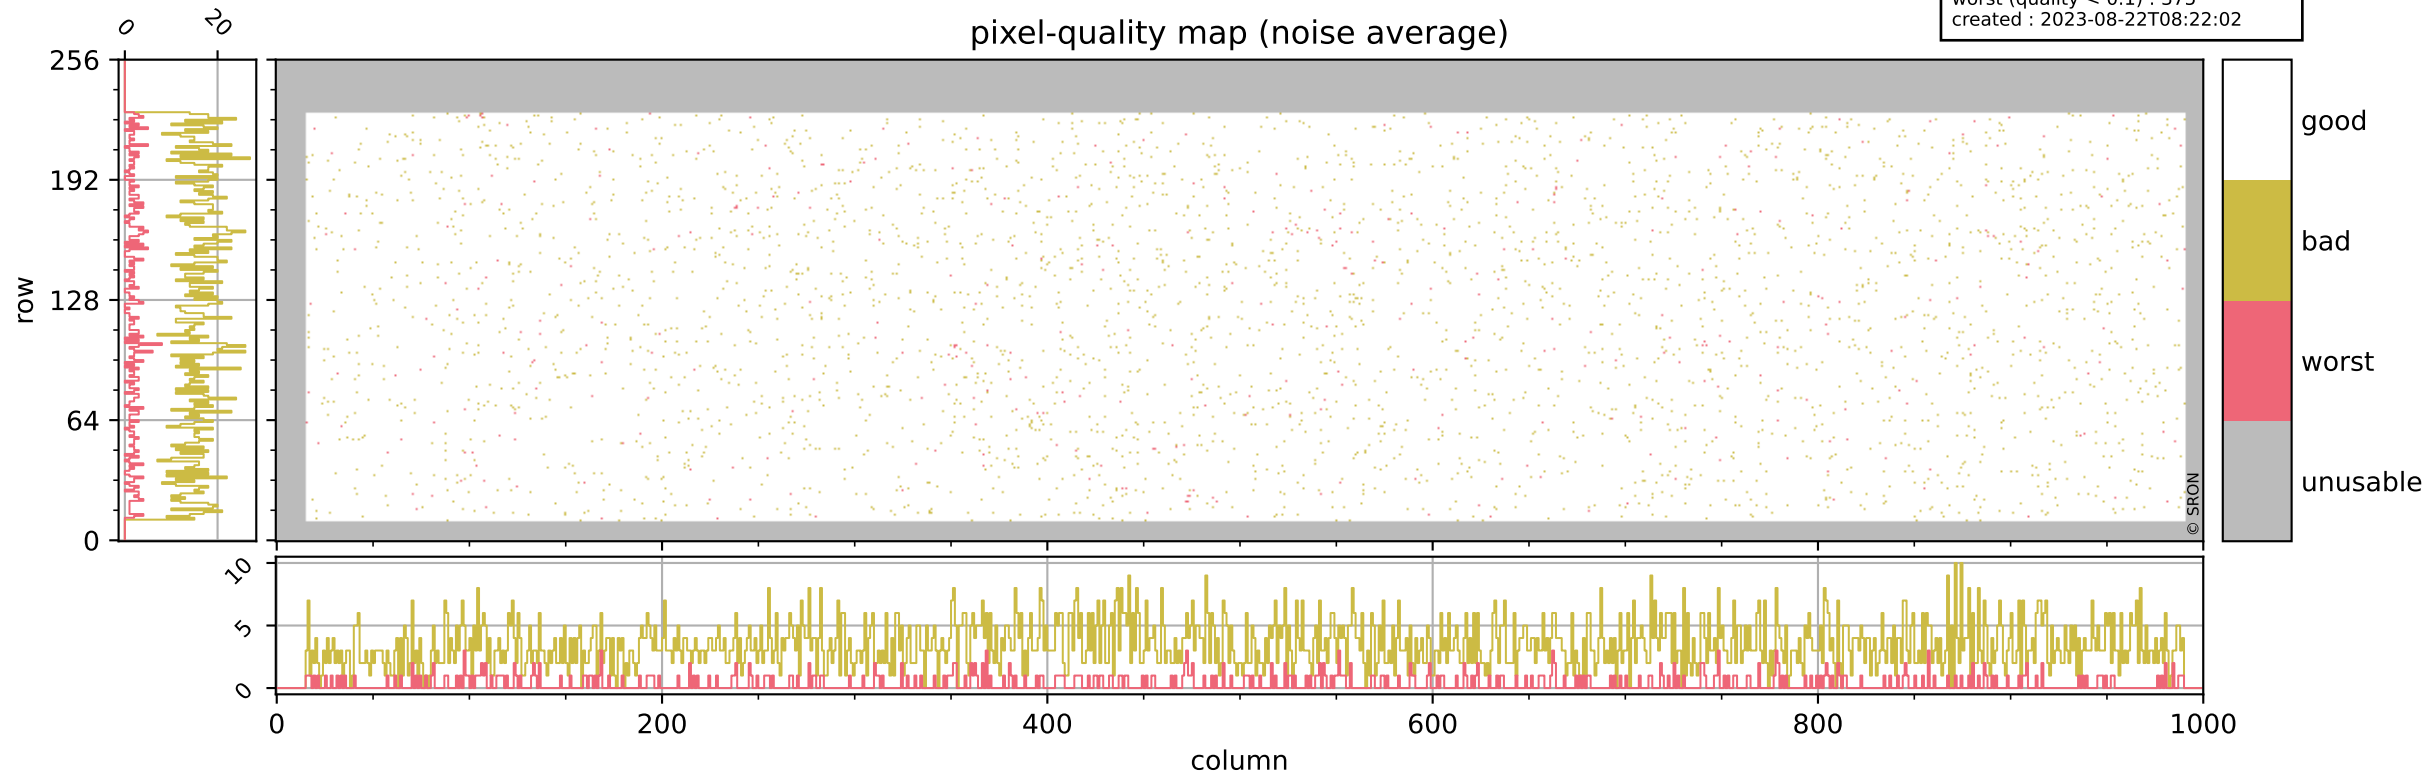

Tropomi SWIR pixel quality (official)

orbits : 18 in [18697, 18742]
coverage : 2021-05-23 / 2021-05-26
bad (quality < 0.8) : 296
worst (quality < 0.1) : 114
created : 2023-08-22T08:22:02

pixel-quality map (dark)

Tropomi SWIR pixel quality (official)

orbits : 18 in [18697, 18742]
coverage : 2021-05-23 / 2021-05-26
bad (quality < 0.8) : 3452
worst (quality < 0.1) : 375
created : 2023-08-22T08:22:02

Tropomi SWIR pixel quality (official)

orbits : 18 in [18697, 18742]
coverage : 2021-05-23 / 2021-05-26
to good : 353
good to bad : 1569
to worst : 243
created : 2023-08-22T08:22:02

total quality compared with SWIR pixel-quality CKD

Tropomi SWIR pixel quality (official)

orbits : 18 in [18697, 18742]
coverage : 2021-05-23 / 2021-05-26
created : 2023-08-22T08:22:03

Histograms of pixel-quality

Tropomi SWIR pixel quality (official) ground-tracks of Sentinel-5P

orbits : 18 in [18697, 18742]
coverage : 2021-05-23 / 2021-05-26
created : 2023-08-22T08:22:03