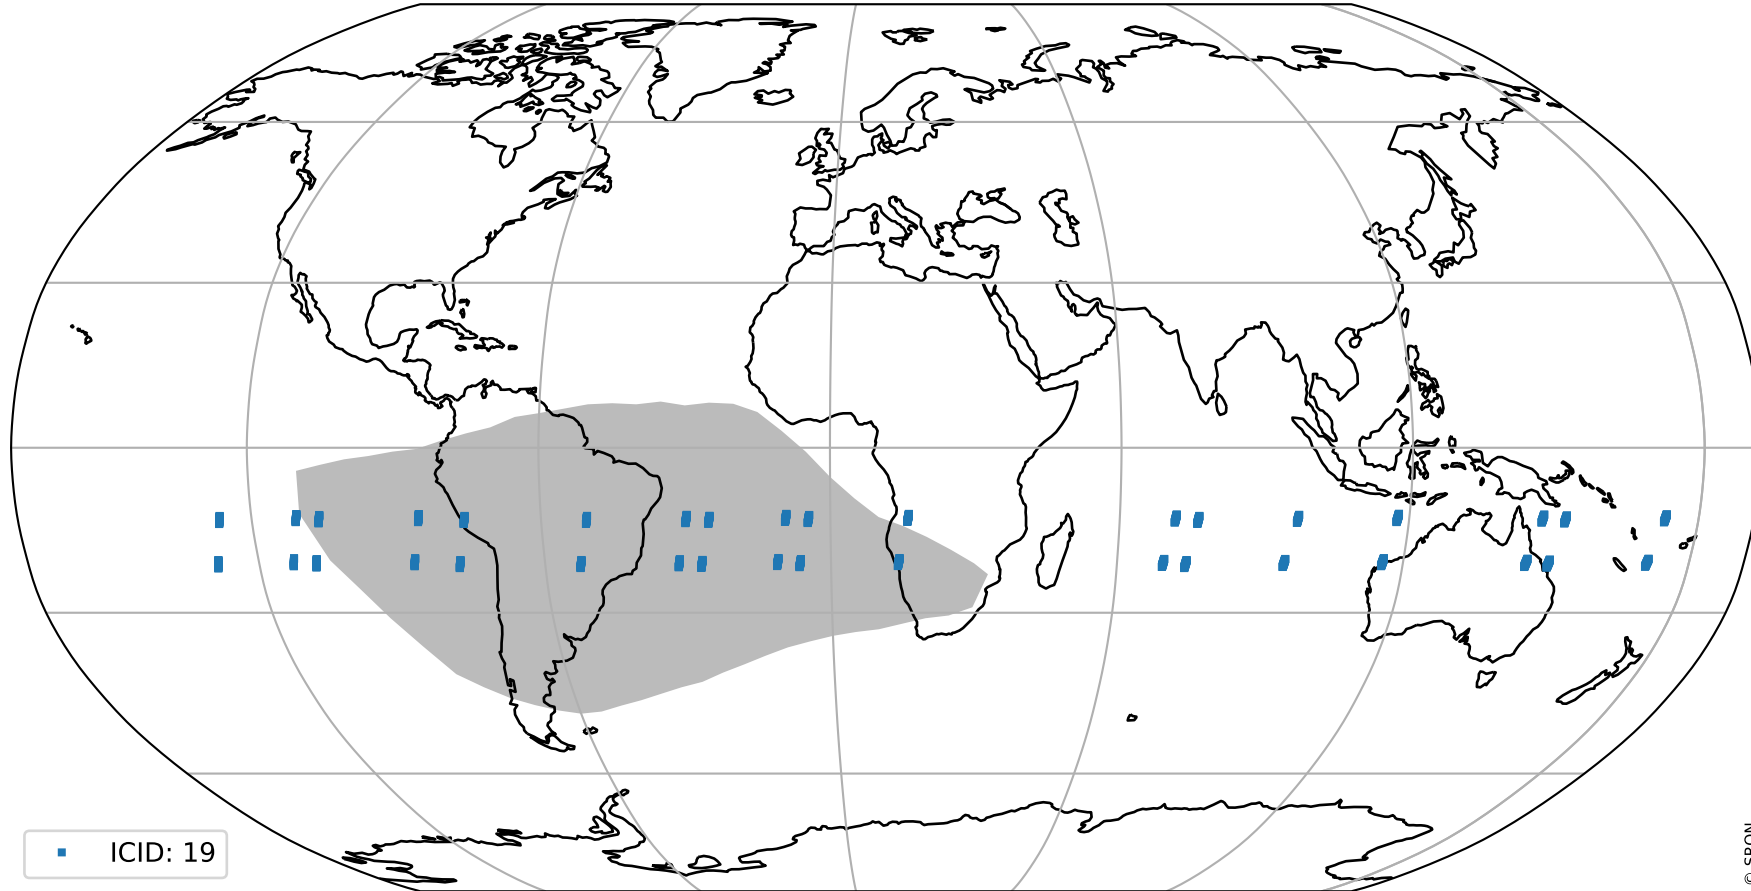

Tropomi SWIR pixel quality (official)

orbits : 18 in [18697, 18742]
coverage : 2021-05-23 / 2021-05-26
bad (quality < 0.8) : 3452
worst (quality < 0.1) : 375
created : 2023-08-22T08:22:02

Tropomi SWIR pixel quality (official)

orbits : 18 in [18697, 18742]
coverage : 2021-05-23 / 2021-05-26
to good : 353
good to bad : 1569
to worst : 243
created : 2023-08-22T08:22:02

total quality compared with SWIR pixel-quality CKD

Tropomi SWIR pixel quality (official)

orbits : 18 in [18697, 18742]
coverage : 2021-05-23 / 2021-05-26
created : 2023-08-22T08:22:03

Histograms of pixel-quality

Tropomi SWIR pixel quality (official) ground-tracks of Sentinel-5P

orbits : 18 in [18697, 18742]
coverage : 2021-05-23 / 2021-05-26
created : 2023-08-22T08:22:03

Tropomi SWIR pixel quality (official)

orbits : [2827, 18742]
coverage : 2018-04-30 / 2021-05-26
created : 2023-08-22T08:22:03

trend of pixel quality & temperatures