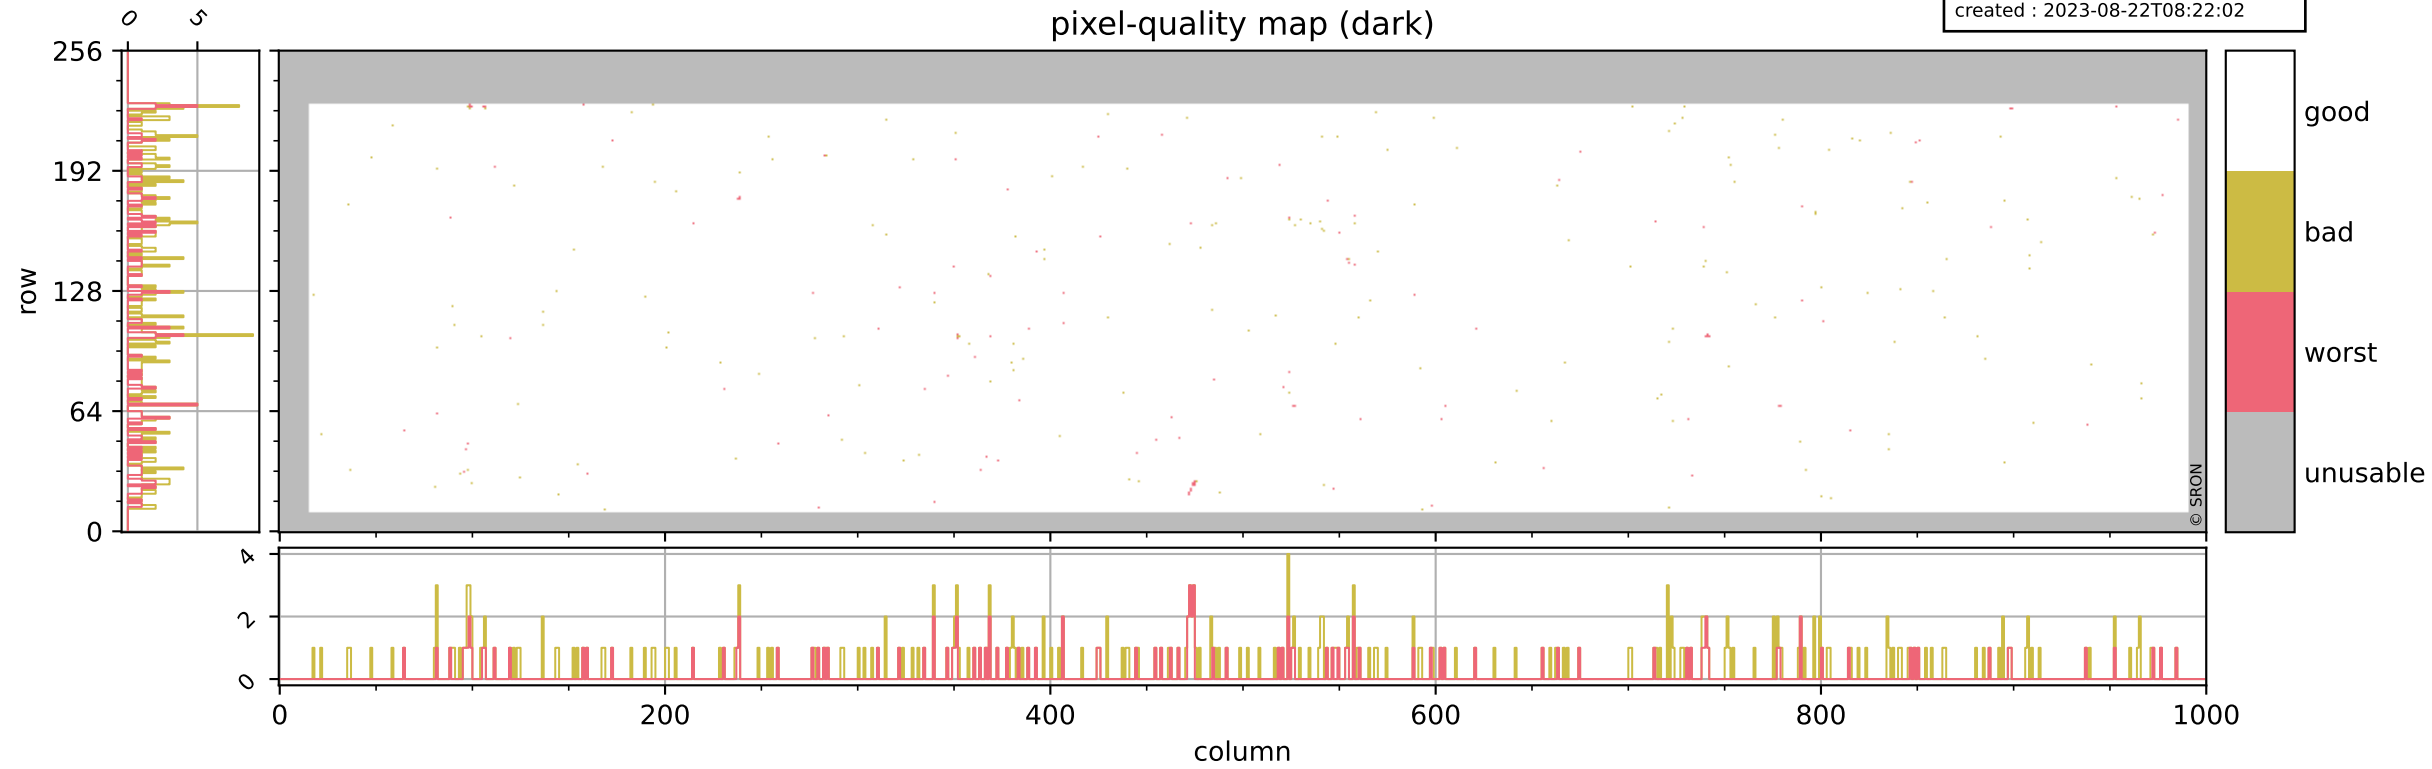

Tropomi SWIR pixel quality (official)

orbits : 18 in [18697, 18742]
coverage : 2021-05-23 / 2021-05-26
bad (quality < 0.8) : 3710
worst (quality < 0.1) : 453
created : 2023-08-22T08:22:02

pixel-quality map

Tropomi SWIR pixel quality (official)

orbits : 18 in [18697, 18742]
coverage : 2021-05-23 / 2021-05-26
bad (quality < 0.8) : 296
worst (quality < 0.1) : 114
created : 2023-08-22T08:22:02

pixel-quality map (dark)

Tropomi SWIR pixel quality (official)

orbits : 18 in [18697, 18742]
coverage : 2021-05-23 / 2021-05-26
bad (quality < 0.8) : 3452
worst (quality < 0.1) : 375
created : 2023-08-22T08:22:02

Tropomi SWIR pixel quality (official)

orbits : 18 in [18697, 18742]
coverage : 2021-05-23 / 2021-05-26
created : 2023-08-22T08:22:03

Histograms of pixel-quality

Tropomi SWIR pixel quality (official) ground-tracks of Sentinel-5P

orbits : 18 in [18697, 18742]
coverage : 2021-05-23 / 2021-05-26
created : 2023-08-22T08:22:03