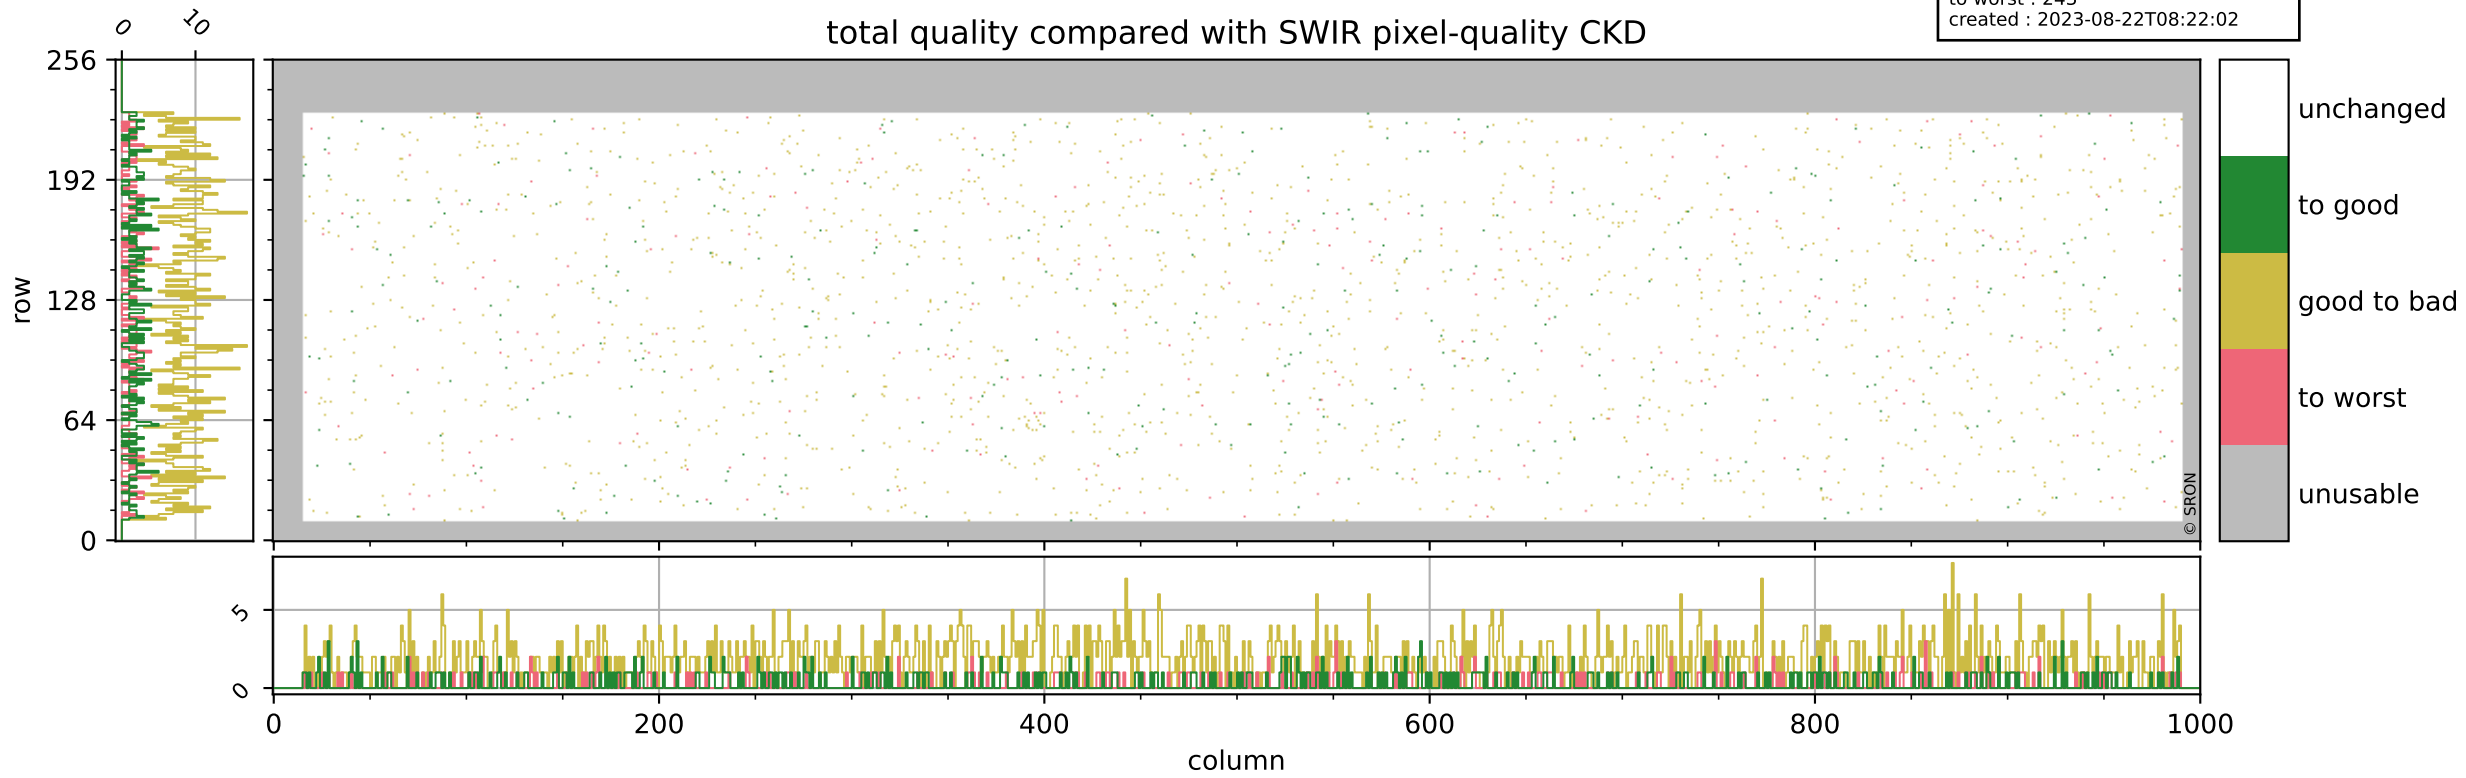

Tropomi SWIR pixel quality (official)

orbits : 18 in [18697, 18742]
coverage : 2021-05-23 / 2021-05-26
bad (quality < 0.8) : 296
worst (quality < 0.1) : 114
created : 2023-08-22T08:22:02

pixel-quality map (dark)

Tropomi SWIR pixel quality (official)

orbits : 18 in [18697, 18742]
coverage : 2021-05-23 / 2021-05-26
bad (quality < 0.8) : 3452
worst (quality < 0.1) : 375
created : 2023-08-22T08:22:02

Tropomi SWIR pixel quality (official)

orbits : 18 in [18697, 18742]
coverage : 2021-05-23 / 2021-05-26
to good : 353
good to bad : 1569
to worst : 243
created : 2023-08-22T08:22:02

total quality compared with SWIR pixel-quality CKD

Tropomi SWIR pixel quality (official)

orbits : 18 in [18697, 18742]
coverage : 2021-05-23 / 2021-05-26
created : 2023-08-22T08:22:03

Histograms of pixel-quality

Tropomi SWIR pixel quality (official) ground-tracks of Sentinel-5P

orbits : 18 in [18697, 18742]
coverage : 2021-05-23 / 2021-05-26
created : 2023-08-22T08:22:03