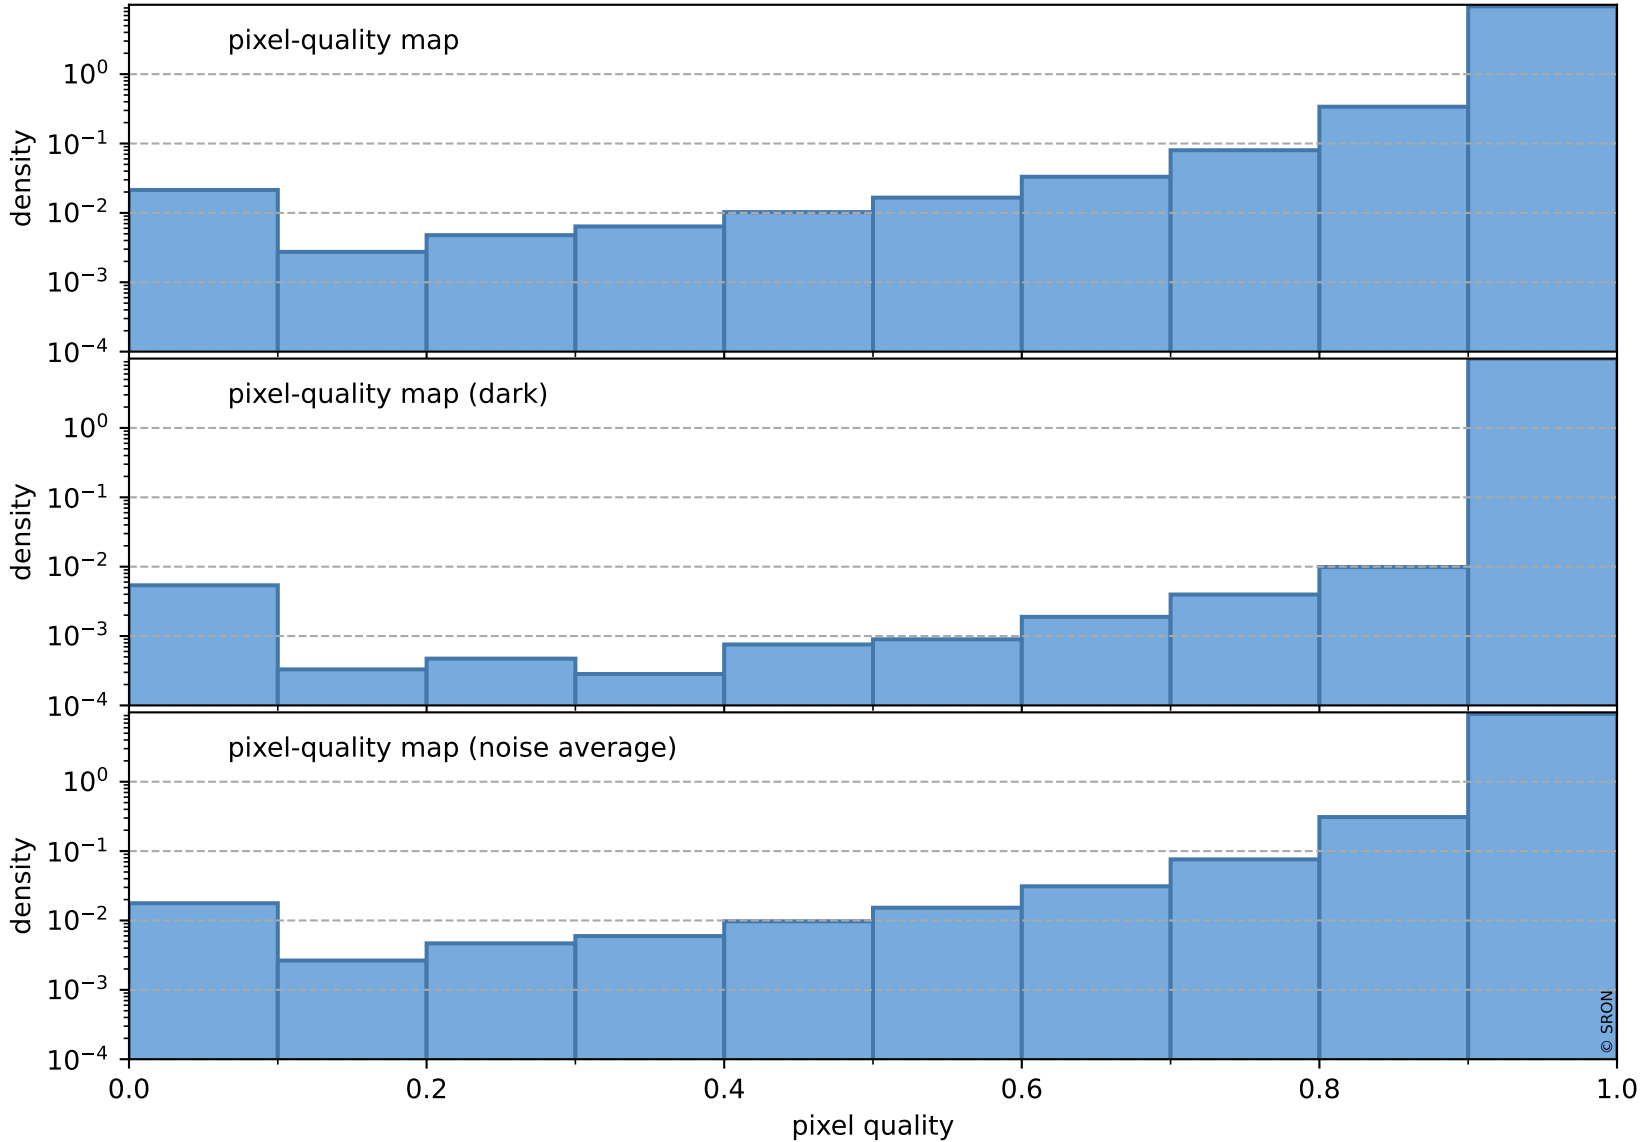

orbits : 18 in [18697, 18742]
coverage : 2021-05-23 / 2021-05-26
to good : 353
good to bad : 1569
to worst : 243
created : 2023-08-22T08:22:02

total quality compared with SWIR pixel-quality CKD

Tropomi SWIR pixel quality (official)

orbits : 18 in [18697, 18742]
coverage : 2021-05-23 / 2021-05-26
created : 2023-08-22T08:22:03

Histograms of pixel-quality

Tropomi SWIR pixel quality (official) ground-tracks of Sentinel-5P

orbits : 18 in [18697, 18742]
coverage : 2021-05-23 / 2021-05-26
created : 2023-08-22T08:22:03

Tropomi SWIR pixel quality (official)

orbits : [2827, 18742]
coverage : 2018-04-30 / 2021-05-26
created : 2023-08-22T08:22:03

trend of pixel quality & temperatures