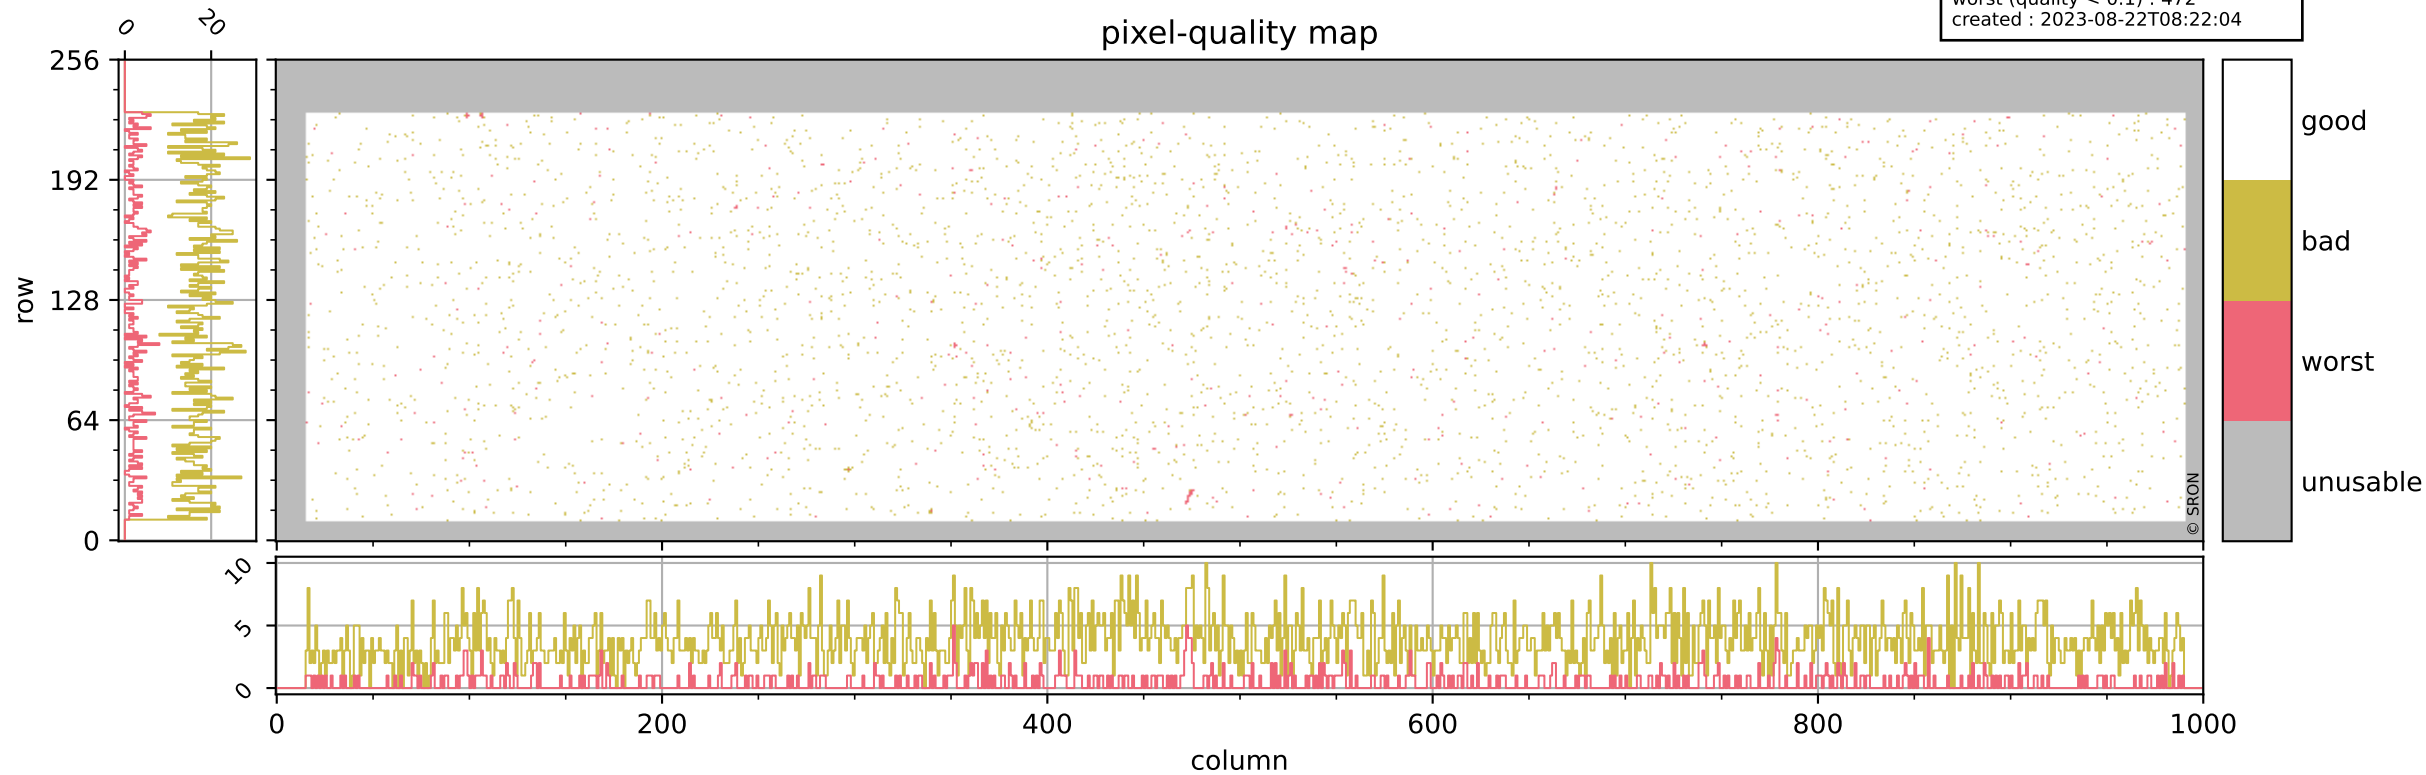

Tropomi SWIR pixel quality (official)

orbits : 20 in [18712, 18757]
coverage : 2021-05-24 / 2021-05-27
bad (quality < 0.8) : 3776
worst (quality < 0.1) : 472
created : 2023-08-22T08:22:04

pixel-quality map

Tropomi SWIR pixel quality (official)

orbits : 20 in [18712, 18757]
coverage : 2021-05-24 / 2021-05-27
bad (quality < 0.8) : 297
worst (quality < 0.1) : 113
created : 2023-08-22T08:22:04

pixel-quality map (dark)

Tropomi SWIR pixel quality (official)

orbits : 20 in [18712, 18757]
coverage : 2021-05-24 / 2021-05-27
bad (quality < 0.8) : 3519
worst (quality < 0.1) : 394
created : 2023-08-22T08:22:05

pixel-quality map (noise average)

Tropomi SWIR pixel quality (official)

orbits : 20 in [18712, 18757]
coverage : 2021-05-24 / 2021-05-27
created : 2023-08-22T08:22:05

Histograms of pixel-quality

Tropomi SWIR pixel quality (official) ground-tracks of Sentinel-5P