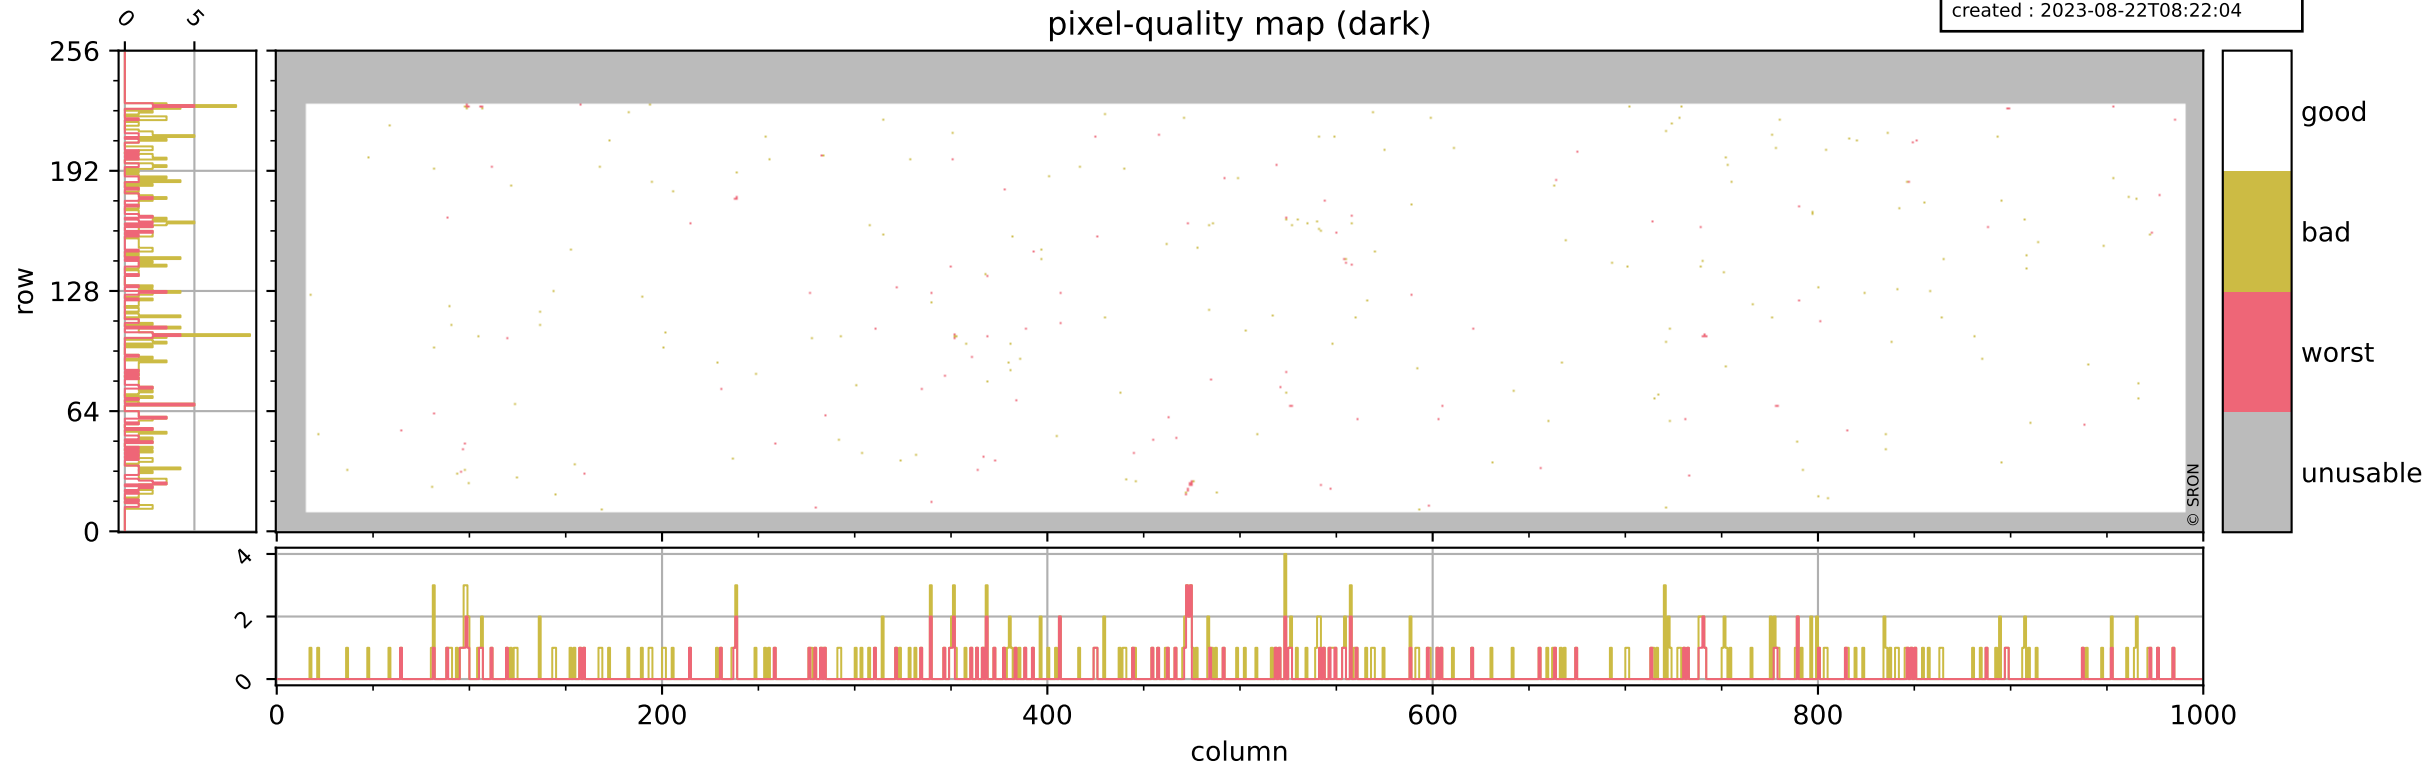

Tropomi SWIR pixel quality (official)

orbits : 20 in [18712, 18757]
coverage : 2021-05-24 / 2021-05-27
bad (quality < 0.8) : 3776
worst (quality < 0.1) : 472
created : 2023-08-22T08:22:04

pixel-quality map

Tropomi SWIR pixel quality (official)

orbits : 20 in [18712, 18757]
coverage : 2021-05-24 / 2021-05-27
bad (quality < 0.8) : 297
worst (quality < 0.1) : 113
created : 2023-08-22T08:22:04

pixel-quality map (dark)

Tropomi SWIR pixel quality (official)

orbits : 20 in [18712, 18757]
coverage : 2021-05-24 / 2021-05-27
bad (quality < 0.8) : 3519
worst (quality < 0.1) : 394
created : 2023-08-22T08:22:05

pixel-quality map (noise average)

Tropomi SWIR pixel quality (official)

orbits : 20 in [18712, 18757]
coverage : 2021-05-24 / 2021-05-27
created : 2023-08-22T08:22:05

Histograms of pixel-quality

Tropomi SWIR pixel quality (official) ground-tracks of Sentinel-5P