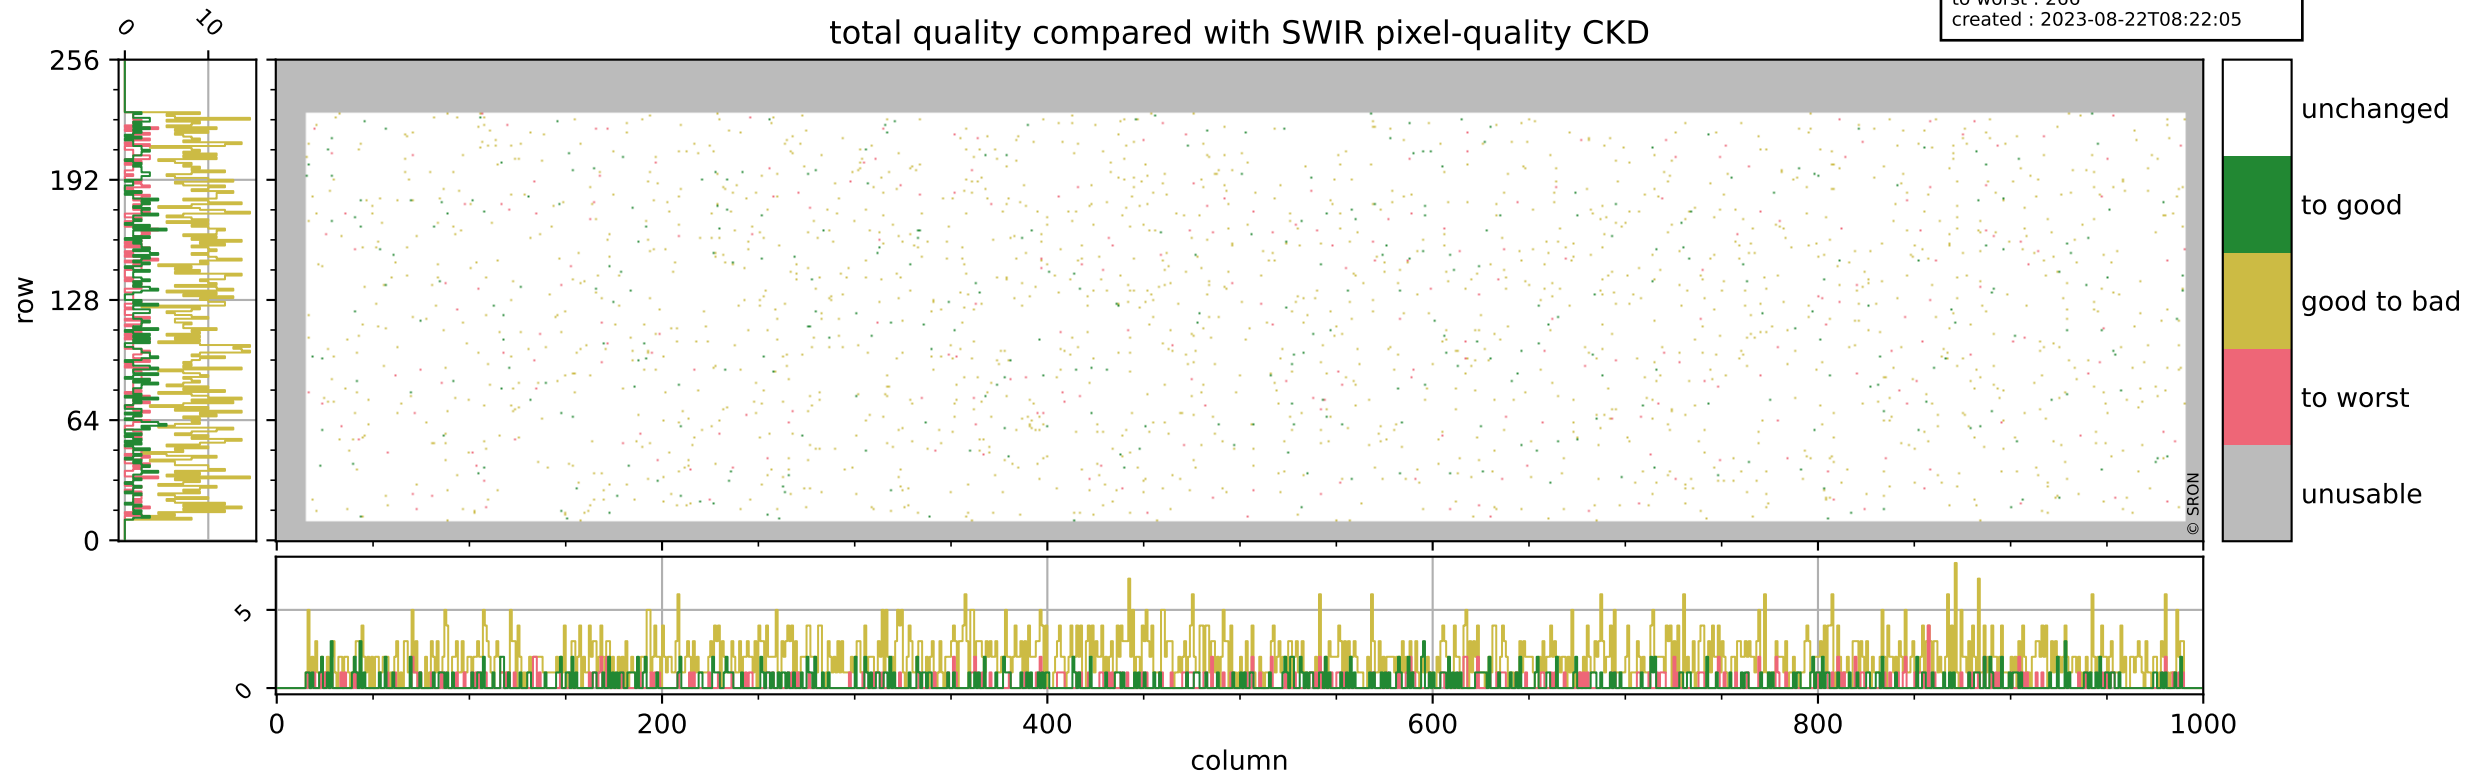

Tropomi SWIR pixel quality (official)

orbits : 20 in [18712, 18757]
coverage : 2021-05-24 / 2021-05-27
bad (quality < 0.8) : 297
worst (quality < 0.1) : 113
created : 2023-08-22T08:22:04

pixel-quality map (dark)

Tropomi SWIR pixel quality (official)

orbits : 20 in [18712, 18757]
coverage : 2021-05-24 / 2021-05-27
bad (quality < 0.8) : 3519
worst (quality < 0.1) : 394
created : 2023-08-22T08:22:05

pixel-quality map (noise average)

Tropomi SWIR pixel quality (official)

orbits : 20 in [18712, 18757]
coverage : 2021-05-24 / 2021-05-27
to good : 352
good to bad : 1613
to worst : 266
created : 2023-08-22T08:22:05

total quality compared with SWIR pixel-quality CKD

Tropomi SWIR pixel quality (official)

orbits : 20 in [18712, 18757]
coverage : 2021-05-24 / 2021-05-27
created : 2023-08-22T08:22:05

Histograms of pixel-quality

Tropomi SWIR pixel quality (official) ground-tracks of Sentinel-5P