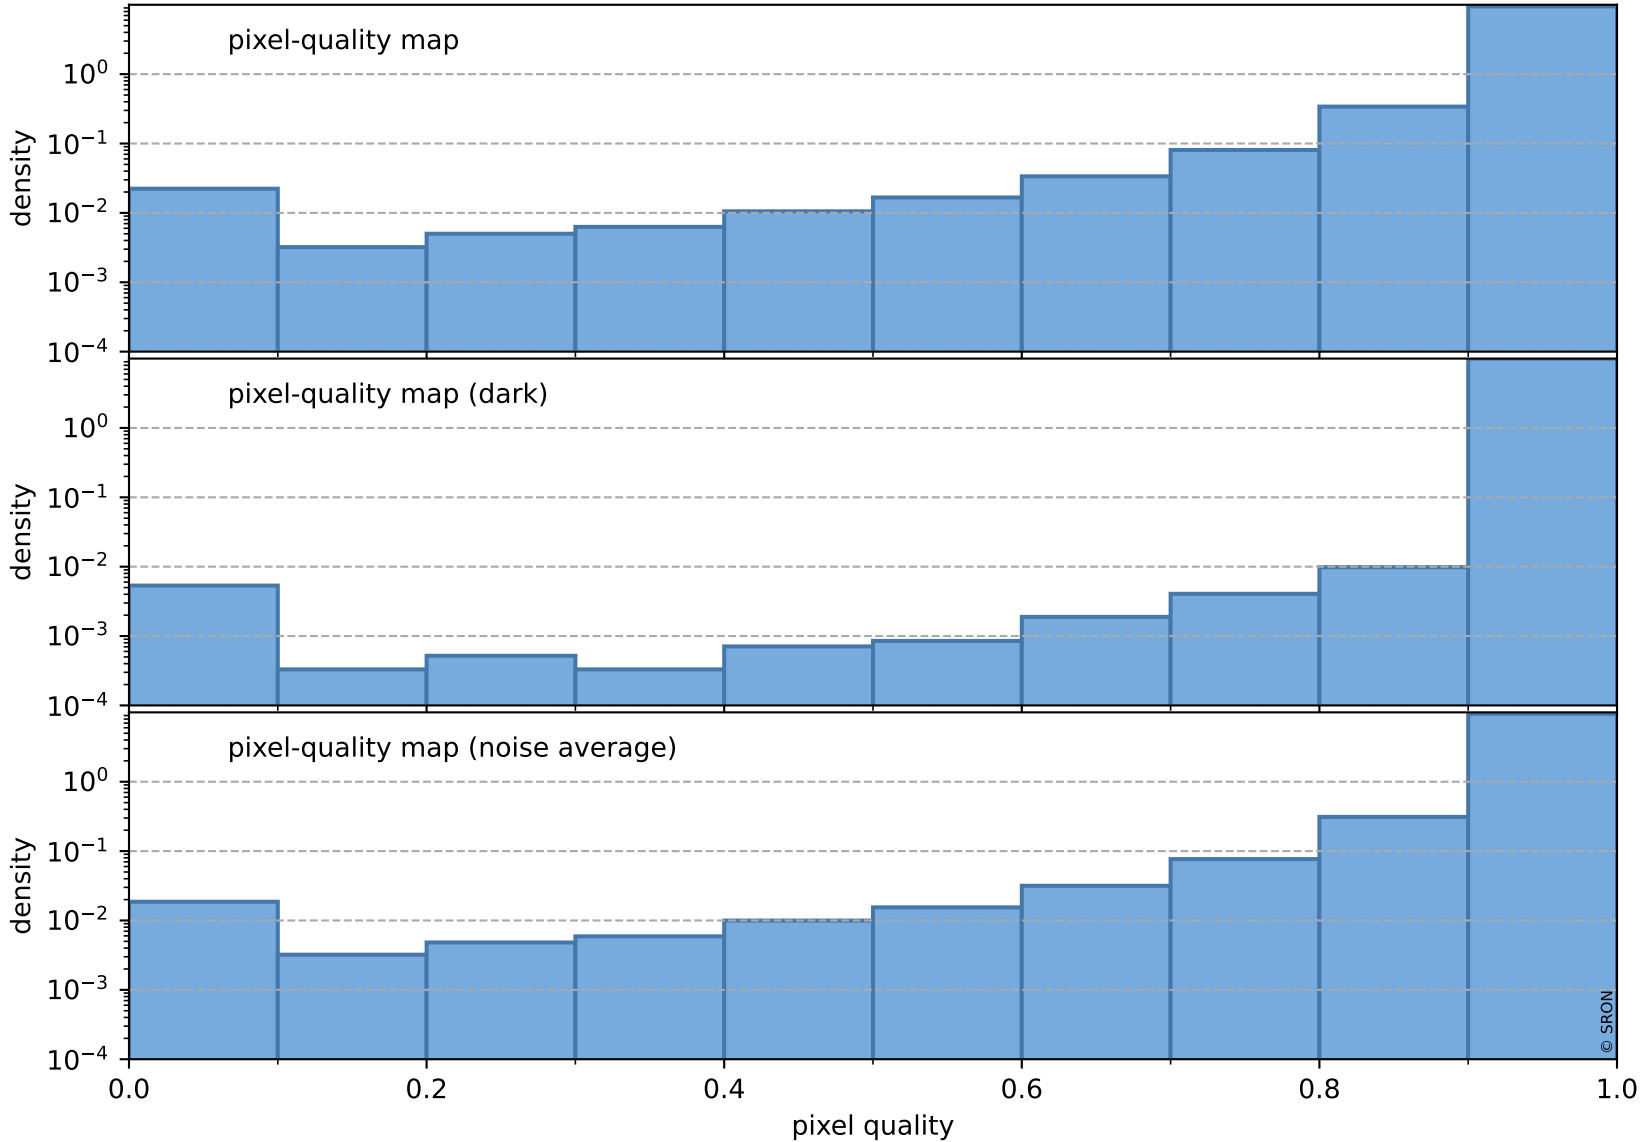

Tropomi SWIR pixel quality (official)

orbits : 20 in [18712, 18757]
coverage : 2021-05-24 / 2021-05-27
to good : 352
good to bad : 1613
to worst : 266
created : 2023-08-22T08:22:05

total quality compared with SWIR pixel-quality CKD

Tropomi SWIR pixel quality (official)

orbits : 20 in [18712, 18757]
coverage : 2021-05-24 / 2021-05-27
created : 2023-08-22T08:22:05

Histograms of pixel-quality

Tropomi SWIR pixel quality (official) ground-tracks of Sentinel-5P

orbits : 20 in [18712, 18757]
coverage : 2021-05-24 / 2021-05-27
created : 2023-08-22T08:22:05

Tropomi SWIR pixel quality (official)

orbits : [2827, 18757]
coverage : 2018-04-30 / 2021-05-27
created : 2023-08-22T08:22:06