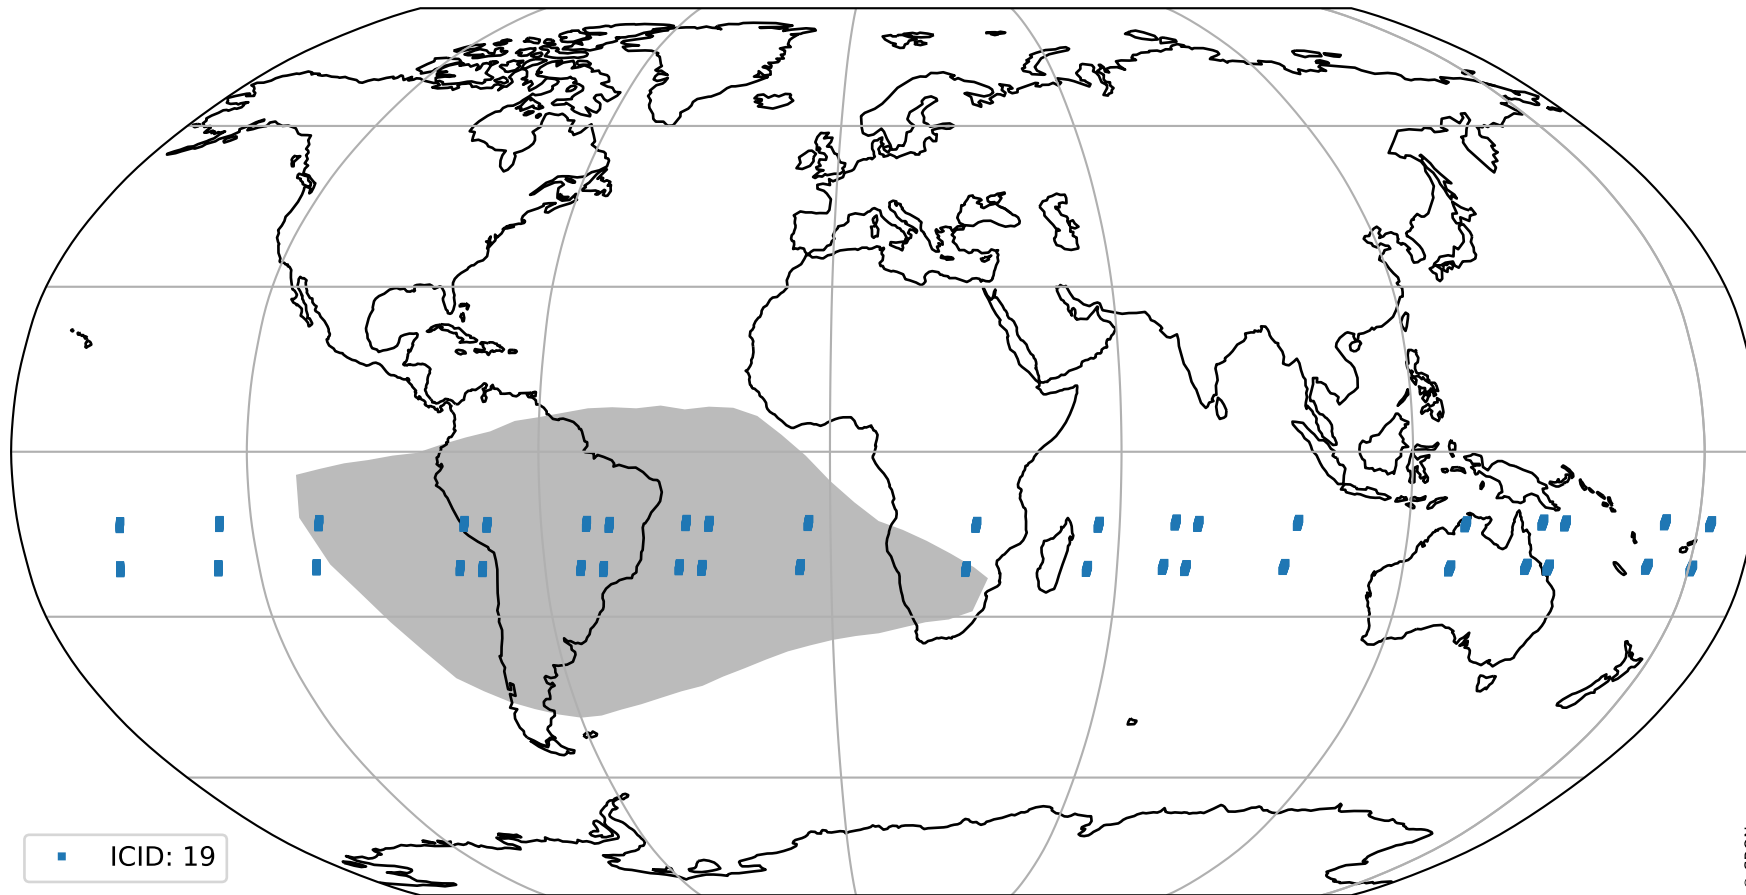

Tropomi SWIR pixel quality (official)

orbits : 20 in [18712, 18757]
coverage : 2021-05-24 / 2021-05-27
to good : 352
good to bad : 1613
to worst : 266
created : 2023-08-22T08:22:05

total quality compared with SWIR pixel-quality CKD

Tropomi SWIR pixel quality (official)

orbits : 20 in [18712, 18757]
coverage : 2021-05-24 / 2021-05-27
created : 2023-08-22T08:22:05

Histograms of pixel-quality

Tropomi SWIR pixel quality (official) ground-tracks of Sentinel-5P

orbits : 20 in [18712, 18757]
coverage : 2021-05-24 / 2021-05-27
created : 2023-08-22T08:22:05

Tropomi SWIR pixel quality (official)

orbits : [2827, 18757]
coverage : 2018-04-30 / 2021-05-27
created : 2023-08-22T08:22:06