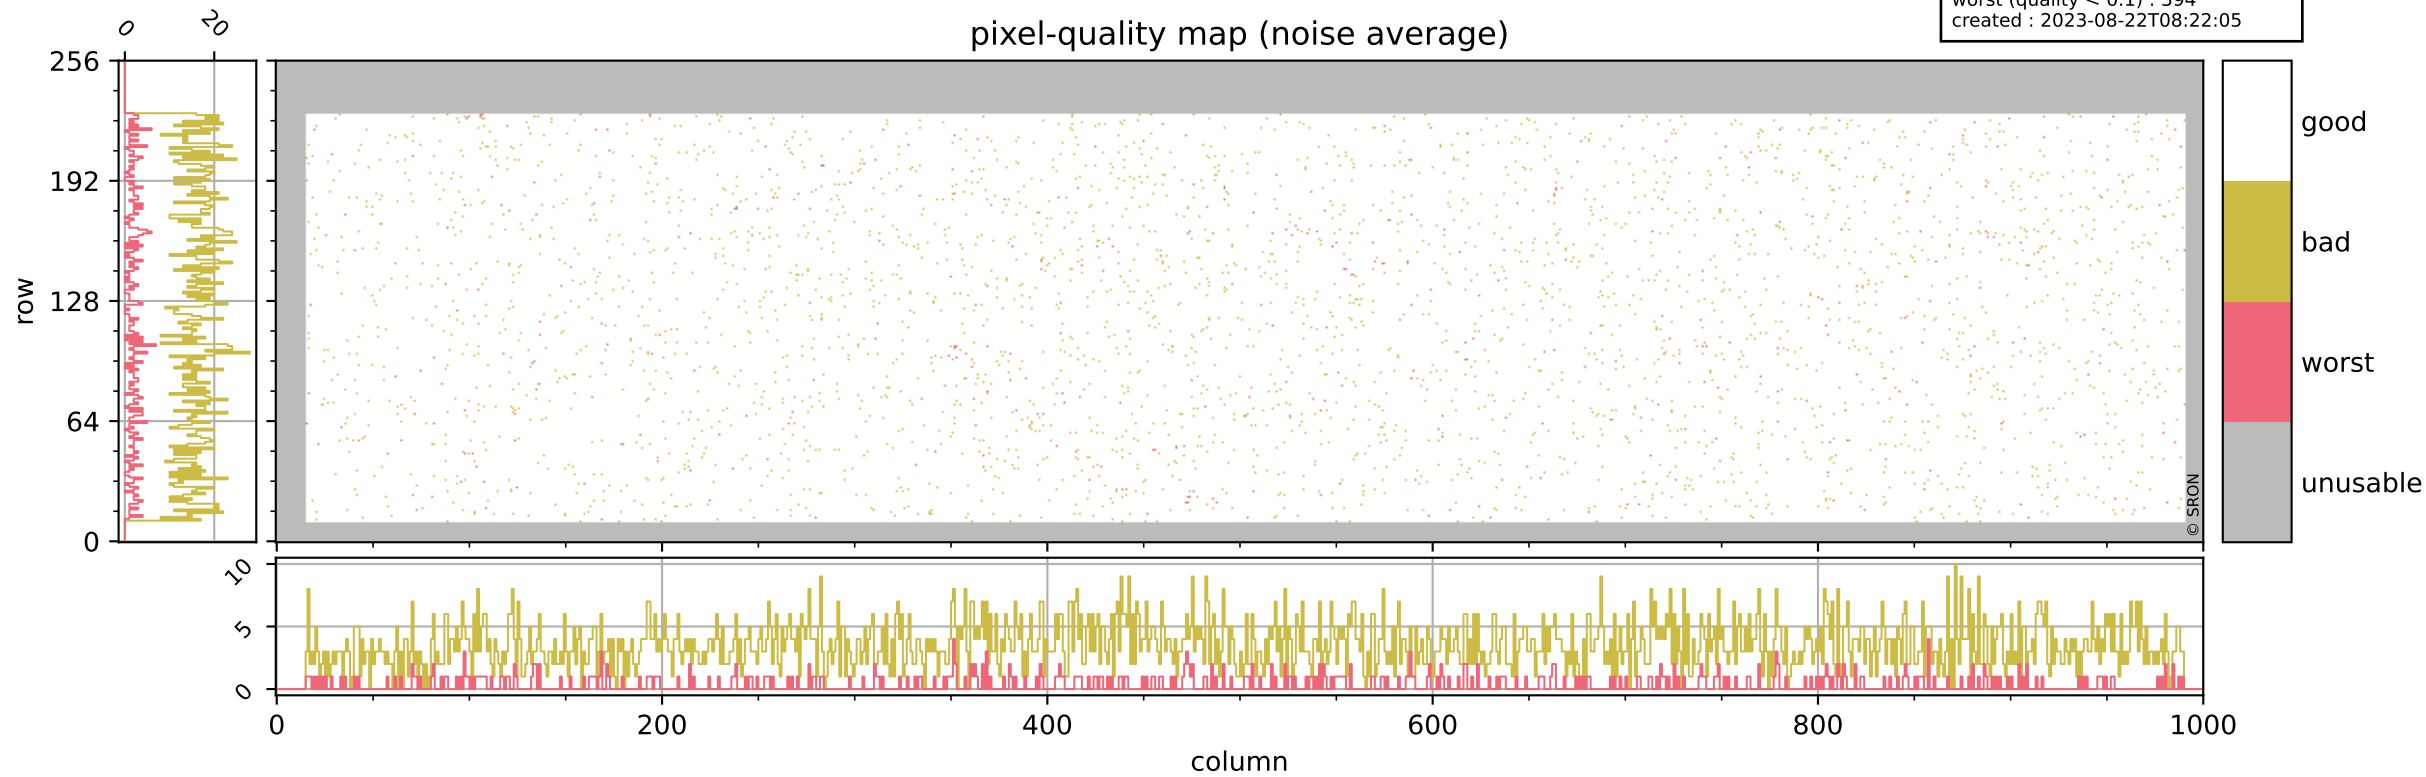

Tropomi SWIR pixel quality (official)

orbits : 20 in [18712, 18757]
coverage : 2021-05-24 / 2021-05-27
bad (quality < 0.8) : 297
worst (quality < 0.1) : 113
created : 2023-08-22T08:22:04

pixel-quality map (dark)

Tropomi SWIR pixel quality (official)

orbits : 20 in [18712, 18757]
coverage : 2021-05-24 / 2021-05-27
bad (quality < 0.8) : 3519
worst (quality < 0.1) : 394
created : 2023-08-22T08:22:05

pixel-quality map (noise average)

Tropomi SWIR pixel quality (official)

orbits : 20 in [18712, 18757]
coverage : 2021-05-24 / 2021-05-27
to good : 352
good to bad : 1613
to worst : 266
created : 2023-08-22T08:22:05

total quality compared with SWIR pixel-quality CKD

Tropomi SWIR pixel quality (official)

orbits : 20 in [18712, 18757]
coverage : 2021-05-24 / 2021-05-27
created : 2023-08-22T08:22:05

Histograms of pixel-quality

Tropomi SWIR pixel quality (official) ground-tracks of Sentinel-5P