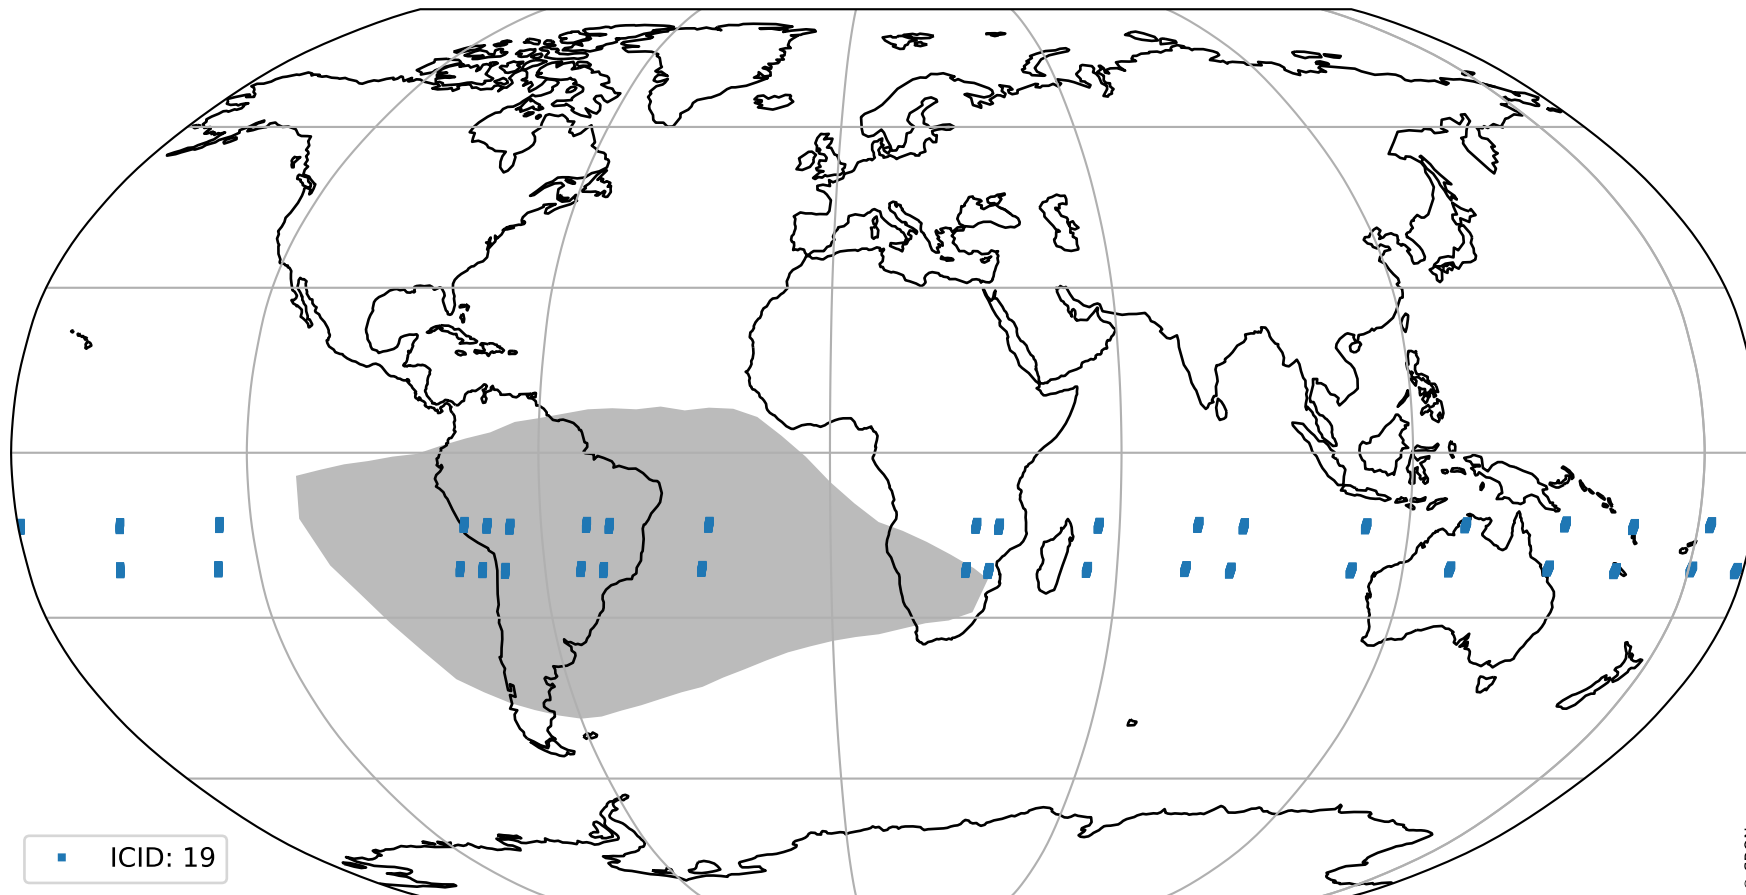

# Tropomi SWIR pixel quality (official)

orbits : 19 in [18727, 18772]  
coverage : 2021-05-25 / 2021-05-28  
created : 2023-08-22T08:22:07

## Histograms of pixel-quality

# Tropomi SWIR pixel quality (official) ground-tracks of Sentinel-5P

orbits : 19 in [18727, 18772]  
coverage : 2021-05-25 / 2021-05-28  
created : 2023-08-22T08:22:08