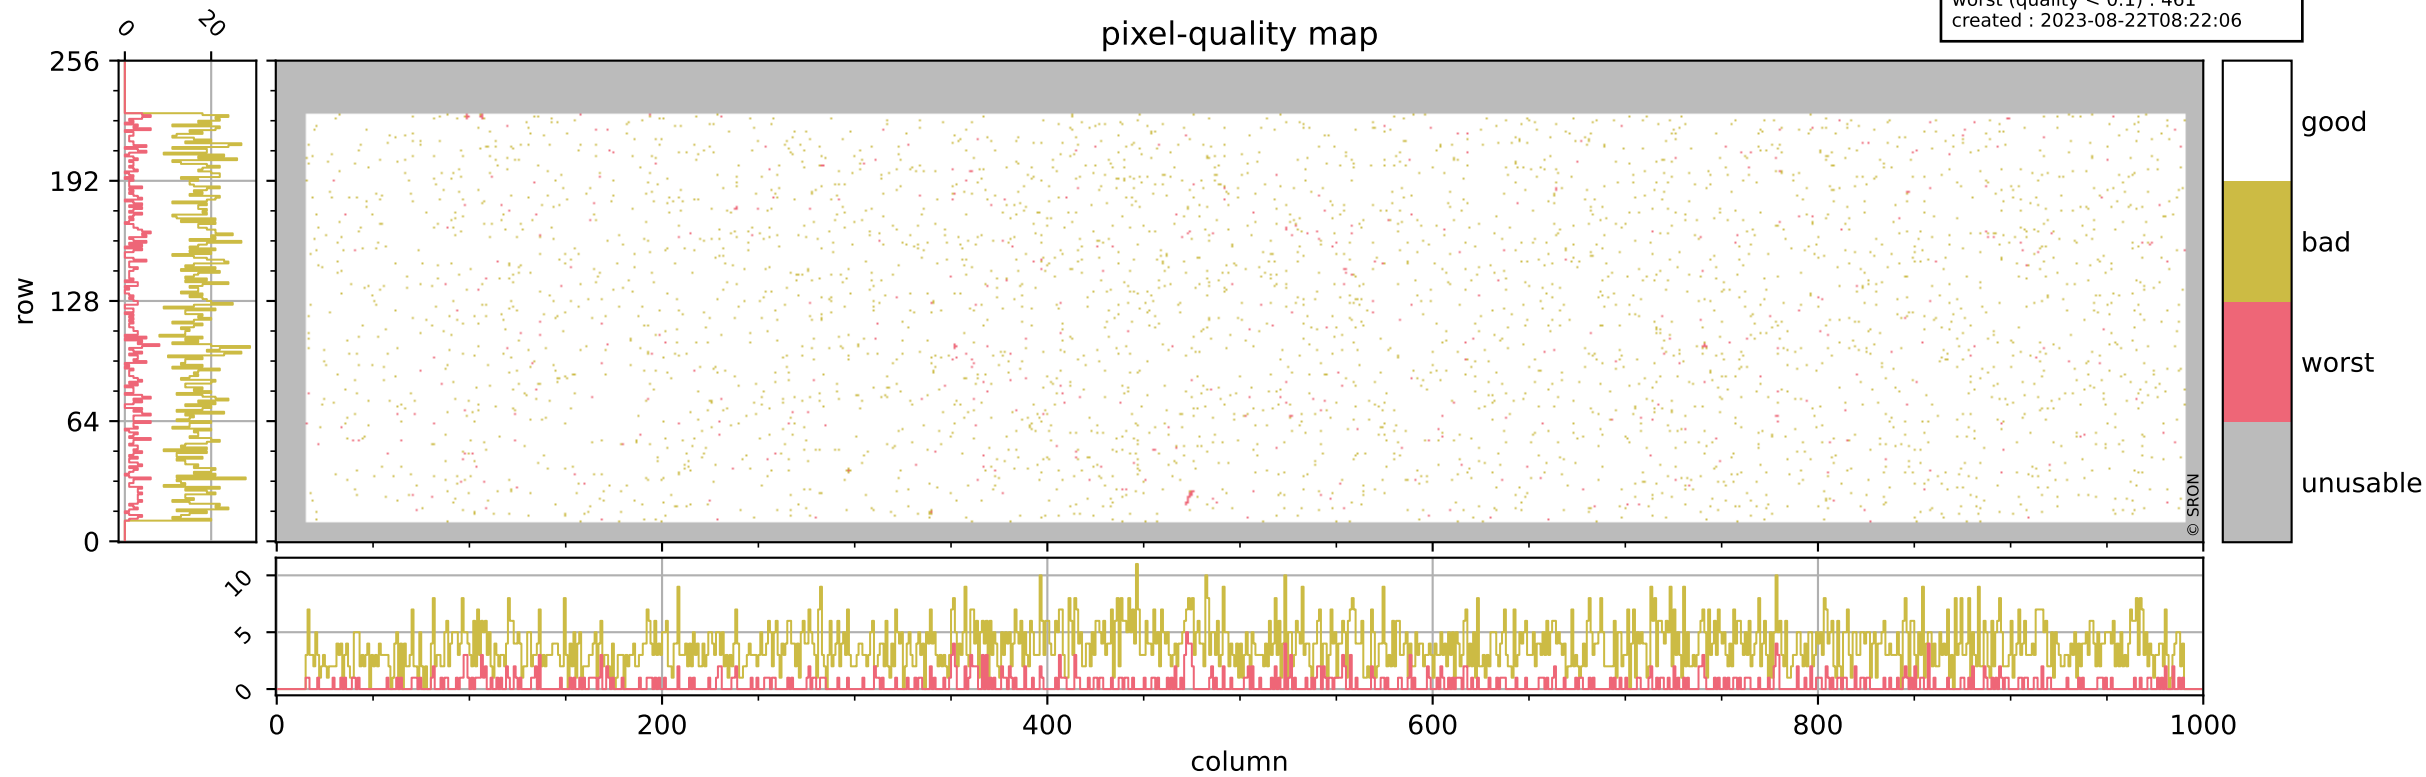

# Tropomi SWIR pixel quality (official)

orbits : 19 in [18727, 18772]  
coverage : 2021-05-25 / 2021-05-28  
bad (quality < 0.8) : 3732  
worst (quality < 0.1) : 461  
created : 2023-08-22T08:22:06

## pixel-quality map

# Tropomi SWIR pixel quality (official)

orbits : 19 in [18727, 18772]  
coverage : 2021-05-25 / 2021-05-28  
bad (quality < 0.8) : 298  
worst (quality < 0.1) : 112  
created : 2023-08-22T08:22:07

## pixel-quality map (dark)