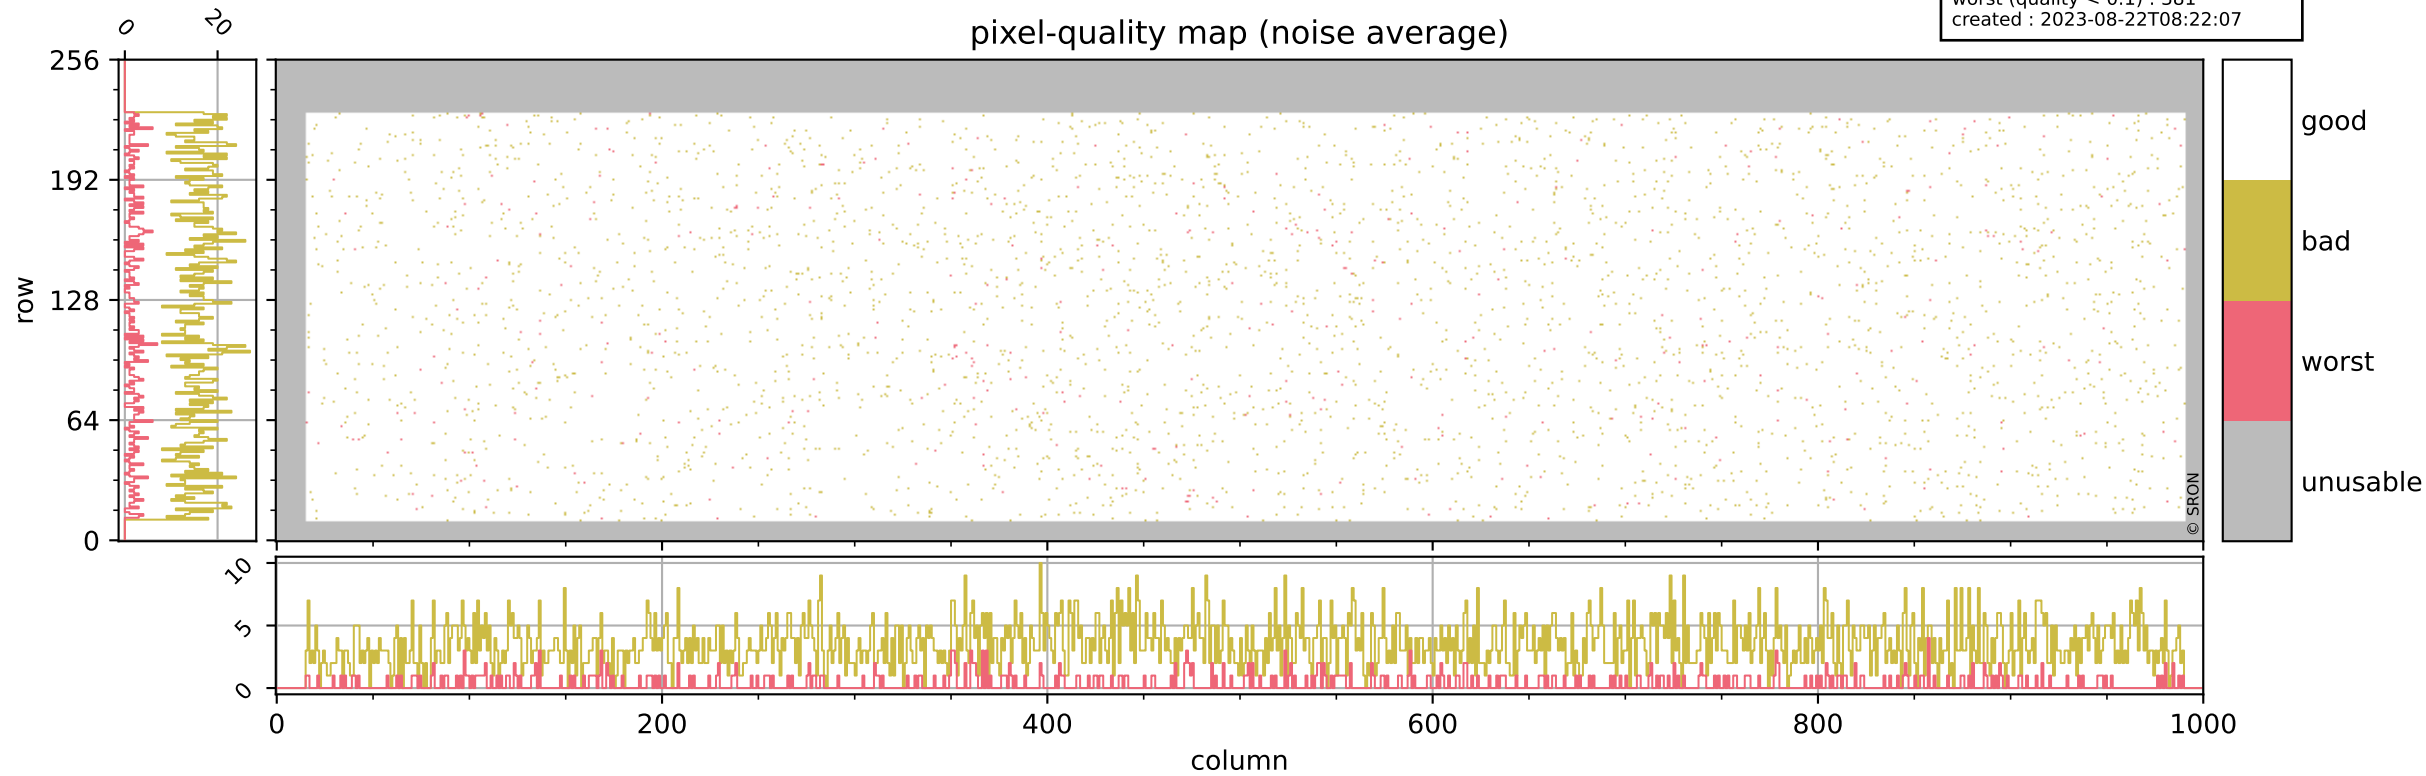

Tropomi SWIR pixel quality (official)

orbits : 19 in [18727, 18772]
coverage : 2021-05-25 / 2021-05-28
bad (quality < 0.8) : 3470
worst (quality < 0.1) : 381
created : 2023-08-22T08:22:07

pixel-quality map (noise average)