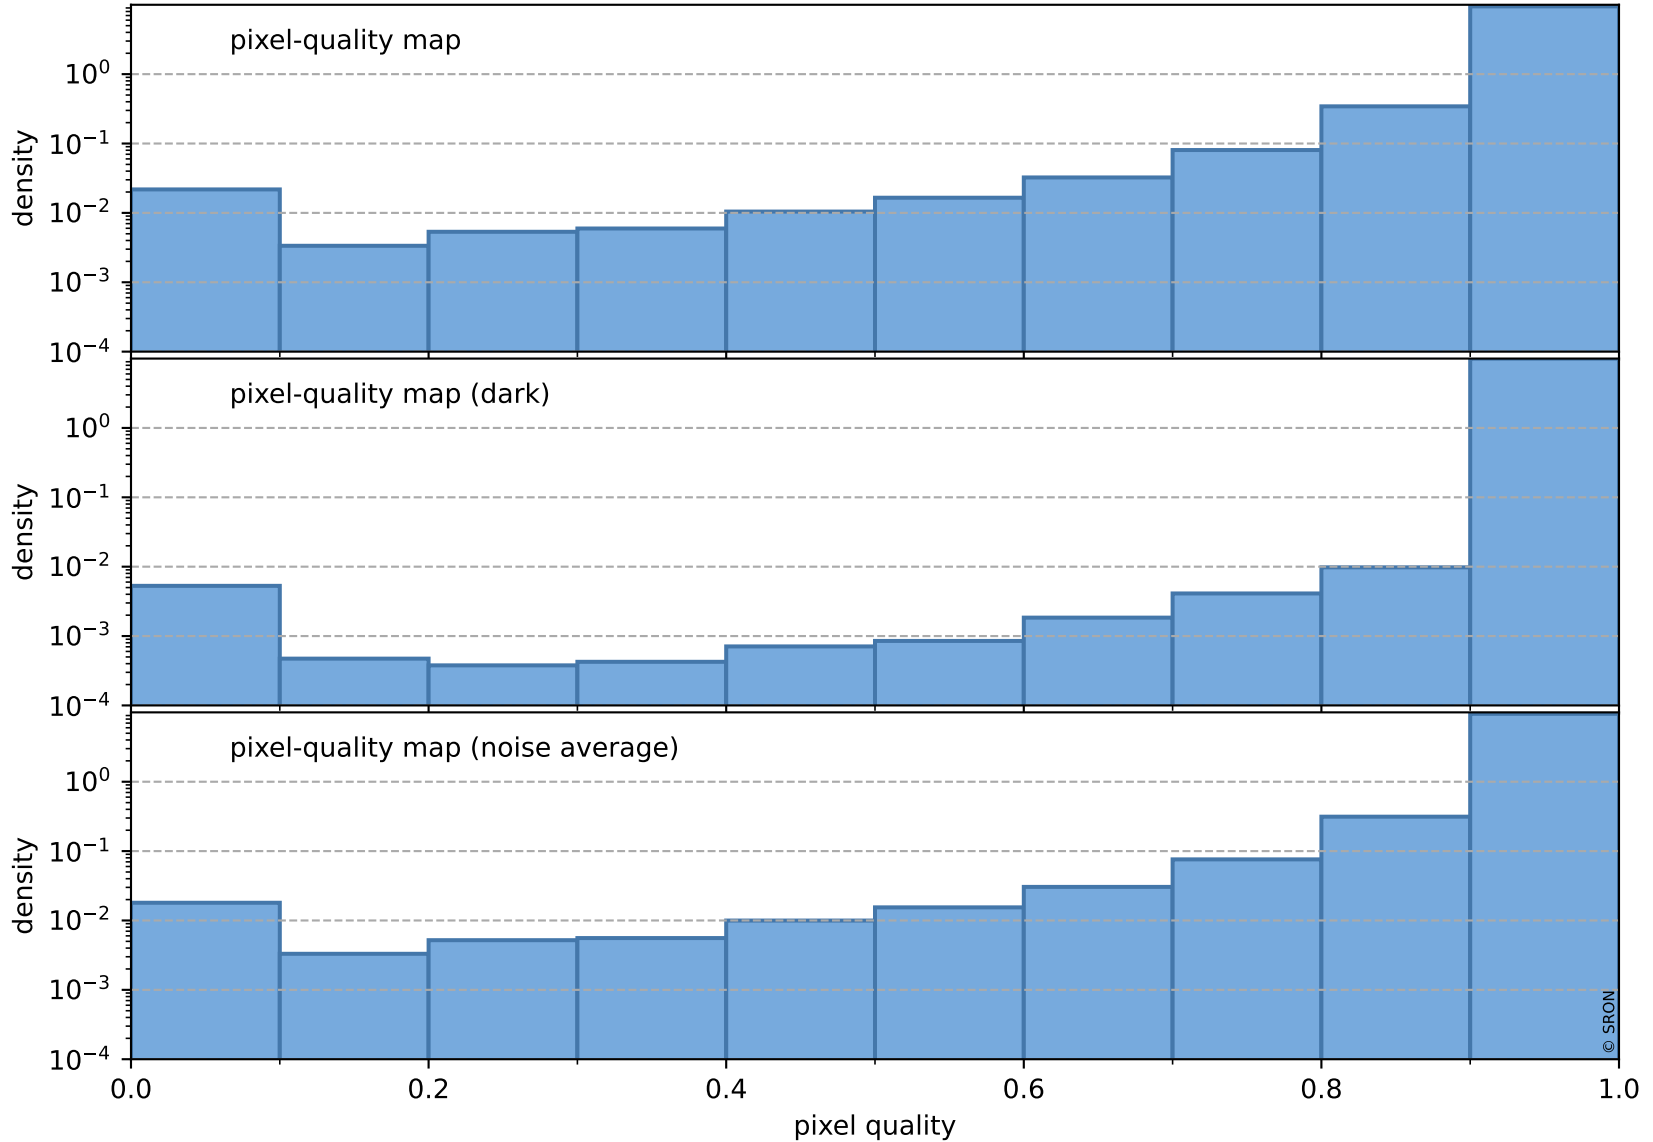

Tropomi SWIR pixel quality (official)

orbits : 19 in [18727, 18772]
coverage : 2021-05-25 / 2021-05-28
created : 2023-08-22T08:22:07

Histograms of pixel-quality