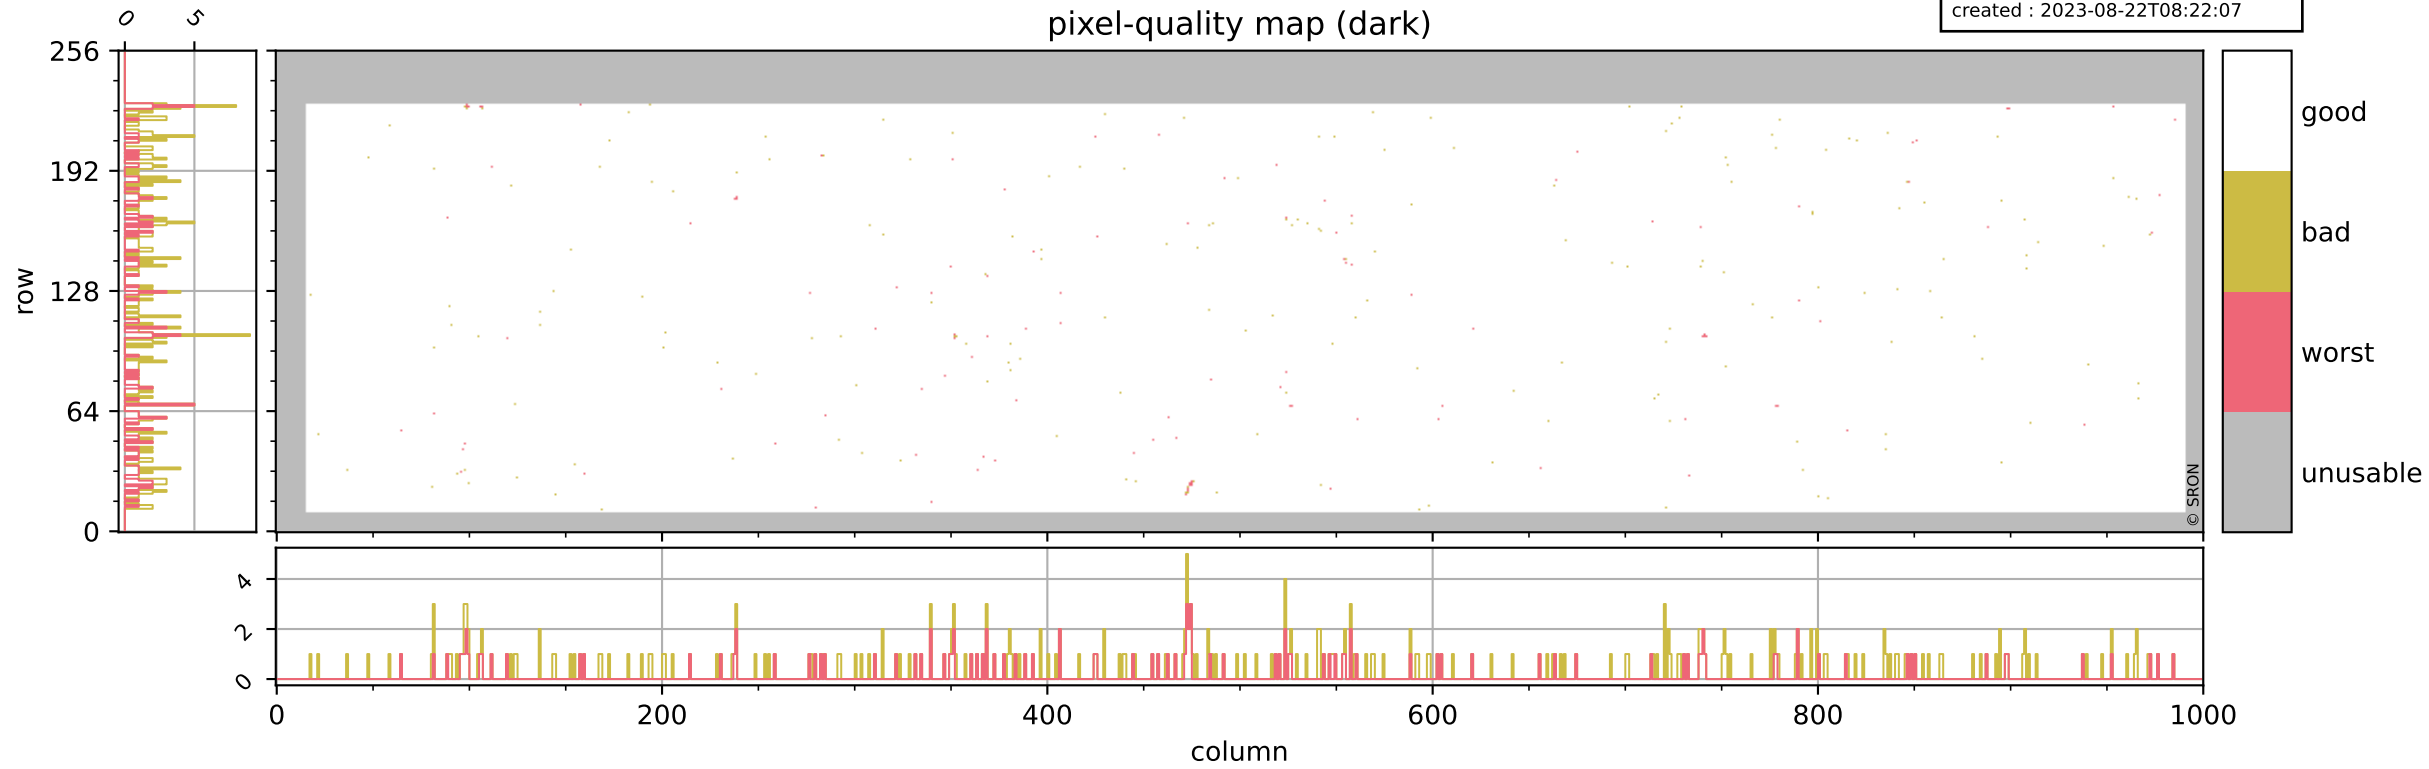

# Tropomi SWIR pixel quality (official)

orbits : 19 in [18727, 18772]  
coverage : 2021-05-25 / 2021-05-28  
bad (quality < 0.8) : 3732  
worst (quality < 0.1) : 461  
created : 2023-08-22T08:22:06

## pixel-quality map

# Tropomi SWIR pixel quality (official)

orbits : 19 in [18727, 18772]  
coverage : 2021-05-25 / 2021-05-28  
bad (quality < 0.8) : 298  
worst (quality < 0.1) : 112  
created : 2023-08-22T08:22:07

## pixel-quality map (dark)