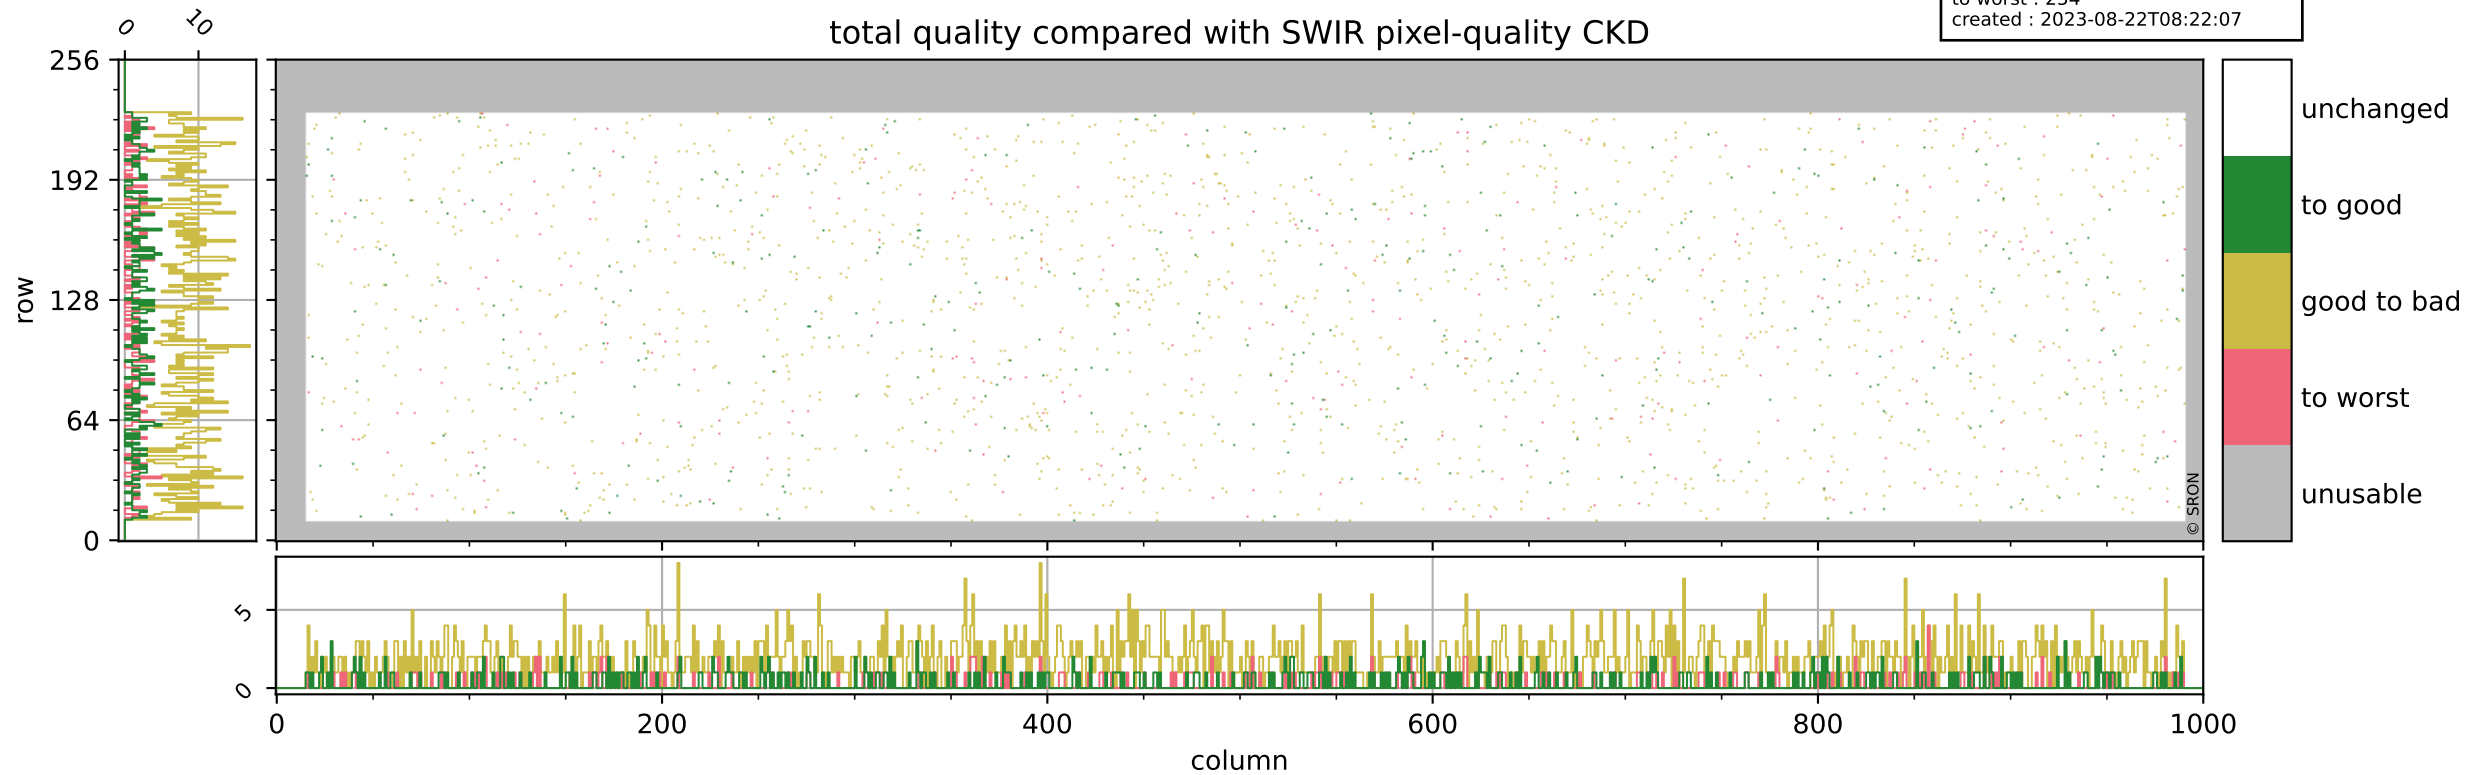

Tropomi SWIR pixel quality (official)

orbits : 19 in [18727, 18772]
coverage : 2021-05-25 / 2021-05-28
to good : 362
good to bad : 1594
to worst : 254
created : 2023-08-22T08:22:07

total quality compared with SWIR pixel-quality CKD