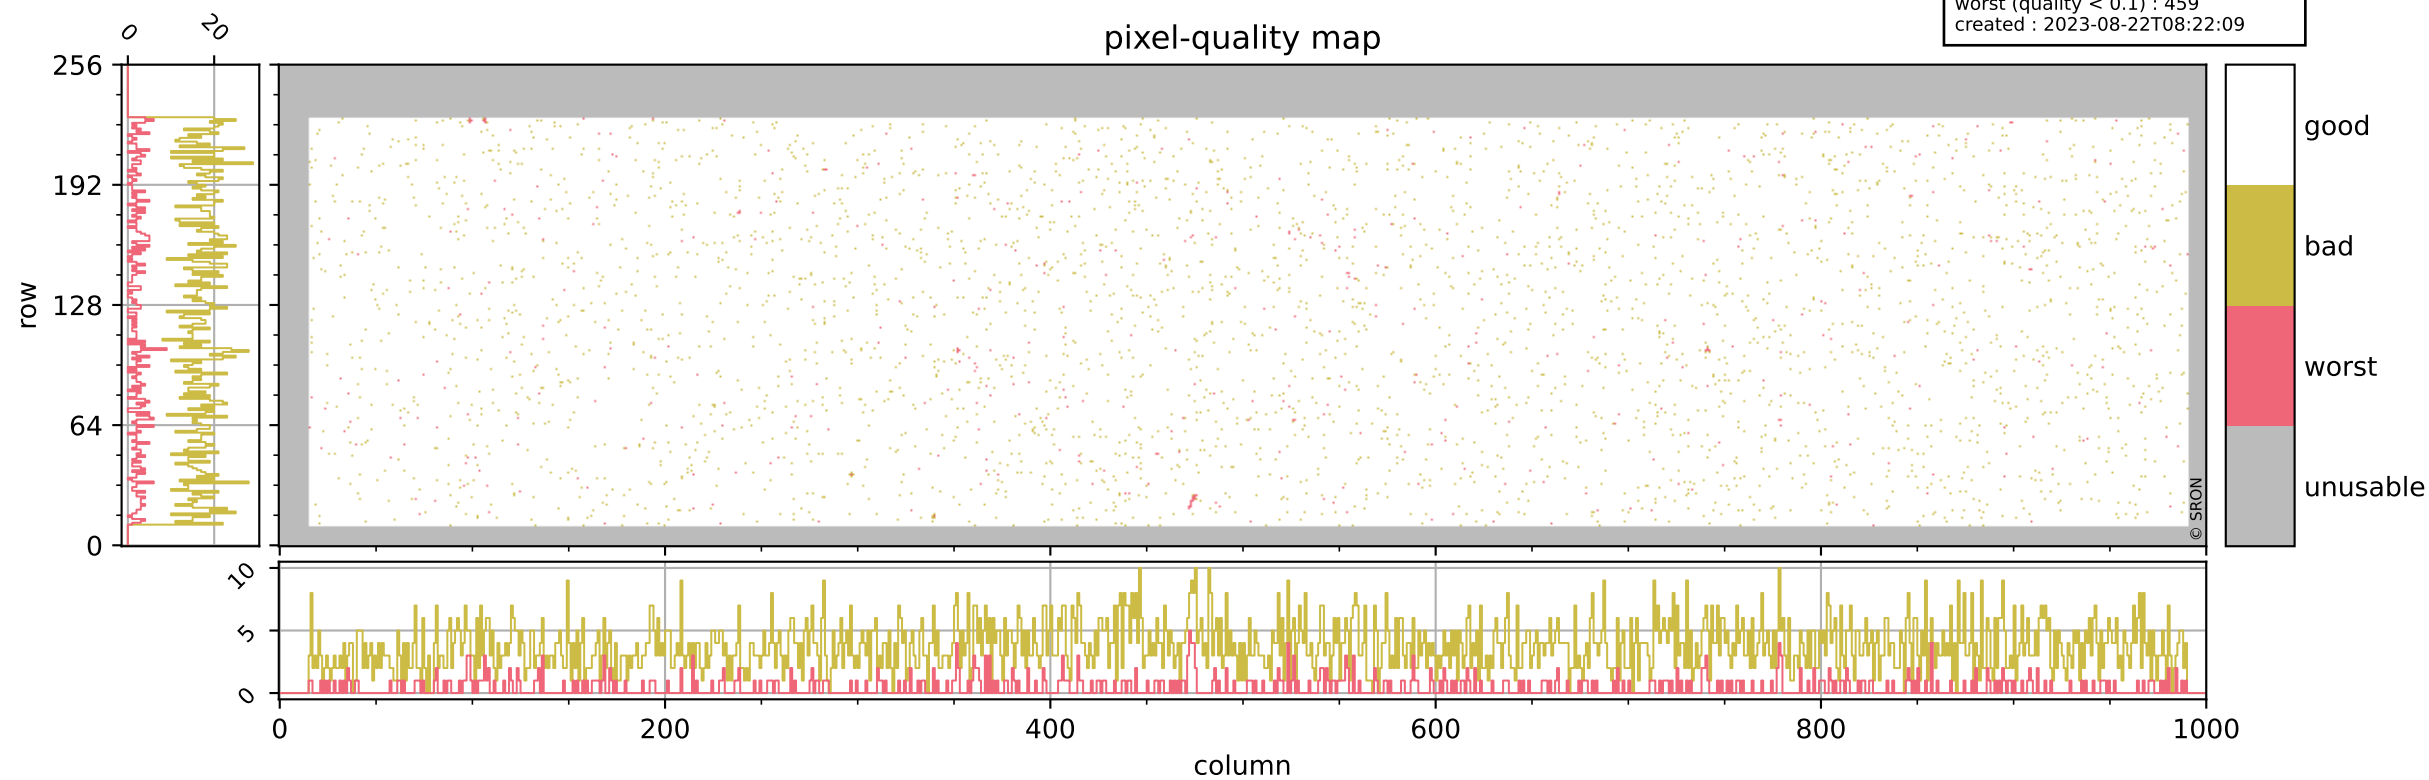

# Tropomi SWIR pixel quality (official)

orbits : 19 in [18742, 18787]  
coverage : 2021-05-26 / 2021-05-29  
bad (quality < 0.8) : 3724  
worst (quality < 0.1) : 459  
created : 2023-08-22T08:22:09

# Tropomi SWIR pixel quality (official)

orbits : 19 in [18742, 18787]  
coverage : 2021-05-26 / 2021-05-29  
bad (quality < 0.8) : 297  
worst (quality < 0.1) : 113  
created : 2023-08-22T08:22:09

## pixel-quality map (dark)

# Tropomi SWIR pixel quality (official)

orbits : 19 in [18742, 18787]  
coverage : 2021-05-26 / 2021-05-29  
bad (quality < 0.8) : 3468  
worst (quality < 0.1) : 381  
created : 2023-08-22T08:22:09