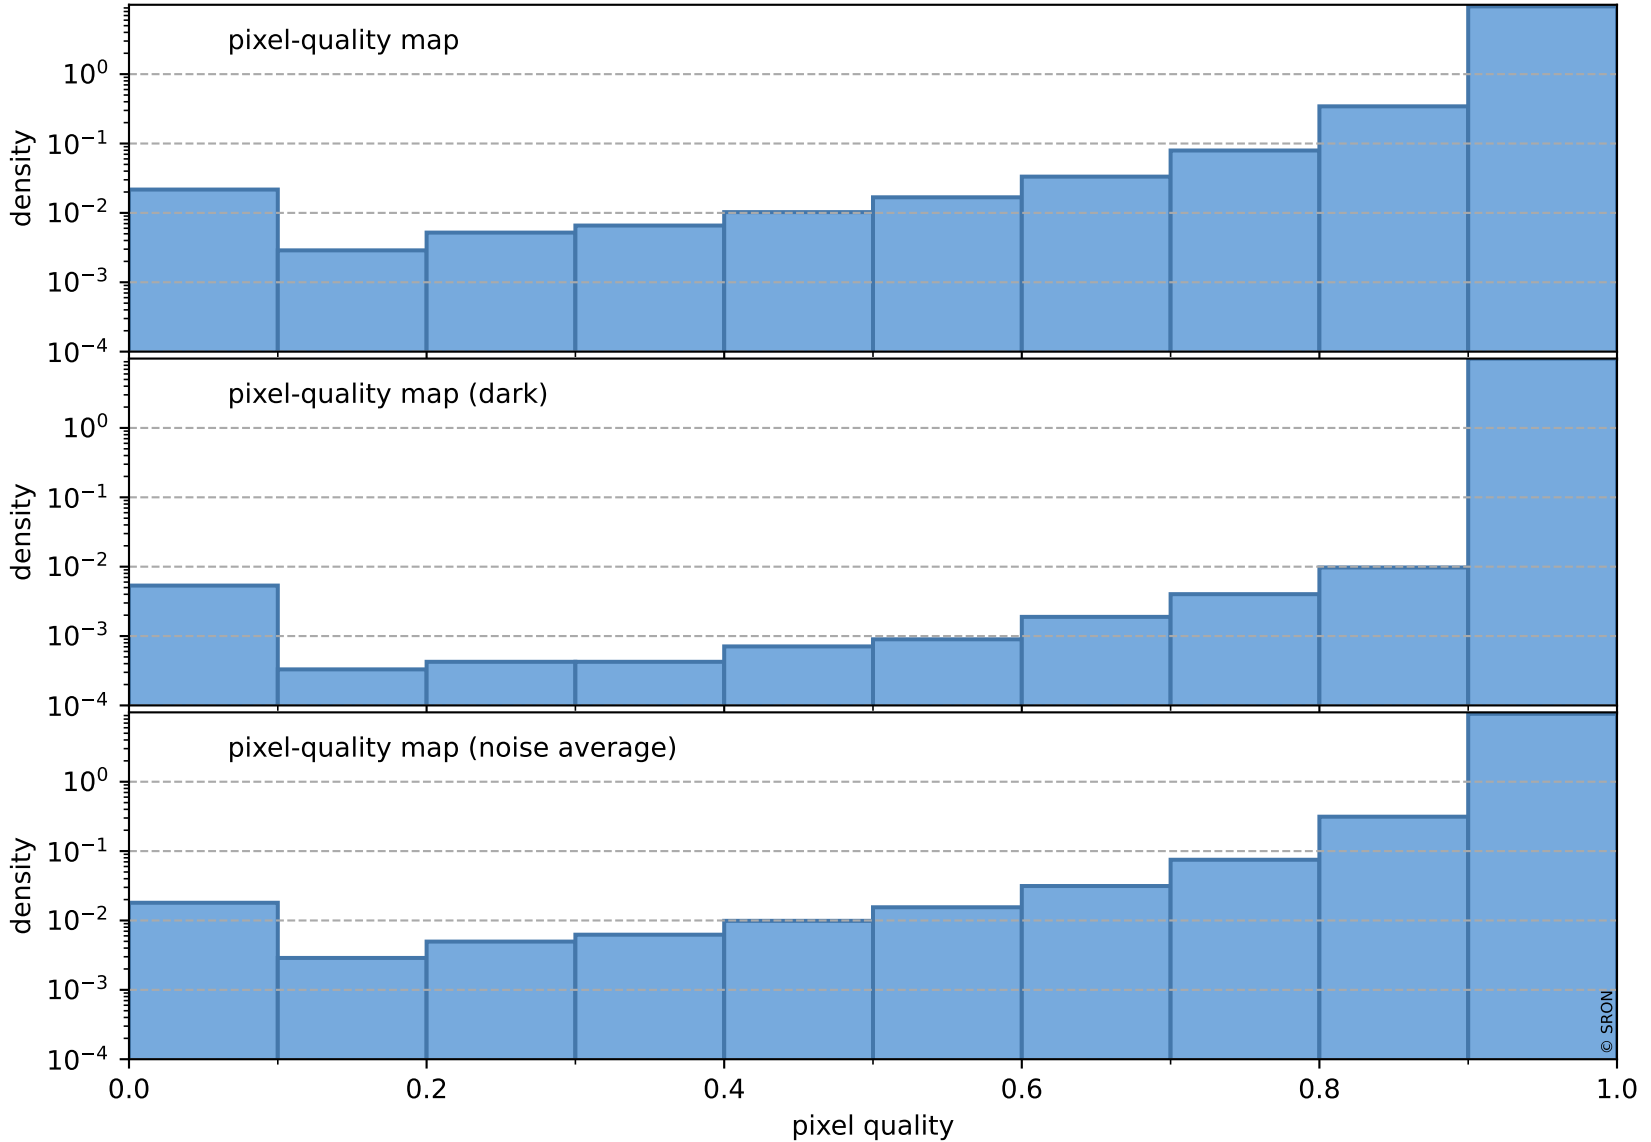

Tropomi SWIR pixel quality (official)

orbits : 19 in [18742, 18787]
coverage : 2021-05-26 / 2021-05-29
created : 2023-08-22T08:22:10

Histograms of pixel-quality