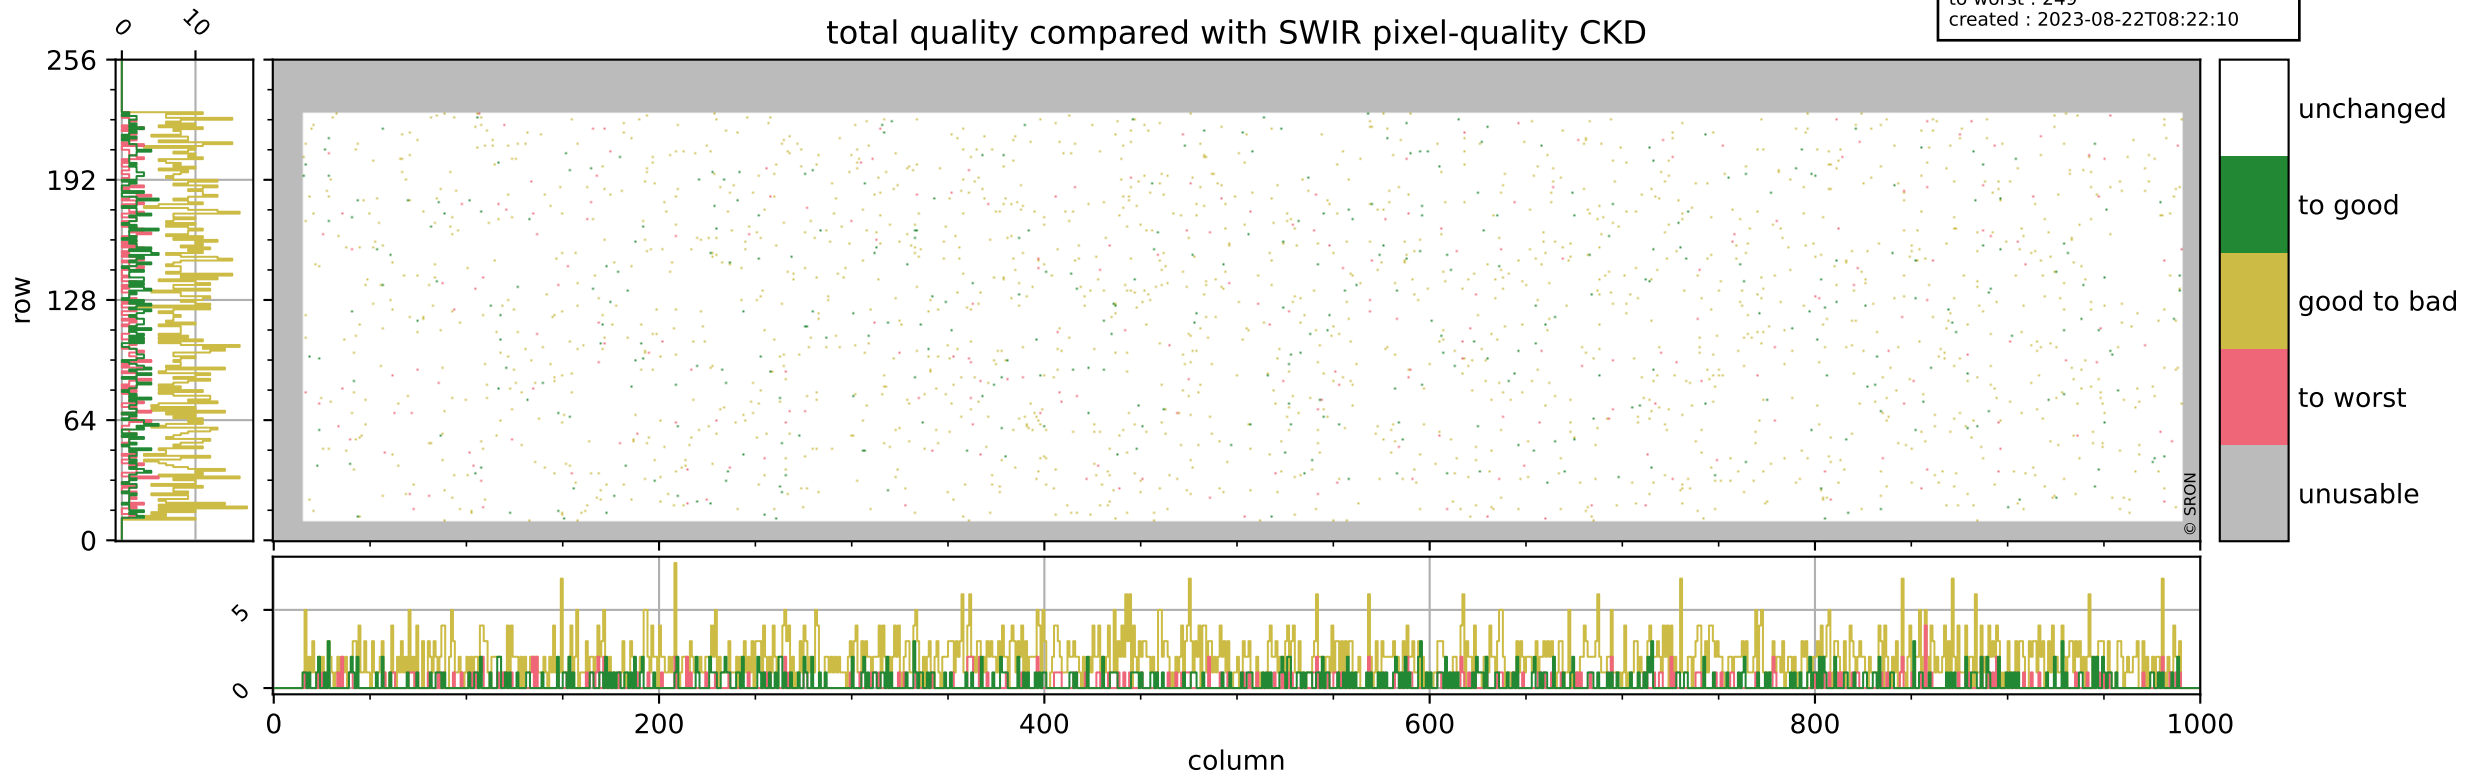

Tropomi SWIR pixel quality (official)

orbits : 19 in [18742, 18787]
coverage : 2021-05-26 / 2021-05-29
to good : 375
good to bad : 1602
to worst : 249
created : 2023-08-22T08:22:10

total quality compared with SWIR pixel-quality CKD