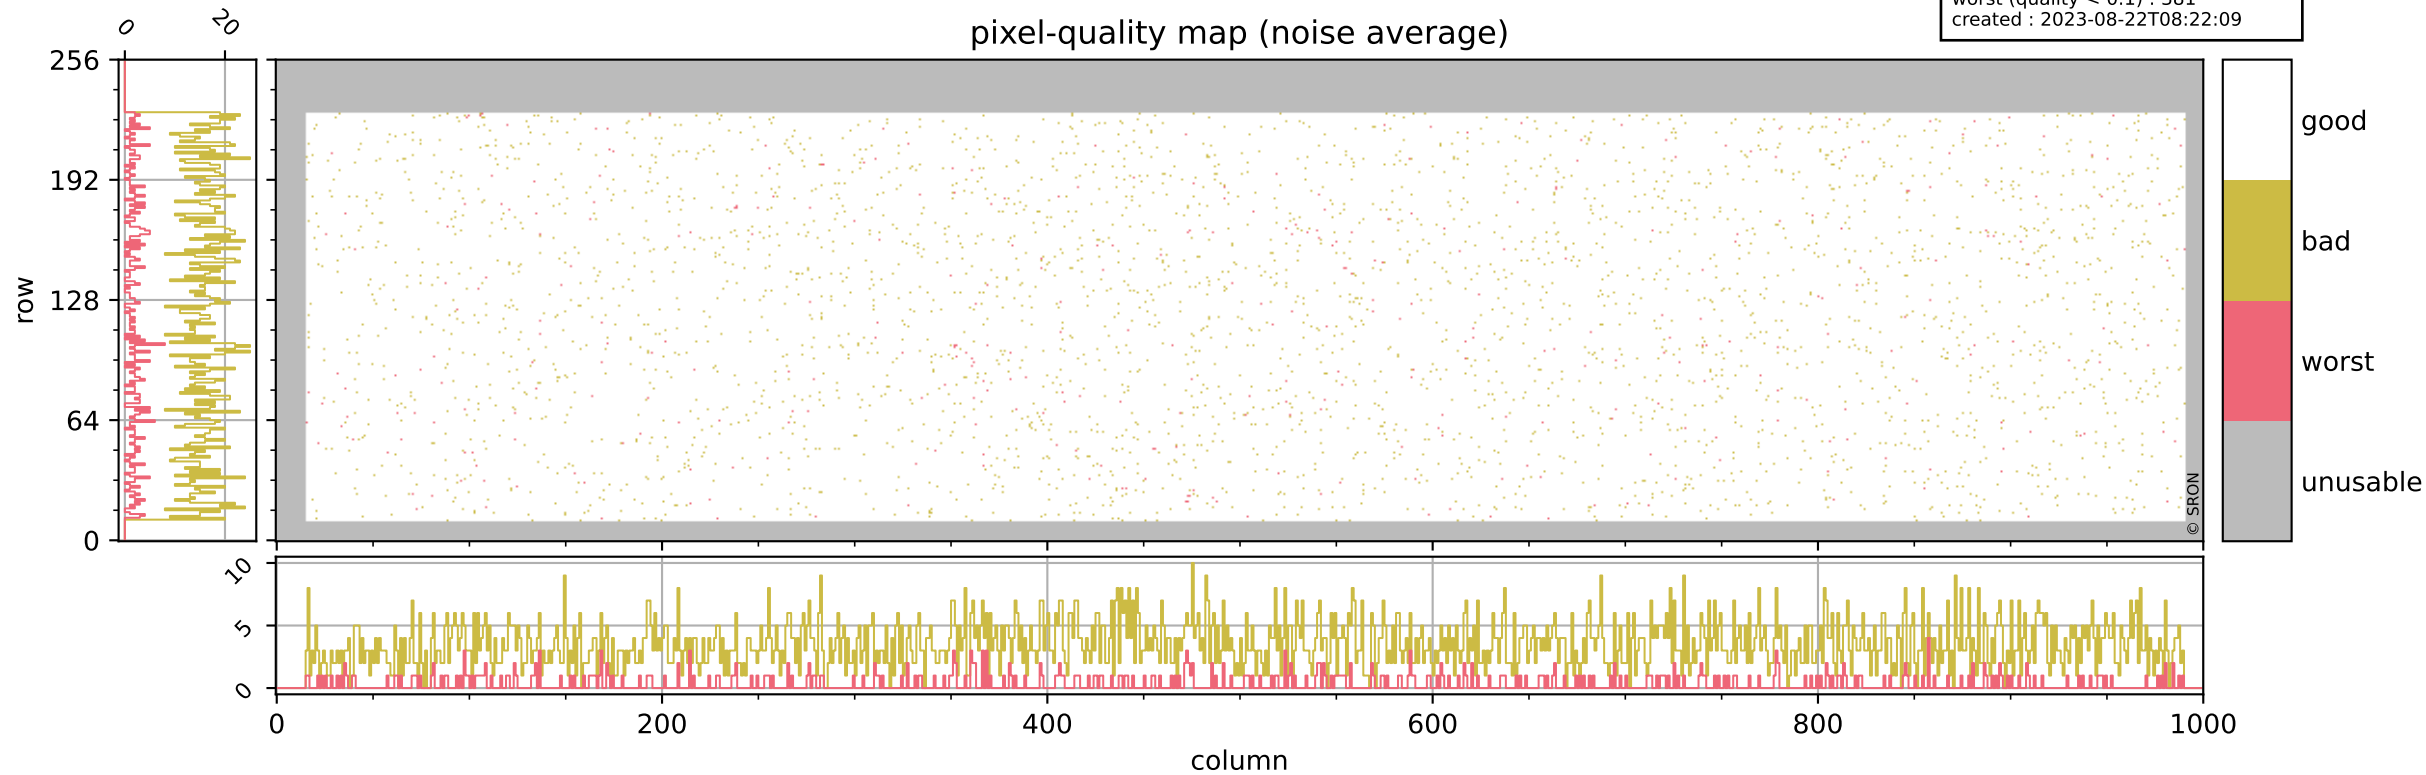

Tropomi SWIR pixel quality (official)

orbits : 19 in [18742, 18787]
coverage : 2021-05-26 / 2021-05-29
bad (quality < 0.8) : 3468
worst (quality < 0.1) : 381
created : 2023-08-22T08:22:09

pixel-quality map (noise average)