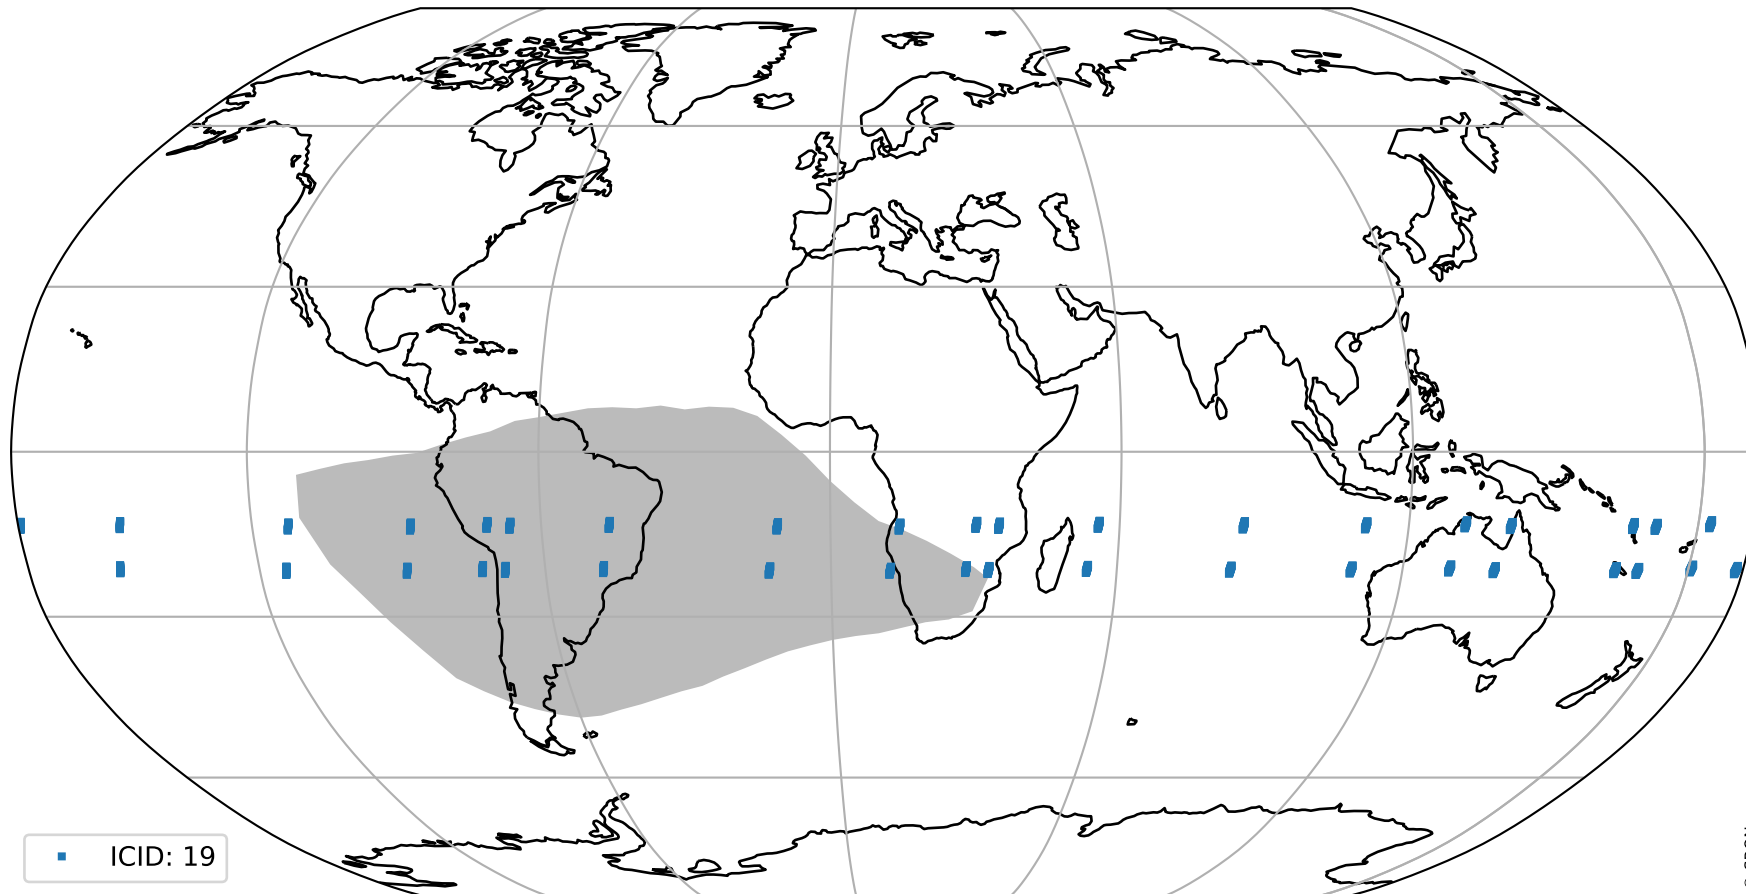

# Tropomi SWIR pixel quality (official)

orbits : 19 in [18742, 18787]  
coverage : 2021-05-26 / 2021-05-29  
created : 2023-08-22T08:22:10

## Histograms of pixel-quality

# Tropomi SWIR pixel quality (official) ground-tracks of Sentinel-5P

orbits : 19 in [18742, 18787]  
coverage : 2021-05-26 / 2021-05-29  
created : 2023-08-22T08:22:10