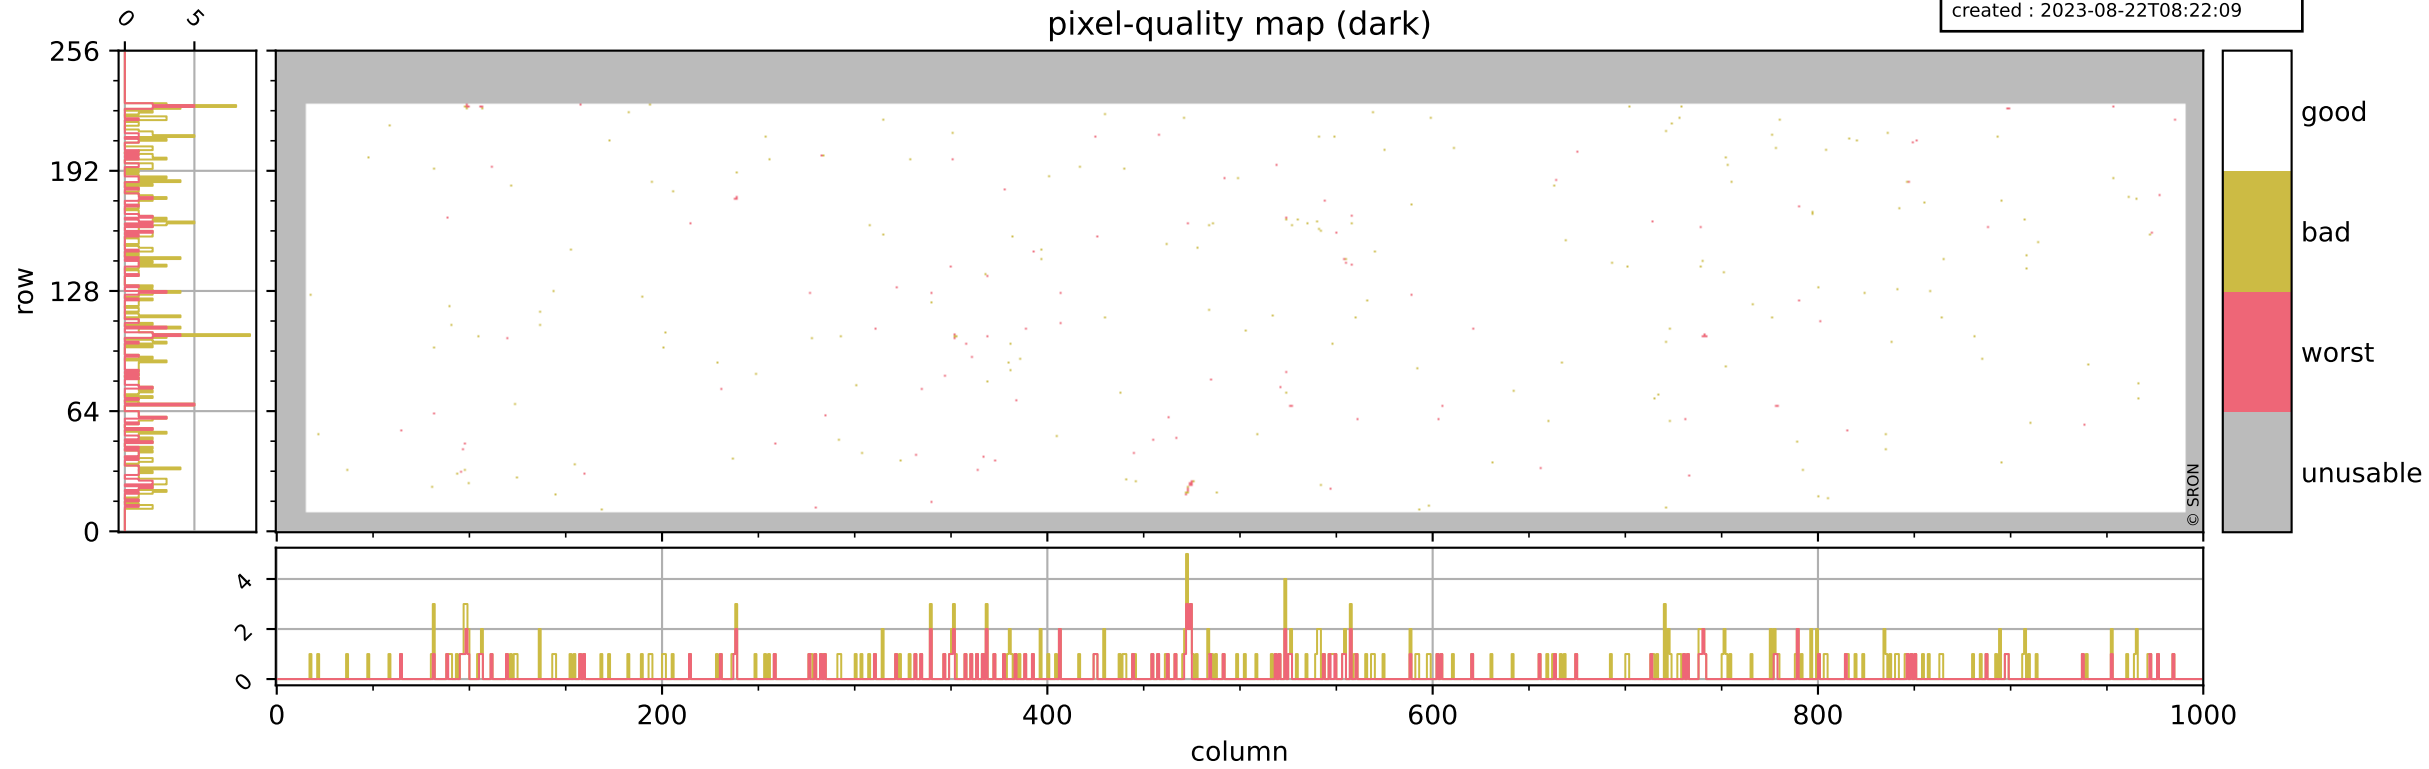

# Tropomi SWIR pixel quality (official)

orbits : 19 in [18742, 18787]  
coverage : 2021-05-26 / 2021-05-29  
bad (quality < 0.8) : 3724  
worst (quality < 0.1) : 459  
created : 2023-08-22T08:22:09

# Tropomi SWIR pixel quality (official)

orbits : 19 in [18742, 18787]  
coverage : 2021-05-26 / 2021-05-29  
bad (quality < 0.8) : 297  
worst (quality < 0.1) : 113  
created : 2023-08-22T08:22:09

## pixel-quality map (dark)

# Tropomi SWIR pixel quality (official)

orbits : 19 in [18742, 18787]  
coverage : 2021-05-26 / 2021-05-29  
bad (quality < 0.8) : 3468  
worst (quality < 0.1) : 381  
created : 2023-08-22T08:22:09